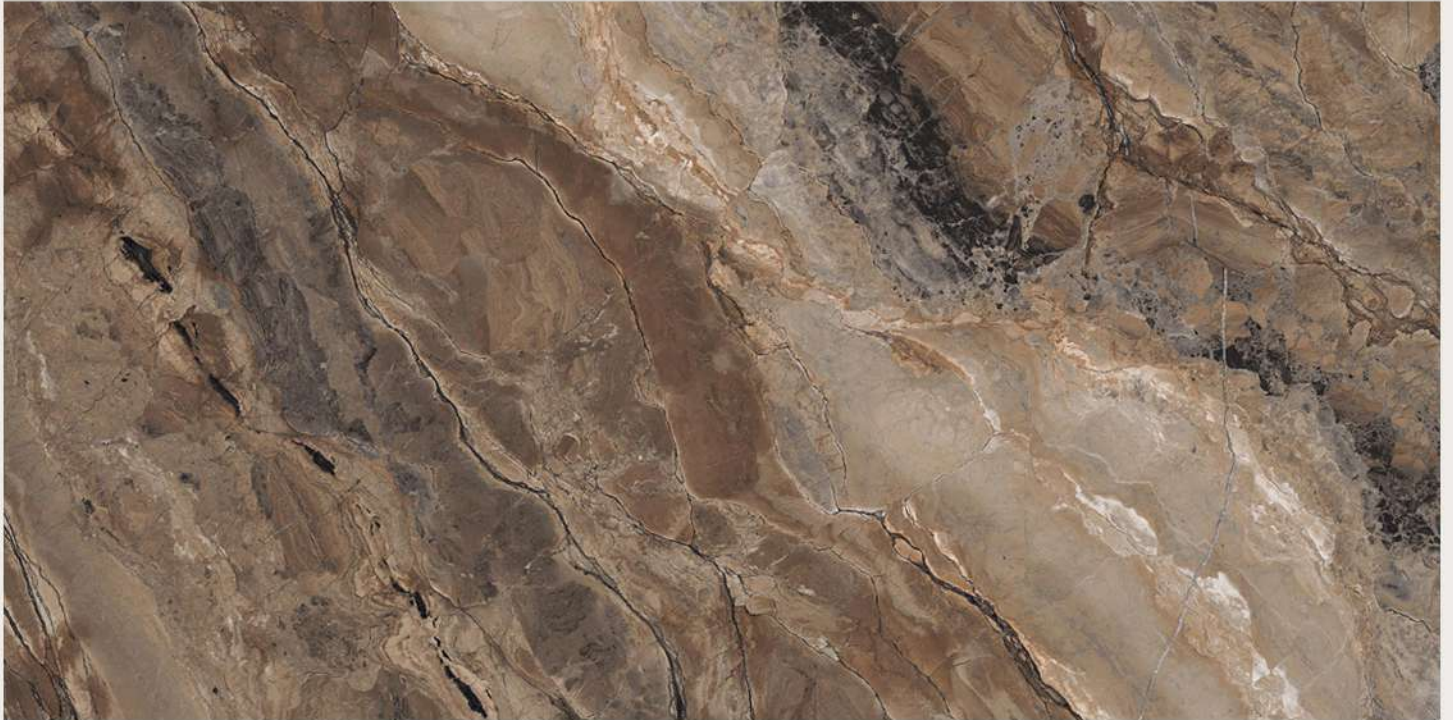

800x1600MM | 32"X64"

EAGLE BROWN

RANDOM

FINISH | MATT CARVING