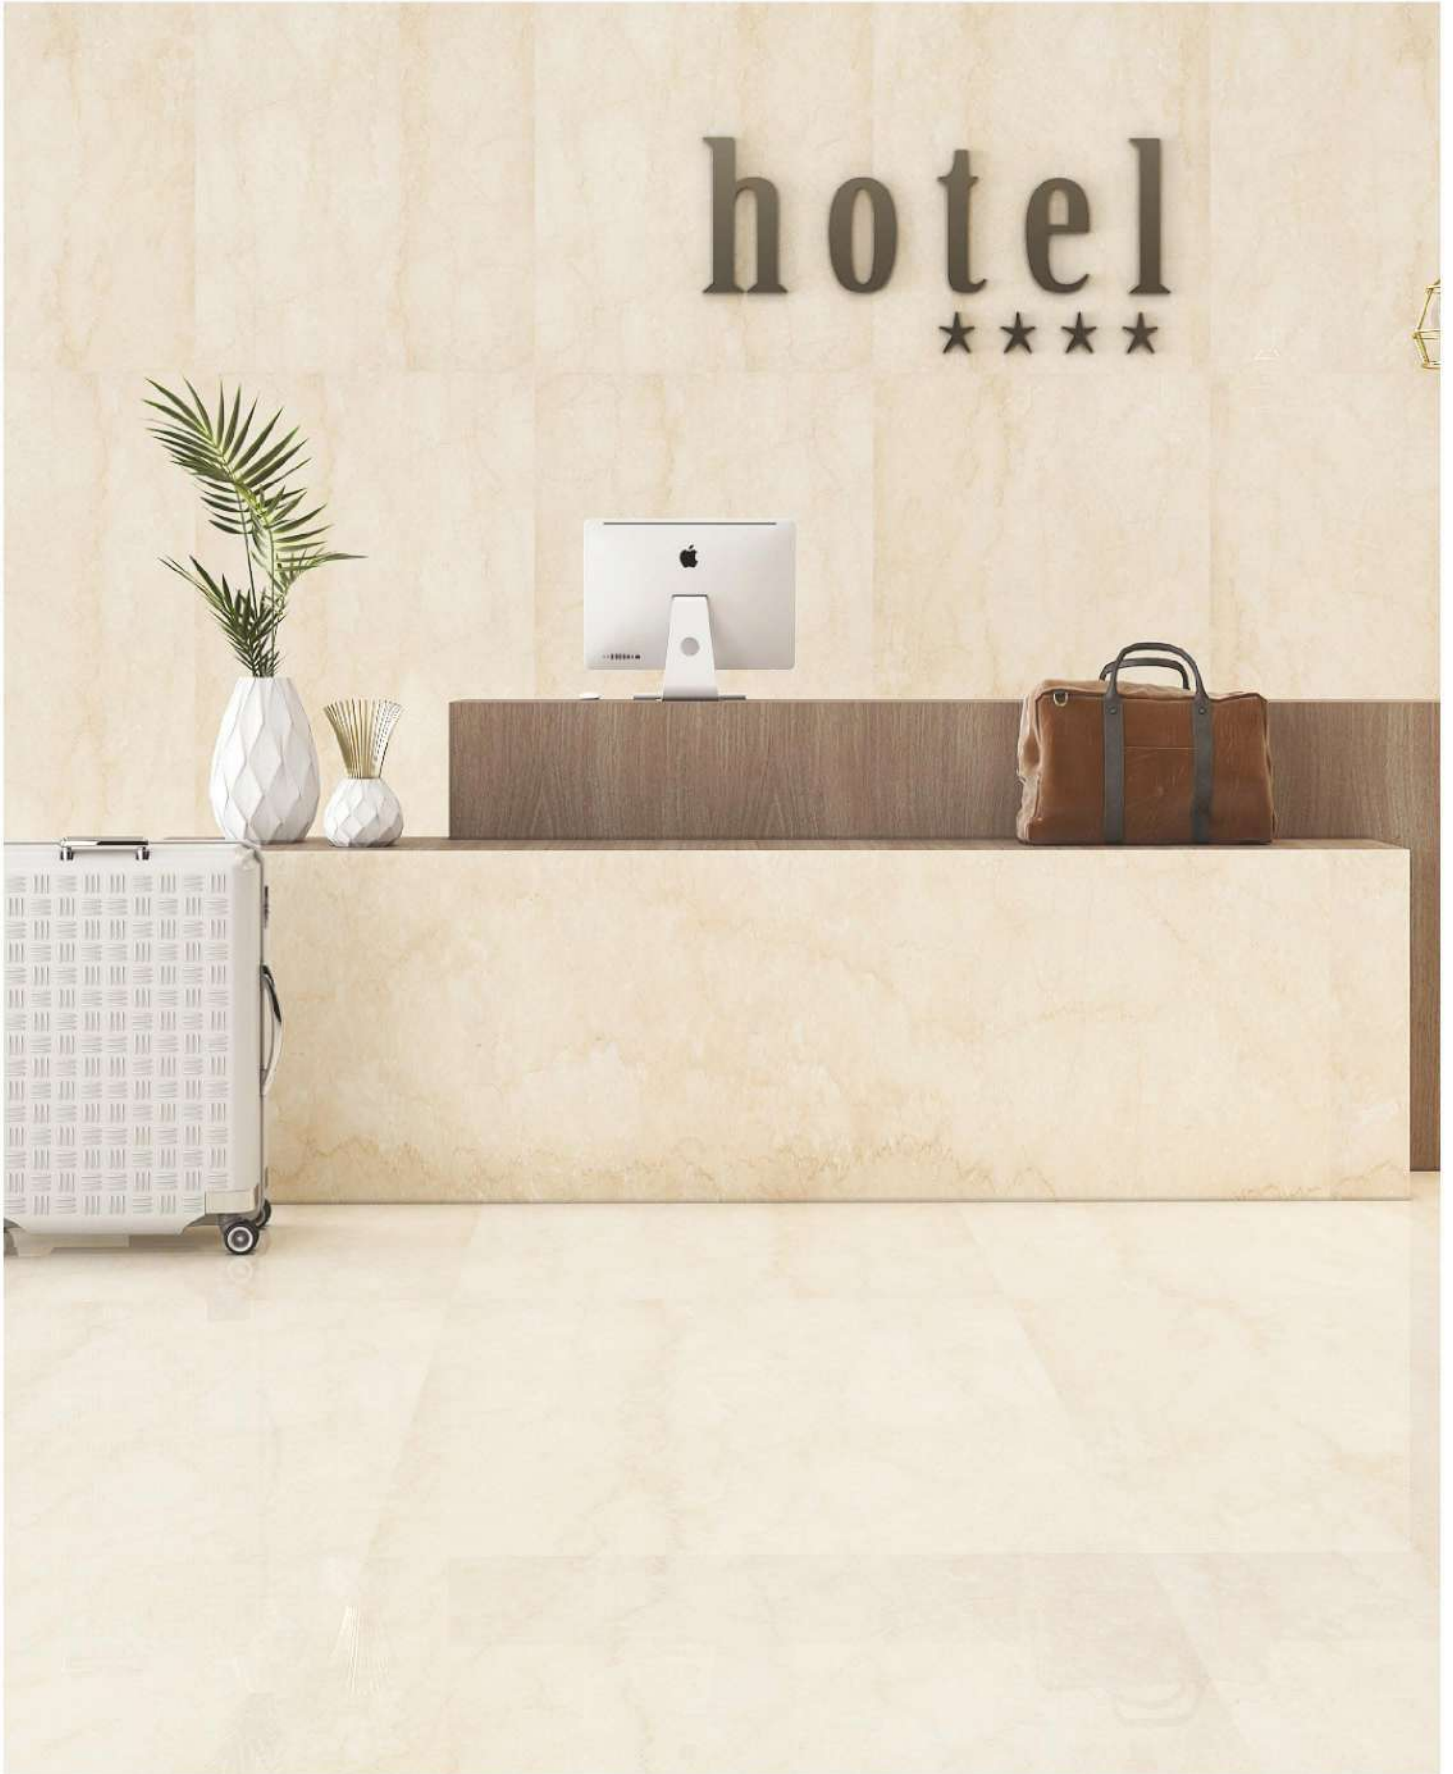

RANDOM

FINISH | LIGHT HIGHGLOSS

800x1600MM | 32"X64"

BOTTOCHINO

RANDOM

FINISH | LIGHT HIGHGLOSS

hotel
★★★★

800x1600MM | 32"X64"