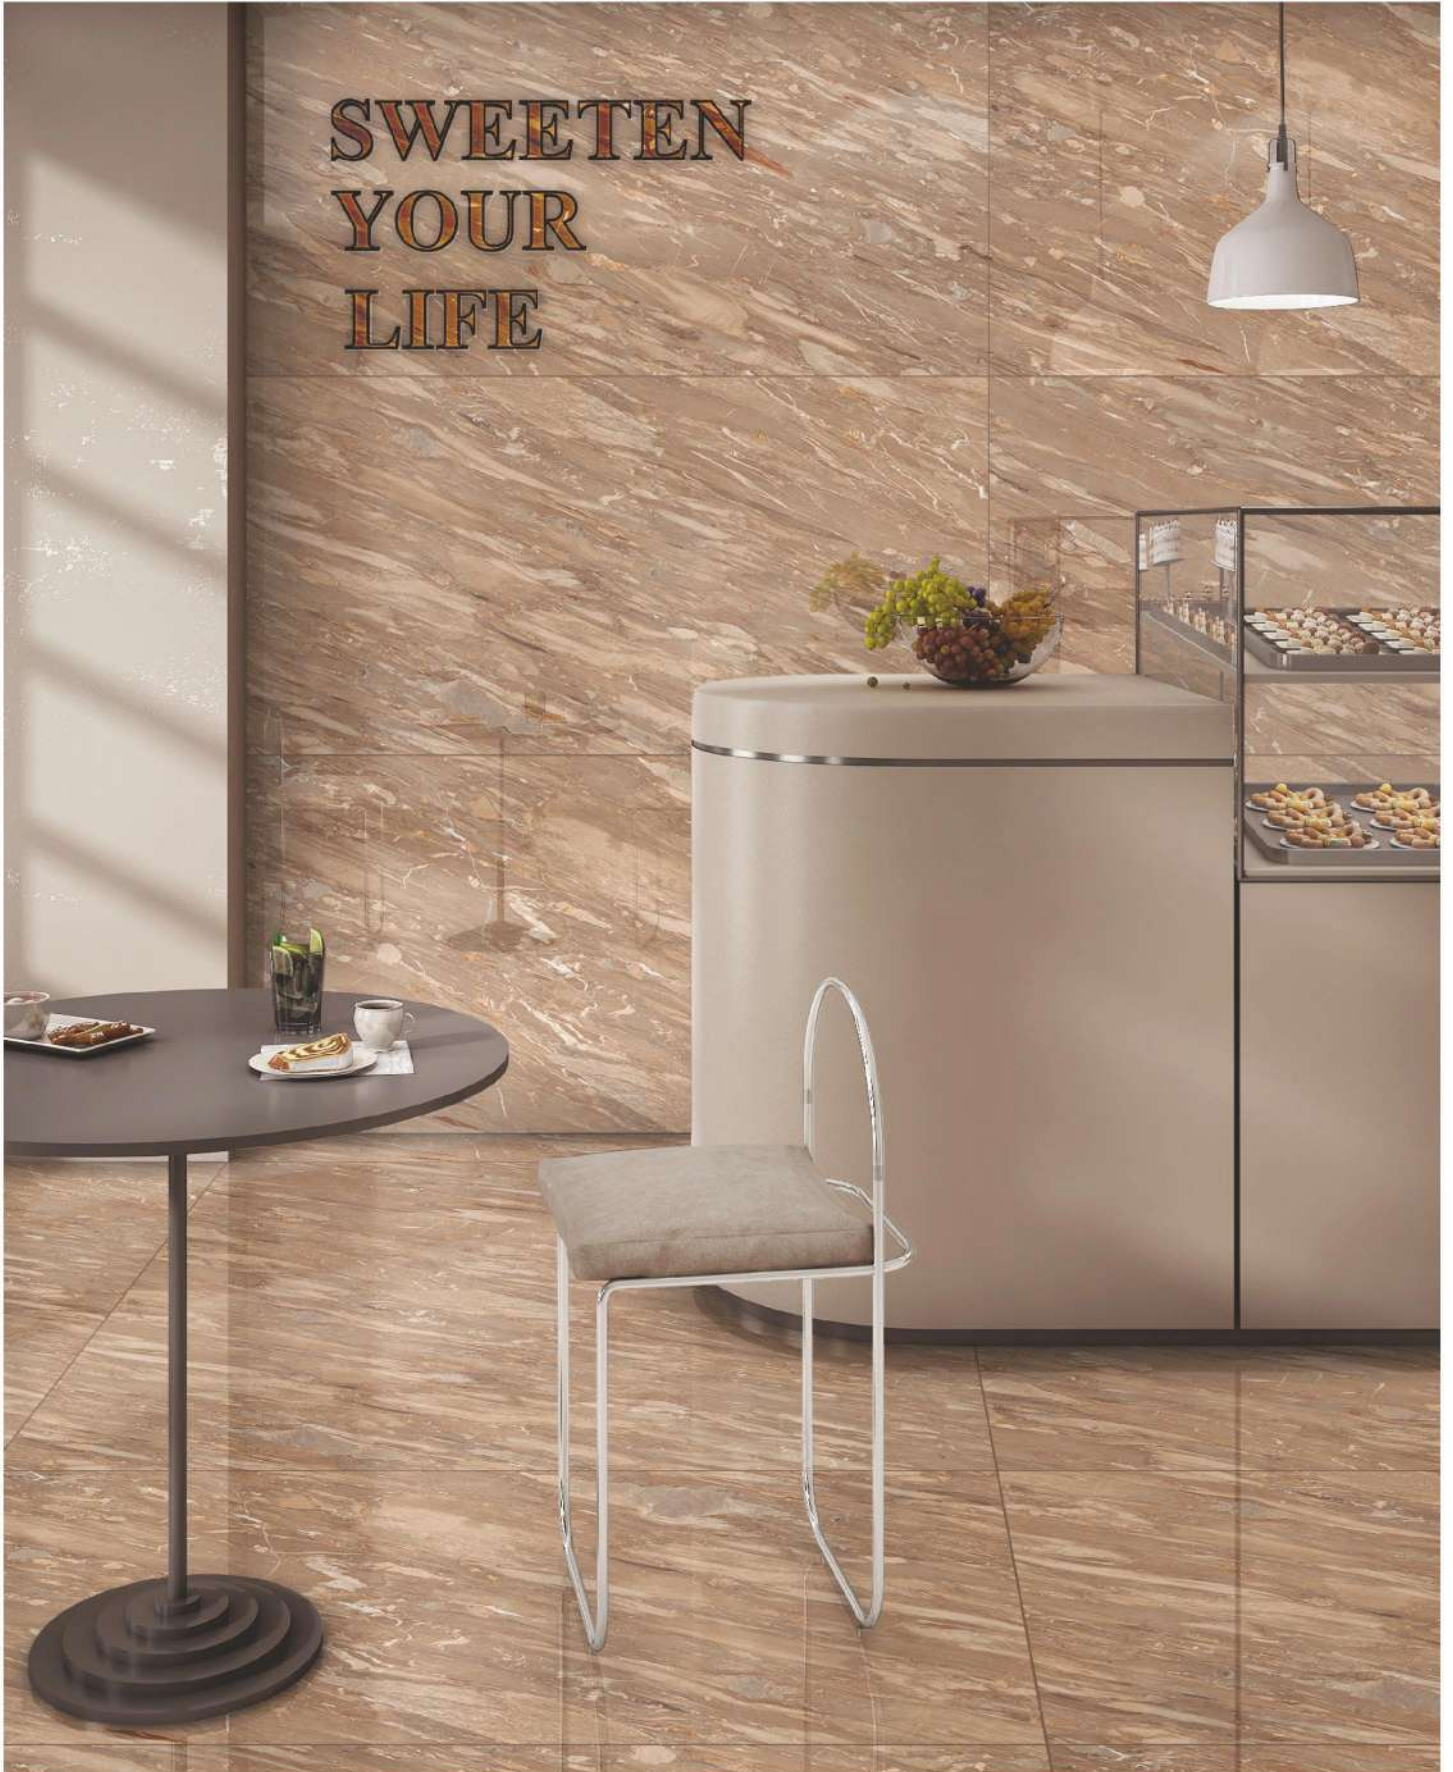

FINISH | LIGHT HIGHGLOSS

800x1600MM | 32"X64"

BLUZEE NATURAL

RANDOM

FINISH | LIGHT HIGHGLOSS

SWEETEN
YOUR
LIFE

800x1600MM | 32"X64"

BLUZEE VERDE