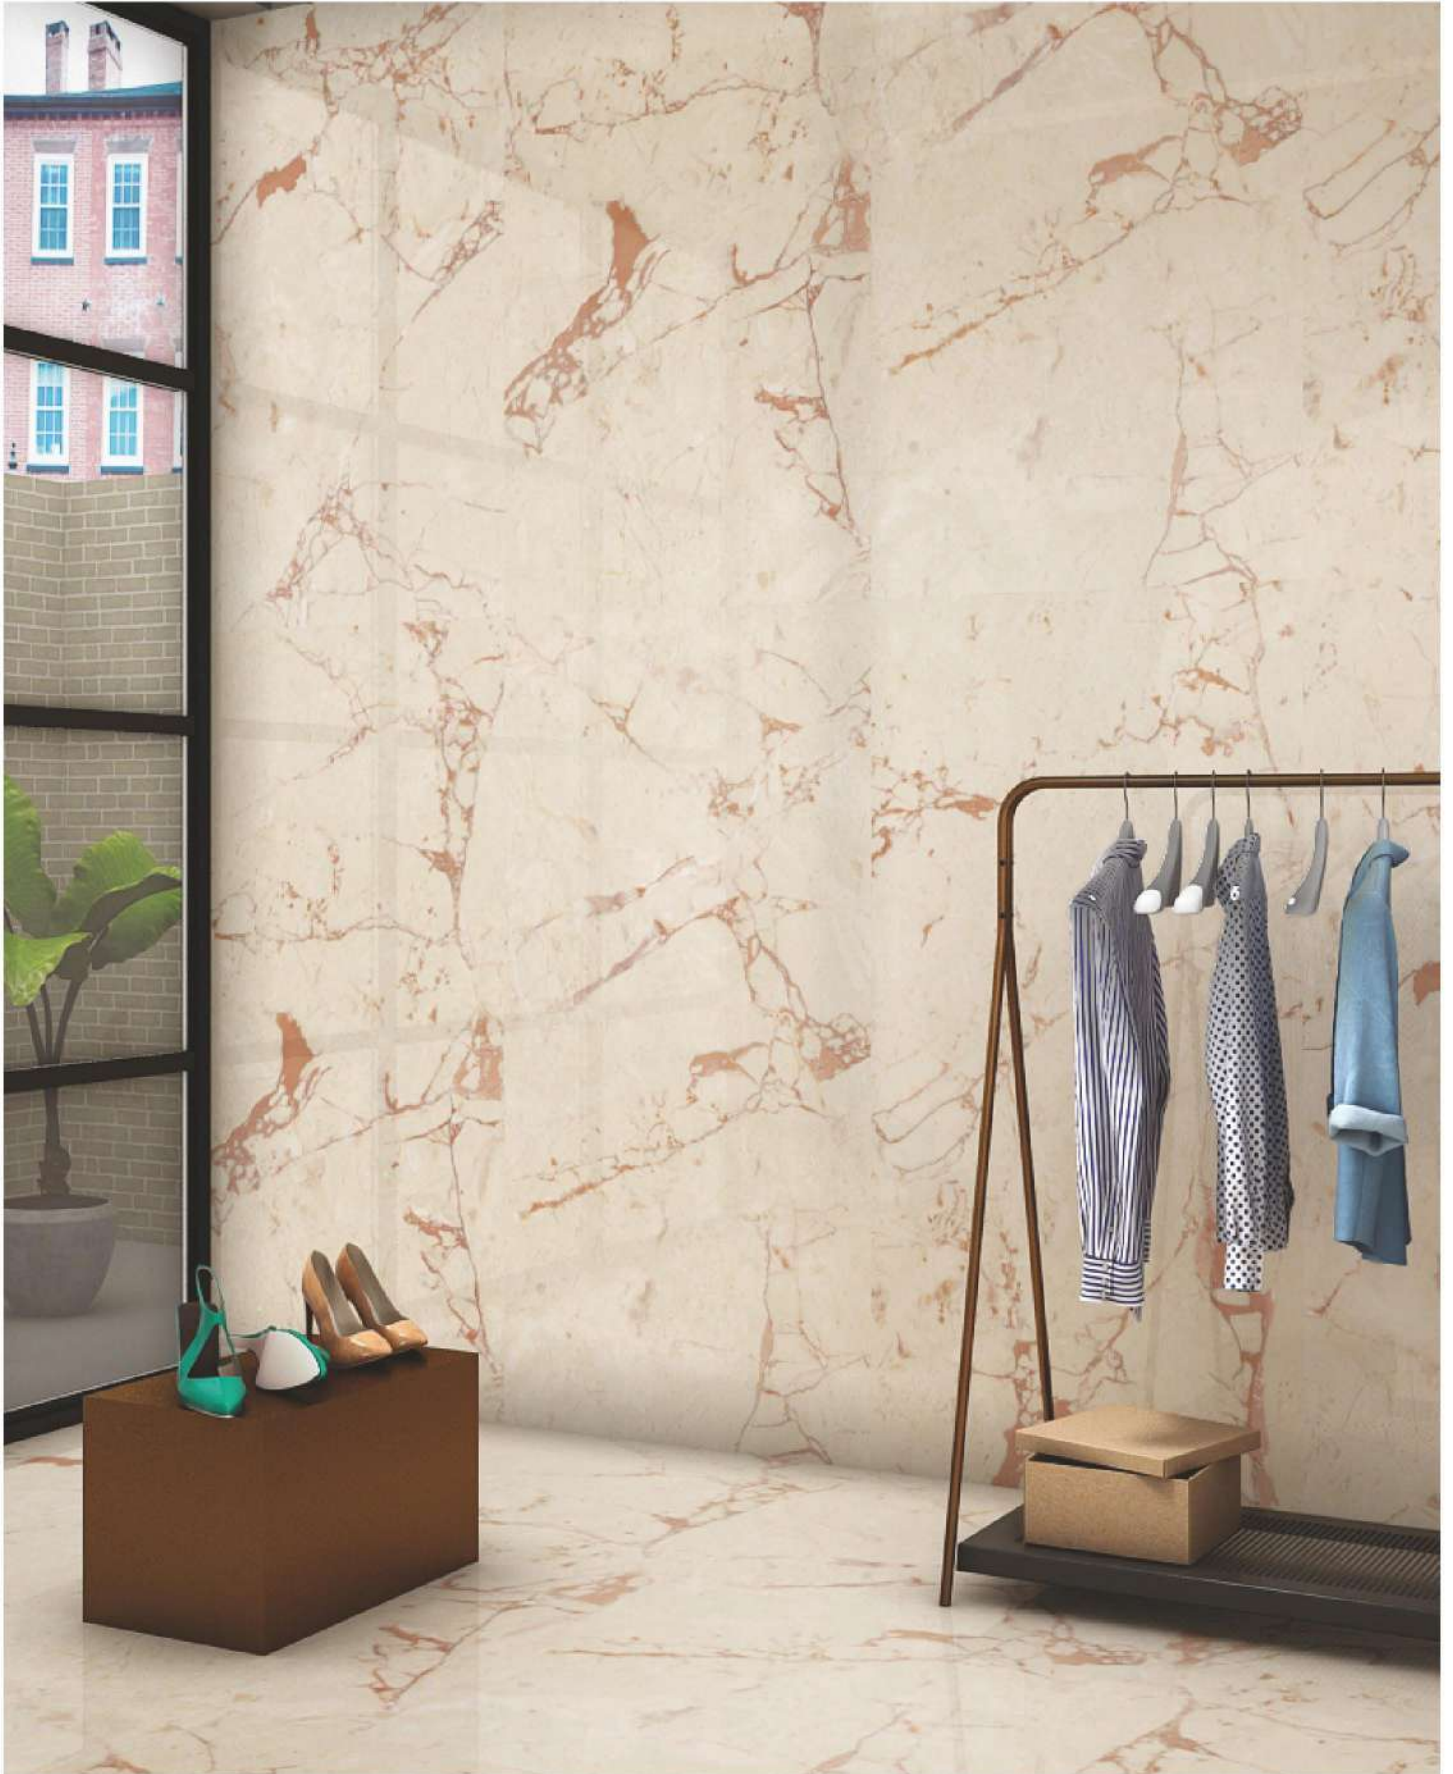

ROCK BOTO NEO

RANDOM

FINISH | LIGHT HIGHGLOSS

800x1600MM | 32"X64"

ROSALIA

RANDOM

FINISH | LIGHT HIGHGLOSS

800x1600MM | 32"X64"