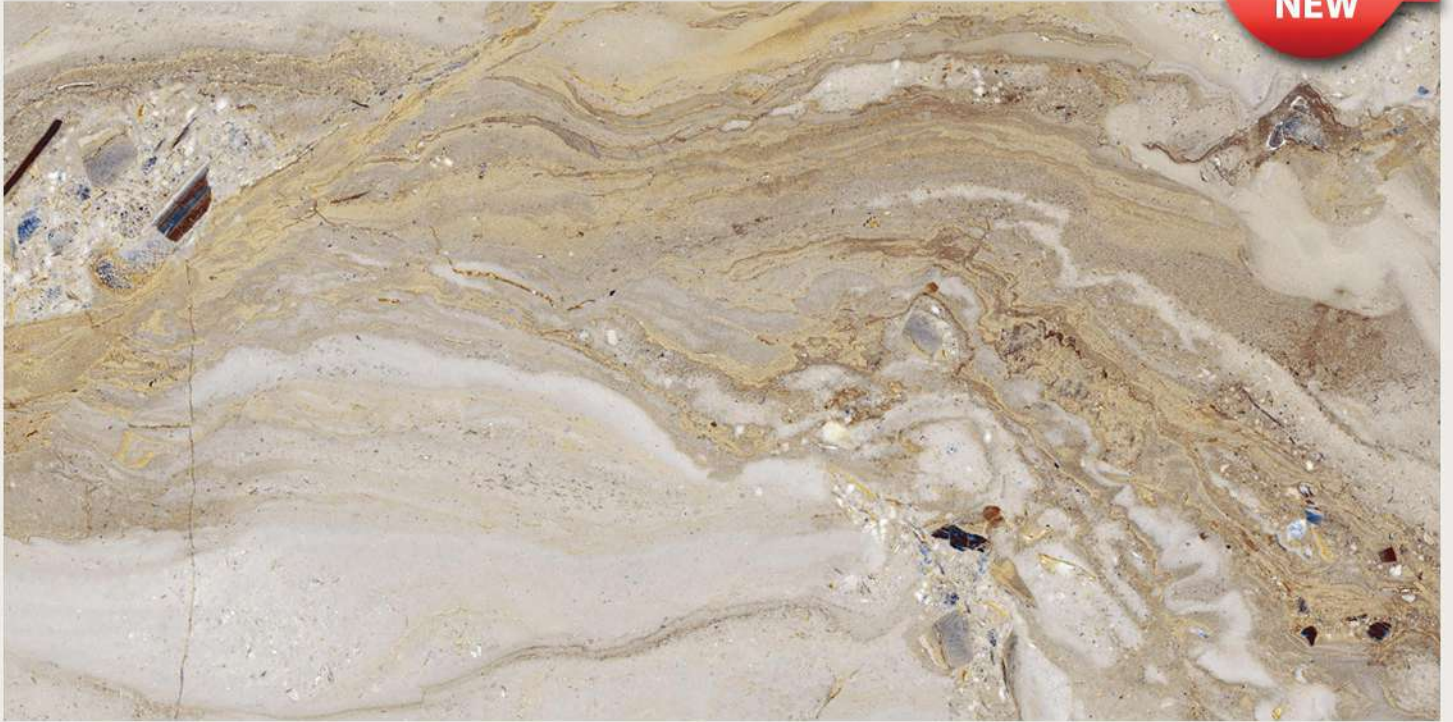

FINISH | LIGHT HIGHGLOSS

800x1600MM | 32"X64"

HONEY NATURAL

RANDOM

FINISH | LIGHT HIGHGLOSS

NEW

800x1600MM | 32"X64"

IBERICO BEIGE