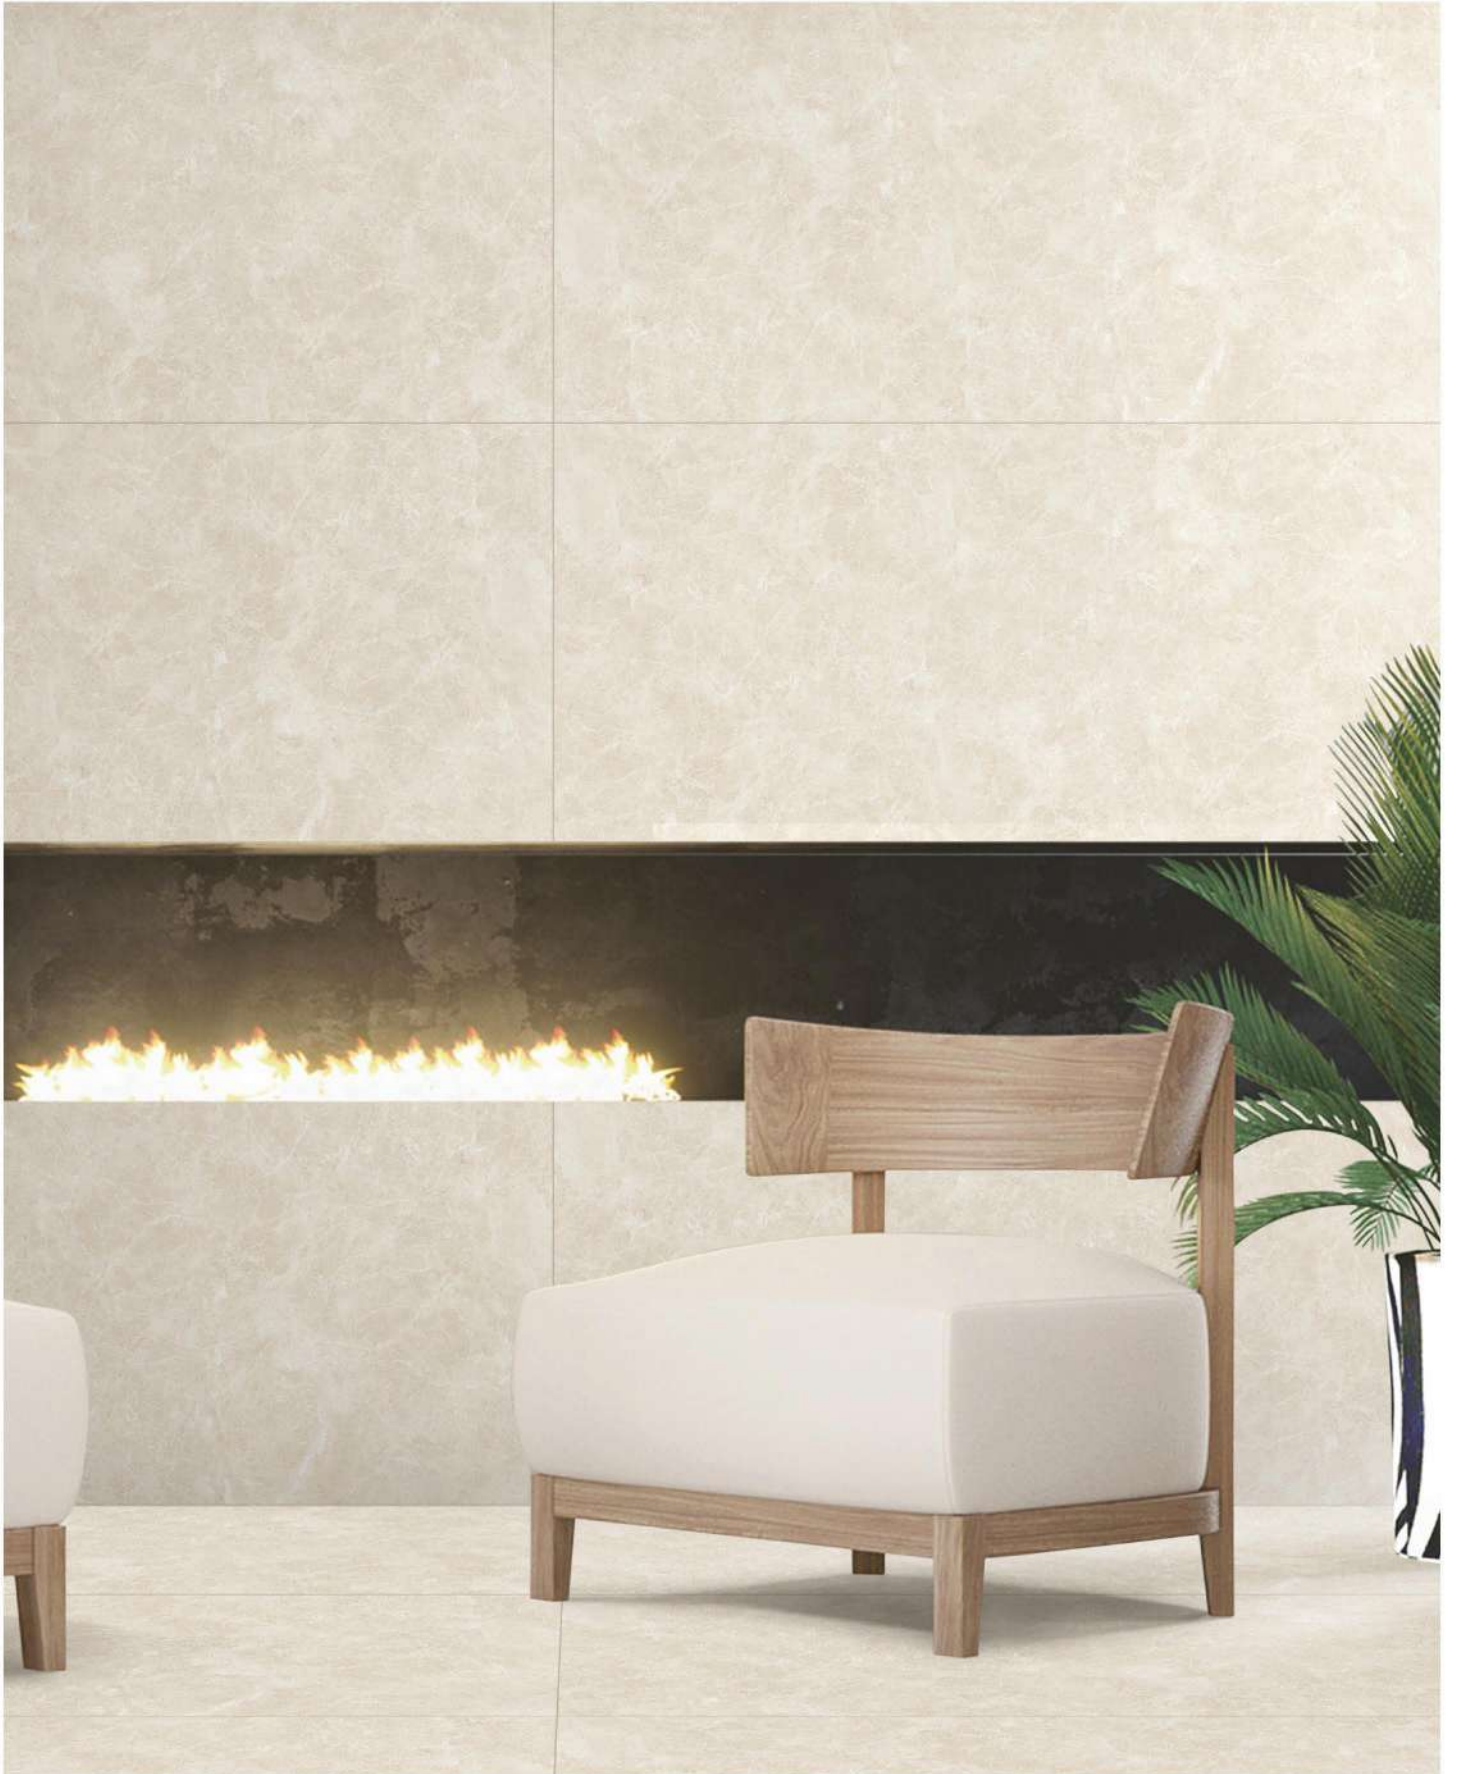

RANDOM

FINISH | LIGHT HIGHGLOSS

800x1600MM | 32"X64"

TELER CREMA

RANDOM

FINISH | LIGHT HIGHGLOSS

800x1600MM | 32"X64"

TELER SILVER