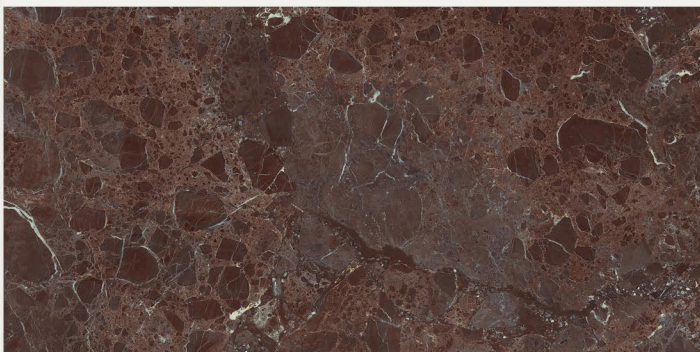

800x1600MM | 32"X64"

SELENE ROSSO

RANDOM

FINISH | **DARK HIGHGLOSS**

NEW