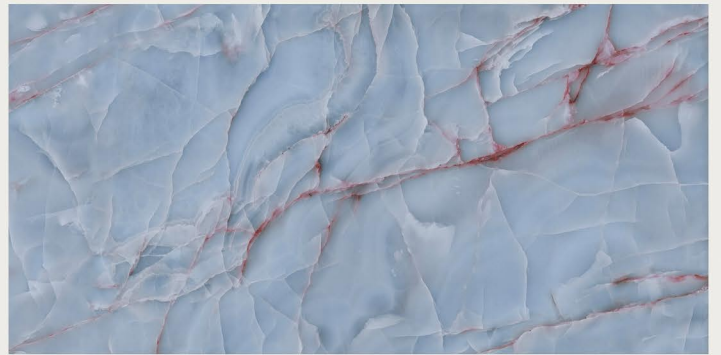

800x1600MM | 32"X64"

MIRANDA ONYX

RANDOM

FINISH | **DARK HIGHLIGHTS**

NEW