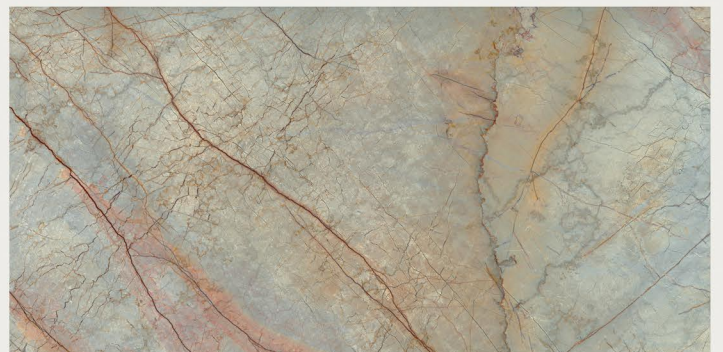

800x1600MM | 32"X64"

TROPICANO NATRAL

RANDOM

FINISH | **DARK HIGHGLOSS**

NEW