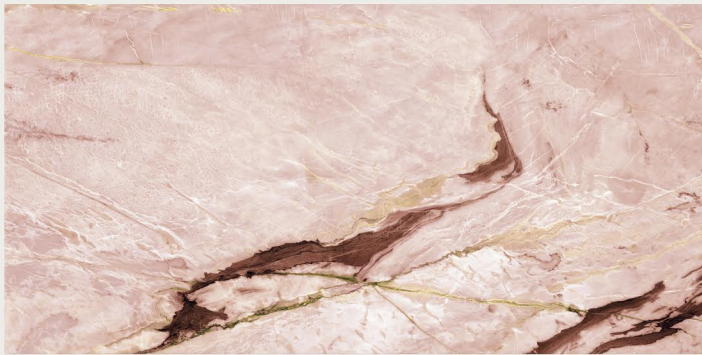

800x1600MM | 32"X64"

CANARIA RED

RANDOM

FINISH | **DARK HIGHGLOSS**

NEW