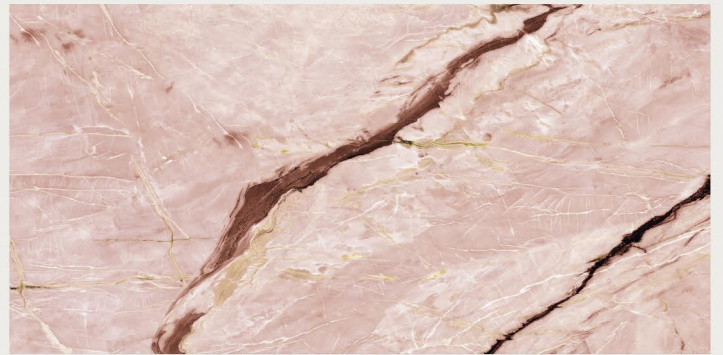

800x1600MM | 32"X64"

CANARIA RED

RANDOM

FINISH | **DARK HIGHGLOSS**

NEW