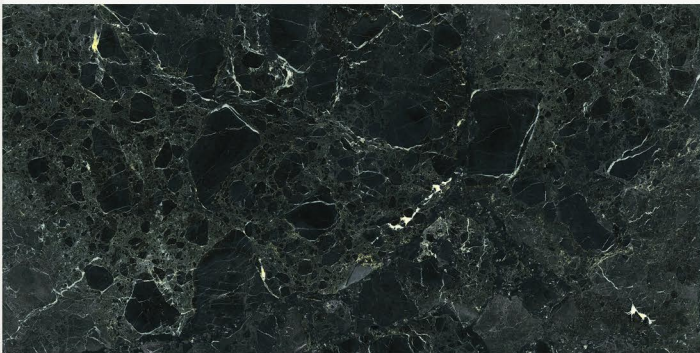

800x1600MM | 32"X64"

SELENE STEEL

RANDOM

FINISH | **DARK HIGHGLOSS**

NEW