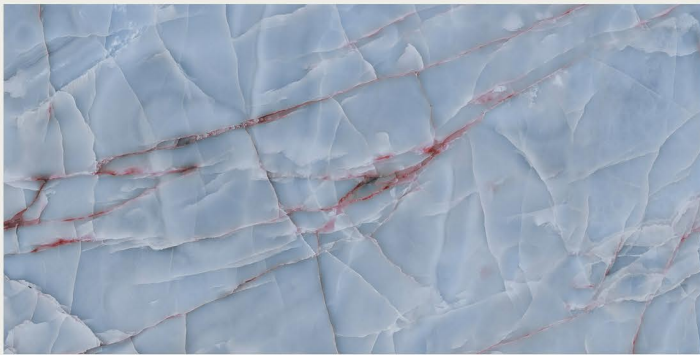

800x1600MM | 32"X64"

MIRANDA ONYX

RANDOM

FINISH | **DARK HIGHLIGHTS**

NEW