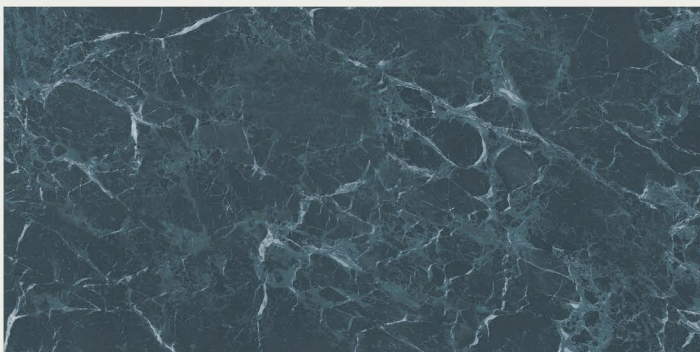

800x1600MM | 32"X64"

VERDE ALPI

RANDOM

FINISH | **DARK HIGHLIGHTS**

NEW