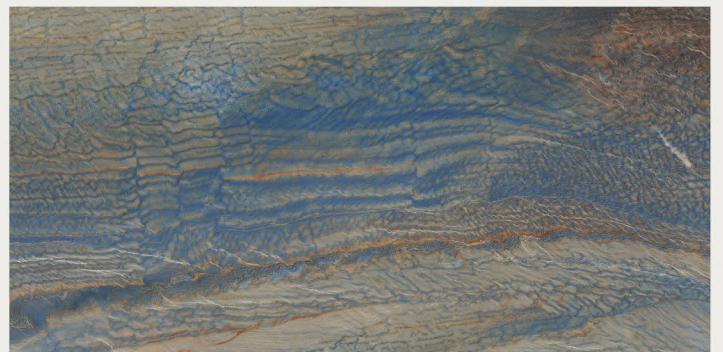

800x1600MM | 32"X64"

SHATVIK NATURAL

RANDOM

FINISH | **DARK HIGHGLOSS**

NEW