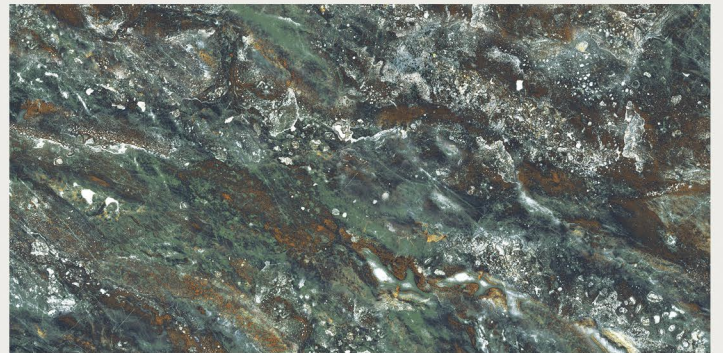

800x1600MM | 32"X64"

RIVER GREEN

RANDOM

FINISH | **DARK HIGHGLOSS**

NEW