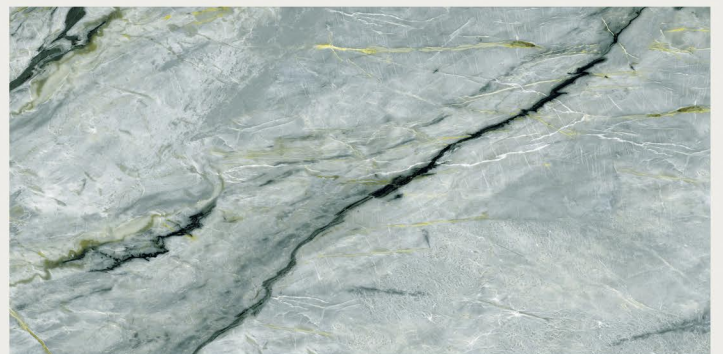

800x1600MM | 32"X64"

CANARIA AQUA

RANDOM

FINISH | **DARK HIGHLIGHTS**

NEW