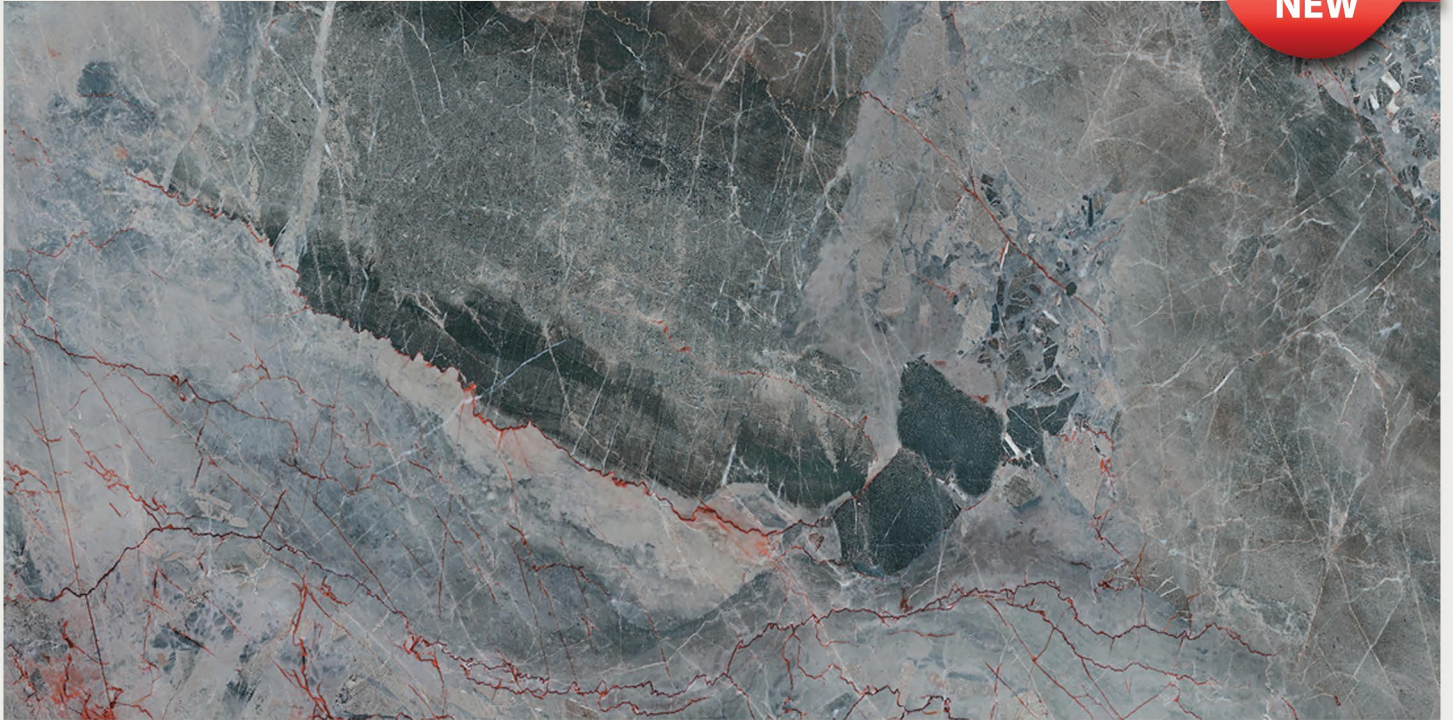

800x1600MM | 32"X64"

AQUAMARINE

RANDOM

FINISH | **DARK HIGHGLOSS**

NEW