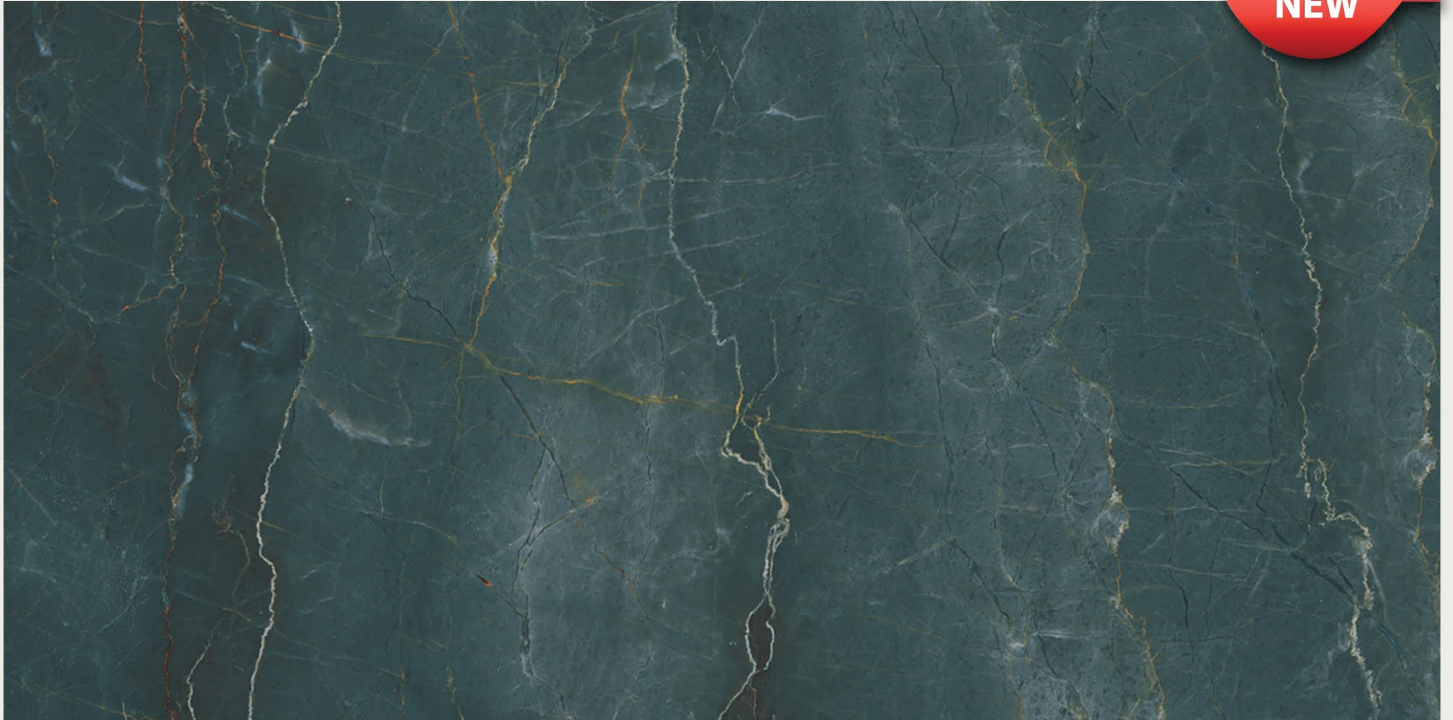

800x1600MM | 32"X64"

OCEAN AQUA

RANDOM

FINISH | **DARK HIGHLIGHTS**

NEW