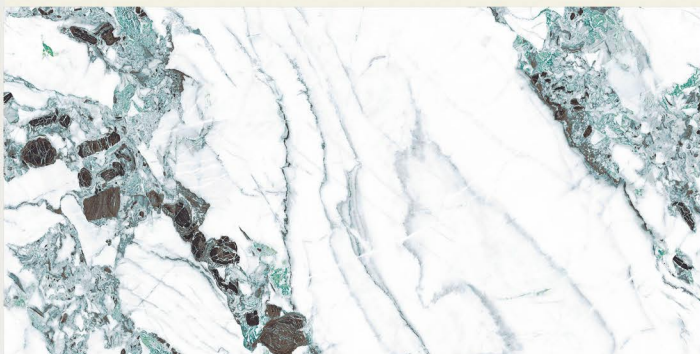

800x1600MM | 32"X64"

FUSION AQUA

RANDOM

FINISH | **DARK HIGHGLOSS**

NEW