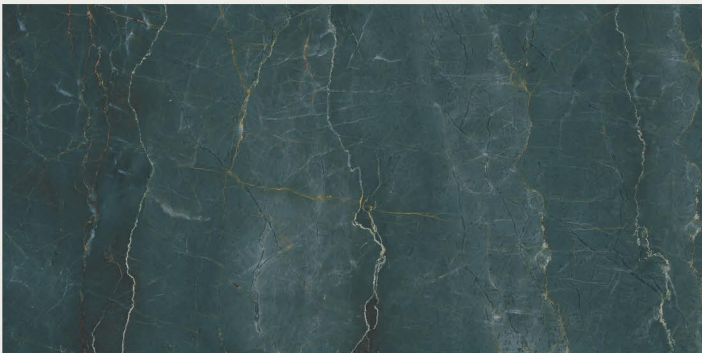

800x1600MM | 32"X64"

OCEAN AQUA

RANDOM

FINISH | **DARK HIGHLIGHTS**

NEW