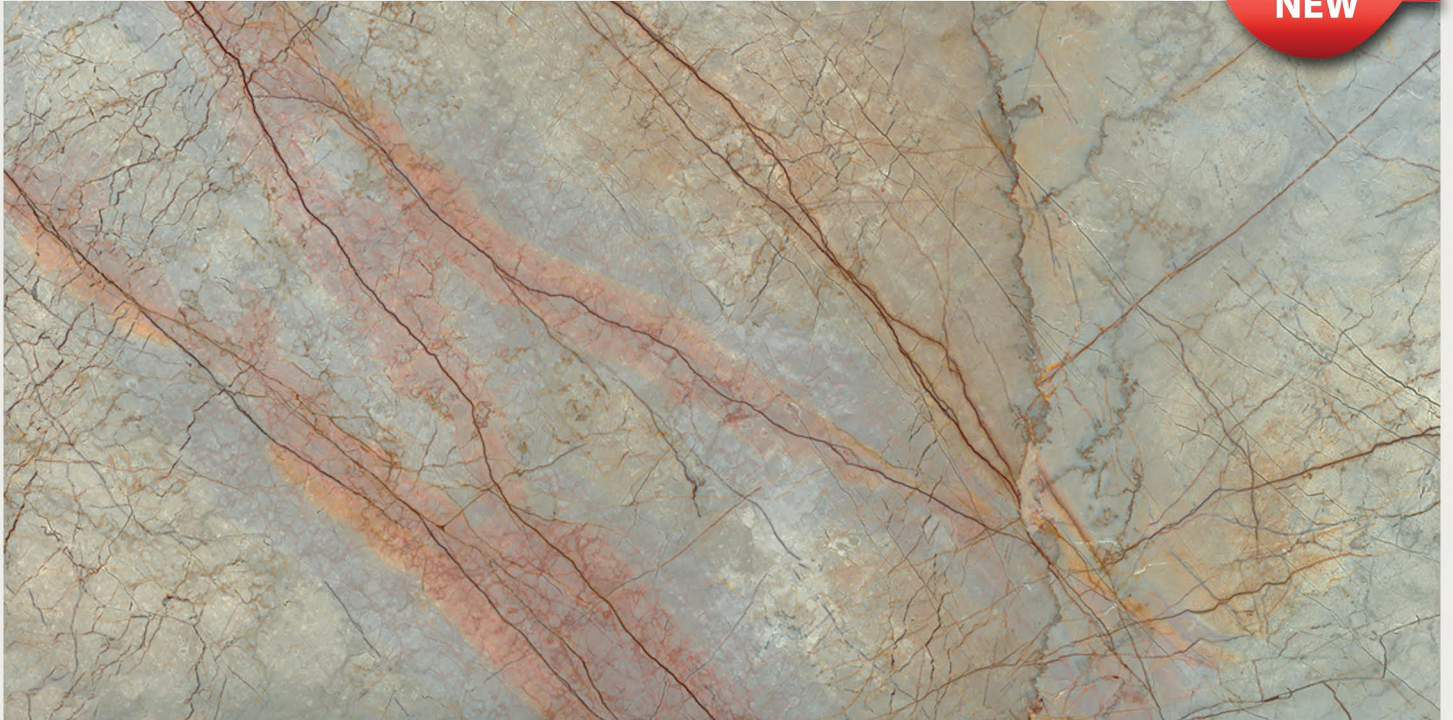

800x1600MM | 32"X64"

TROPICANO NATRAL

RANDOM

FINISH | **DARK HIGHGLOSS**

NEW