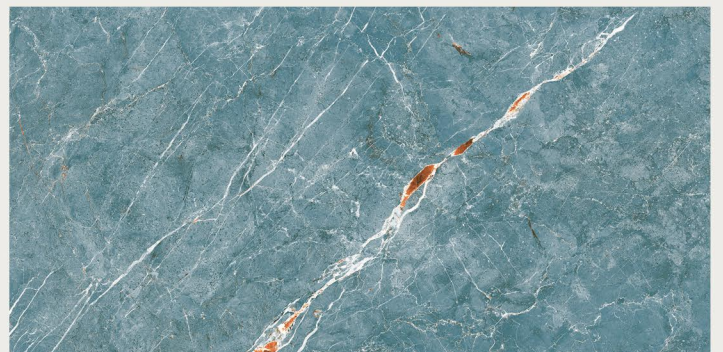

800x1600MM | 32"X64"

PIZZORI AQUA

RANDOM

FINISH | **DARK HIGHLIGHTS**

NEW