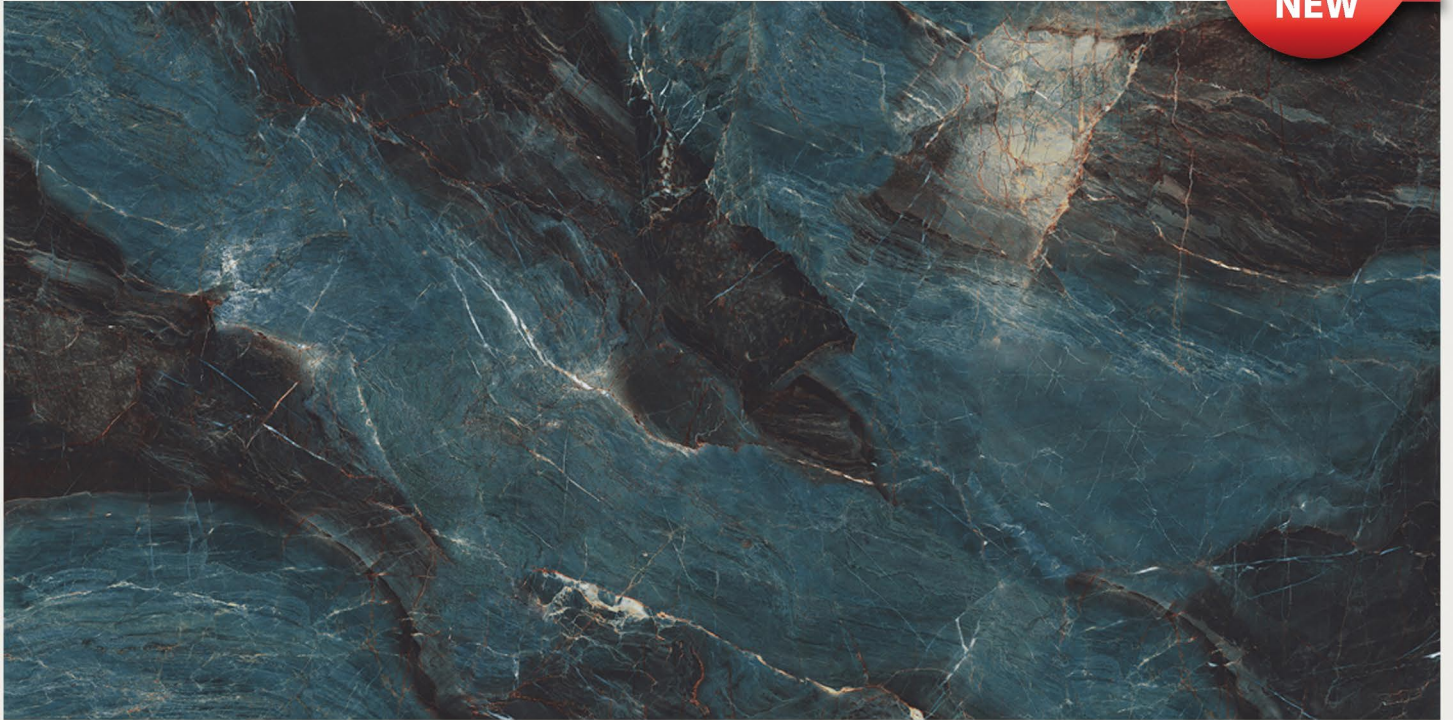

800x1600MM | 32"X64"

PULSE AQUA

RANDOM

FINISH | **DARK HIGHLIGHTS**

NEW