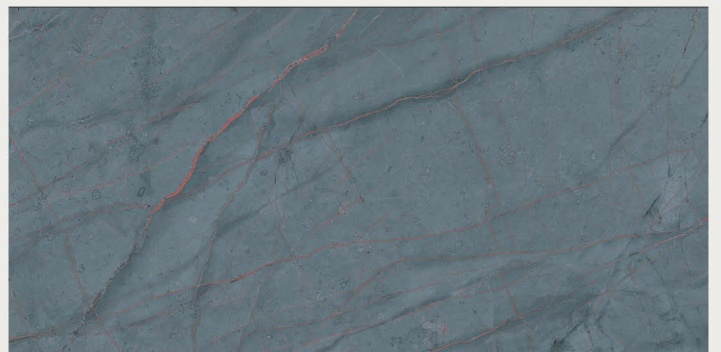

800x1600MM | 32"X64"

BELIZE SEA

RANDOM

FINISH | **DARK HIGHGLOSS**

NEW