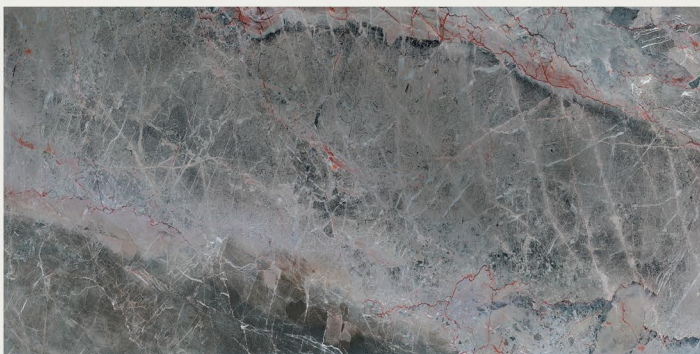

800x1600MM | 32"X64"

AQUAMARINE

RANDOM

FINISH | **DARK HIGHGLOSS**

NEW