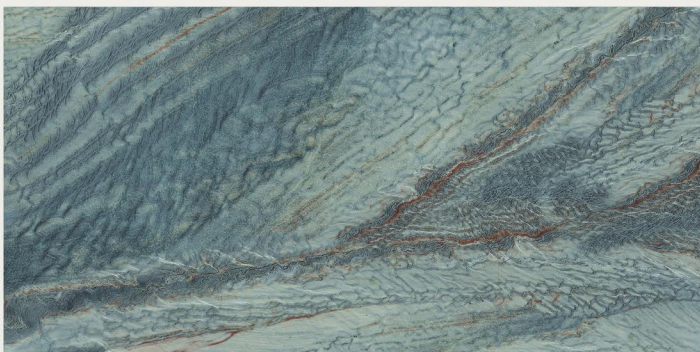

800x1600MM | 32"X64"

SHATVIK AQUA

RANDOM

FINISH | **DARK HIGHGLOSS**

NEW