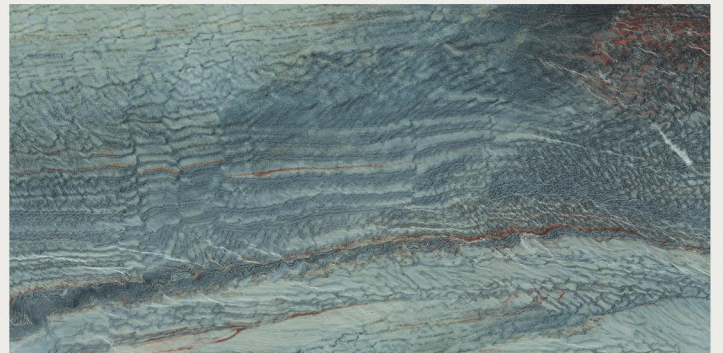

800x1600MM | 32"X64"

SHATVIK AQUA

RANDOM

FINISH | **DARK HIGHGLOSS**

NEW