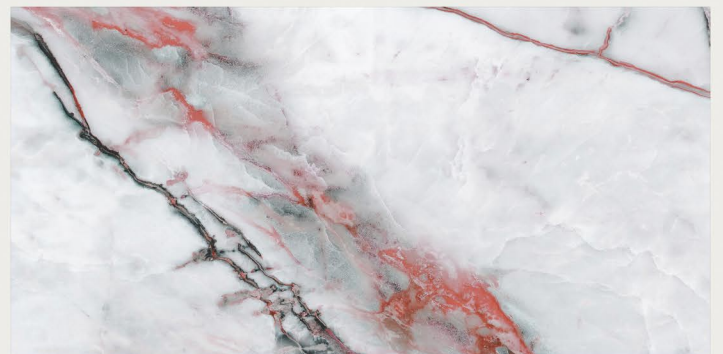

800x1600MM | 32"X64"

MINT RED

RANDOM

FINISH | **DARK HIGHGLOSS**

NEW