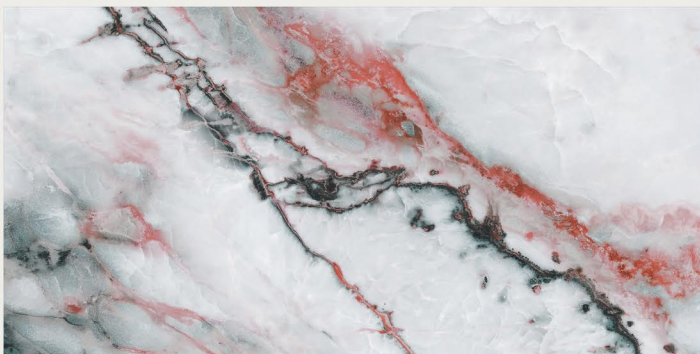

800x1600MM | 32"X64"

MINT RED

RANDOM

FINISH | **DARK HIGHGLOSS**

NEW