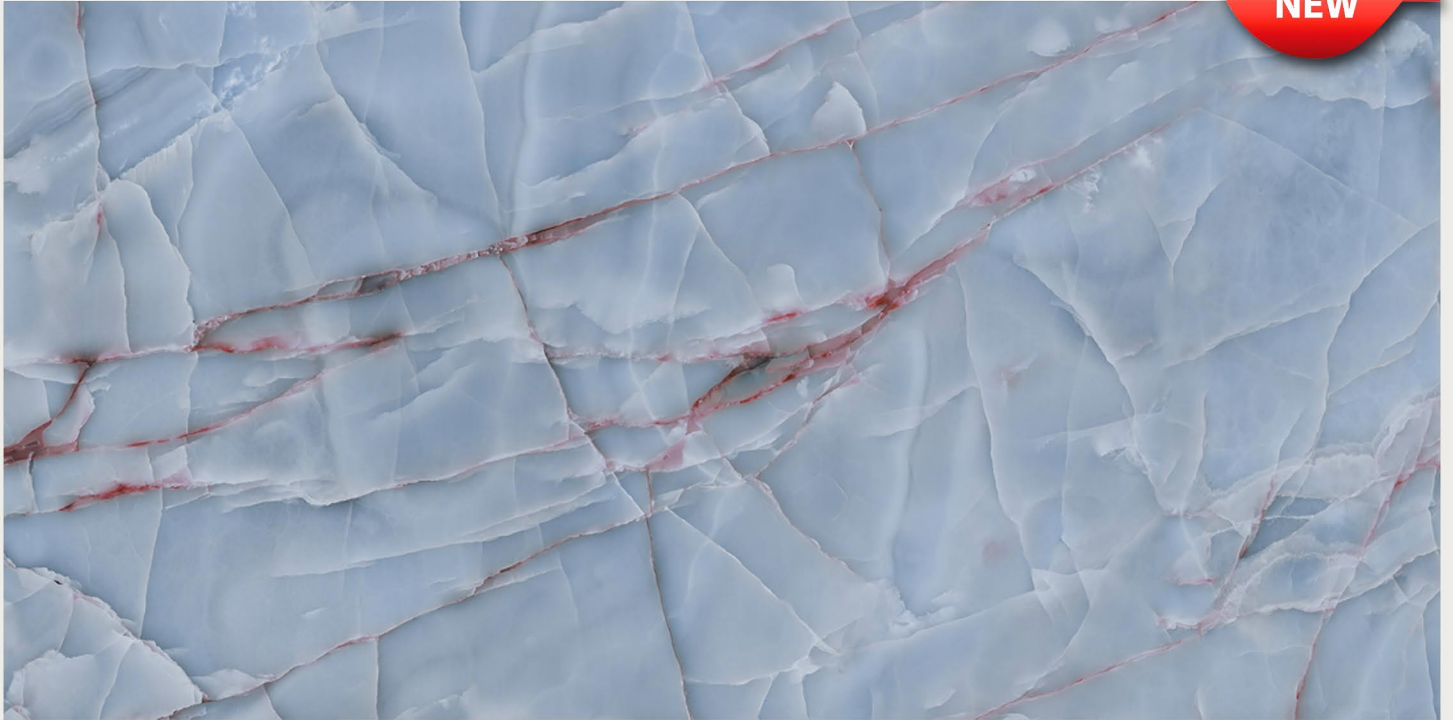

800x1600MM | 32"X64"

MIRANDA ONYX

RANDOM

FINISH | **DARK HIGHLIGHTS**

NEW