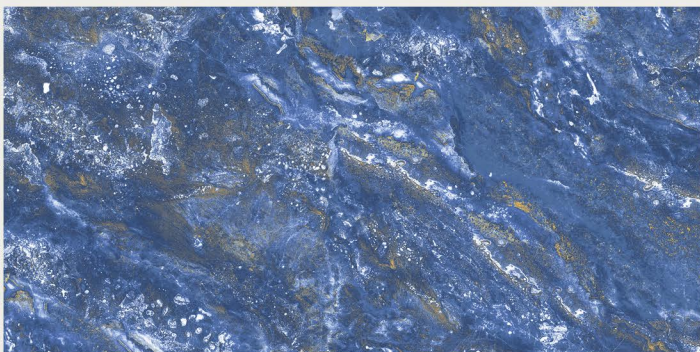

# RIVER BLUE

RANDOM

FINISH | **DARK HIGHGLOSS**

**NEW**

800x1600MM | 32"X64"