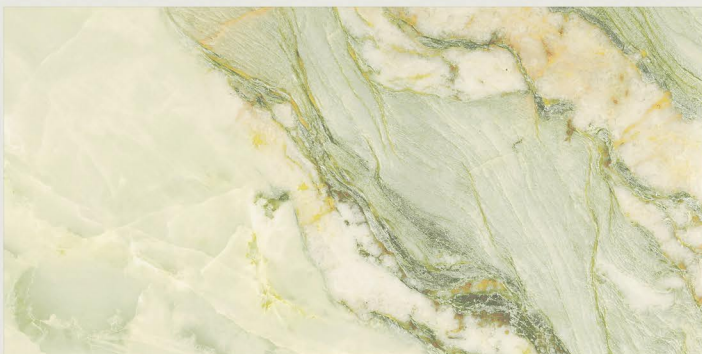

800x1600MM | 32"X64"

LUSH FOREST

RANDOM

FINISH | **DARK HIGHGLOSS**