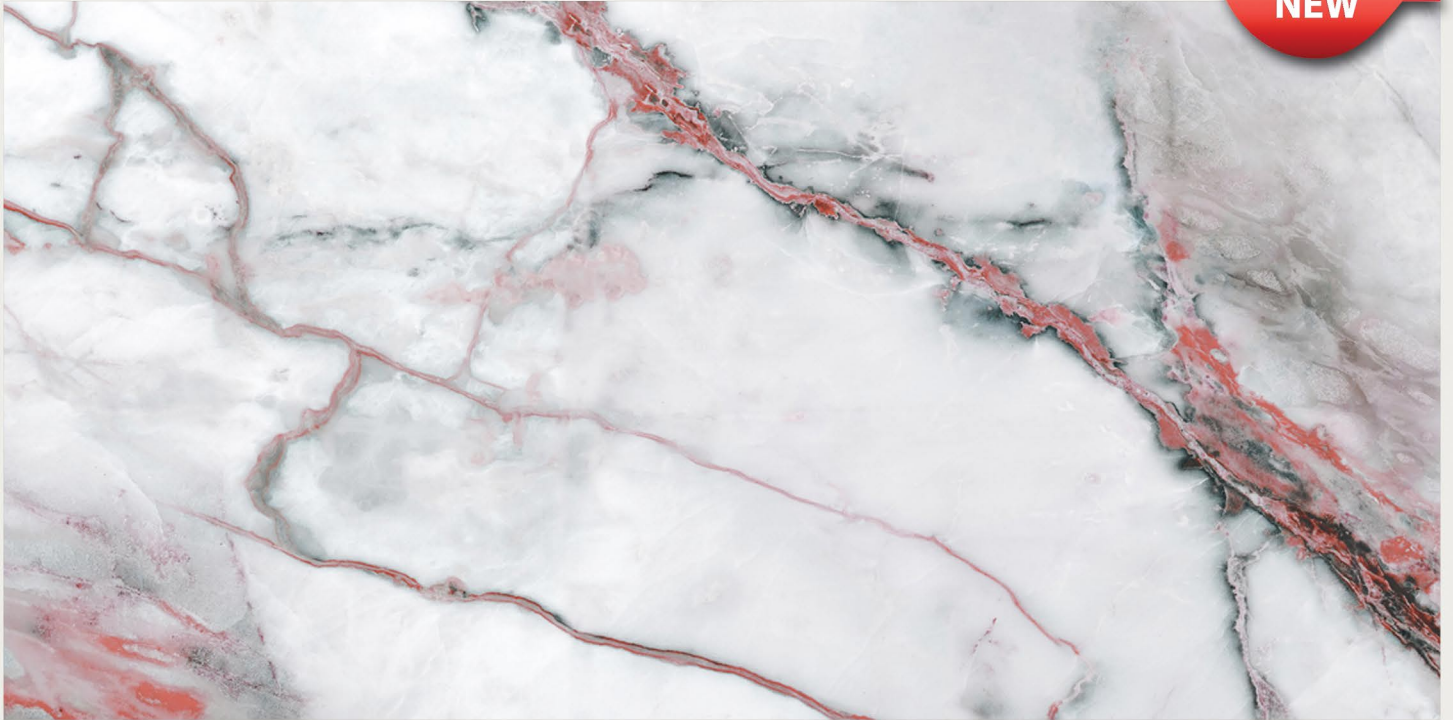

800x1600MM | 32"X64"

MINT RED

RANDOM

FINISH | **DARK HIGHGLOSS**

NEW