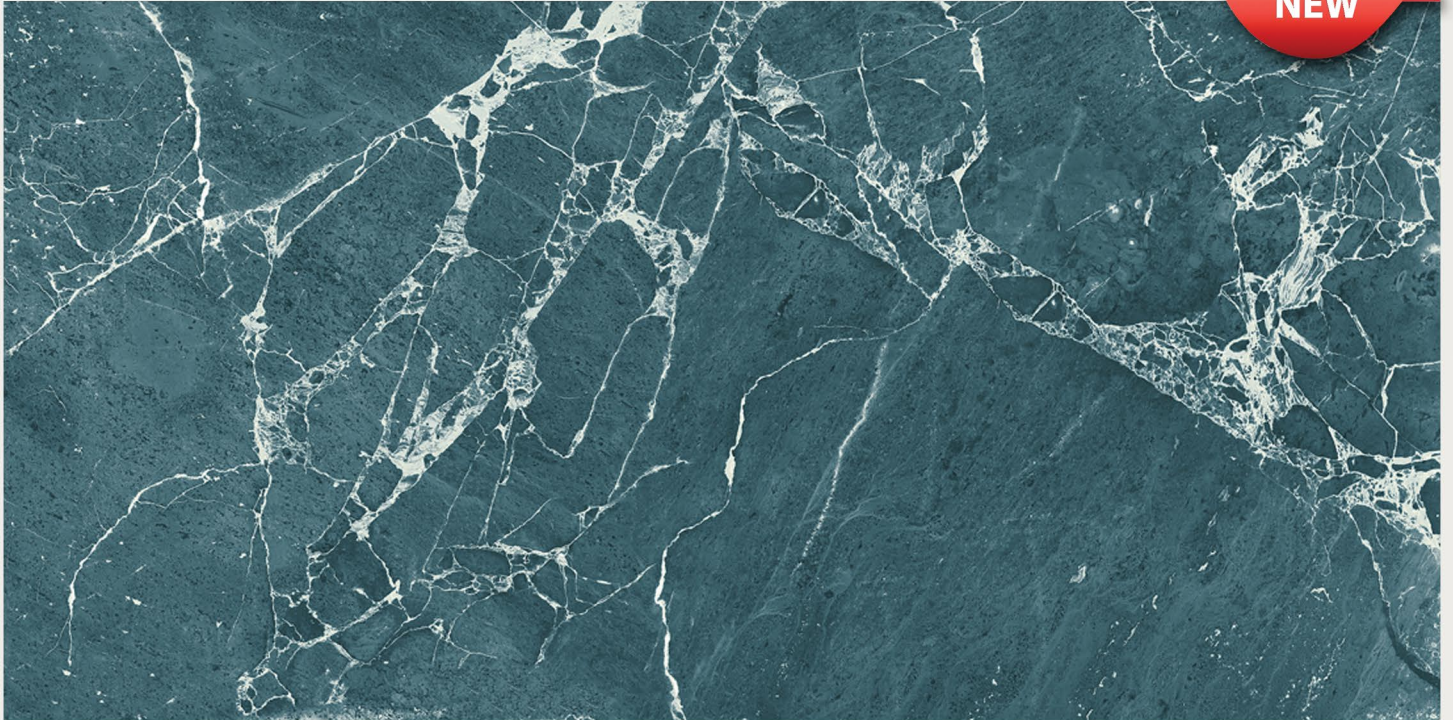

# PARADISE AQUA

RANDOM

FINISH | **DARK HIGHGLOSS**

**NEW**

800x1600MM | 32"X64"