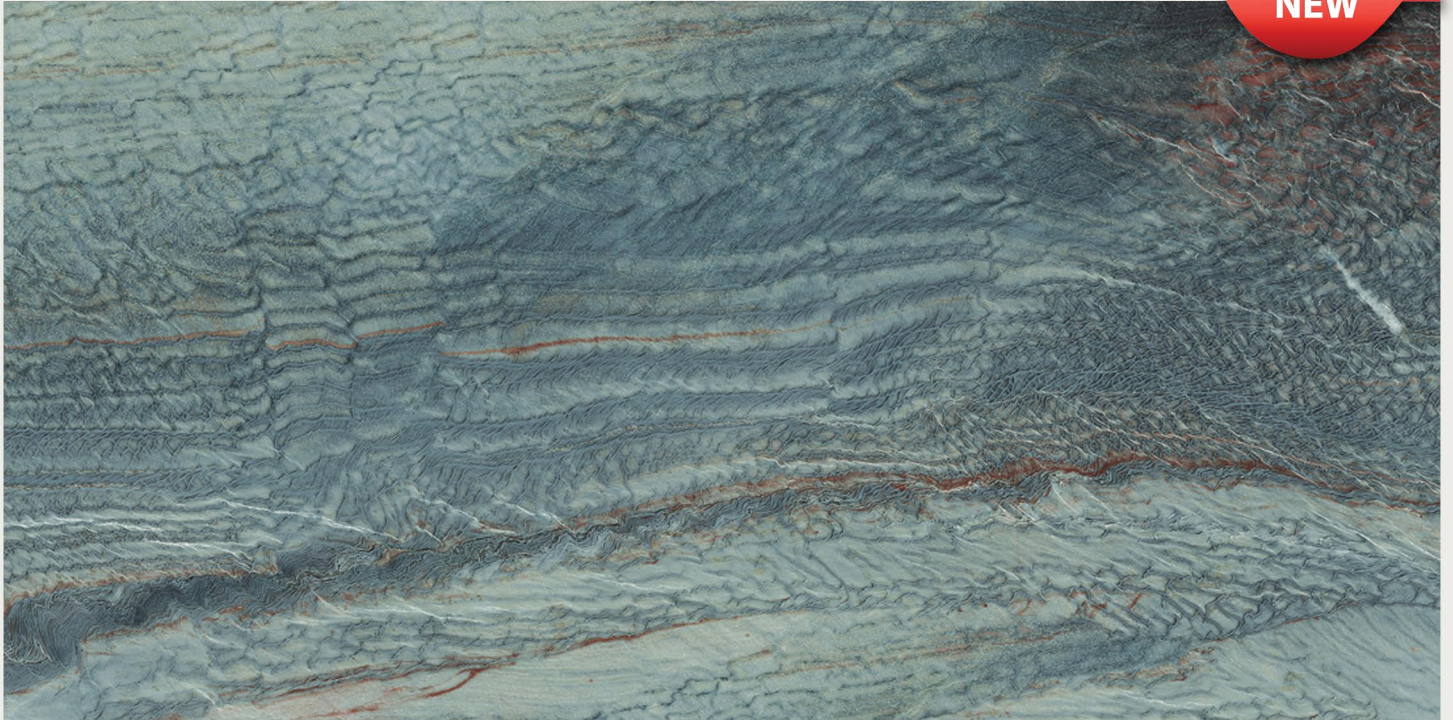

800x1600MM | 32"X64"

SHATVIK AQUA

RANDOM

FINISH | **DARK HIGHGLOSS**

NEW