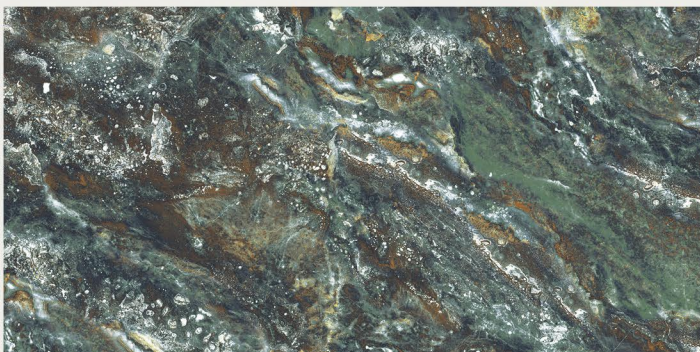

800x1600MM | 32"X64"

RIVER GREEN

RANDOM

FINISH | **DARK HIGHGLOSS**

NEW