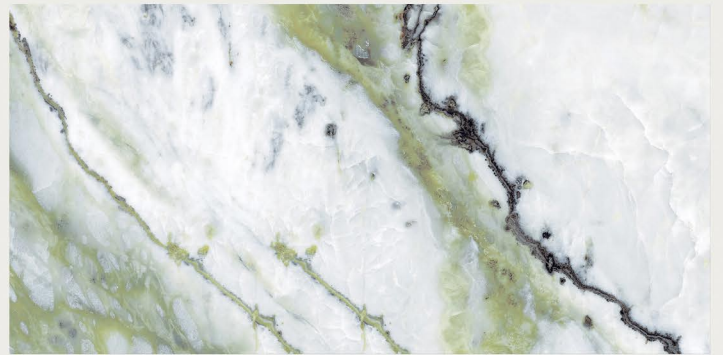

800x1600MM | 32"X64"

MINT GREEN

RANDOM

FINISH | DARK HIGHLIGHTS

NEW