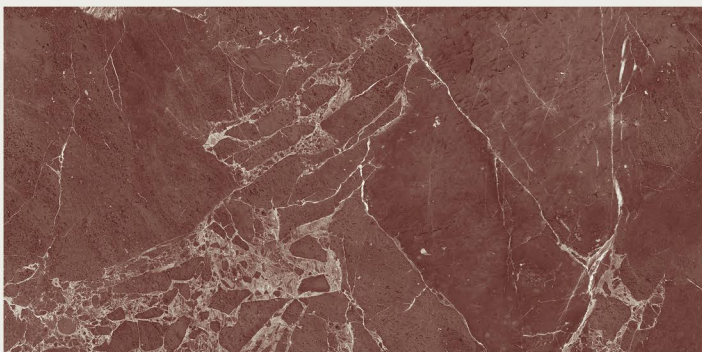

800x1600MM | 32"X64"

PARADISE RED

RANDOM

FINISH | **DARK HIGHGLOSS**

NEW