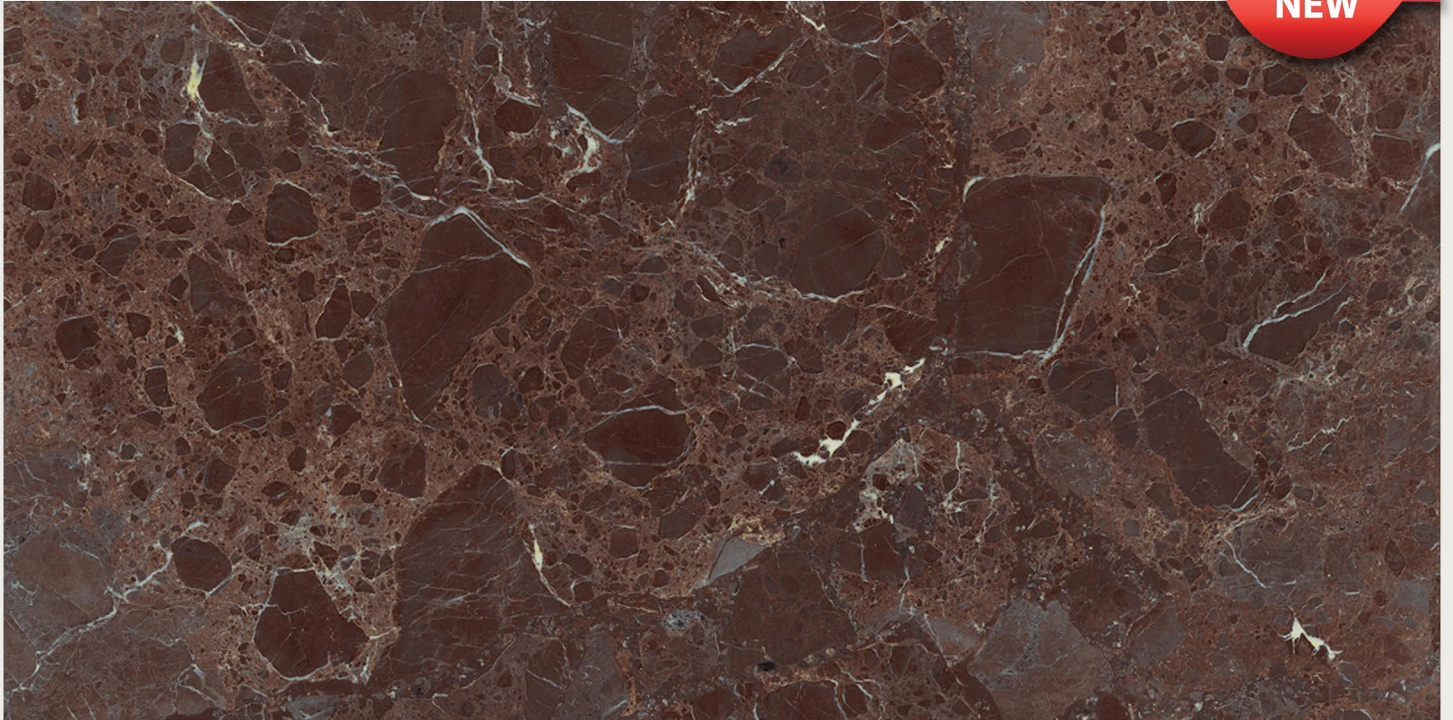

800x1600MM | 32"X64"

SELENE ROSSO

RANDOM

FINISH | **DARK HIGHGLOSS**

NEW