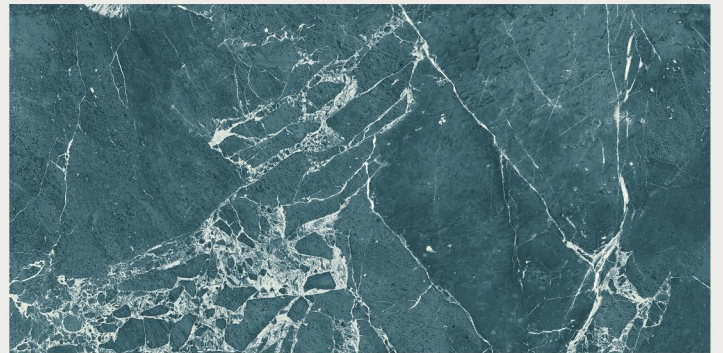

800x1600MM | 32"X64"

PARADISE AQUA

RANDOM

FINISH | **DARK HIGHGLOSS**

NEW