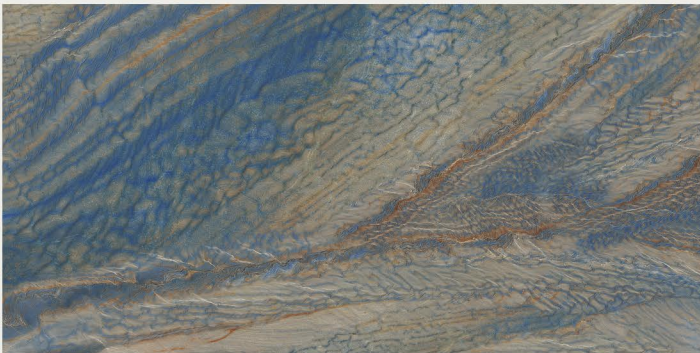

800x1600MM | 32"X64"

SHATVIK NATURAL

RANDOM

FINISH | **DARK HIGHGLOSS**

NEW