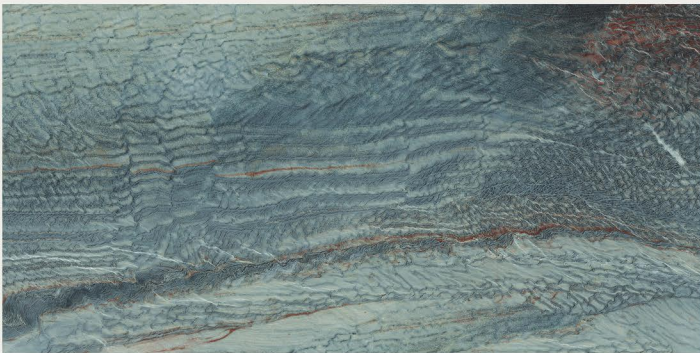

800x1600MM | 32"X64"

SHATVIK AQUA

RANDOM

FINISH | **DARK HIGHGLOSS**

NEW