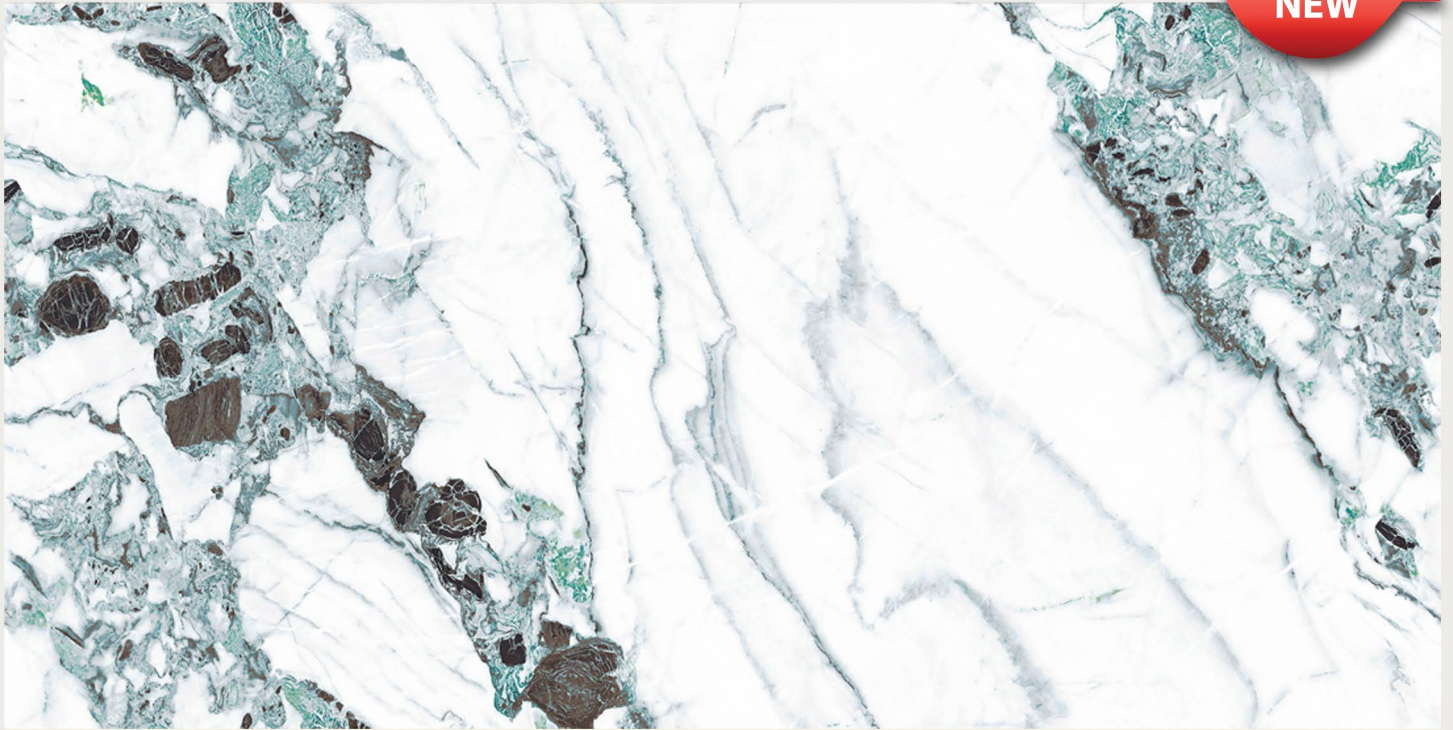

800x1600MM | 32"X64"

FUSION AQUA

RANDOM

FINISH | **DARK HIGHGLOSS**

NEW