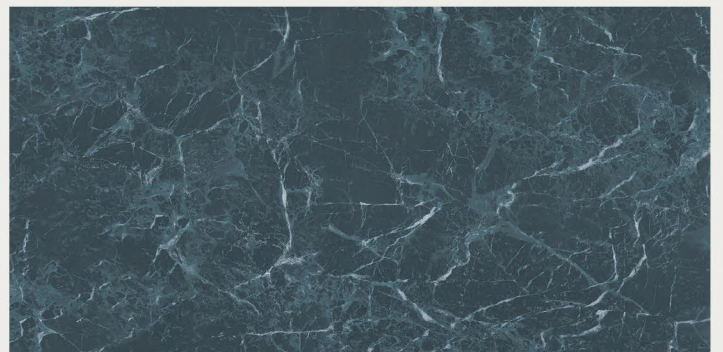

800x1600MM | 32"X64"

VERDE ALPI

RANDOM

FINISH | **DARK HIGHLIGHTS**

NEW