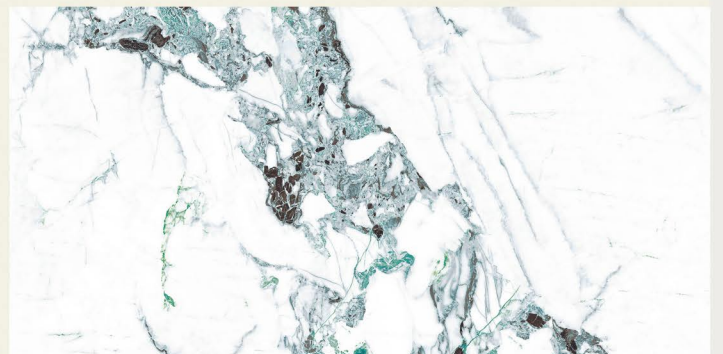

800x1600MM | 32"X64"

FUSION AQUA

RANDOM

FINISH | **DARK HIGHGLOSS**

NEW