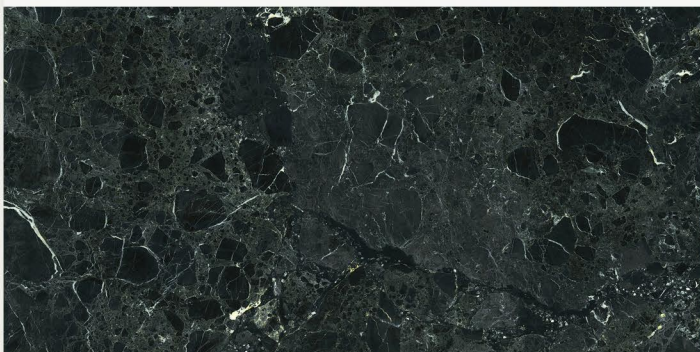

# SELENE STEEL

RANDOM

FINISH | **DARK HIGHGLOSS**

**NEW**

800x1600MM | 32"X64"