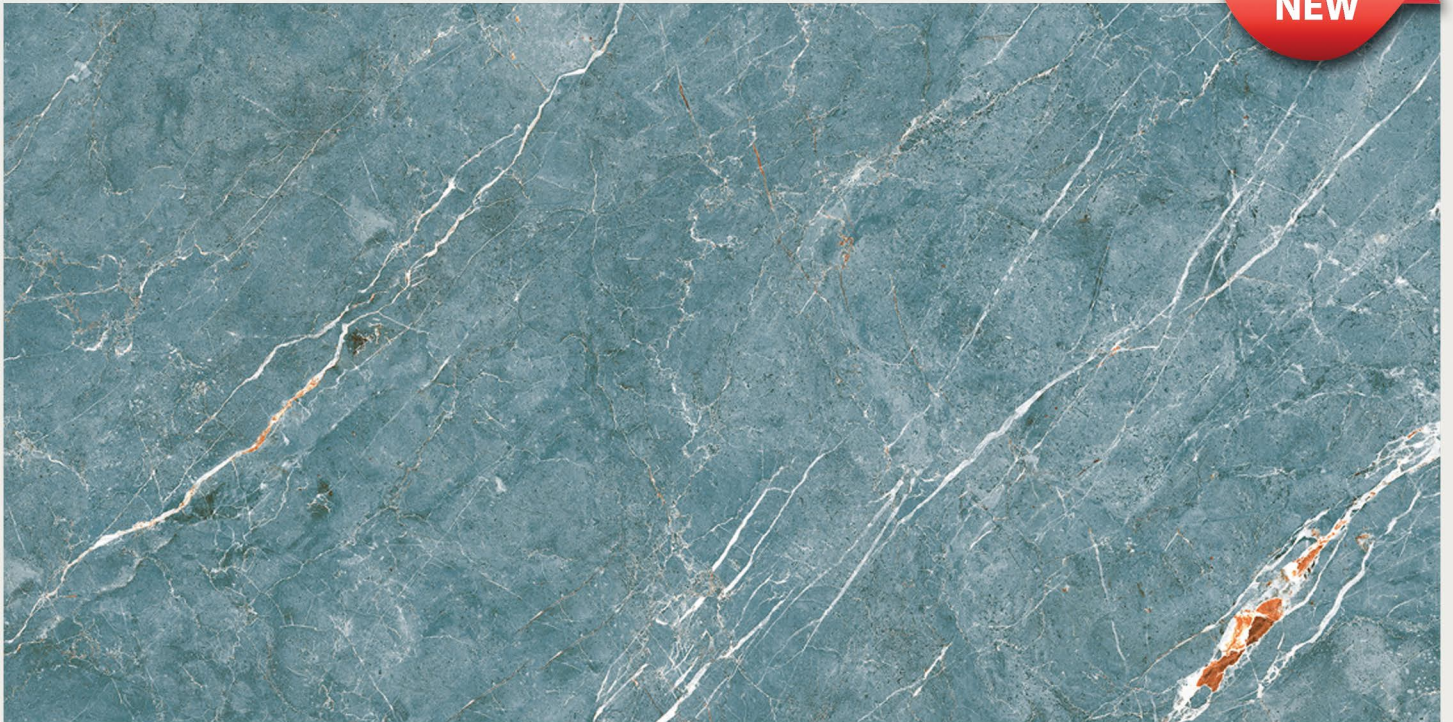

800x1600MM | 32"X64"

PIZZORI AQUA

RANDOM

FINISH | **DARK HIGHLIGHTS**

NEW