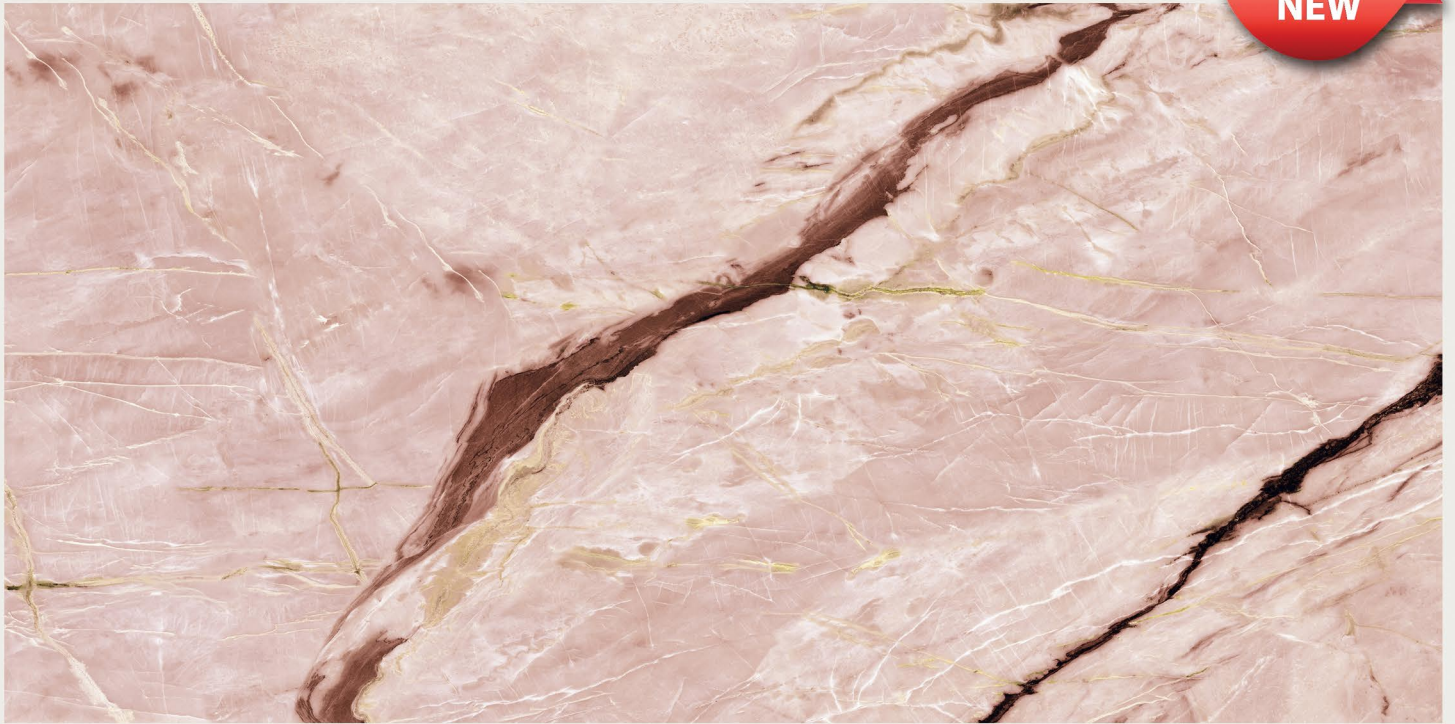

800x1600MM | 32"X64"

CANARIA RED

RANDOM

FINISH | **DARK HIGHGLOSS**

NEW