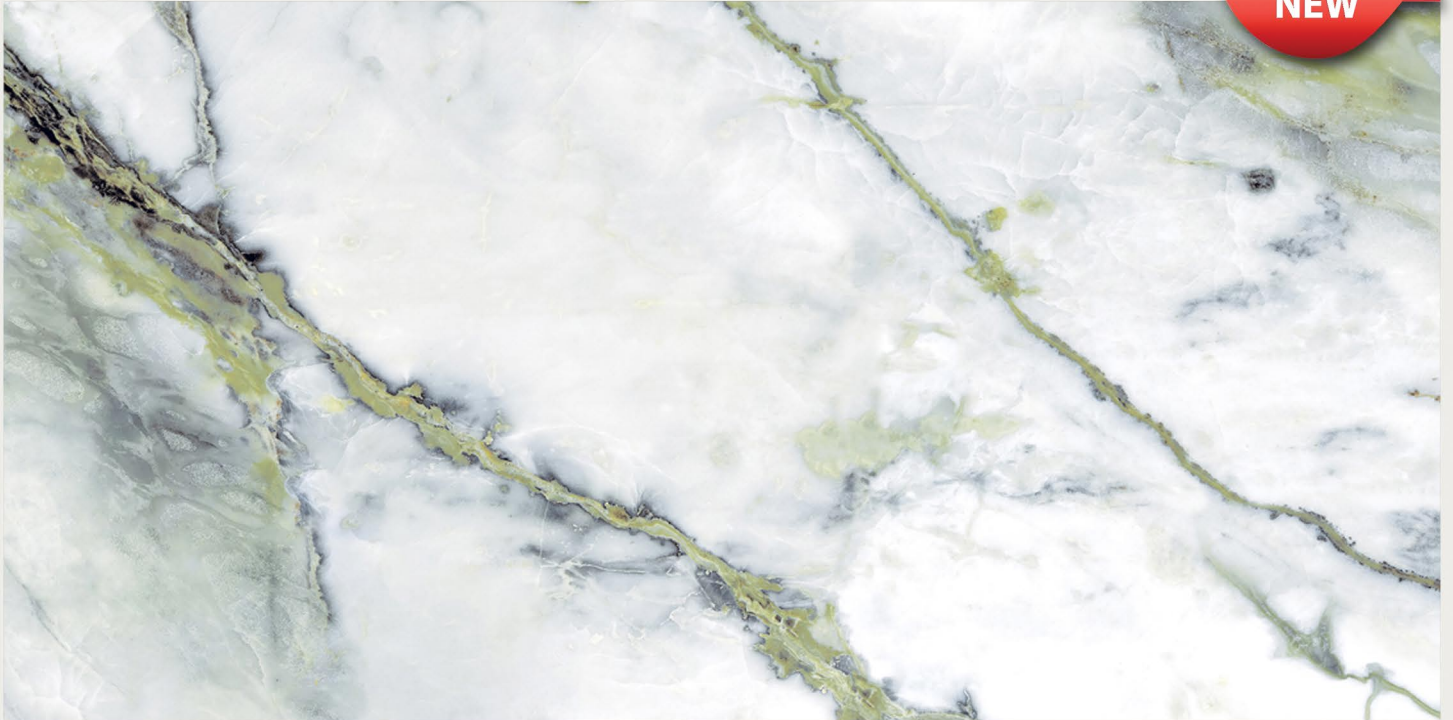

800x1600MM | 32"X64"

MINT GREEN

RANDOM

FINISH | DARK HIGHLIGHTS

NEW