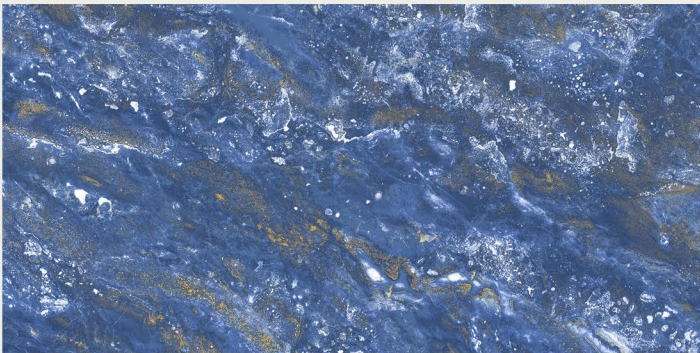

# RIVER BLUE

RANDOM

FINISH | **DARK HIGHGLOSS**

**NEW**

800x1600MM | 32"X64"