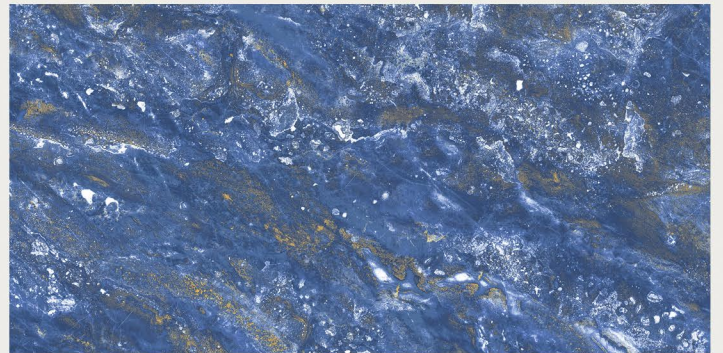

# RIVER BLUE

RANDOM

FINISH | **DARK HIGHGLOSS**

**NEW**

800x1600MM | 32"X64"