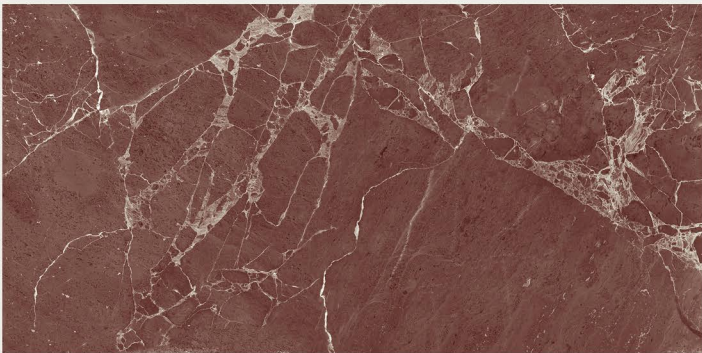

800x1600MM | 32"X64"

PARADISE RED

RANDOM

FINISH | **DARK HIGHGLOSS**

NEW