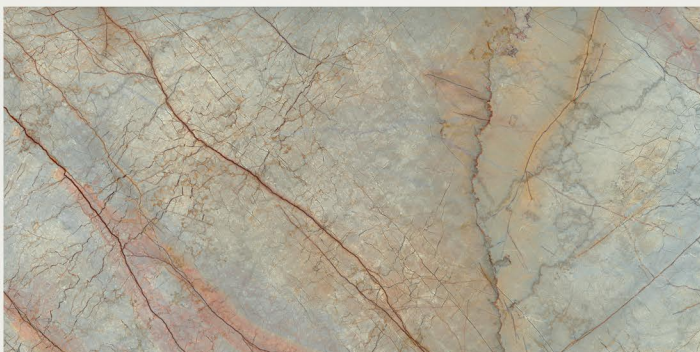

800x1600MM | 32"X64"

TROPICANO NATRAL

RANDOM

FINISH | **DARK HIGHGLOSS**

NEW