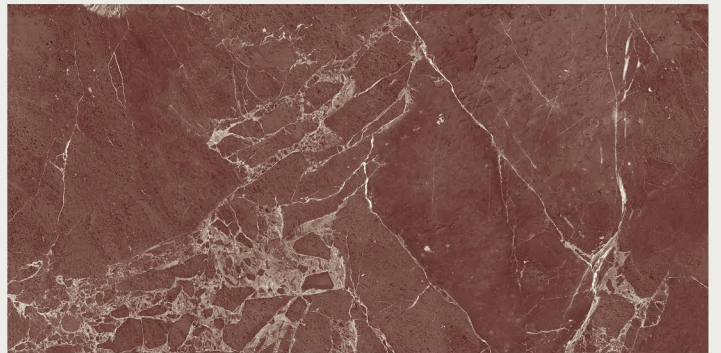

800x1600MM | 32"X64"

PARADISE RED

RANDOM

FINISH | **DARK HIGHGLOSS**

NEW