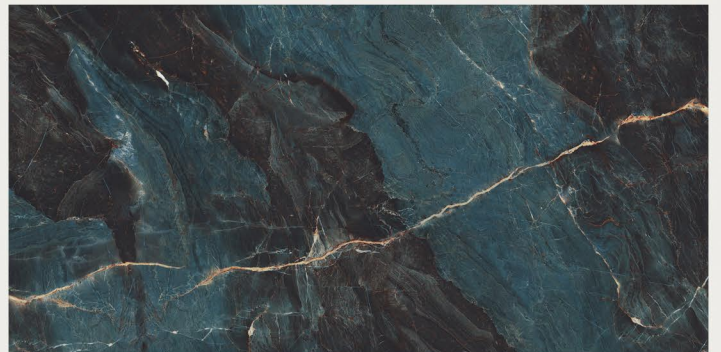

800x1600MM | 32"X64"

PULSE AQUA

RANDOM

FINISH | **DARK HIGHLIGHTS**

NEW