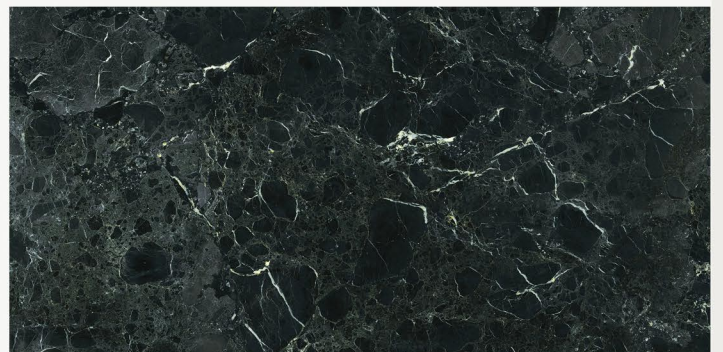

800x1600MM | 32"X64"

SELENE STEEL

RANDOM

FINISH | **DARK HIGHGLOSS**

NEW