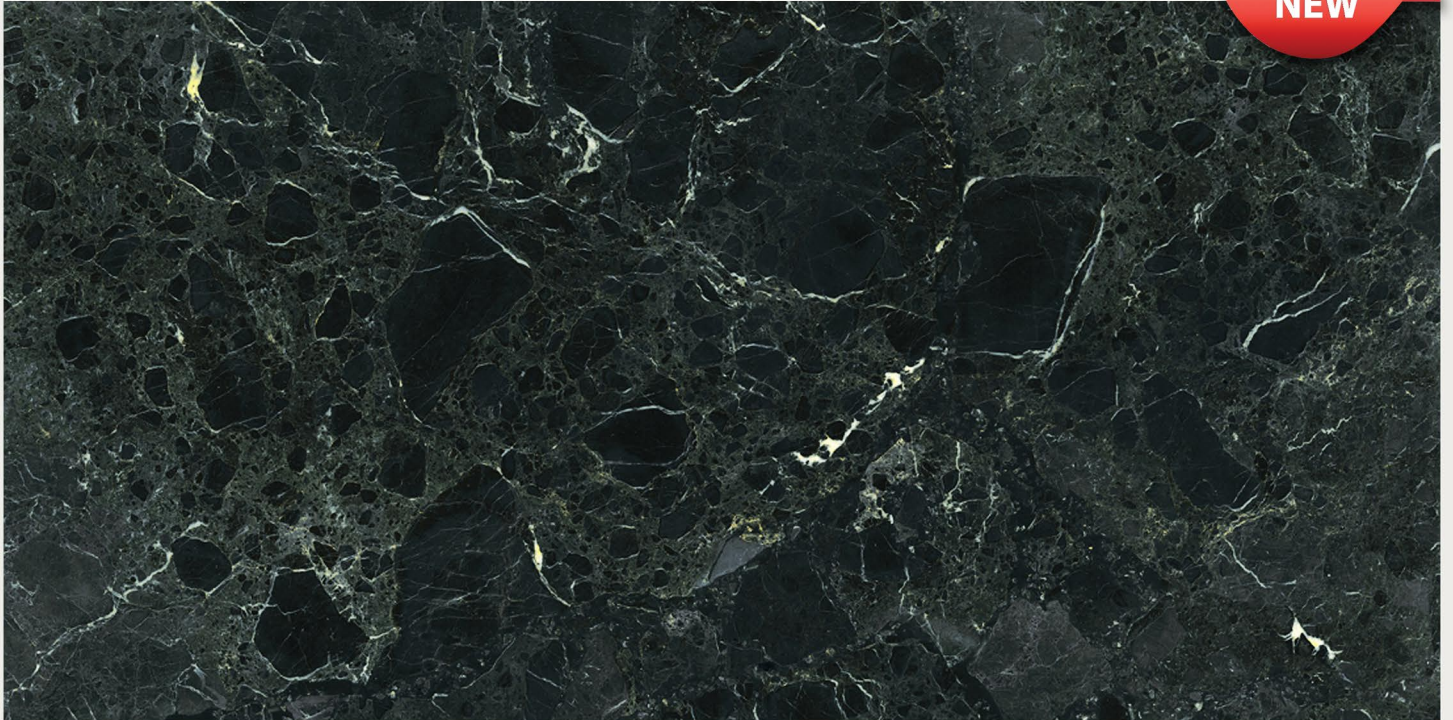

800x1600MM | 32"X64"

SELENE STEEL

RANDOM

FINISH | **DARK HIGHGLOSS**

NEW