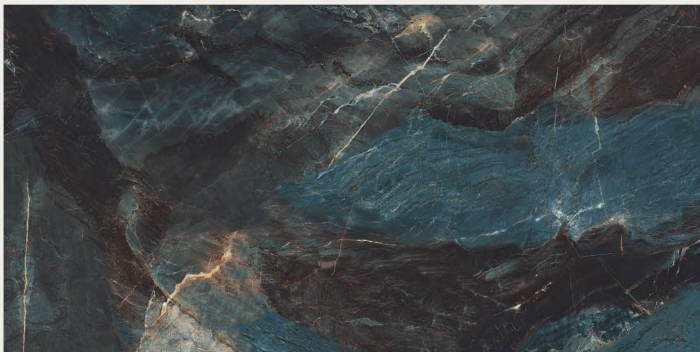

800x1600MM | 32"X64"

PULSE AQUA

RANDOM

FINISH | **DARK HIGHLIGHTS**

NEW