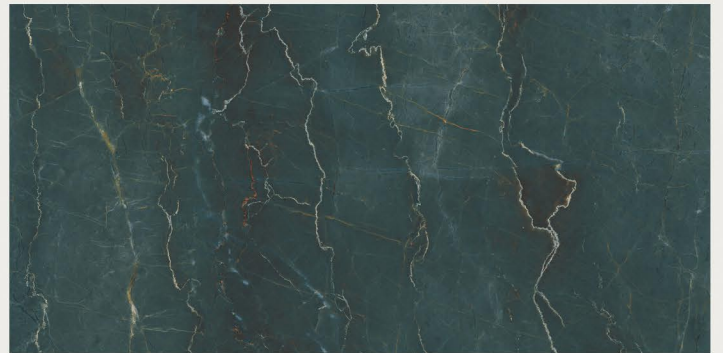

800x1600MM | 32"X64"

OCEAN AQUA

RANDOM

FINISH | **DARK HIGHLIGHTS**

NEW