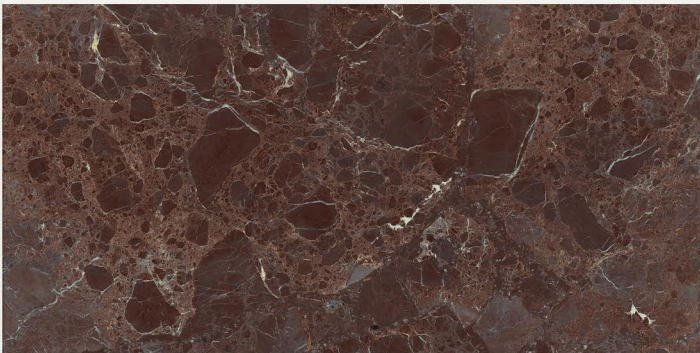

800x1600MM | 32"X64"

SELENE ROSSO

RANDOM

FINISH | **DARK HIGHGLOSS**

NEW