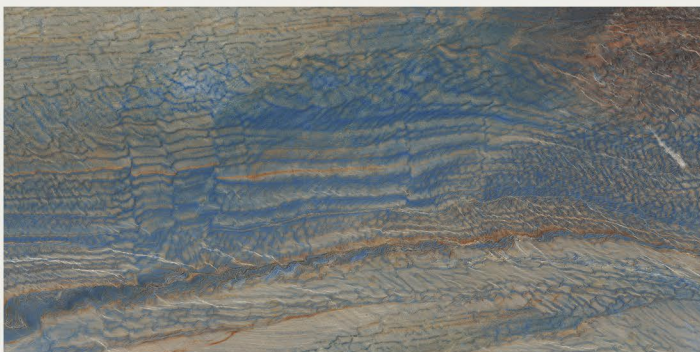

800x1600MM | 32"X64"

SHATVIK NATURAL

RANDOM

FINISH | **DARK HIGHGLOSS**

NEW