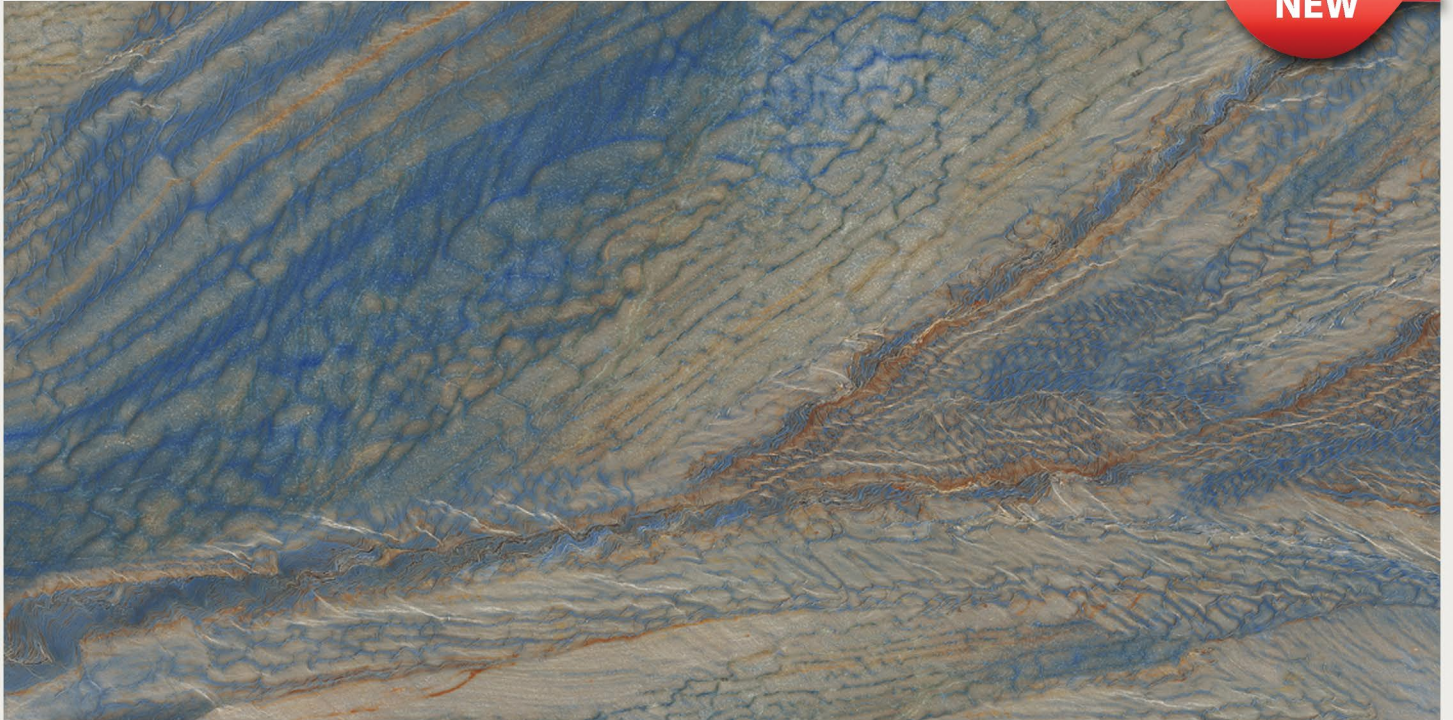

800x1600MM | 32"X64"

SHATVIK NATURAL

RANDOM

FINISH | **DARK HIGHGLOSS**

NEW