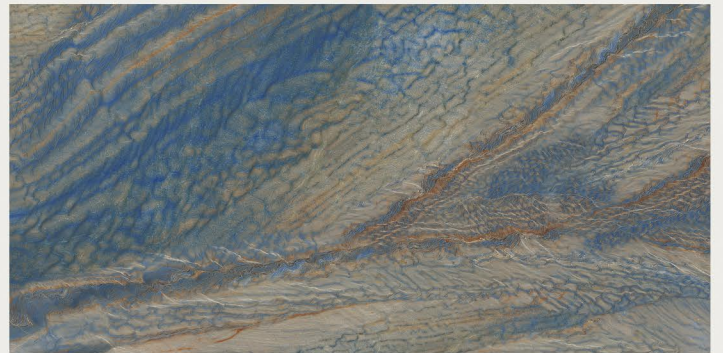

800x1600MM | 32"X64"

SHATVIK NATURAL

RANDOM

FINISH | **DARK HIGHGLOSS**

NEW