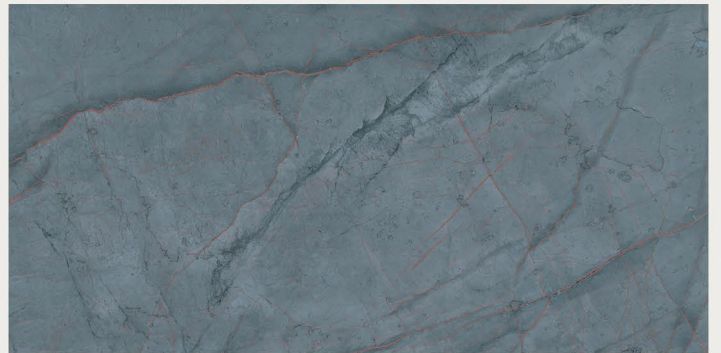

800x1600MM | 32"X64"

BELIZE SEA

RANDOM

FINISH | **DARK HIGHGLOSS**

NEW