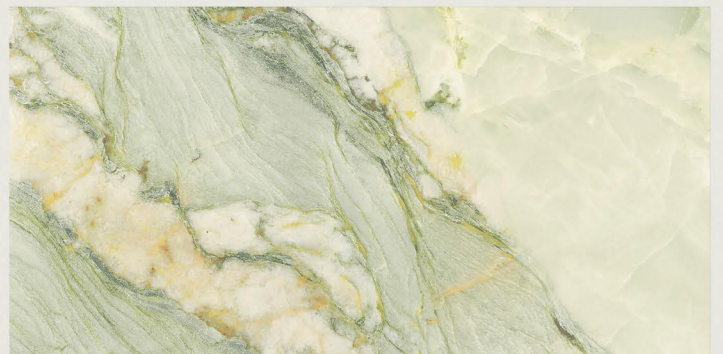

800x1600MM | 32"X64"

LUSH FOREST

RANDOM

FINISH | **DARK HIGHGLOSS**