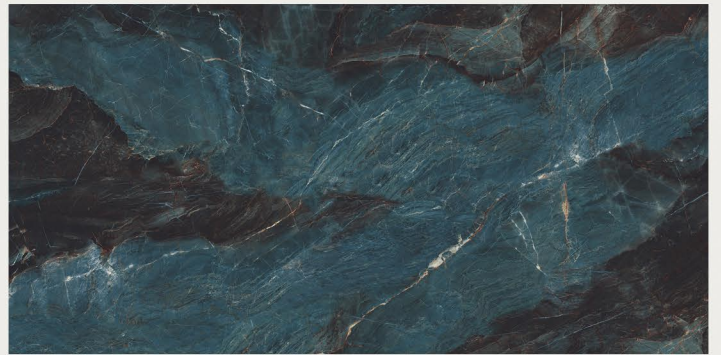

800x1600MM | 32"X64"

PULSE AQUA

RANDOM

FINISH | **DARK HIGHLIGHTS**

NEW