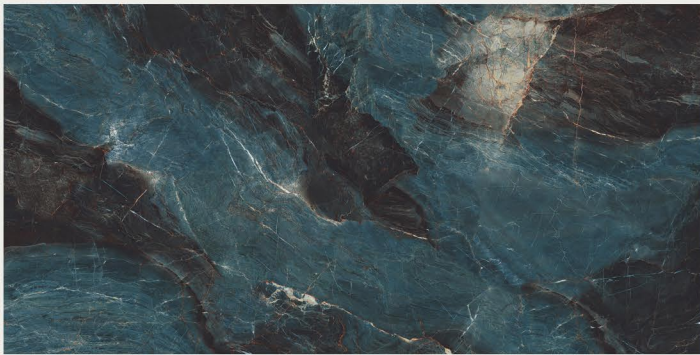

800x1600MM | 32"X64"

PULSE AQUA

RANDOM

FINISH | **DARK HIGHLIGHTS**

NEW