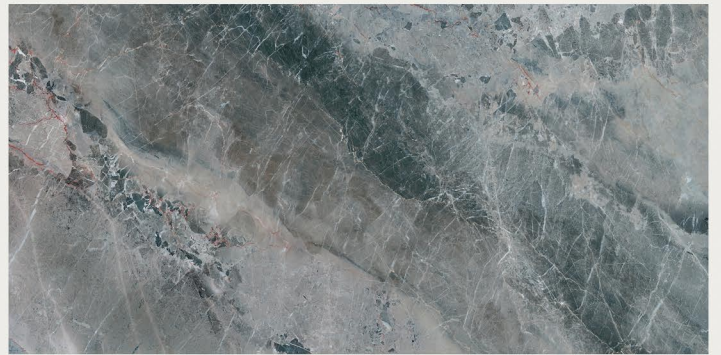

800x1600MM | 32"X64"

AQUAMARINE

RANDOM

FINISH | **DARK HIGHGLOSS**

NEW