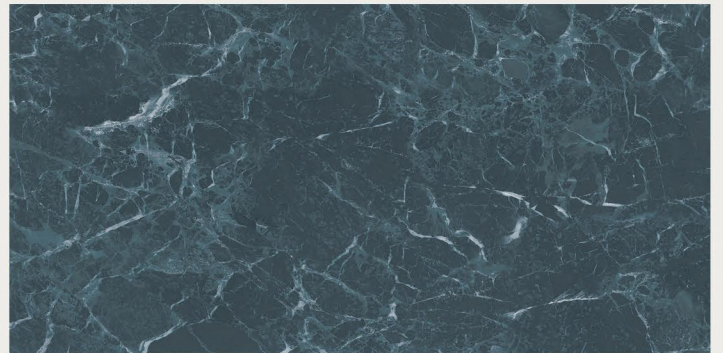

800x1600MM | 32"X64"

VERDE ALPI

RANDOM

FINISH | **DARK HIGHLIGHTS**

NEW