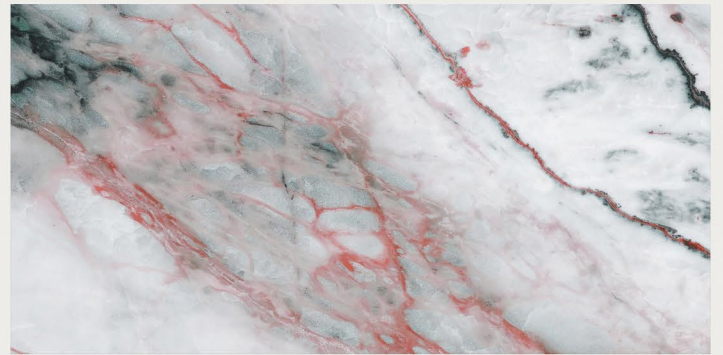

800x1600MM | 32"X64"

MINT RED

RANDOM

FINISH | **DARK HIGHGLOSS**

NEW