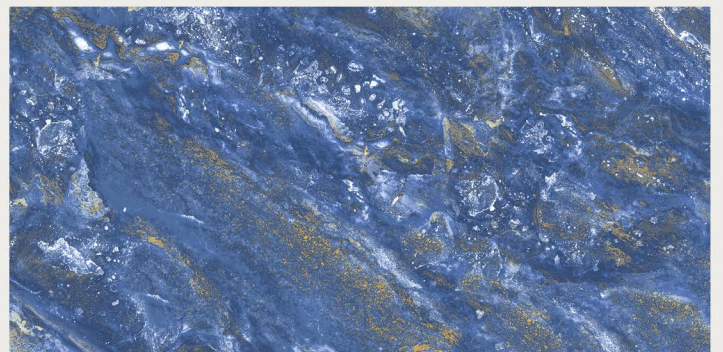

# RIVER BLUE

RANDOM

FINISH | **DARK HIGHGLOSS**

**NEW**

800x1600MM | 32"X64"