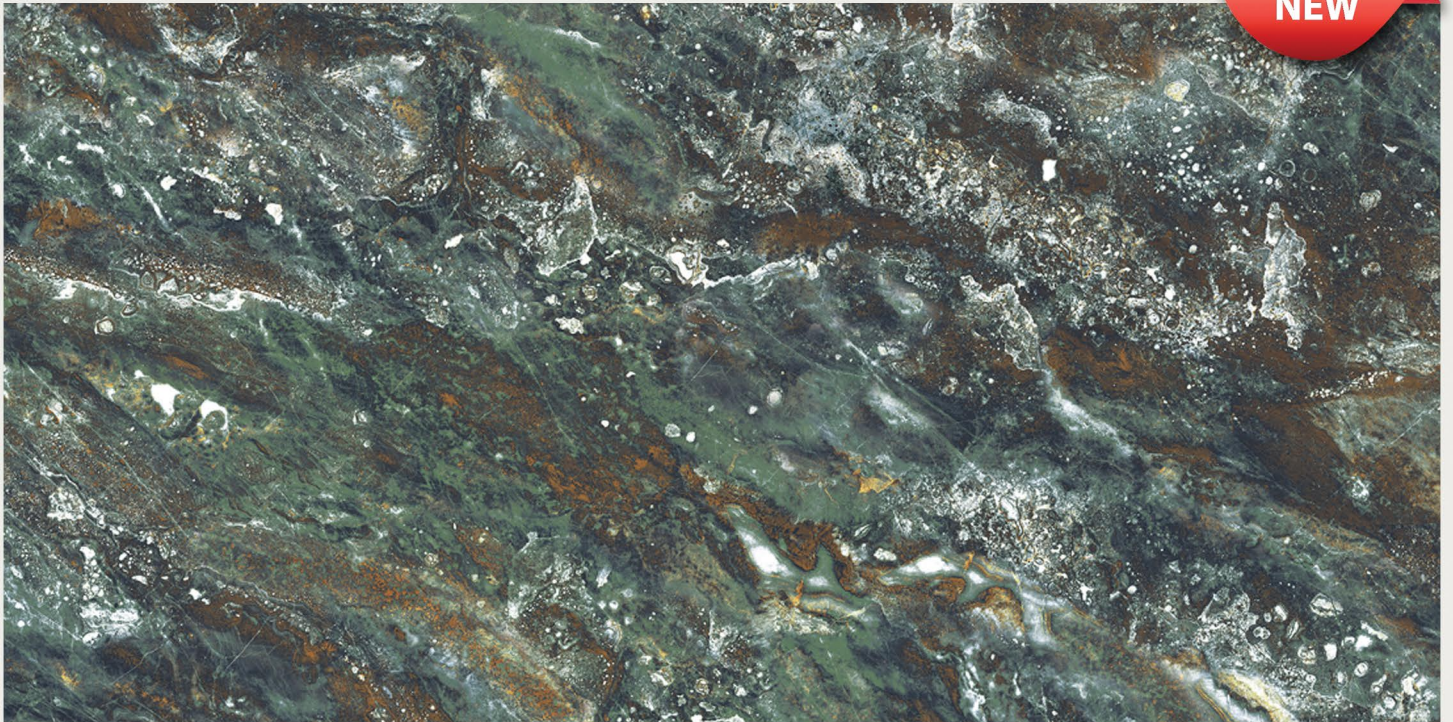

800x1600MM | 32"X64"

RIVER GREEN

RANDOM

FINISH | **DARK HIGHGLOSS**

NEW