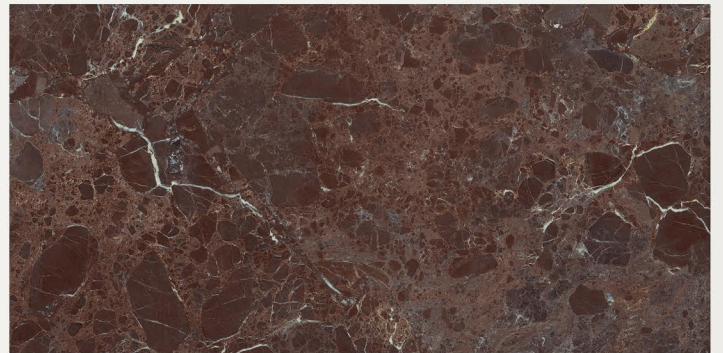

800x1600MM | 32"X64"

SELENE ROSSO

RANDOM

FINISH | **DARK HIGHGLOSS**

NEW