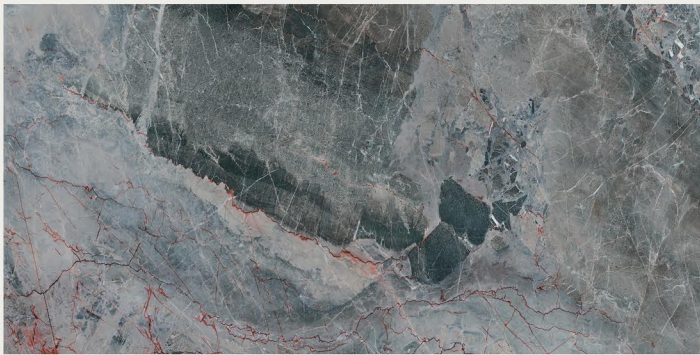

800x1600MM | 32"X64"

AQUAMARINE

RANDOM

FINISH | **DARK HIGHGLOSS**

NEW