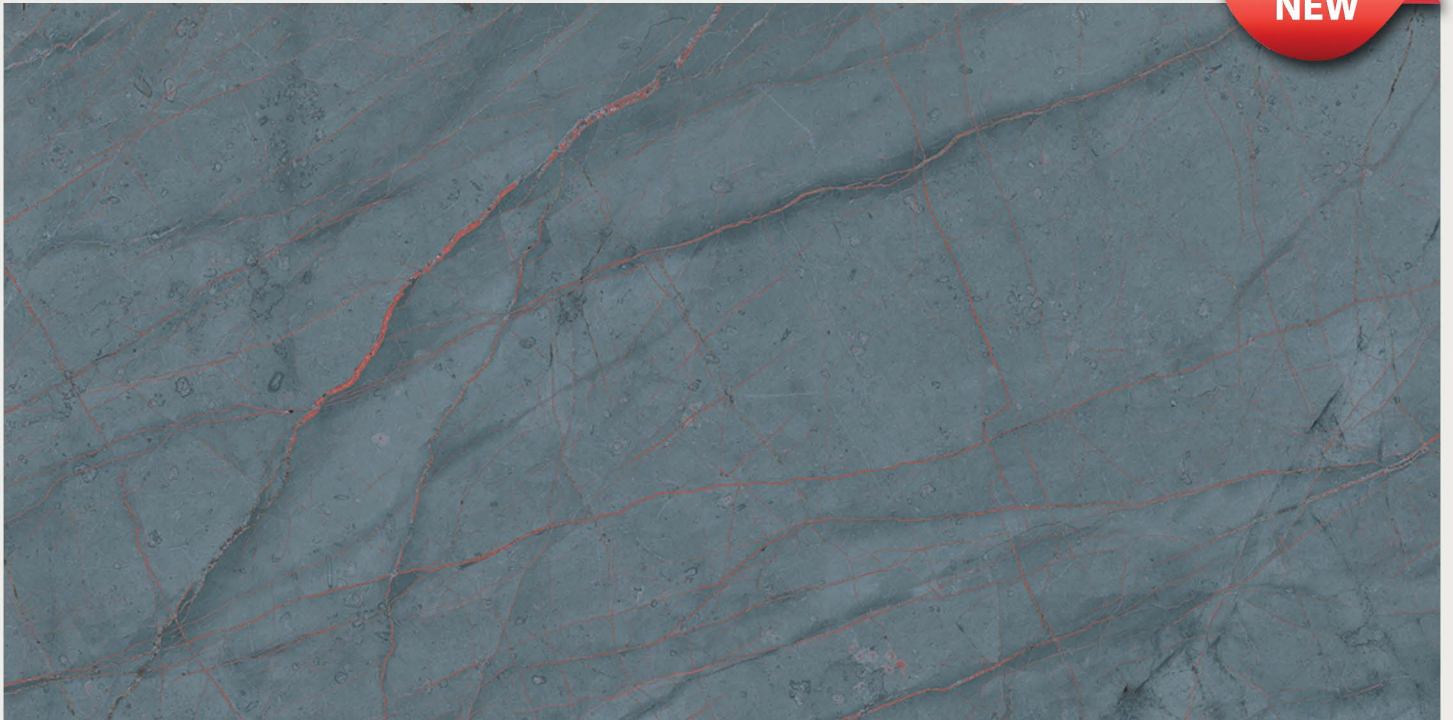

800x1600MM | 32"X64"

BELIZE SEA

RANDOM

FINISH | **DARK HIGHGLOSS**

NEW