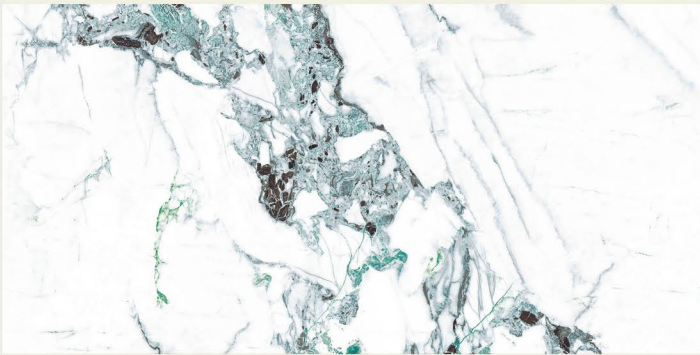

800x1600MM | 32"X64"

FUSION AQUA

RANDOM

FINISH | **DARK HIGHGLOSS**

NEW