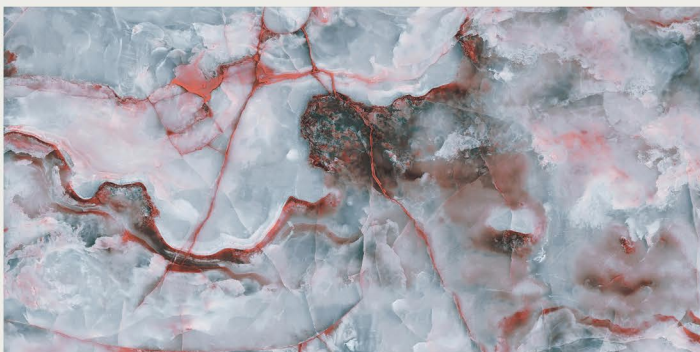

800x1600MM | 32"X64"

OCEAN ONYX

RANDOM

FINISH | **DARK HIGHGLOSS**

NEW