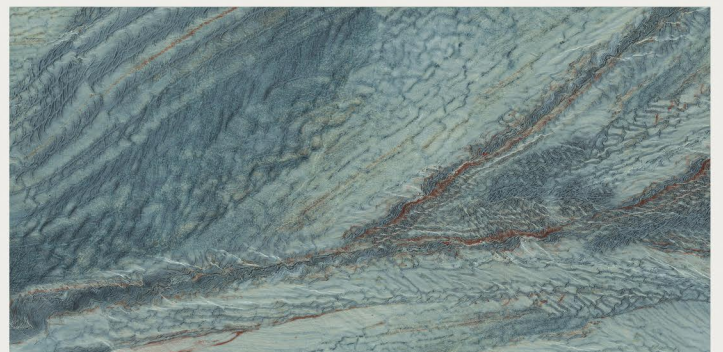

800x1600MM | 32"X64"

SHATVIK AQUA

RANDOM

FINISH | **DARK HIGHGLOSS**

NEW