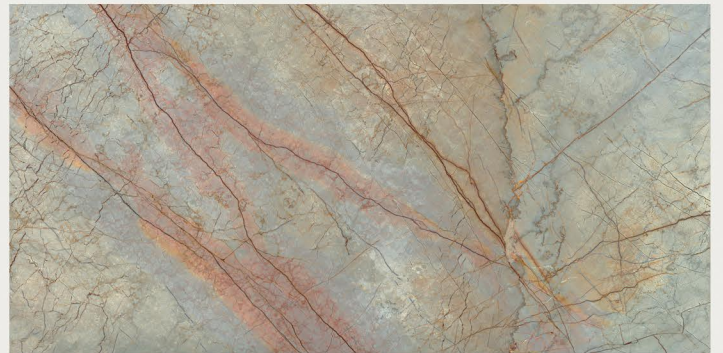

800x1600MM | 32"X64"

TROPICANO NATRAL

RANDOM

FINISH | **DARK HIGHGLOSS**

NEW