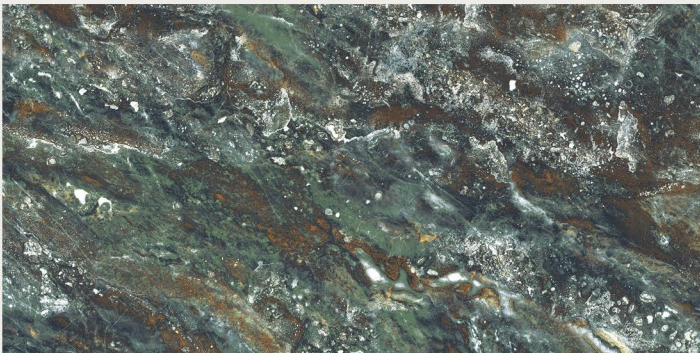

800x1600MM | 32"X64"

RIVER GREEN

RANDOM

FINISH | **DARK HIGHGLOSS**

NEW