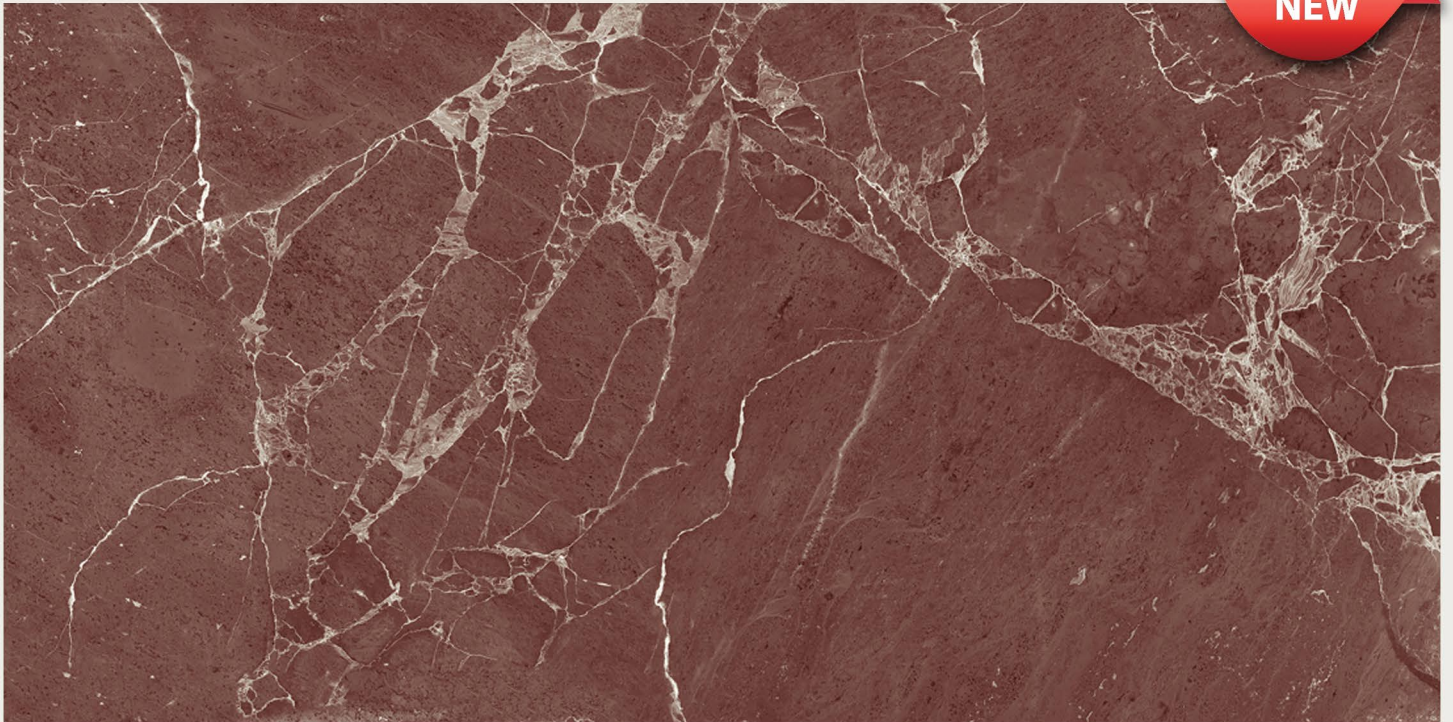

800x1600MM | 32"X64"

PARADISE RED

RANDOM

FINISH | **DARK HIGHGLOSS**

NEW