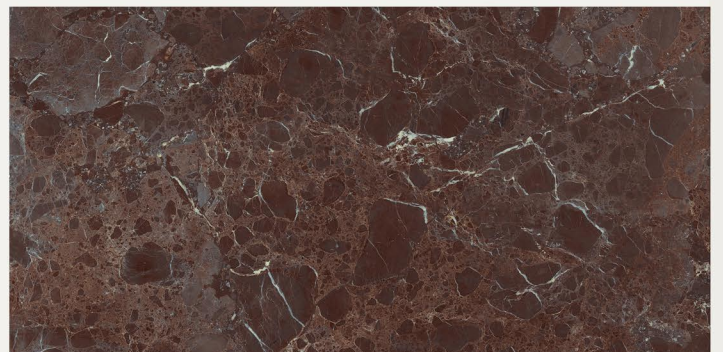

800x1600MM | 32"X64"

SELENE ROSSO

RANDOM

FINISH | **DARK HIGHGLOSS**

NEW