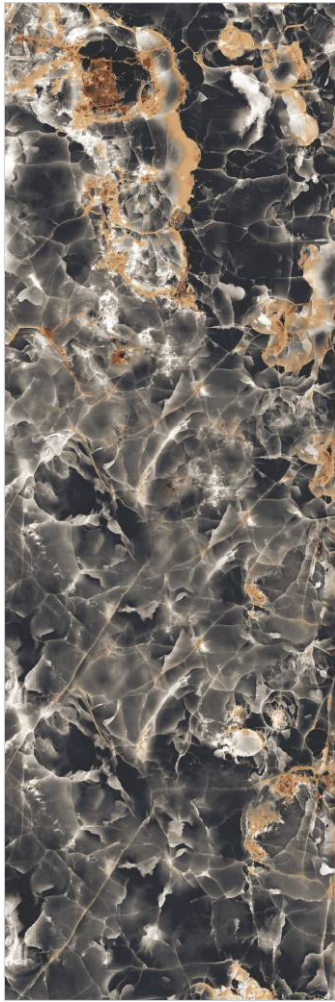

OPAL BLUE

TYPOGOY
COLOR BODY

THICKNESS
15mm

SIZE
800x2400mm

FINISH
GLOSSY

**BRESSA
BLACK**

SIZE - 800x2400mm

TYPOOGY - COLOR BODY