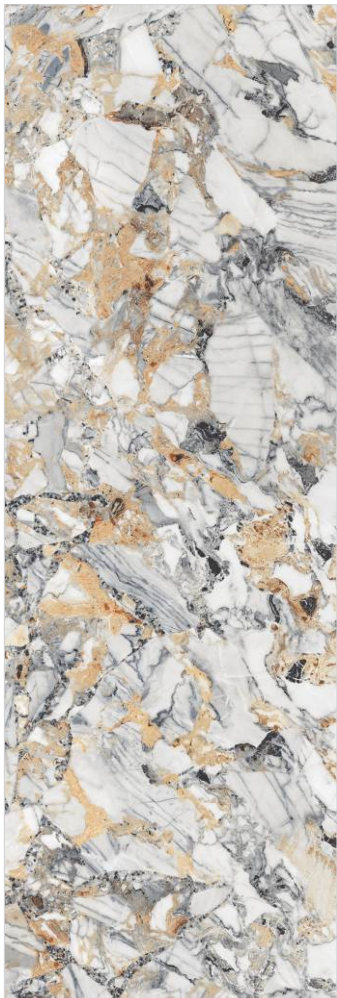

EXOTIC WHITE

SIZE - 800x2400mm

TYPOGOY - COLOR BODY

THICKNESS - 15mm

FINISH - GLOSSY

FACE 1