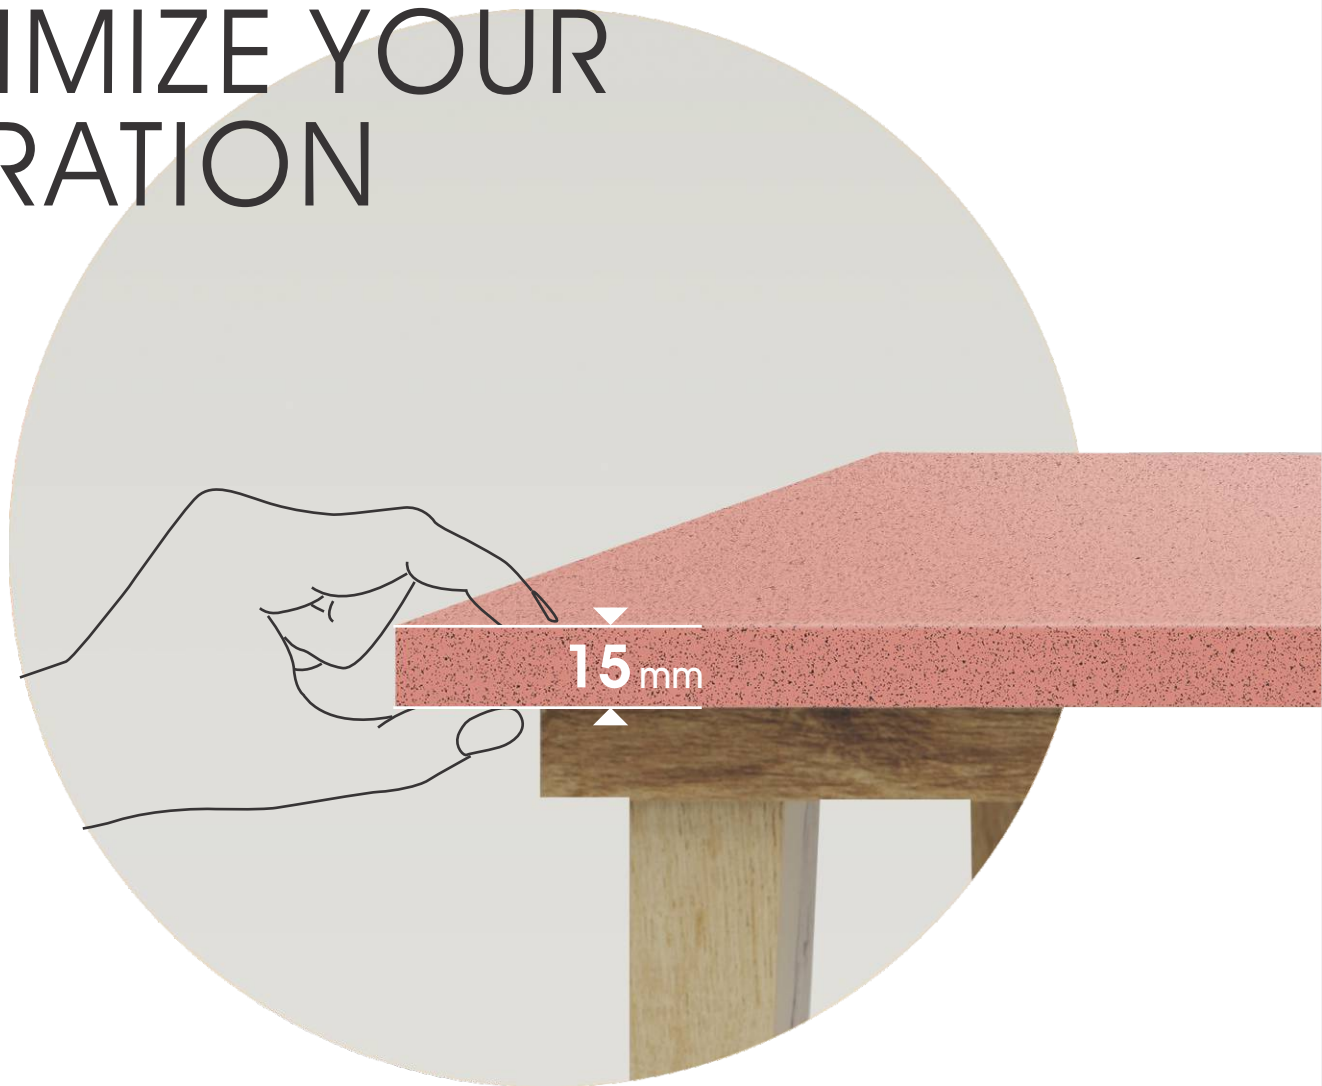

01 SIZE

PERFECT SIZE THAT MAXIMIZE YOUR ASPIRATION

FULLBODY
800x2400mm

Our Smart Solid Surface is so innovative and versatile that they break down the barriers between surfaces for architecture and furnishing, between indoor and outdoor use. These tiles are not just the perfect size and modular formats for any flooring or wall, but also can dress everything, from the walls of a skyscraper to a garden table. With Our, the freedom to design grows, with solutions that were impossible until yesterday.