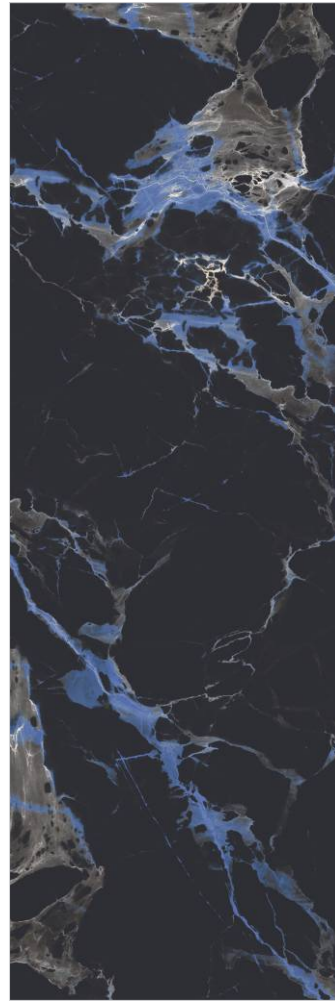

**OCEAN
BLUE**

SIZE - 800x2400mm

TYPOGOGY - COLOR BODY

THICKNESS - 15mm

FINISH - GLOSSY