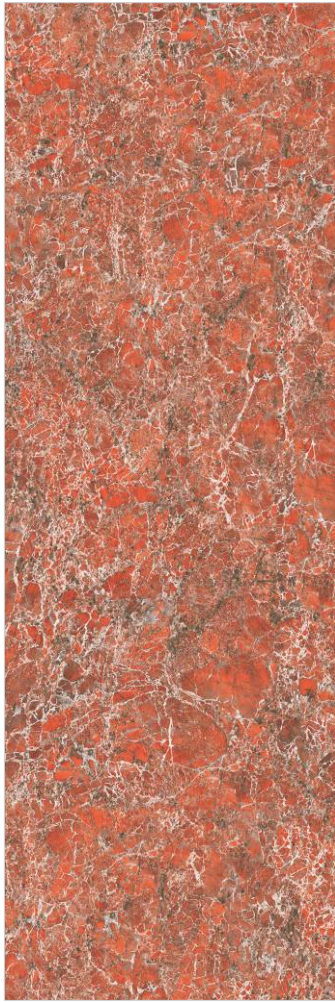

SIZE
800x2400mm

FINISH
GLOSSY

RED COLOR BODY

BOLD HUES
CREATE SPACES
WITH A STRONG
PERSONALITY

**FIRE
EMPRA**

SIZE - 800x2400mm

TYPOOGY - COLOR BODY

THICKNESS - 15mm