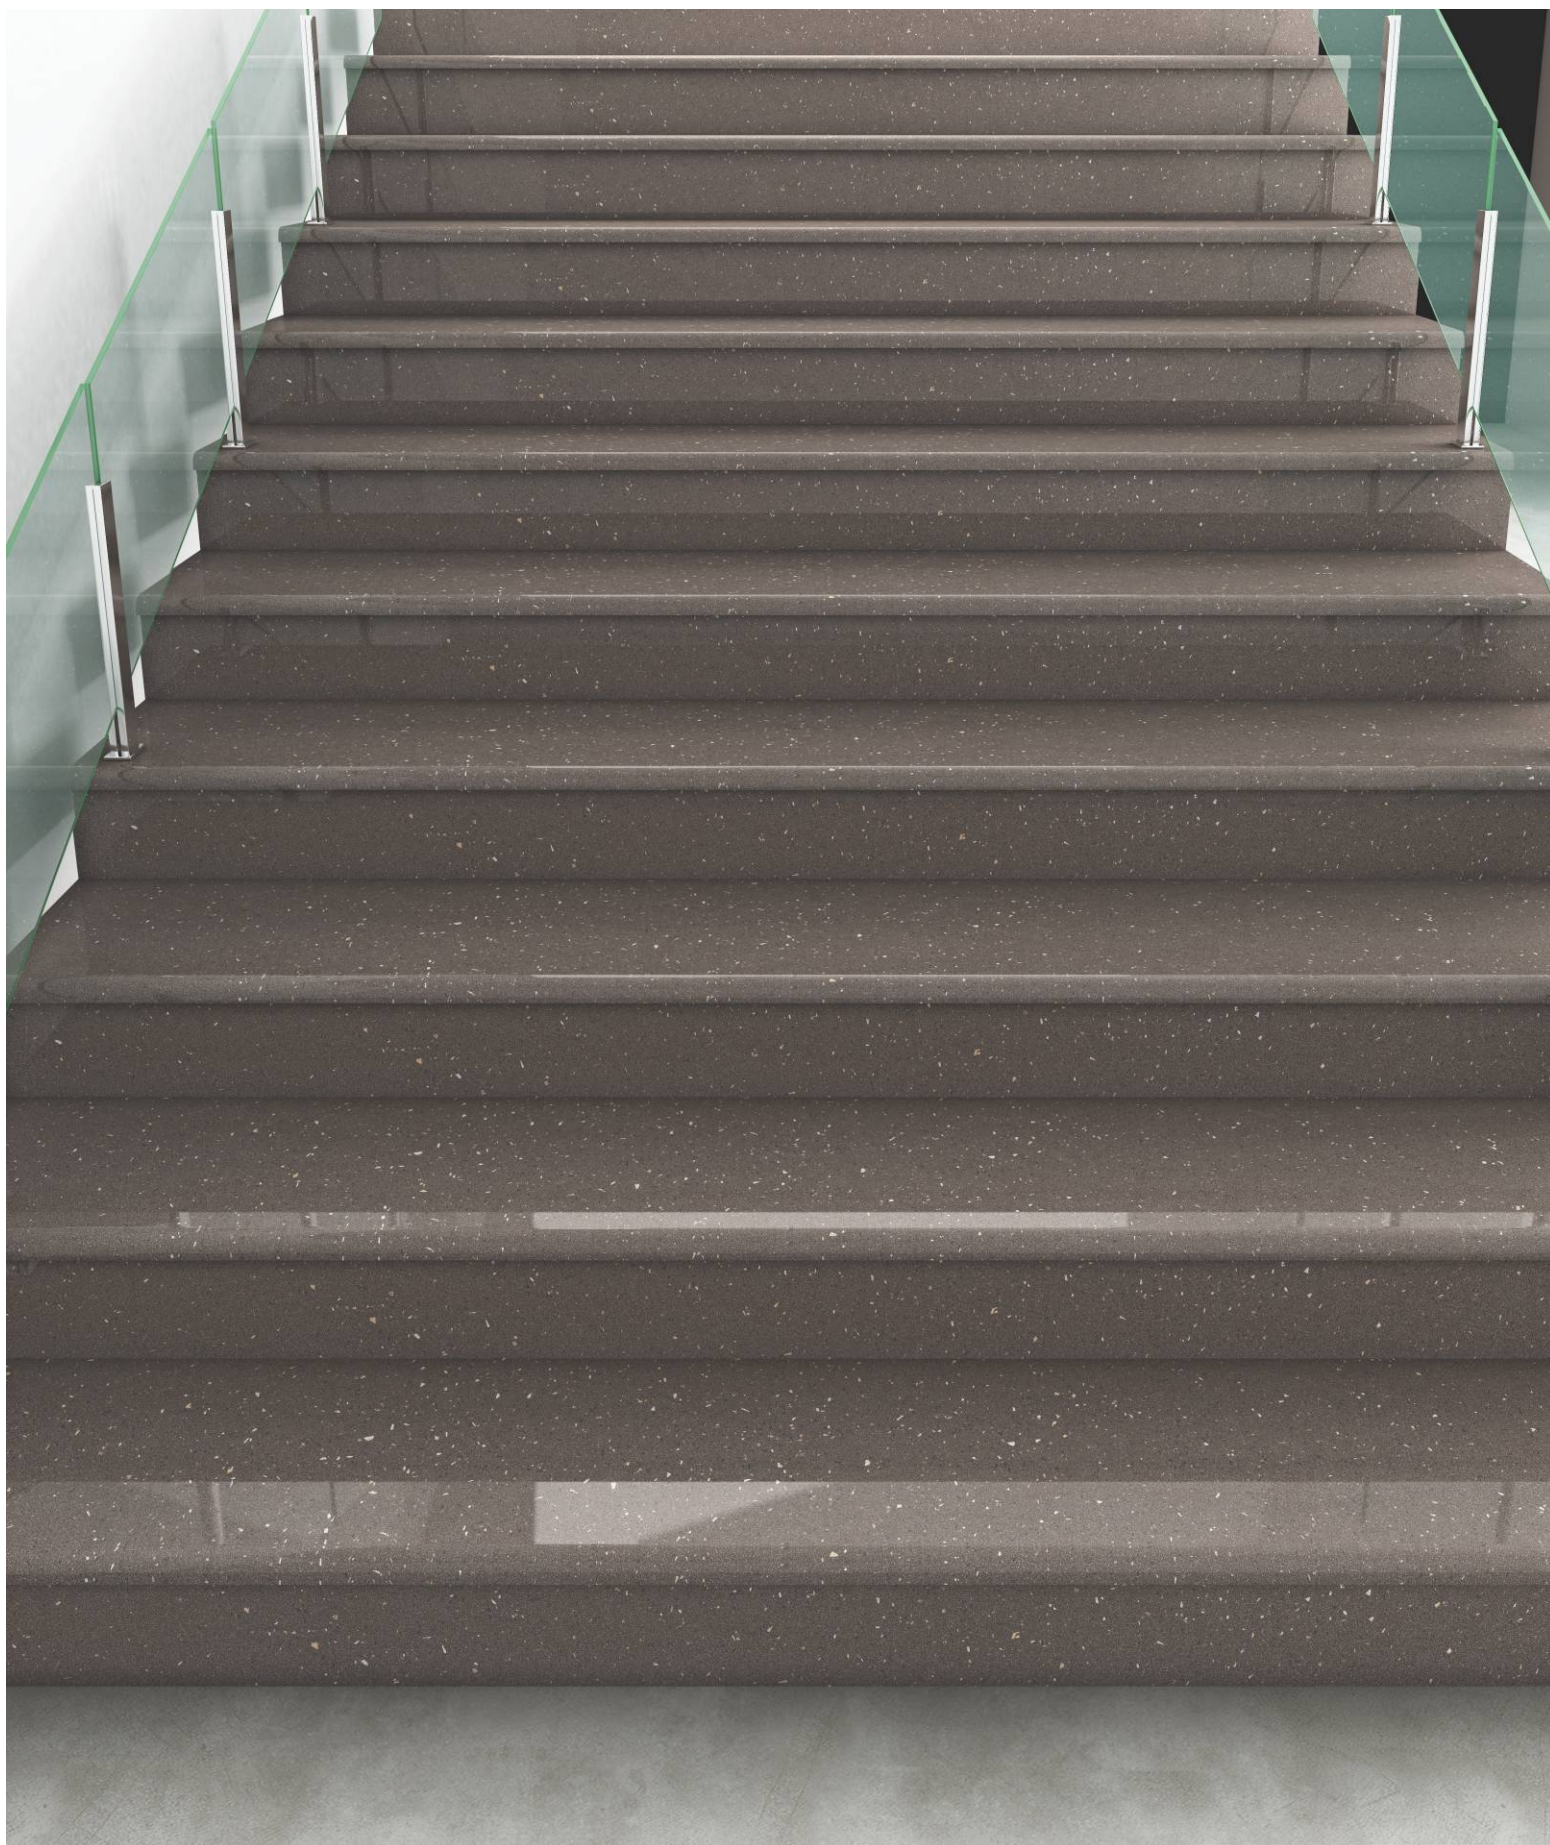

F E R R O C H I P S

TYPOPOGY
FULLBODY

THICKNESS
15mm

SIZE
800x2400mm

FINISH
GLOSSY