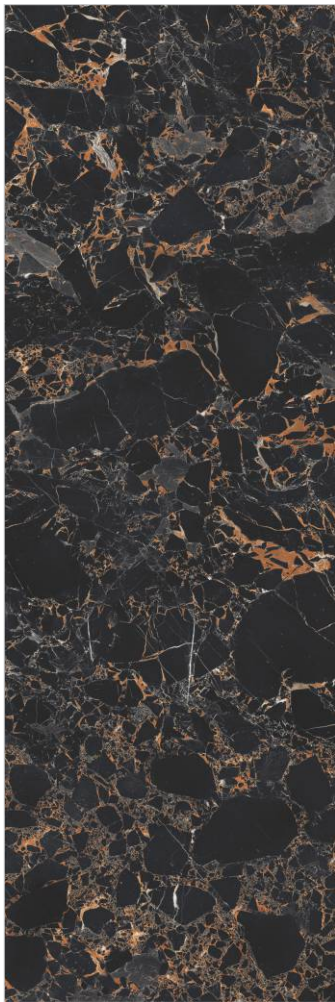

FACE 1

M U S H R O O M B L A C K

TYPOLOGY
COLOR BODY

THICKNESS
15mm

SIZE
800x2400mm

FINISH
GLOSSY

**THUNDER
BLACK**

SIZE - 800x2400mm