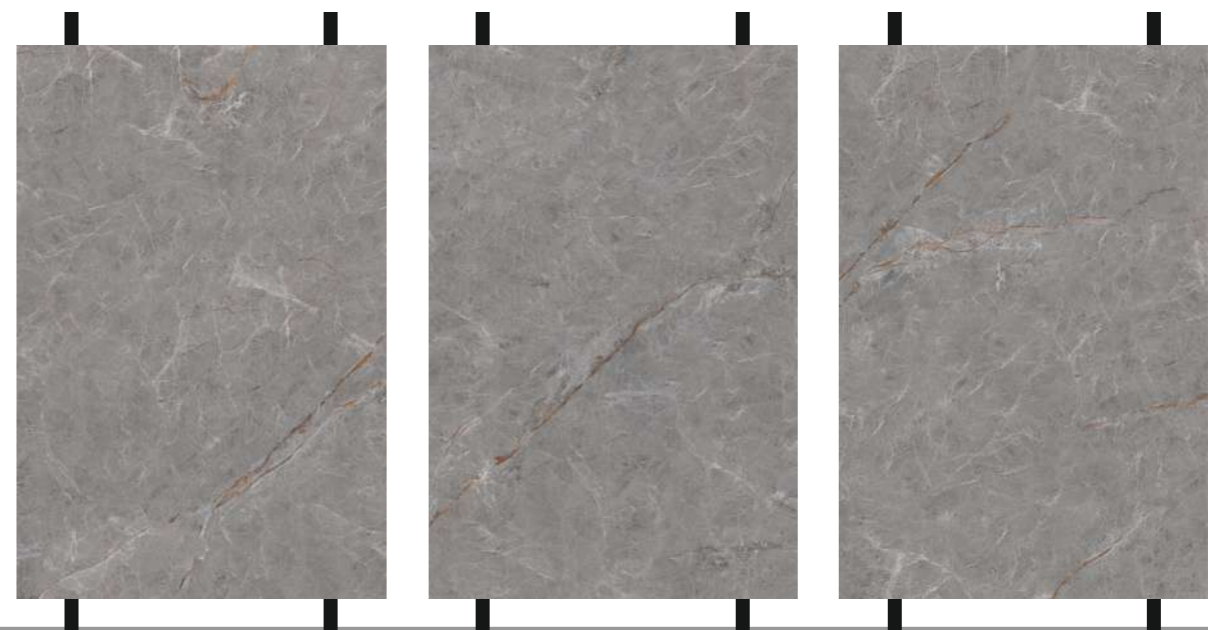

TECHNICAL SPECIFICATIONS

POLISHED

COLOR
BODY

MULTI
RANDOM

15MM

WALL

FLOOR

ARCHITECTURE

IS ALL AROUND