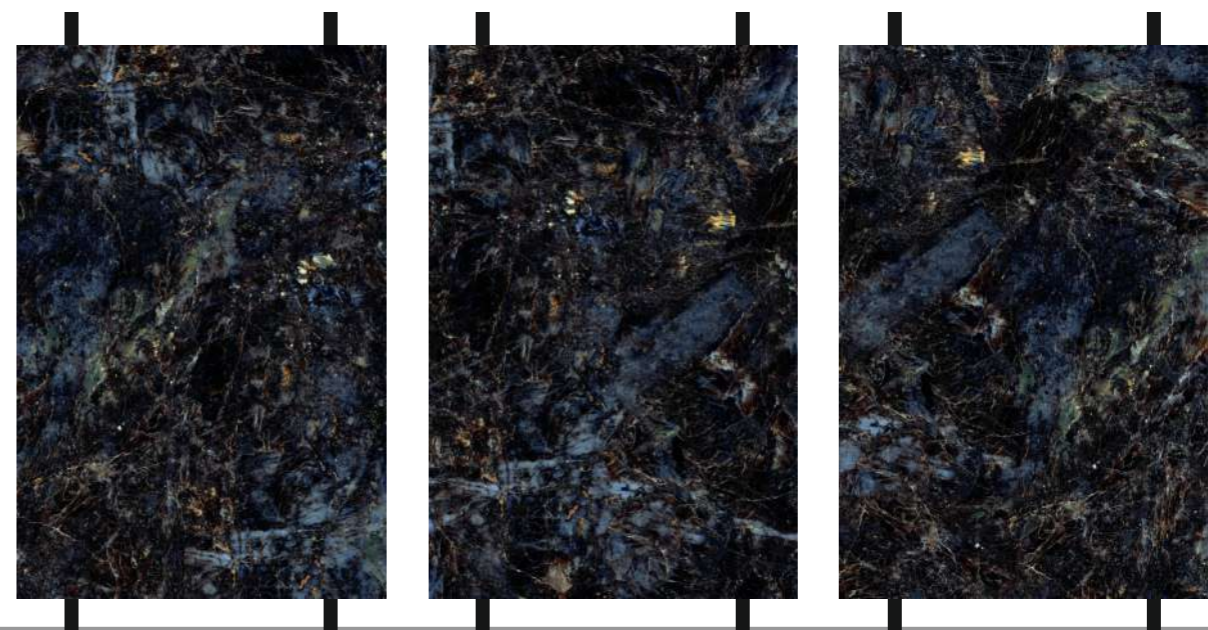

RAIN FOREST

TECHNICAL SPECIFICATIONS

POLISHED

COLOR BODY

MULTI RANDOM

15MM

WALL

FLOOR

ARCHITECTURE

IS ALL AROUND