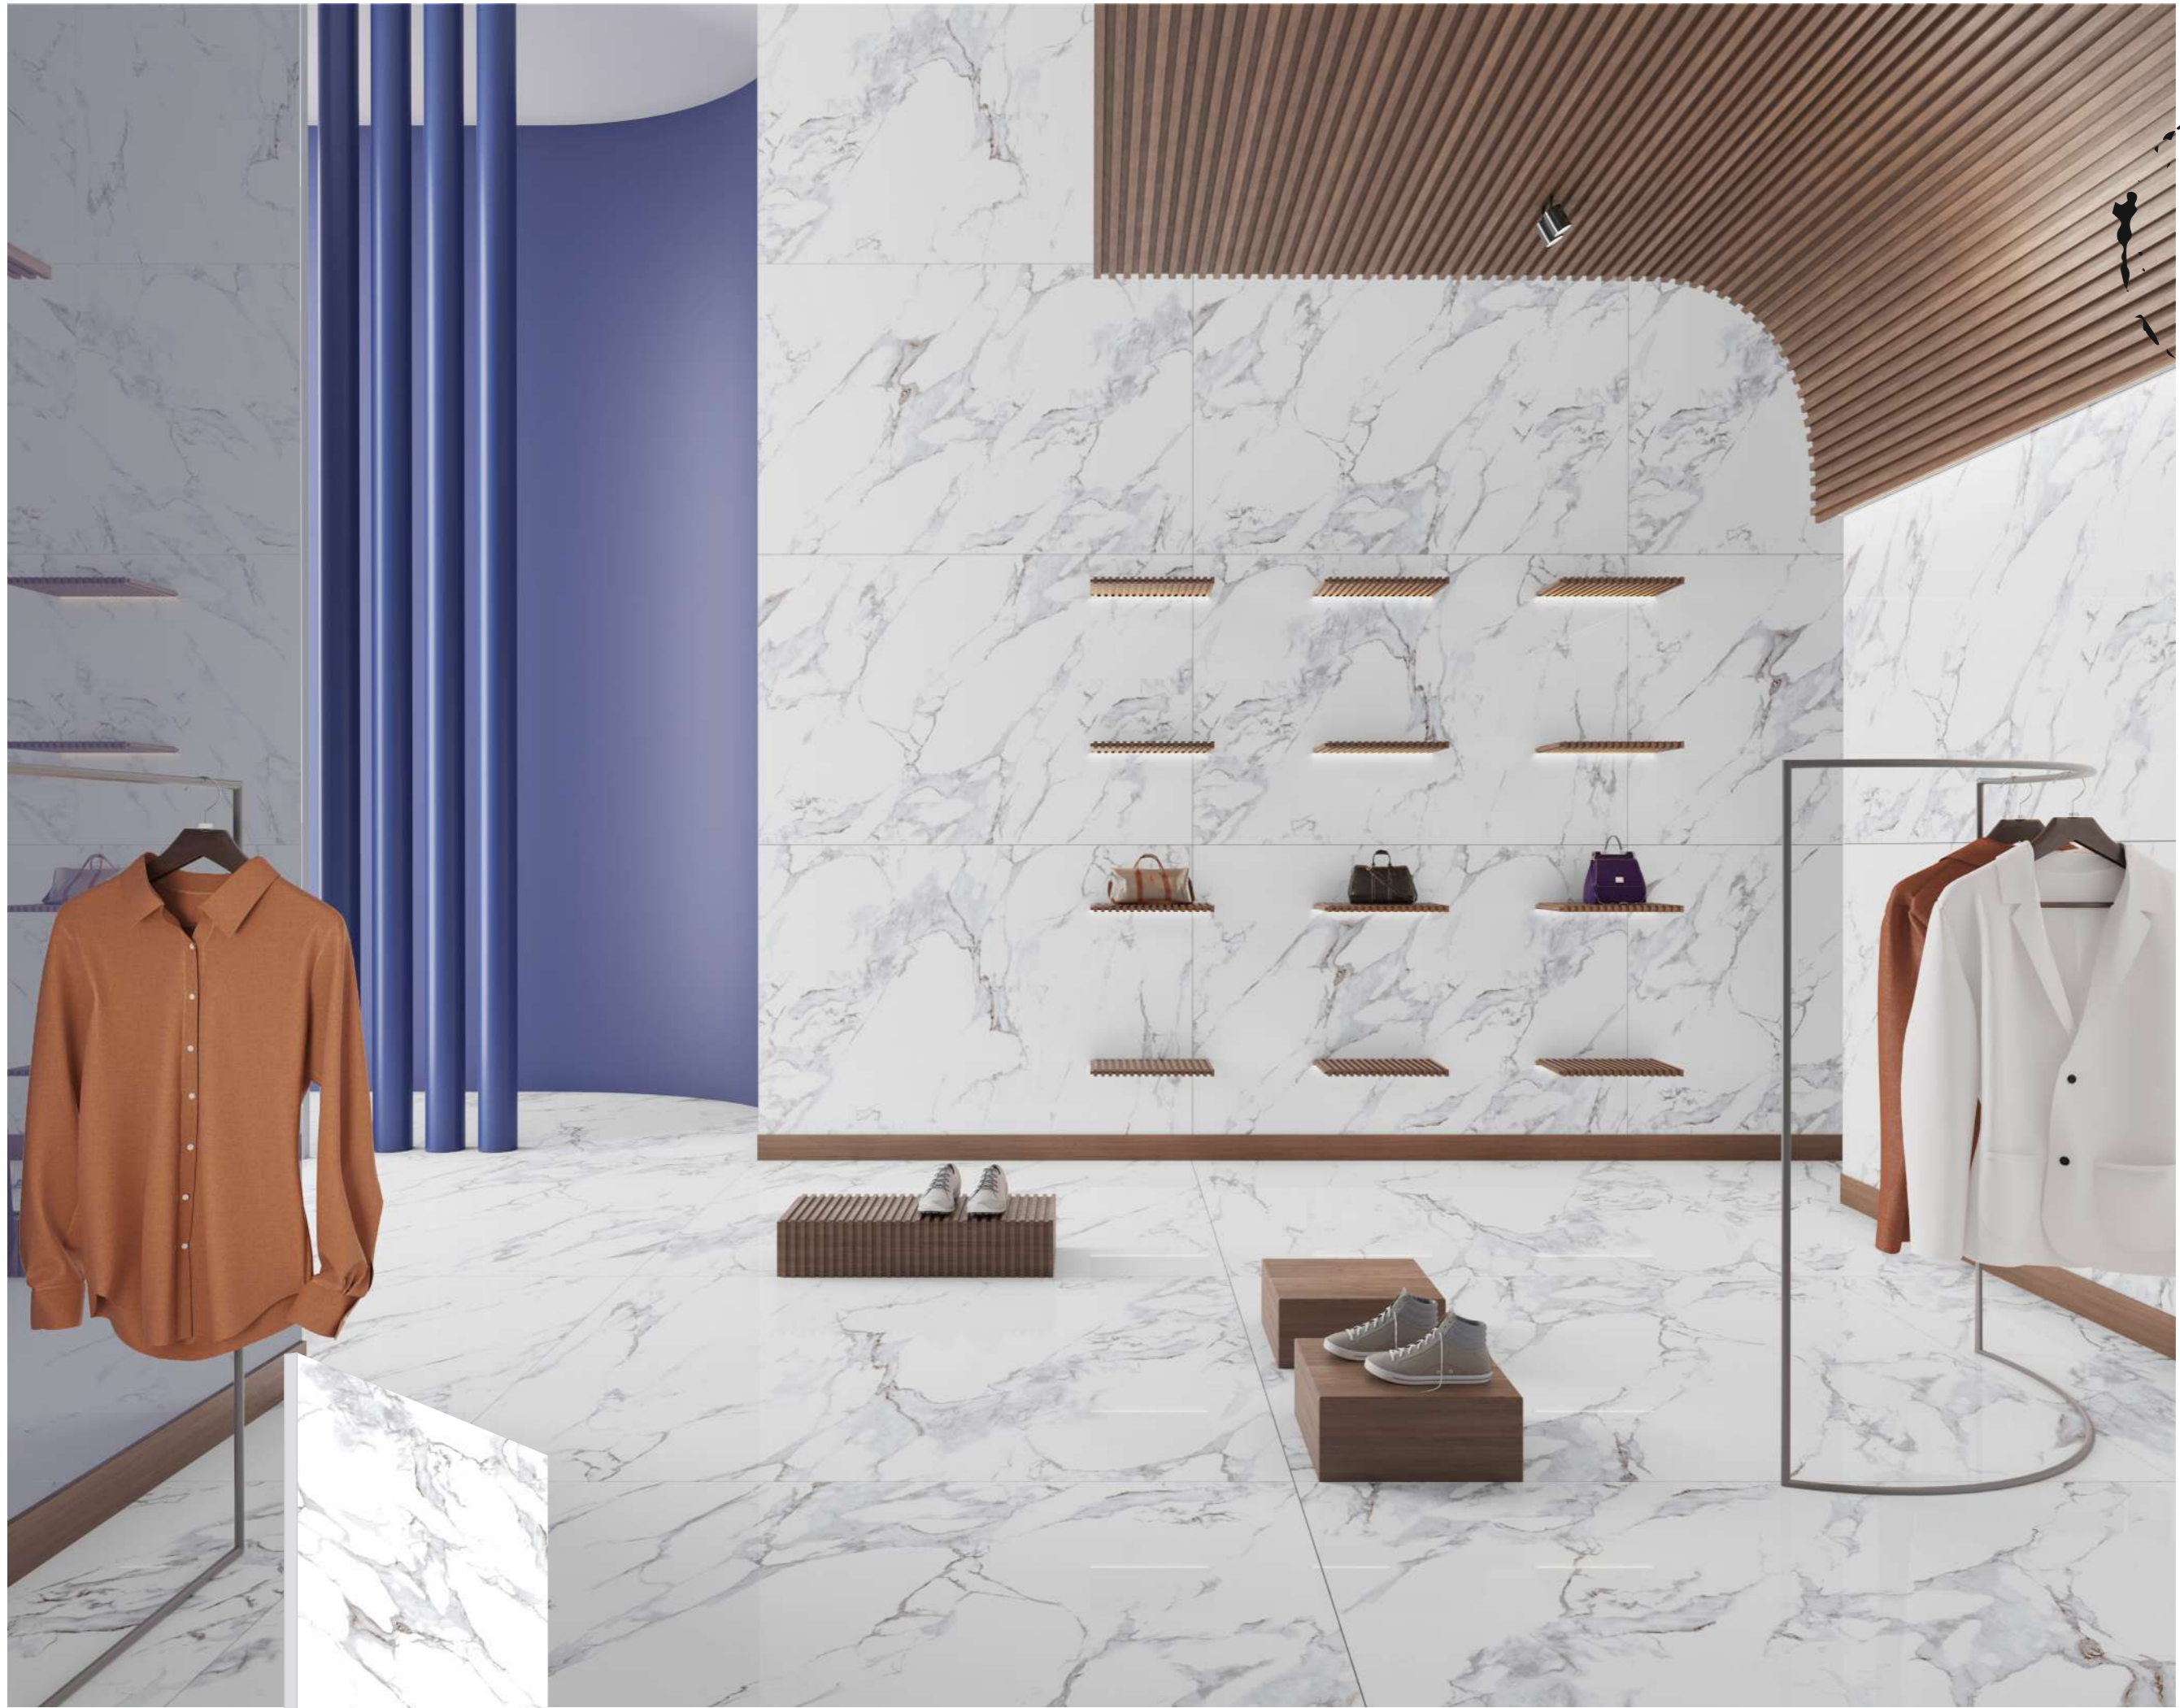

IMPERIAL WHITE

1200X
1800mm

IMPERIAL WHITE

TECHNICAL SPECIFICATIONS

LBROX WHITE

1200X
1800mm

LEROX WHITE

TECHNICAL SPECIFICATIONS