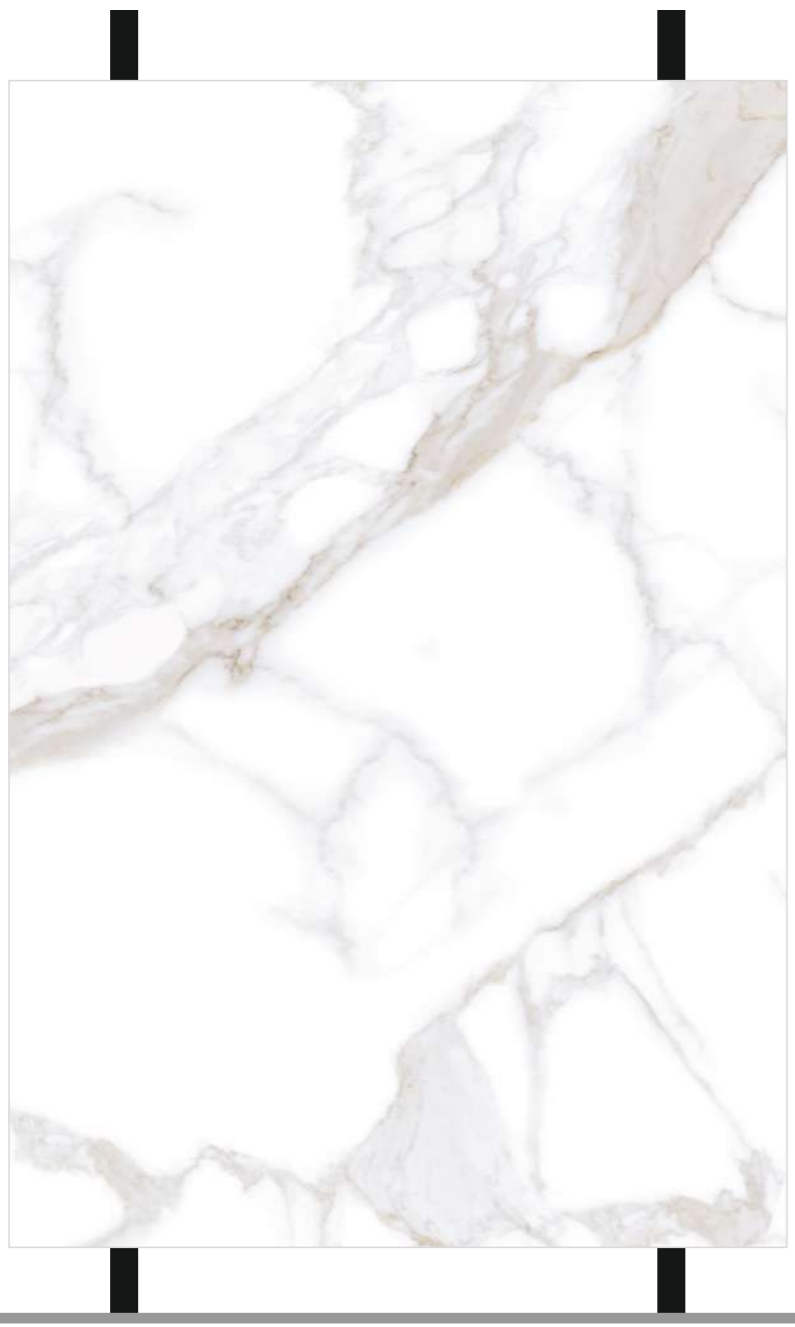

STATUARIO ELECTIRCA

1200X
1800mm

STATUARIO ELECTIRCA

TECHNICAL SPECIFICATIONS

-  POLISHED
-  COLOR BODY
-  MULTI RANDOM
-  15MM
-  WALL
FLOOR
-  ARCHITECTURE
IS ALL AROUND

STATUARIO VIOLLA

1200X
1800mm

STATUARIO VIOLLA