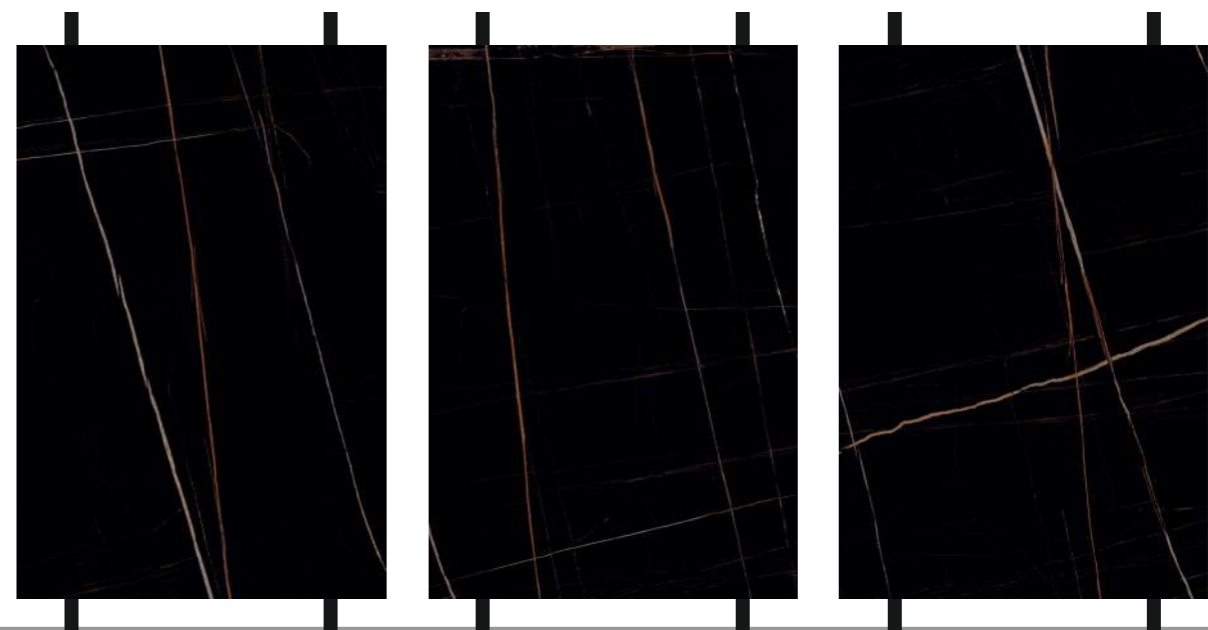

LAVENTINA BLACK

TECHNICAL SPECIFICATIONS

POLISHED

COLOR BODY

MULTI RANDOM

15MM

WALL

FLOOR

ARCHITECTURE

IS ALL AROUND