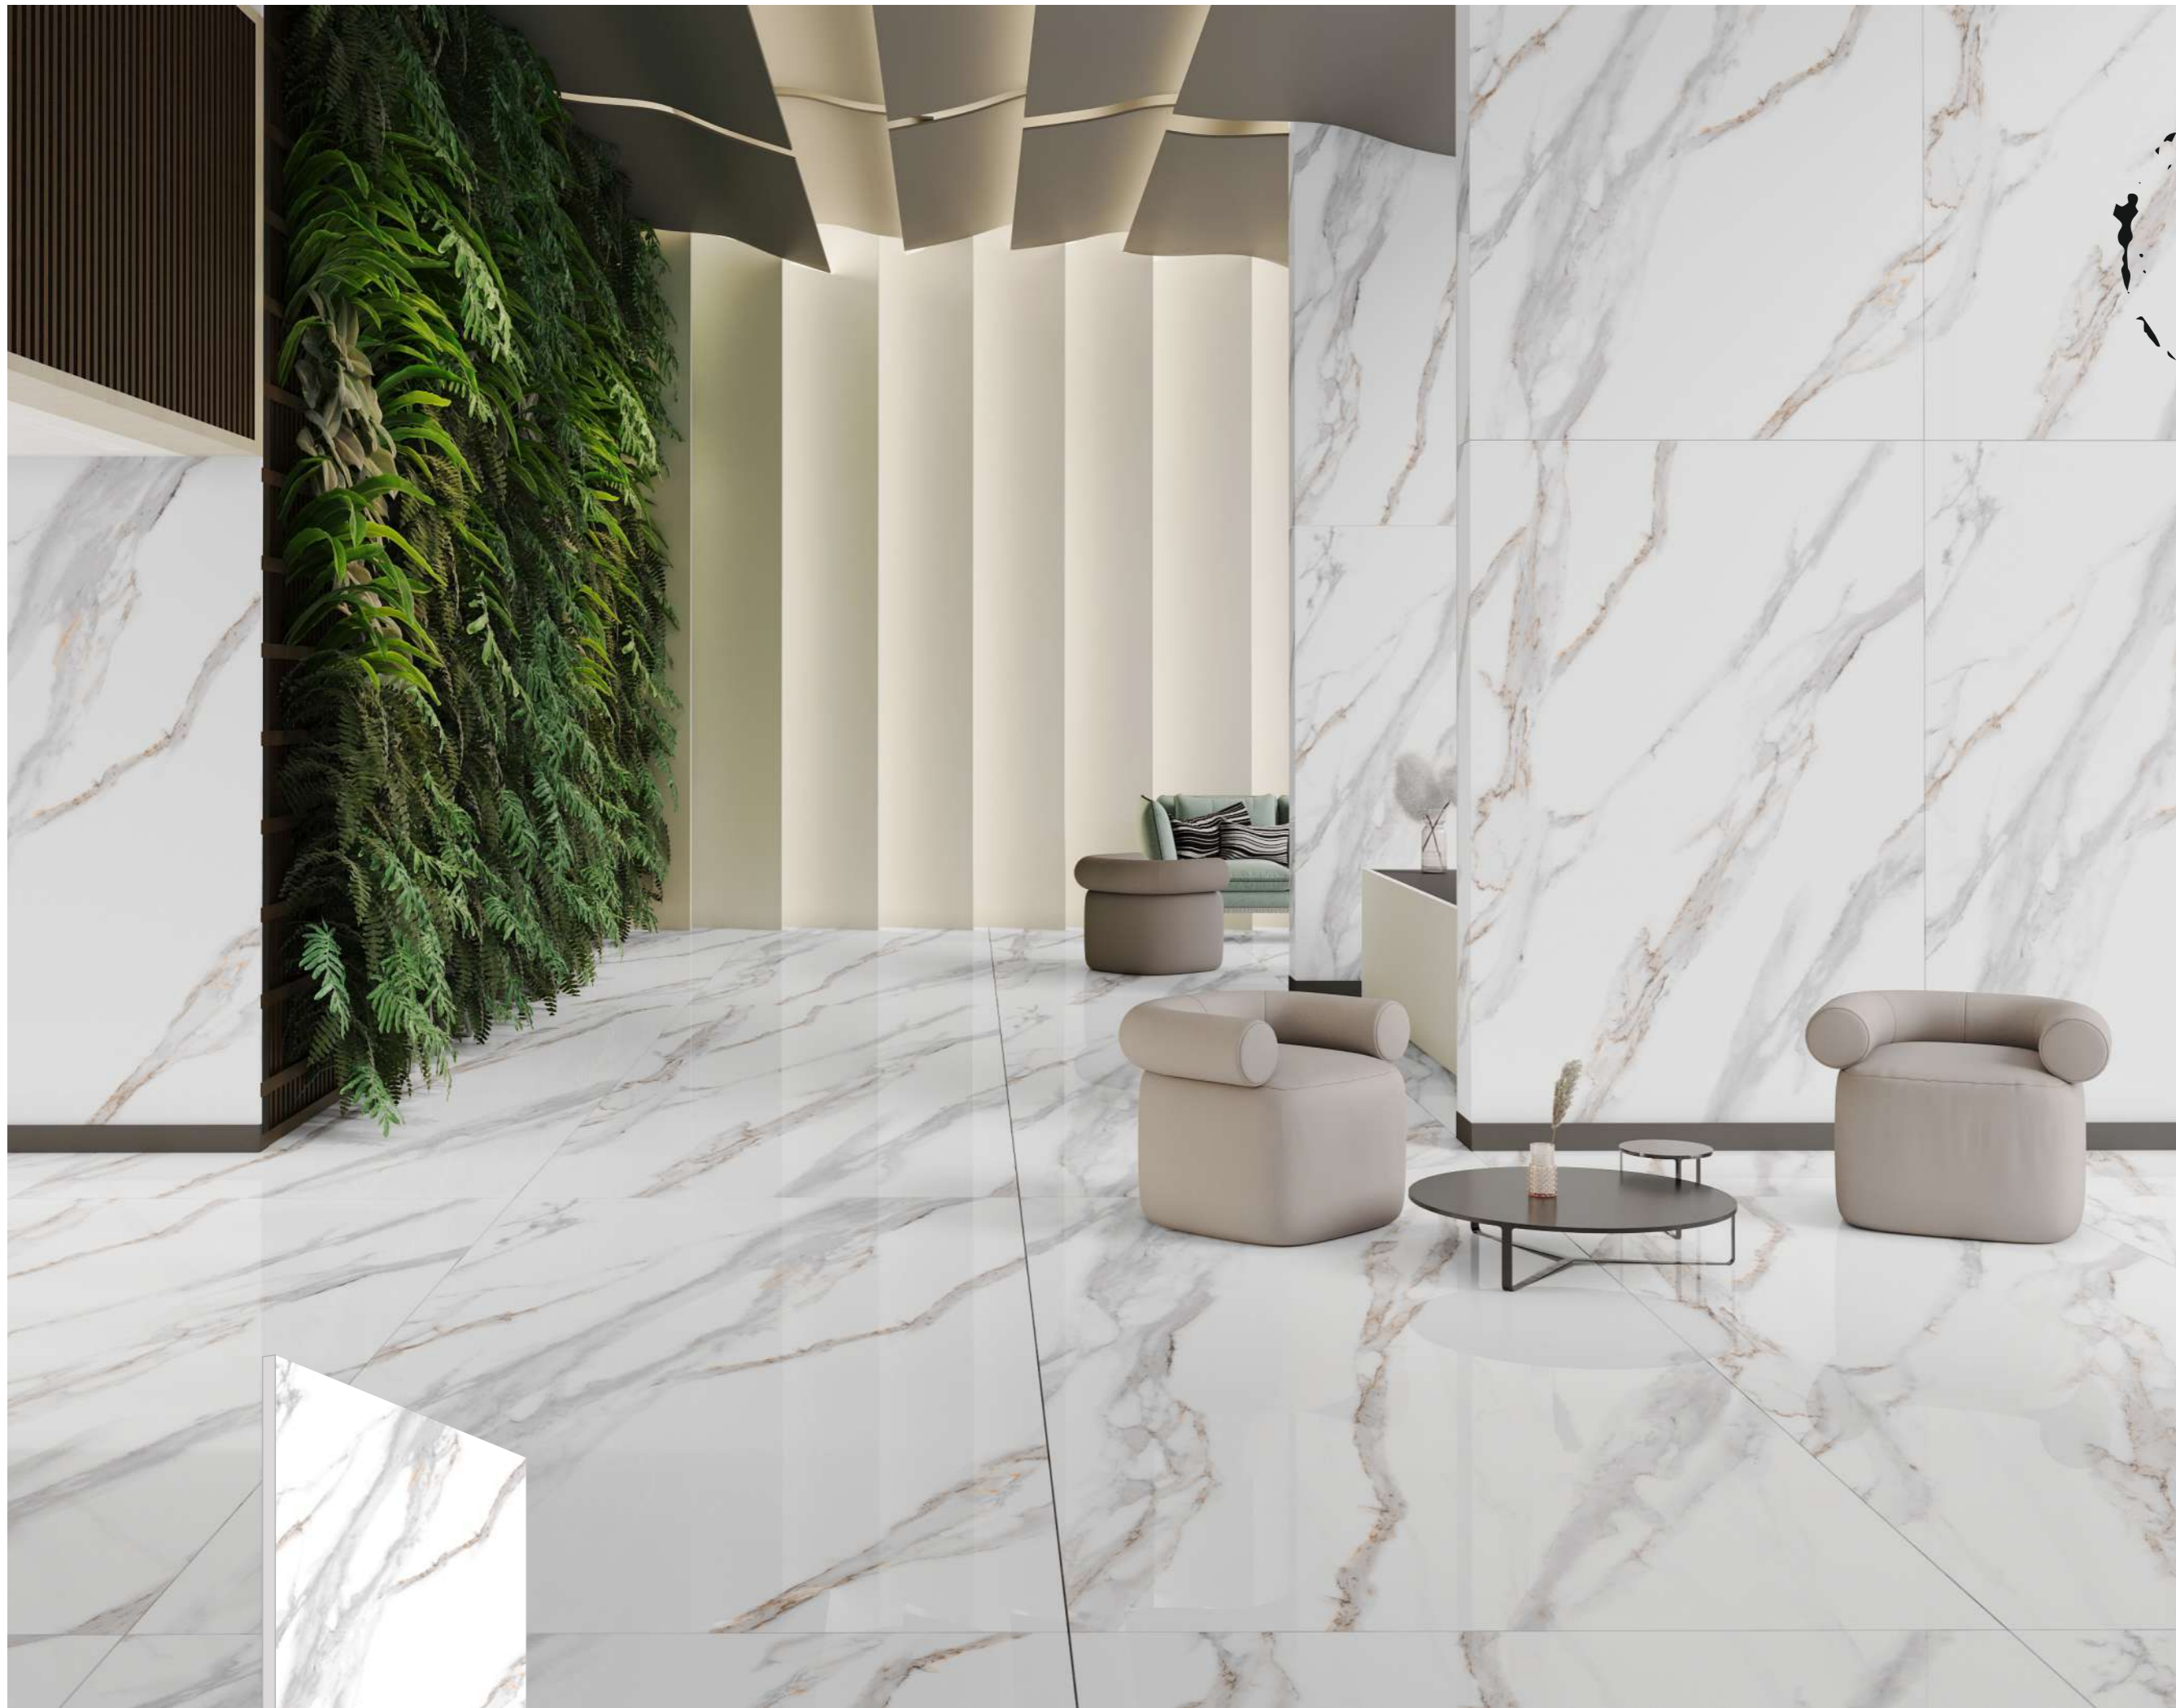

AURA STATUARIO