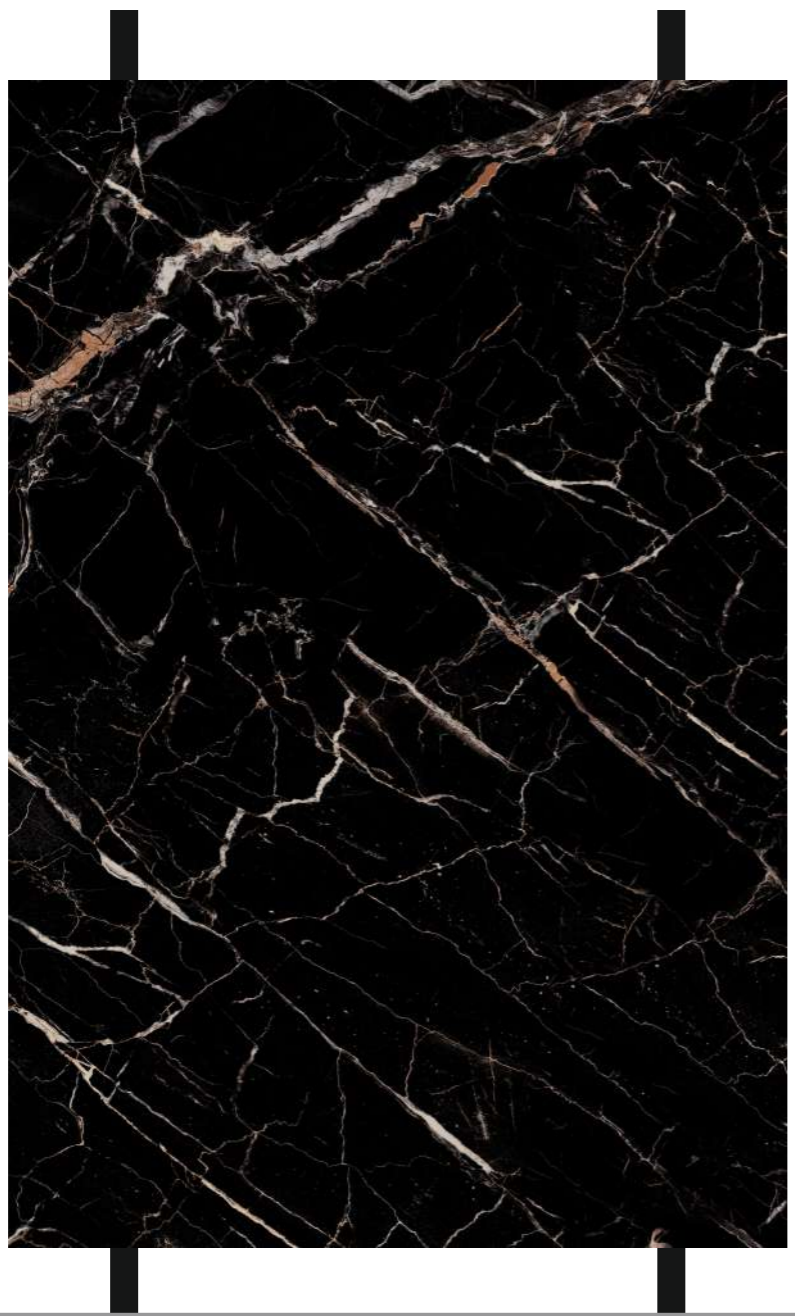

1200X
1800mm