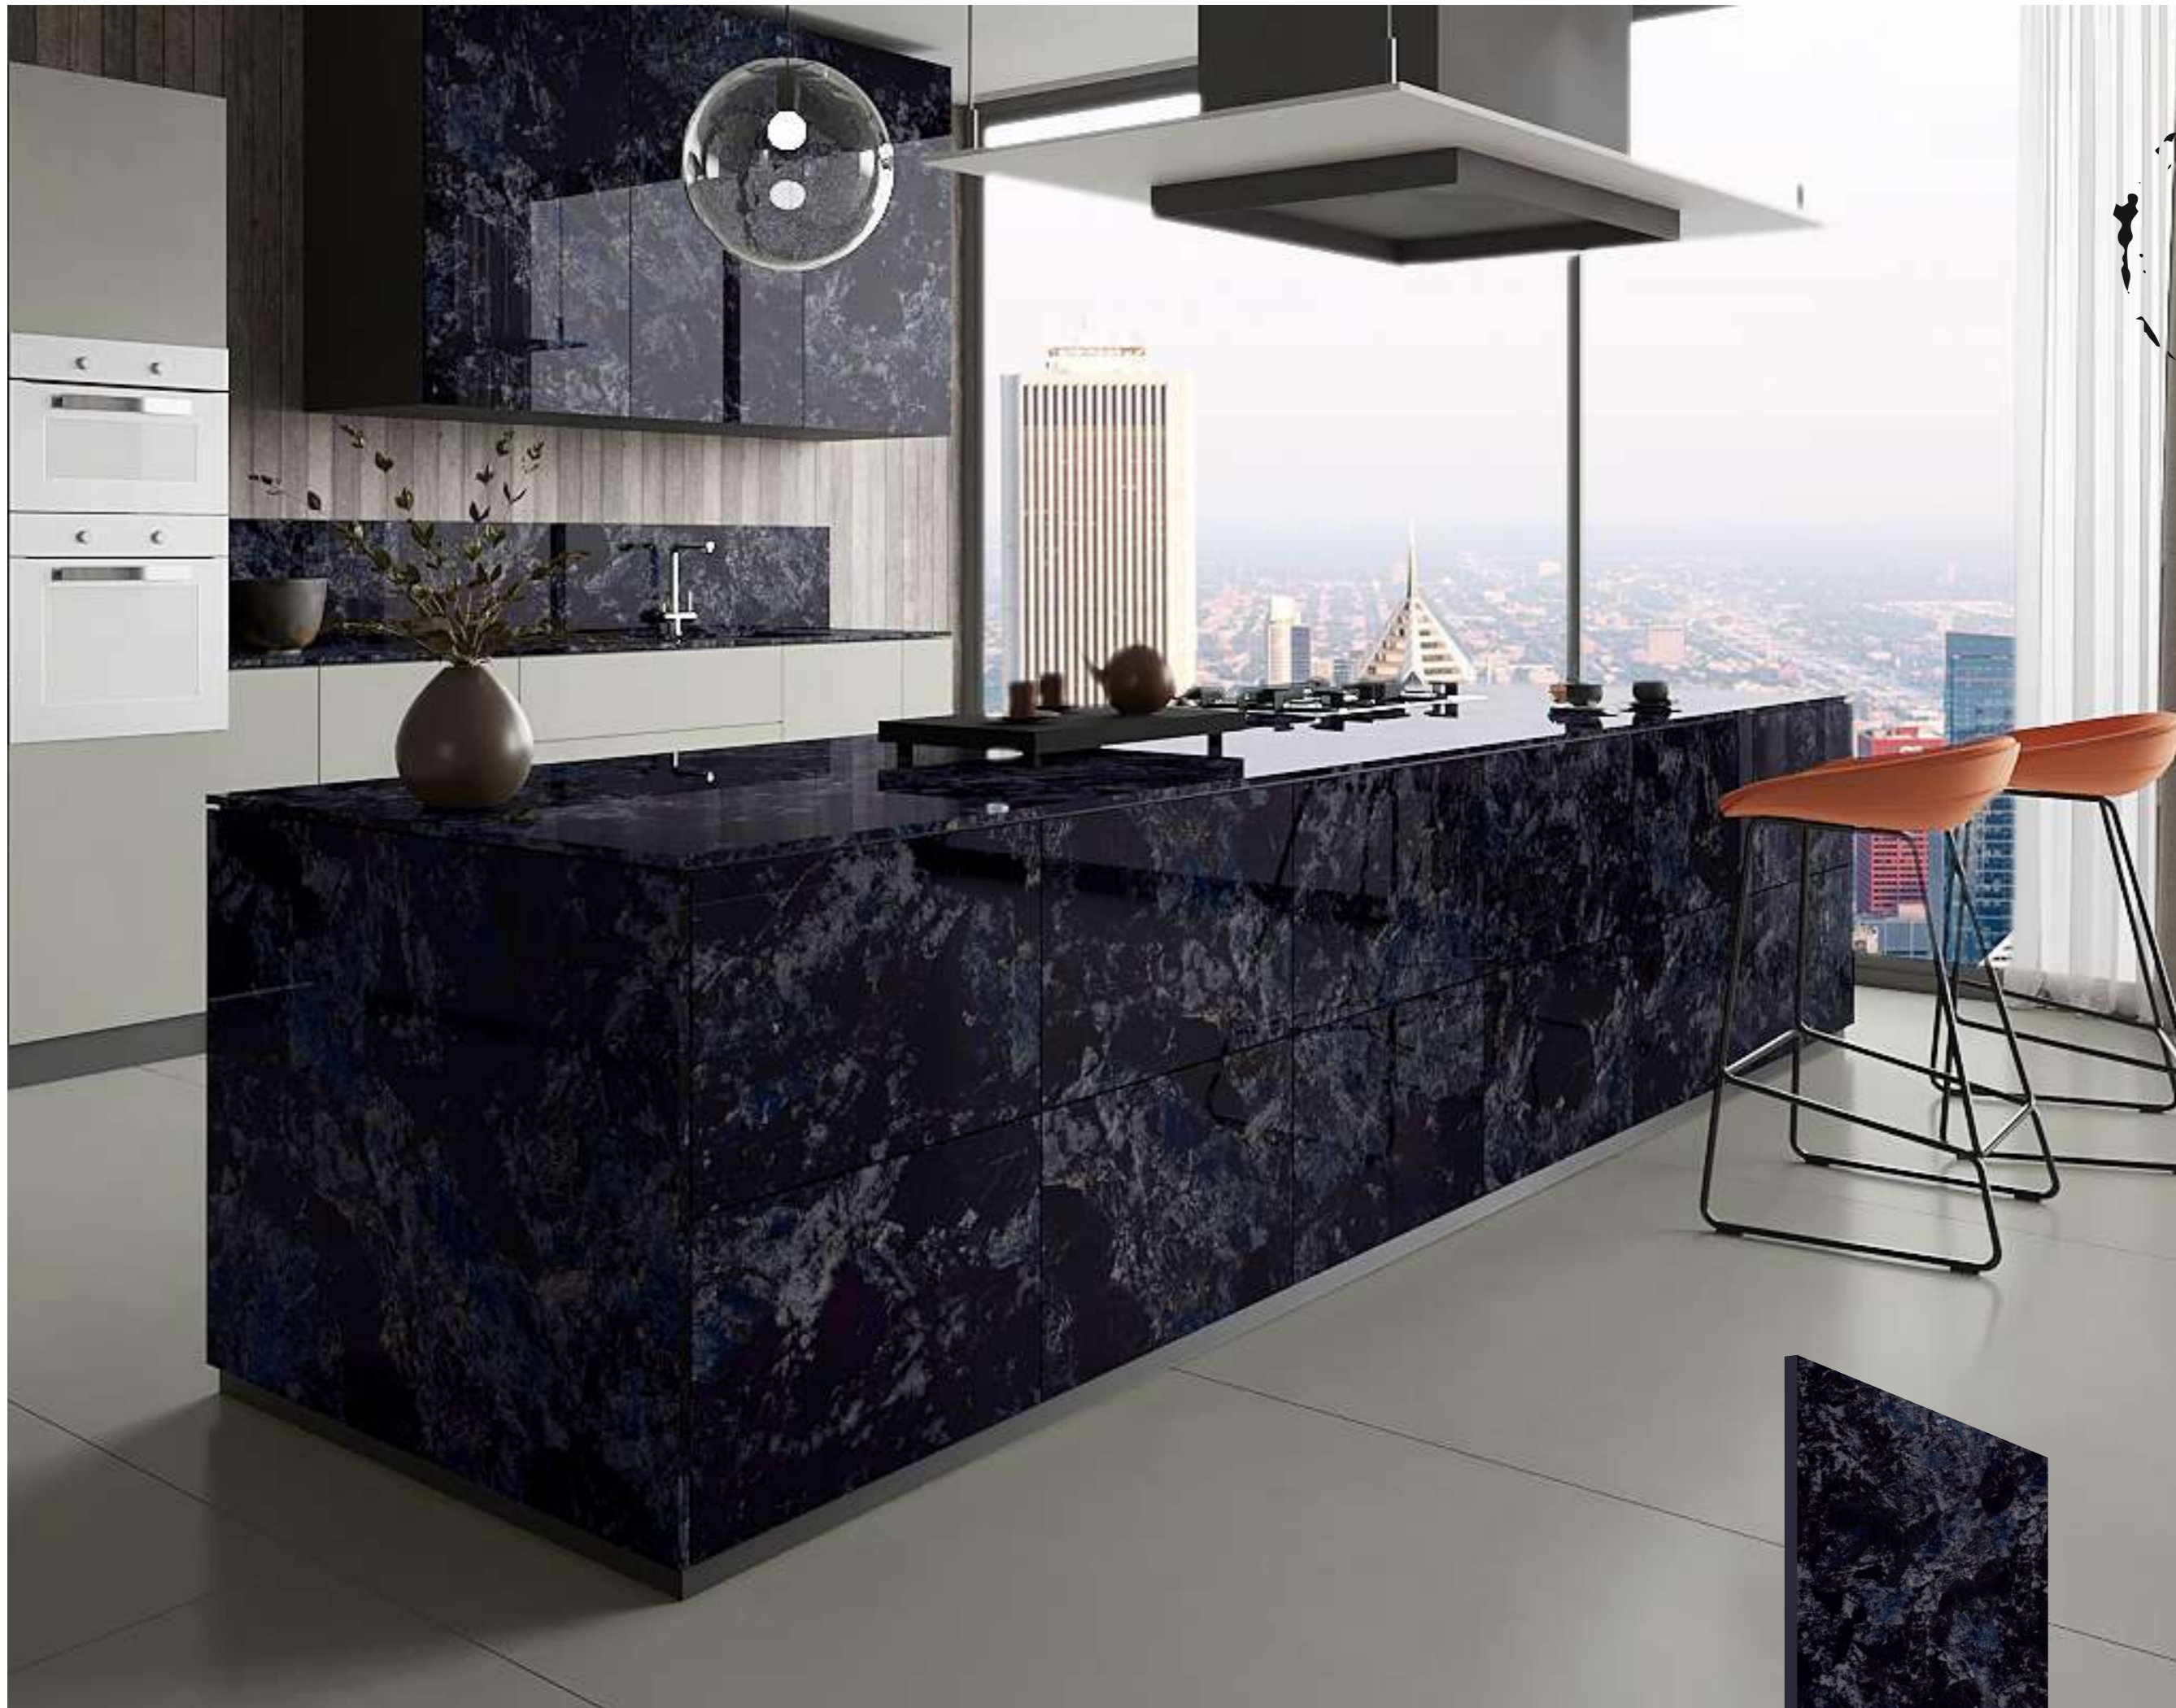

1200X
1800mm

MISTRO BLACK

TECHNICAL SPECIFICATIONS

PERSIAN BLUE

PERSLAN BLUE

TECHNICAL SPECIFICATIONS

POLISHED

COLOR
BODY