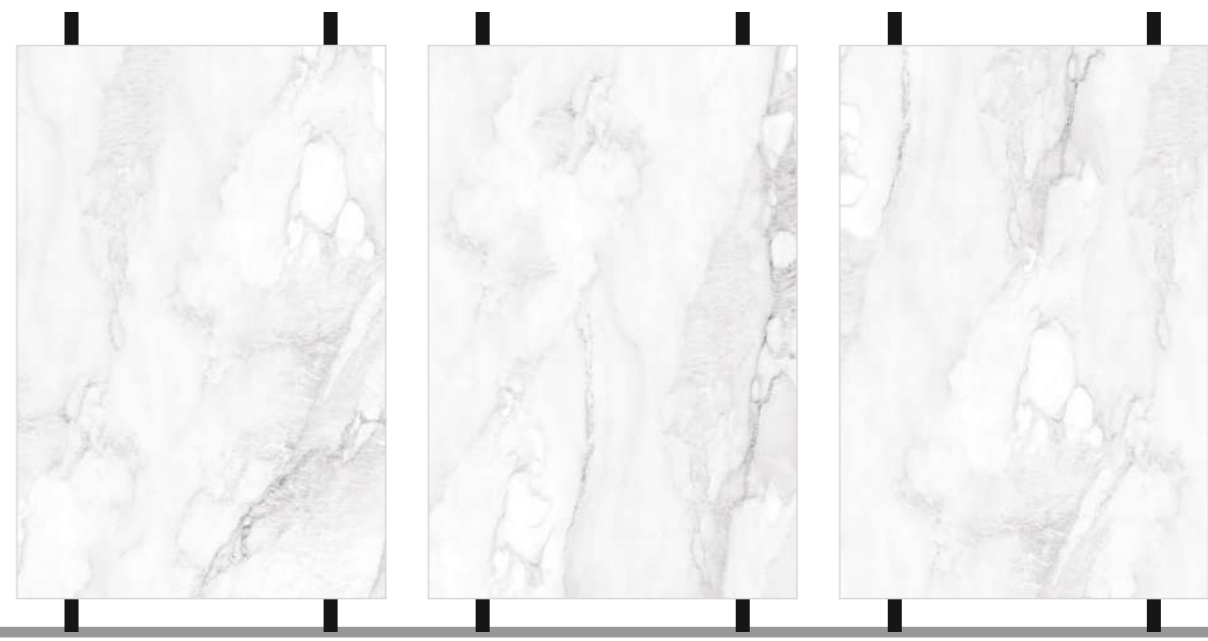

GLACIER BLANCO

TECHNICAL SPECIFICATIONS

POLISHED

COLOR
BODY

MULTI
RANDOM

15MM

FLOOR

ARCHITECTURE

IS ALL AROUND