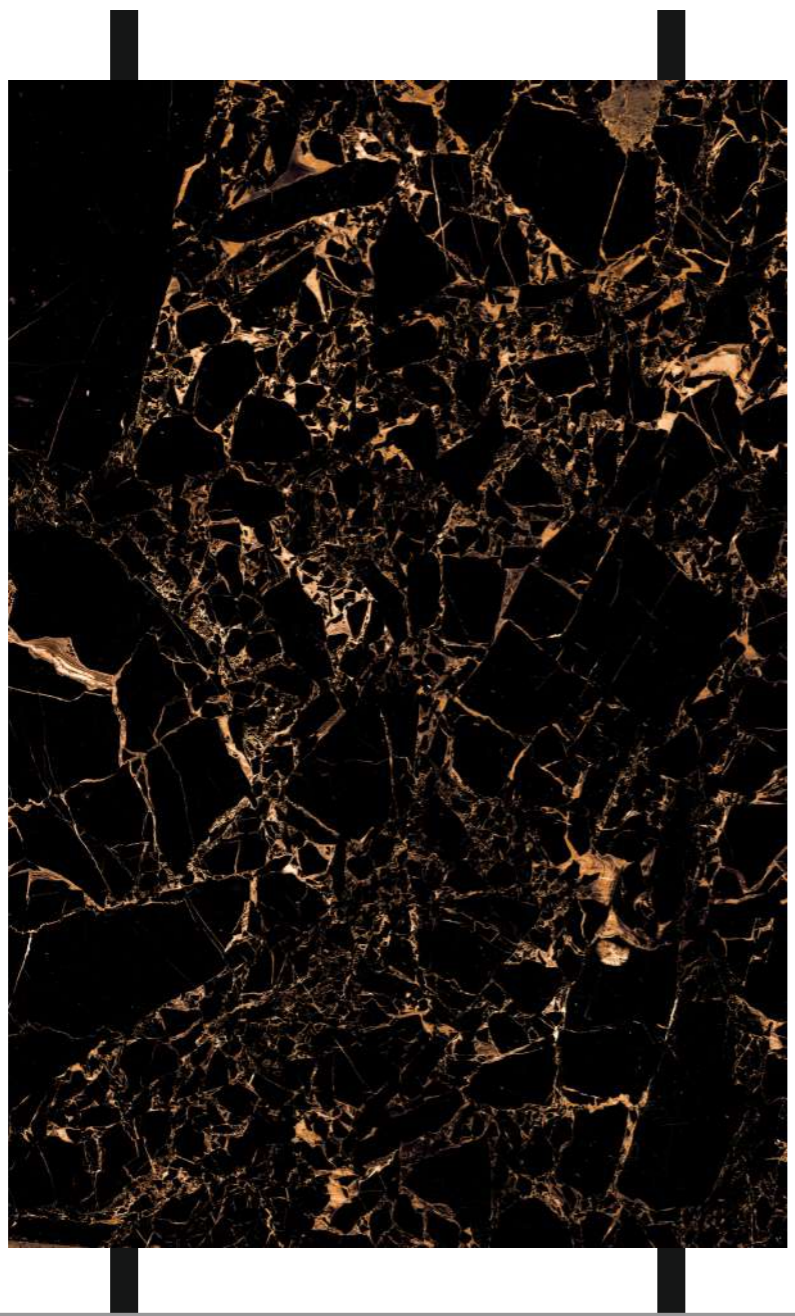

TECHNICAL SPECIFICATIONS

BLACK BODY SERIES

The surfaces of a Extra max collection inspired by Roman architecture translate your space into a spectacular area of elegance.

**extra
max**

CRYSTAL GOLD

1200X
1800mm