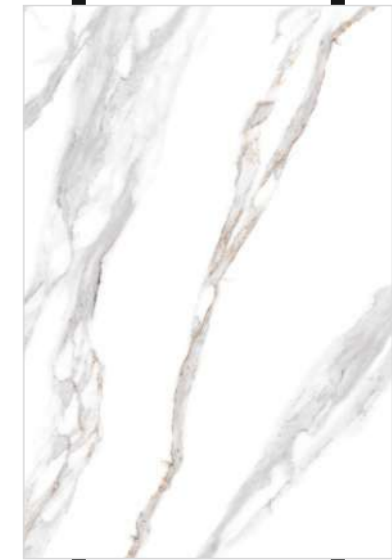

**extra
max**

AURA STATUARIO

1200X
1800mm

AURA STATUARIO

TECHNICAL SPECIFICATIONS

POLISHED

COLOR
BODY

MULTI
RANDOM