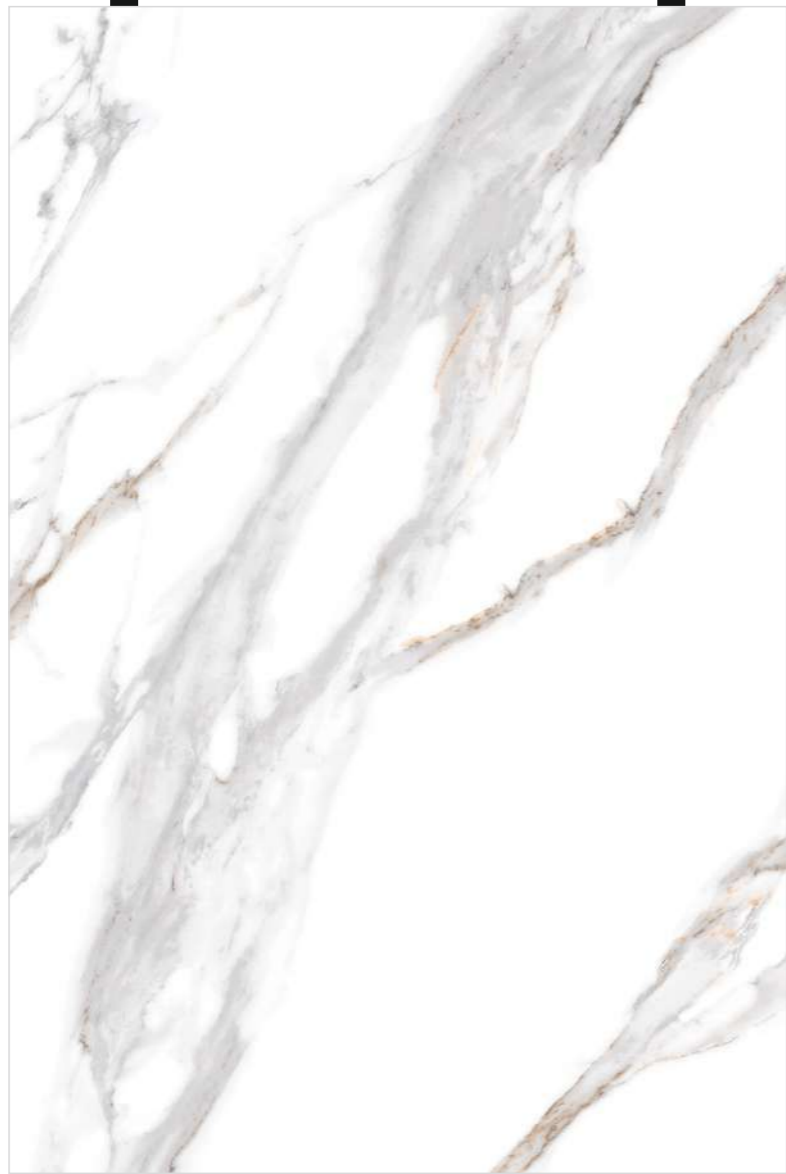

1200X
1800mm