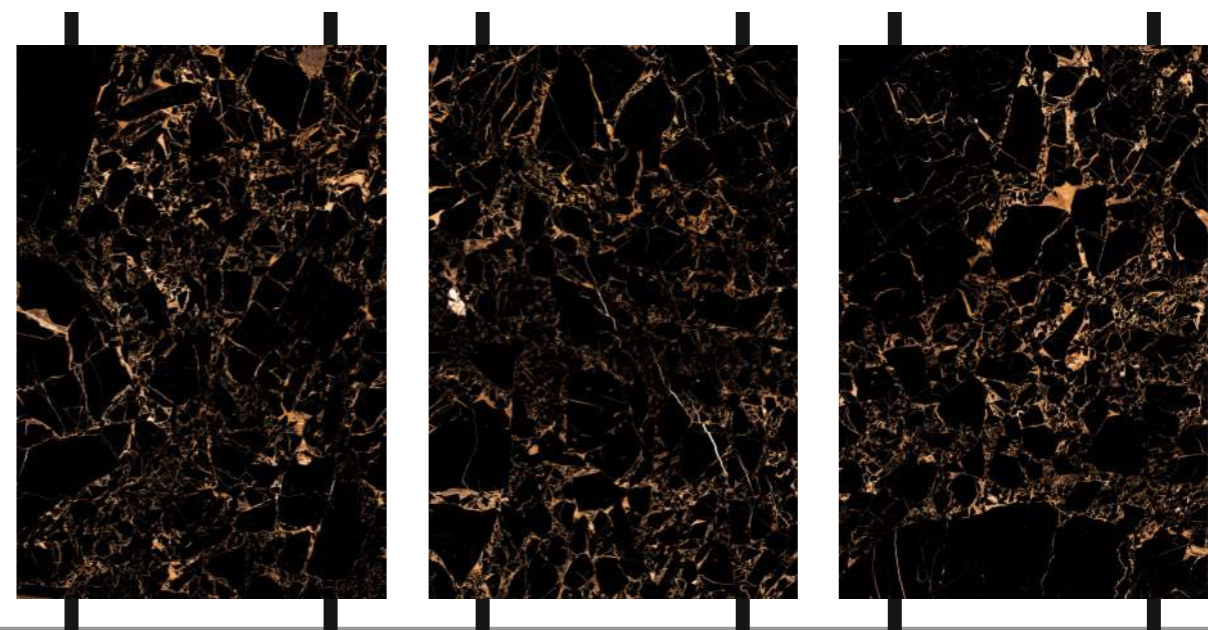

CRYSTAL GOLD

TECHNICAL SPECIFICATIONS

- POLISHED
- COLOR BODY
- MULTI RANDOM
- 15MM
- WALL
  FLOOR
- ARCHITECTURE
  IS ALL AROUND