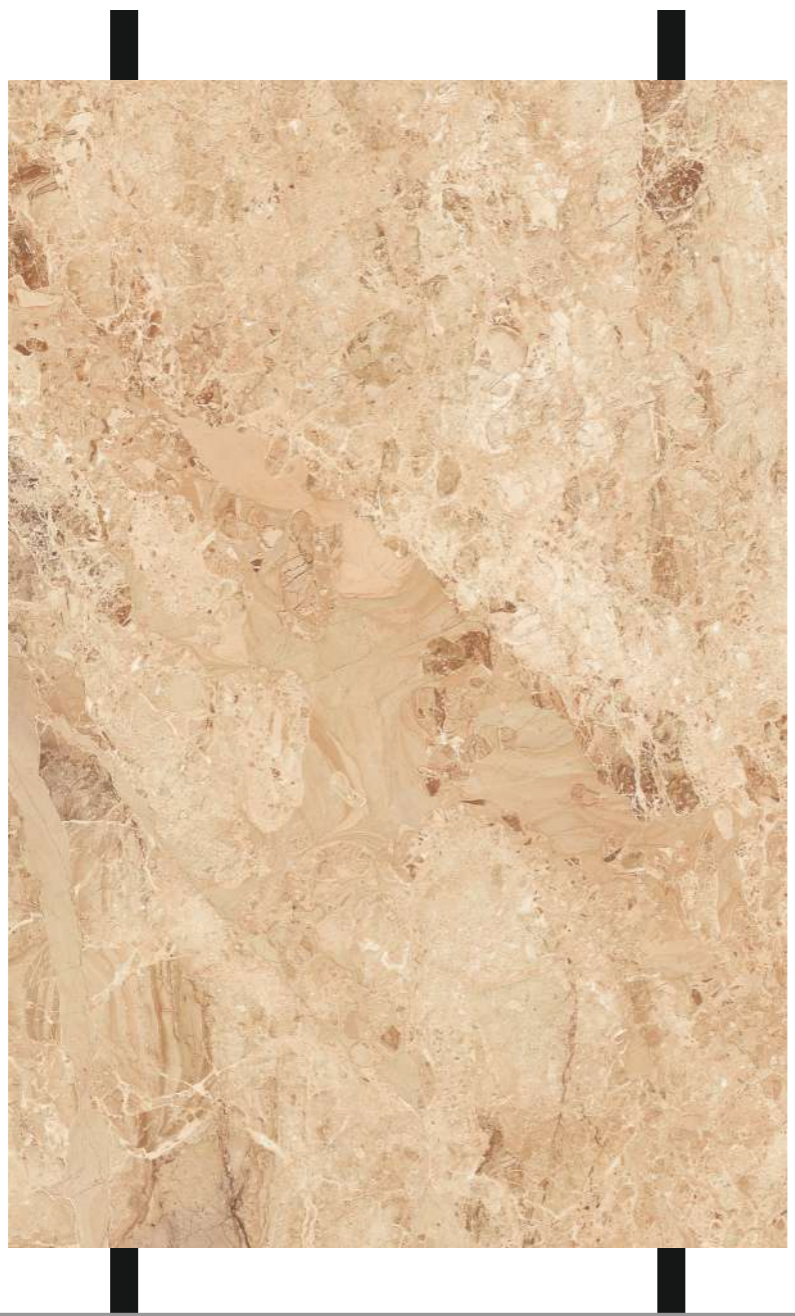

BOTTOCHINO CALDO

1200X
1800mm

BOTTOCHINO CALDO

TECHNICAL SPECIFICATIONS

BRECCIA ONICIATA

1200X
1800mm

BRECCIA ONICIATA

TECHNICAL SPECIFICATIONS