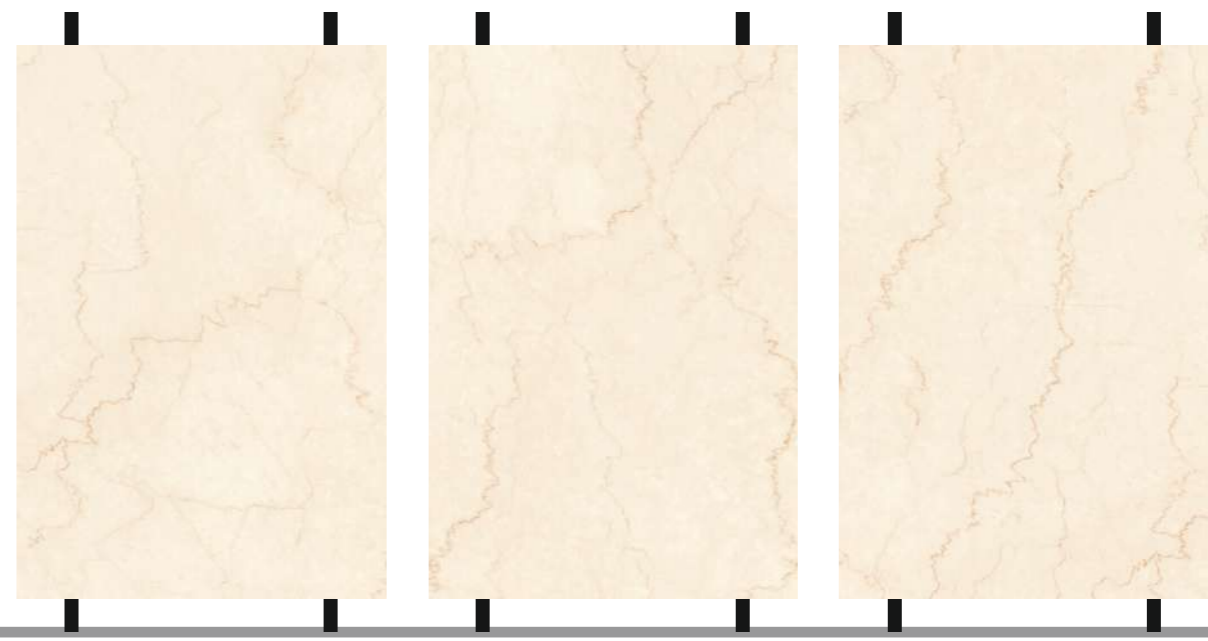

BOTTOCHINO CALDO

TECHNICAL SPECIFICATIONS