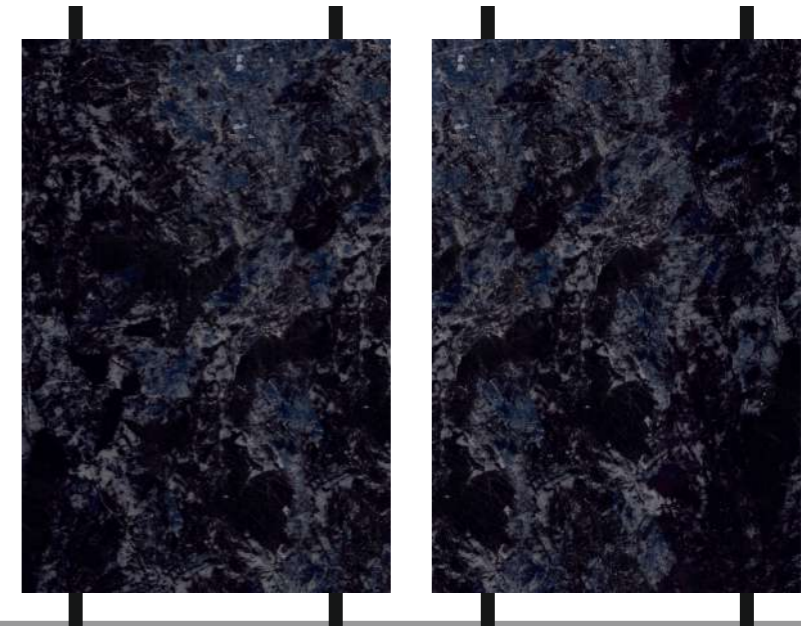

1200X
1800mm

MISTRO BLACK

TECHNICAL SPECIFICATIONS

PERSIAN BLUE

PERSLAN BLUE

TECHNICAL SPECIFICATIONS

POLISHED

COLOR
BODY