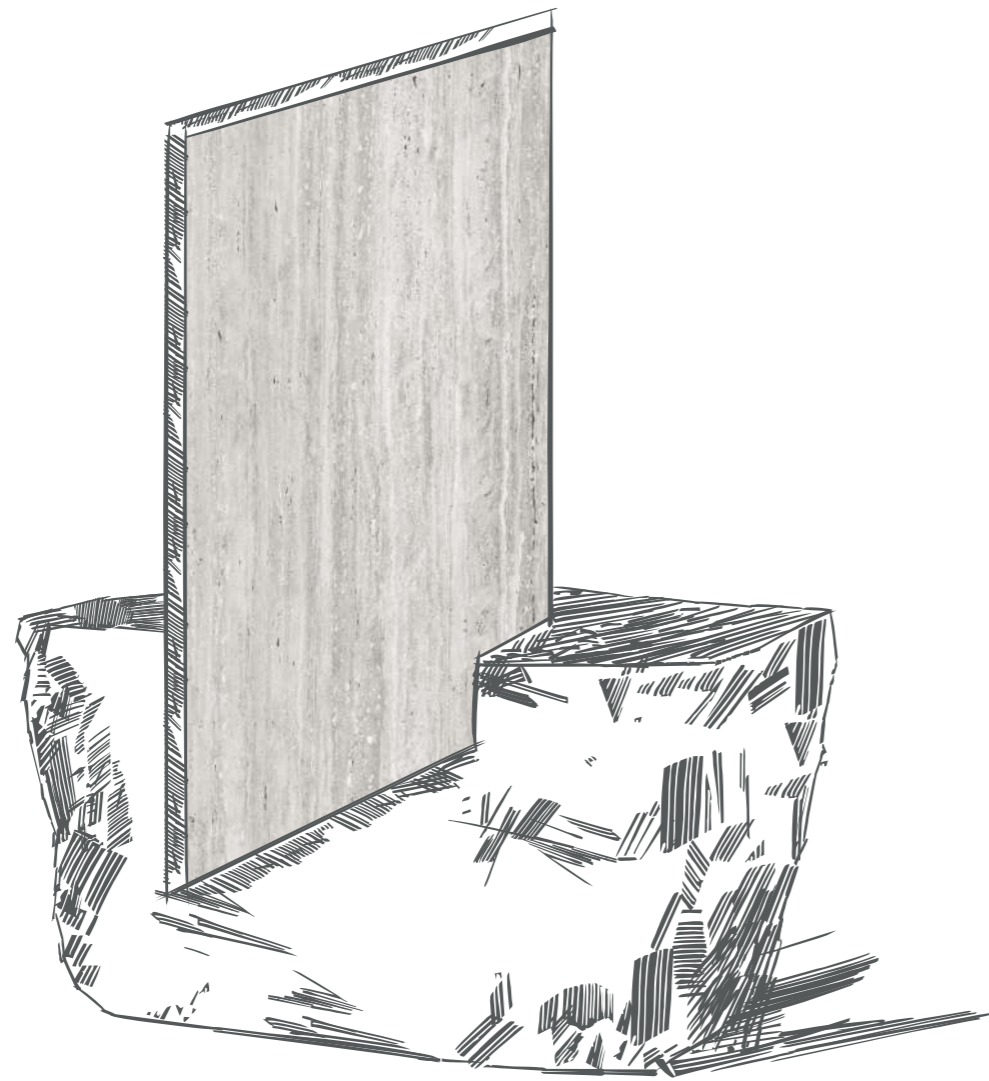

SO CONTEMPORARY AND SO CLASSY!

Flais's Extra max collection is a fresh example of impressive architectural scenery.

The combinations of exciting and elegant surfaces inspire new sceneries of contemporary luxury.

KITCHEN COUNTERTOP

FURNITURE

TABLE TOP

DINING TABLE

STAIRCASE

DOOR \ WINDOW
FRAME

LIVING ROOM

OFFICE TABLE

WATERPROOF

EASY TO CLEAN

HYGIENIC

RESISTANT TO SCRATCHES

100% NATURAL

RESISTANT TO UV RAYS

RESISTANT TO HIGH
TEMPERATURES

RECYCLABLE