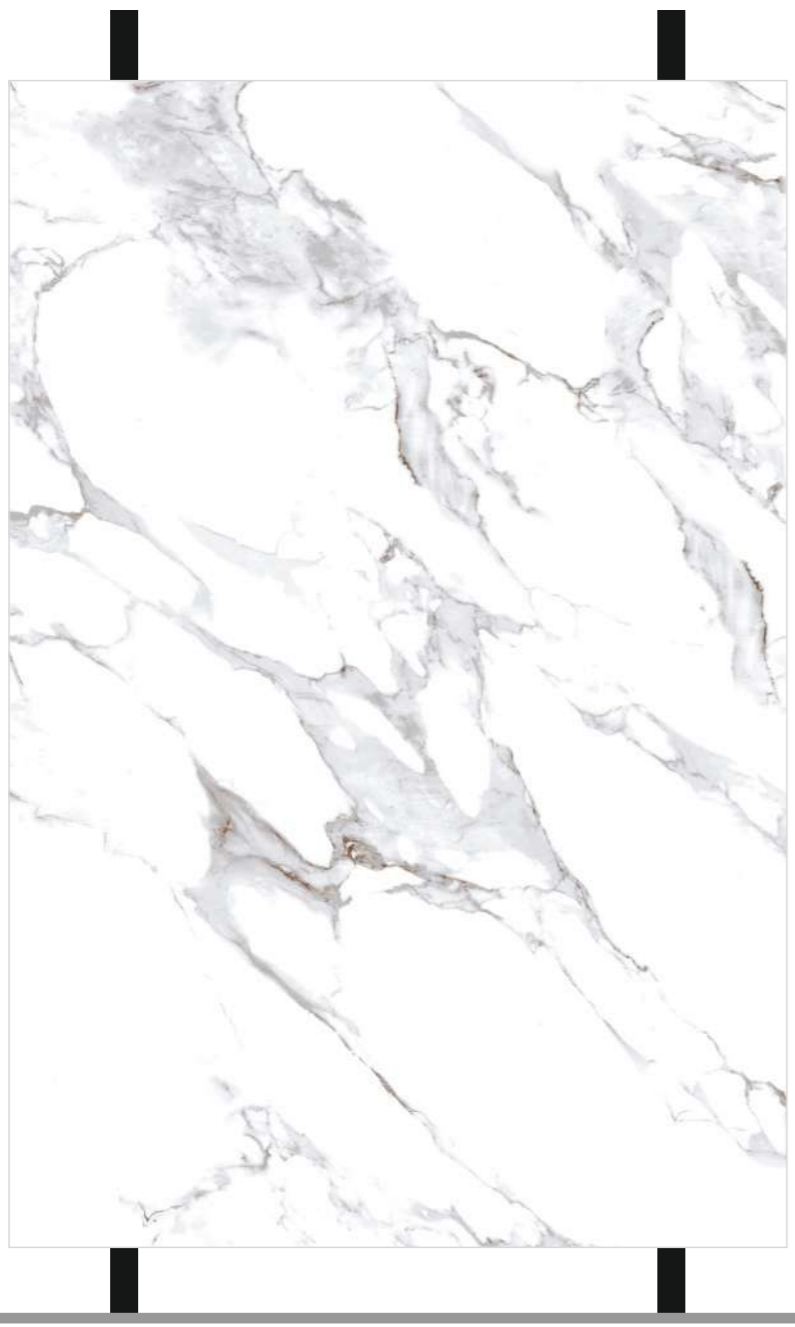

IMPERIAL WHITE

1200X
1800mm

IMPERIAL WHITE

TECHNICAL SPECIFICATIONS

LBROX WHITE

1200X
1800mm

LEROX WHITE

TECHNICAL SPECIFICATIONS