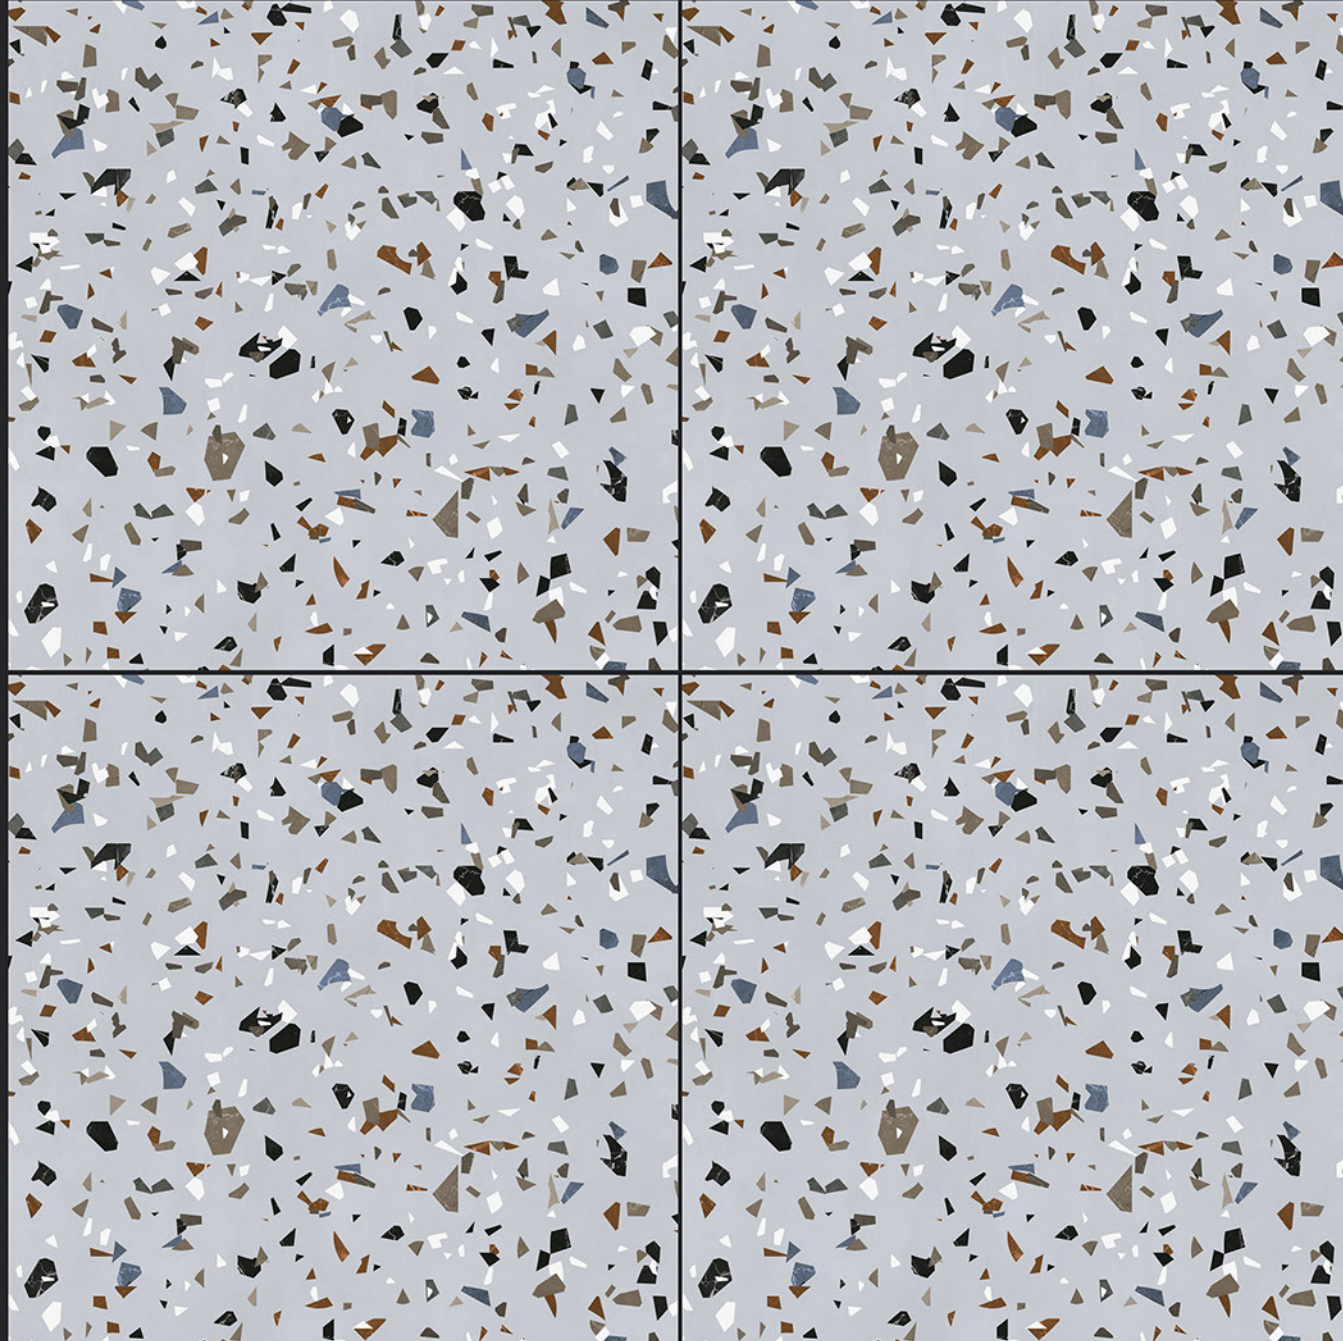

3048

TERRAZZO SERIES

LIGHT

DARK

TERRAZZO SERIES

3050

TERRAZZO SERIES

TERRAZZO SERIES