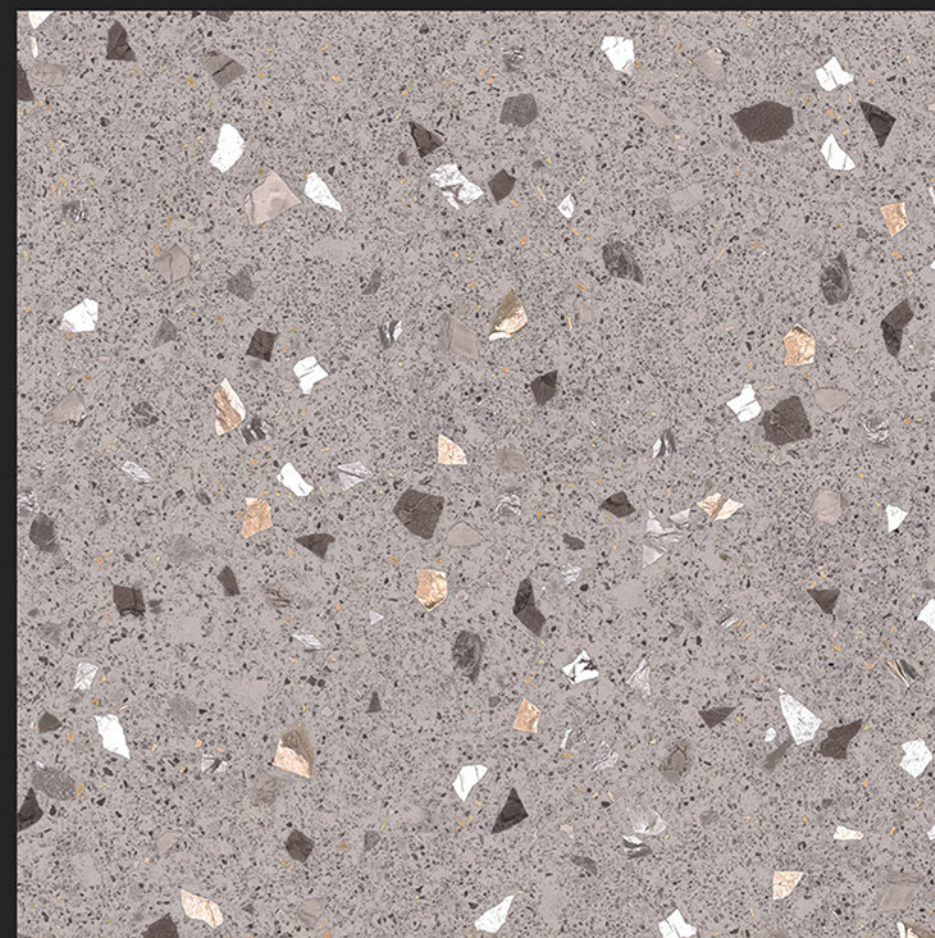

WHITE BODY GVT
PORCELAIN TILES

600x
600MM

TERRAZZO SERIES

TERRAZZO SERIES

TERRAZZO SERIES

TERRAZZO SERIES

TERRAZZO SERIES

TERRAZZO SERIES