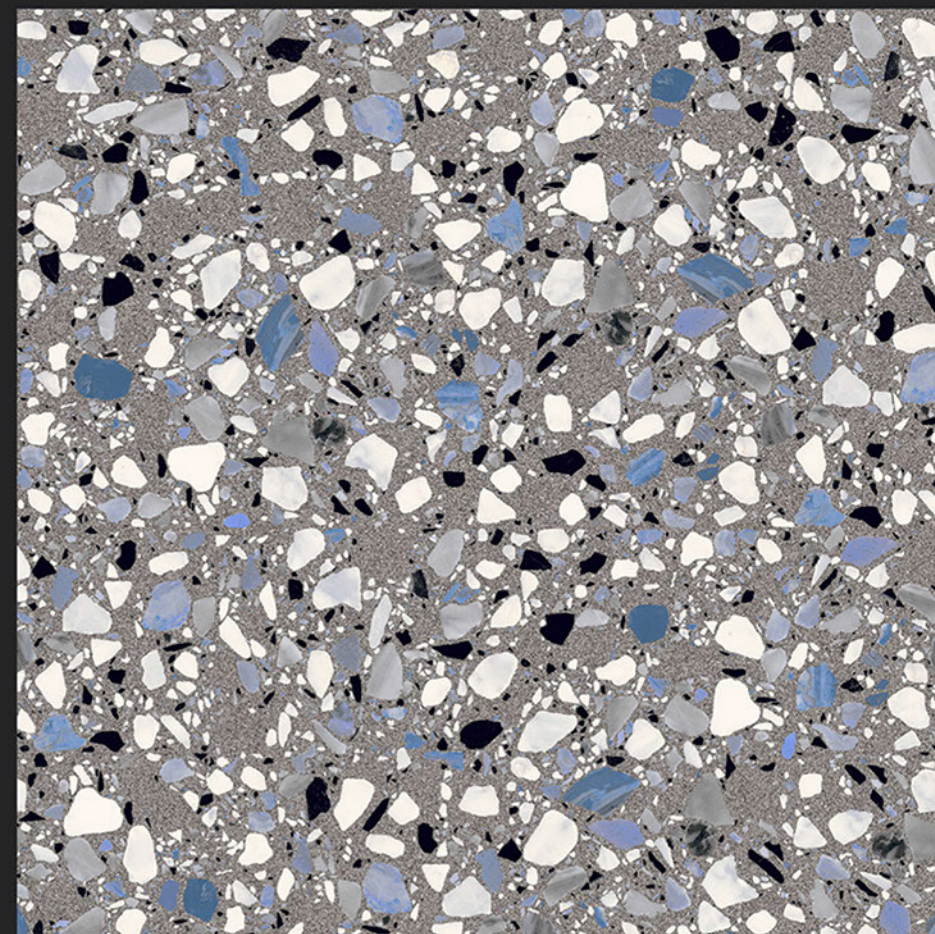

TERRAZZO SERIES