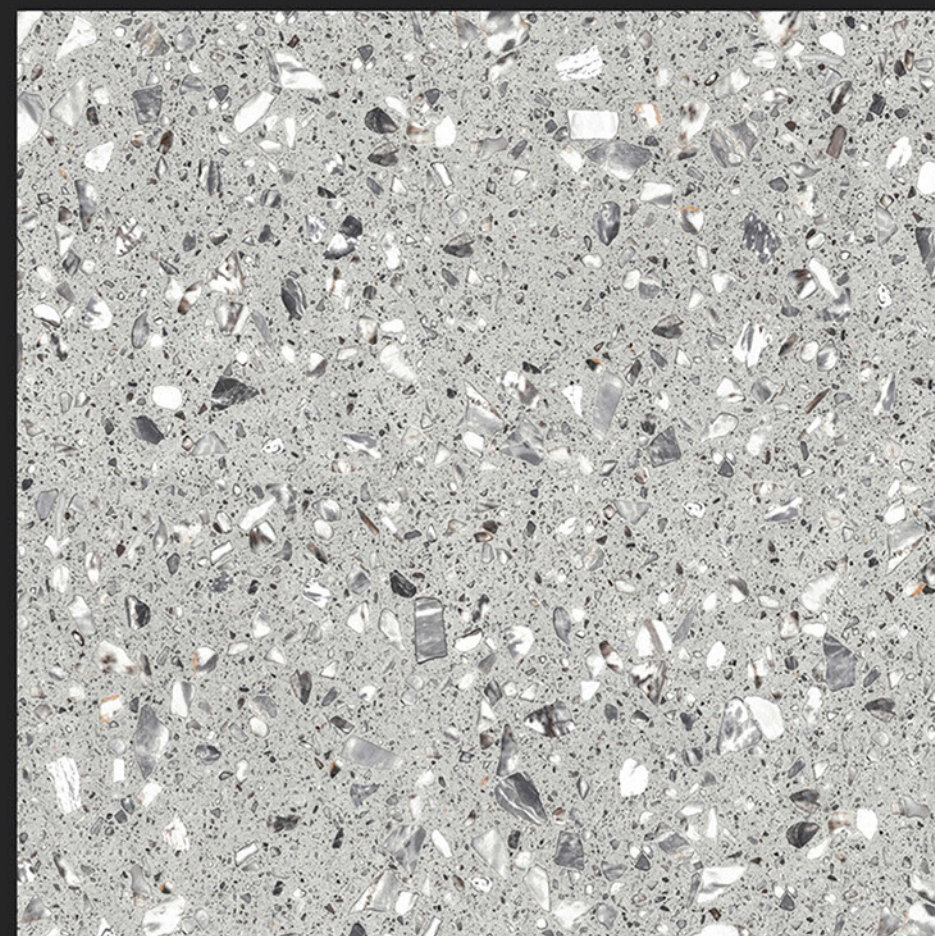

WHITE BODY GVT
PORCELAIN TILES

600x
600MM

TERRAZZO SERIES

TERRAZZO SERIES

TERRAZZO SERIES

TERRAZZO SERIES

TERRAZZO SERIES

TERRAZZO SERIES