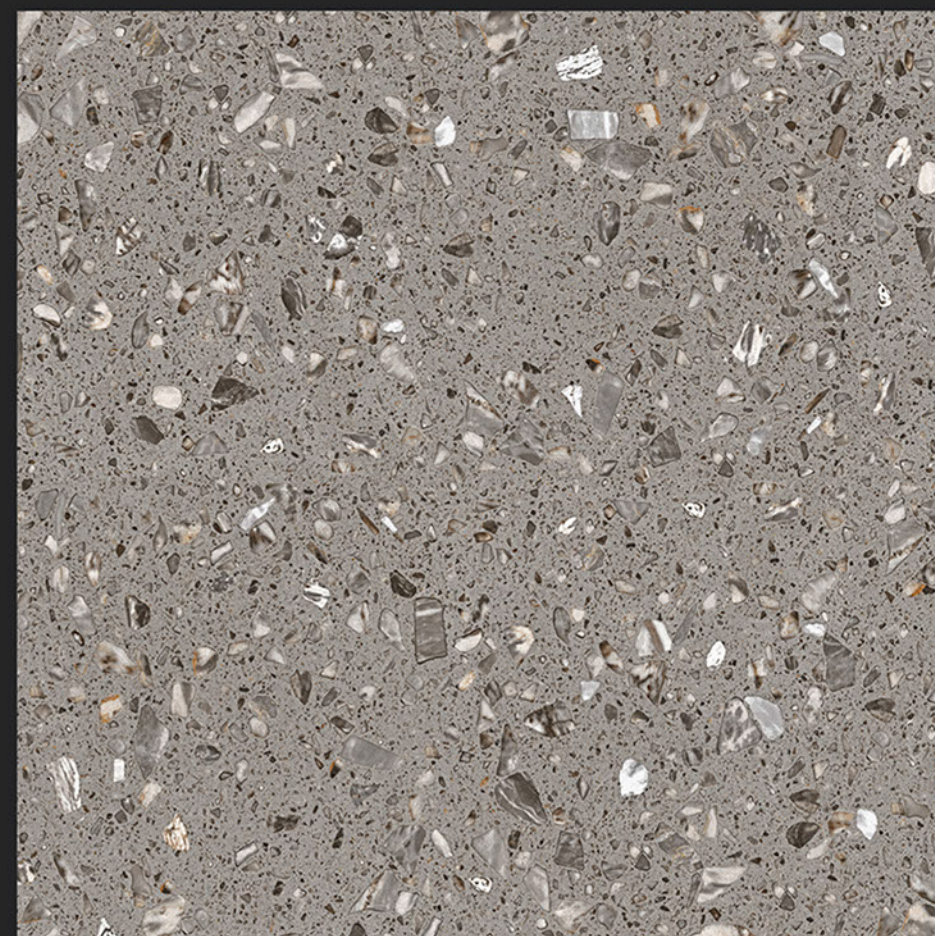

WHITE BODY GVT
PORCELAIN TILES

600x
600MM

TERRAZZO SERIES

TERRAZZO SERIES

TERRAZZO SERIES

TERRAZZO SERIES

TERRAZZO SERIES

TERRAZZO SERIES