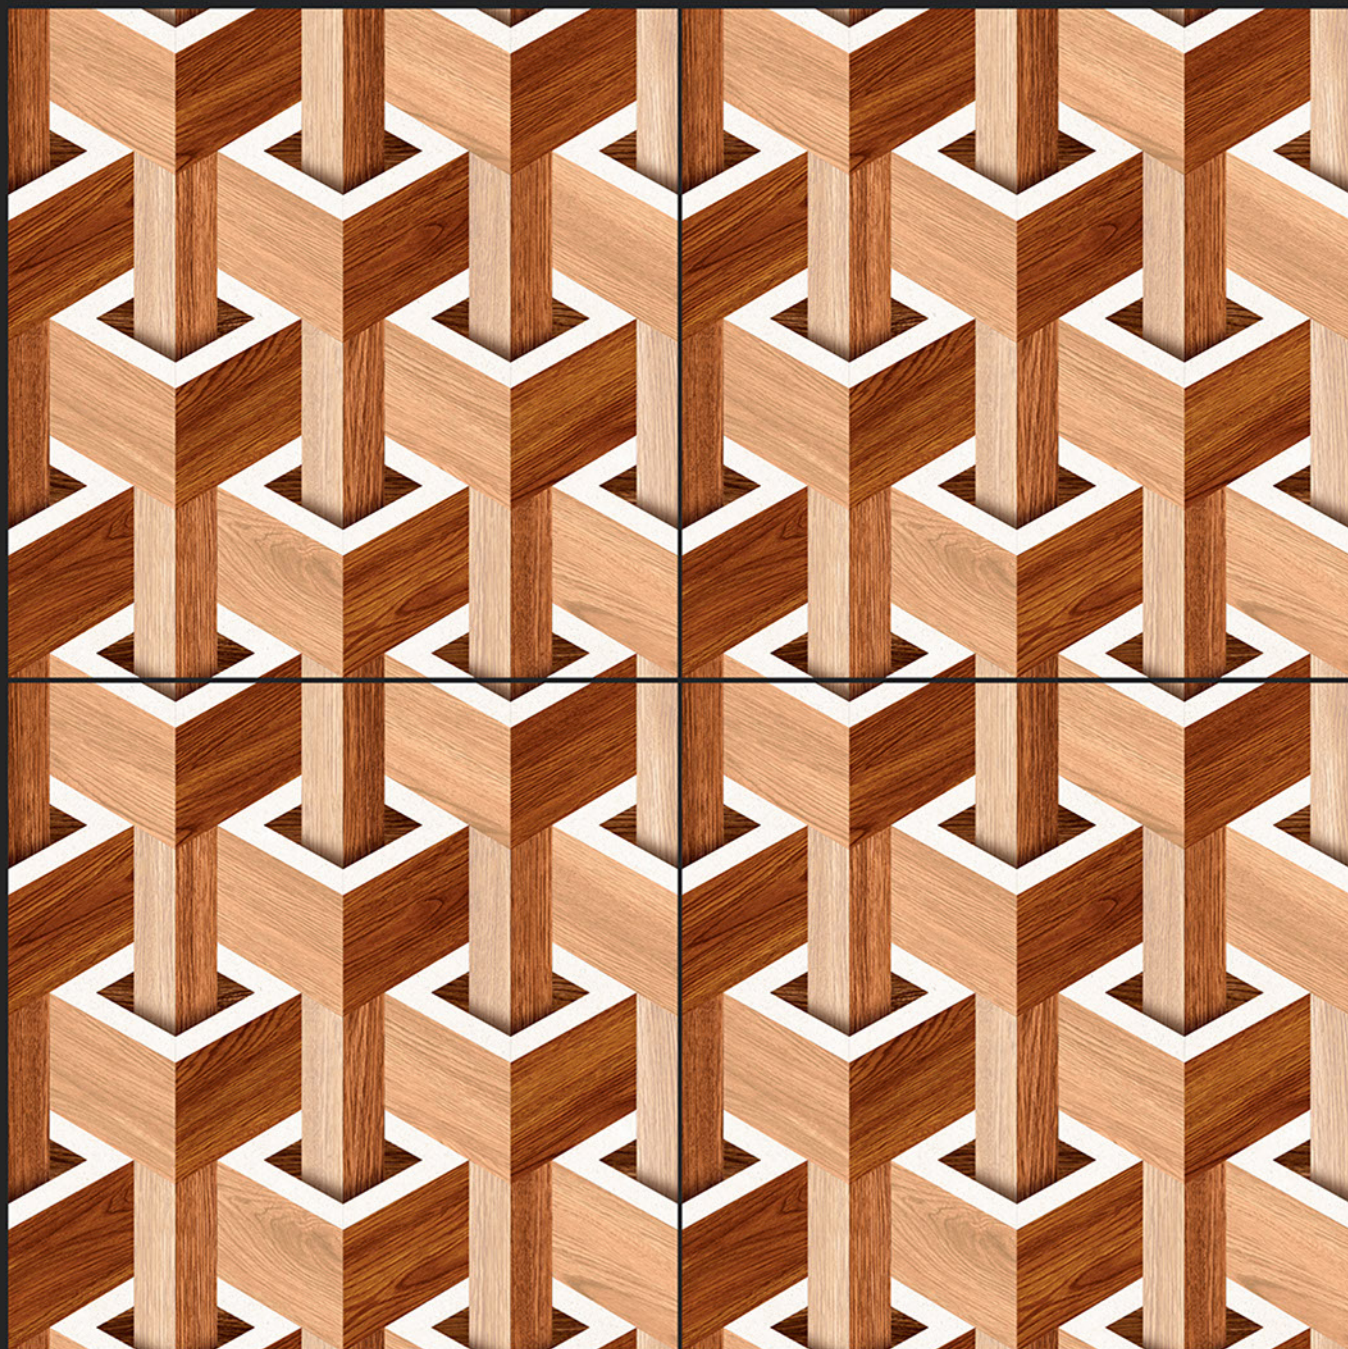

Digital
PORCELAIN TILES
600x600mm

SATIN MATT SERIES

DIGITAL
PRINTING

RECTIFIED

ECO FRIENDLY

5195

Digital
PORCELAIN TILES
600x600mm

SATIN MATT SERIES