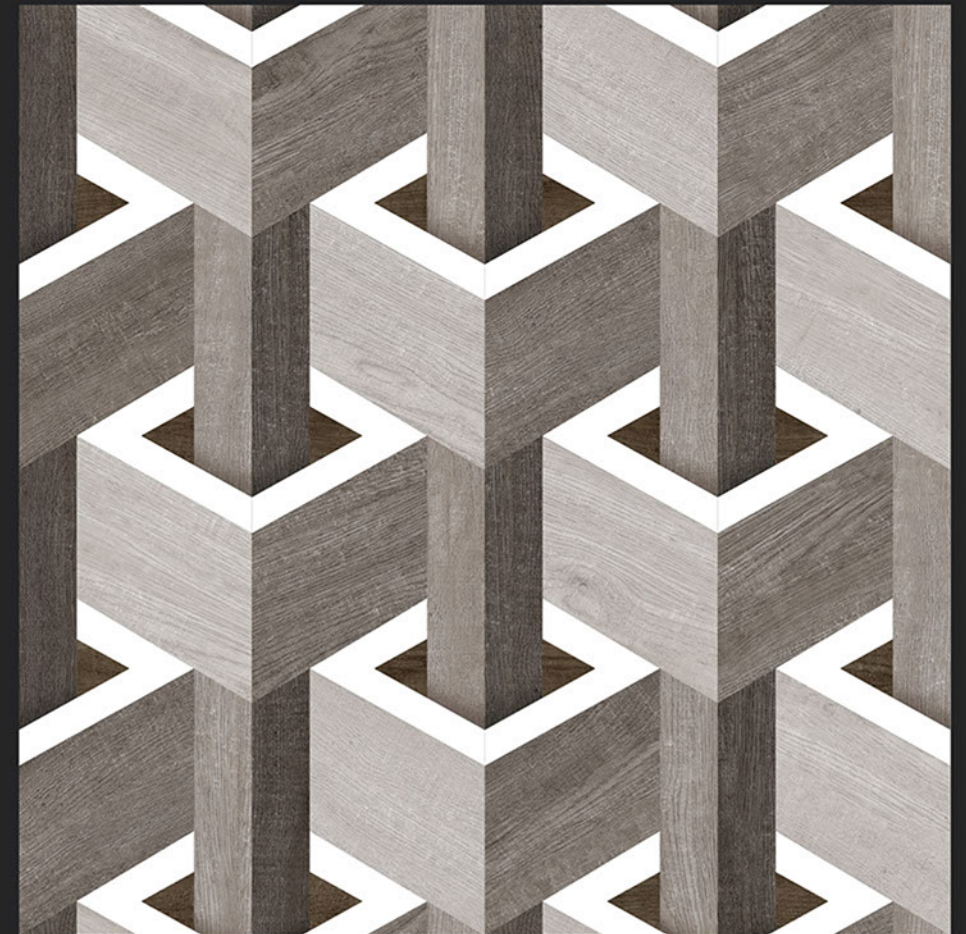

DIGITAL
PRINTING

RECTIFIED

ECO FRIENDLY

5196

Digital
PORCELAIN TILES
600x600mm

SATIN MATT SERIES

DIGITAL
PRINTING

RECTIFIED