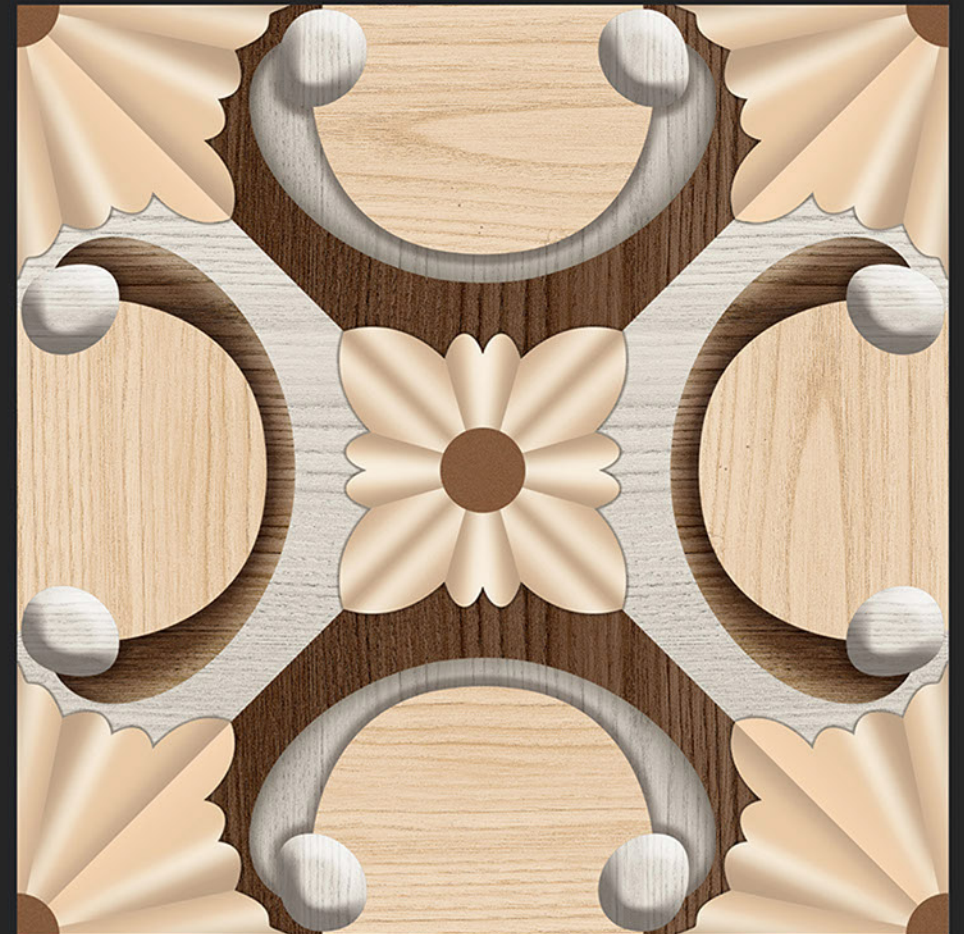

SATIN MATT SERIES