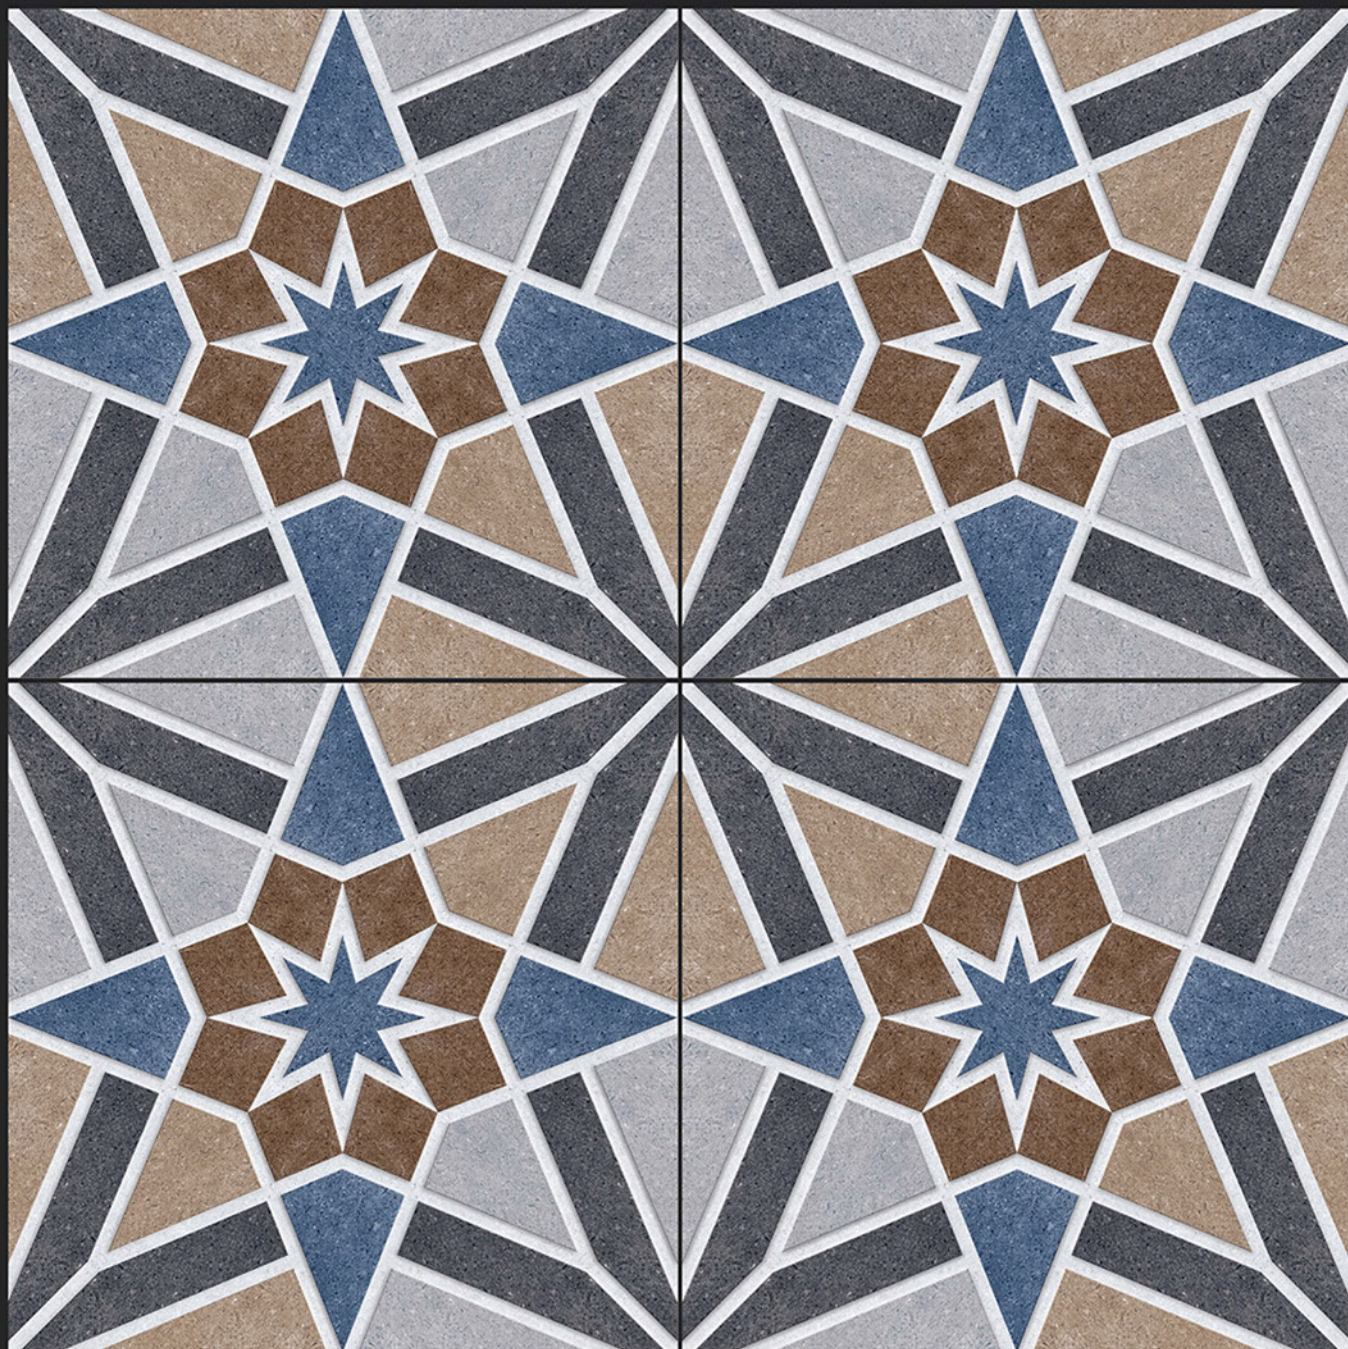

Digital
PORCELAIN TILES
600x600mm