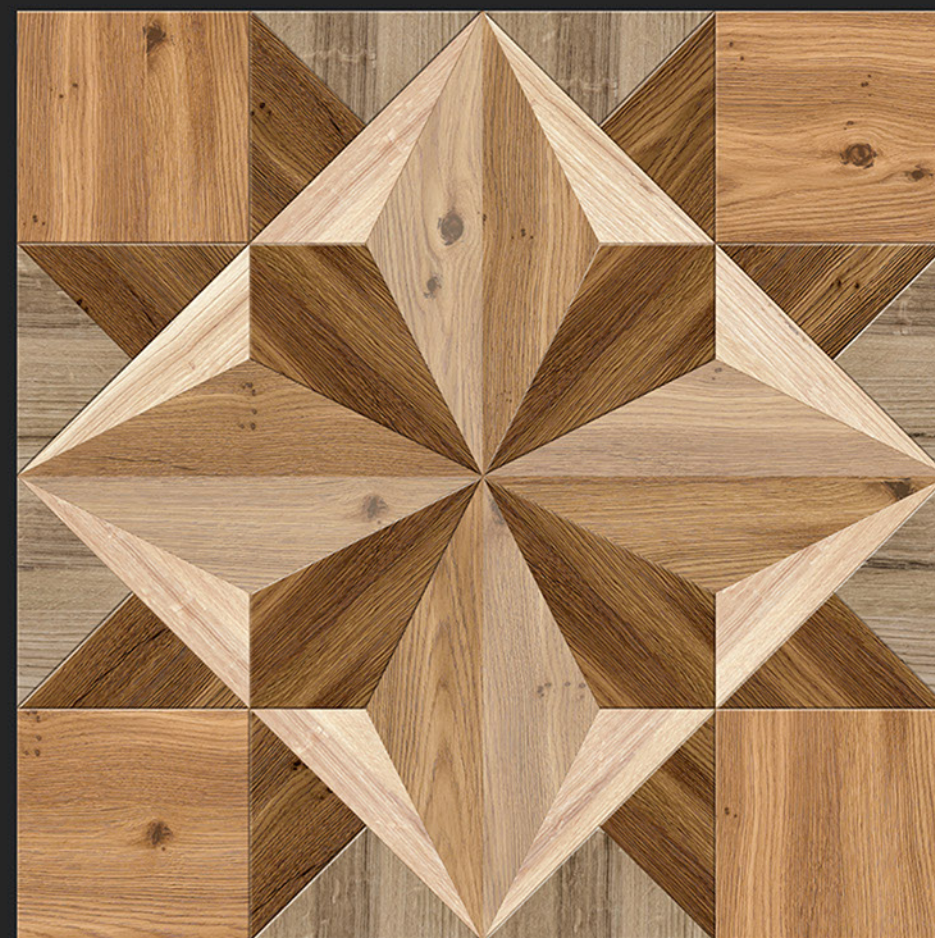

RECTIFIED

ECO FRIENDLY

5165

Digital
PORCELAIN TILES
600x600mm

SATIN MATT SERIES

DIGITAL
PRINTING

RECTIFIED

ECO FRIENDLY