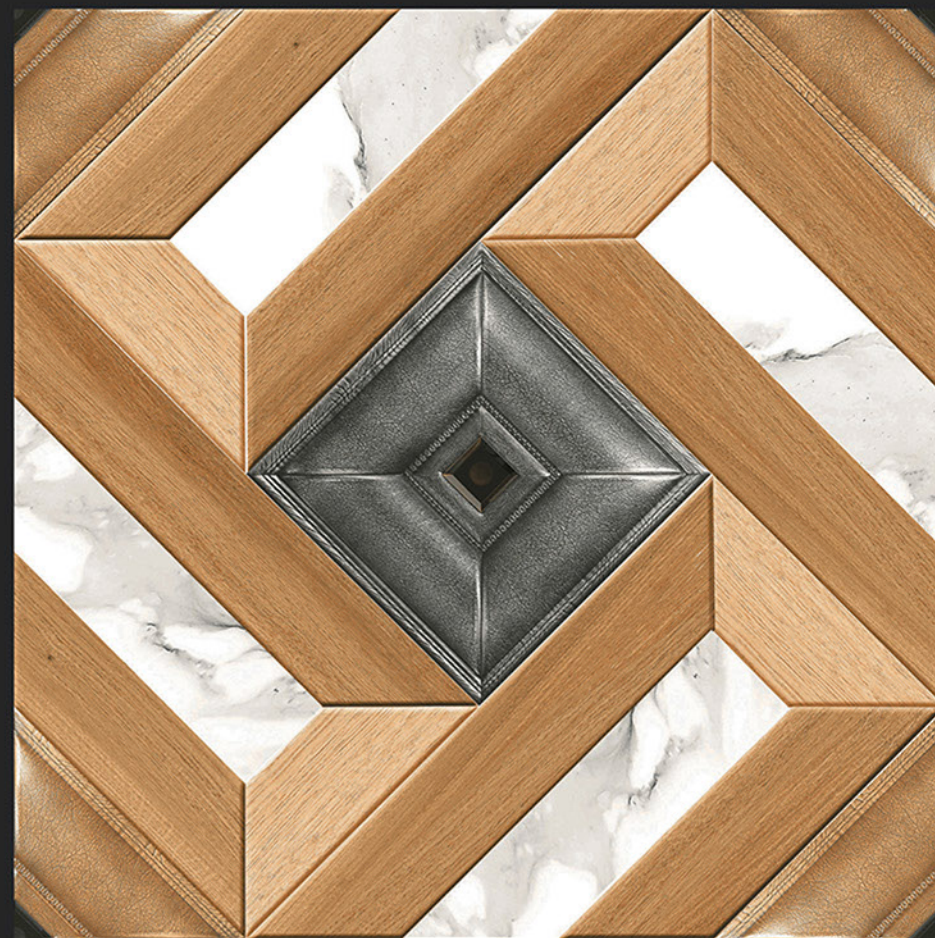

ECO FRIENDLY

5157

SATIN MATT SERIES

Digital
PORCELAIN TILES
600x600mm

SATIN MATT SERIES

DIGITAL
PRINTING

RECTIFIED

ECO FRIENDLY