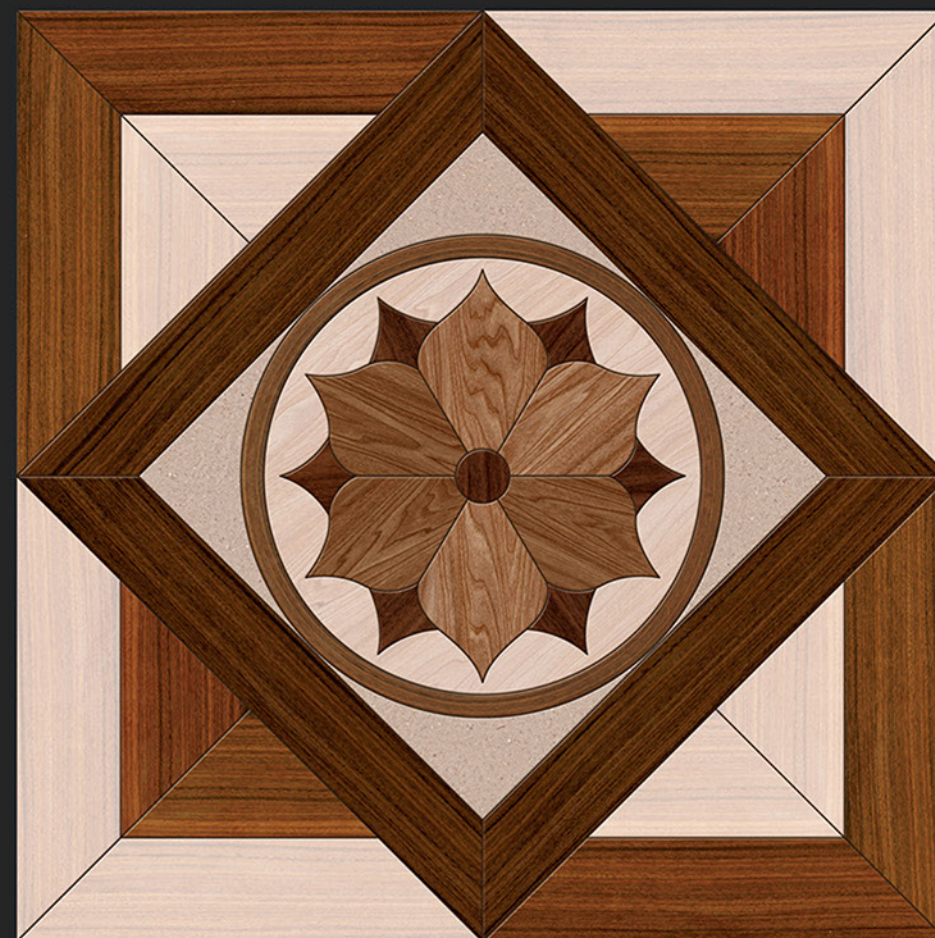

SATIN MATT SERIES