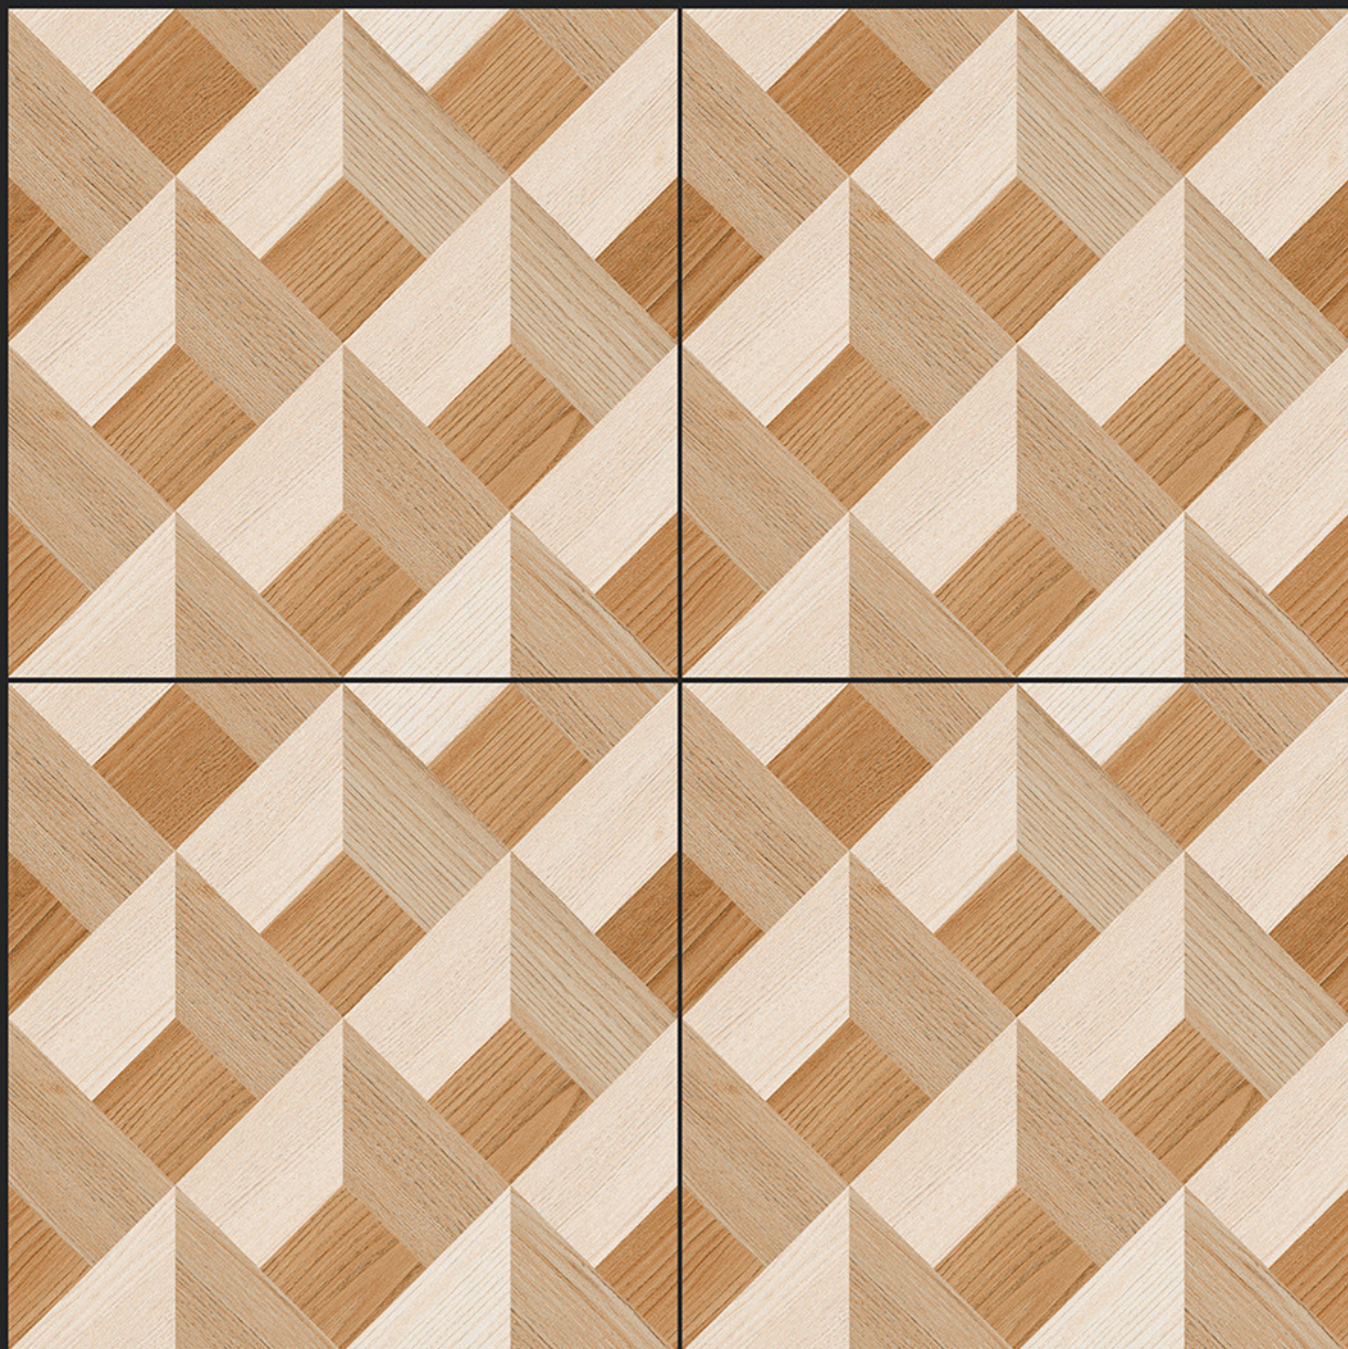

Digital
PORCELAIN TILES
600x600mm