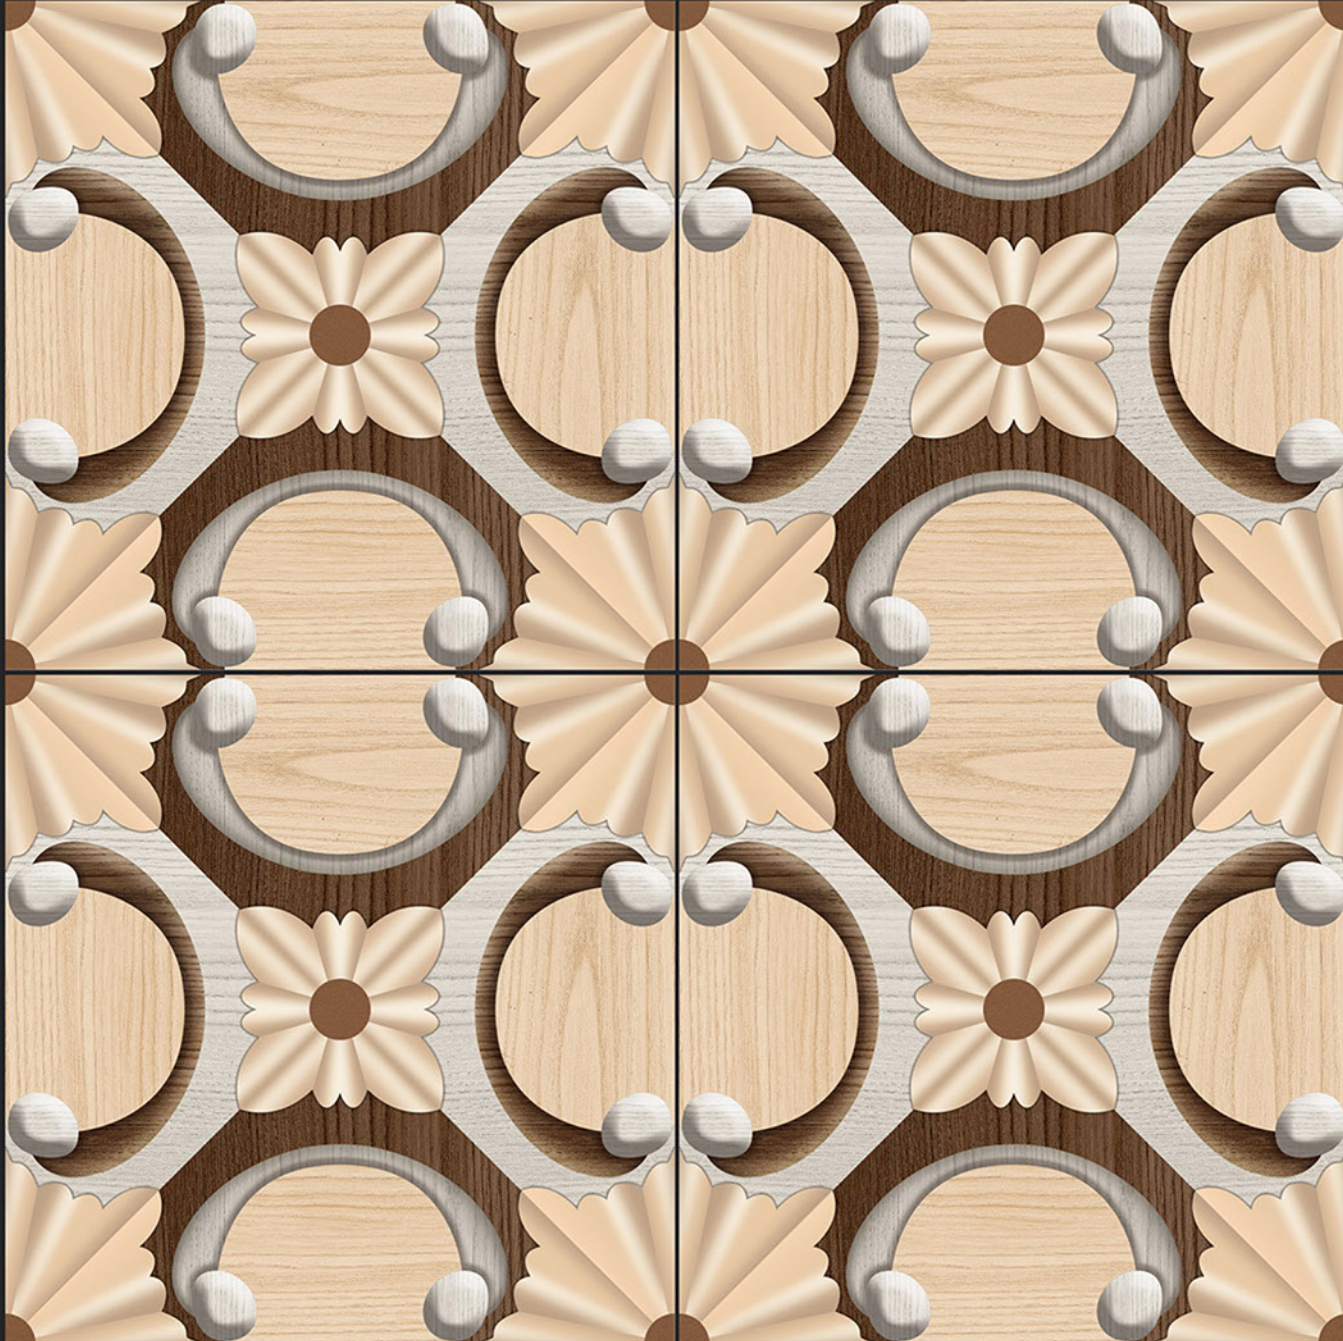

Digital
PORCELAIN TILES
600x600mm