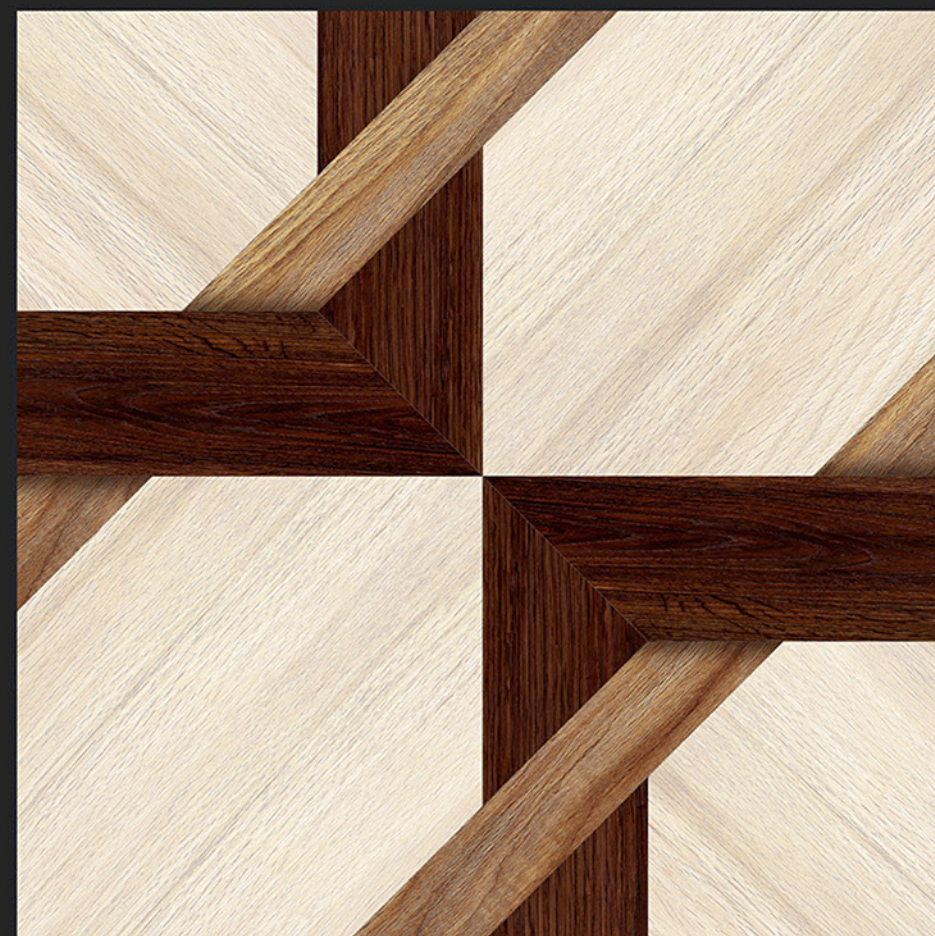

RECTIFIED

ECO FRIENDLY

5171

Digital
PORCELAIN TILES
600x600mm

SATIN MATT SERIES

DIGITAL
PRINTING

RECTIFIED

ECO FRIENDLY