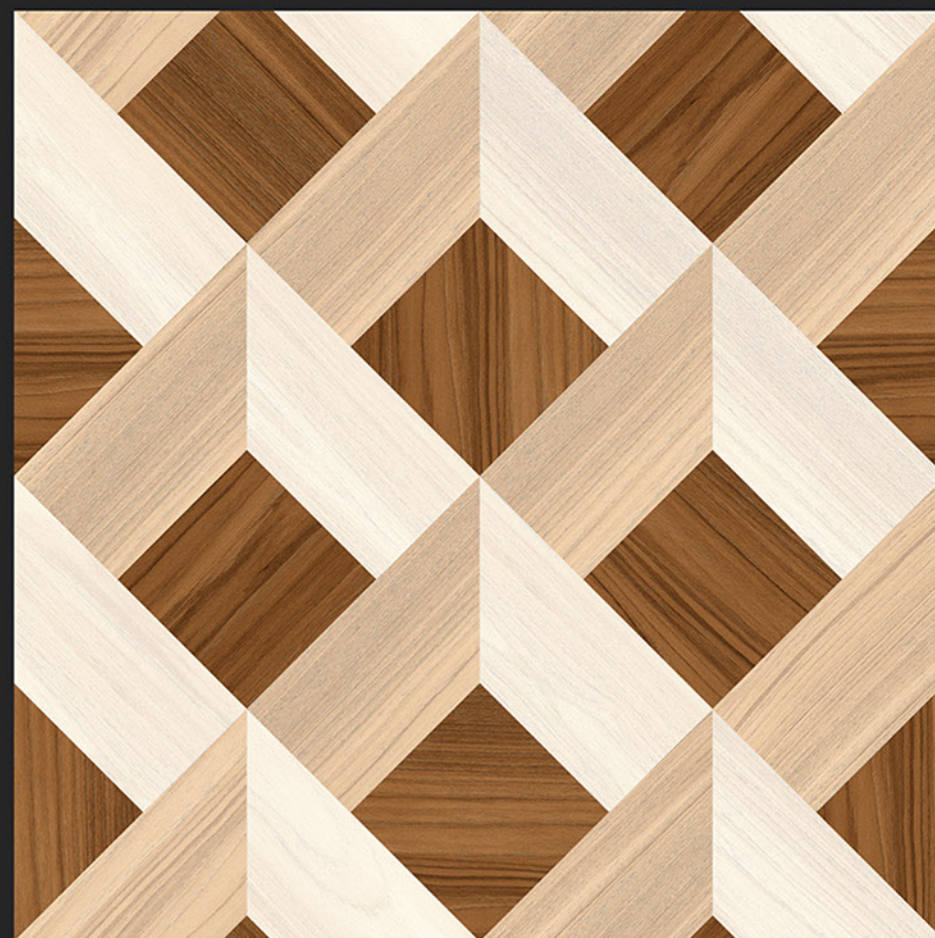

SATIN MATT SERIES