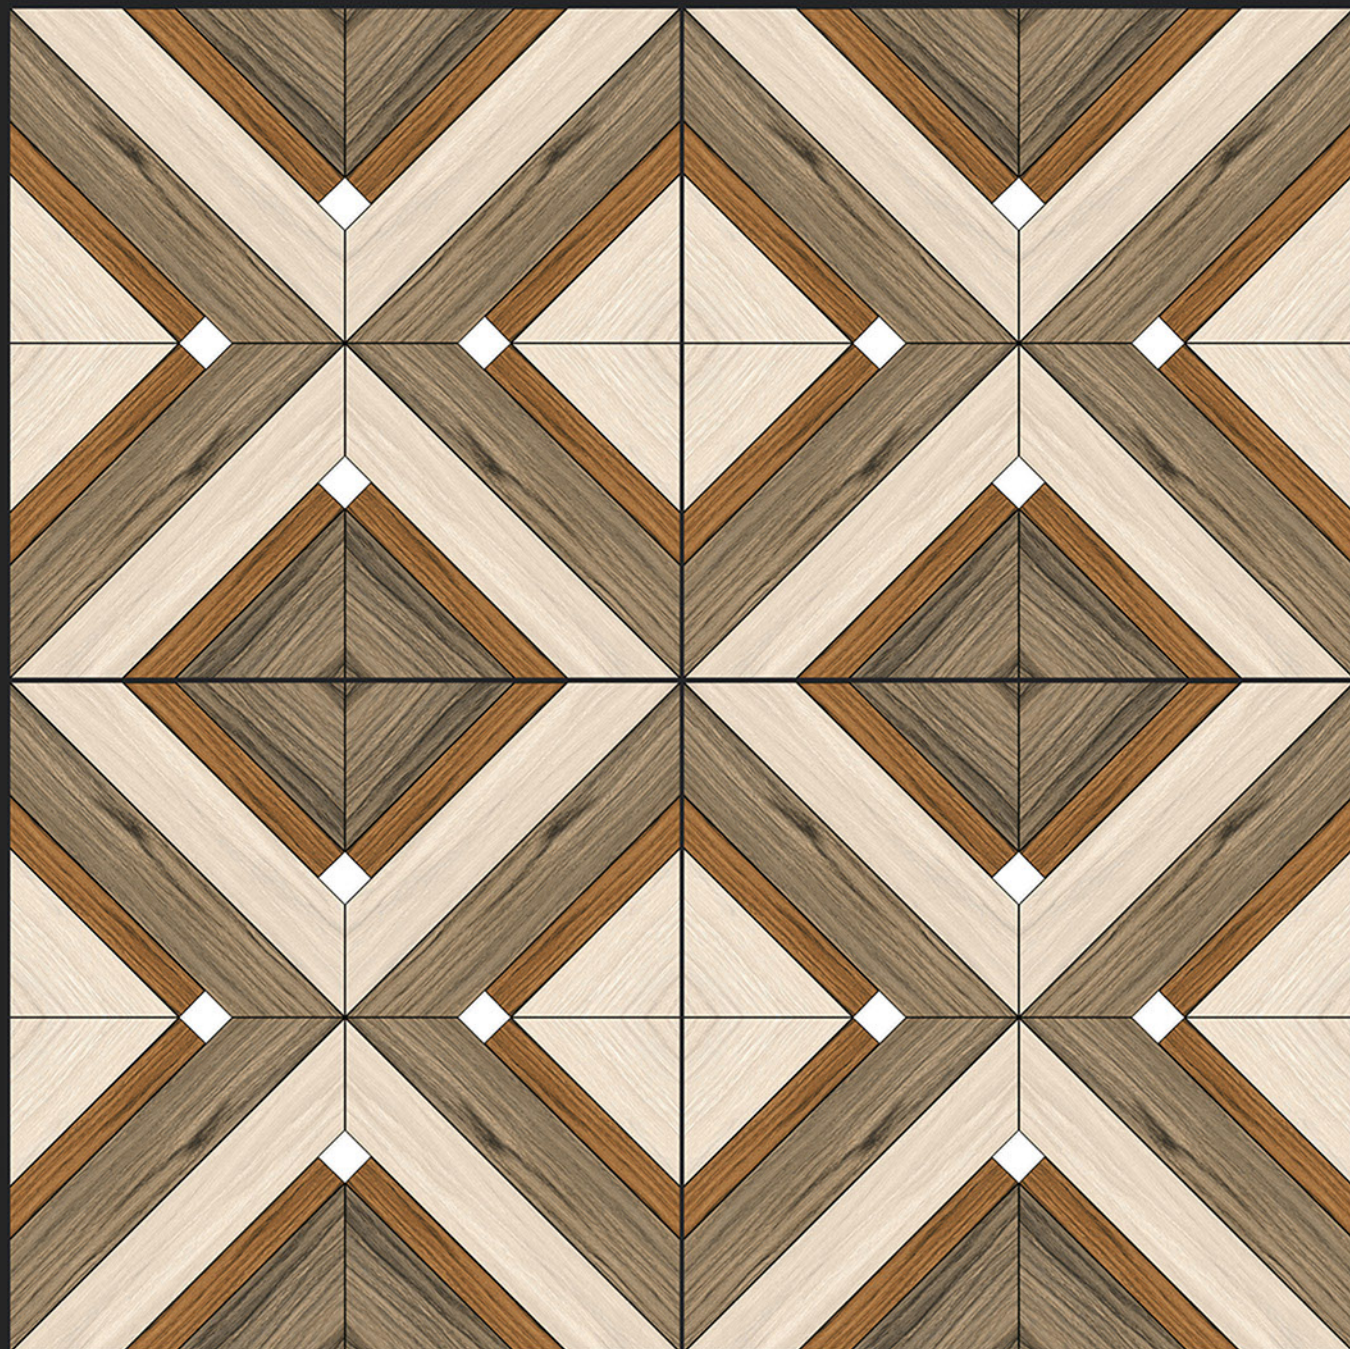

RECTIFIED

ECO FRIENDLY

5175

SATIN MATT SERIES

SATIN MATT SERIES

SATIN MATT SERIES

SATIN MATT SERIES

Digital
PORCELAIN TILES
600x600mm