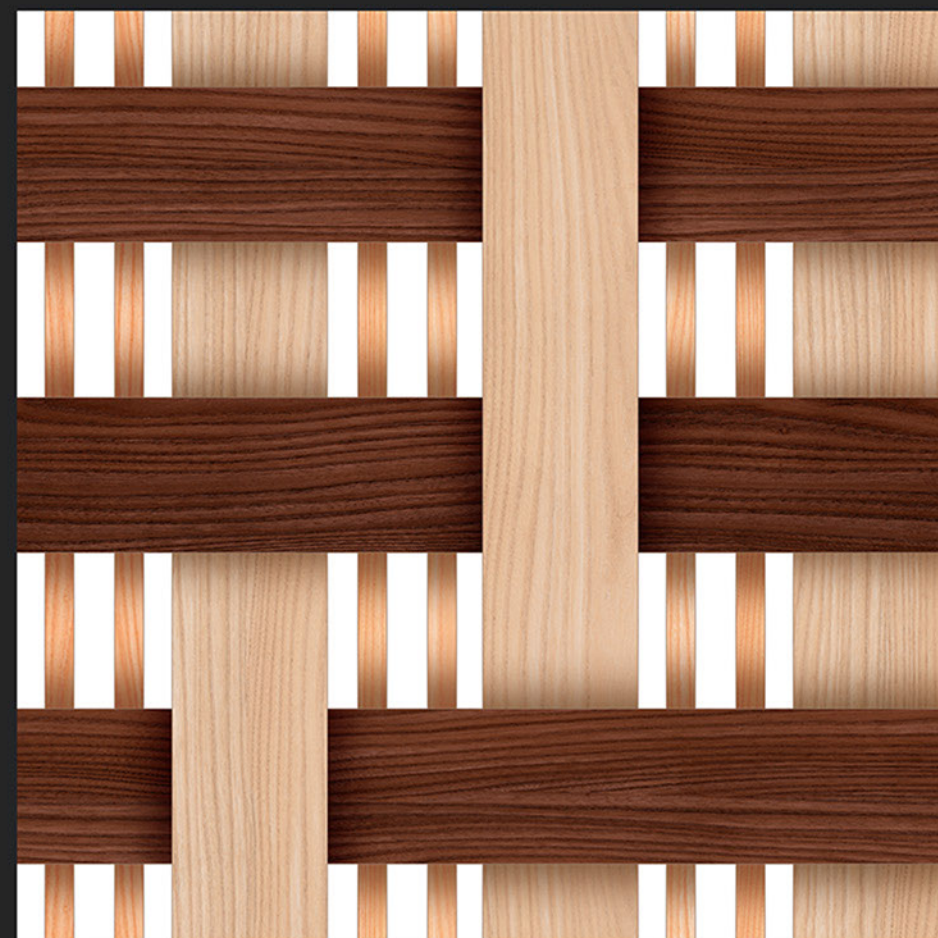

SATIN MATT SERIES