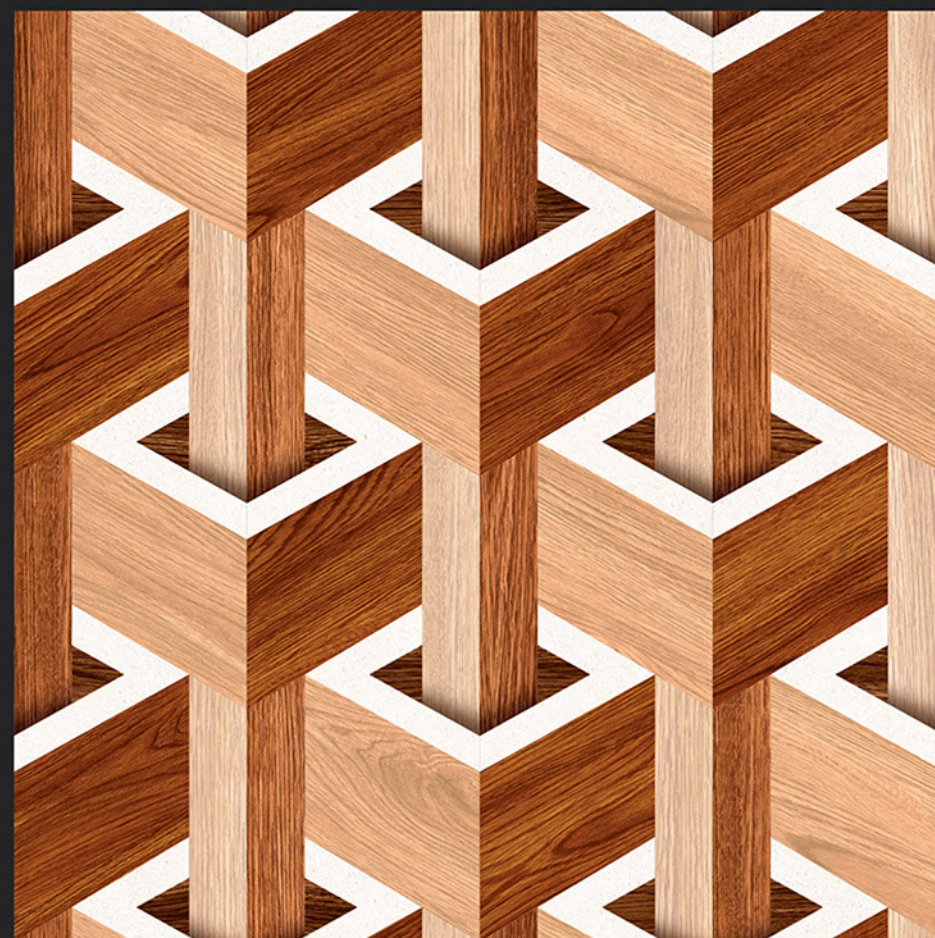

Digital
PORCELAIN TILES
600x600mm

SATIN MATT SERIES

DIGITAL
PRINTING

RECTIFIED

ECO FRIENDLY

5195

Digital
PORCELAIN TILES
600x600mm

SATIN MATT SERIES