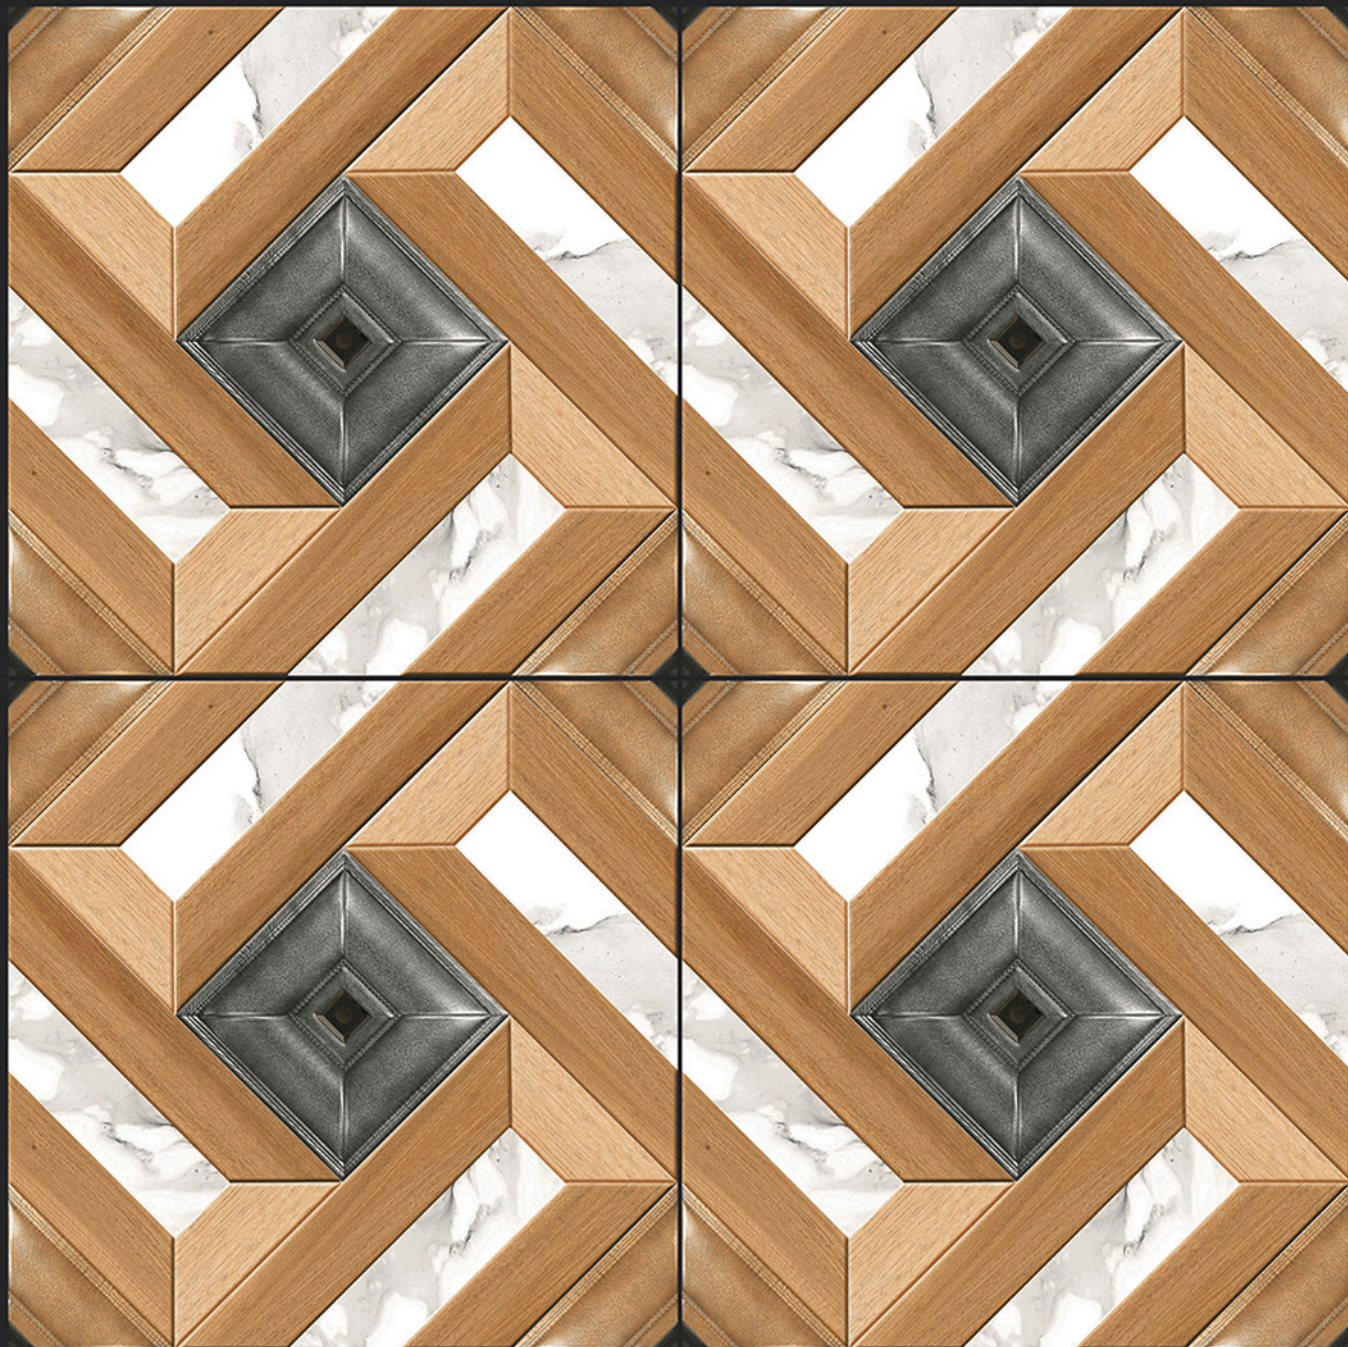

ECO FRIENDLY

5157

SATIN MATT SERIES

Digital
PORCELAIN TILES
600x600mm

SATIN MATT SERIES

DIGITAL
PRINTING

RECTIFIED

ECO FRIENDLY