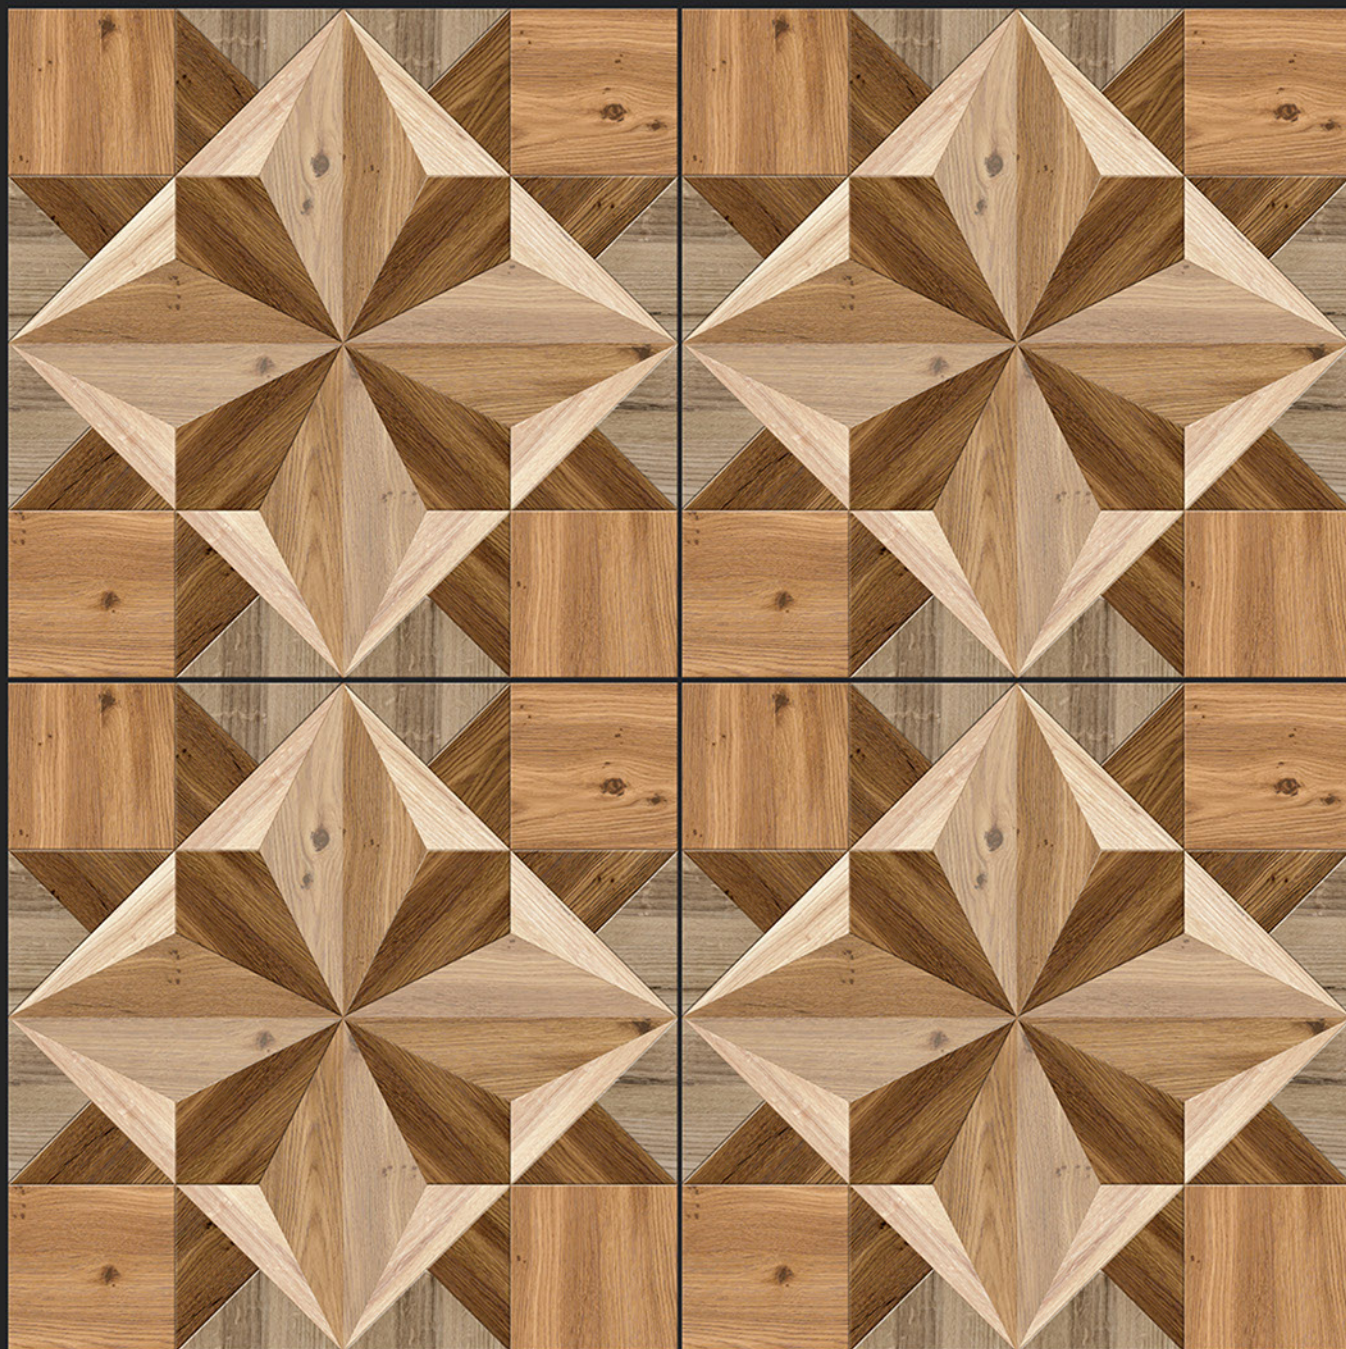

Digital
PORCELAIN TILES
600x600mm