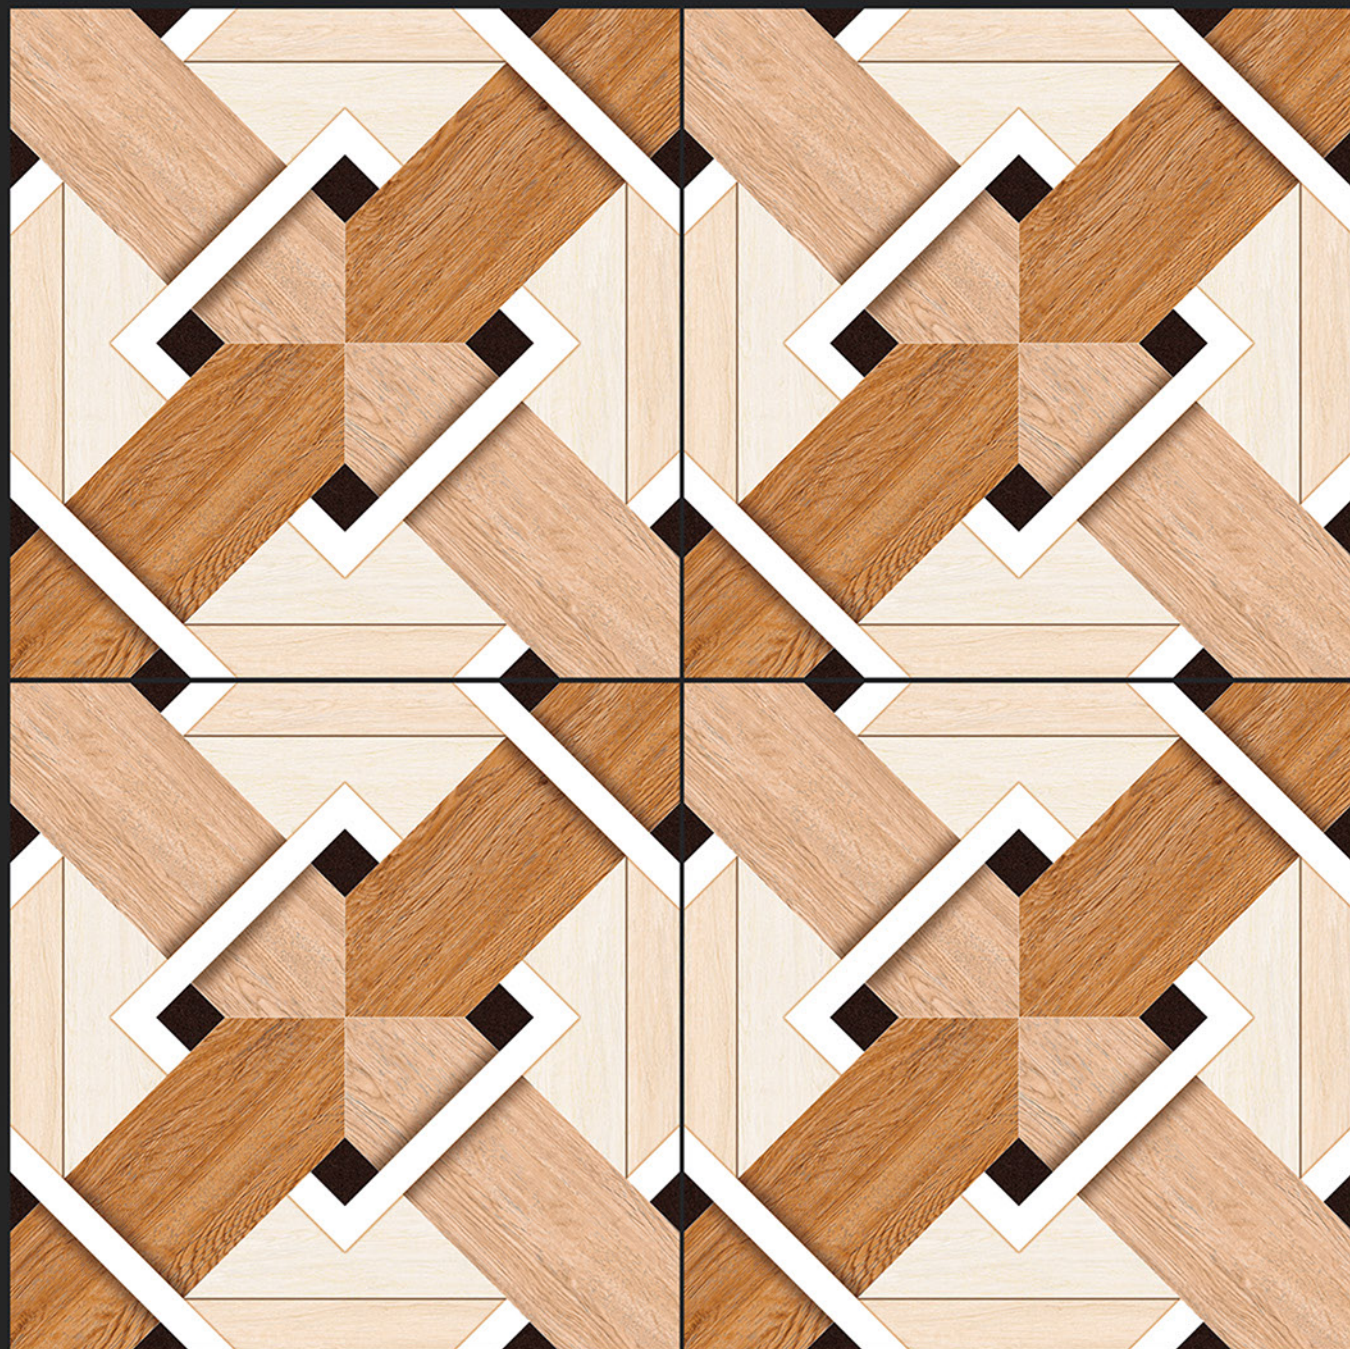

Digital
PORCELAIN TILES
600x600mm