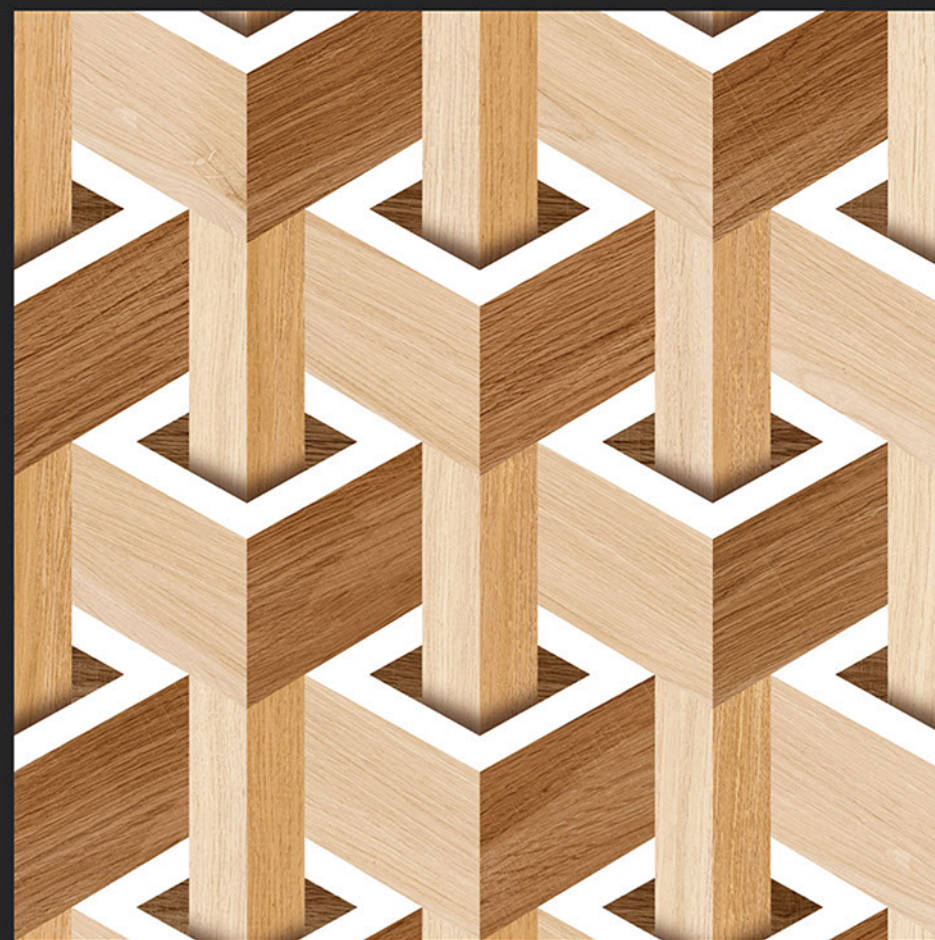

SATIN MATT SERIES