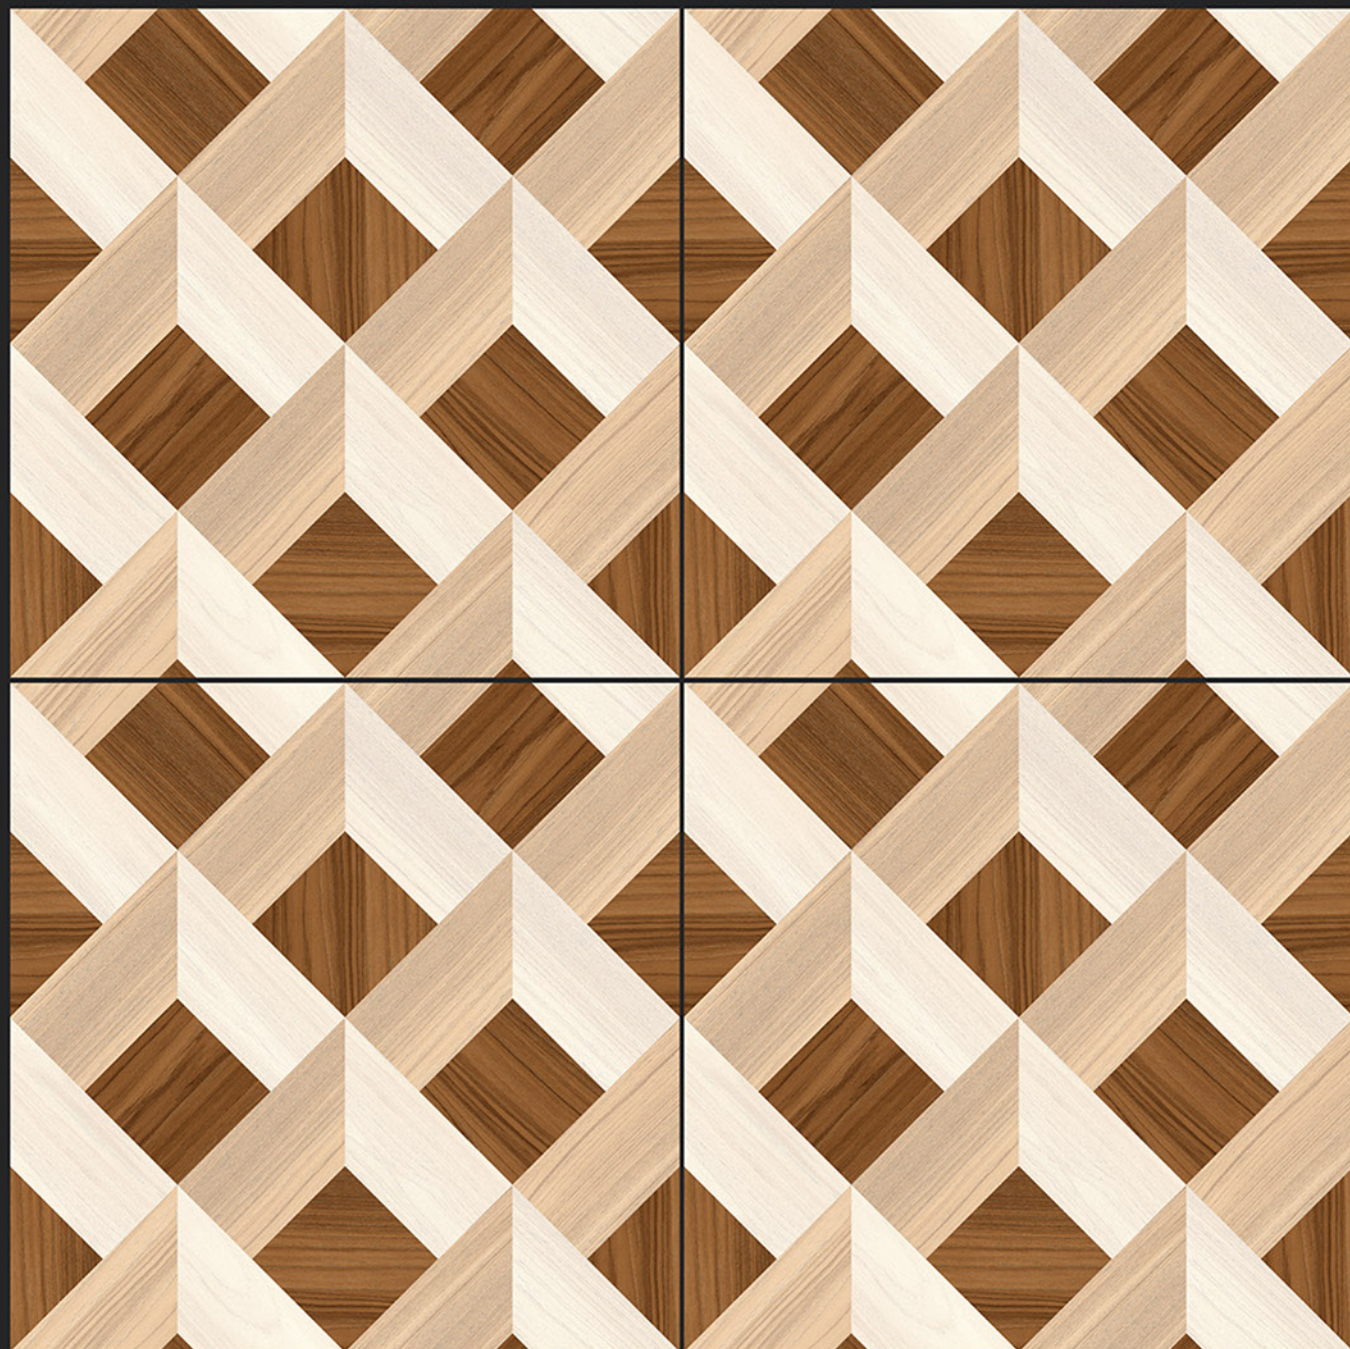

5162

Digital
PORCELAIN TILES
600x600mm

SATIN MATT SERIES

DIGITAL
PRINTING

RECTIFIED

ECO FRIENDLY

5163

Digital
PORCELAIN TILES
600x600mm