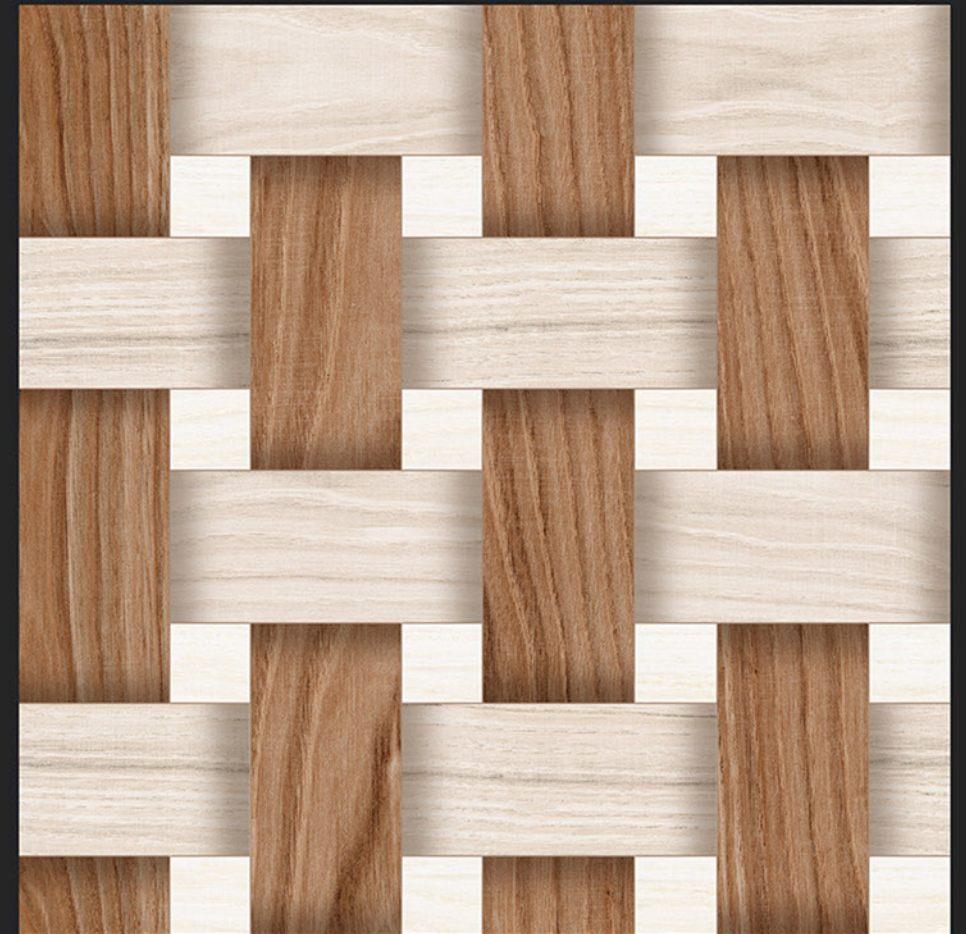

SATIN MATT SERIES