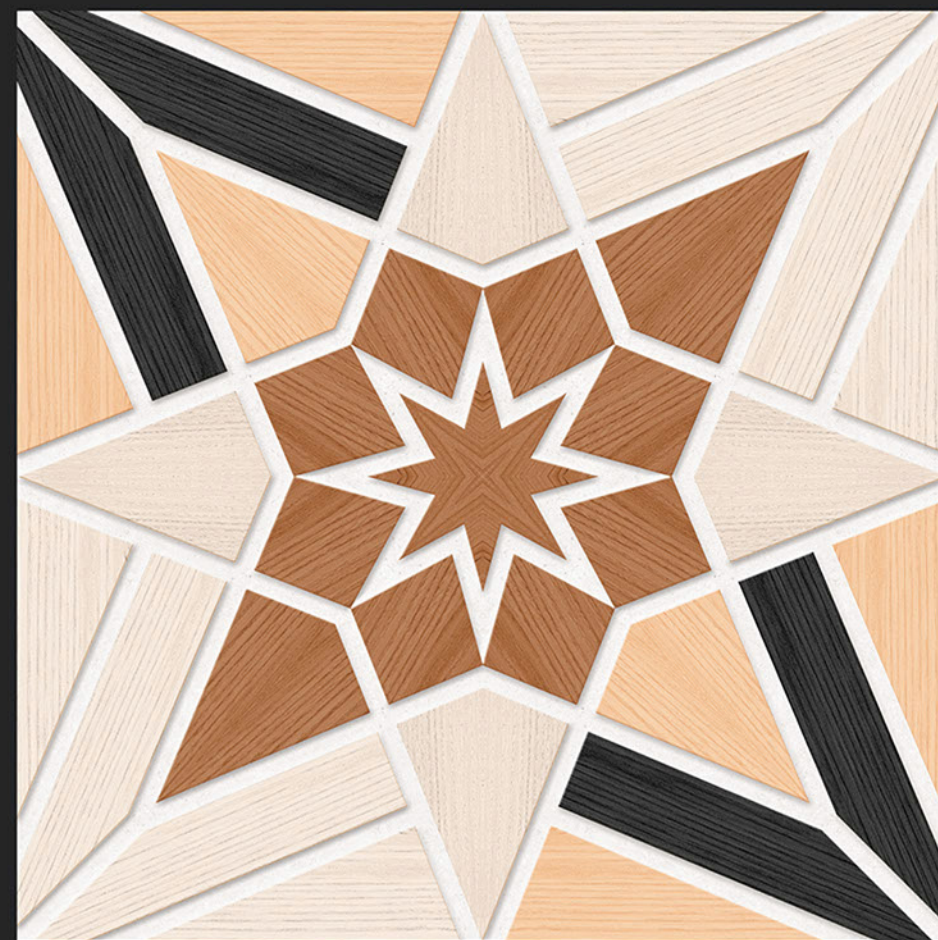

Digital
PORCELAIN TILES
600x600mm

SATIN MATT SERIES

DIGITAL
PRINTING

RECTIFIED

ECO FRIENDLY

5191

Digital
PORCELAIN TILES
600x600mm

SATIN MATT SERIES