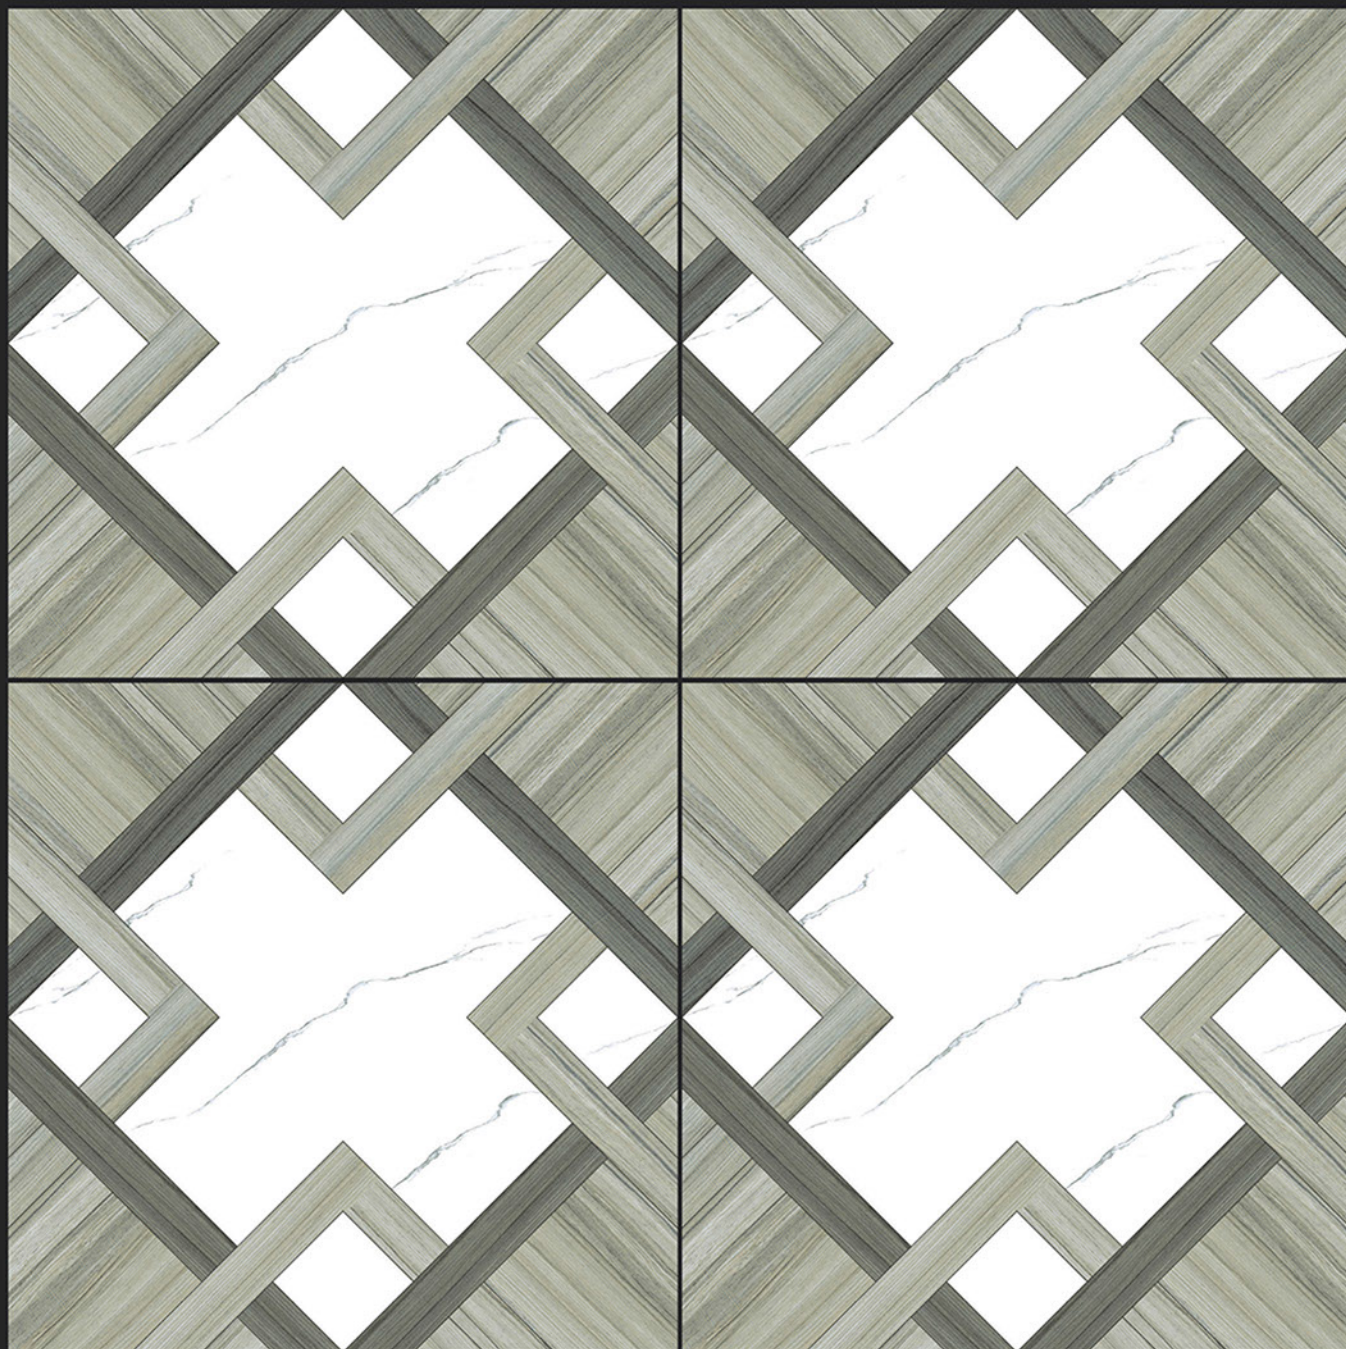

Digital
PORCELAIN TILES
600x600mm