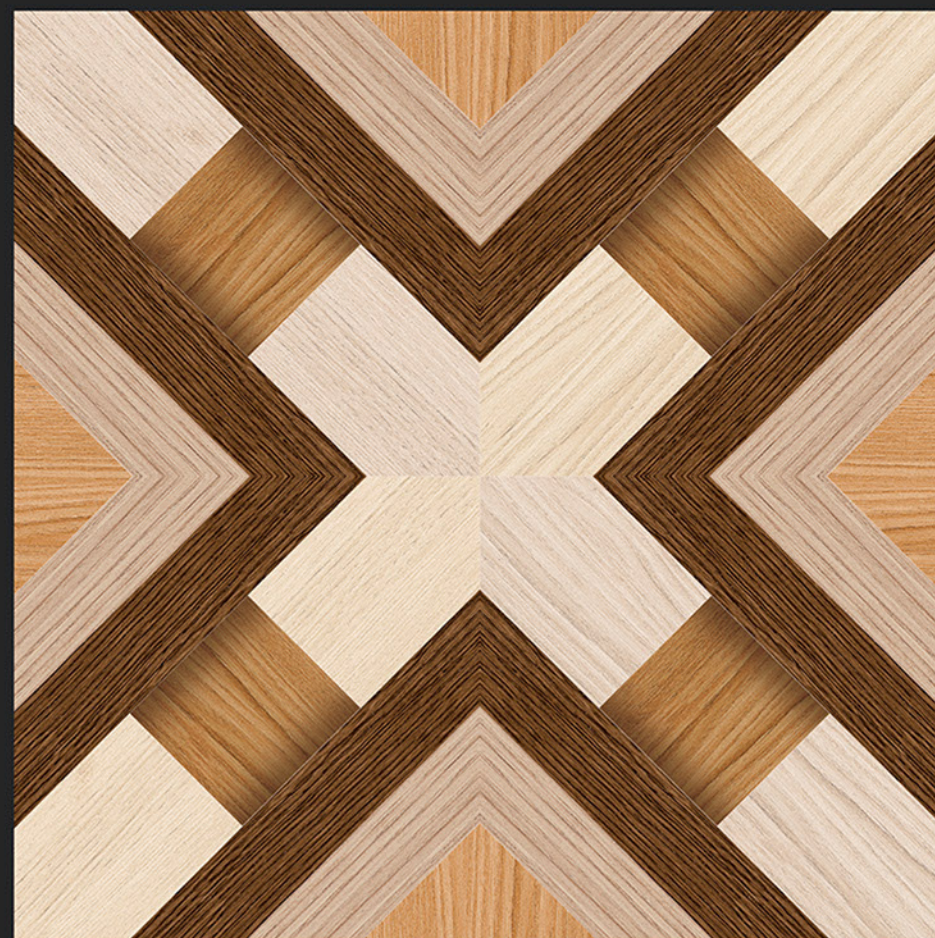

SATIN MATT SERIES