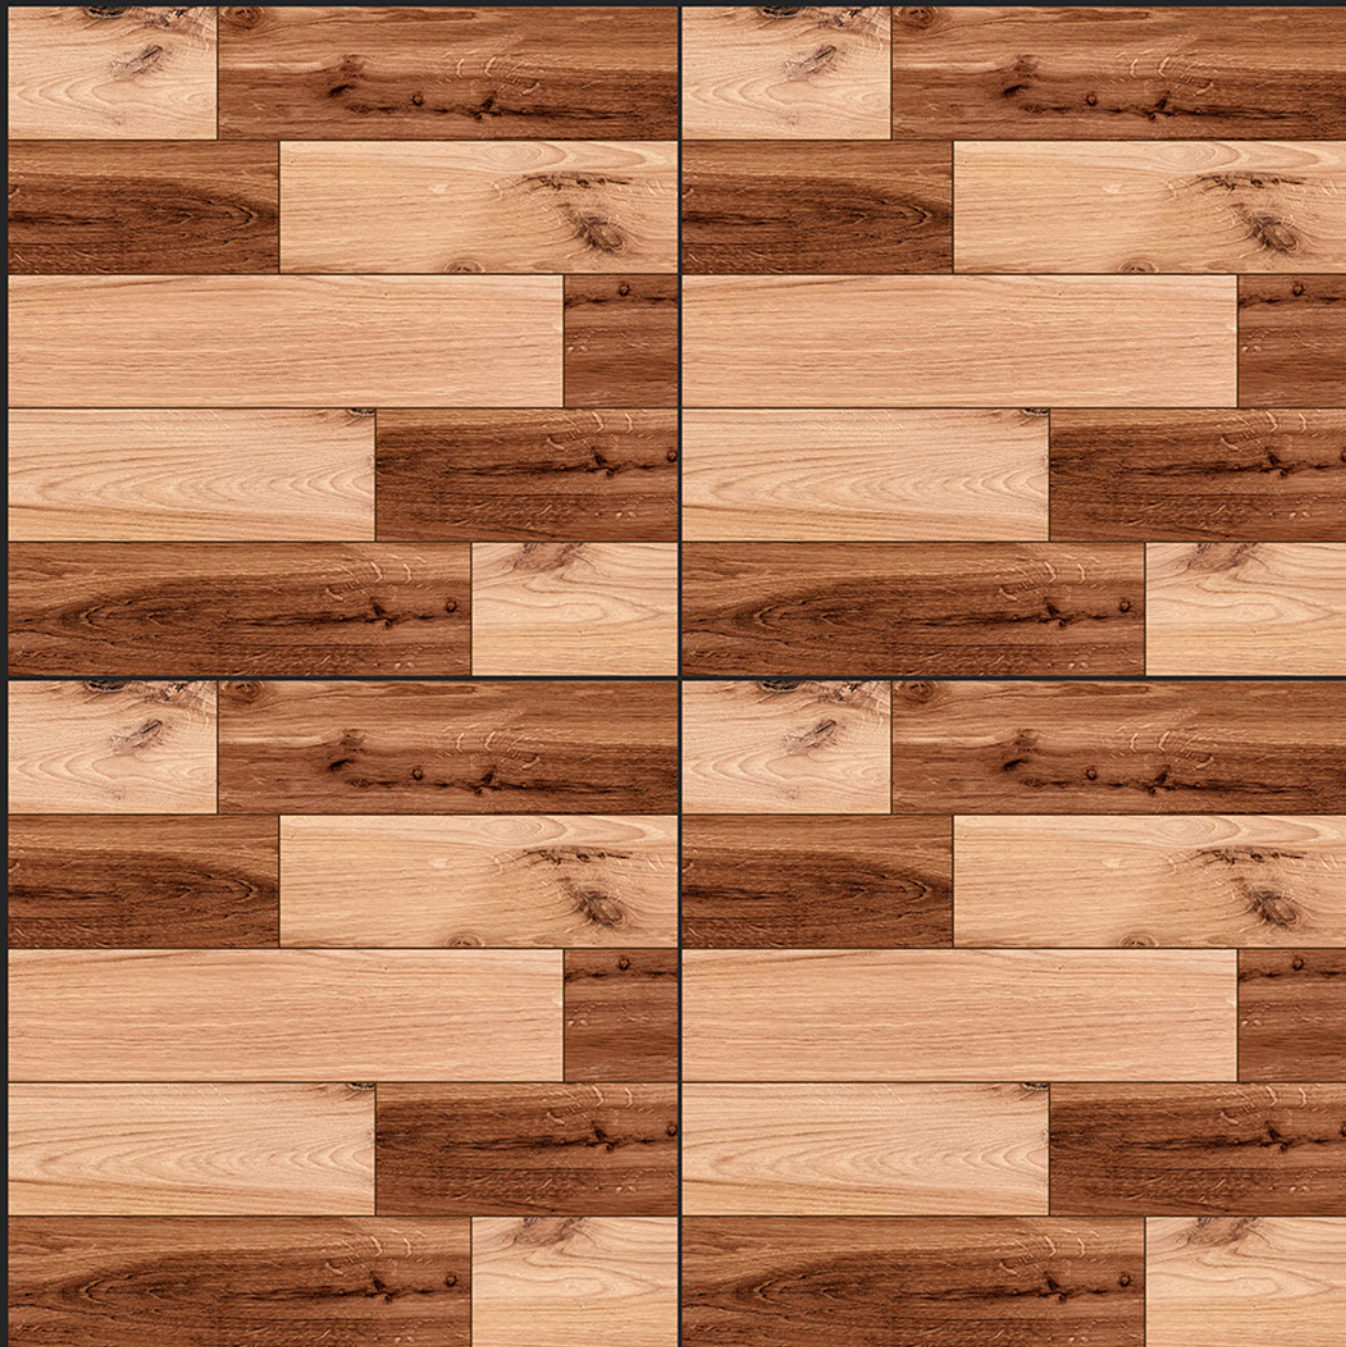

Digital

PORCELAIN TILES
600x600mm