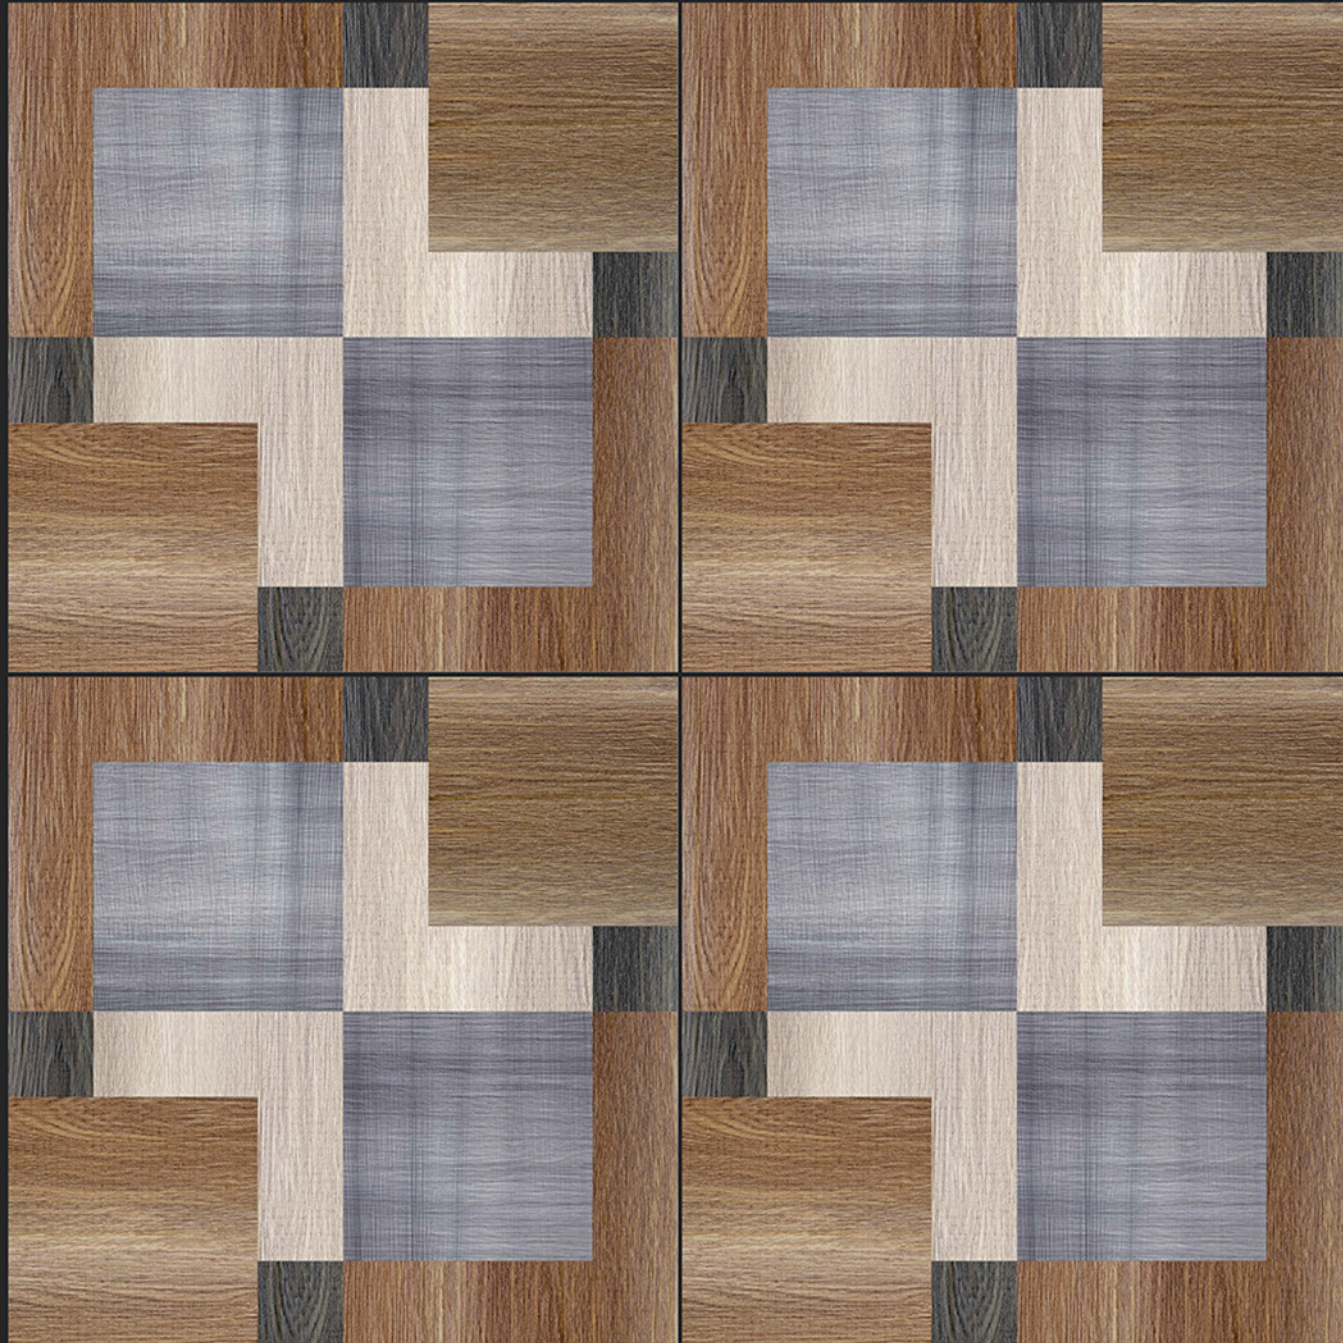

Digital

PORCELAIN TILES
600x600mm

SATIN MATT SERIES

DIGITAL
PRINTING

RECTIFIED

ECO FRIENDLY

5199

SATIN MATT SERIES