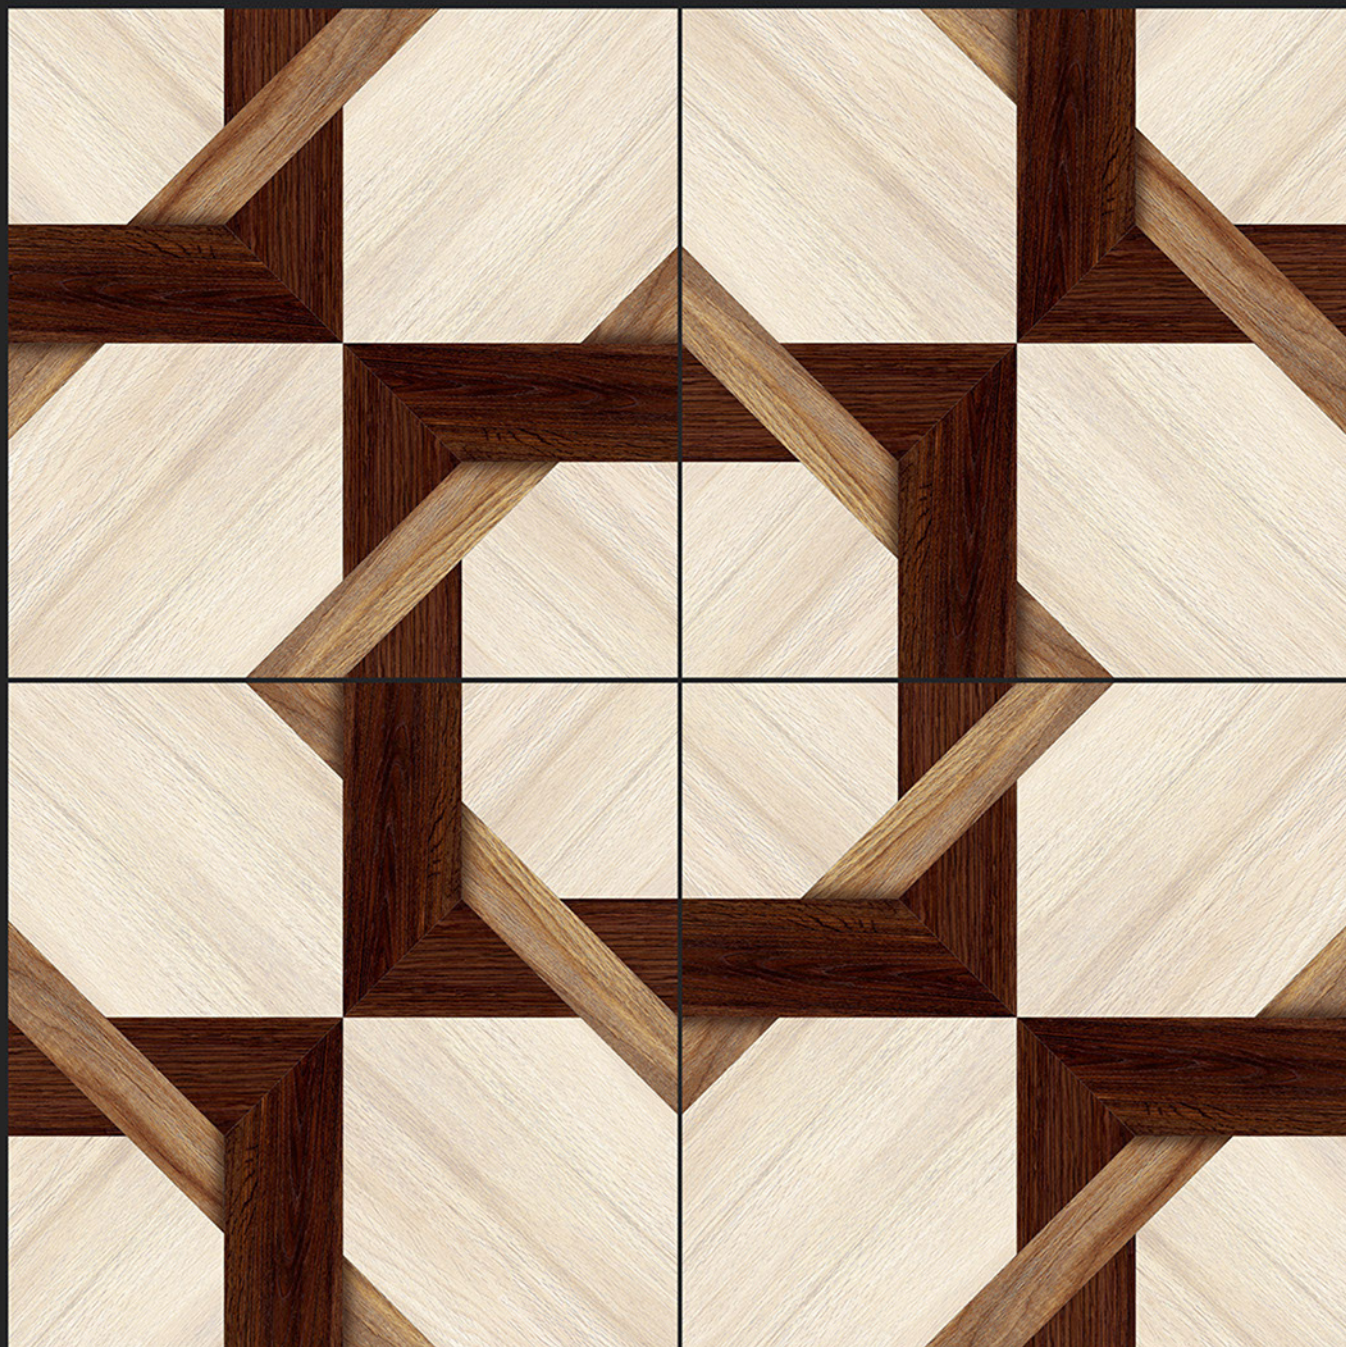

RECTIFIED

ECO FRIENDLY

5171

Digital
PORCELAIN TILES
600x600mm

SATIN MATT SERIES

DIGITAL
PRINTING

RECTIFIED

ECO FRIENDLY