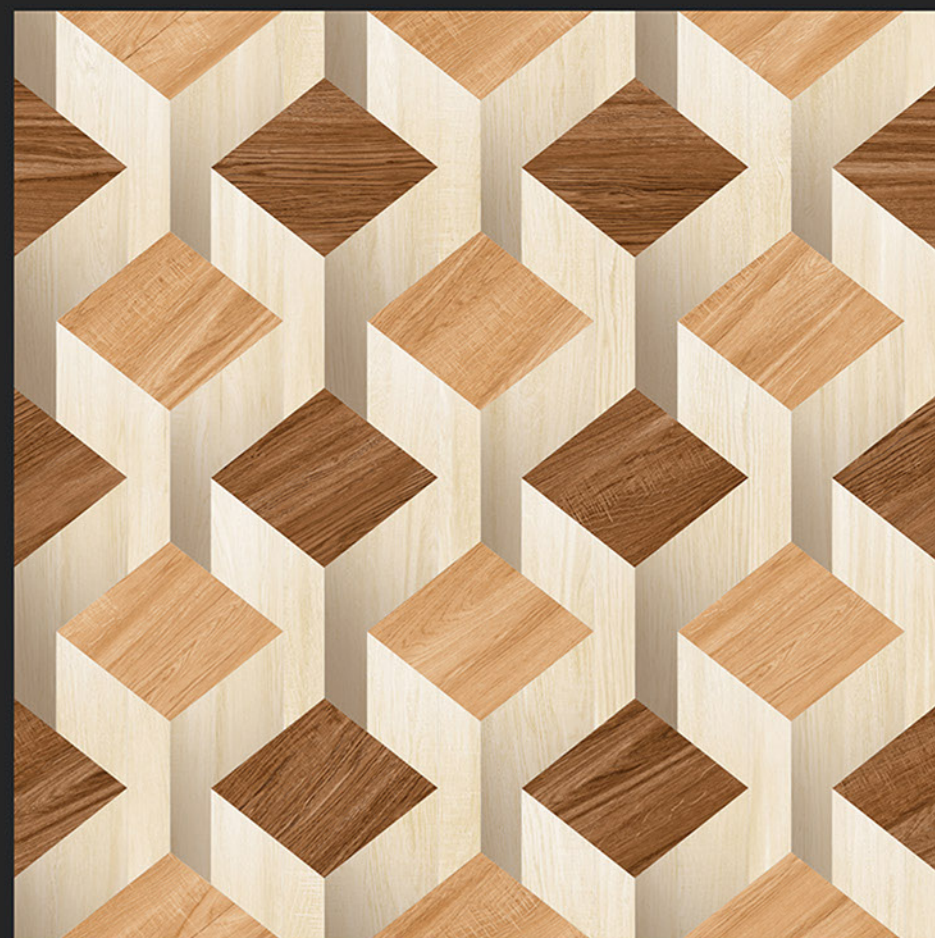

RECTIFIED

ECO FRIENDLY

5175

SATIN MATT SERIES

SATIN MATT SERIES

SATIN MATT SERIES

SATIN MATT SERIES

Digital
PORCELAIN TILES
600x600mm