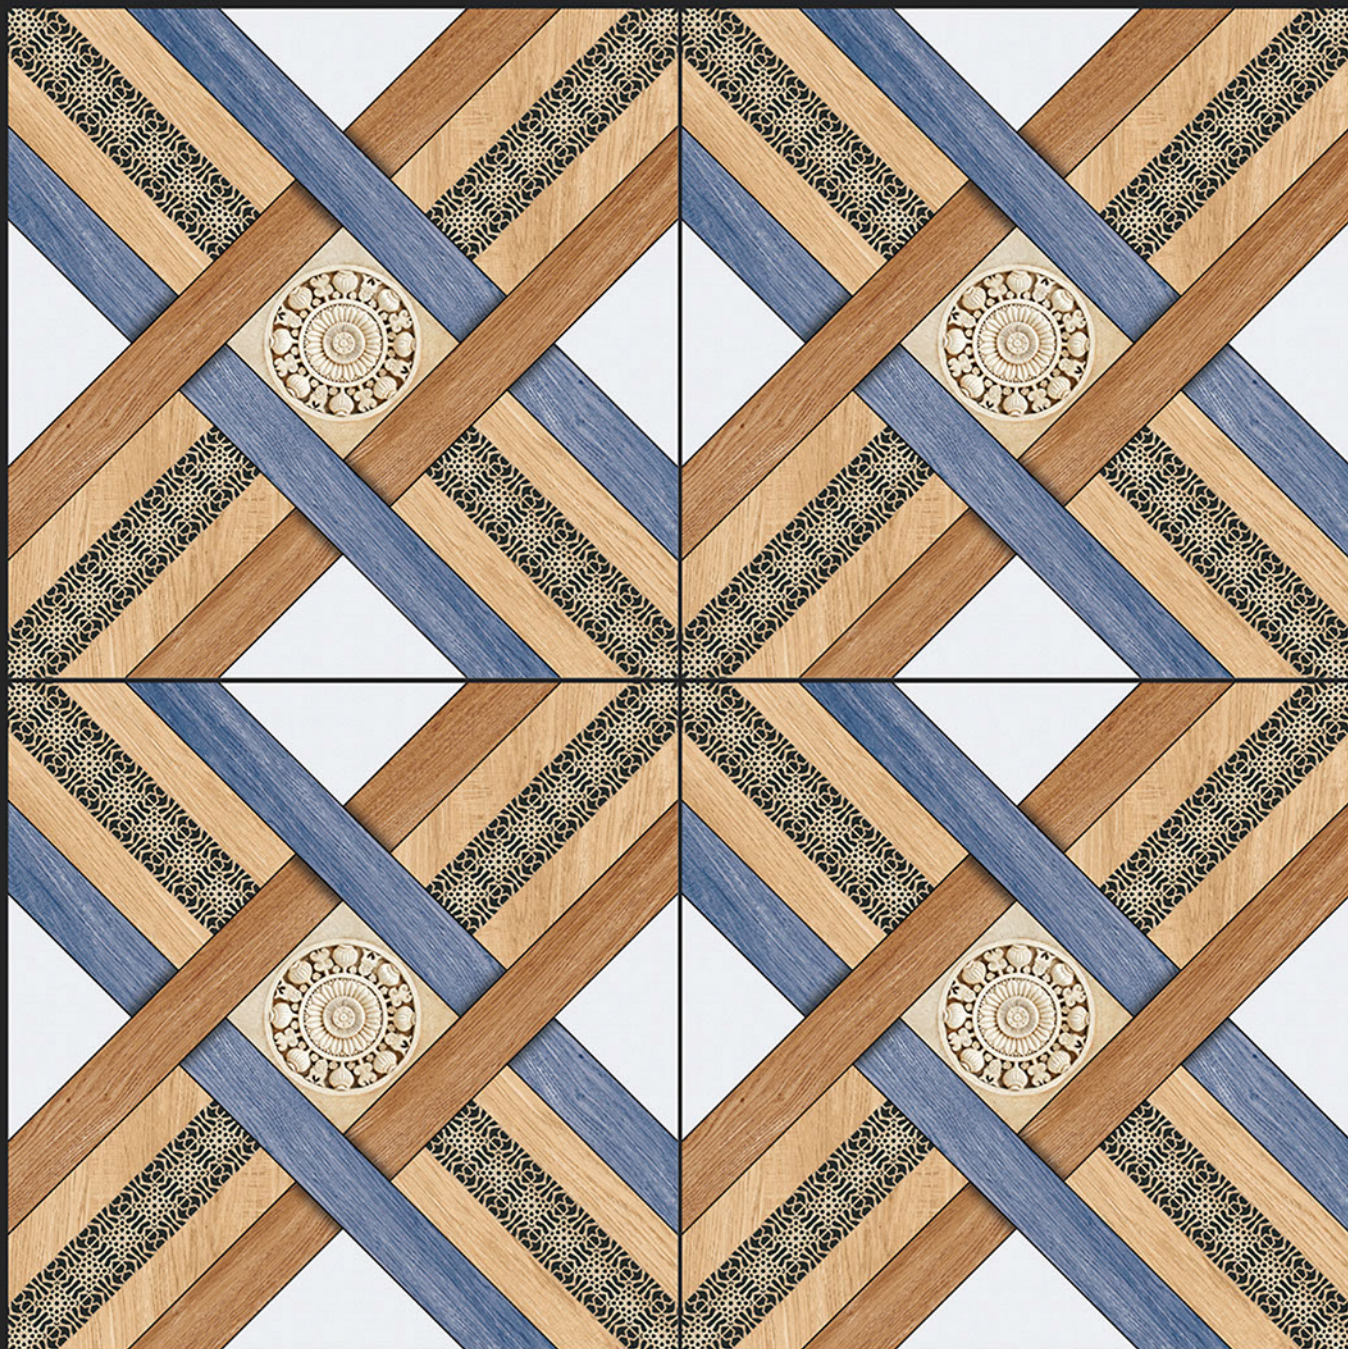

Digital
PORCELAIN TILES
600x600mm