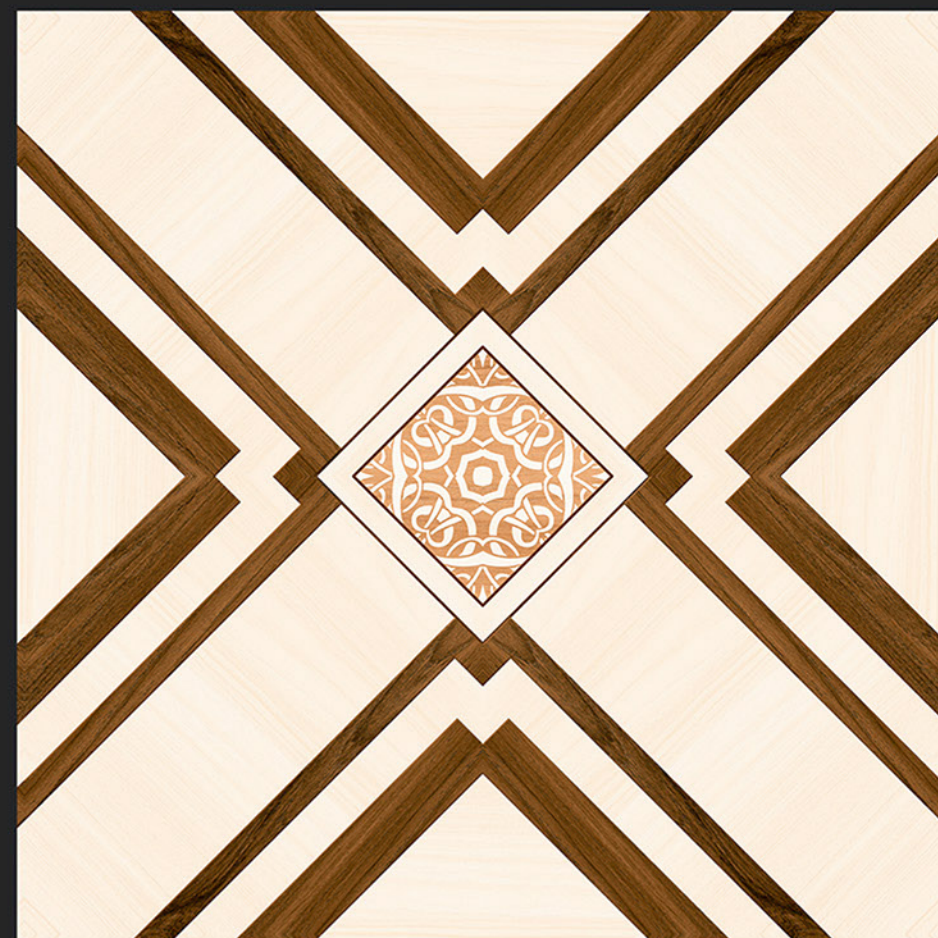

SATIN MATT SERIES

DIGITAL
PRINTING

RECTIFIED

ECO FRIENDLY

5180

SATIN MATT SERIES

SATIN MATT SERIES

Digital
PORCELAIN TILES
600x600mm