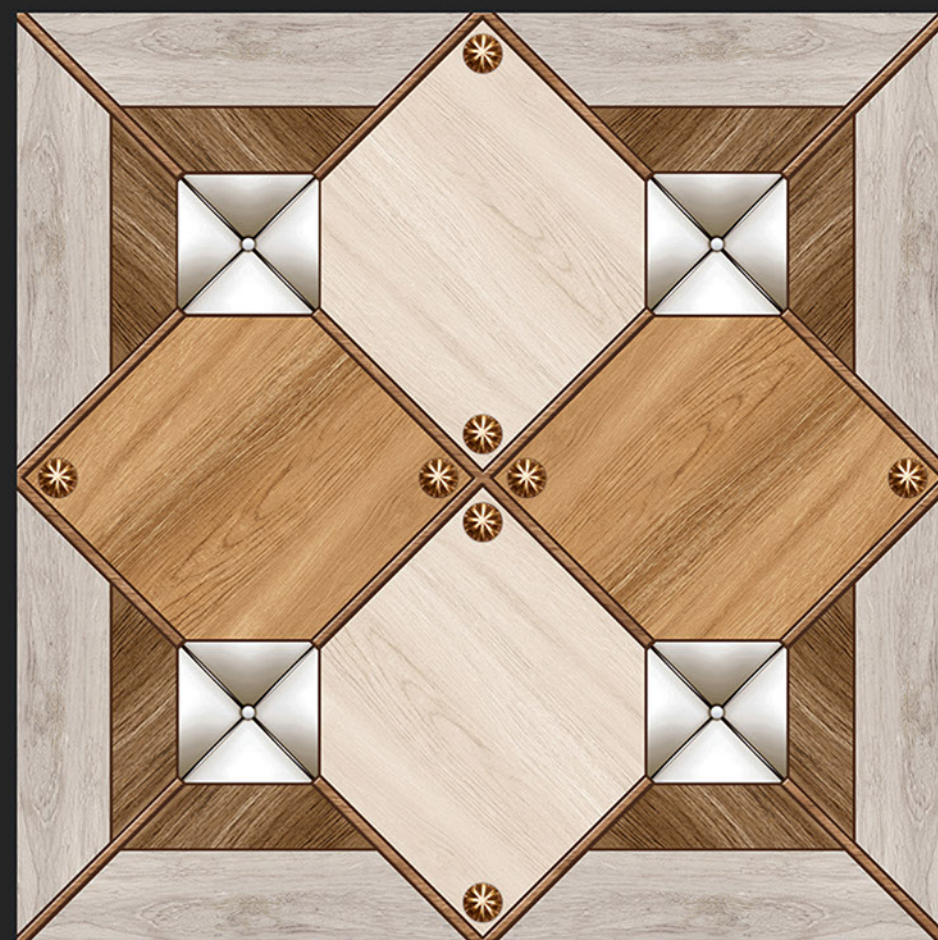

SATIN MATT SERIES