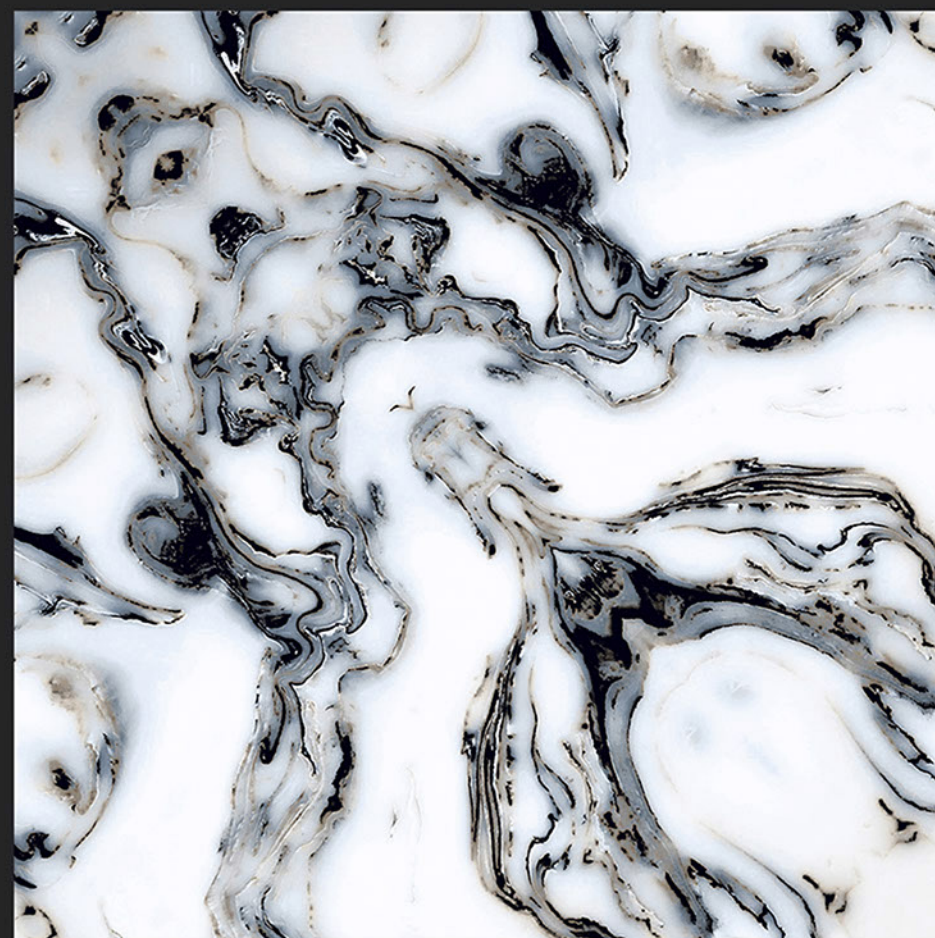

BOOKMATCH SERIES