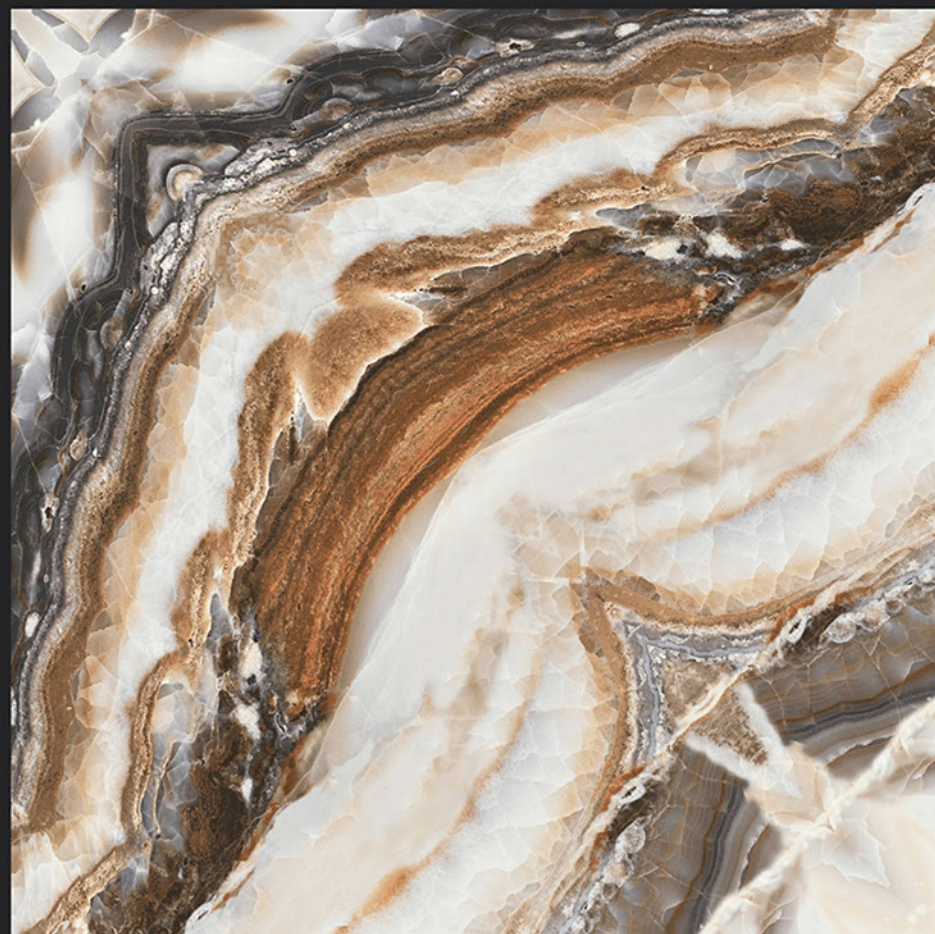

BOOKMATCH SERIES