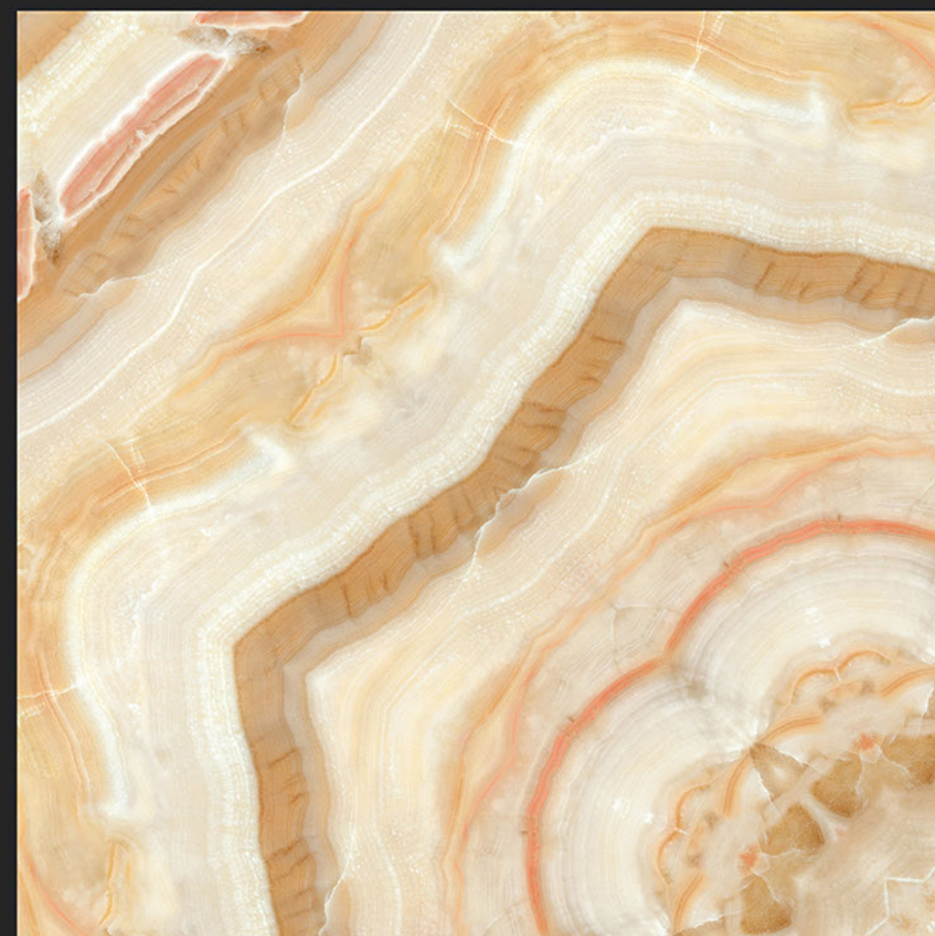

BOOKMATCH SERIES