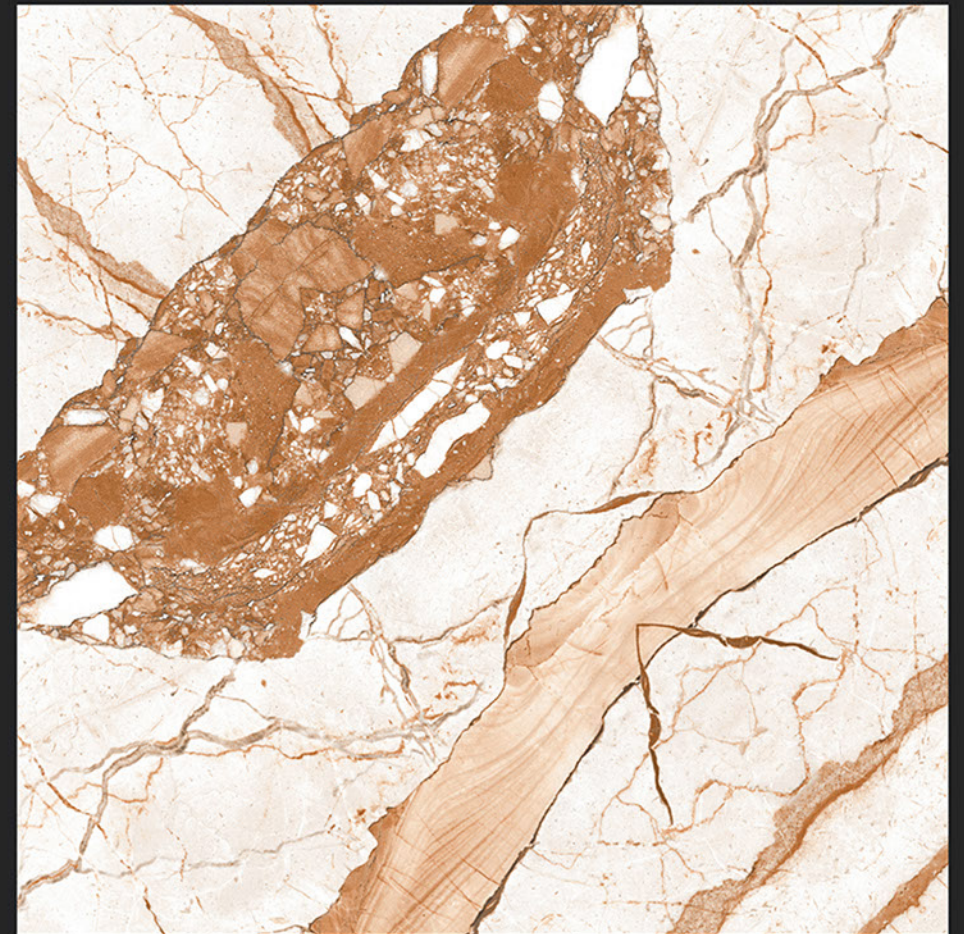

## BOOKMATCH SERIES

DIGITAL  
PRINTING

RECTIFIED

ECO FRIENDLY

4035

**Digital**  
PORCELAIN TILES  
600x600mm

BOOKMATCH SERIES

DIGITAL  
PRINTING