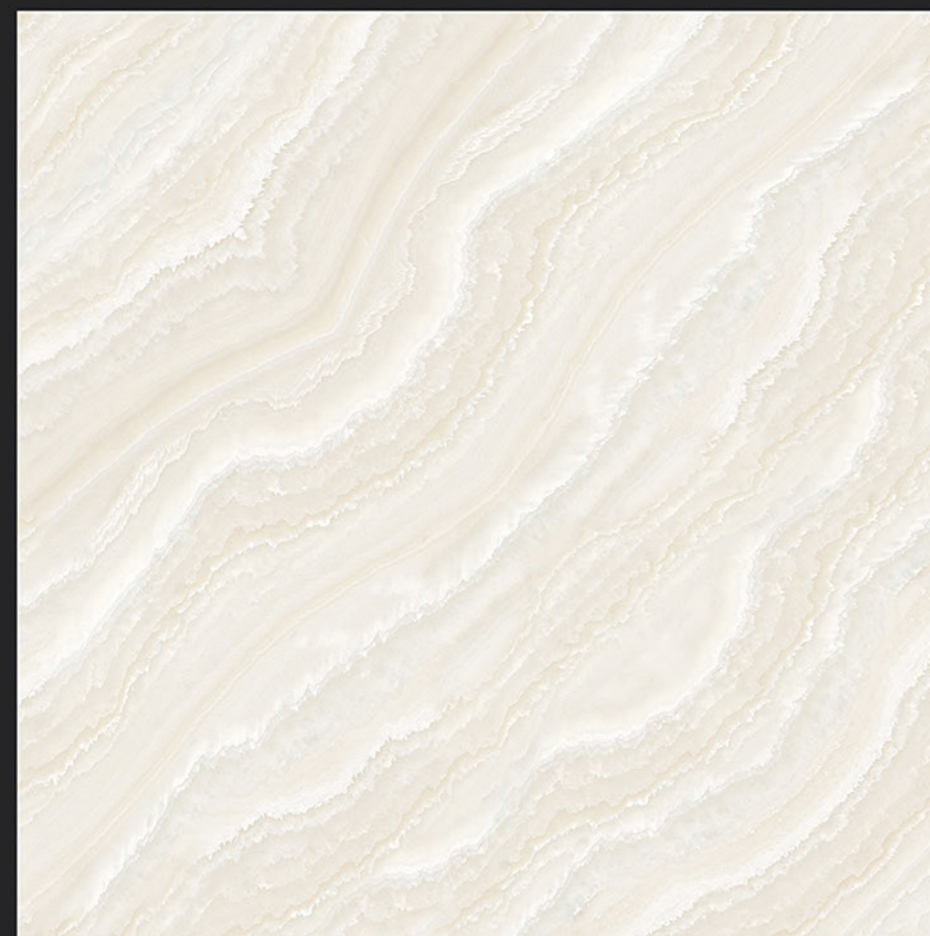

BOOKMATCH SERIES