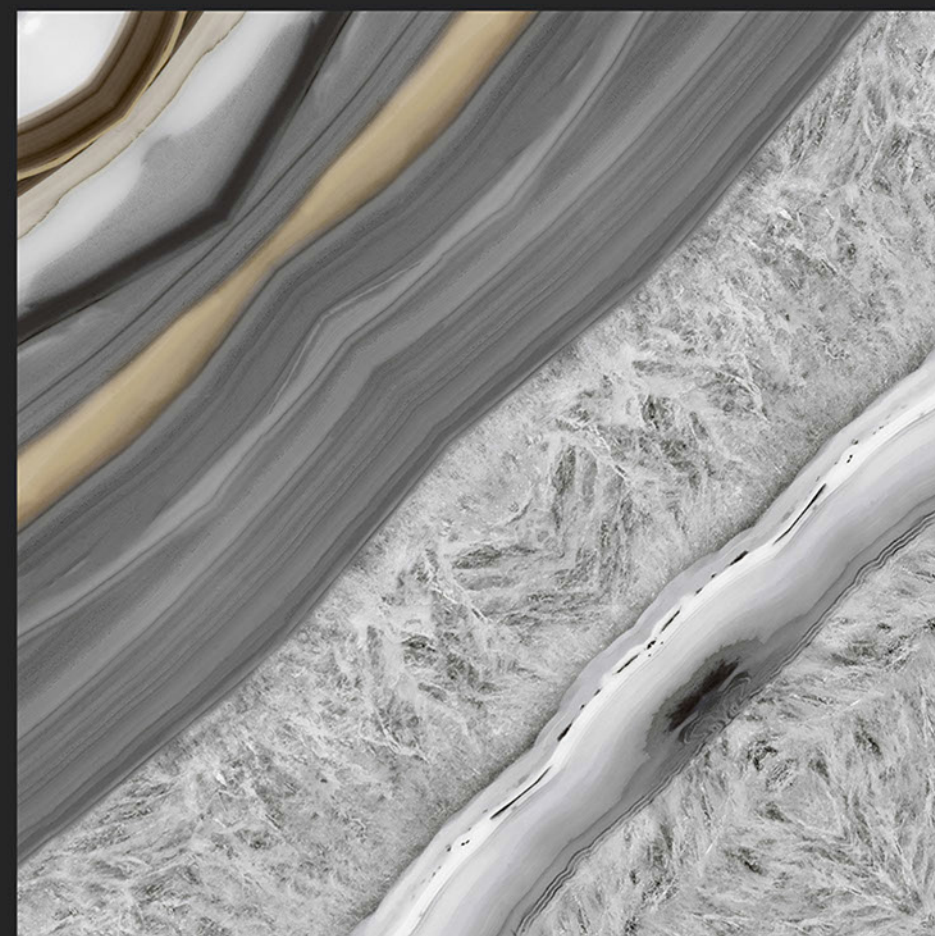

BOOKMATCH SERIES

DIGITAL
PRINTING

RECTIFIED

ECO FRIENDLY

4012