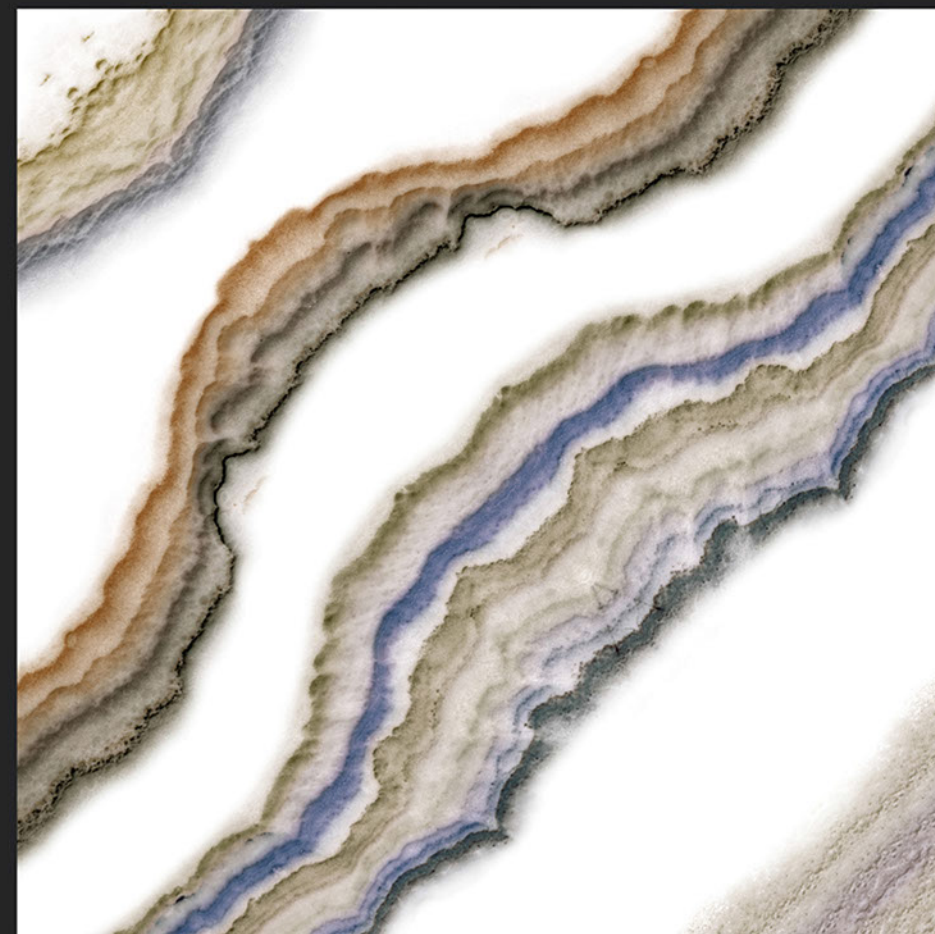

BOOKMATCH SERIES