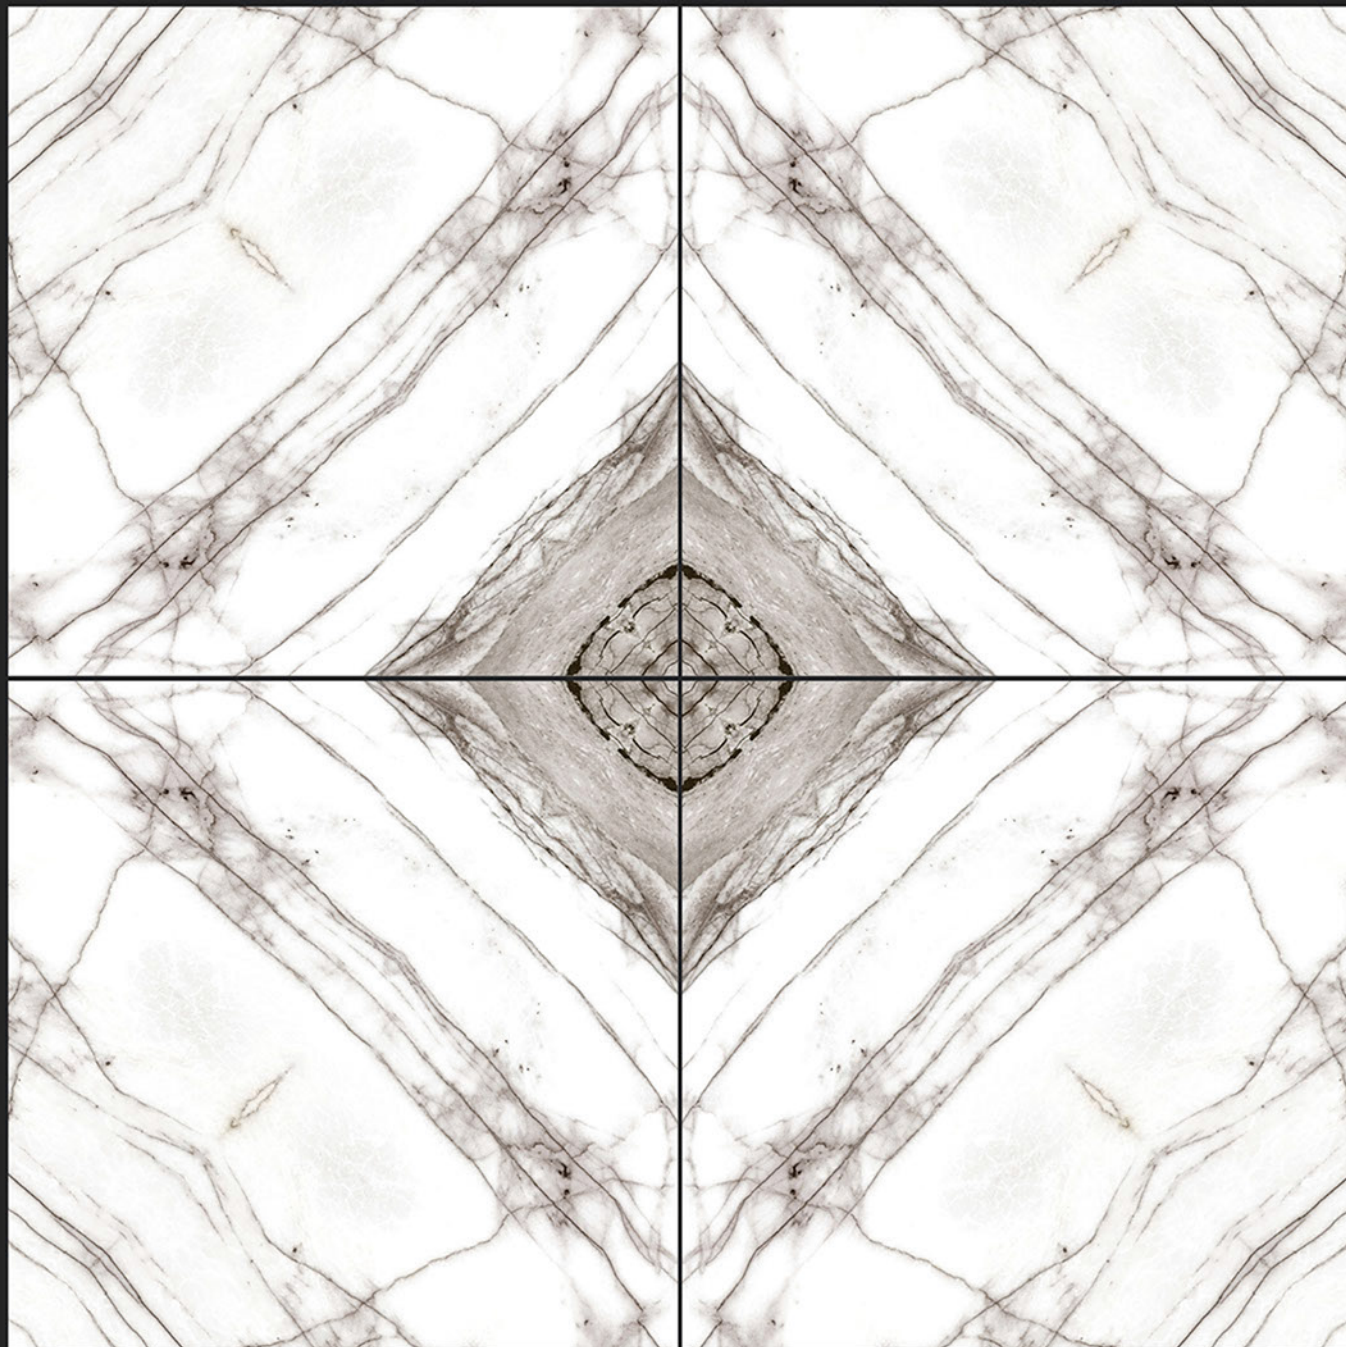

Digital
PORCELAIN TILES
600x600mm