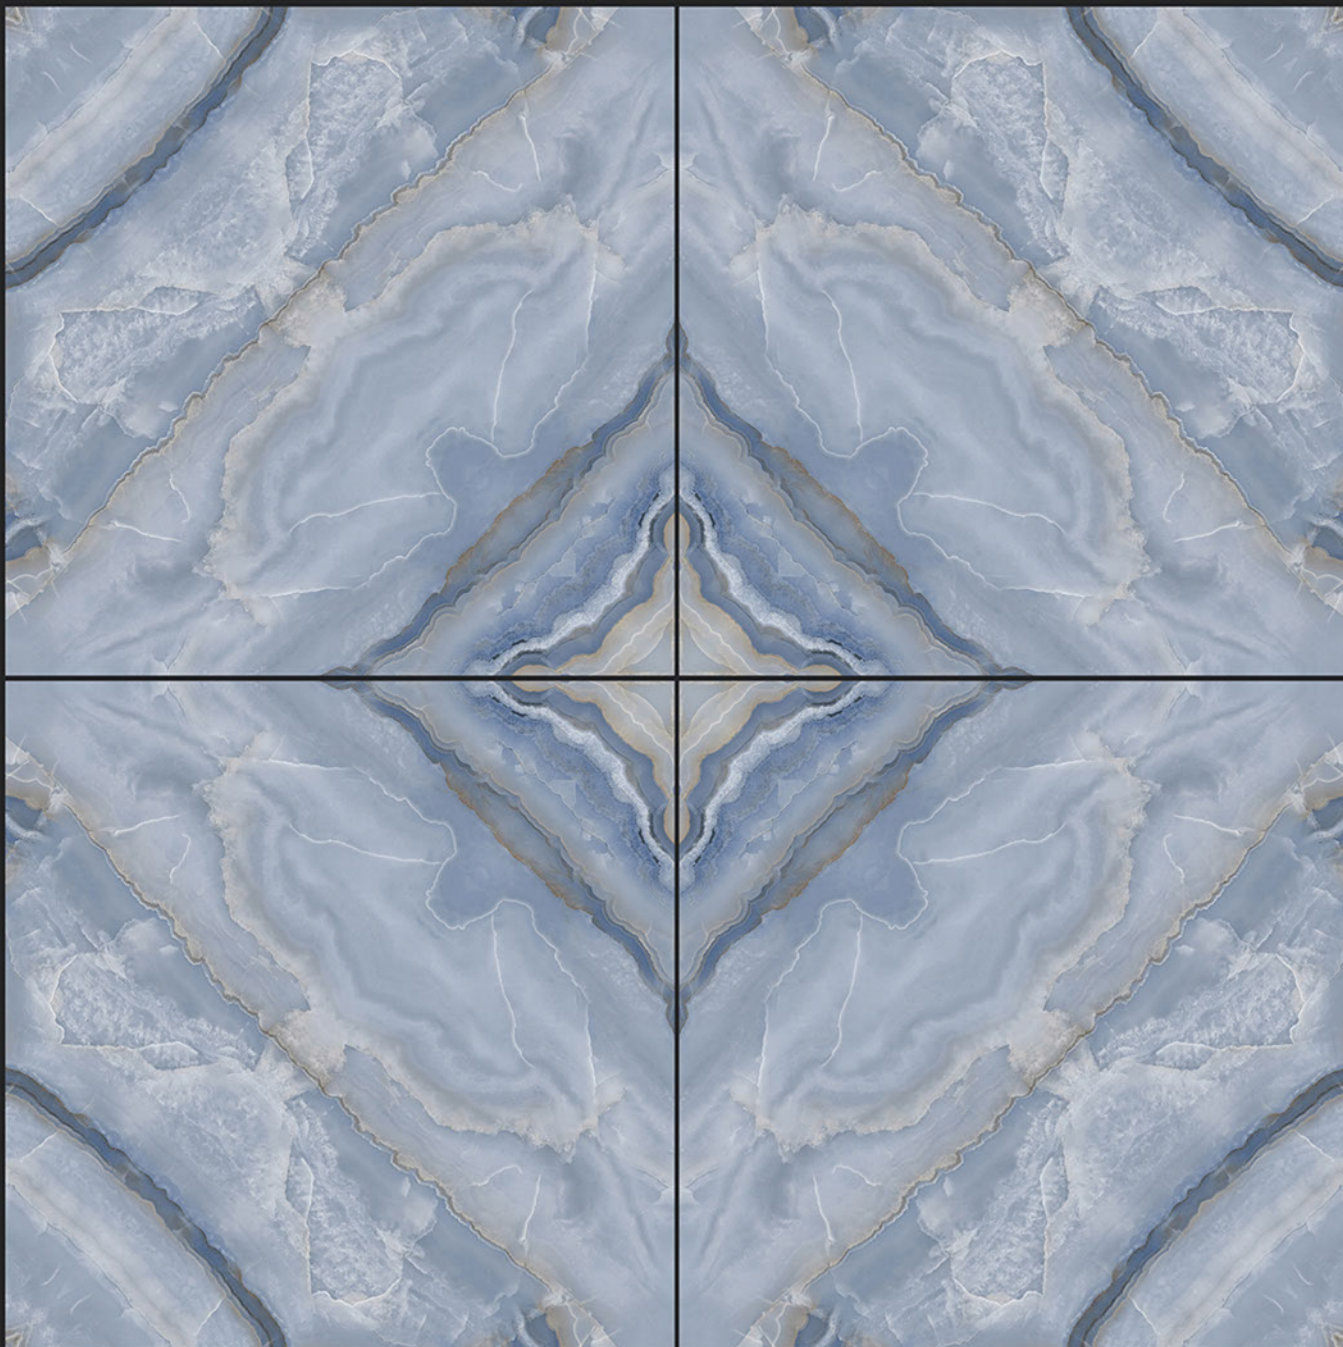

Digital

PORCELAIN TILES
600x600mm