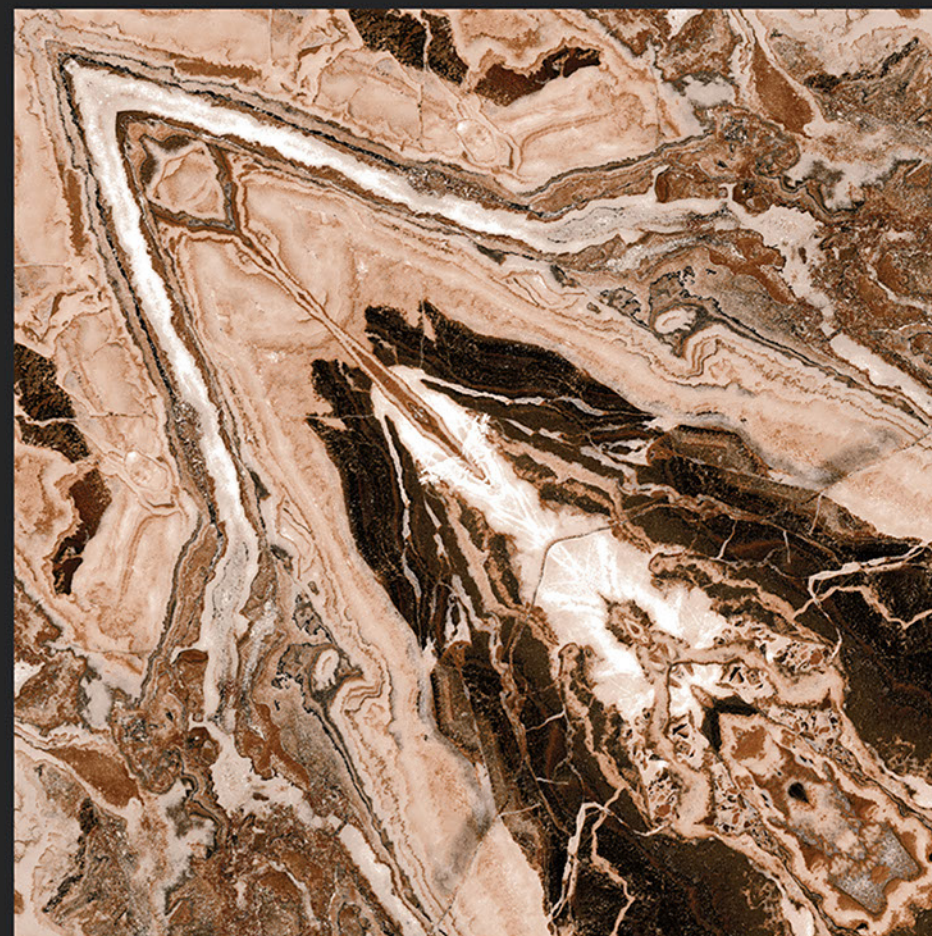

RECTIFIED

ECO FRIENDLY

4052

**Digital**  
PORCELAIN TILES  
600x600mm

BOOKMATCH SERIES

DIGITAL  
PRINTING

RECTIFIED

ECO FRIENDLY