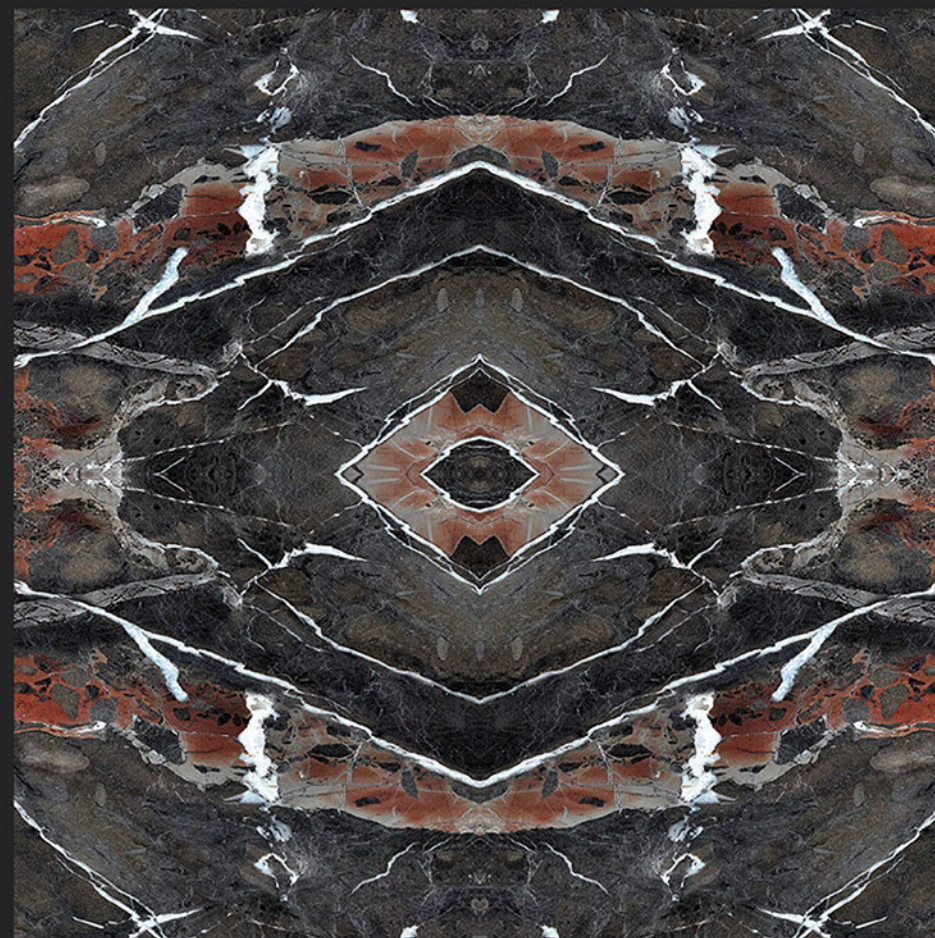

RECTIFIED

ECO FRIENDLY

4030

**Digital**  
PORCELAIN TILES  
600x600mm

BOOKMATCH SERIES

DIGITAL  
PRINTING

RECTIFIED

ECO FRIENDLY