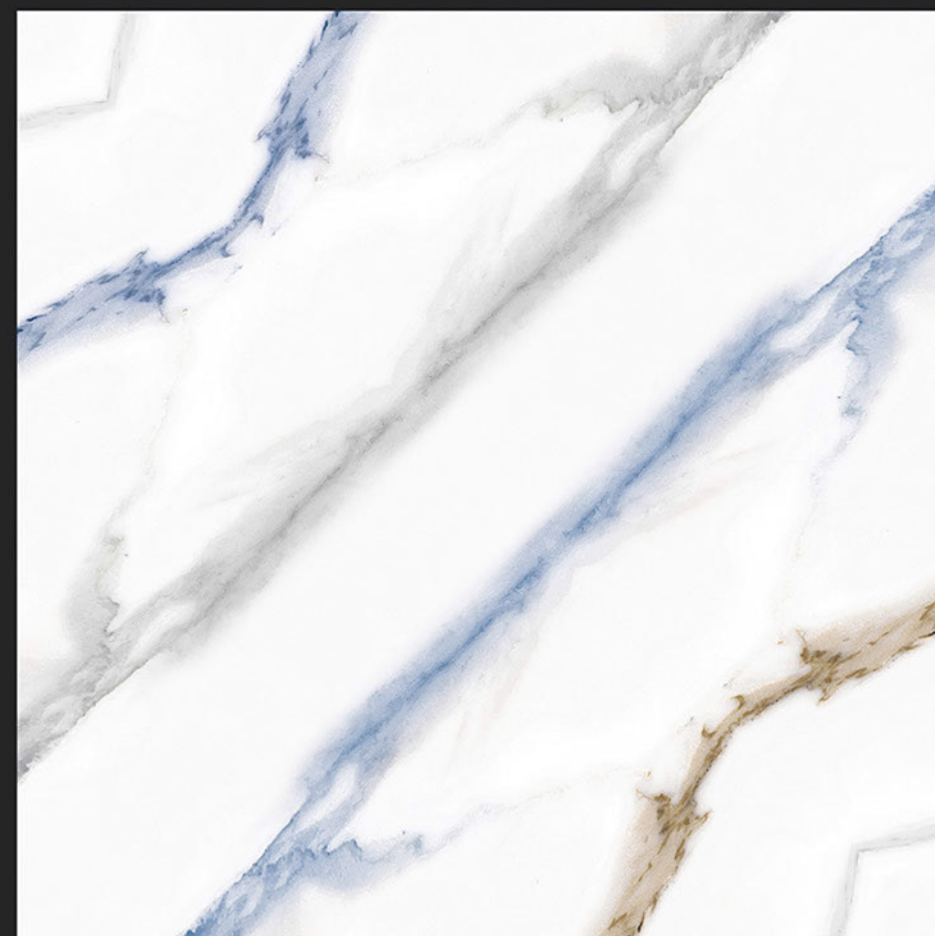

BOOKMATCH SERIES