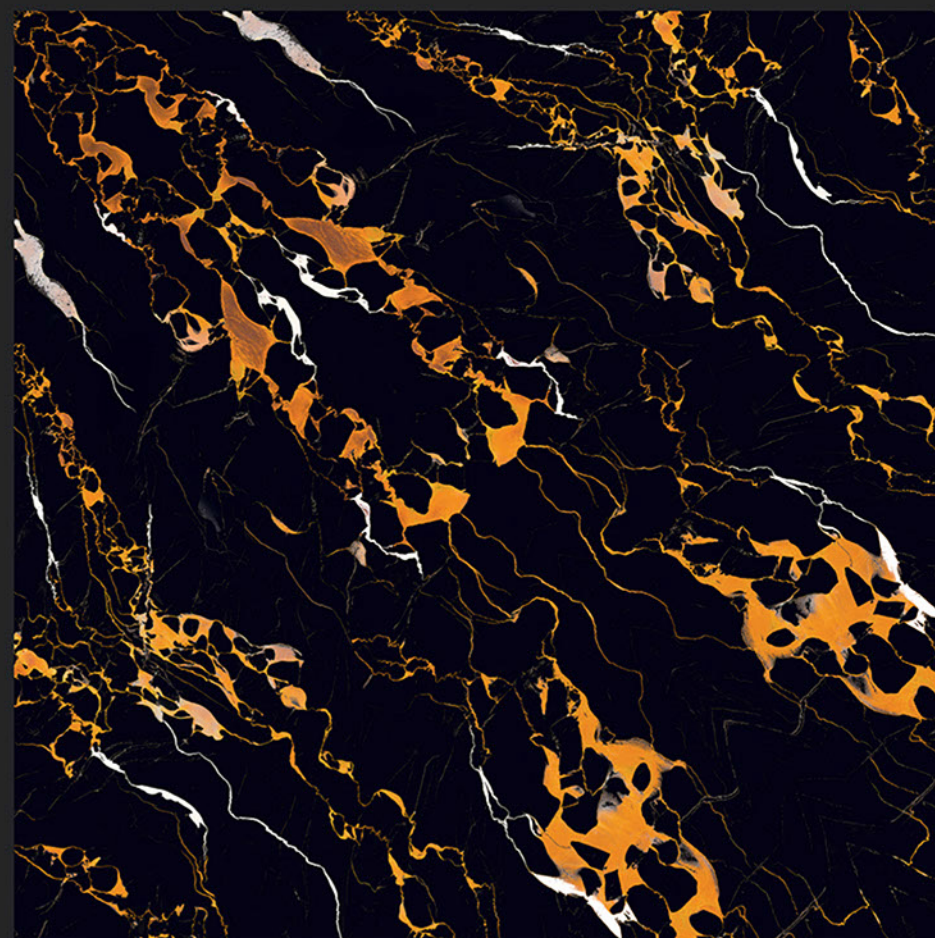

BOOKMATCH SERIES

DIGITAL  
PRINTING

RECTIFIED

ECO FRIENDLY

4055

**Digital**  
PORCELAIN TILES  
600x600mm

BOOKMATCH SERIES

DIGITAL  
PRINTING