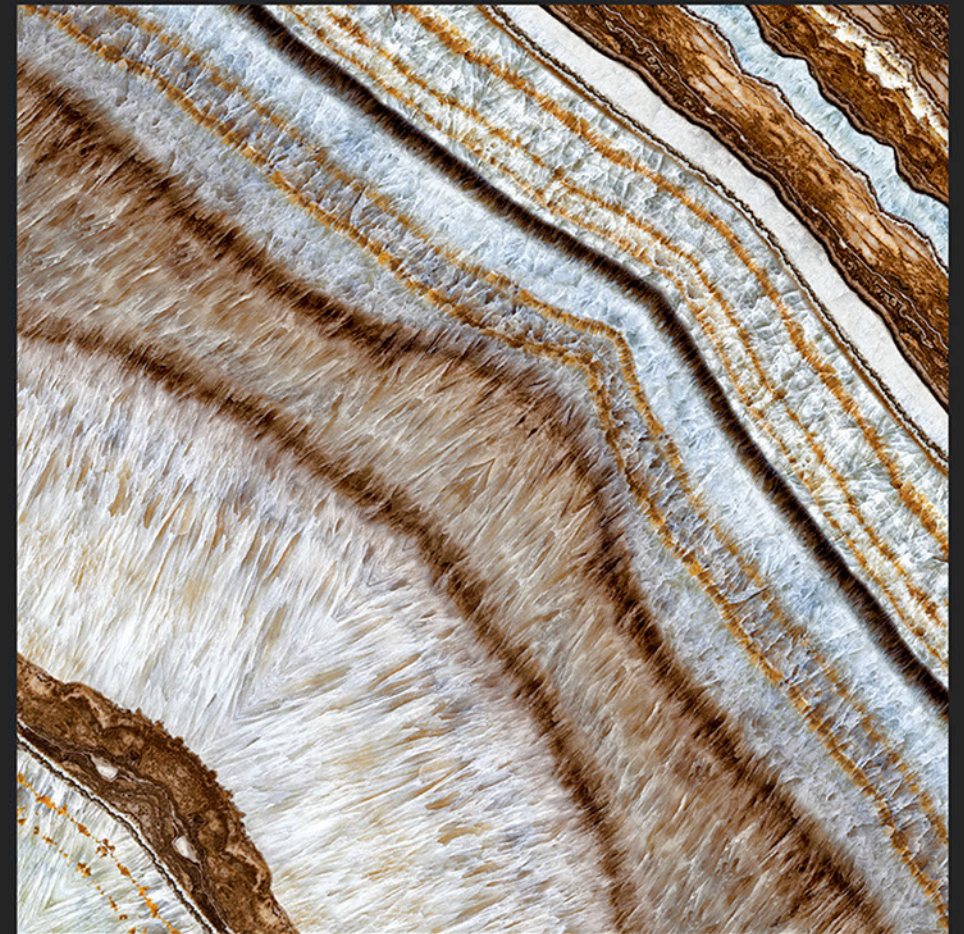

BOOKMATCH SERIES