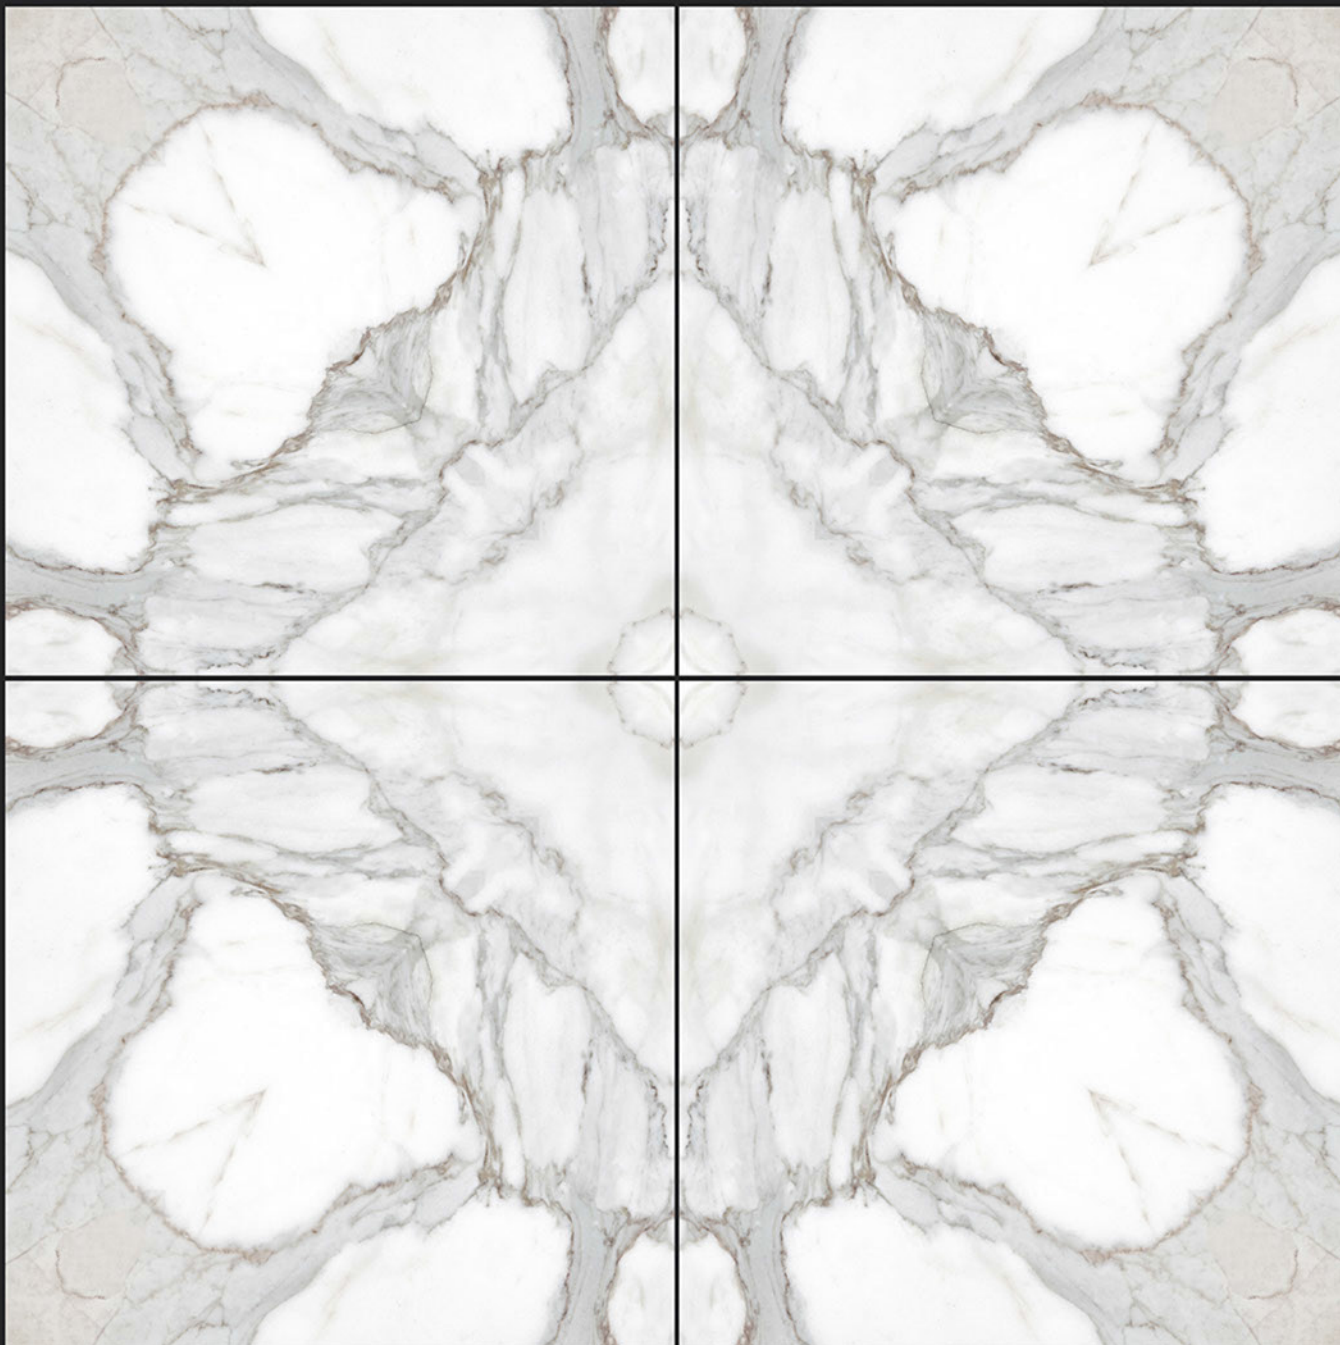

BOOKMATCH SERIES

DIGITAL  
PRINTING

RECTIFIED

ECO FRIENDLY

4042

**Digital**  
PORCELAIN TILES  
600x600mm

BOOKMATCH SERIES

DIGITAL  
PRINTING