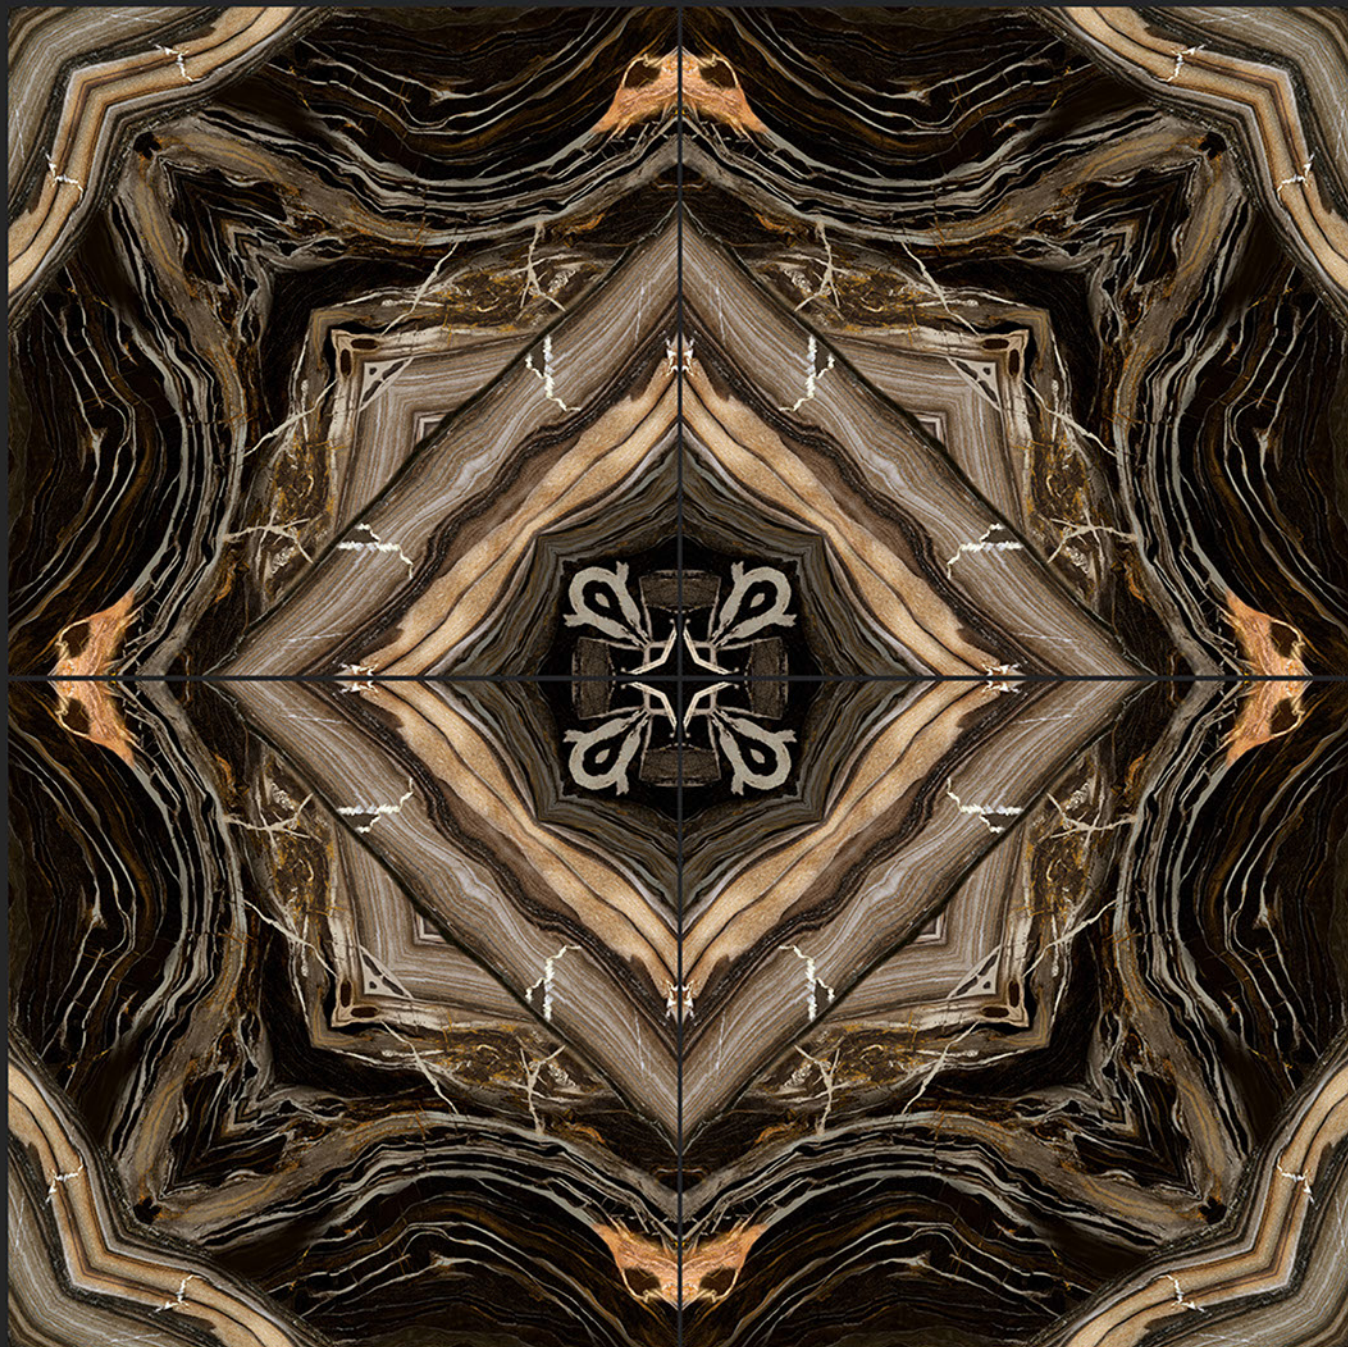

Digital
PORCELAIN TILES
600x600mm