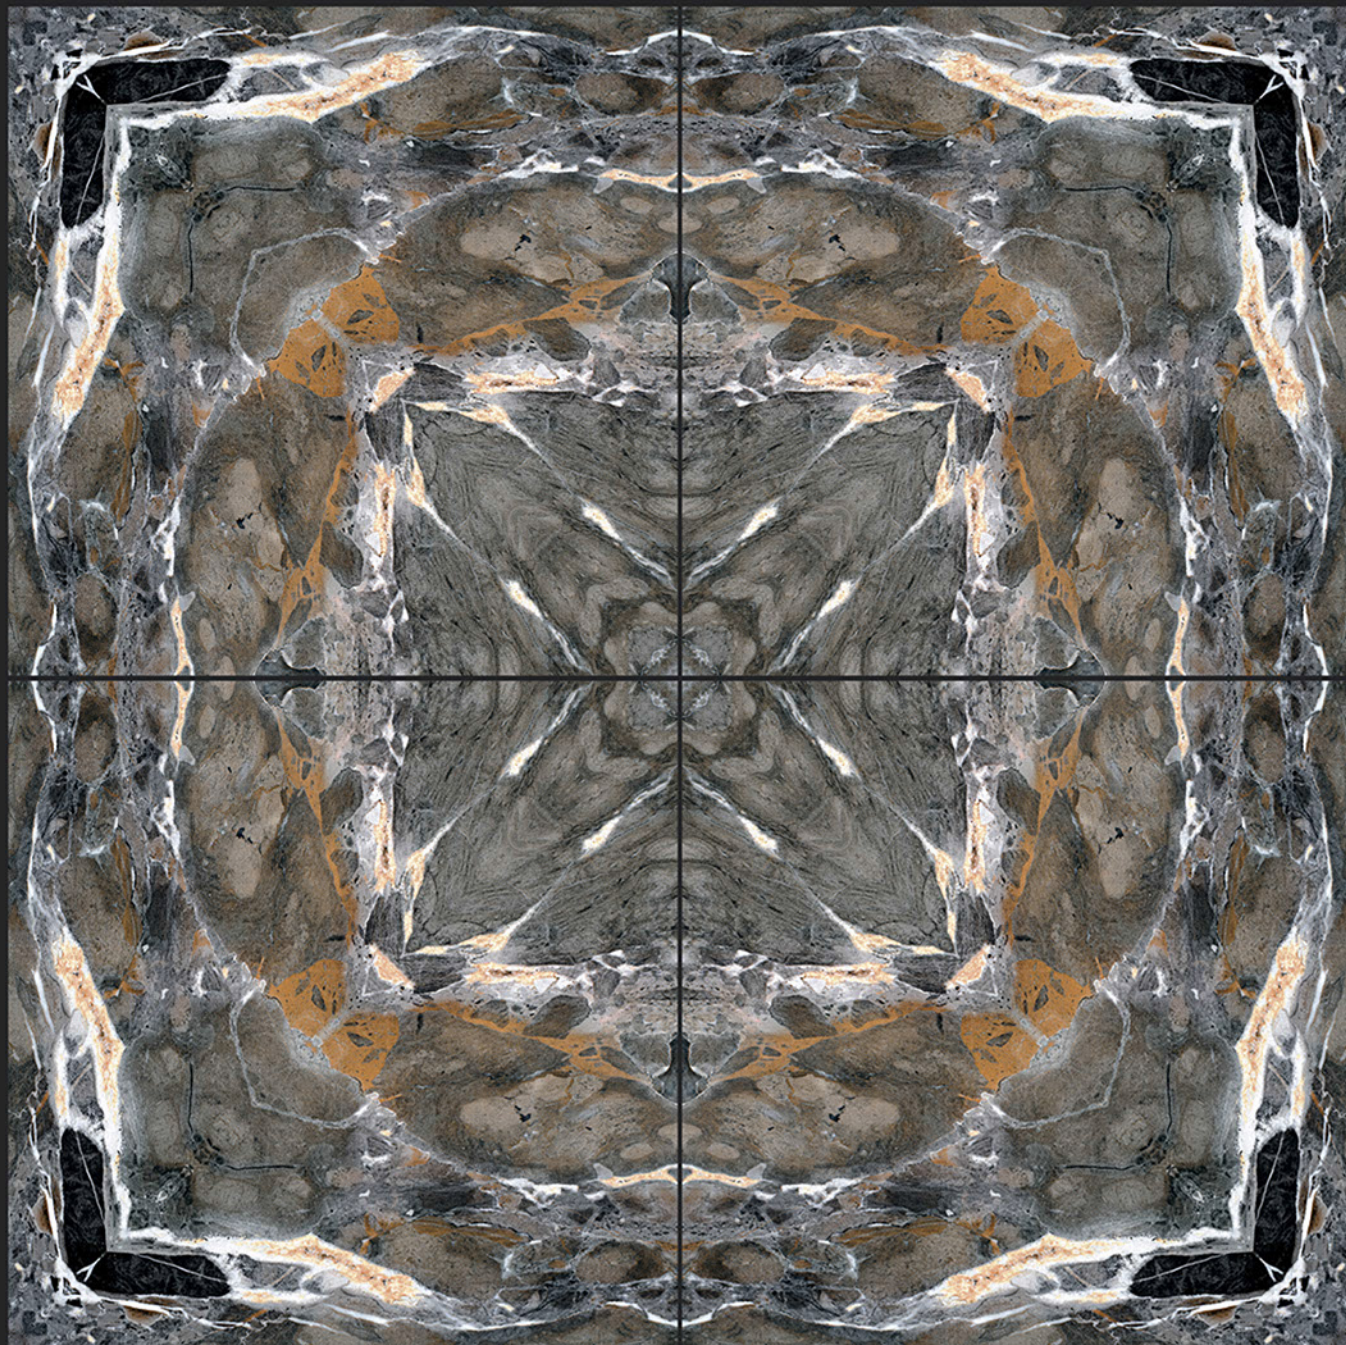

Digital

PORCELAIN TILES
600x600mm