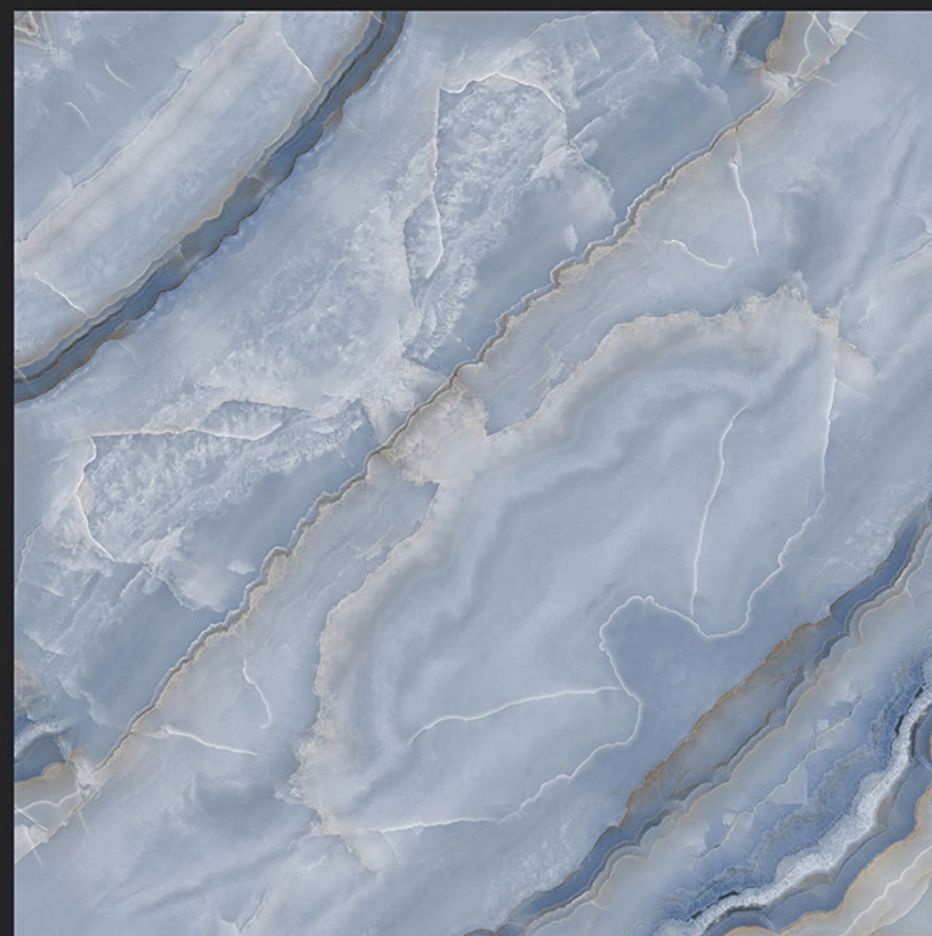

BOOKMATCH SERIES

DIGITAL
PRINTING

RECTIFIED

ECO FRIENDLY

4035