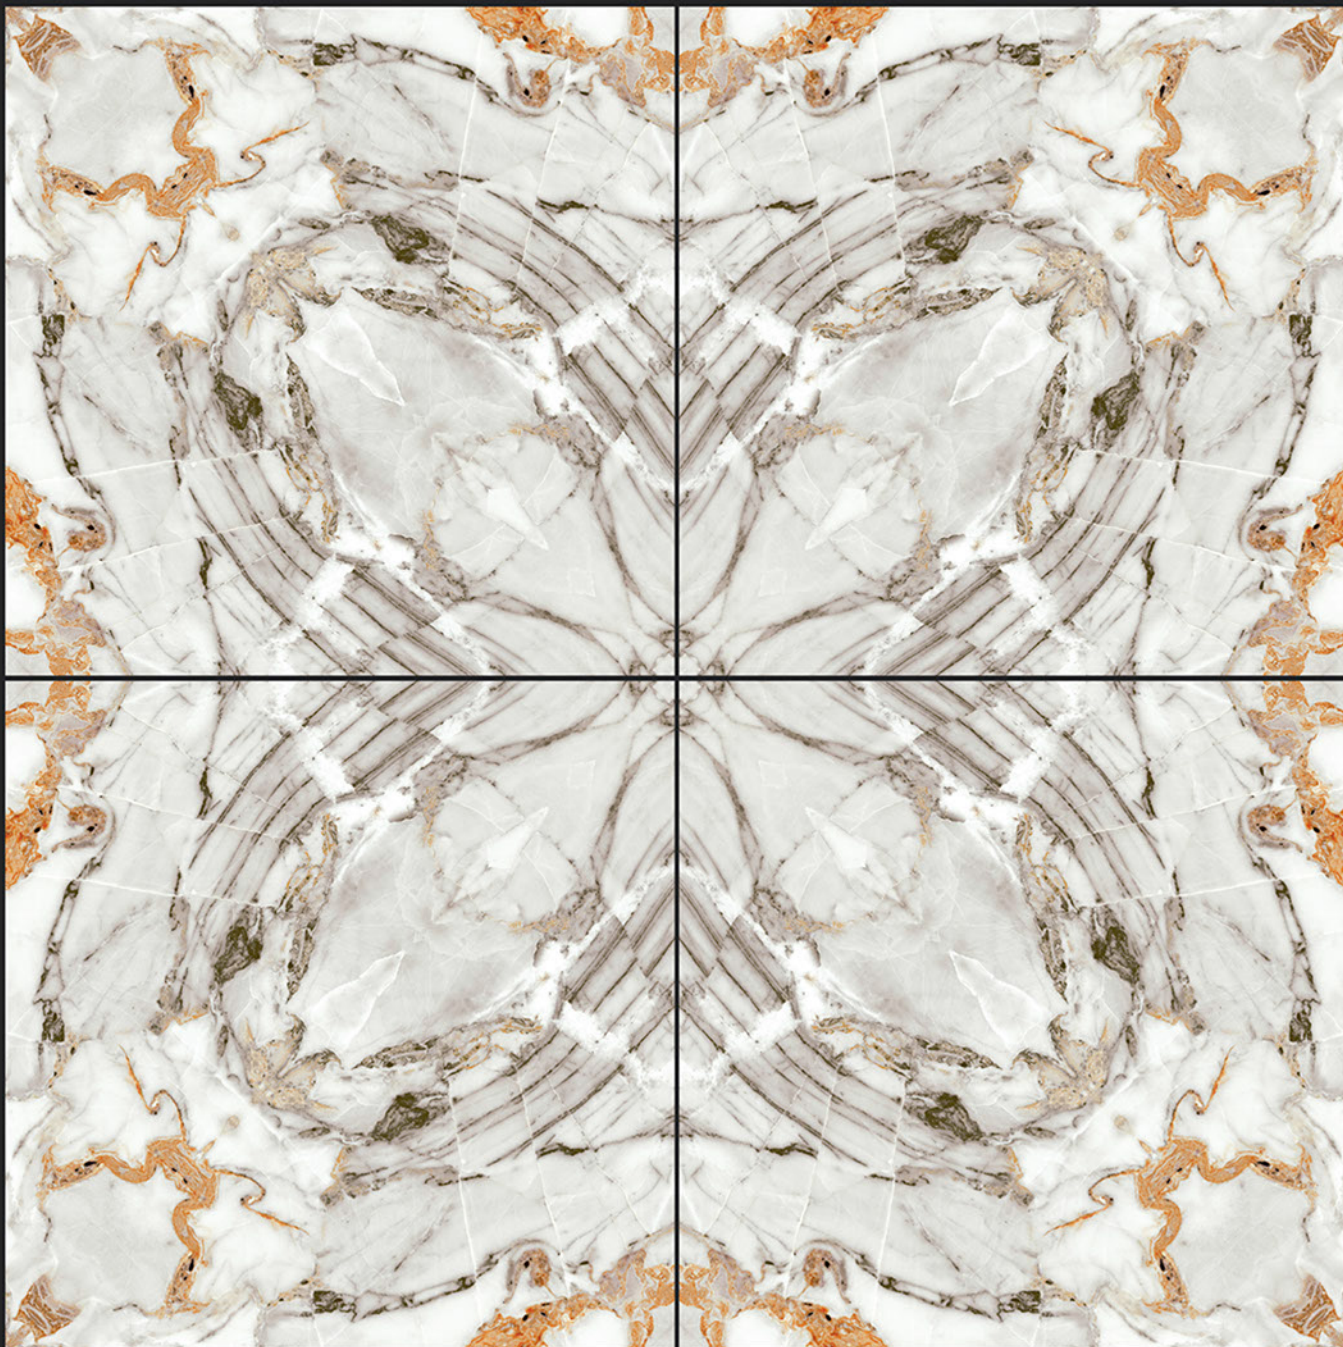

Digital
PORCELAIN TILES
600x600mm