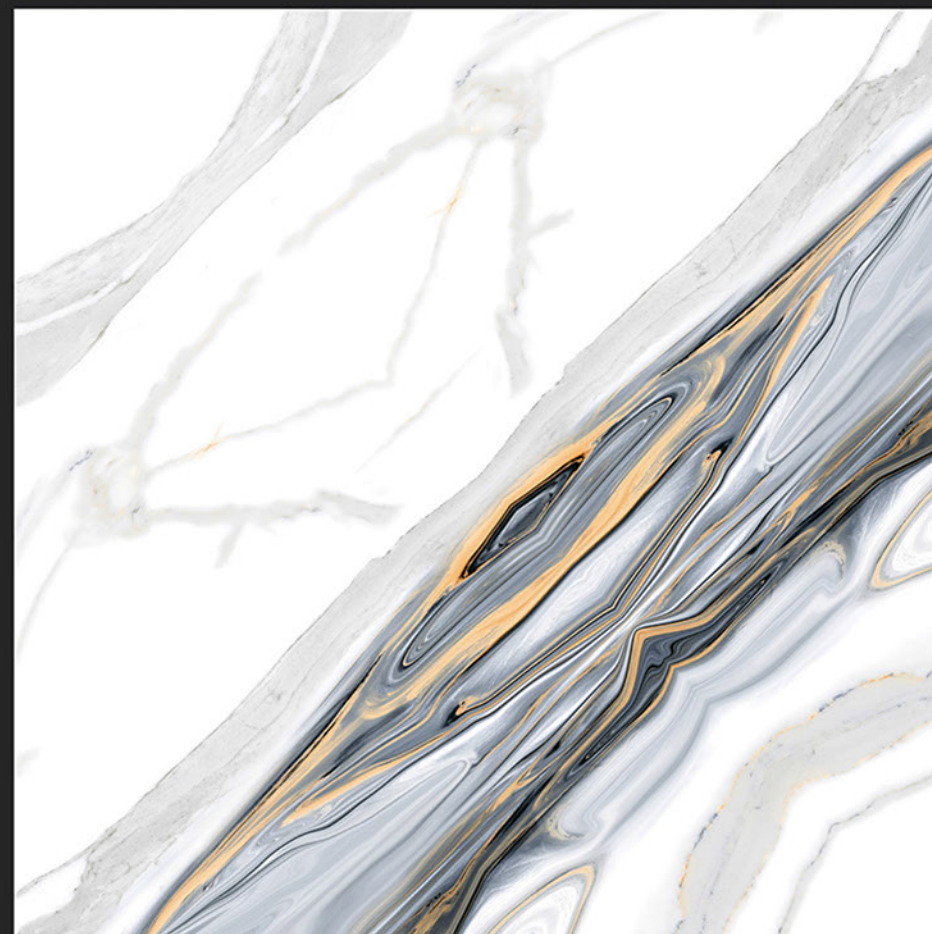

BOOKMATCH SERIES