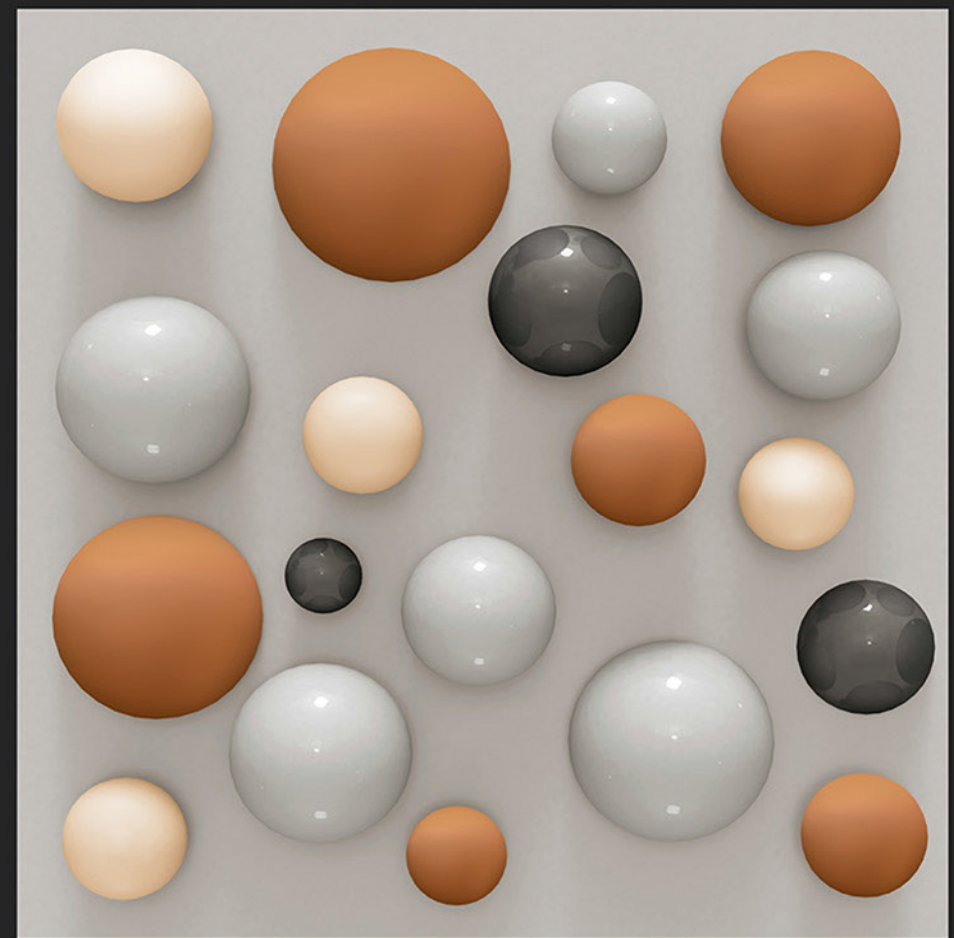

Digital

PORCELAIN TILES
600x600mm

3D SERIES

DIGITAL
PRINTING

RECTIFIED

ECO FRIENDLY

9013

3D SERIES