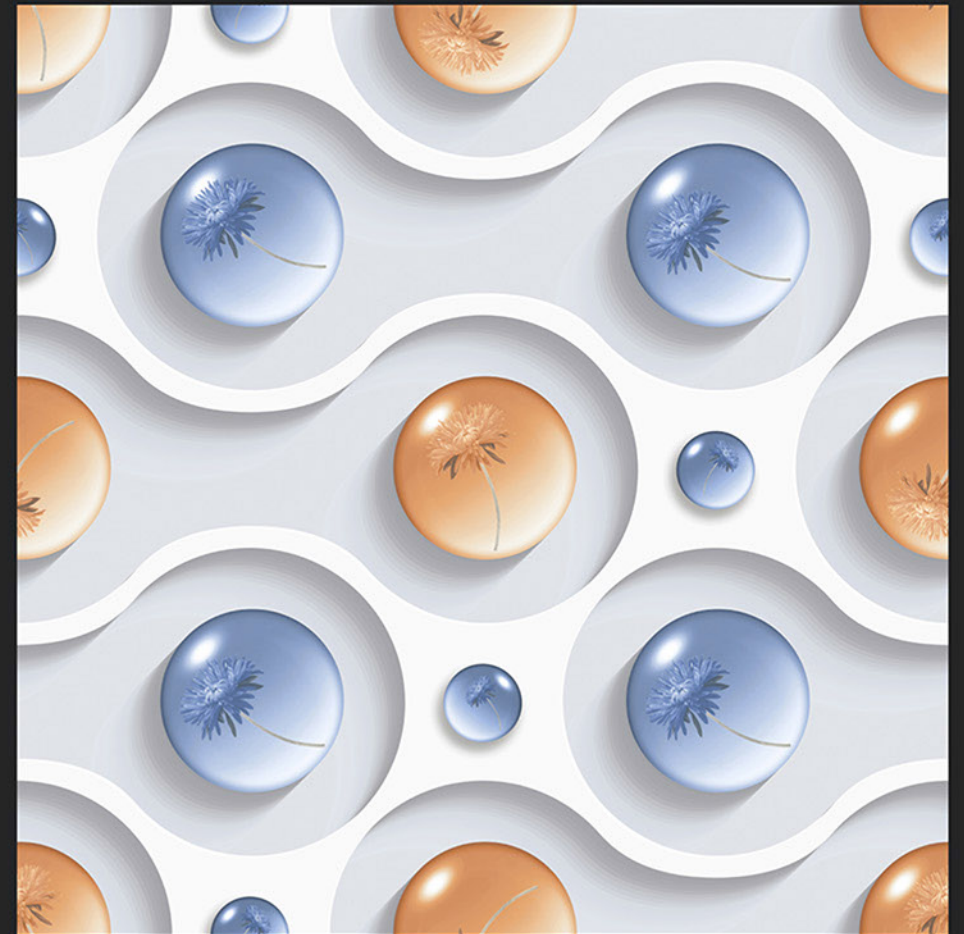

RECTIFIED

ECO FRIENDLY

9019

Digital

PORCELAIN TILES
600x600mm

3D SERIES

DIGITAL
PRINTING

RECTIFIED