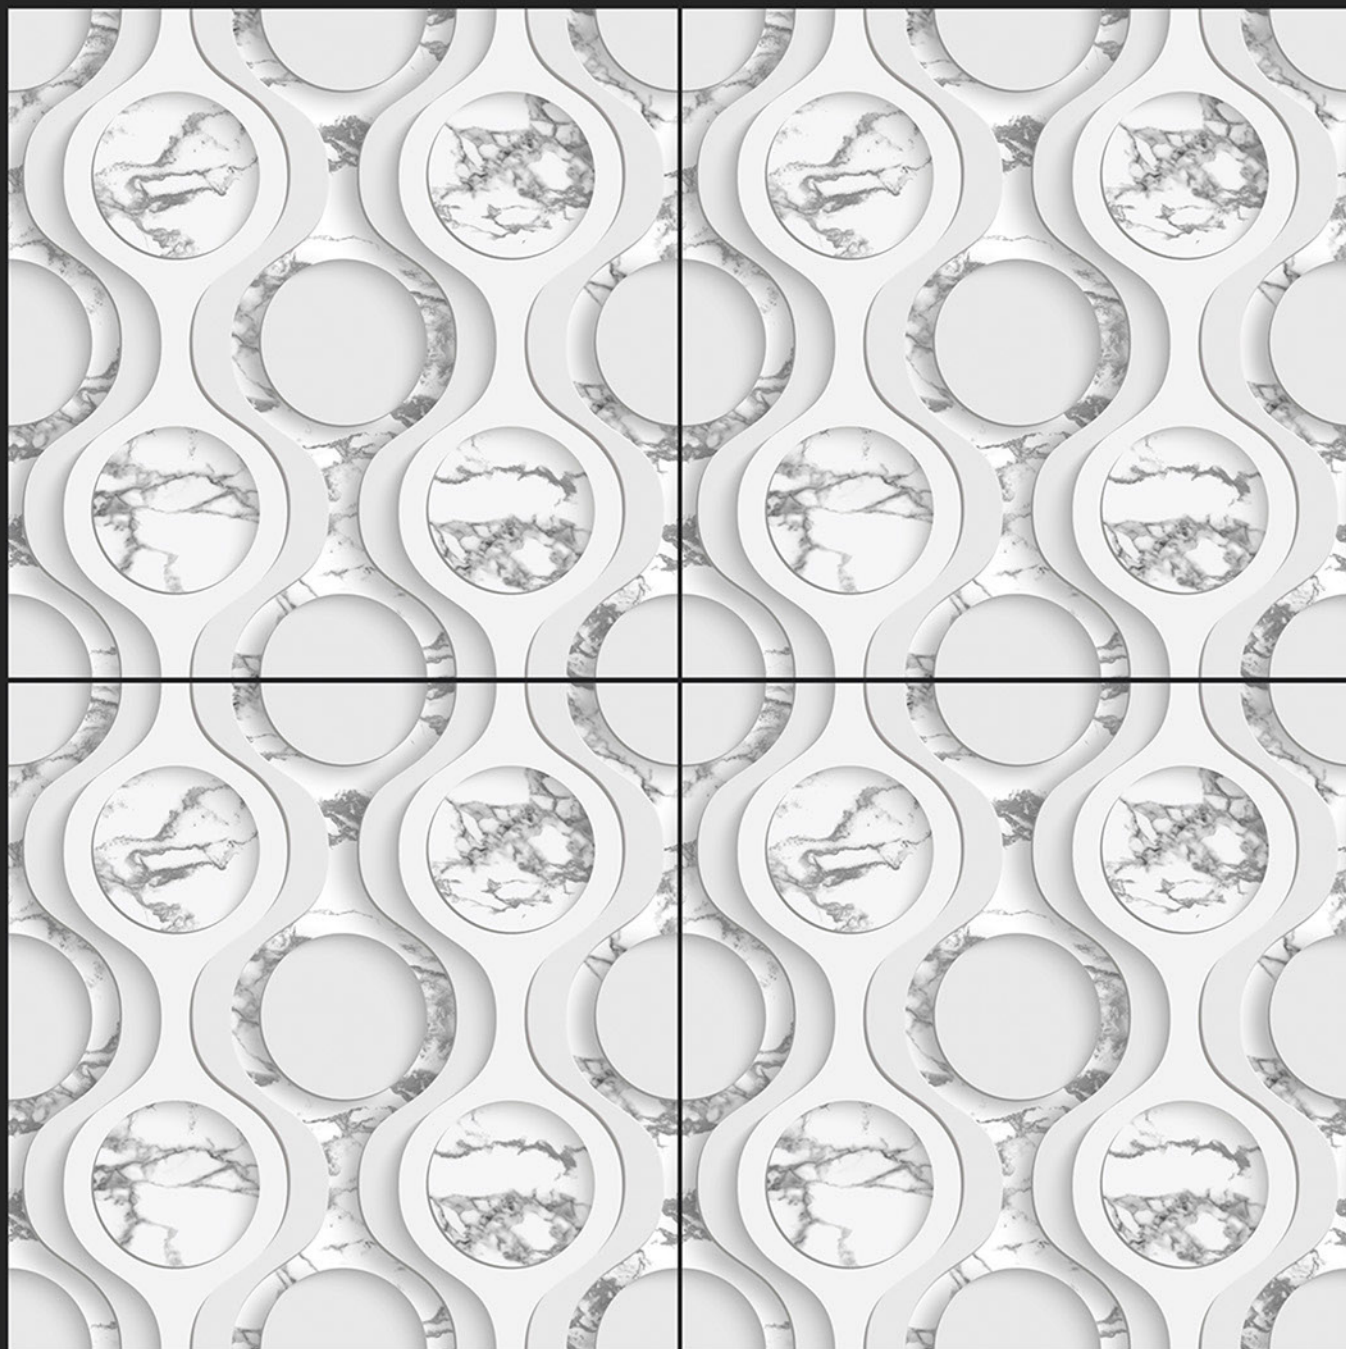

Digital
PORCELAIN TILES
600x600mm

3D SERIES

DIGITAL
PRINTING

RECTIFIED

ECO FRIENDLY

9043

3D SERIES

Digital
PORCELAIN TILES
600x600mm