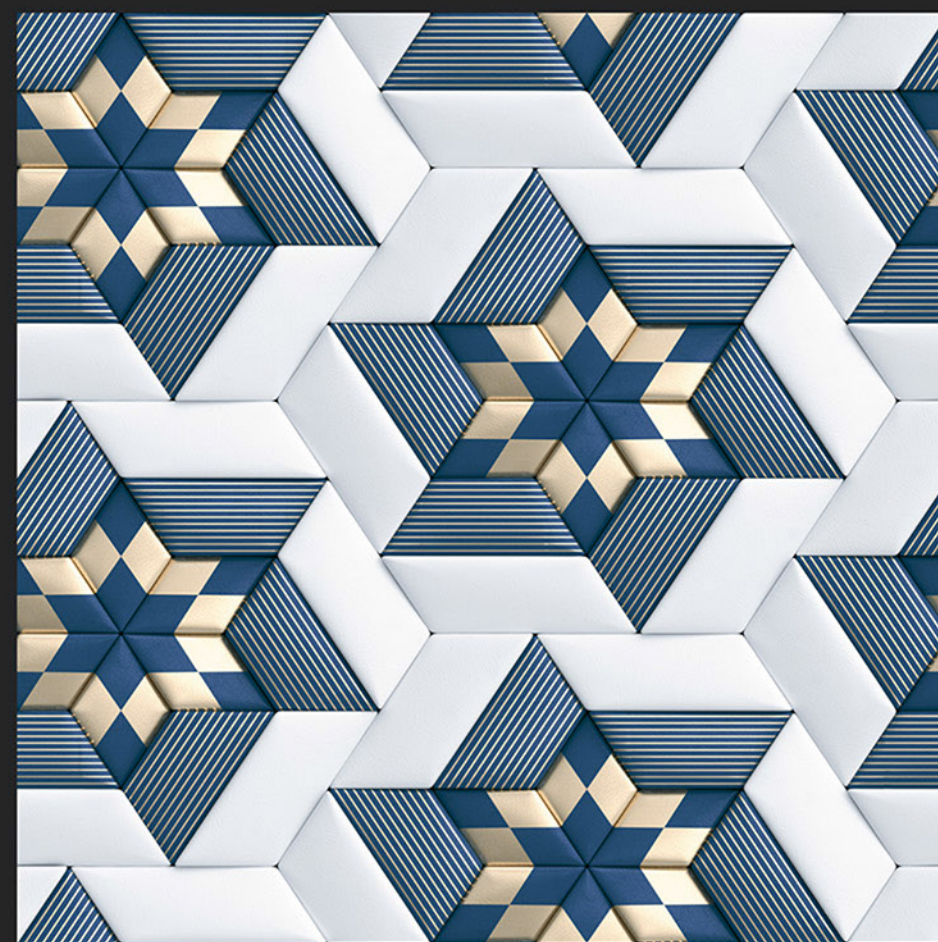

Digital
PORCELAIN TILES
600x600mm

3D SERIES

DIGITAL
PRINTING

RECTIFIED

ECO FRIENDLY

9028