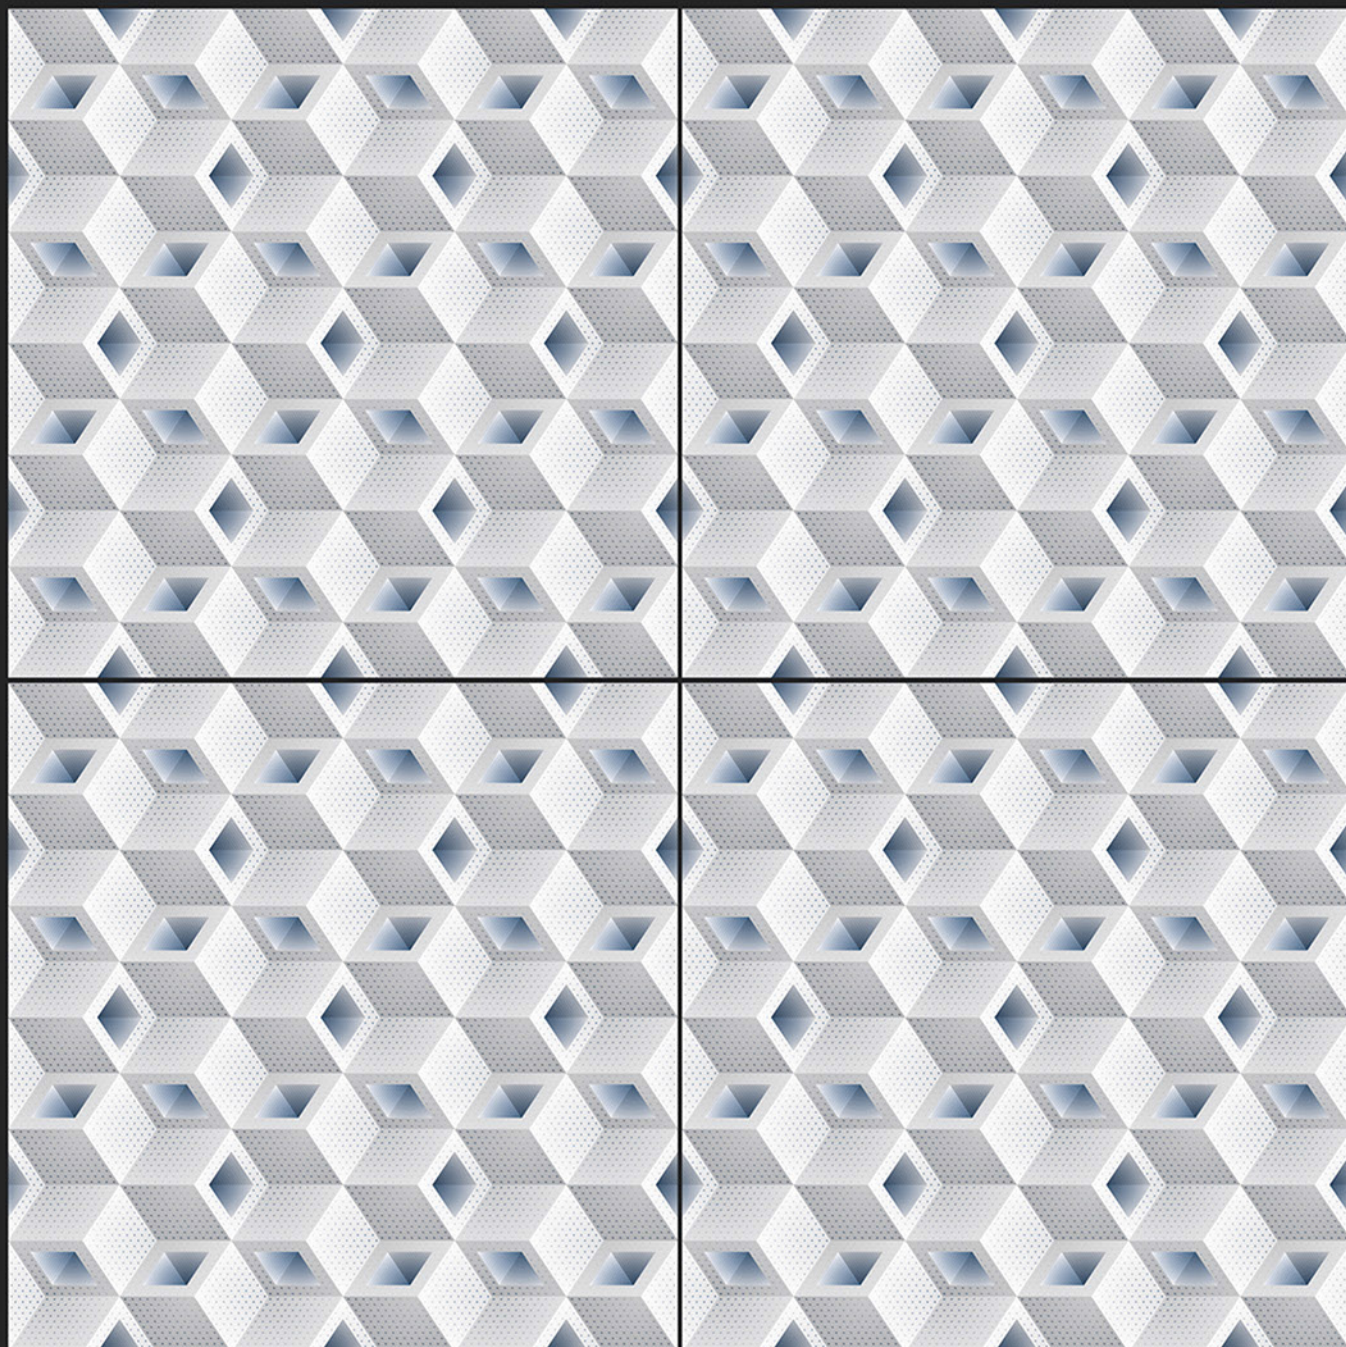

Digital

PORCELAIN TILES
600x600mm

3D SERIES

DIGITAL
PRINTING

RECTIFIED

ECO FRIENDLY

9041

3D SERIES