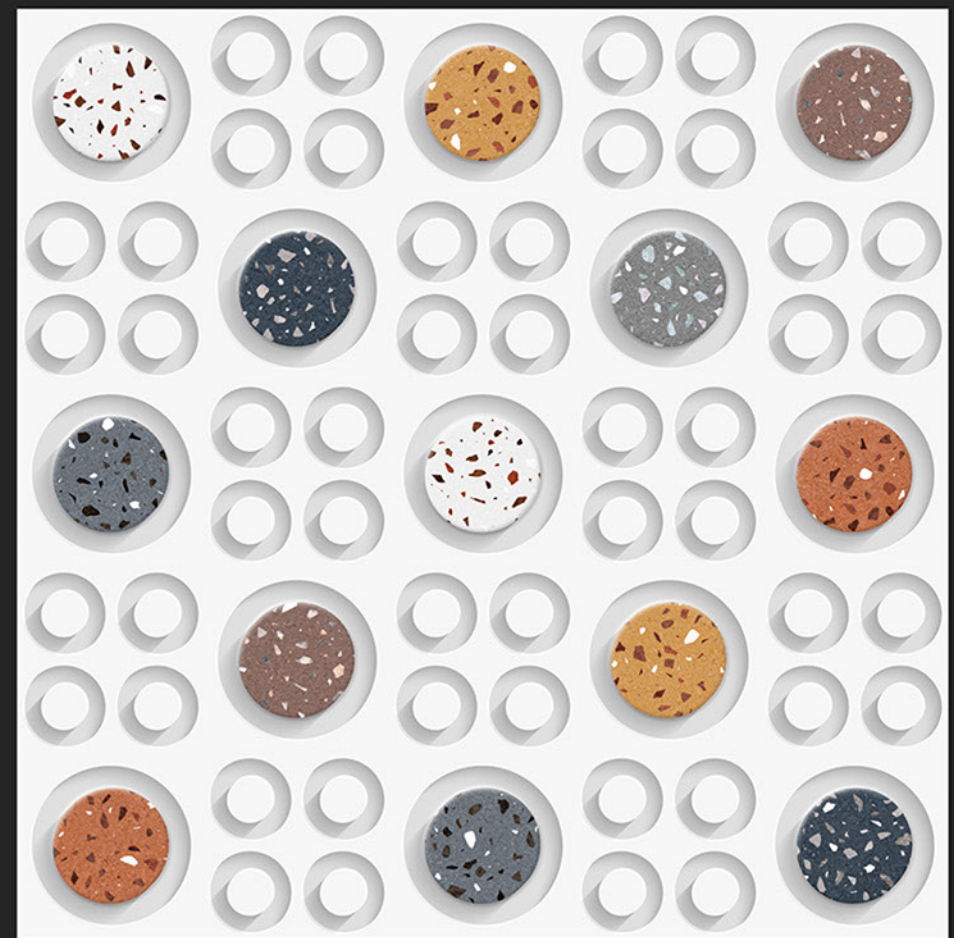

9047

3D SERIES

3D SERIES

Digital

PORCELAIN TILES
600x600mm

3D SERIES

DIGITAL
PRINTING

RECTIFIED