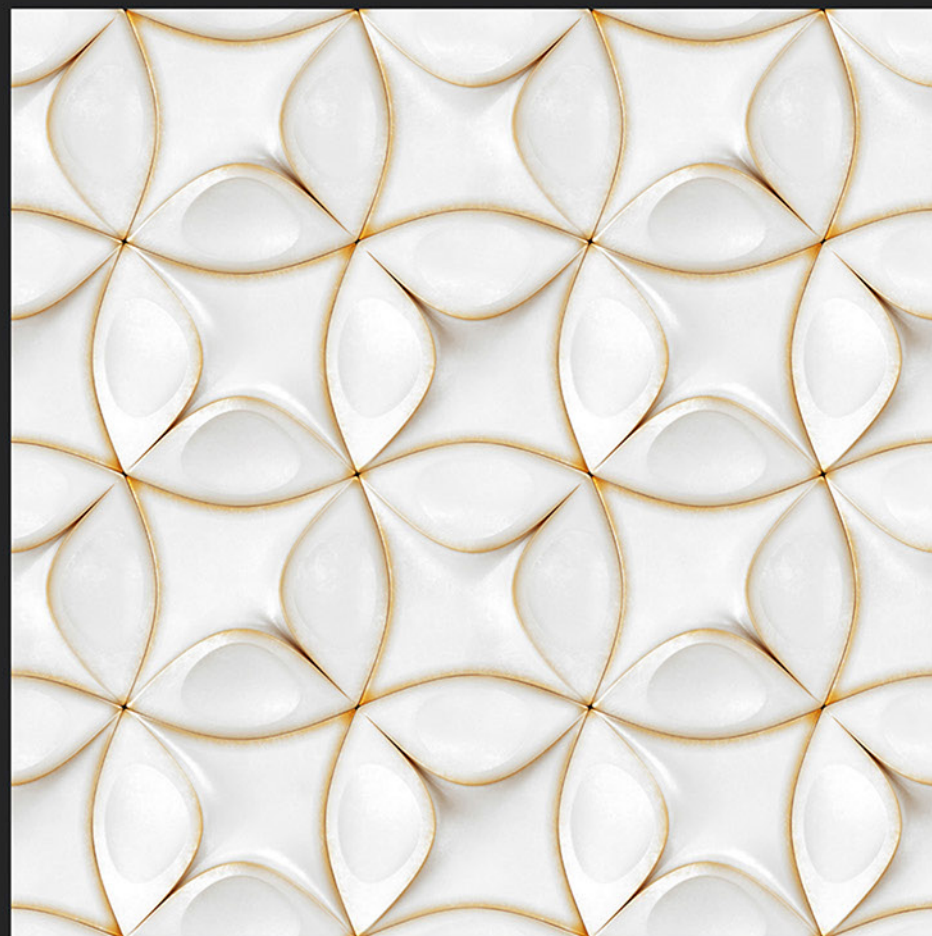

RECTIFIED

ECO FRIENDLY

9030

Digital
PORCELAIN TILES
600x600mm

3D SERIES

DIGITAL
PRINTING

RECTIFIED

ECO FRIENDLY