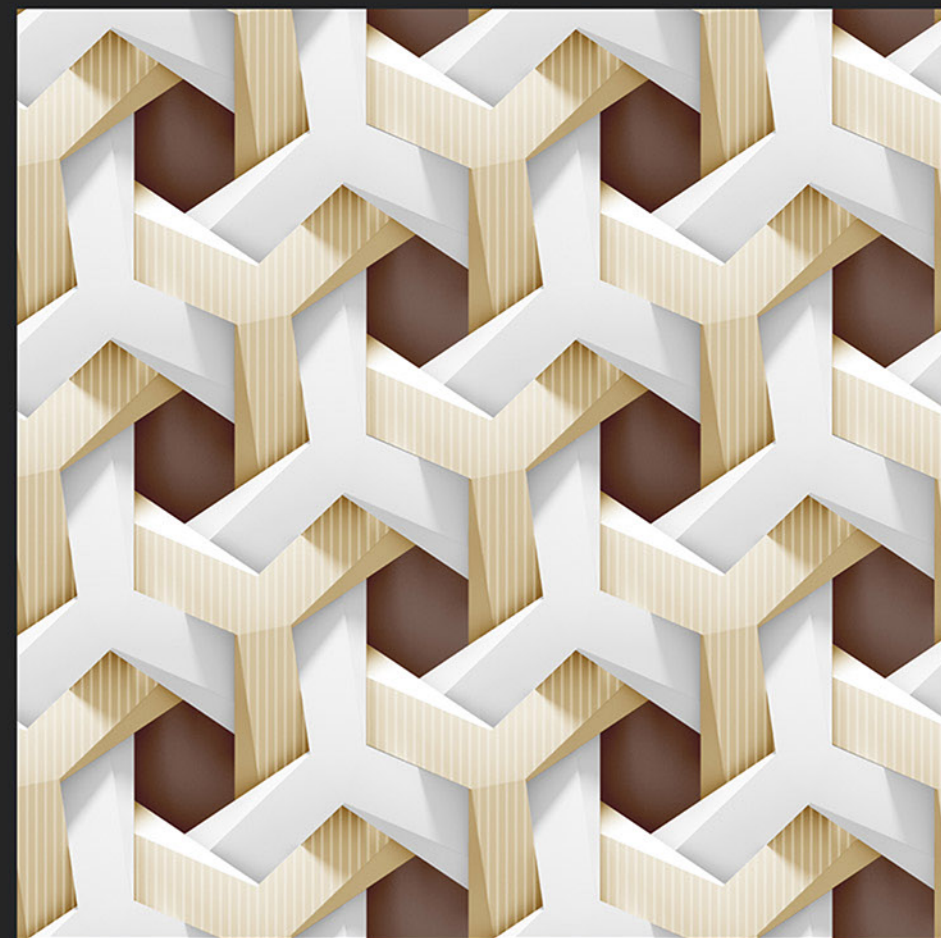

RECTIFIED

ECO FRIENDLY

9003

3D SERIES

Digital

PORCELAIN TILES
600x600mm

3D SERIES

DIGITAL
PRINTING