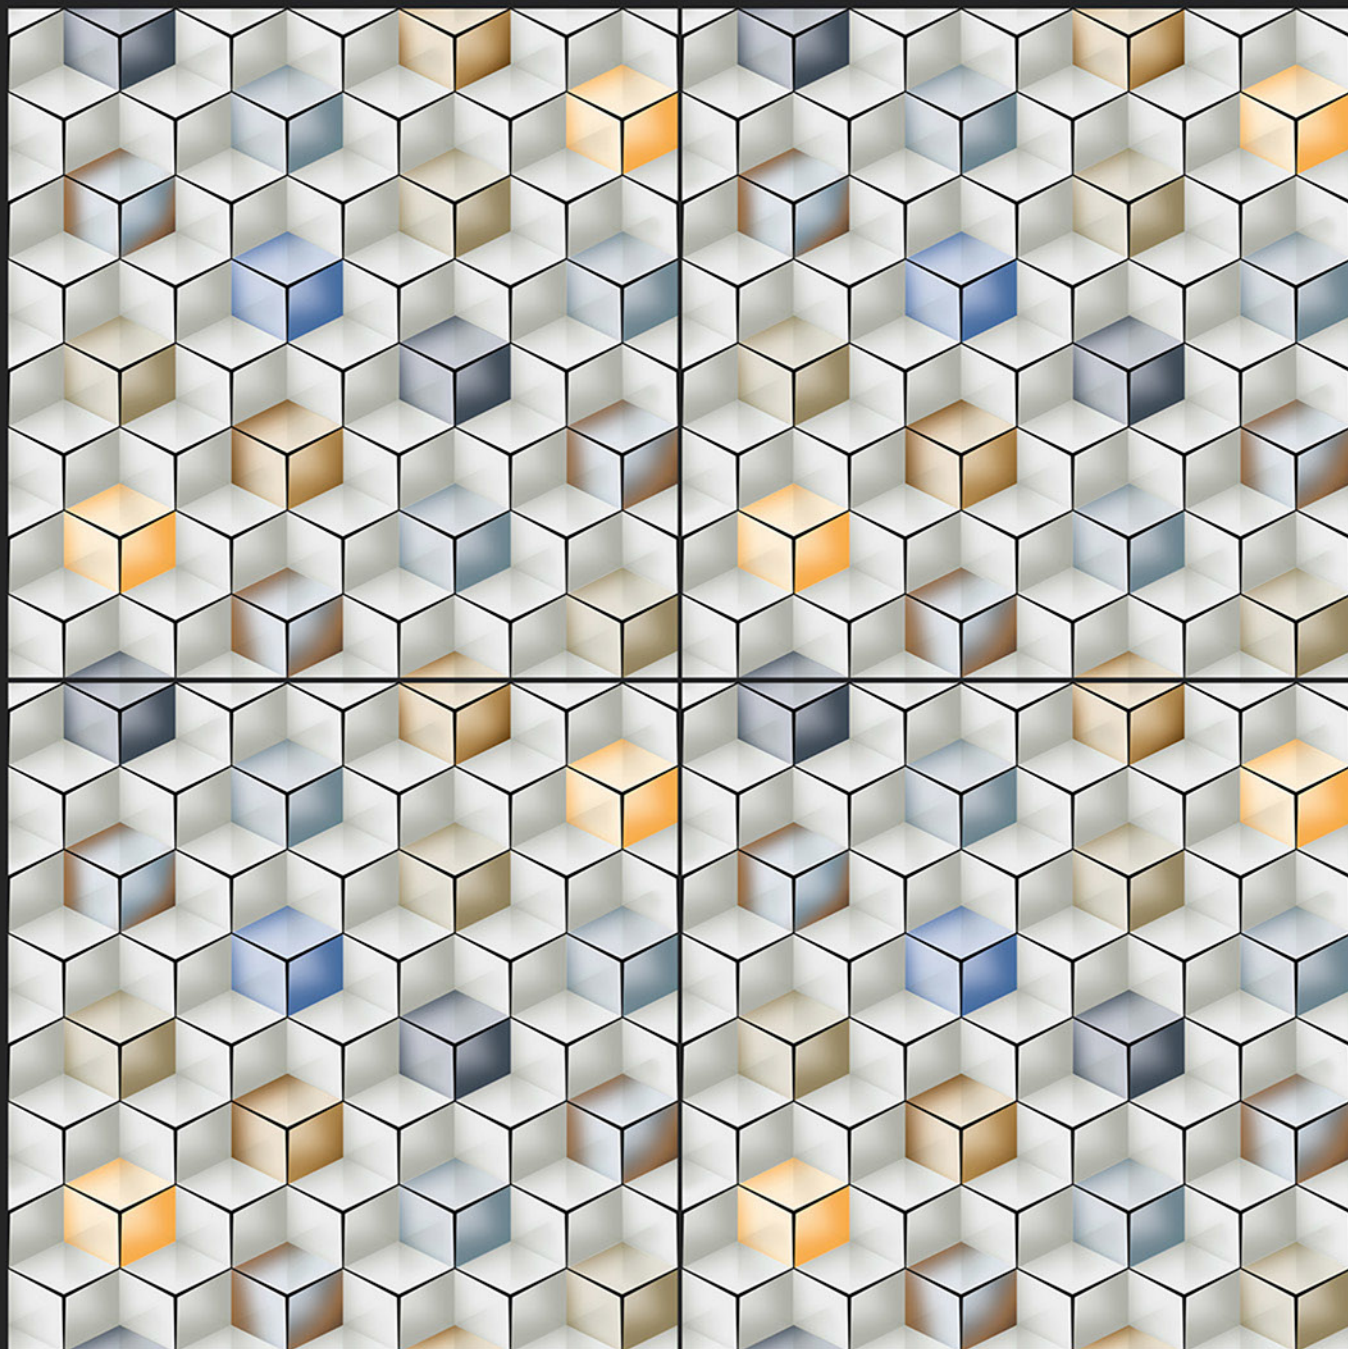

Digital

PORCELAIN TILES
600x600mm