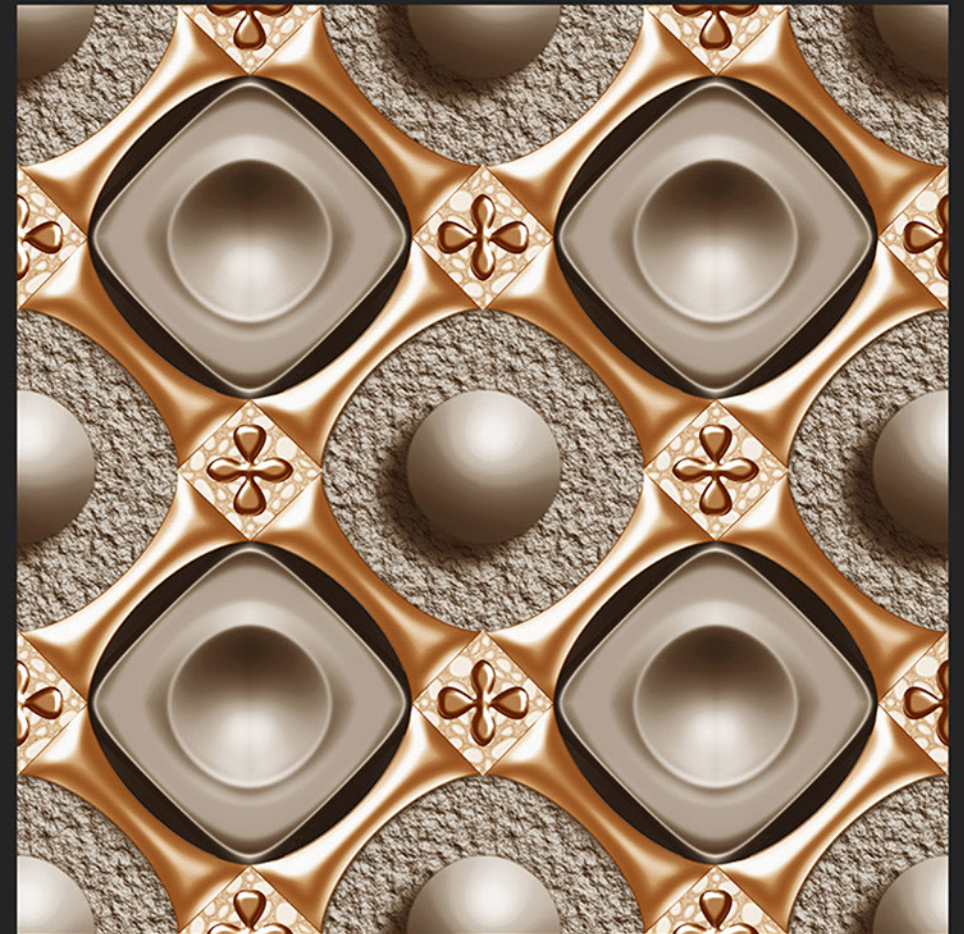

9047

3D SERIES

3D SERIES

Digital

PORCELAIN TILES
600x600mm

3D SERIES

DIGITAL
PRINTING

RECTIFIED