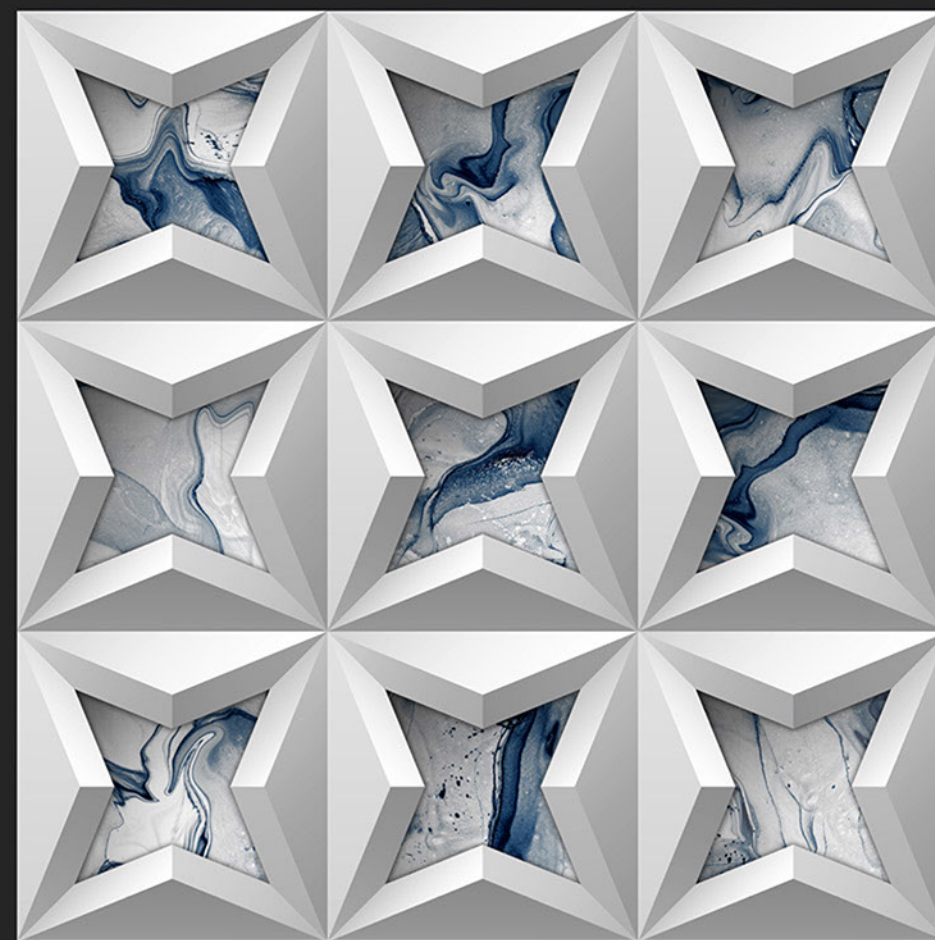

Digital
PORCELAIN TILES
600x600mm

3D SERIES

DIGITAL
PRINTING

RECTIFIED

ECO FRIENDLY

9056

Digital
PORCELAIN TILES
600x600mm

3D SERIES