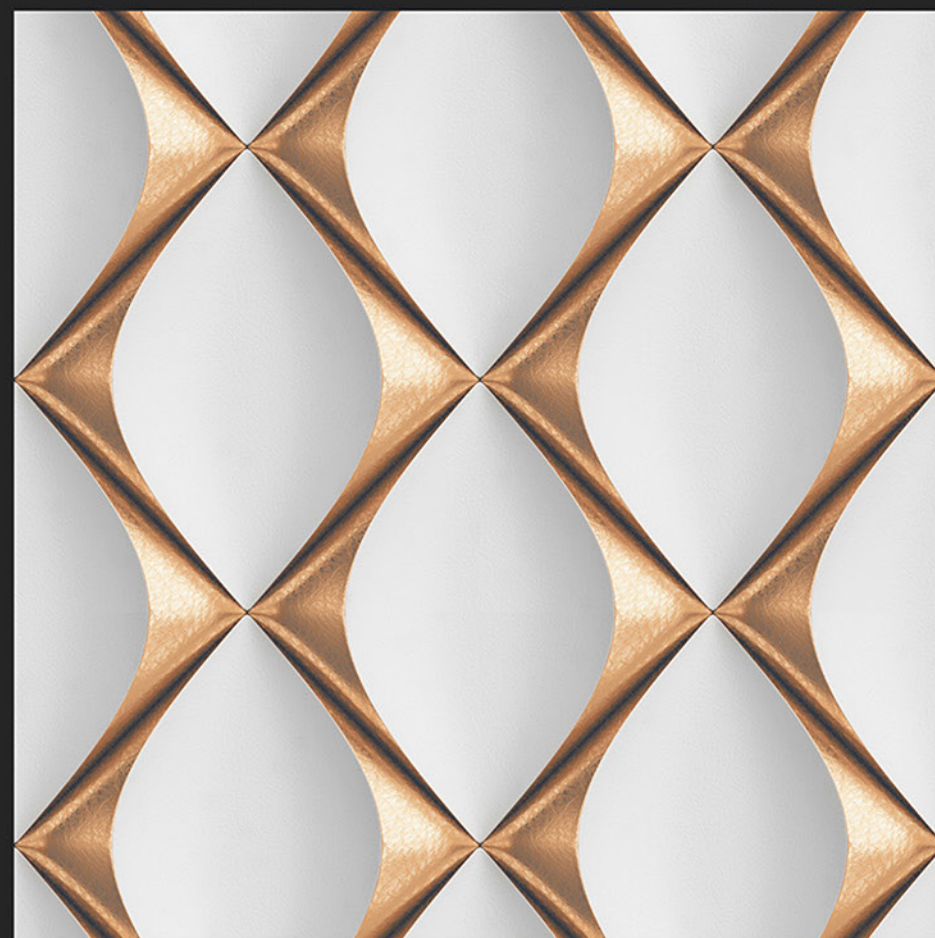

Digital
PORCELAIN TILES
600x600mm

3D SERIES

DIGITAL
PRINTING

RECTIFIED

ECO FRIENDLY

9027