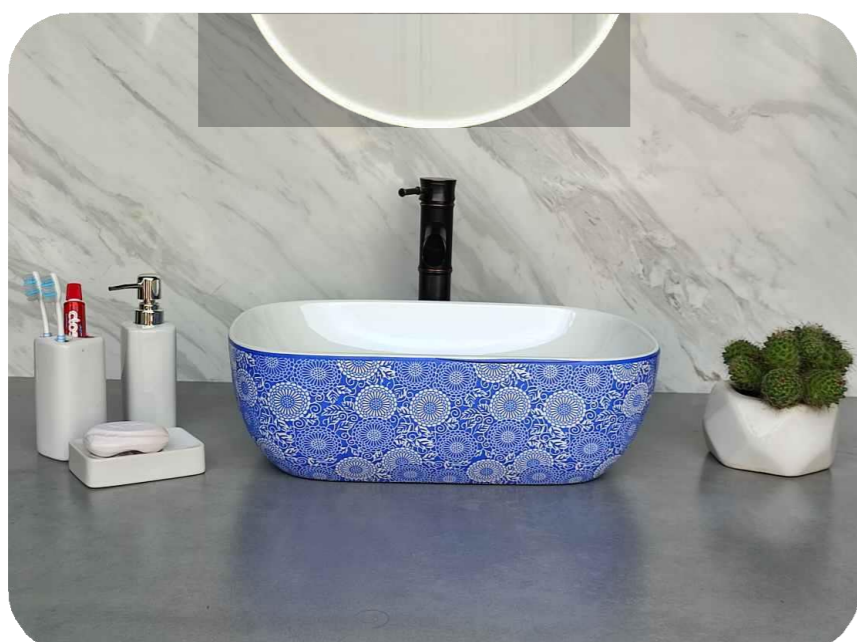

SANITO
Never seen before

BROCHURE

2022-2023

Style That Works Better

Code : AB01
Size : 455*320*135 MM
Price : 3125 RS

Code : AB02
Size : 455*320*135 MM
Price : 3125 RS

Code : AB03
Size : 455*320*135 MM
Price : 3125 RS