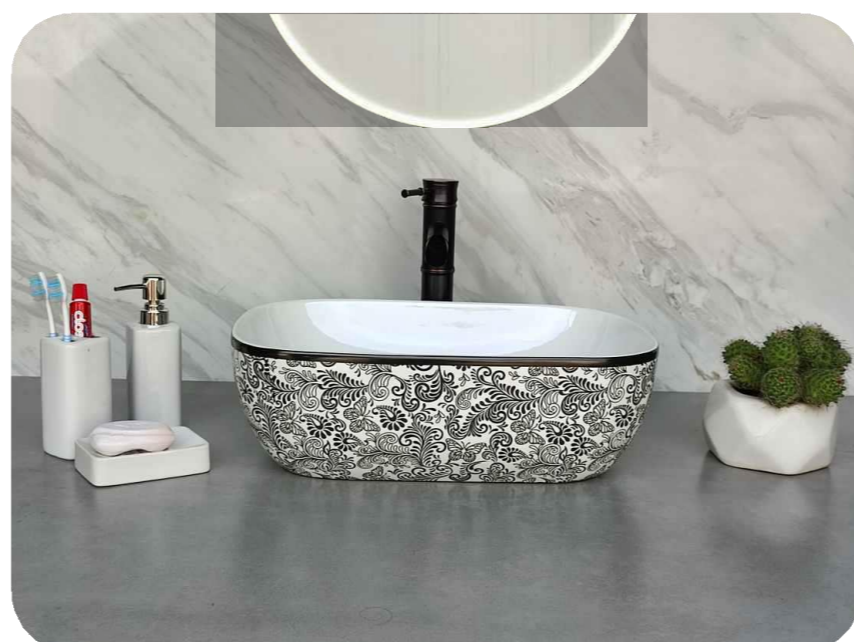

Code : AB05
Size : 455*320*135 MM
Price : 3125 RS