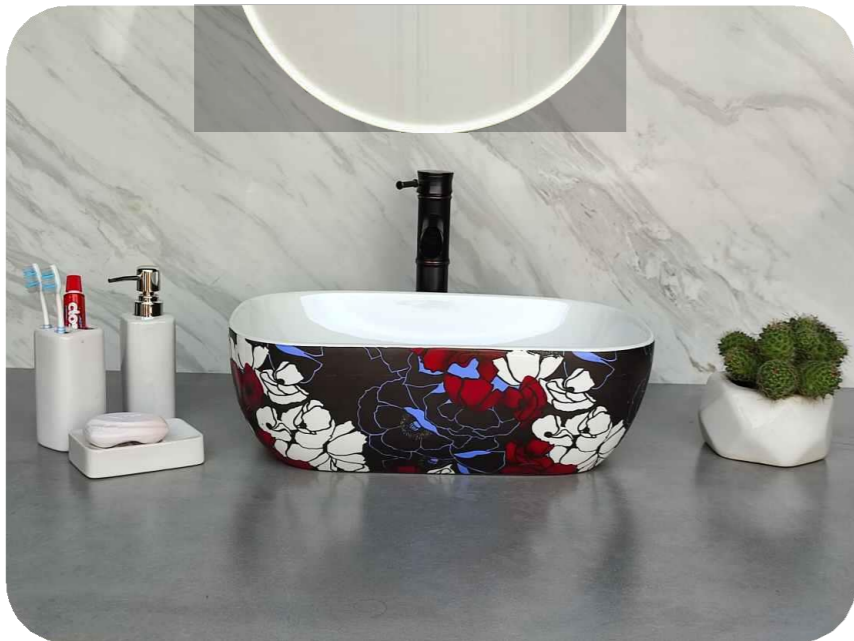

Code : AB07
Size : 455*320*135 MM
Price : 3125 RS