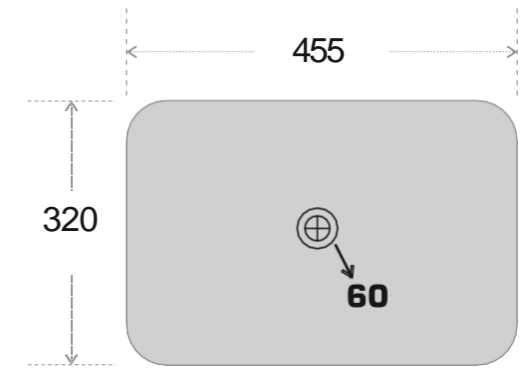

SANITO
Never seen before

BROCHURE

2022-2023

Style That Works Better

Code : AB01
Size : 455*320*135 MM
Price : 3125 RS

Code : AB02
Size : 455*320*135 MM
Price : 3125 RS

Code : AB03
Size : 455*320*135 MM
Price : 3125 RS