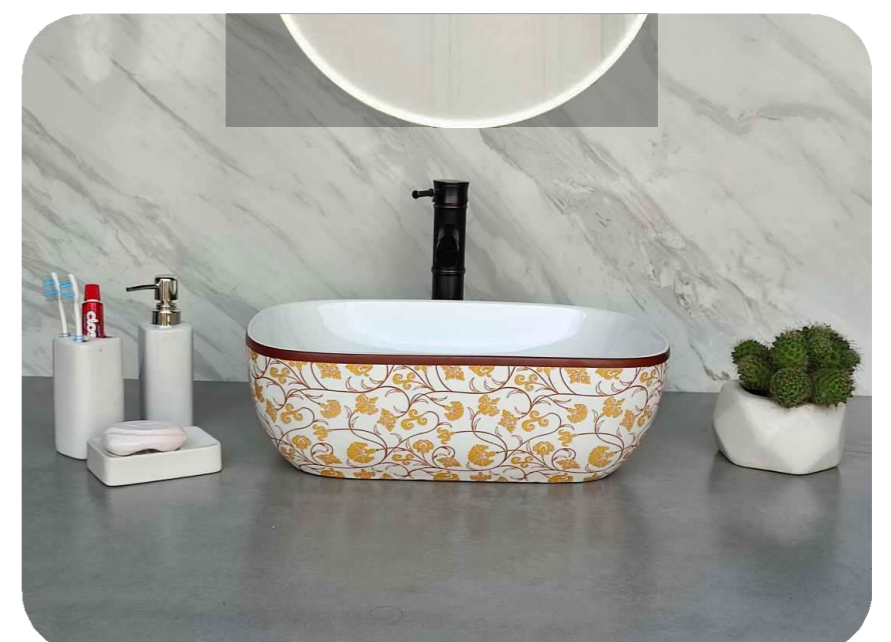

Code : AB06
Size : 455*320*135 MM
Price : 3125 RS