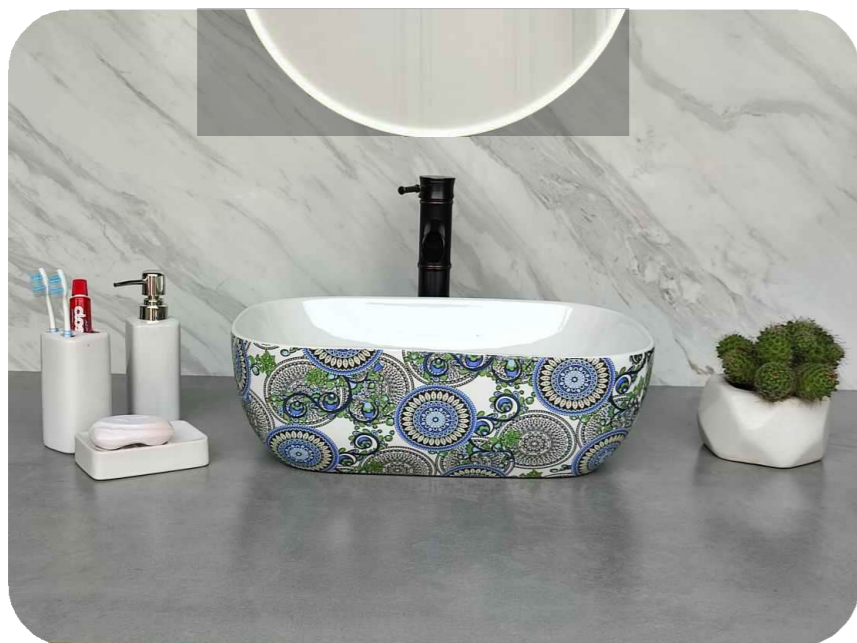

SANITO
Never seen before

BROCHURE

2022-2023

Style That Works Better

Code : AB01
Size : 455*320*135 MM
Price : 3125 RS

Code : AB02
Size : 455*320*135 MM
Price : 3125 RS

Code : AB03
Size : 455*320*135 MM
Price : 3125 RS