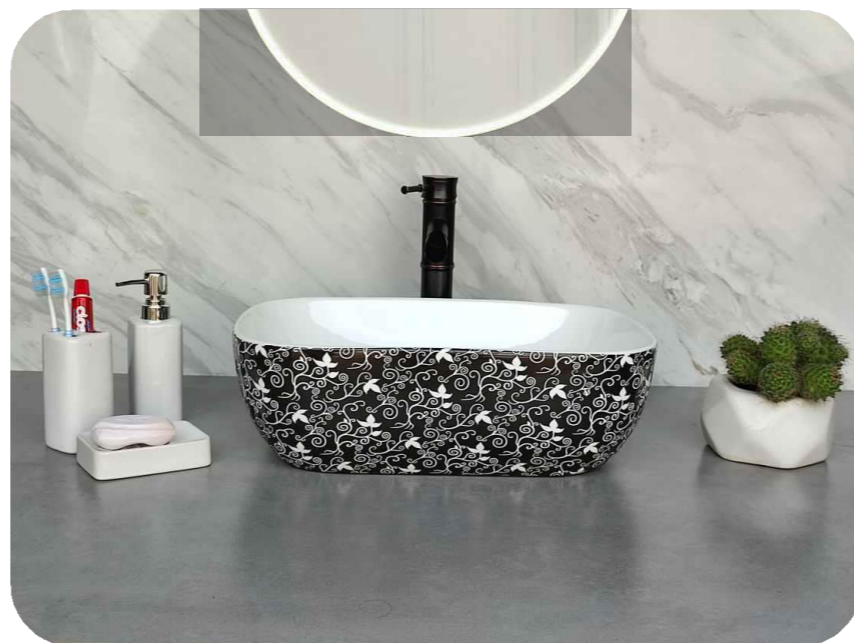

SANITO
Never seen before

BROCHURE

2022-2023

Style That Works Better

Code : AB01
Size : 455*320*135 MM
Price : 3125 RS

Code : AB02
Size : 455*320*135 MM
Price : 3125 RS

Code : AB03
Size : 455*320*135 MM
Price : 3125 RS