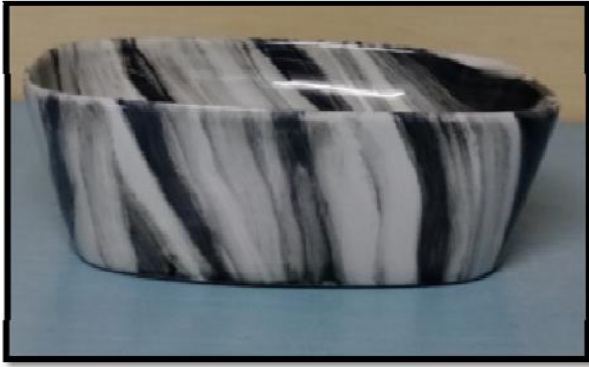

MODEL NO.:	marble 10155
SIZE:	14"X18"
SURFACE:	marble
MRP:	3100/-

MODEL NO.:	marble 10156
SIZE:	14"X18"
SURFACE:	marble
MRP:	3100/-

MODEL NO.:	marble 10157
SIZE:	14"X18"
SURFACE:	marble
MRP:	3100/-

MODEL NO.:	marble 10158
SIZE:	14"X18"
SURFACE:	marble
MRP:	3100/-

MODEL NO.:	marble 10159
SIZE:	14"X18"
SURFACE:	marble
MRP:	3100/-

MODEL NO.:	marble 10160
SIZE:	14"X18"
SURFACE:	marble
MRP:	3100/-

MODEL NO.:	marble 10161
SIZE:	14"X18"
SURFACE:	marble
MRP:	3100/-

MODEL NO.:	marble 10162
SIZE:	14"X18"
SURFACE:	marble
MRP:	3100/-

MODEL NO.:	marble 10163
SIZE:	14"X18"
SURFACE:	marble
MRP:	3100/-

MODEL NO.:	marble 10164
SIZE:	12"X16"
SURFACE:	marble
MRP:	3100/-

MODEL NO.:	marble 10165
SIZE:	12"X16"
SURFACE:	marble
MRP:	3100/-

MODEL NO.:	marble 10166
SIZE:	12"X16"
SURFACE:	marble
MRP:	3100/-