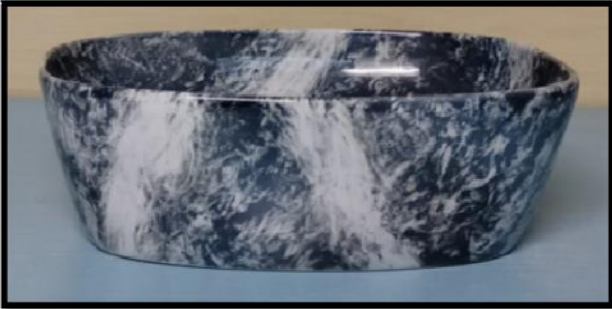

MODEL NO.:	marble 10155
SIZE:	14"X18"
SURFACE:	marble
MRP:	3100/-

MODEL NO.:	marble 10156
SIZE:	14"X18"
SURFACE:	marble
MRP:	3100/-

MODEL NO.:	marble 10157
SIZE:	14"X18"
SURFACE:	marble
MRP:	3100/-

MODEL NO.:	marble 10158
SIZE:	14"X18"
SURFACE:	marble
MRP:	3100/-

MODEL NO.:	marble 10159
SIZE:	14"X18"
SURFACE:	marble
MRP:	3100/-

MODEL NO.:	marble 10160
SIZE:	14"X18"
SURFACE:	marble
MRP:	3100/-

MODEL NO.:	marble 10161
SIZE:	14"X18"
SURFACE:	marble
MRP:	3100/-

MODEL NO.:	marble 10162
SIZE:	14"X18"
SURFACE:	marble
MRP:	3100/-

MODEL NO.:	marble 10163
SIZE:	14"X18"
SURFACE:	marble
MRP:	3100/-

MODEL NO.:	marble 10164
SIZE:	12"X16"
SURFACE:	marble
MRP:	3100/-

MODEL NO.:	marble 10165
SIZE:	12"X16"
SURFACE:	marble
MRP:	3100/-

MODEL NO.:	marble 10166
SIZE:	12"X16"
SURFACE:	marble
MRP:	3100/-