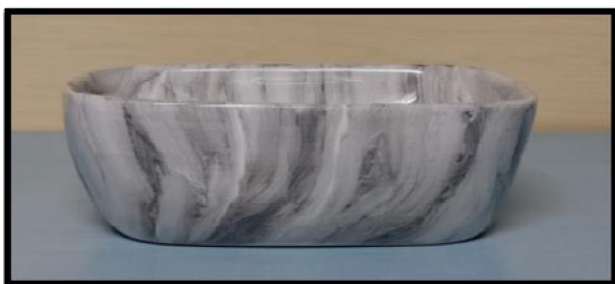

MODEL NO.:	marble 10192
SIZE:	10"X13"
SURFACE:	marble
MRP:	3100/-