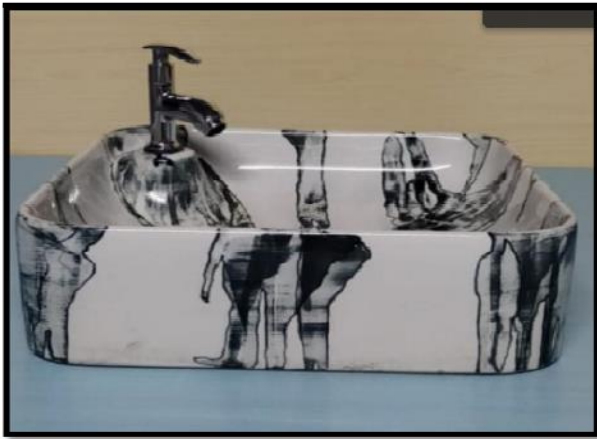

MODEL NO.:	marble 10108
SIZE:	16.5"X16.5"
SURFACE:	printed
MRP:	3100/-