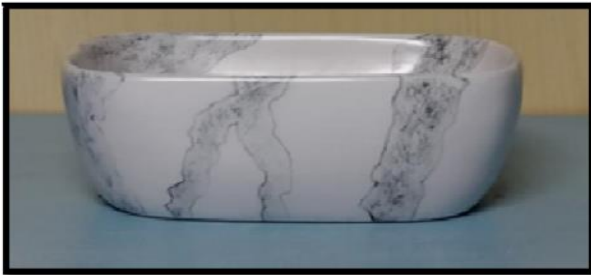

MODEL NO.:	marble 10194
SIZE:	10"X13"
SURFACE:	marble
MRP:	3100/-

MODEL NO.:	marble 10195
SIZE:	10"X13"
SURFACE:	marble
MRP:	3100/-

MODEL NO.:	marble 10196
SIZE:	10"X13"
SURFACE:	marble
MRP:	3100/-

MODEL NO.:	marble 10197
SIZE:	10"X13"
SURFACE:	marble
MRP:	3100/-

MODEL NO.:	marble 120198
SIZE:	10"X13"
SURFACE:	marble
MRP:	3100/-

MODEL NO.:	marble 10199
SIZE:	10"X13"
SURFACE:	marble
MRP:	3100/-

MODEL NO.:	marble 10200
SIZE:	10"X13"
SURFACE:	marble
MRP:	3100/-

MODEL NO.:	marble 10201
SIZE:	16"X16"
SURFACE:	marble
MRP:	3100/-