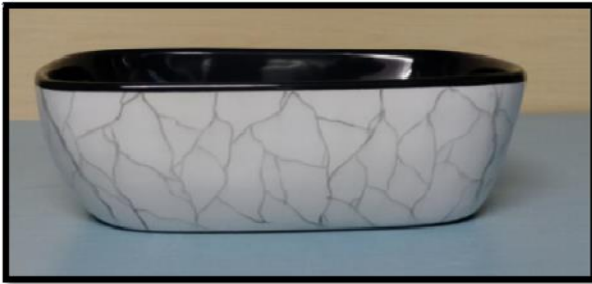

MODEL NO.:	marble 10190
SIZE:	10"X13"
SURFACE:	printed
MRP:	3100/-