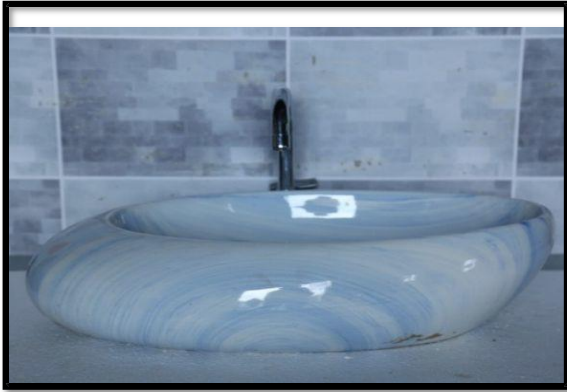

SANITO
Never seen before

MODEL NO.:	VITRA 1003
SIZE:	350 X 580 MM
SURFACE:	GLOSSY
MRP::	3100/-

MODEL NO.:	MARBLE 10011
SIZE:	350 X 580 MM
SURFACE:	GLOSSY
MRP::	3100/-

MODEL NO.:	MARBLE 10046
SIZE:	350 X 580 MM
SURFACE:	GLOSSY
MRP::	3100/-

SANITO
Never seen before

MODEL NO.:	MARBLE 10045
SIZE:	350 X 580 MM
SURFACE:	GLOSSY
MRP::	3100/-

MODEL NO.:	SLEEM 22
SIZE:	335 X 450 MM
SURFACE:	GLOSSY
MRP::	3100/-

MODEL NO.:	SLEEM NEW
SIZE:	335 X 450 MM
SURFACE:	GLOSSY
MRP::	3100/-