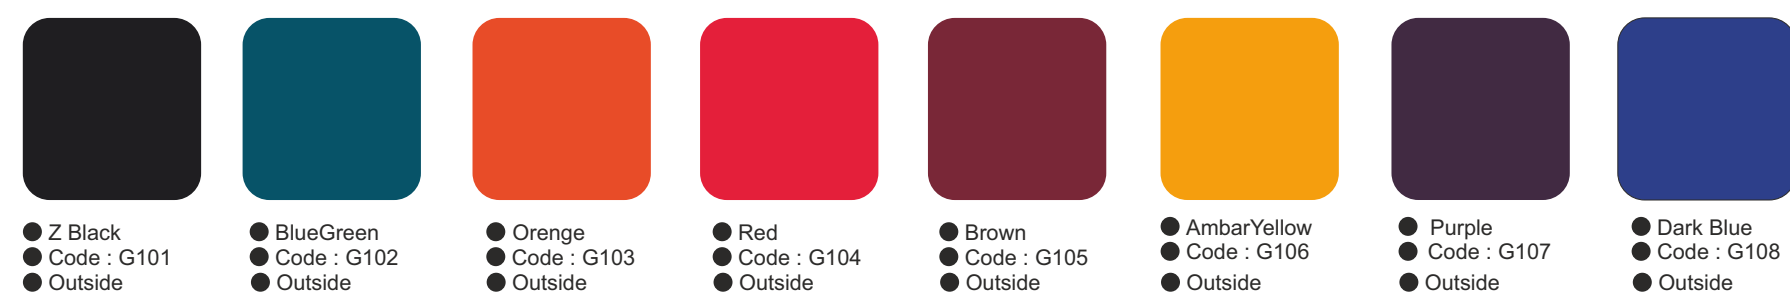

AVAILABLE COLOUR