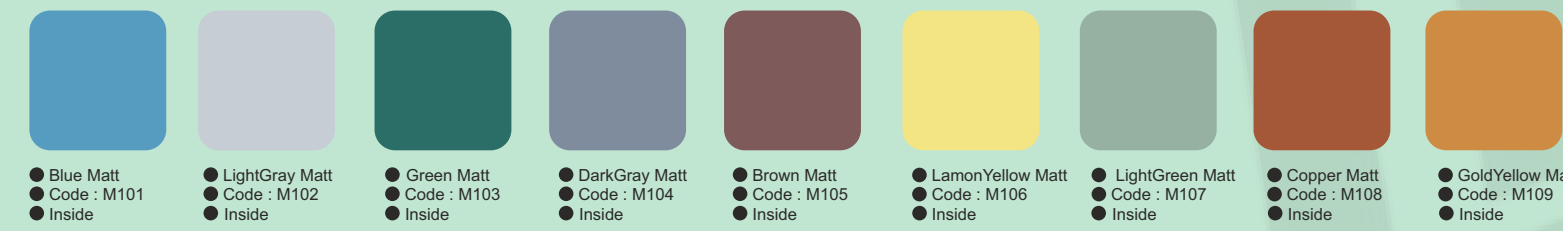

- | | | | | | | | | |
|---|--|--|---|--|--|---|---|---|
| | | | | | | | | |
| ● Blue Matt
● Code : M101
● Same As | ● LightGray Matt
● Code : M102
● Same As | ● Green Matt
● Code : M103
● Same As | ● DarkGray Matt
● Code : M104
● Same As | ● Brown Matt
● Code : M105
● Same As | ● LamonYellow Matt
● Code : M106
● Same As | ● LightGreen Matt
● Code : M107
● Same As | ● Copper Matt
● Code : M108
● Same As | ● GoldYellow Matt
● Code : M109
● Same As |

time to
RELAX

Code : SL 51
Size : 600*345*105 MM
Price : 6000 RS

Code : SL 52
Size : 600*345*105 MM
Price : 6000 RS

Code : SL 53
Size : 600*345*105 MM
Price : 6000 RS

AVAILABLE COLOUR

AVAILABLE DESIGN

Code : SL 101
 Size : 600*345*105 MM
 Price : 6000 RS

Code : SL 102
 Size : 600*345*105 MM
 Price : 6000 RS

Code : SL 103
 Size : 600*345*105 MM
 Price : 6000 RS

Code : SL 104
 Size : 600*345*105 MM
 Price : 6000 RS

AVAILABLE COLOUR

- 
 ● Blue Matt
 ● Code : M101
- 
 ● Light Gray Matt
 ● Code : M102
- 
 ● Green Matt
 ● Code : M103
- 
 ● Dark Gray Matt
 ● Code : M104
- 
 ● Brown Matt
 ● Code : M105
- 
 ● Lamon Yellow Matt
 ● Code : M106
- 
 ● Light Green Matt
 ● Code : M107
- 
 ● Copper Matt
 ● Code : M108
- 
 ● Gold Yellow Matt
 ● Code : M109