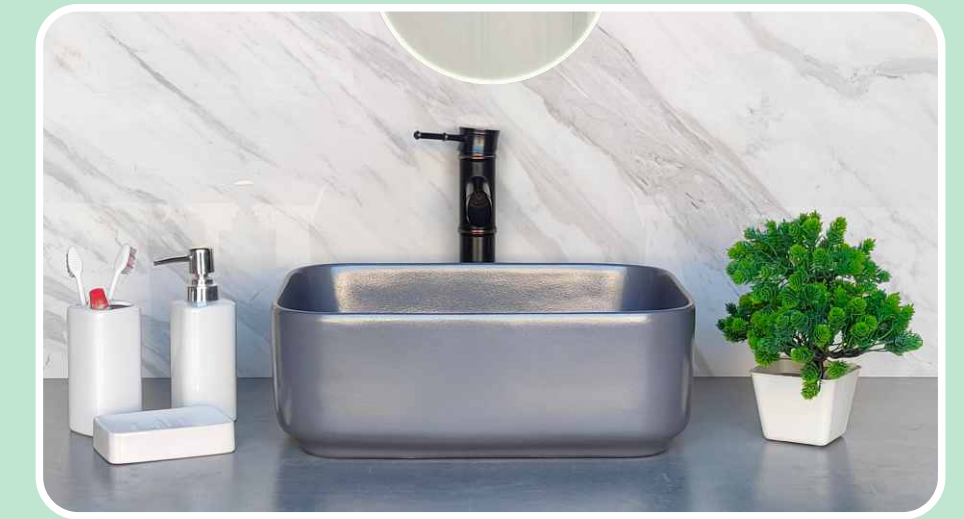

Code : RI 134
Size : 420*320*145 MM
Price : 4600 RS