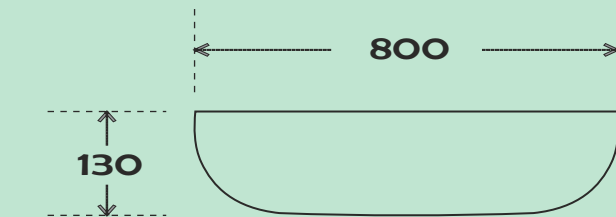

Relax

Code : HP 101
Size : 800*400*130 MM
Price : 7250 RS

Code : HP 102
Size : 800*400*130 MM
Price : 7250 RS

WASH

*away your troubles
with some*

BUBBLES

AVAILABLE COLOUR

AVAILABLE DESIGN