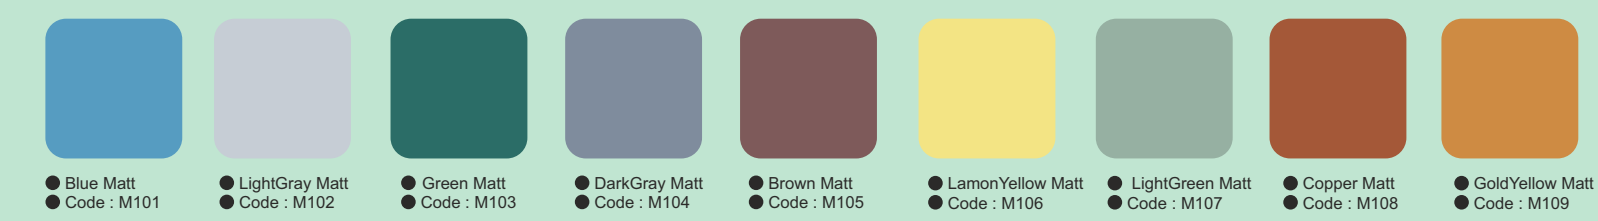

AVAILABLE COLOUR