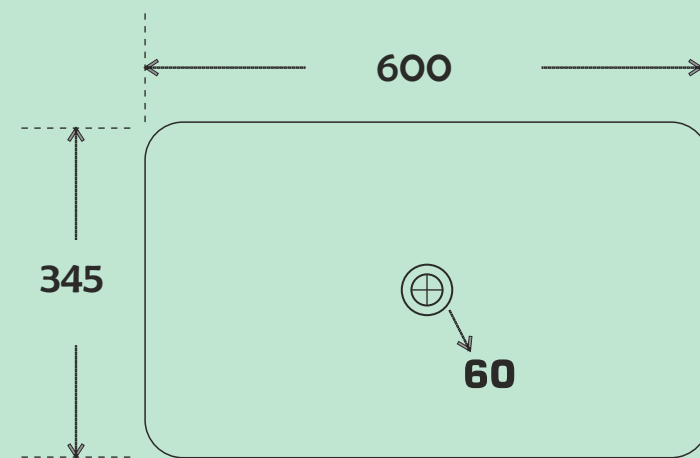

AVAILABLE COLOUR

- Blue Matt
  ● Code : M101
- Light Gray Matt
  ● Code : M102
- Green Matt
  ● Code : M103
- Dark Gray Matt
  ● Code : M104
- Brown Matt
  ● Code : M105
- Lamon Yellow Matt
  ● Code : M106
- Light Green Matt
  ● Code : M107
- Copper Matt
  ● Code : M108
- Gold Yellow Matt
  ● Code : M109

Relax