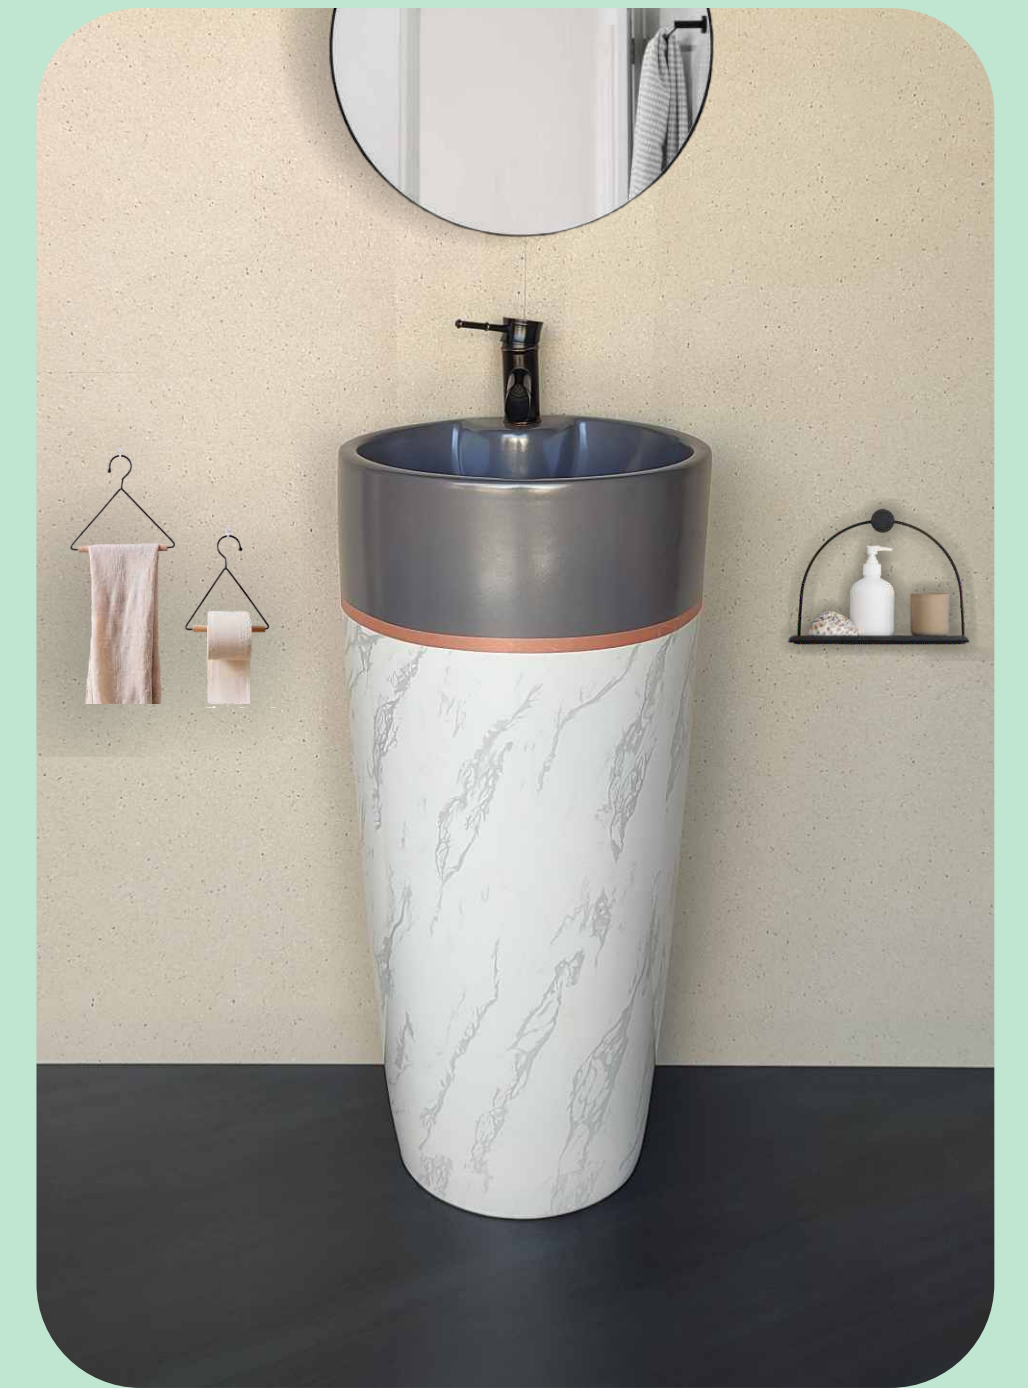

Code : SCP 102
Size : 300*300*845 MM
Price : 14000 RS