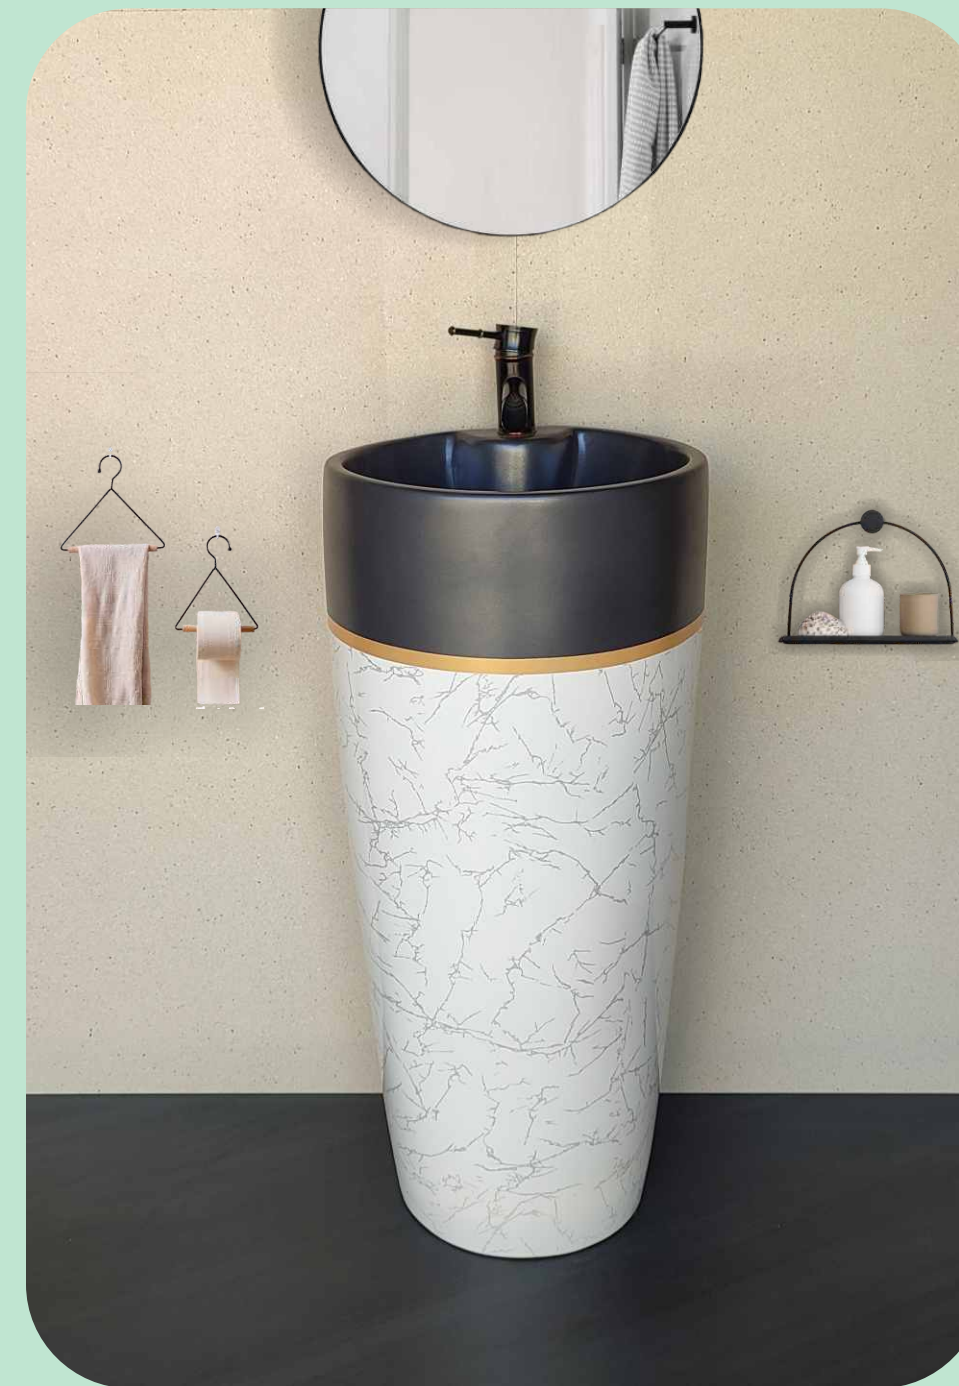

Code : SCP 103
Size : 300*300*845 MM
Price : 14000 RS