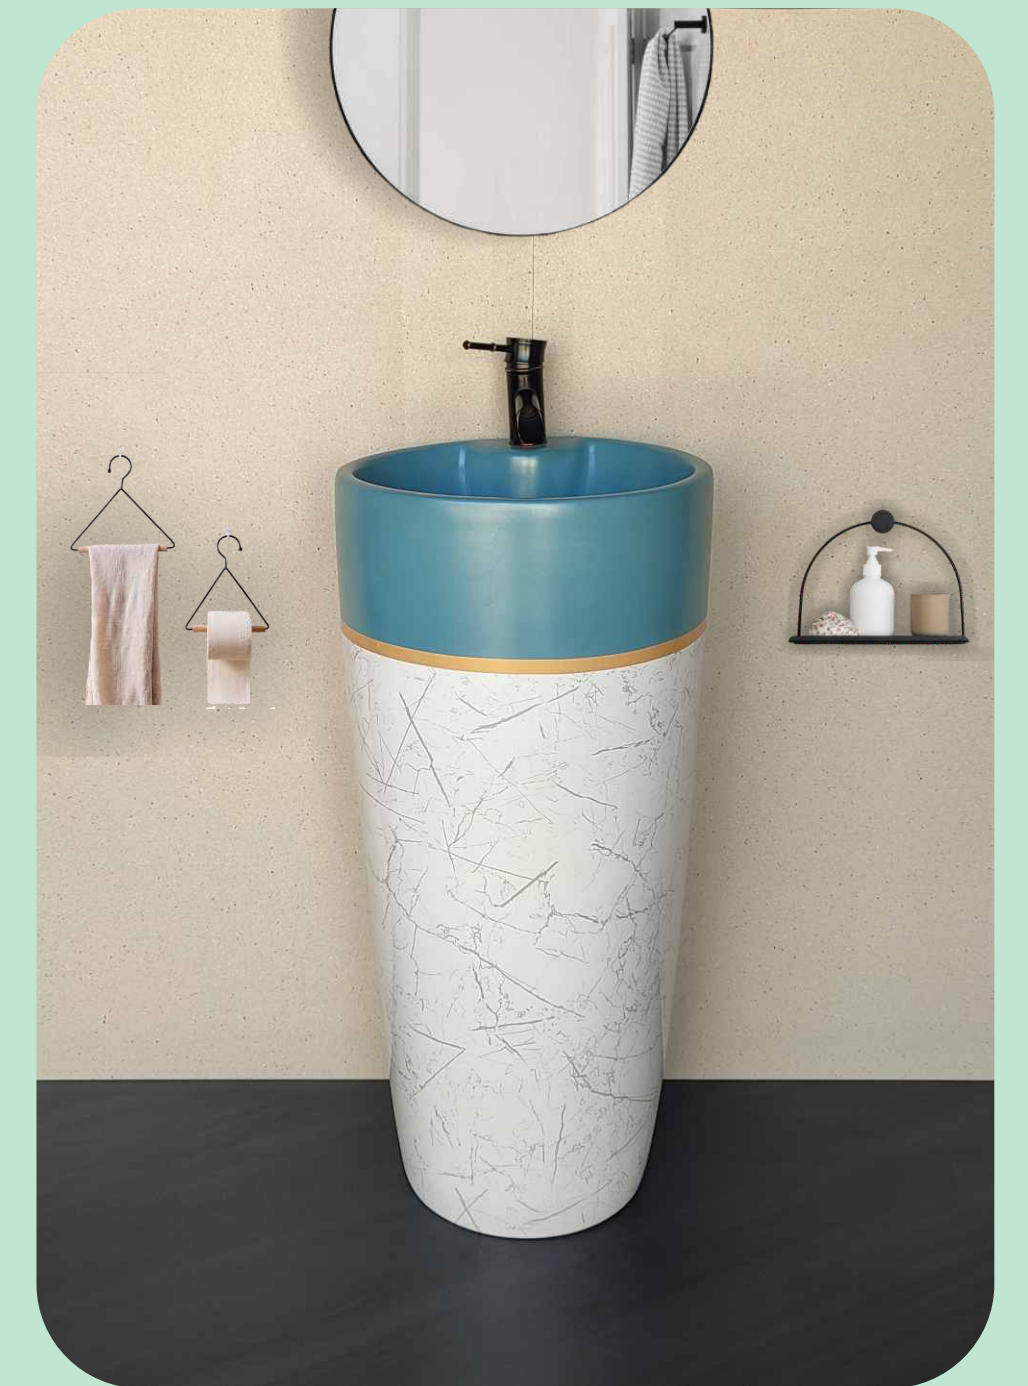

Code : SCP 104
Size : 300*300*845 MM
Price : 14000 RS