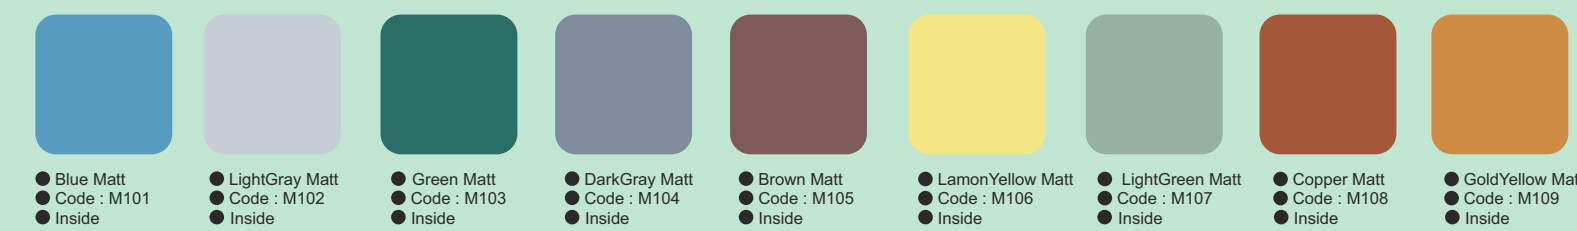

Code : SL 102
 Size : 600*345*105 MM
 Price : 6000 RS

Code : SL 103
 Size : 600*345*105 MM
 Price : 6000 RS

Code : SL 104
 Size : 600*345*105 MM
 Price : 6000 RS

AVAILABLE COLOUR

- 
 ● Blue Matt
 ● Code : M101
- 
 ● Light Gray Matt
 ● Code : M102
- 
 ● Green Matt
 ● Code : M103
- 
 ● Dark Gray Matt
 ● Code : M104
- 
 ● Brown Matt
 ● Code : M105
- 
 ● Lamon Yellow Matt
 ● Code : M106
- 
 ● Light Green Matt
 ● Code : M107
- 
 ● Copper Matt
 ● Code : M108
- 
 ● Gold Yellow Matt
 ● Code : M109

Relax

Code : HP 101
Size : 800*400*130 MM
Price : 7250 RS

Code : HP 102
Size : 800*400*130 MM
Price : 7250 RS

WASH

*away your troubles
with some*

BUBBLES

AVAILABLE COLOUR

AVAILABLE DESIGN