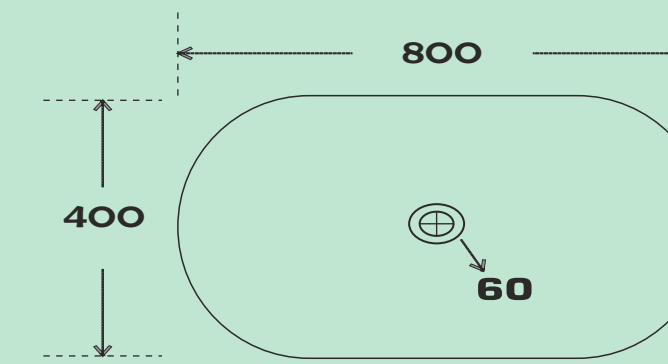

Relax

Code : HP 101
Size : 800*400*130 MM
Price : 7250 RS

Code : HP 102
Size : 800*400*130 MM
Price : 7250 RS

WASH

*away your troubles
with some*

BUBBLES

AVAILABLE COLOUR

AVAILABLE DESIGN