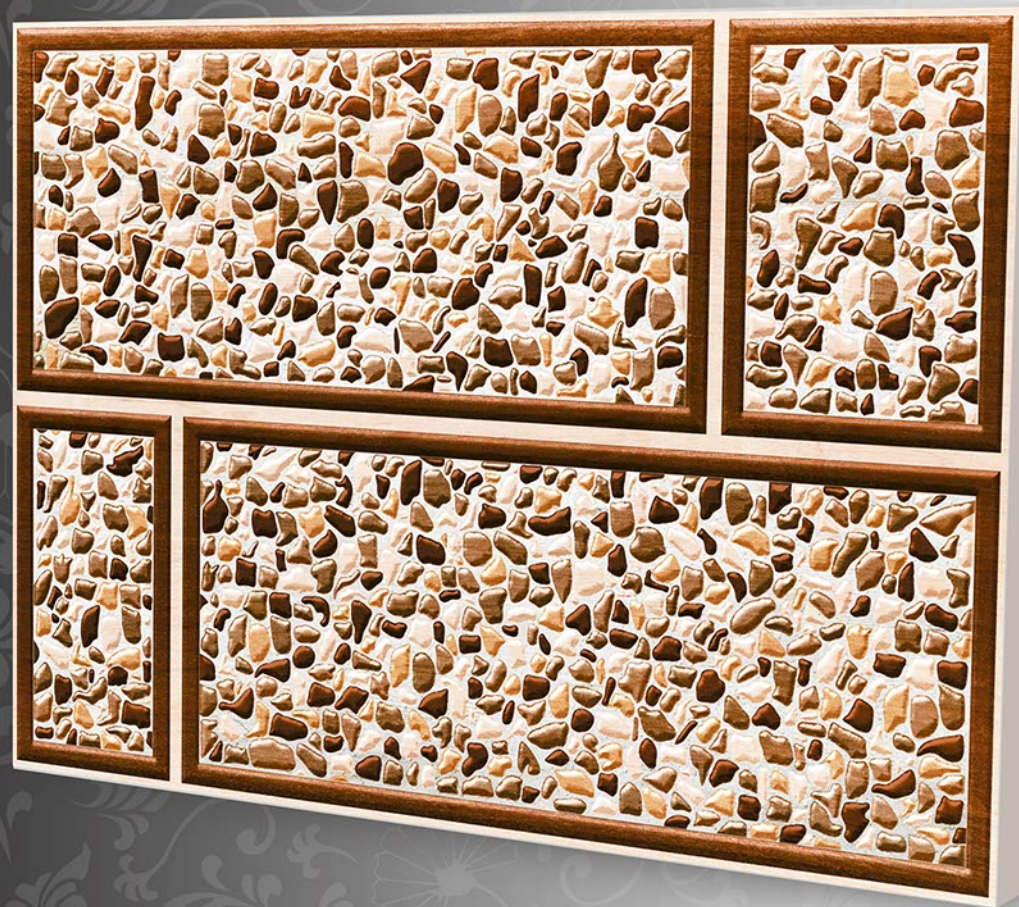

DIGITAL
WALL TILES

250x375mm
collection

807

DIGITAL
WALL TILES

250x375mm
collection

808

DIGITAL
WALL TILES

250x375mm
collection