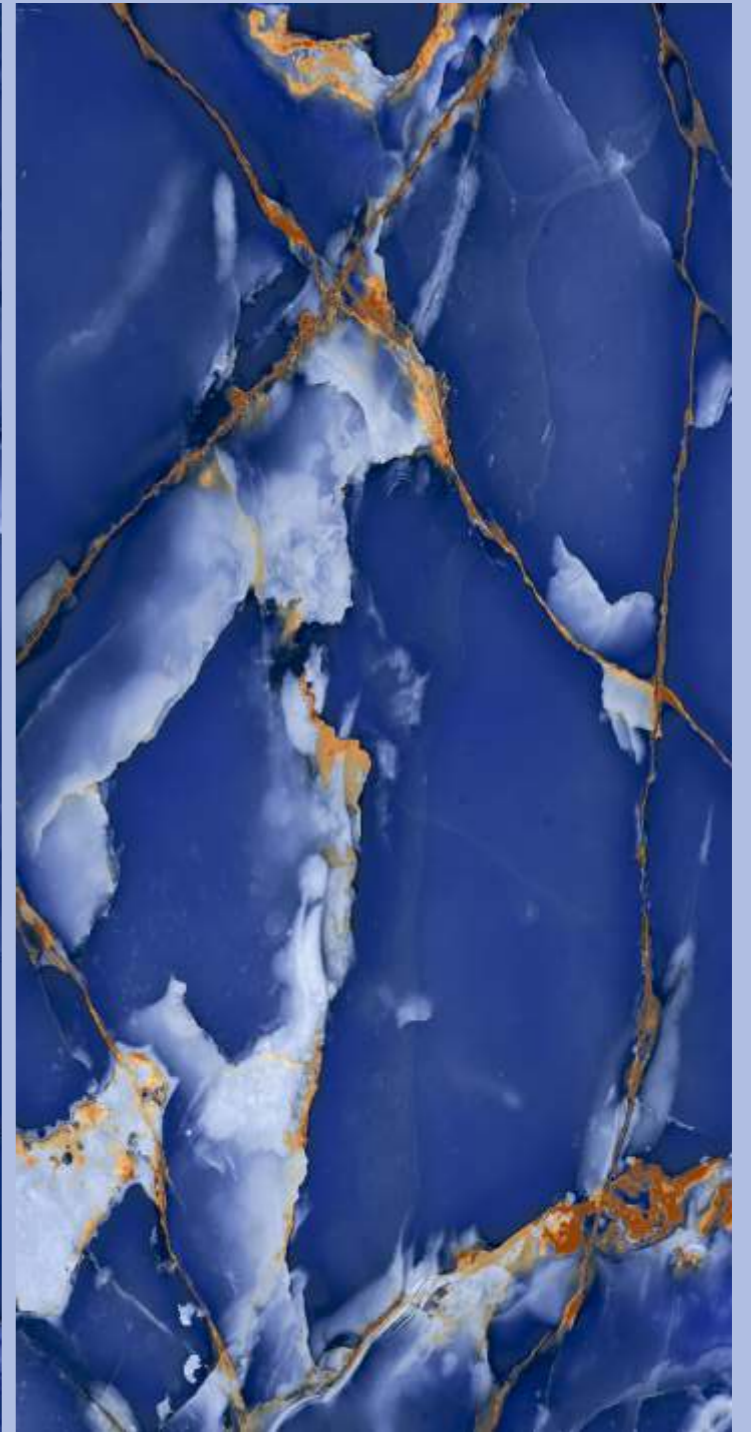

ASHPAR
BLUE

ASHPAR BLUE

SIZE
600x
1200MM

Series
HIGH GLOSSY

Random
05

ASHPAR BLUE

**BLACK
MARQUINA**

BLACK MARQUINA