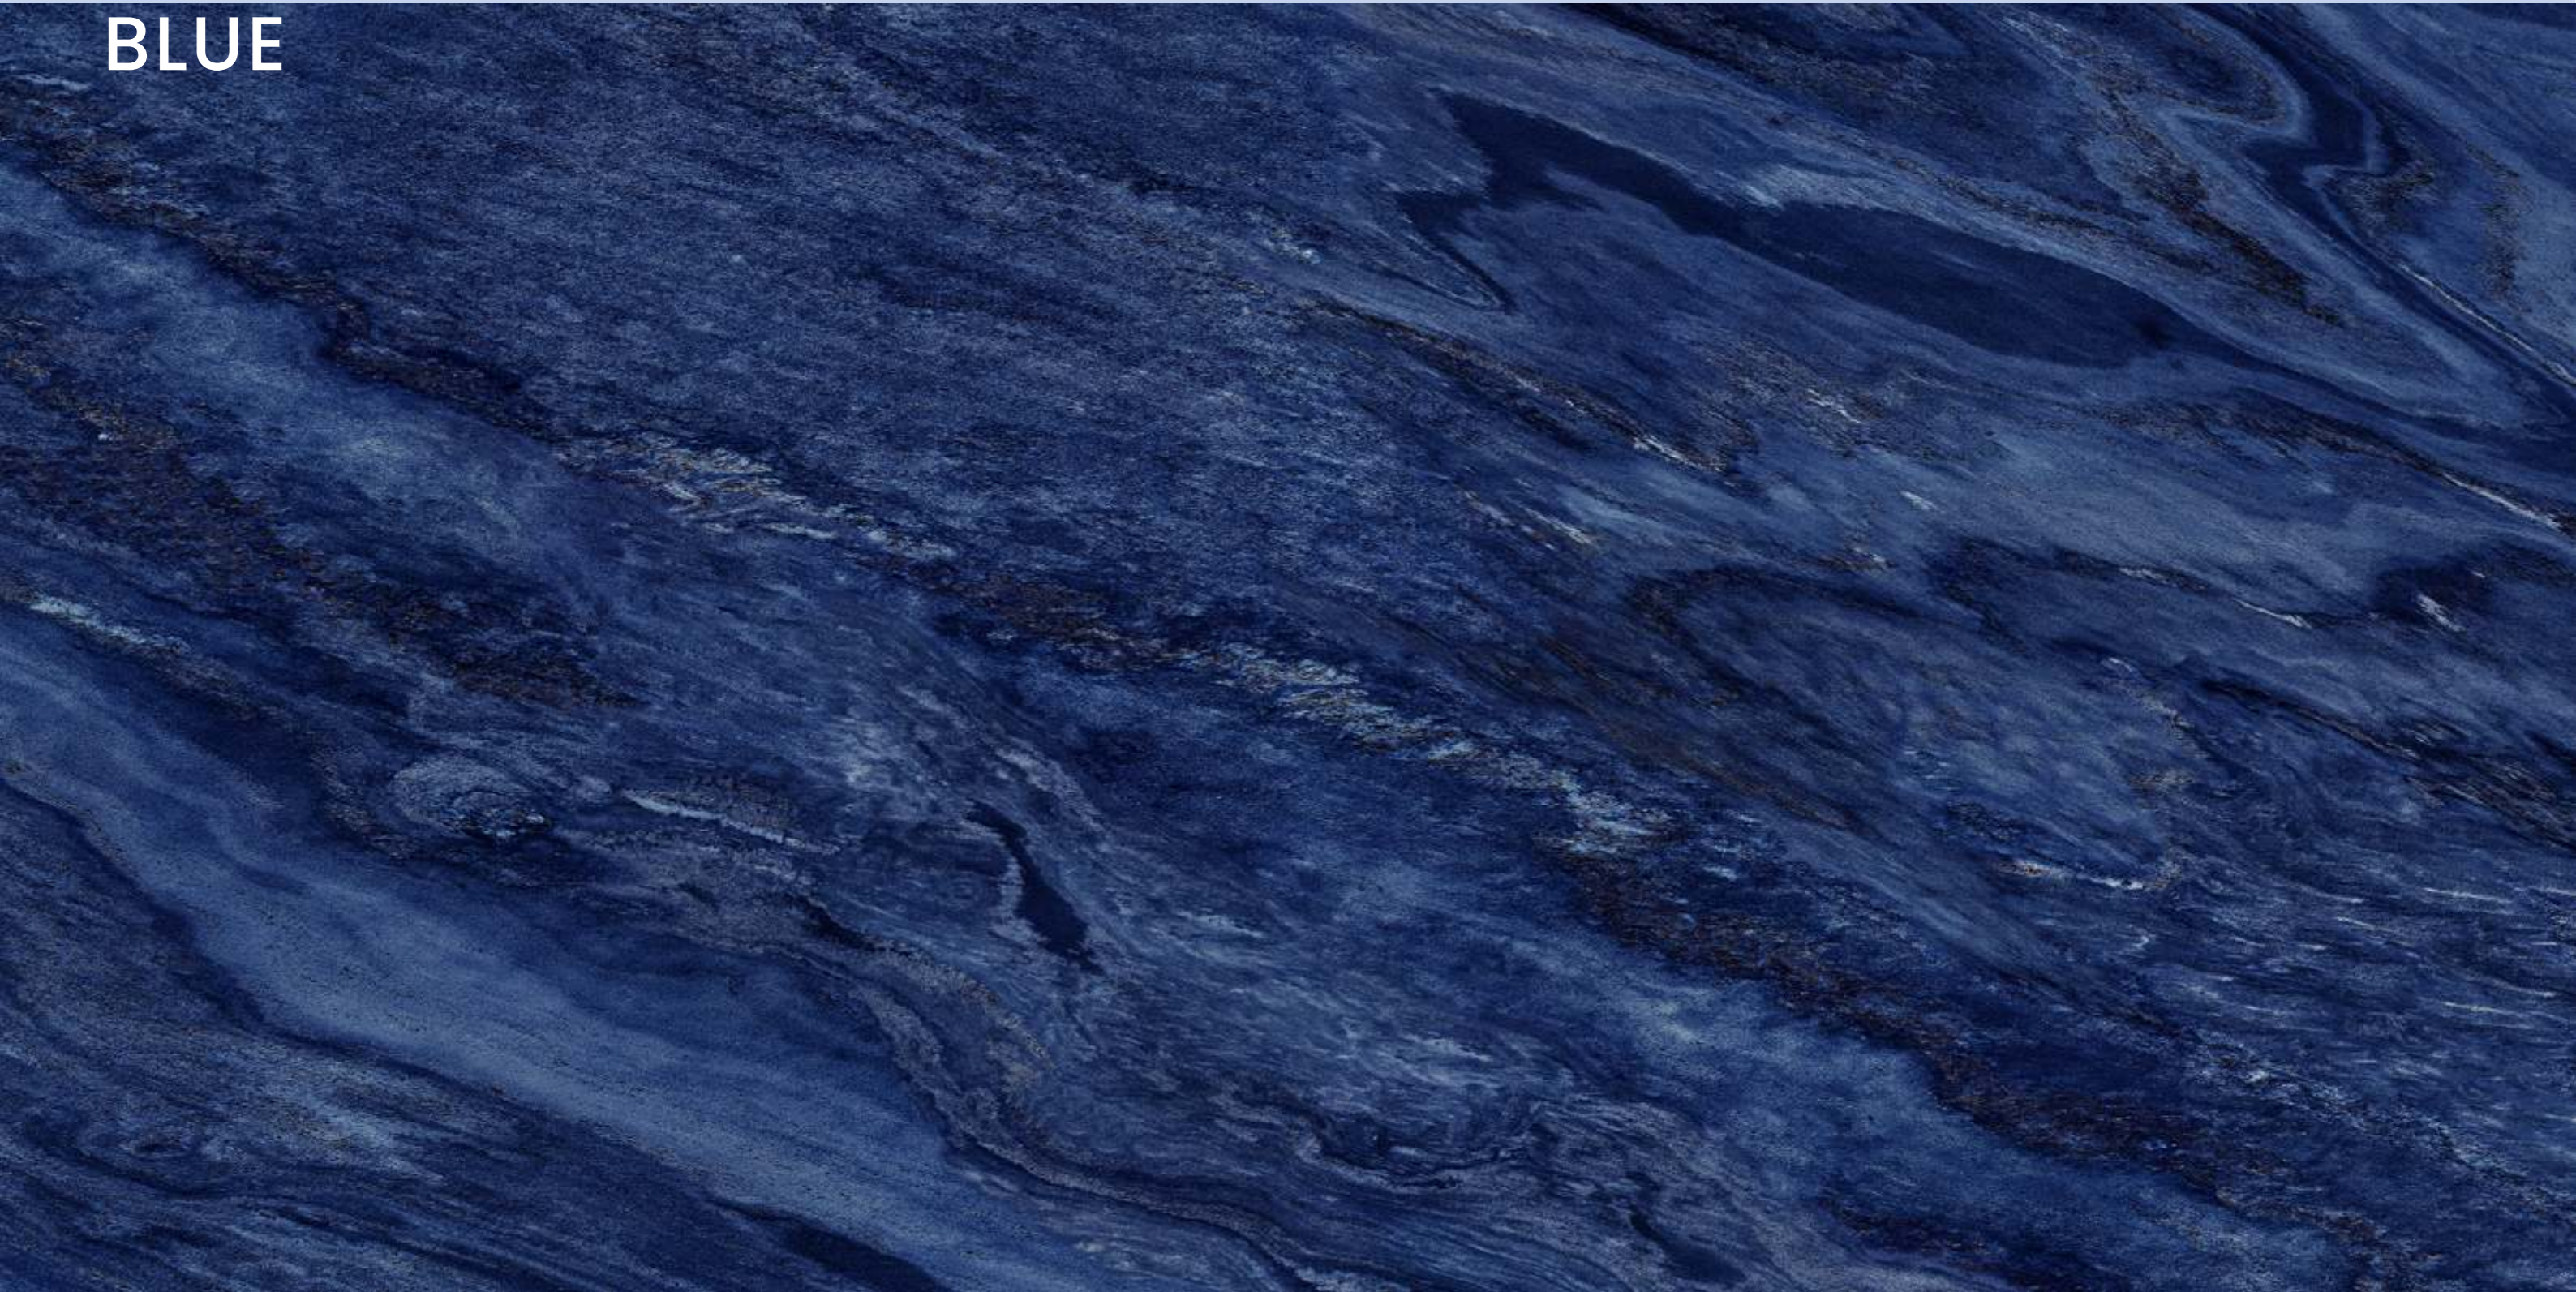

LITHOS
BLUE

LITHOS BLUE

SIZE
600x
1200MM

Series
HIGH GLOSSY

Random
03

LITHOS BLUE

MOROCCO
BLUE

MOROCCO BLUE