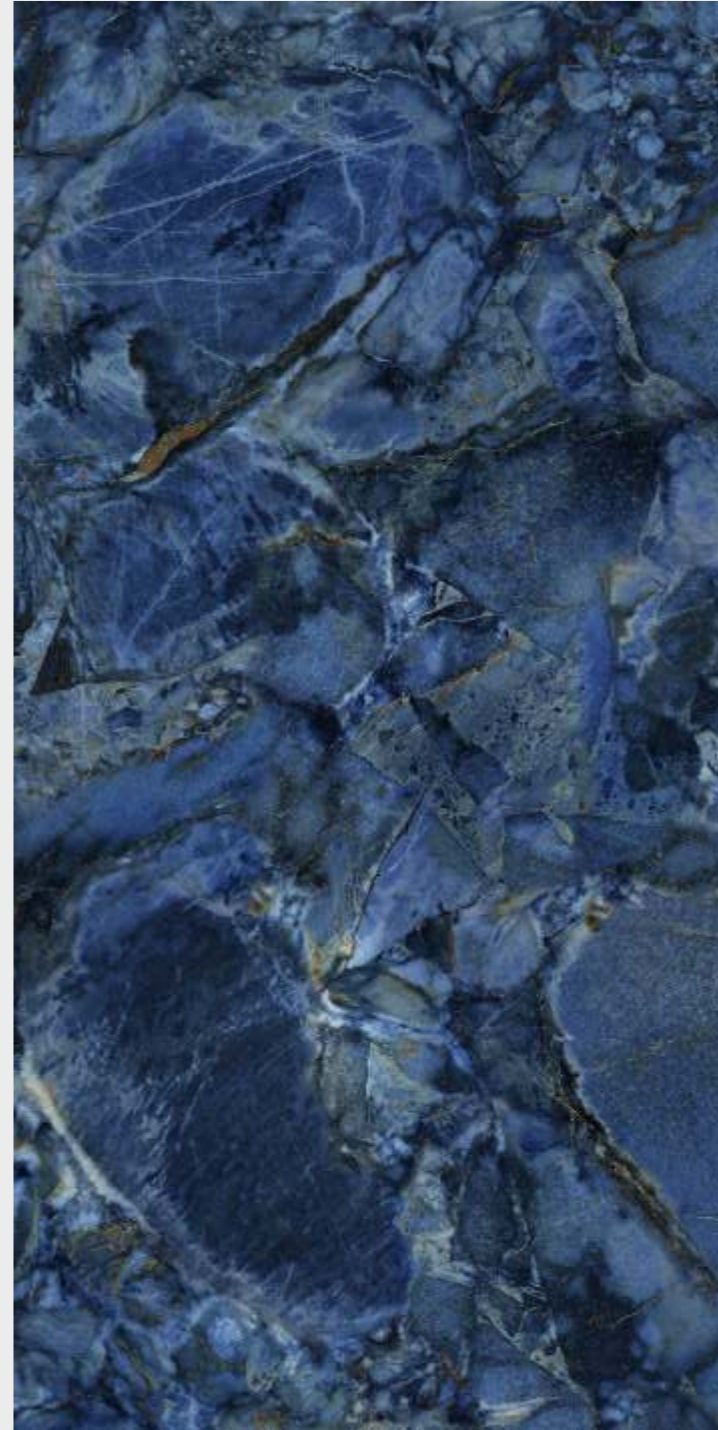

DOLOMITE

SIZE
600x
1200MM

Series
HIGH GLOSSY

Random
05