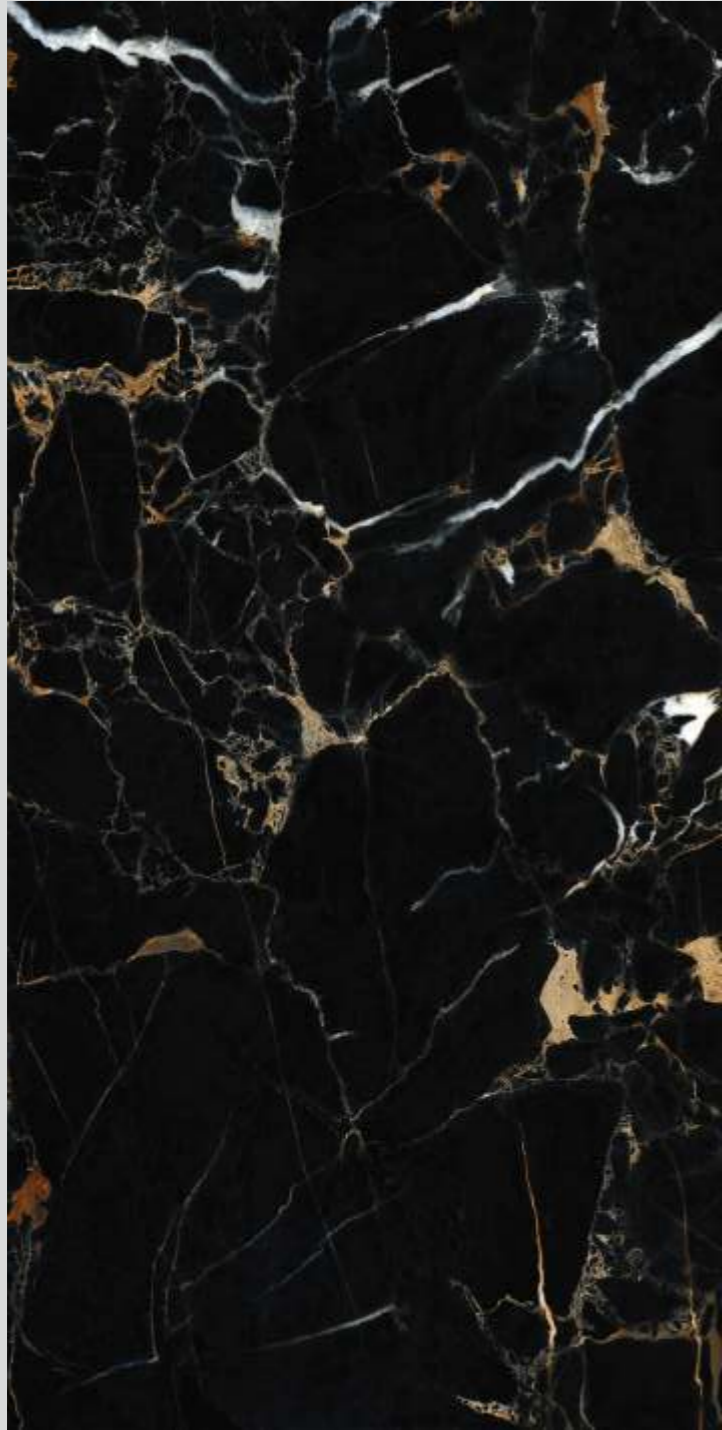

Random
Design

Low
Maintenance

**ANTIQUÉ
BLACK**

ANTIQUÉ BLACK

SIZE
600x
1200MM

Series
HIGH GLOSSY

Random
05

ANTIQUÉ BLACK