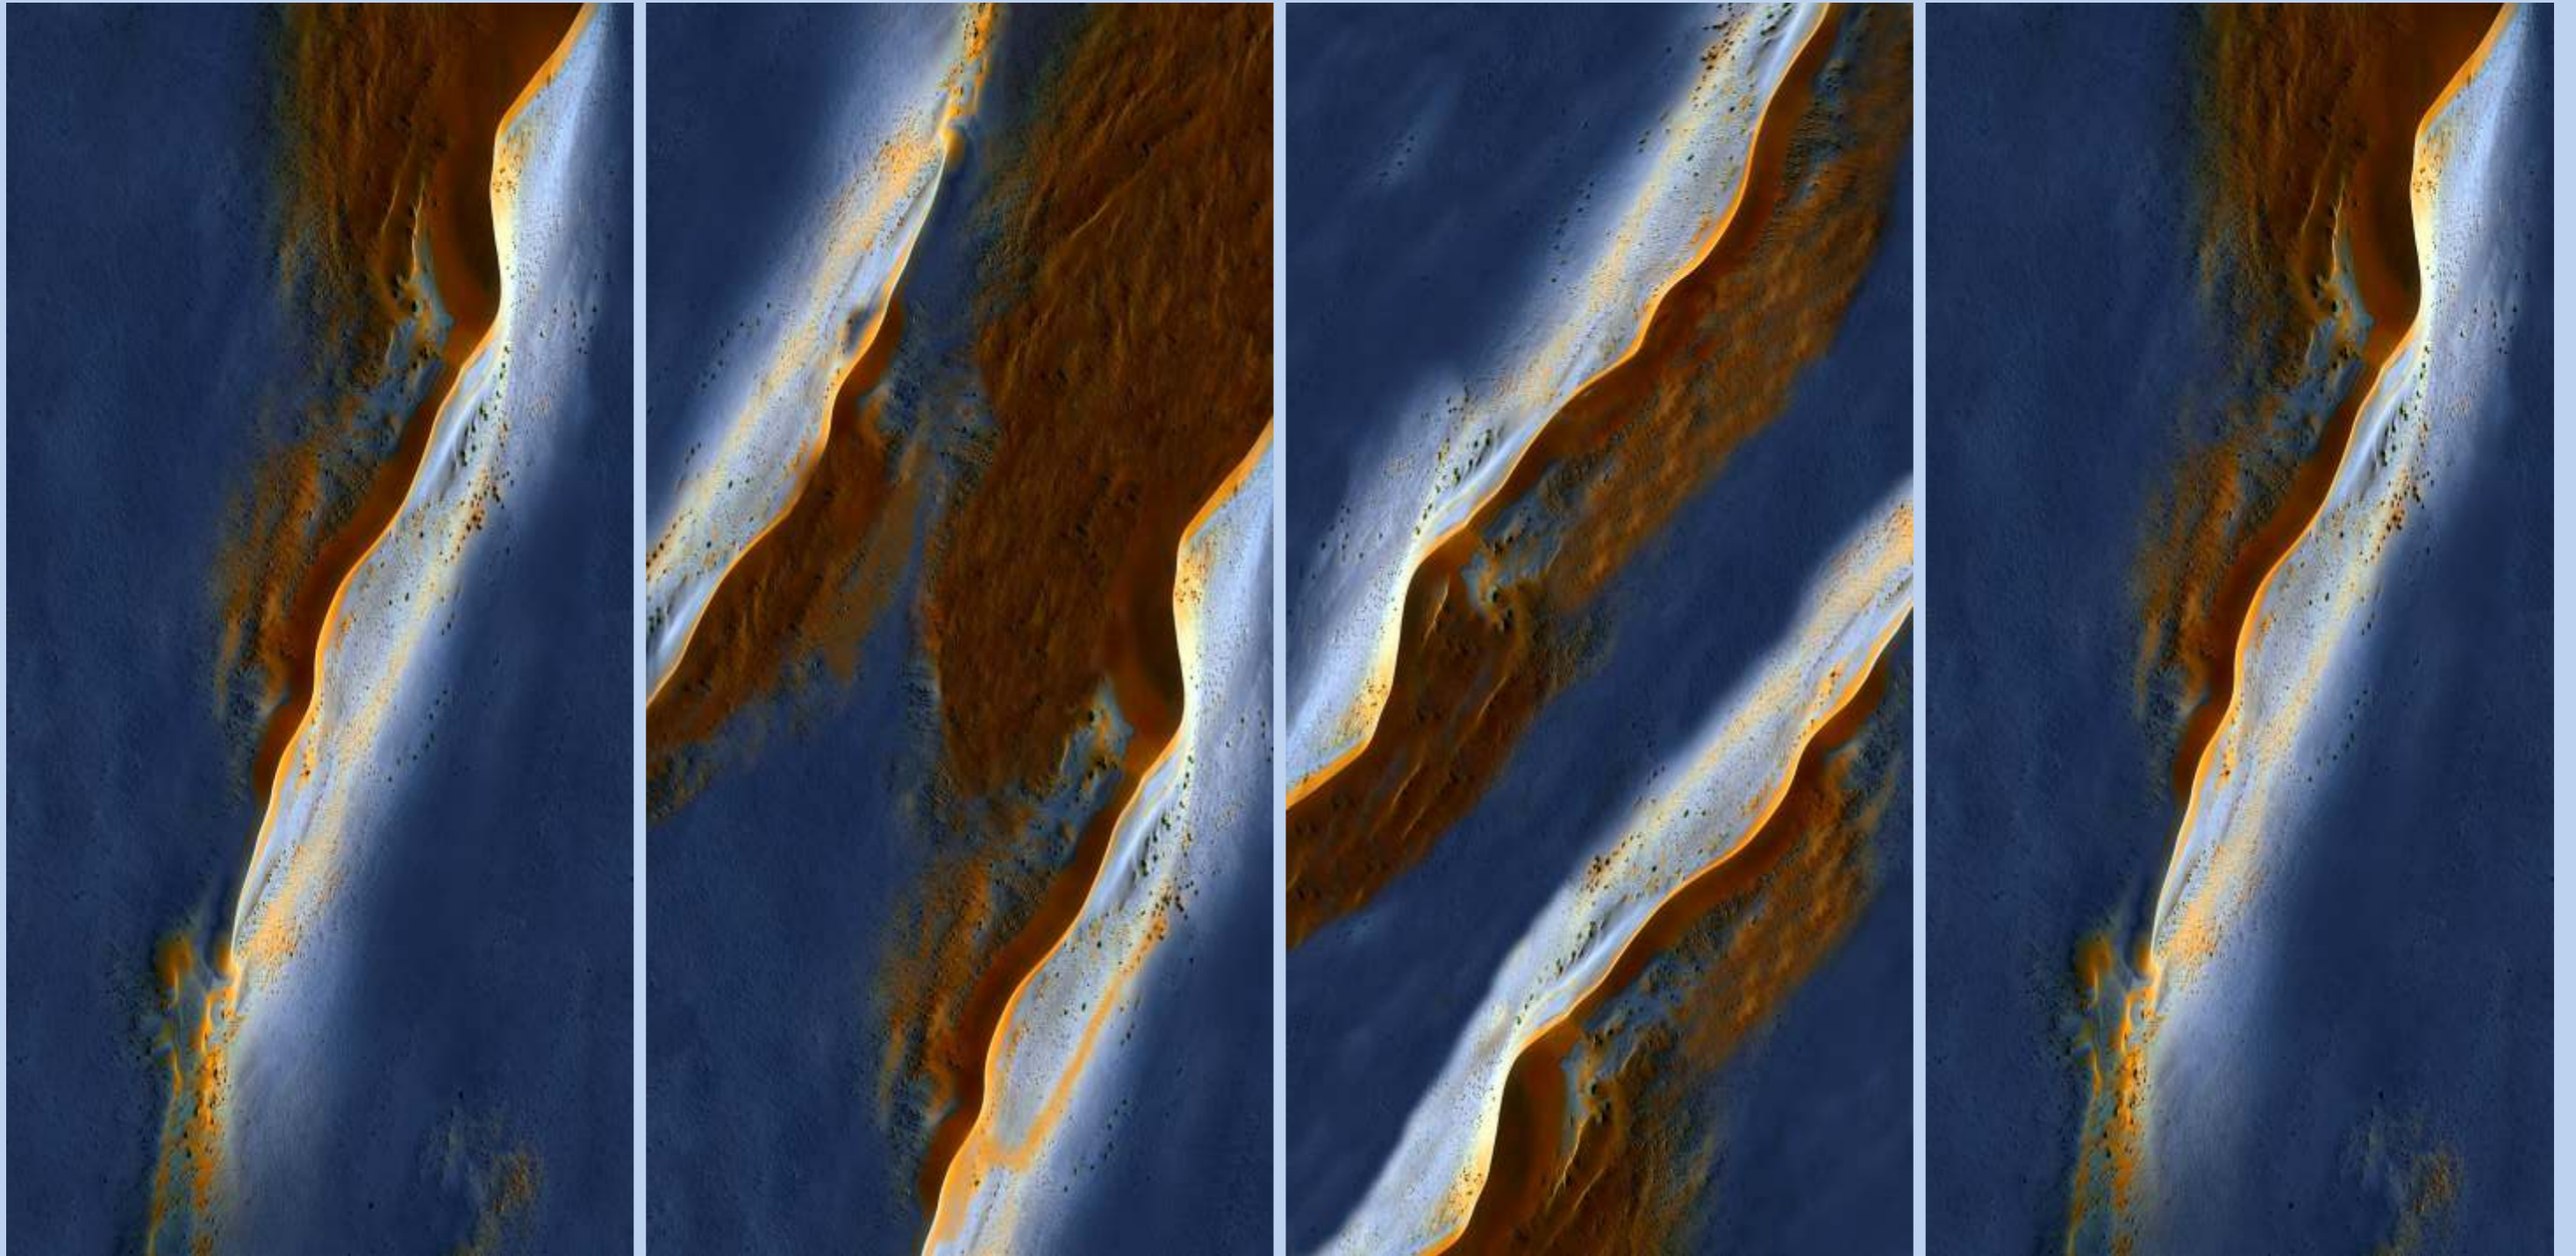

LITHOS BLUE

SIZE
600x
1200MM

Series
HIGH GLOSSY

Random
03