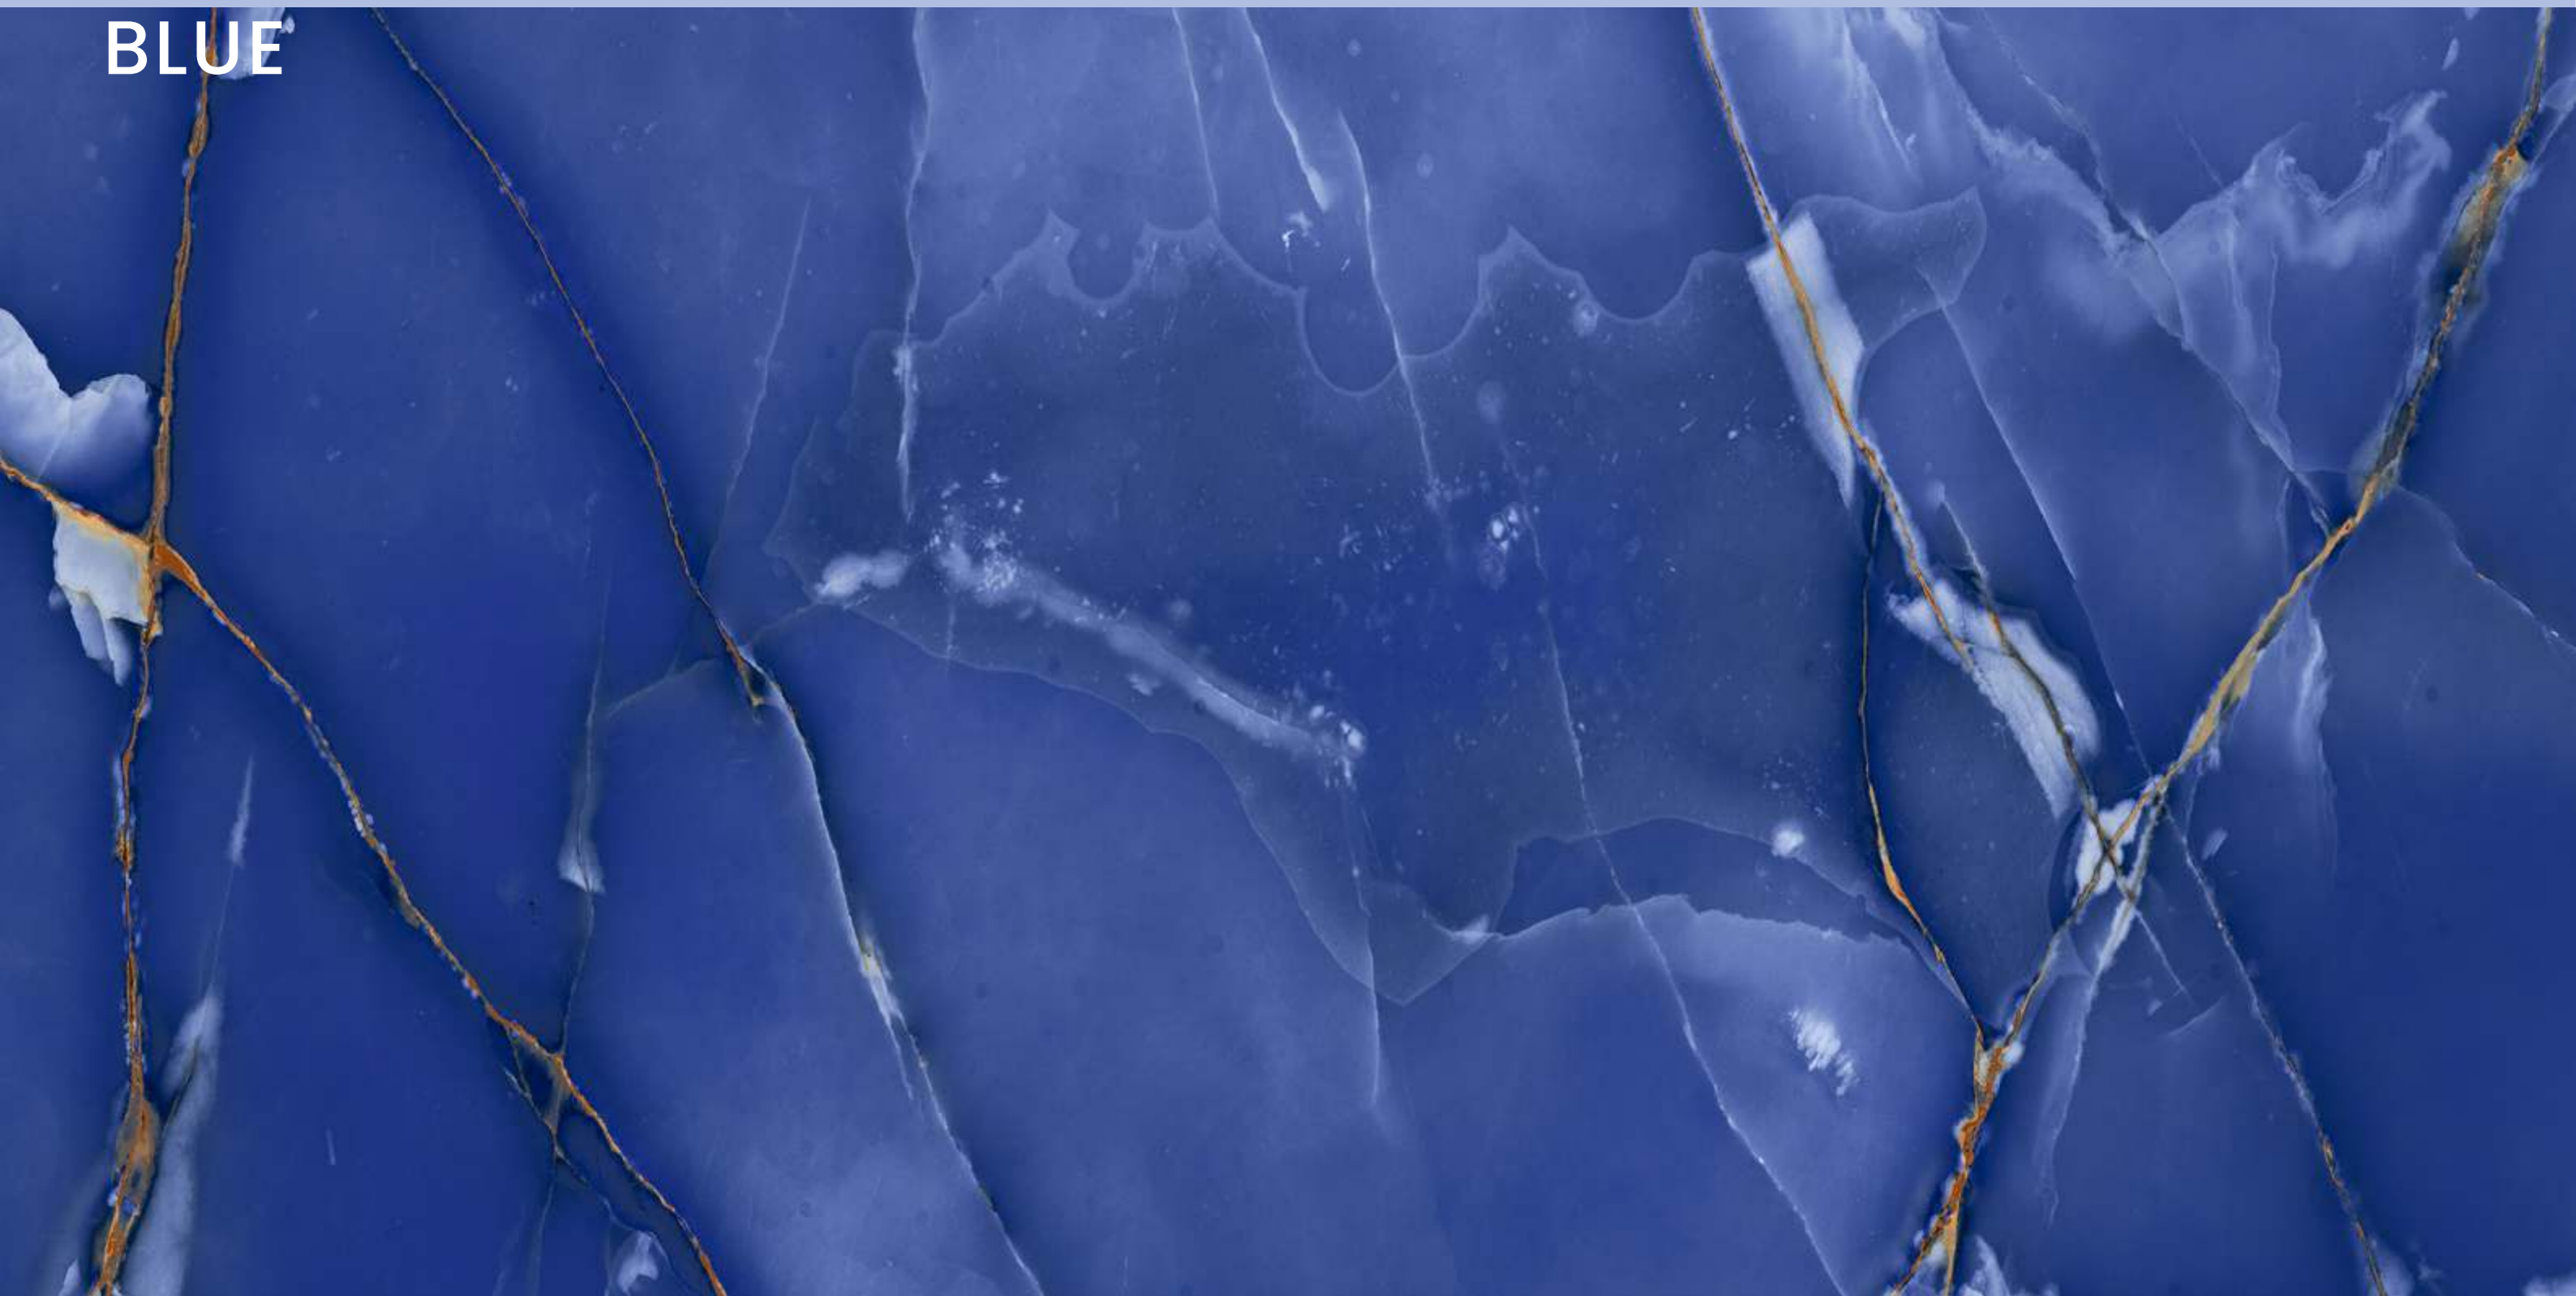

ASHPAR
BLUE