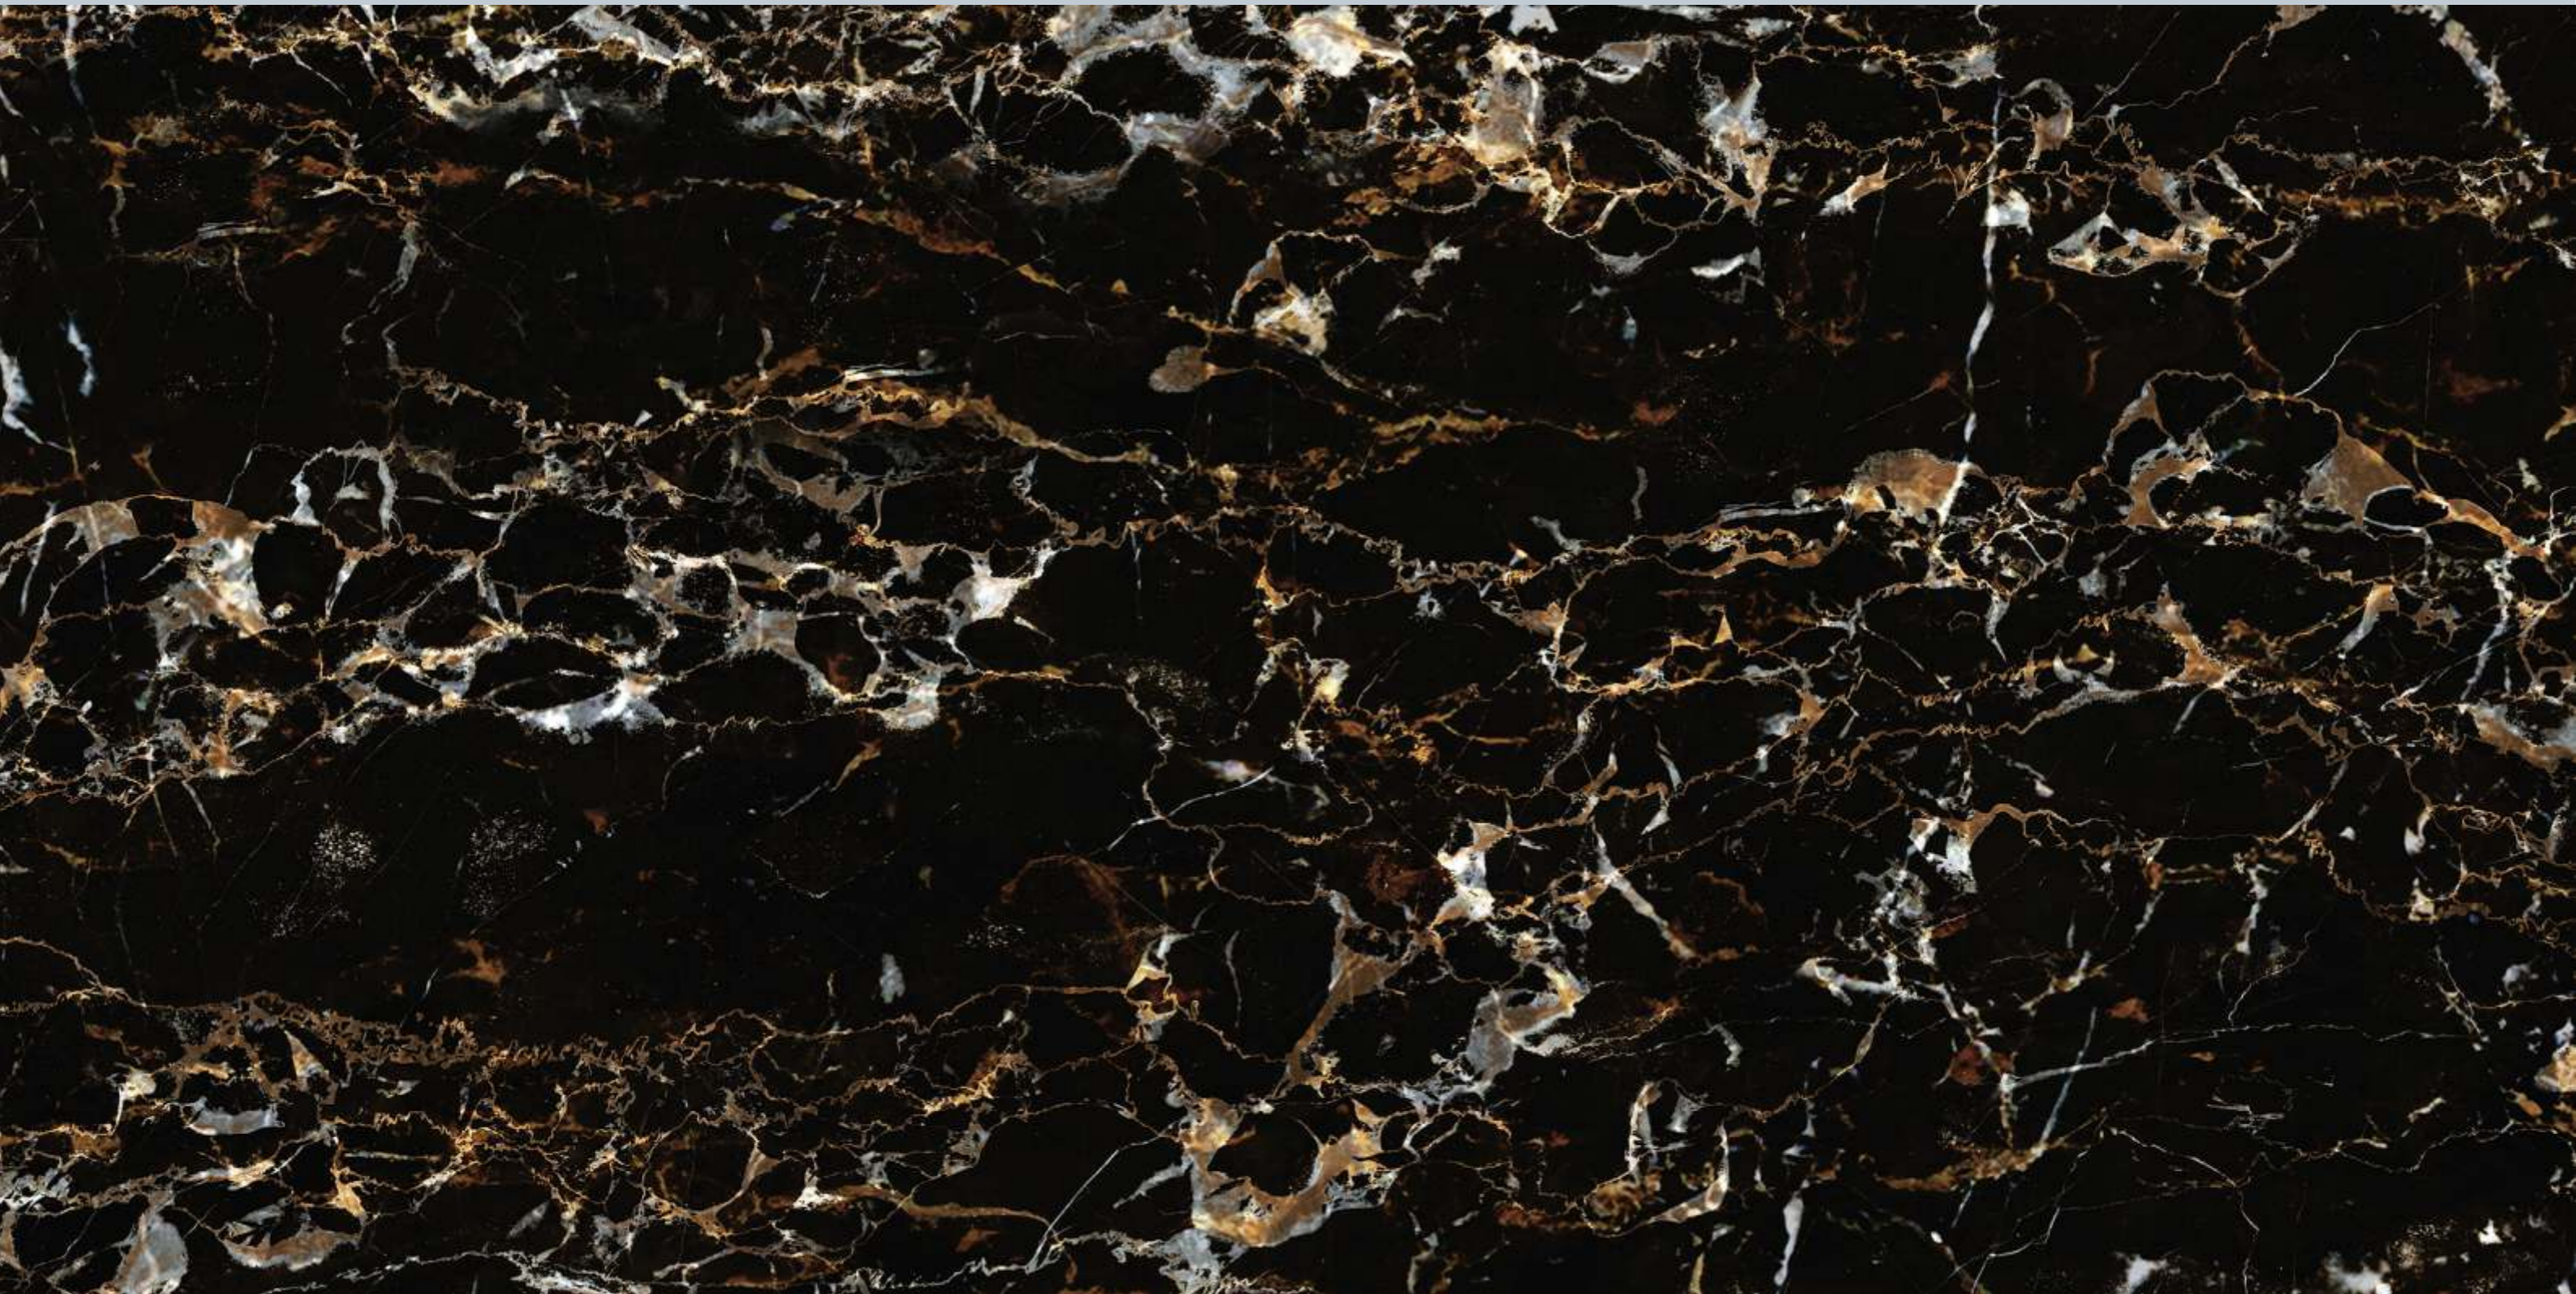

BLACKBERRY