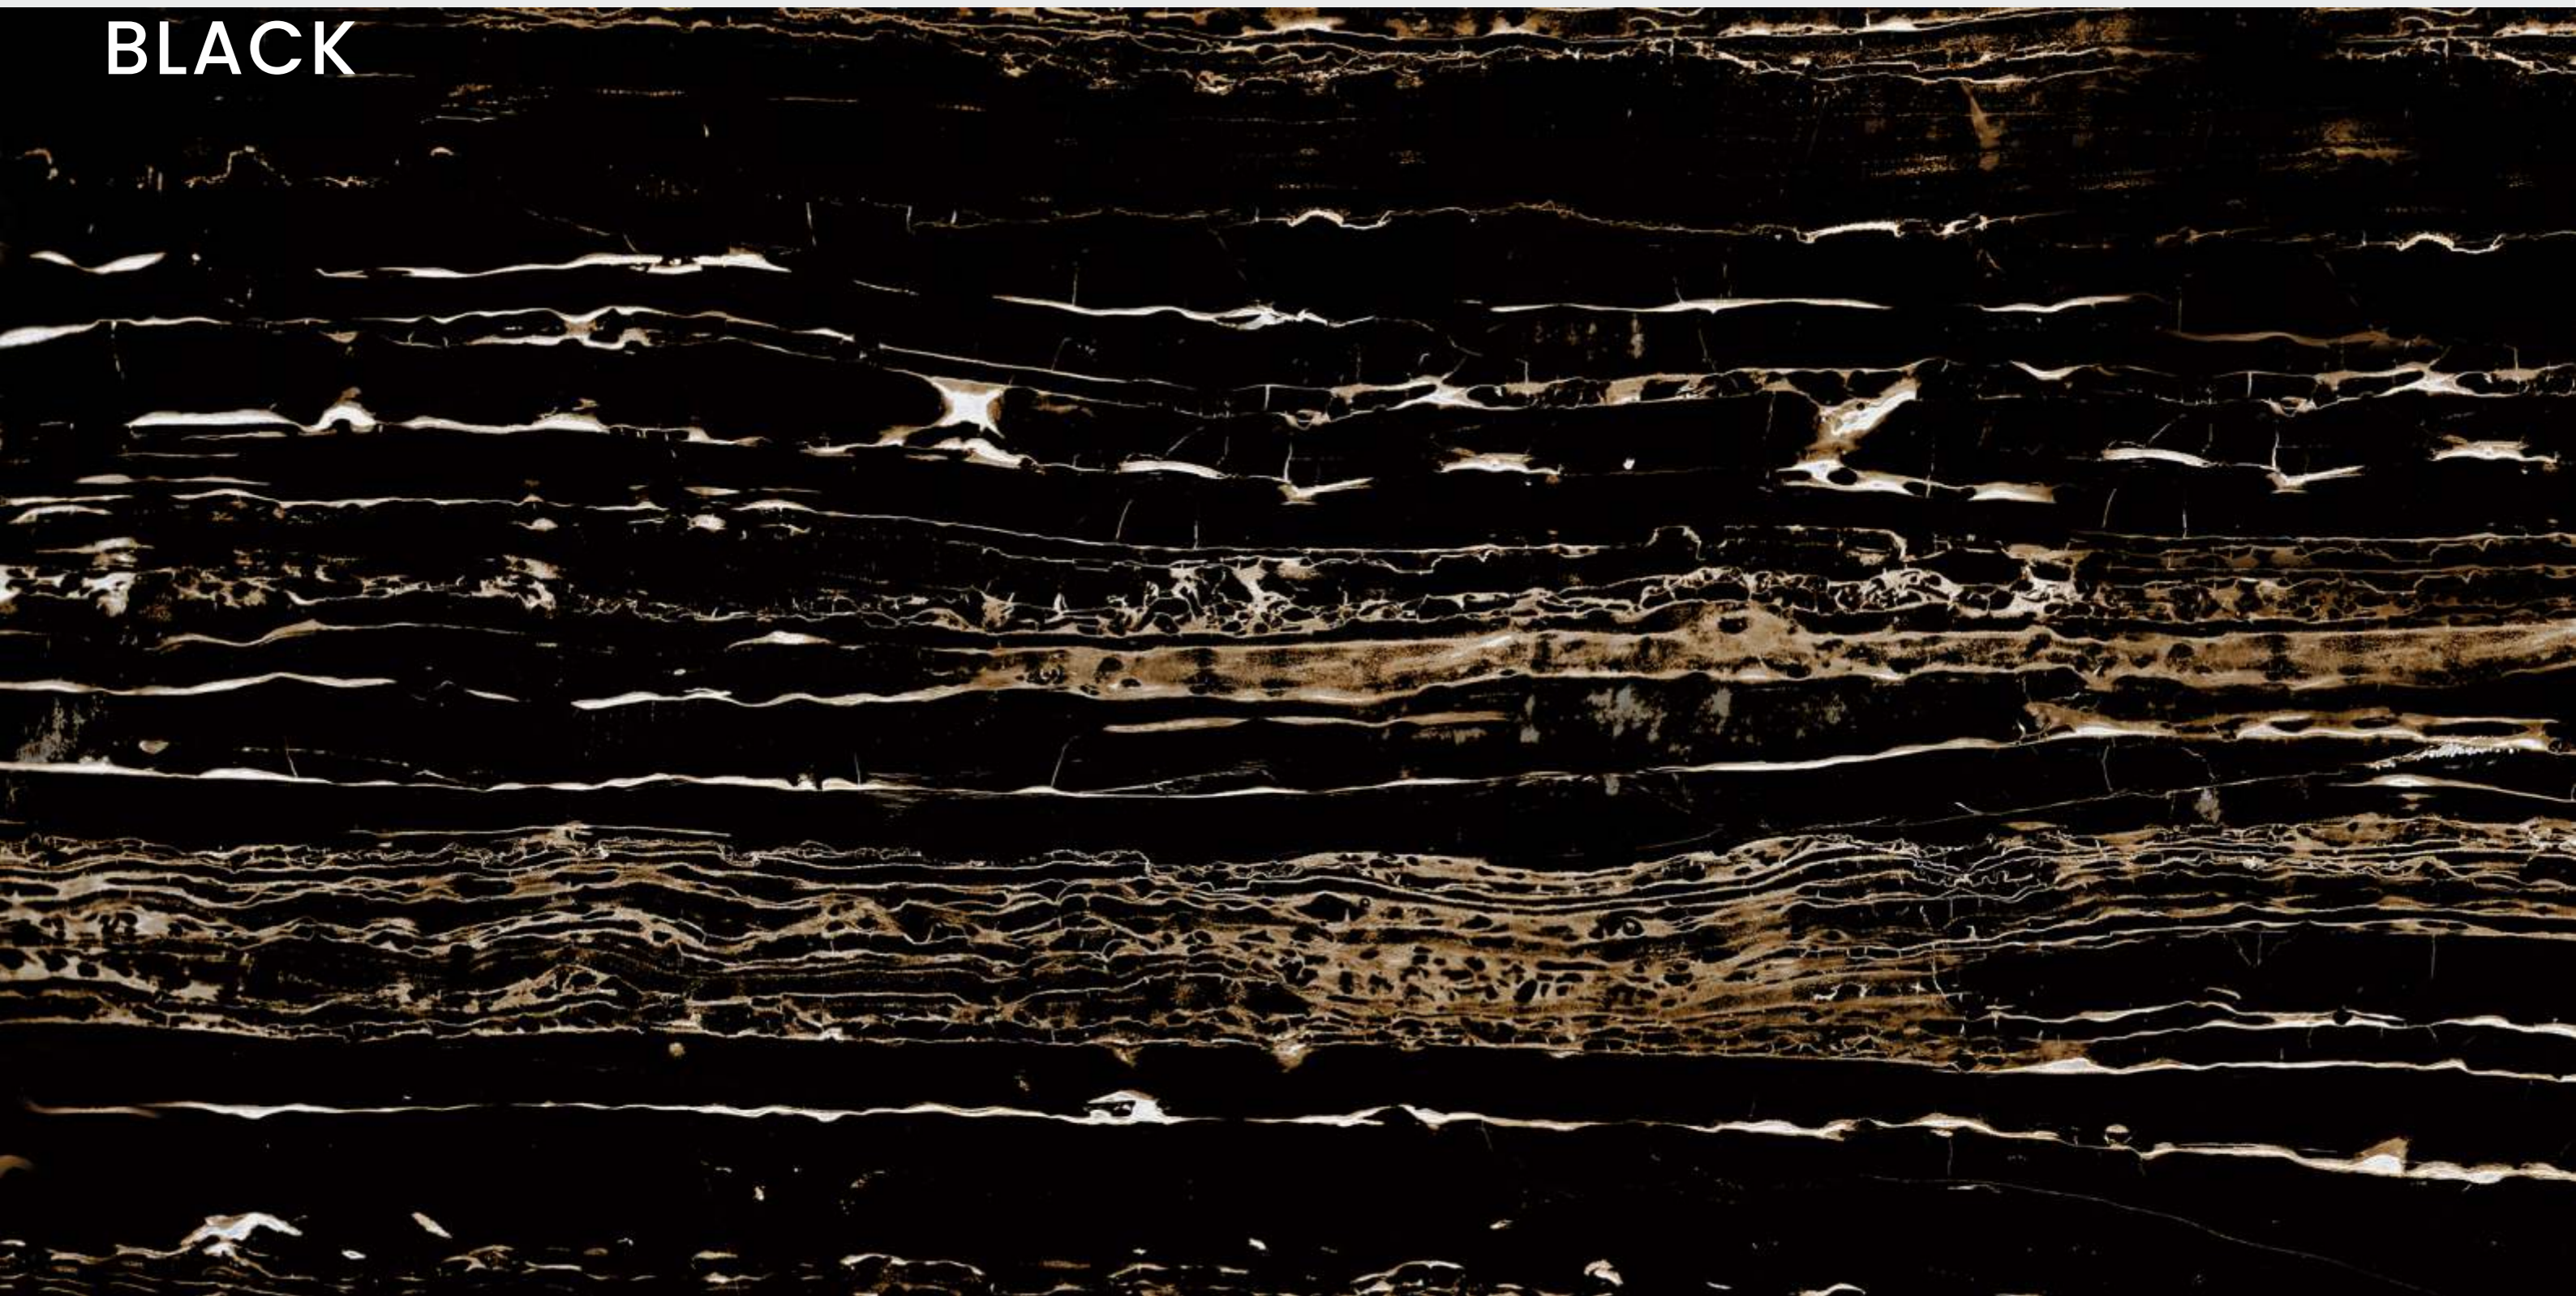

SIZE
600x
1200MM

Series
HIGH GLOSSY

Random
05

MOROCCO BLUE

PORTORO
BLACK

PORTORO BLACK

SIZE
600x
1200MM

Series
HIGH GLOSSY