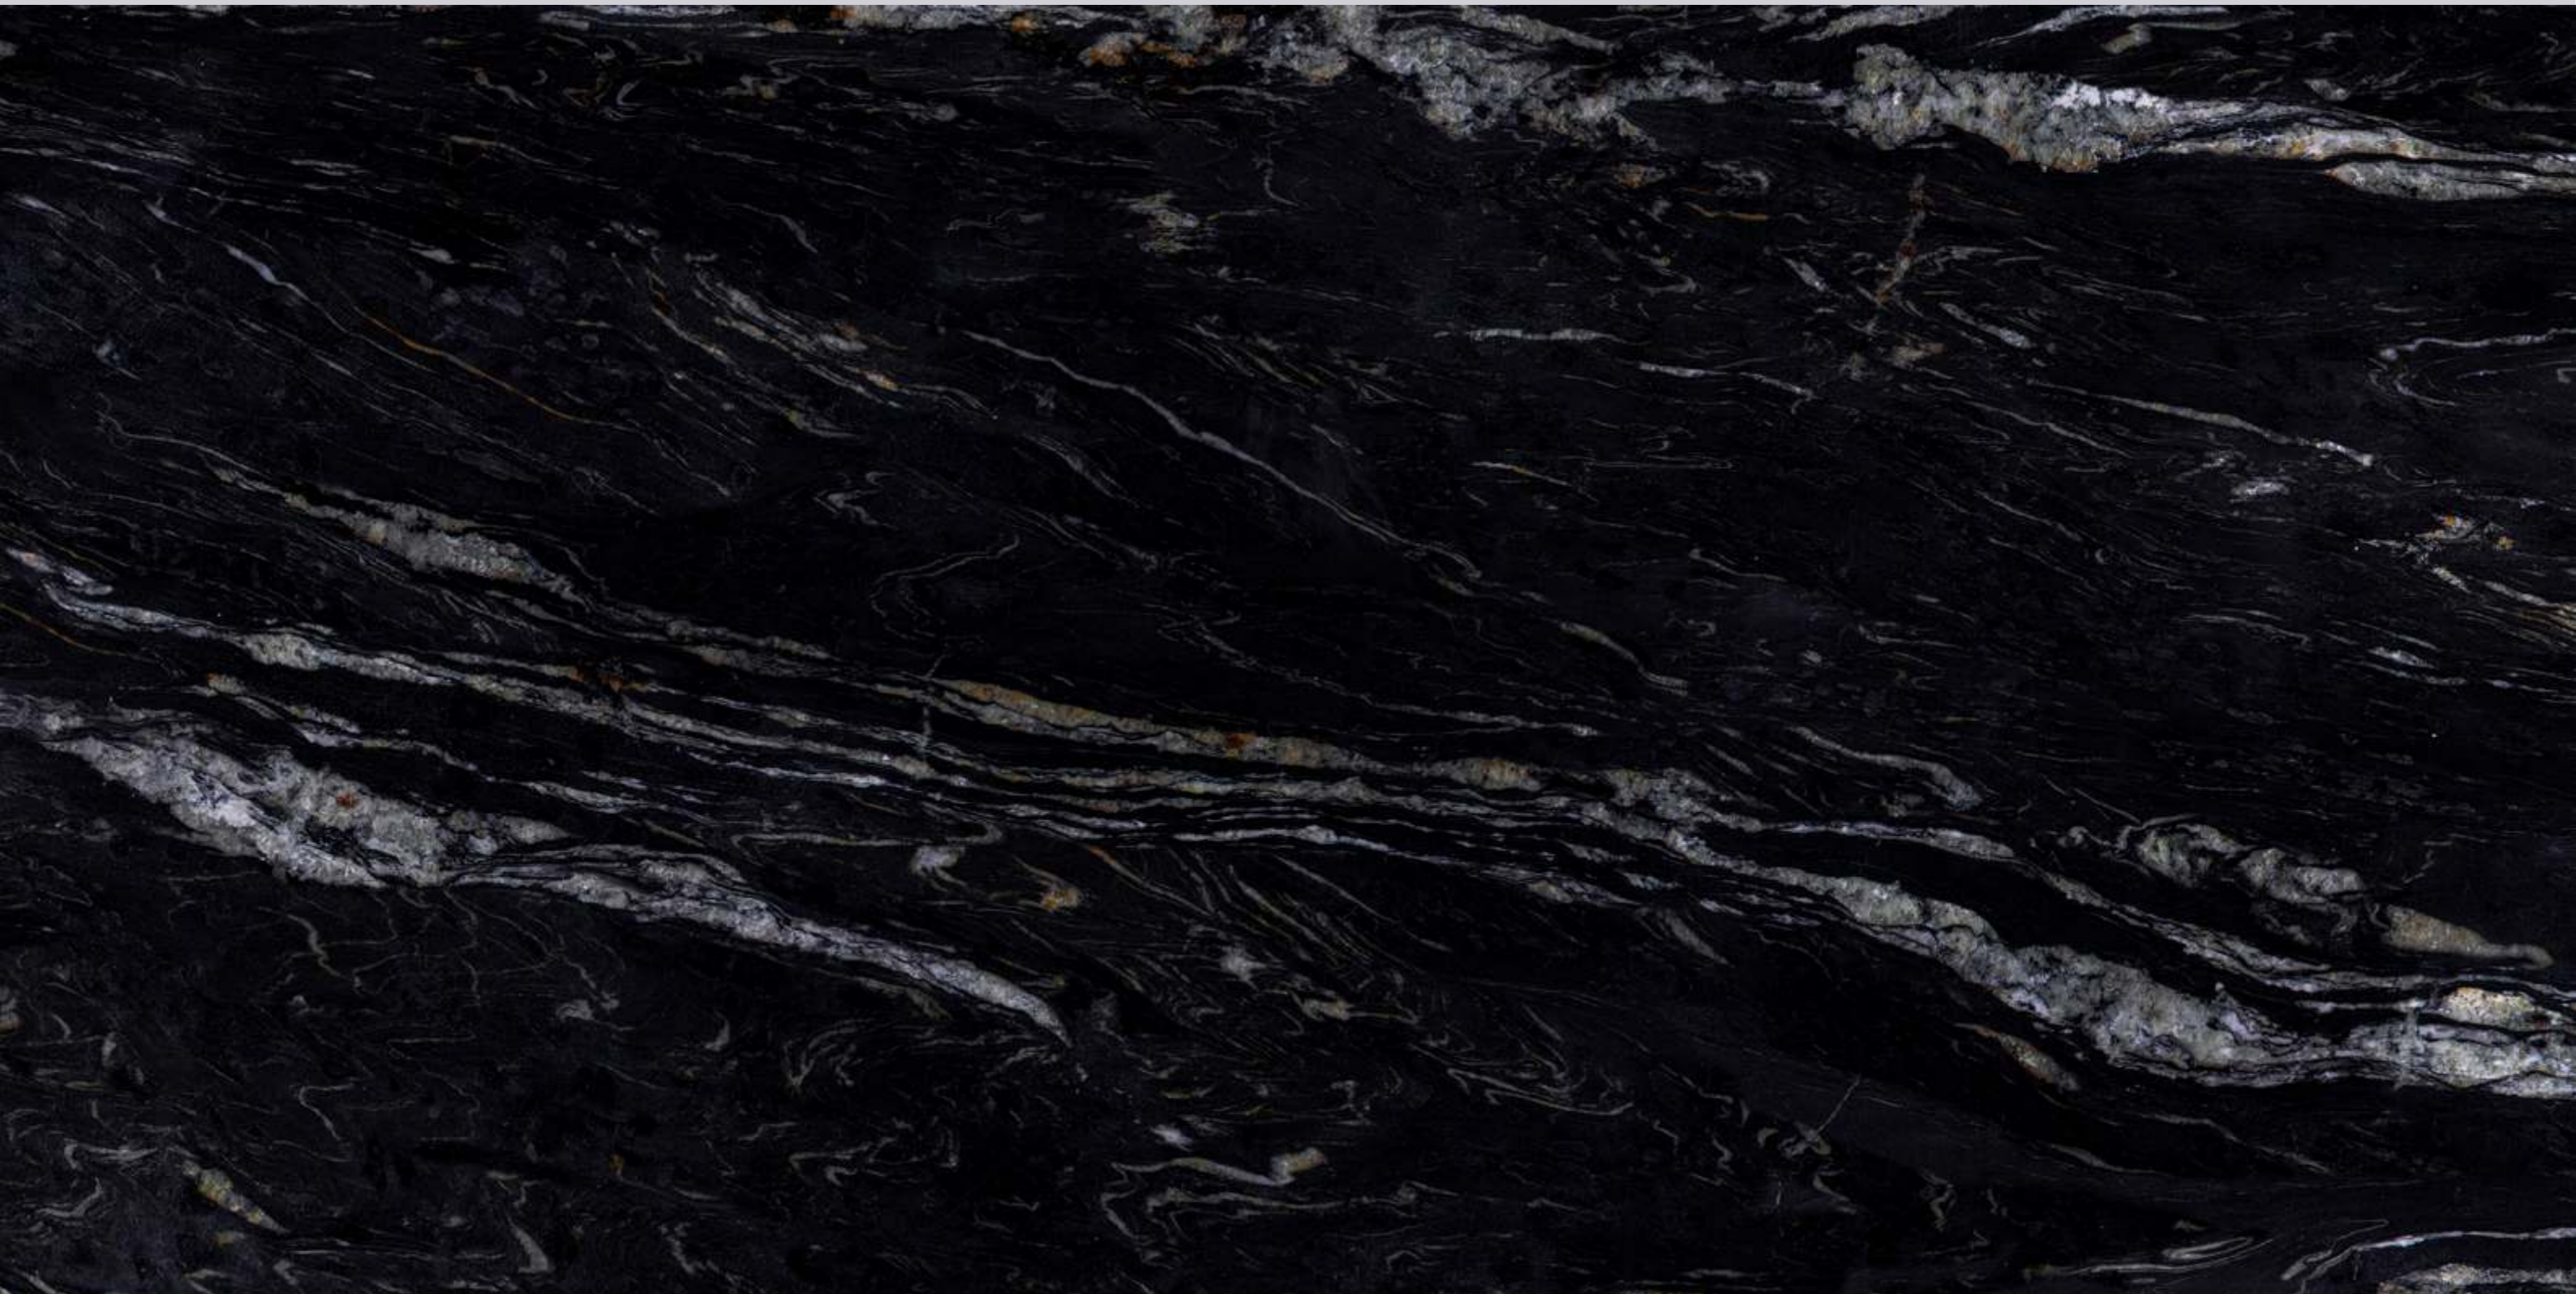

**COLONIAL
BLACK**

COLONIAL BLACK

SIZE
600x
1200MM

Series
HIGH GLOSSY

Random
05

COLONIAL BLACK

DAZZEL

DAZZEL