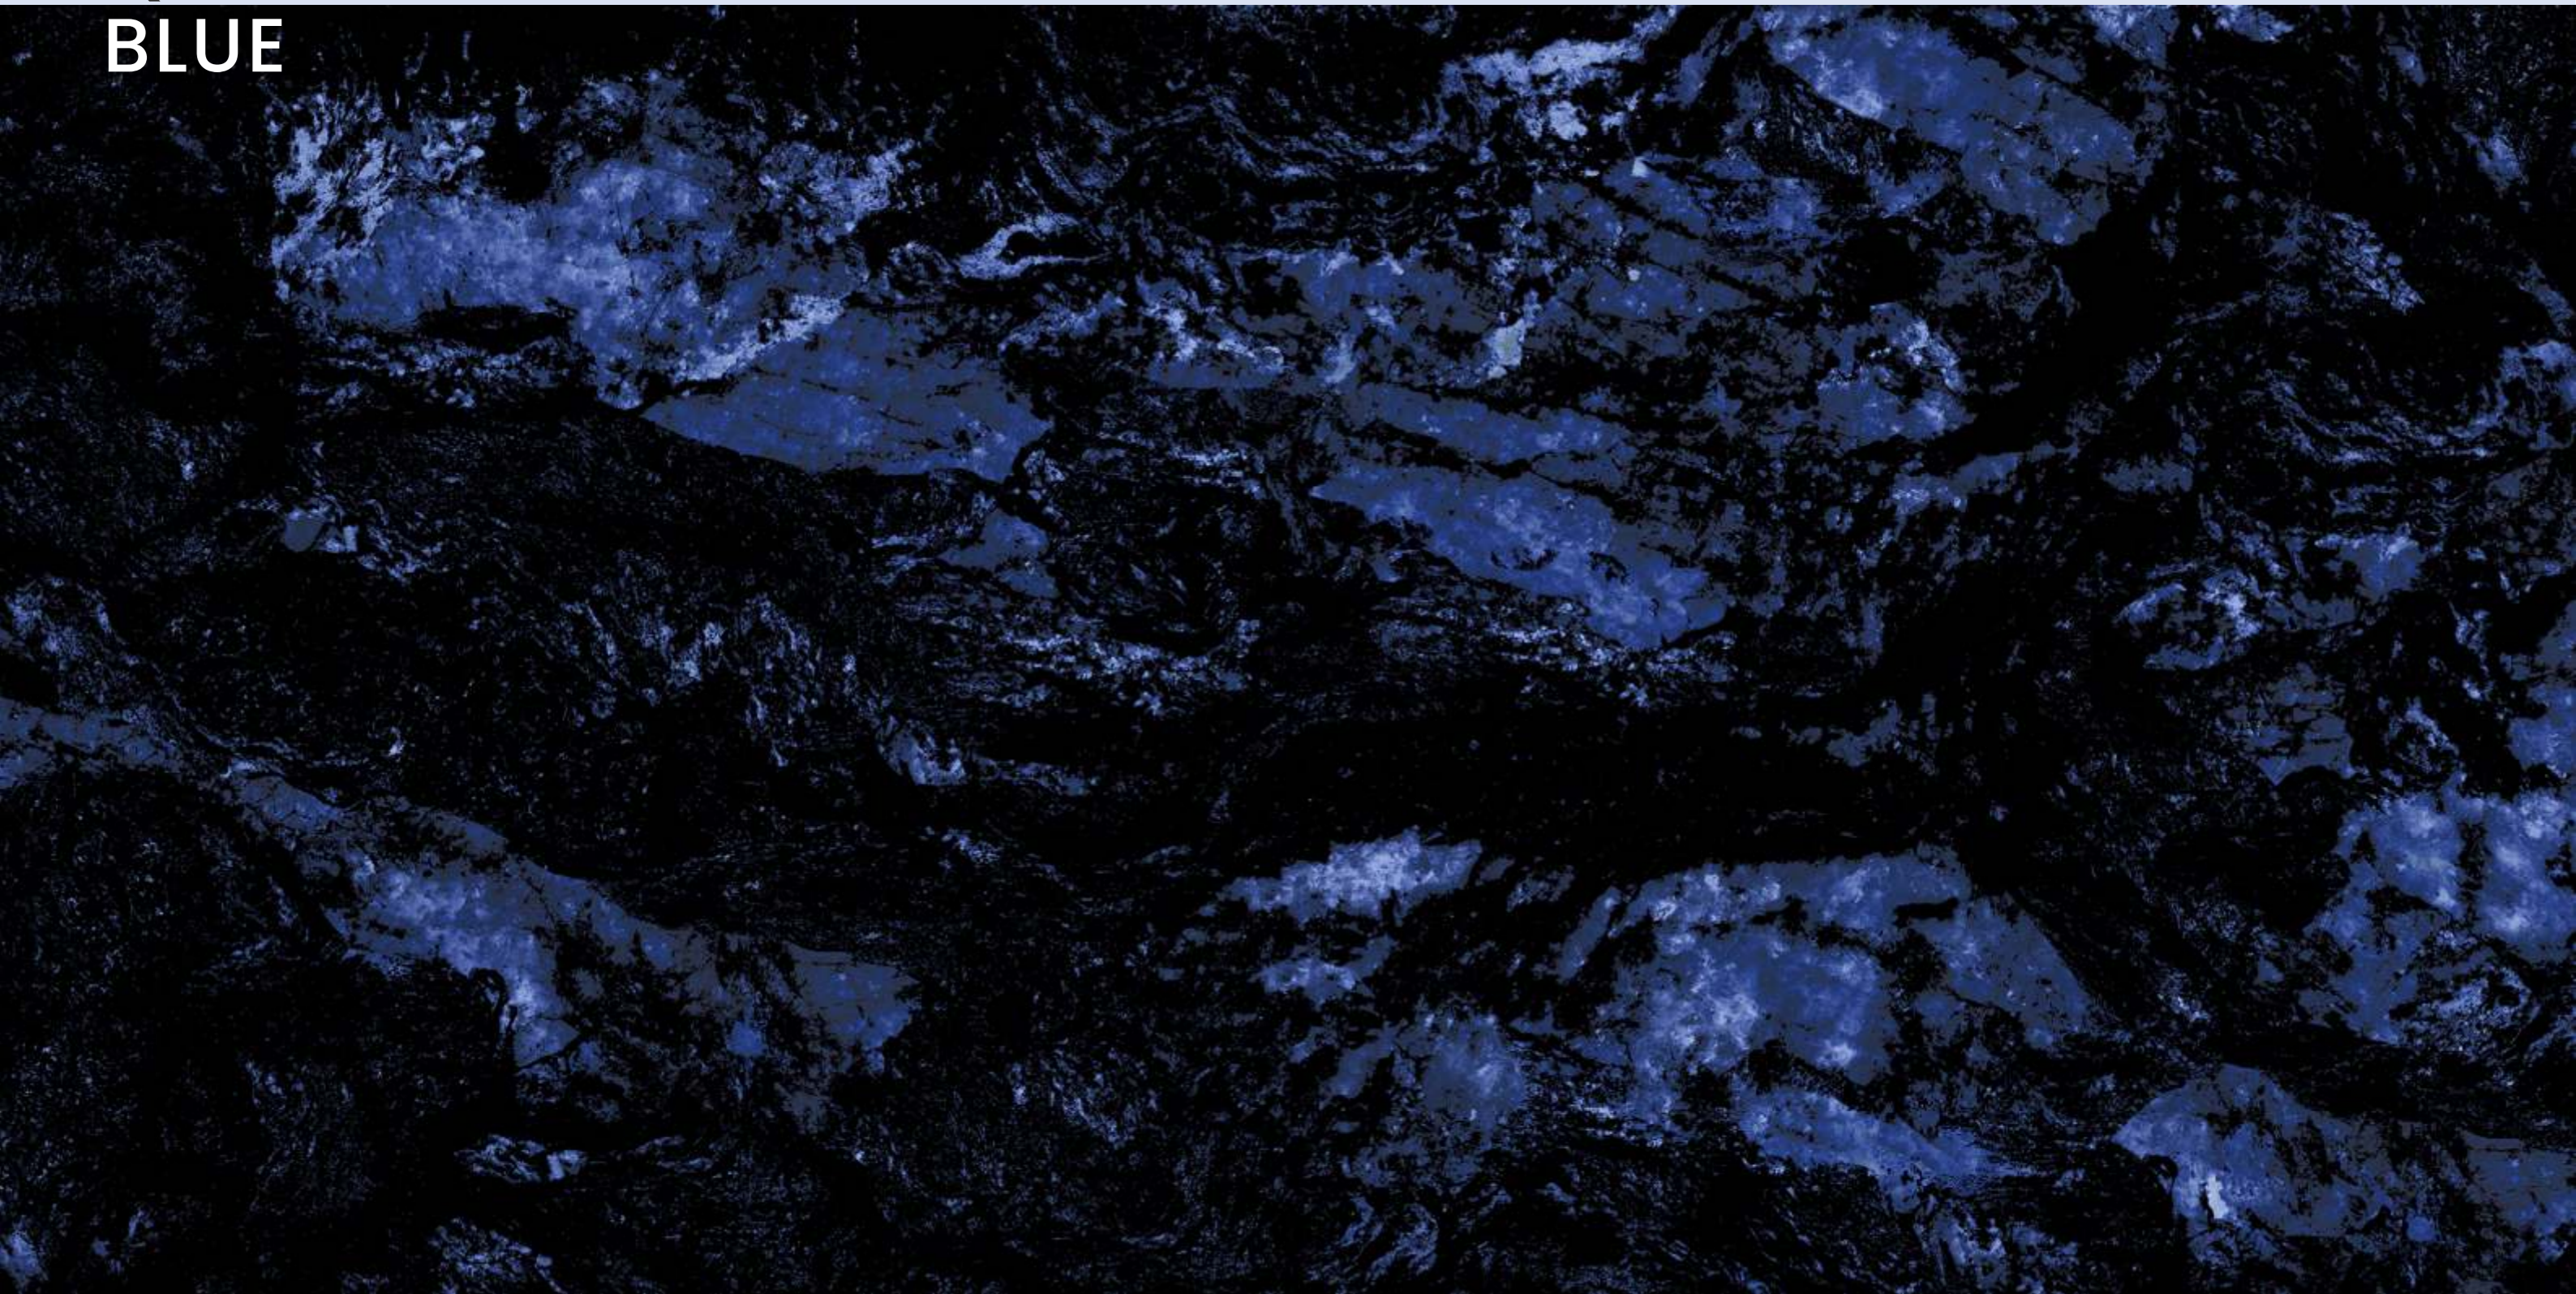

QUINA
BLUE

QUINA BLUE

SIZE
600x
1200MM

Series
HIGH GLOSSY

Random
03

QUINA BLUE

**RAINFOREST
BLACK**

RAINFOREST BLACK