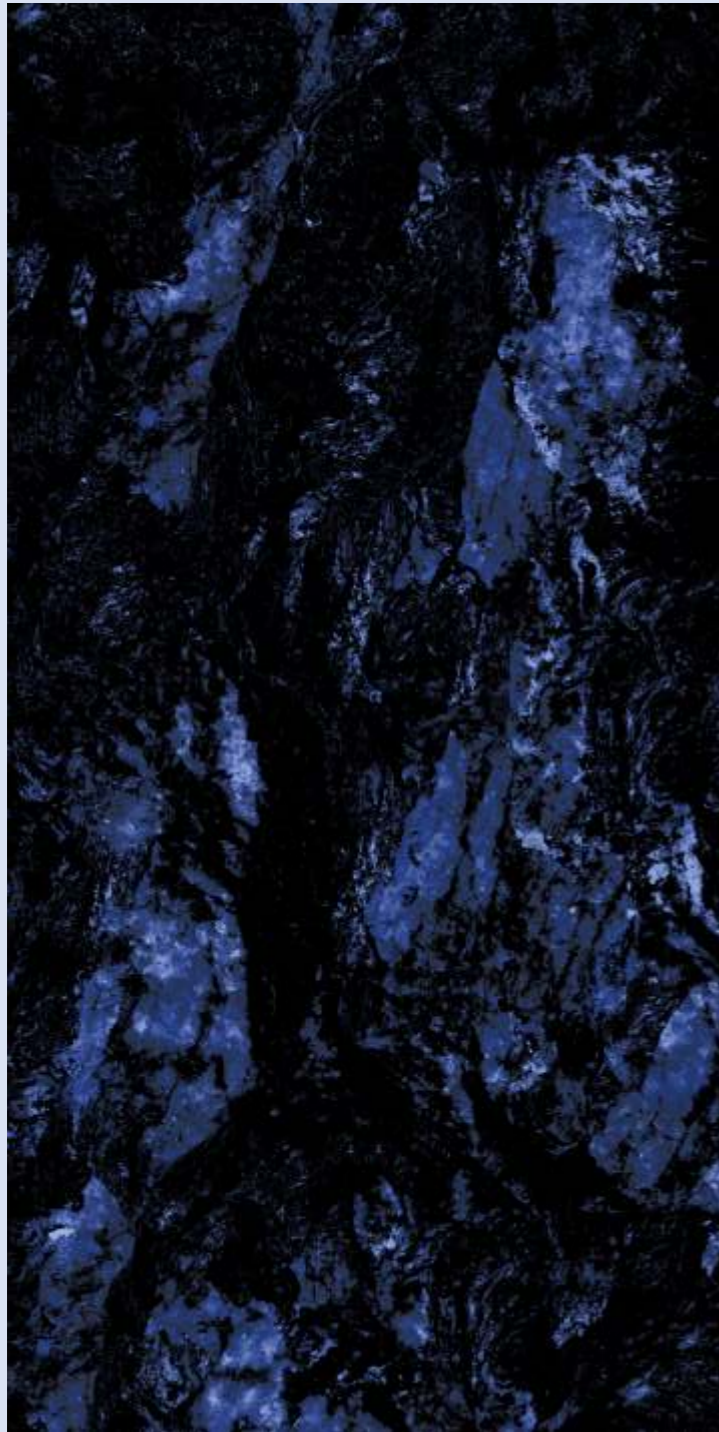

QUINA
BLUE

QUINA BLUE

SIZE
600x
1200MM

Series
HIGH GLOSSY

Random
03

QUINA BLUE

**RAINFOREST
BLACK**

RAINFOREST BLACK