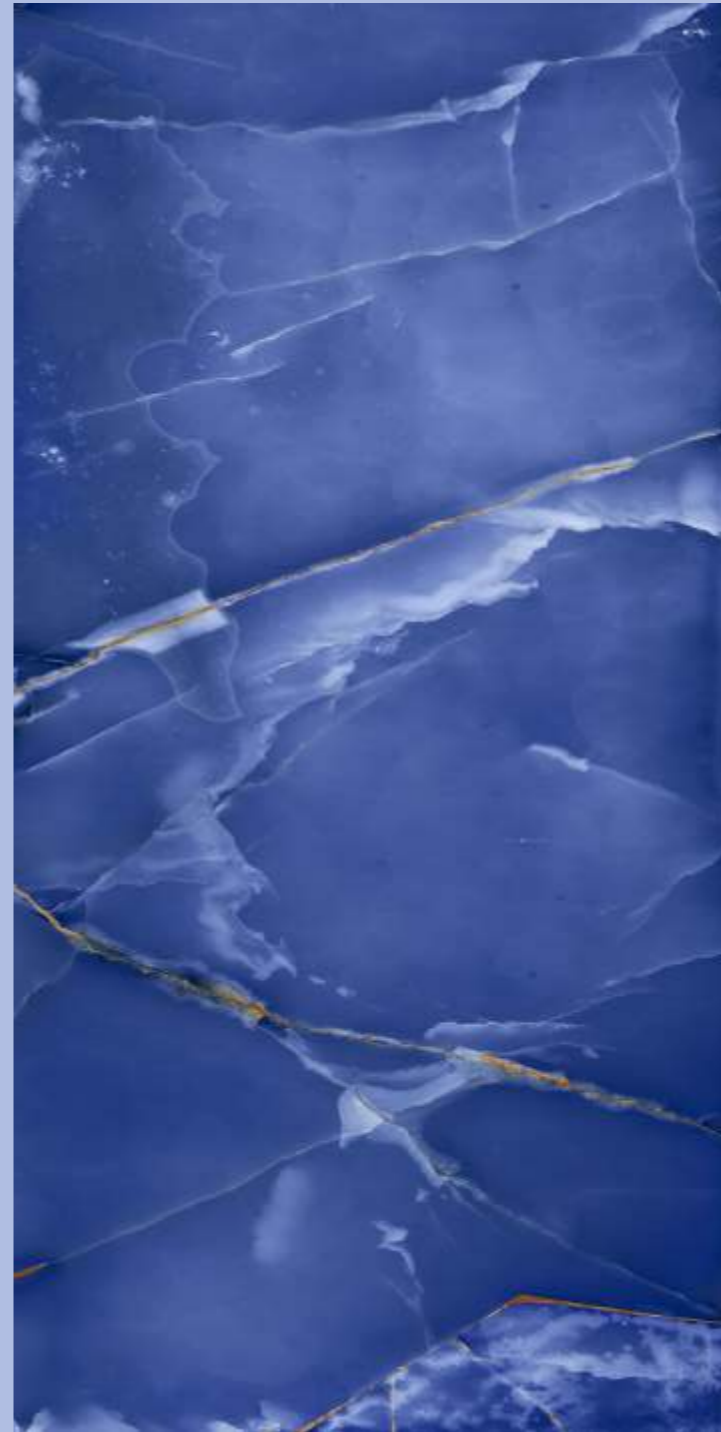

ASHPAR
BLUE

ASHPAR BLUE

SIZE
600x
1200MM

Series
HIGH GLOSSY

Random
05

ASHPAR BLUE

**BLACK
MARQUINA**

BLACK MARQUINA