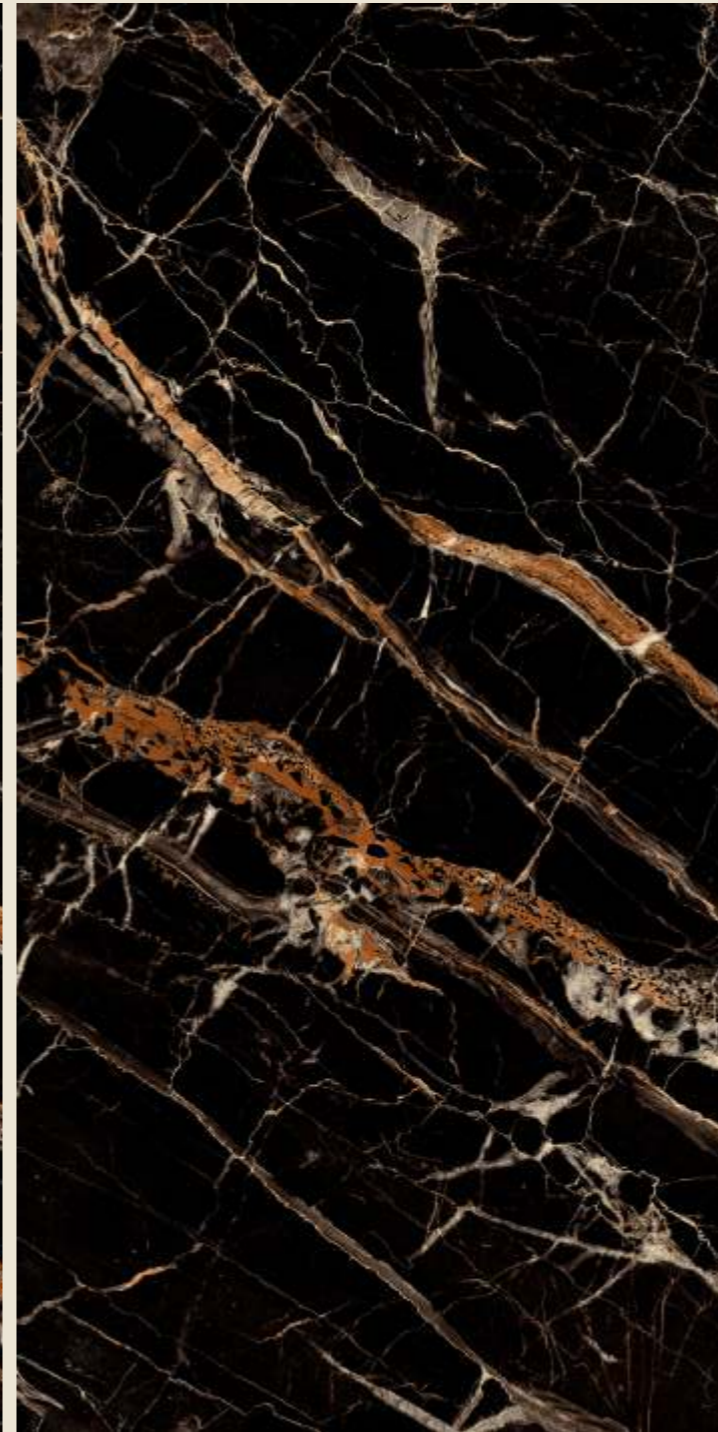

Random
04

PORTORO BLACK

PRESTIGE
GOLD

PRESTIGE GOLD

SIZE
600x
1200MM

Series
HIGH GLOSSY

Random
05

PRESTIGE GOLD