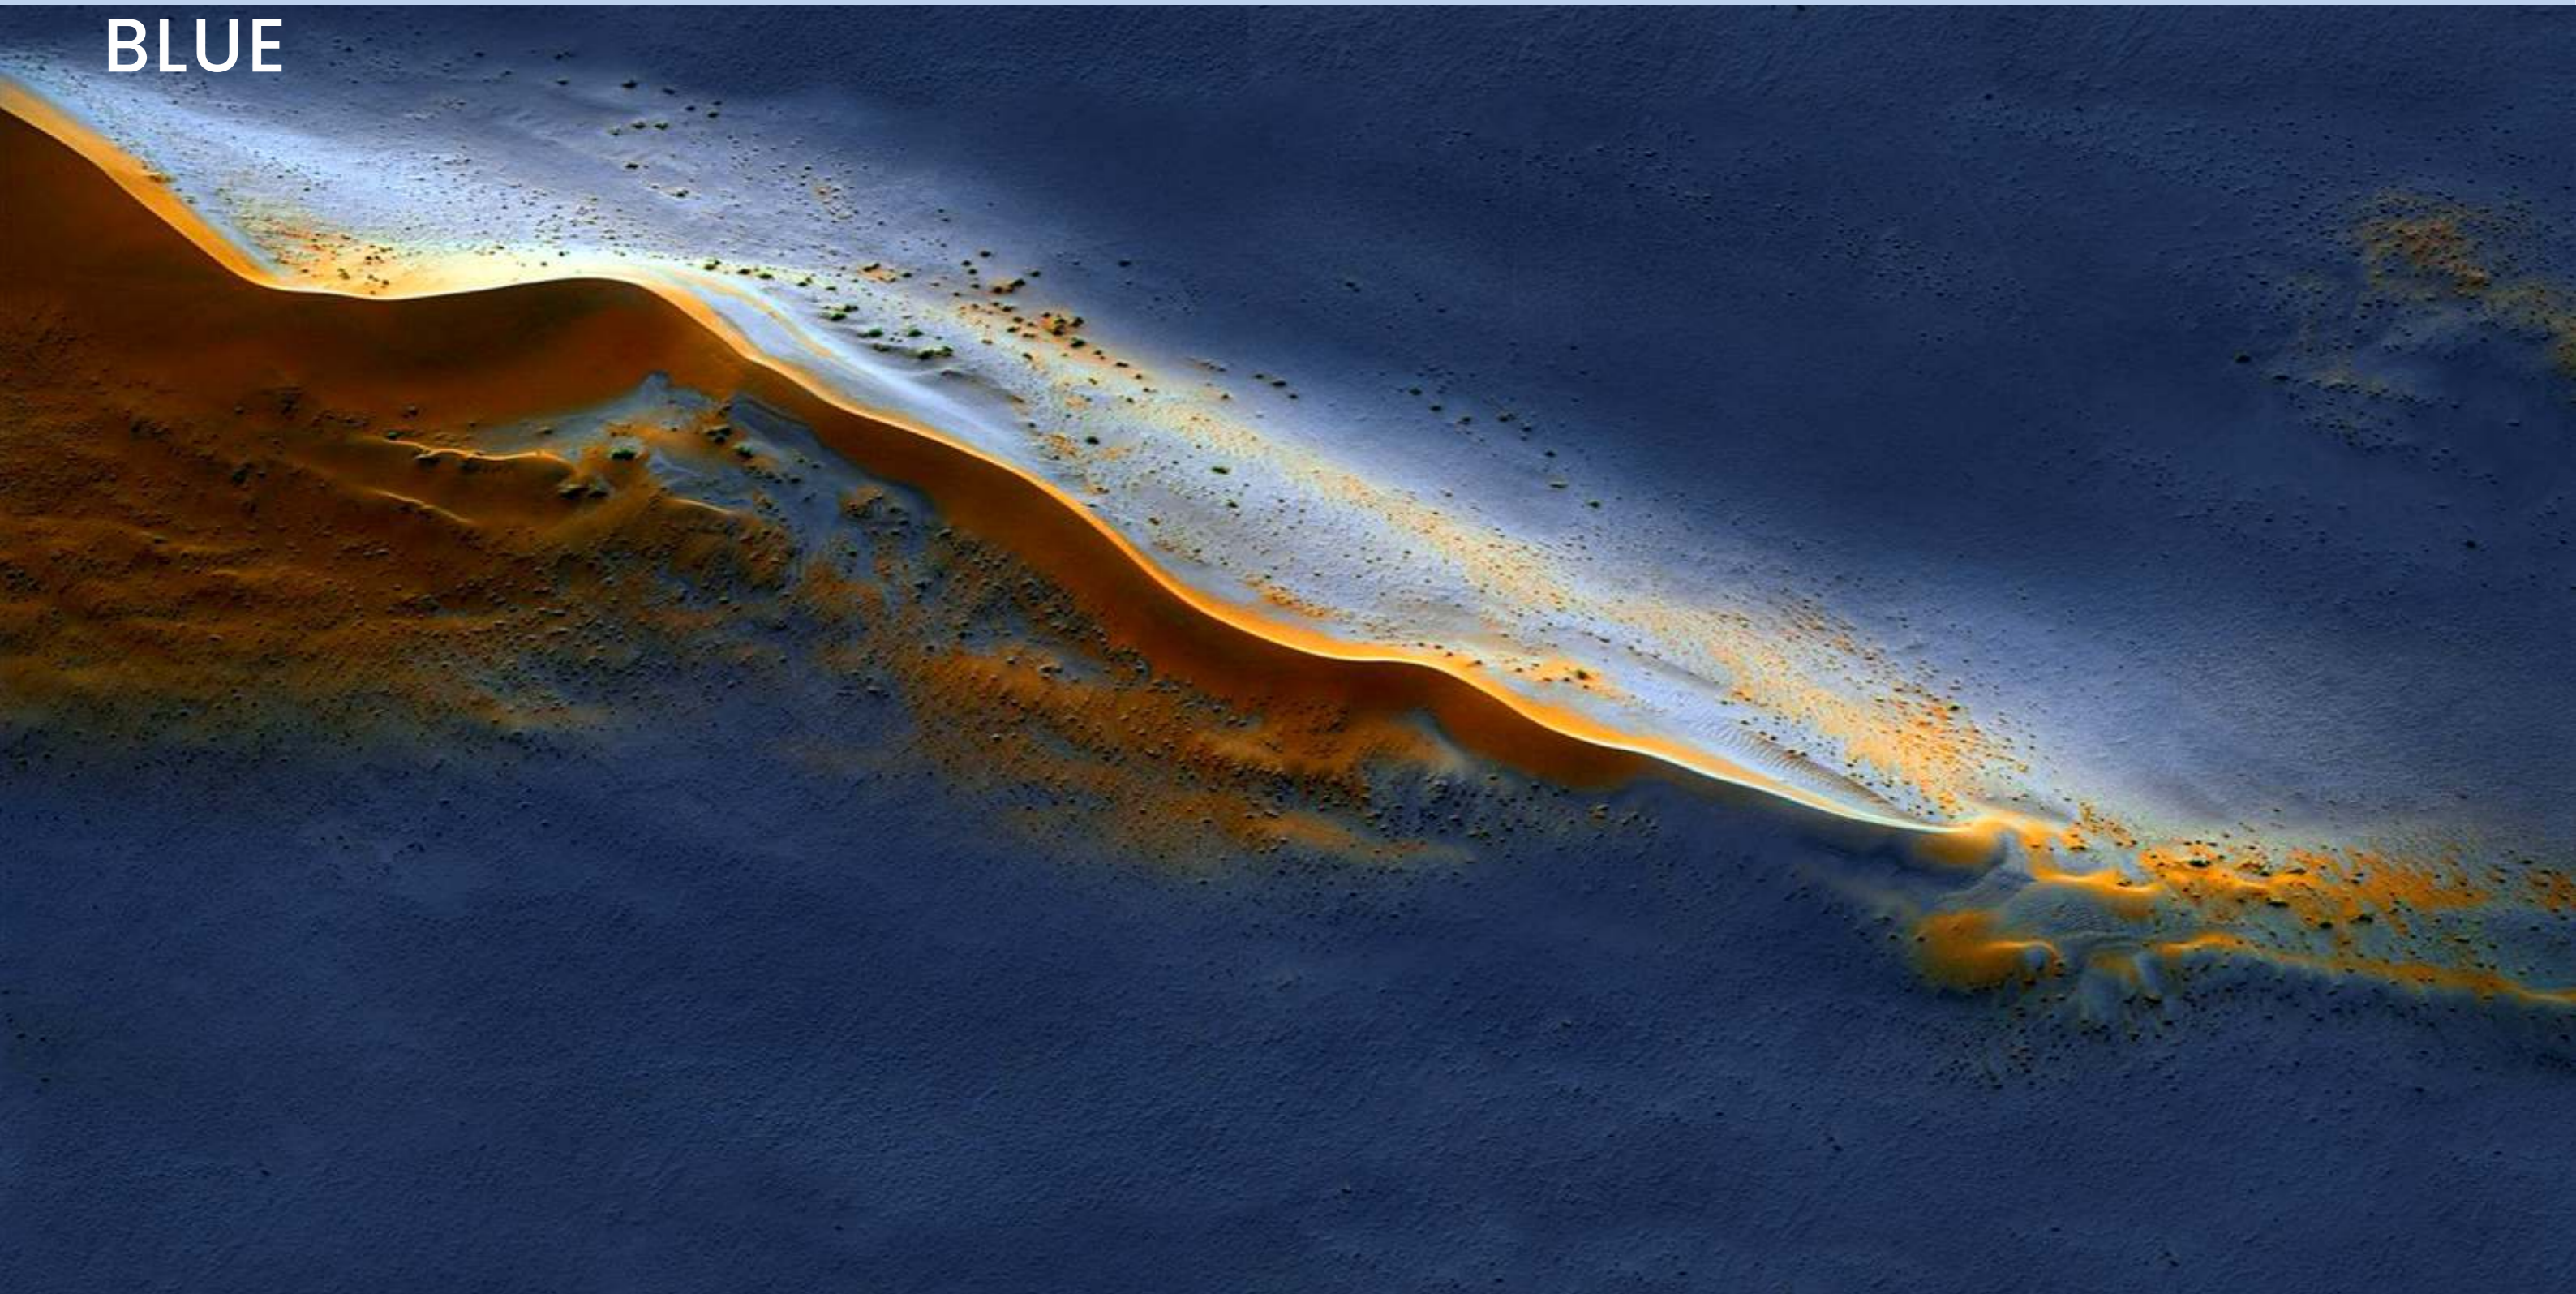

LITHOS
BLUE