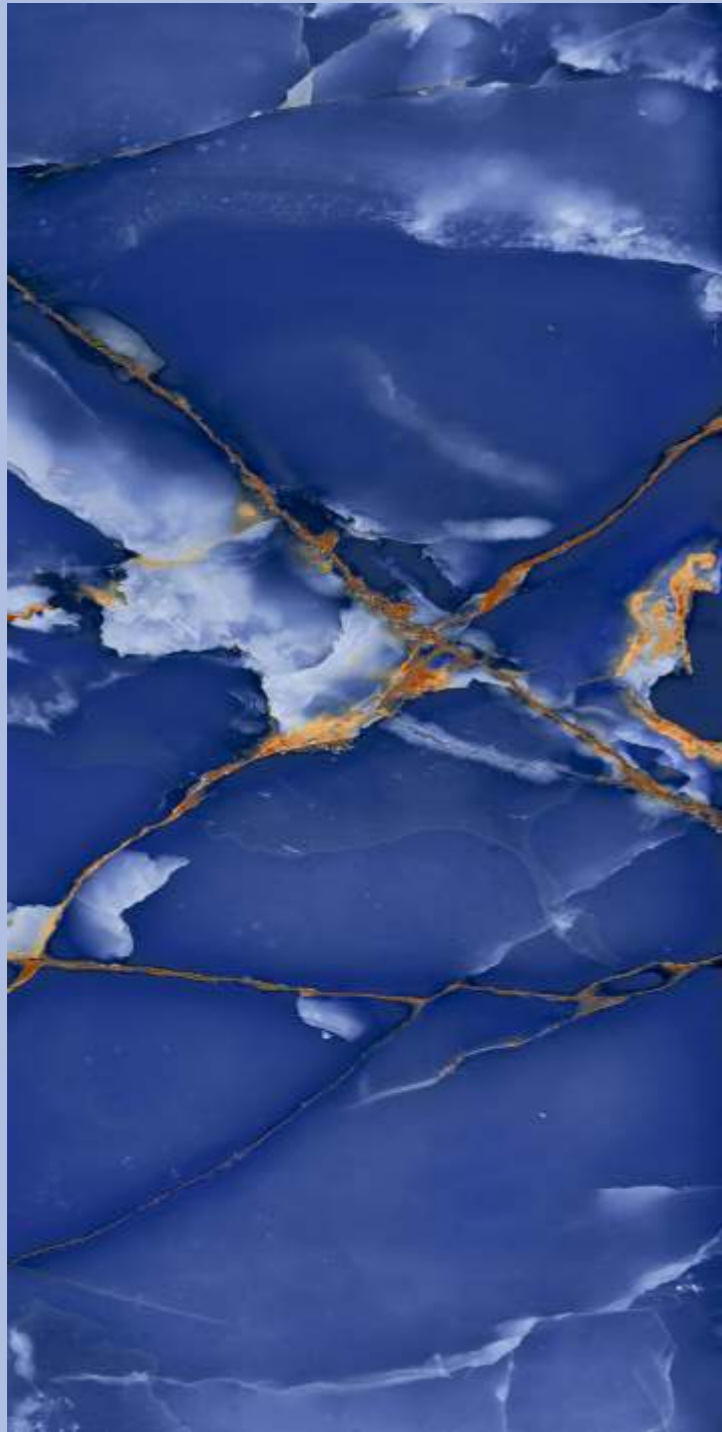

ASHPAR
BLUE

ASHPAR BLUE

SIZE
600x
1200MM

Series
HIGH GLOSSY

Random
05

ASHPAR BLUE

**BLACK
MARQUINA**

BLACK MARQUINA