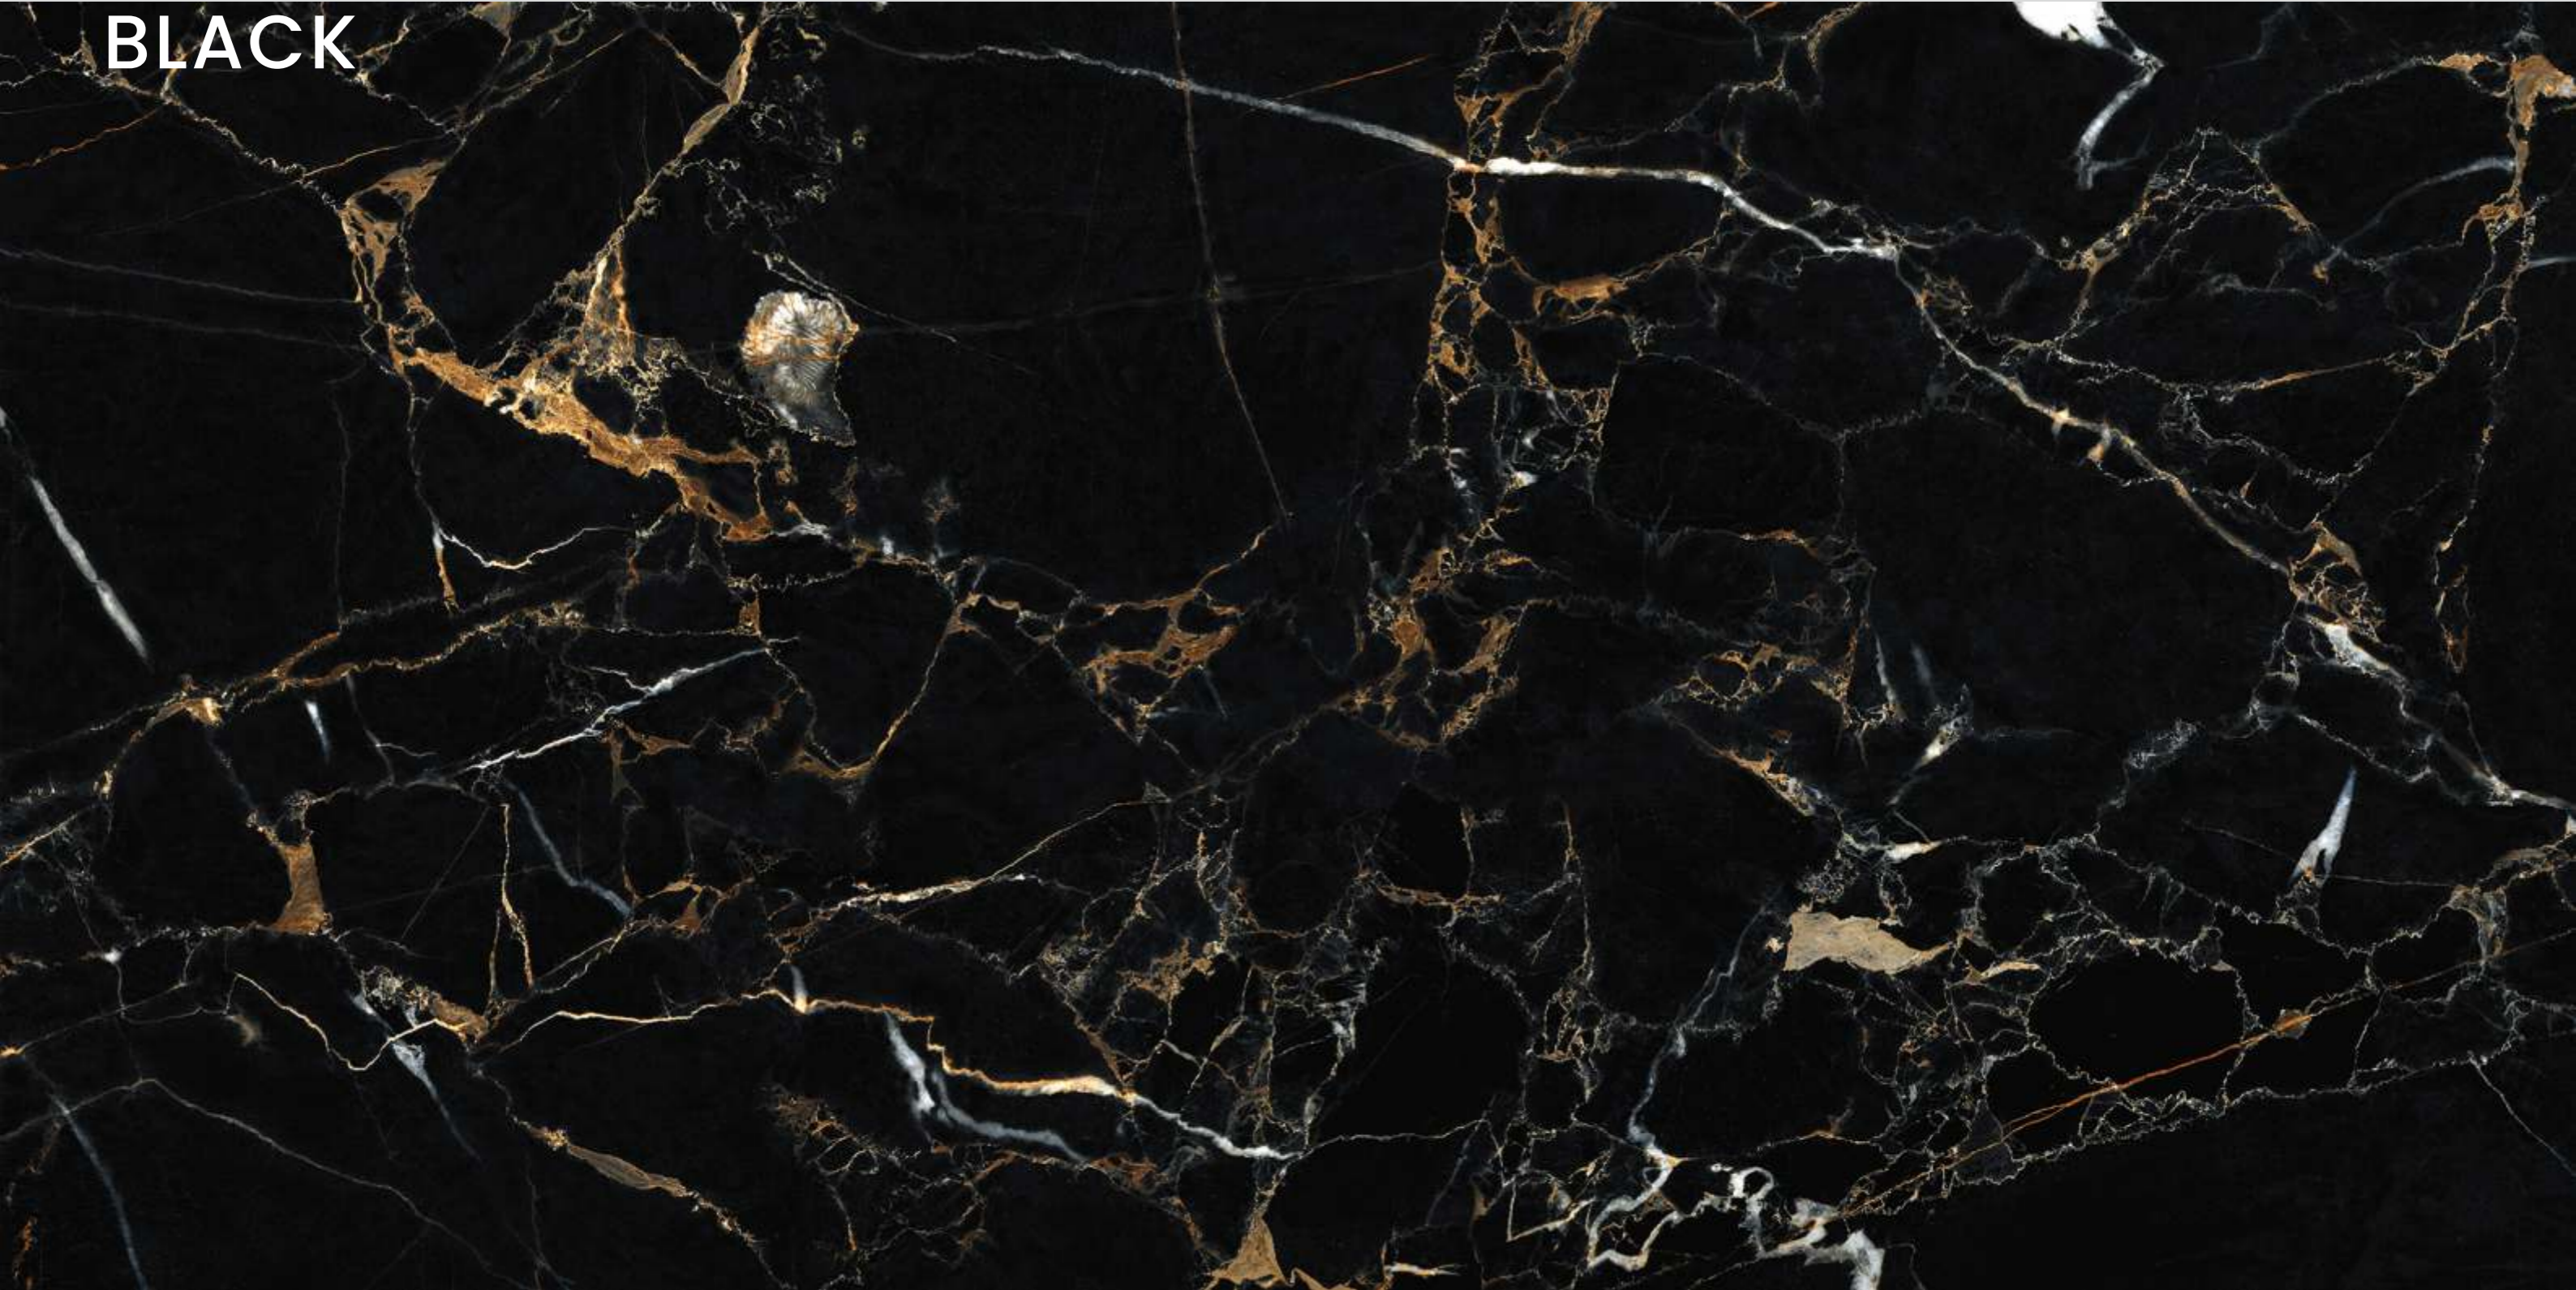

**ANTIQUÉ
BLACK**