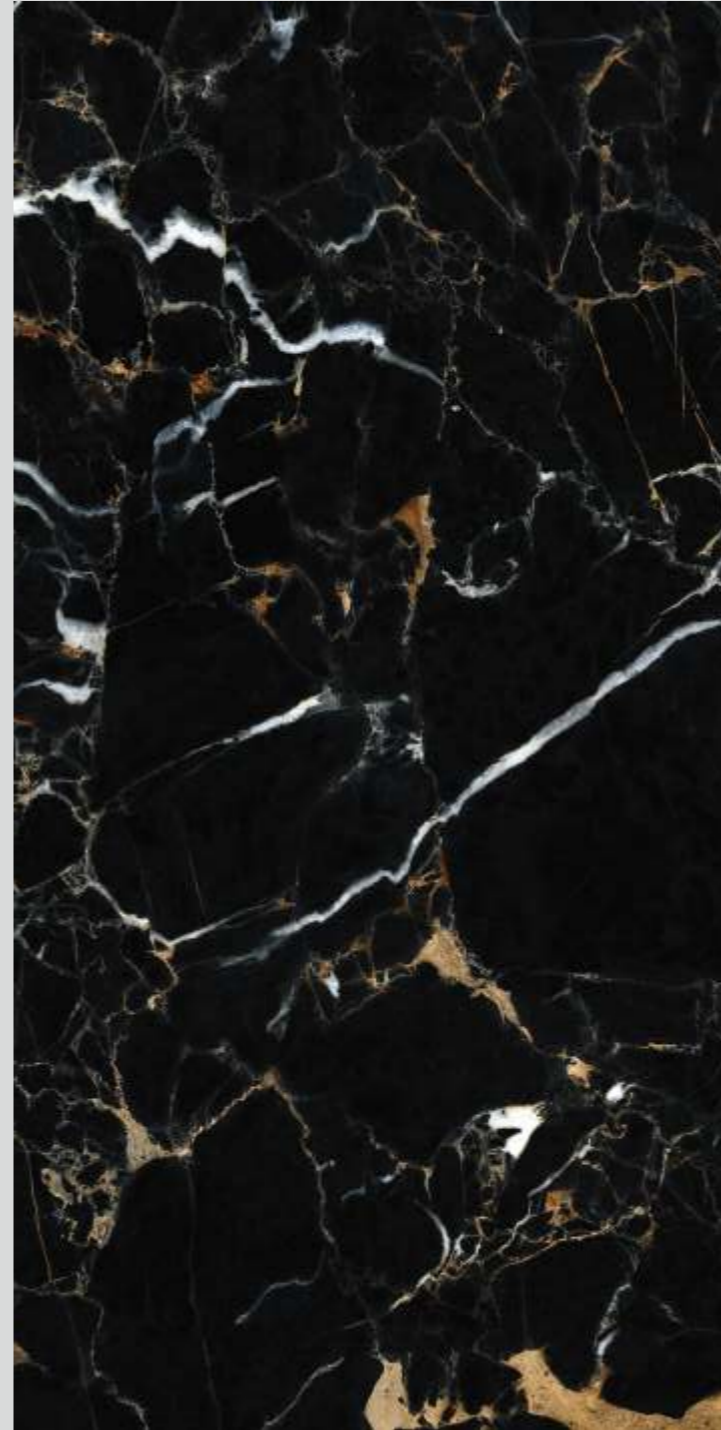

Random
Design

Low
Maintenance

**ANTIQUÉ
BLACK**

ANTIQUÉ BLACK

SIZE
600x
1200MM

Series
HIGH GLOSSY

Random
05

ANTIQUÉ BLACK