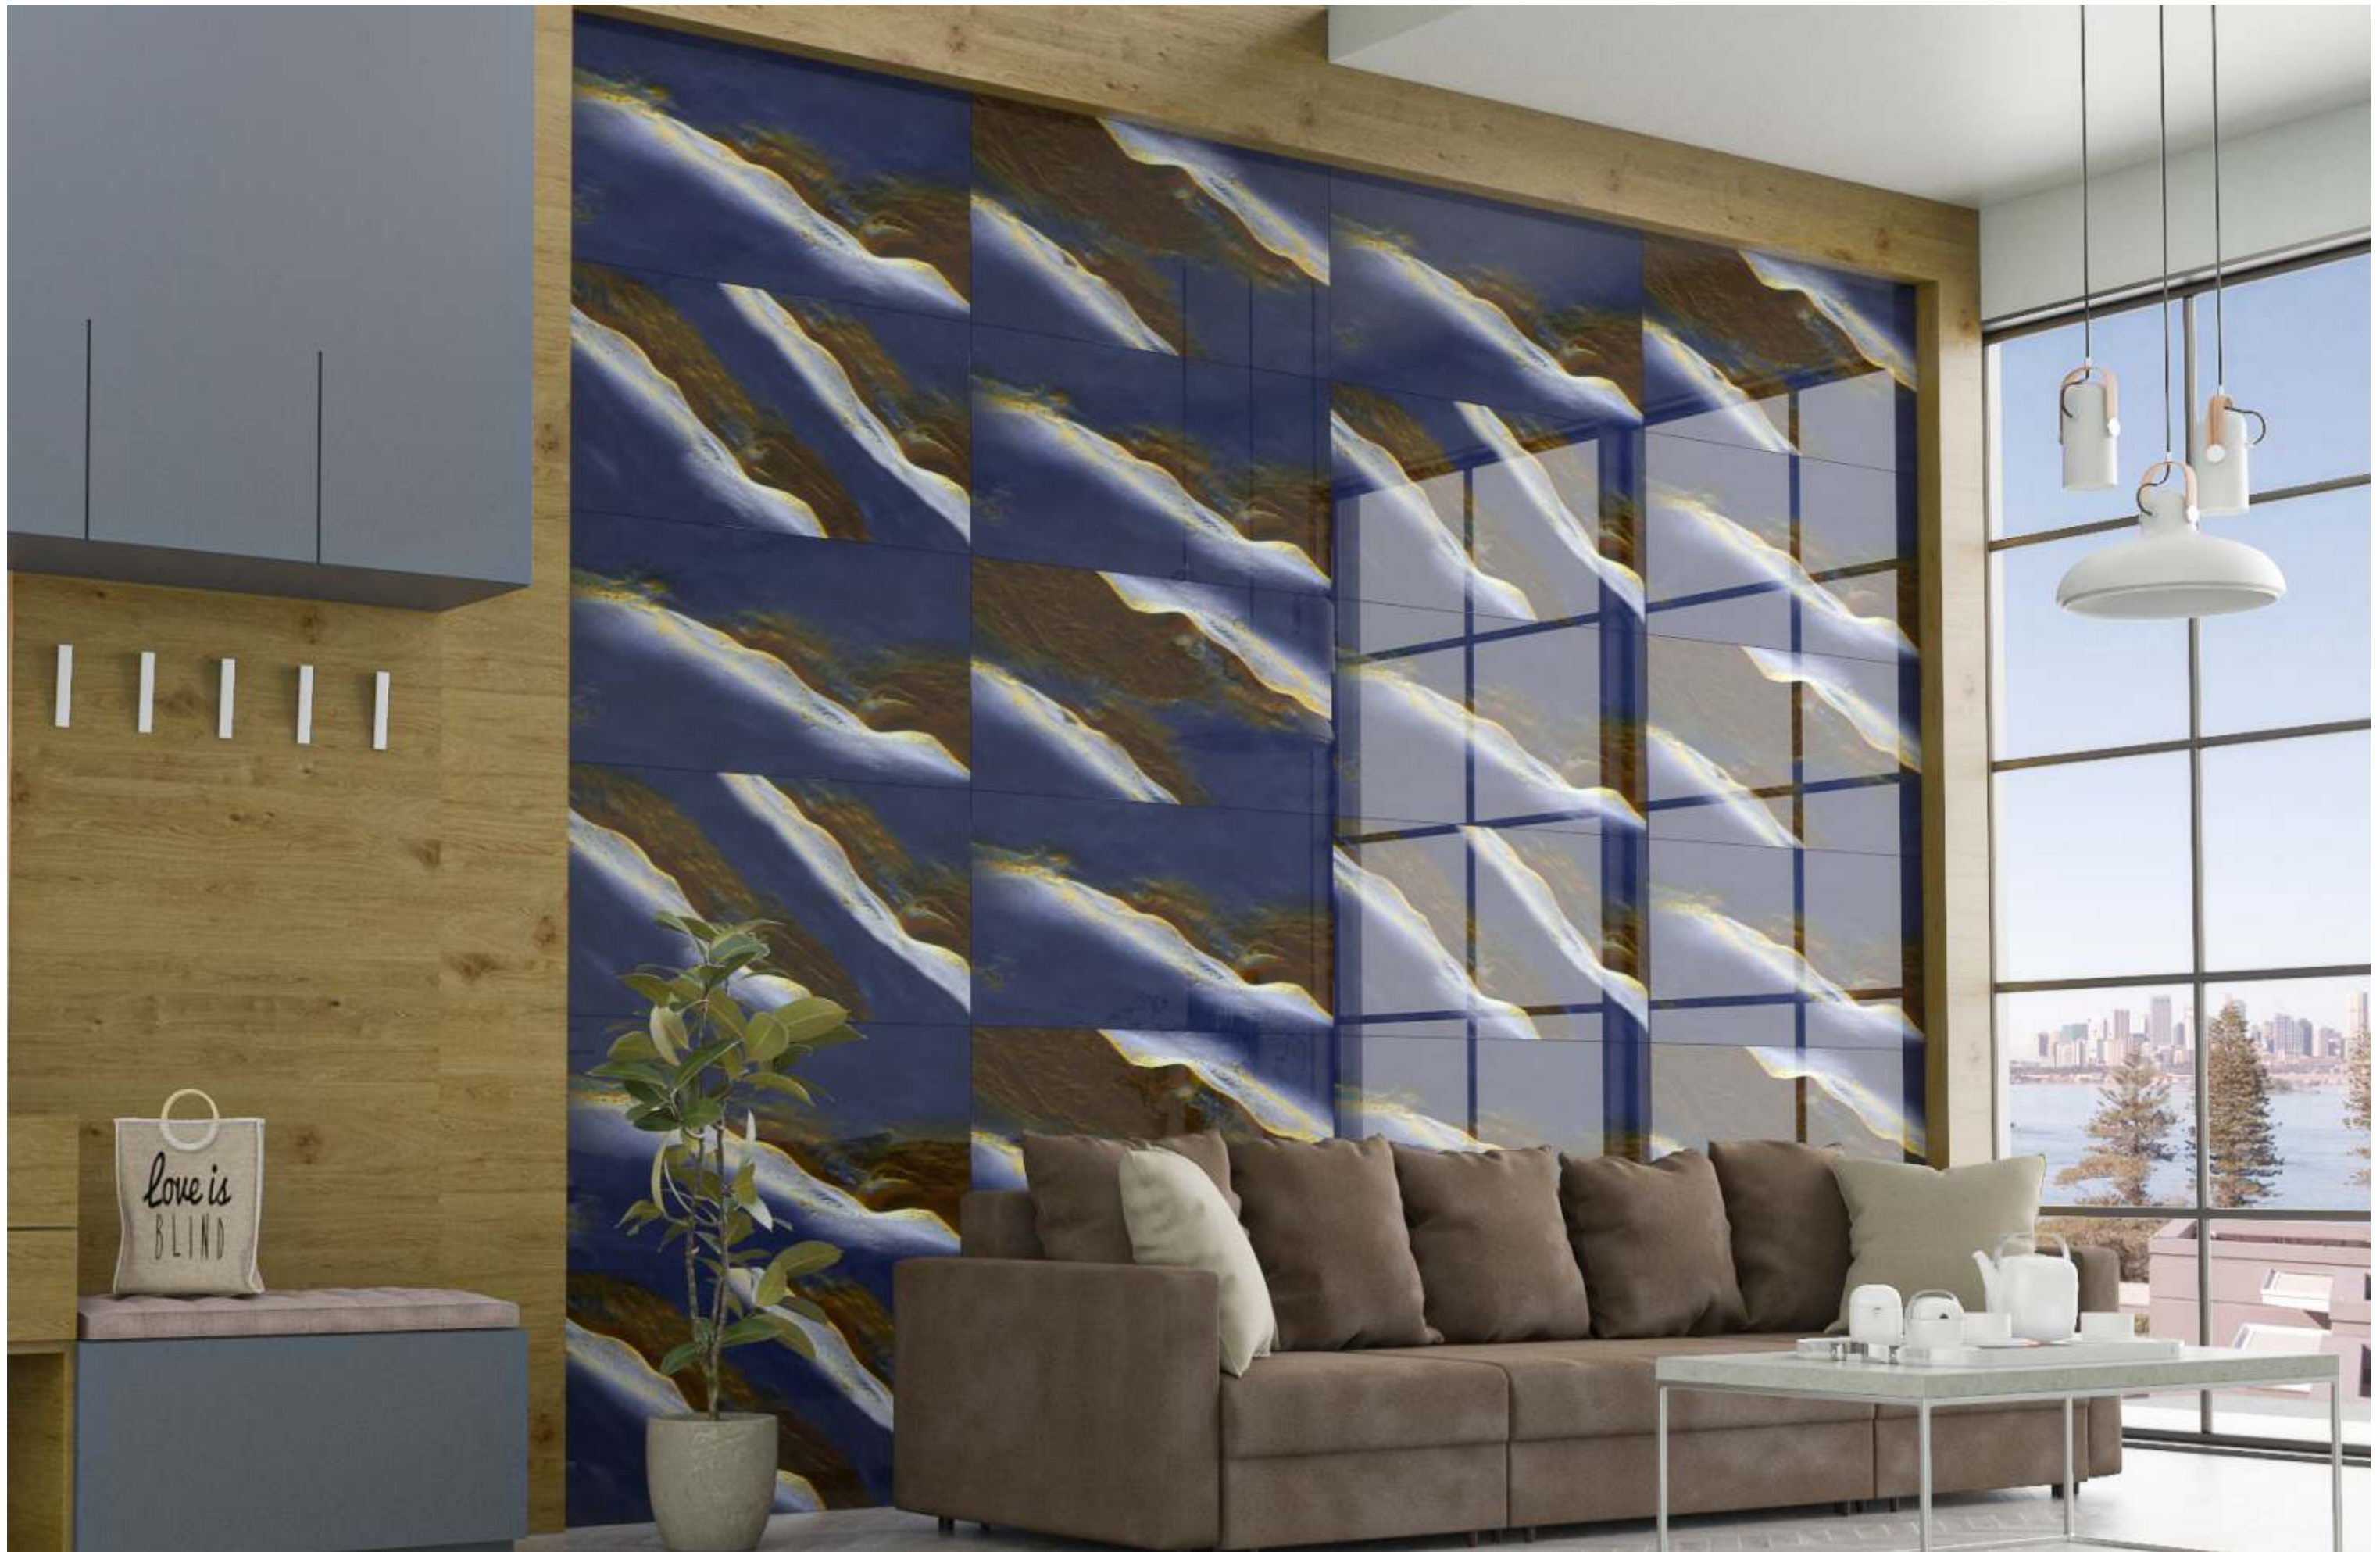

LITHOS BLUE