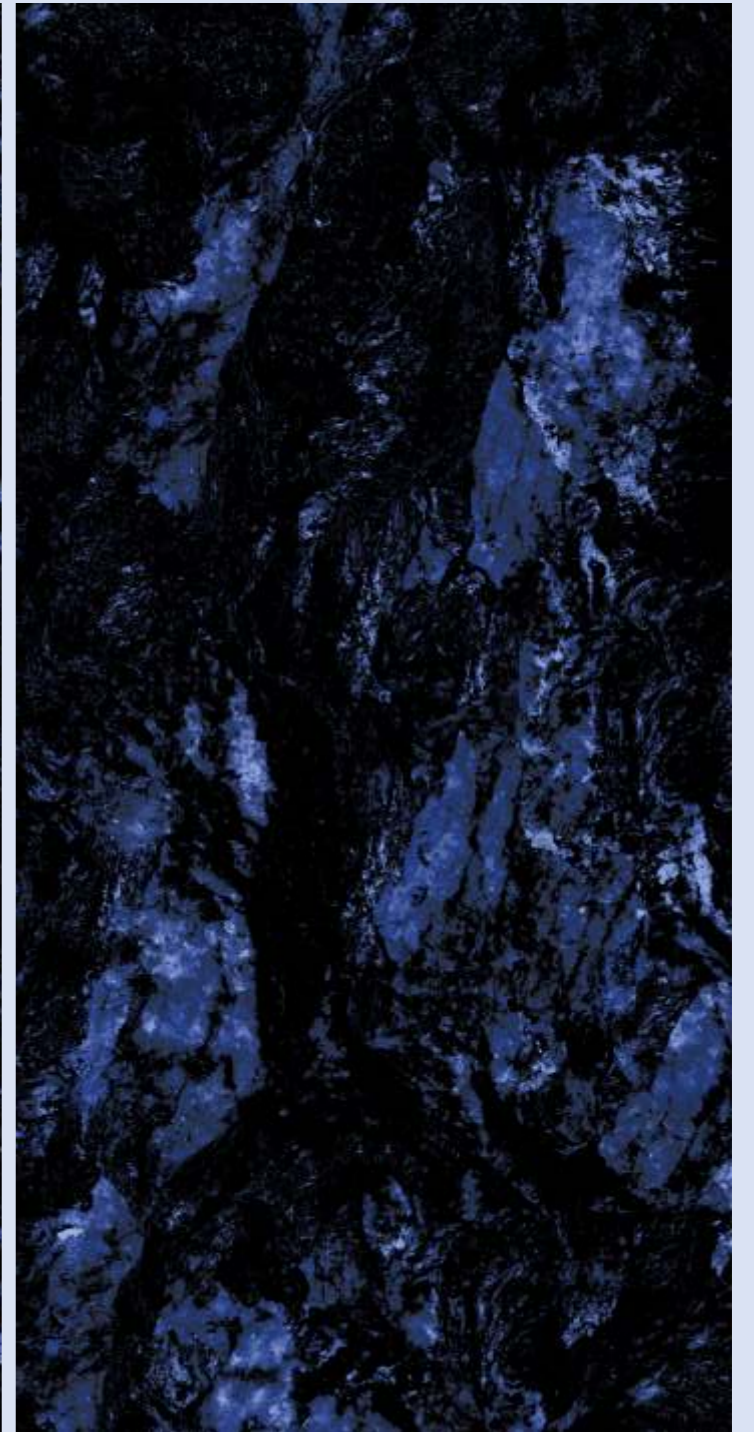

QUINA
BLUE

QUINA BLUE

SIZE
600x
1200MM

Series
HIGH GLOSSY

Random
03

QUINA BLUE

**RAINFOREST
BLACK**

RAINFOREST BLACK