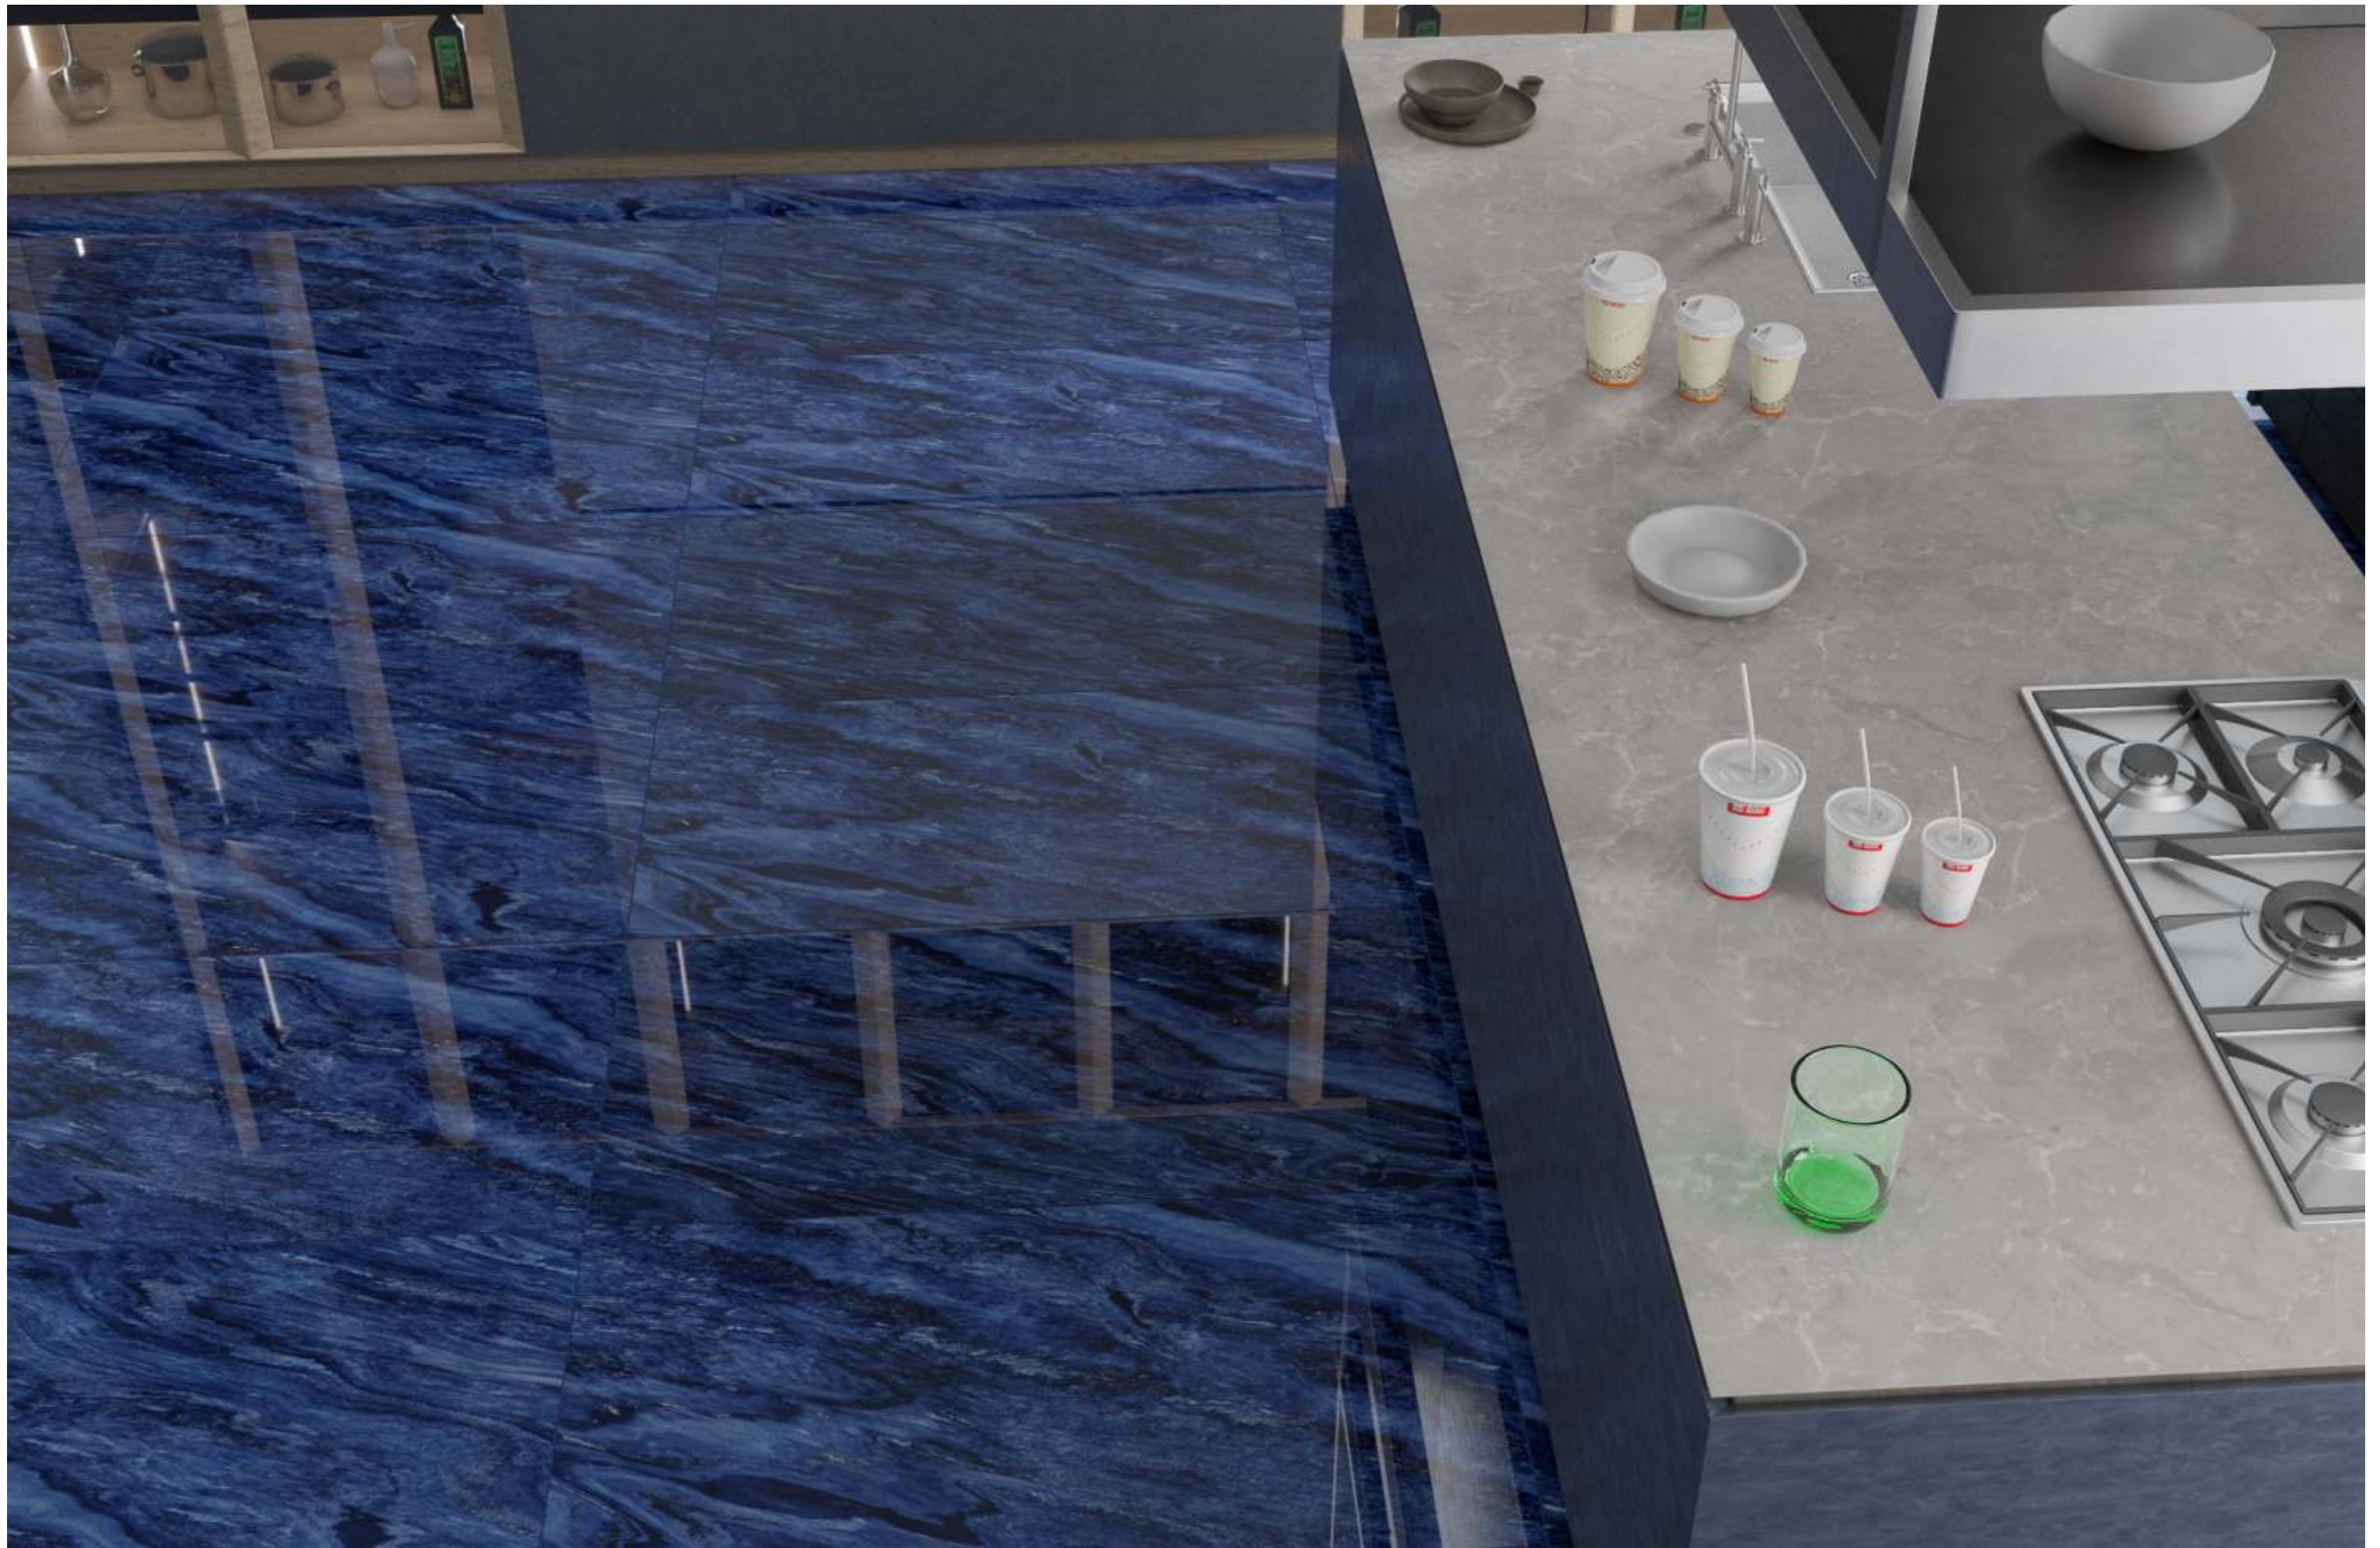

SIZE
600x
1200MM

Series
HIGH GLOSSY

Random
05

MOROCCO BLUE

PORTORO
BLACK

PORTORO BLACK

SIZE
600x
1200MM

Series
HIGH GLOSSY