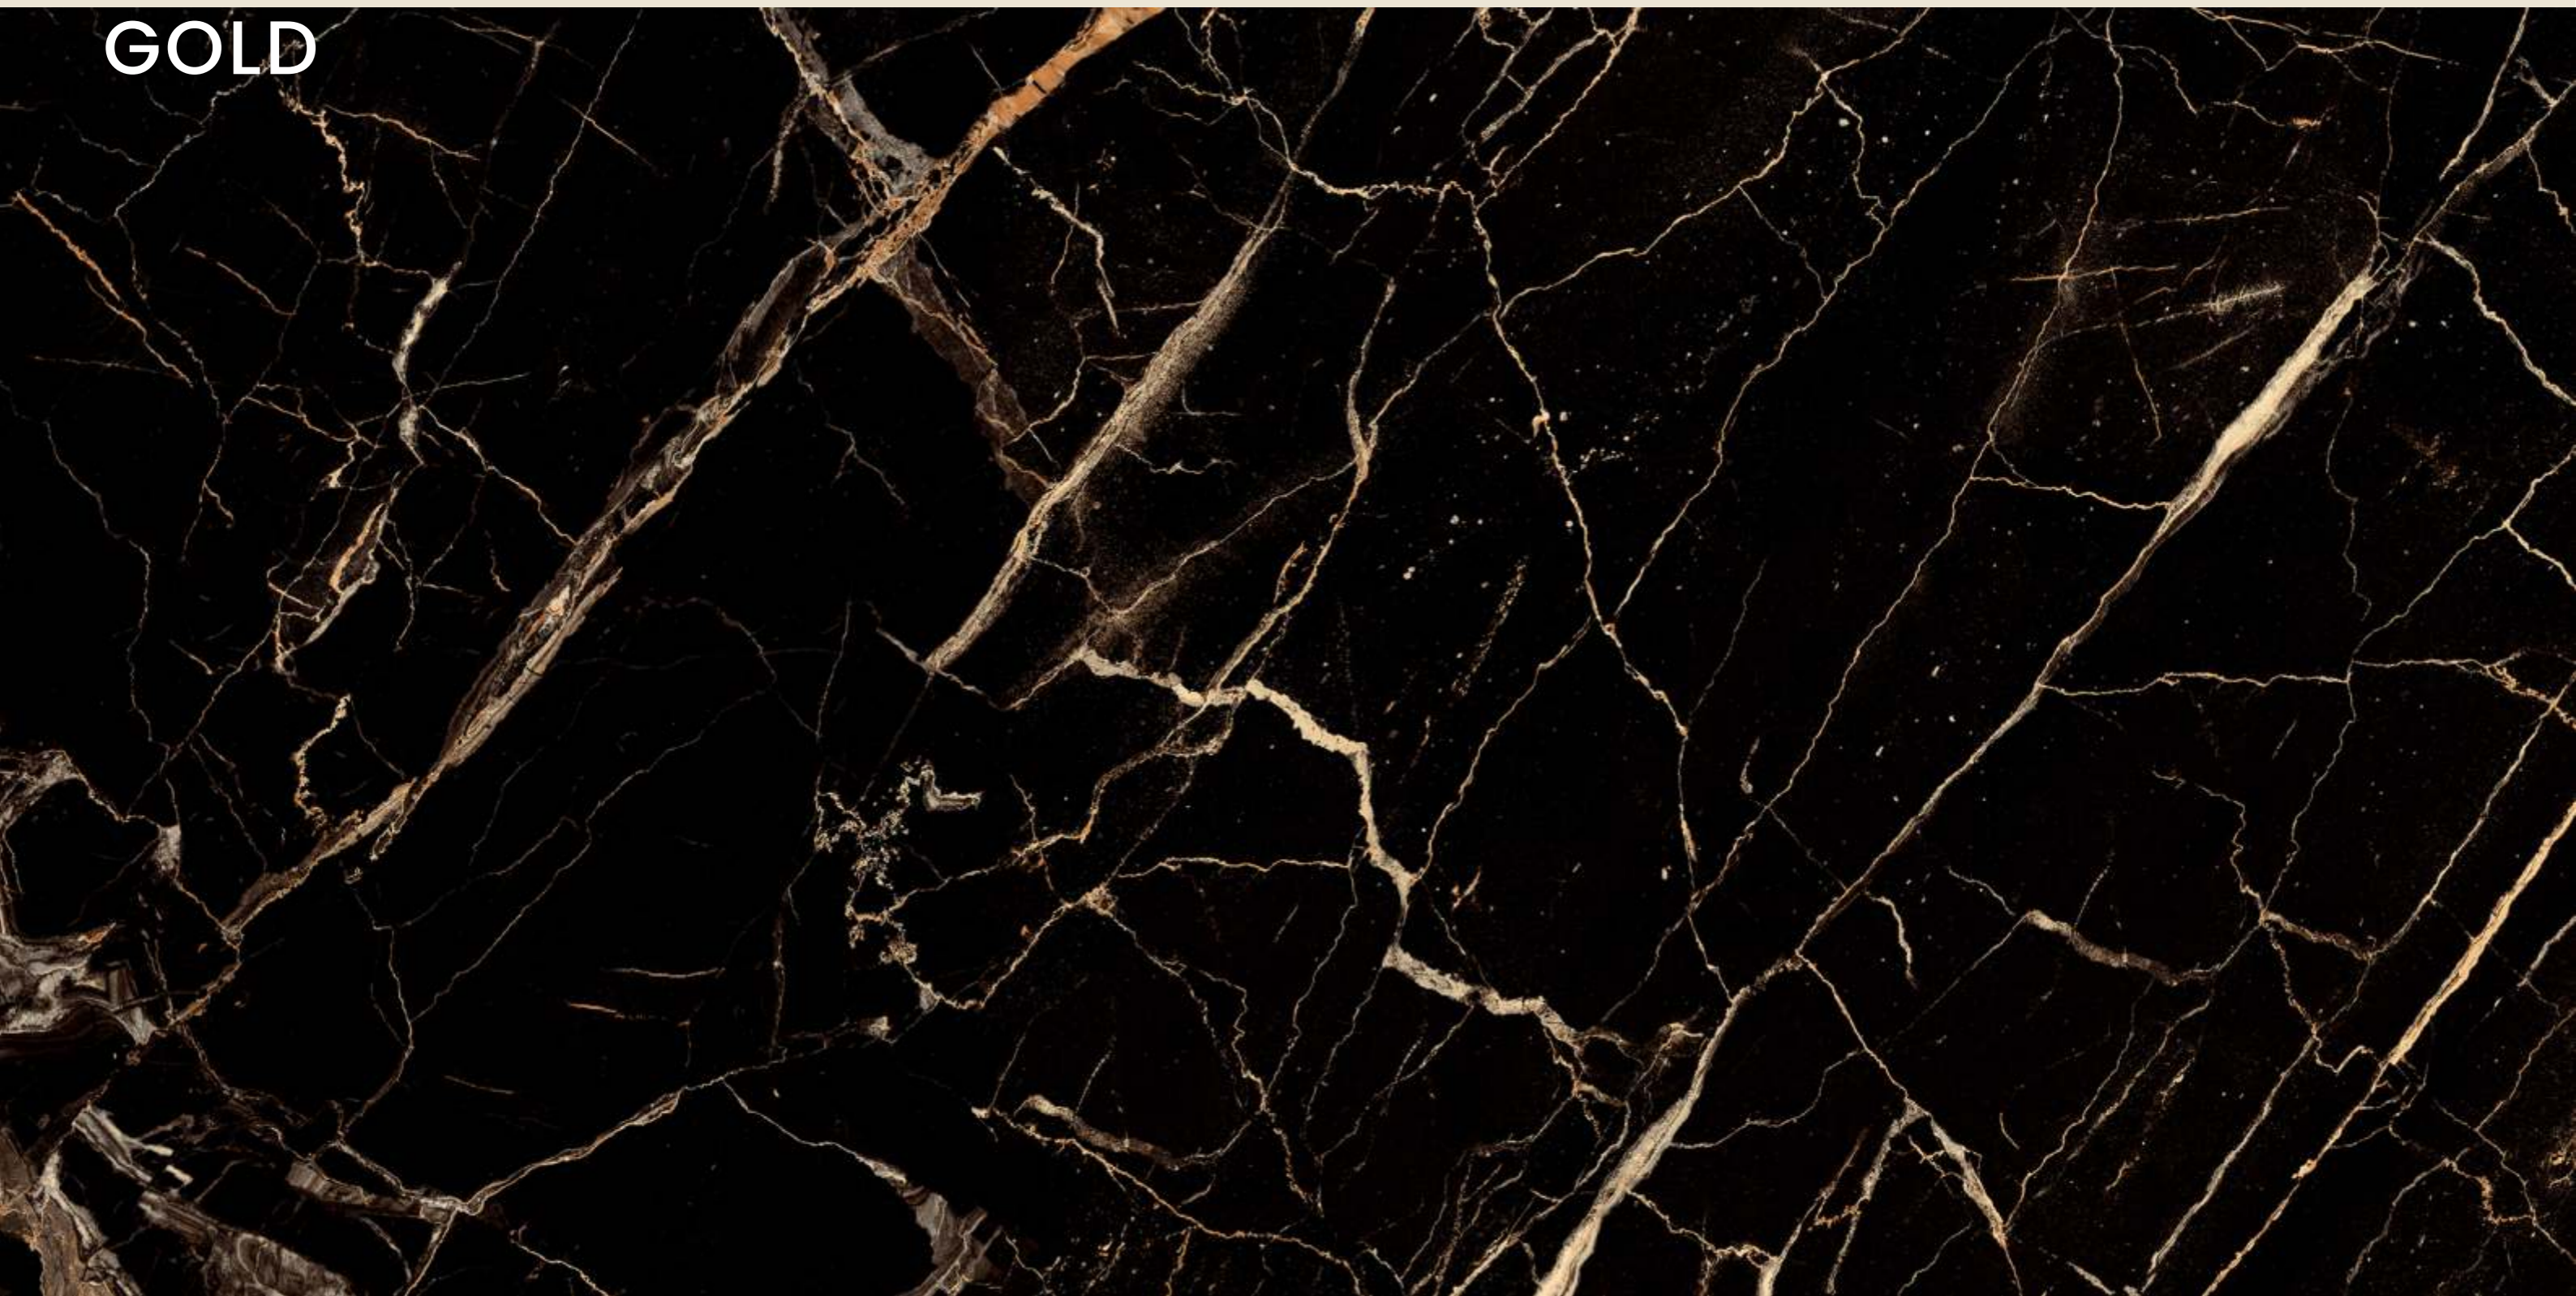

PRESTIGE
GOLD