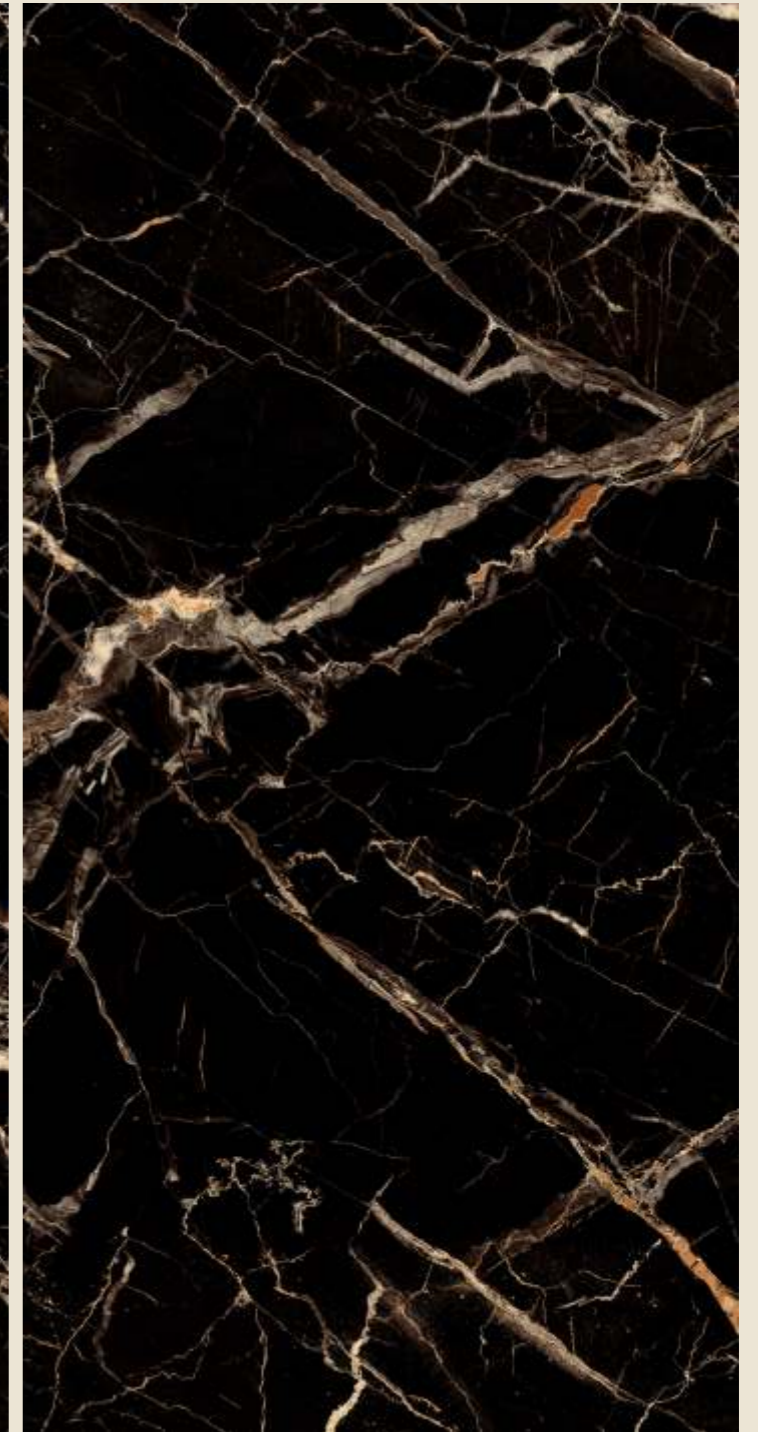

Random
04

PORTORO BLACK

PRESTIGE
GOLD

PRESTIGE GOLD

SIZE
600x
1200MM

Series
HIGH GLOSSY

Random
05

PRESTIGE GOLD