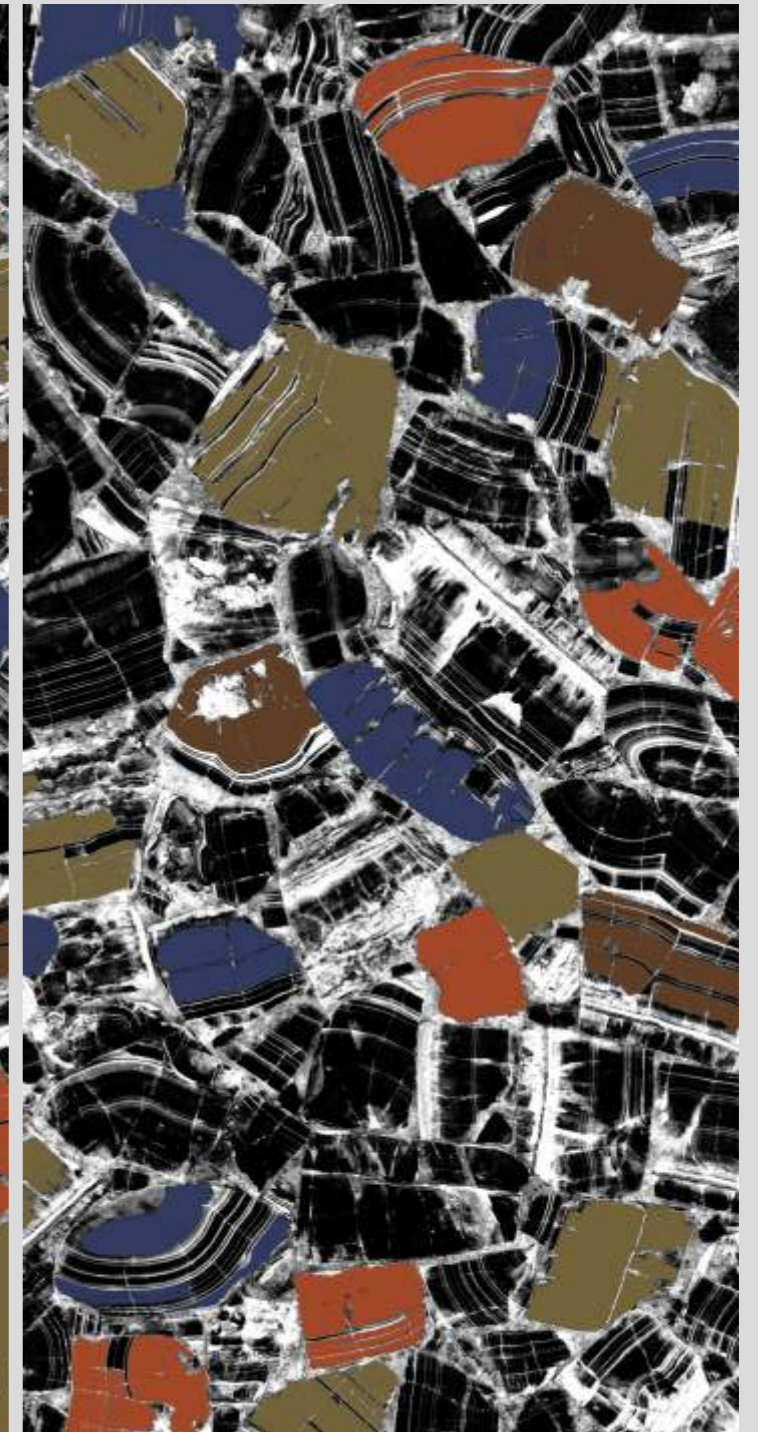

JAZZ 5020

SIZE
600x
1200MM

Series
HIGH GLOSSY

Random
05