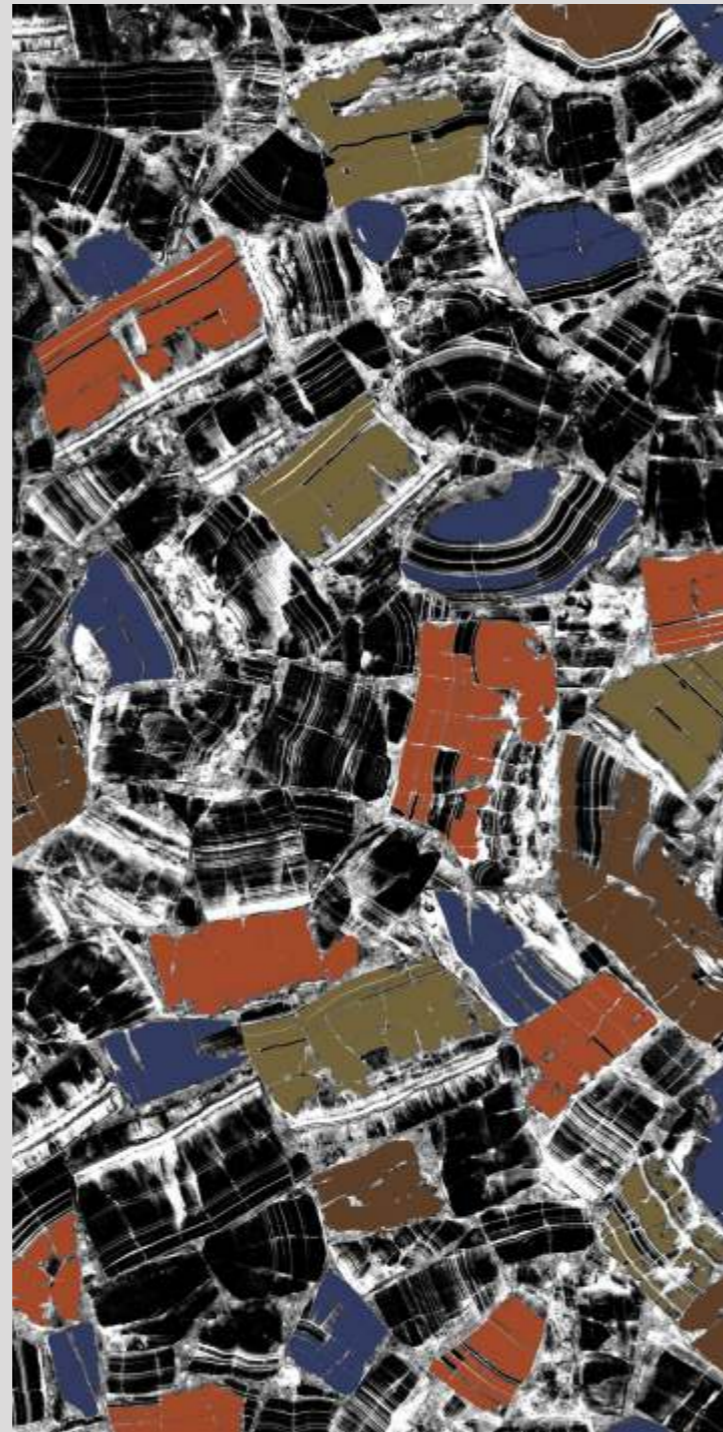

JAZZ 5020

SIZE
600x
1200MM

Series
HIGH GLOSSY

Random
05