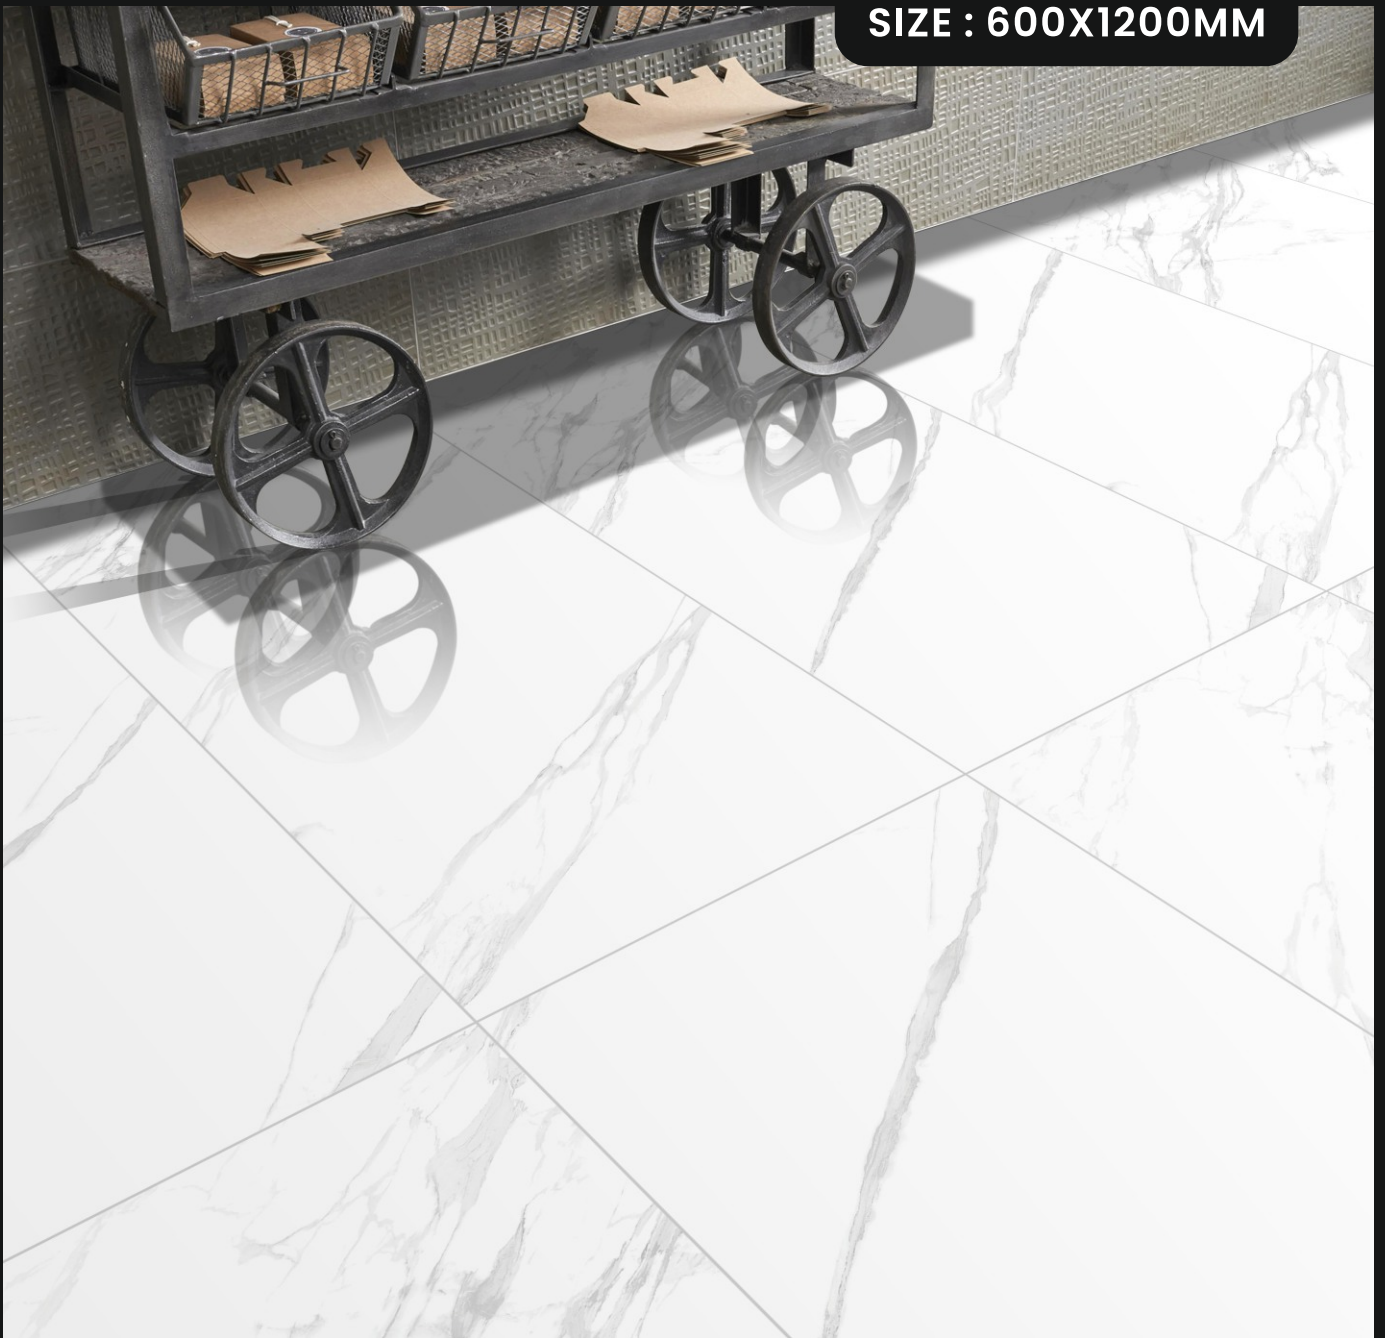

SIZE : 600X1200MM

OCTAVIANO SATVARIO

FINISH :
GLOSSY COLLECTION

RANDOM FACES- 04