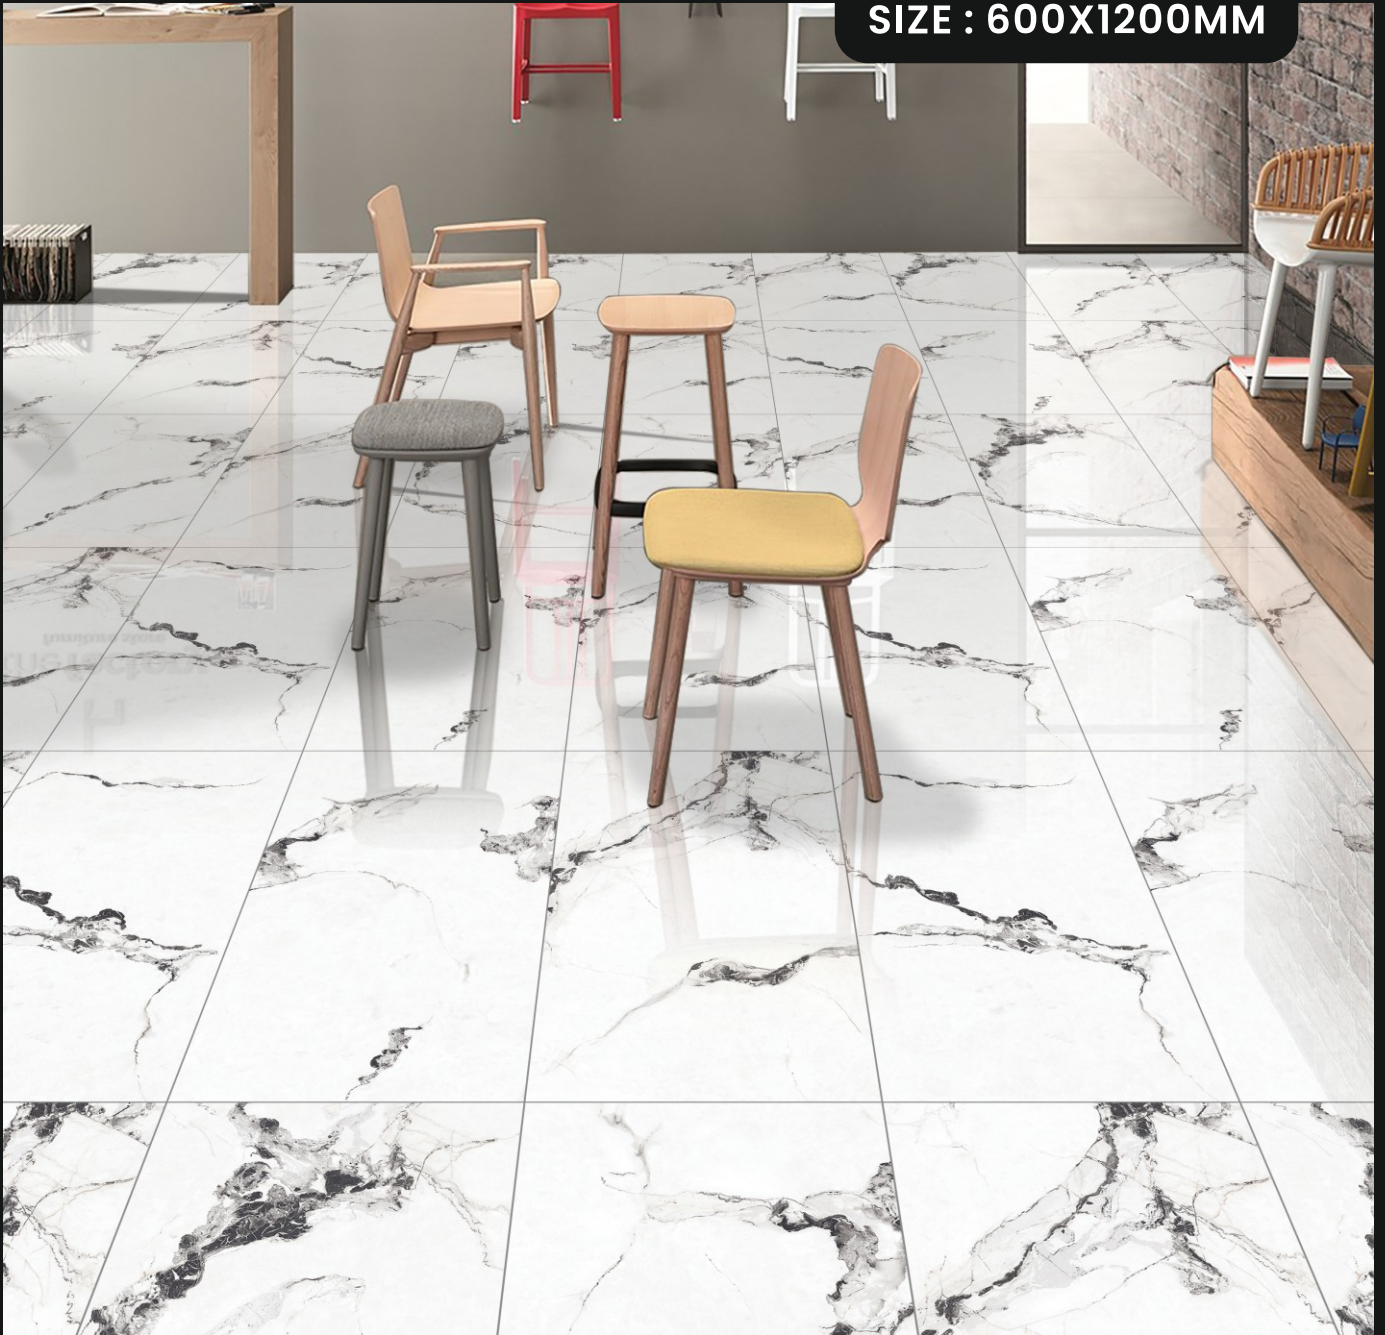

## GRIGIO SATVARIO

FINISH :  
GLOSSY COLLECTION

RANDOM FACES- 04

SIZE : 600X1200MM