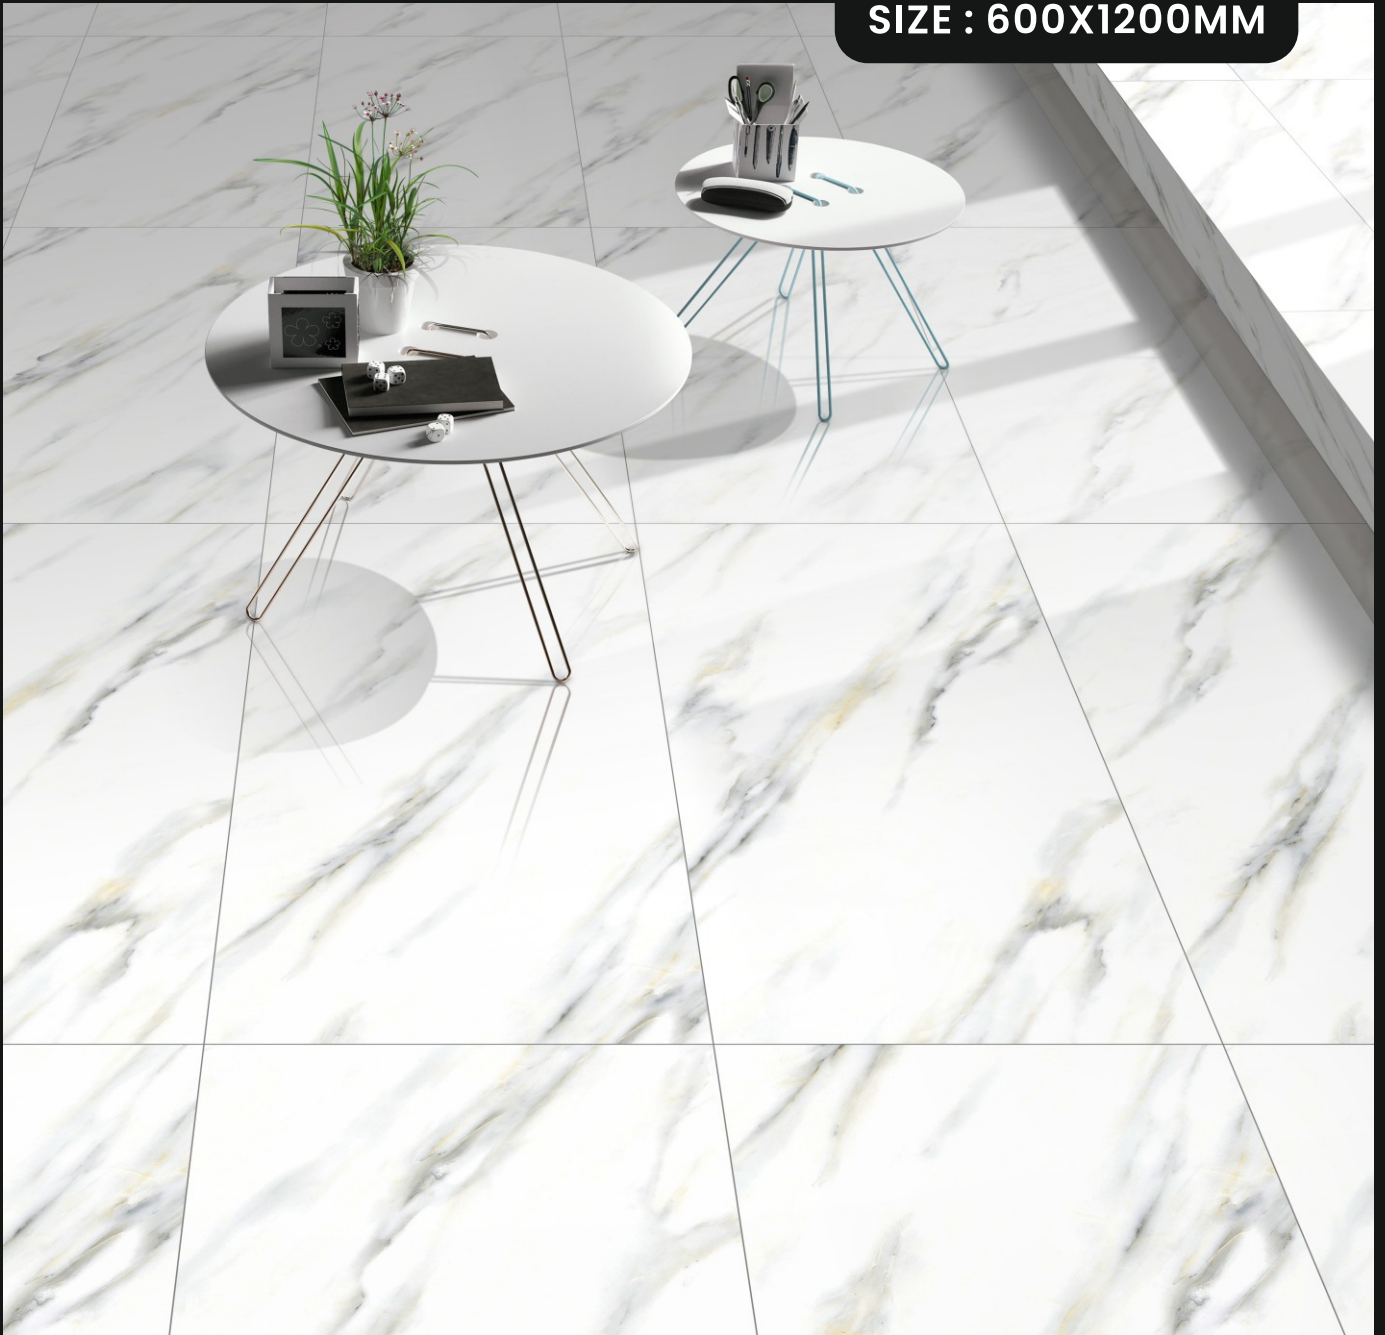

## OCTAVIANO SATVARIO

FINISH :  
GLOSSY COLLECTION

RANDOM FACES- 04

SIZE : 600X1200MM

## OSWALD SKY

FINISH :  
GLOSSY COLLECTION

RANDOM FACES- 04

SIZE : 600X1200MM