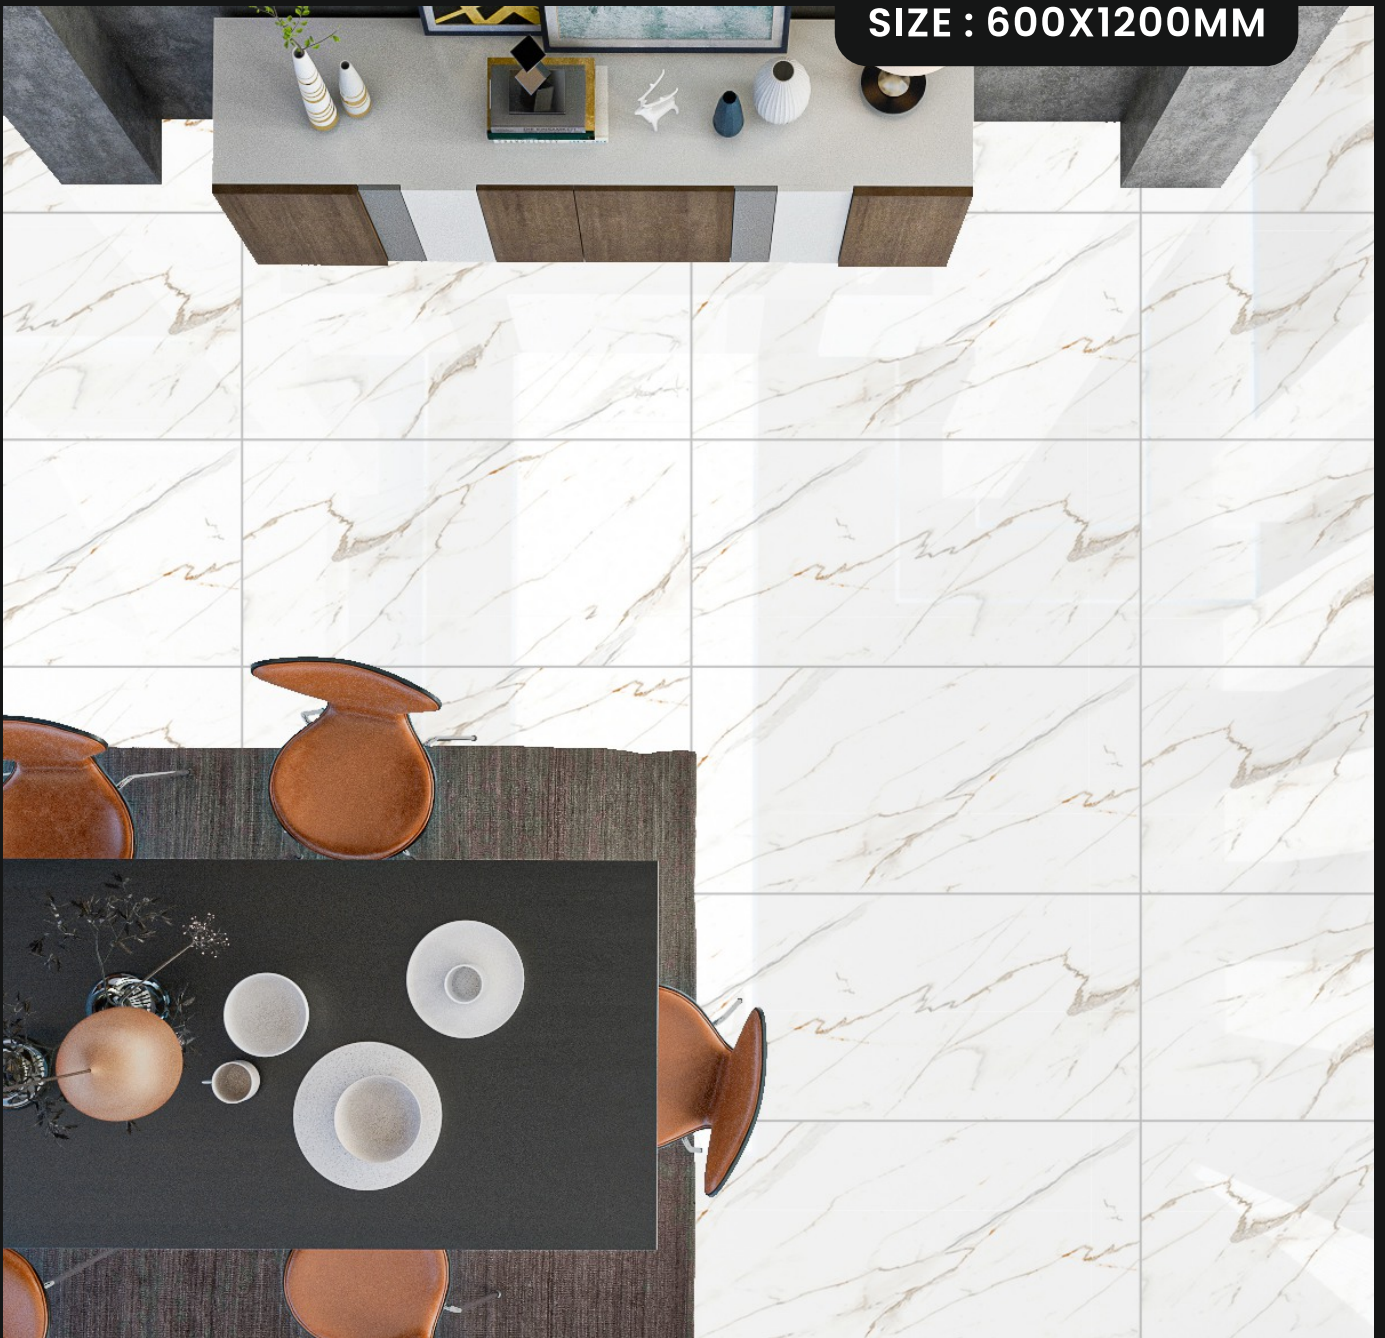

**ELEGANT GREY**

**FINISH :  
GLOSSY COLLECTION**

RANDOM FACES- 04

SIZE : 600X1200MM

**FELIS WHITE**

**FINISH :  
GLOSSY COLLECTION**

RANDOM FACES- 04

SIZE : 600X1200MM