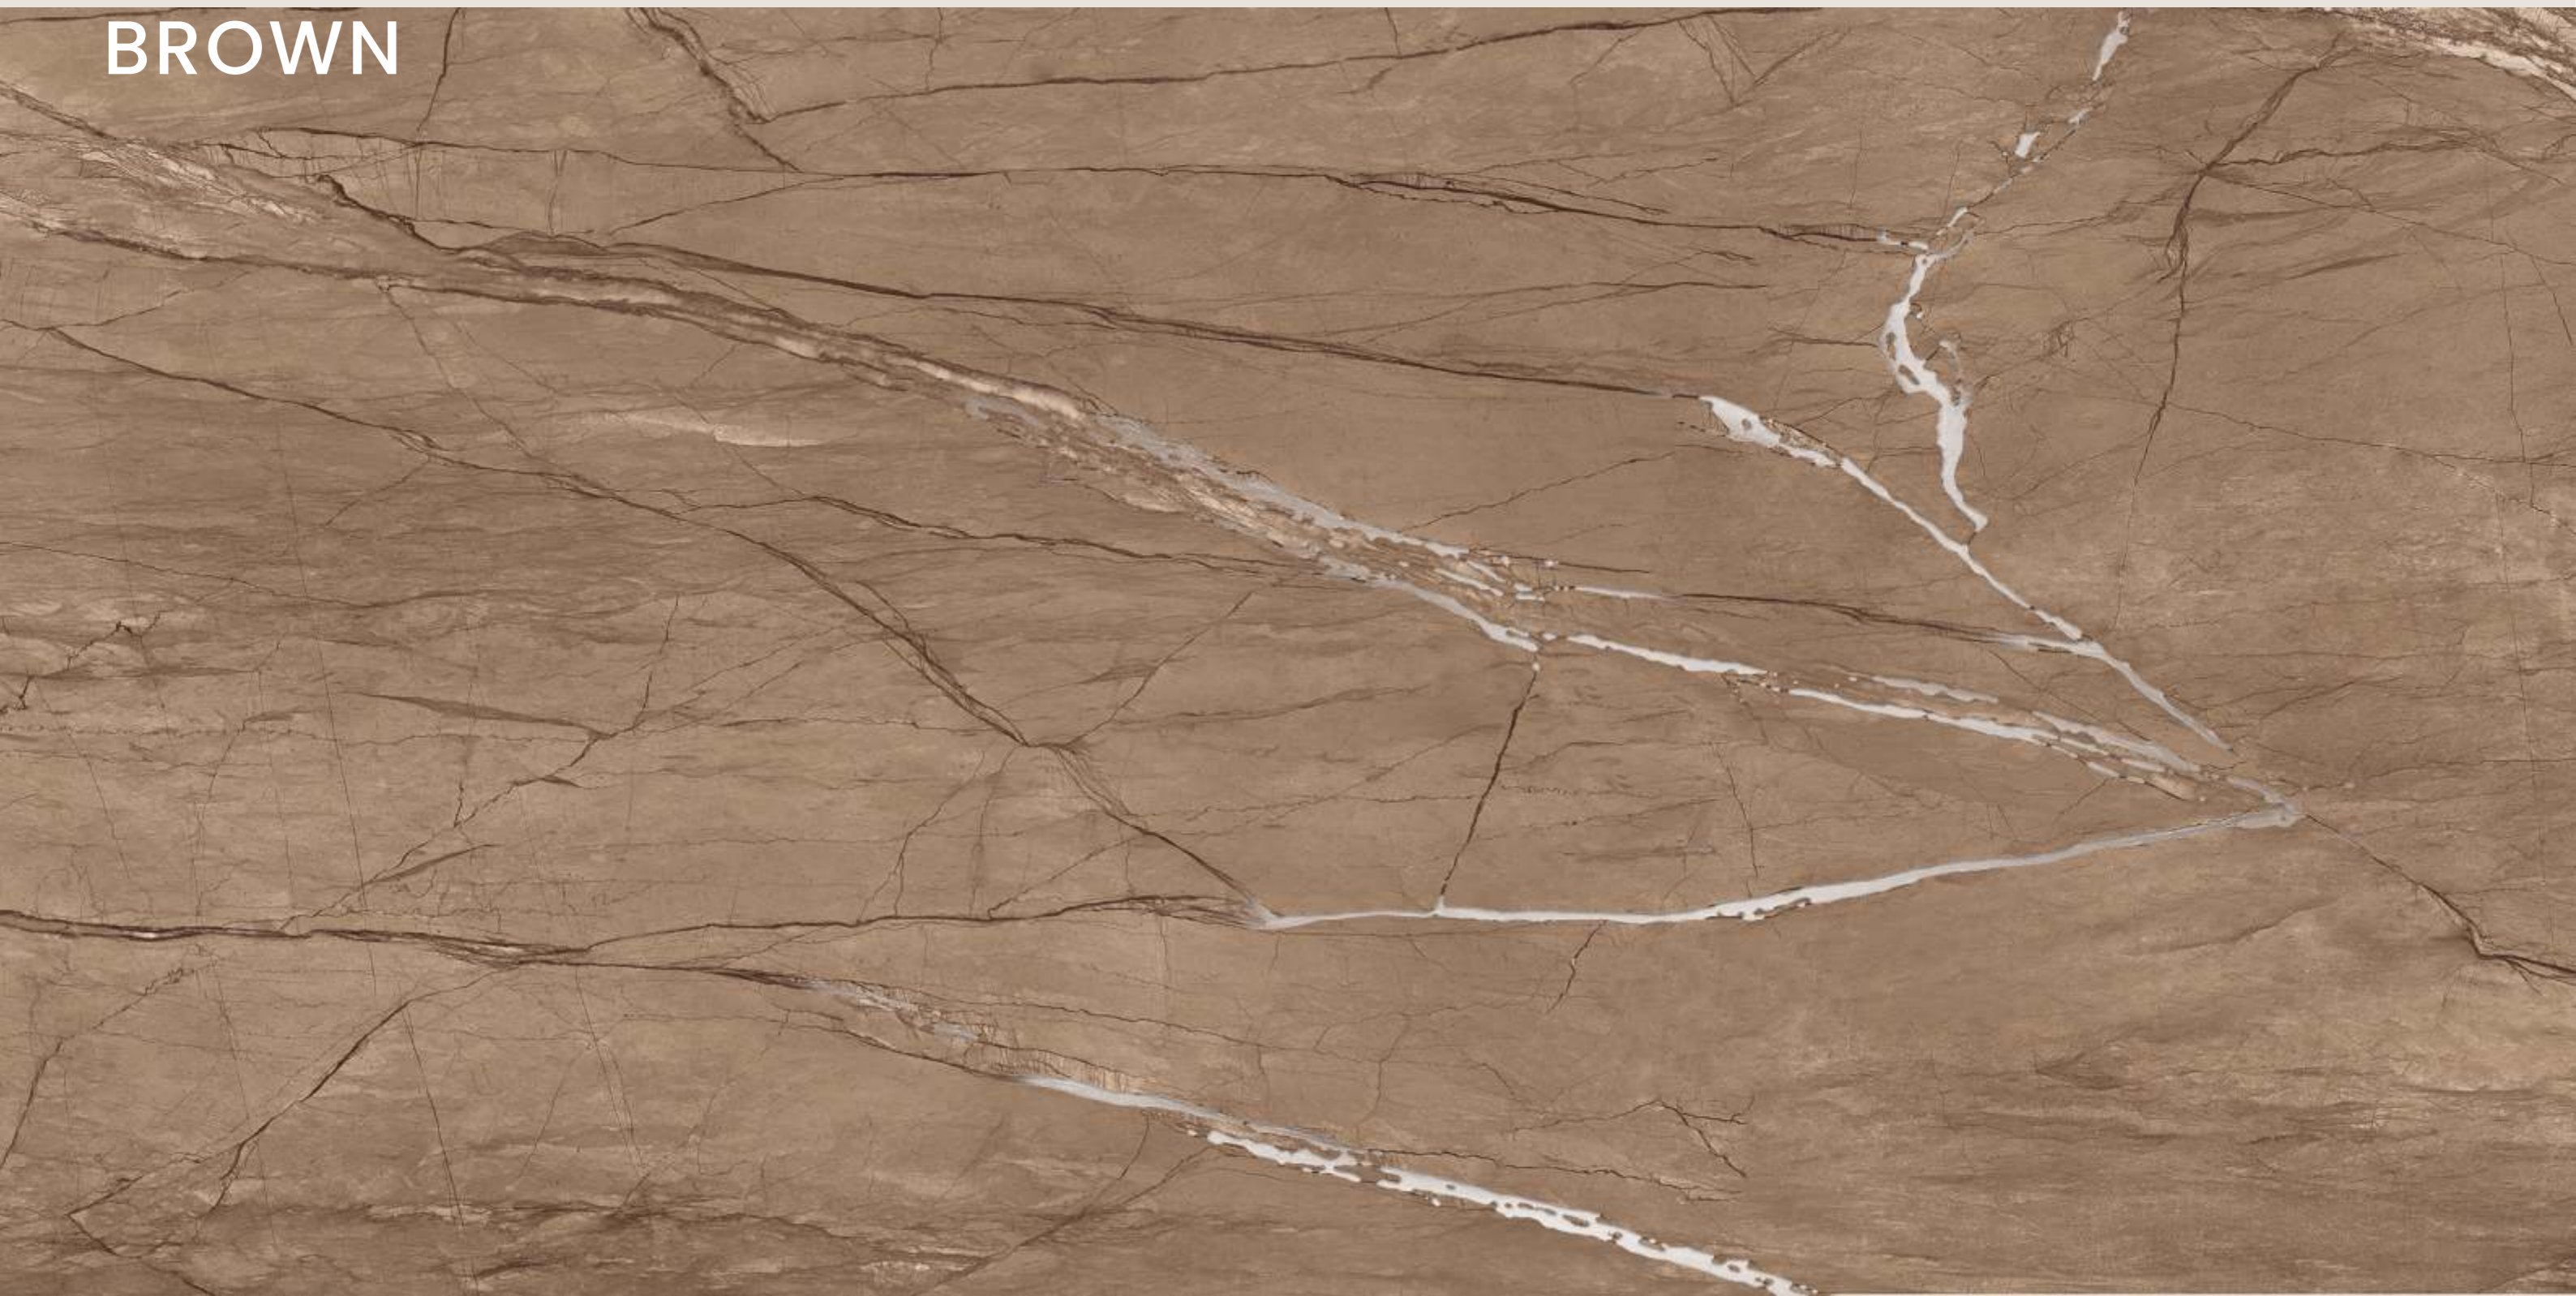

PICASSO
BROWN

PICASSO BROWN

SIZE
600x
1200MM

Series
MATT

Random
03

**PHOENIX
IVORY**

PHOENIX IVORY

SIZE
600x
1200MM