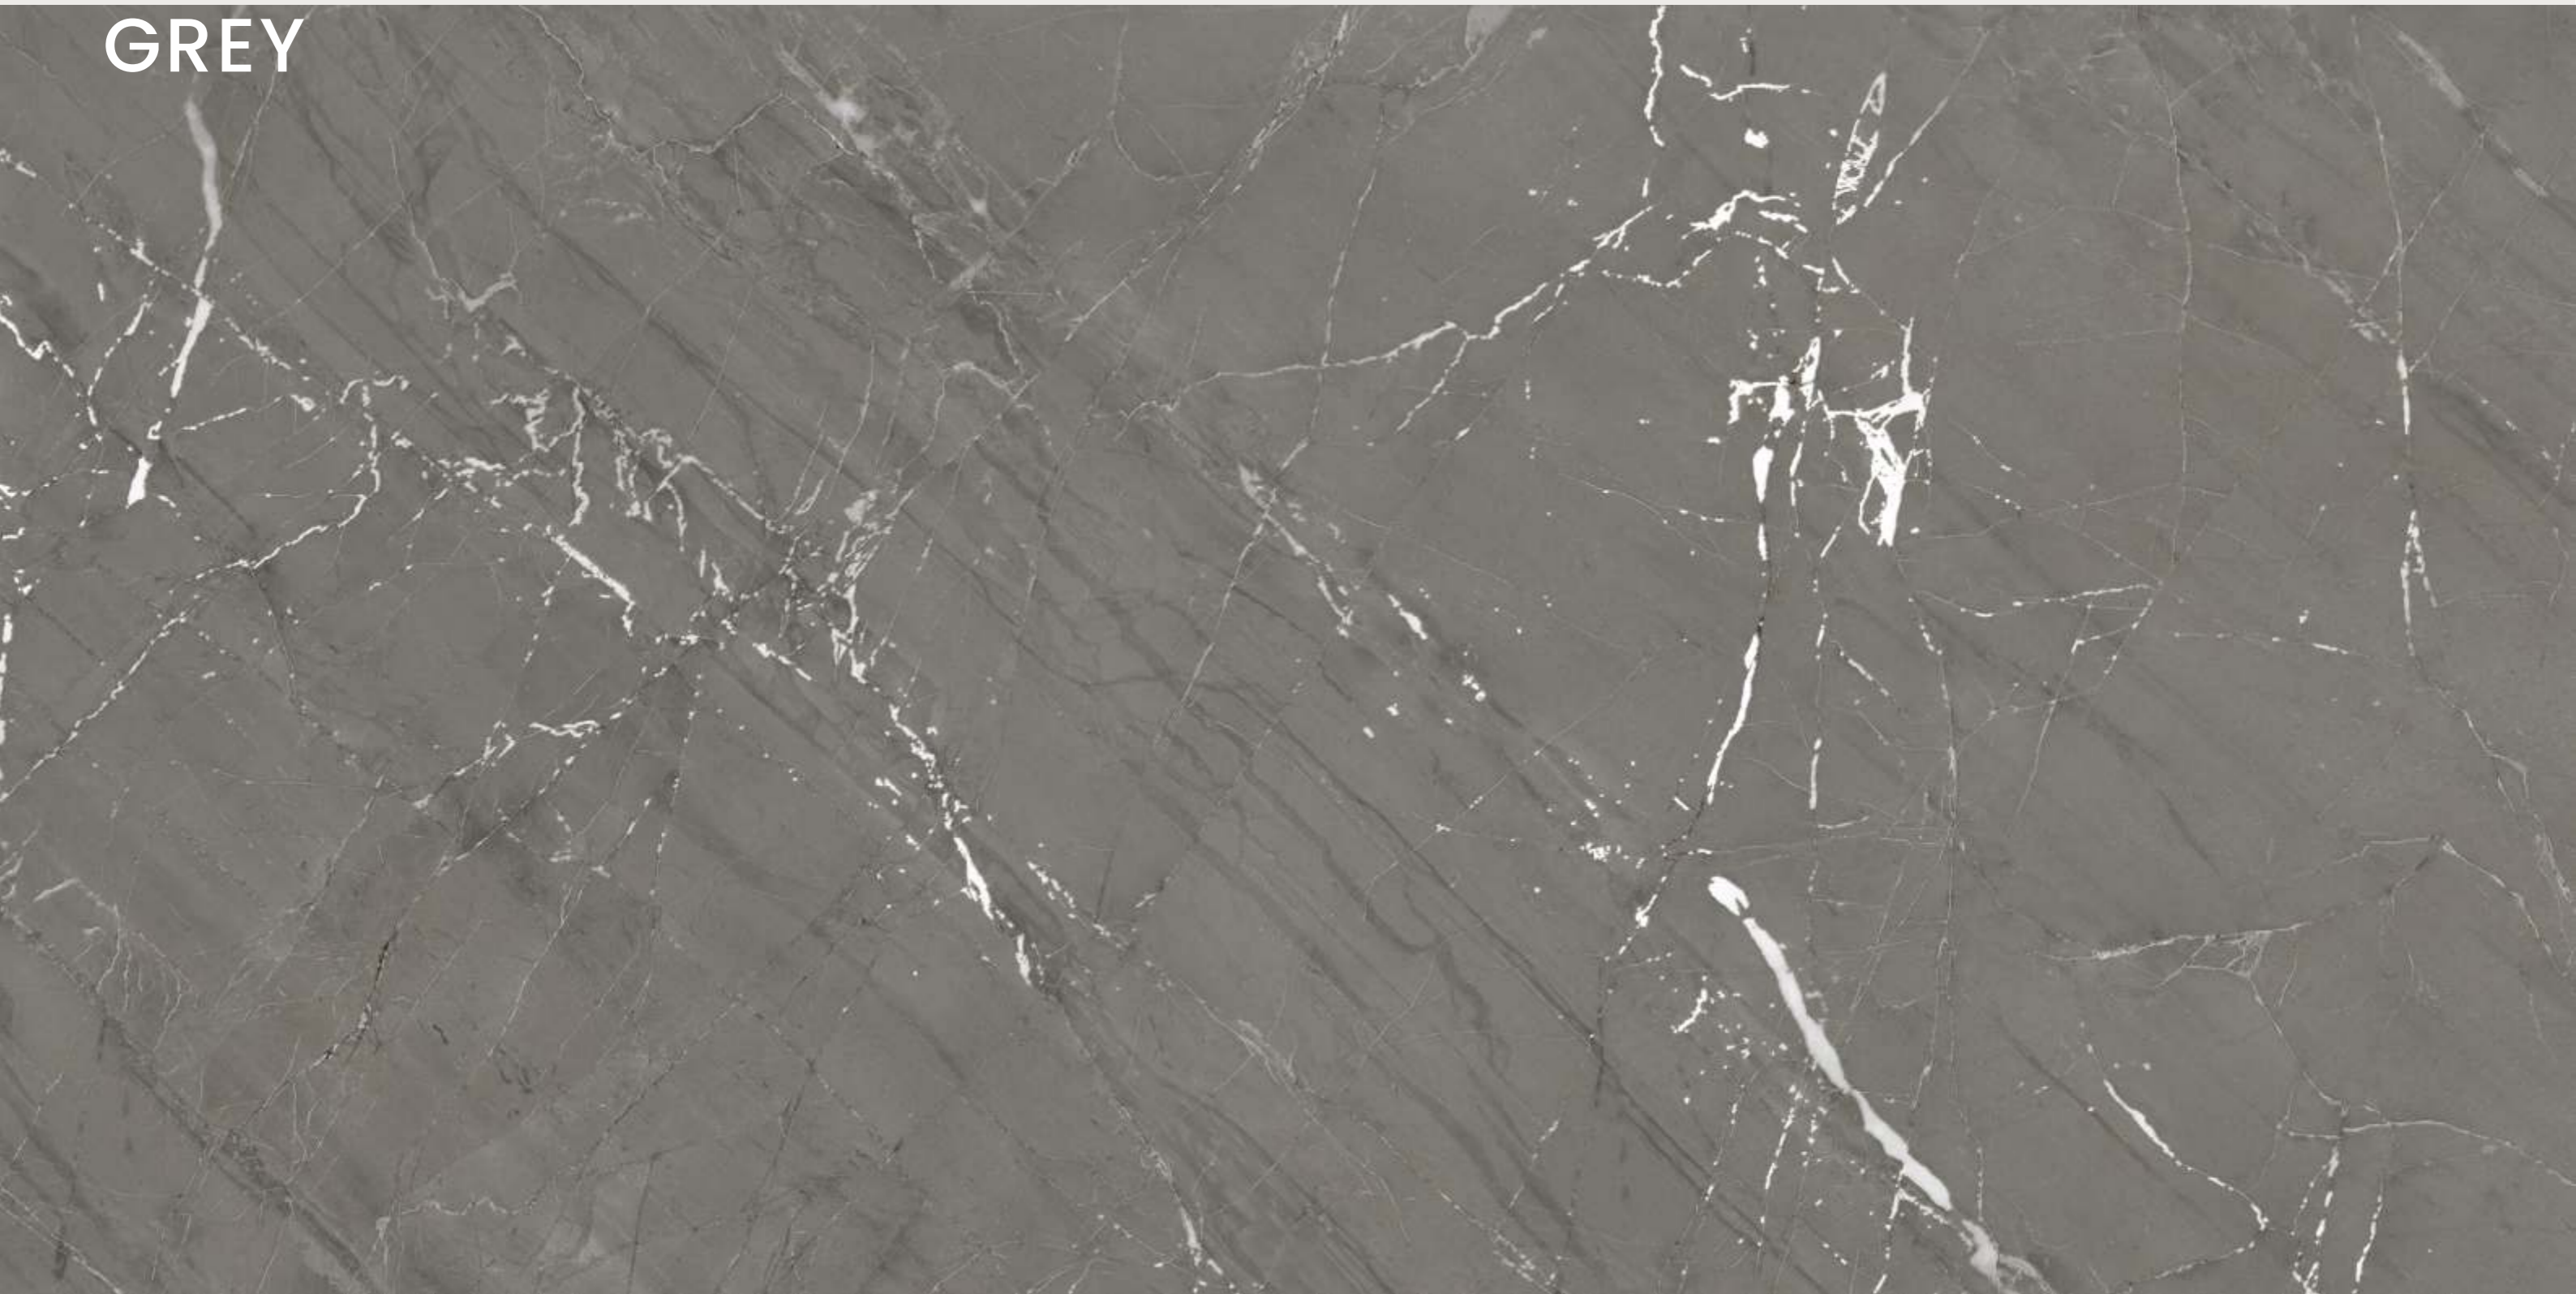

VITRUM
GREY