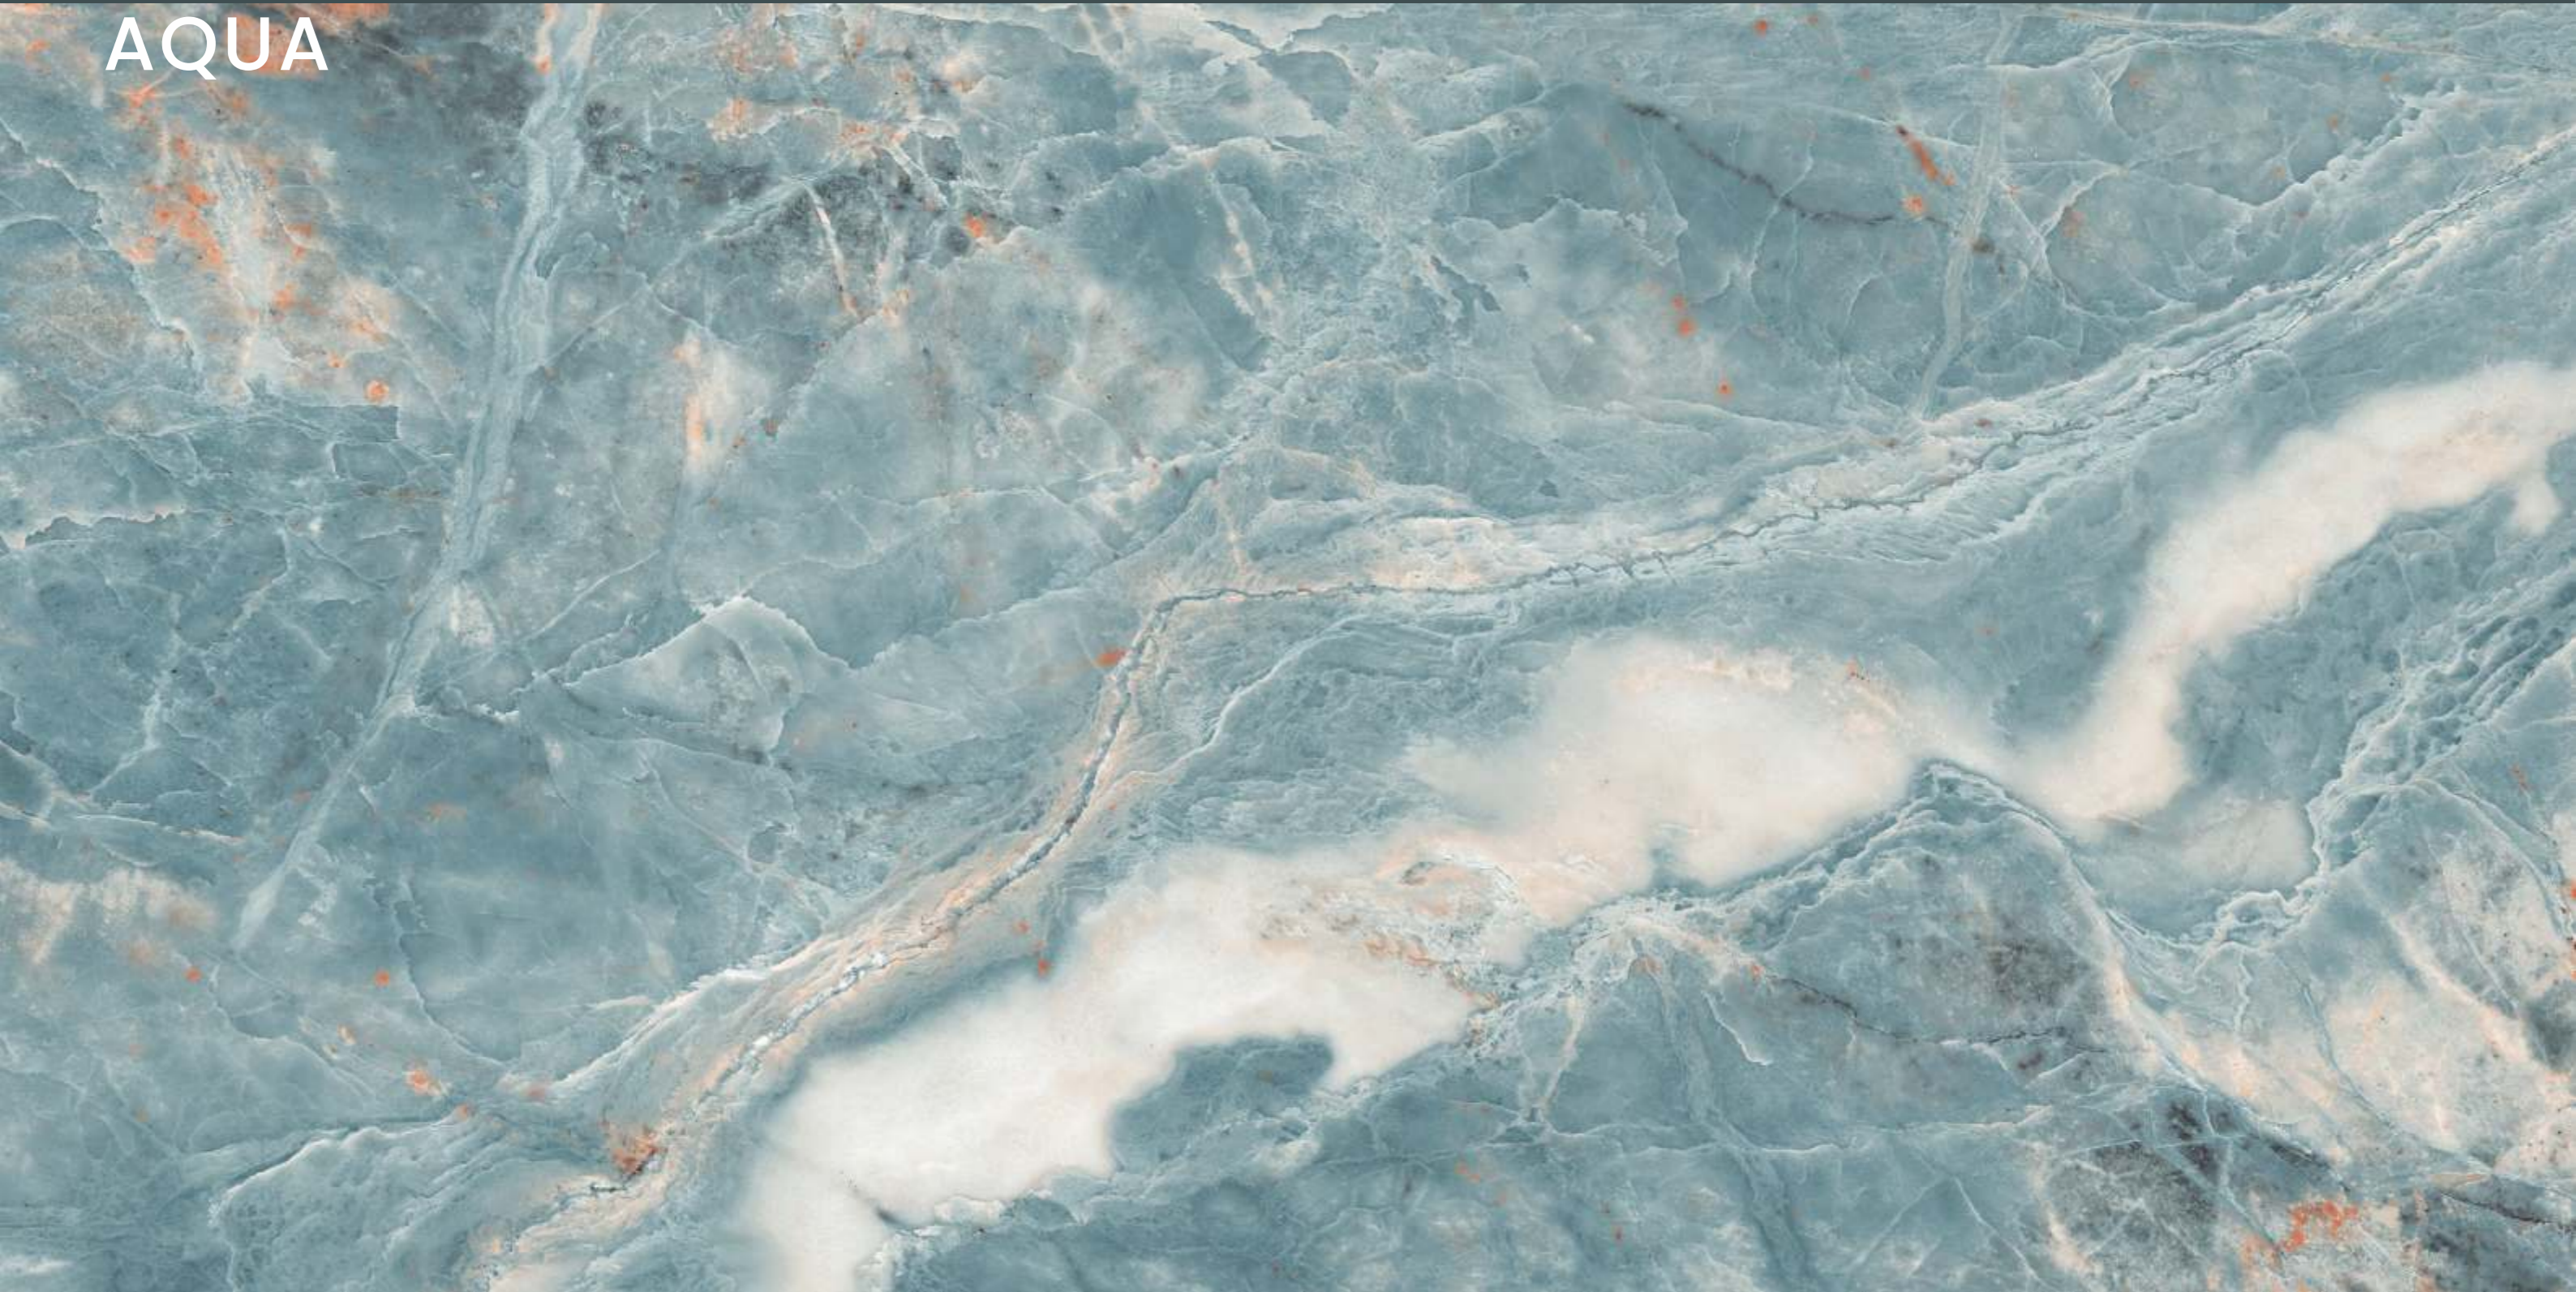

SIZE
600x
1200MM

Series
GLOSSY

Random
04

ALCORA RED

AMAZONITE
AQUA

AMAZONITE AQUA

SIZE
600x
1200MM

Series
GLOSSY