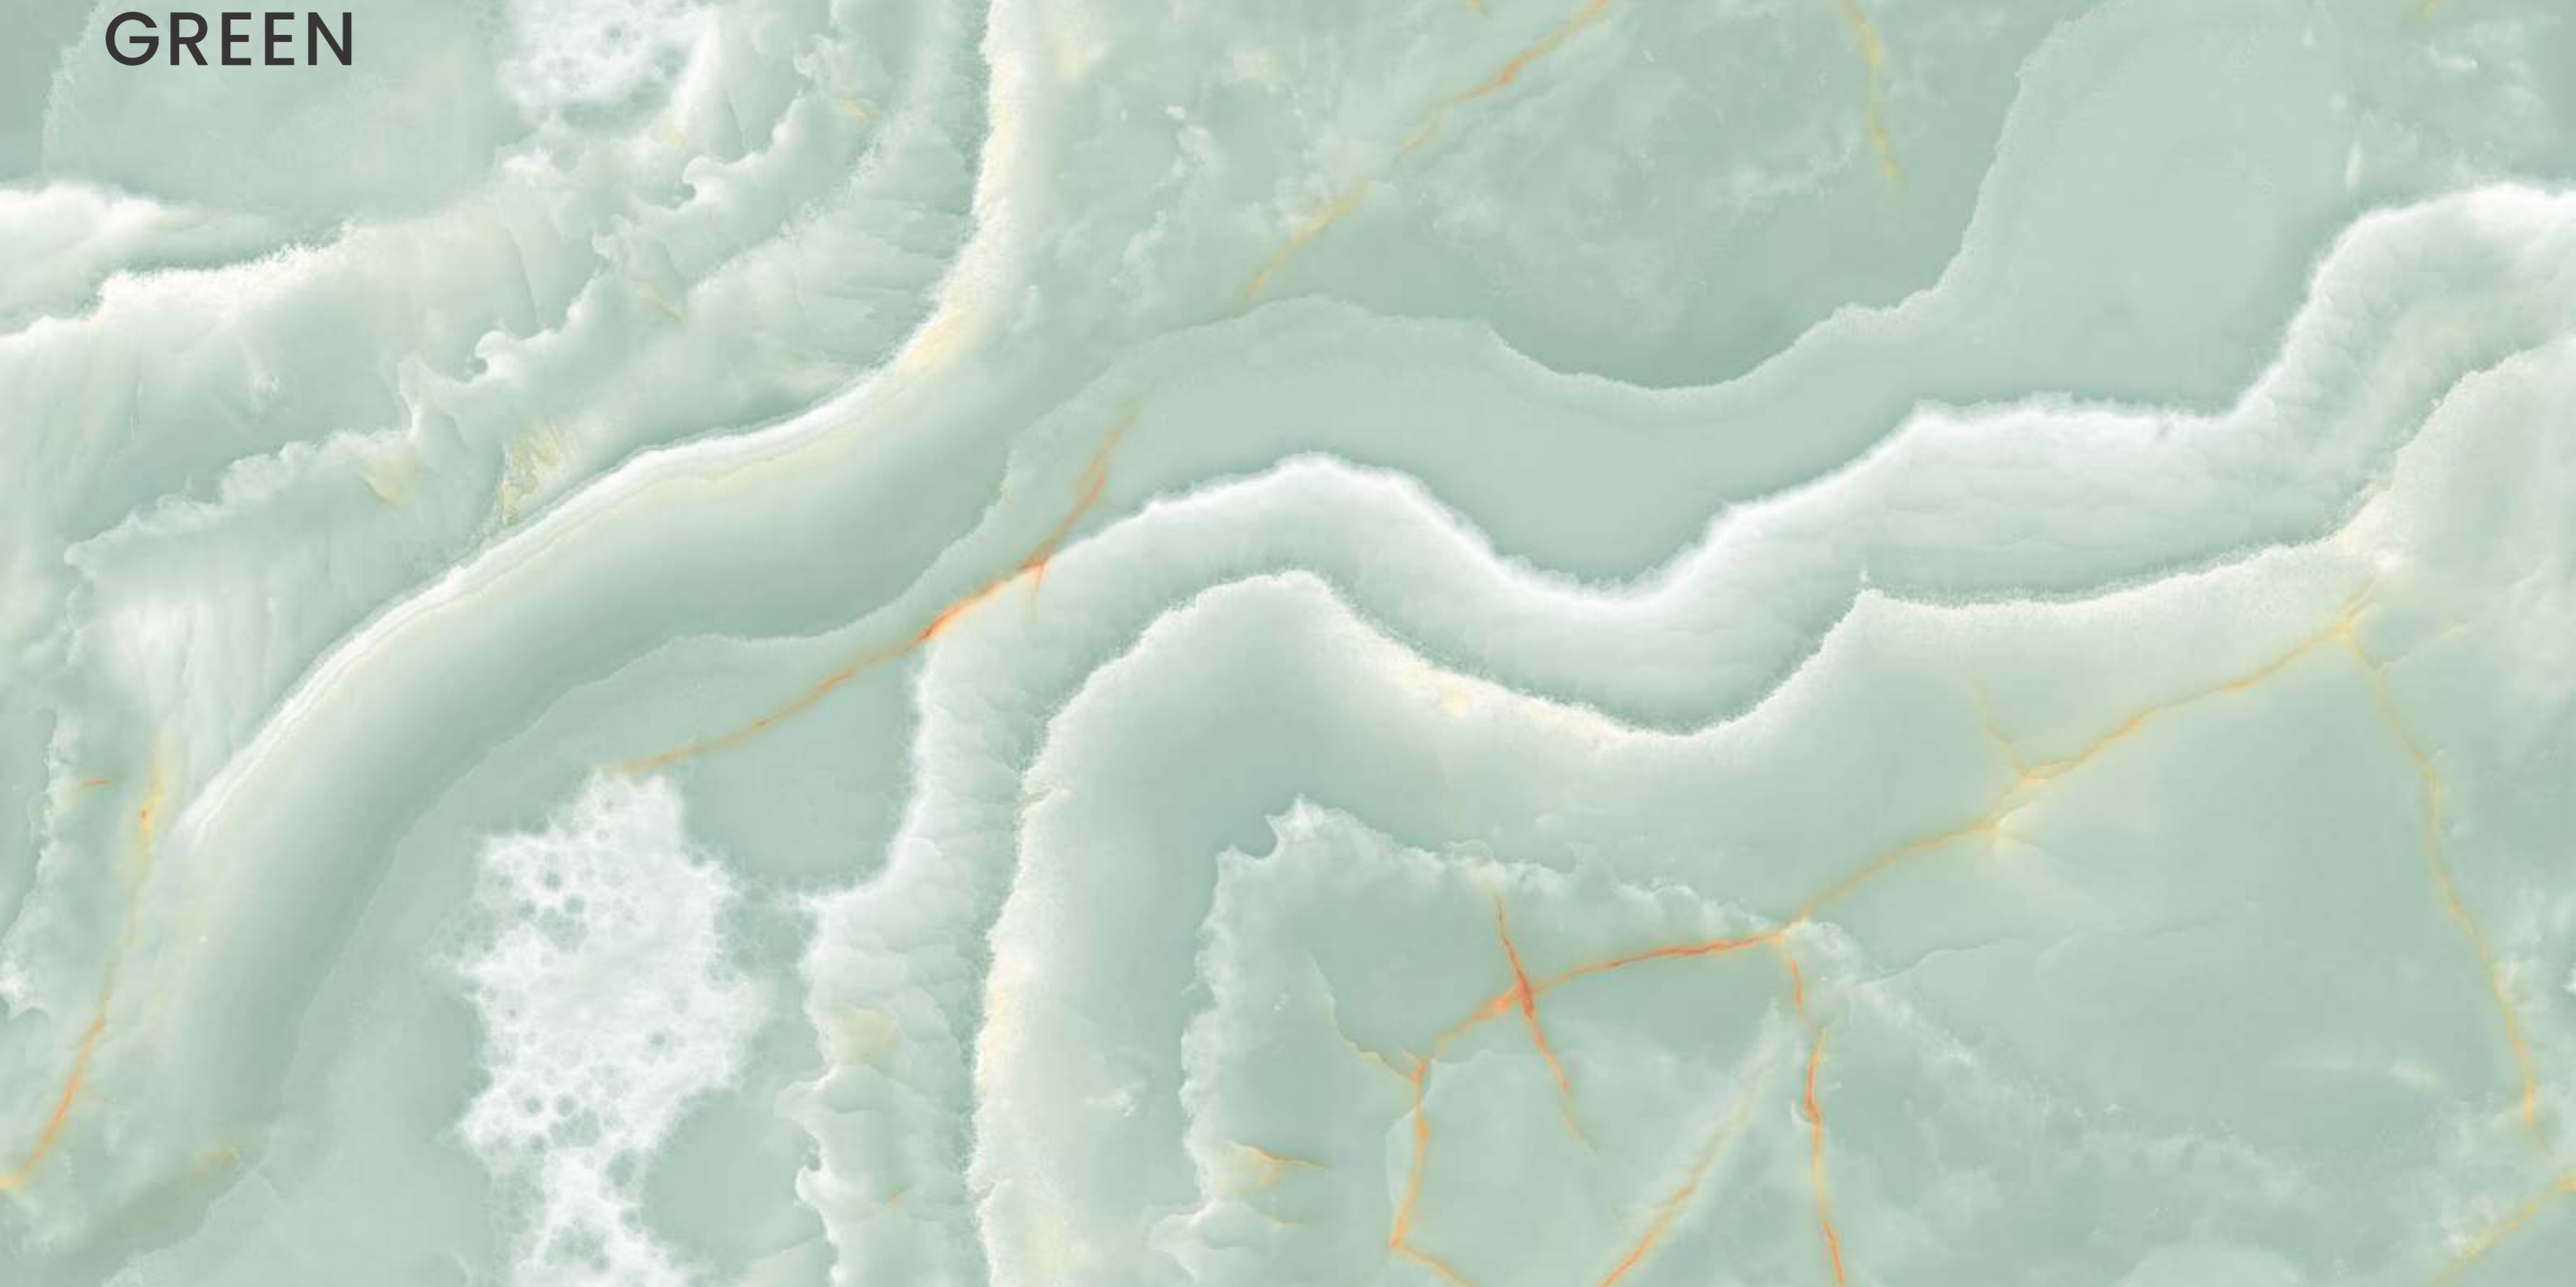

SIZE
600x
1200MM

Series
GLOSSY

Random
04

NICCOLO YELLOW

**ONYX BLAZE
GREEN**

ONYX BLAZE GREEN

SIZE
600x
1200MM

Series
GLOSSY