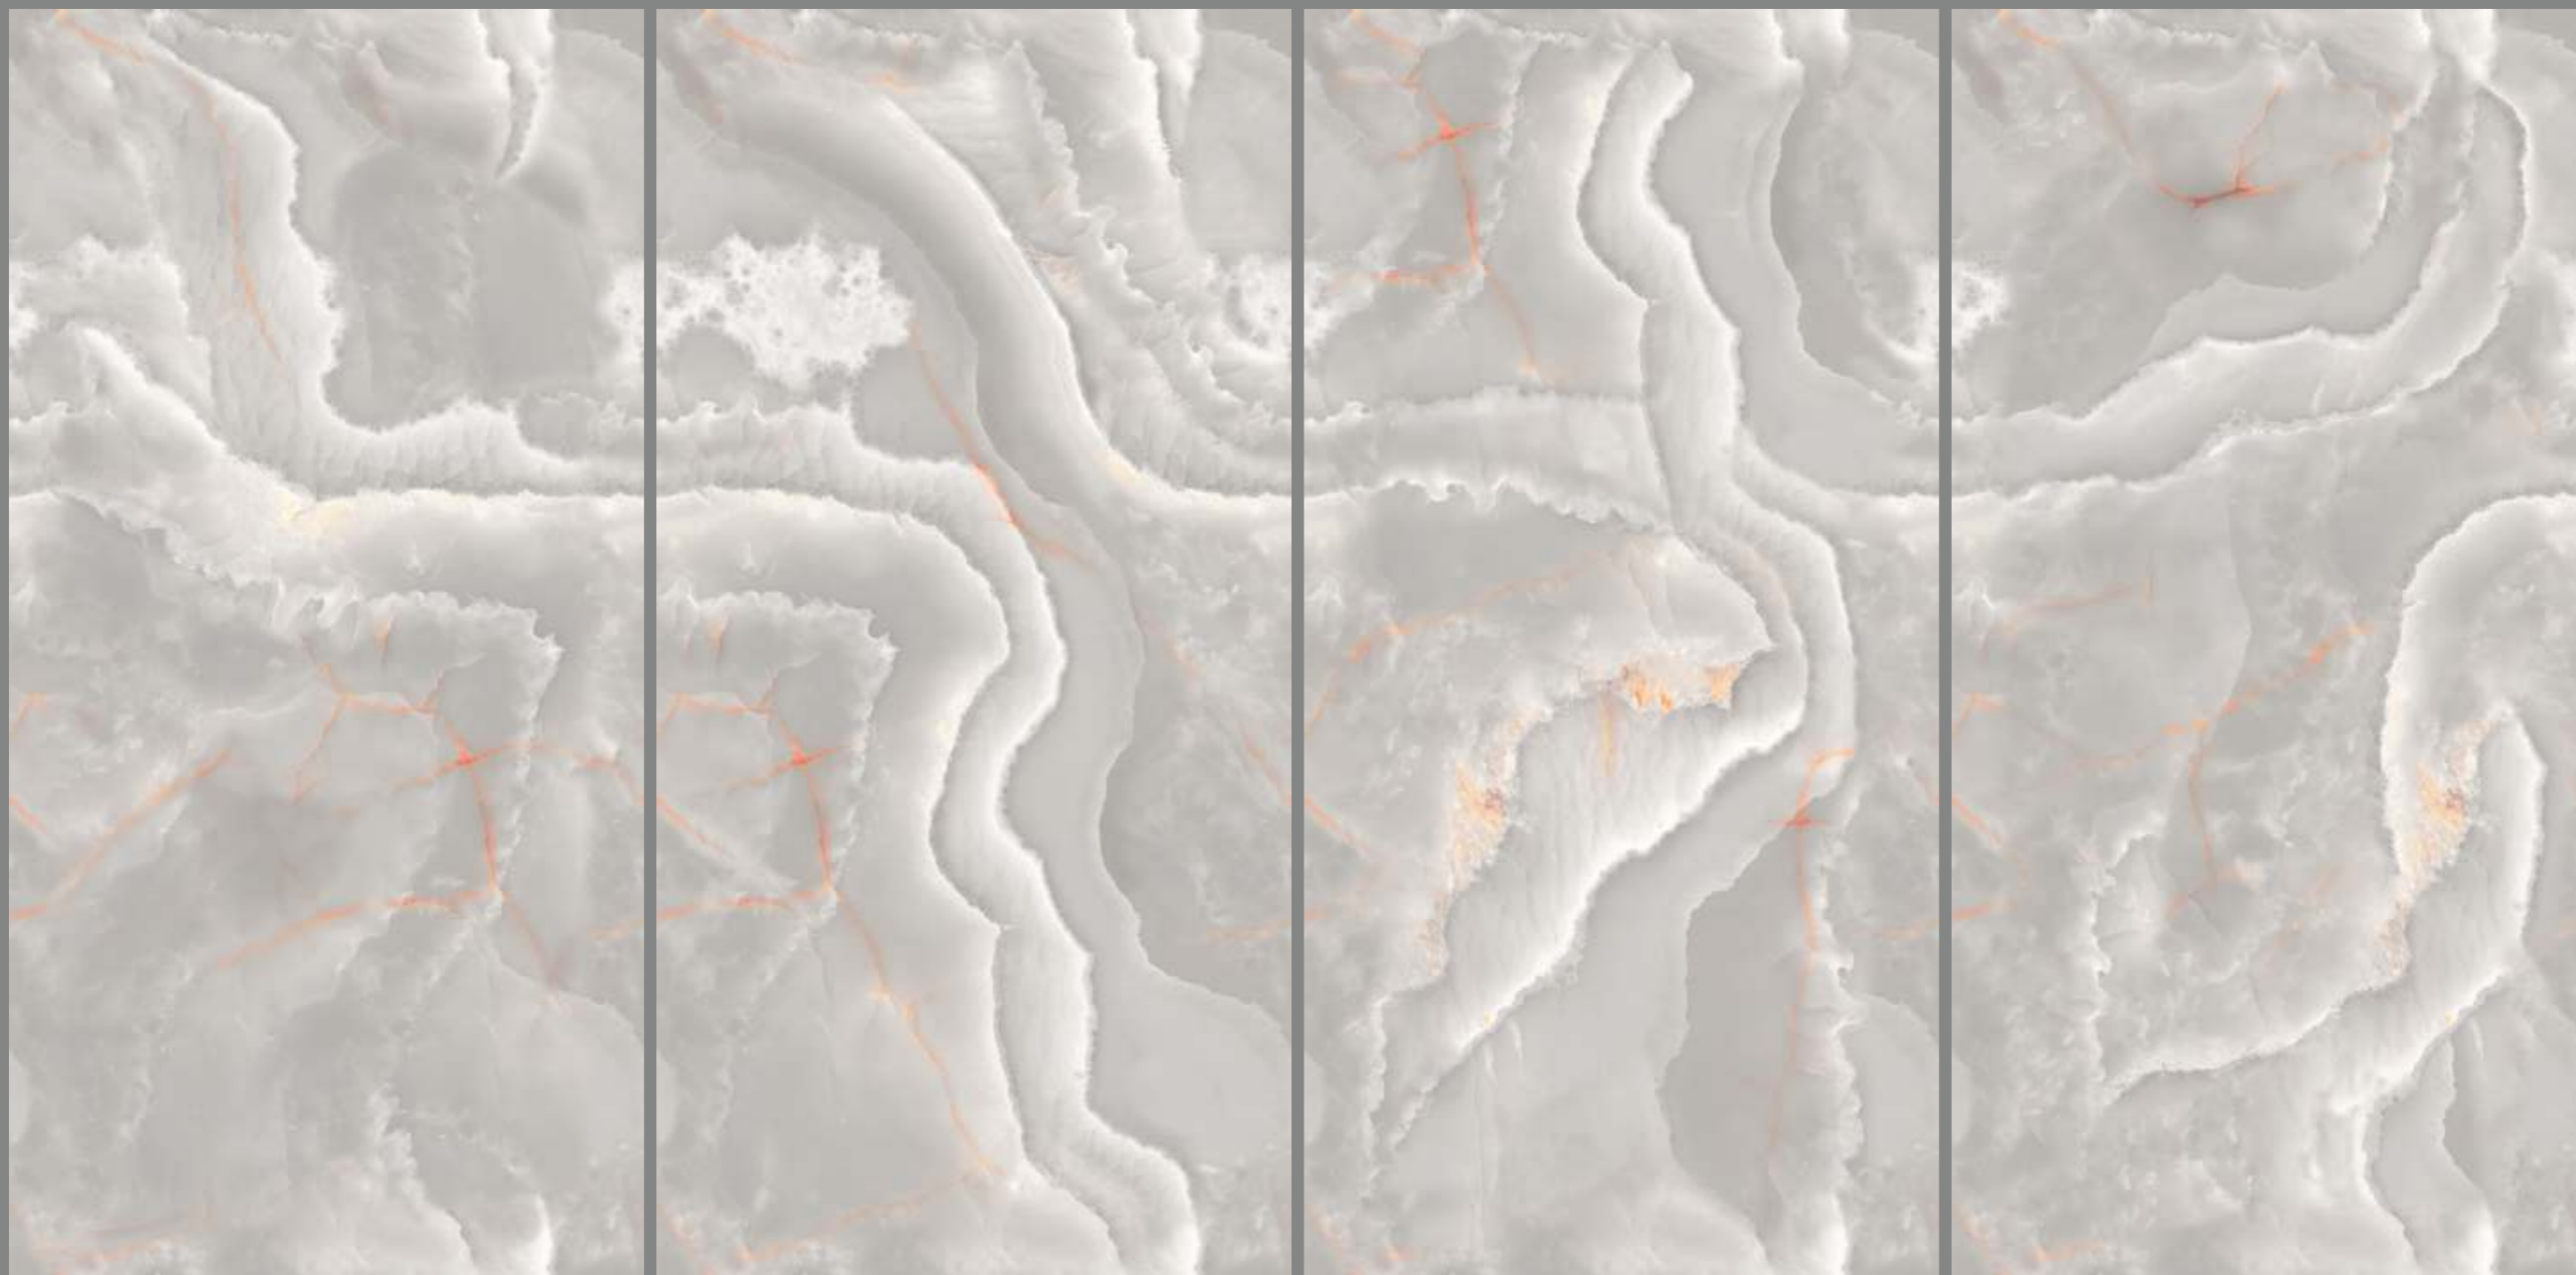

ONYX BLAZE GREY

SIZE
600x
1200MM

Series
GLOSSY

Random
04