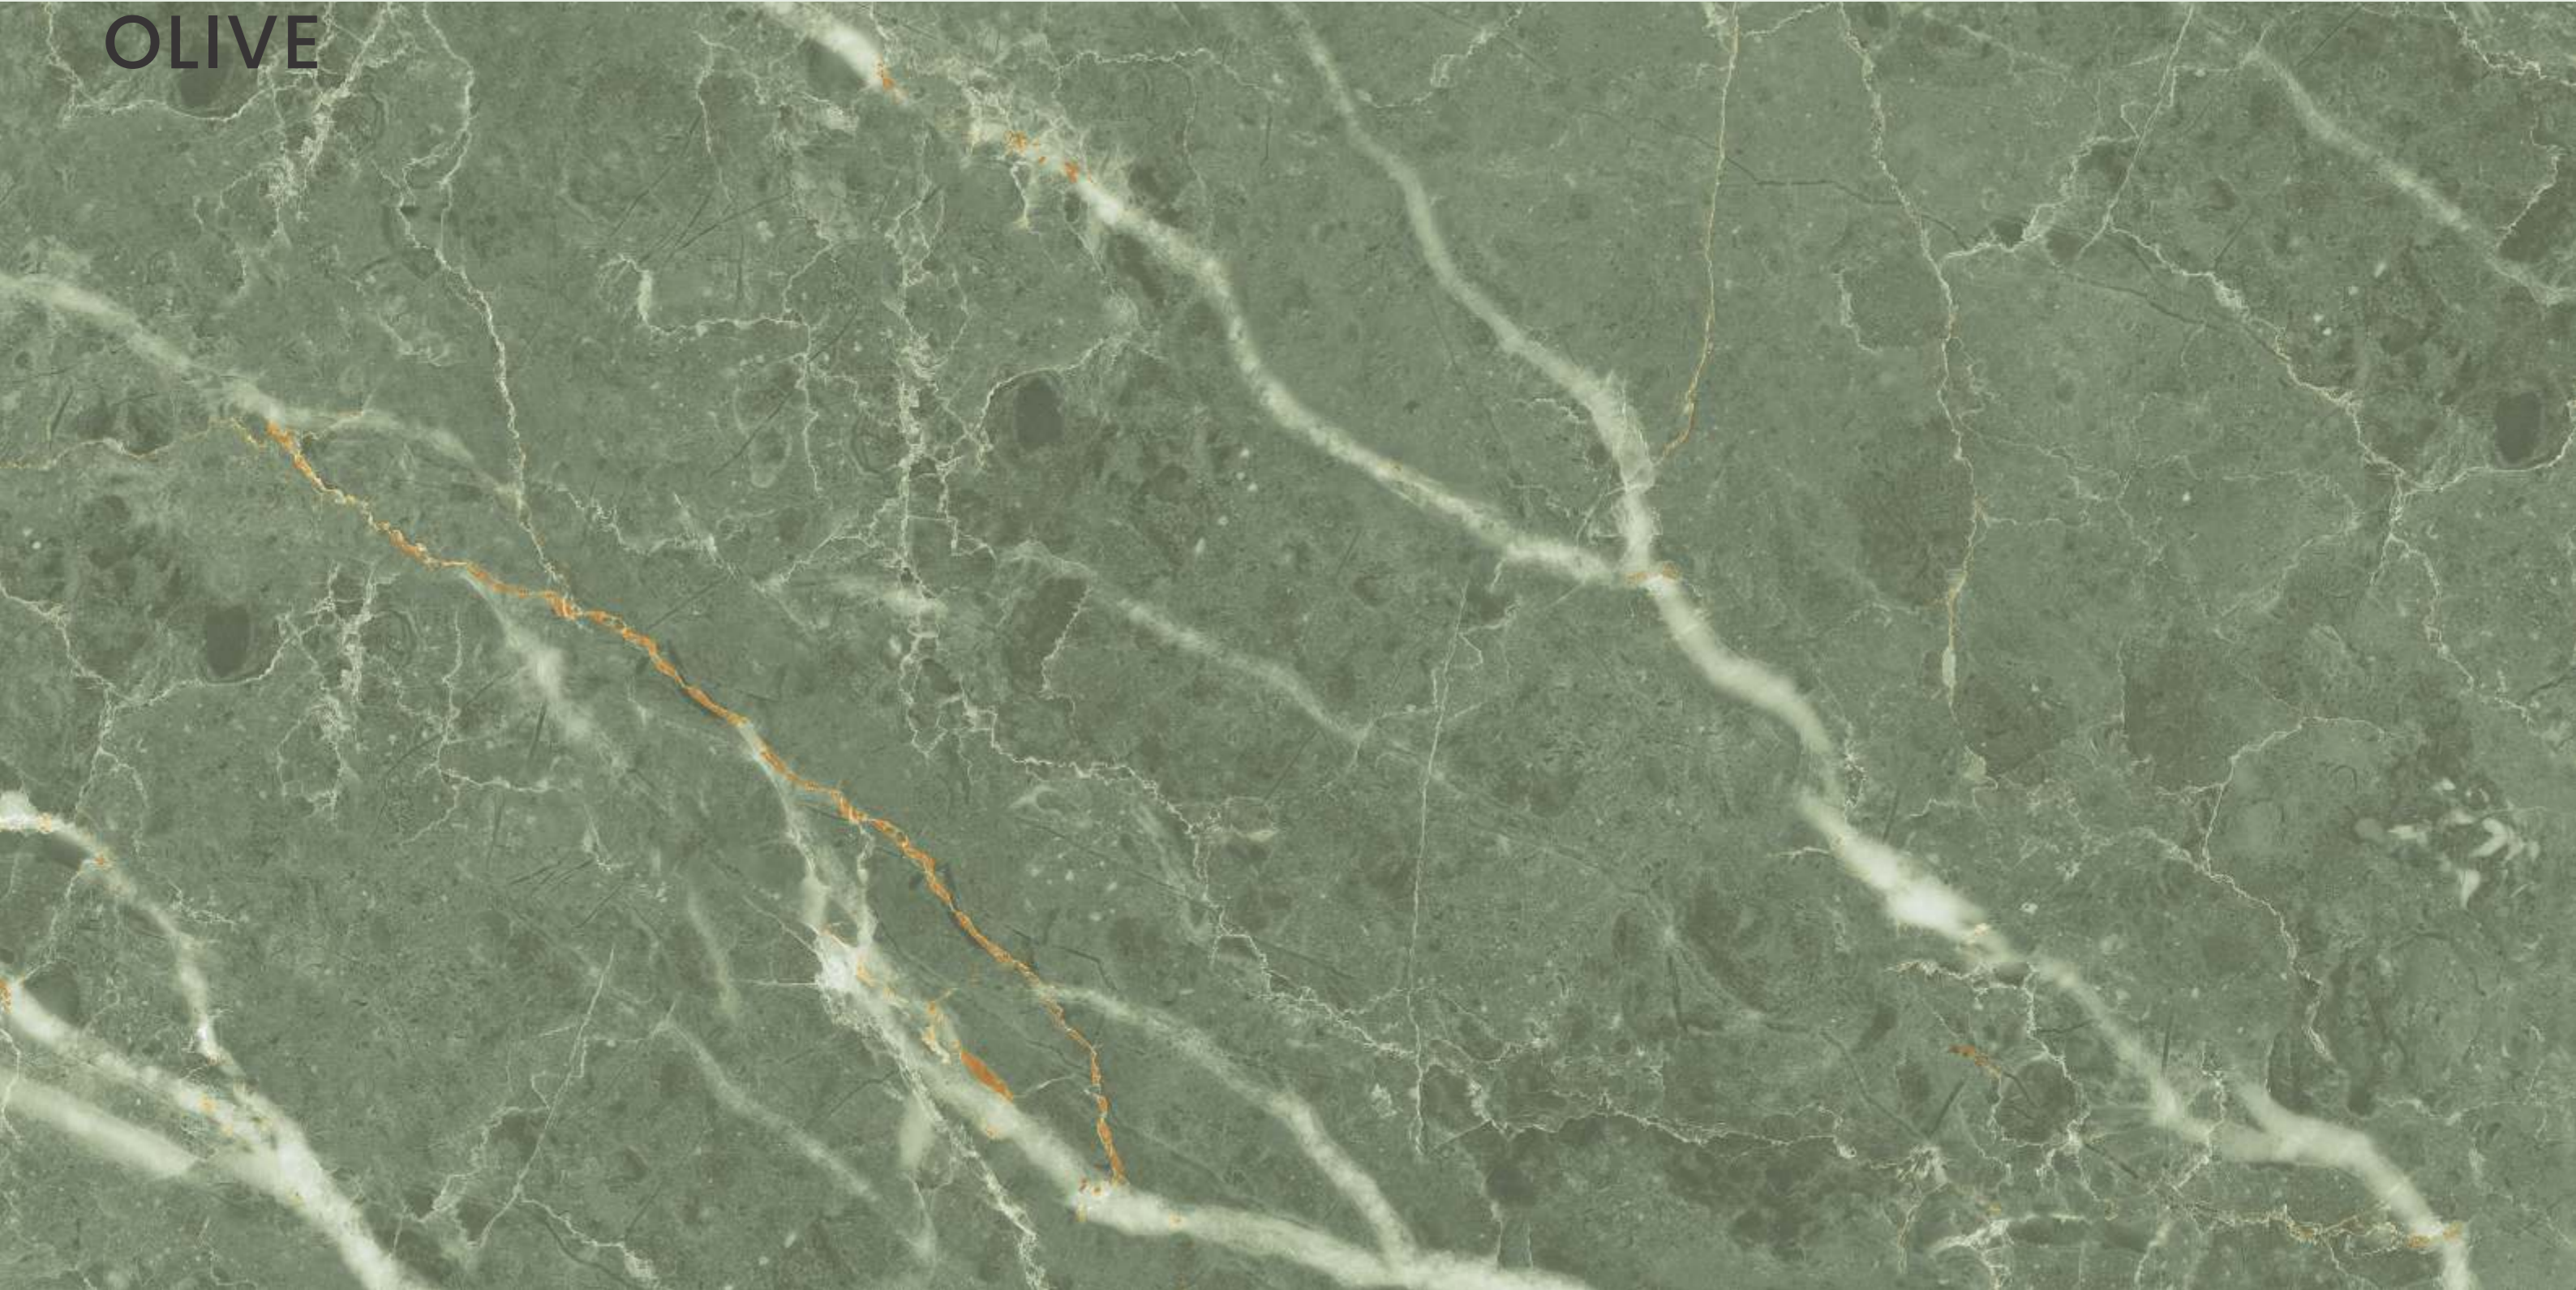

LAVA
OLIVE

LAVA OLIVE

SIZE
600x
1200MM

Series
GLOSSY

Random
04

LAVA OLIVE

MARMO
BEIGE

MARMO BEIGE