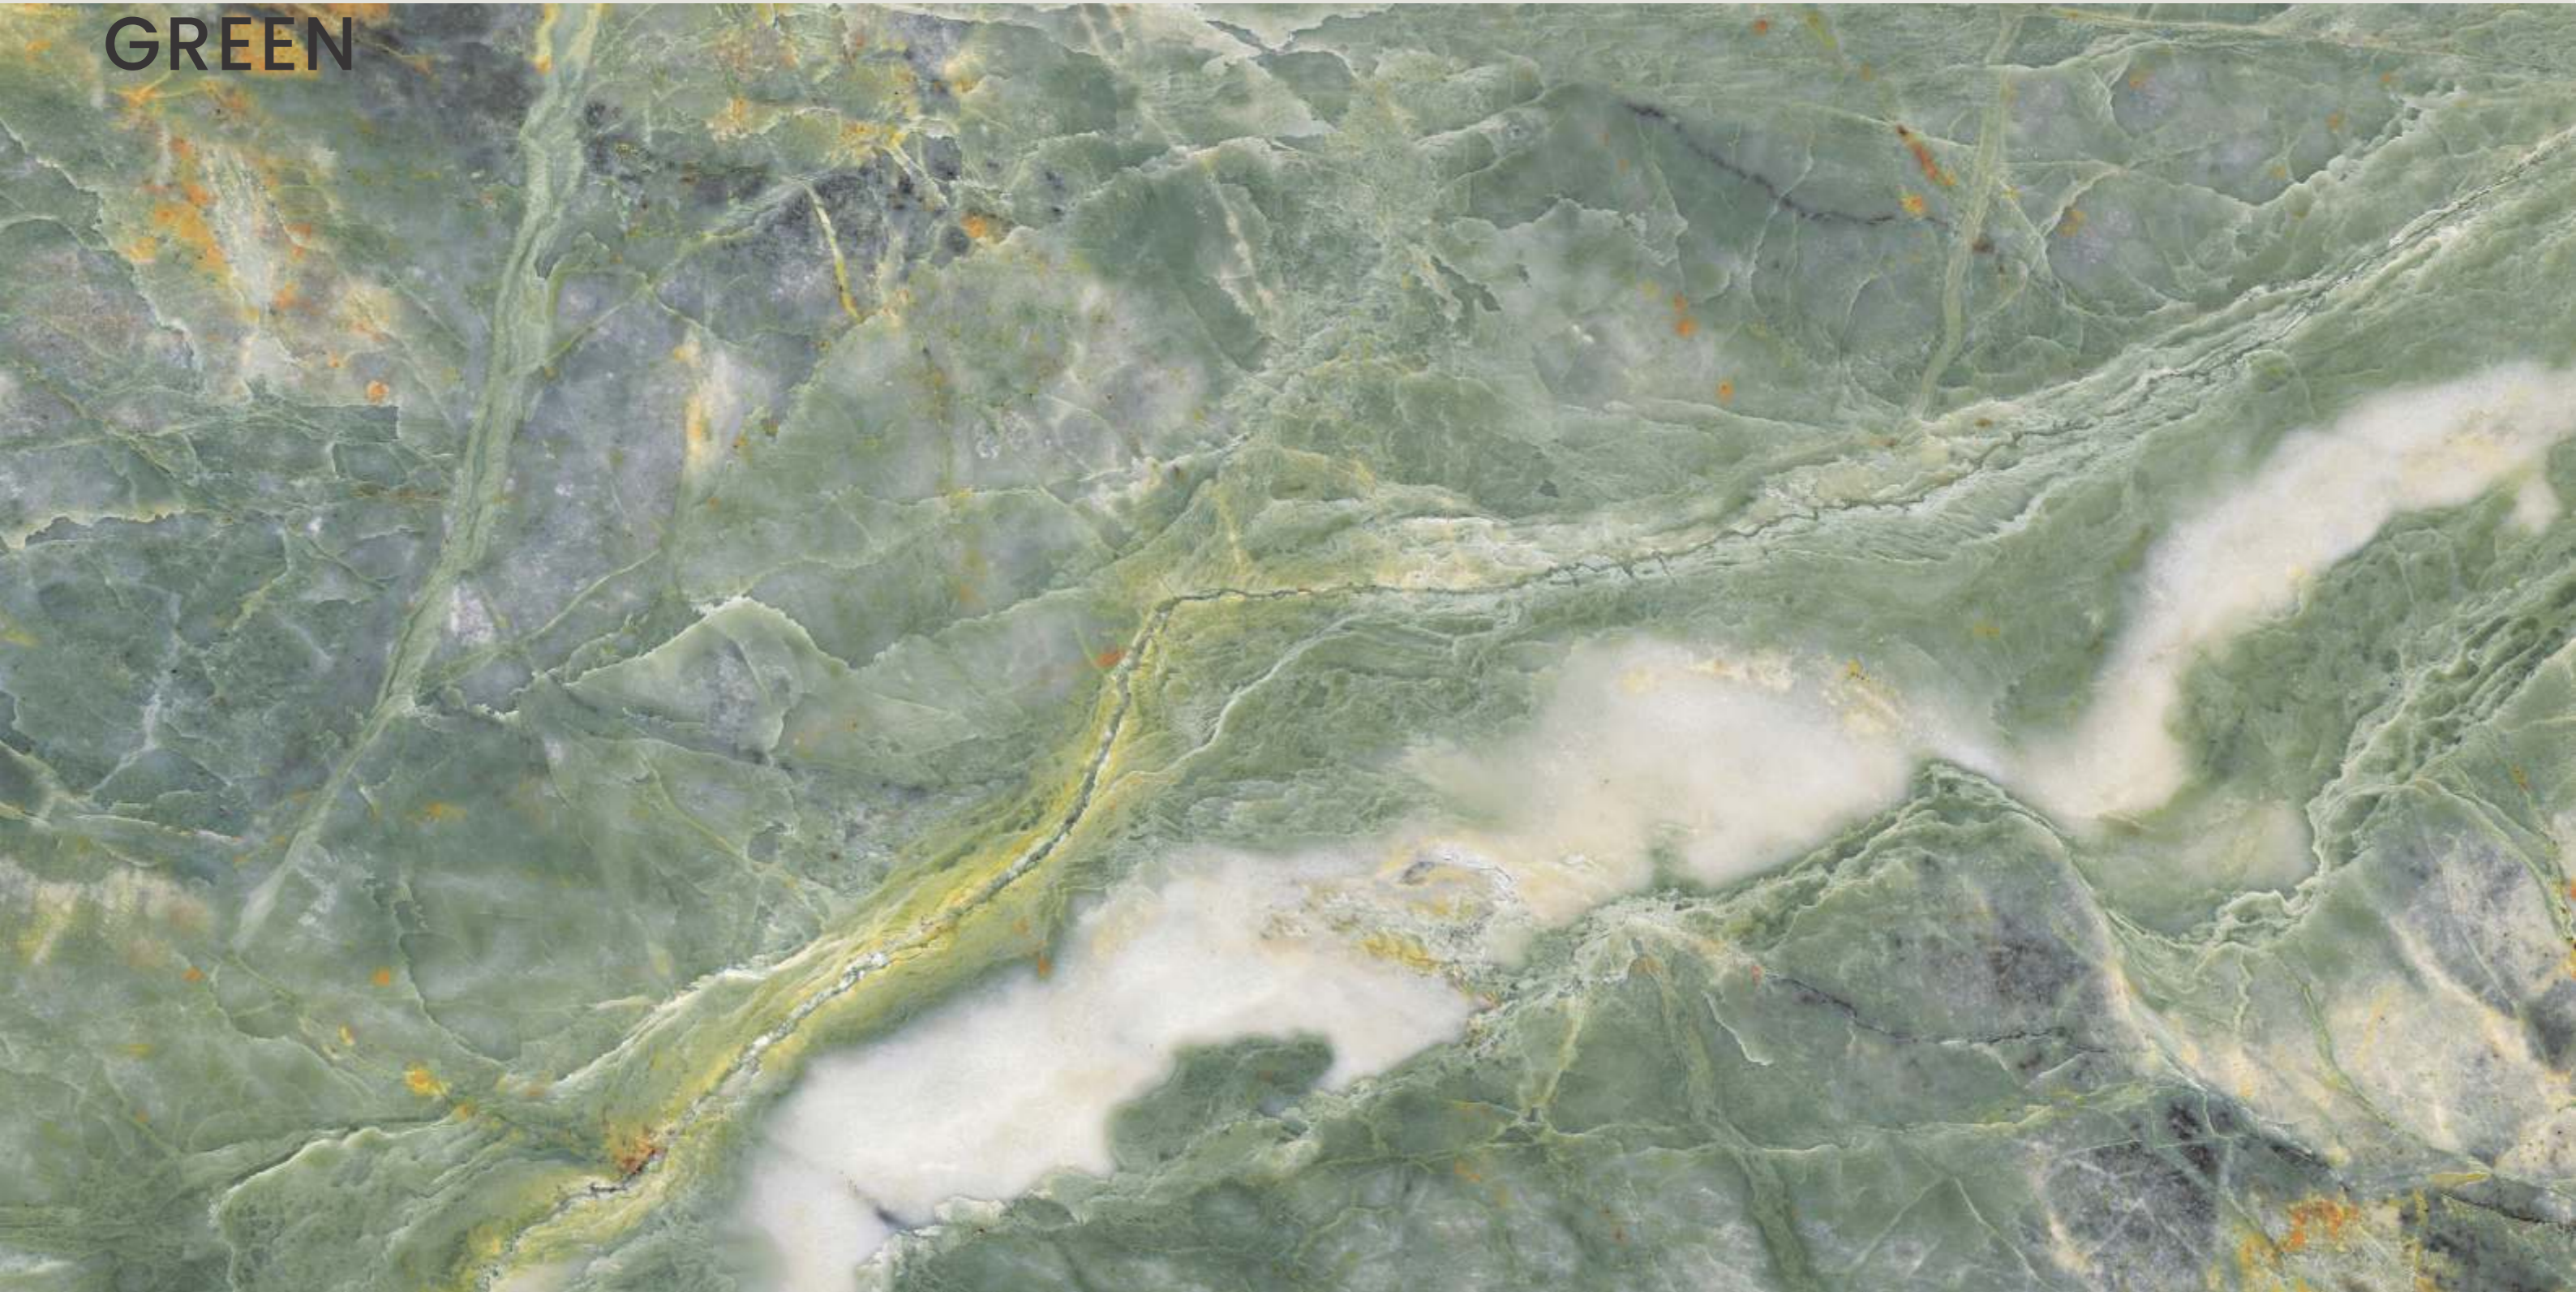

**AMAZONITE
GREEN**