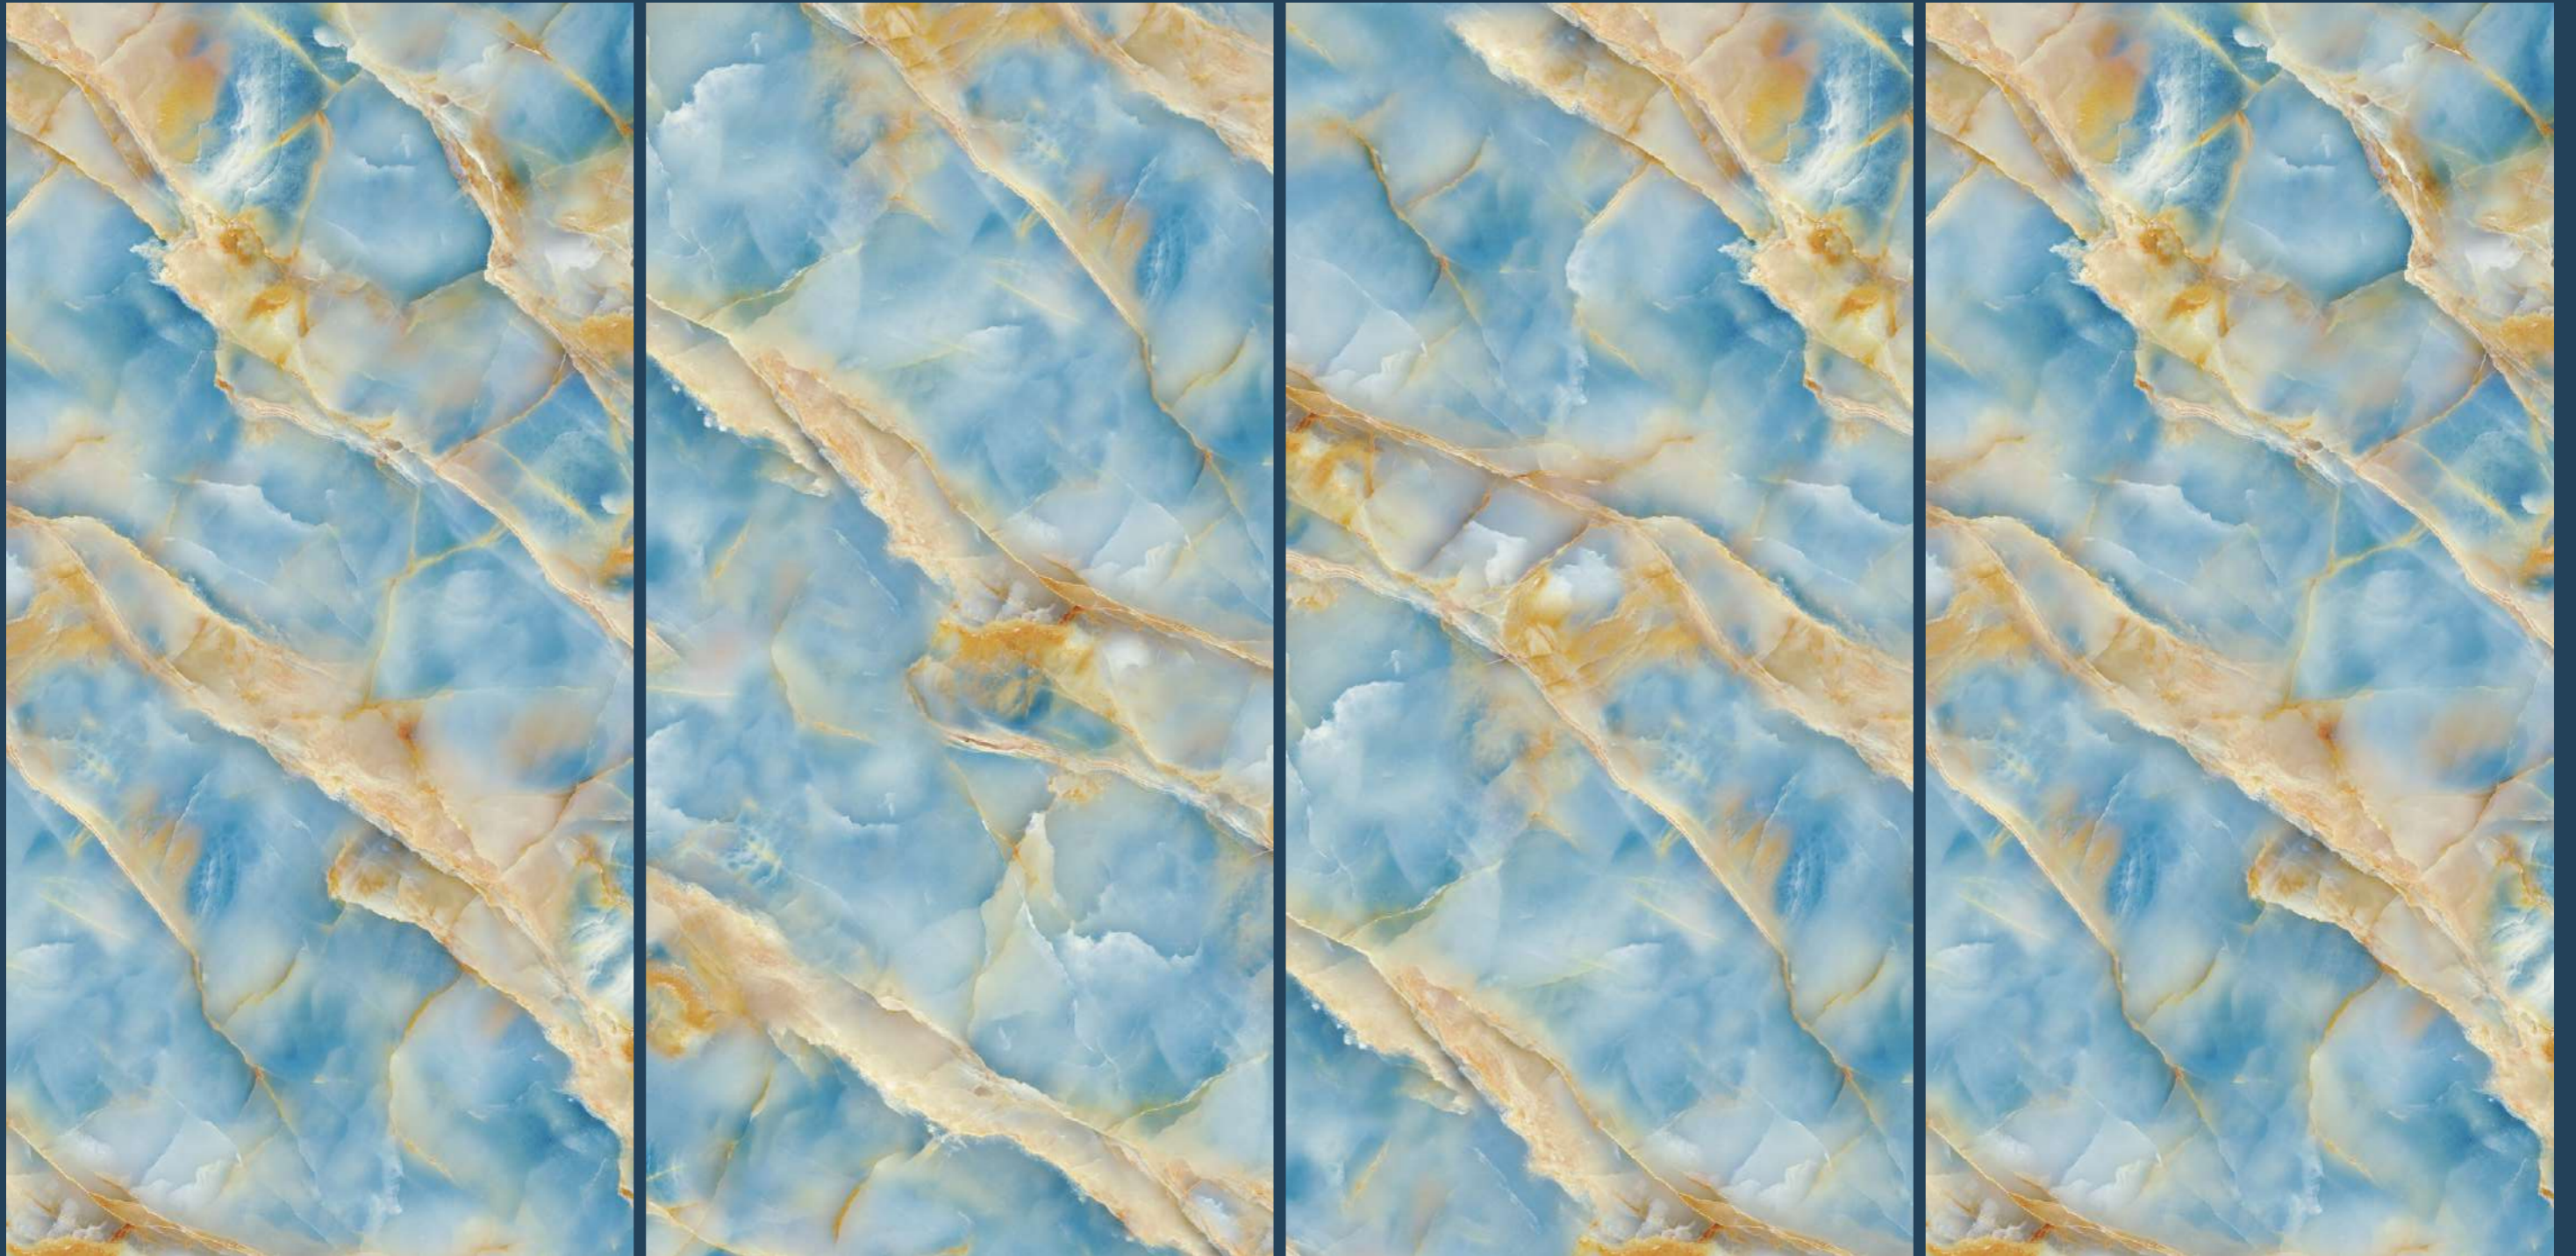

1037
AQUA

SIZE
600x
1200MM

Series
GLOSSY

Random
03