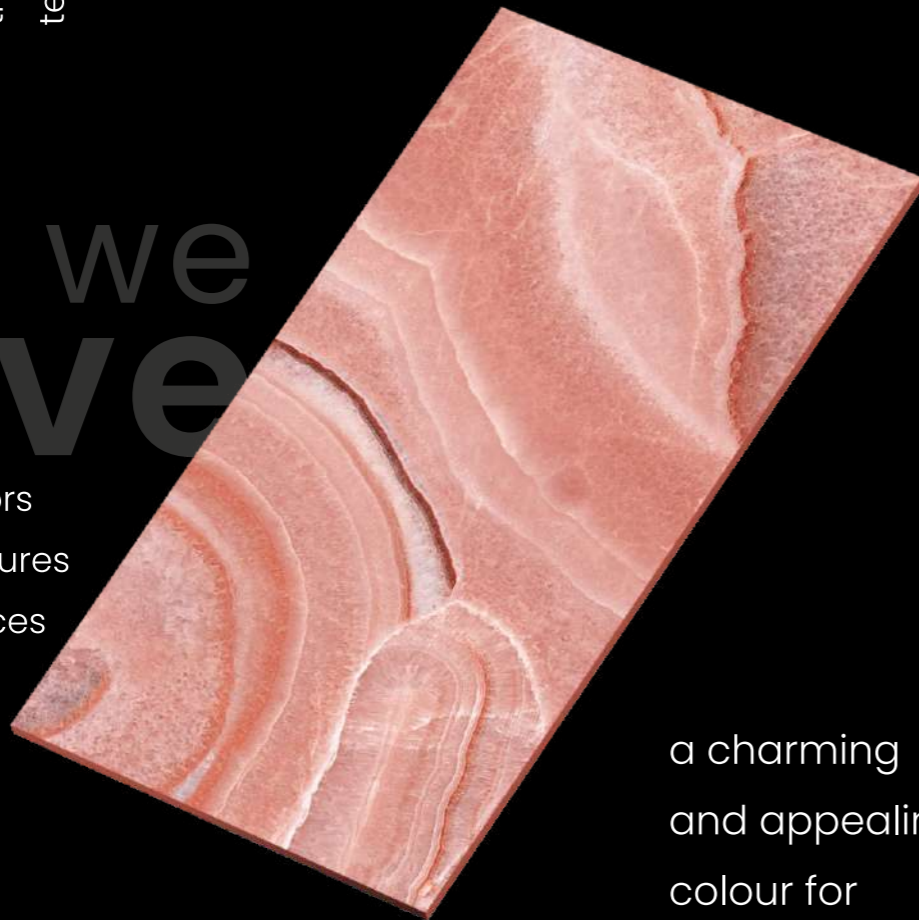

the soft colors and the textures of the surfaces

we love

the soft colors and the textures of the surfaces

a charming and appealing colour for outstanding interior