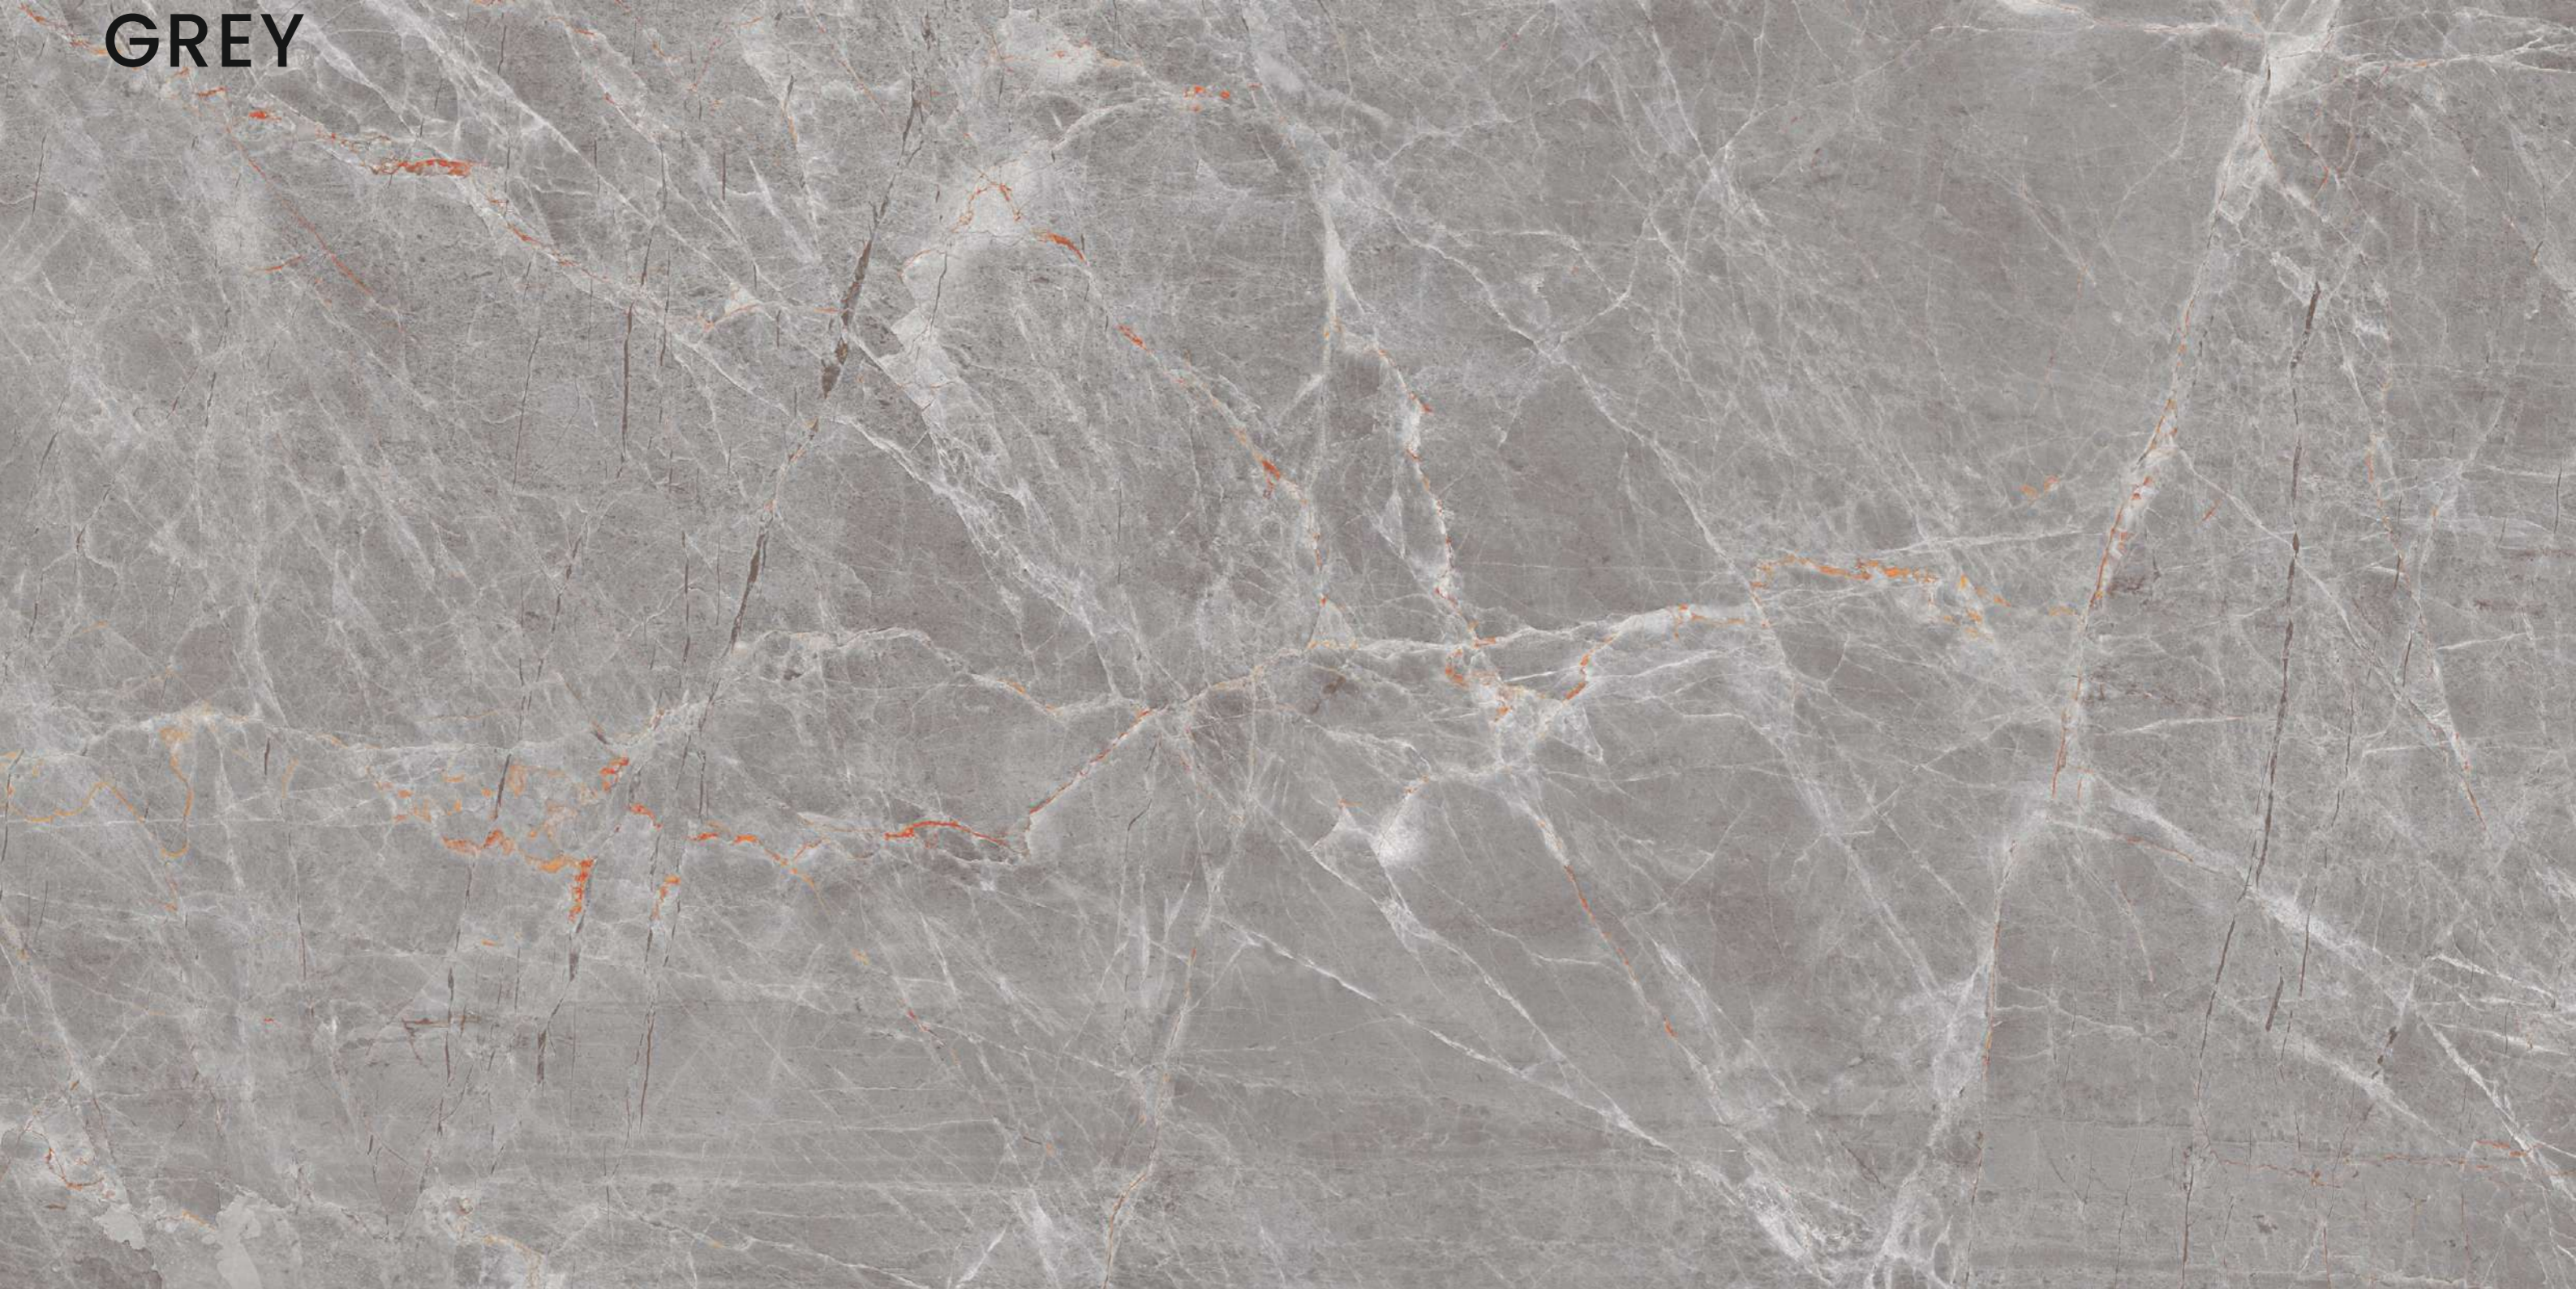

1032 AQUA

SIZE
600x
1200MM

Series
GLOSSY

Random
03

1032

GREY

**1032
GREY**

SIZE
600x
1200MM