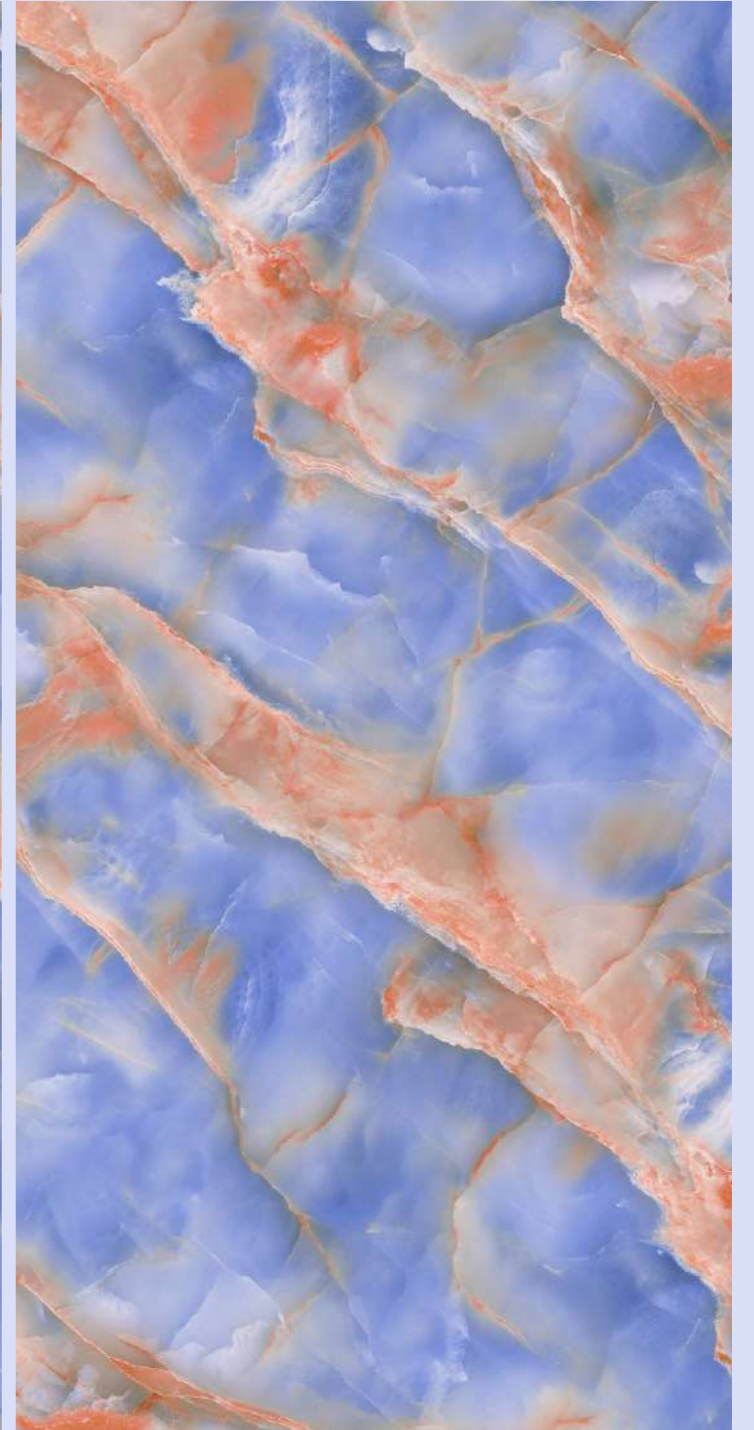

Random
03

1037

RED

1037
RED

SIZE
600x
1200MM

Series
GLOSSY

Random
03

1037
WHITE