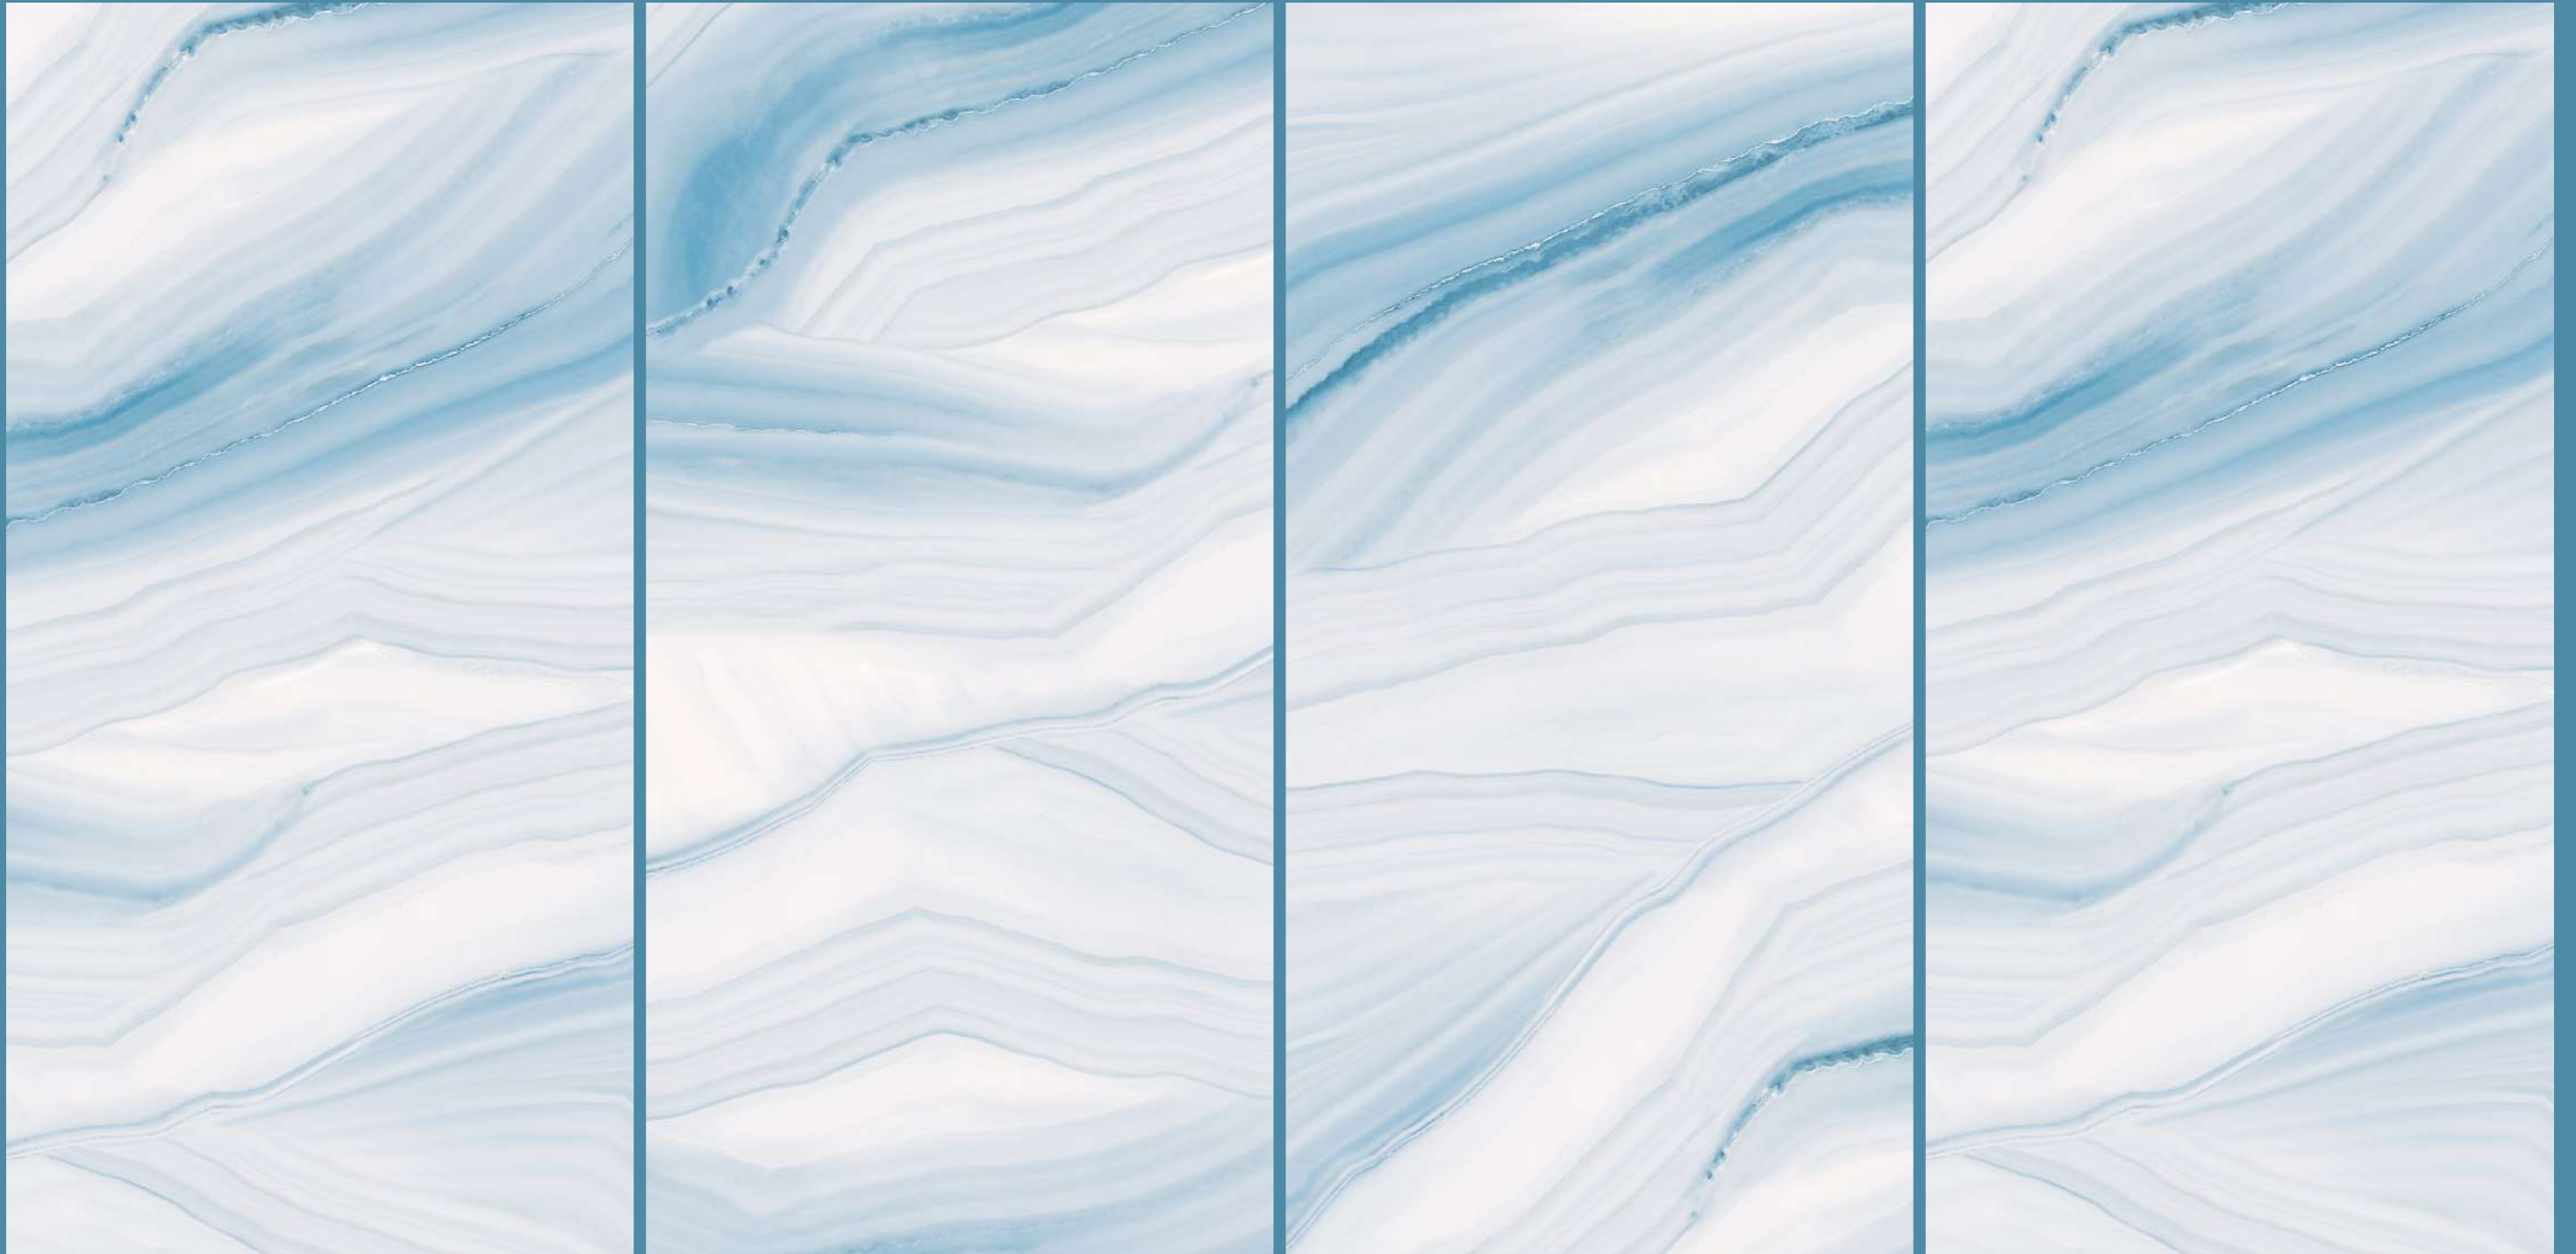

1038

SIZE
600x
1200MM

Series
GLOSSY

Random
03