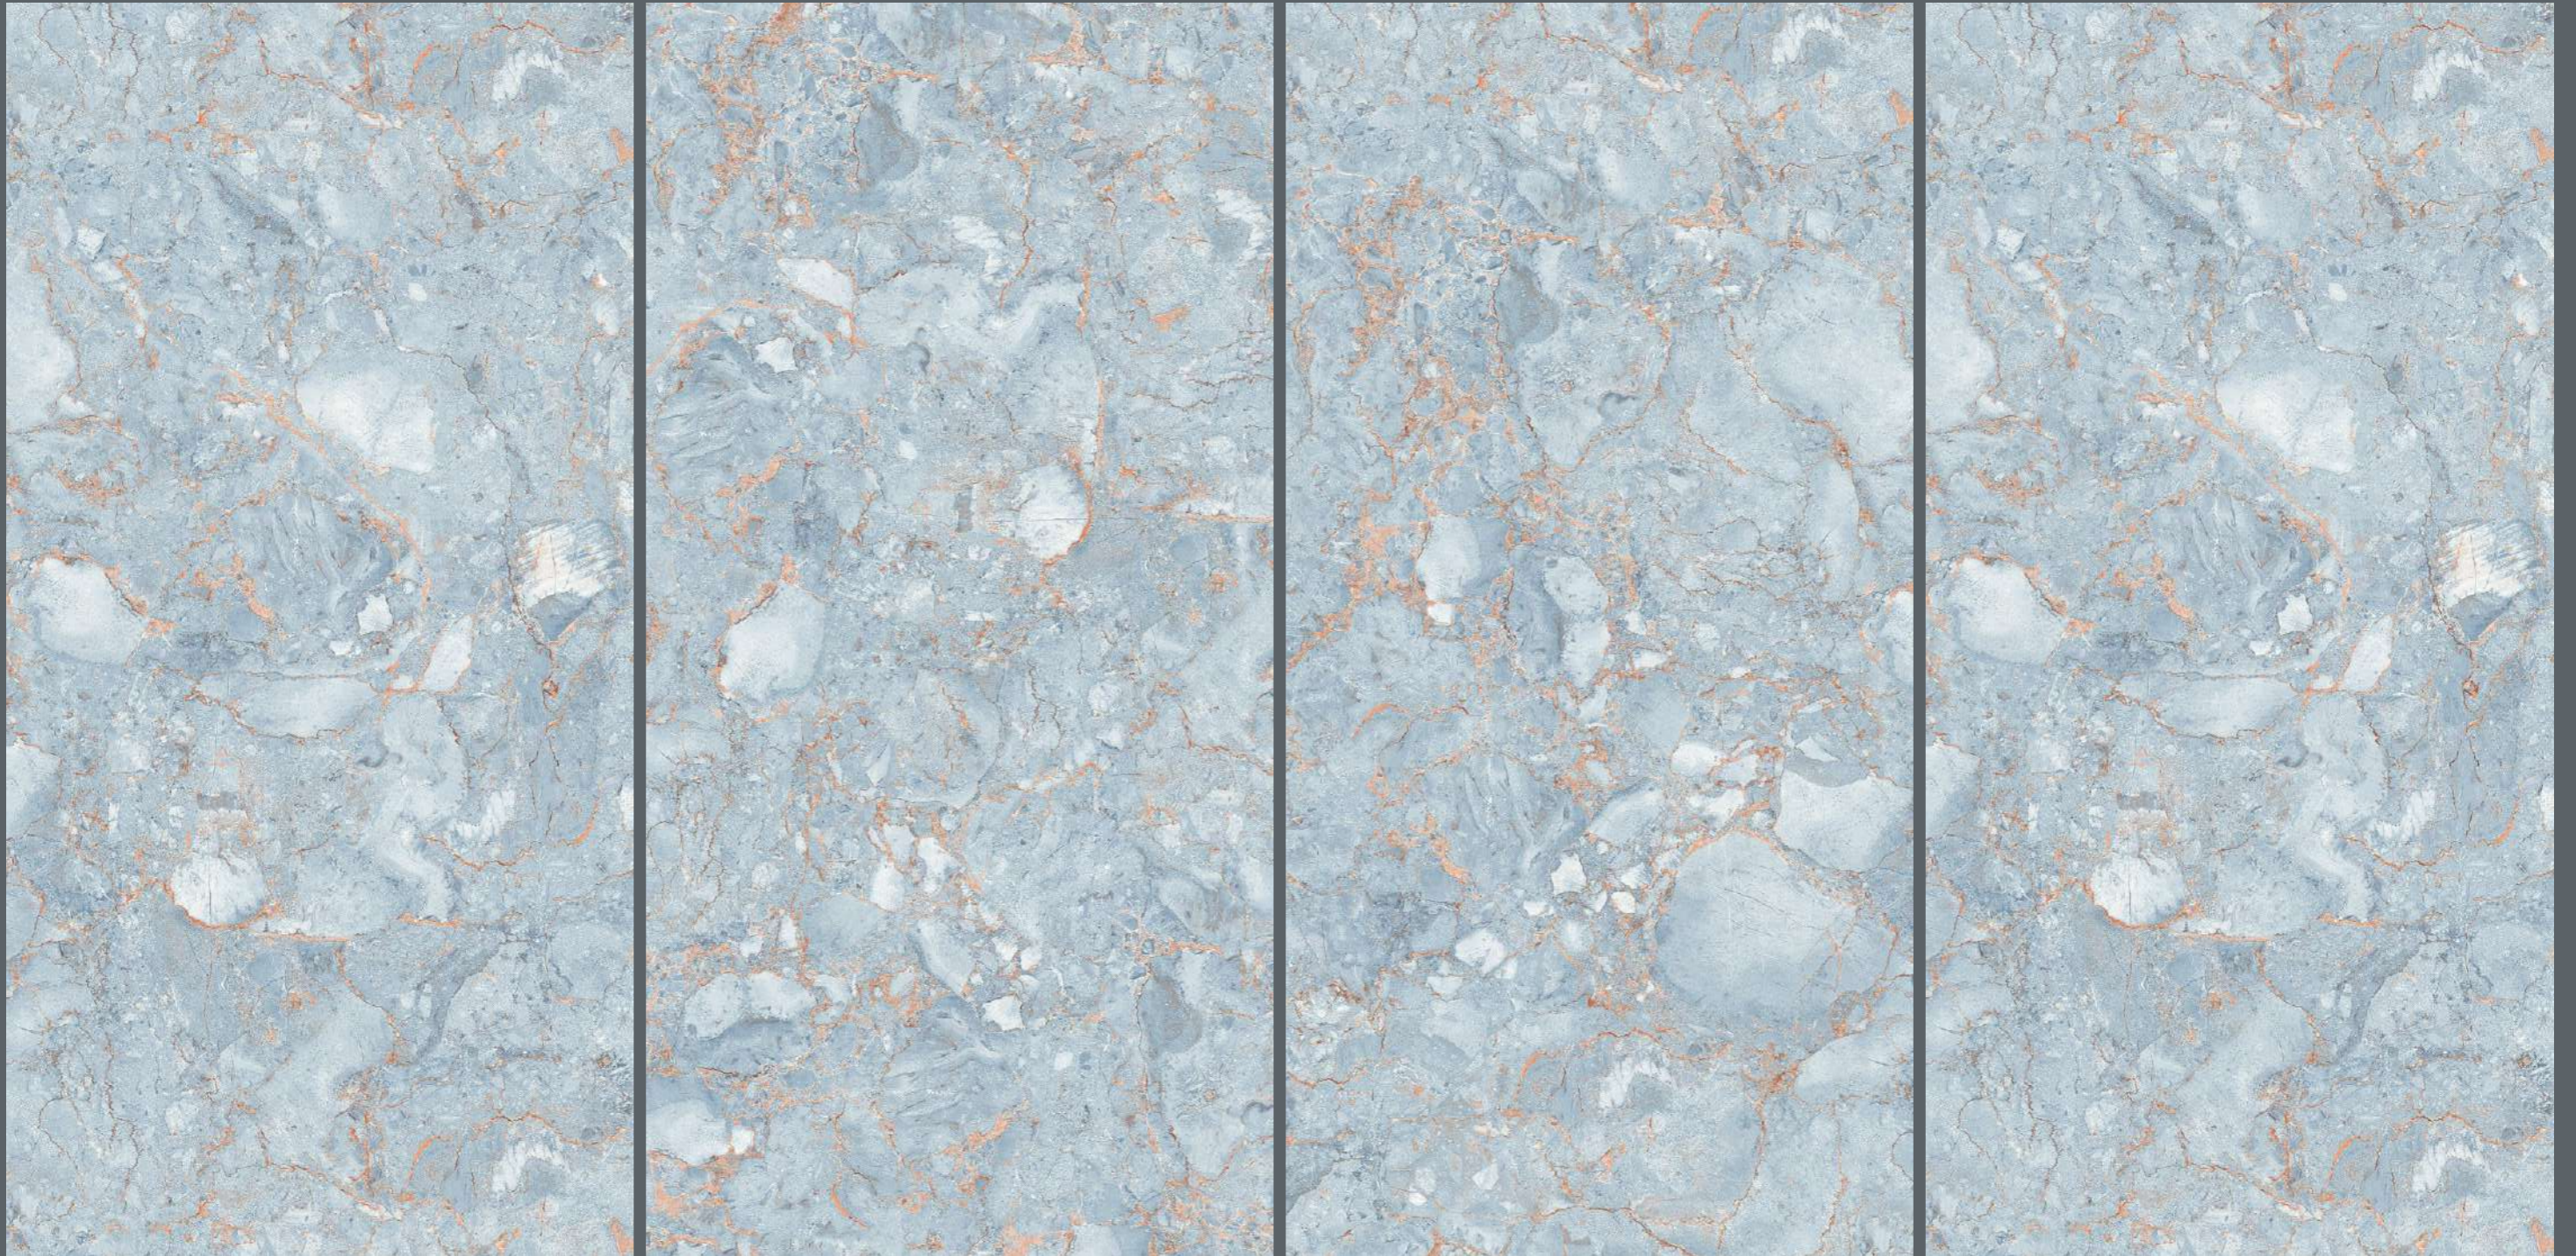

1026
AQUA

SIZE
600x
1200MM

Series
GLOSSY

Random
03