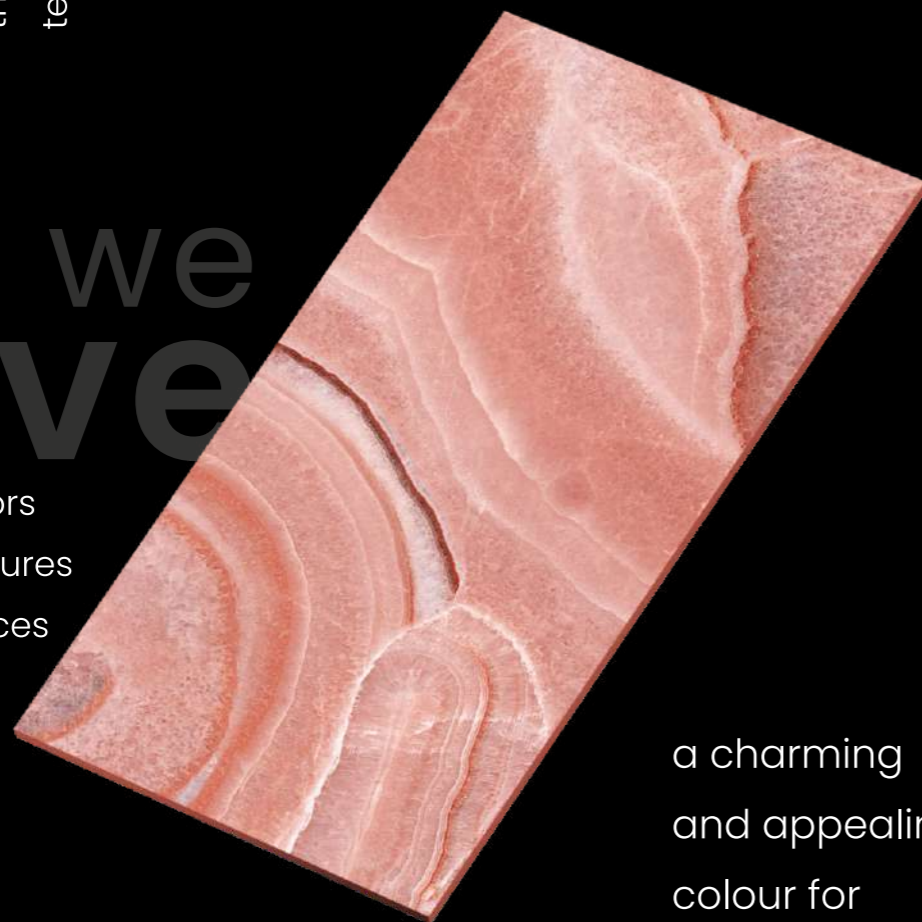

the soft colors and the textures of the surfaces

we love

the soft colors and the textures of the surfaces

a charming and appealing colour for outstanding interior