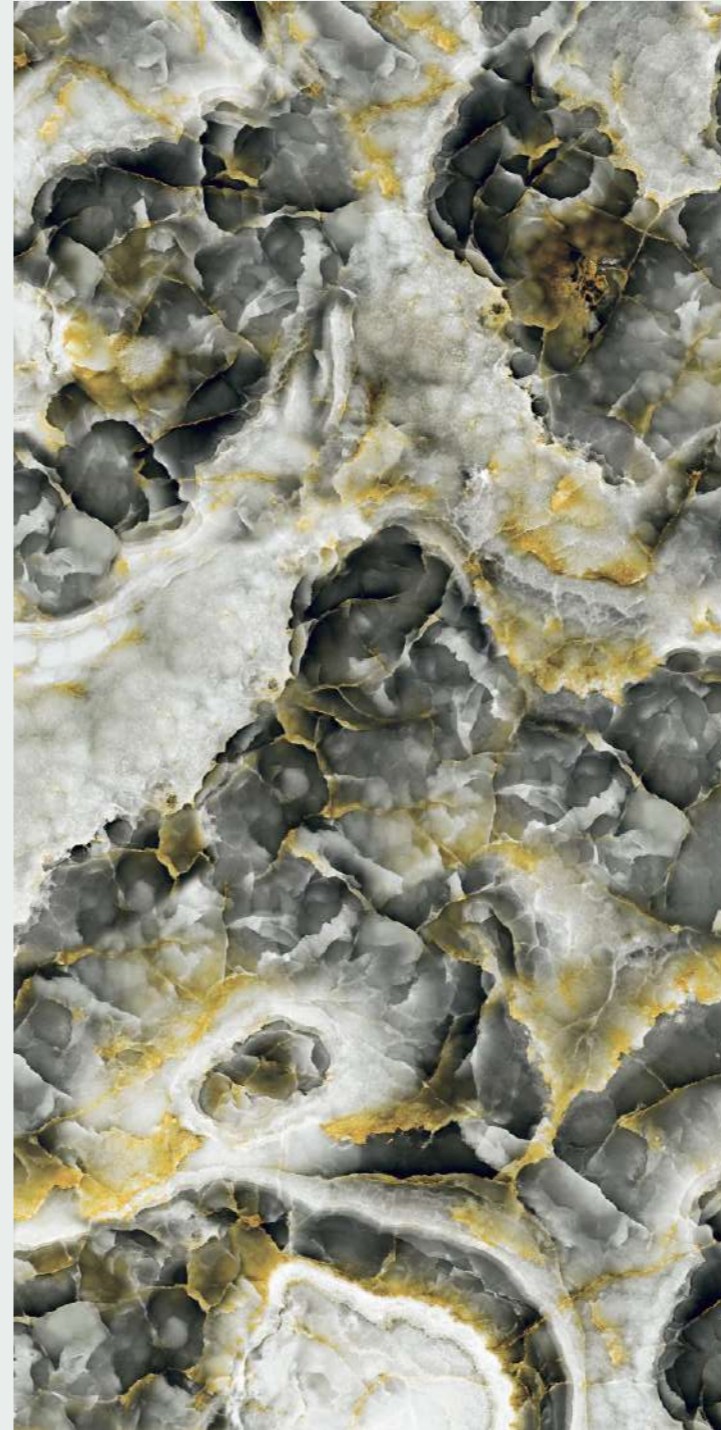

1001 YELLOW

SIZE
600x
1200MM

Series
GLOSSY

Random
03