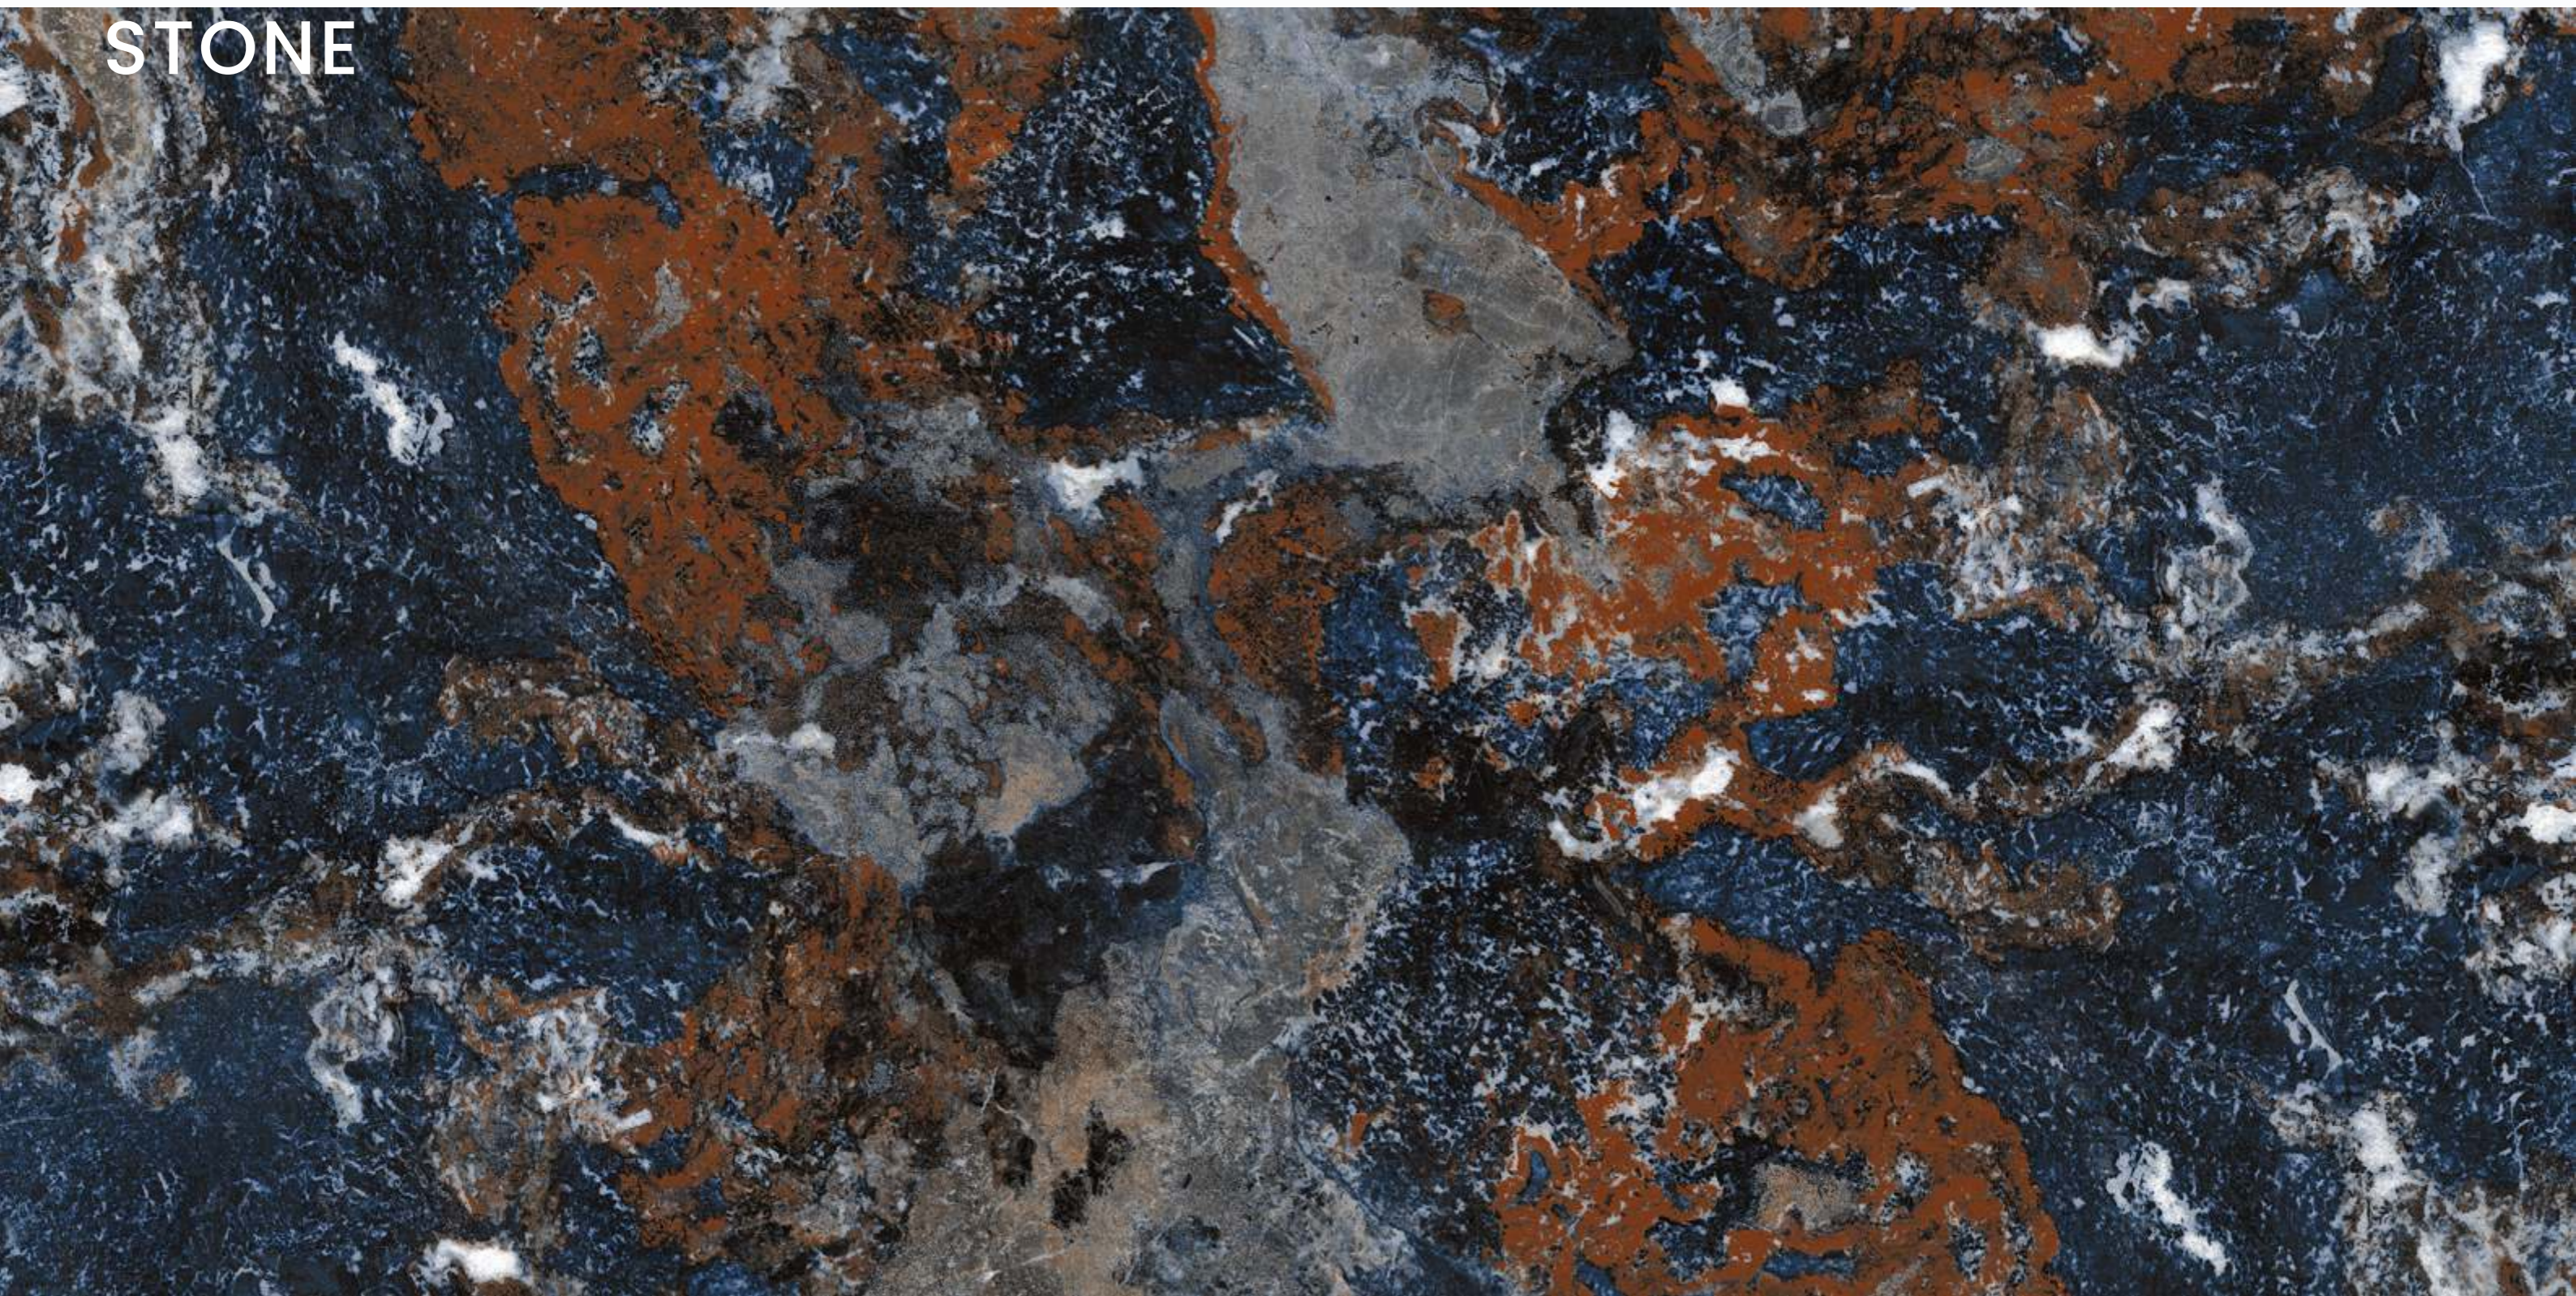

SIZE
600x
1200MM

Series
HIGH GLOSSY

Random
05

SILK VITRUM

**SLATE
STONE**

SLATE STONE

SIZE
600x
1200MM

Series
HIGH GLOSSY