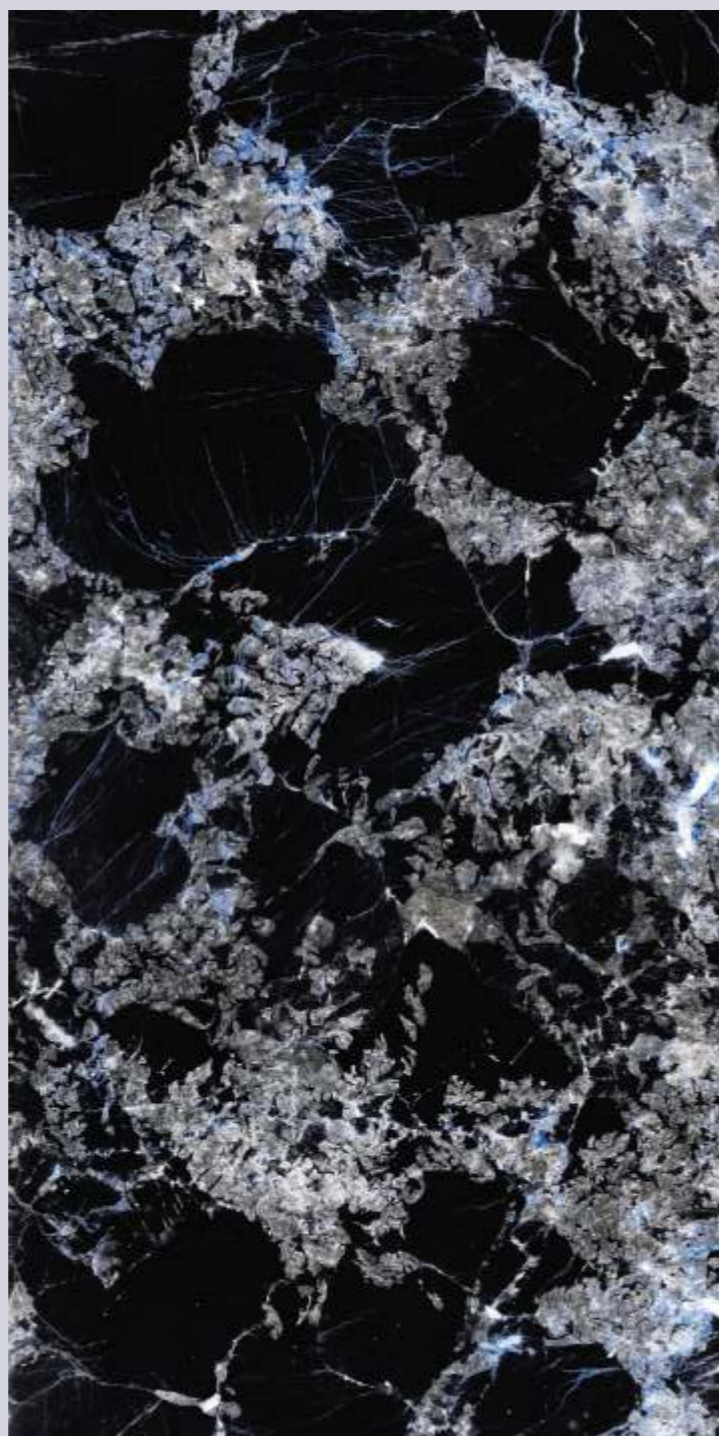

ZATT BEAUTY

SIZE
600x
1200MM

Series
HIGH GLOSSY

Random
04