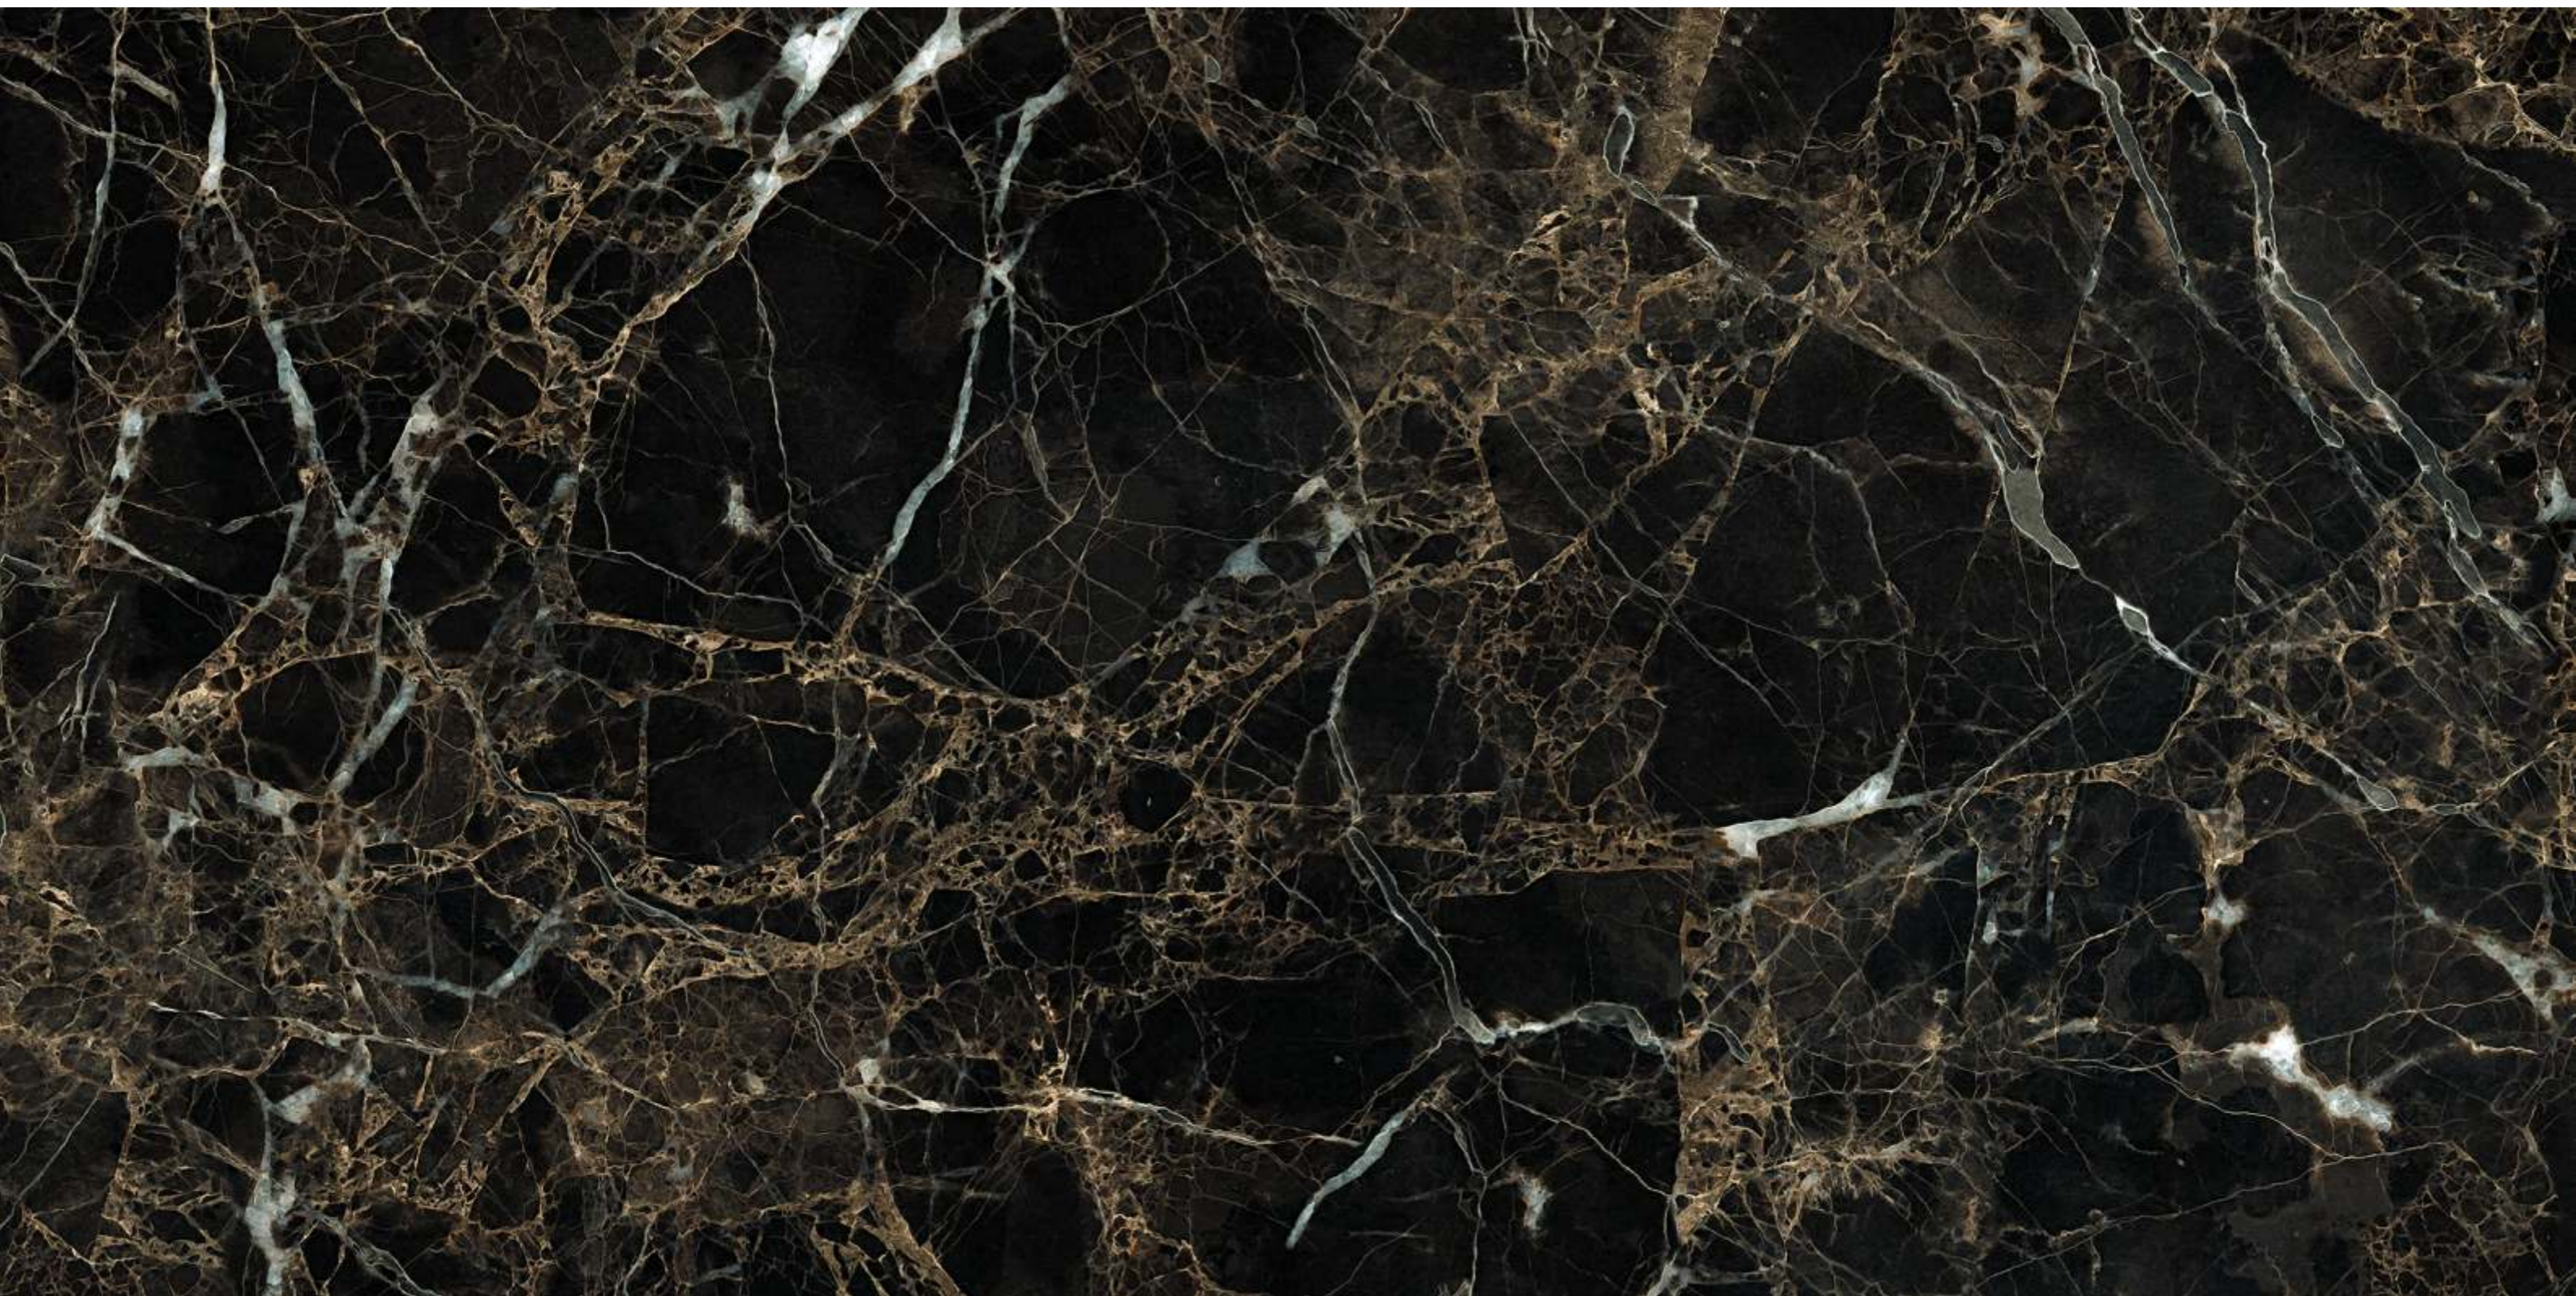

Random
01

CRISSEL BLACK

DEMARTINO

DEMARTINO

SIZE
600x
1200MM

Series
HIGH GLOSSY

Random
02

DEMARTINO