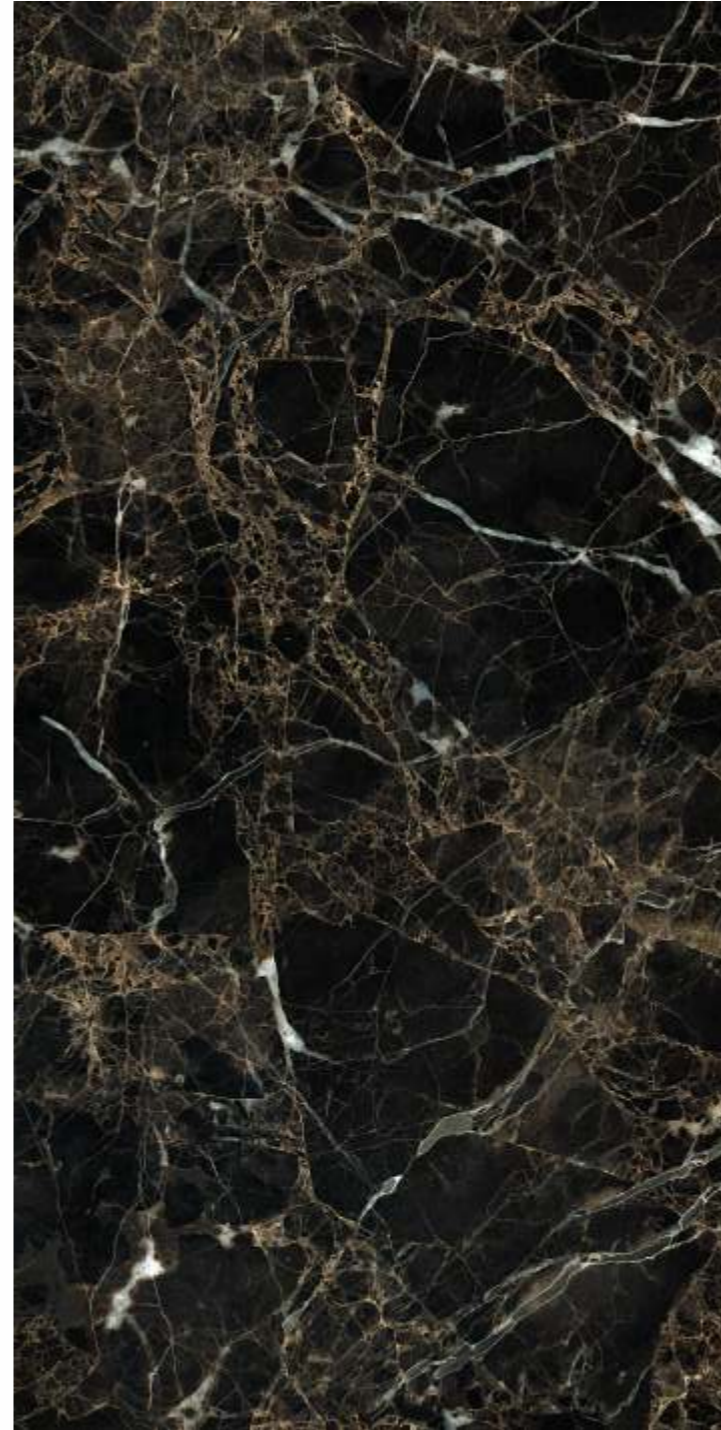

Random
01

CRISSEL BLACK

DEMARTINO

DEMARTINO

SIZE
600x
1200MM

Series
HIGH GLOSSY

Random
02

DEMARTINO