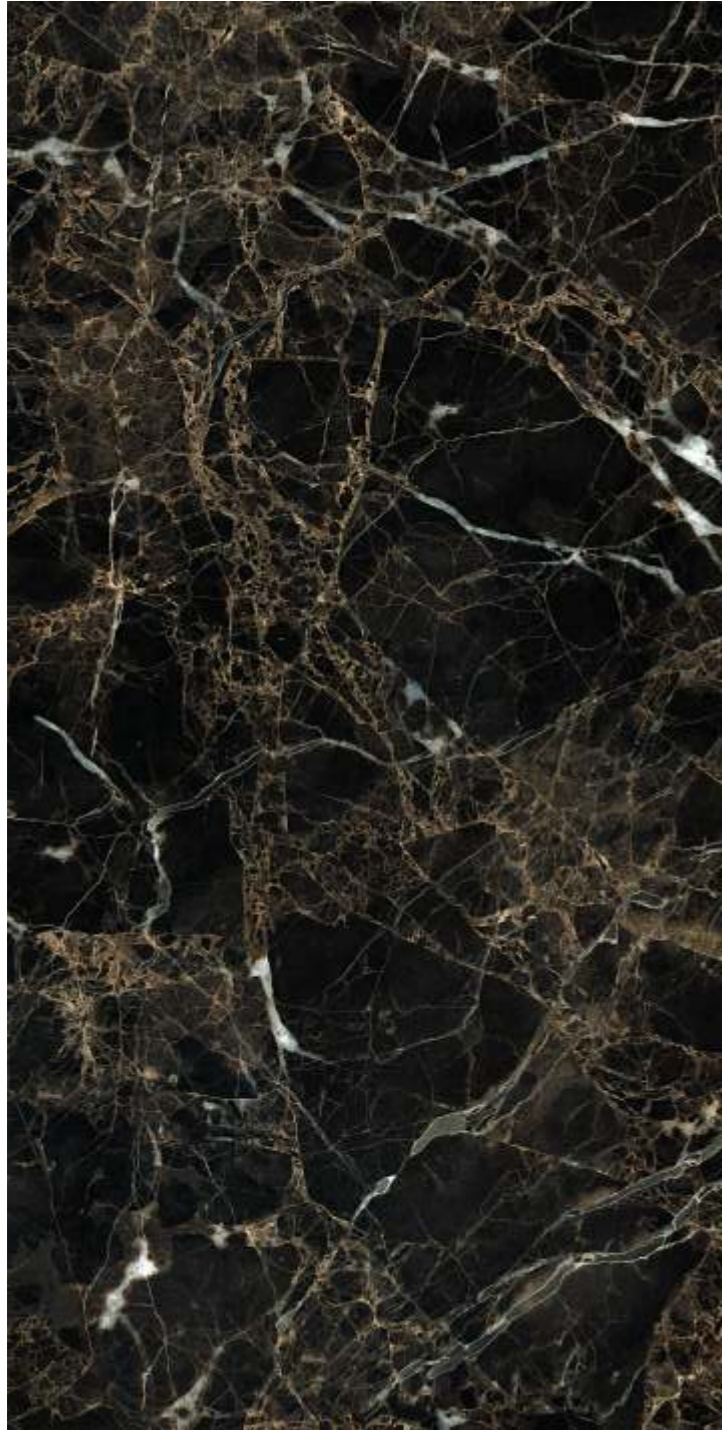

Random
01

CRISSEL BLACK

DEMARTINO

DEMARTINO

SIZE
600x
1200MM

Series
HIGH GLOSSY

Random
02

DEMARTINO