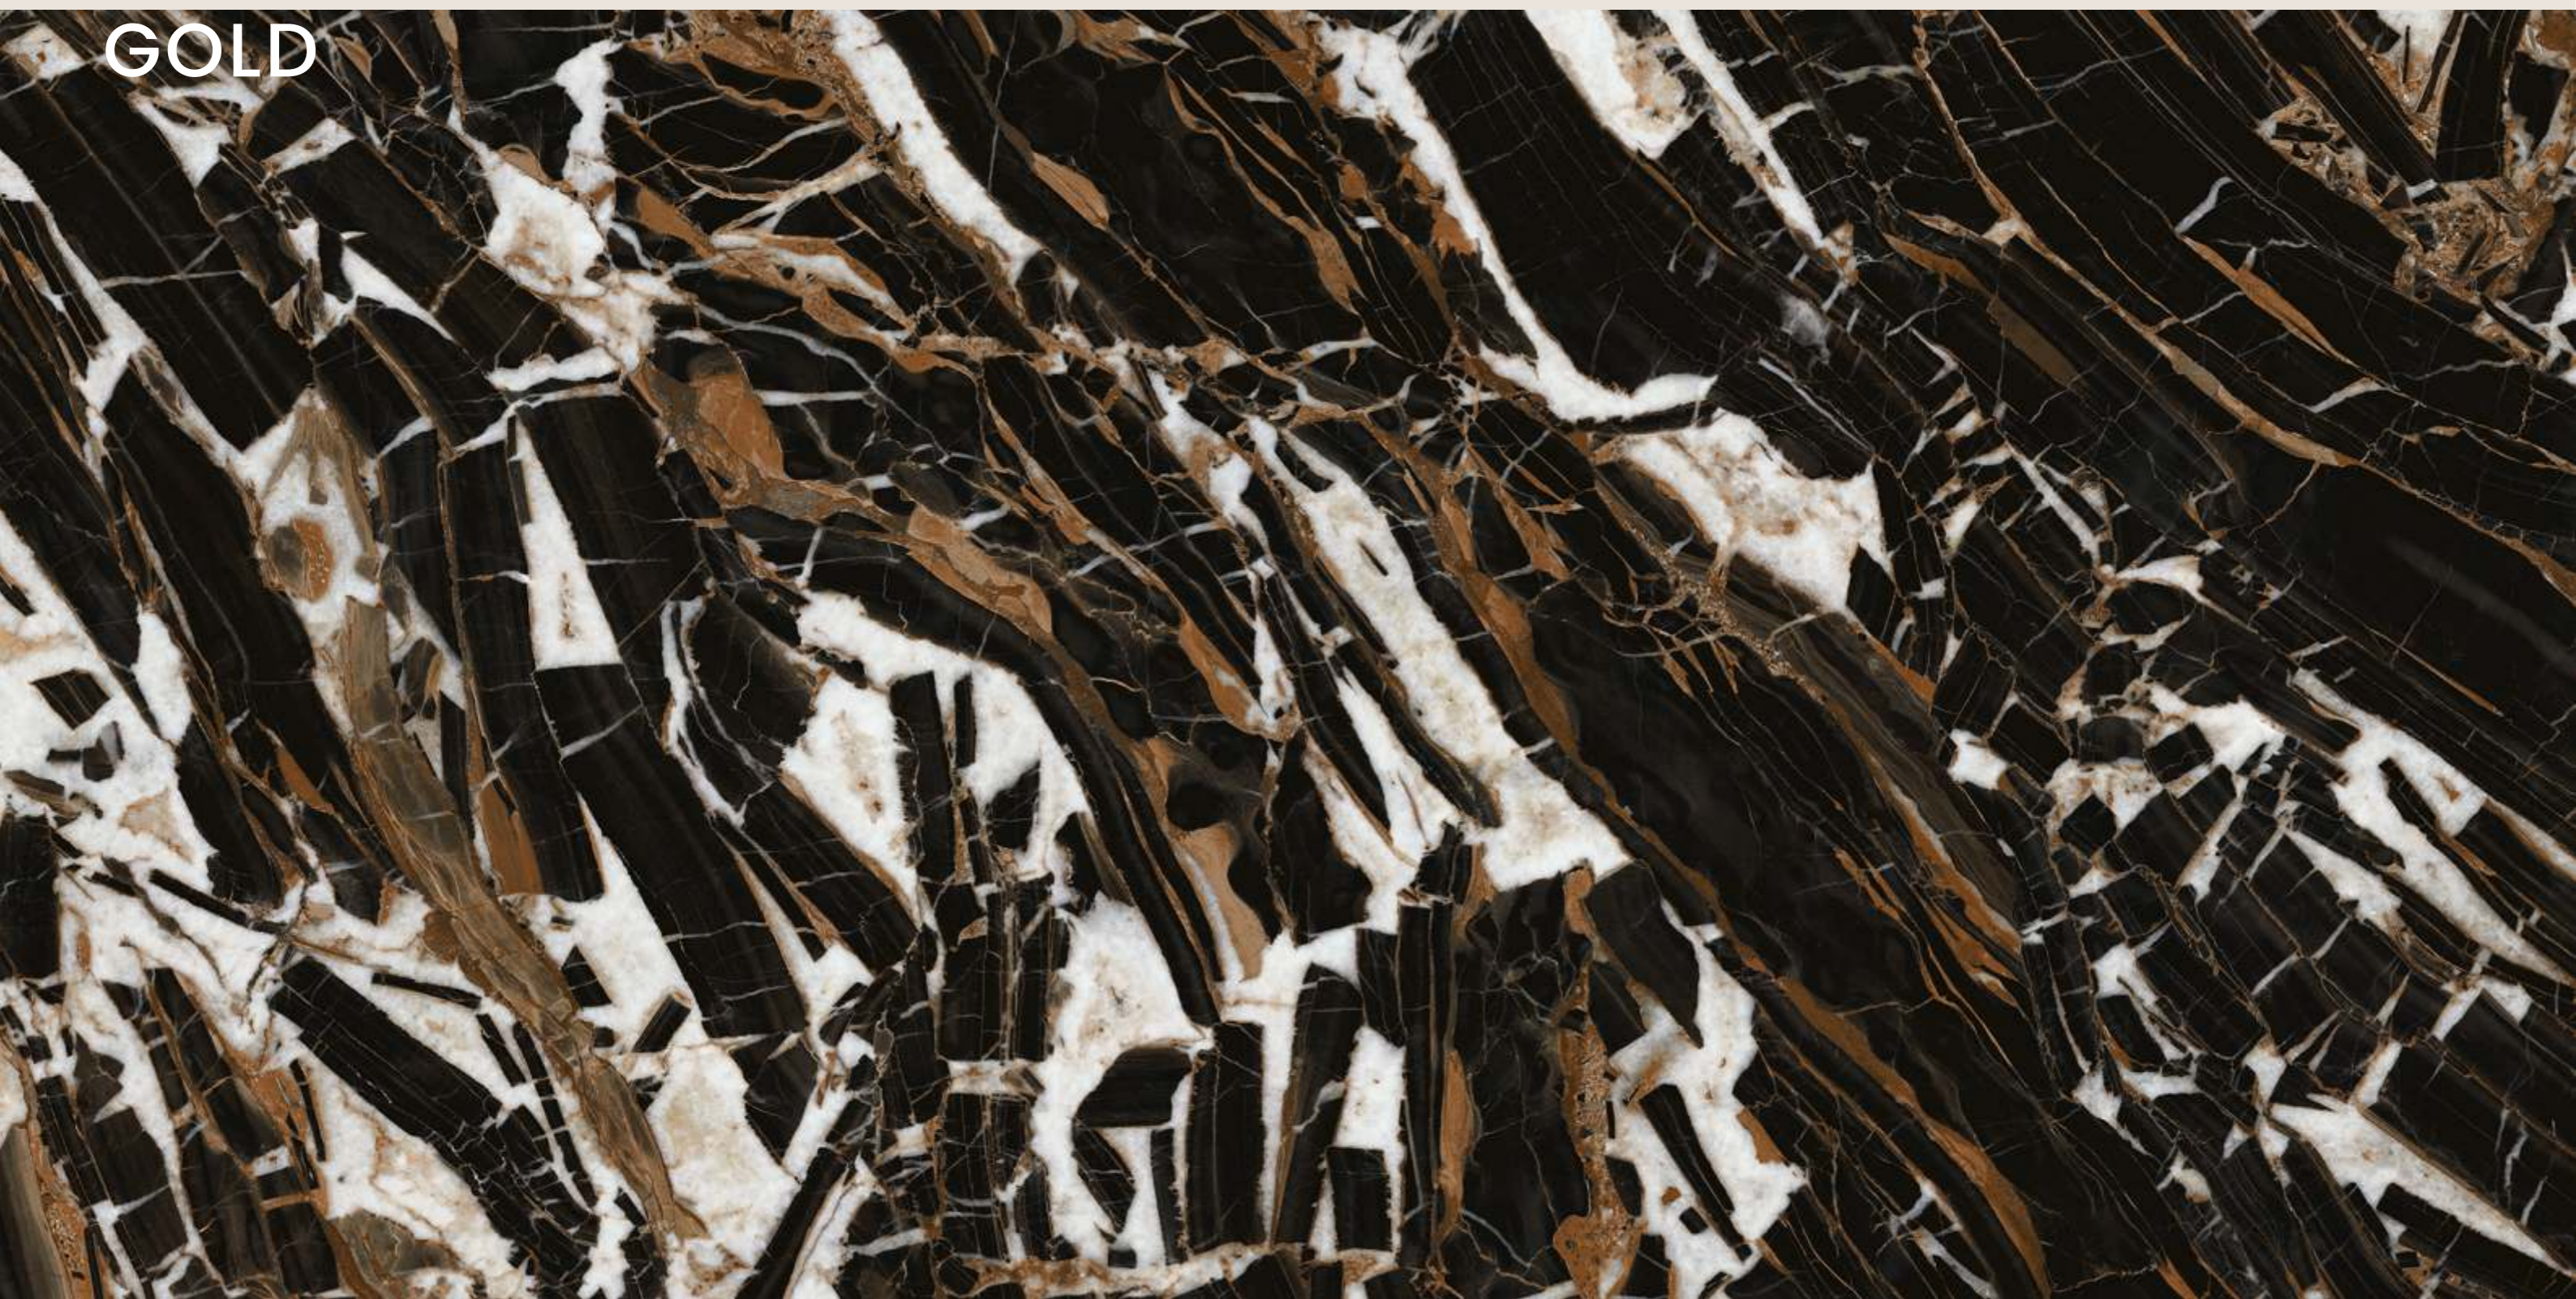

FRACTAL
GOLD