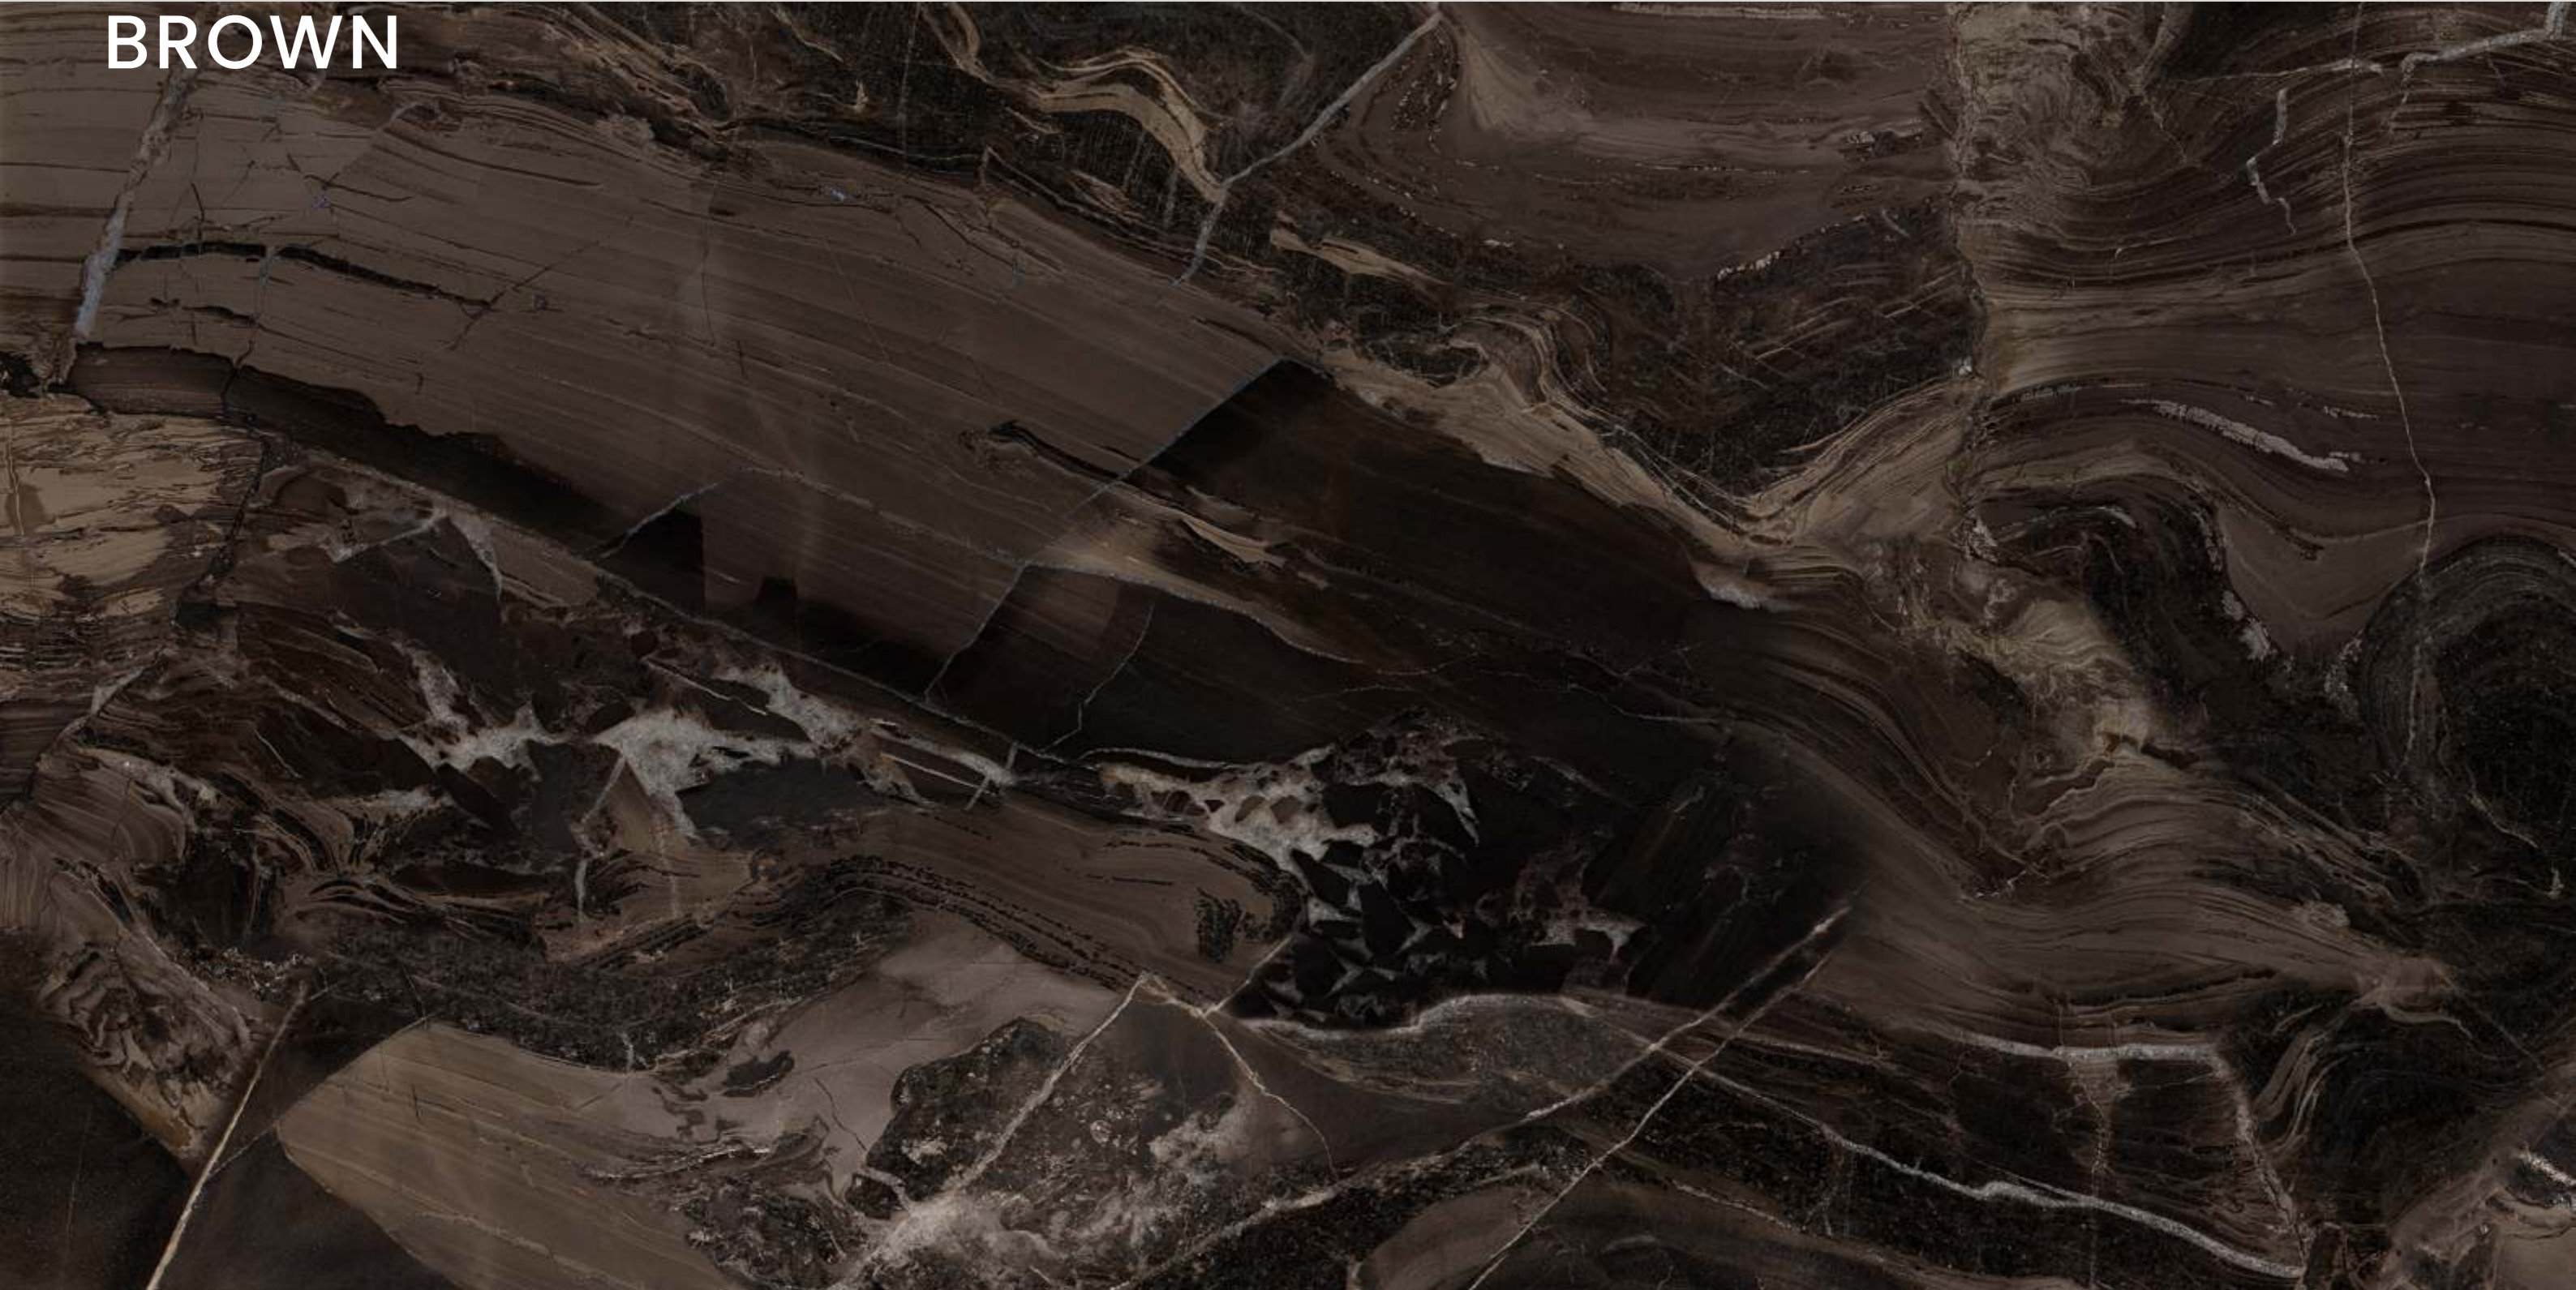

SIZE
600x
1200MM

Series
HIGH GLOSSY

Random
05

HELMER BLUE

**HILTON
BROWN**

HILTON BROWN

SIZE
600x
1200MM

Series
HIGH GLOSSY