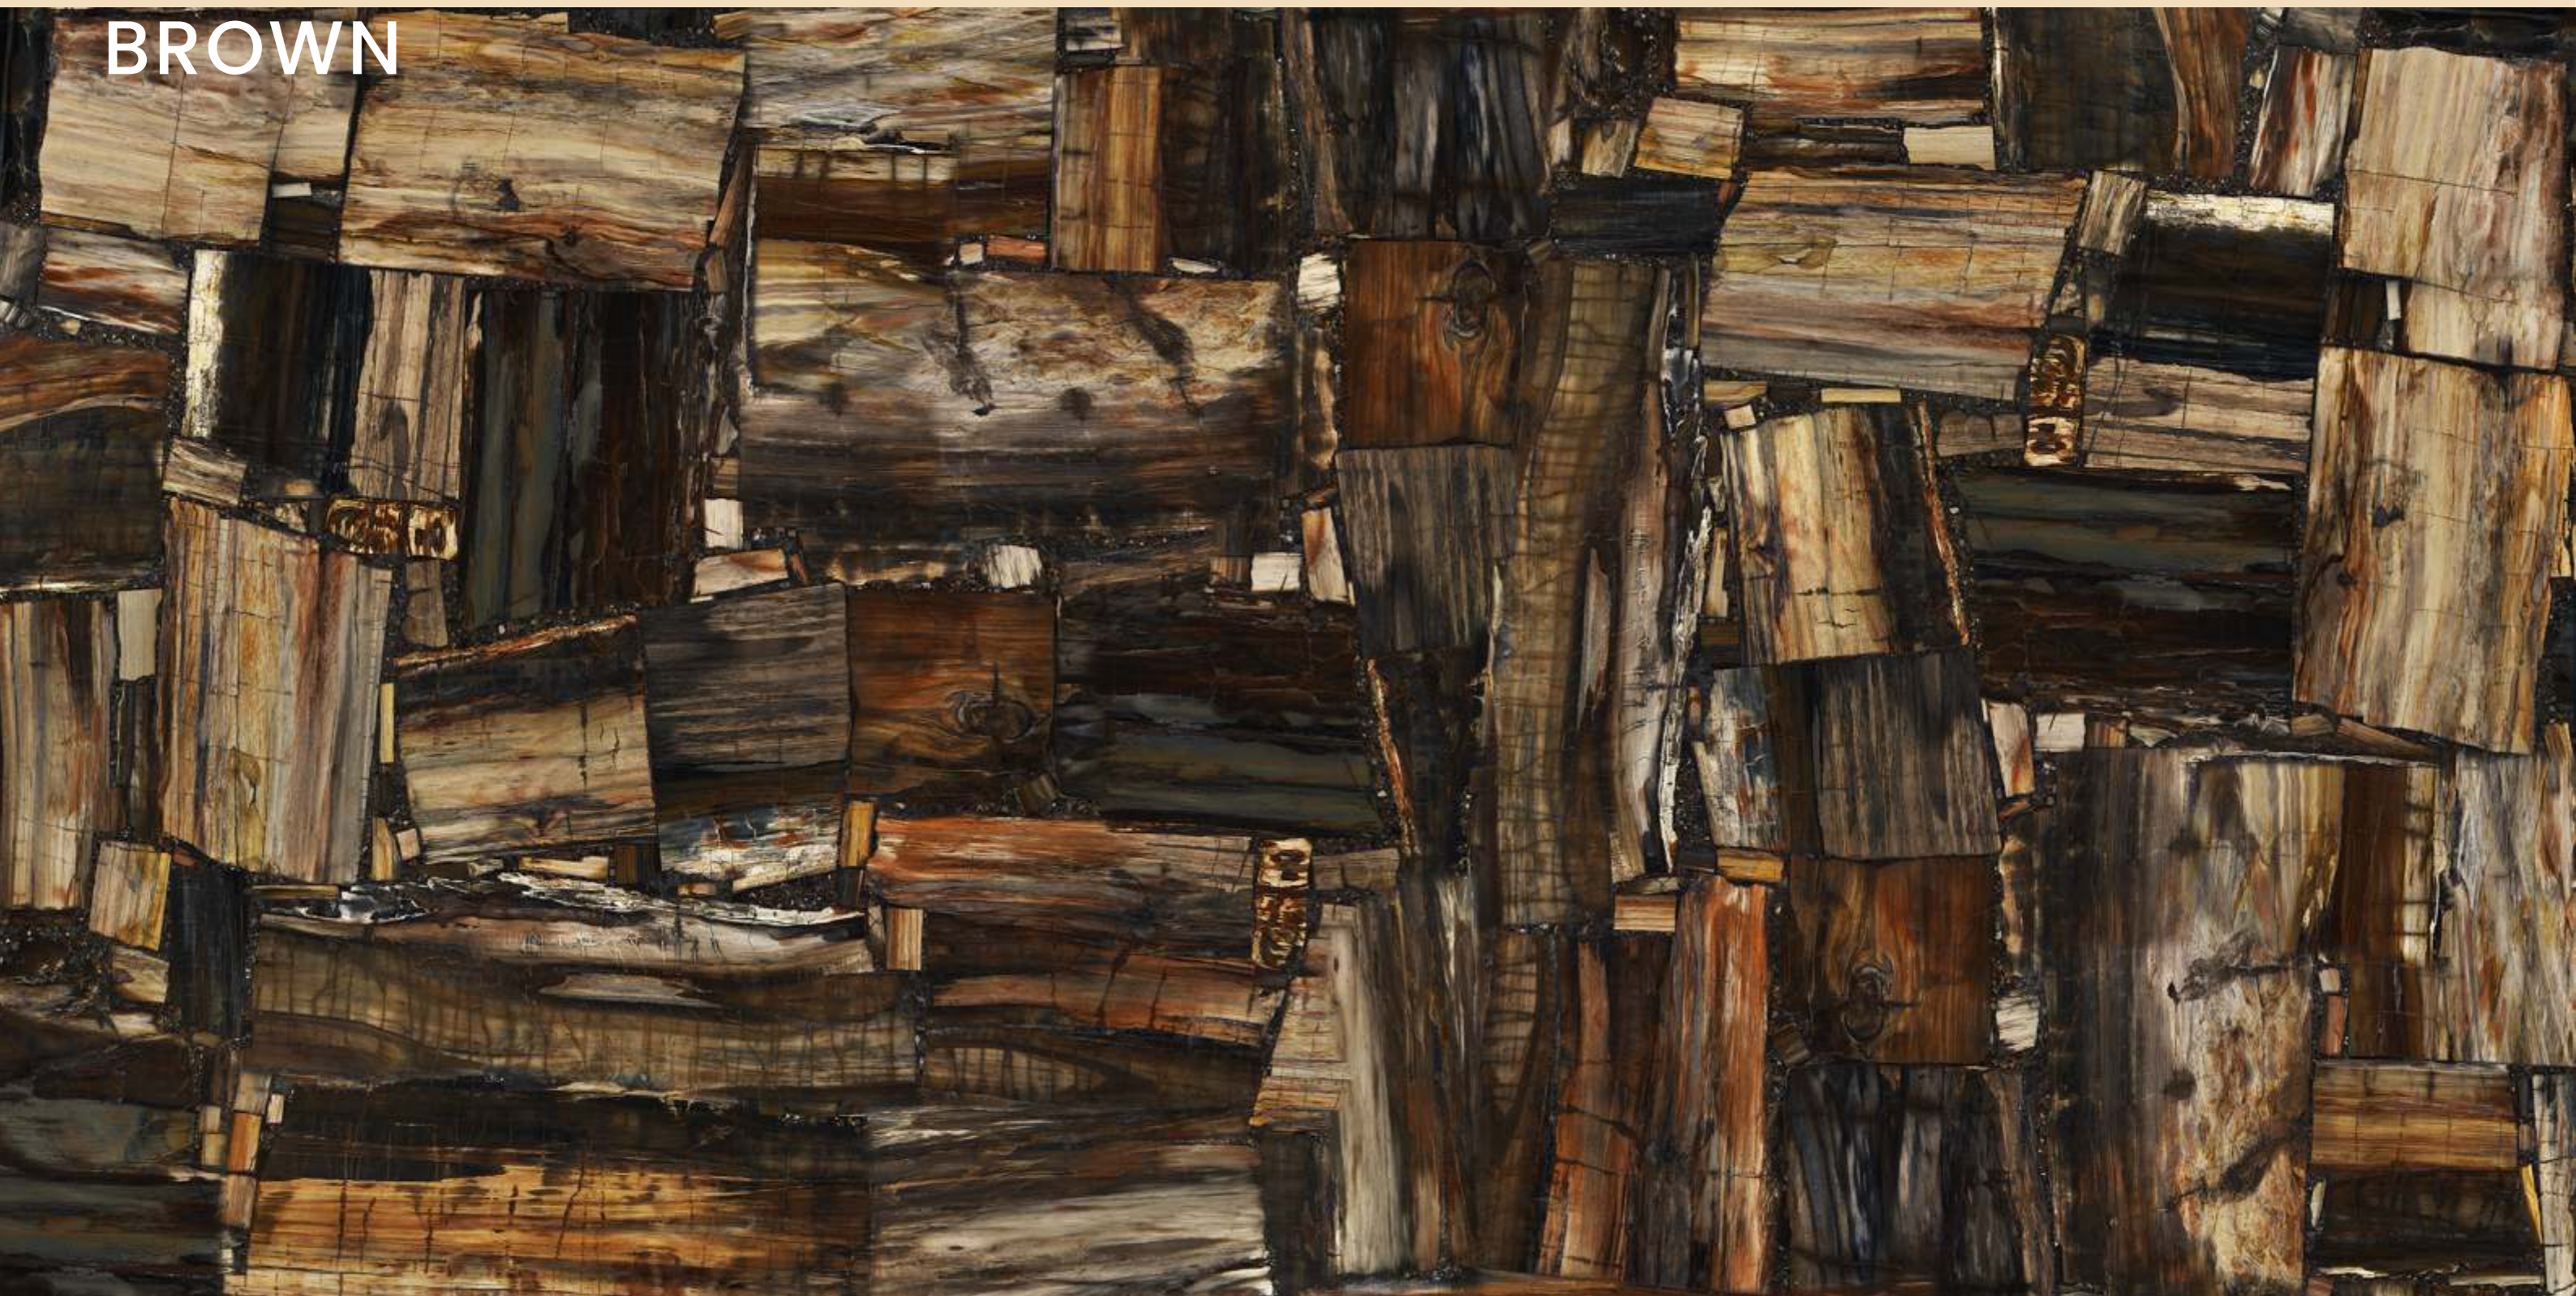

**ETHNIC
BROWN**