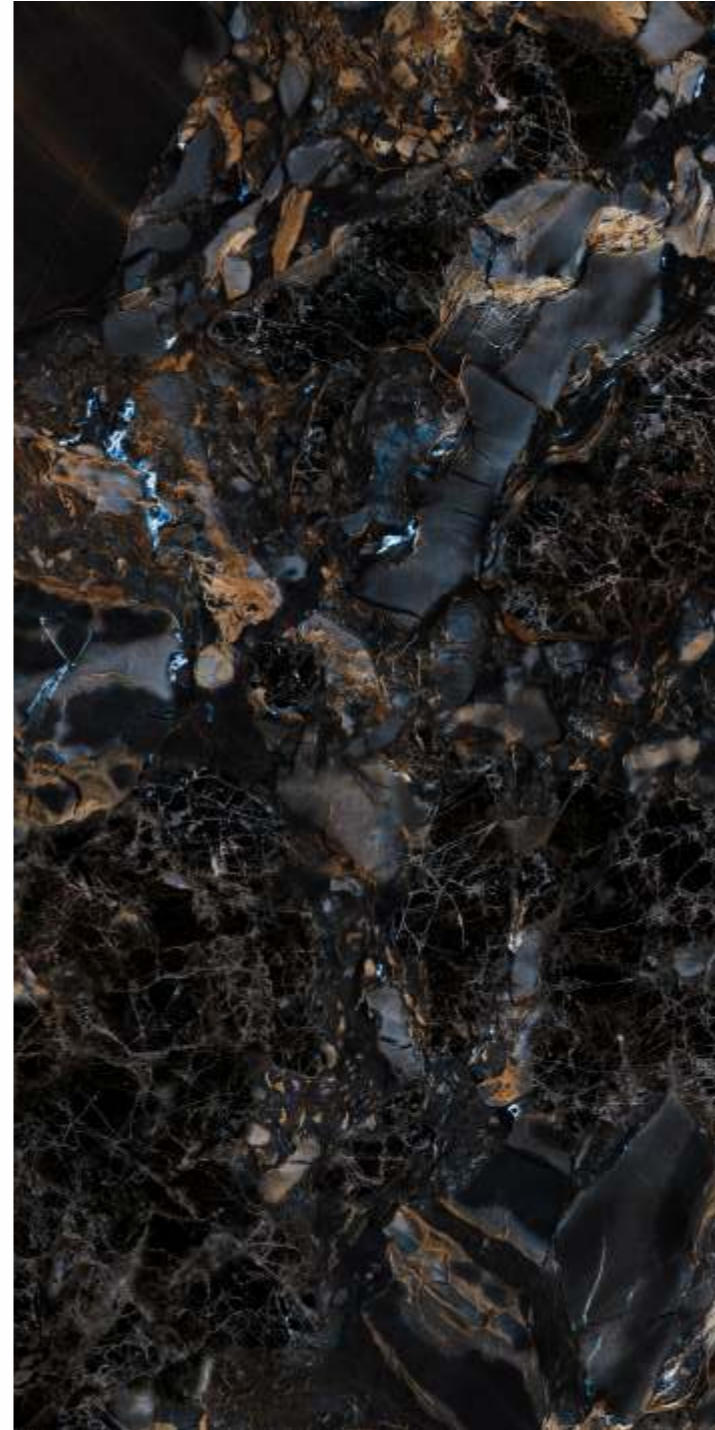

Random
04

RAINFOREST WHITE

ROYAL
OPERA

ROYAL OPERA

SIZE
600x
1200MM

Series
HIGH GLOSSY

Random
03

ROYAL OPERA