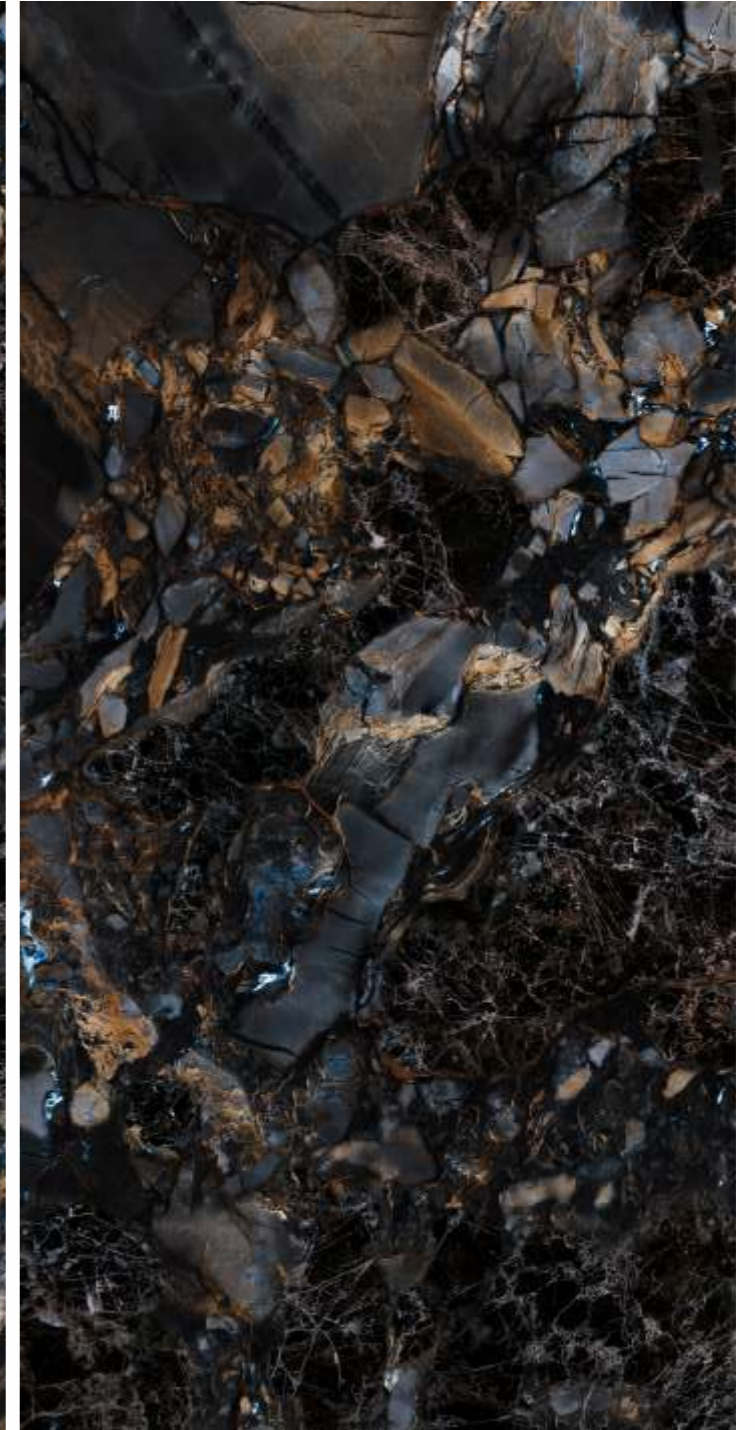

Random
04

RAINFOREST WHITE

ROYAL
OPERA

ROYAL OPERA

SIZE
600x
1200MM

Series
HIGH GLOSSY

Random
03

ROYAL OPERA