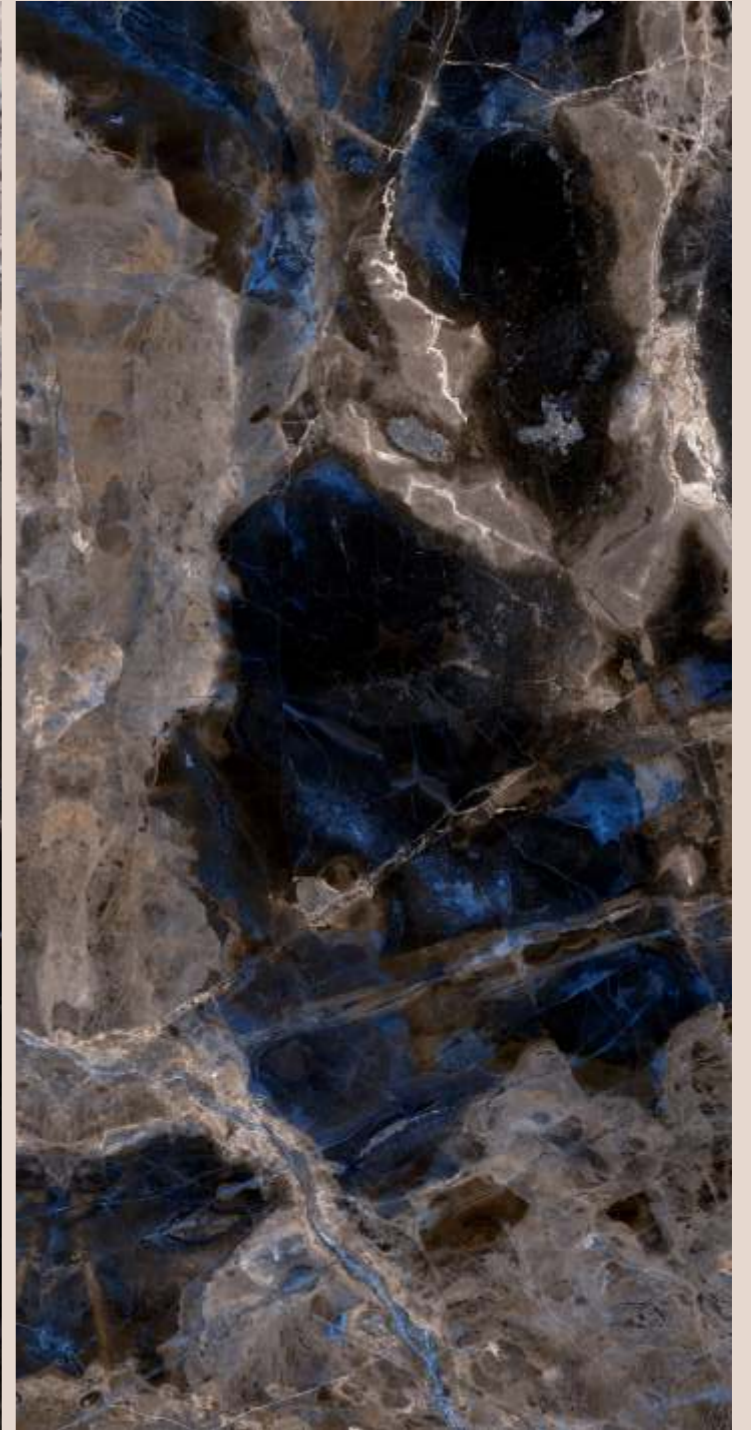

INVISIBLE

SIZE
600x
1200MM

Series
HIGH GLOSSY

Random
05