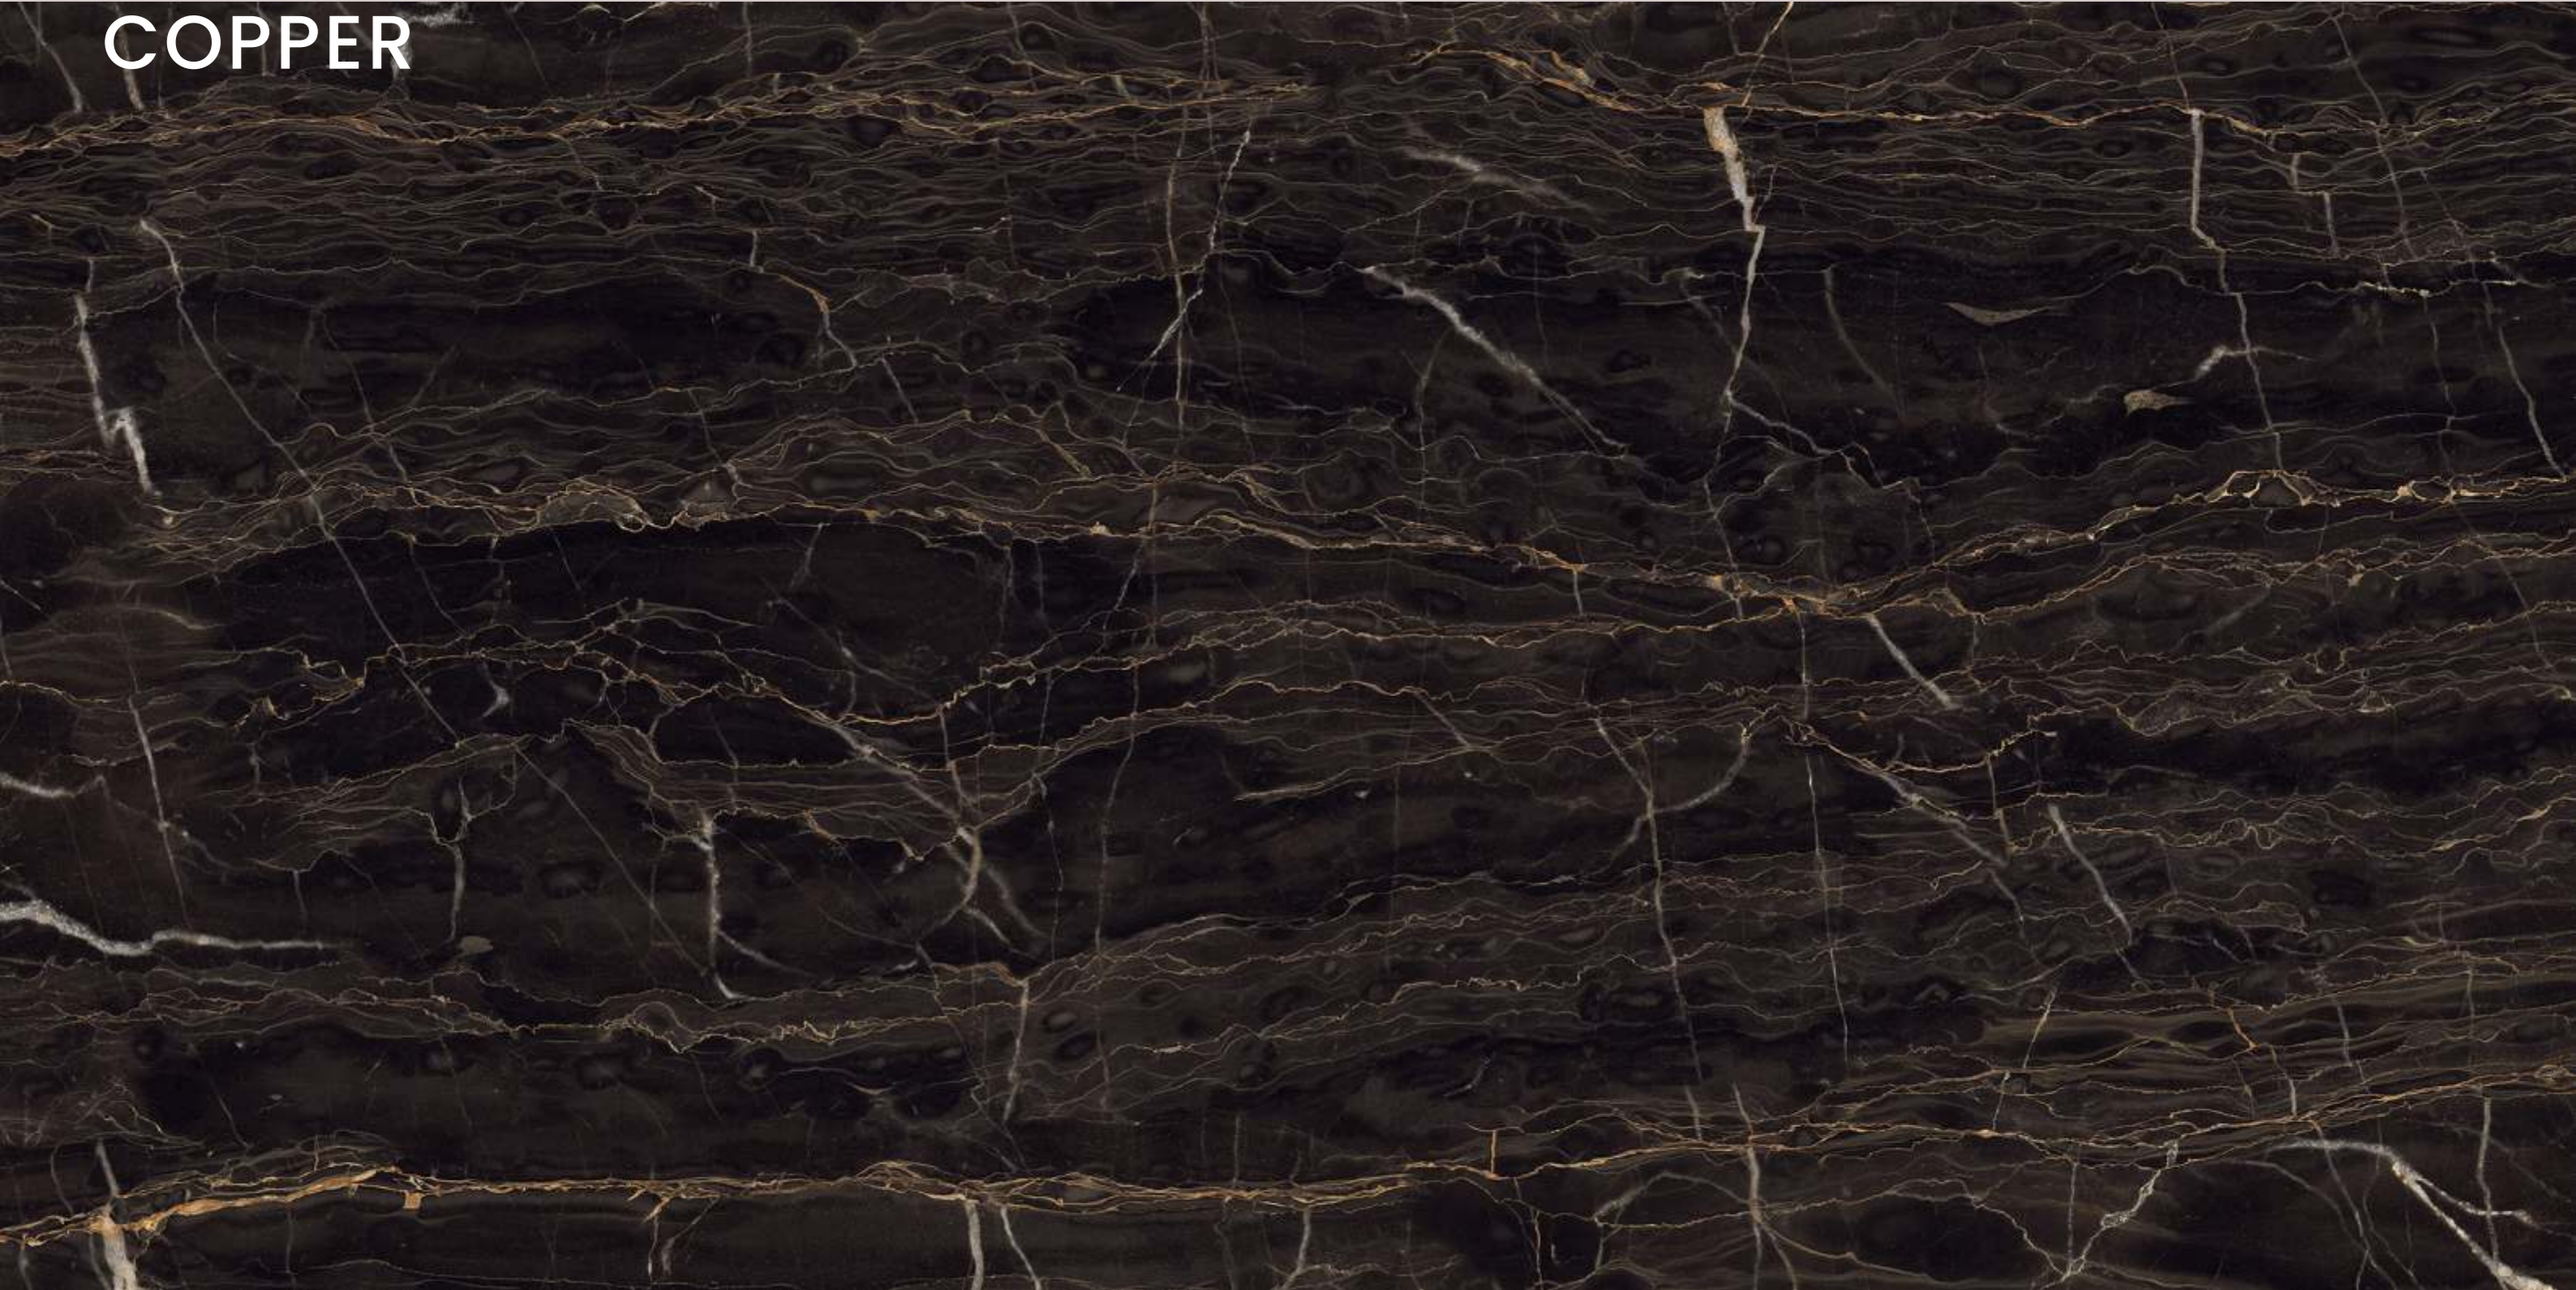

**ULTRA
COPPER**