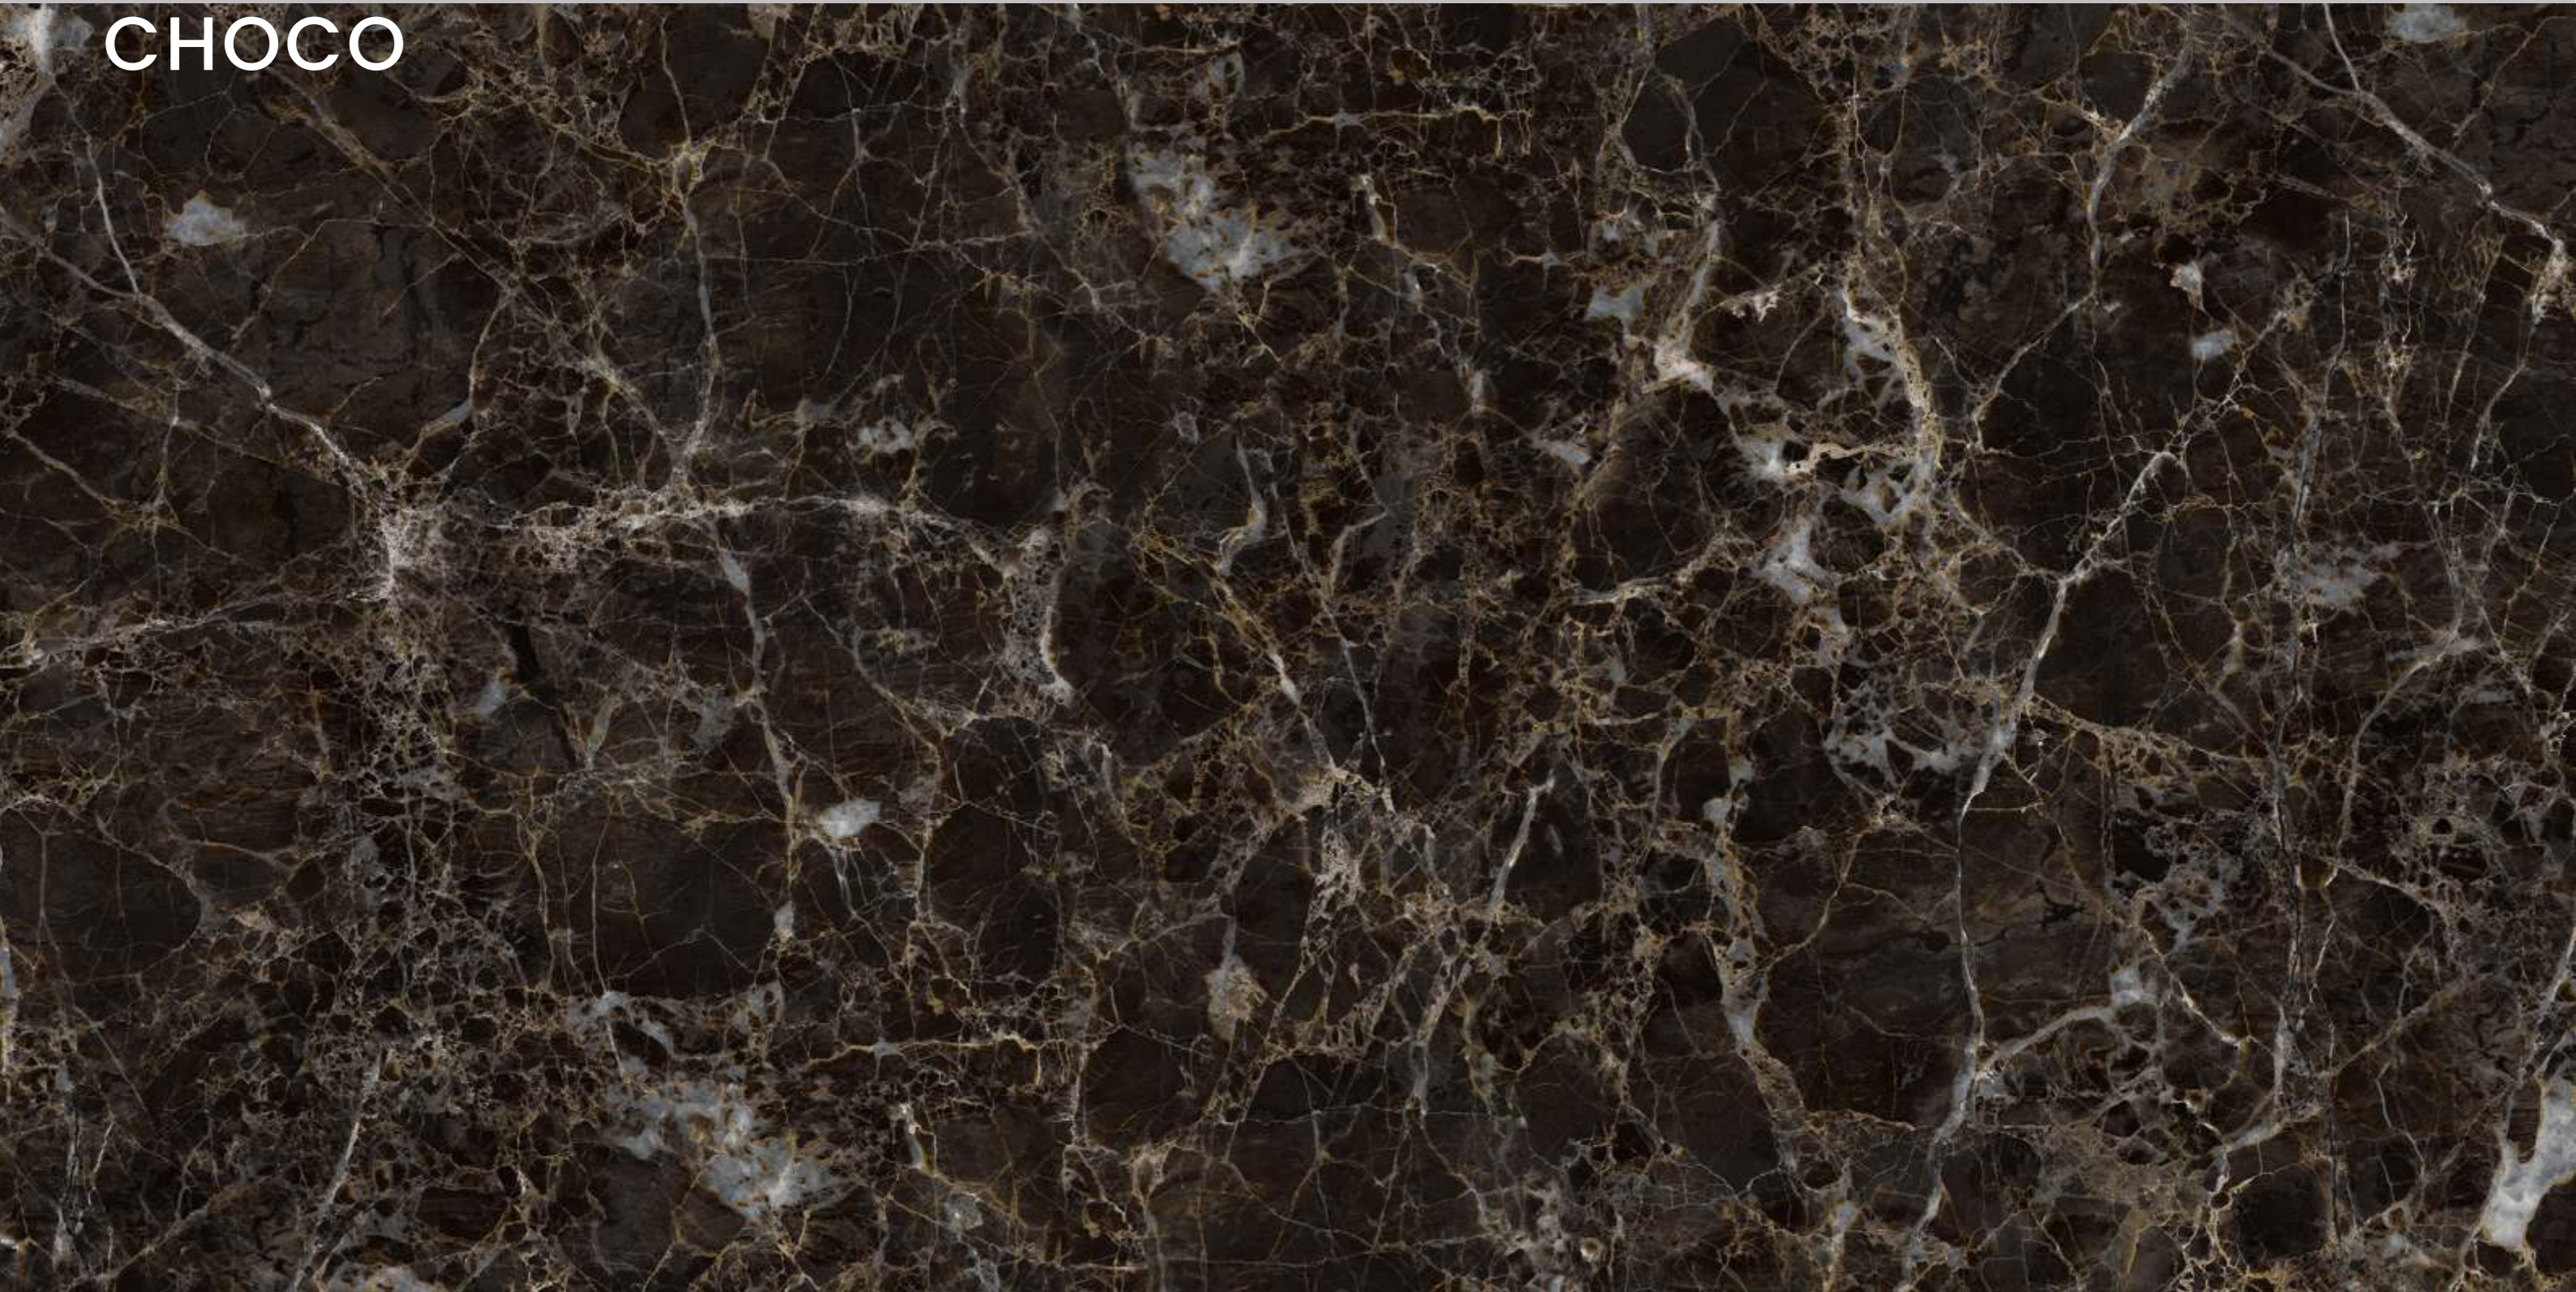

EMPERADOR
CHOCO