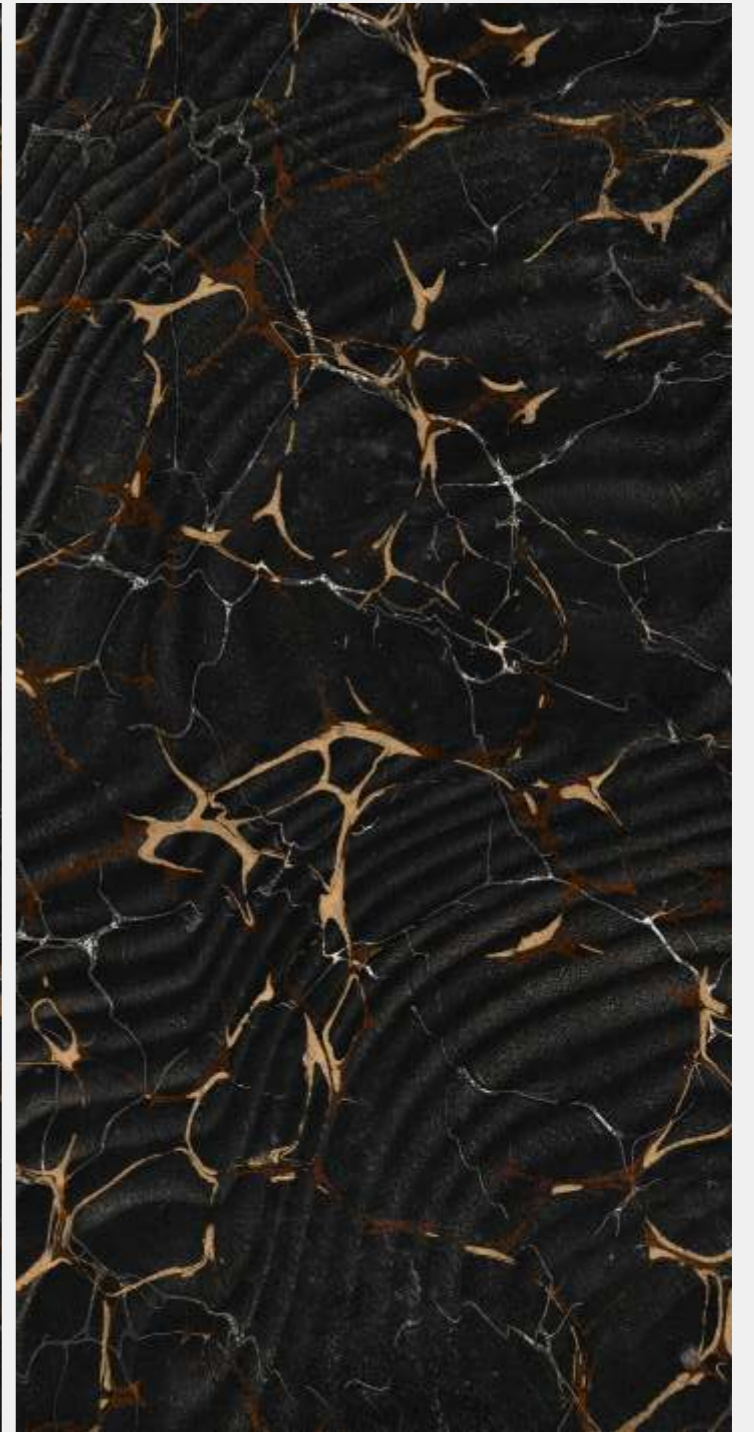

SILK VITRUM

SIZE
600x
1200MM

Series
HIGH GLOSSY

Random
05