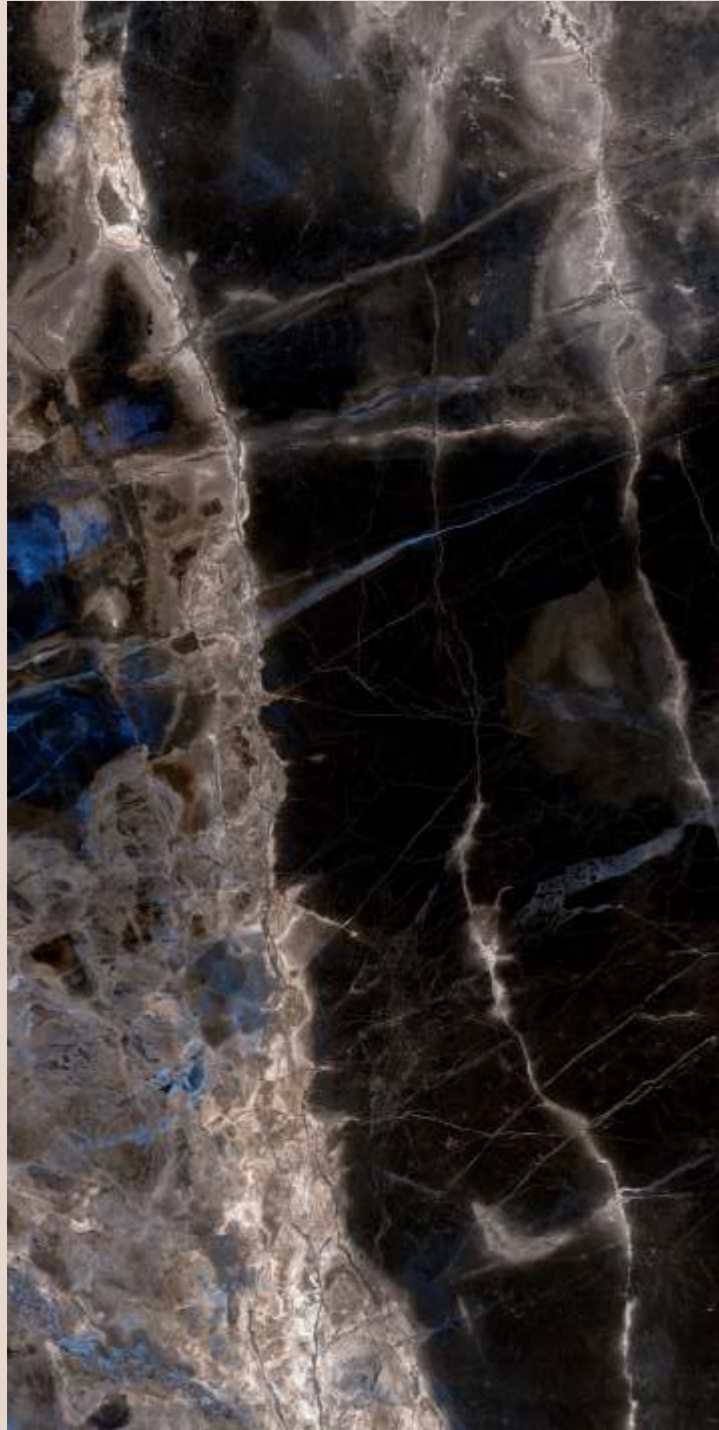

INVISIBLE

SIZE
600x
1200MM

Series
HIGH GLOSSY

Random
05