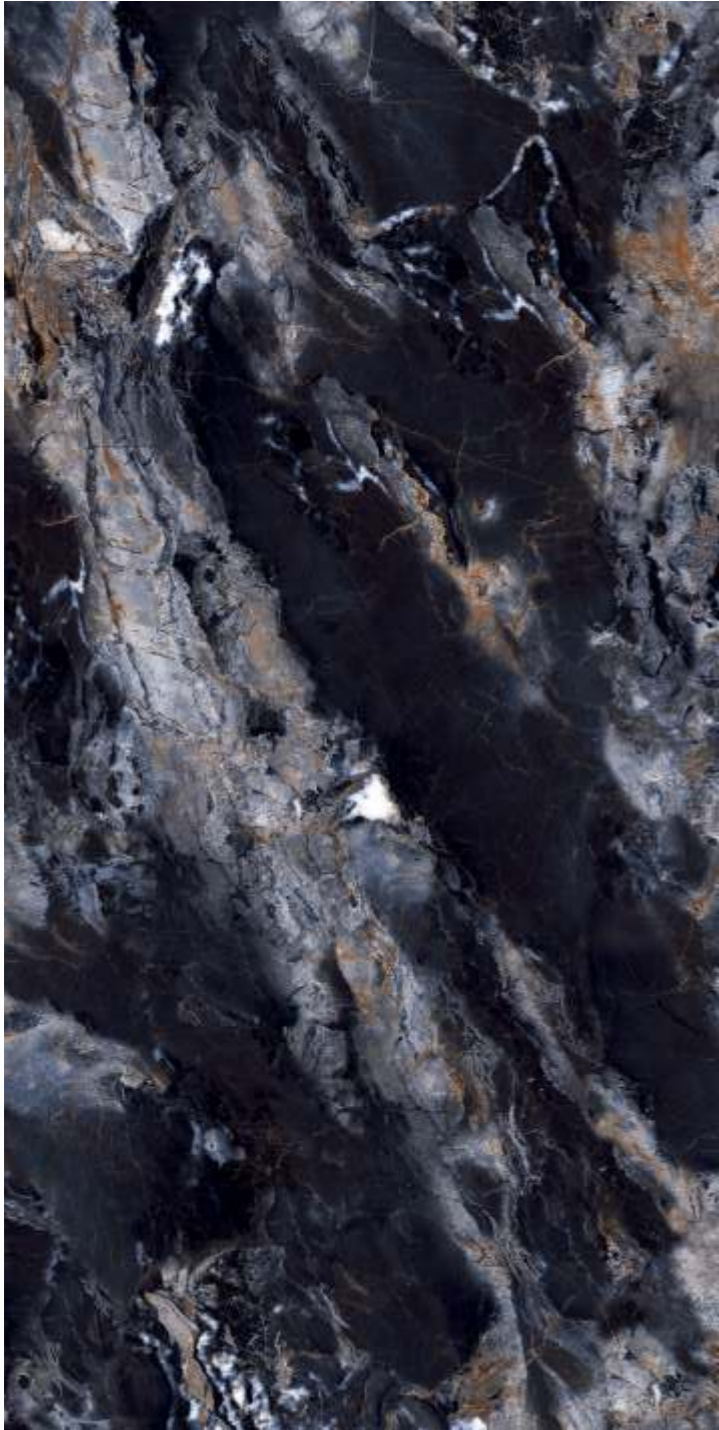

THUNDER SMOKE BLACK

SIZE
600x
1200MM

Series
HIGH GLOSSY

Random
04