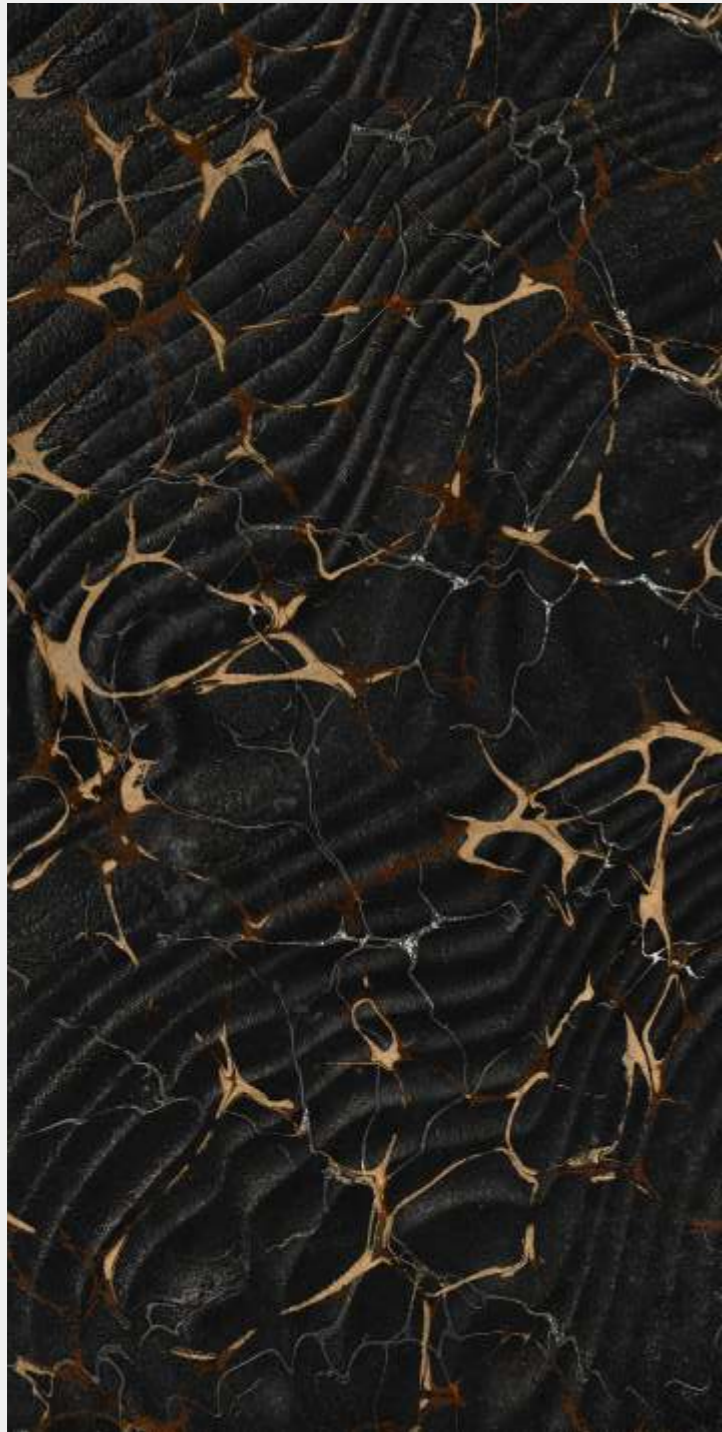

SILK VITRUM

SIZE
600x
1200MM

Series
HIGH GLOSSY

Random
05