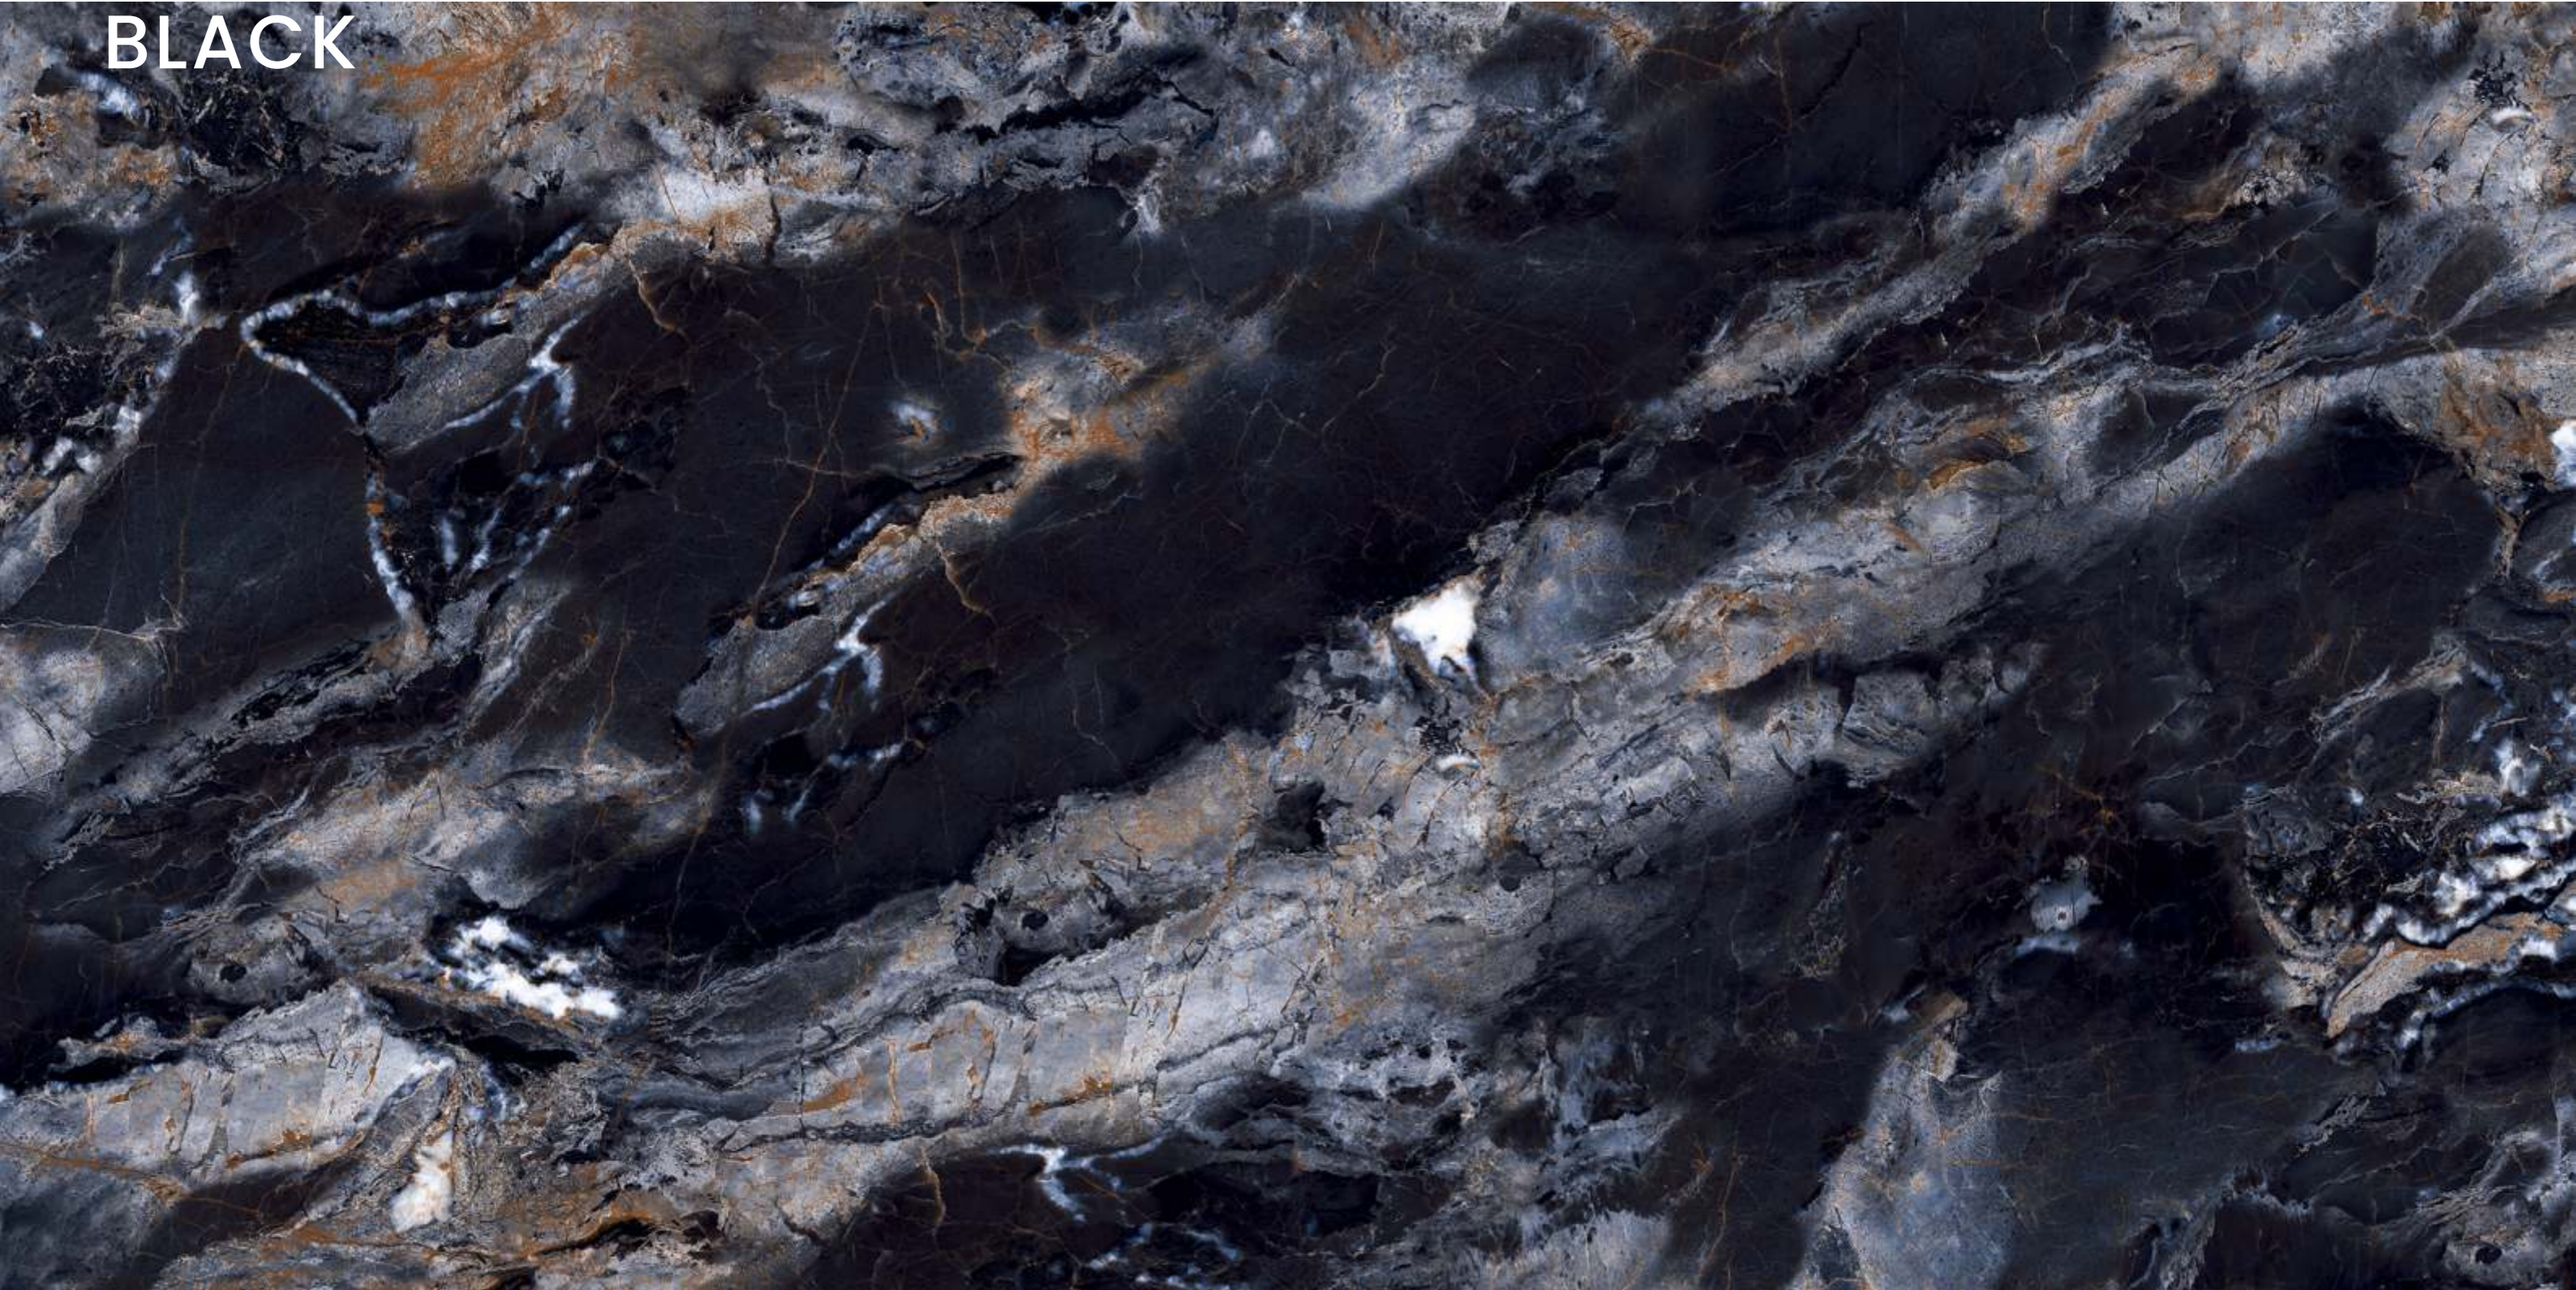

SIZE
600x
1200MM

Series
HIGH GLOSSY

Random
02

THOMAS ONYX

THUNDER SMOKE

BLACK

THUNDER SMOKE BLACK

SIZE
600x
1200MM