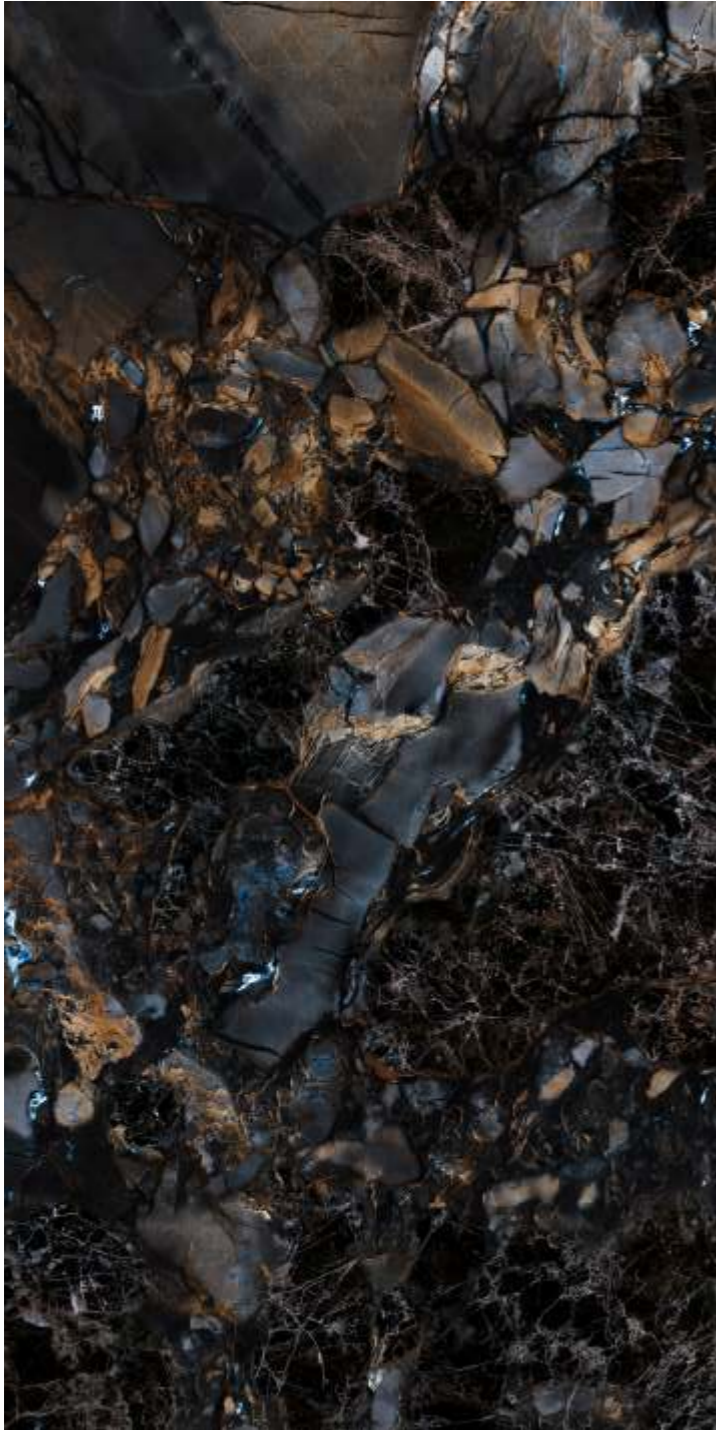

Random
04

RAINFOREST WHITE

ROYAL
OPERA

ROYAL OPERA

SIZE
600x
1200MM

Series
HIGH GLOSSY

Random
03

ROYAL OPERA