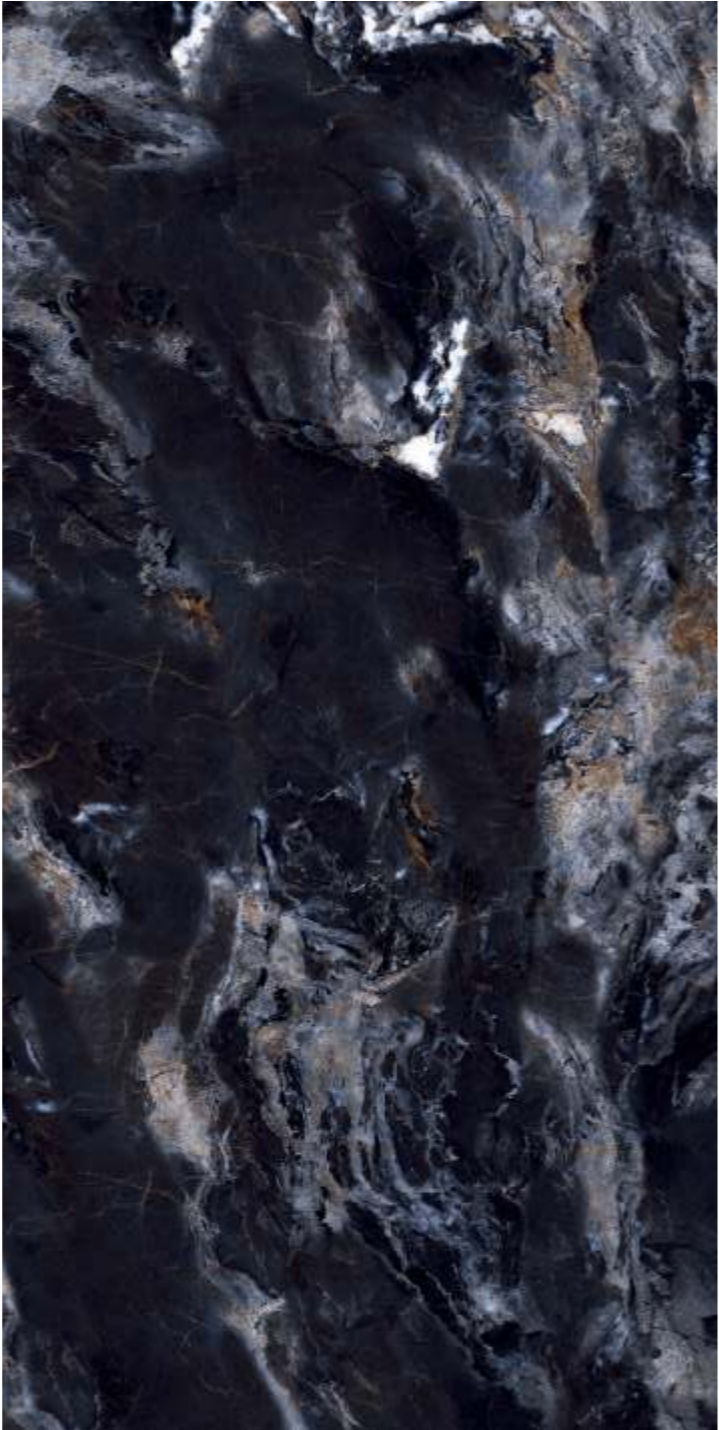

THUNDER SMOKE BLACK

SIZE
600x
1200MM

Series
HIGH GLOSSY

Random
04