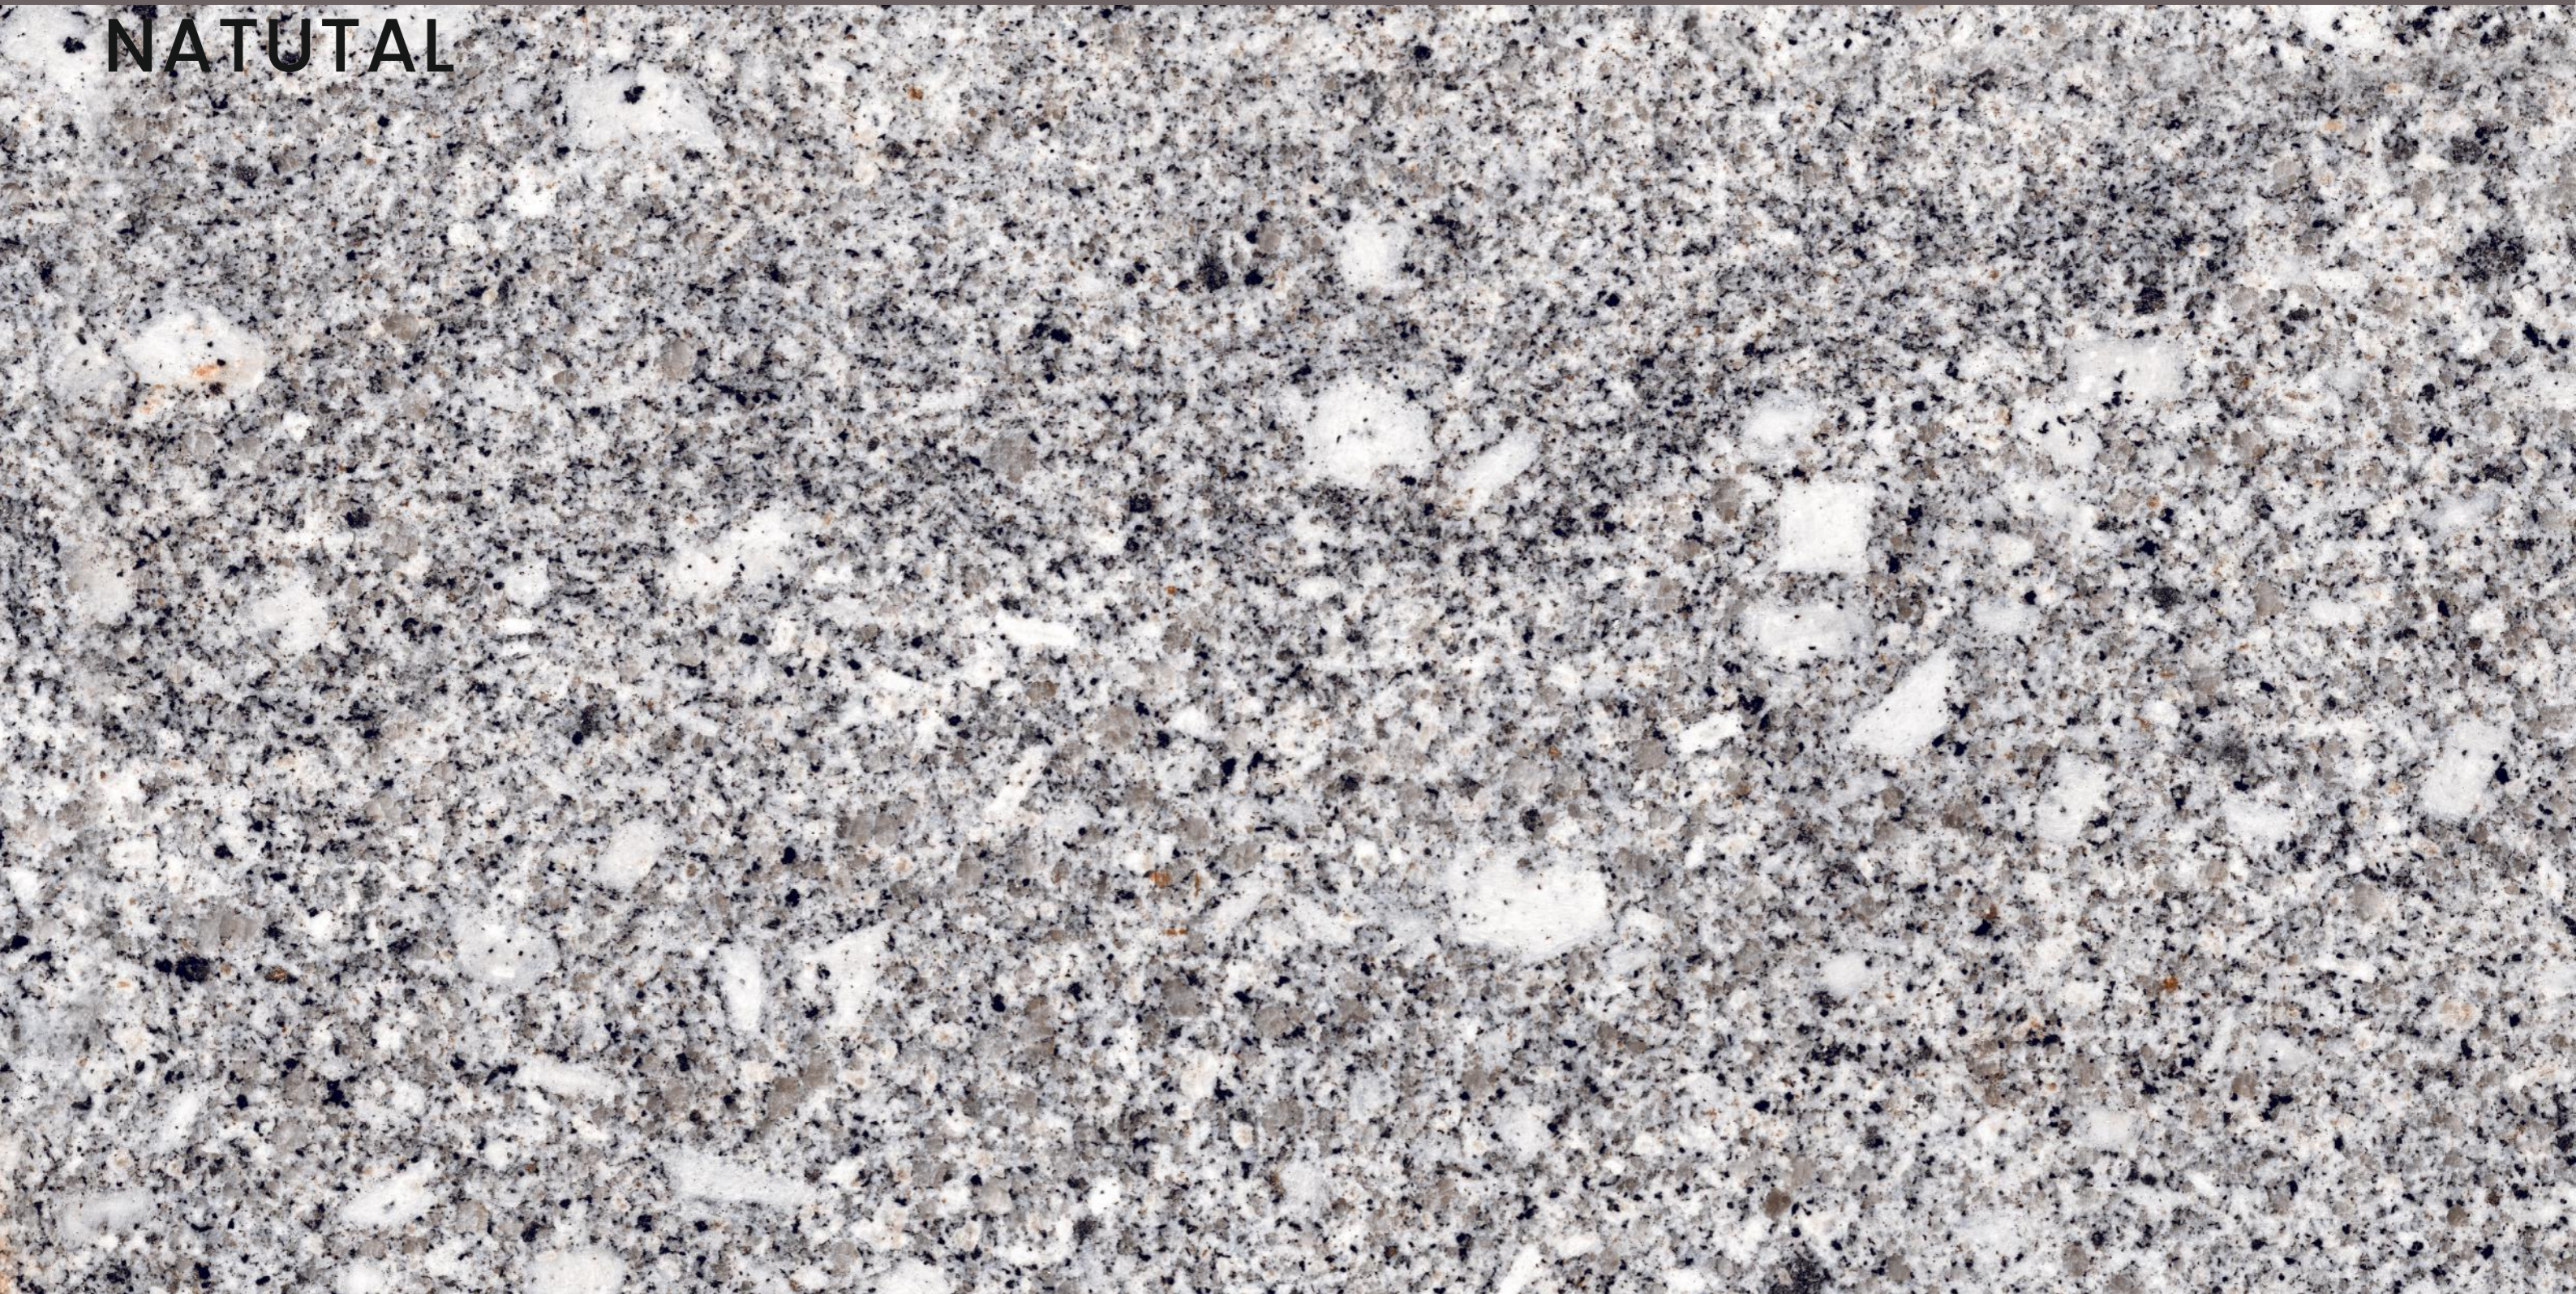

ALASKA 701
NATUTAL