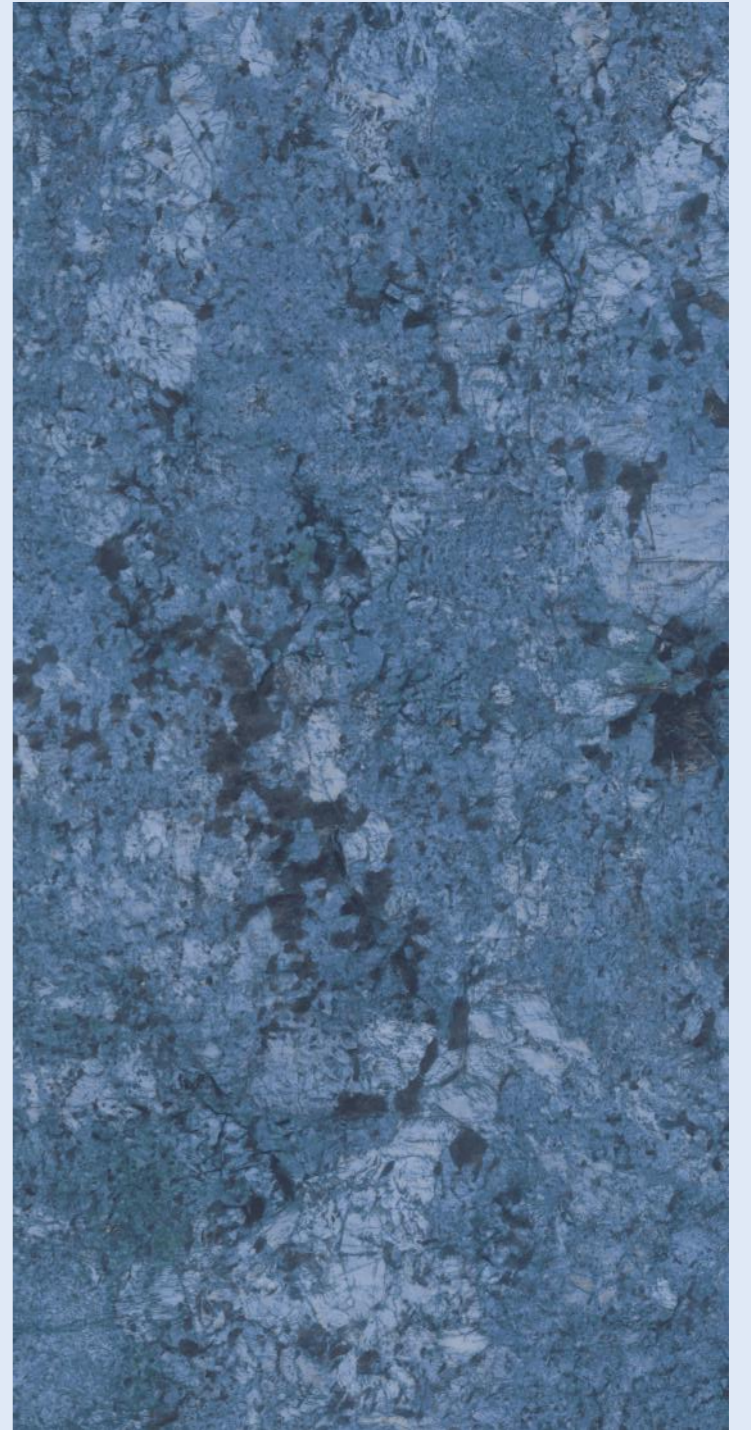

ALASKA 717 PACIFIC

SIZE
600x
1200MM

Series
GLOSSY

Random
05