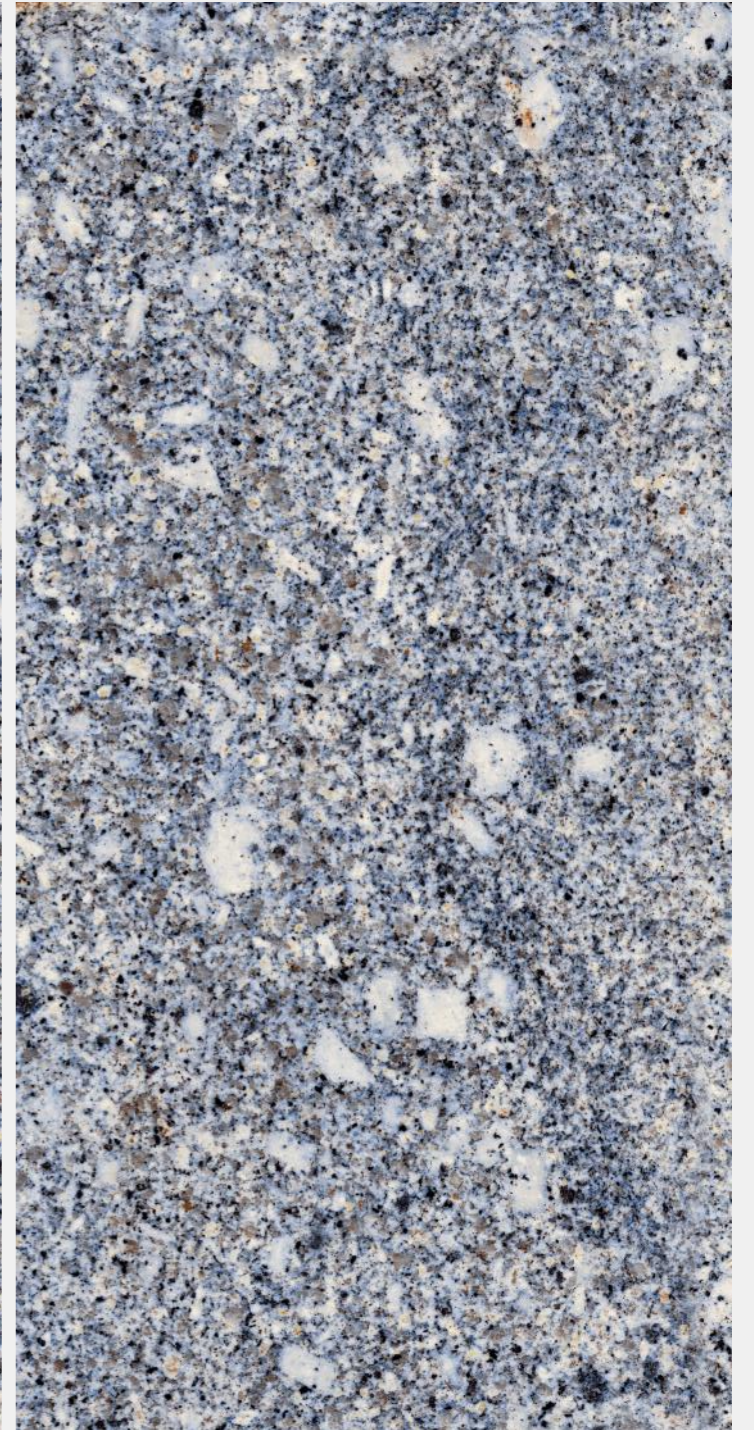

ALASKA 701 BLUE

SIZE
600x
1200MM

Series
GLOSSY

Random
03