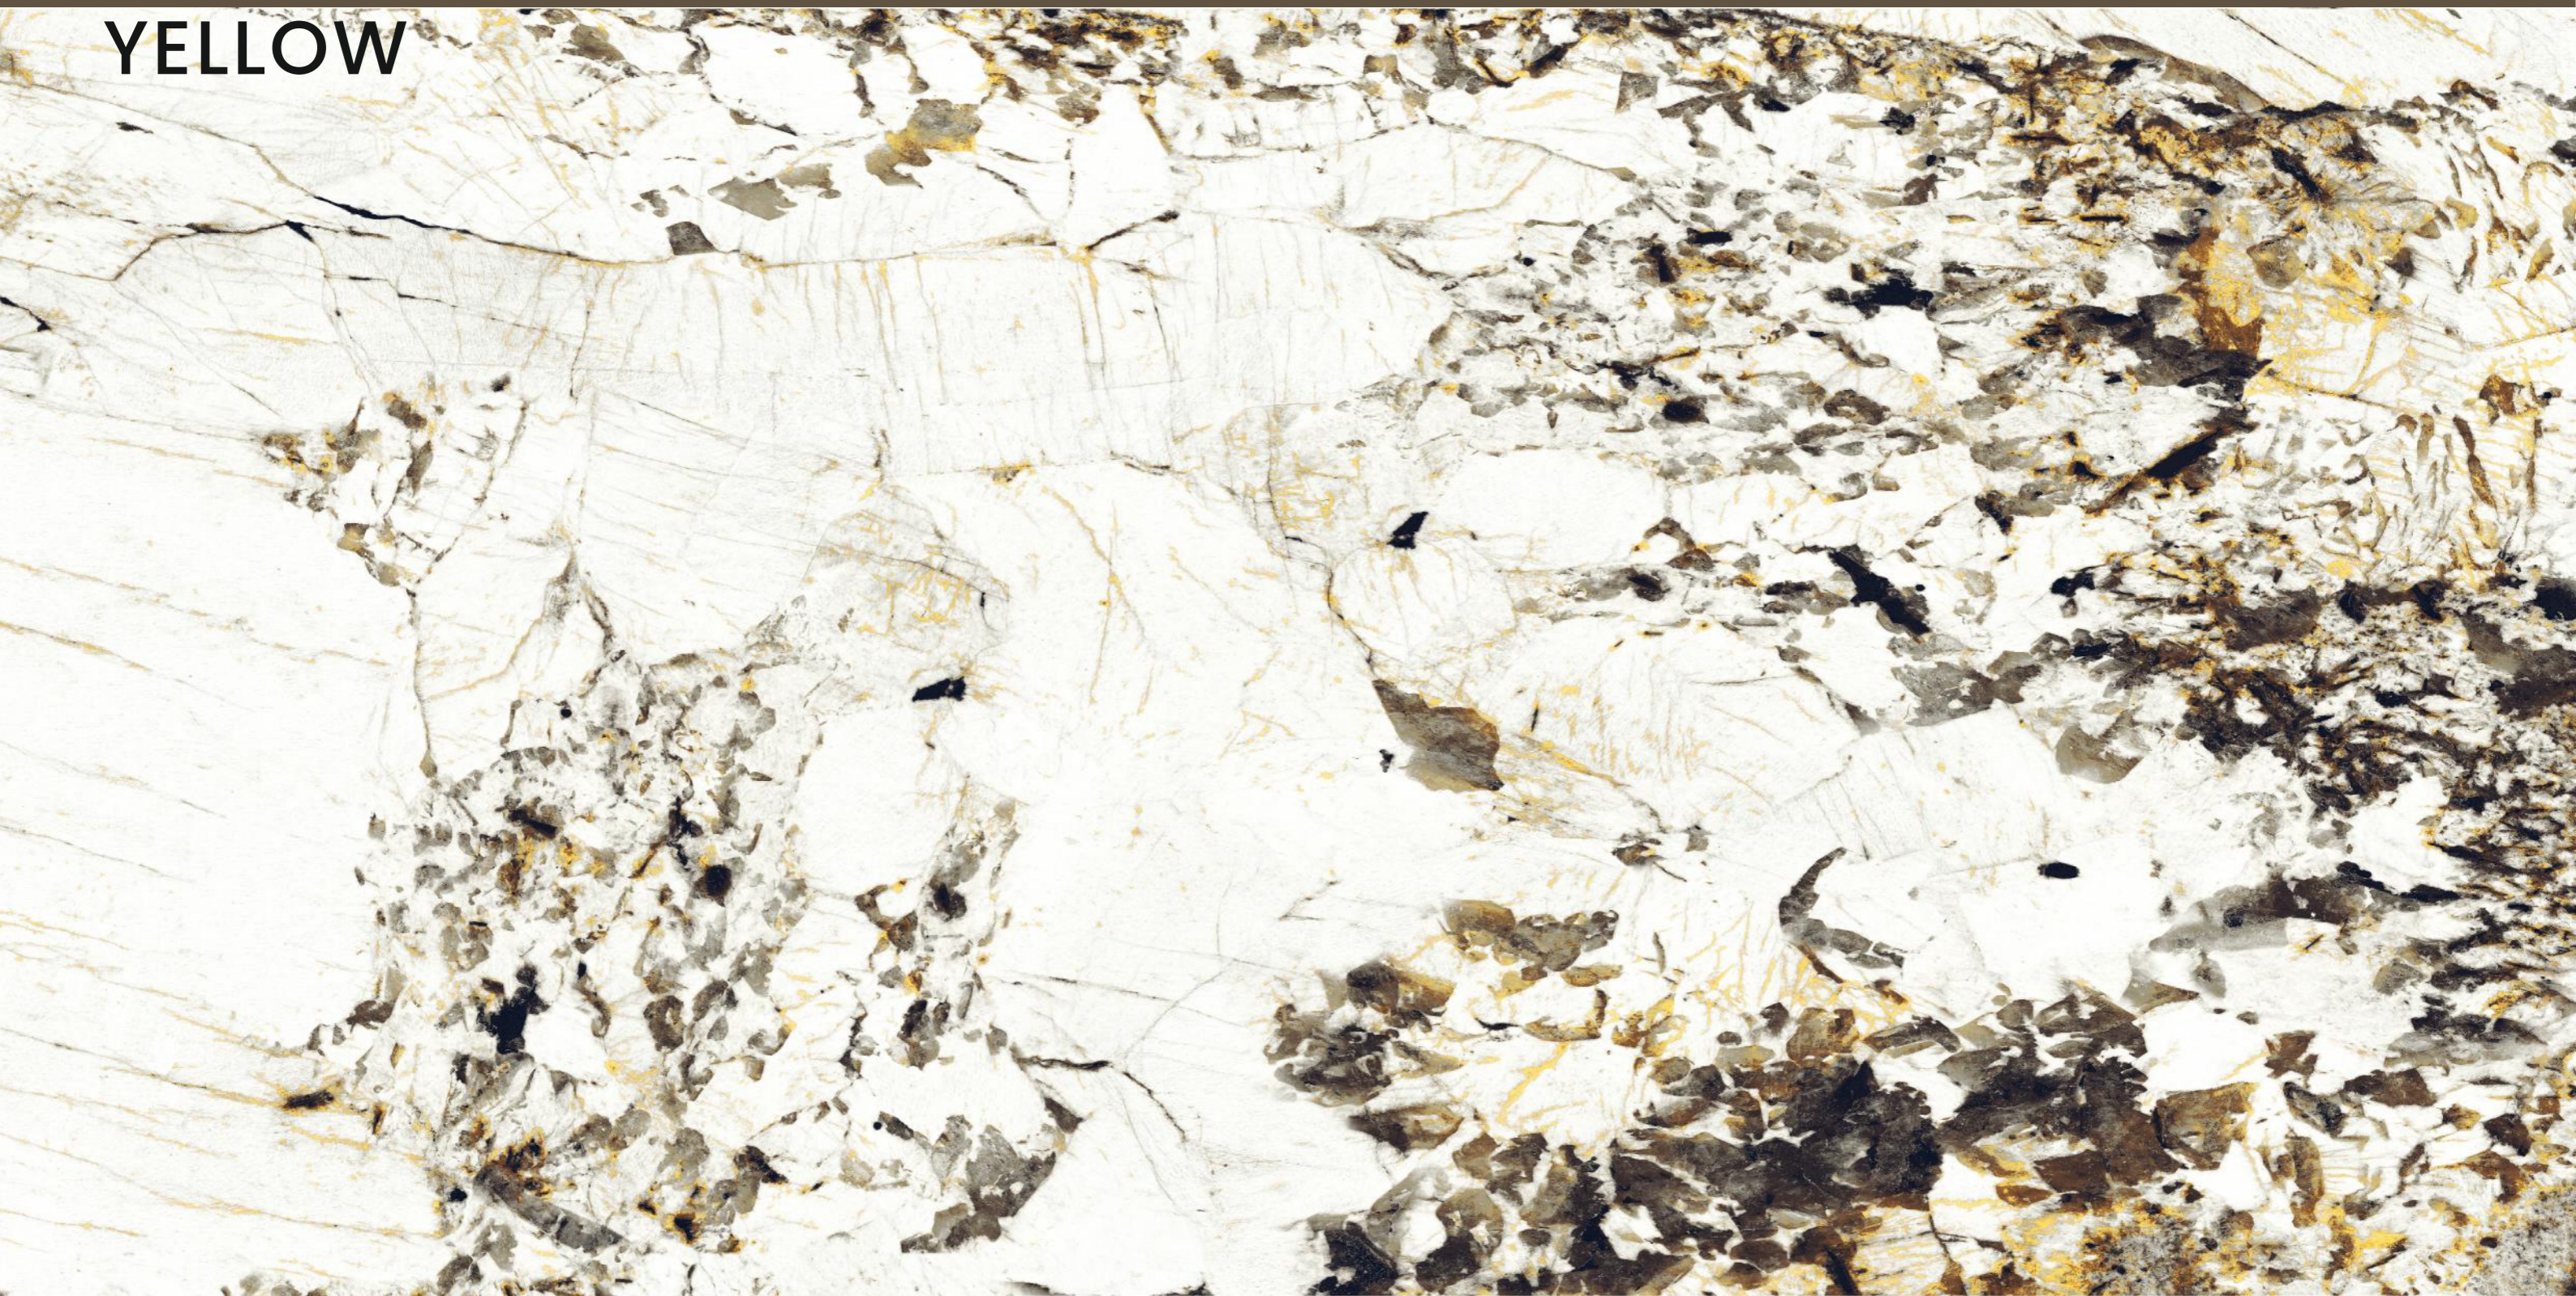

ALASKA 703
YELLOW