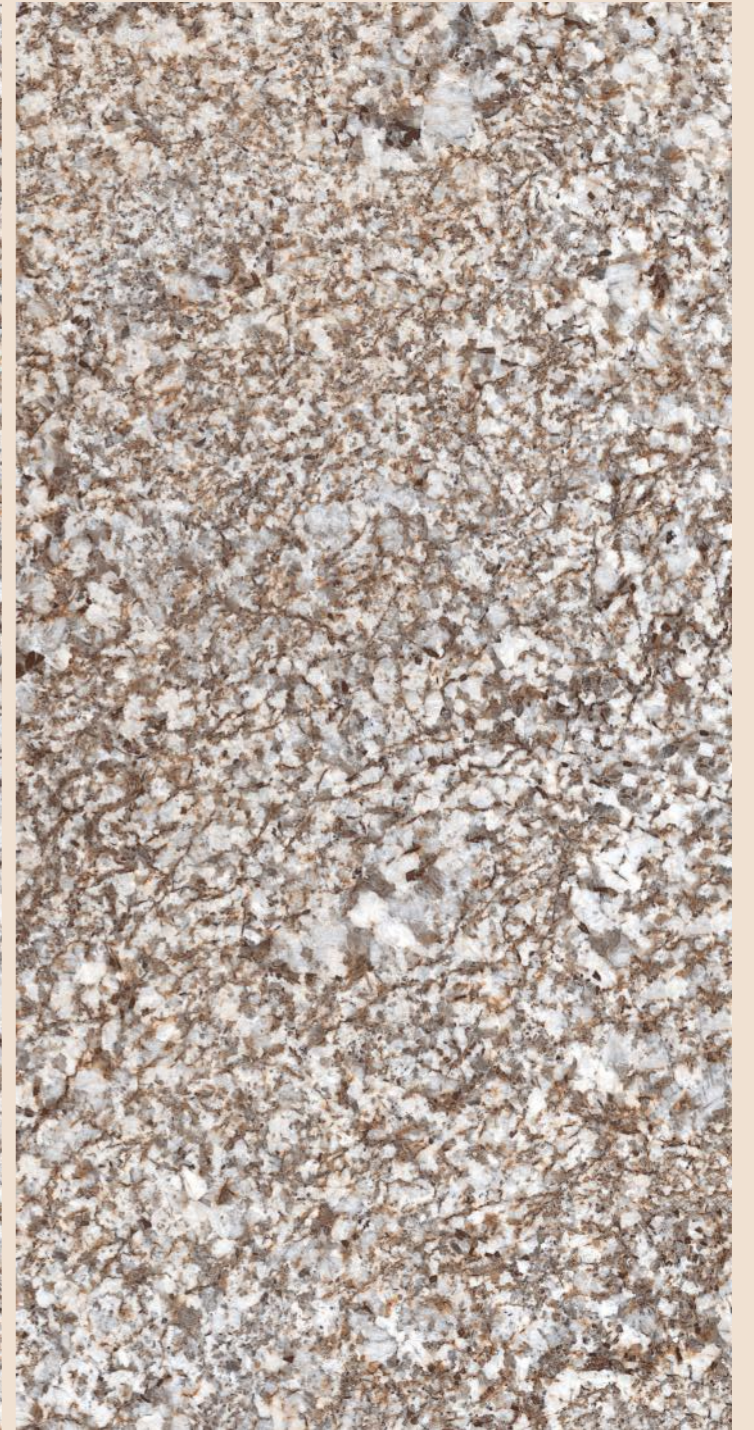

ALASKA 712 BROWN

SIZE
600x
1200MM

Series
GLOSSY

Random
03