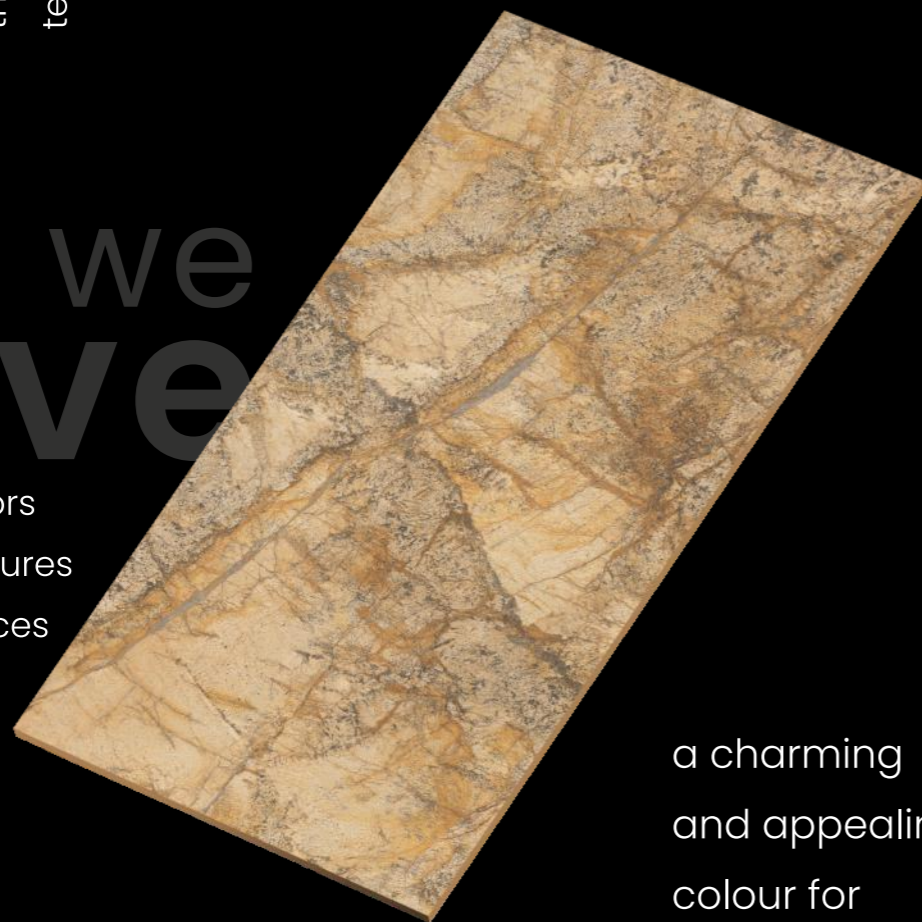

the soft colors and the textures of the surfaces

we love

the soft colors and the textures of the surfaces

a charming and appealing colour for outstanding interior