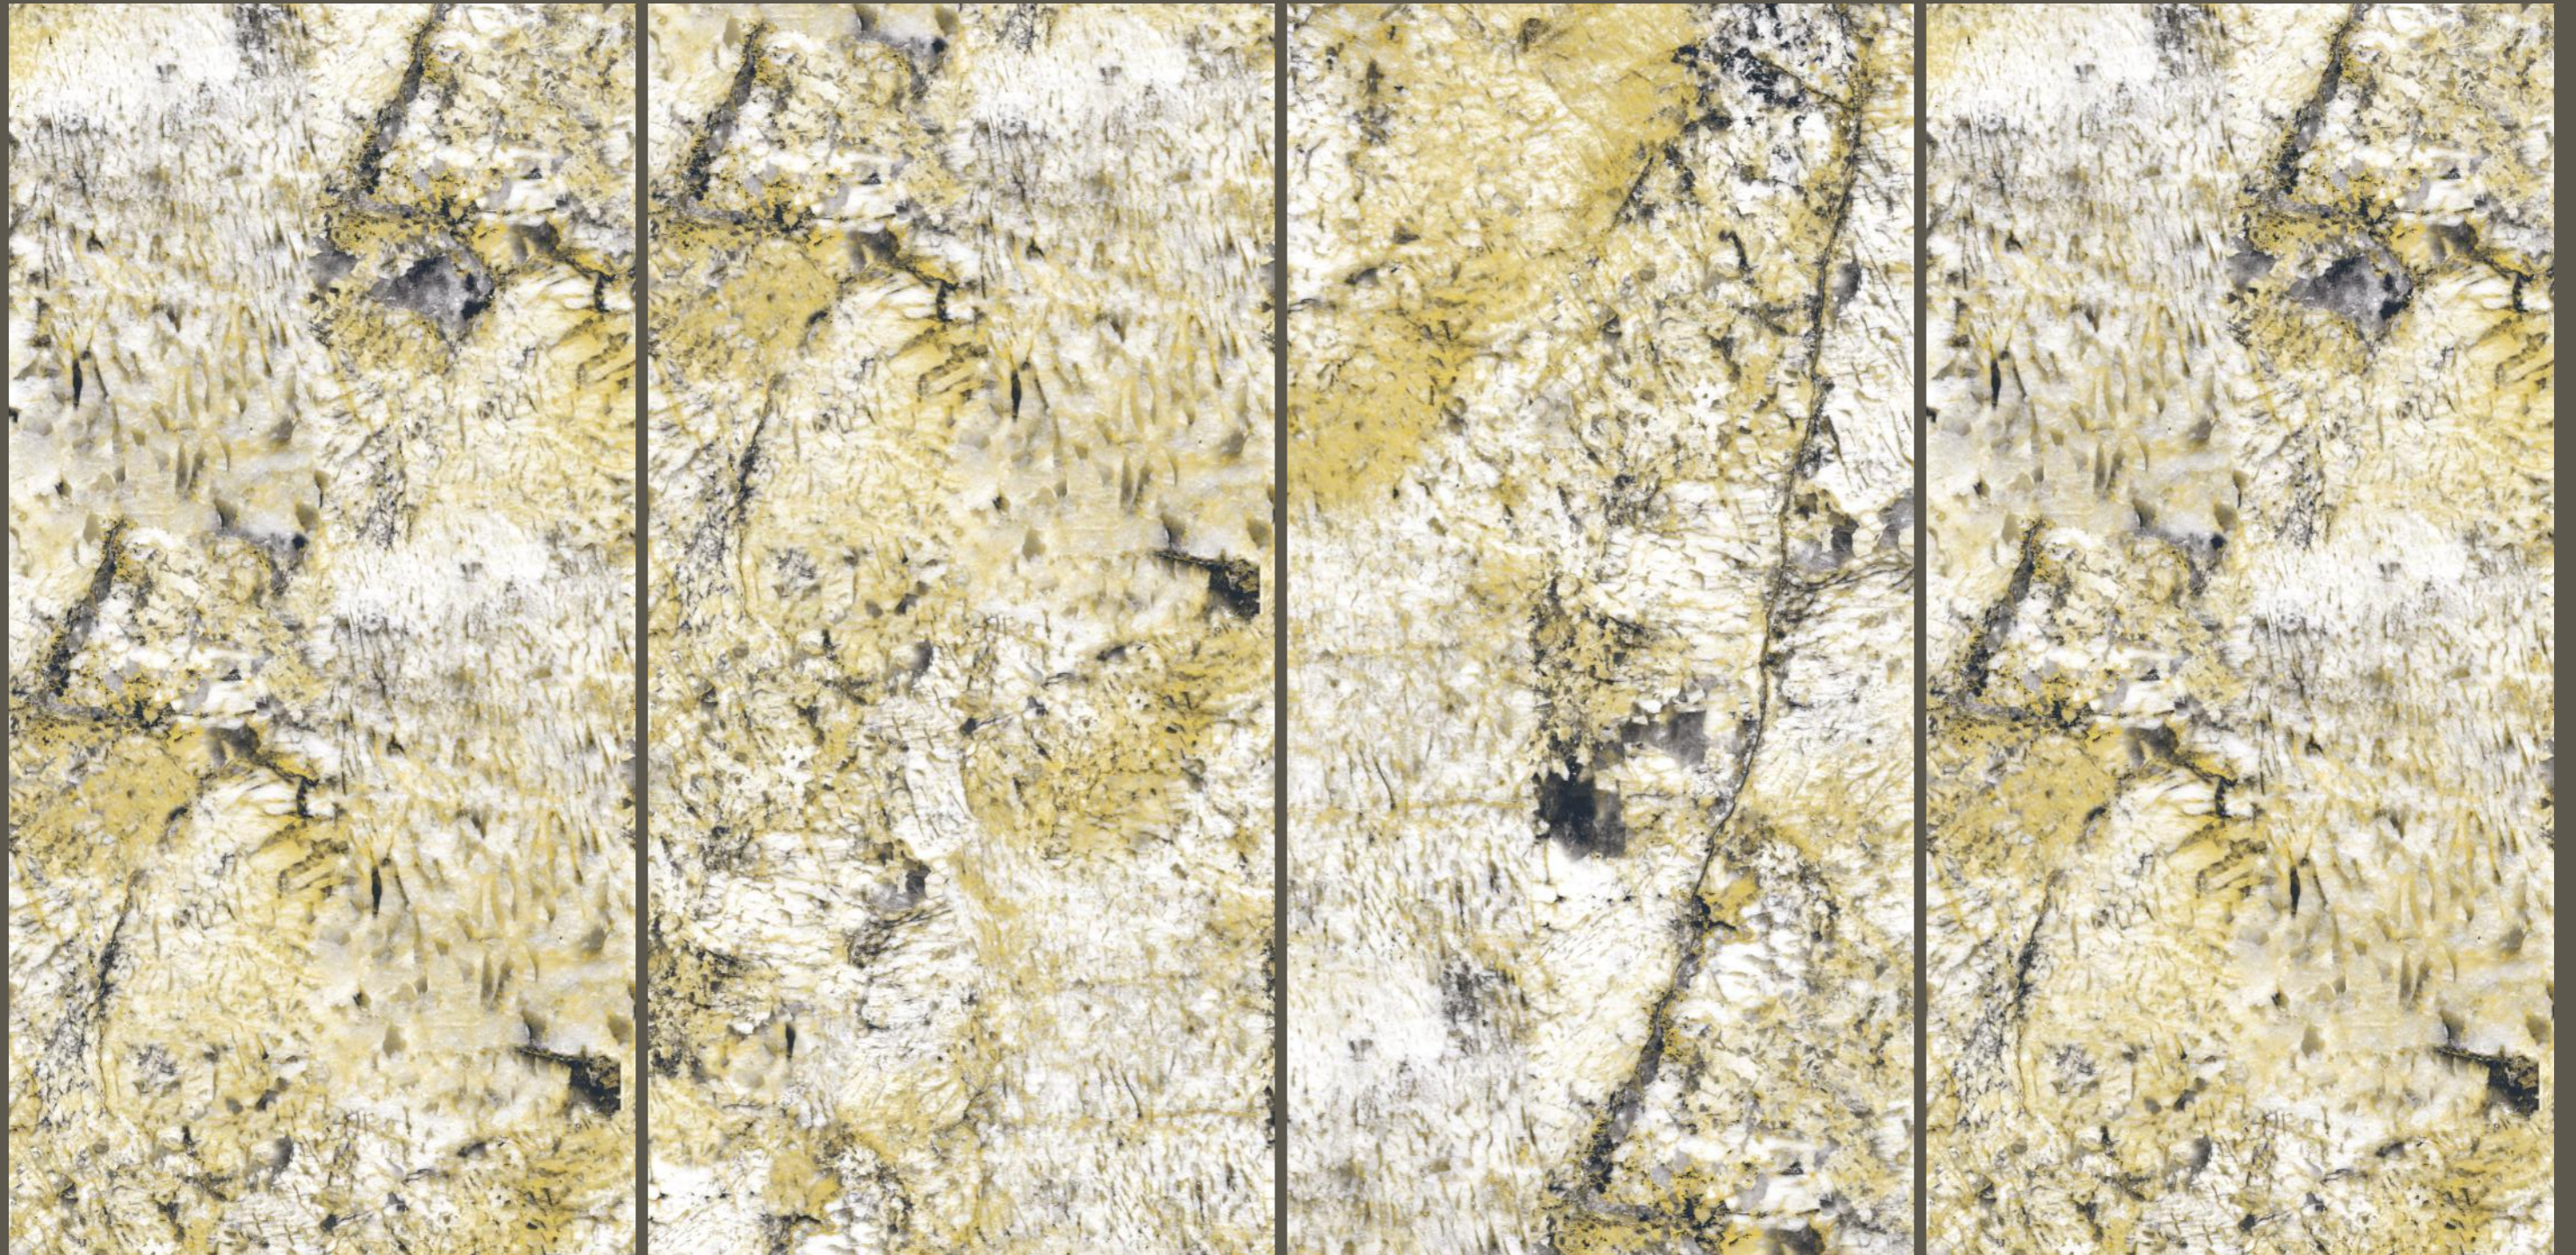

ALASKA 702 YELLOW

SIZE
600x
1200MM

Series
GLOSSY

Random
03