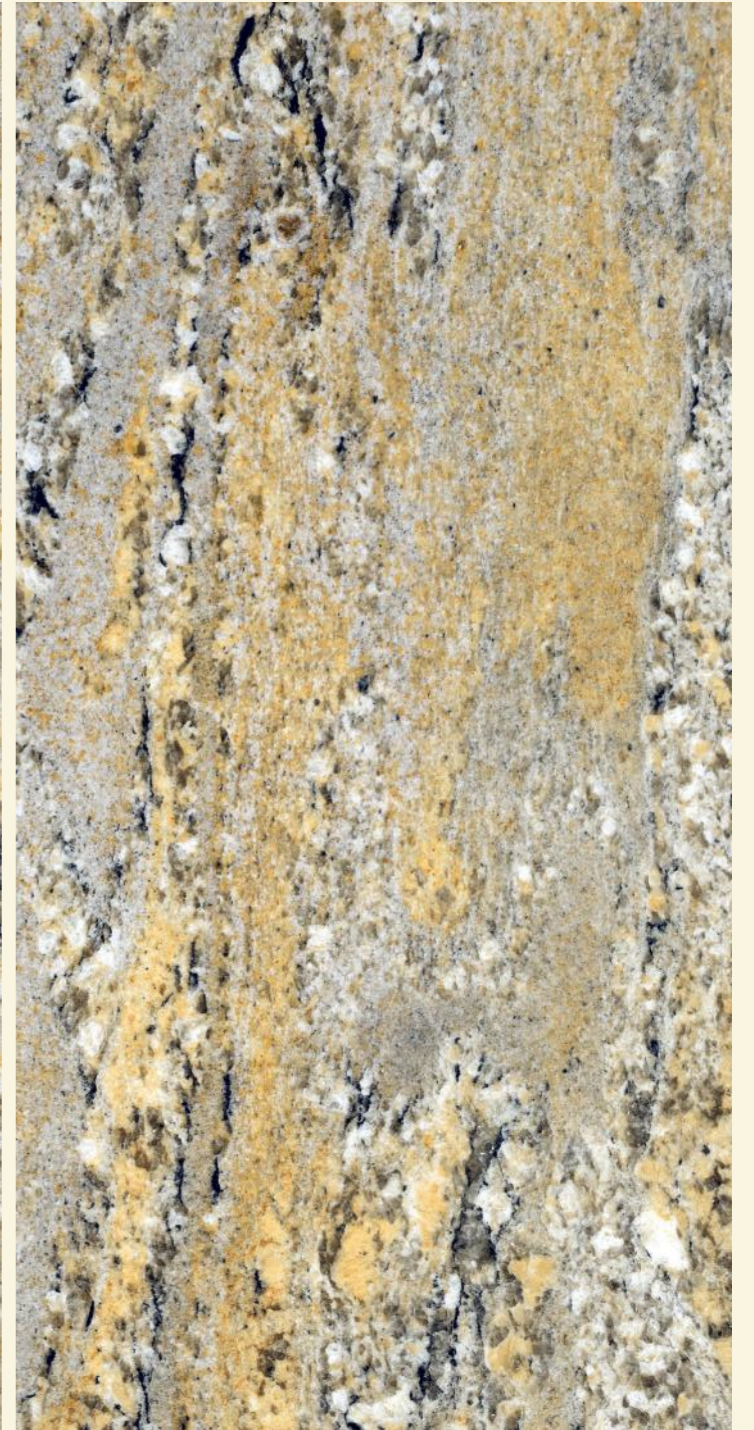

ALASKA 706 YELLOW

SIZE
600x
1200MM

Series
GLOSSY

Random
03