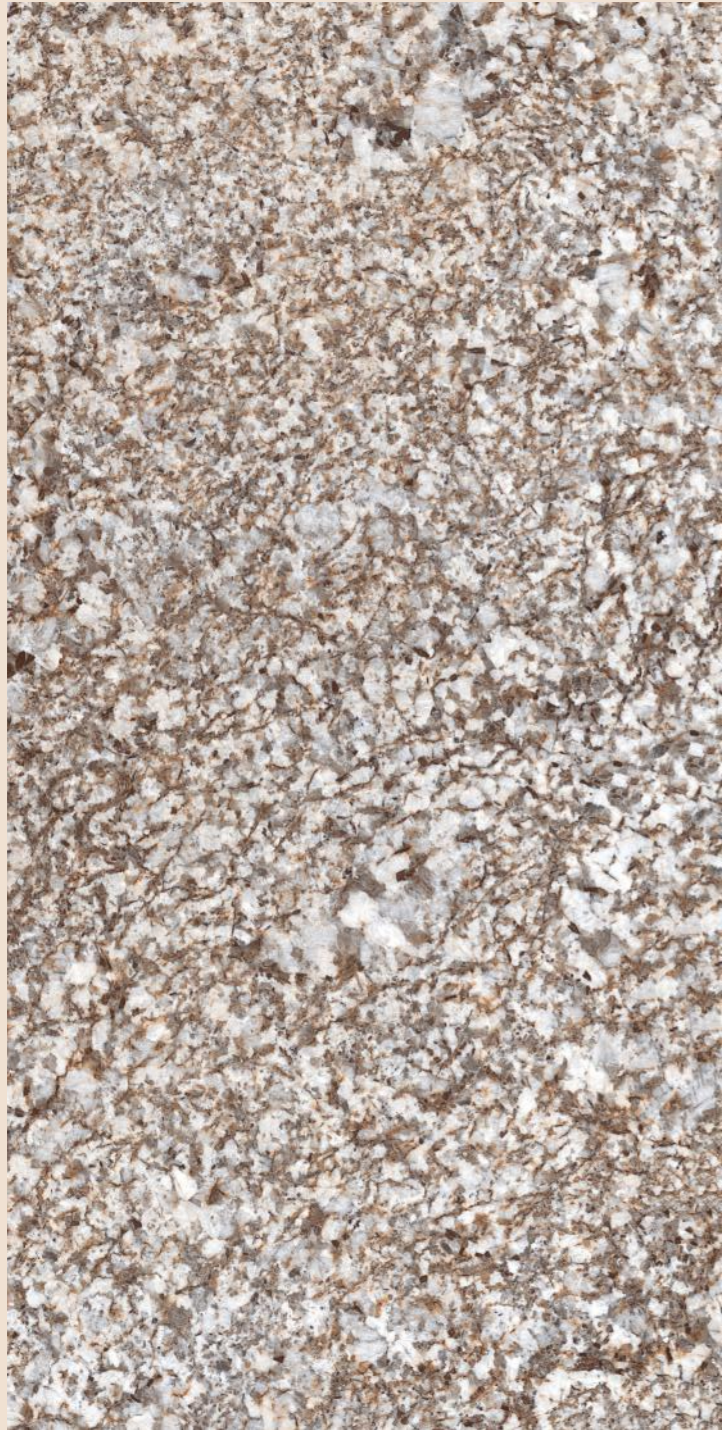

ALASKA 712 BROWN

SIZE
600x
1200MM

Series
GLOSSY

Random
03