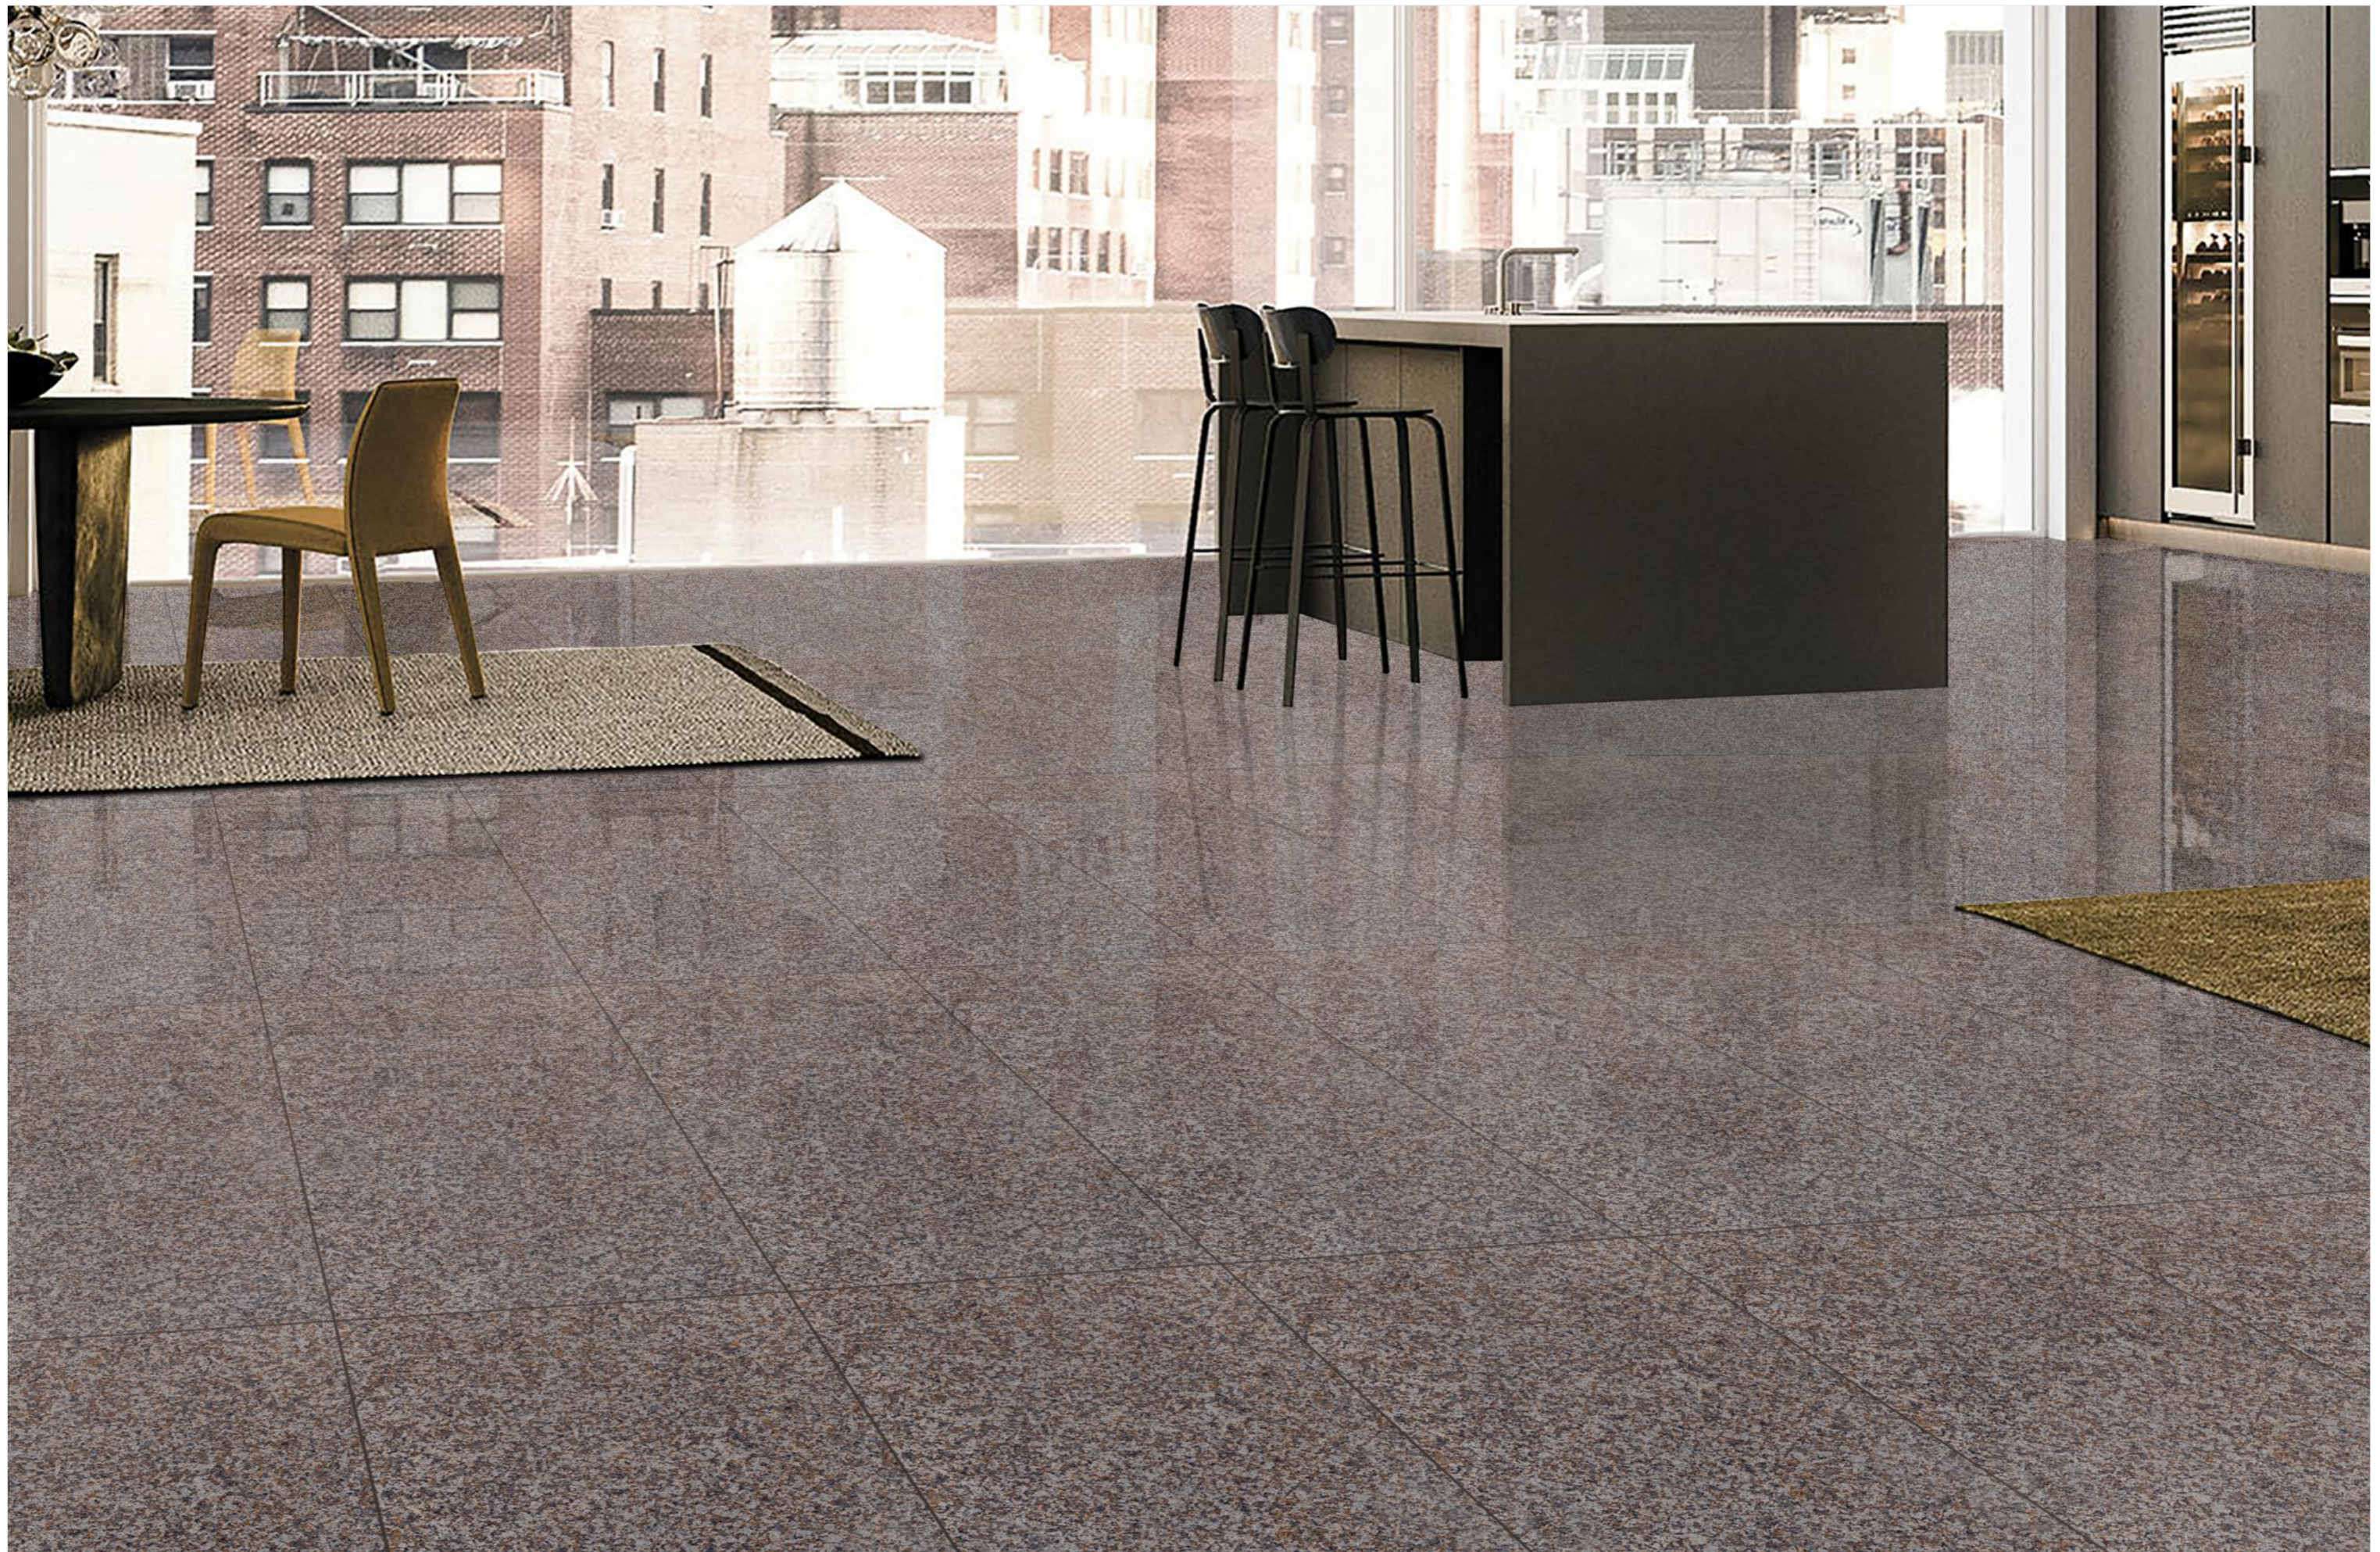

ALASKA 718 BROWN