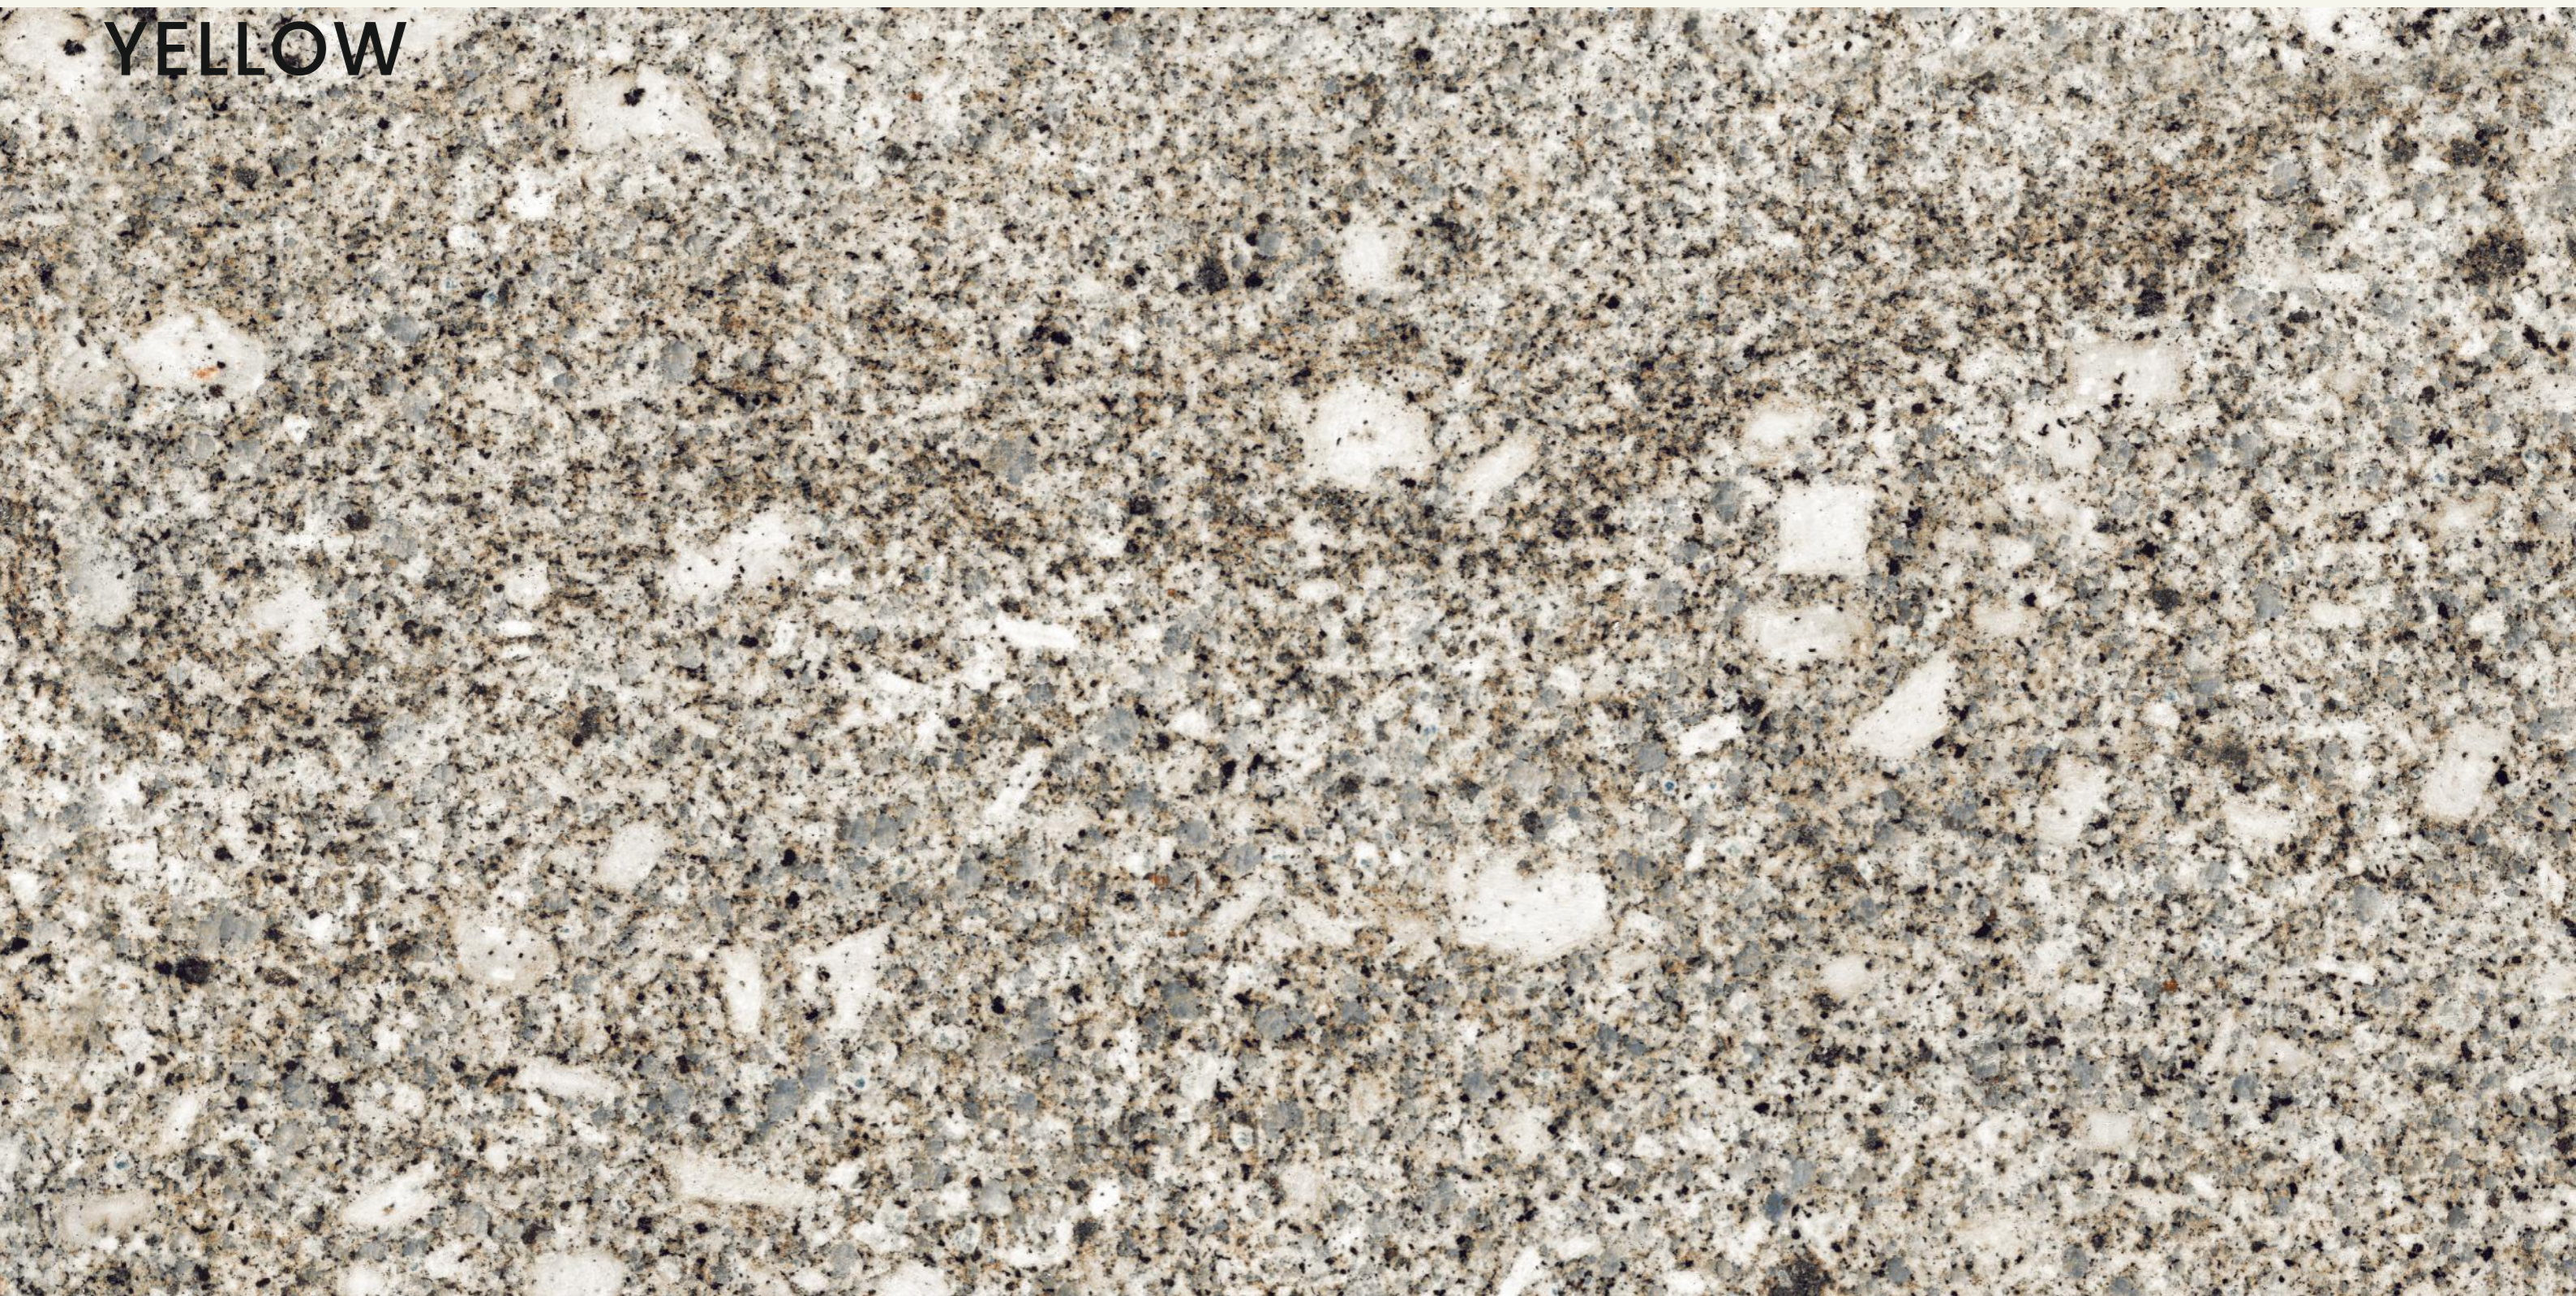

ALASKA 701
YELLOW