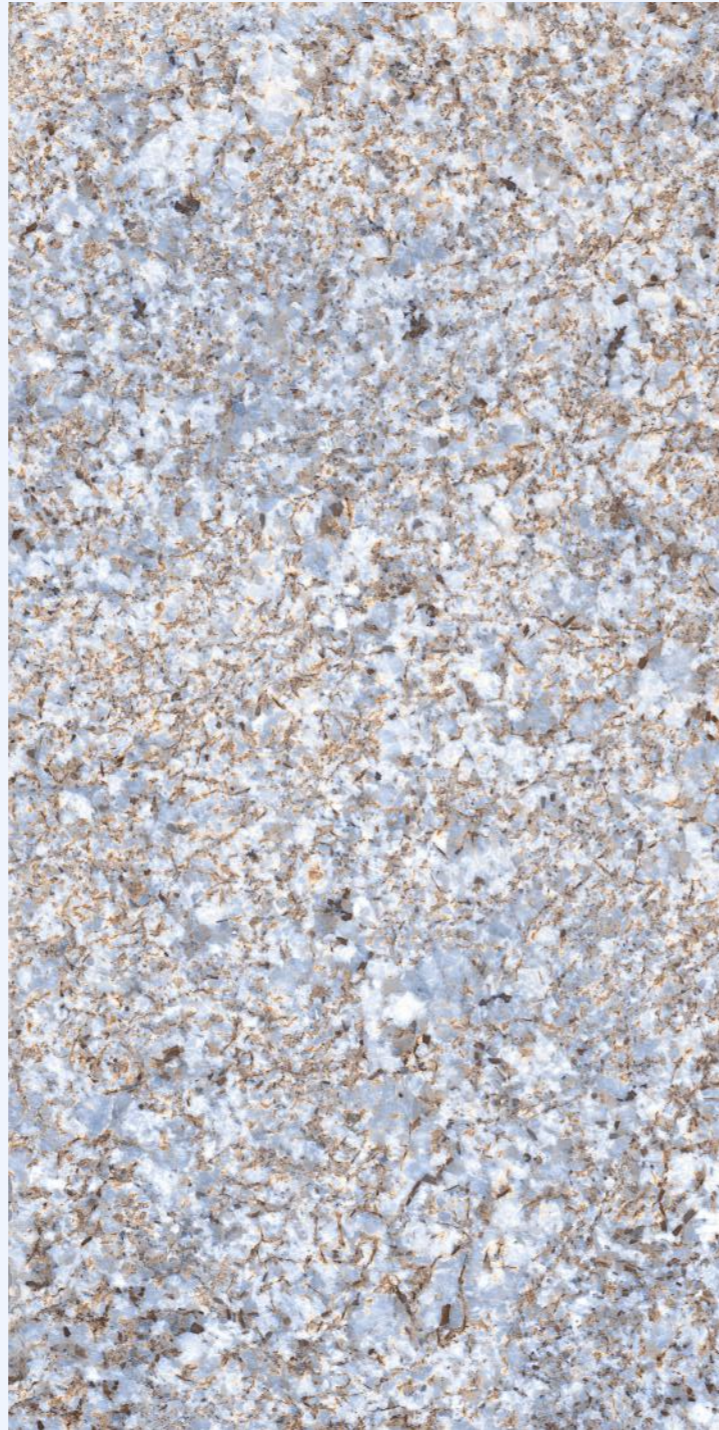

ALASKA 712 AQUA

SIZE
600x
1200MM

Series
GLOSSY

Random
03