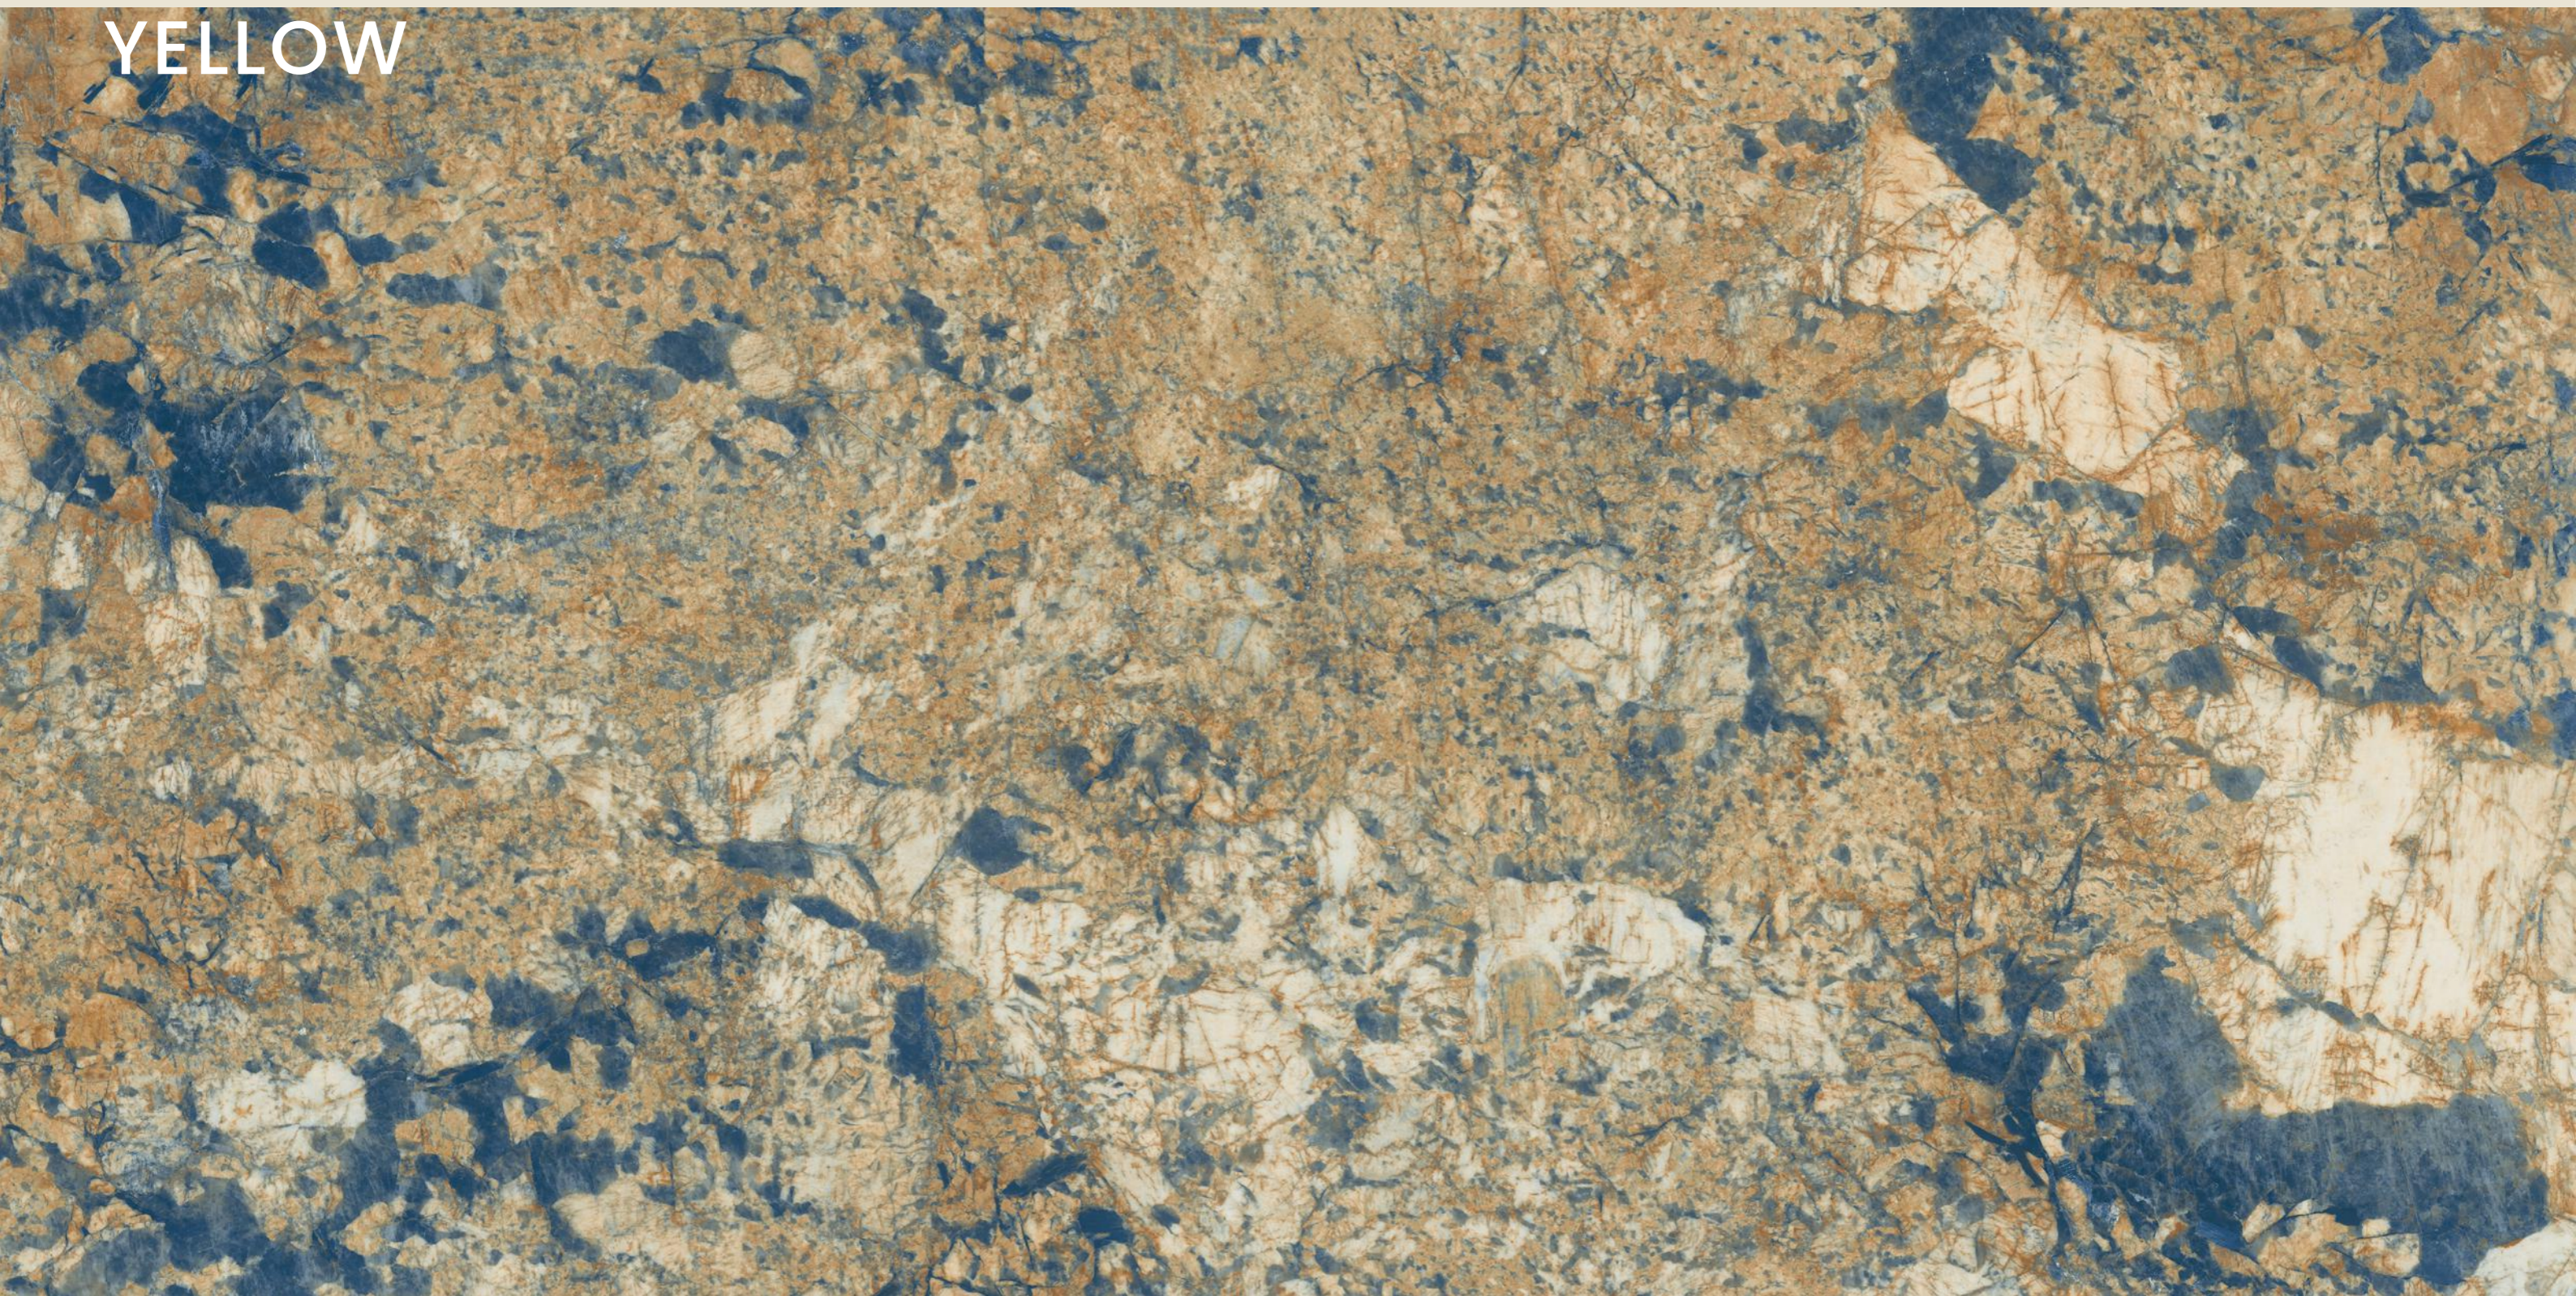

# ALASKA 716 BROWN

SIZE  
600x  
1200MM

Series  
GLOSSY

Random  
05

ALASKA 716 BROWN

**ALASKA 716**  
**YELLOW**