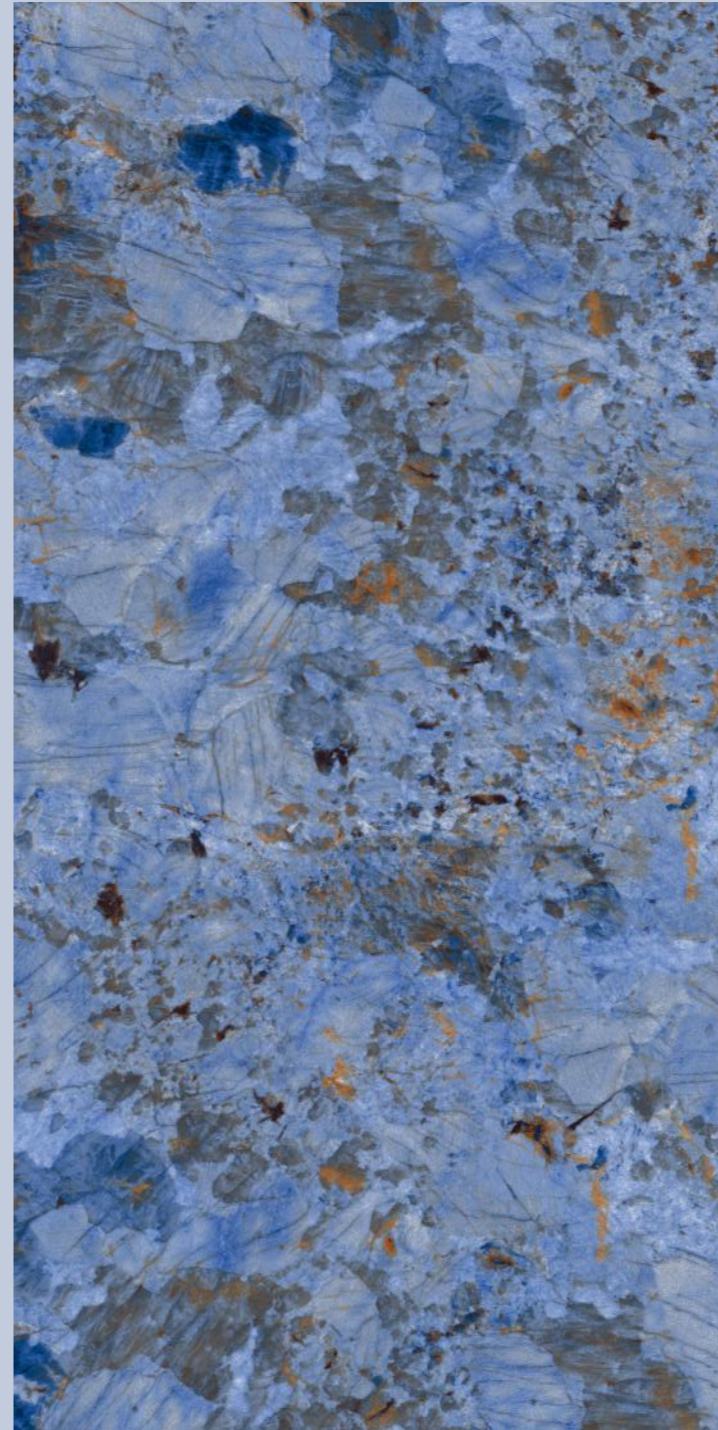

ALASKA 704 BLUE

SIZE
600x
1200MM

Series
GLOSSY

Random
03