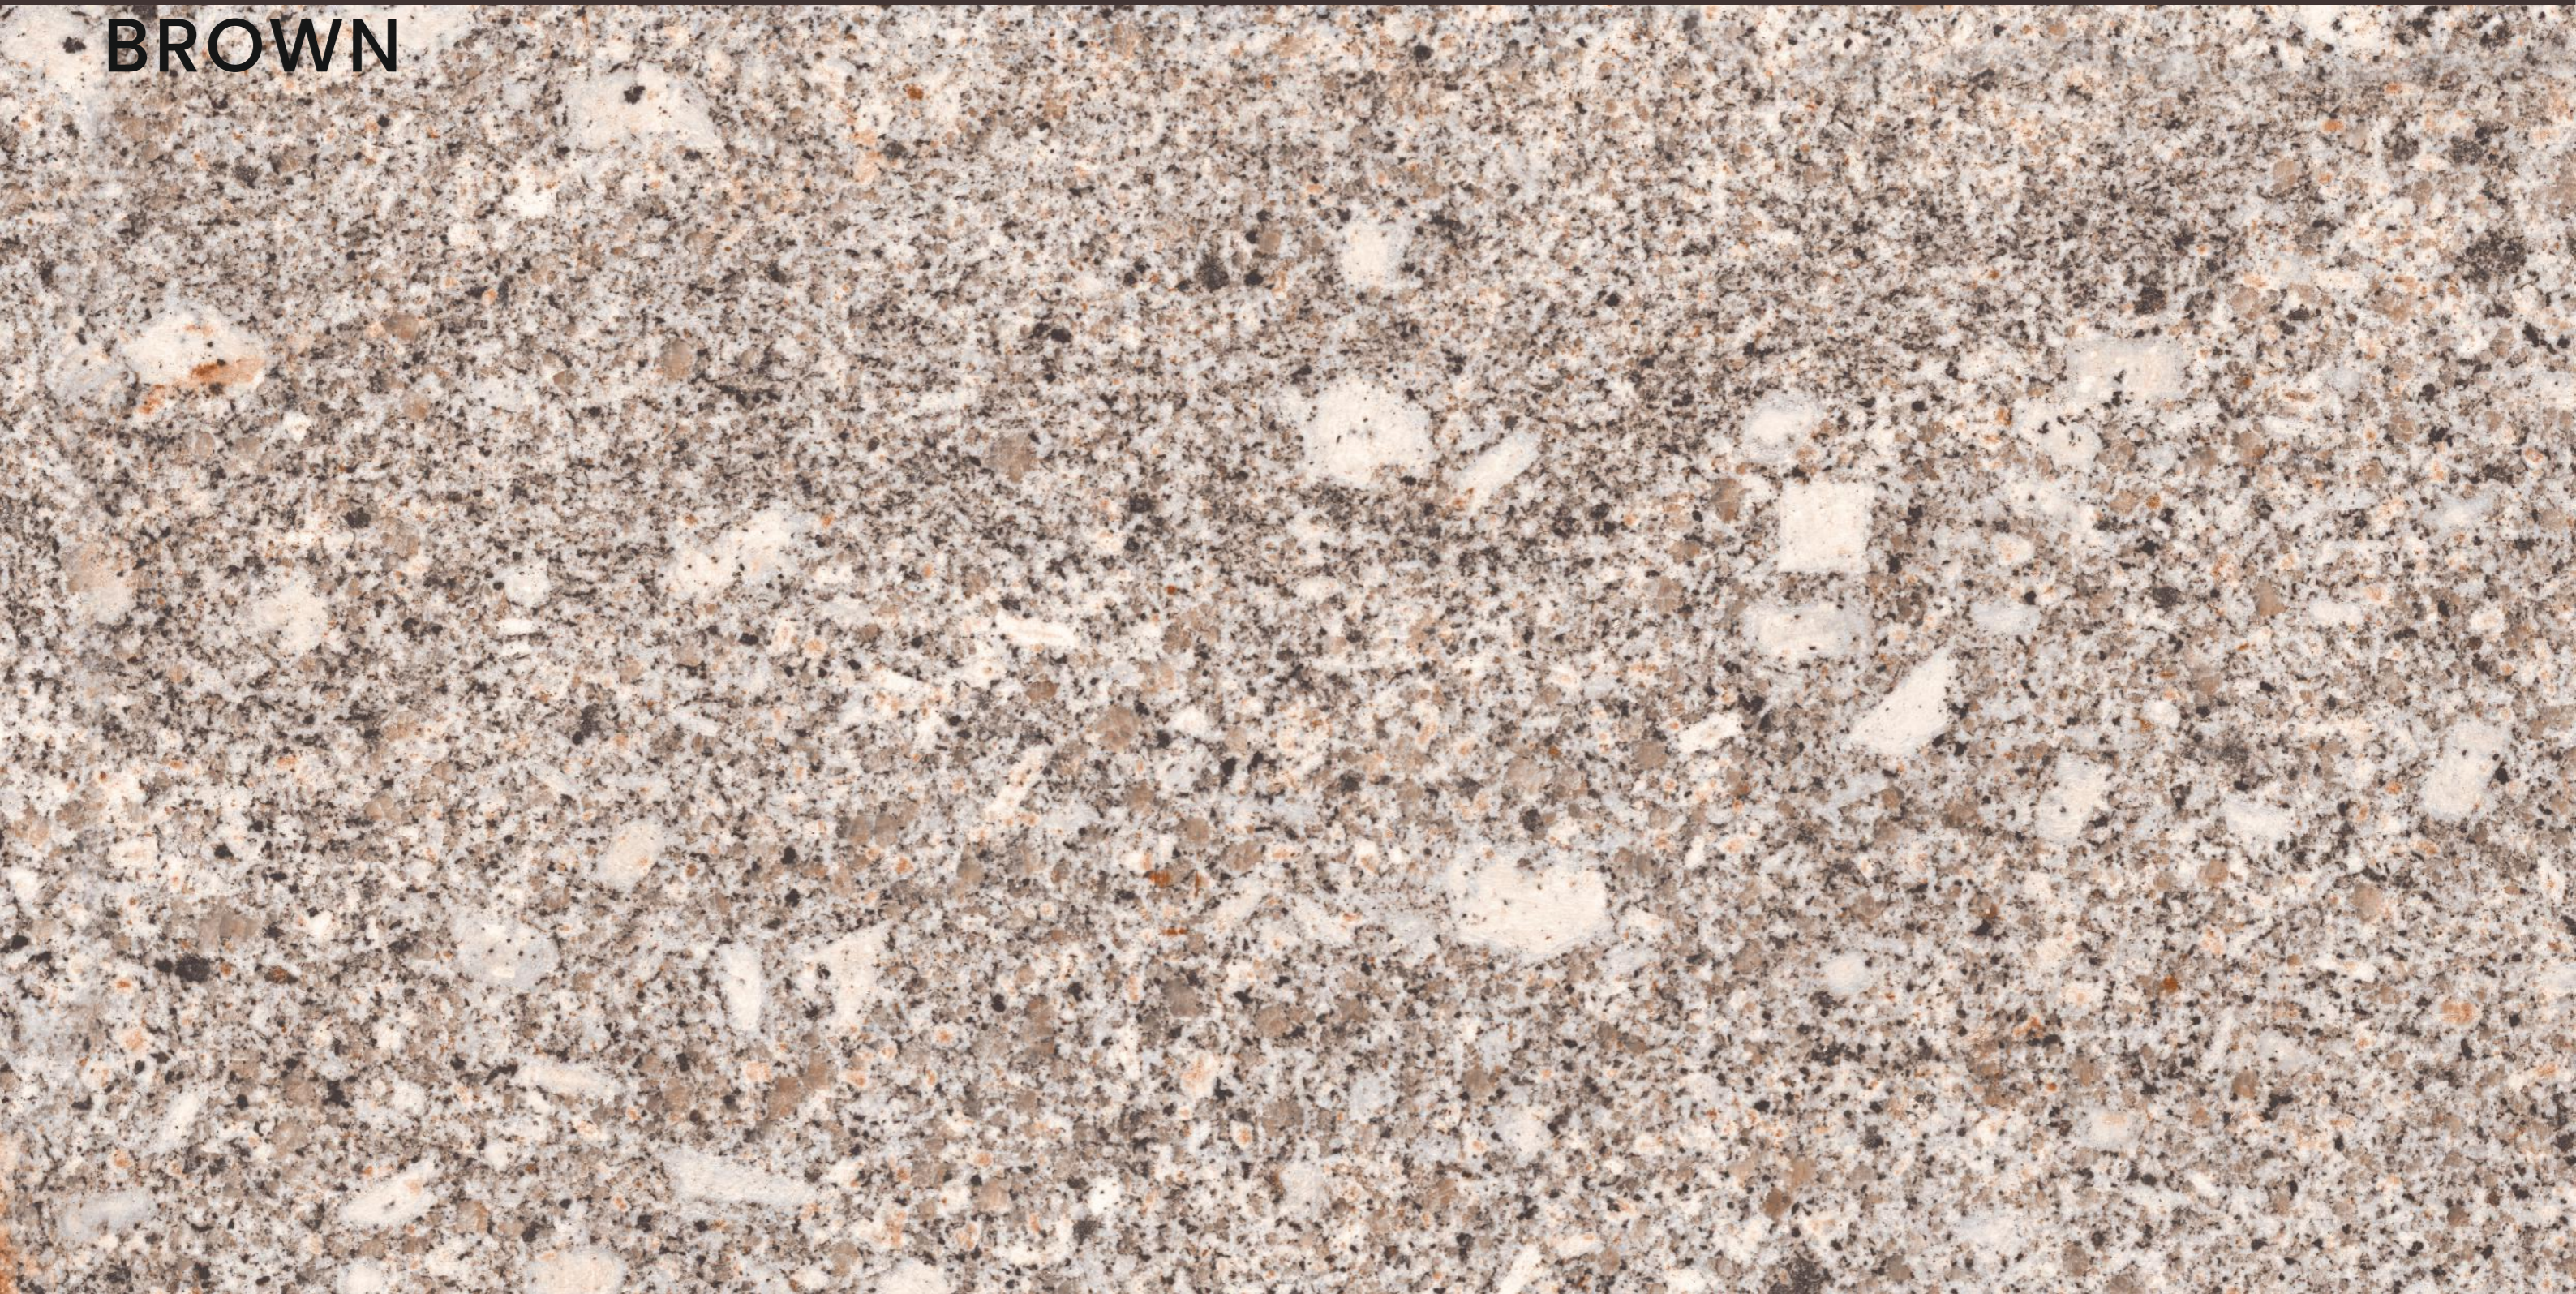

ALASKA 701
BROWN