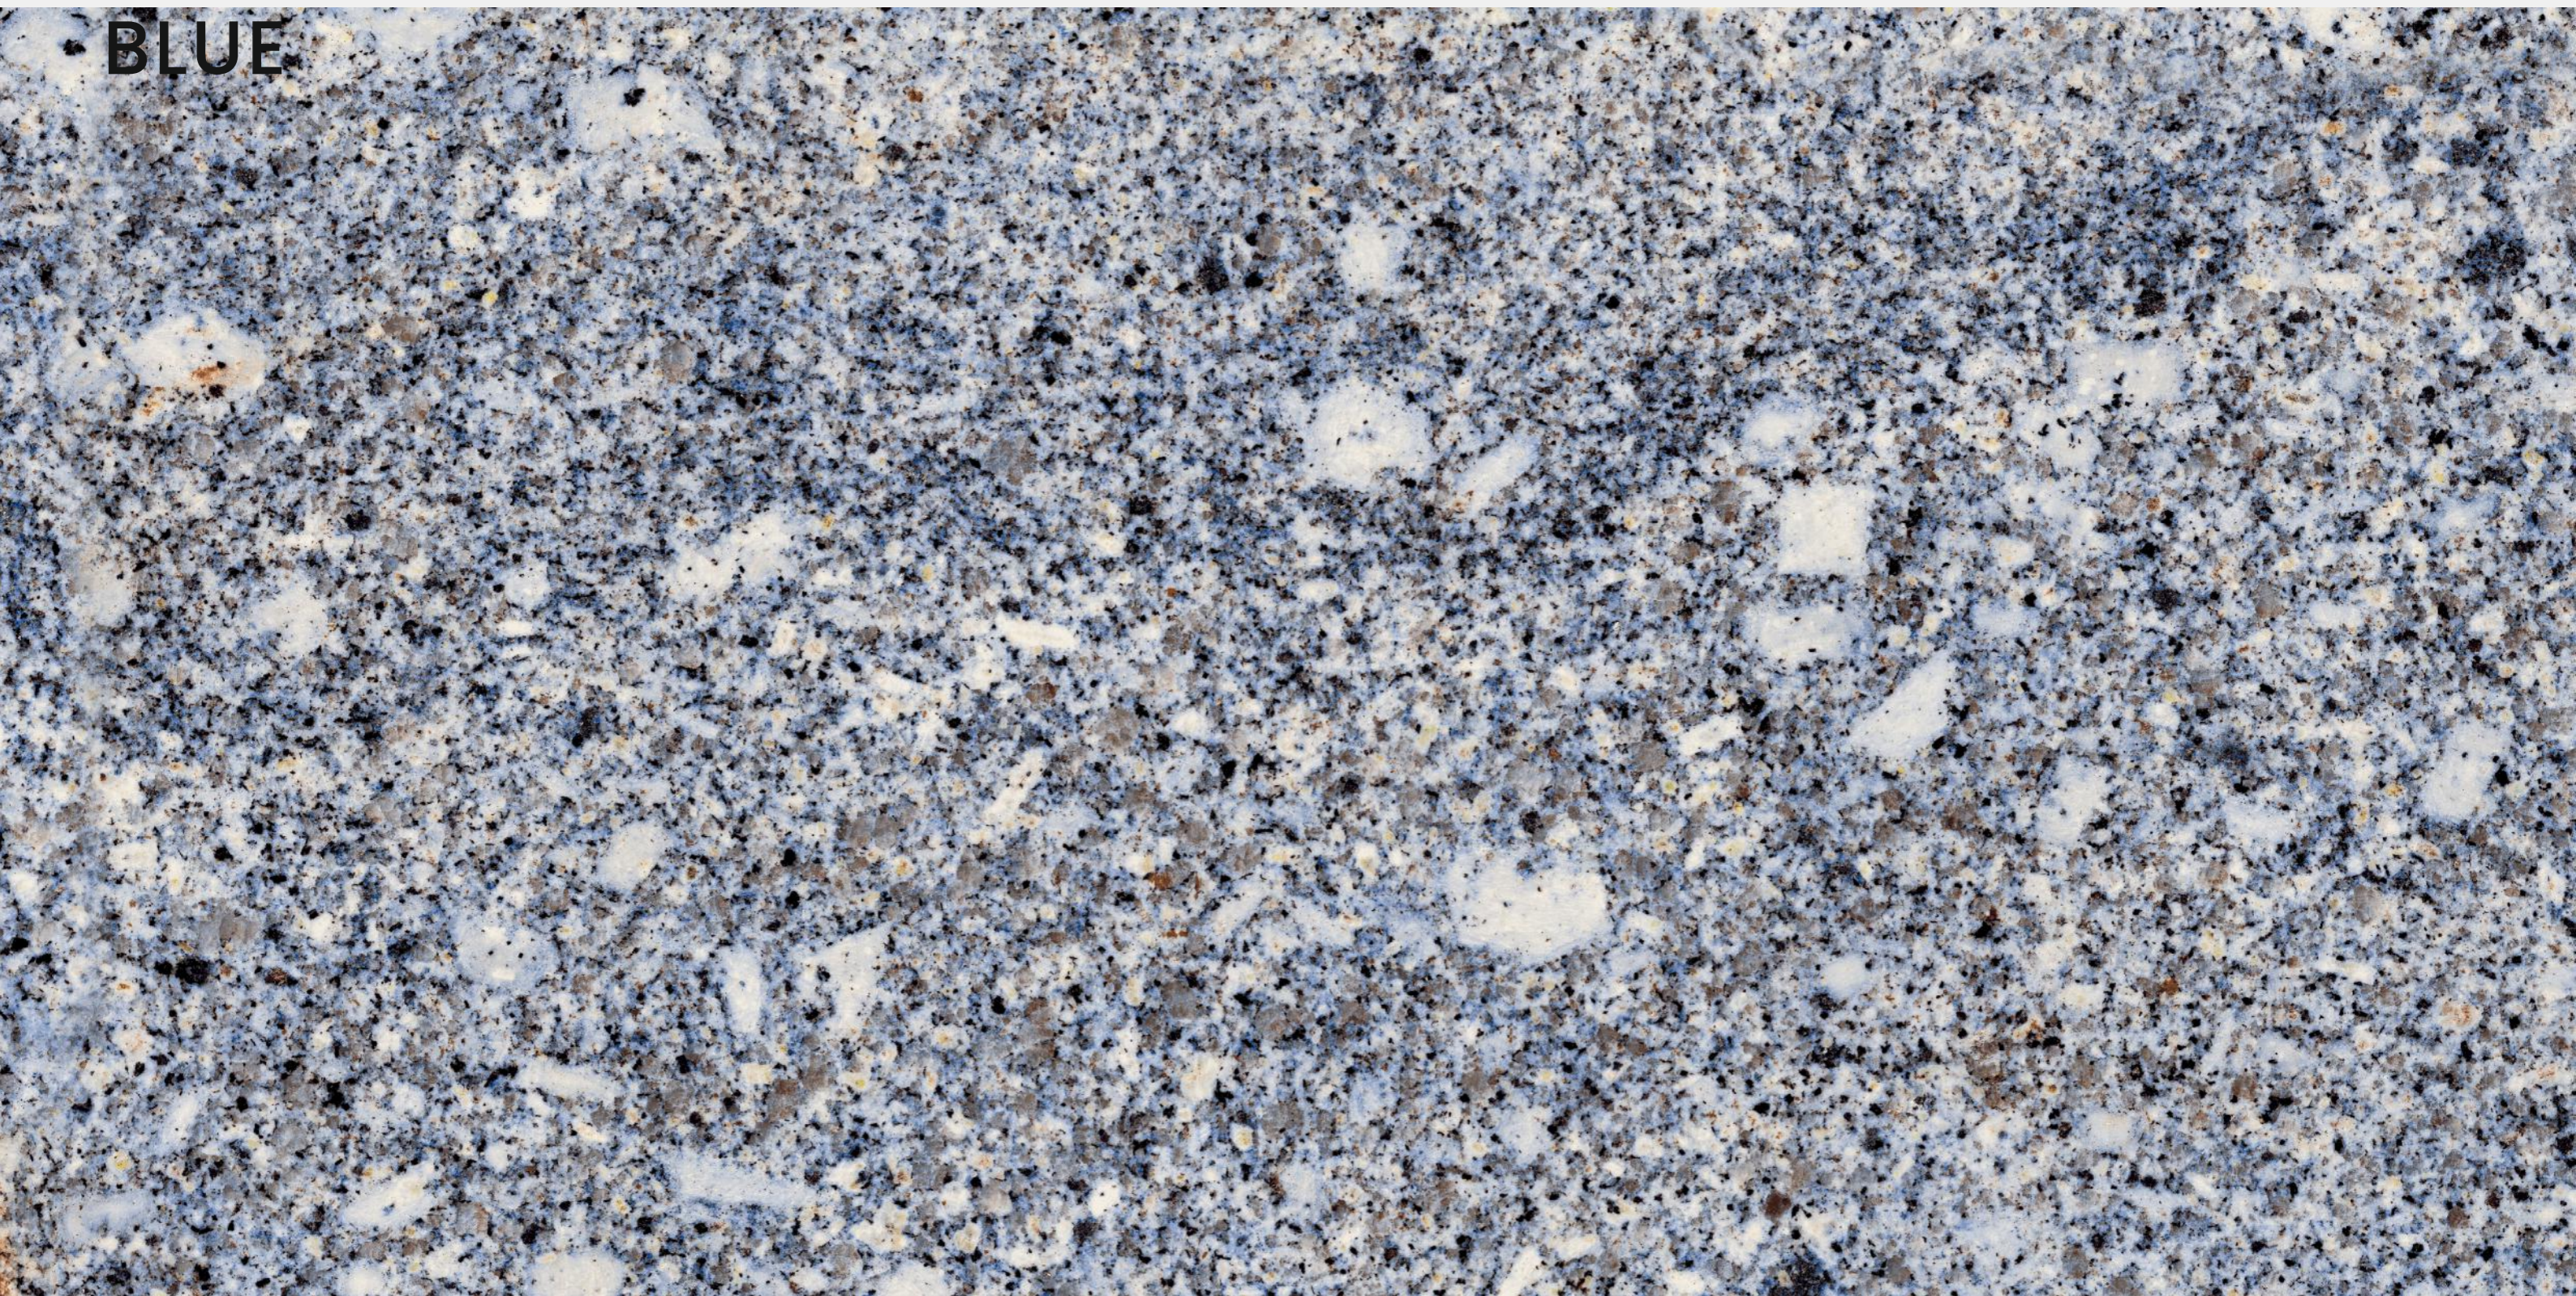

ALASKA 701
BLUE