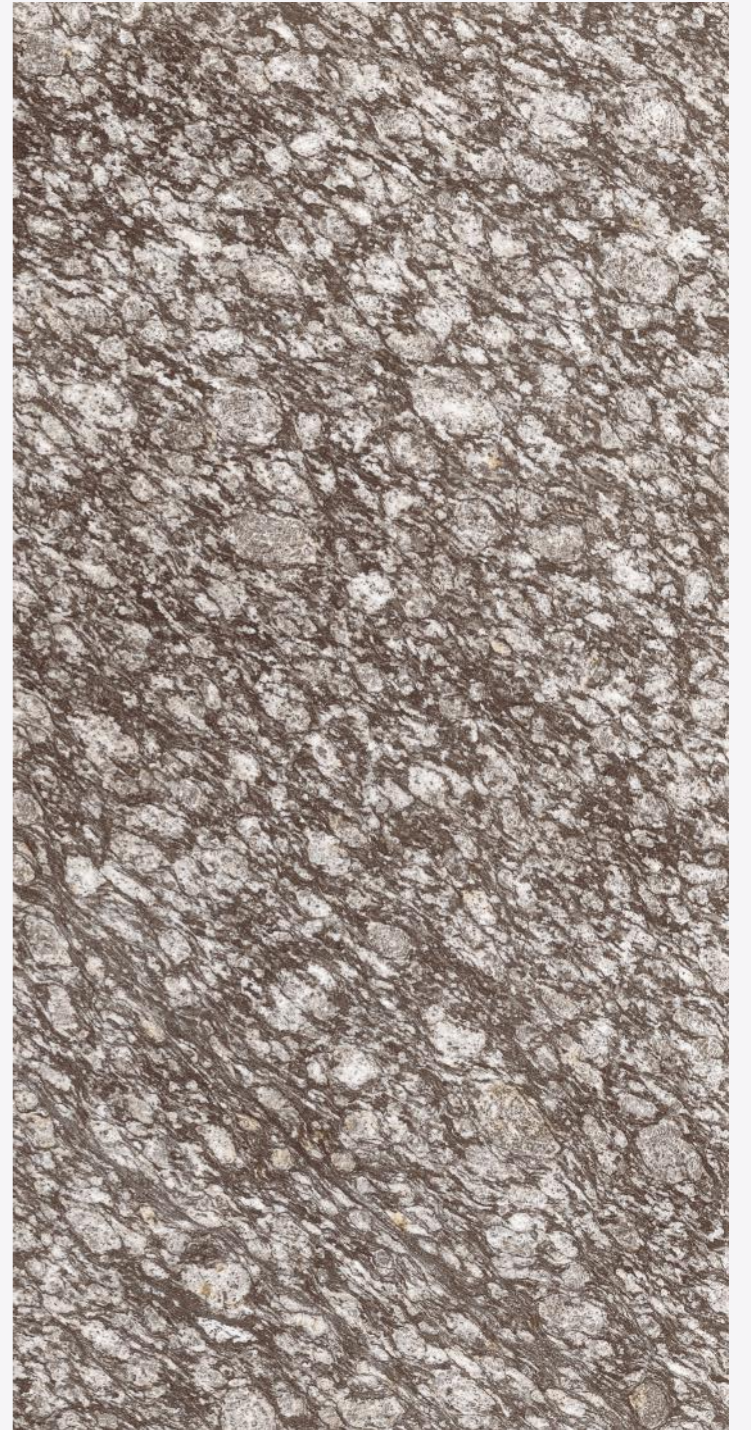

ALASKA 713 BROWN

SIZE
600x
1200MM

Series
GLOSSY

Random
03