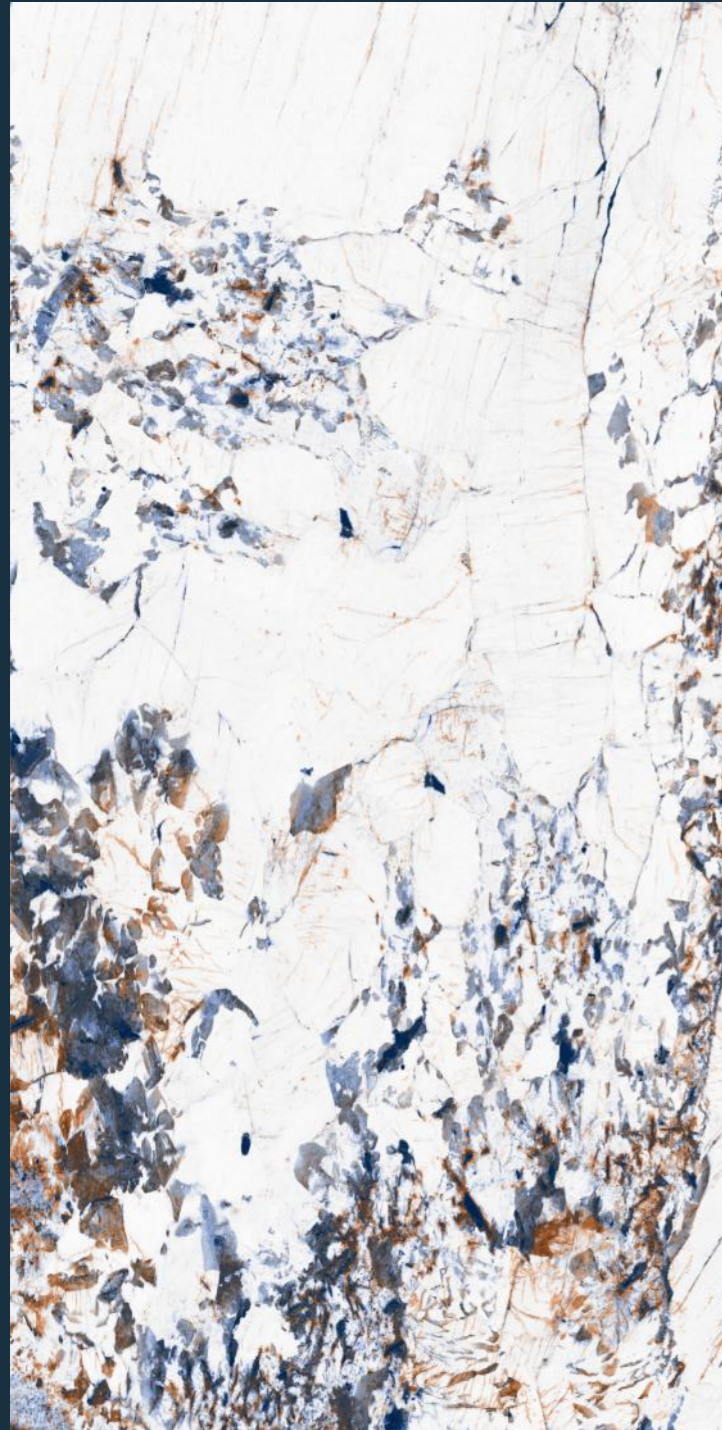

ALASKA 703
BLUE

SIZE
600x
1200MM

Series
GLOSSY

Random
03