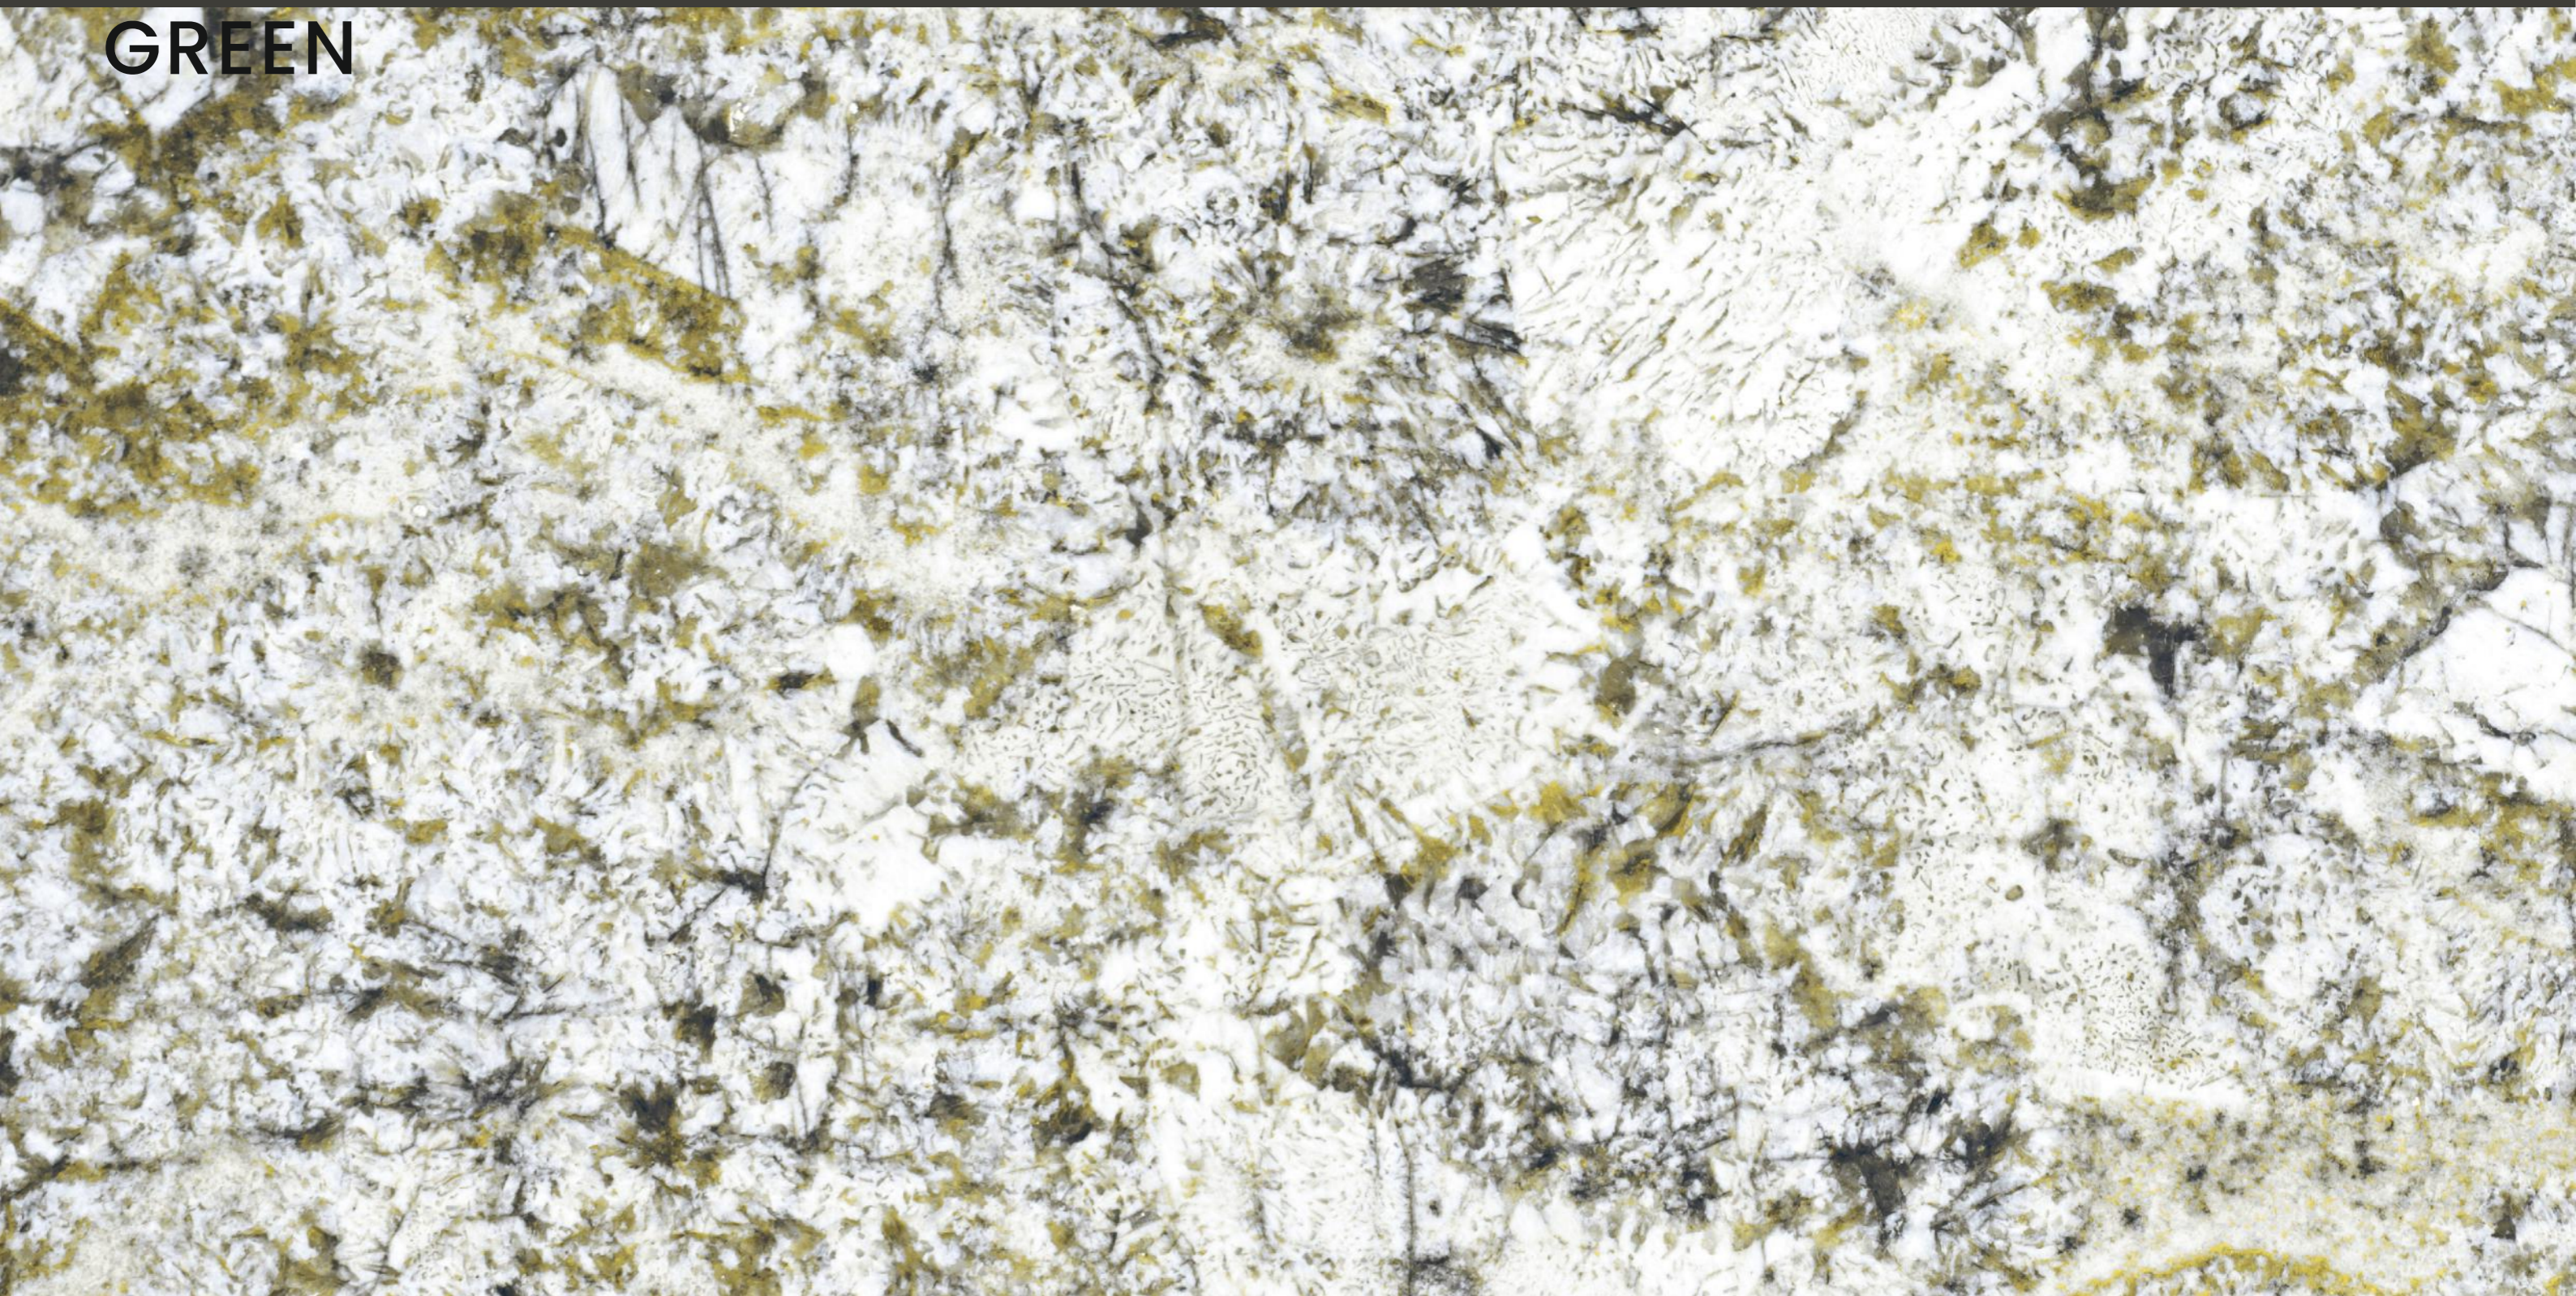

ALASKA 708
GREEN