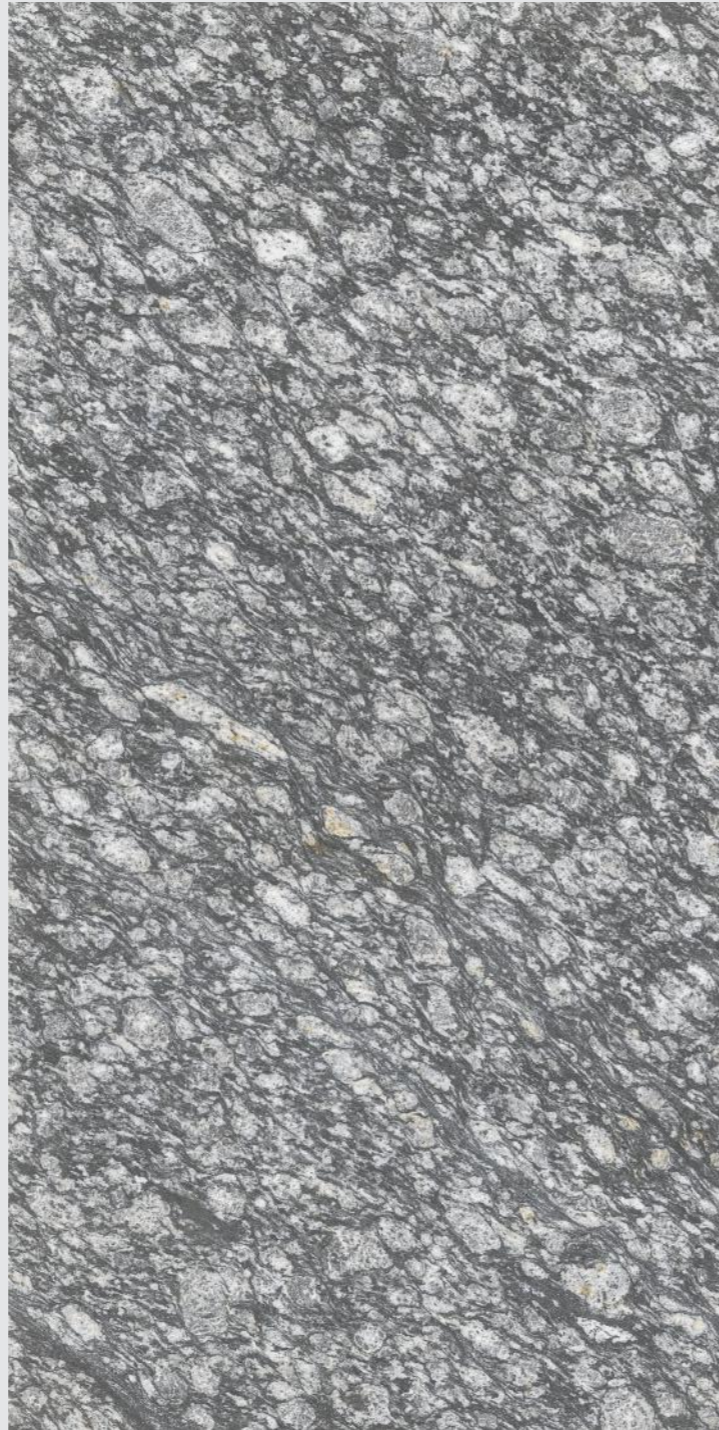

ALASKA 713 GREY

SIZE
600x
1200MM

Series
GLOSSY

Random
03