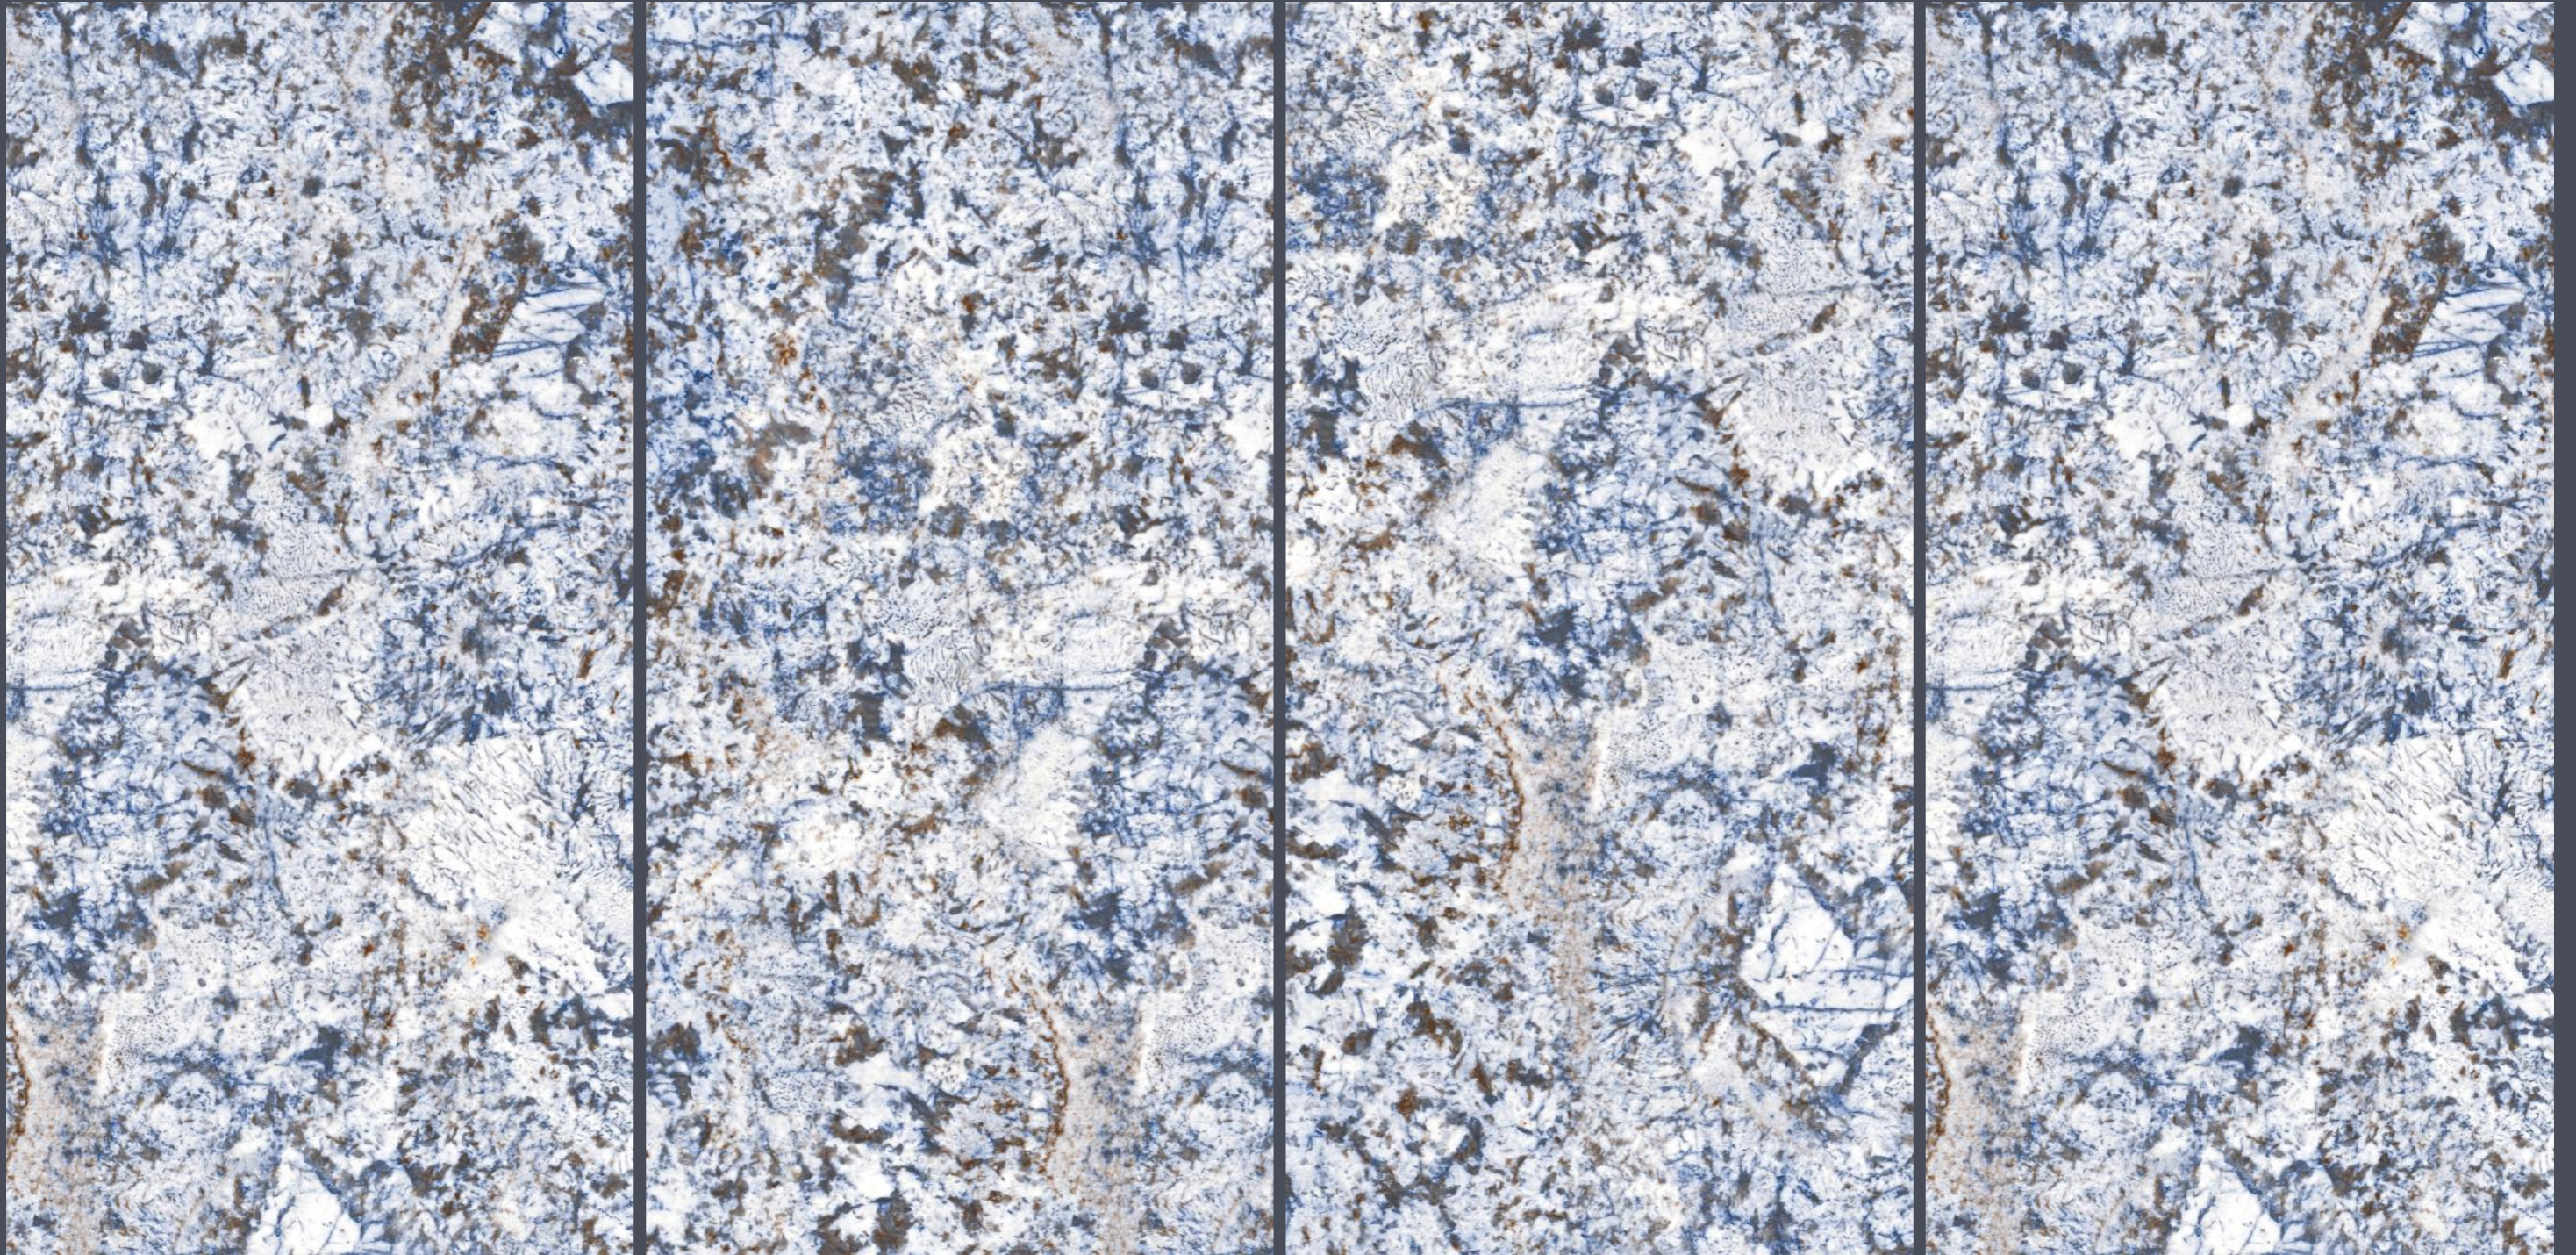

ALASKA 708 BLUE

SIZE
600x
1200MM

Series
GLOSSY

Random
03