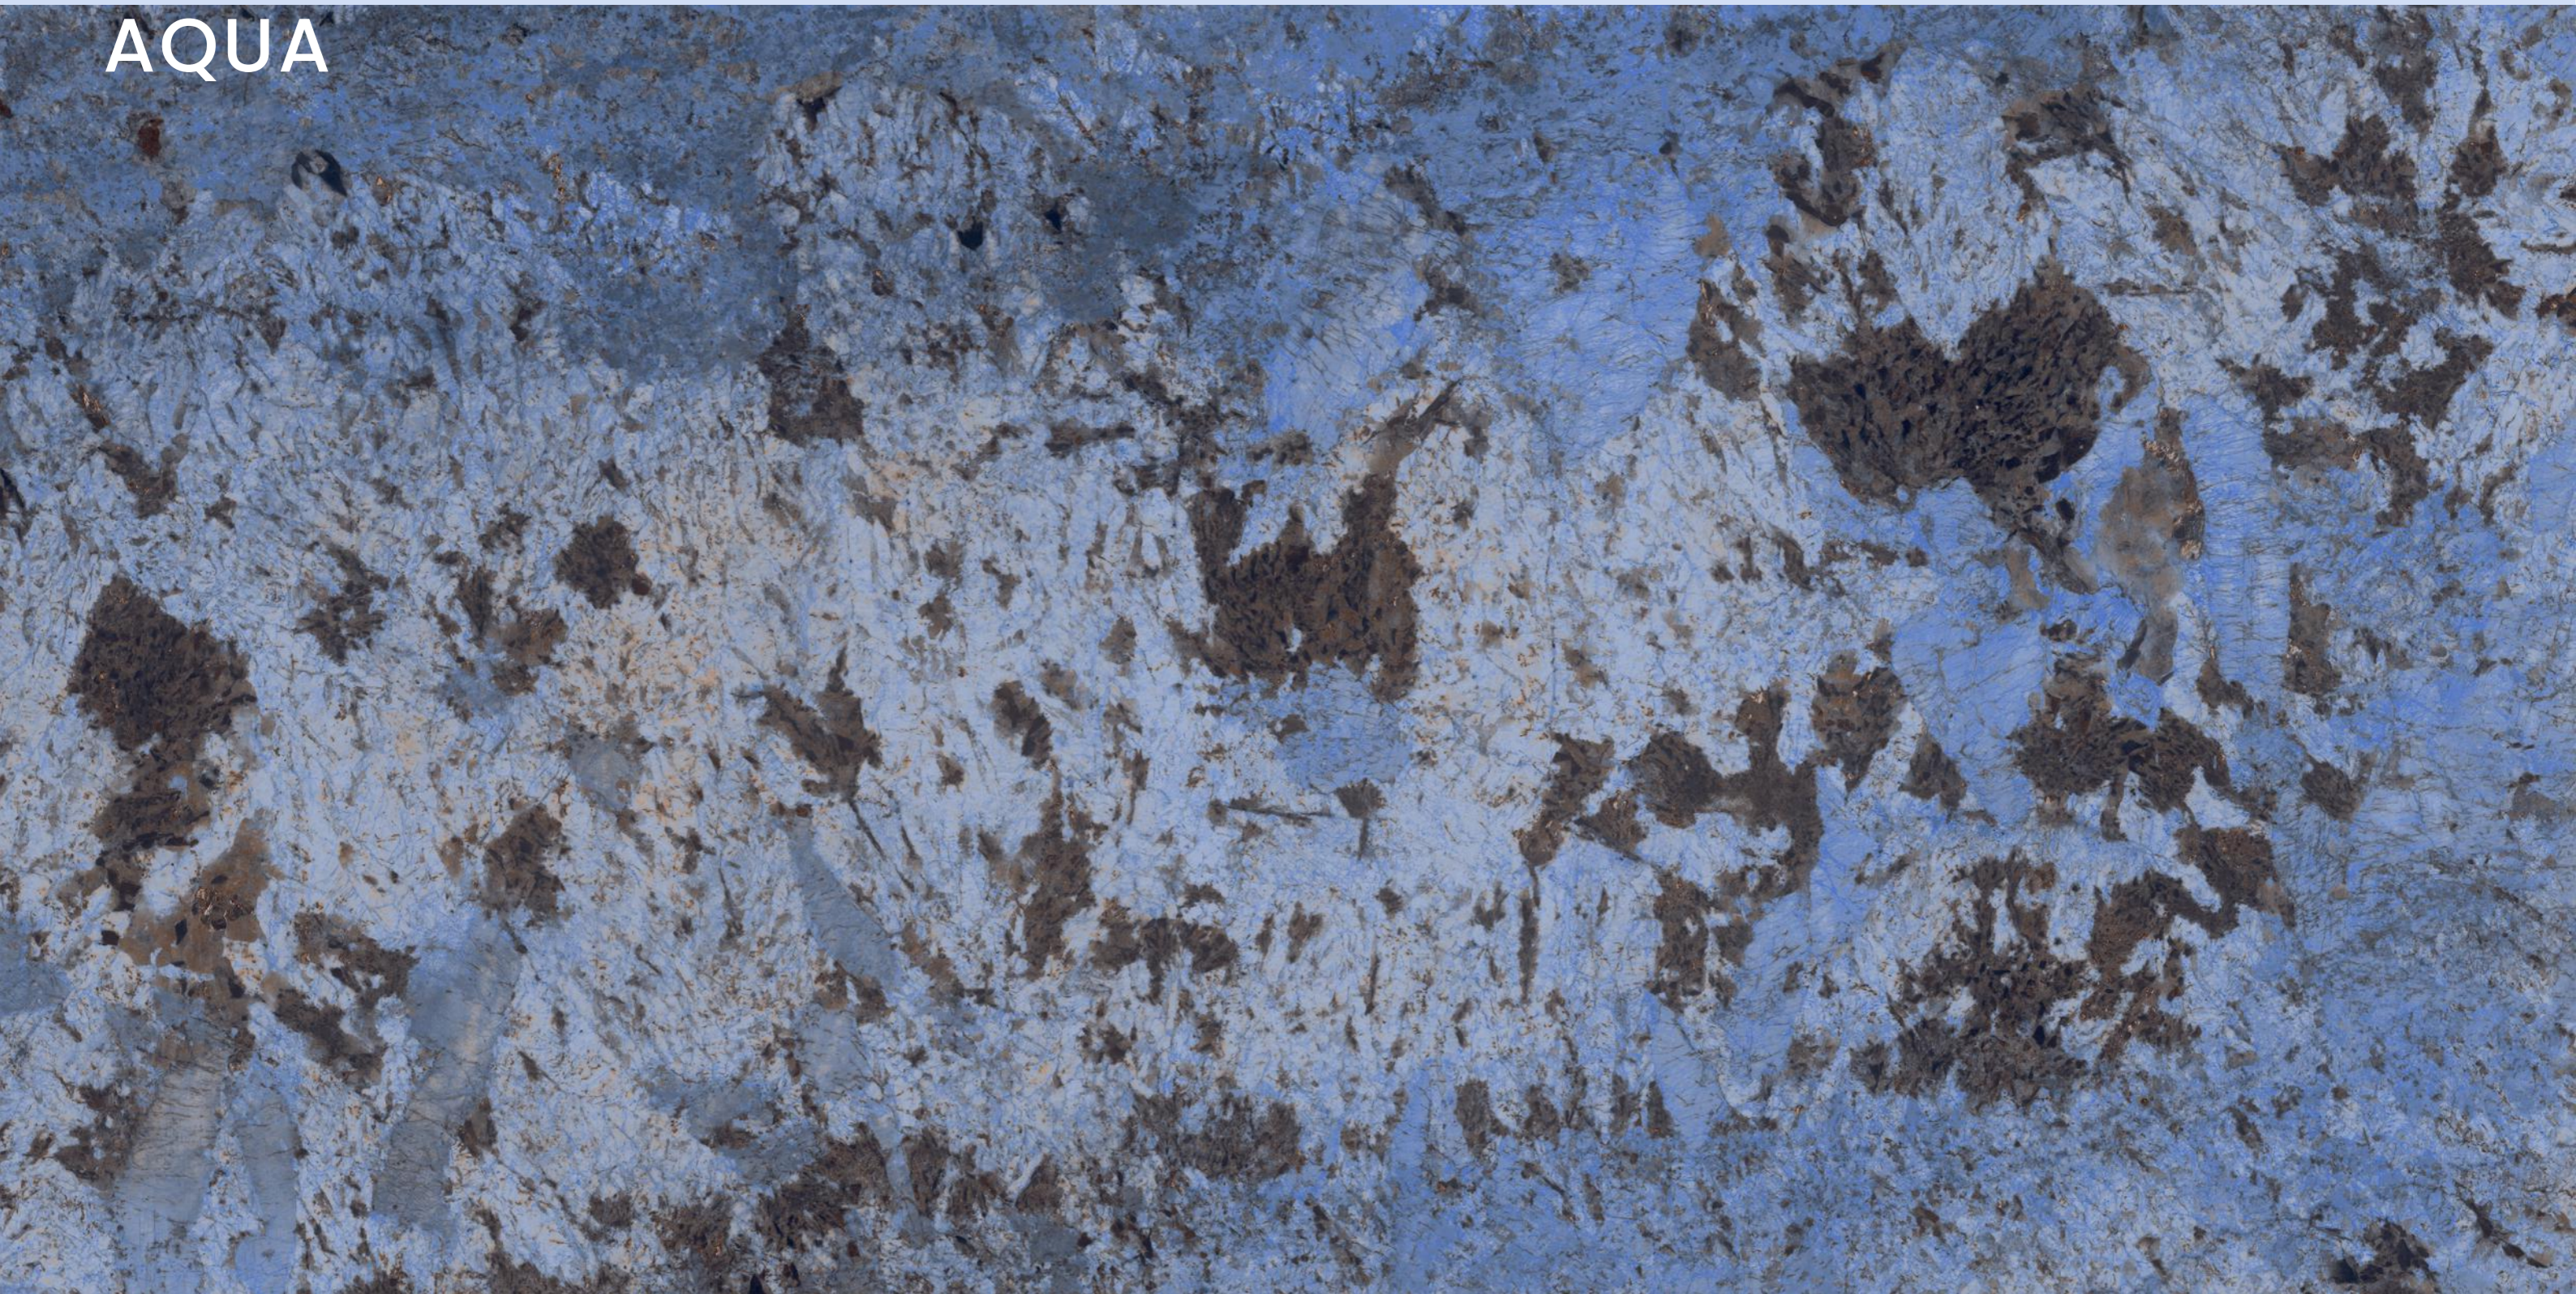

# ALASKA 714 BROWN

SIZE  
600x  
1200MM

Series  
GLOSSY

Random  
05

ALASKA 714 BROWN

**ALASKA 715**  
**AQUA**