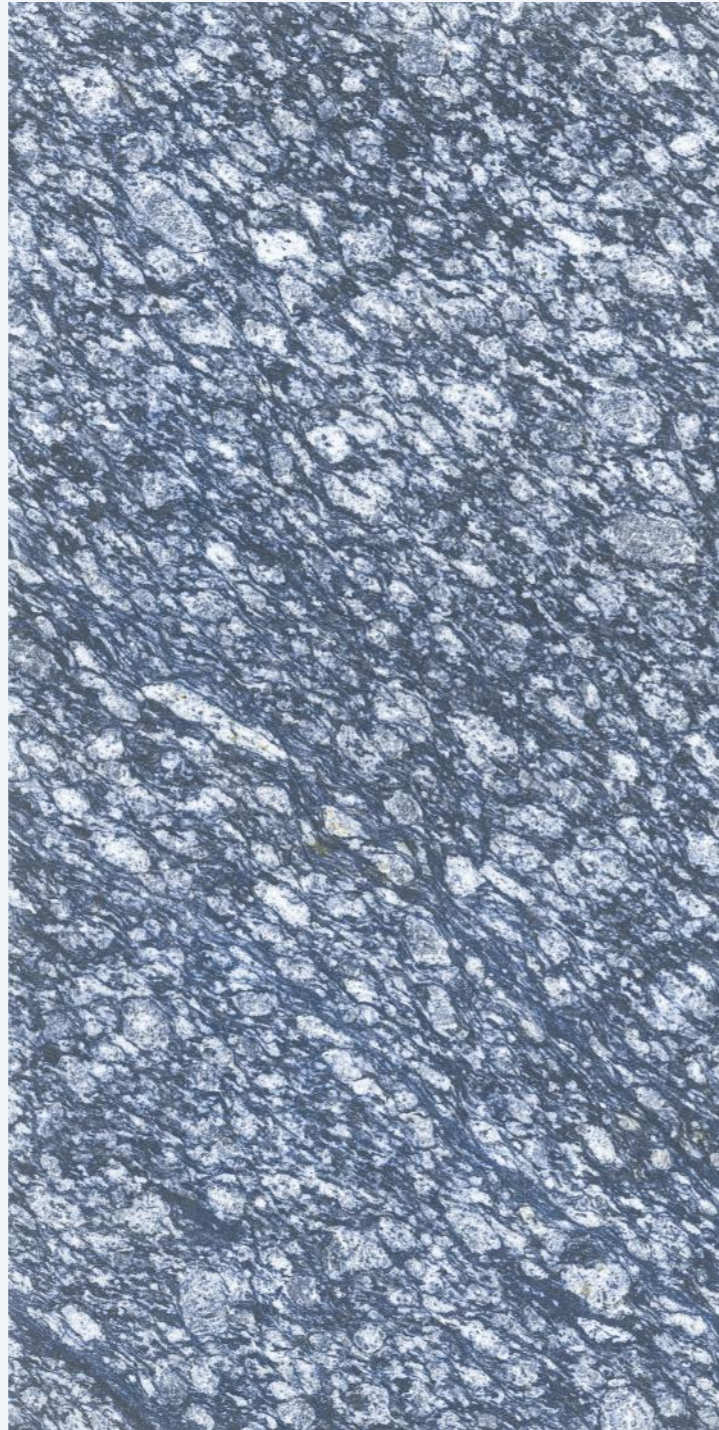

ALASKA 713 AQUA

SIZE
600x
1200MM

Series
GLOSSY

Random
03