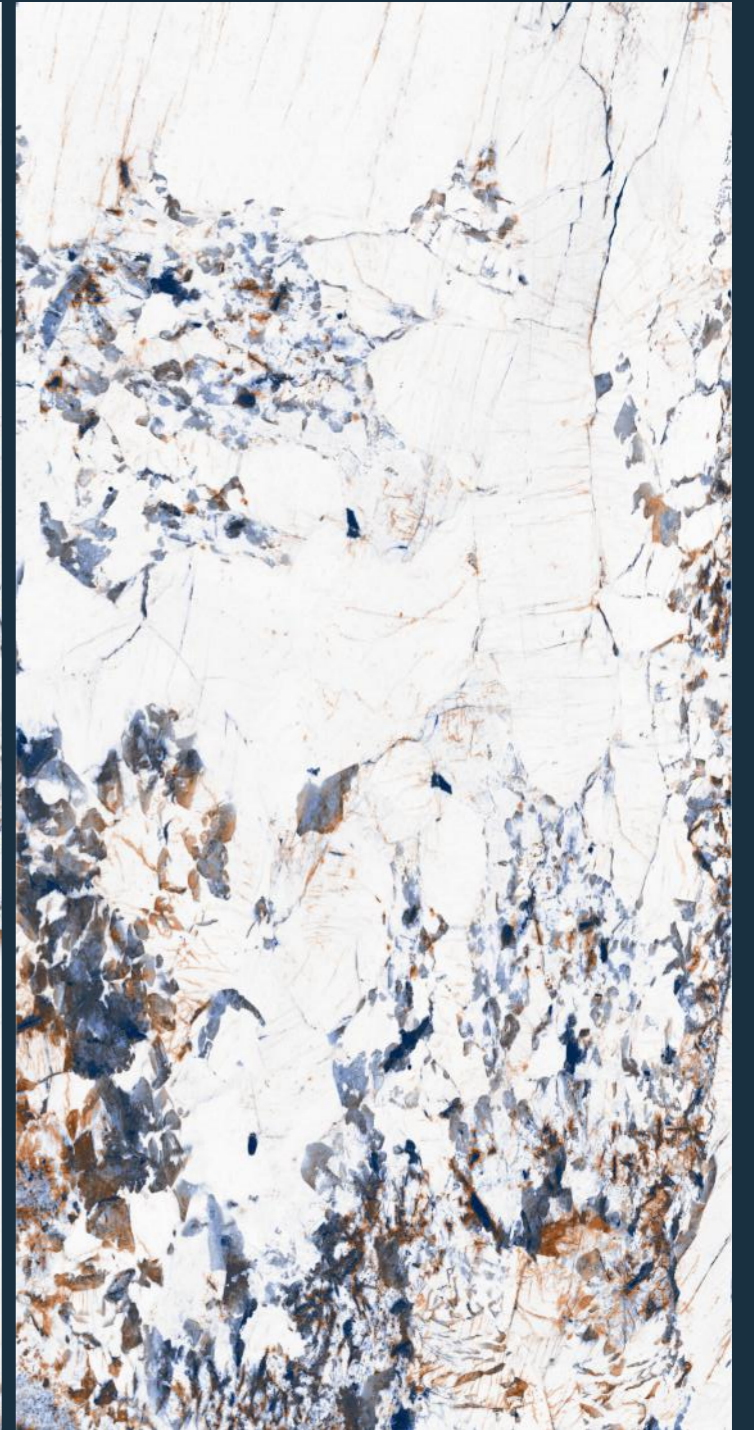

ALASKA 703
BLUE

SIZE
600x
1200MM

Series
GLOSSY

Random
03