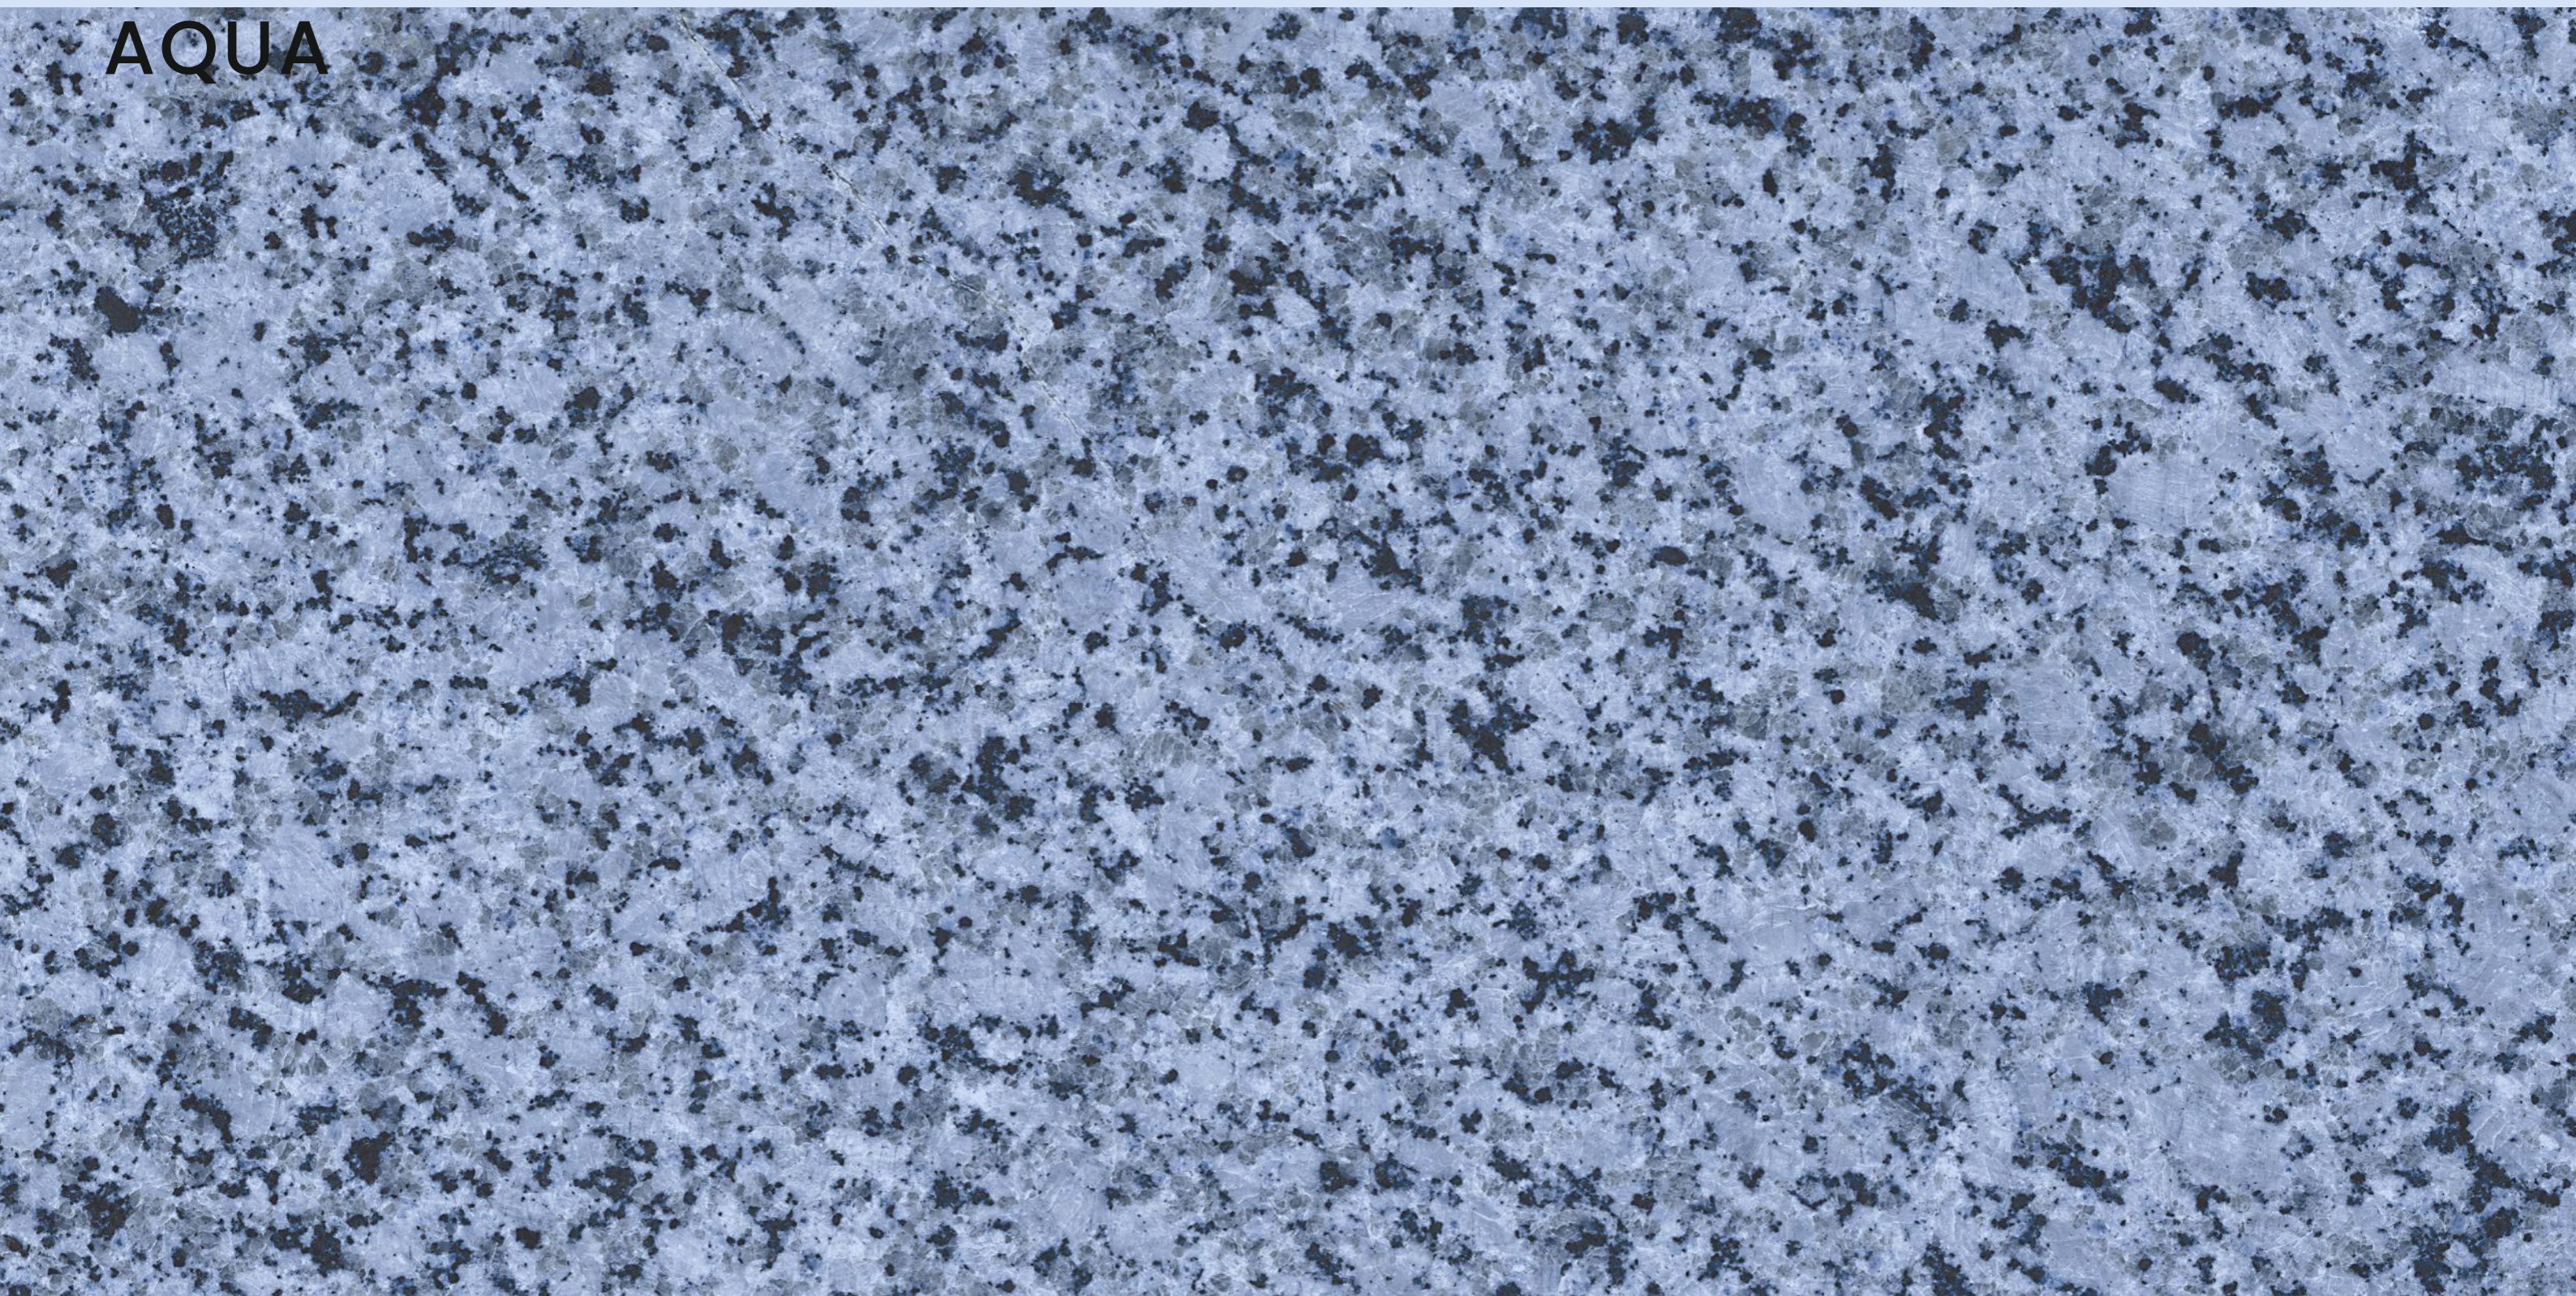

# ALASKA 713 BROWN

SIZE  
600x  
1200MM

Series  
GLOSSY

Random  
03

**ALASKA 714**  
**AQUA**