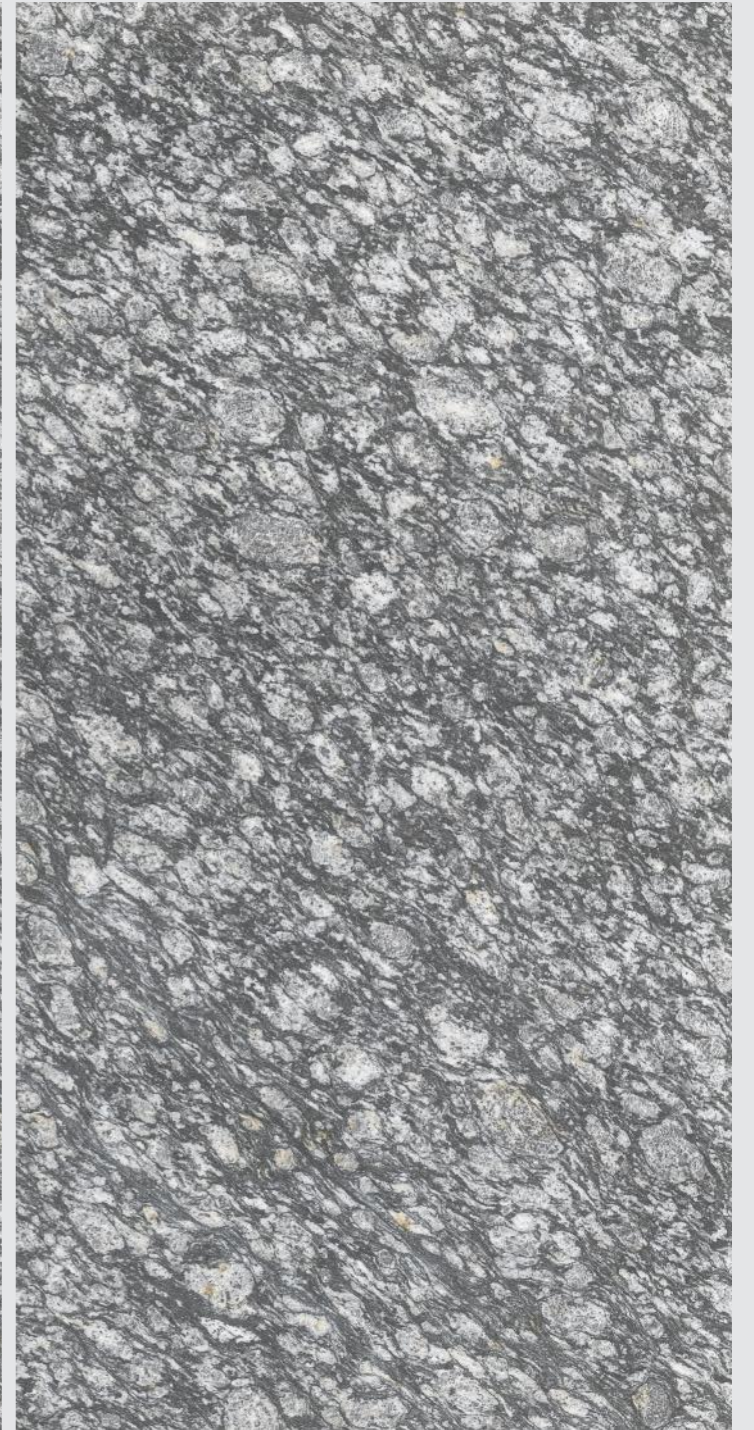

ALASKA 713 GREY

SIZE
600x
1200MM

Series
GLOSSY

Random
03