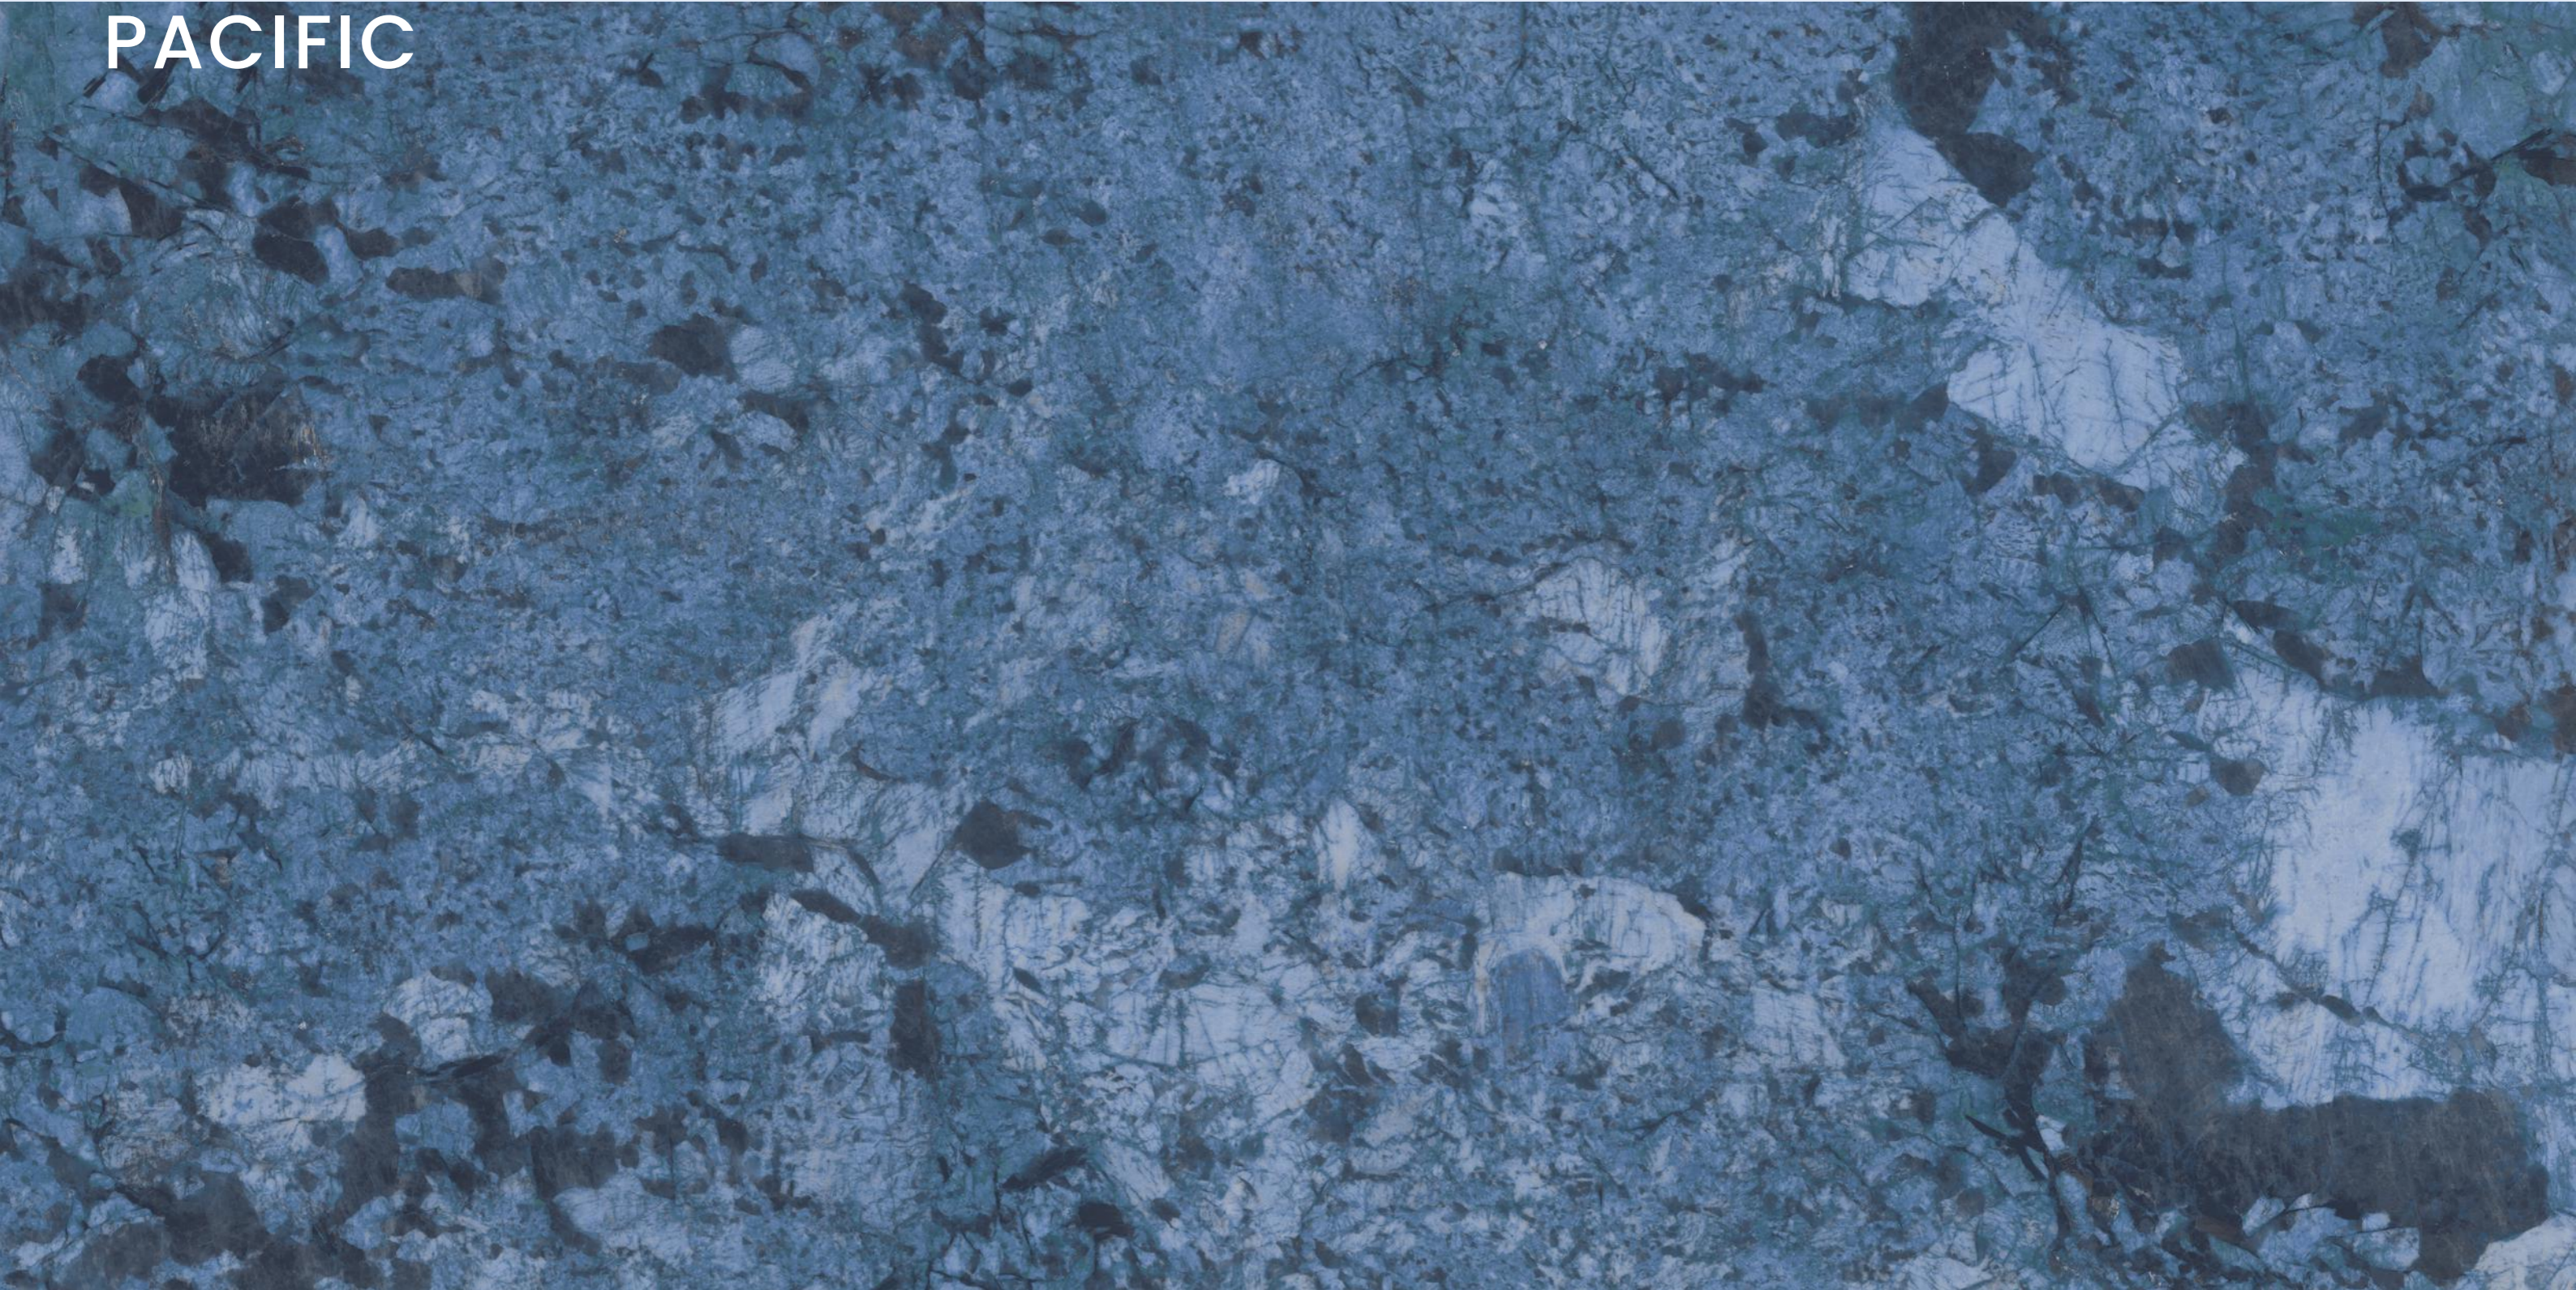

# ALASKA 716 YELLOW

SIZE  
600x  
1200MM

Series  
GLOSSY

Random  
05

**ALASKA 717**  
**PACIFIC**