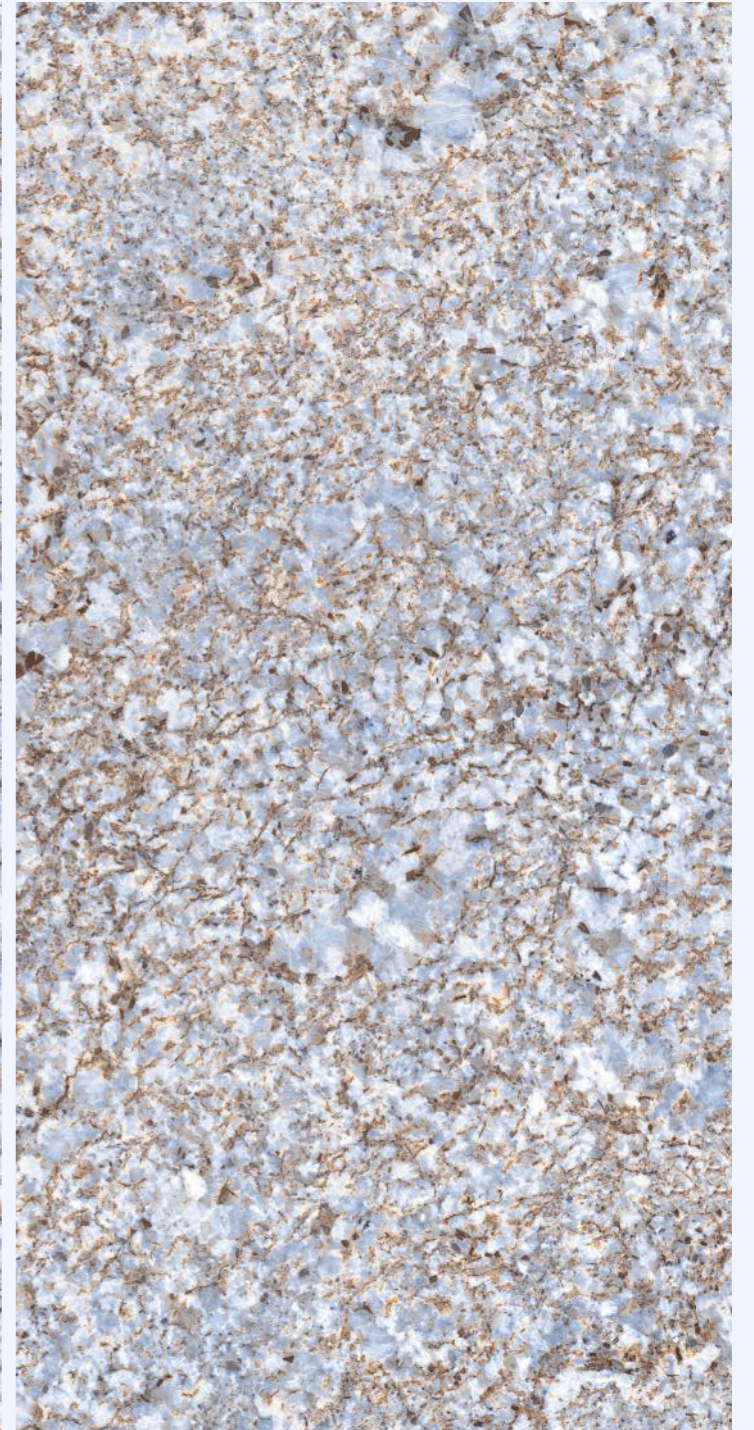

ALASKA 712 AQUA

SIZE
600x
1200MM

Series
GLOSSY

Random
03