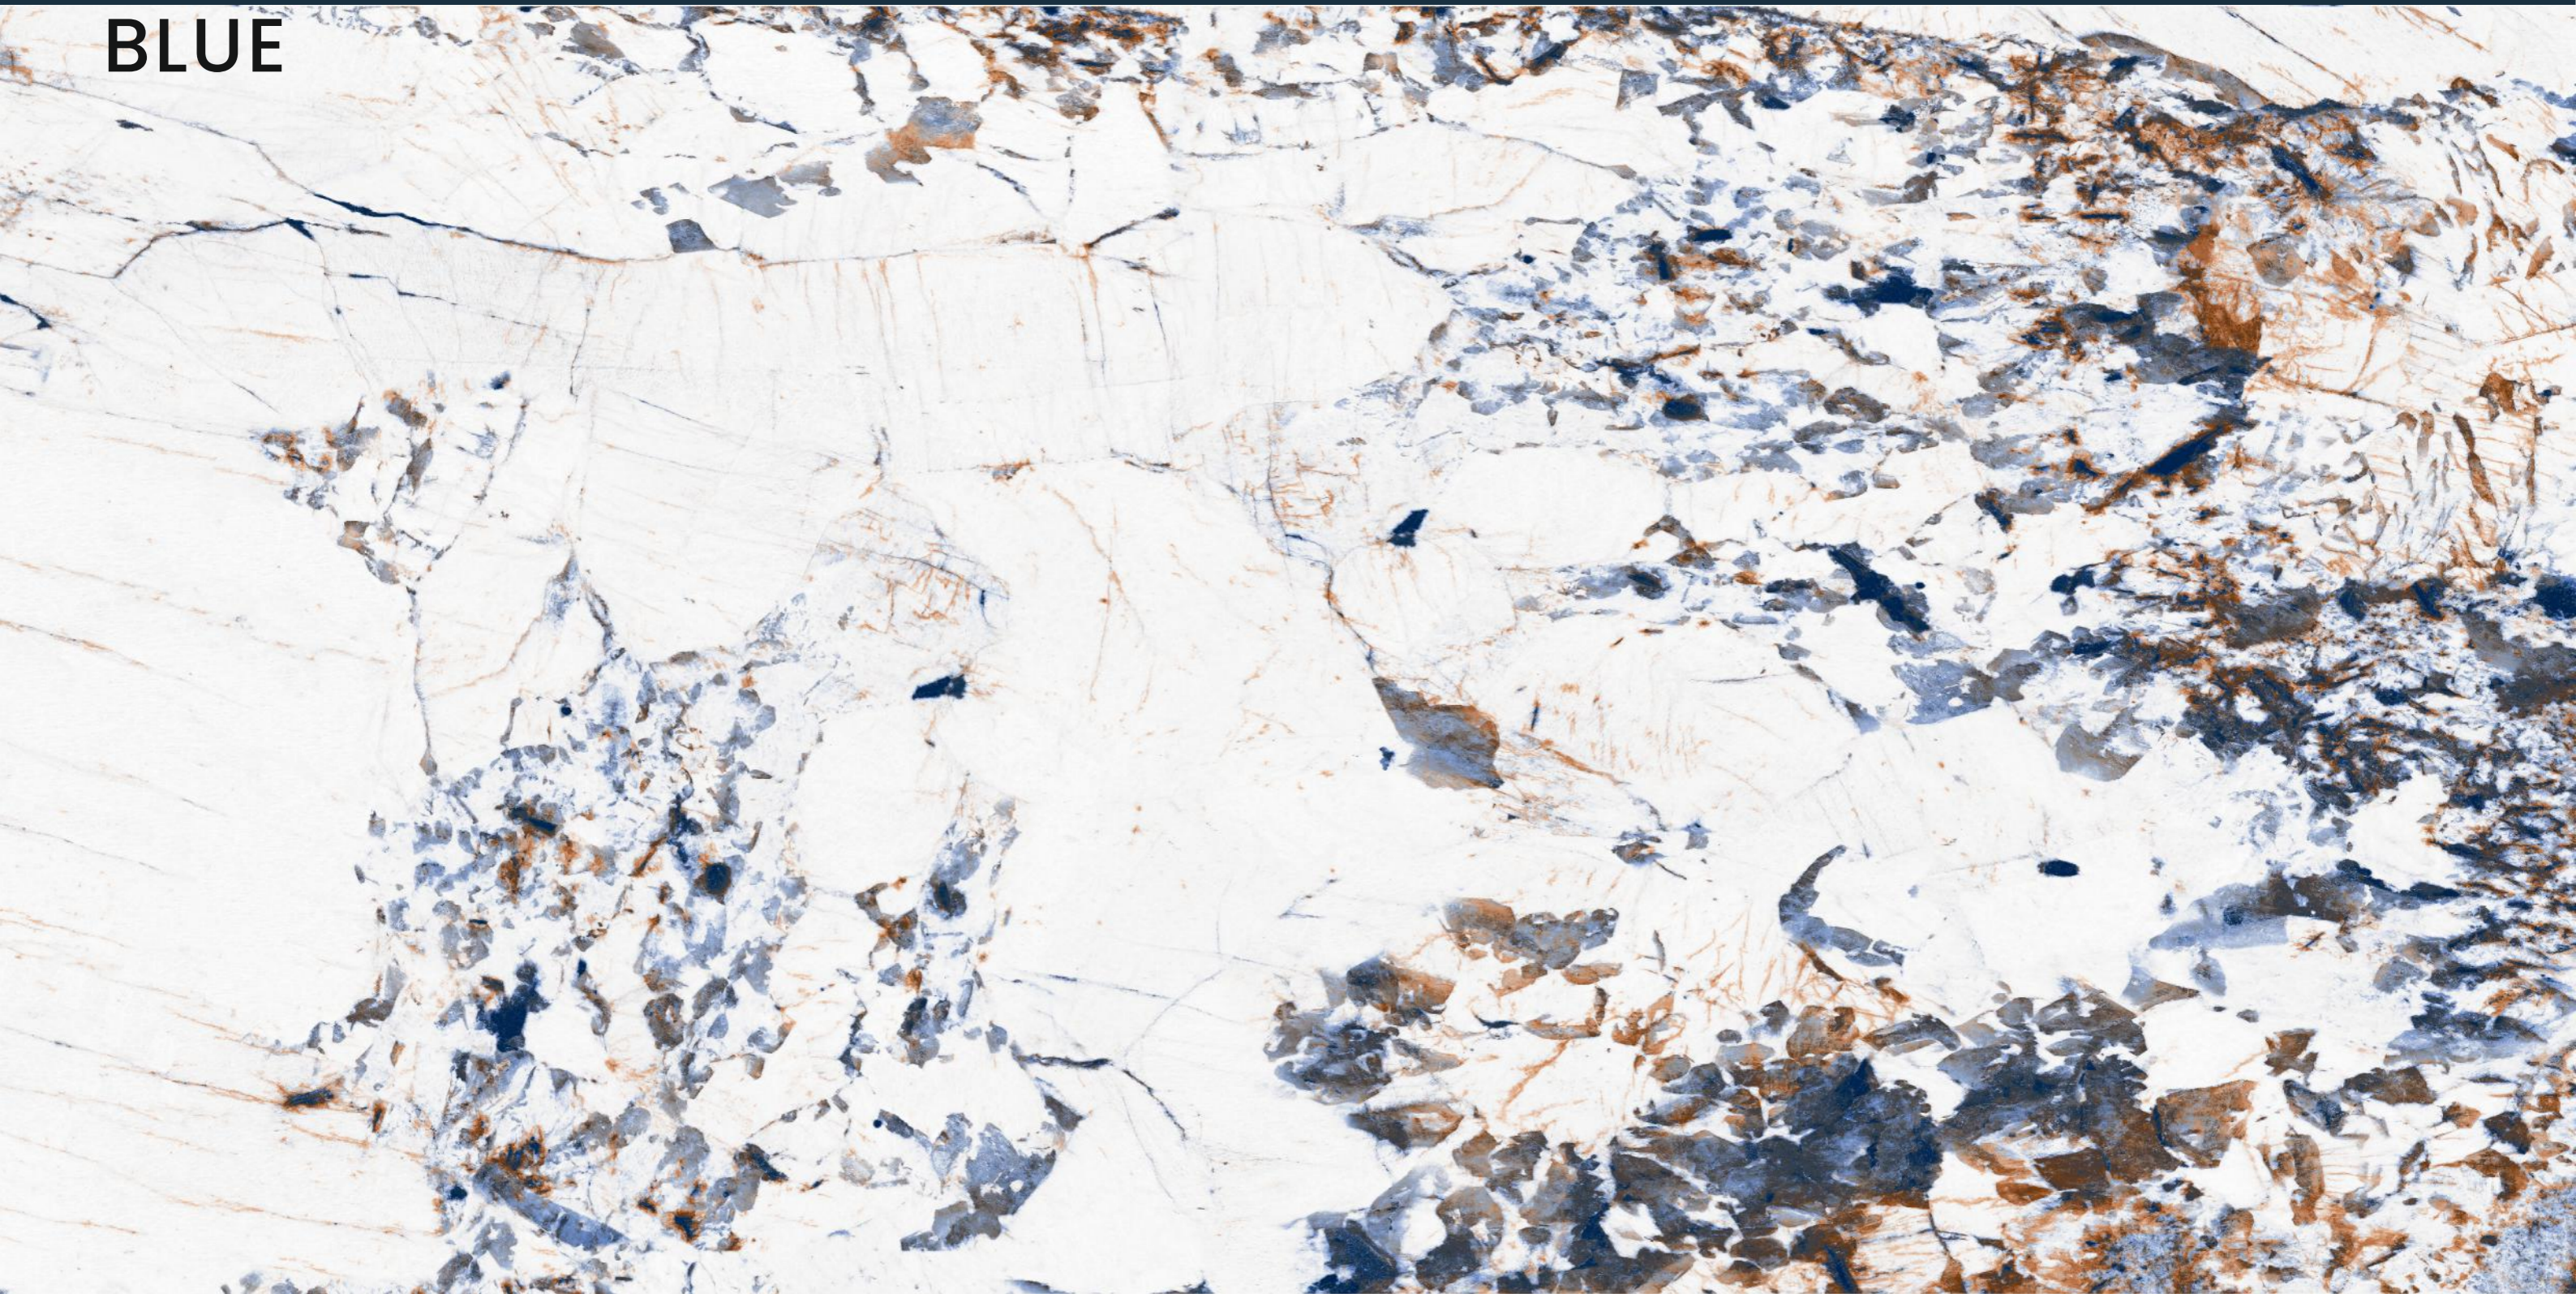

ALASKA 703
BLUE