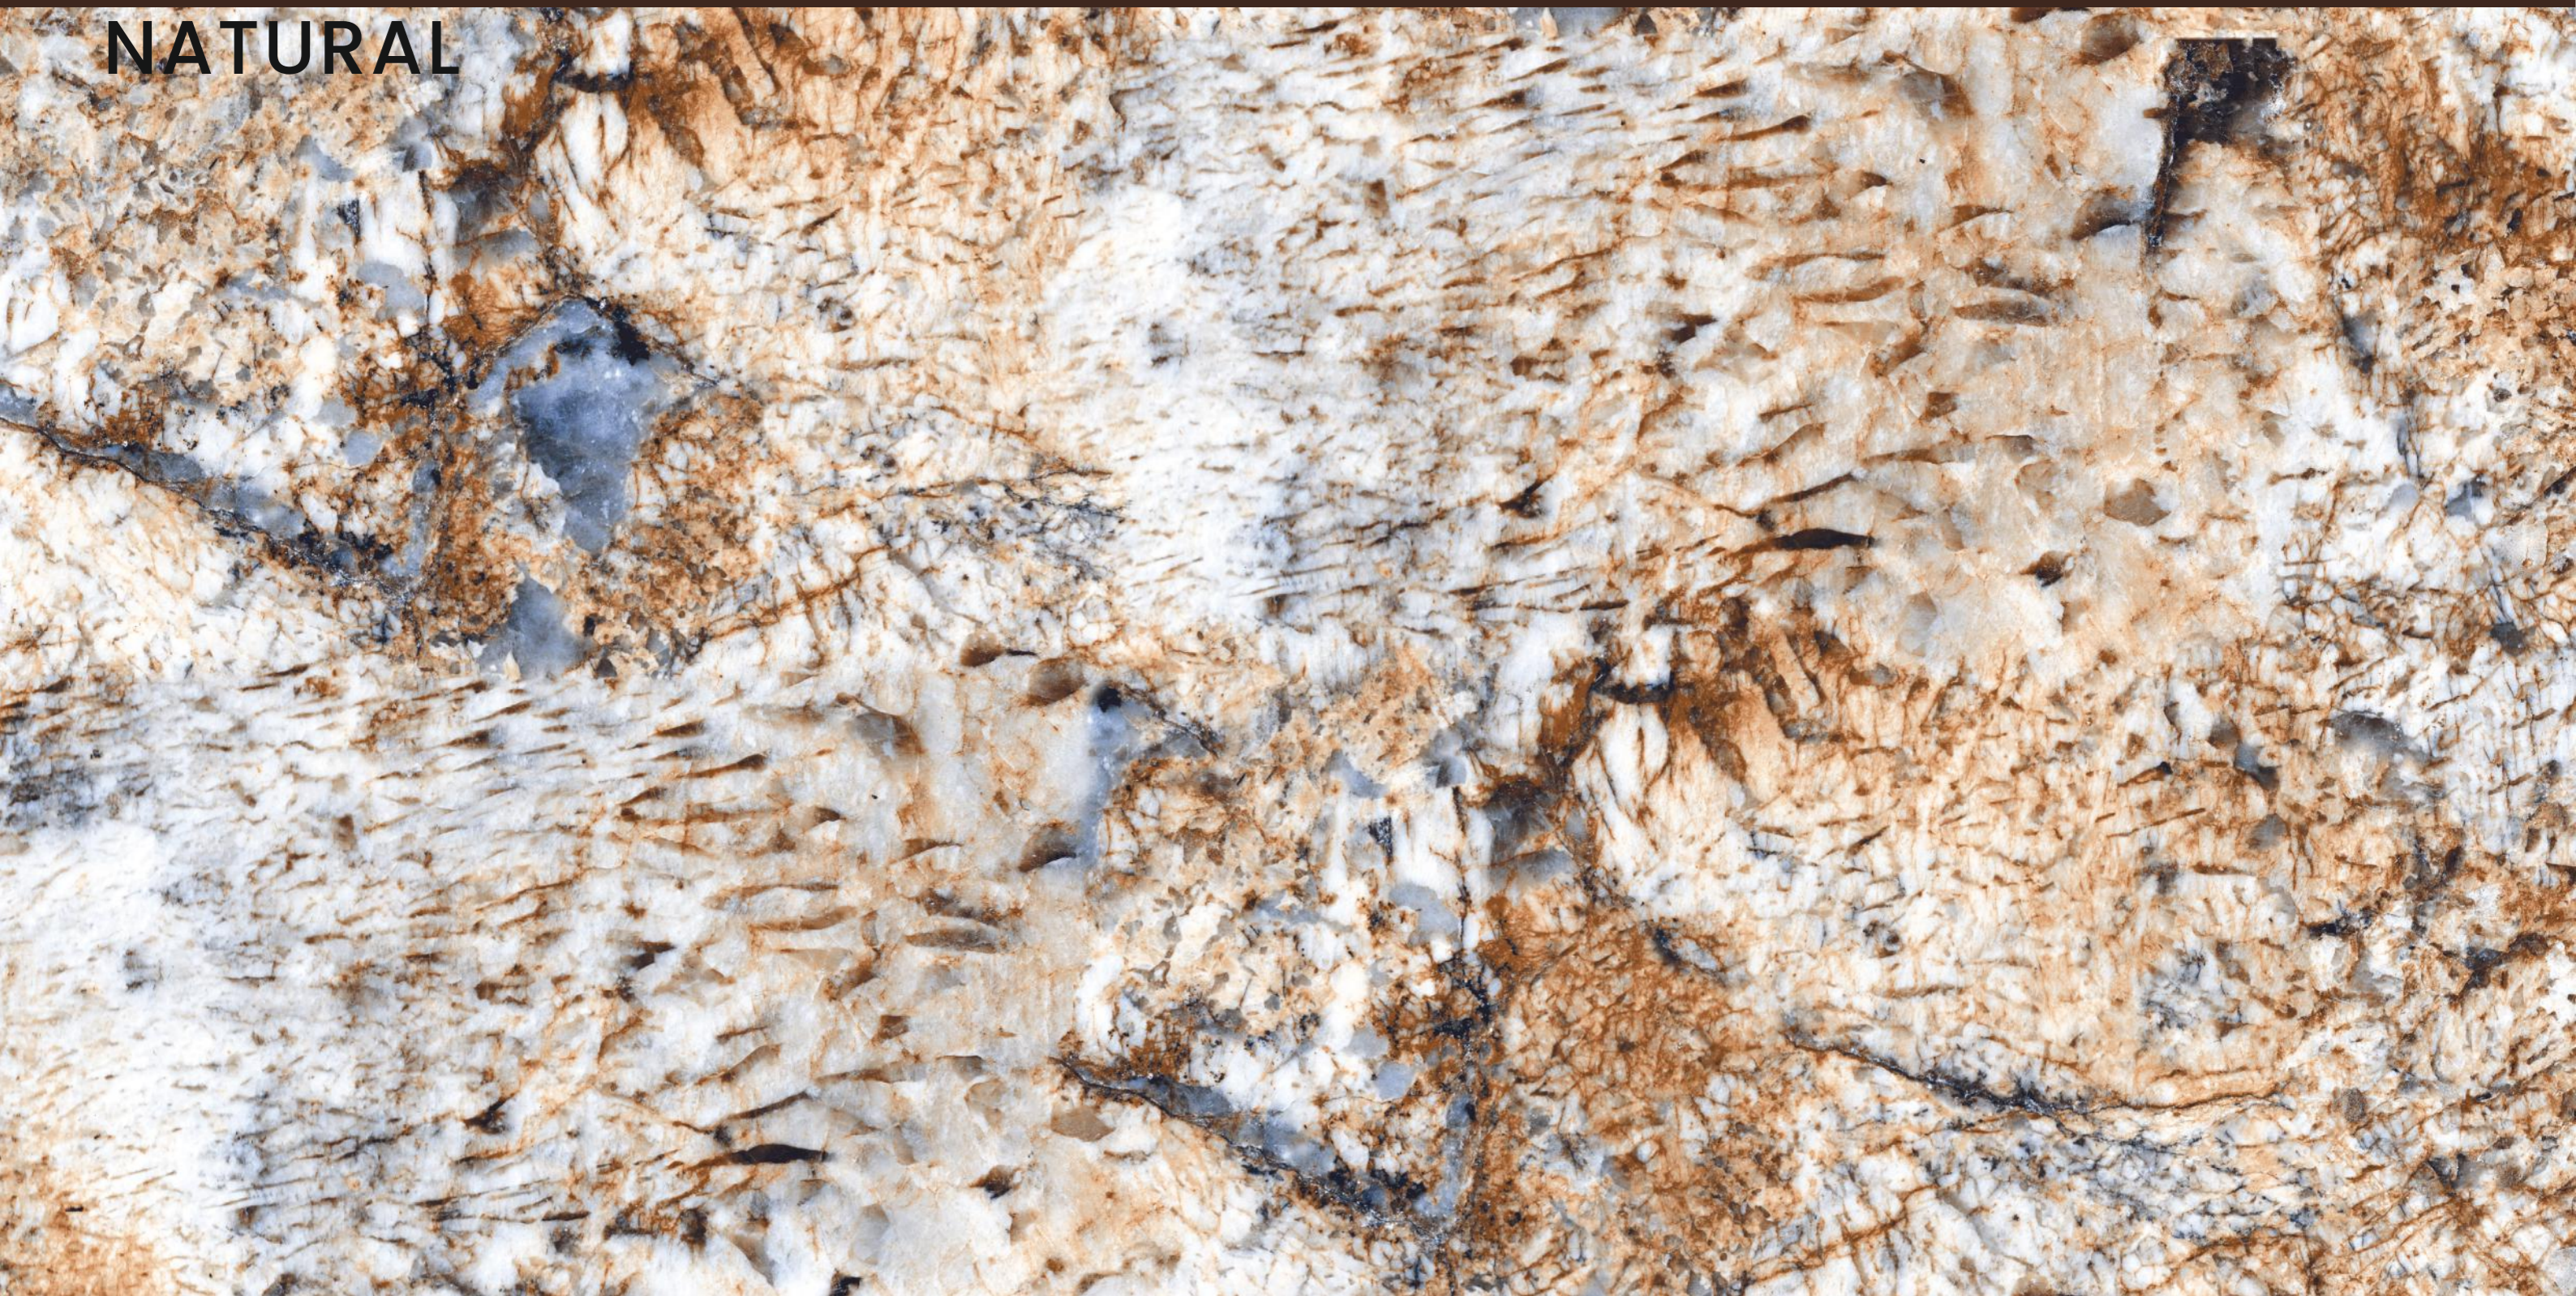

ALASKA 702
NATURAL