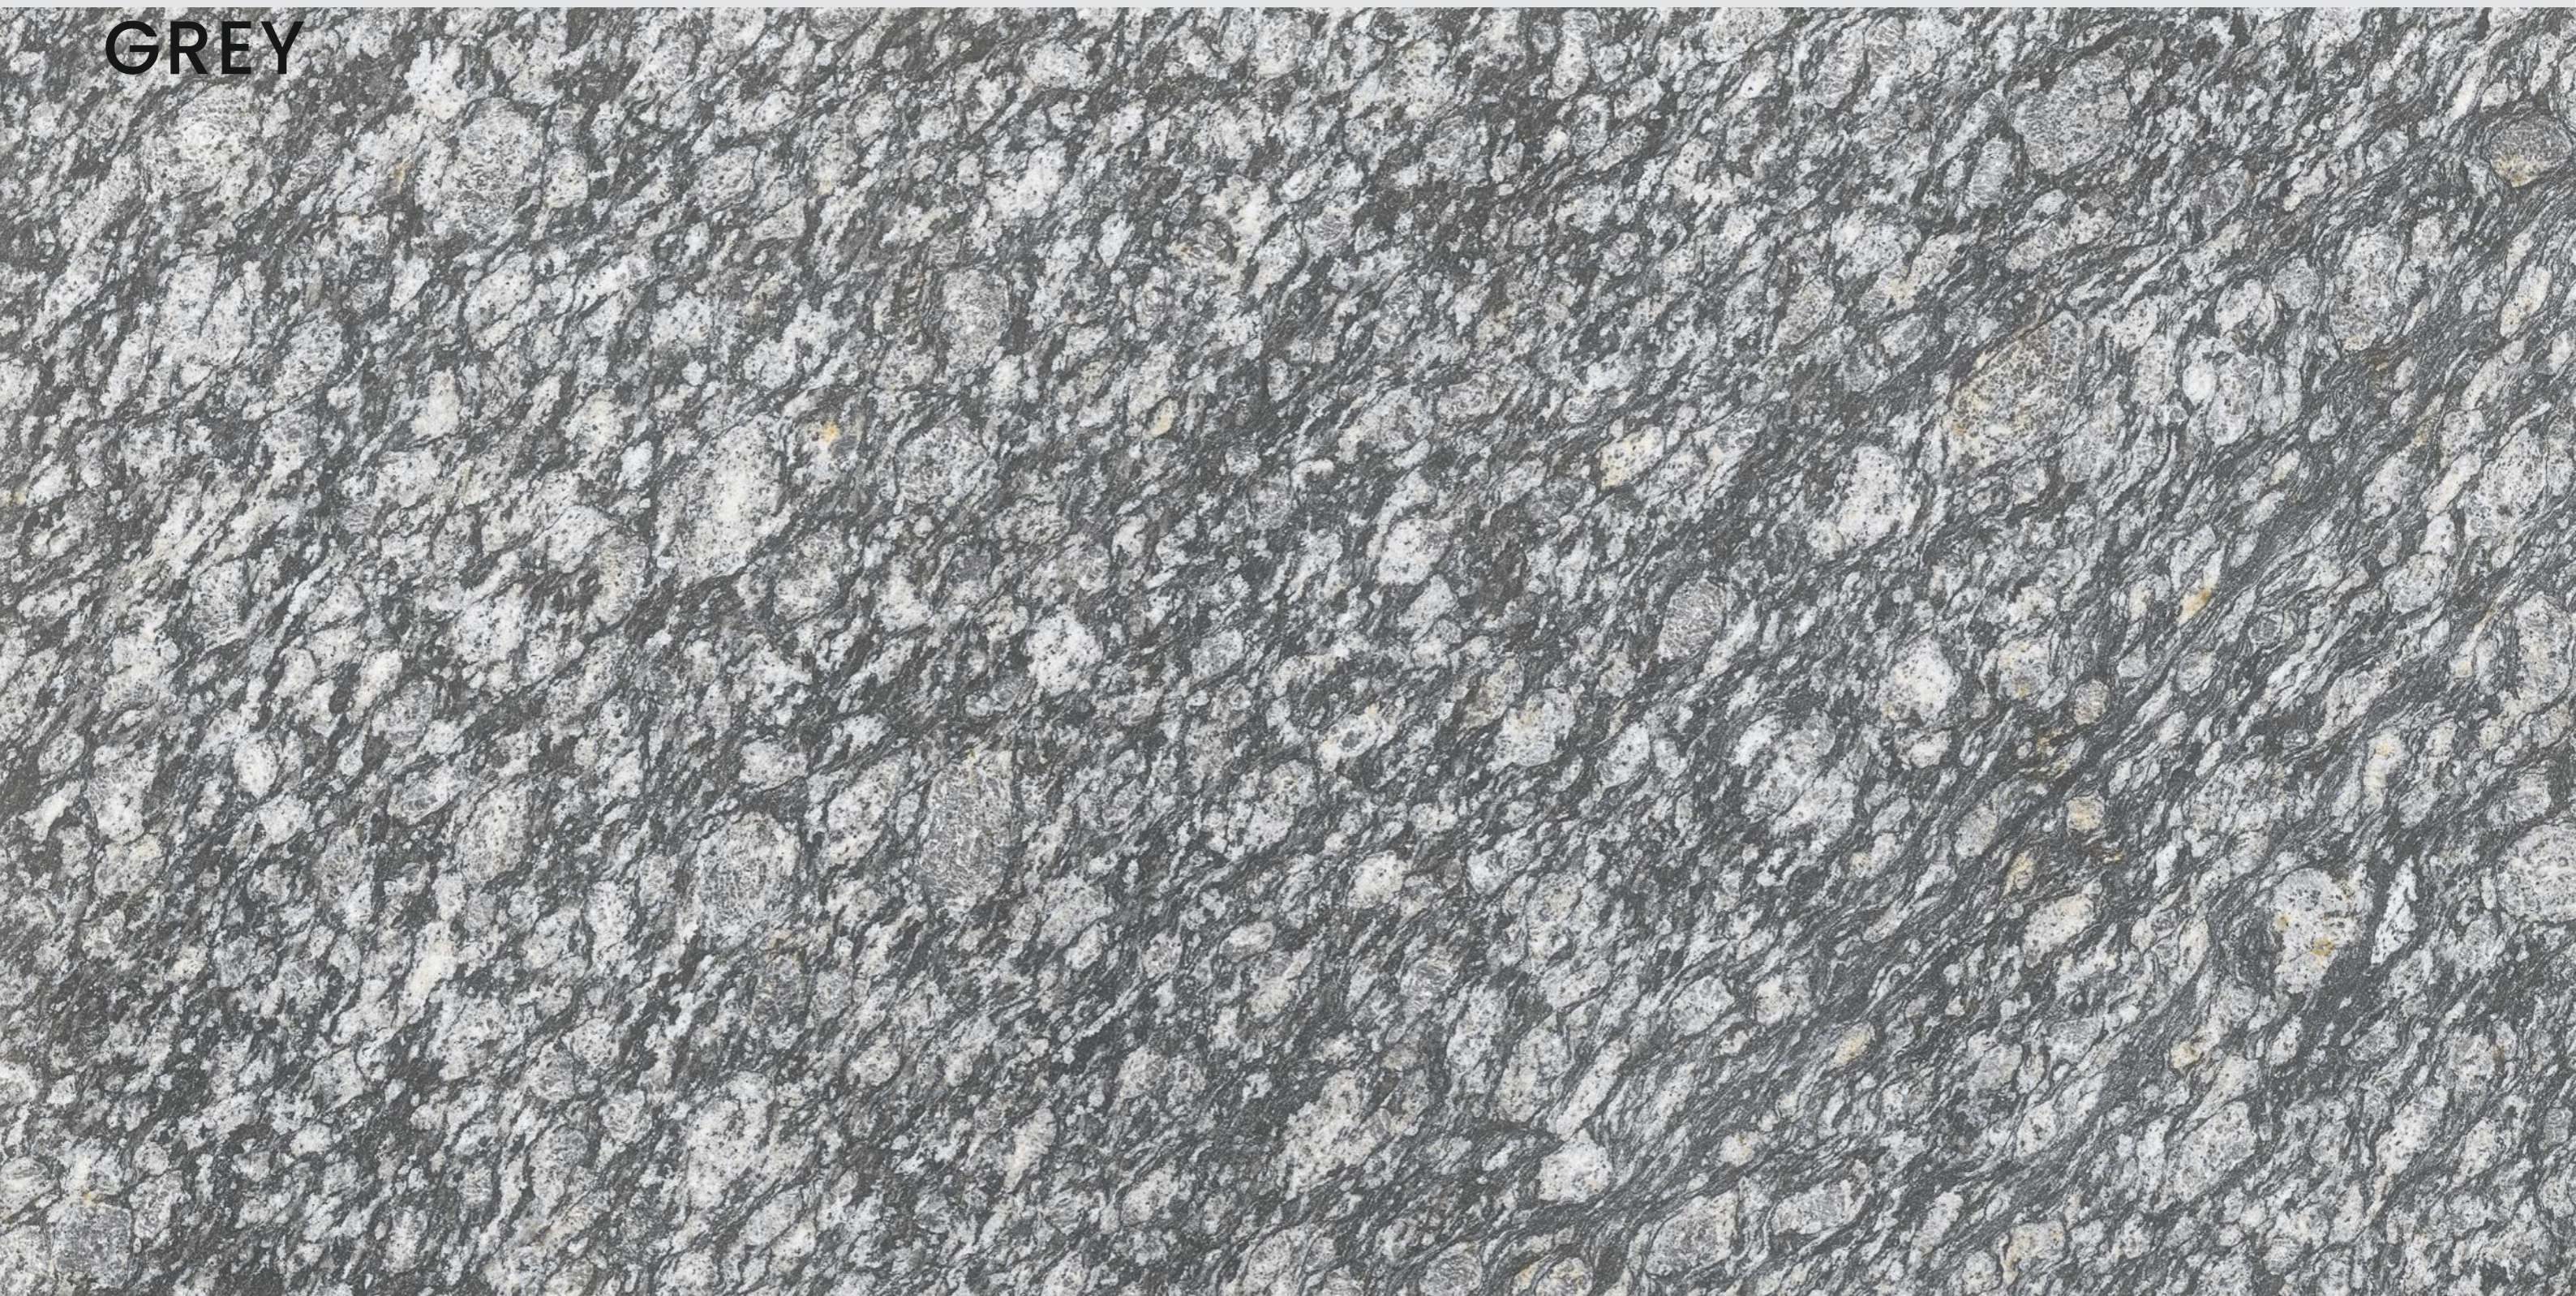

# ALASKA 713 AQUA

SIZE  
600x  
1200MM

Series  
GLOSSY

Random  
03

**ALASKA 713**  
**GREY**