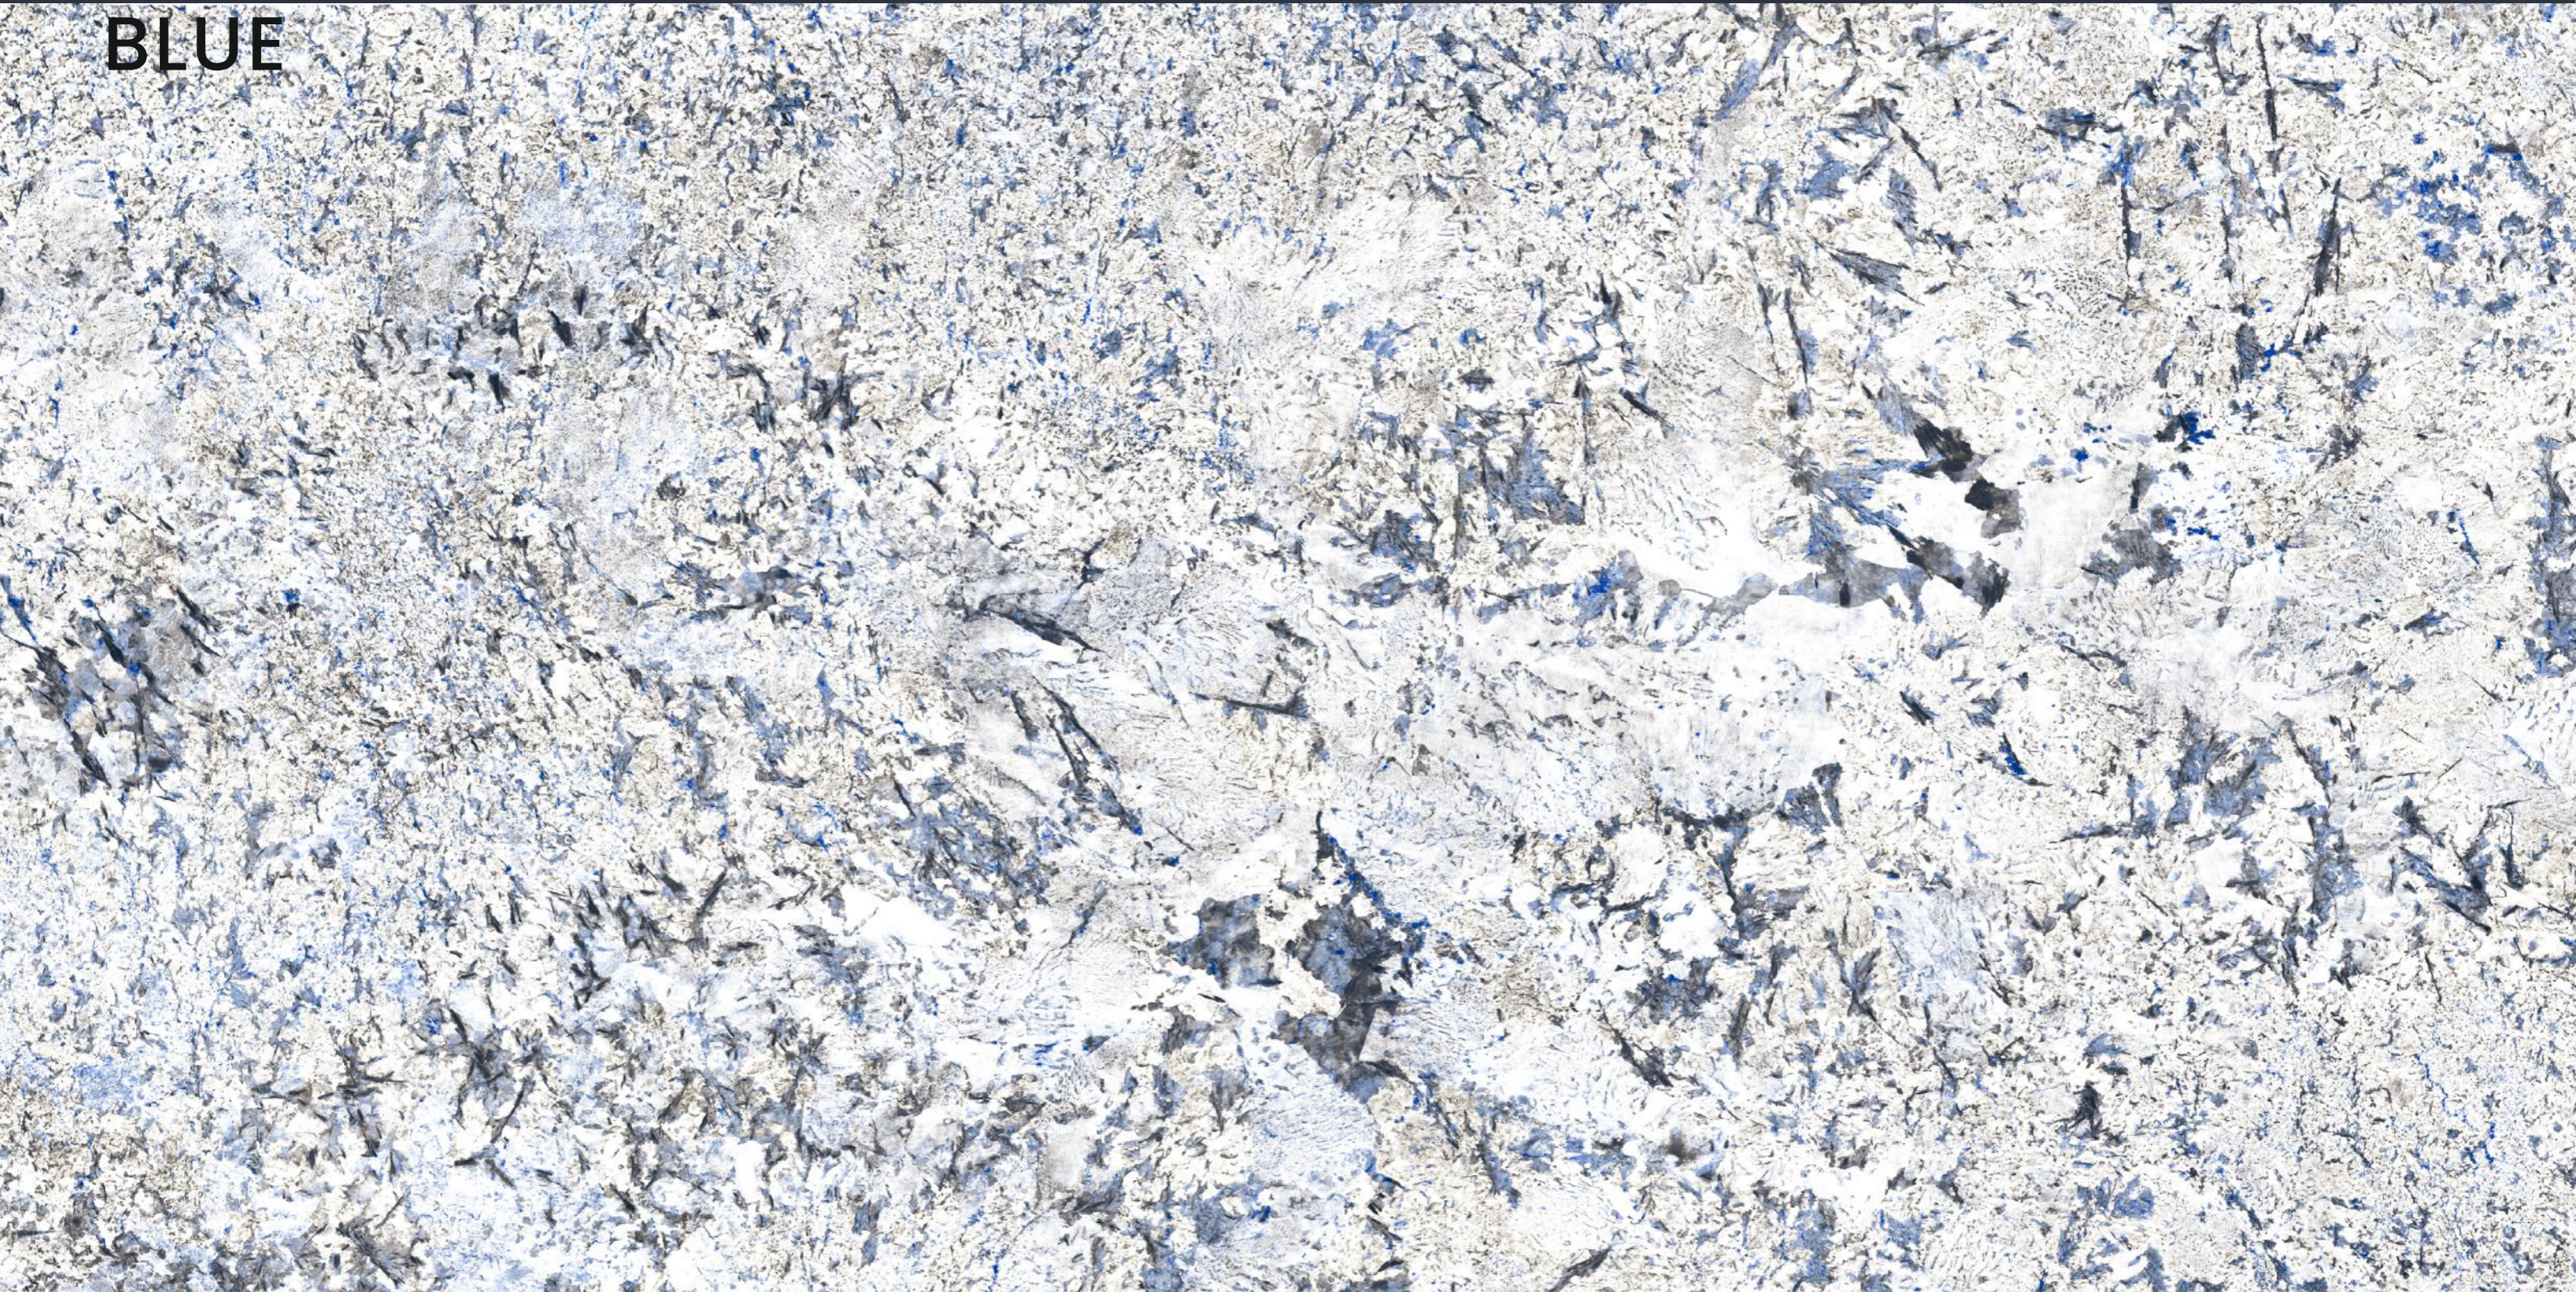

# ALASKA 708 RED

SIZE  
600x  
1200MM

Series  
GLOSSY

Random  
03

ALASKA 708 RED

ALASKA 709

BLUE