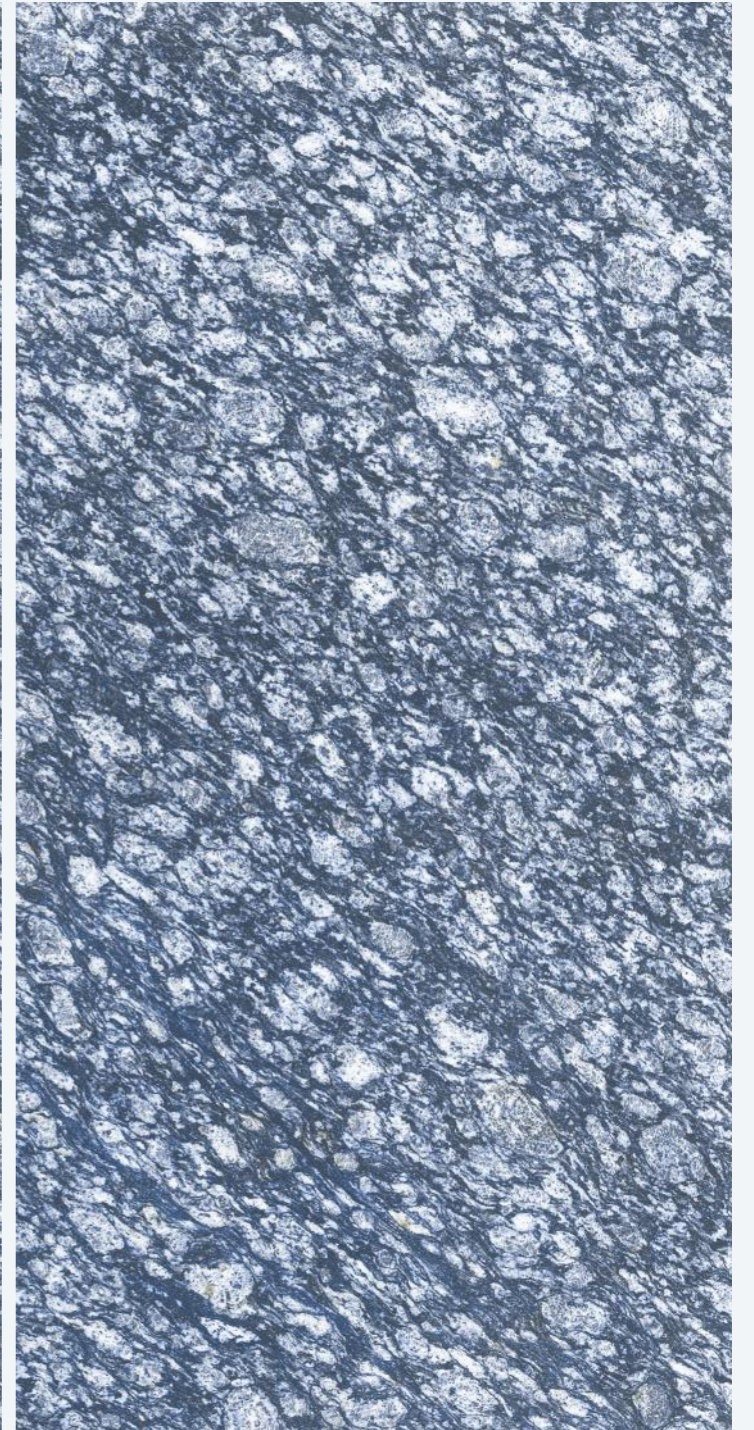

ALASKA 713 AQUA

SIZE
600x
1200MM

Series
GLOSSY

Random
03