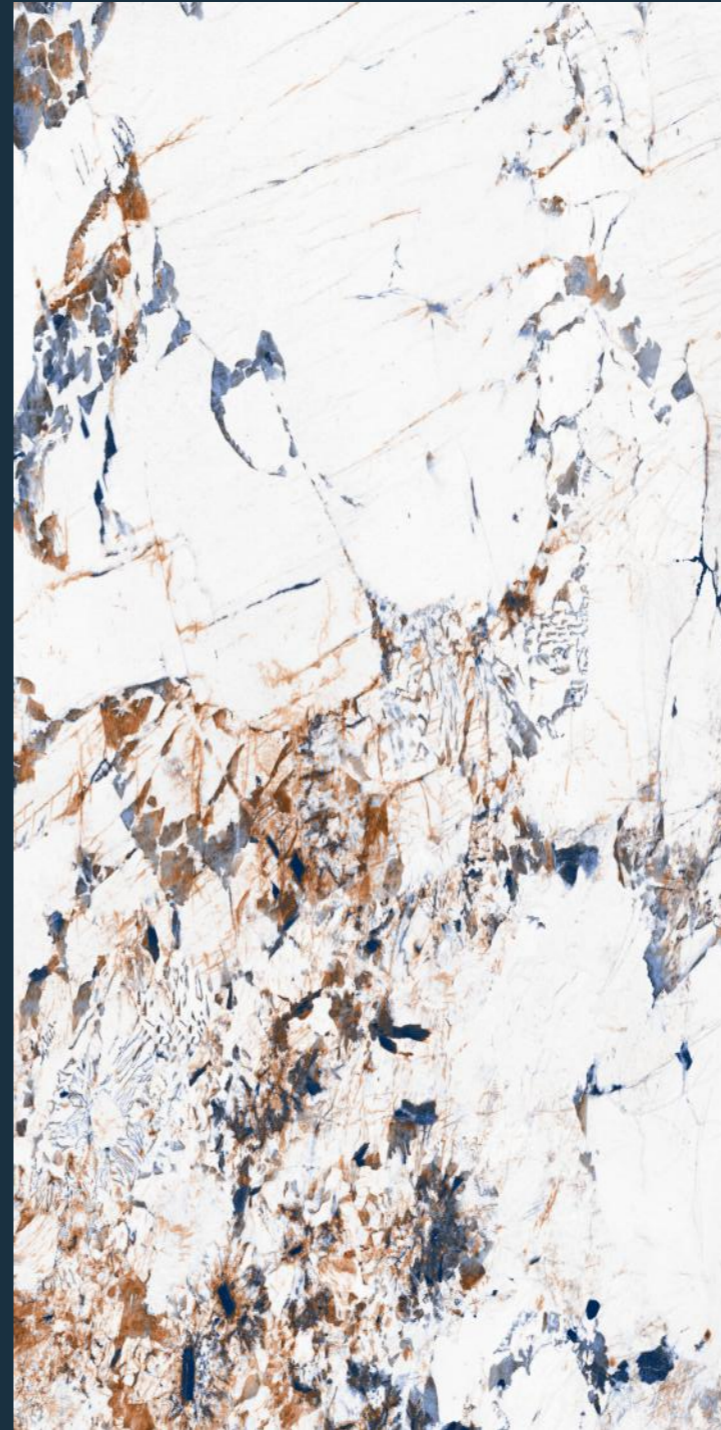

ALASKA 703
BLUE

SIZE
600x
1200MM

Series
GLOSSY

Random
03