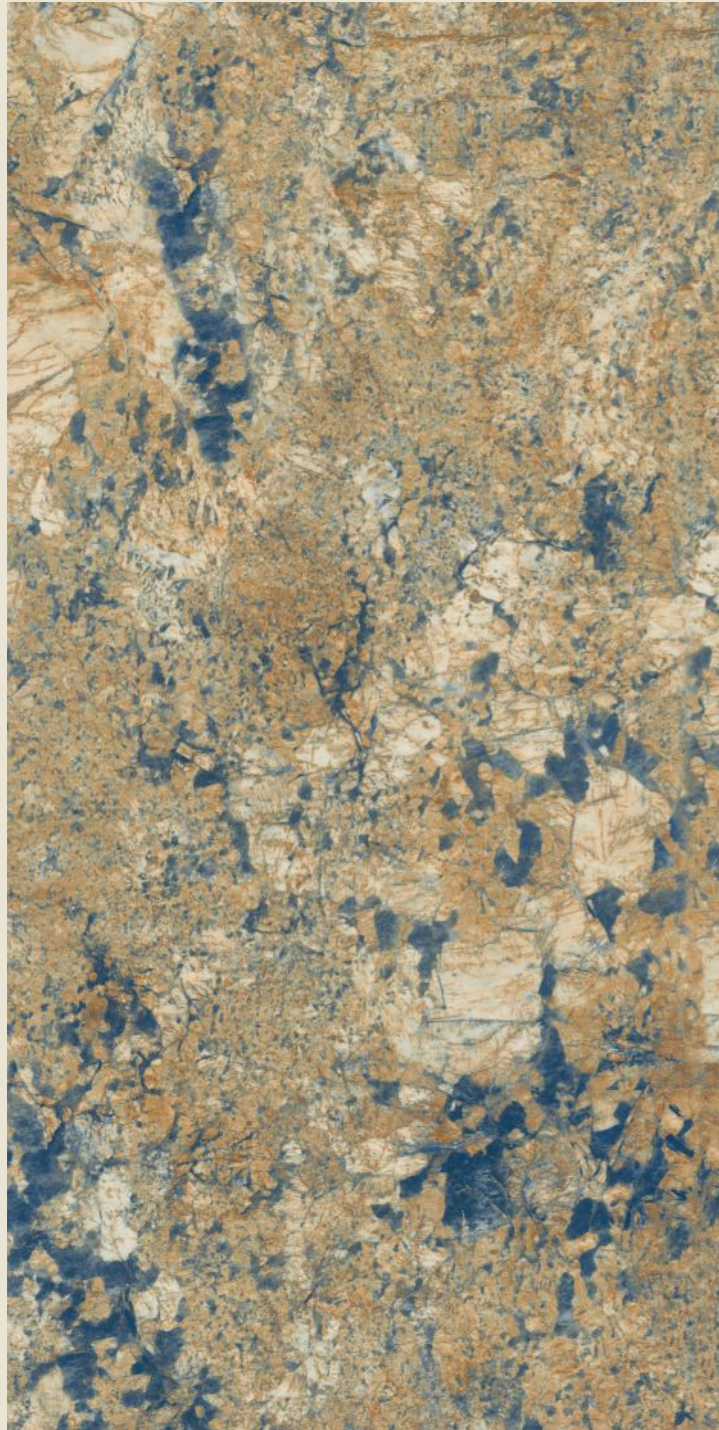

ALASKA 716 YELLOW

SIZE
600x
1200MM

Series
GLOSSY

Random
05