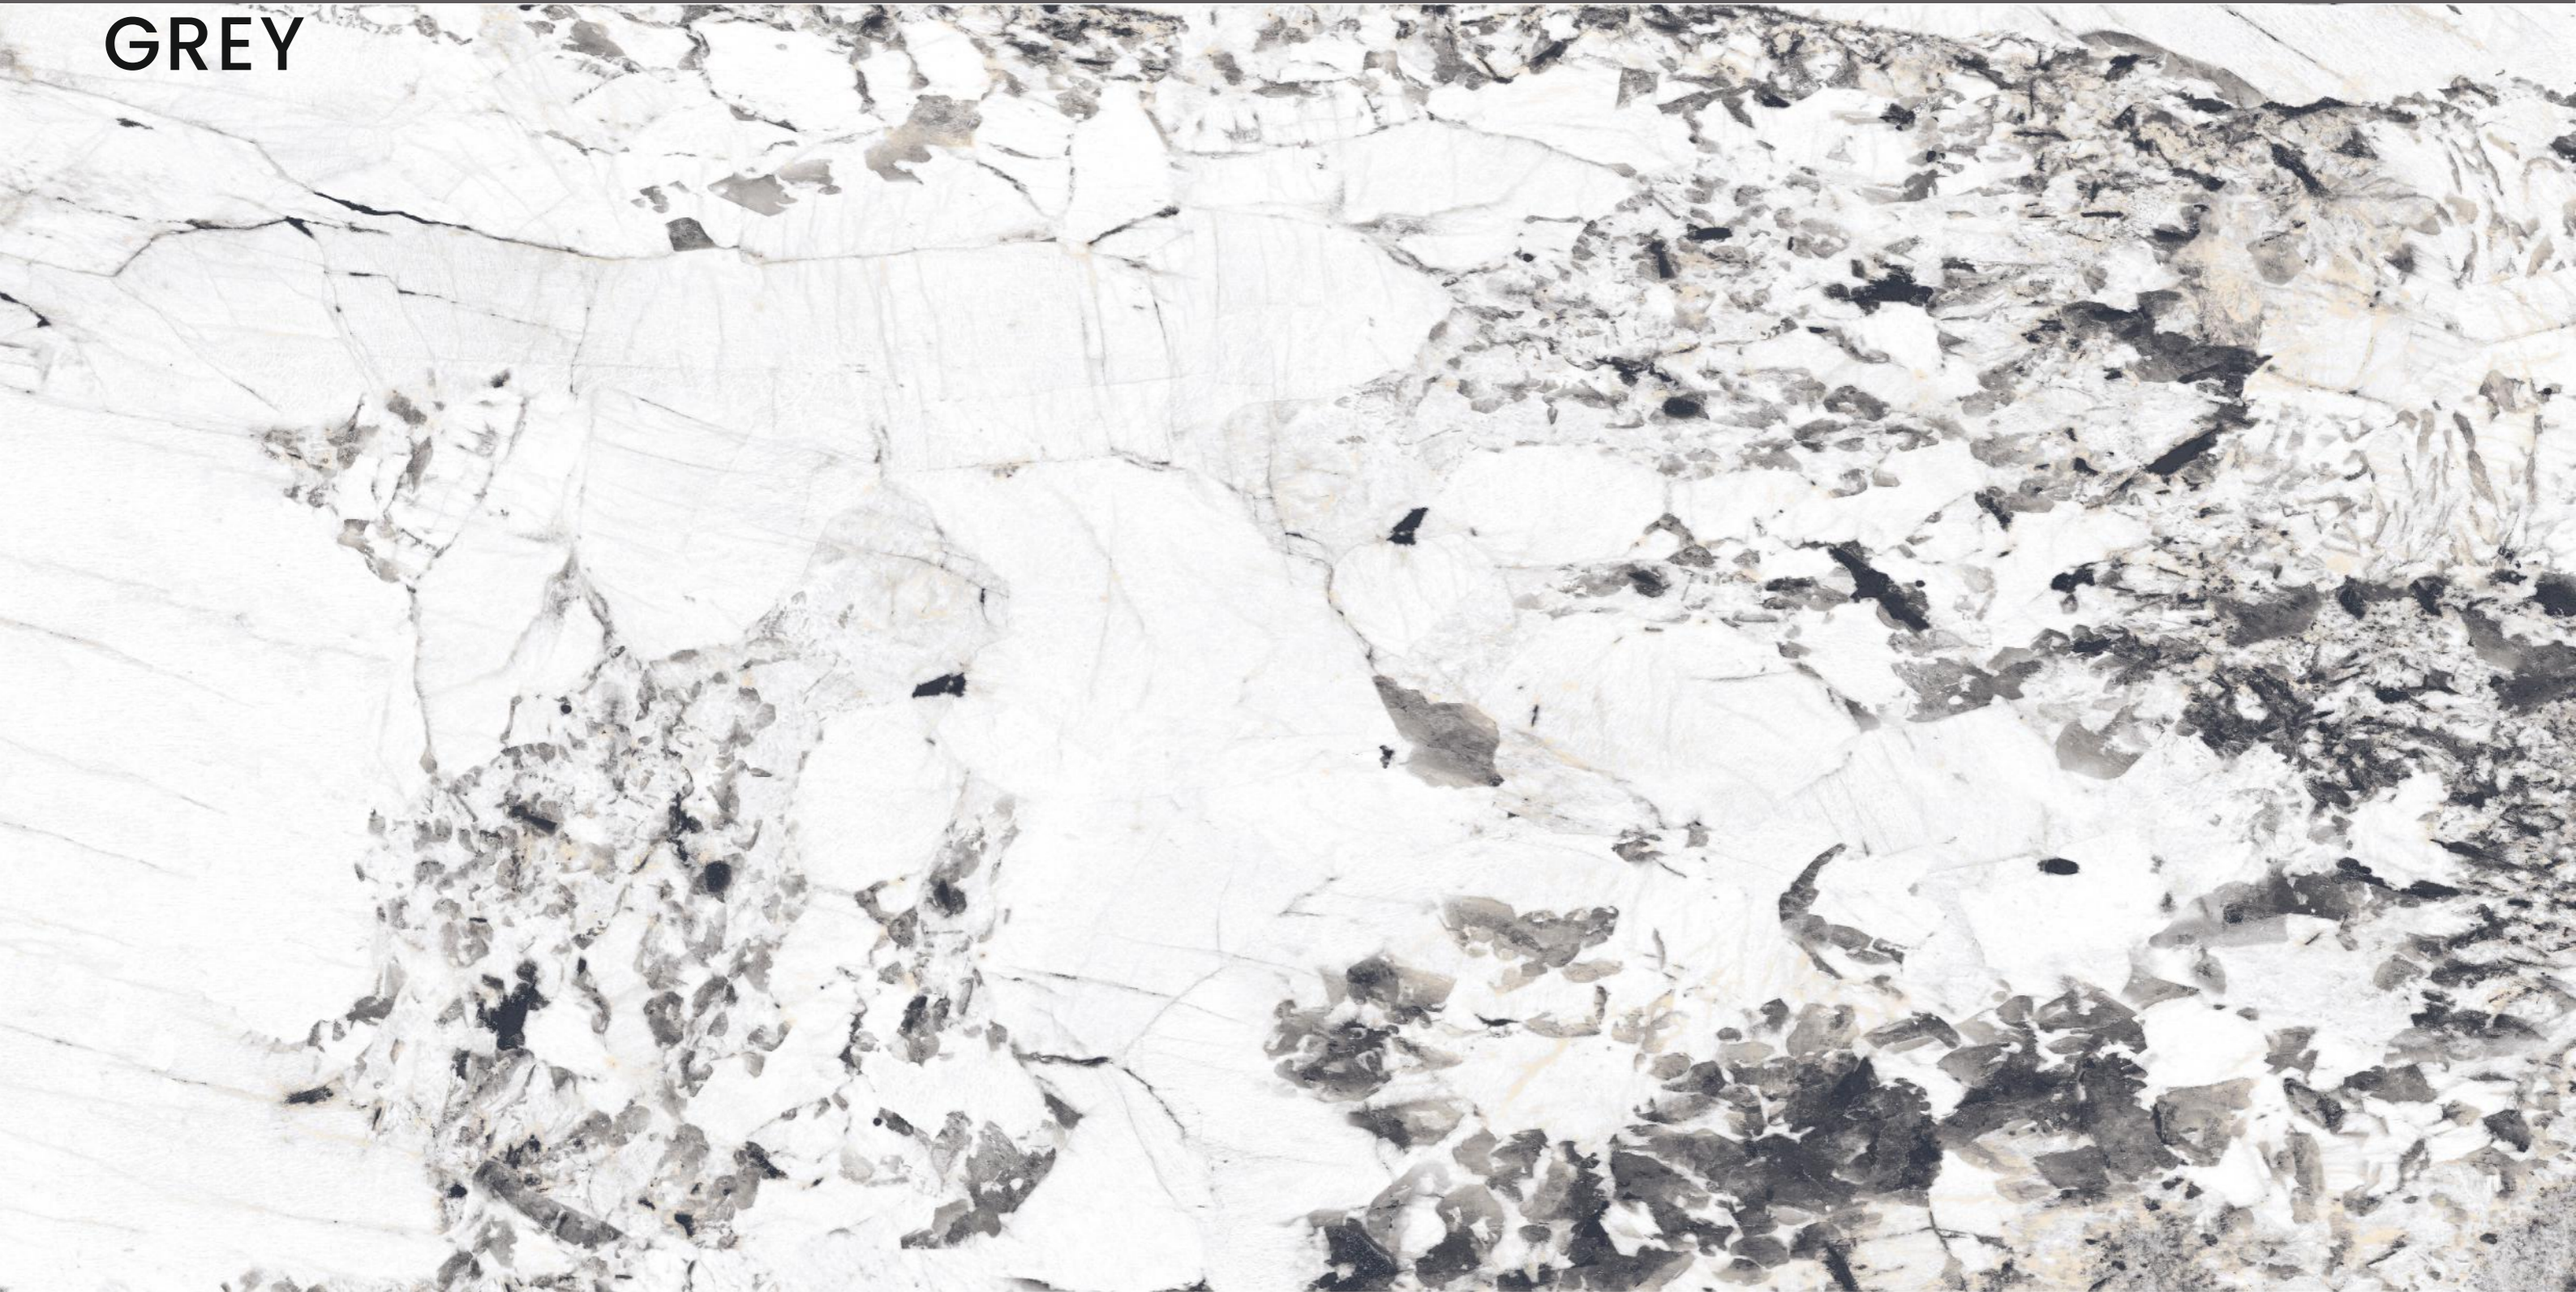

ALASKA 703

GREY