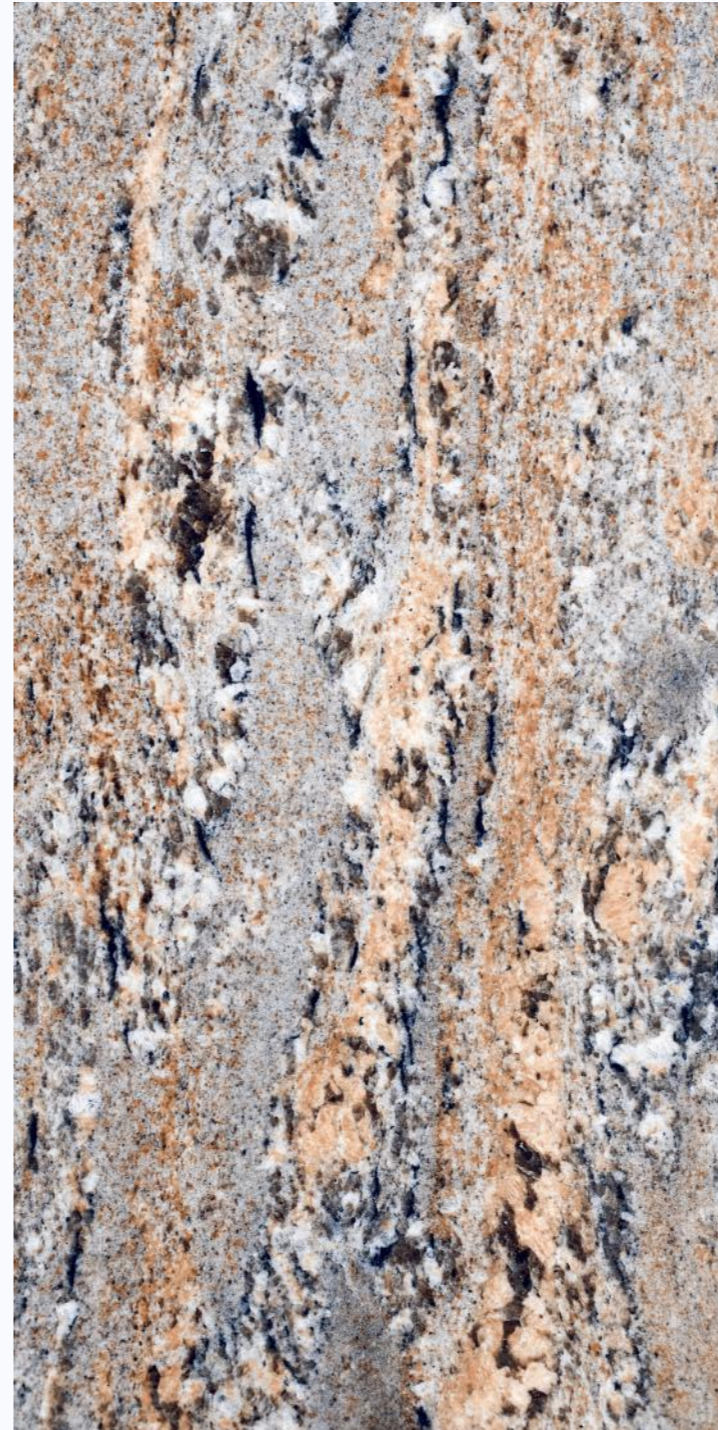

ALASKA 706 RED

SIZE
600x
1200MM

Series
GLOSSY

Random
03