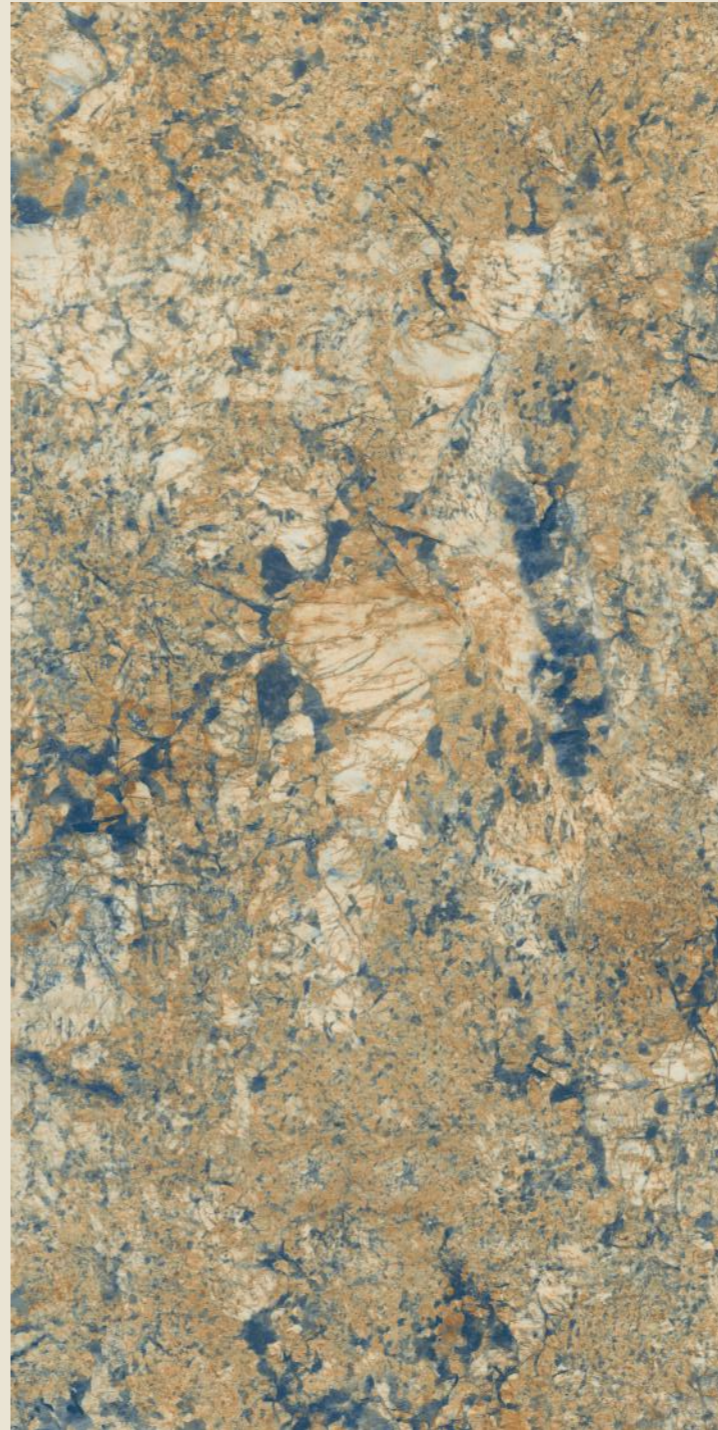

ALASKA 716 YELLOW

SIZE
600x
1200MM

Series
GLOSSY

Random
05