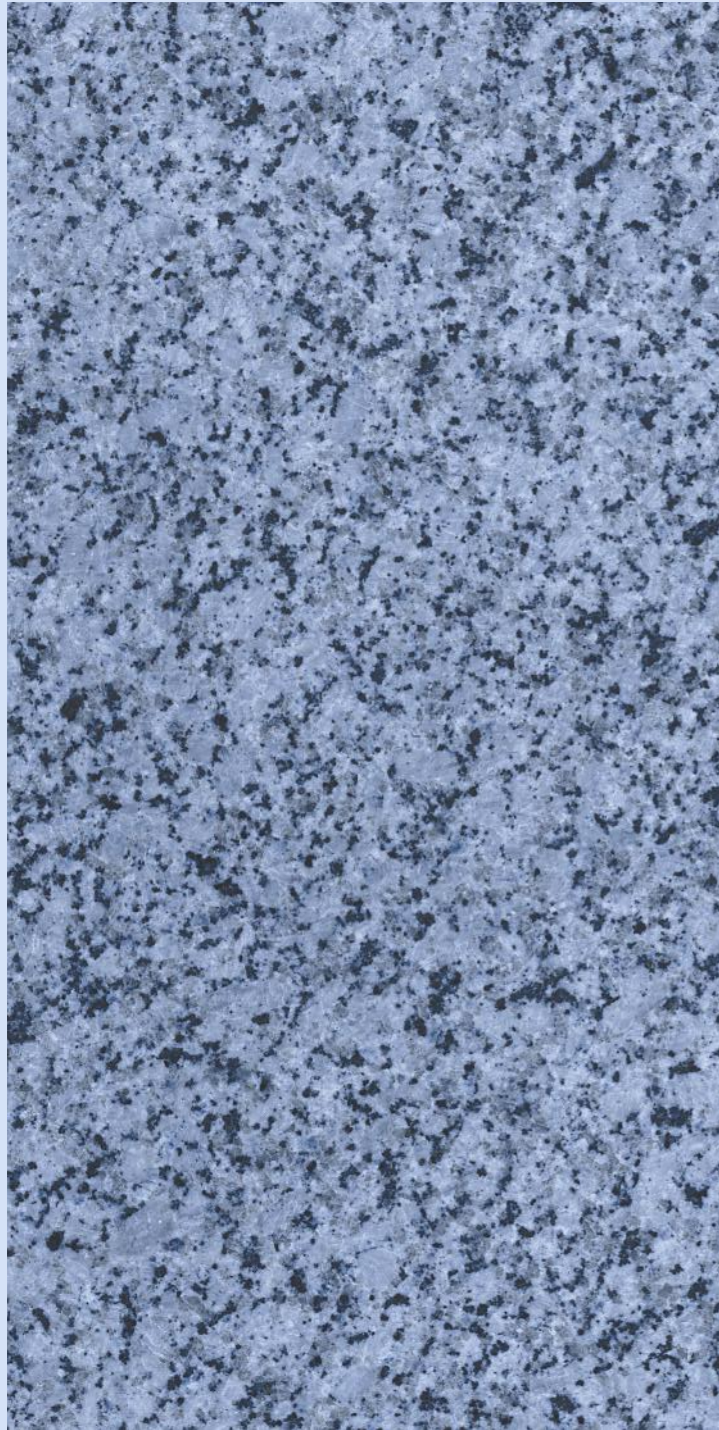

ALASKA 714 AQUA

SIZE
600x
1200MM

Series
GLOSSY

Random
05