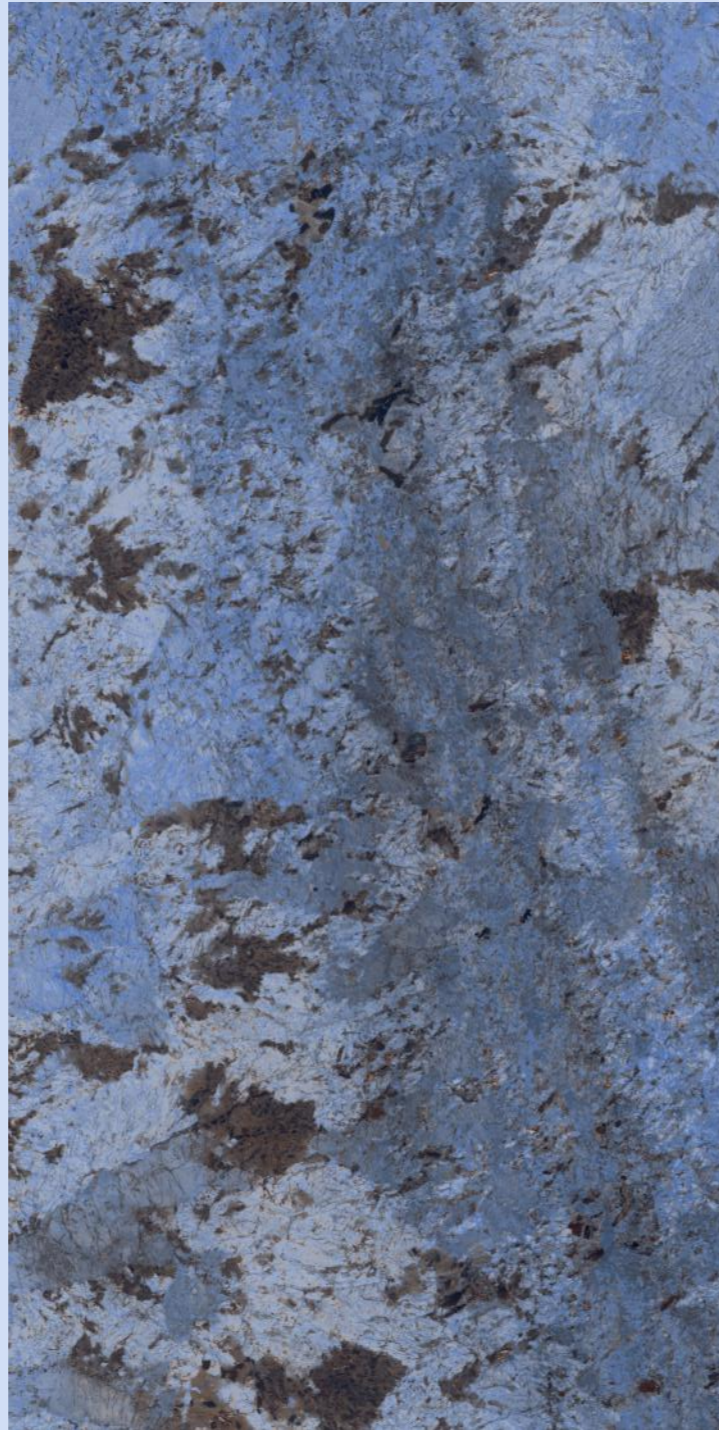

ALASKA 715 AQUA

SIZE
600x
1200MM

Series
GLOSSY

Random
03