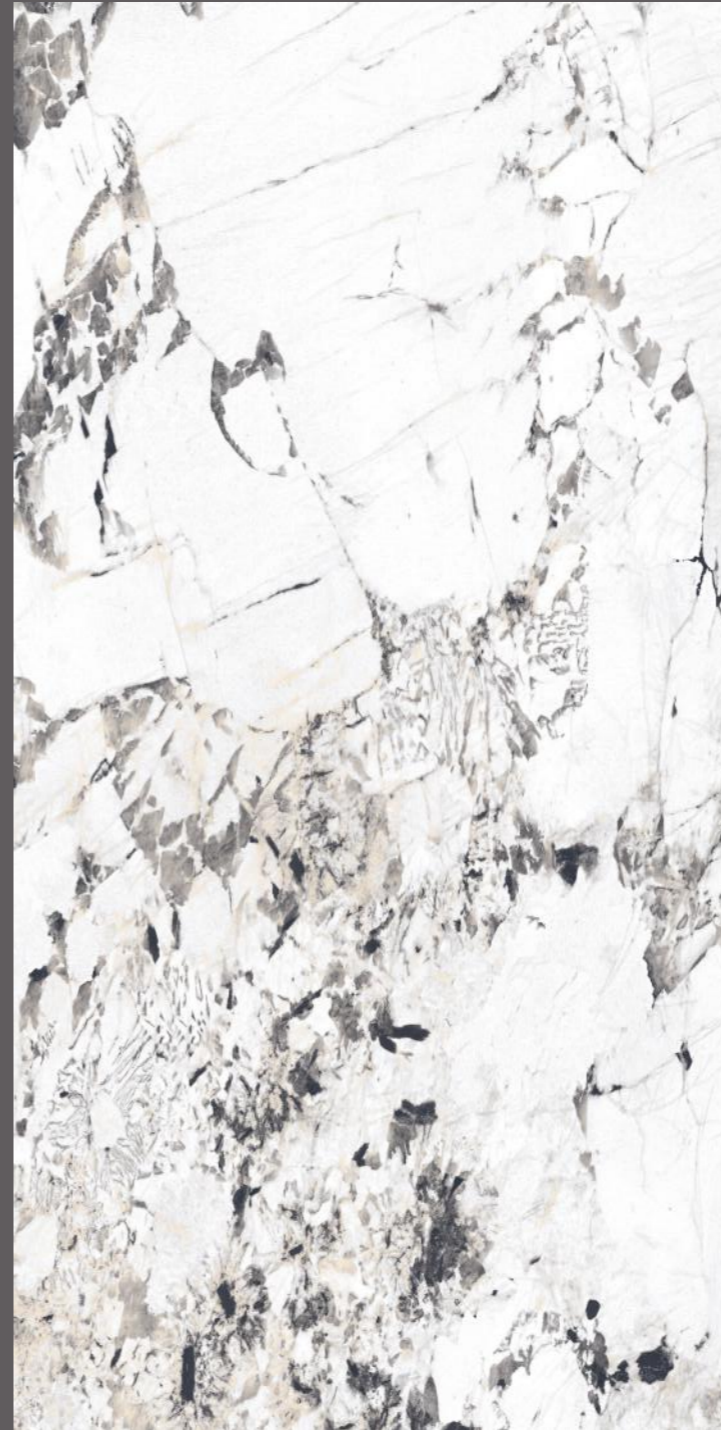

ALASKA 703 GREY

SIZE
600x
1200MM

Series
GLOSSY

Random
03