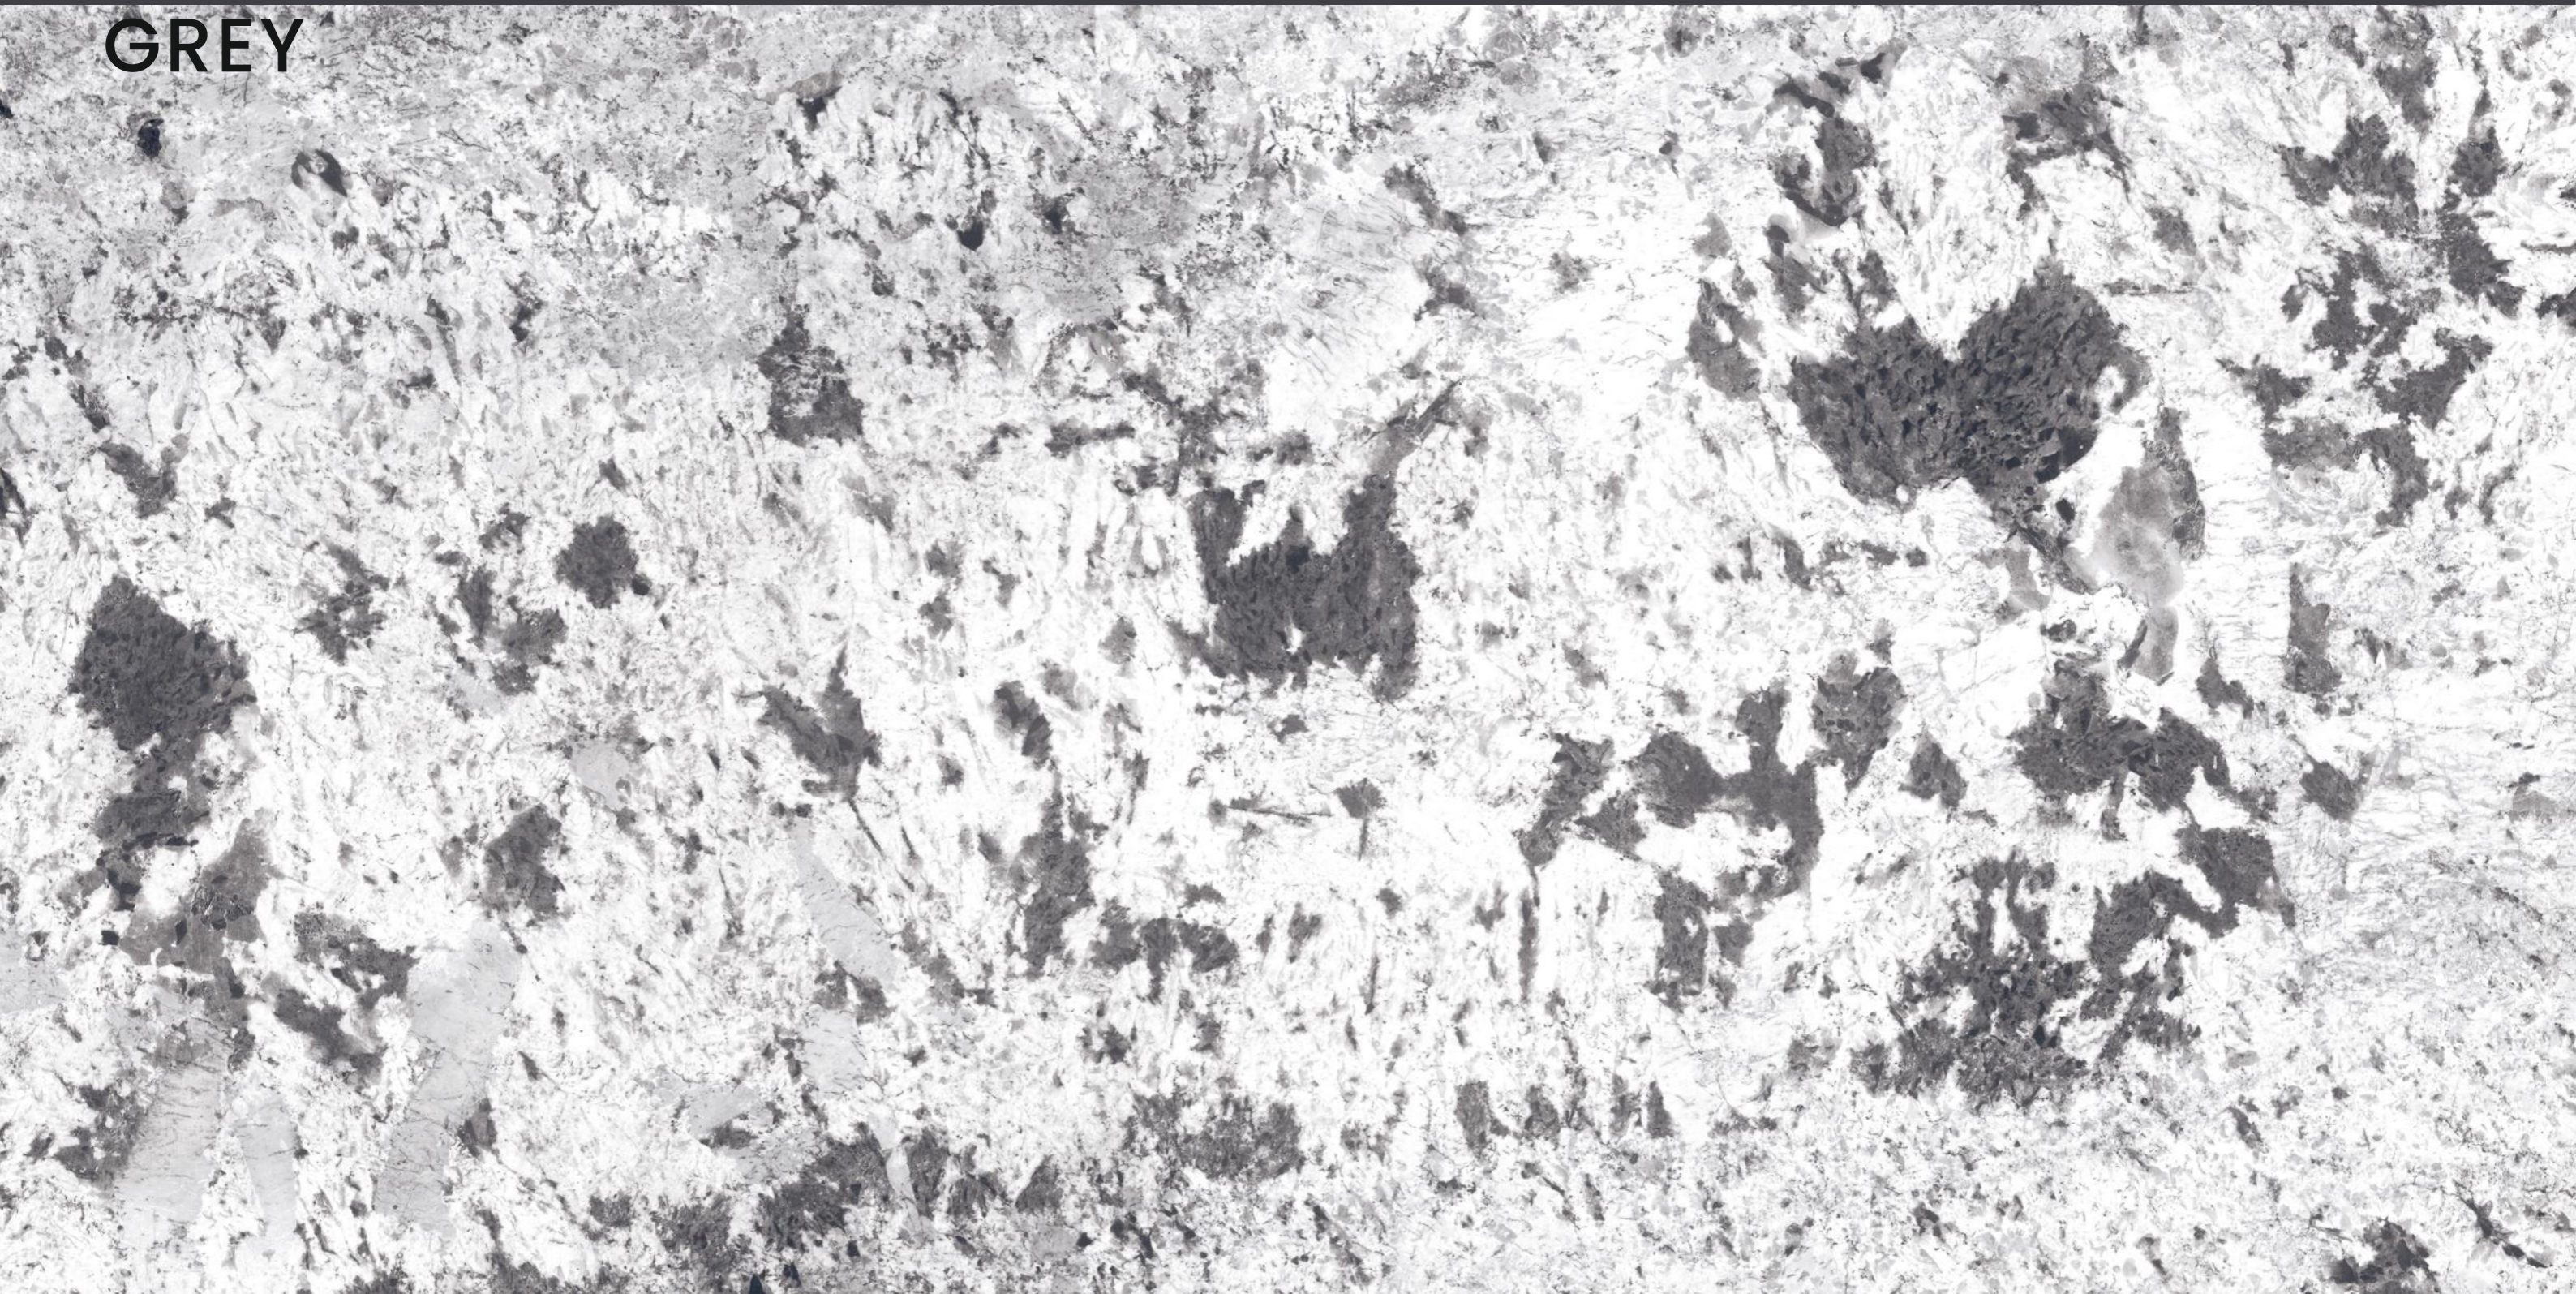

# ALASKA 715 BROWN

SIZE  
600x  
1200MM

Series  
GLOSSY

Random  
03

**ALASKA 715**  
**GREY**