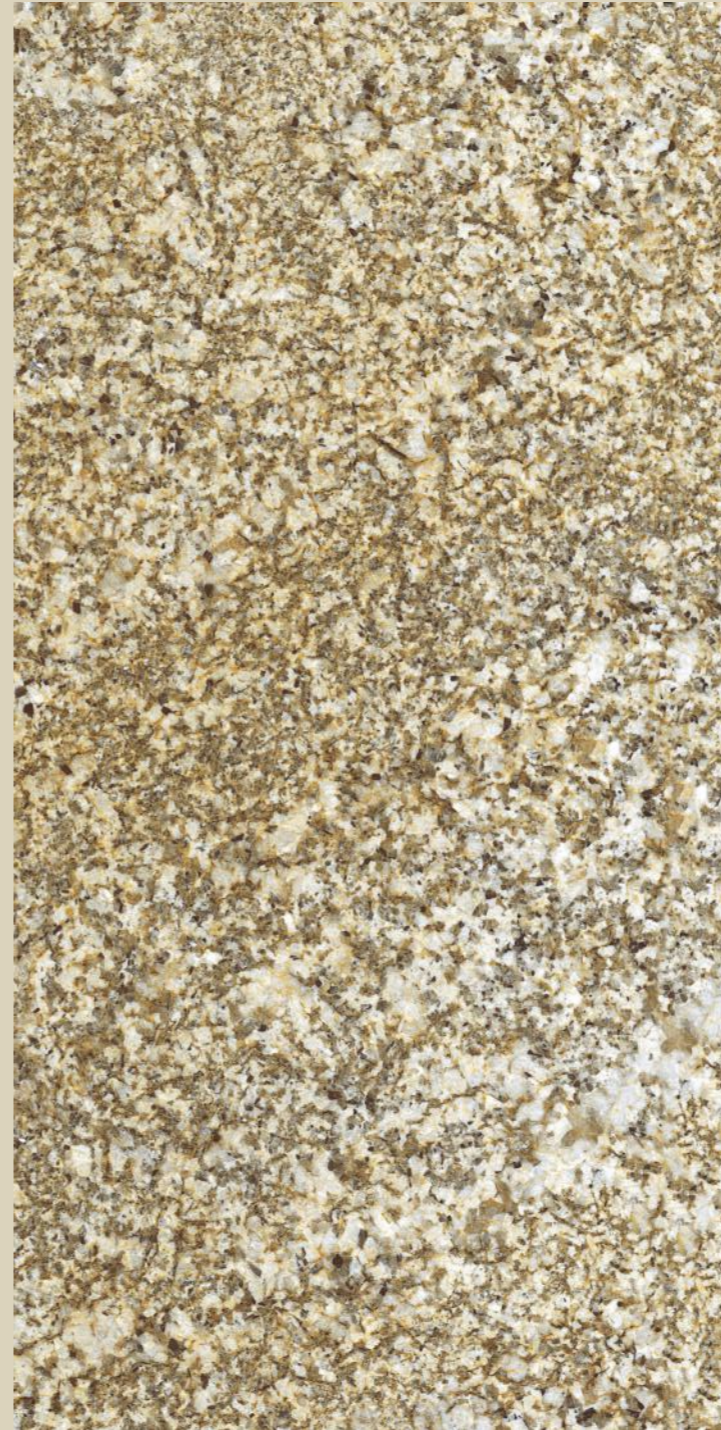

ALASKA 712 YELLOW

SIZE
600x
1200MM

Series
GLOSSY

Random
03