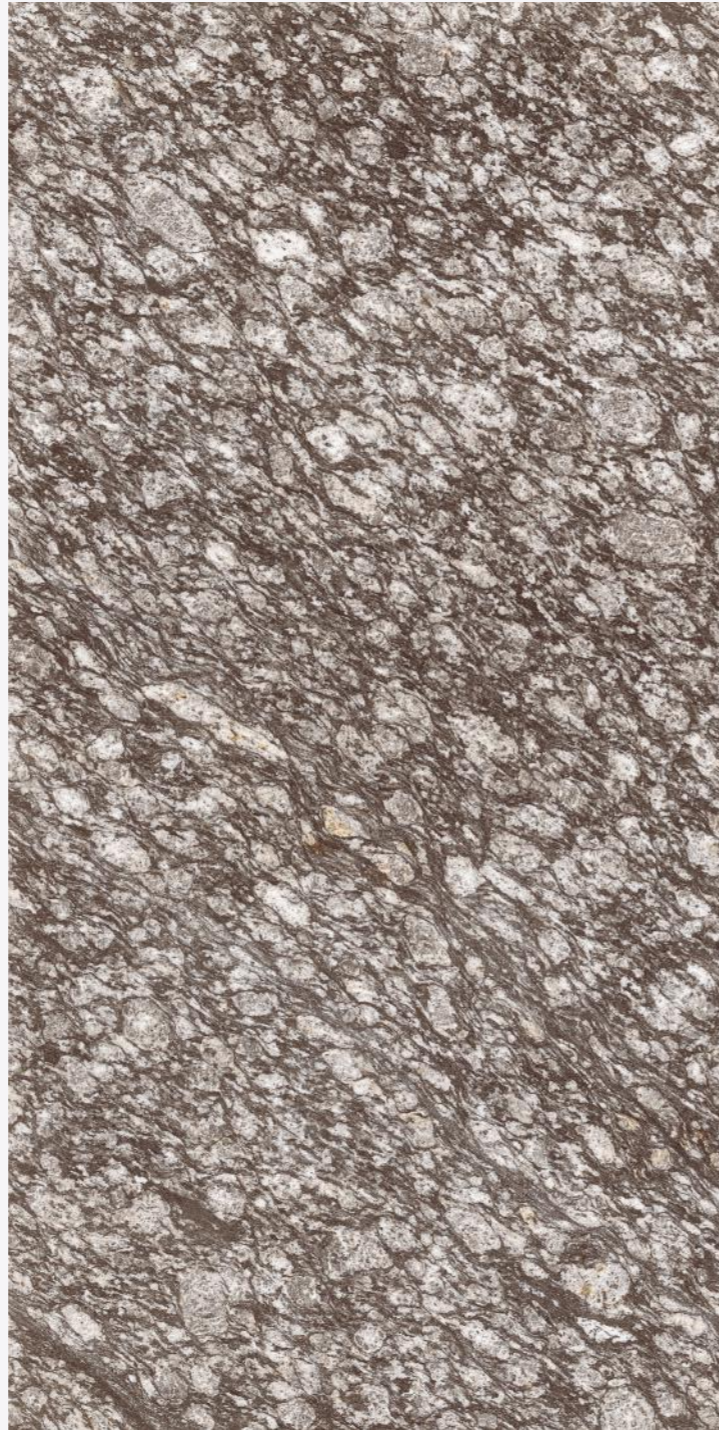

ALASKA 713 BROWN

SIZE
600x
1200MM

Series
GLOSSY

Random
03