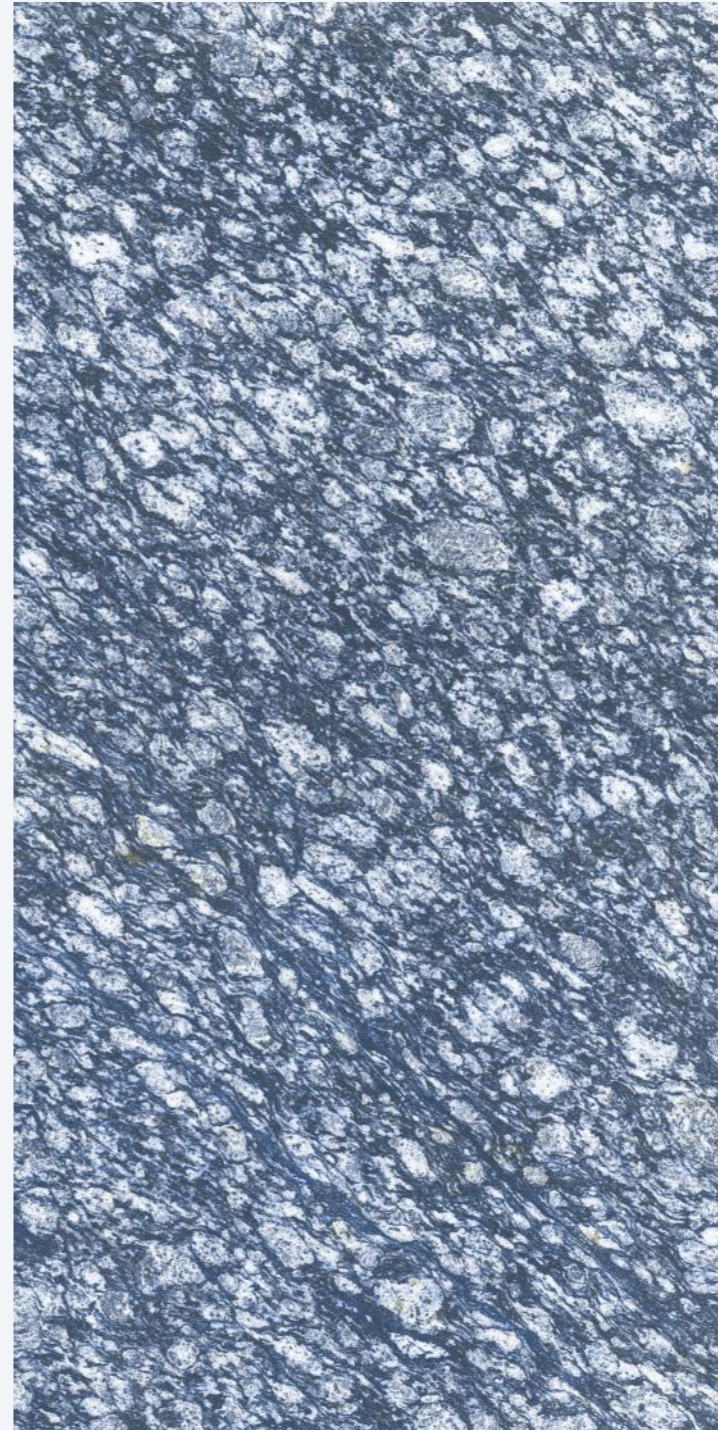

ALASKA 713 AQUA

SIZE
600x
1200MM

Series
GLOSSY

Random
03