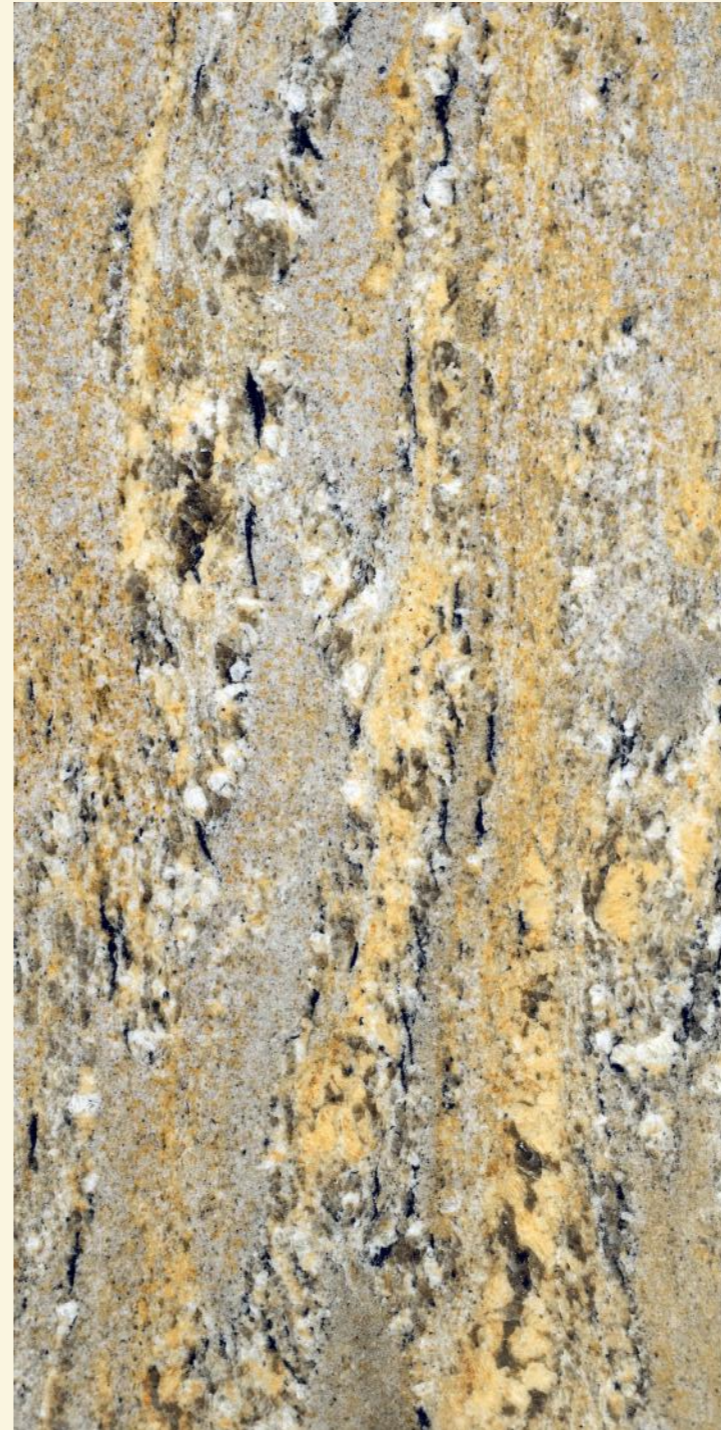

ALASKA 706 YELLOW

SIZE
600x
1200MM

Series
GLOSSY

Random
03