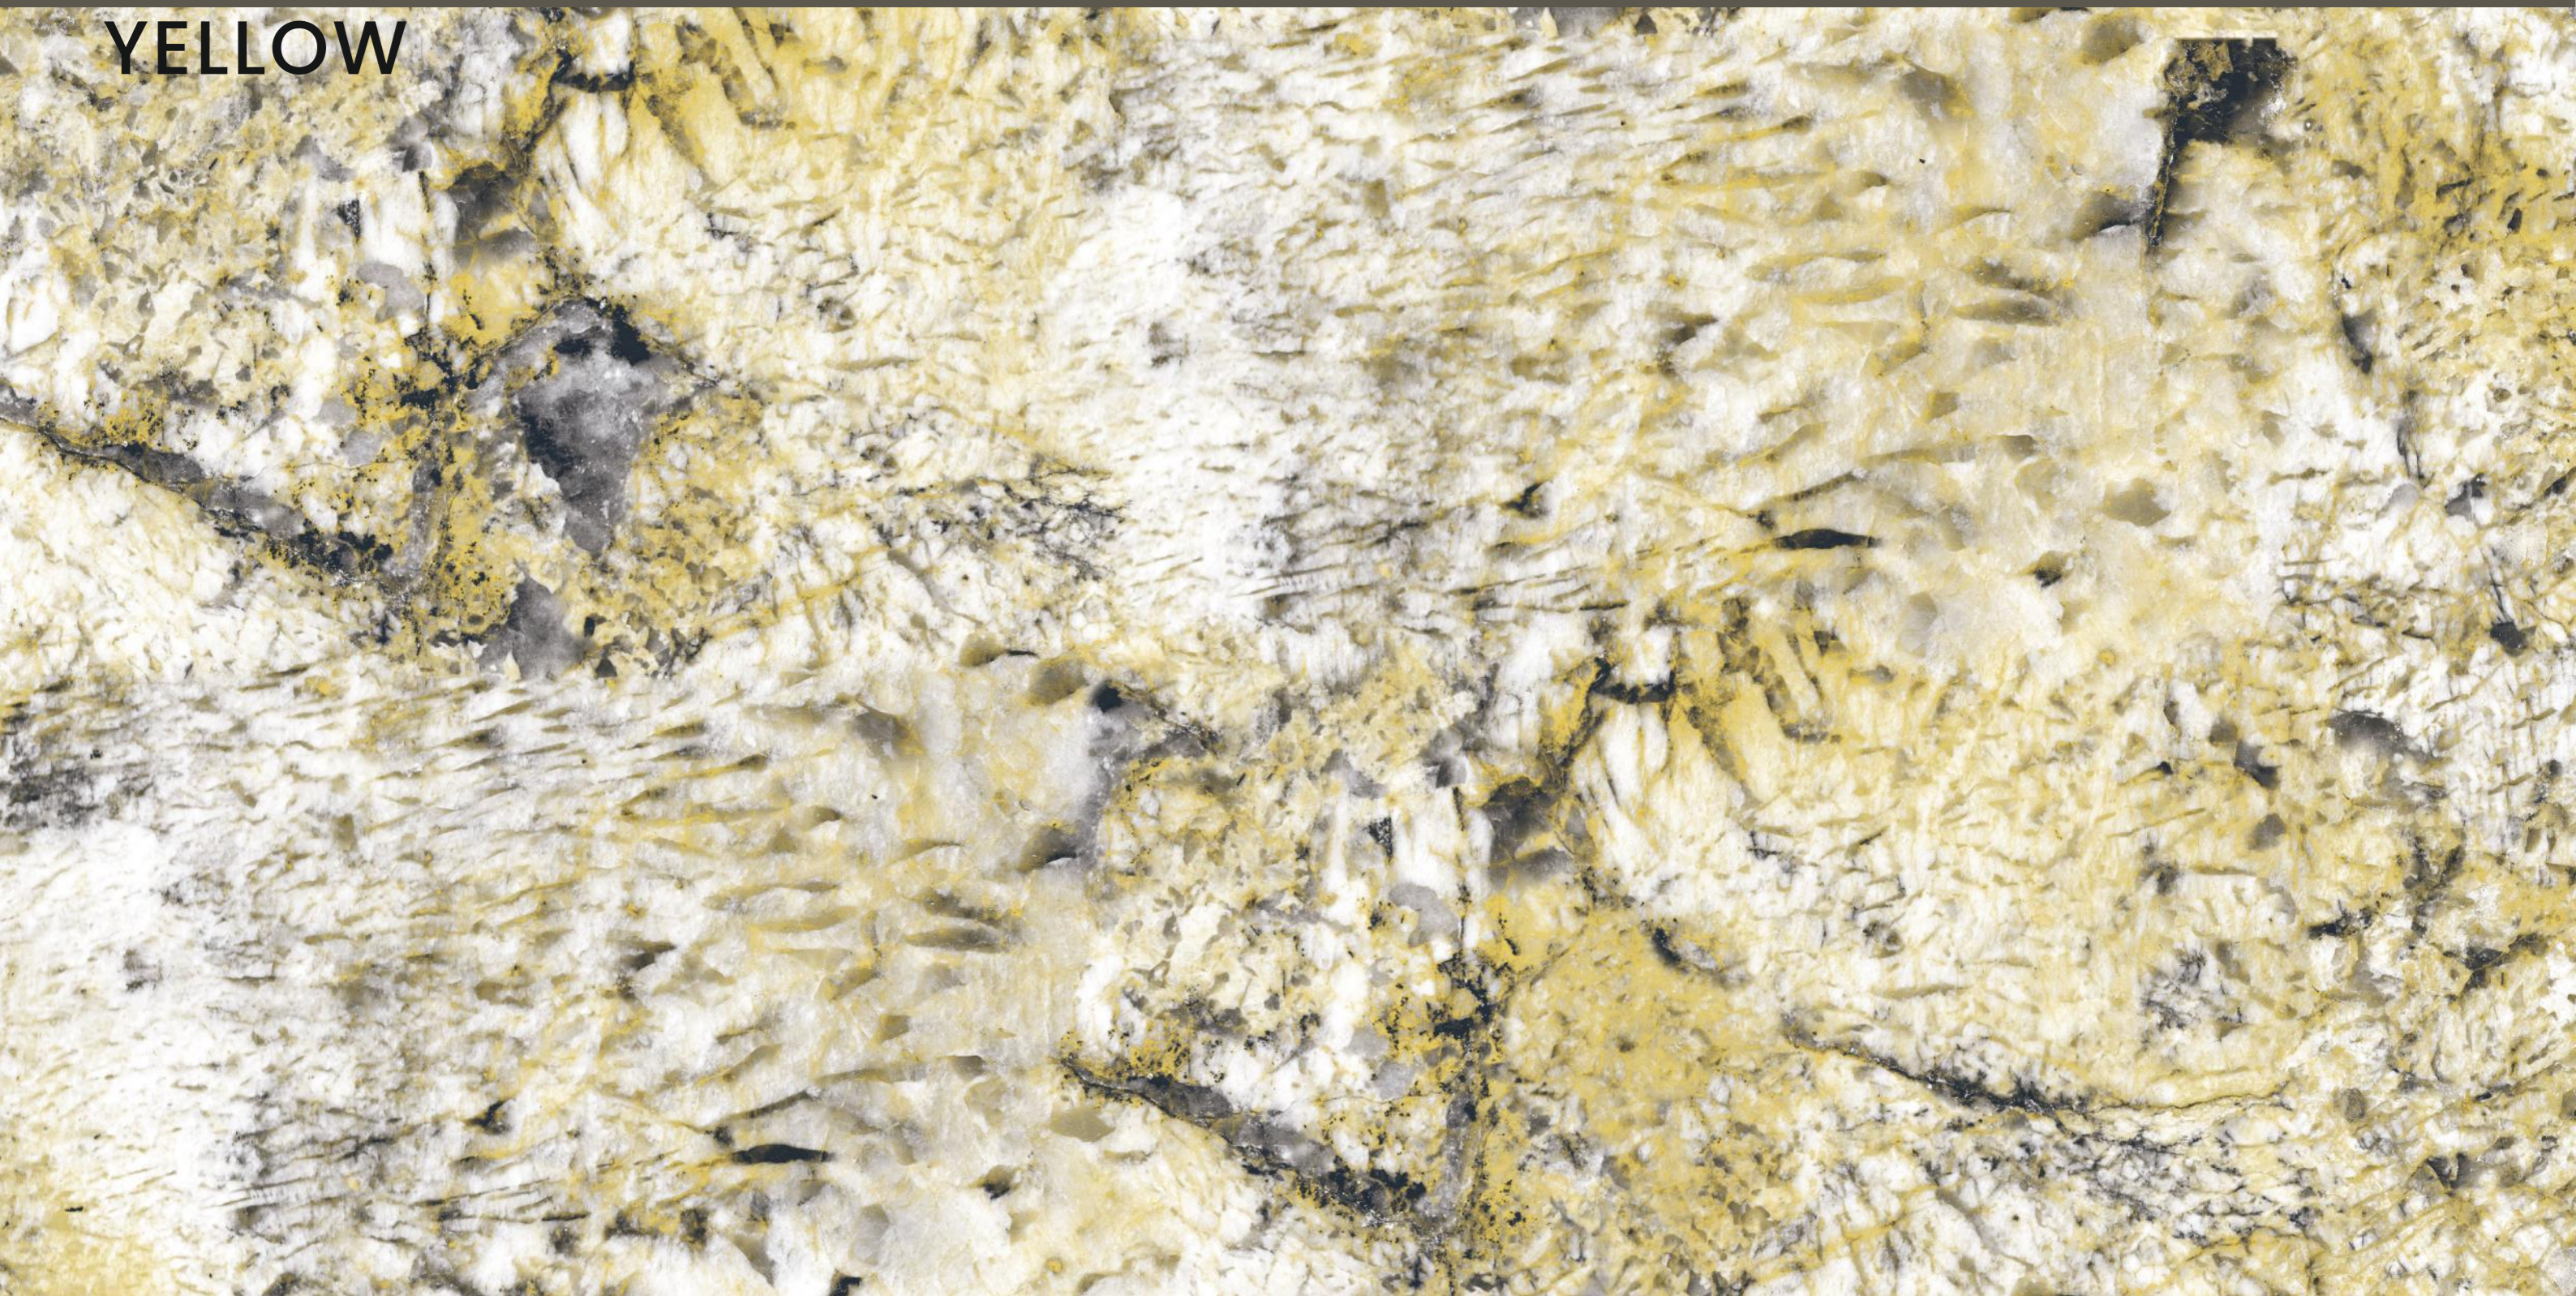

ALASKA 702
YELLOW