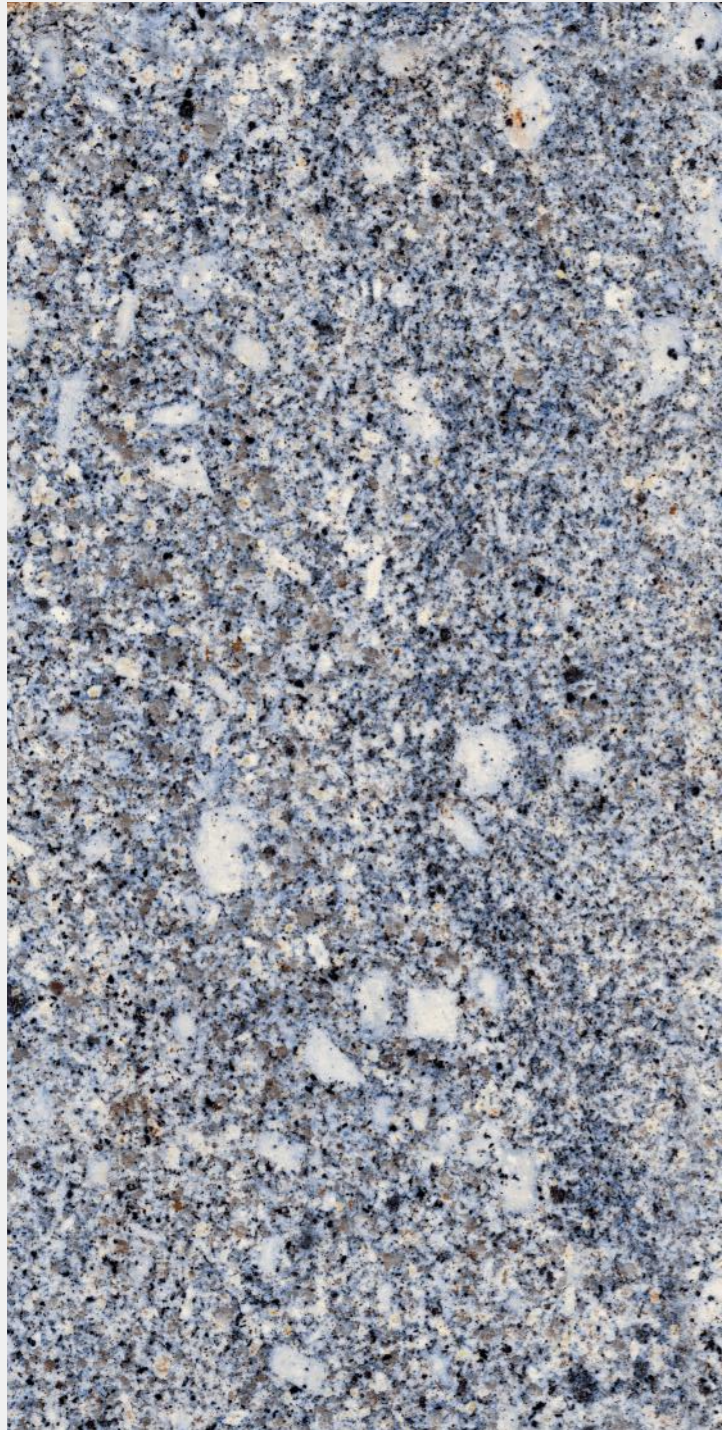

ALASKA 701 BLUE

SIZE
600x
1200MM

Series
GLOSSY

Random
03