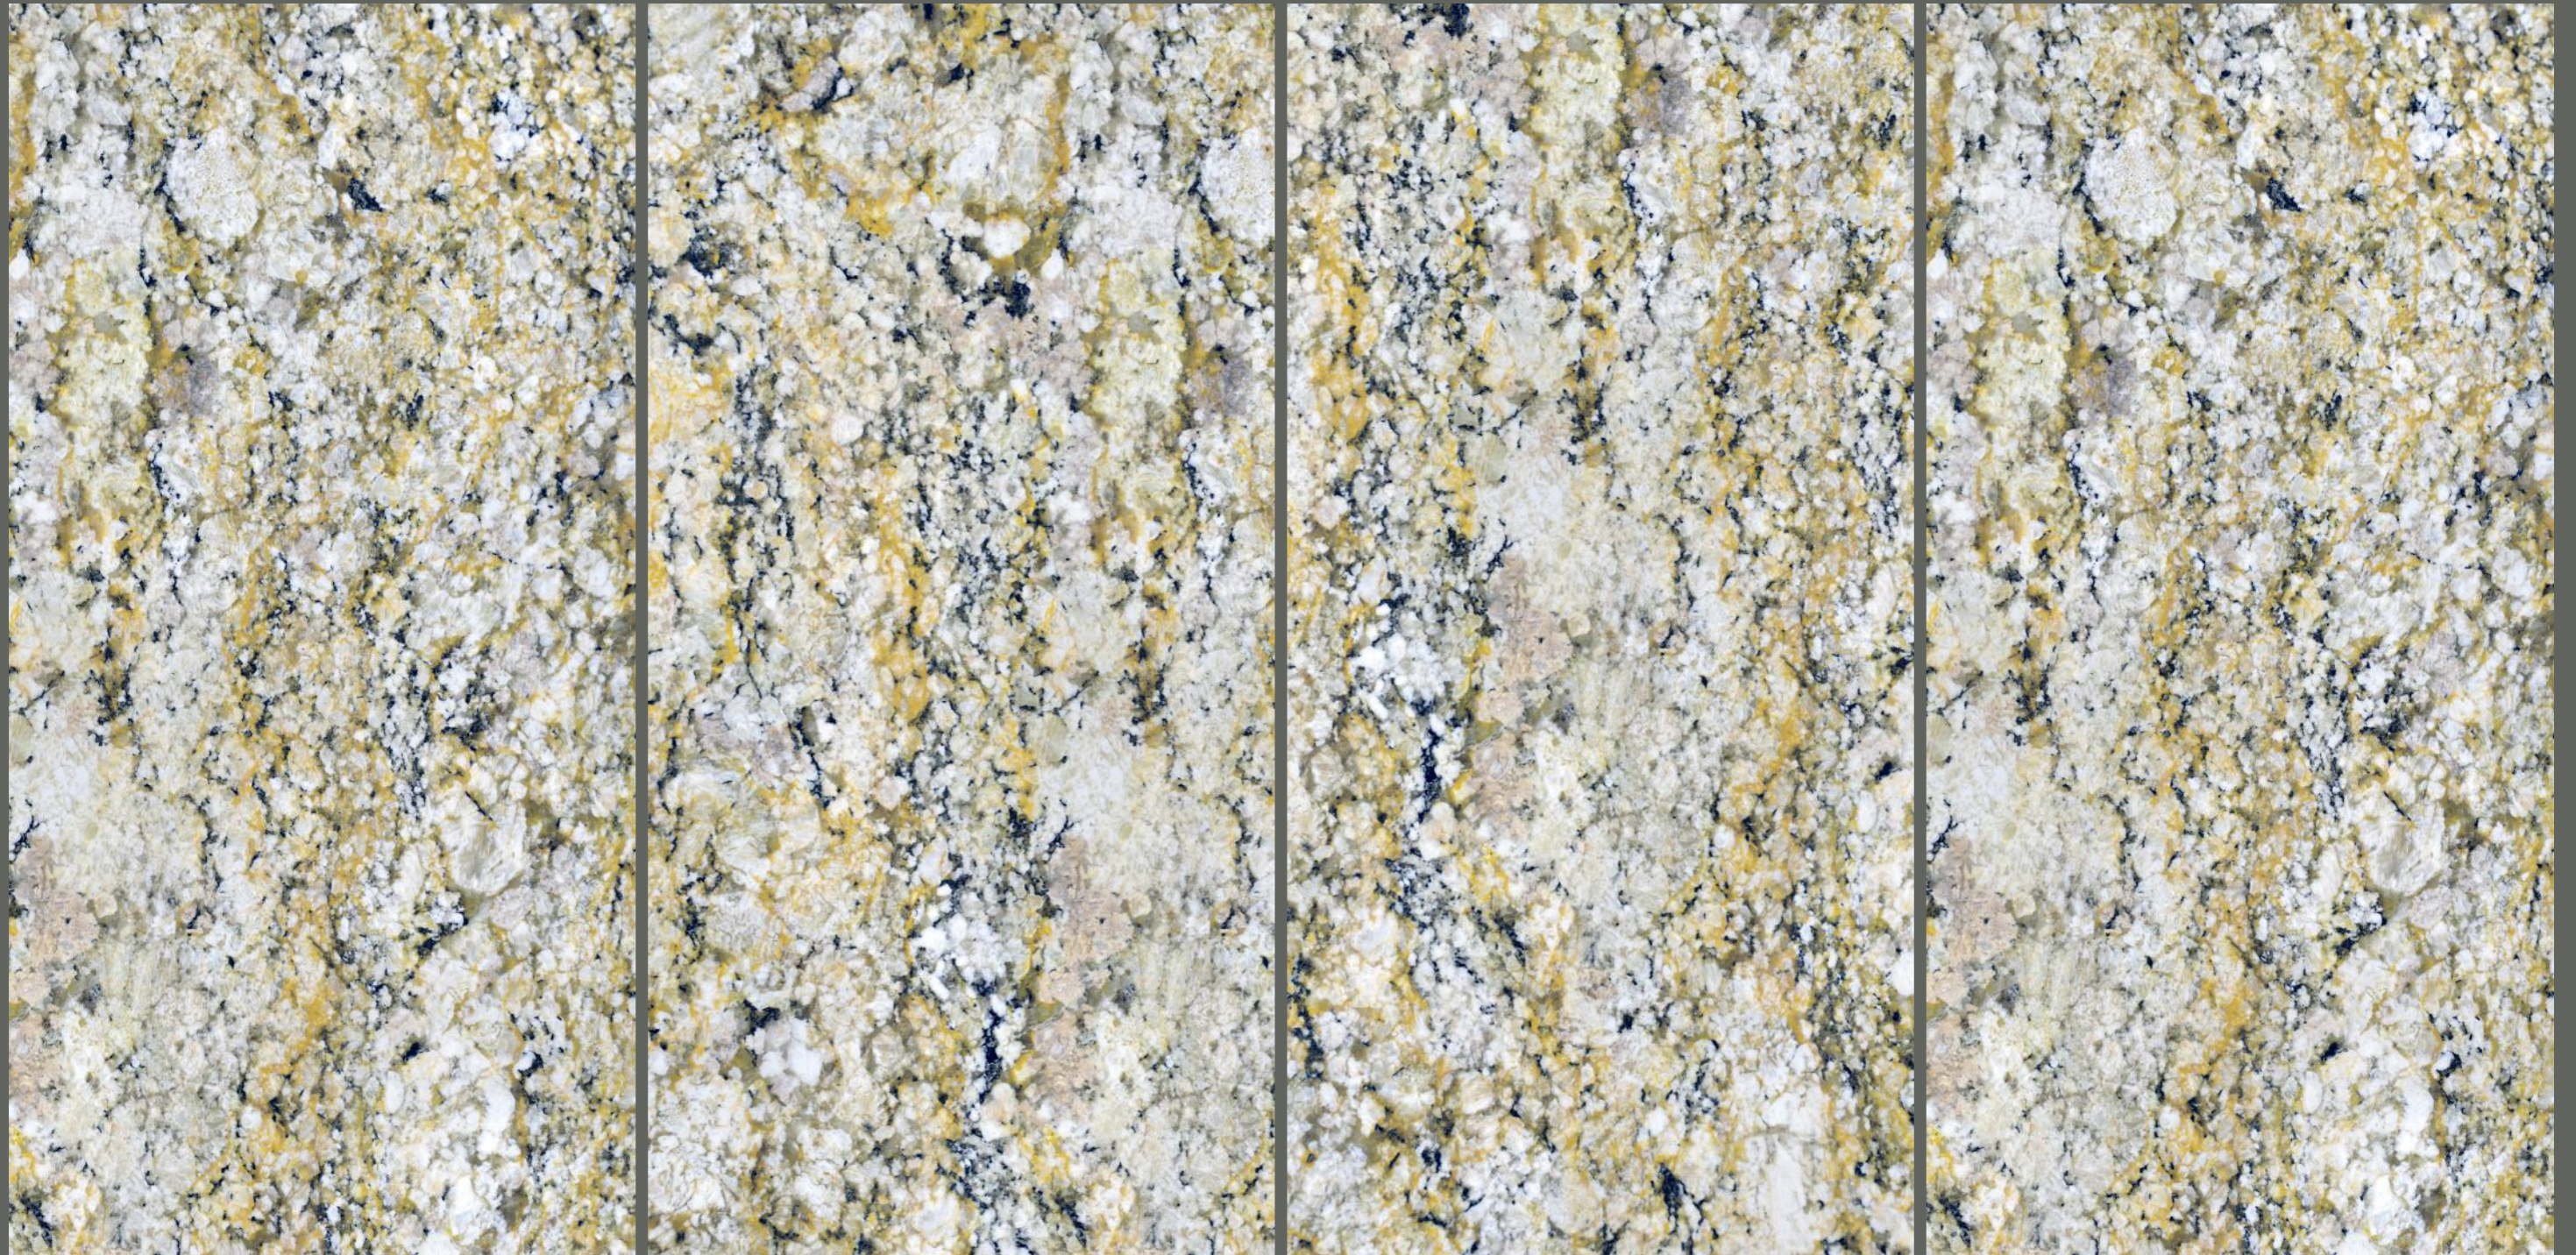

ALASKA 707 YELLOW

SIZE
600x
1200MM

Series
GLOSSY

Random
03