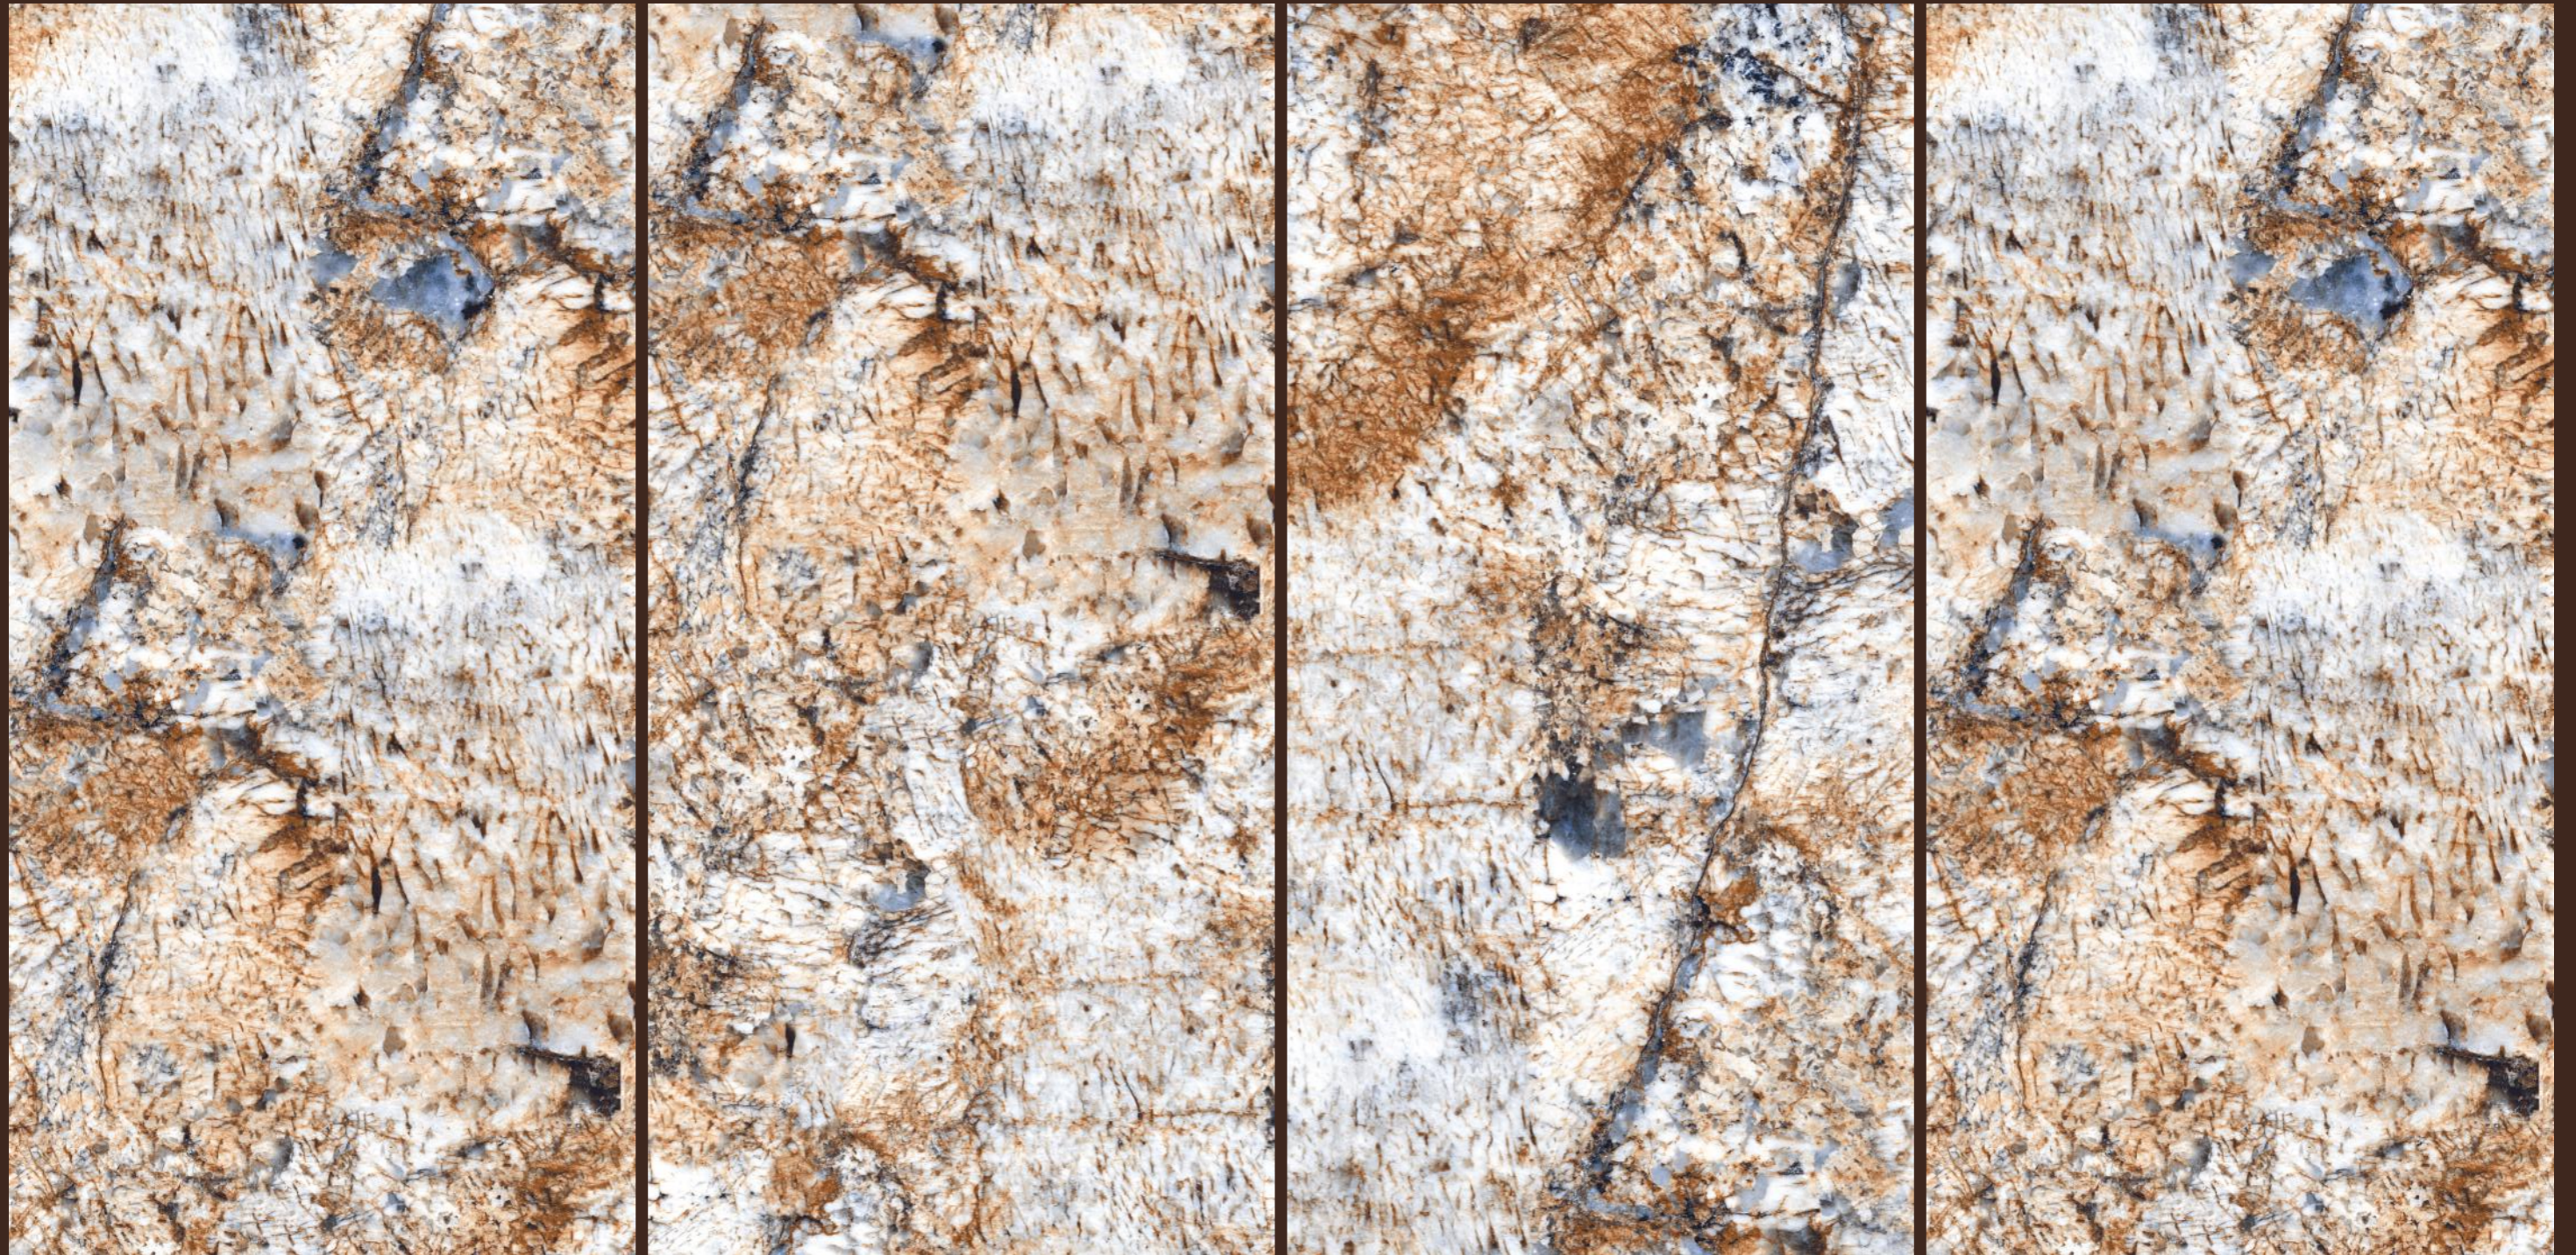

ALASKA 702 NATURAL

SIZE
600x
1200MM

Series
GLOSSY

Random
03