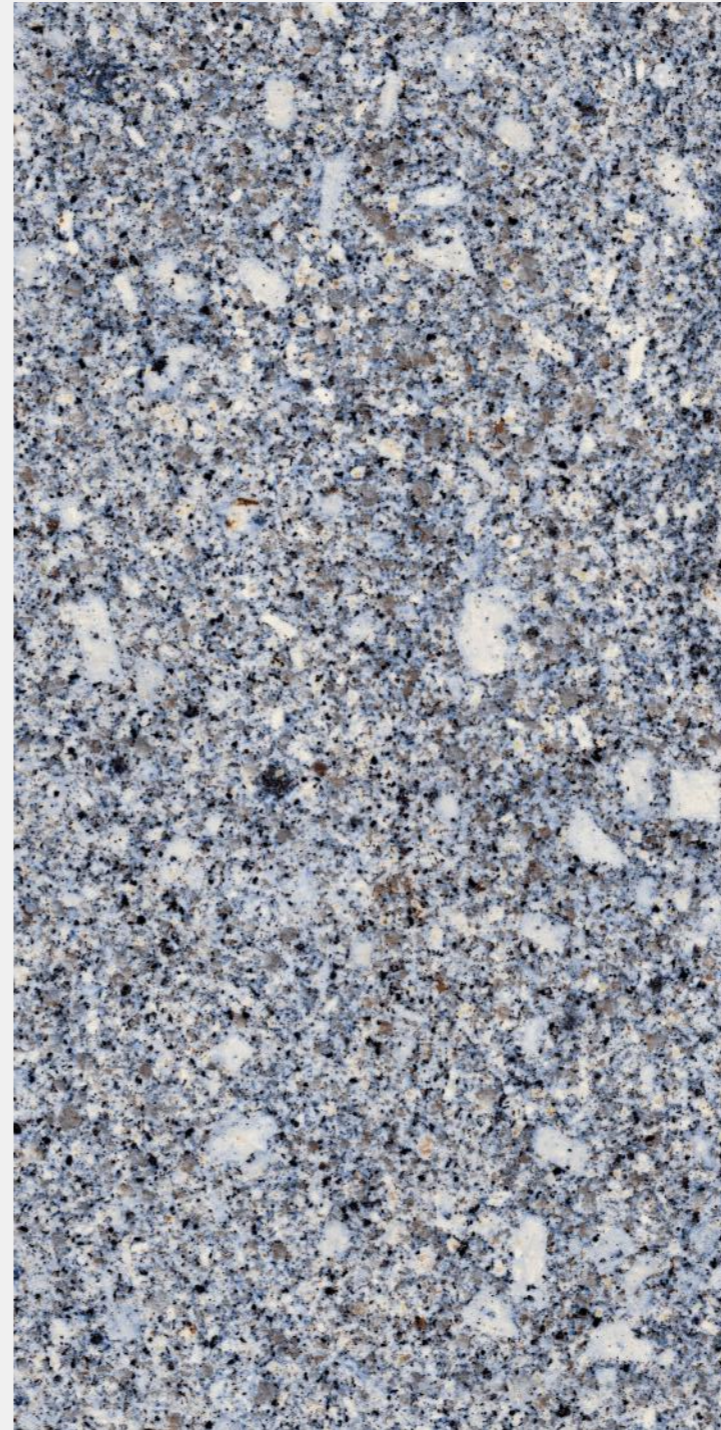

ALASKA 701 BLUE

SIZE
600x
1200MM

Series
GLOSSY

Random
03