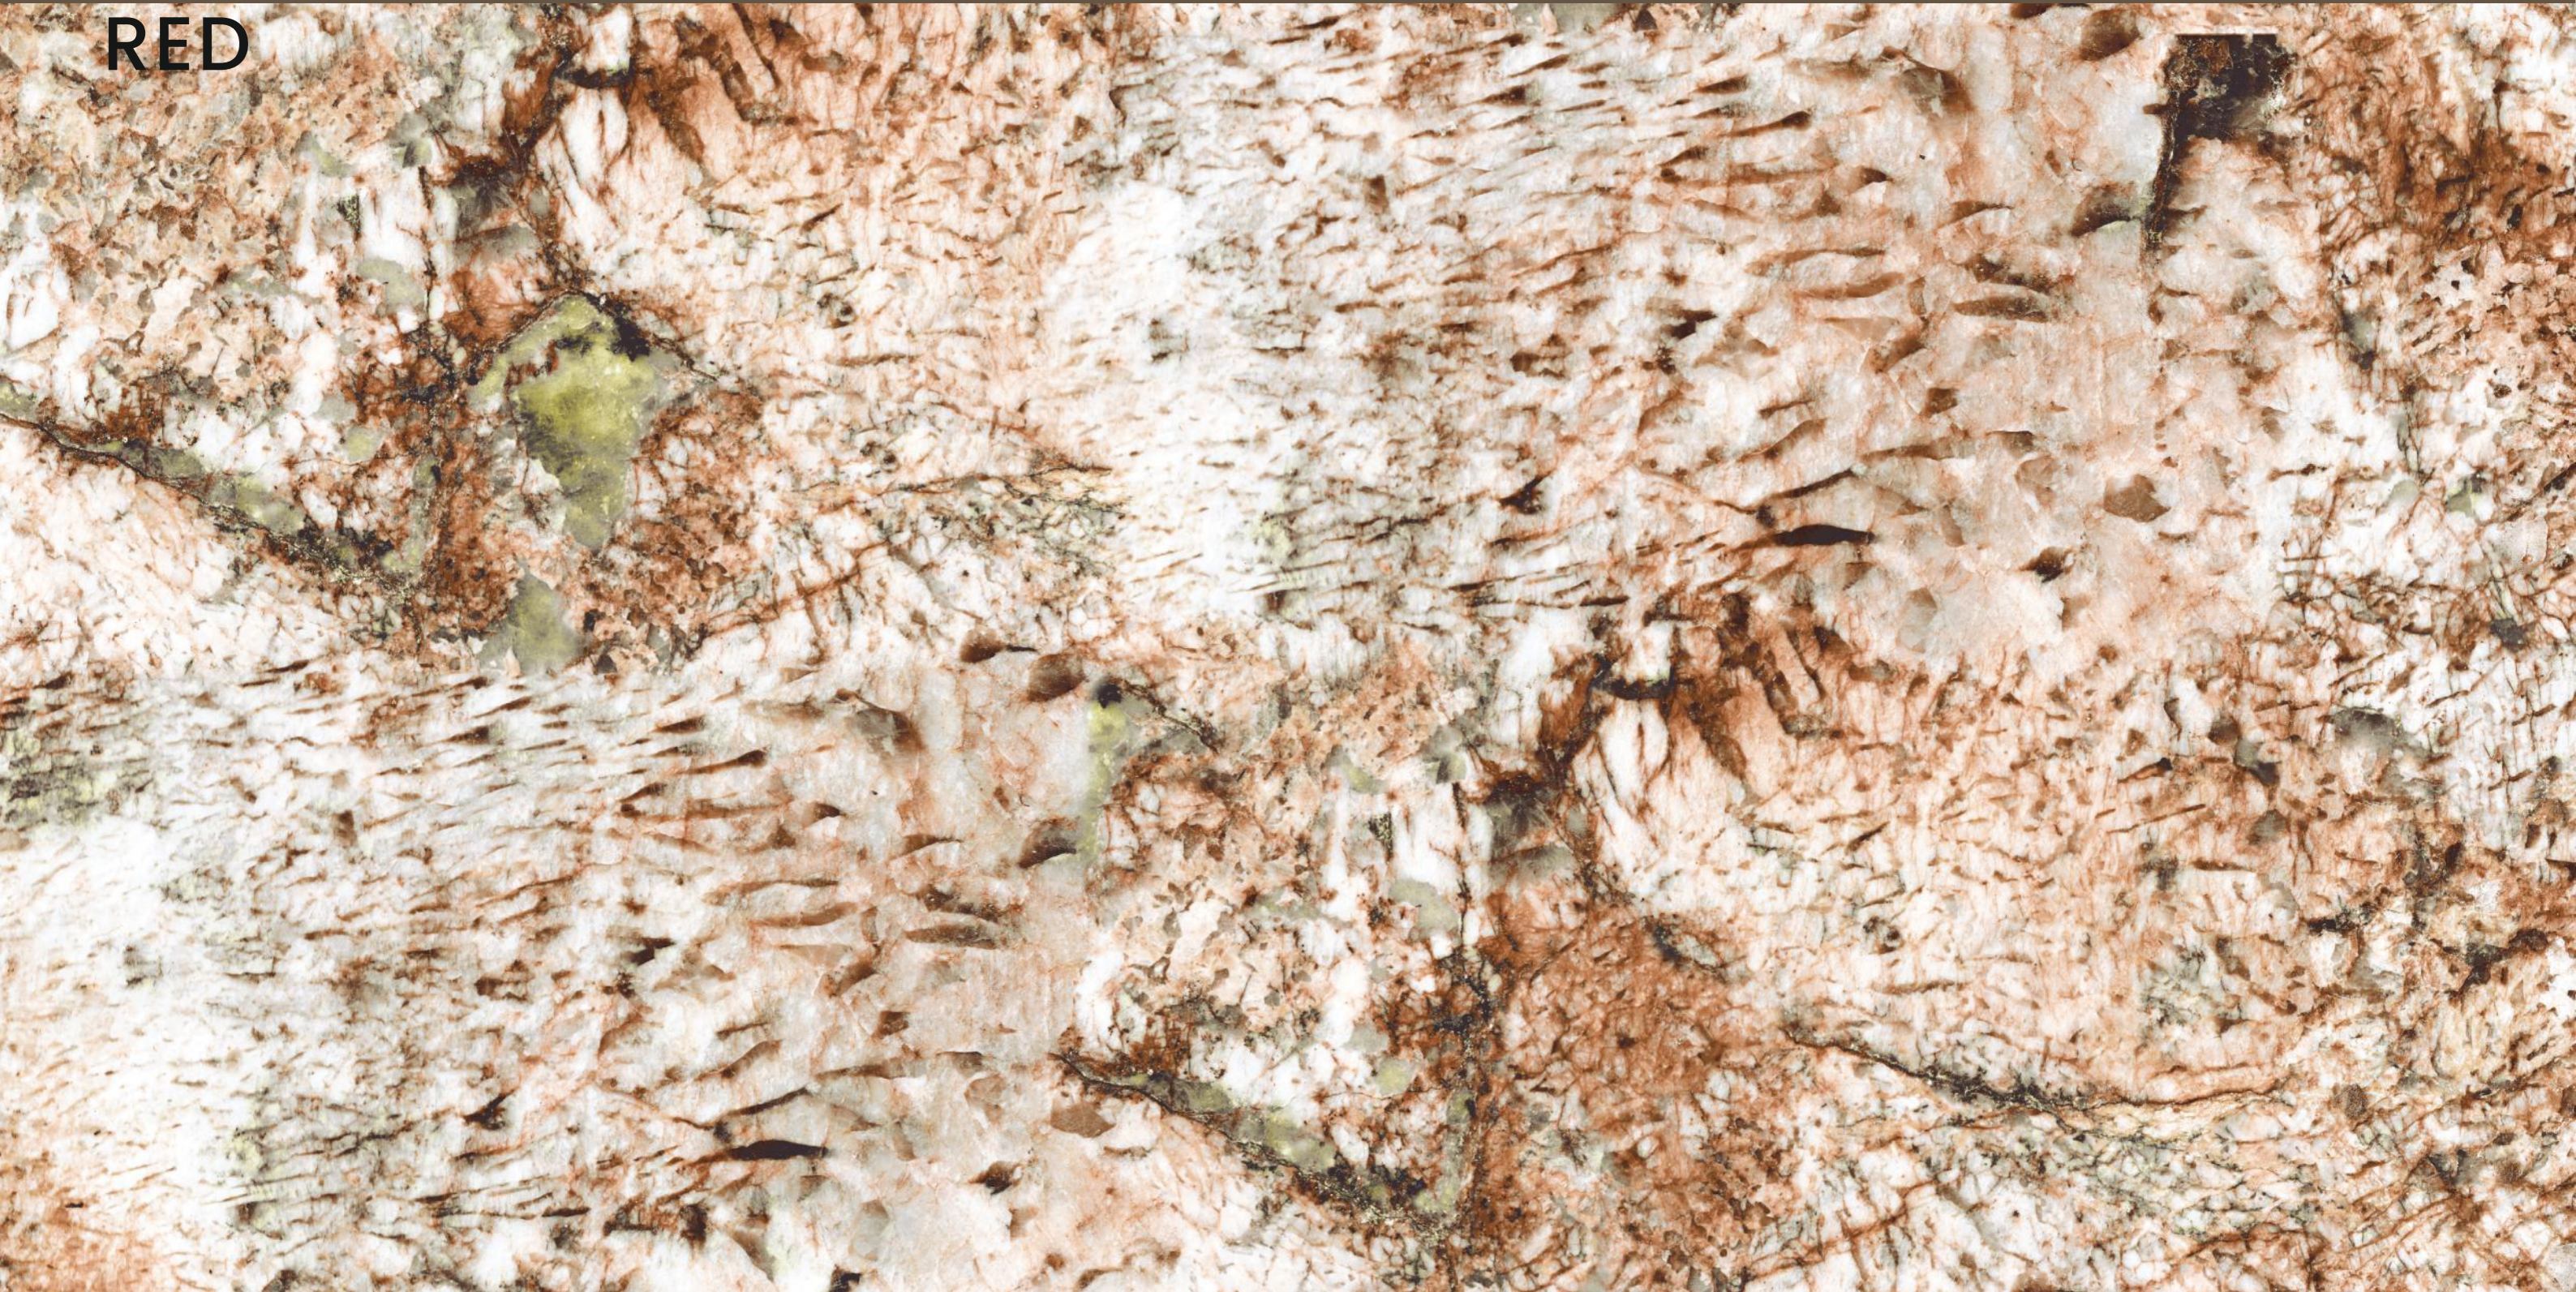

ALASKA 702

RED