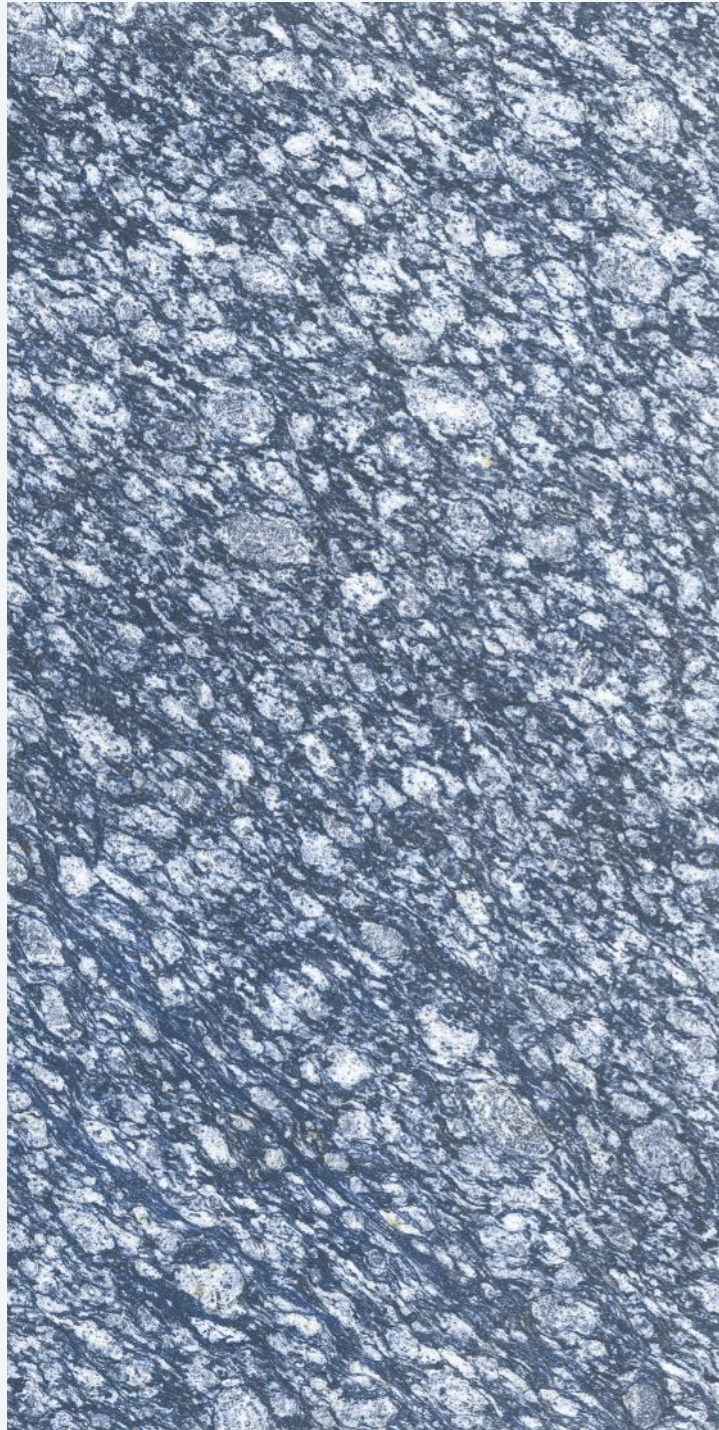

ALASKA 713 AQUA

SIZE
600x
1200MM

Series
GLOSSY

Random
03