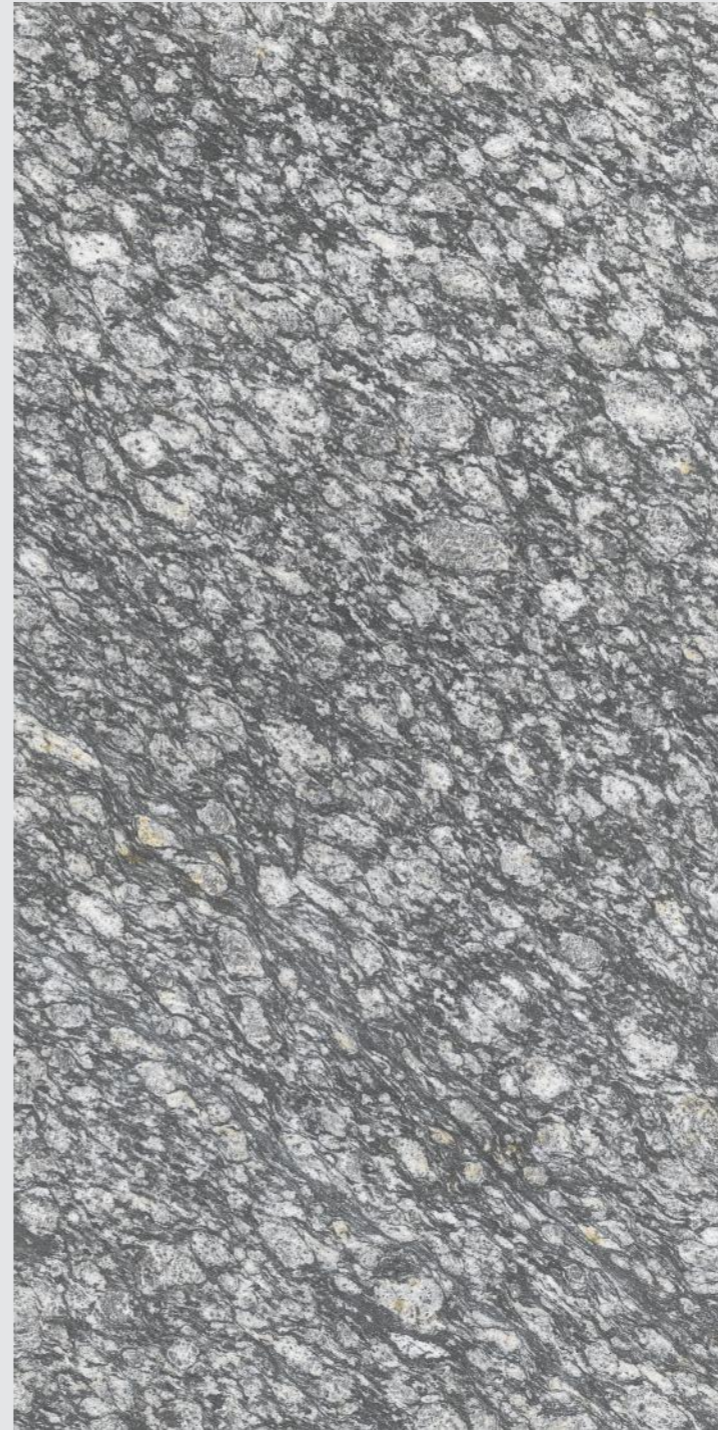

ALASKA 713 GREY

SIZE
600x
1200MM

Series
GLOSSY

Random
03