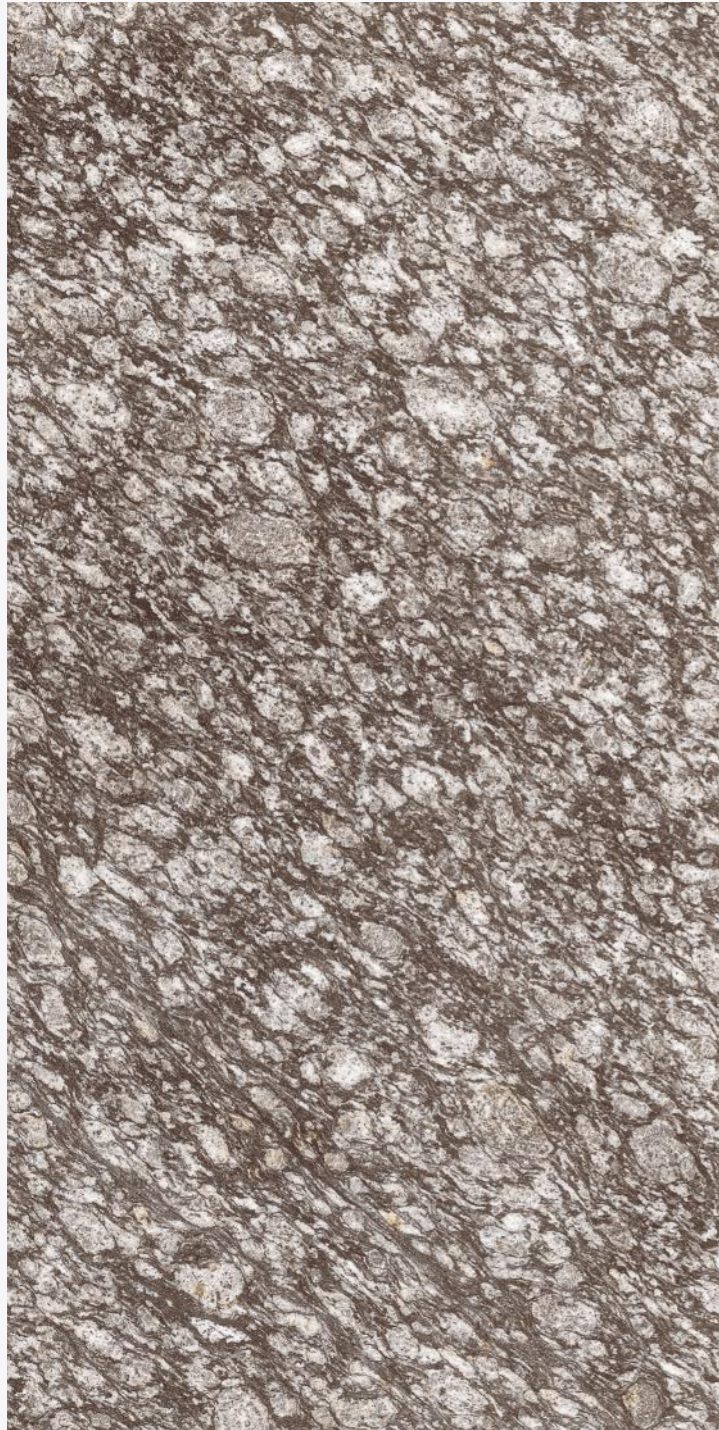

ALASKA 713 BROWN

SIZE
600x
1200MM

Series
GLOSSY

Random
03