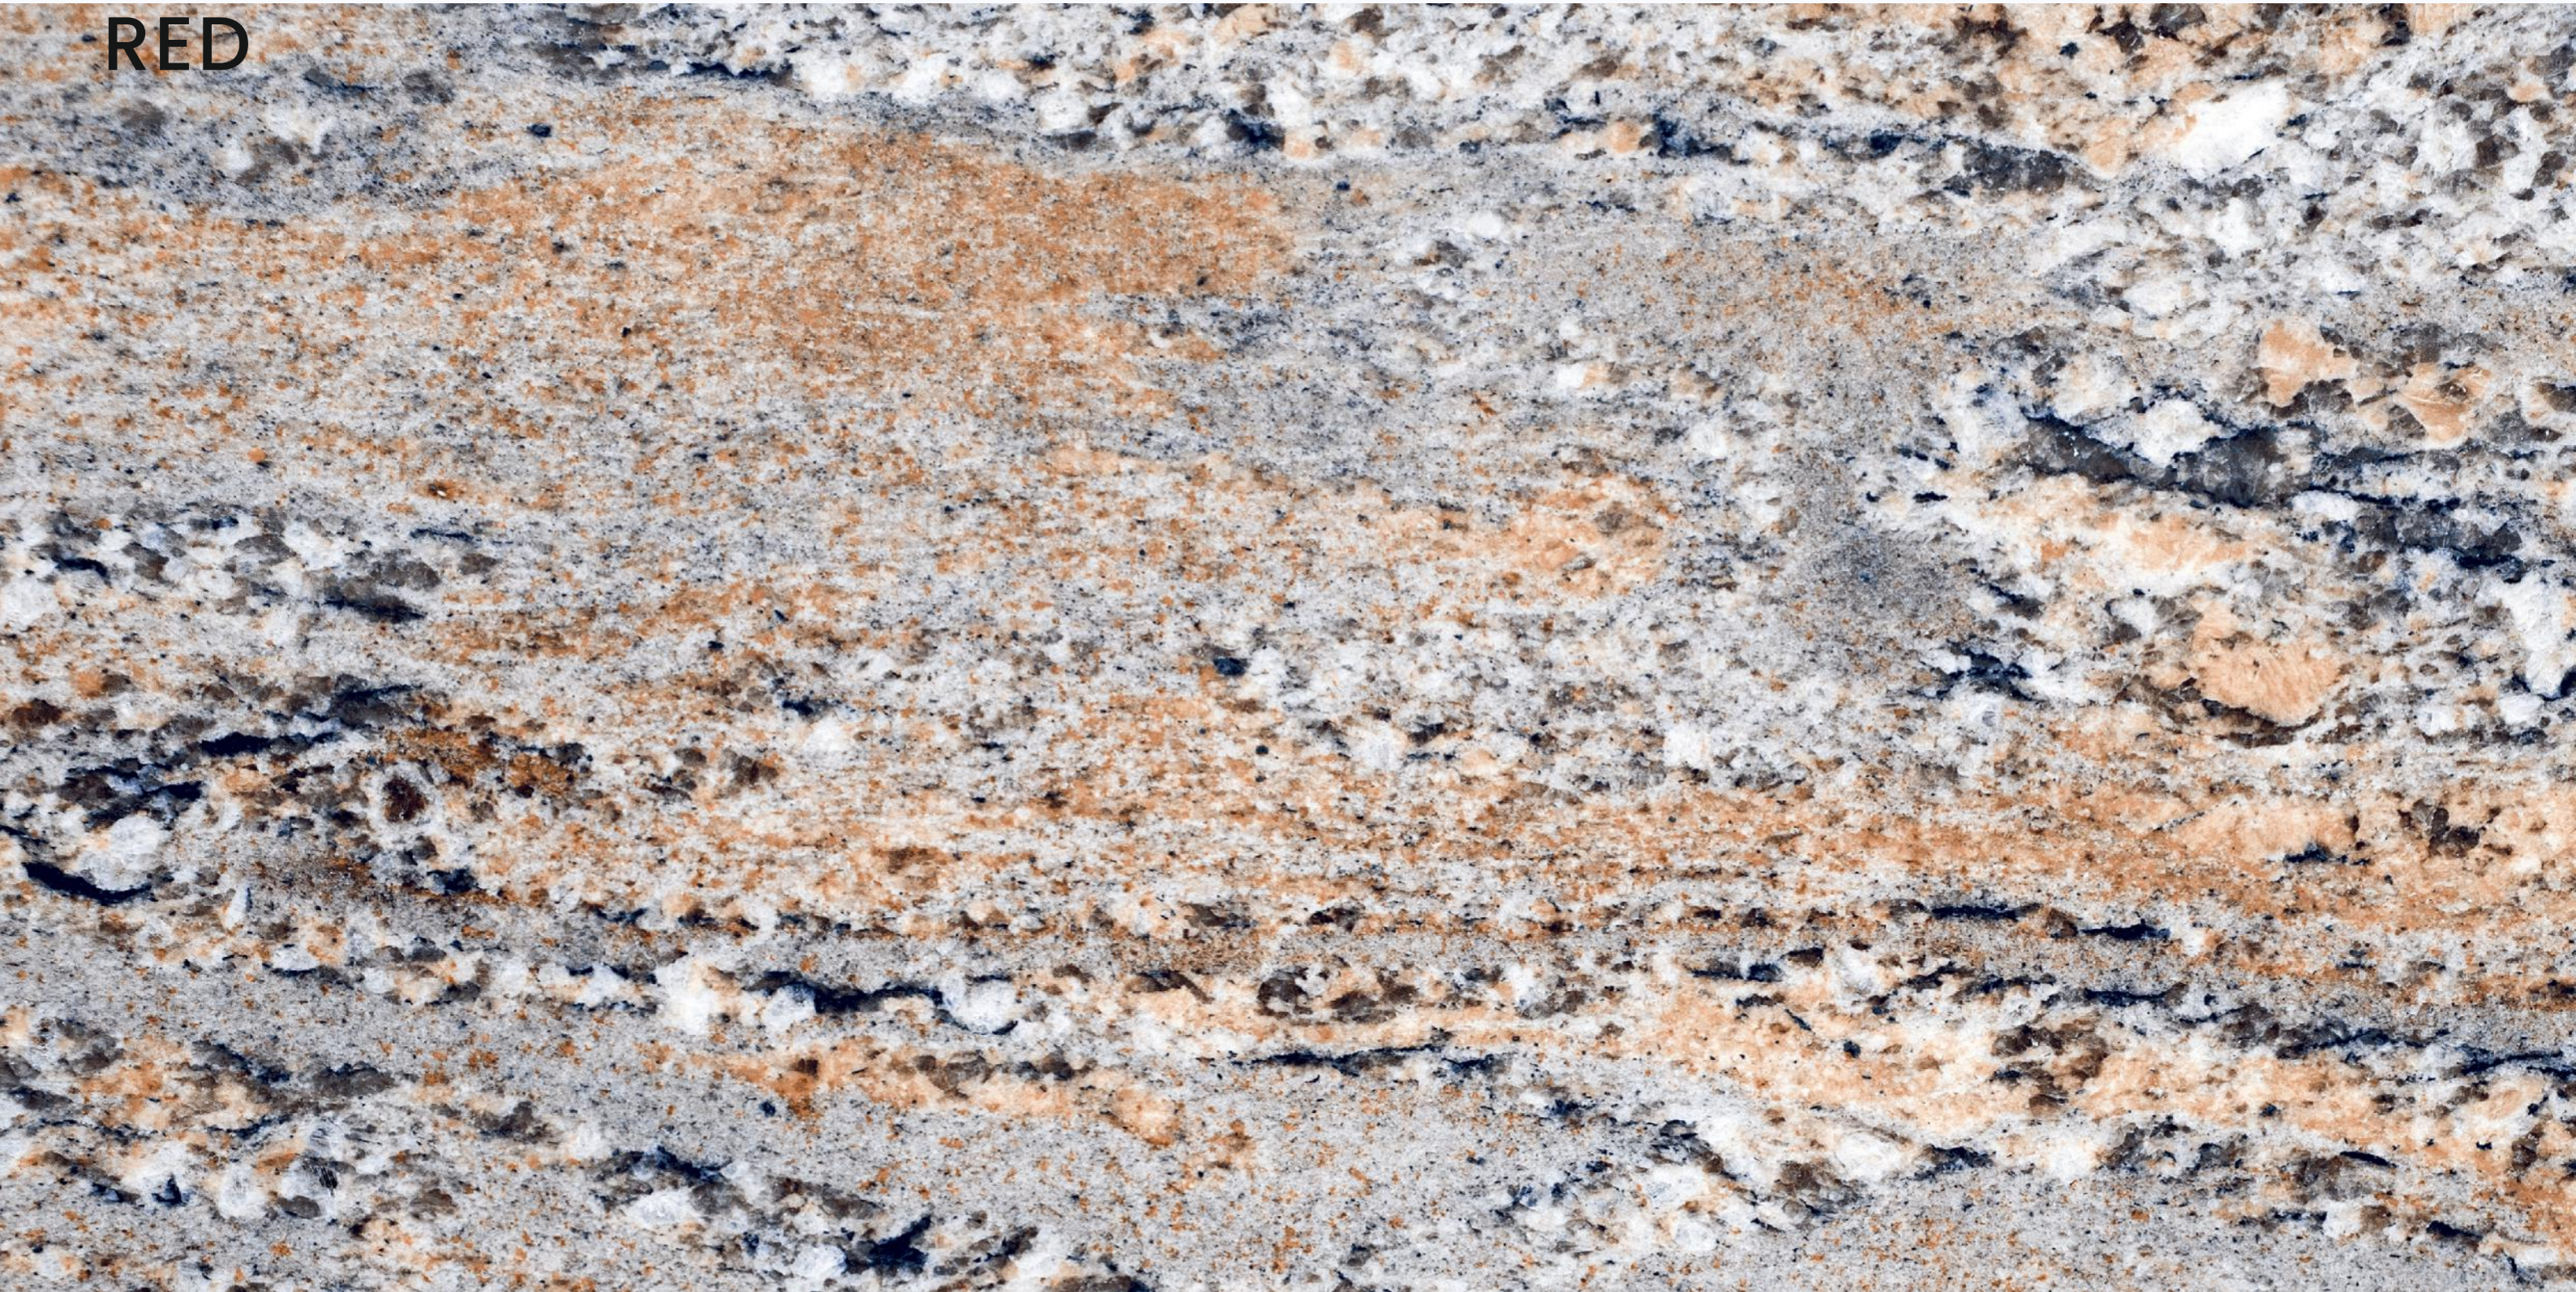

ALASKA 706

RED