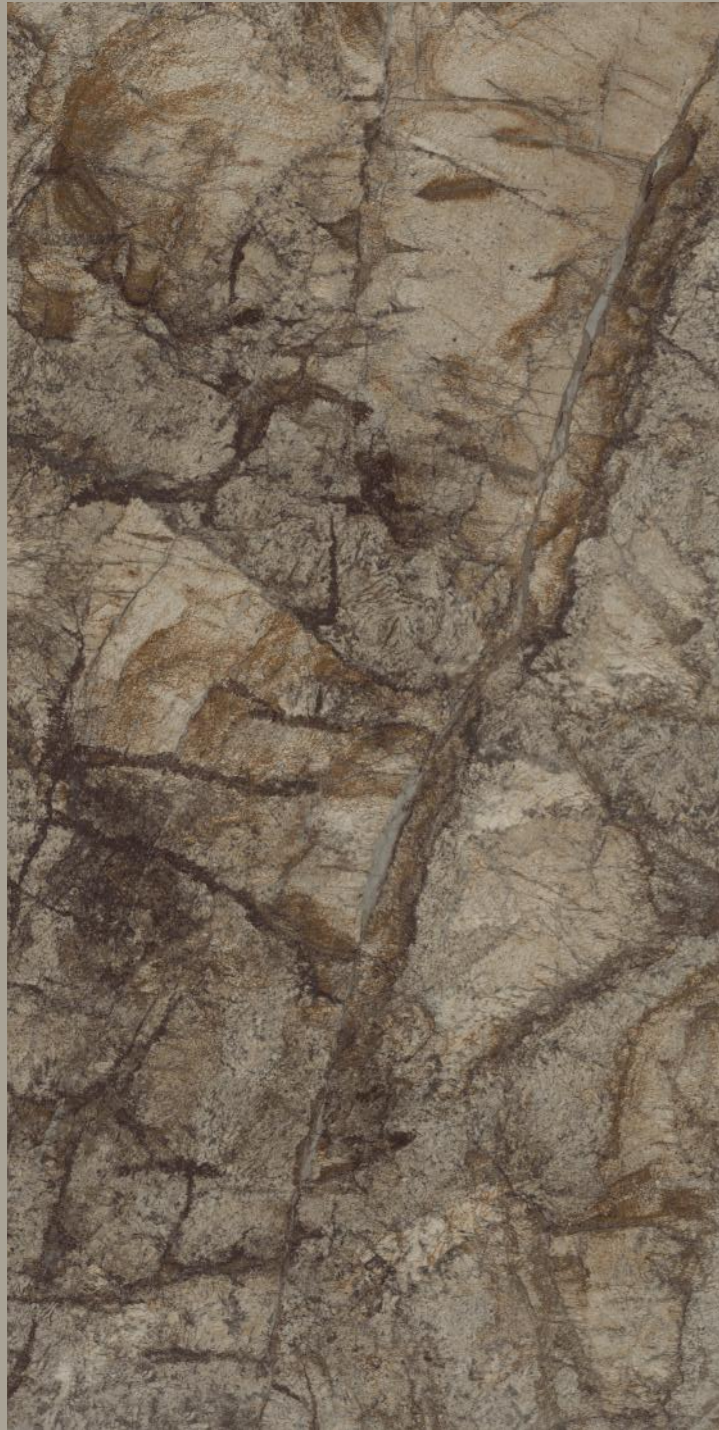

ALASKA 711 BROWN

SIZE
600x
1200MM

Series
GLOSSY

Random
05