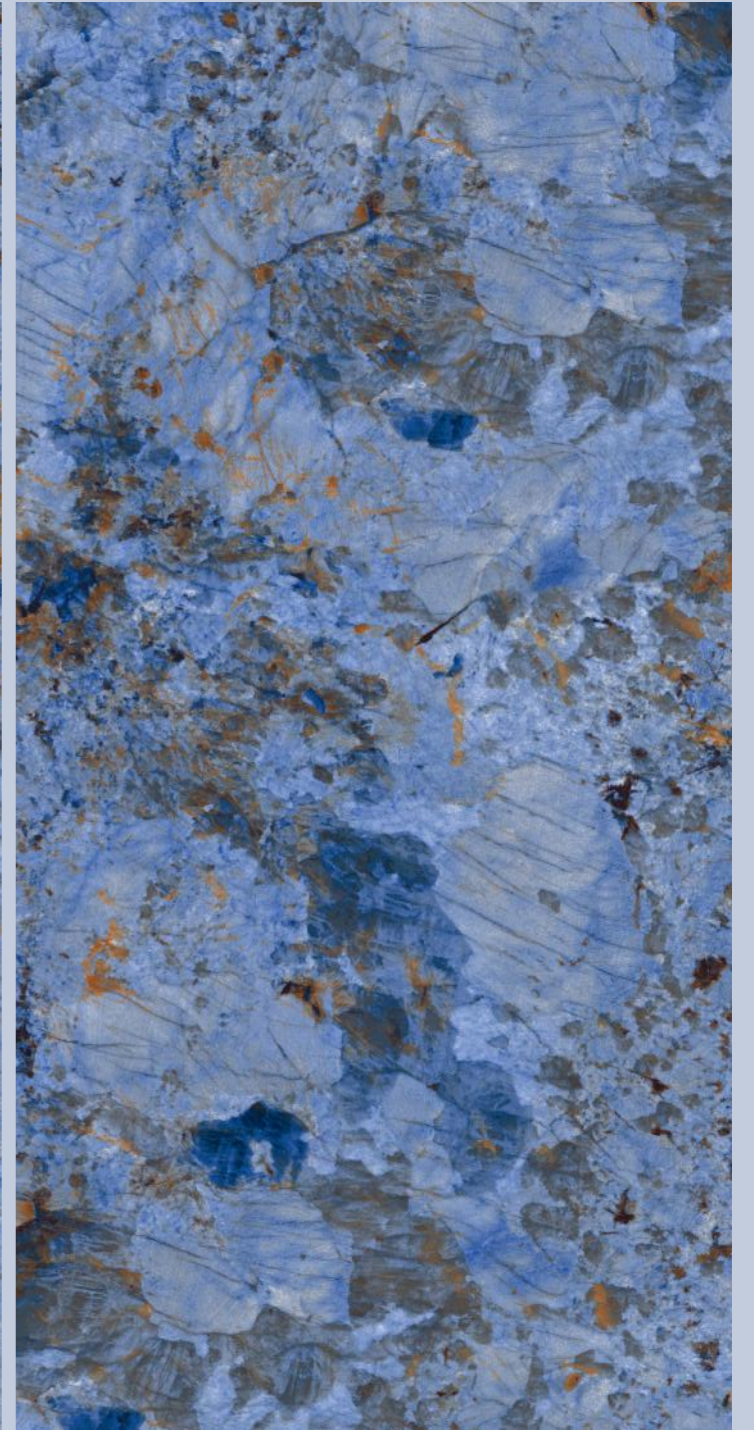

ALASKA 704 BLUE

SIZE
600x
1200MM

Series
GLOSSY

Random
03