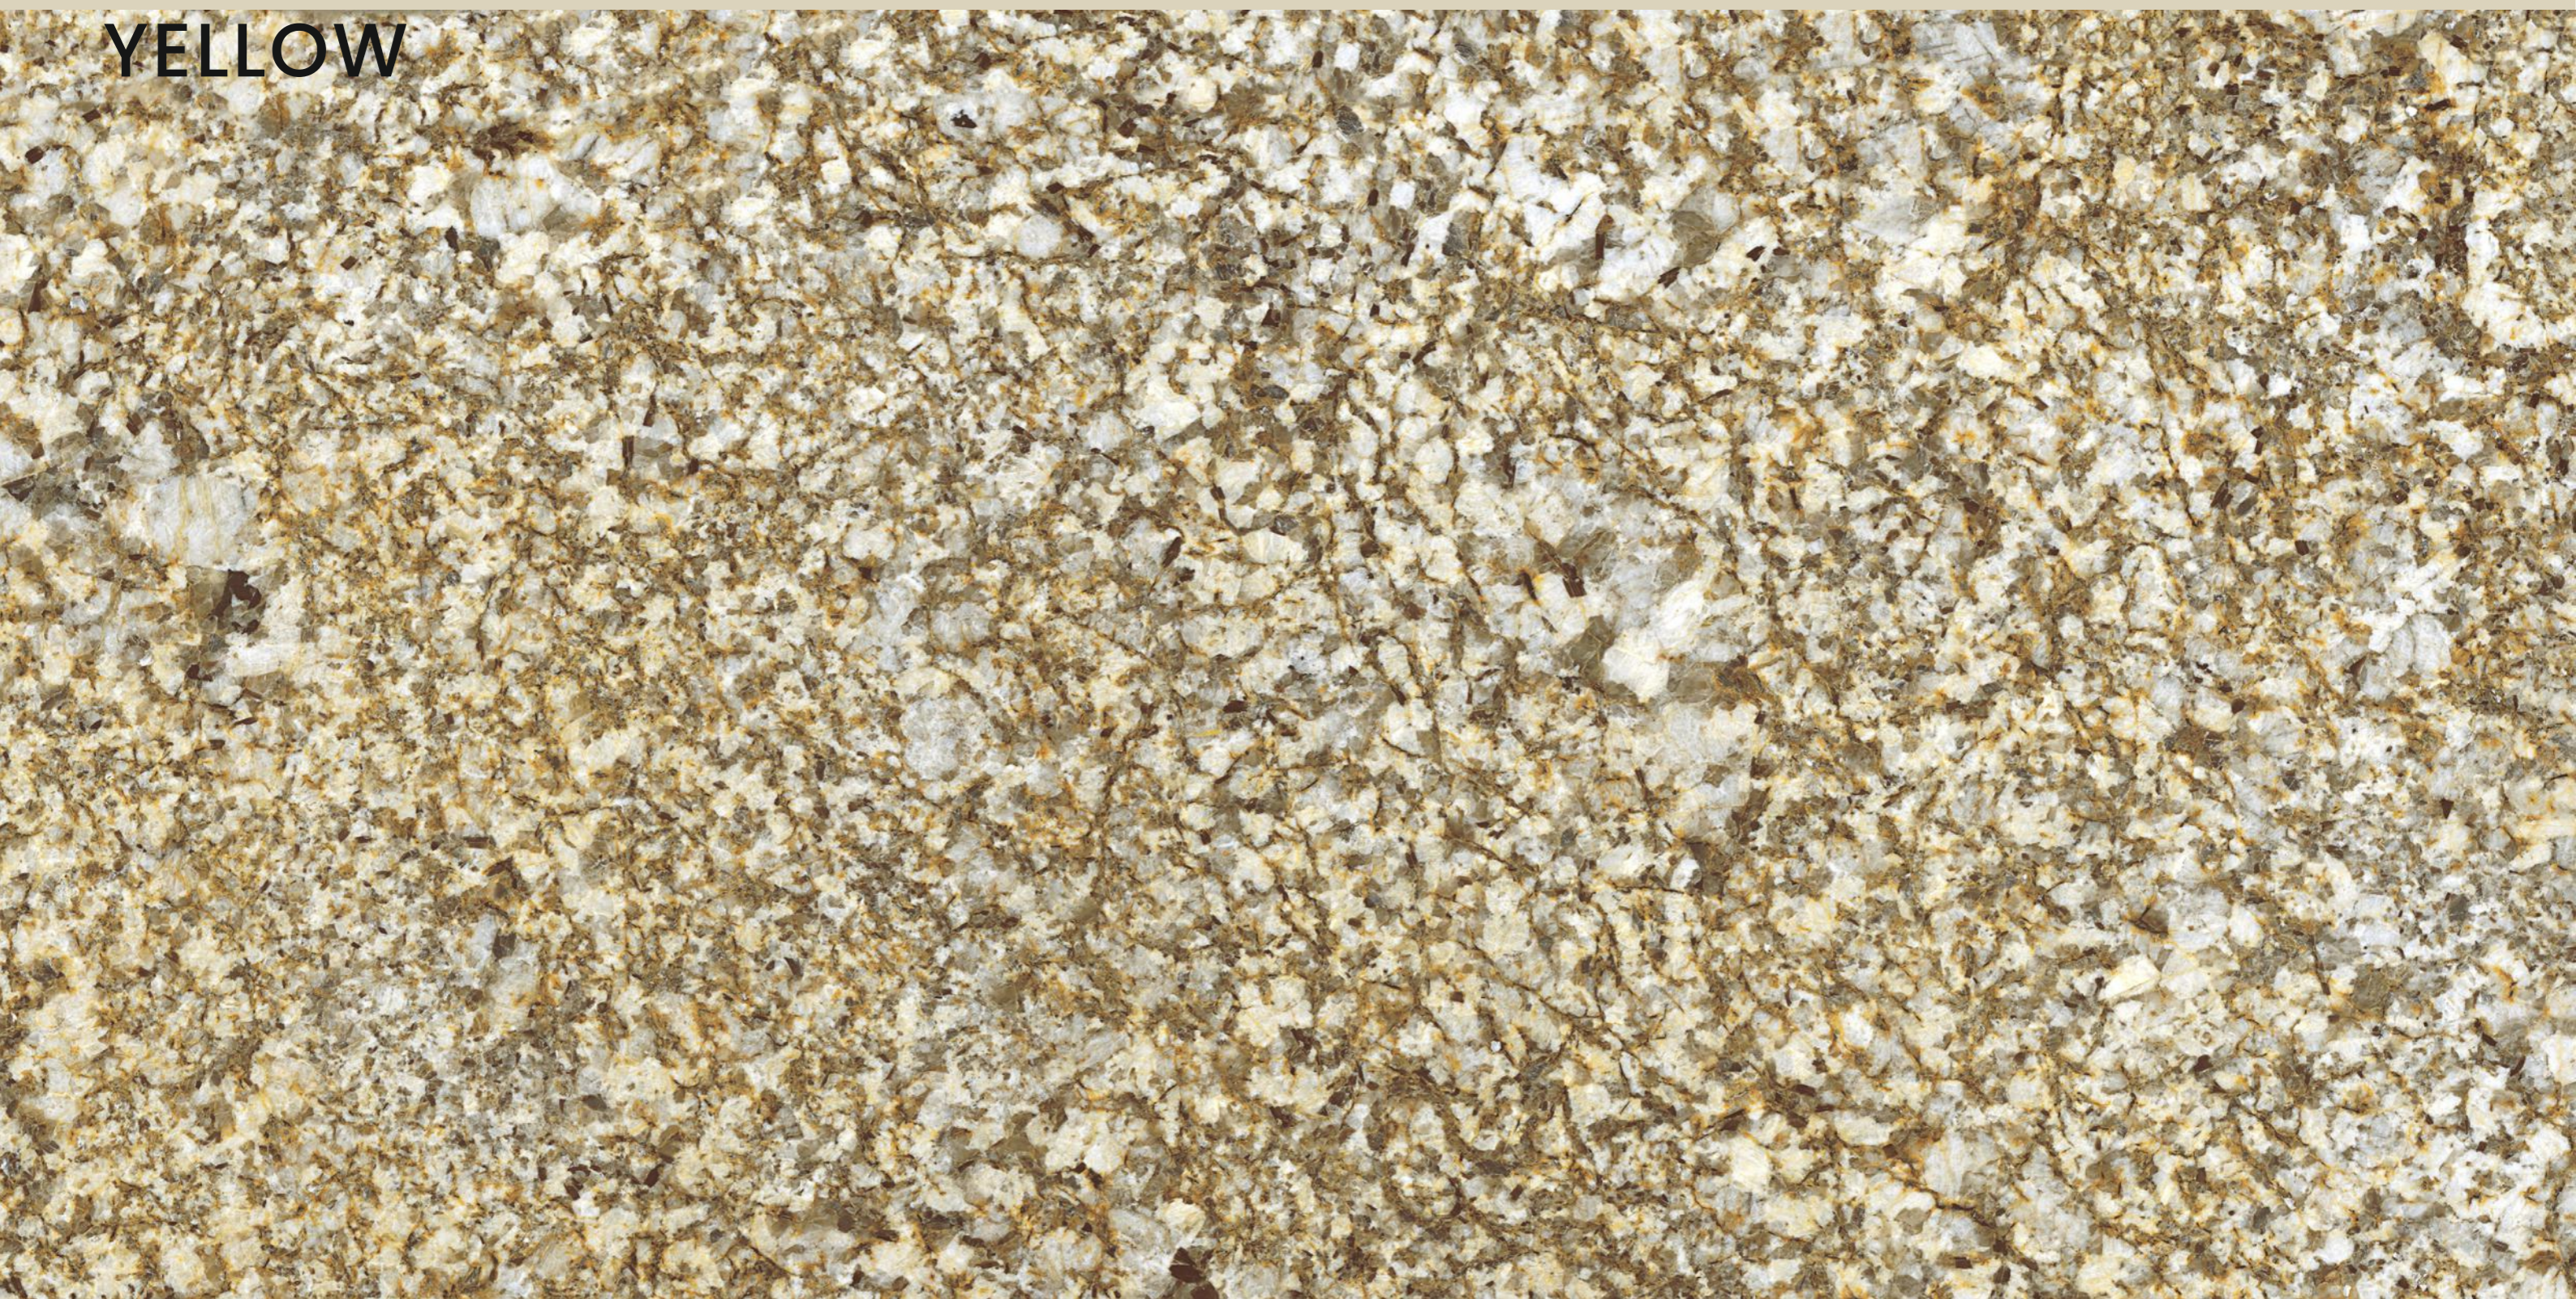

# ALASKA 712 GREY

SIZE  
600x  
1200MM

Series  
GLOSSY

Random  
03

ALASKA 712 GREY

**ALASKA 712  
YELLOW**