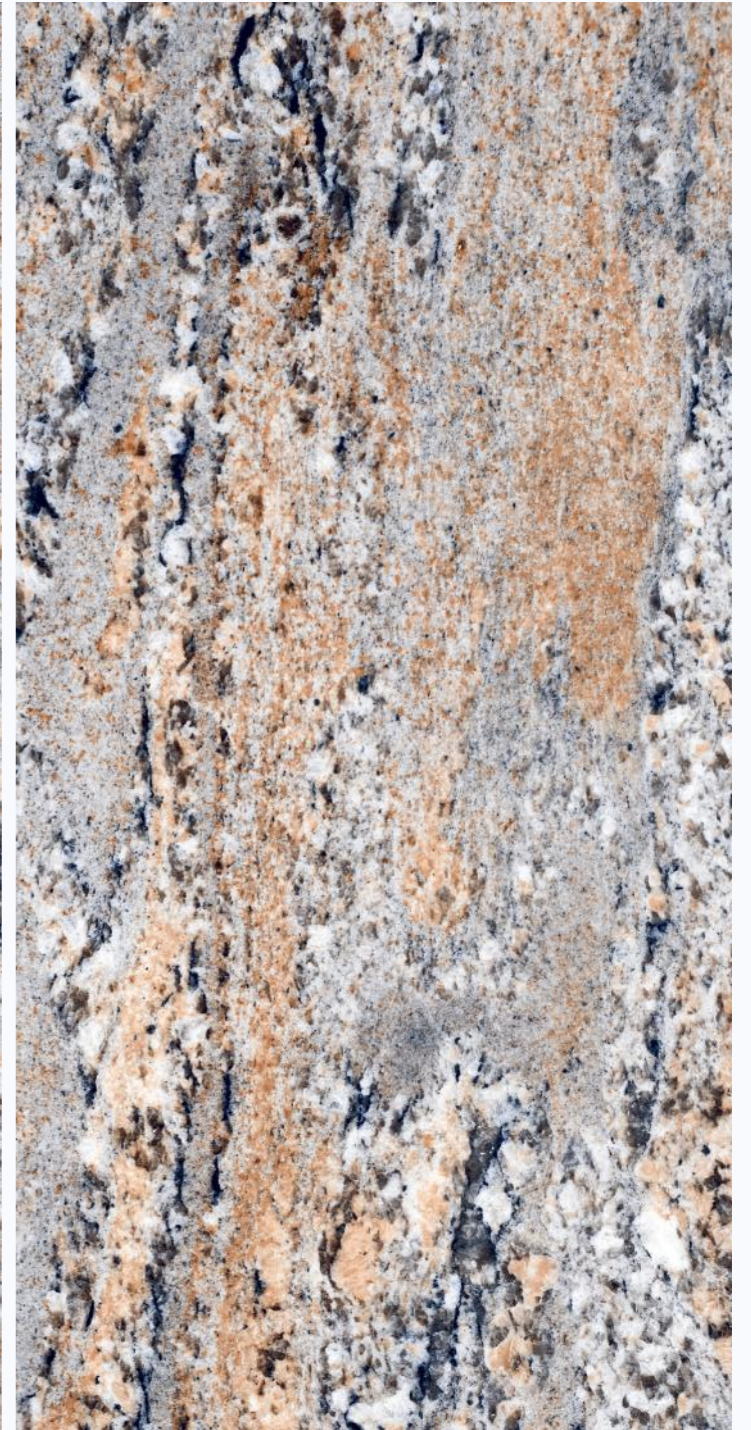

ALASKA 706 RED

SIZE
600x
1200MM

Series
GLOSSY

Random
03