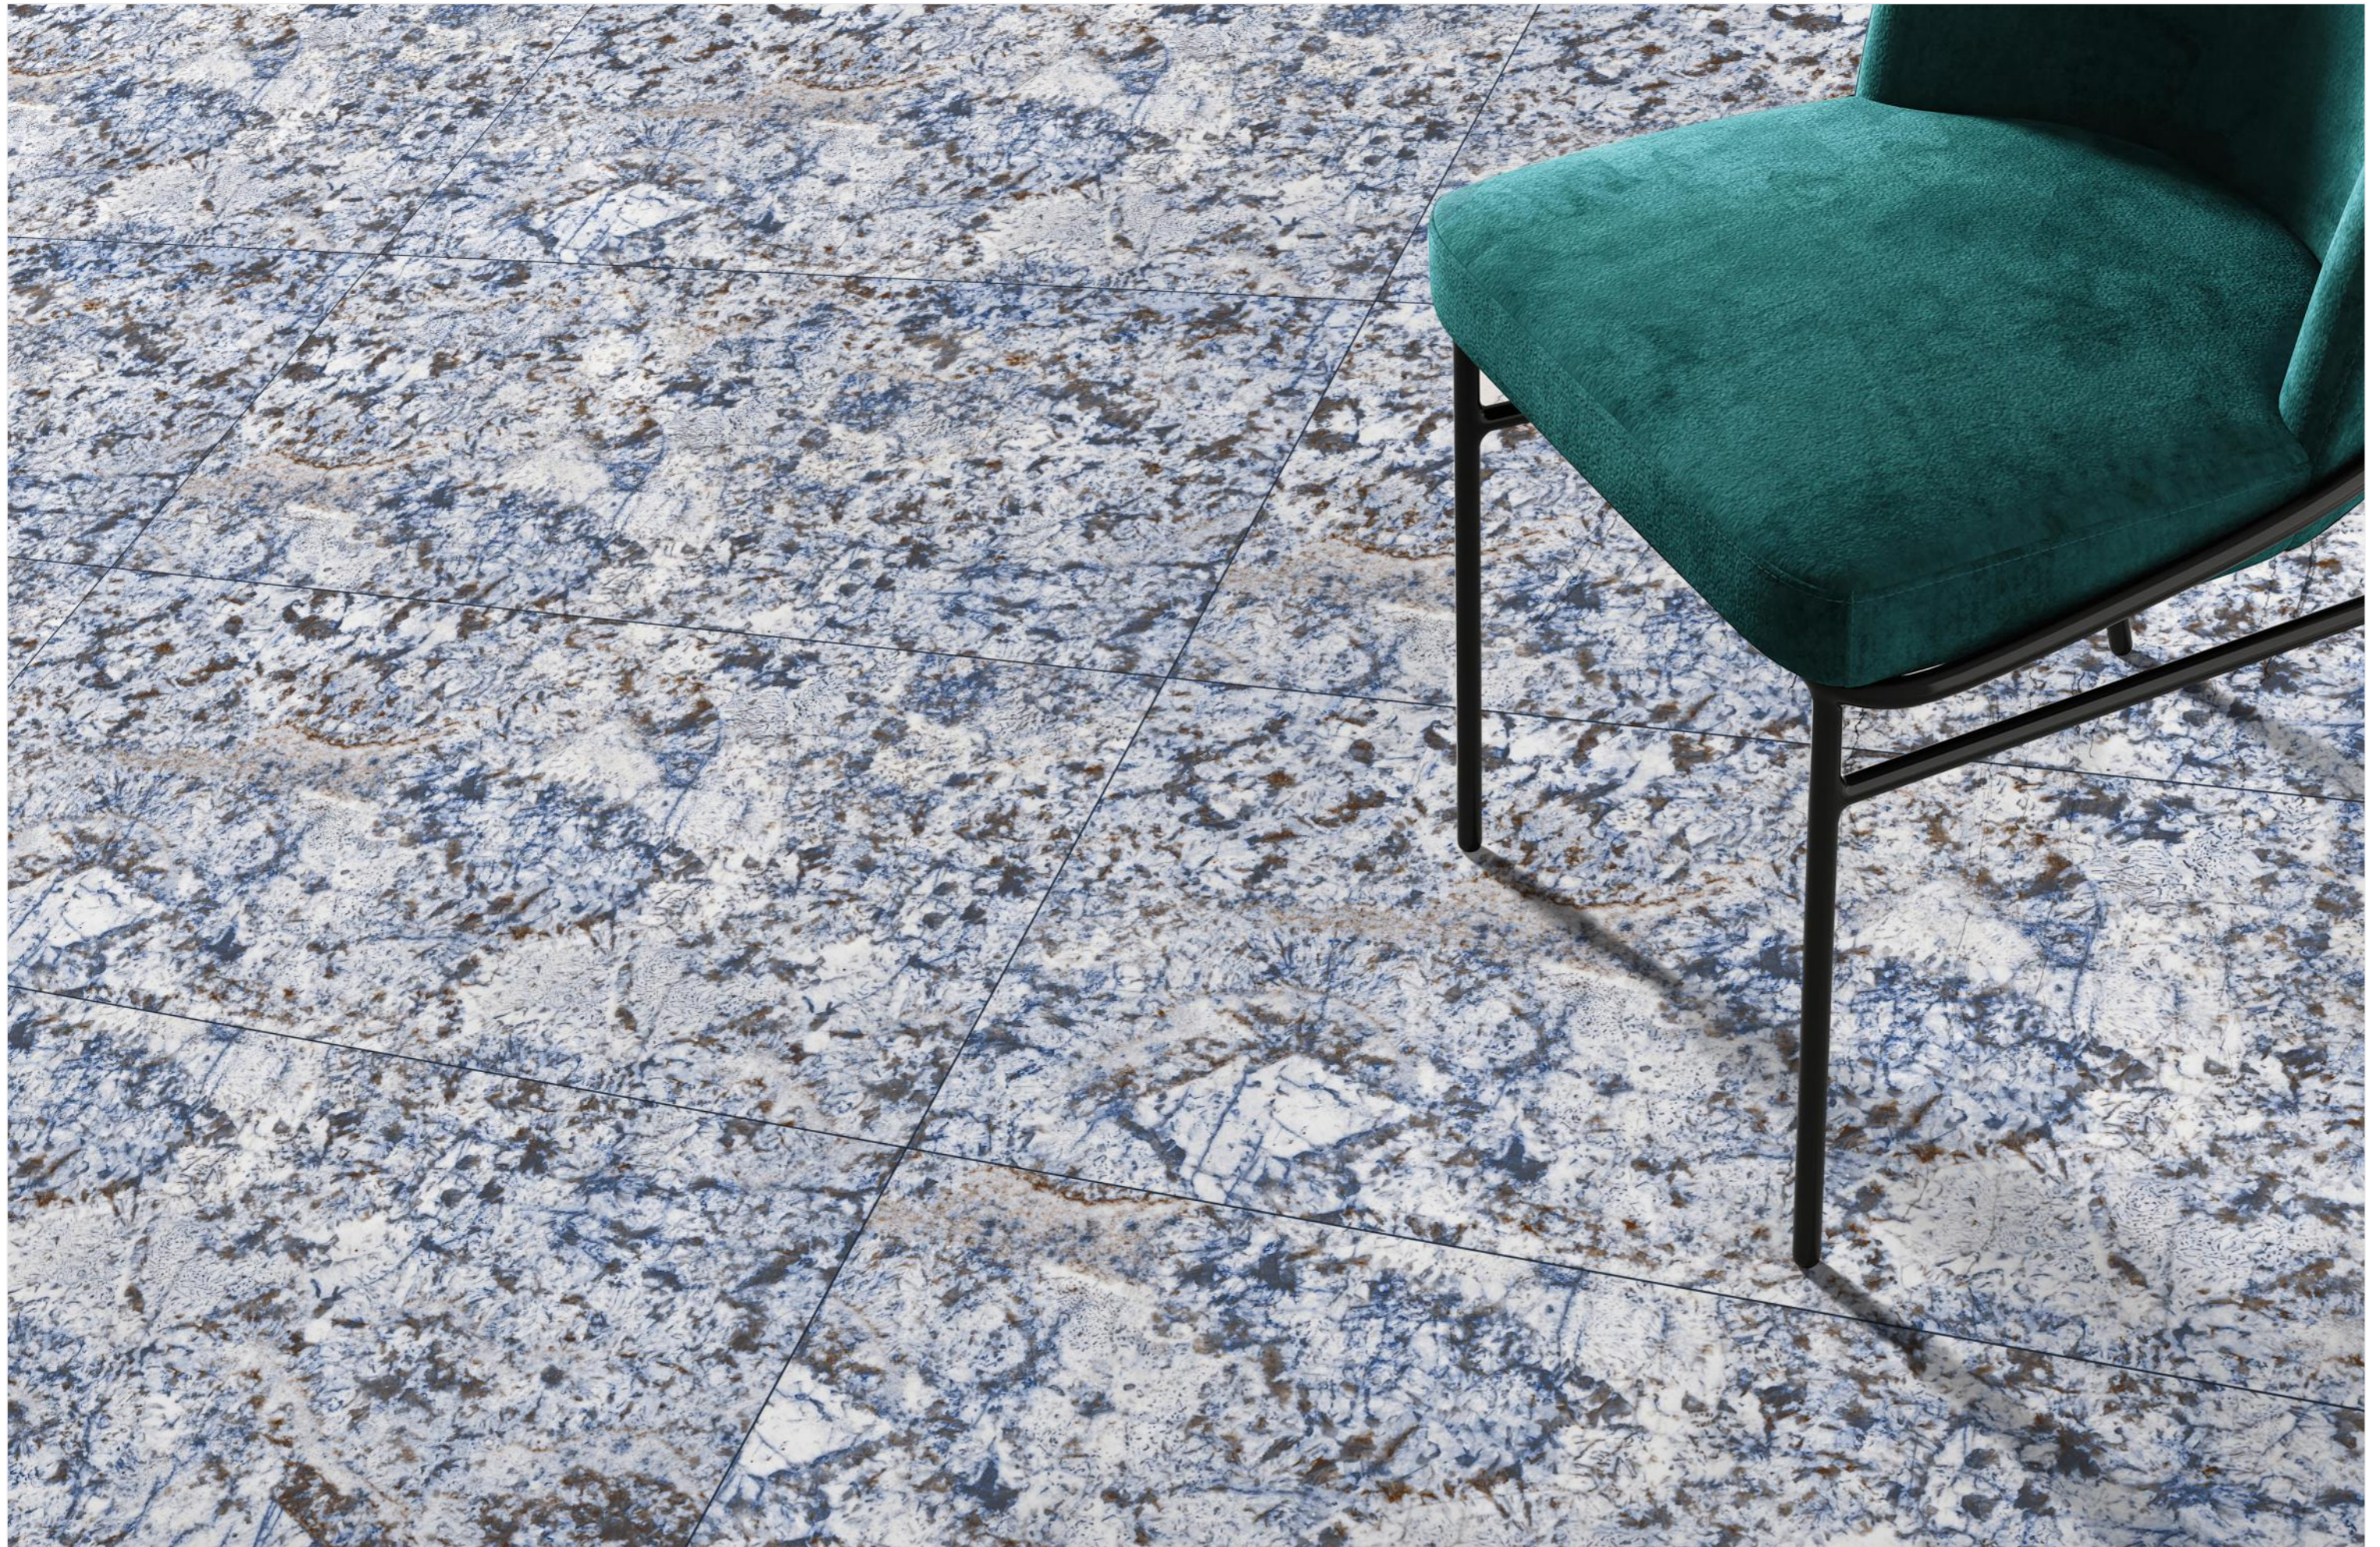

ALASKA 708 BLUE