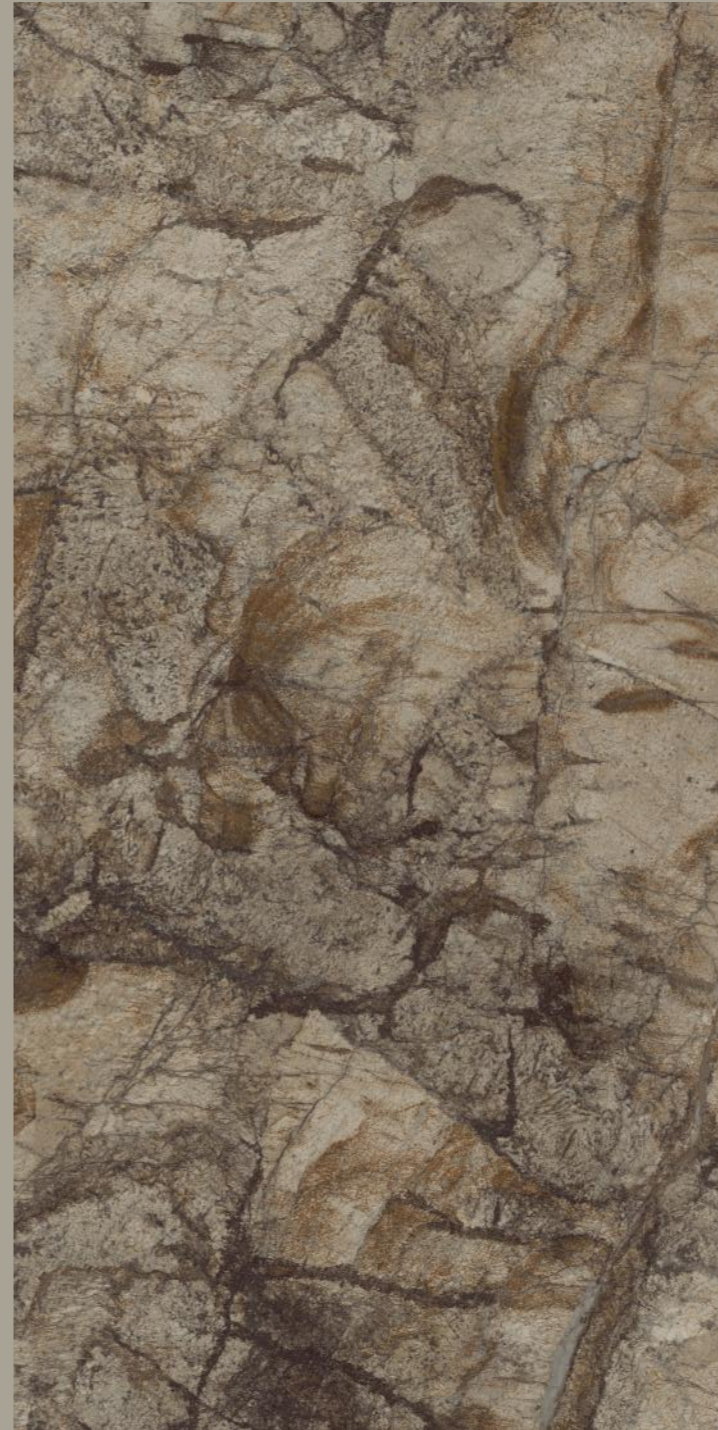

ALASKA 711 BROWN

SIZE
600x
1200MM

Series
GLOSSY

Random
05