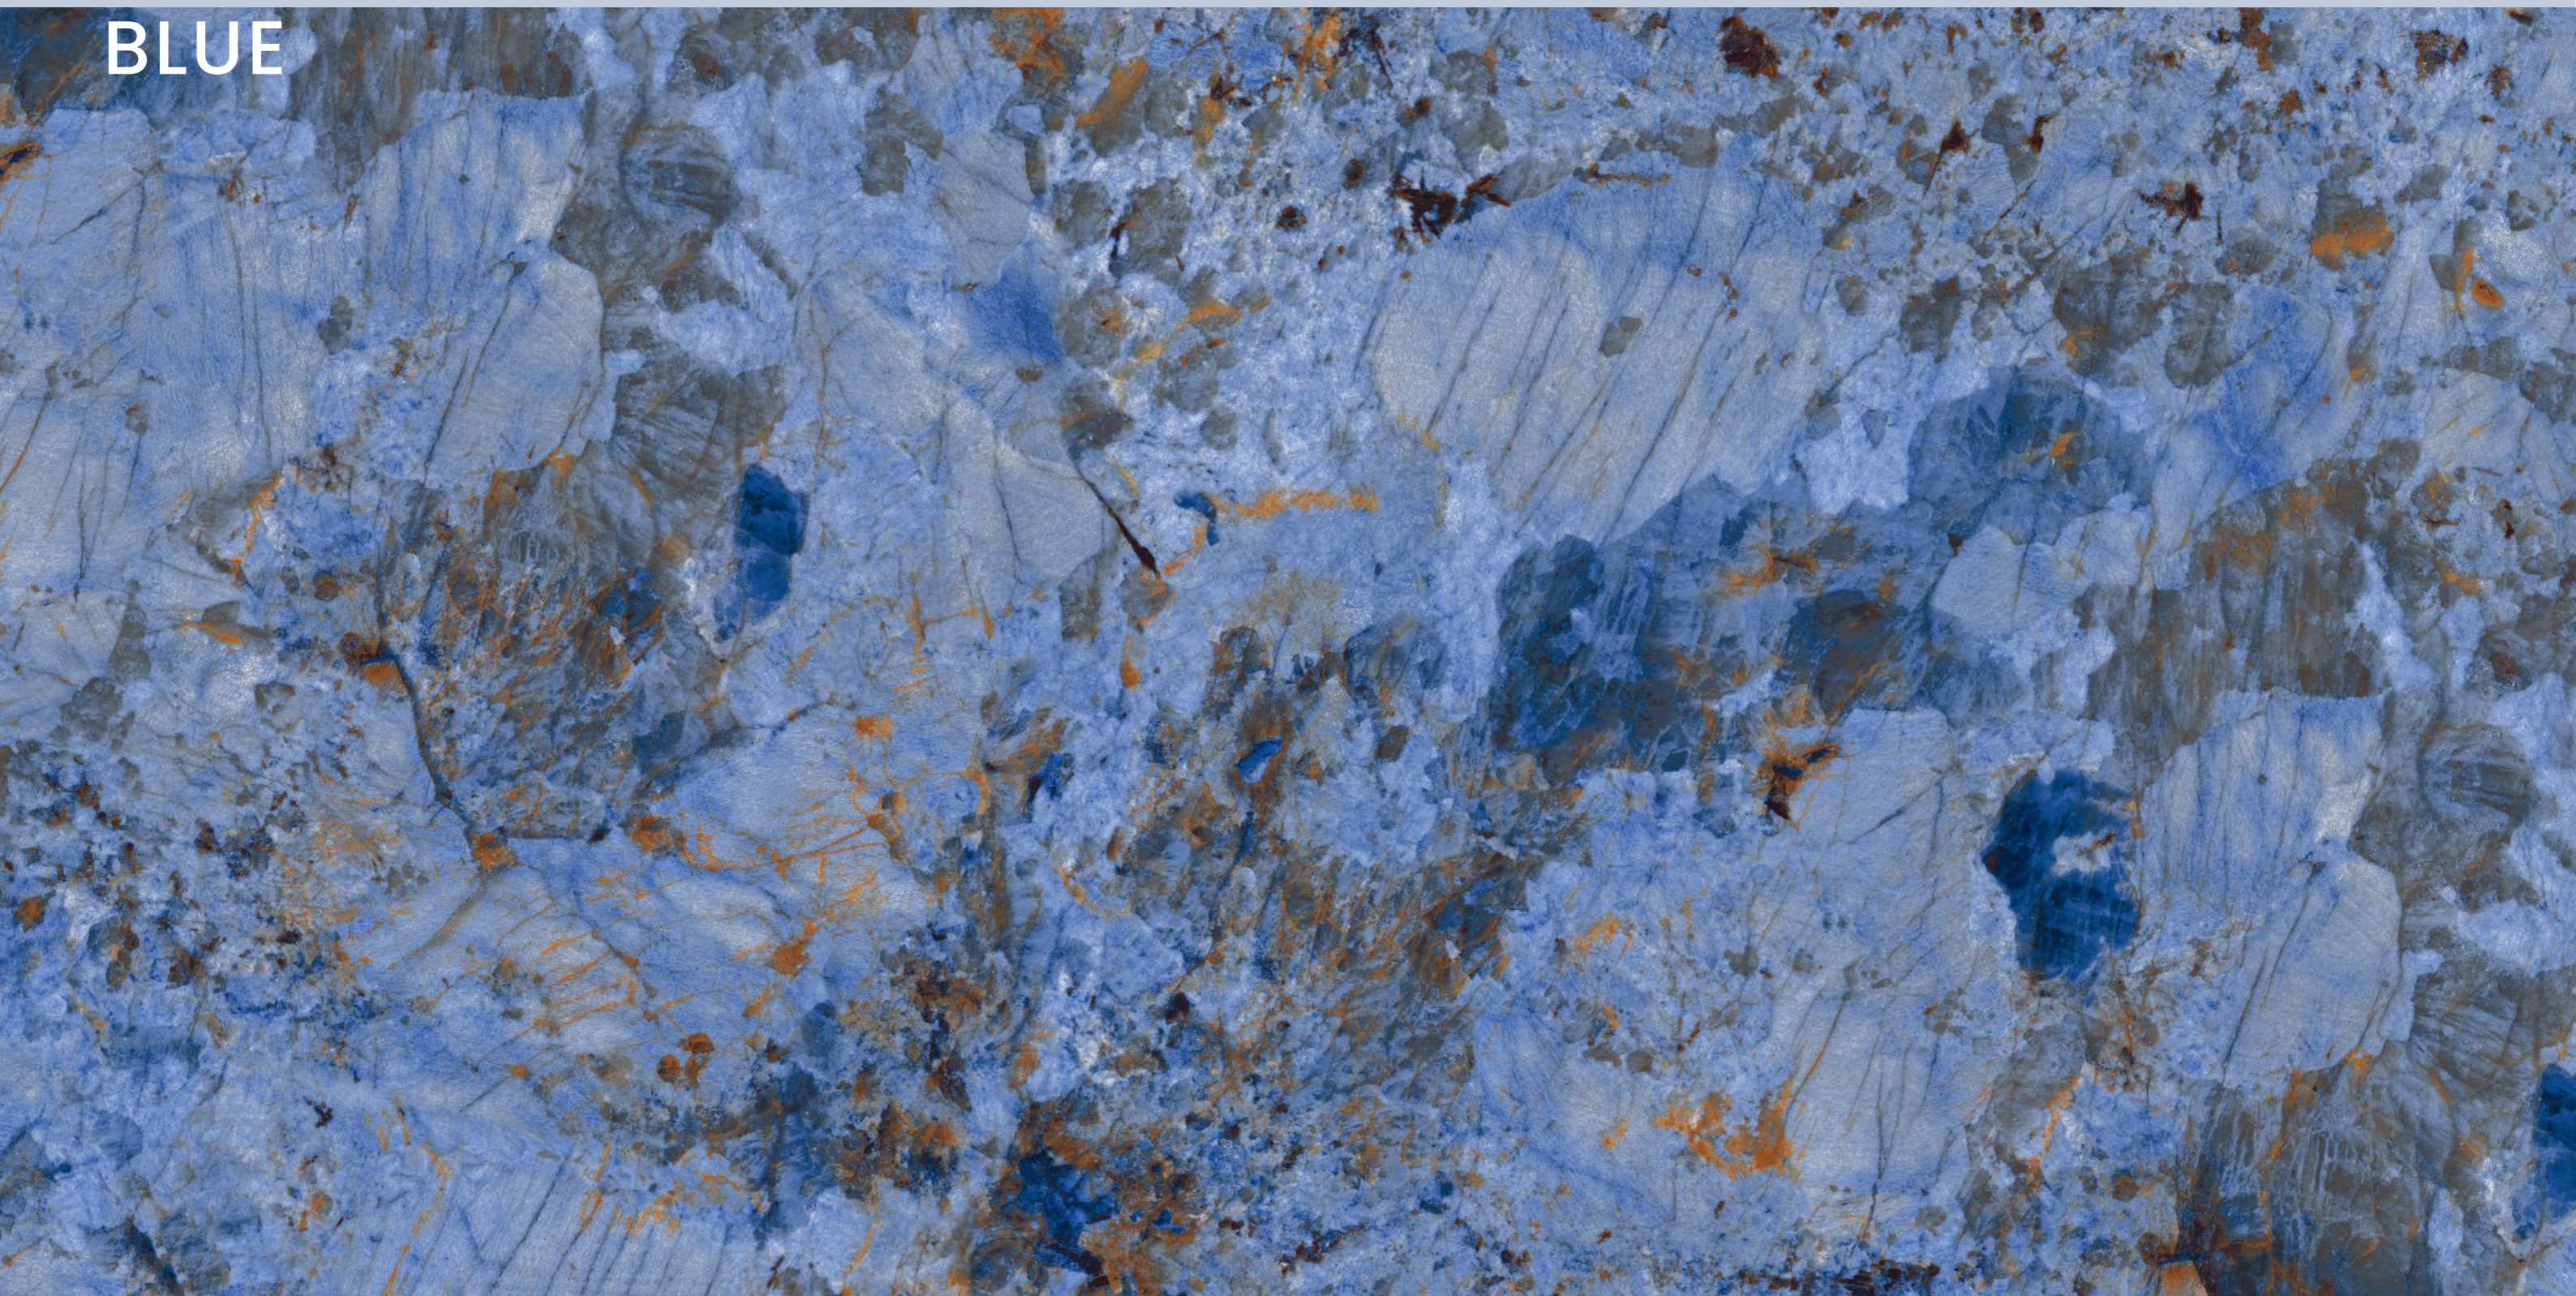

ALASKA 704

BLUE