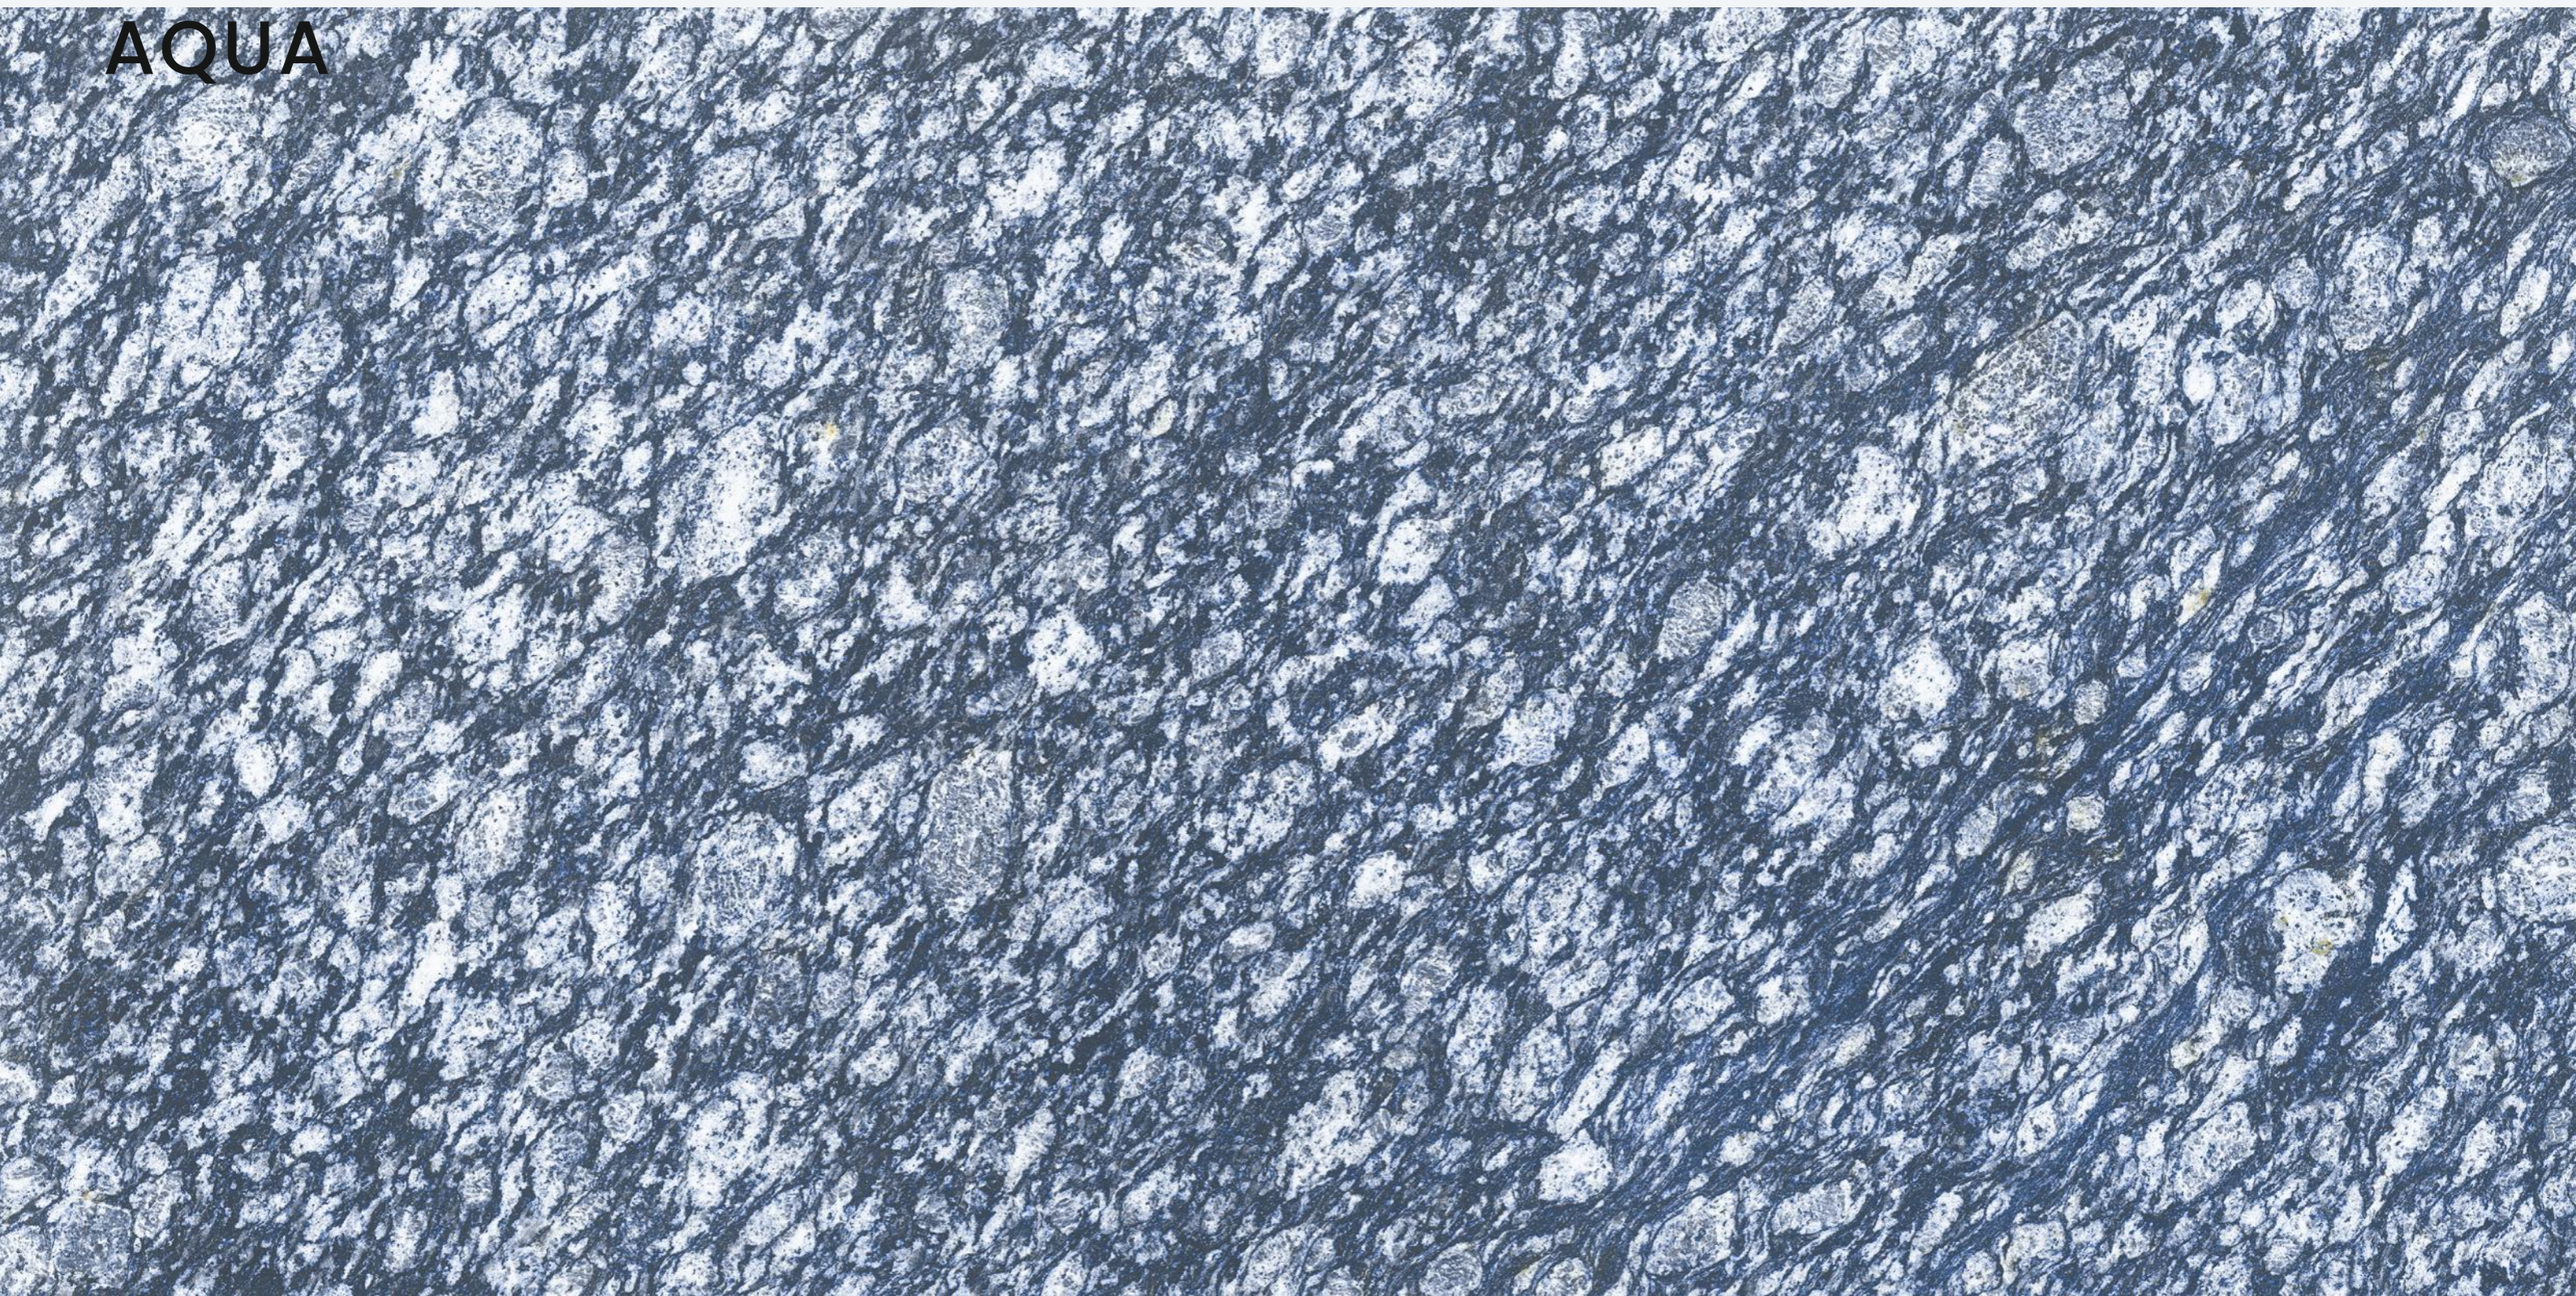

# ALASKA 712 YELLOW

SIZE  
600x  
1200MM

Series  
GLOSSY

Random  
03

**ALASKA 713**  
**AQUA**