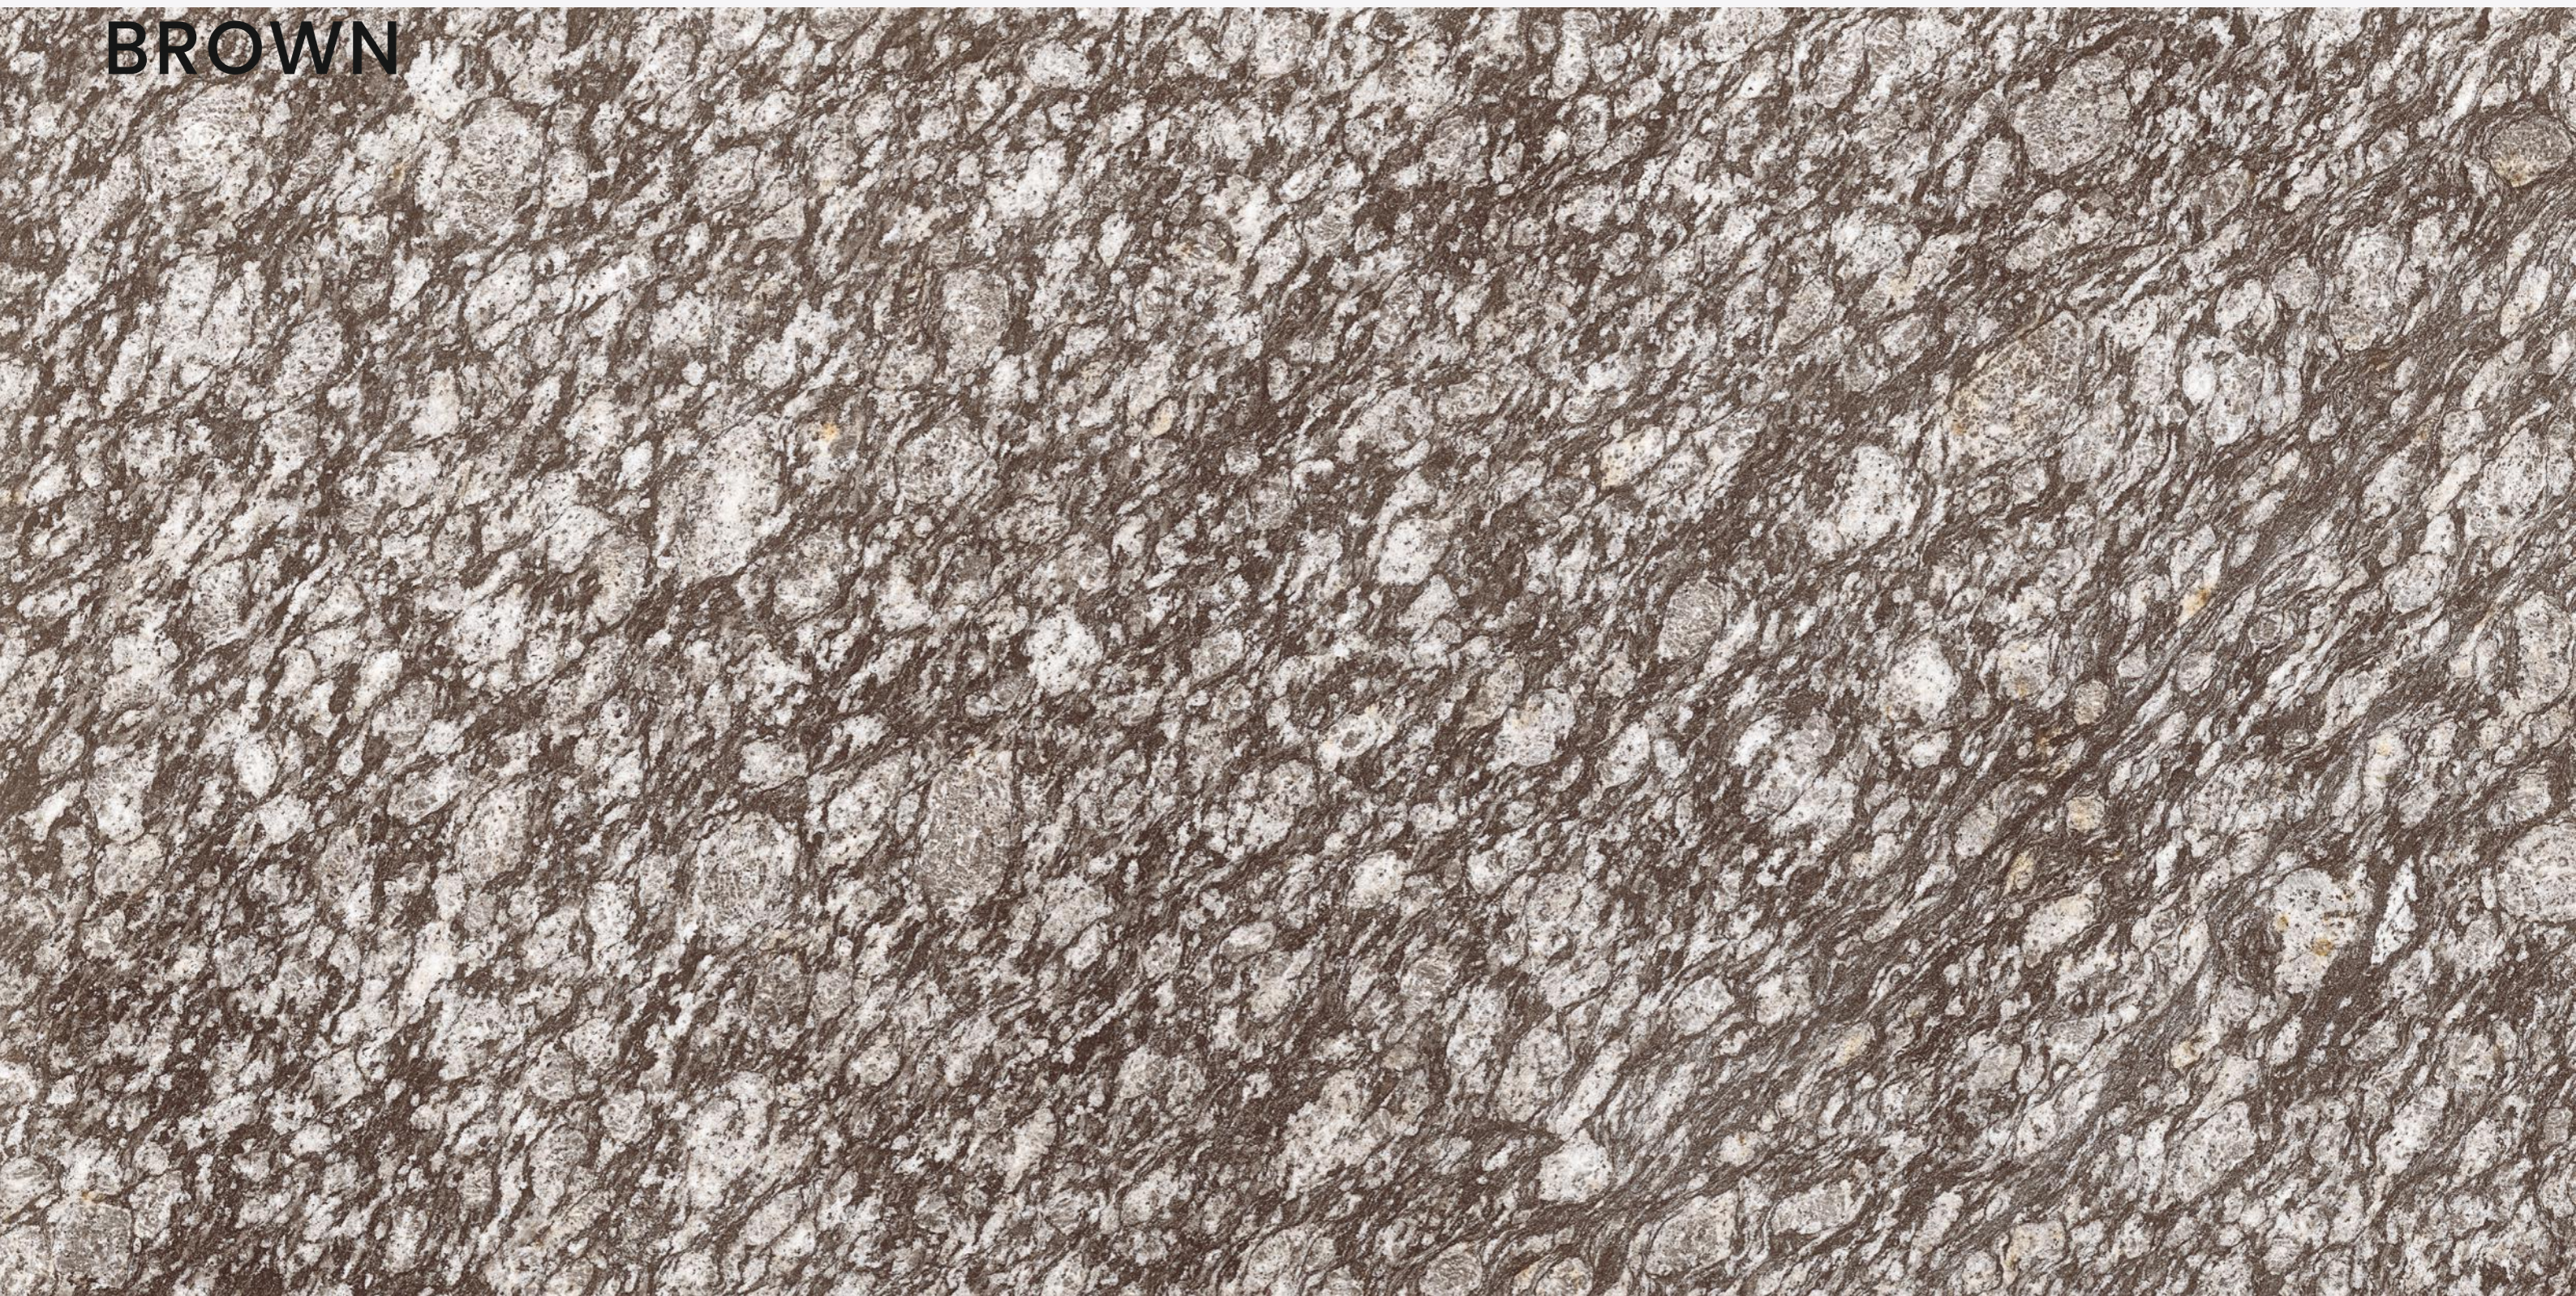

# ALASKA 713 GREY

SIZE  
600x  
1200MM

Series  
GLOSSY

Random  
03

ALASKA 713 GREY

**ALASKA 713**  
**BROWN**