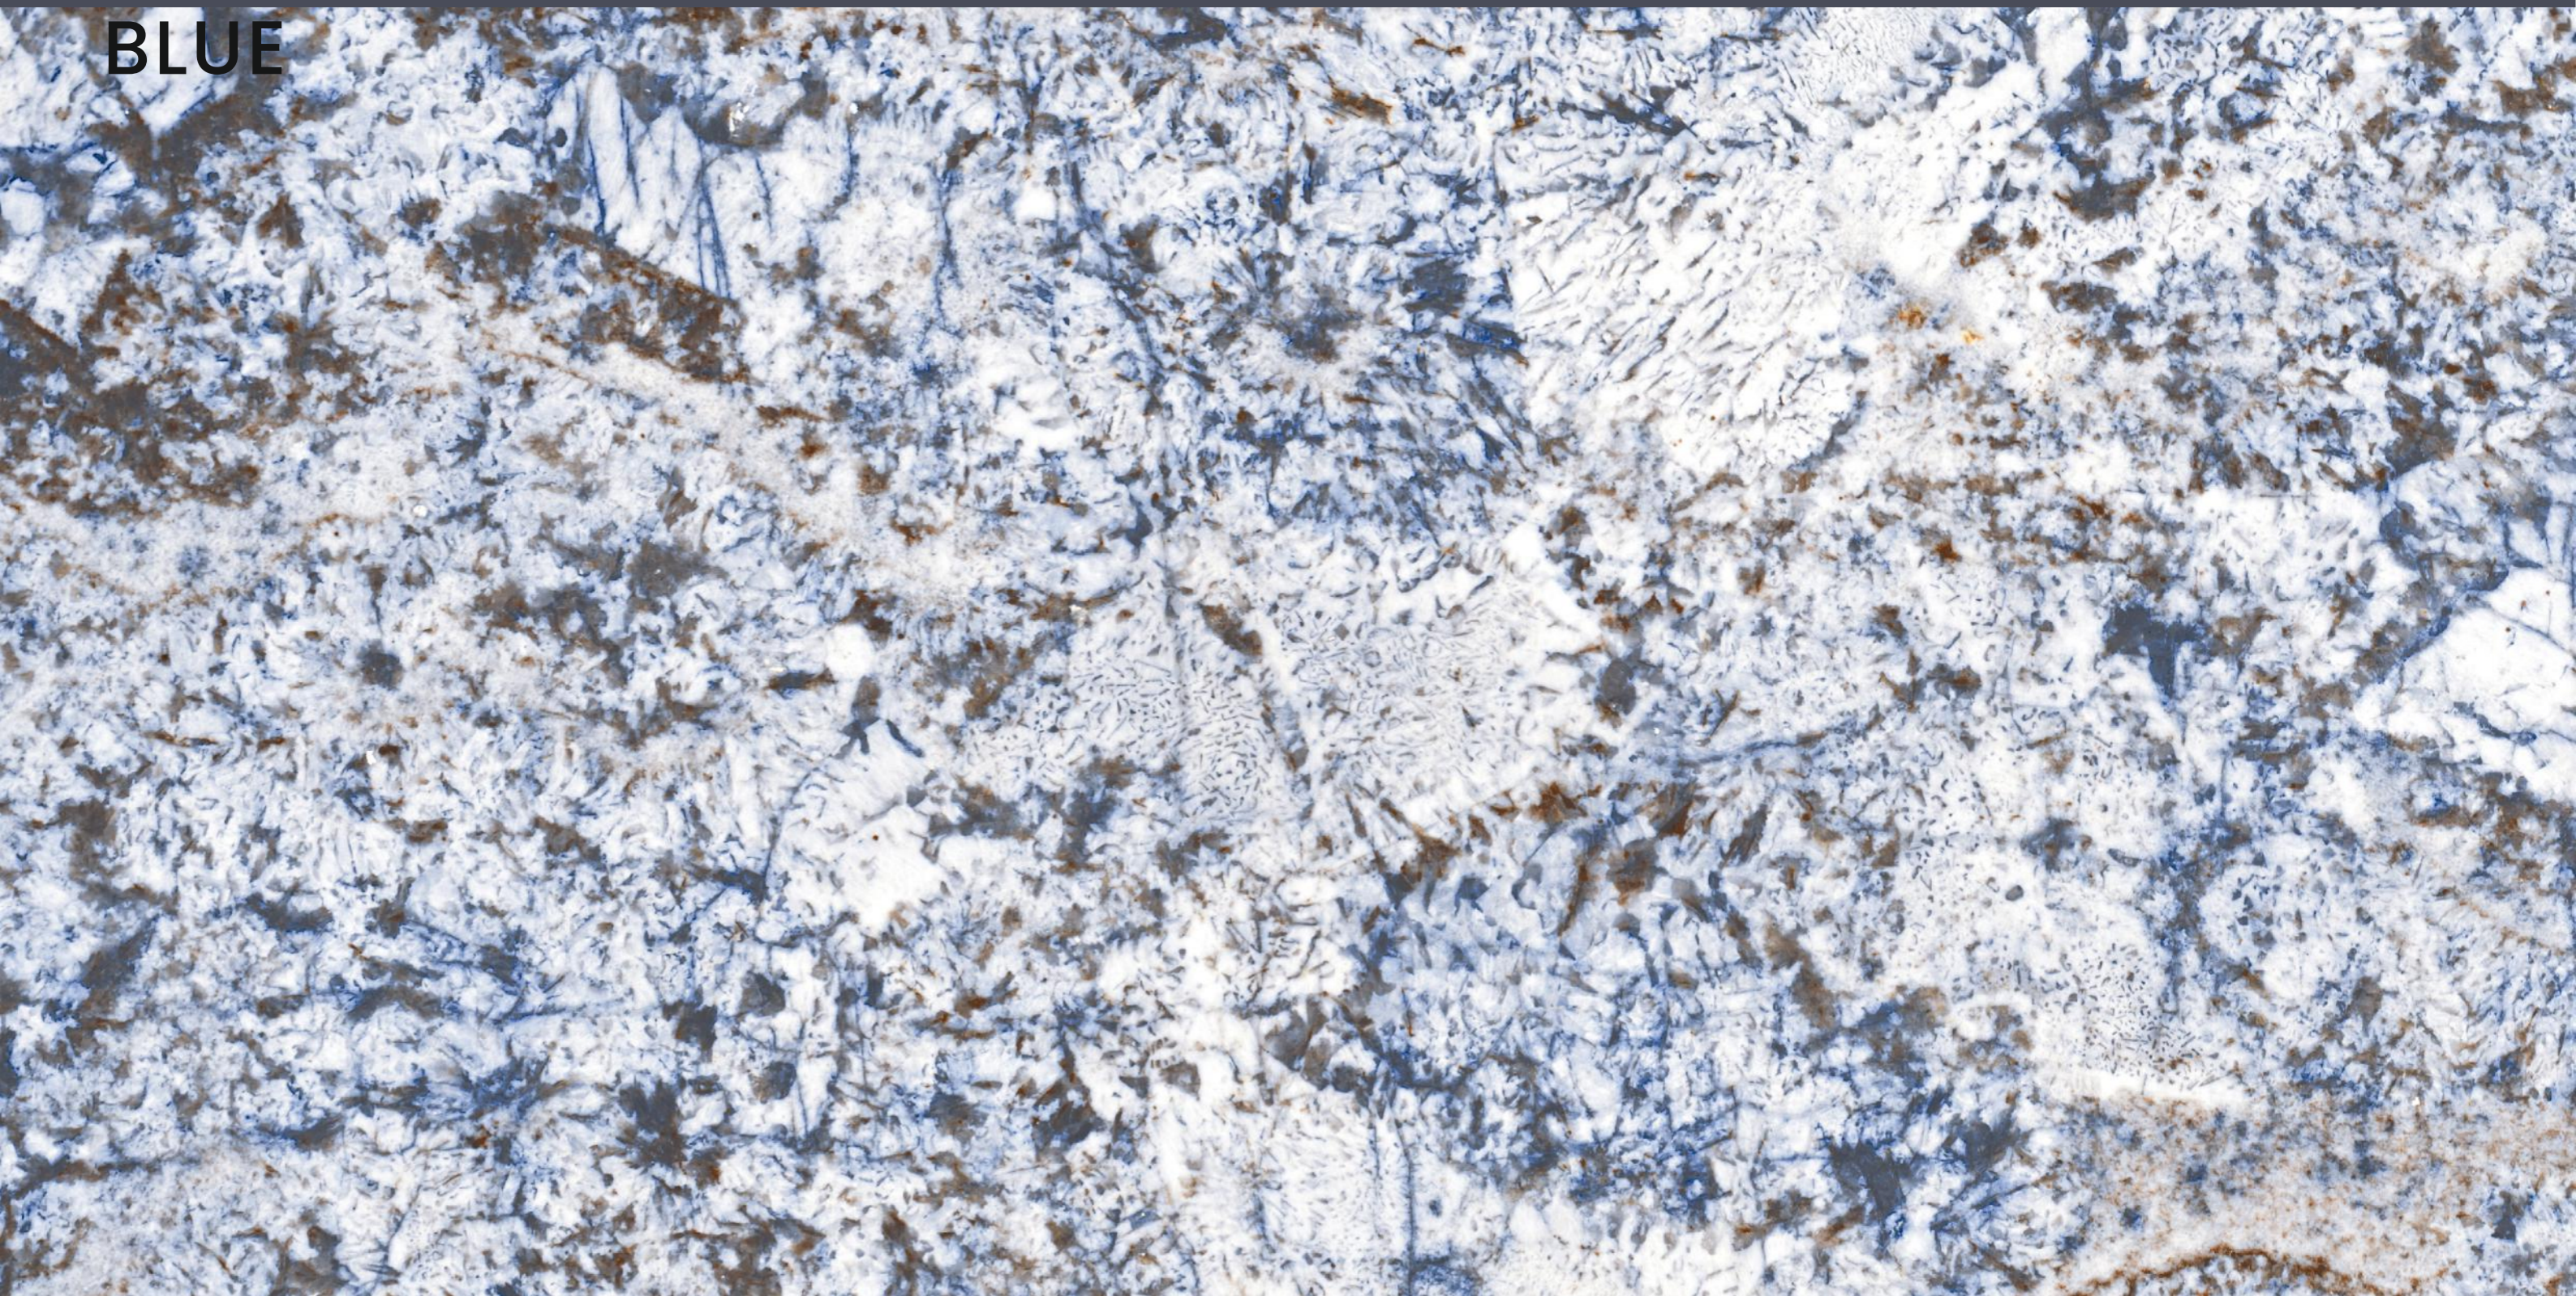

ALASKA 708
BLUE