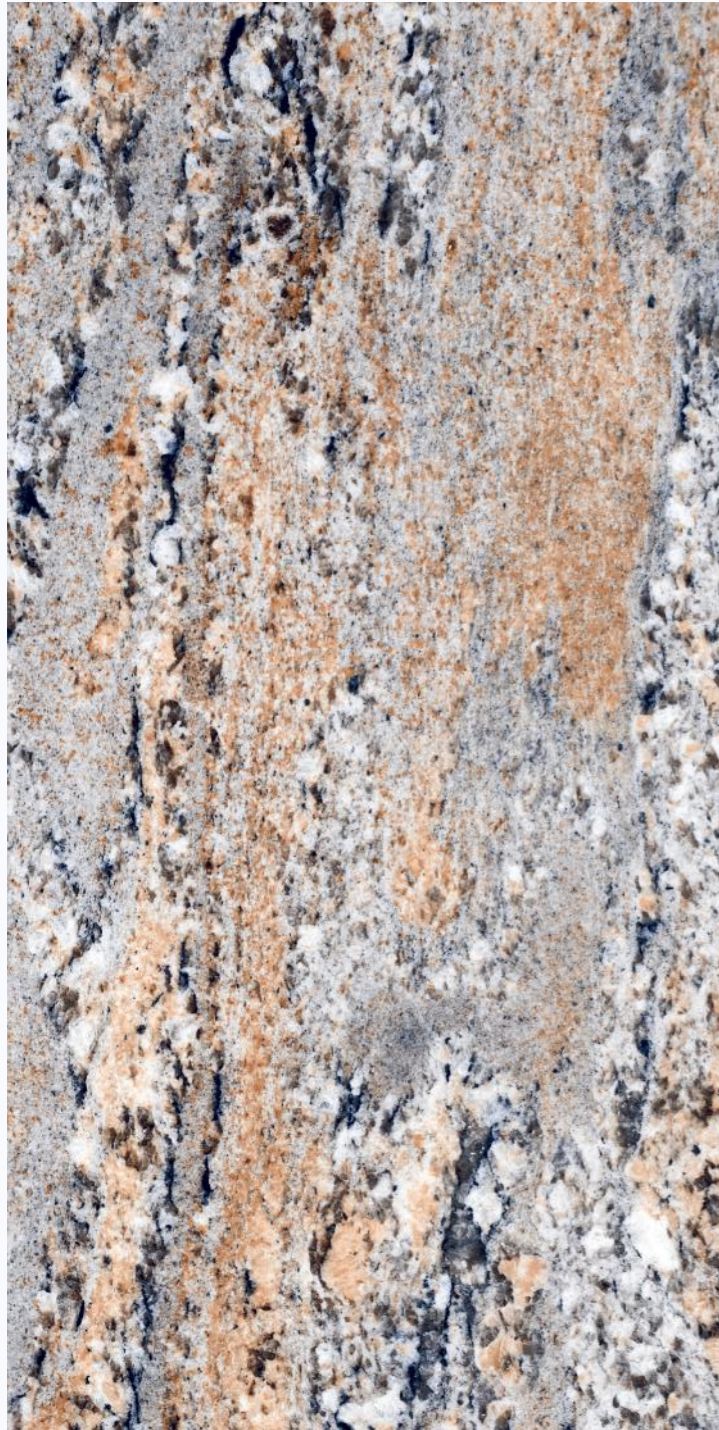

ALASKA 706 RED

SIZE
600x
1200MM

Series
GLOSSY

Random
03