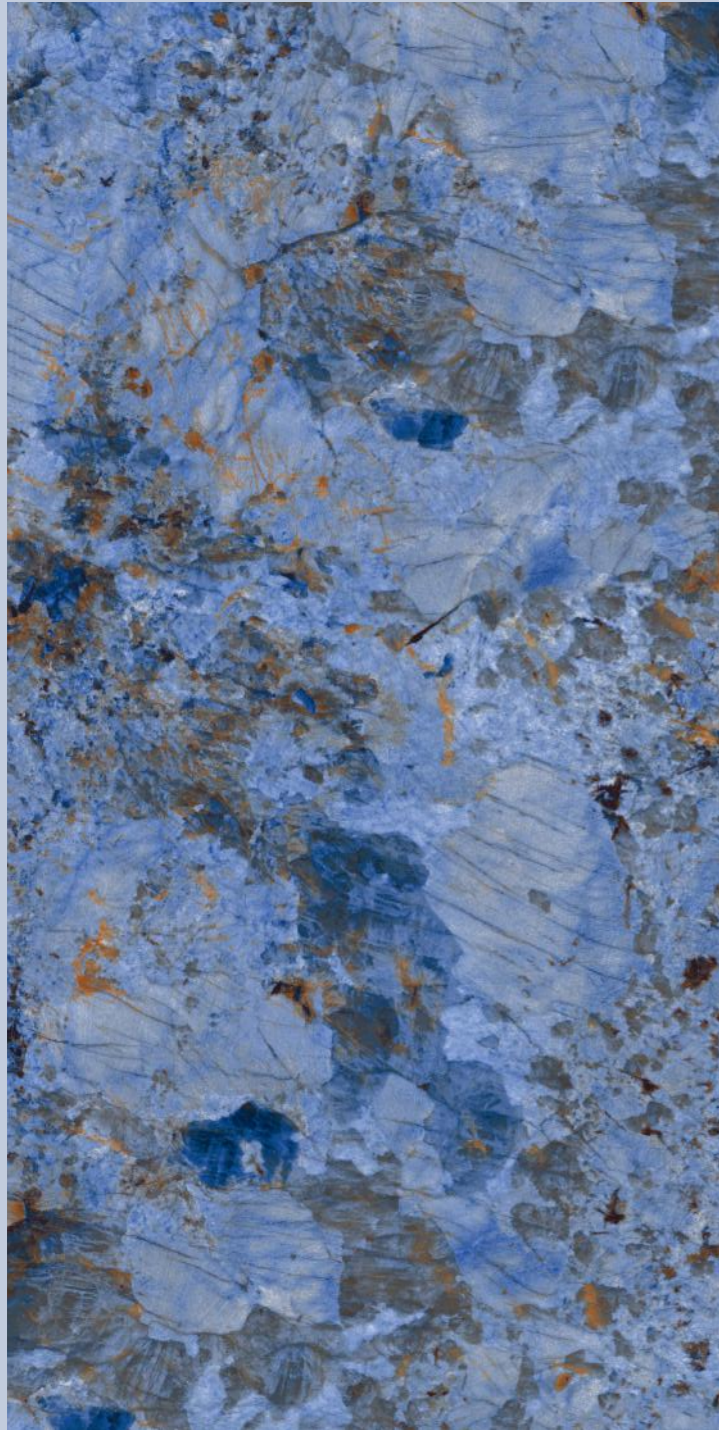

ALASKA 704 BLUE

SIZE
600x
1200MM

Series
GLOSSY

Random
03