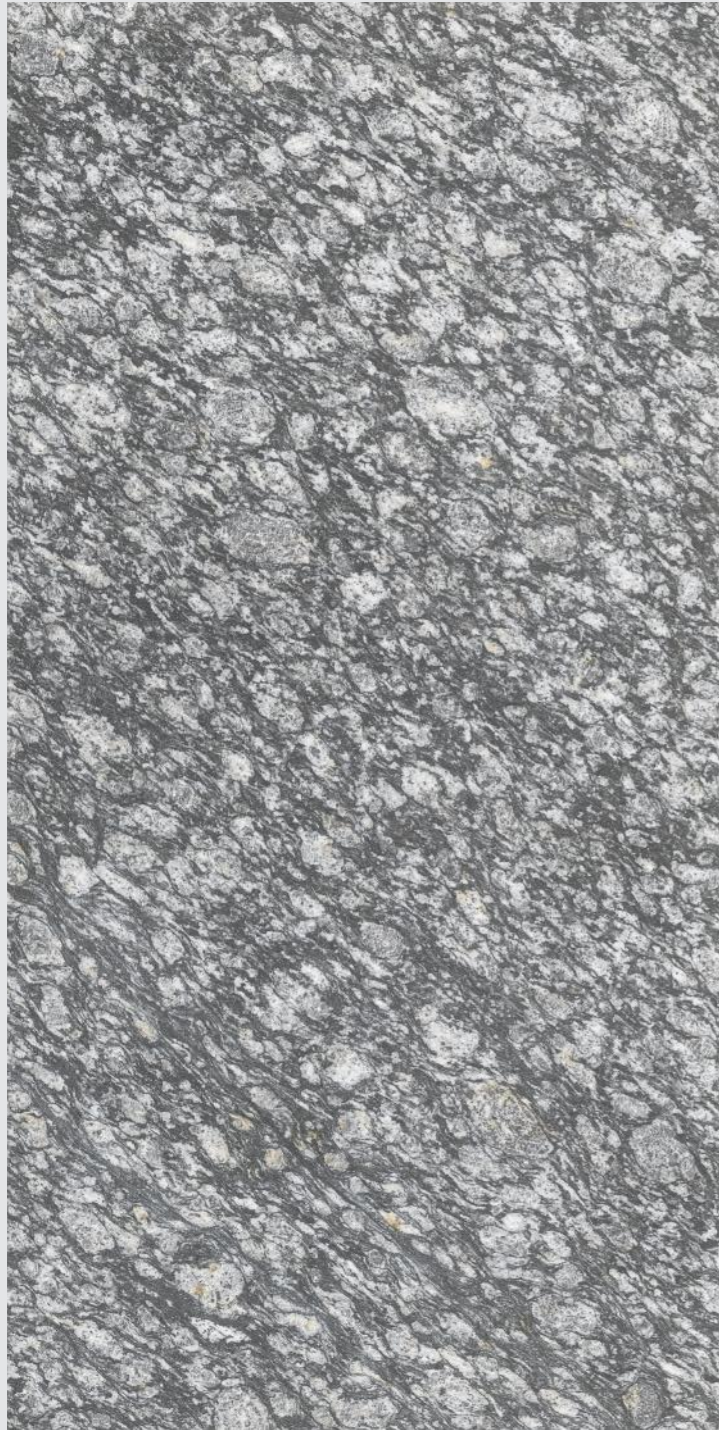

ALASKA 713 GREY

SIZE
600x
1200MM

Series
GLOSSY

Random
03