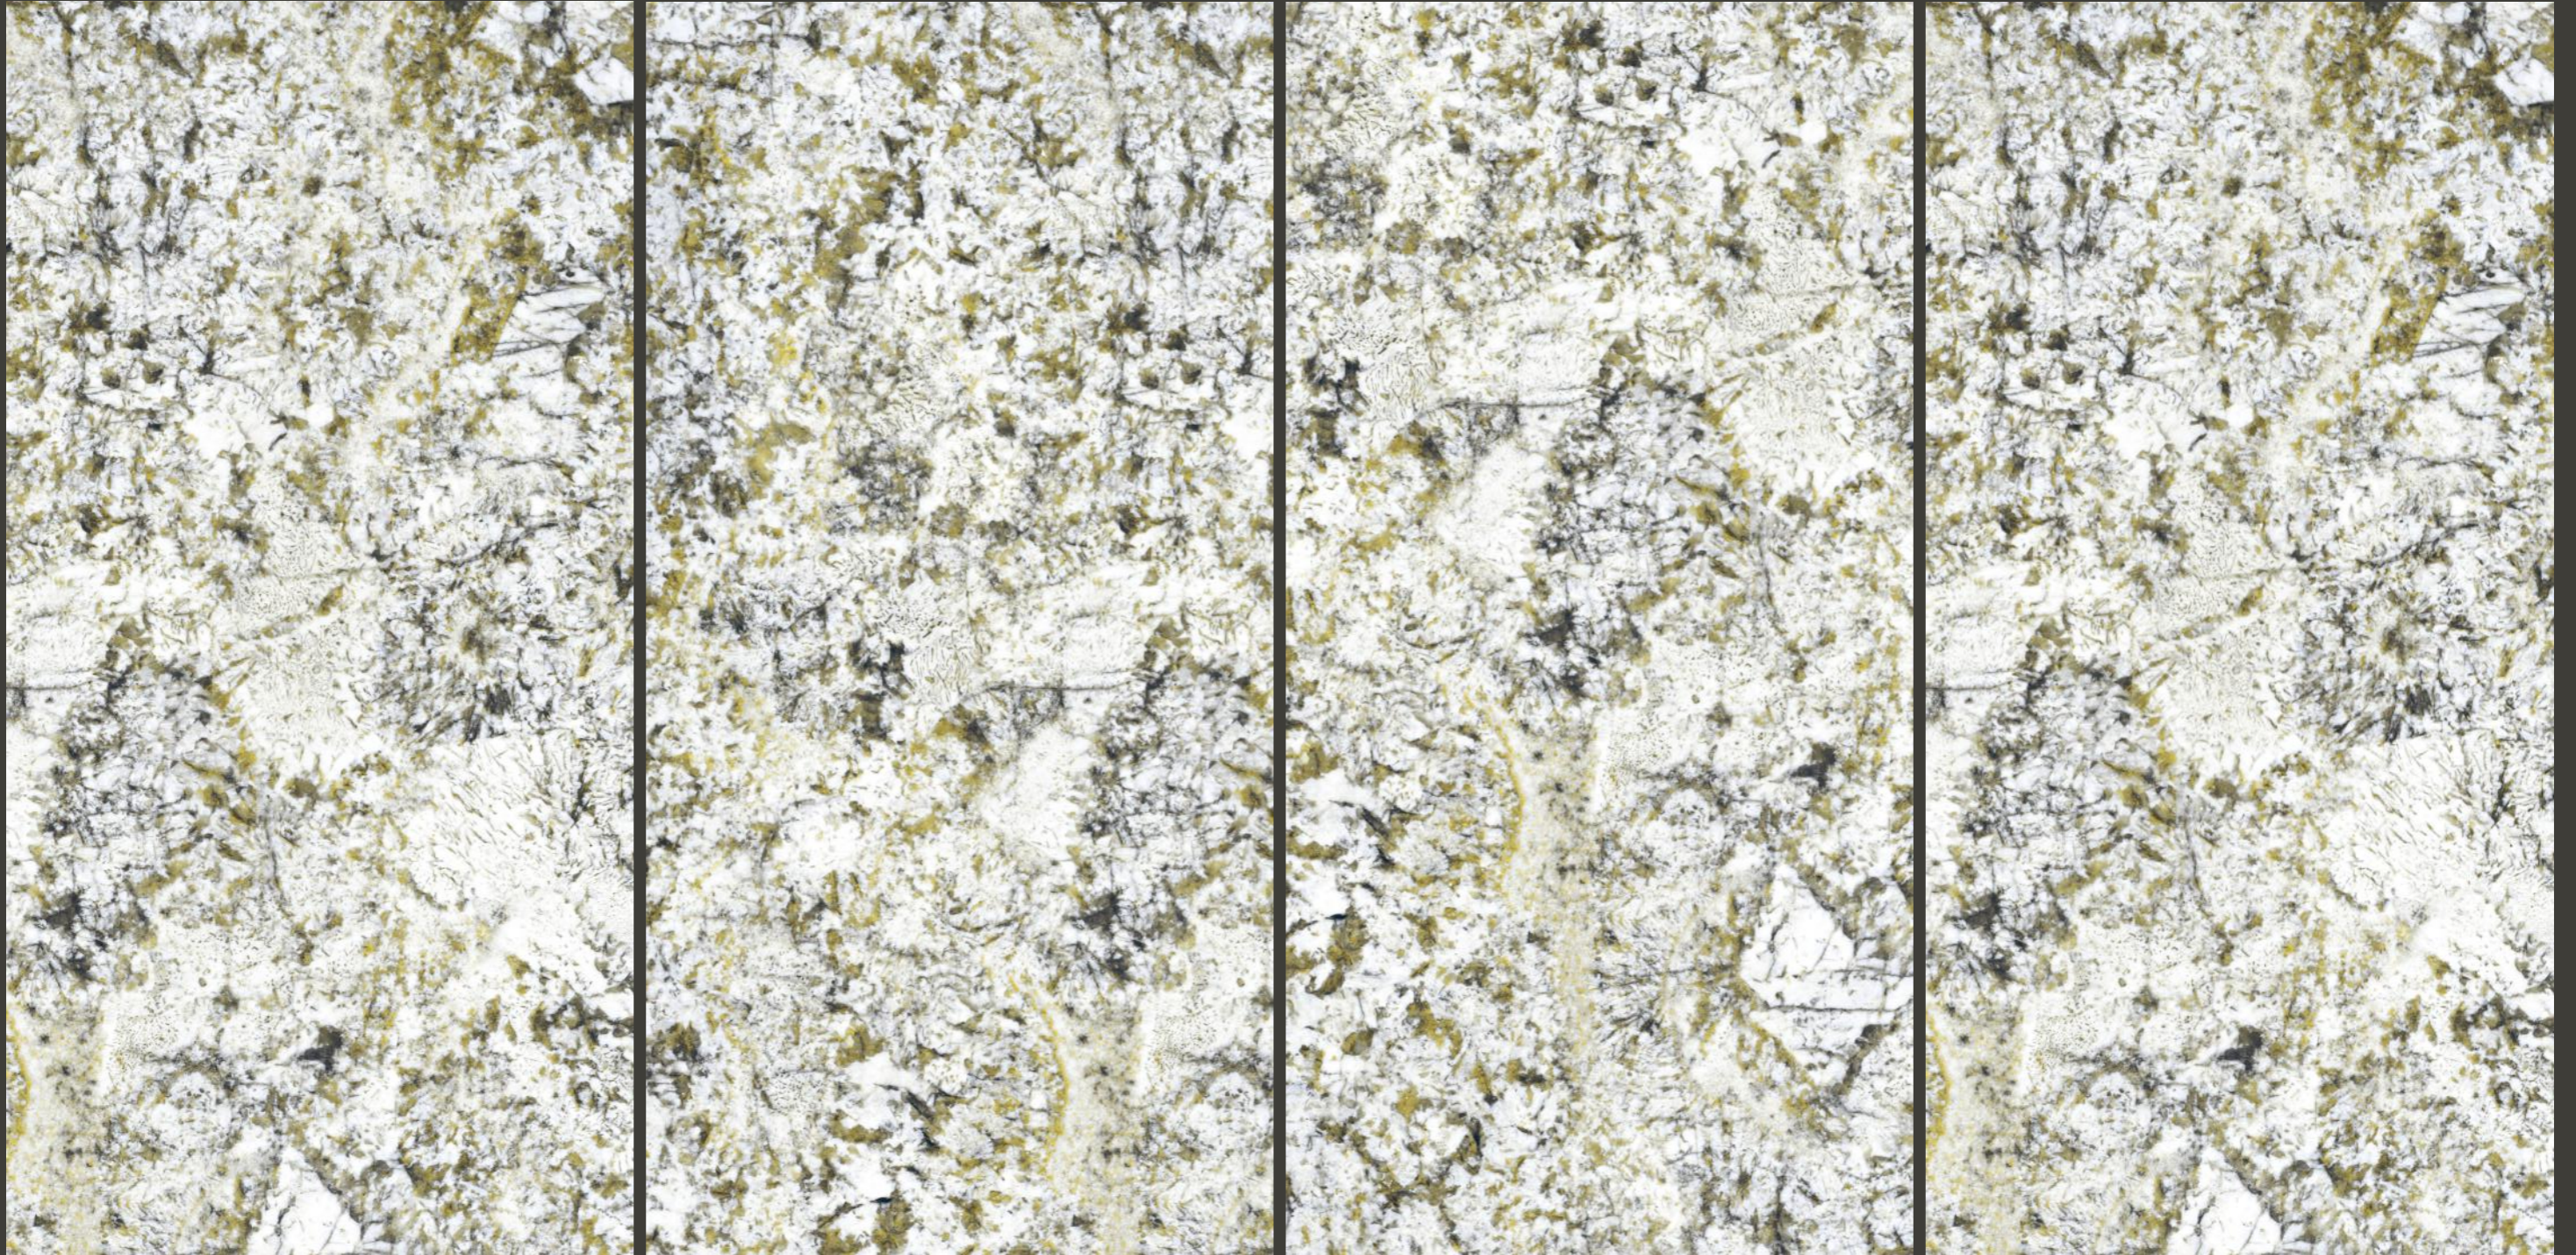

ALASKA 708 GREEN

SIZE
600x
1200MM

Series
GLOSSY

Random
03