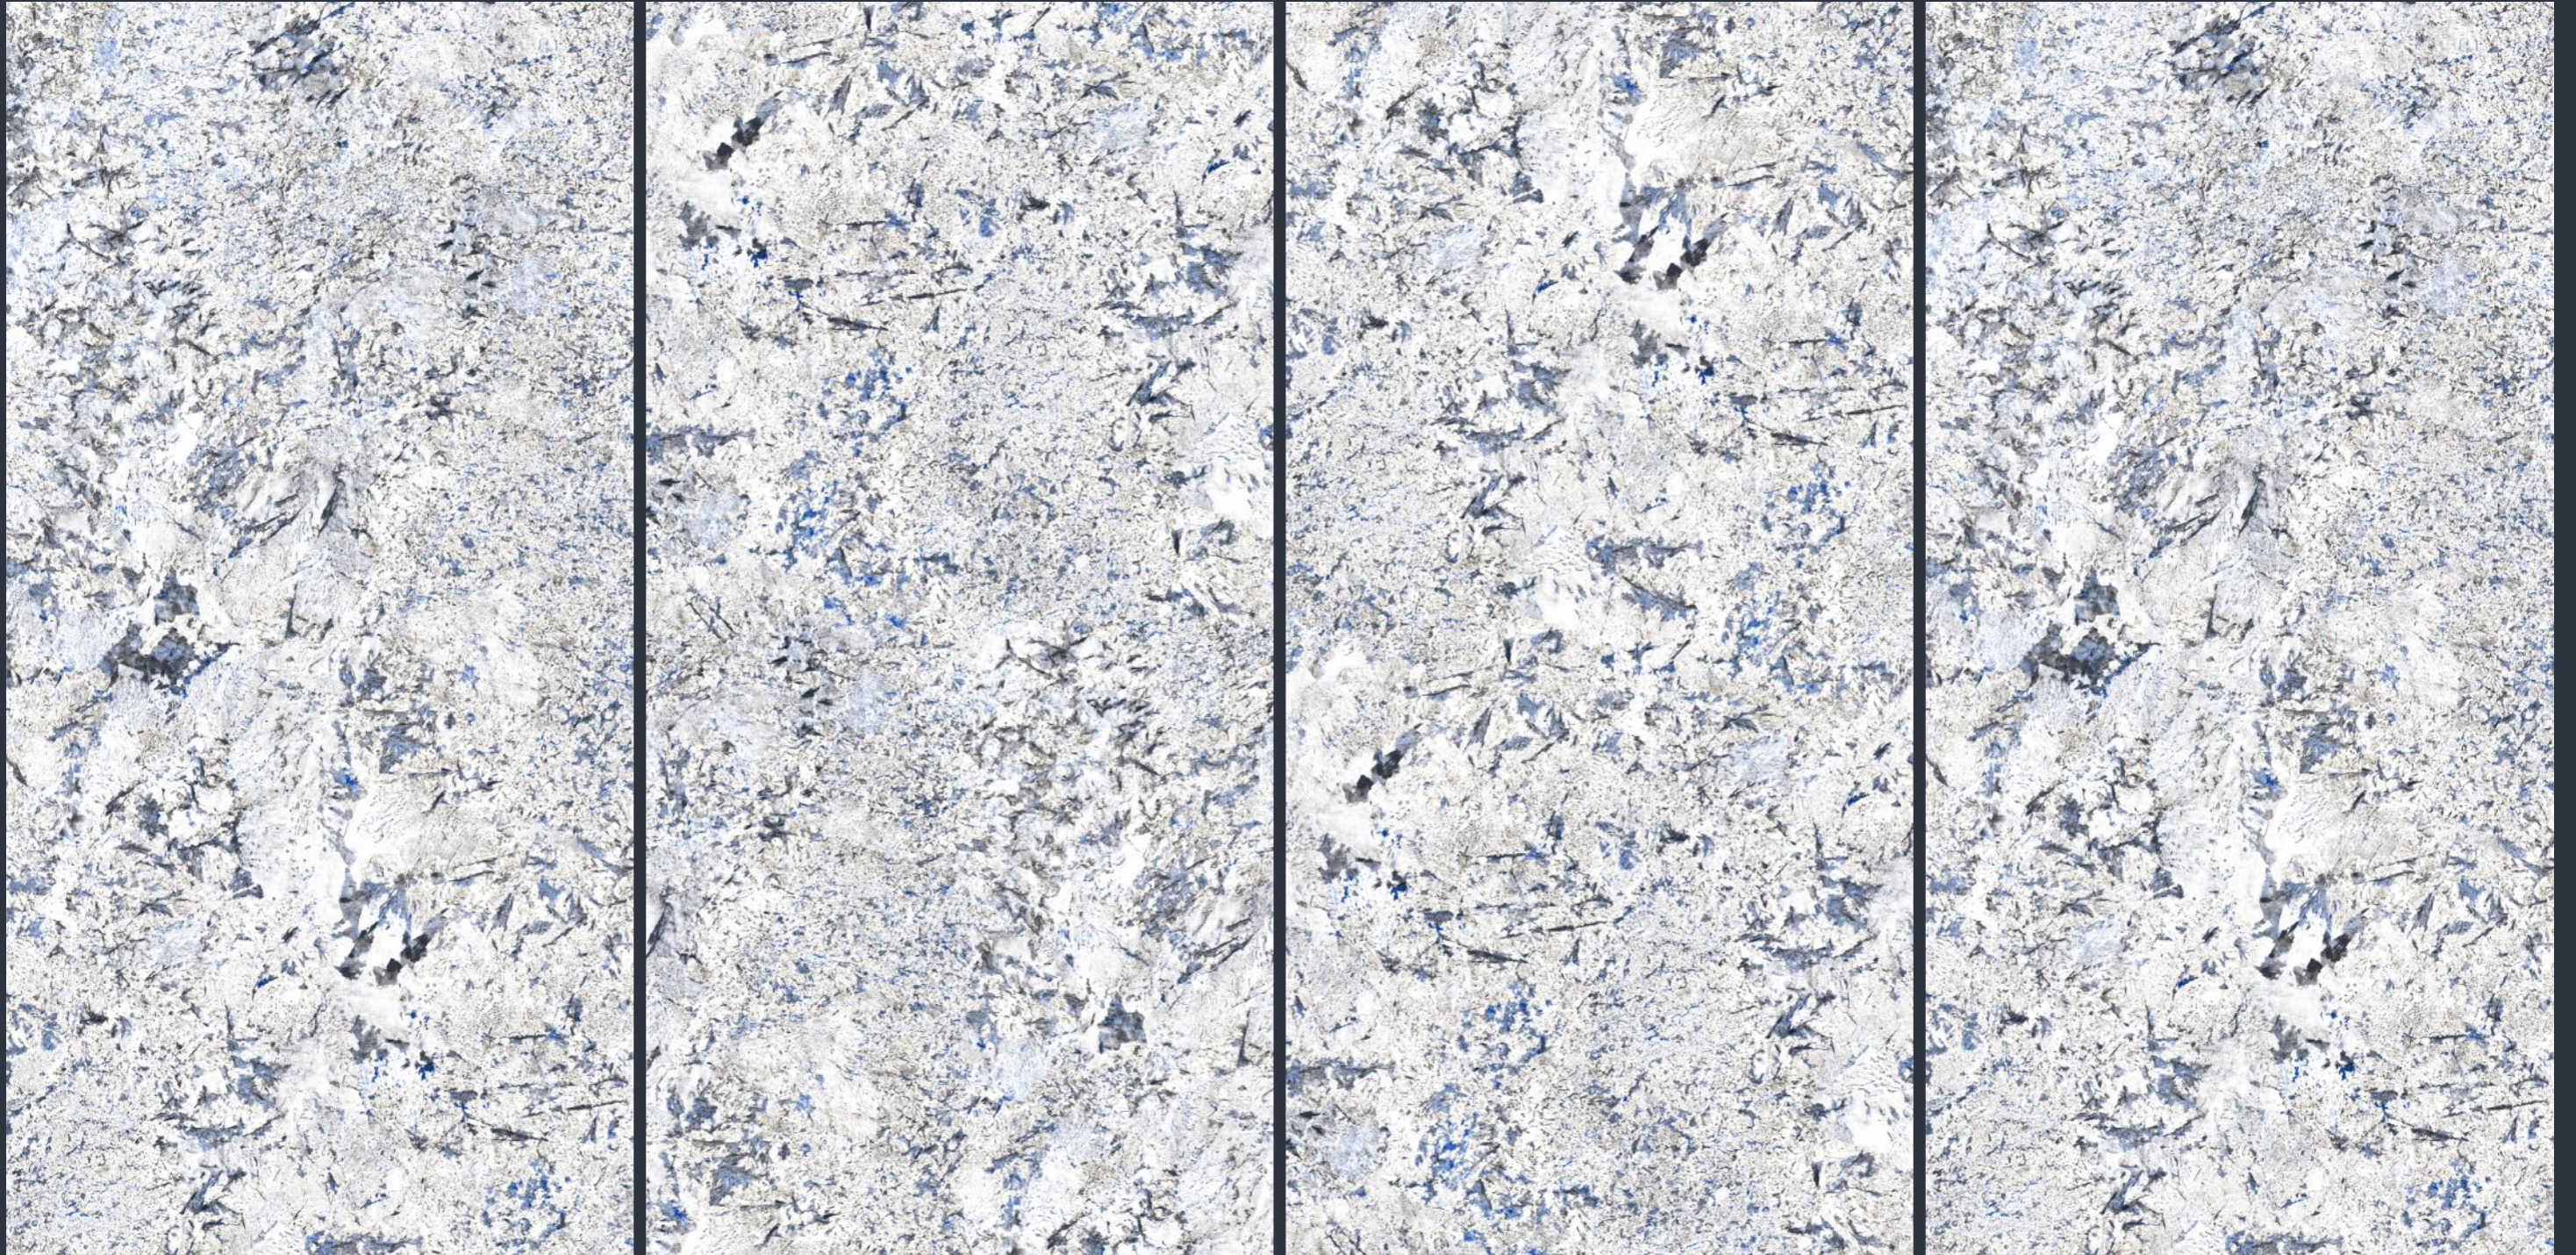

ALASKA 709 BLUE

SIZE
600x
1200MM

Series
GLOSSY

Random
03