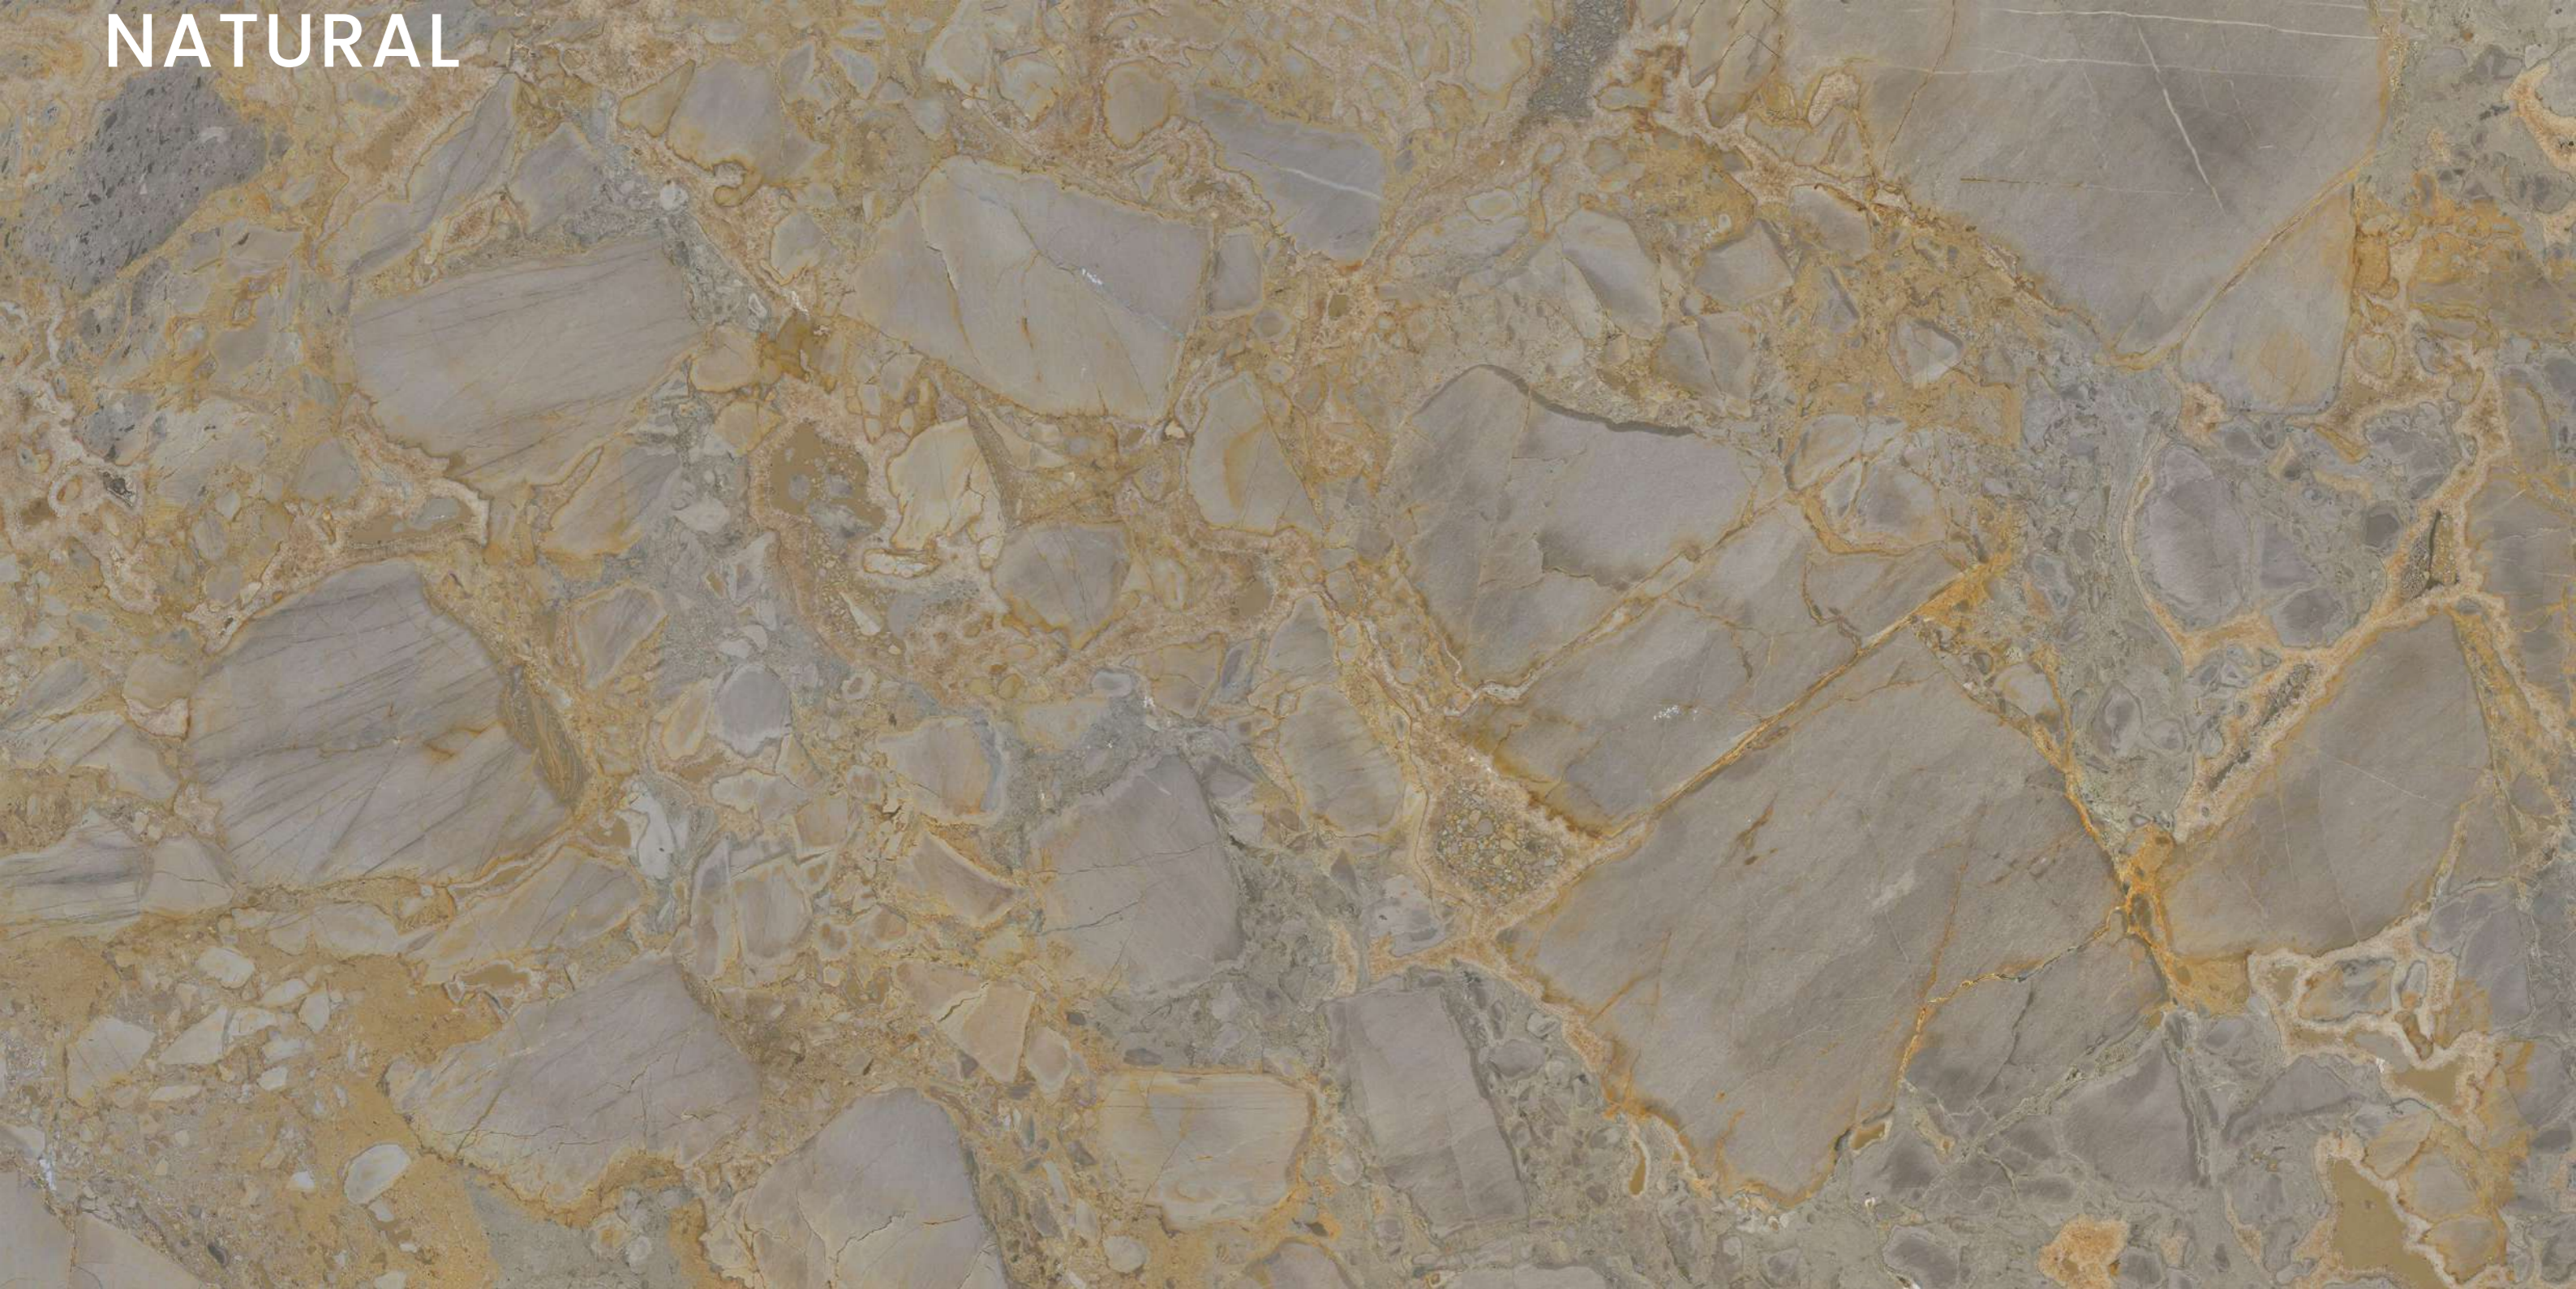

Series
GLOSSY

Random
05

GLORIOUS WHITE

GRANITILLO
NATURAL

GRANITILLO NATURAL

SIZE
600x
1200MM

Series
GLOSSY

Random
05