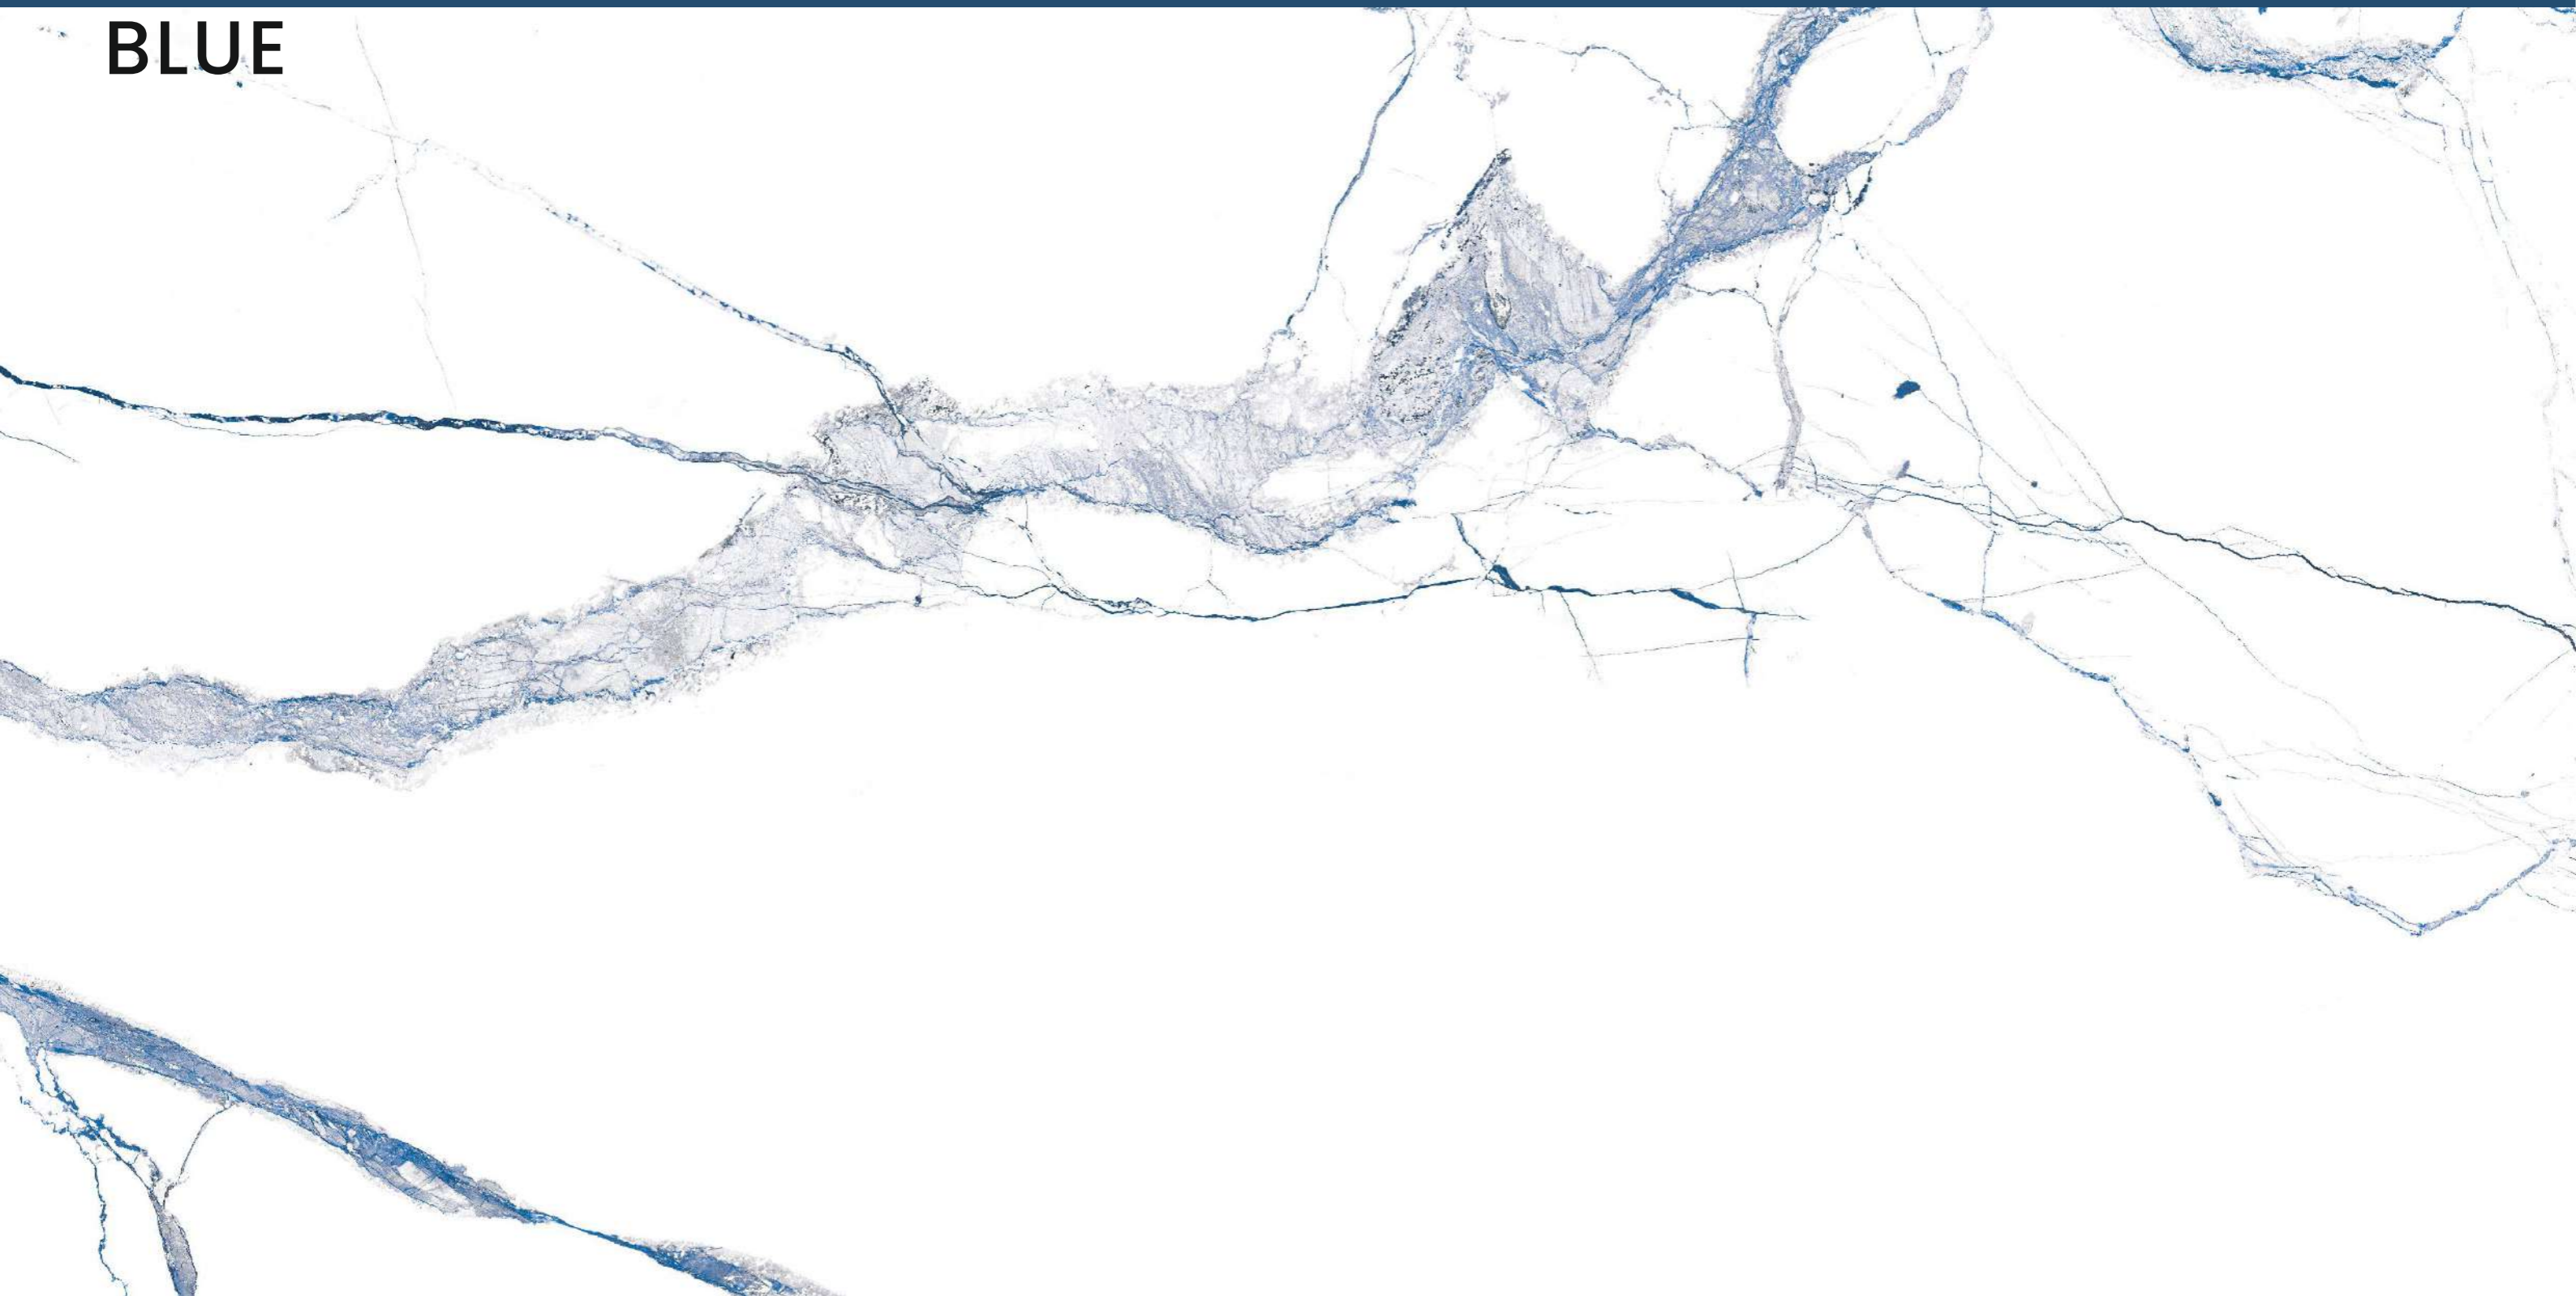

Series
GLOSSY

Random
05

ALFA
AZURO

ALFA AZURO

SIZE
600x
1200MM

Series
GLOSSY

Random
04

**ALFA KLEIN
BLUE**