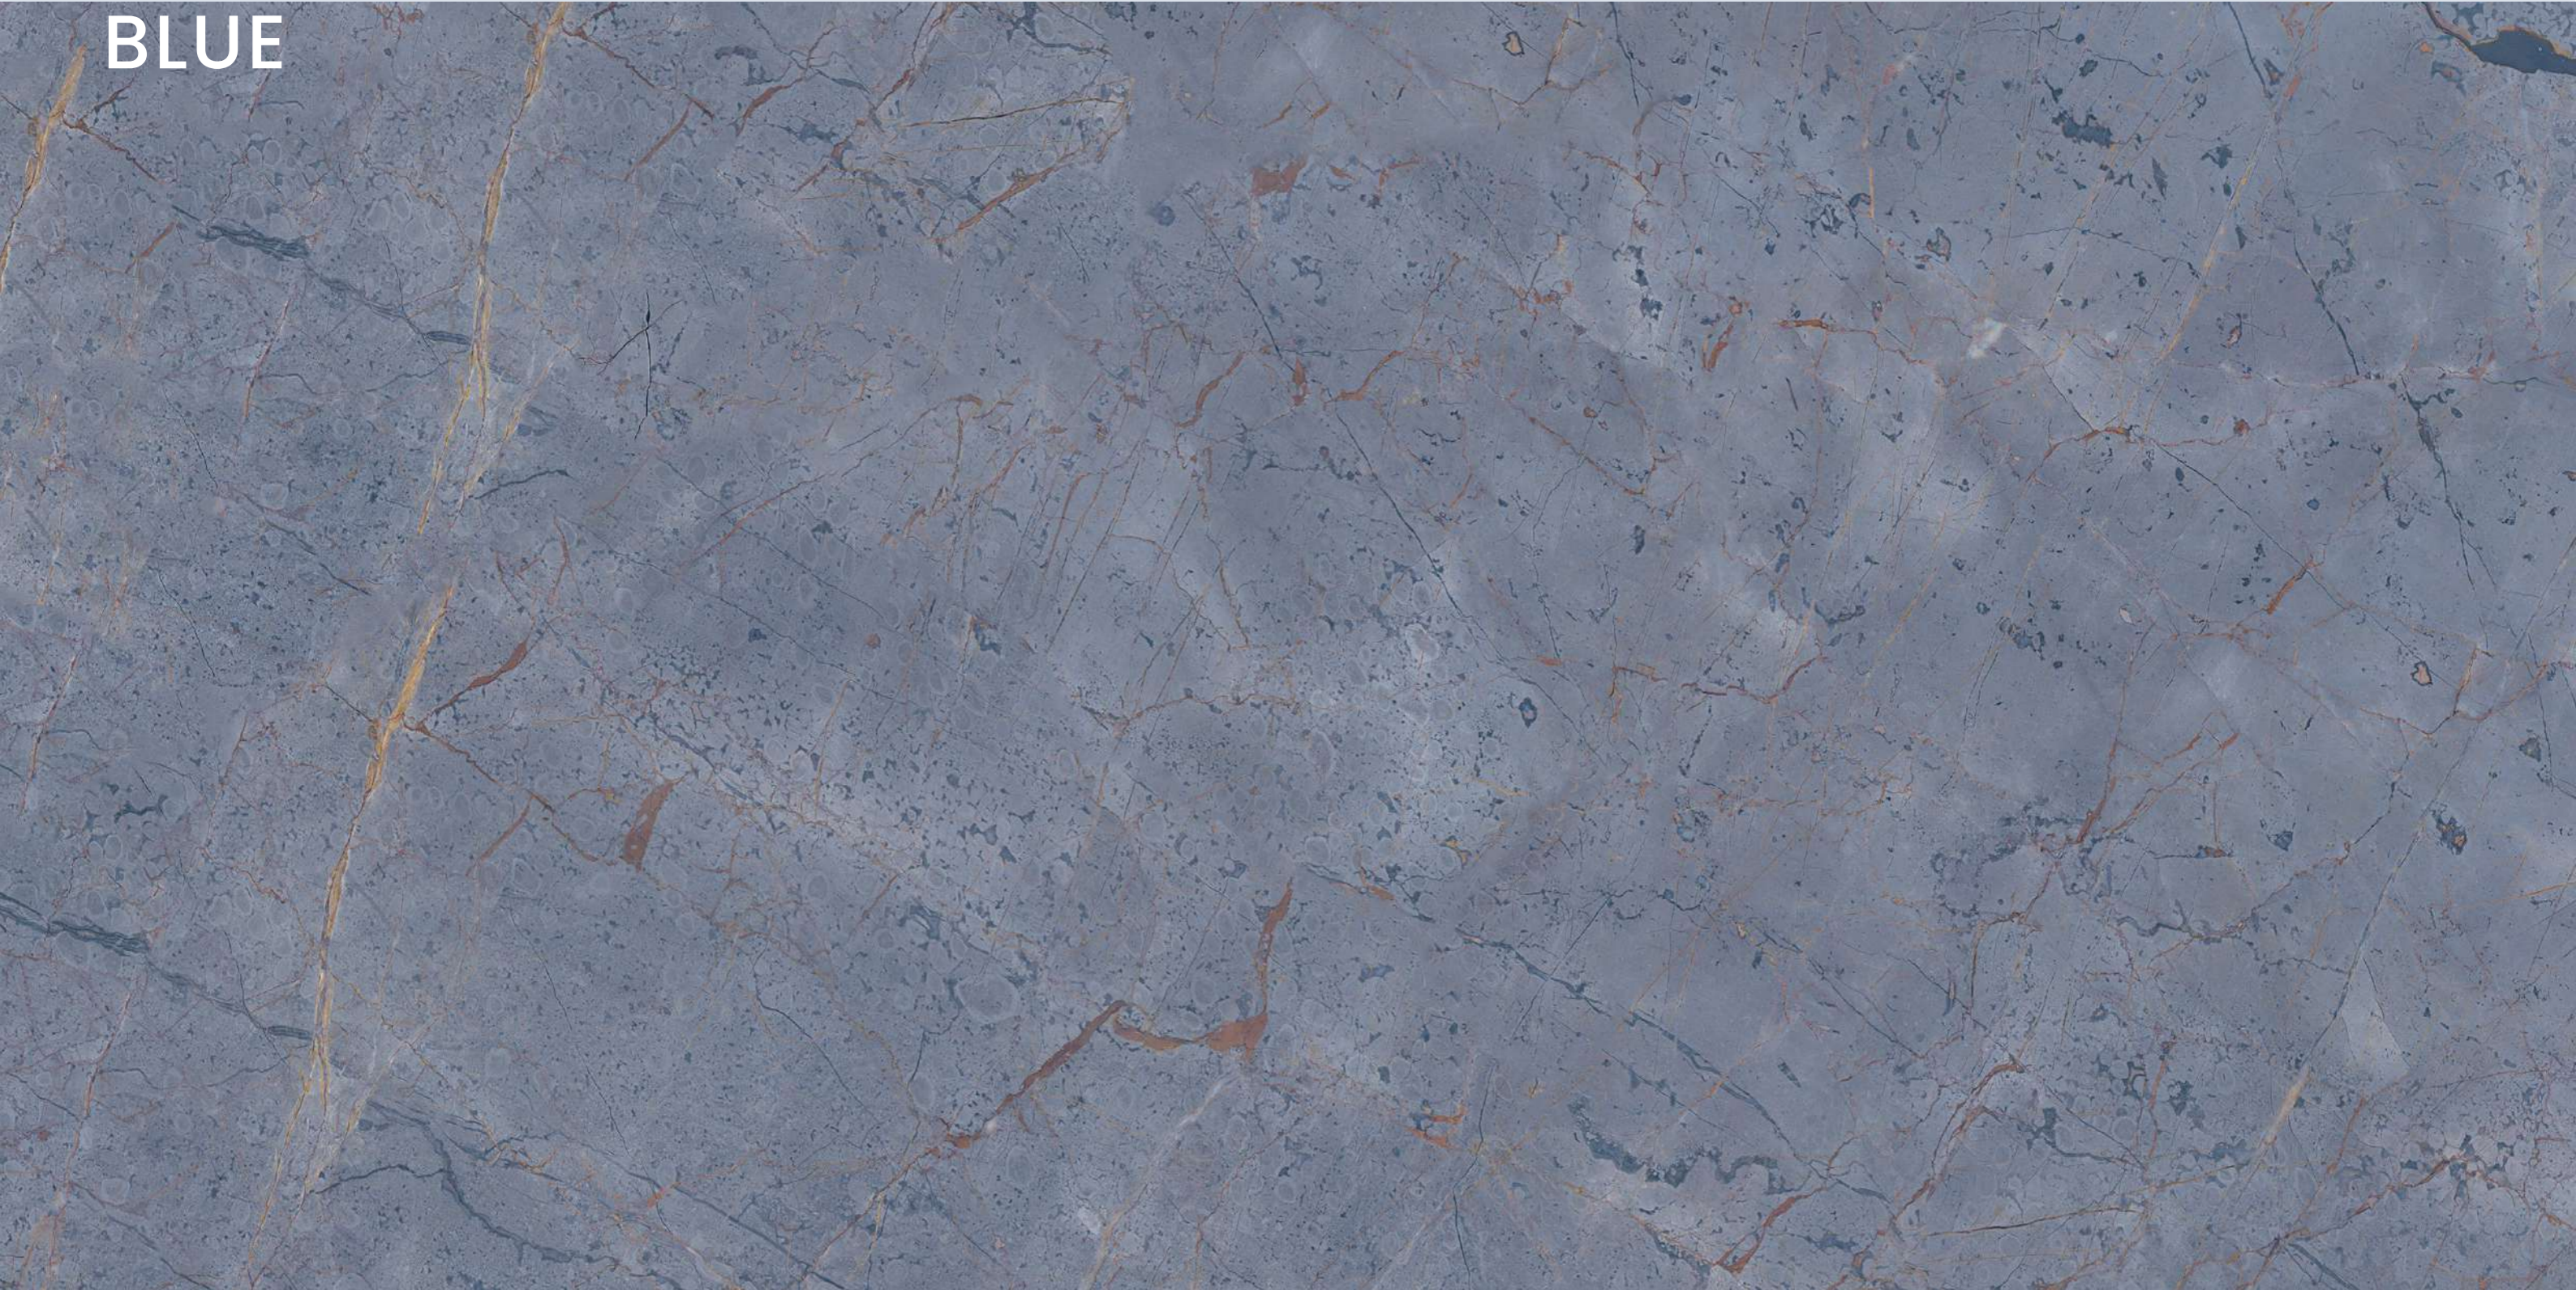

ACHROMIC

BLUE