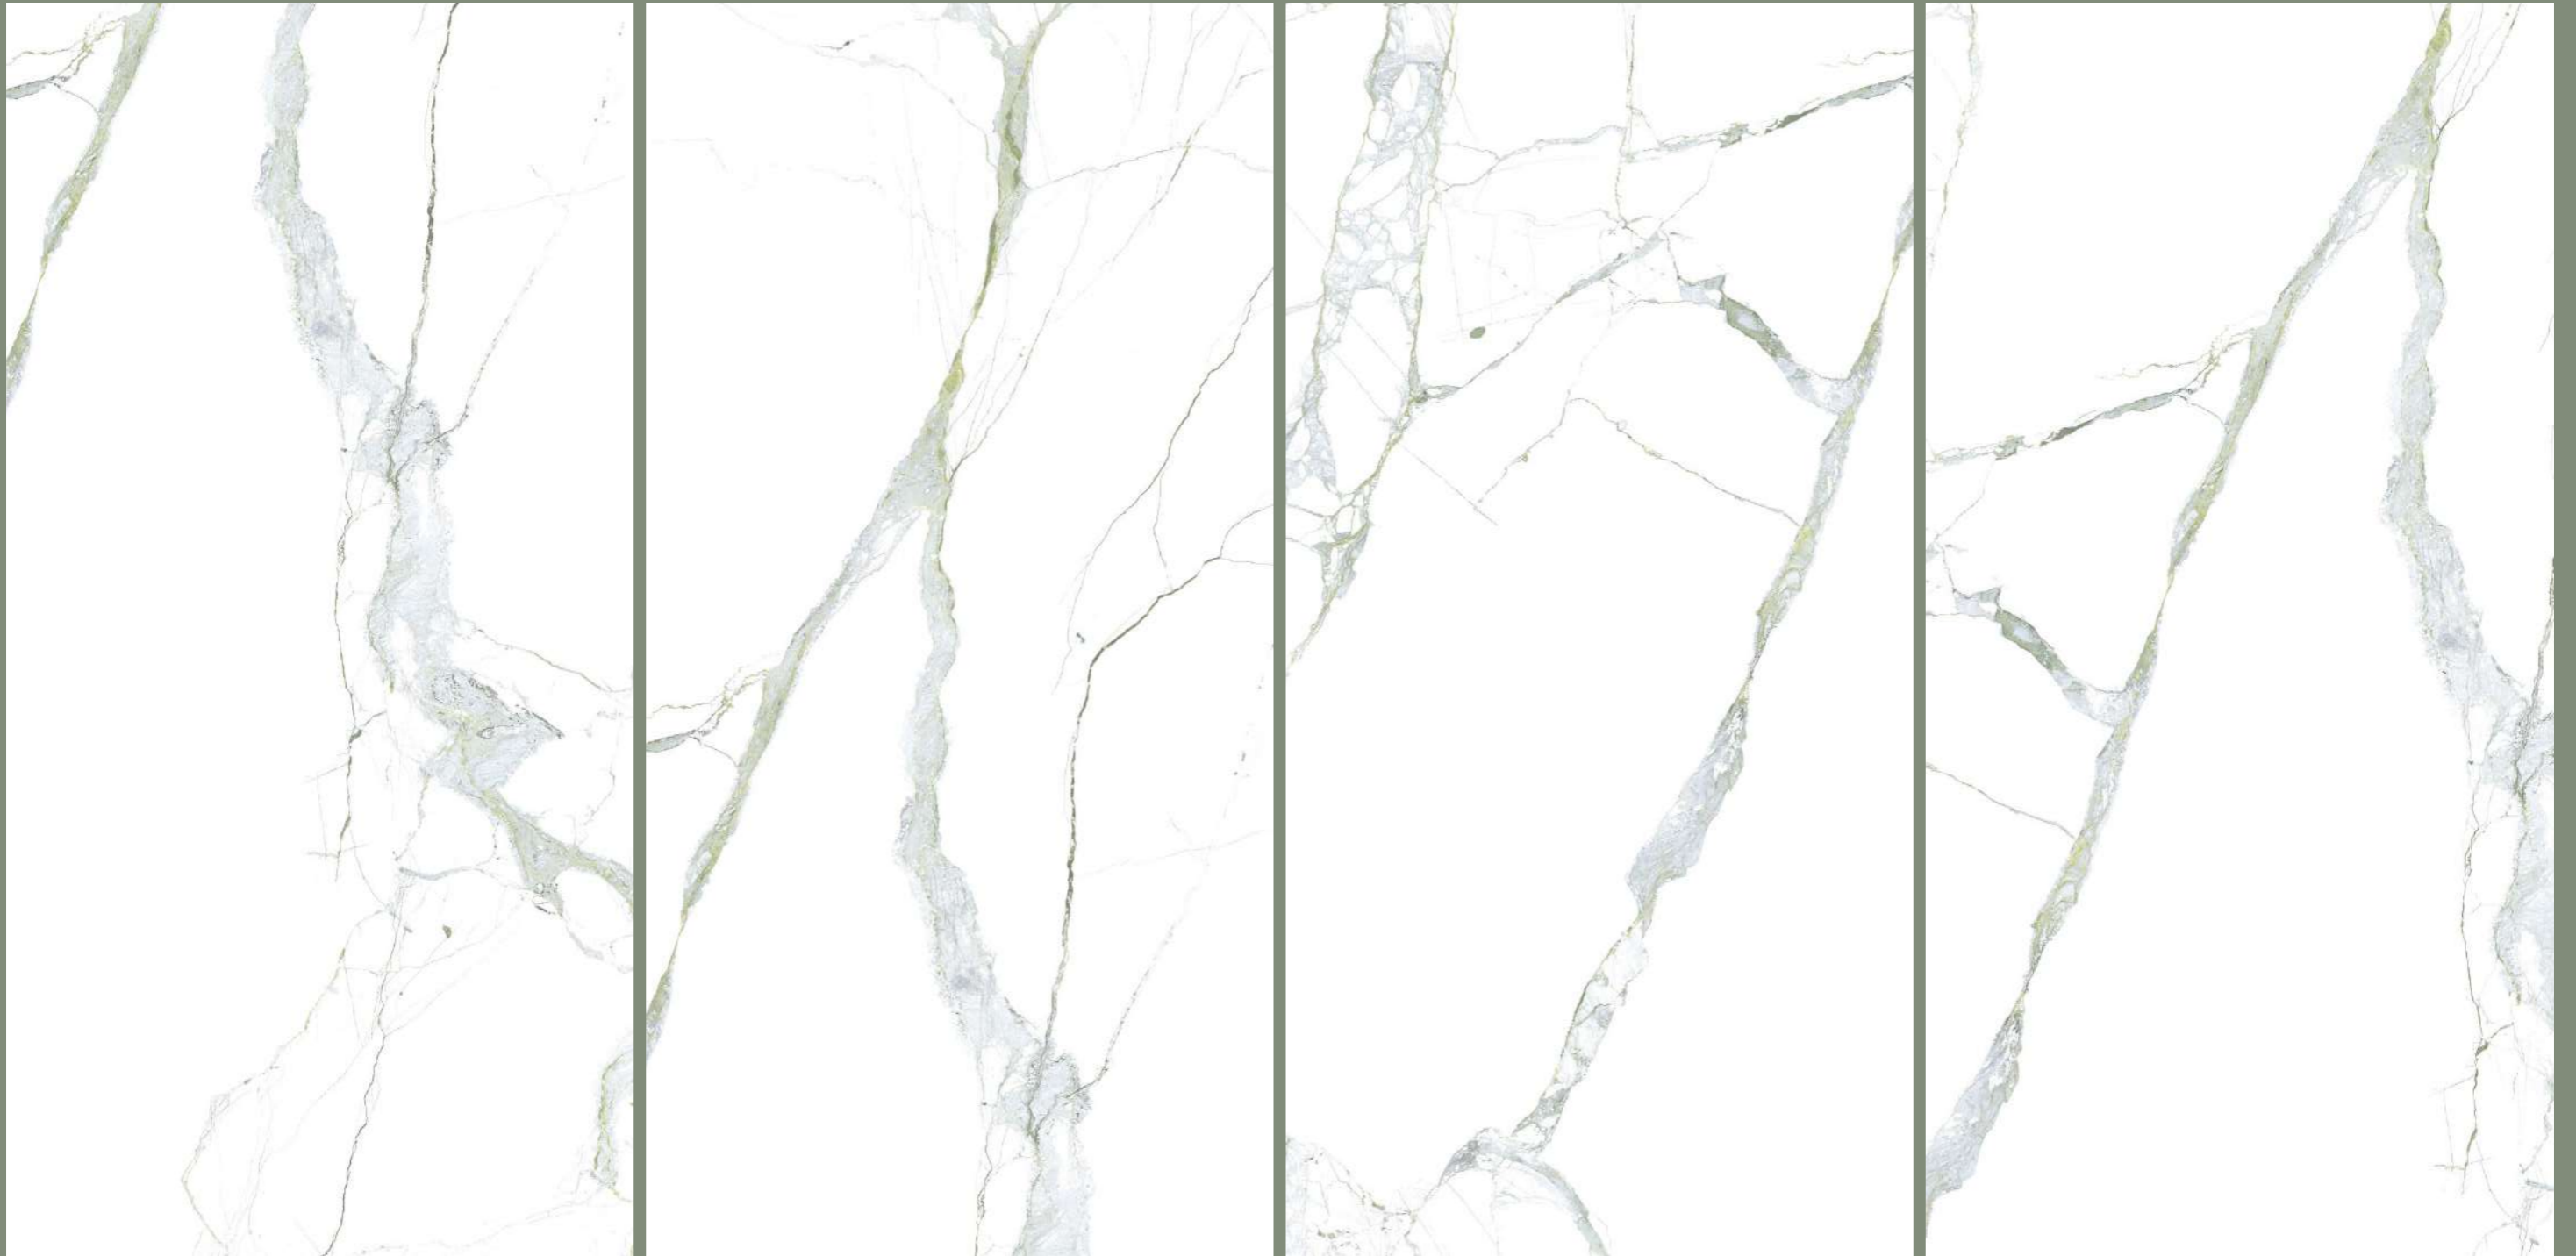

Series
GLOSSY

Random
05

ALFA
AZURO

ALFA AZURO

SIZE
600x
1200MM

Series
GLOSSY

Random
04

**ALFA KLEIN
BLUE**