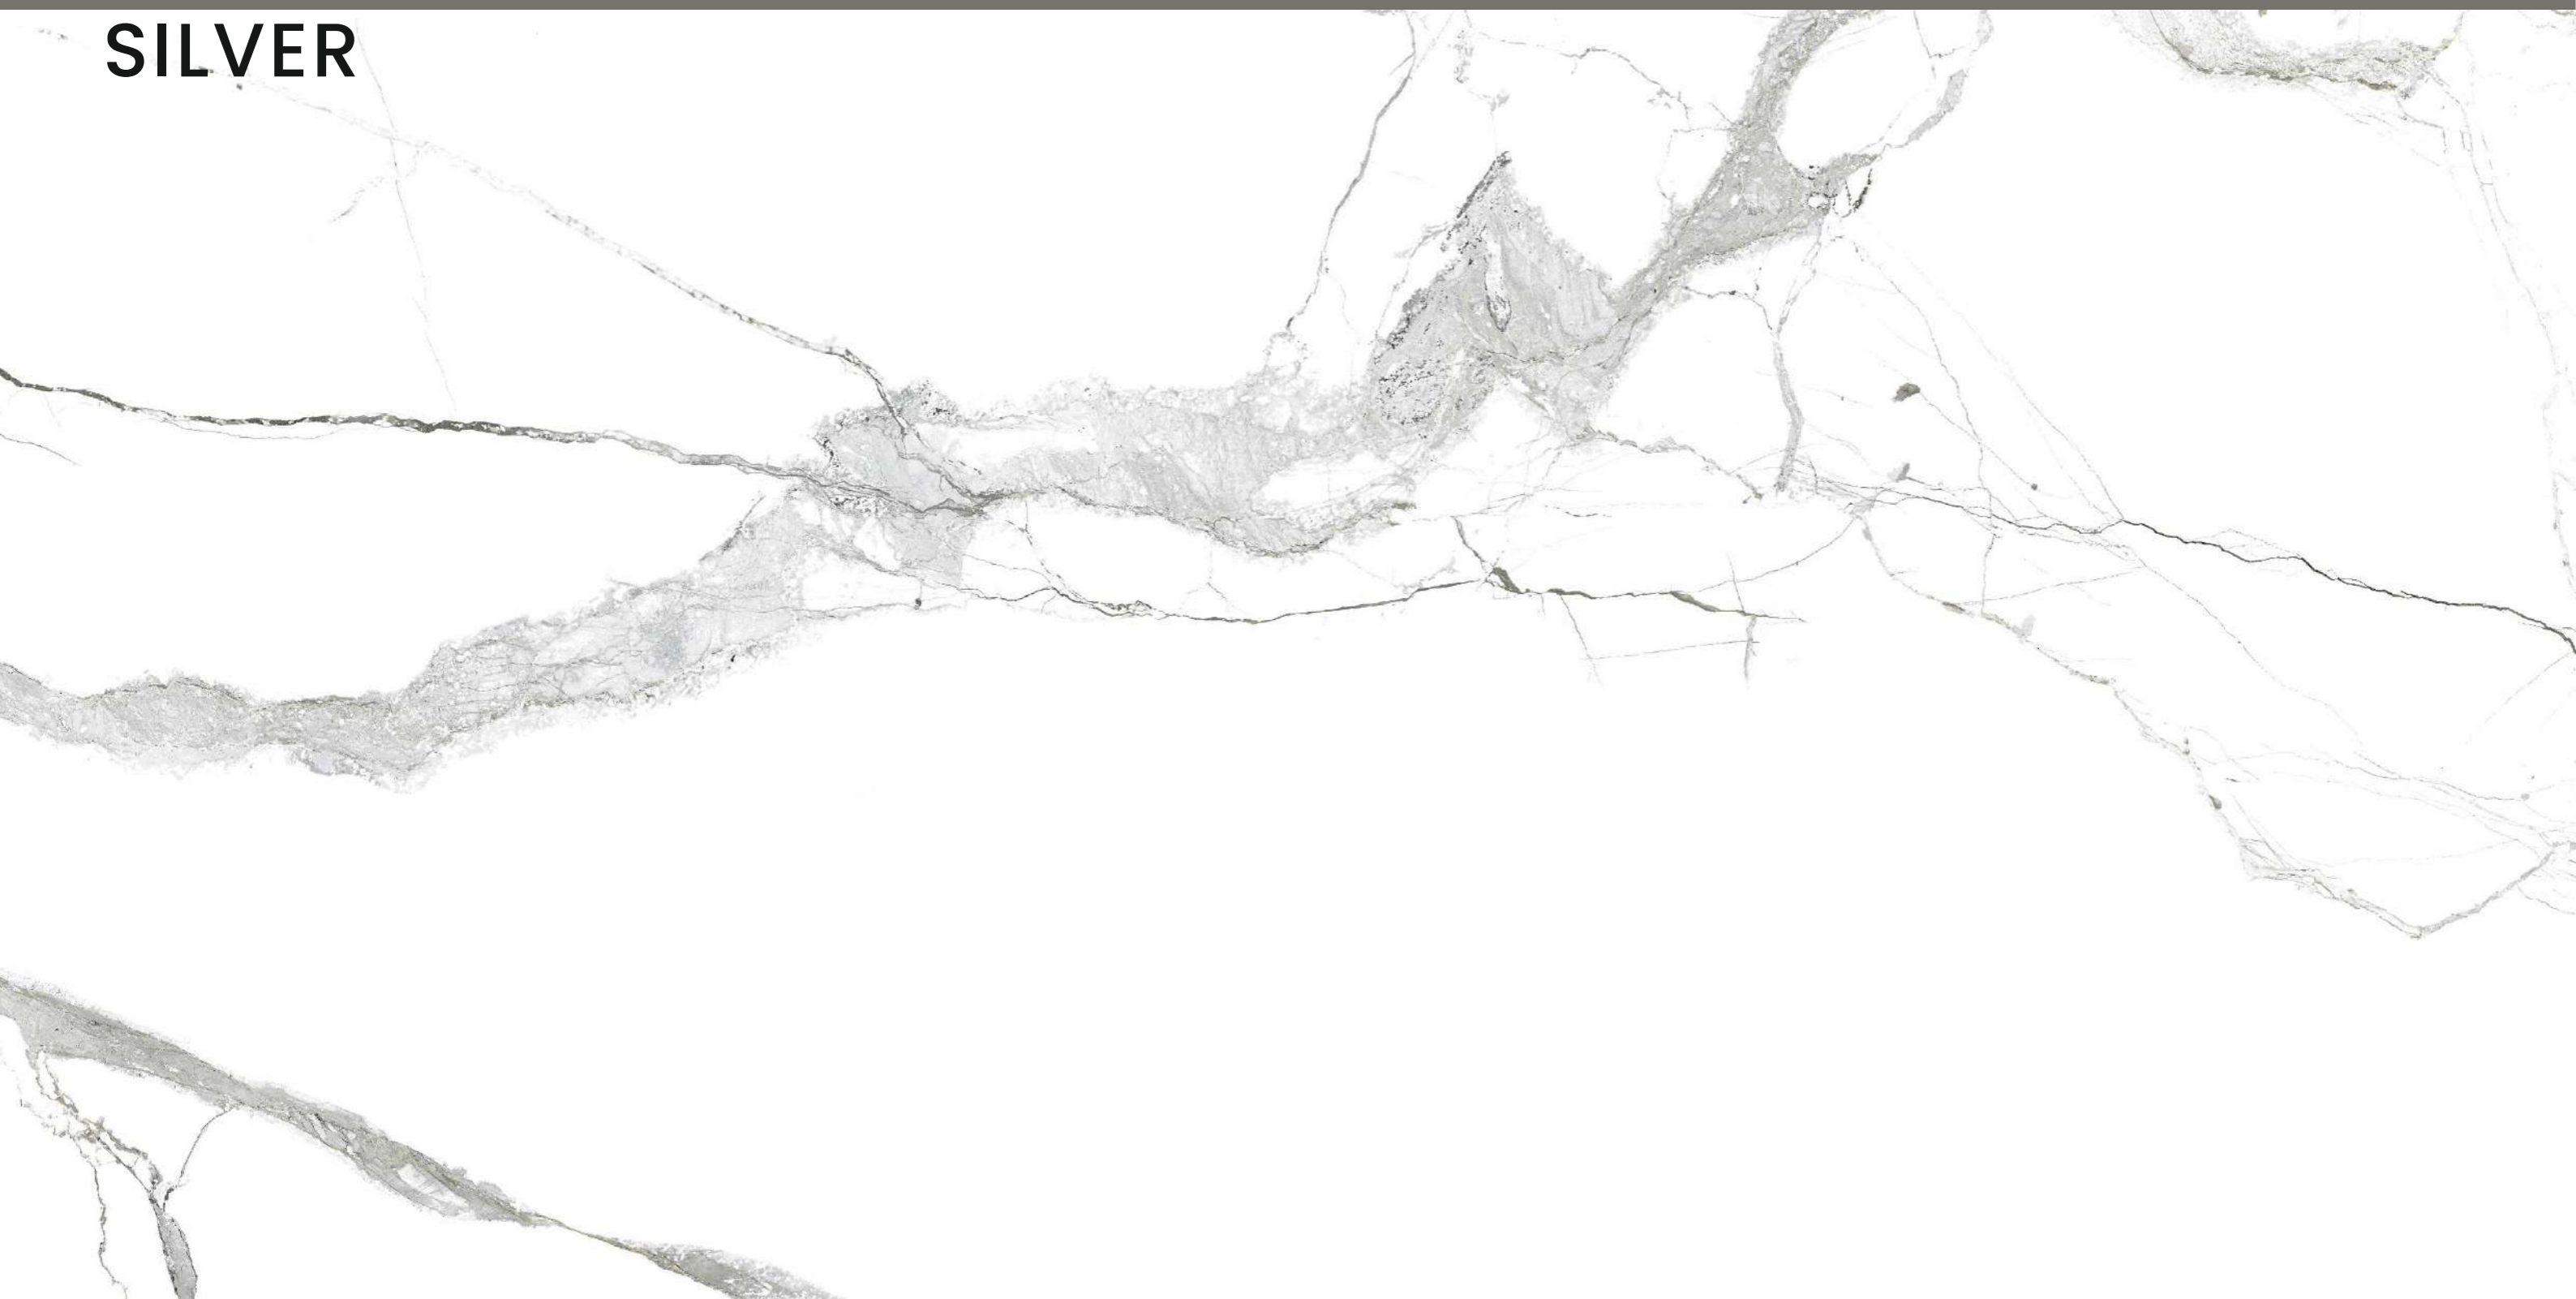

ALFA KLEIN
BLUE

SIZE
600x
1200MM

Series
GLOSSY

Random
04

ALFA KLEIN BLUE

ALFA
SILVER

ALFA SILVER

SIZE
600x
1200MM