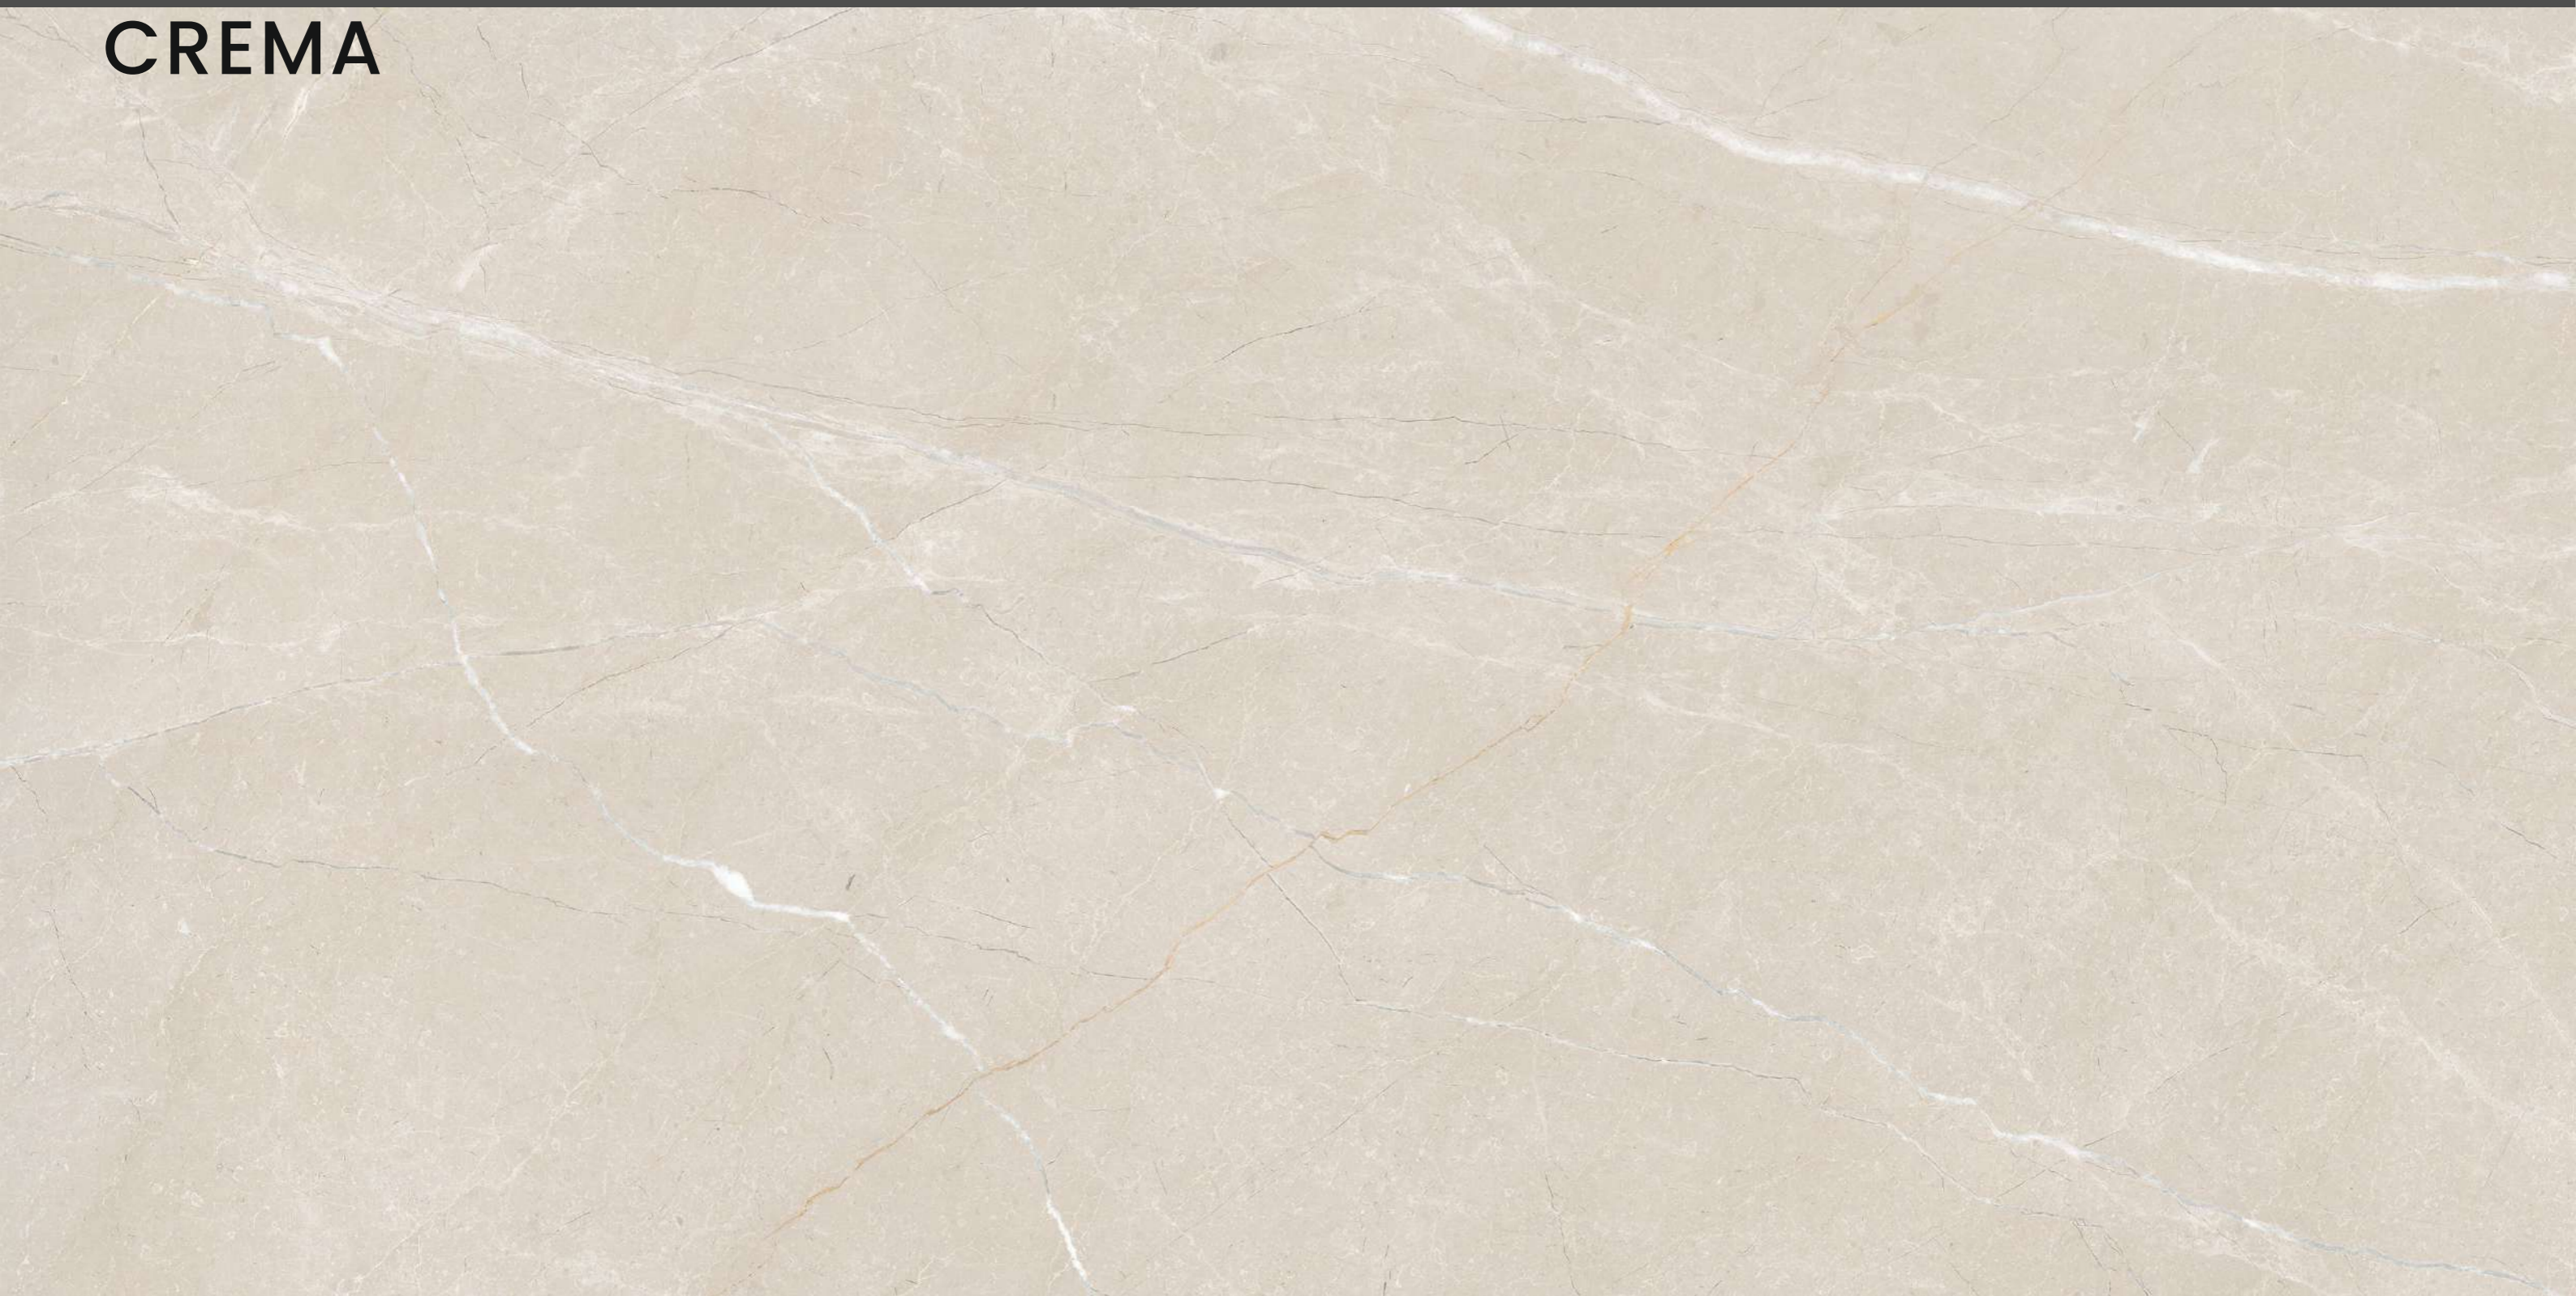

ARTISTIC BLACK

SIZE
600x
1200MM

Series
GLOSSY

Random
05

**ARTISTIC
CREMA**

ARTISTIC CREMA

SIZE
600x
1200MM

Series
GLOSSY