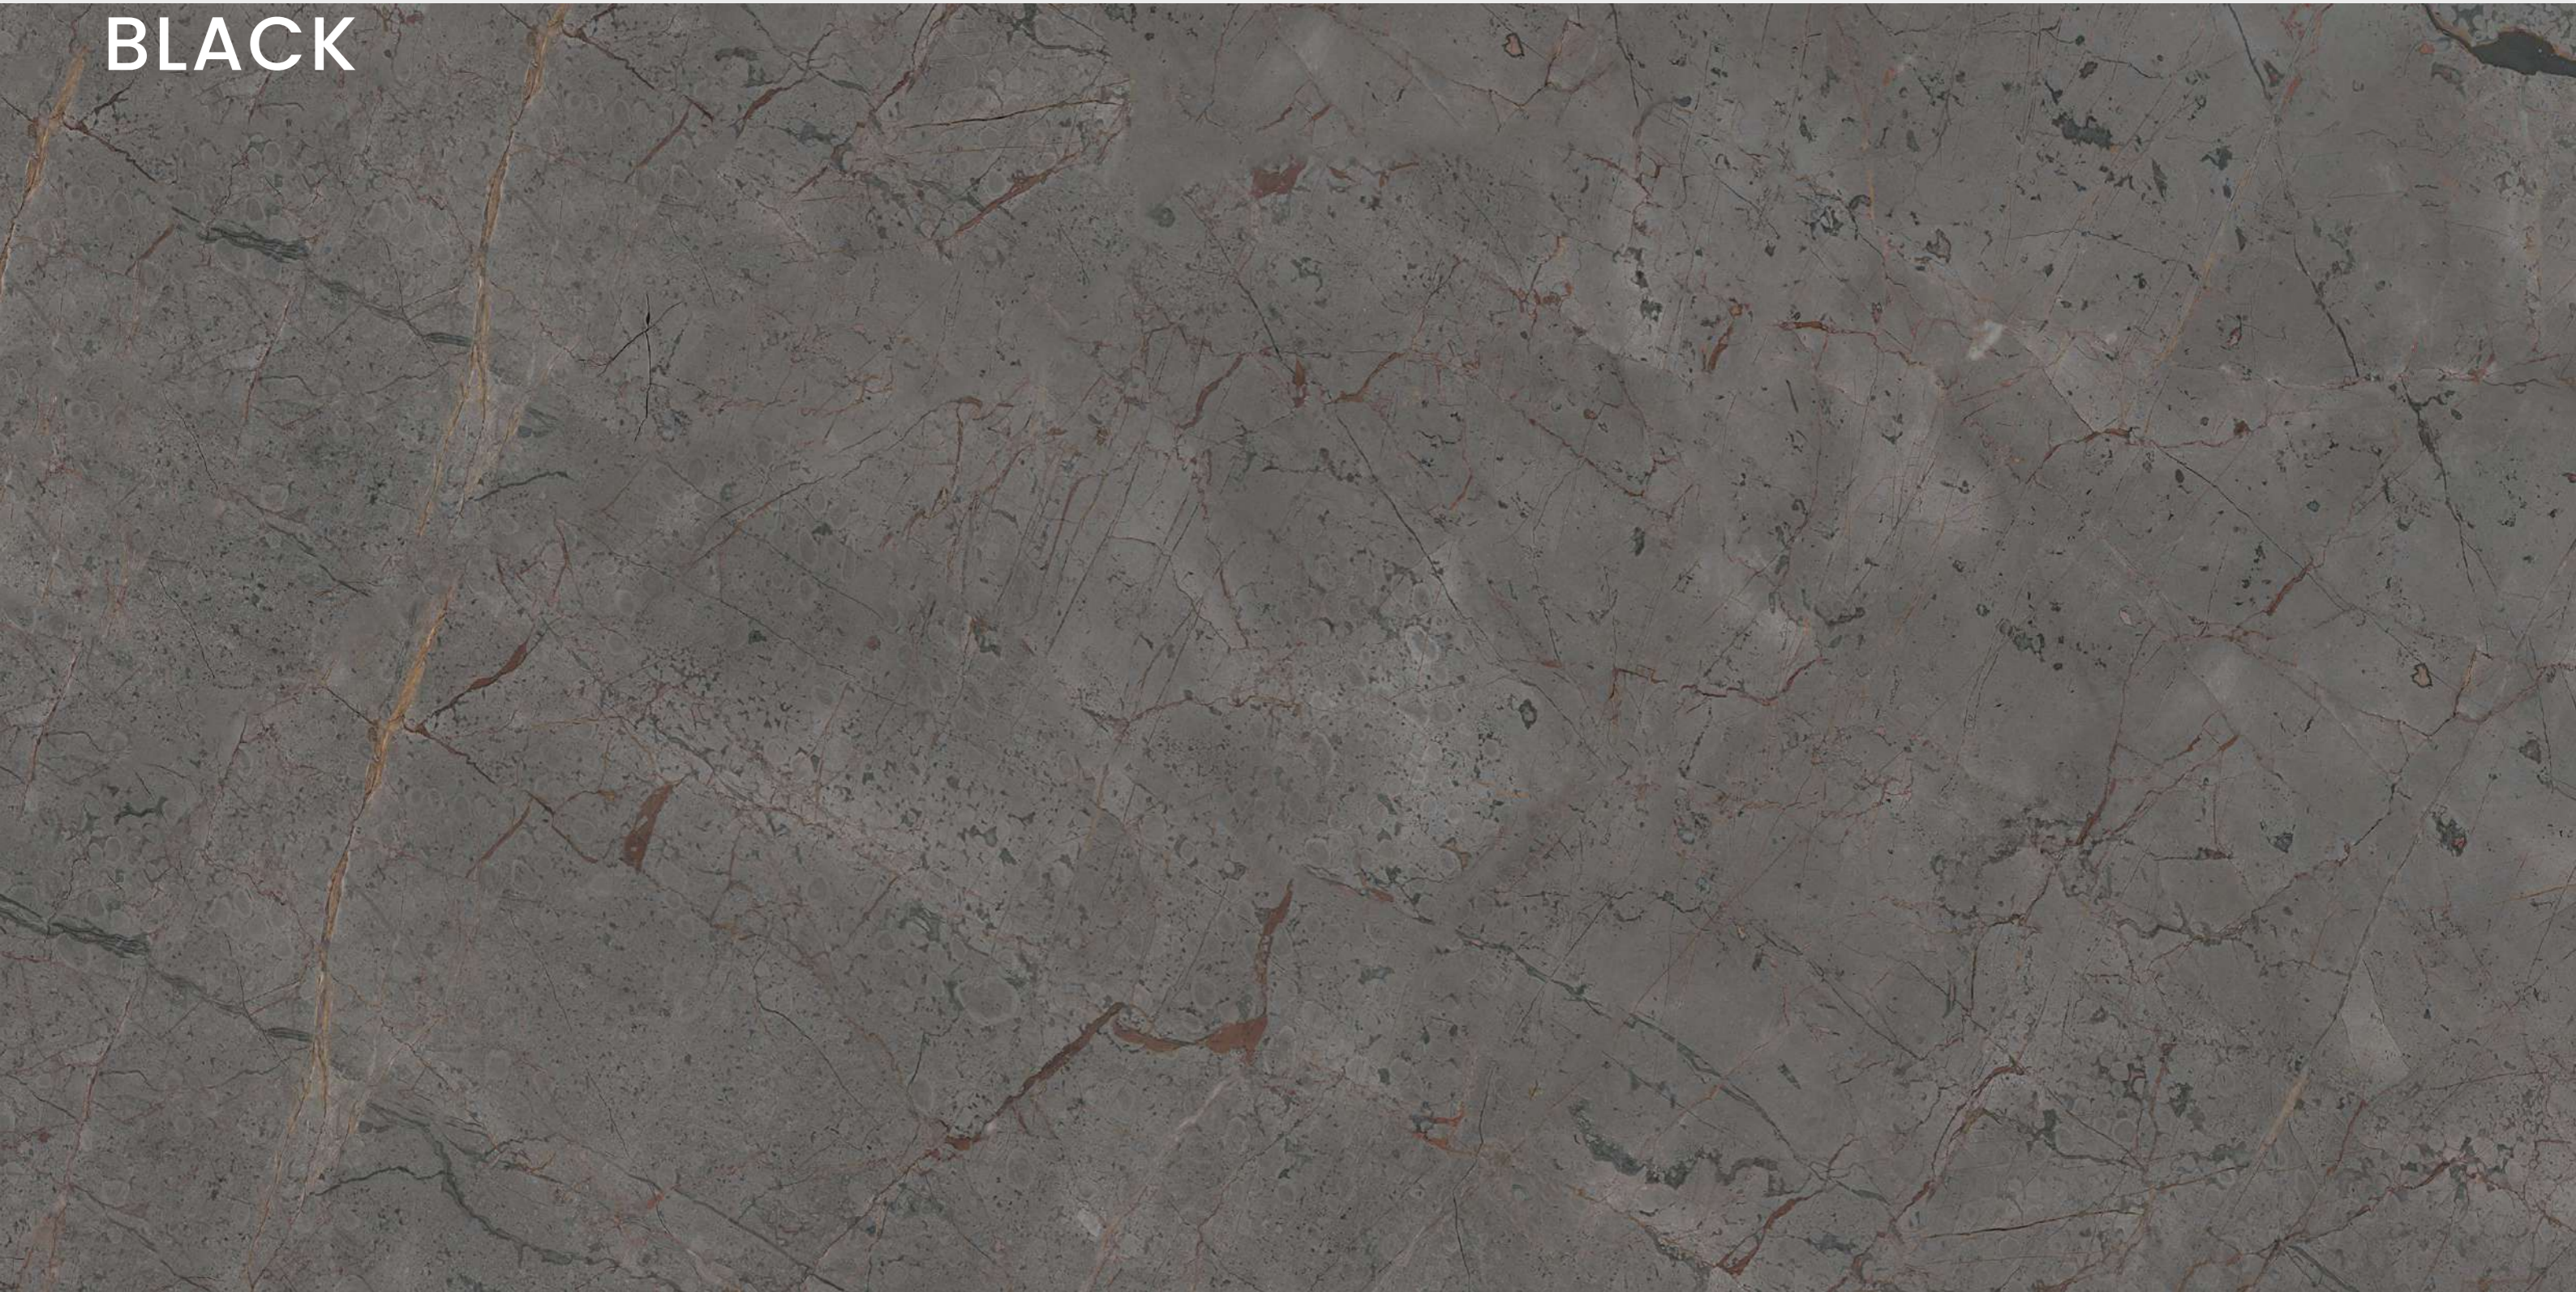

**ACHROMIC
BLACK**