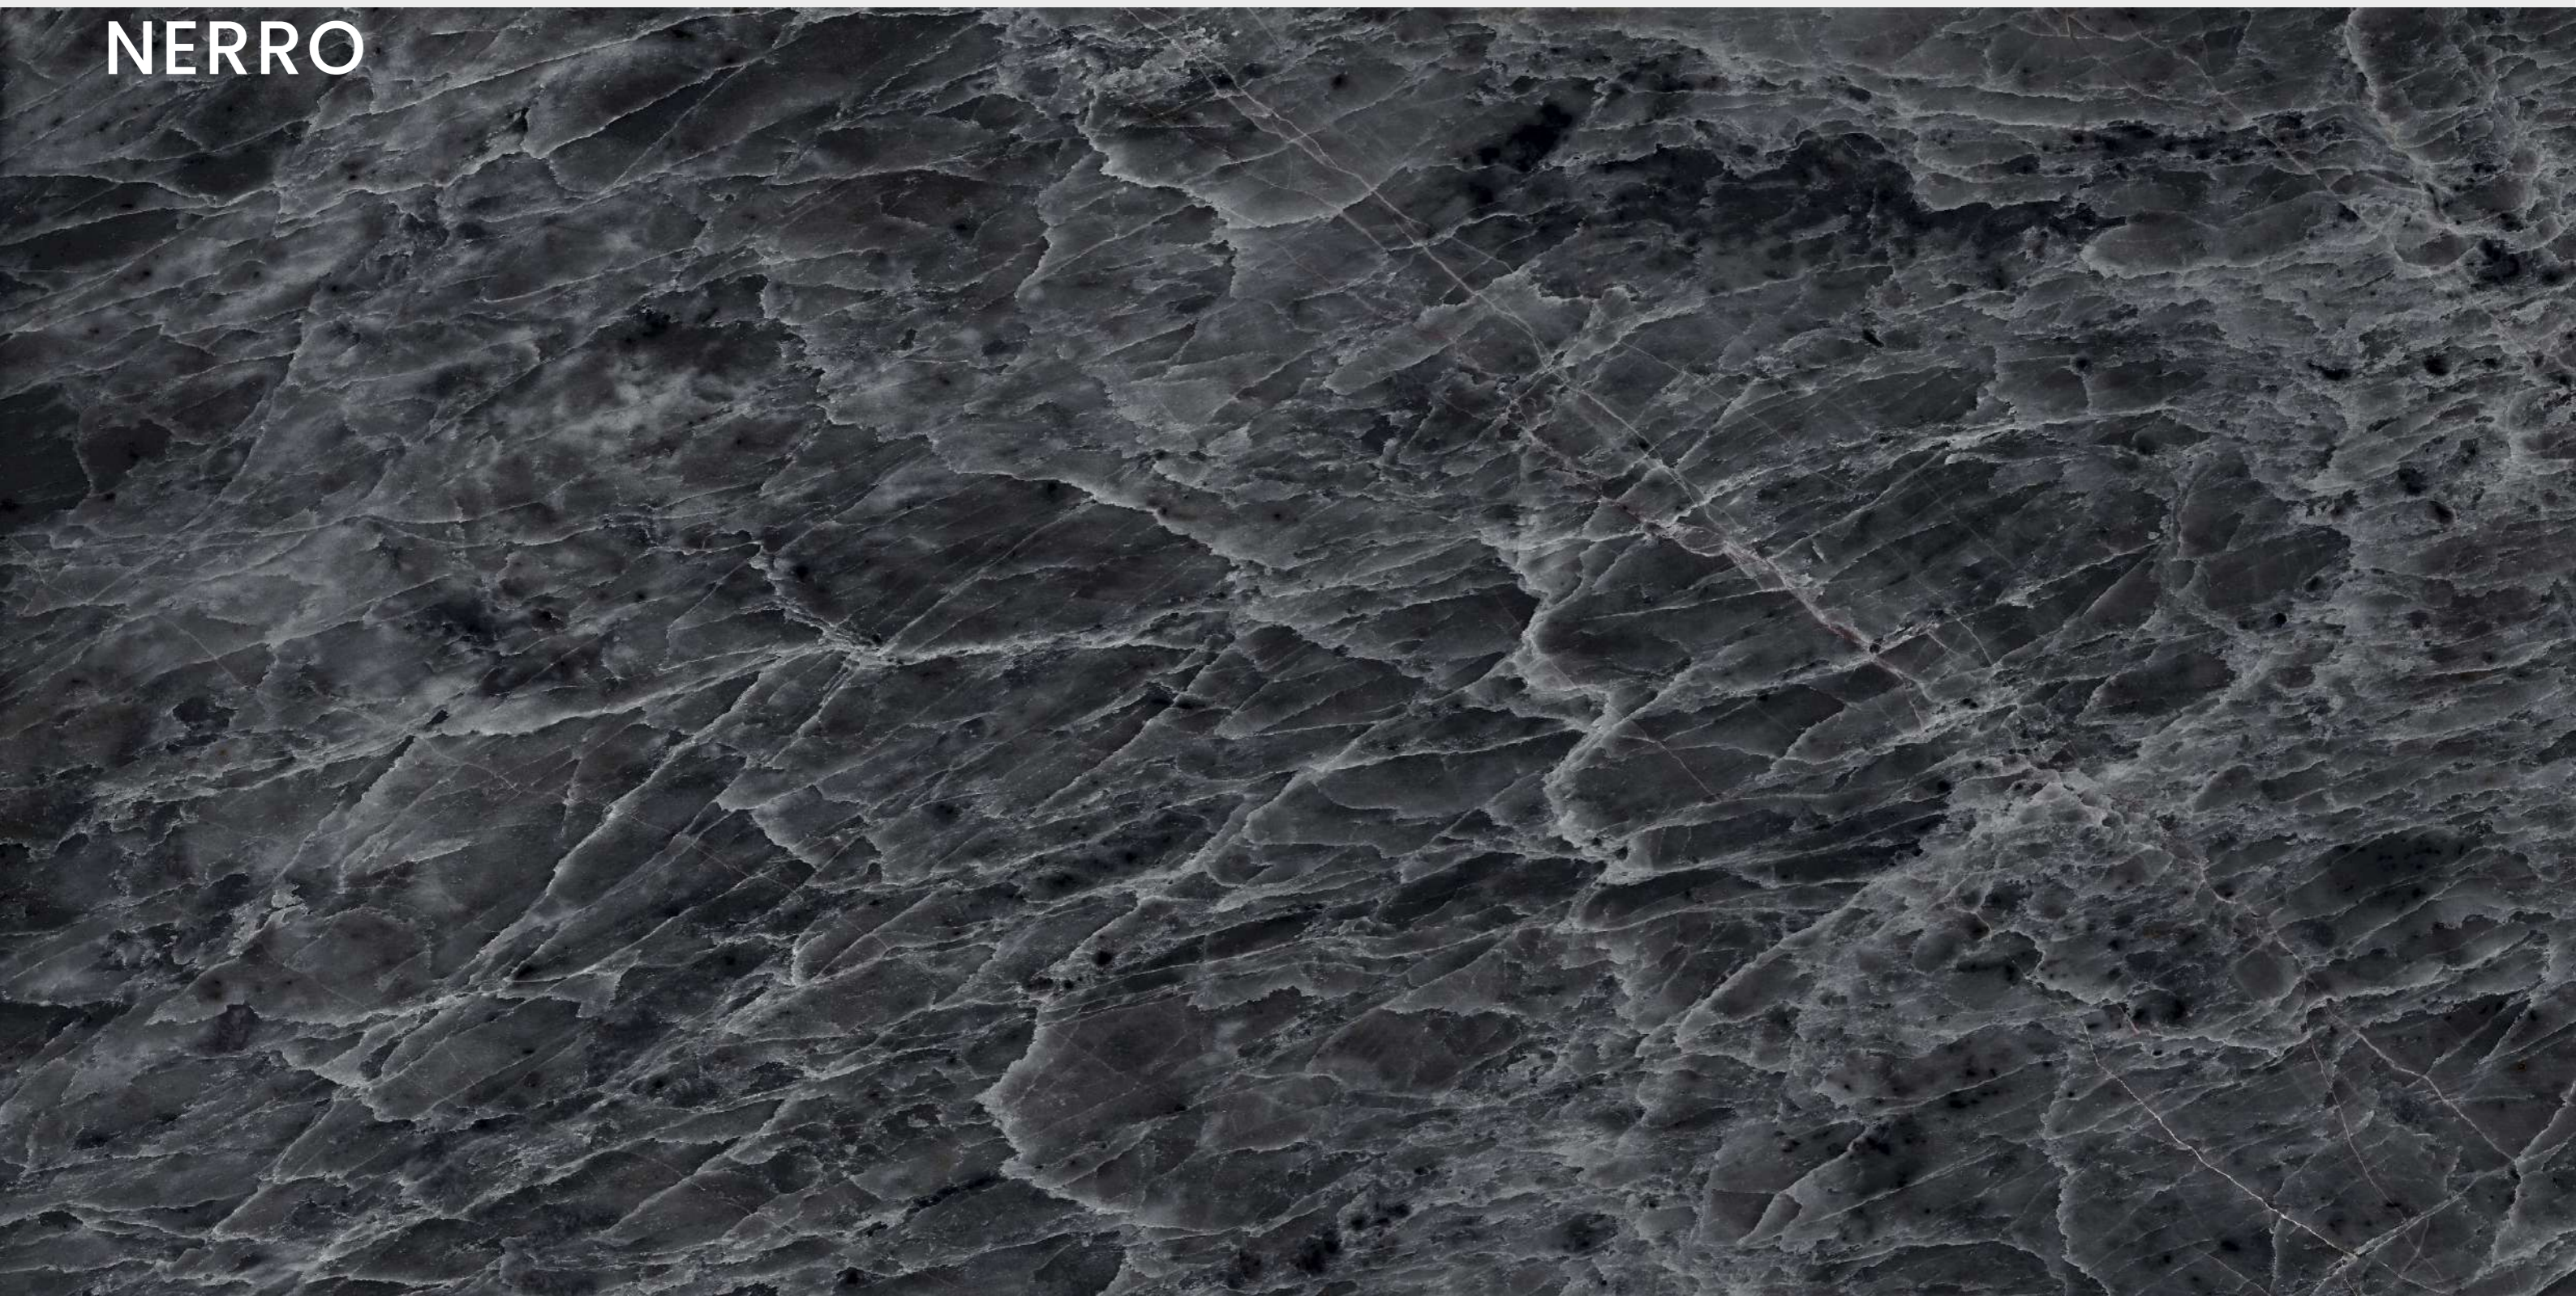

BRUNO BLUE

SIZE
600x
1200MM

Series
GLOSSY

Random
05

**BRUNO
NERRO**

BRUNO NERRO

SIZE
600x
1200MM

Series
GLOSSY