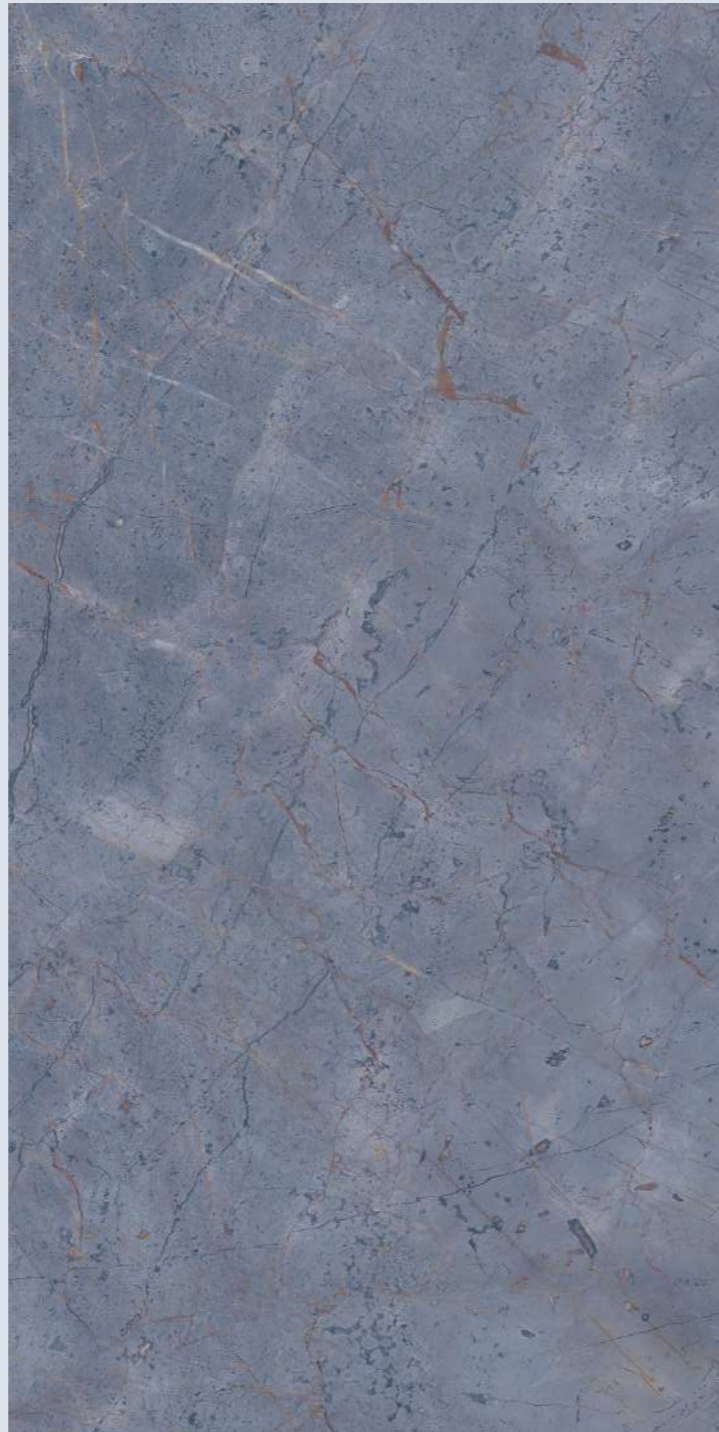

Random
05

ACHROMIC

BLUE

ACHROMIC BLUE

SIZE
600x
1200MM

Series
GLOSSY

Random
05

**ACHROMIC
GREY**