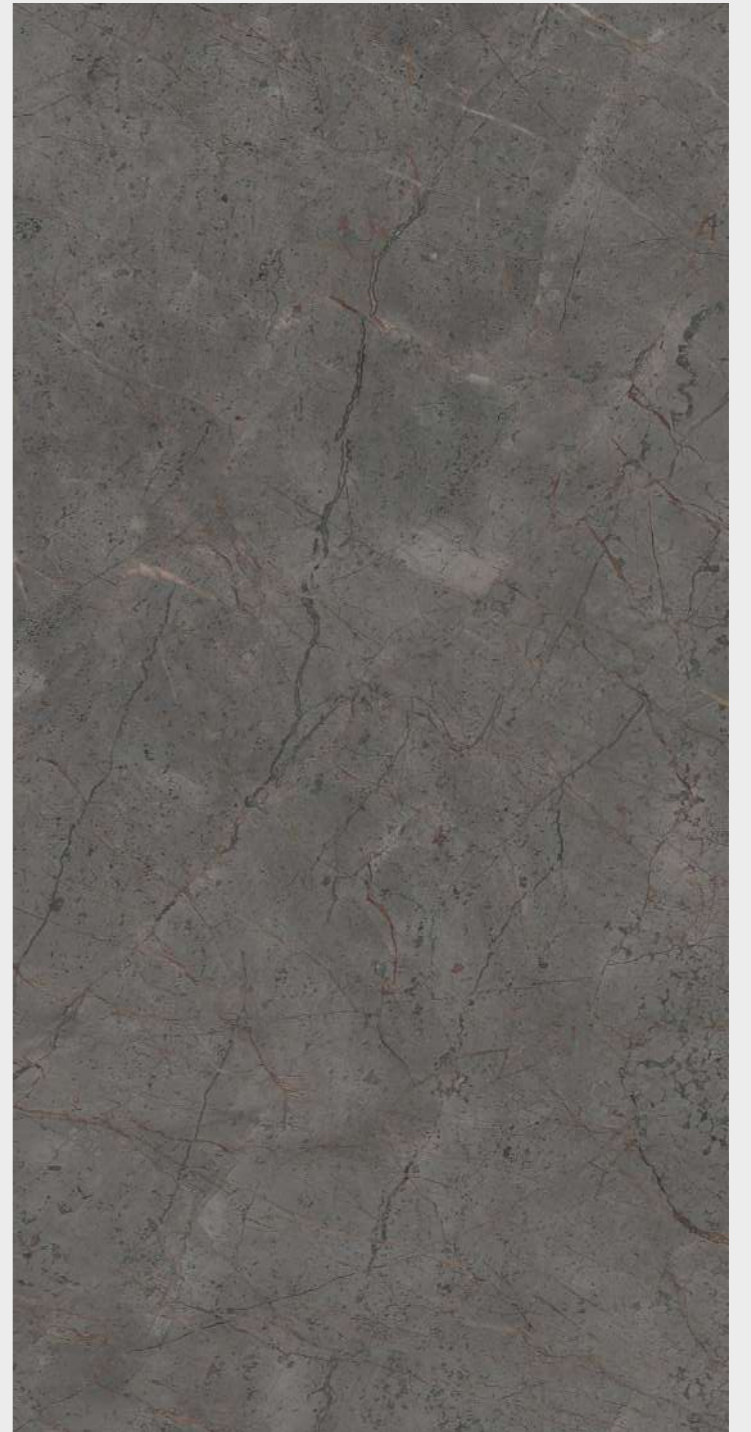

ACHROMIC BLACK

SIZE
600x
1200MM

Series
GLOSSY

Random
05