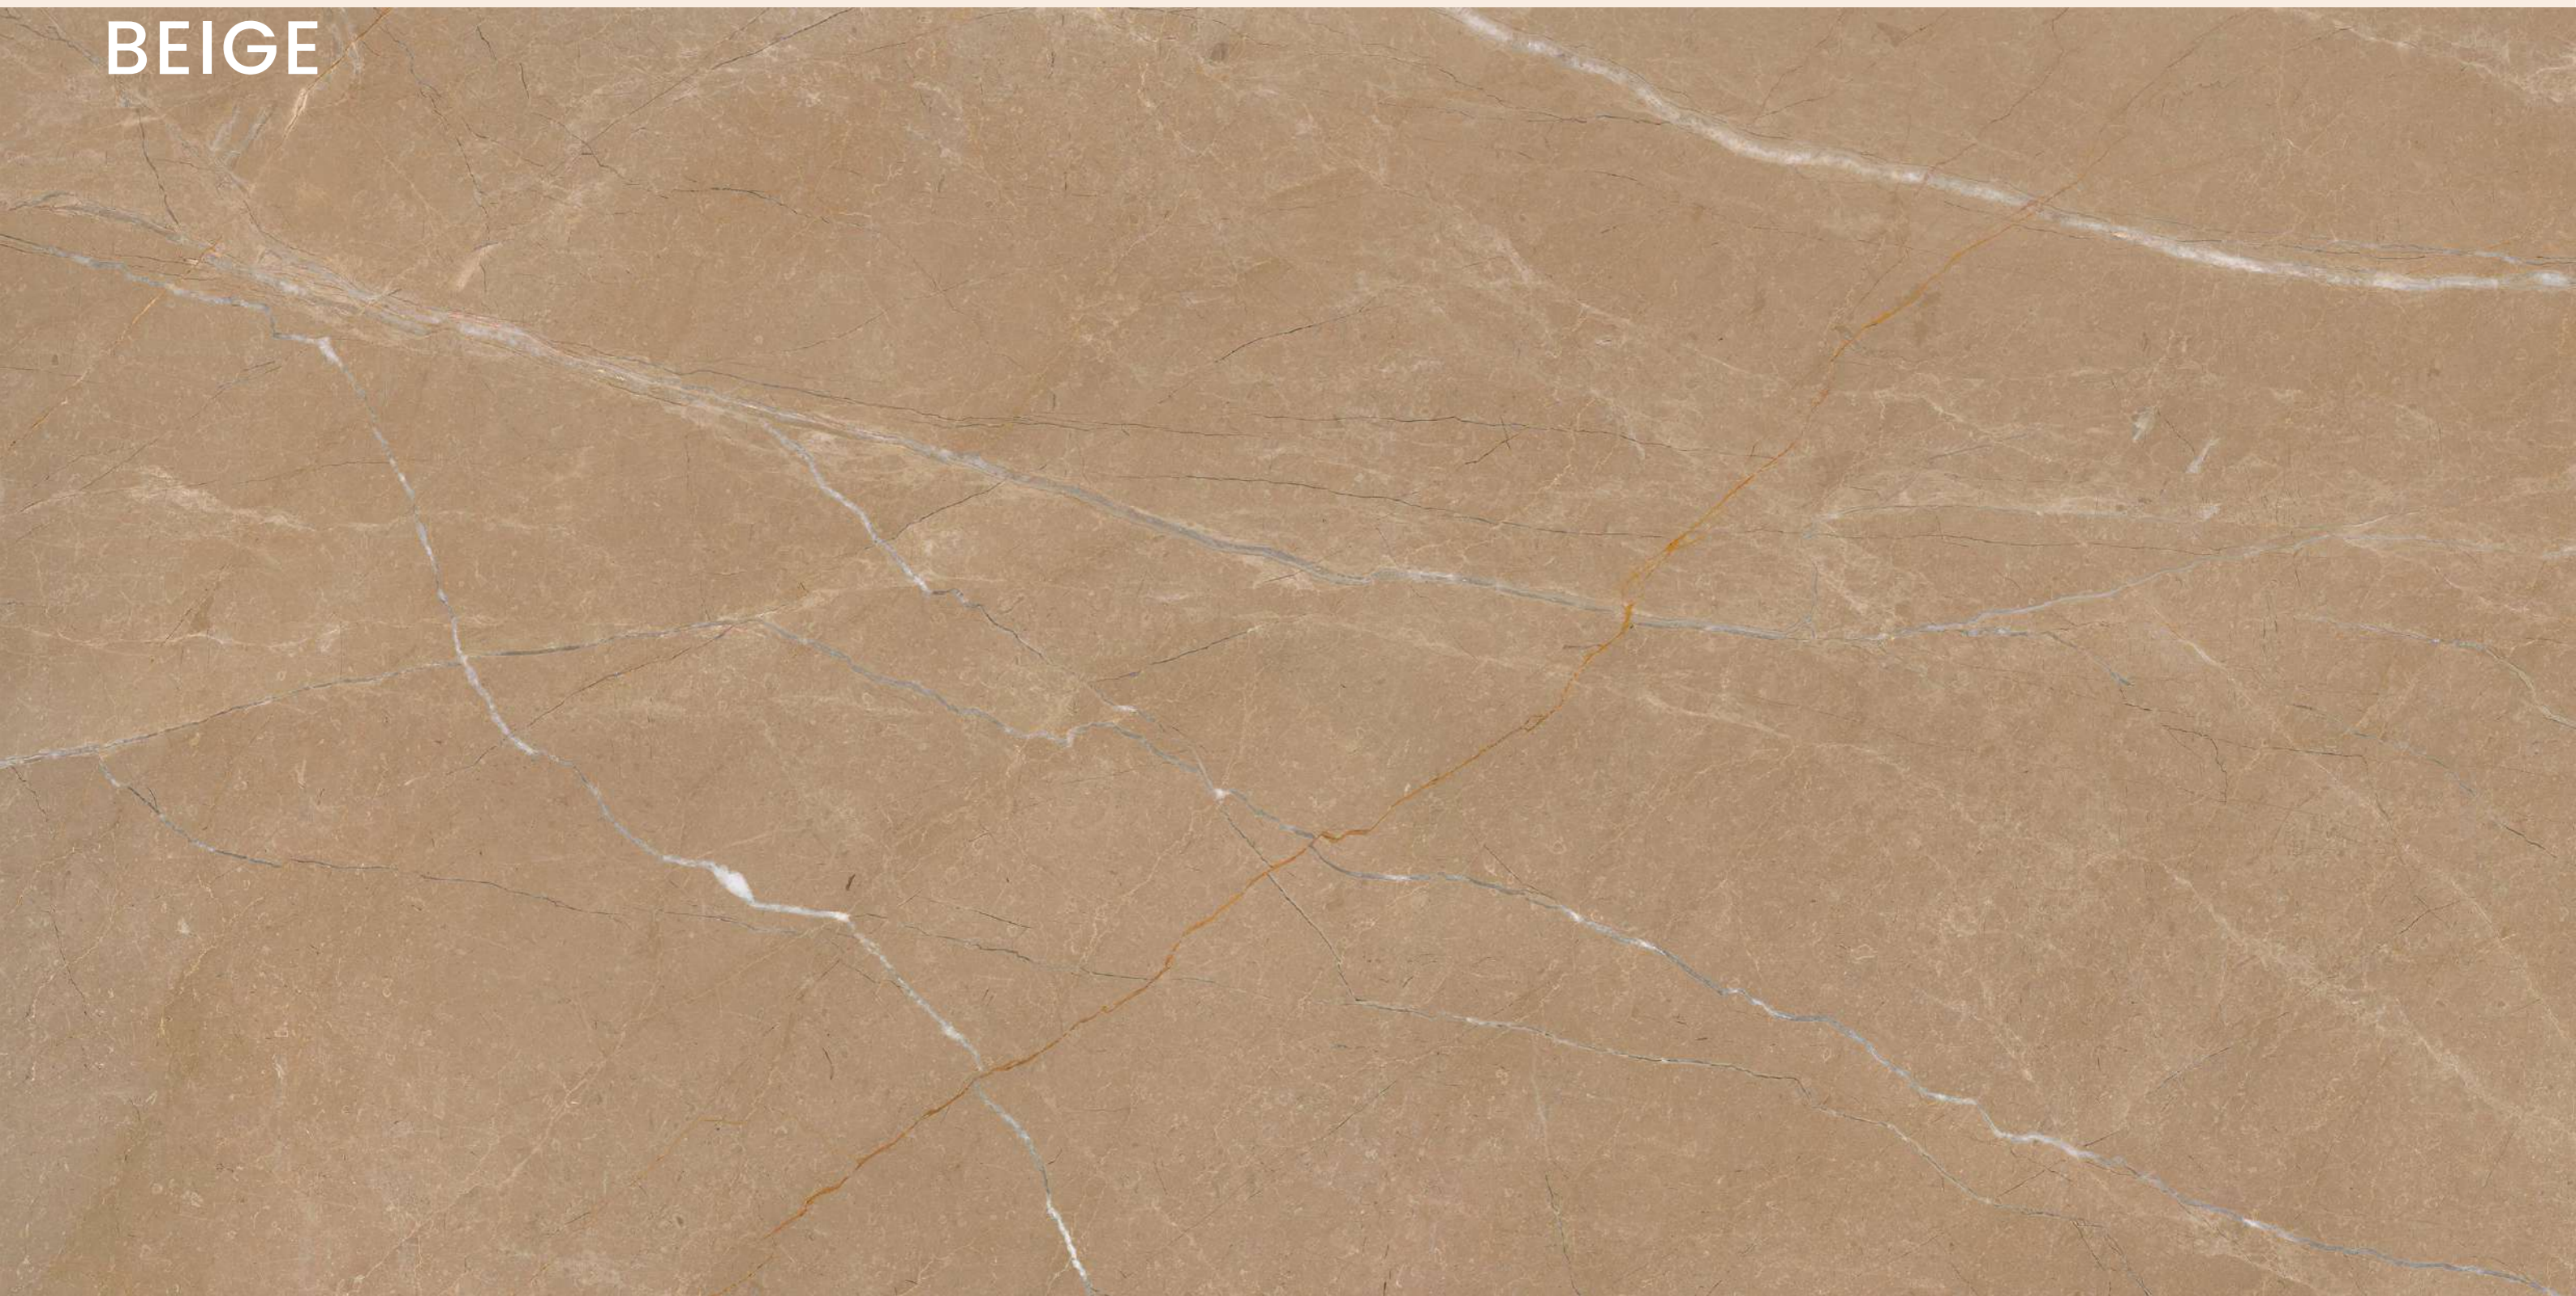

**ARTISTIC
BEIGE**