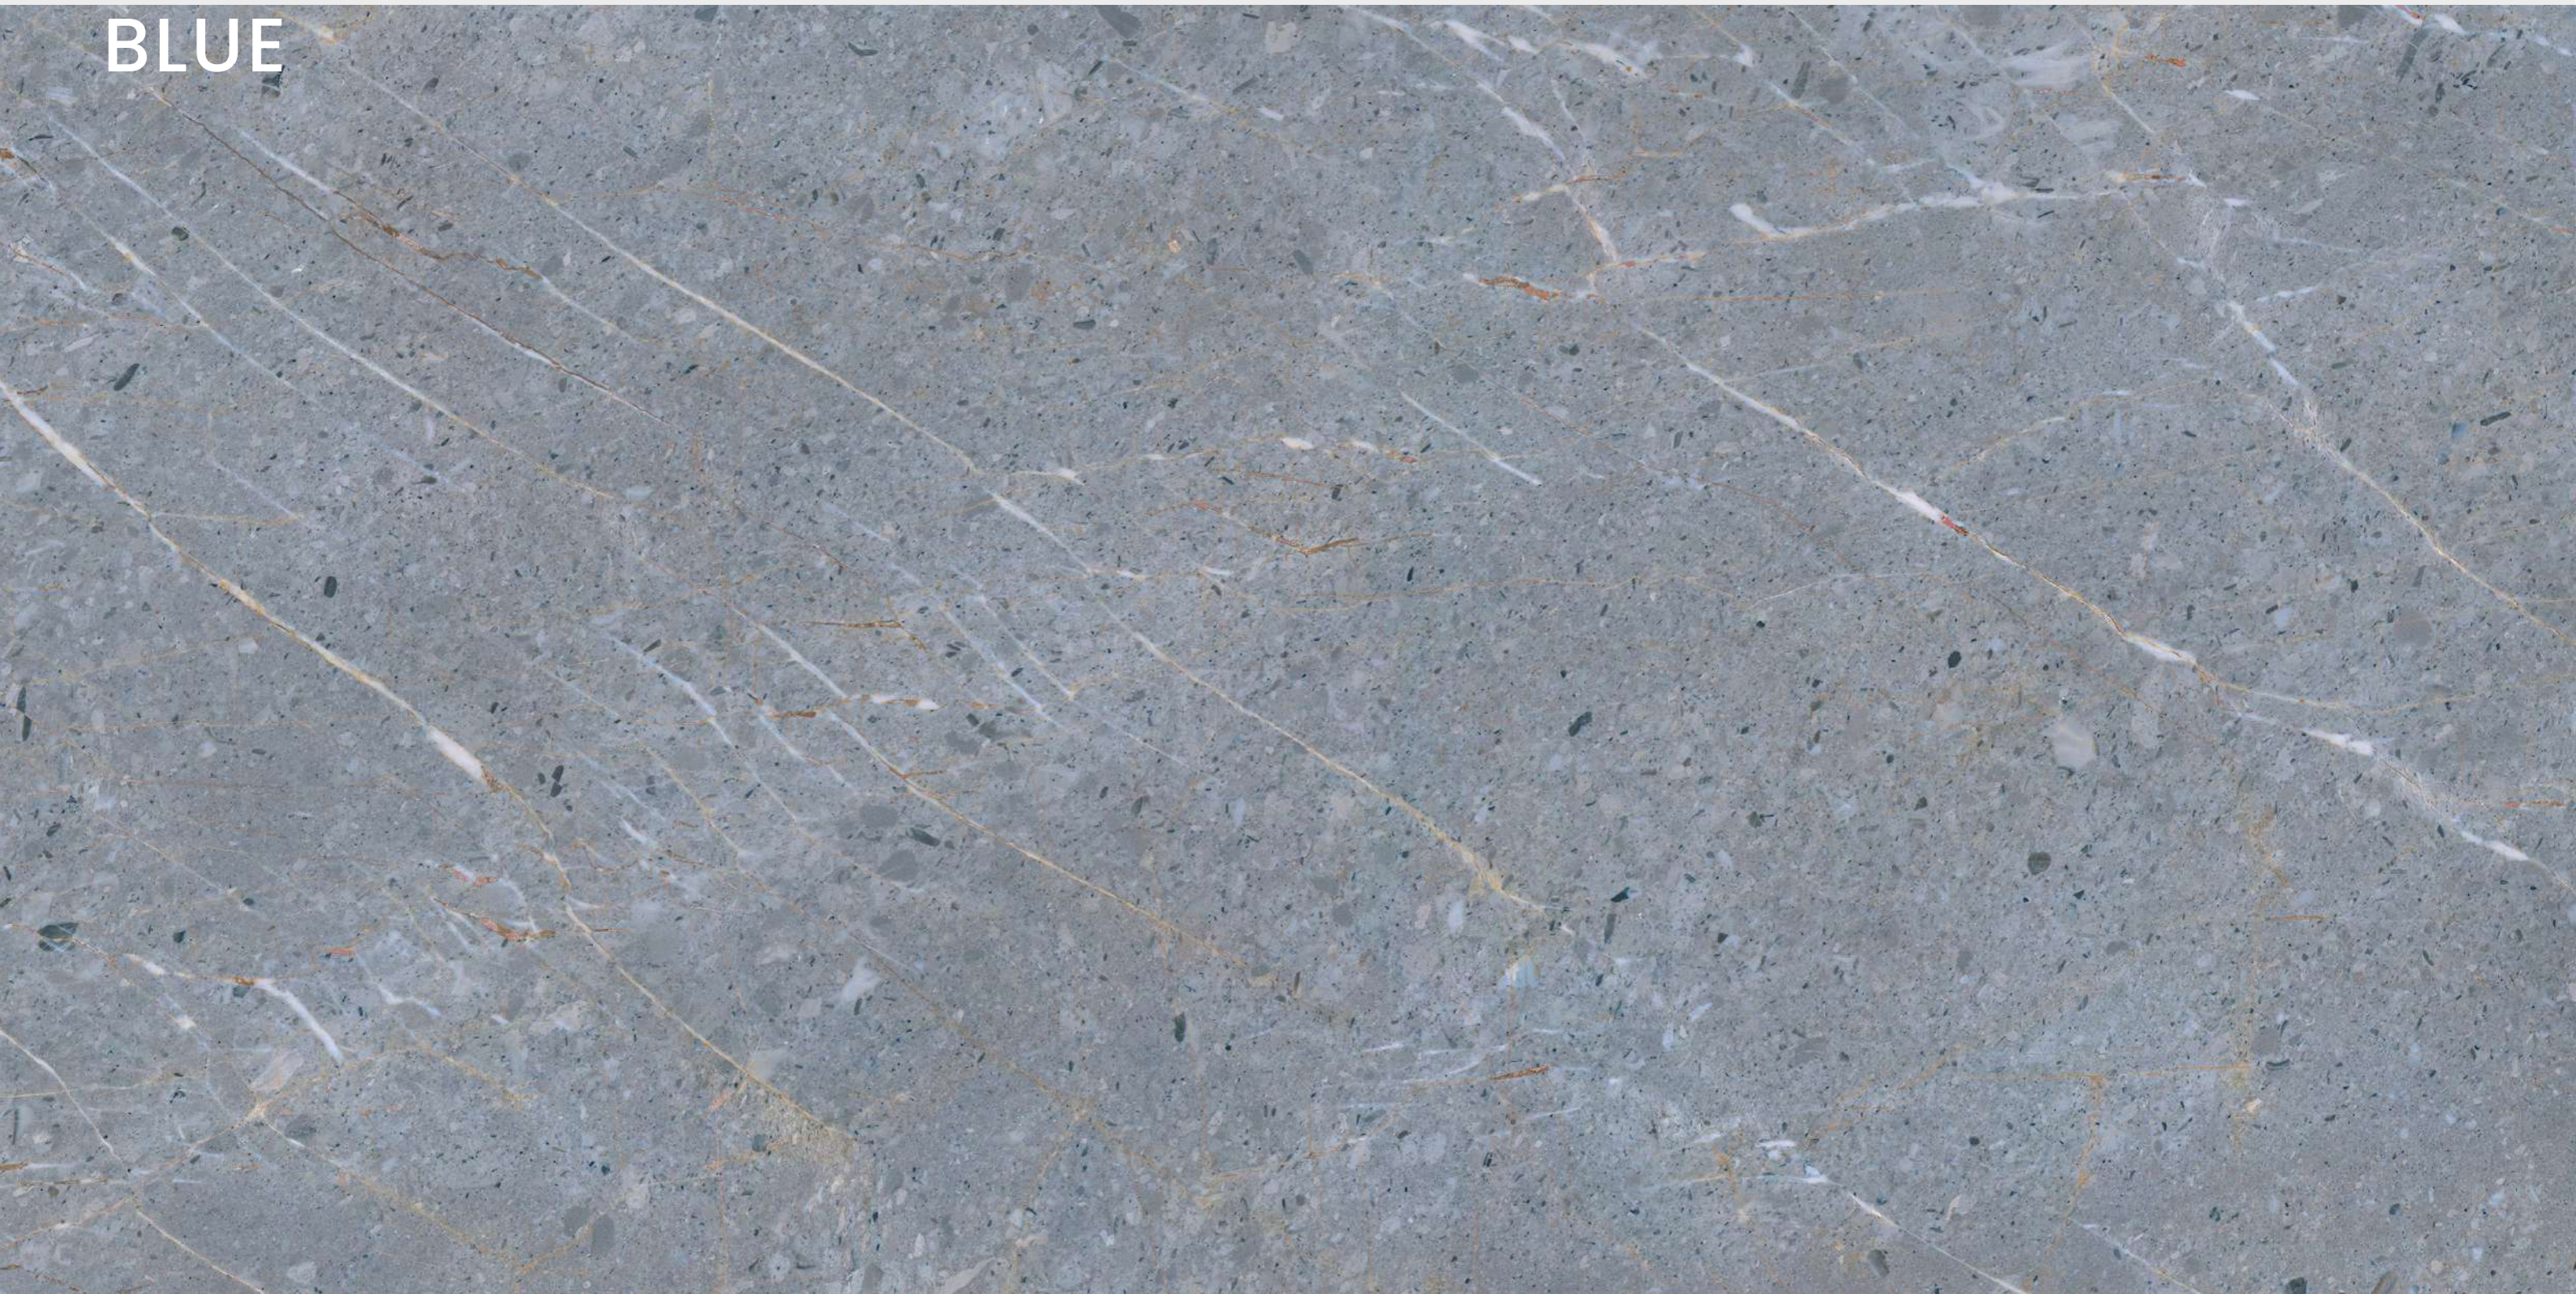

**AFYON
WHITE**

AFYON WHITE

SIZE
600x
1200MM

Series
GLOSSY

Random
05

AFYON
BLUE

AFYON BLUE

SIZE
600x
1200MM