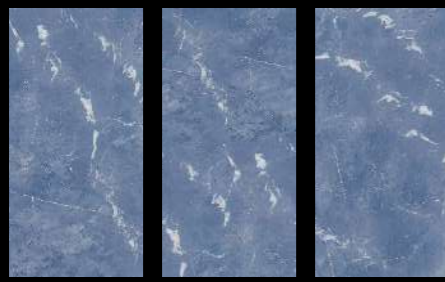

COLORATO
SERIES
600X1200MM

Application

BEDROOM

DINING ROOM

BATHROOM

LIVING ROOM

KITCHEN