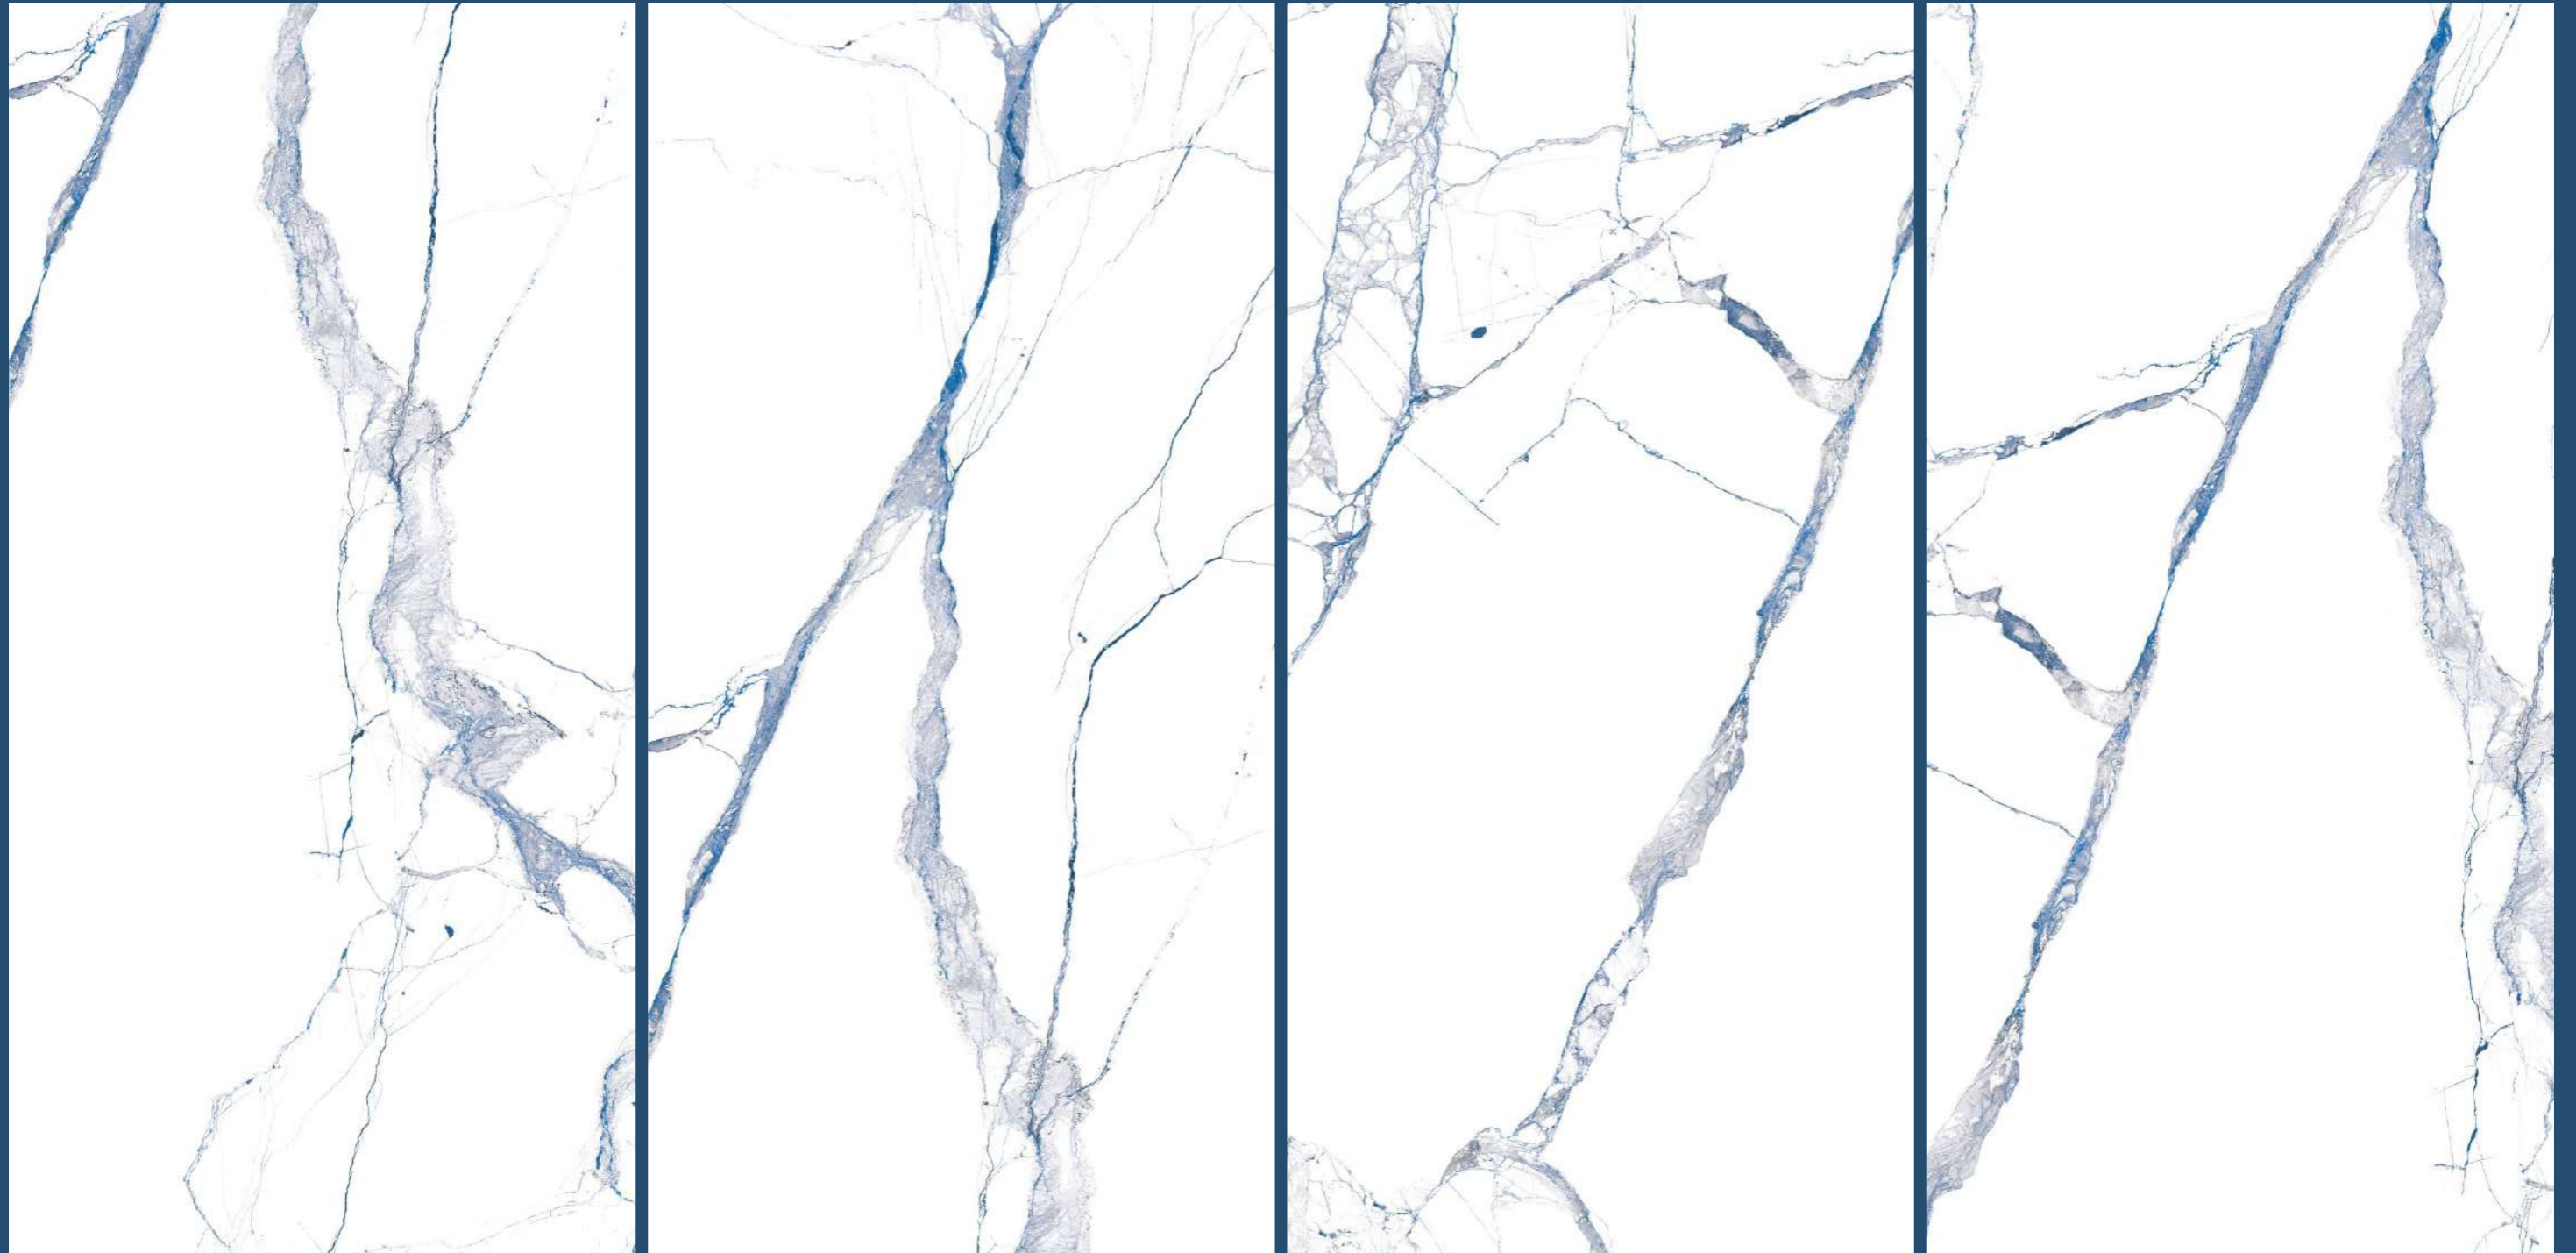

ALFA KLEIN
BLUE

SIZE
600x
1200MM

Series
GLOSSY

Random
04

ALFA KLEIN BLUE

ALFA
SILVER

ALFA SILVER

SIZE
600x
1200MM