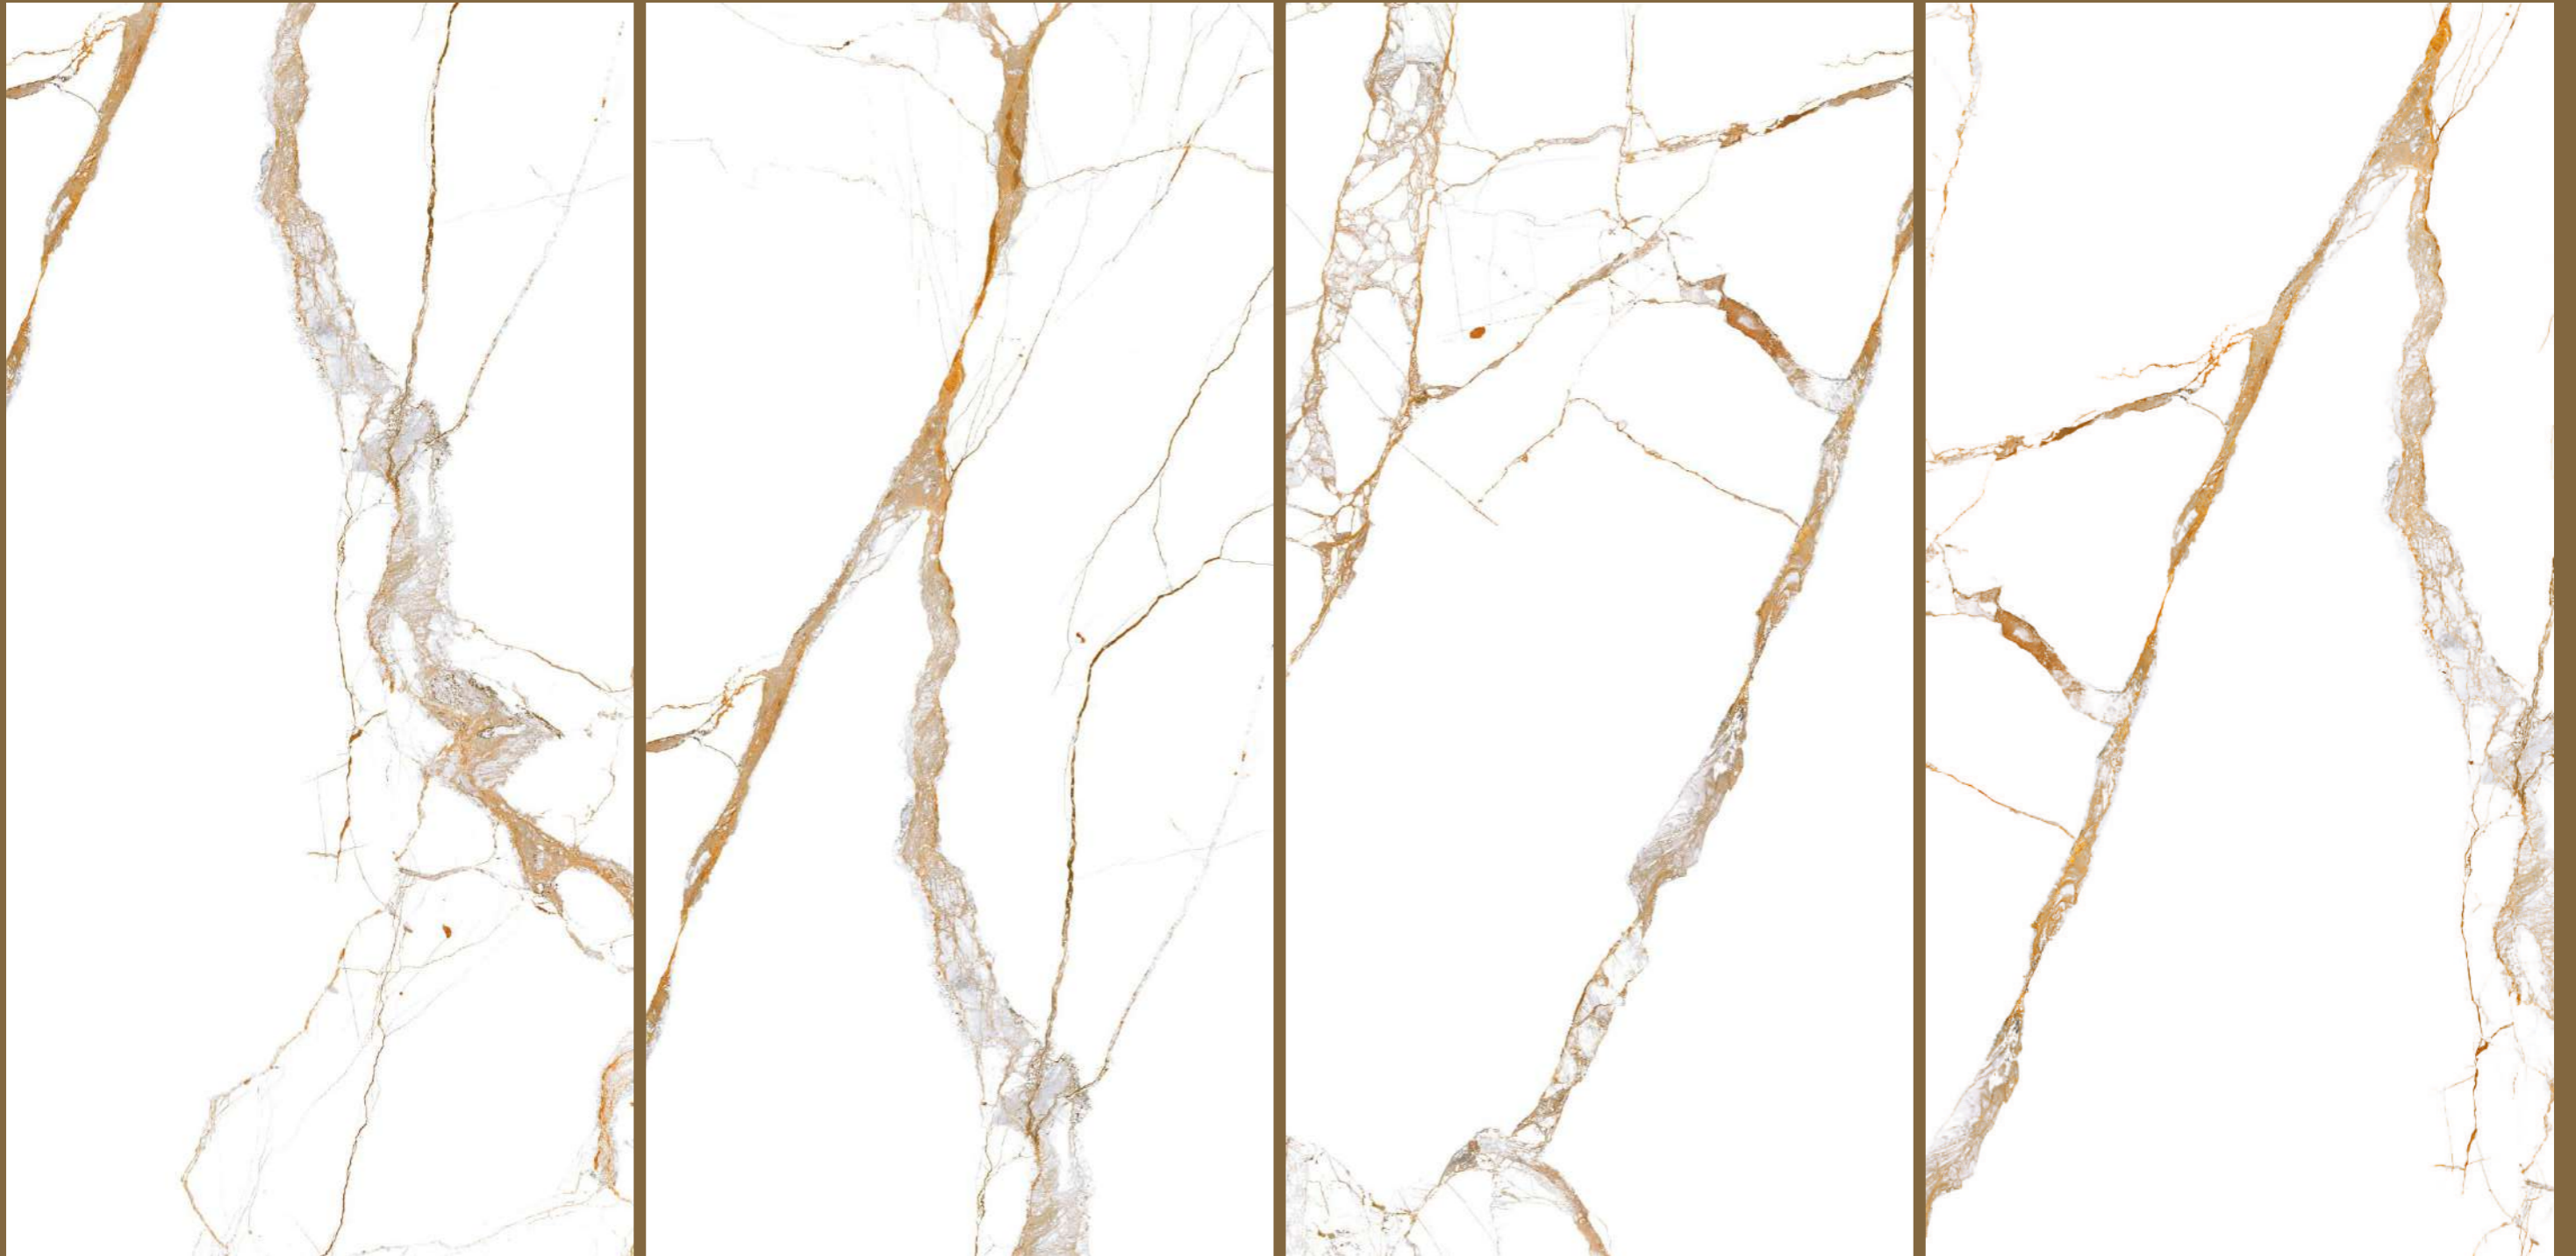

Series
GLOSSY

Random
04

ALFA
TIGER

ALFA TIGER

SIZE
600x
1200MM

Series
GLOSSY

Random
04

ALFREDO
LIGHT