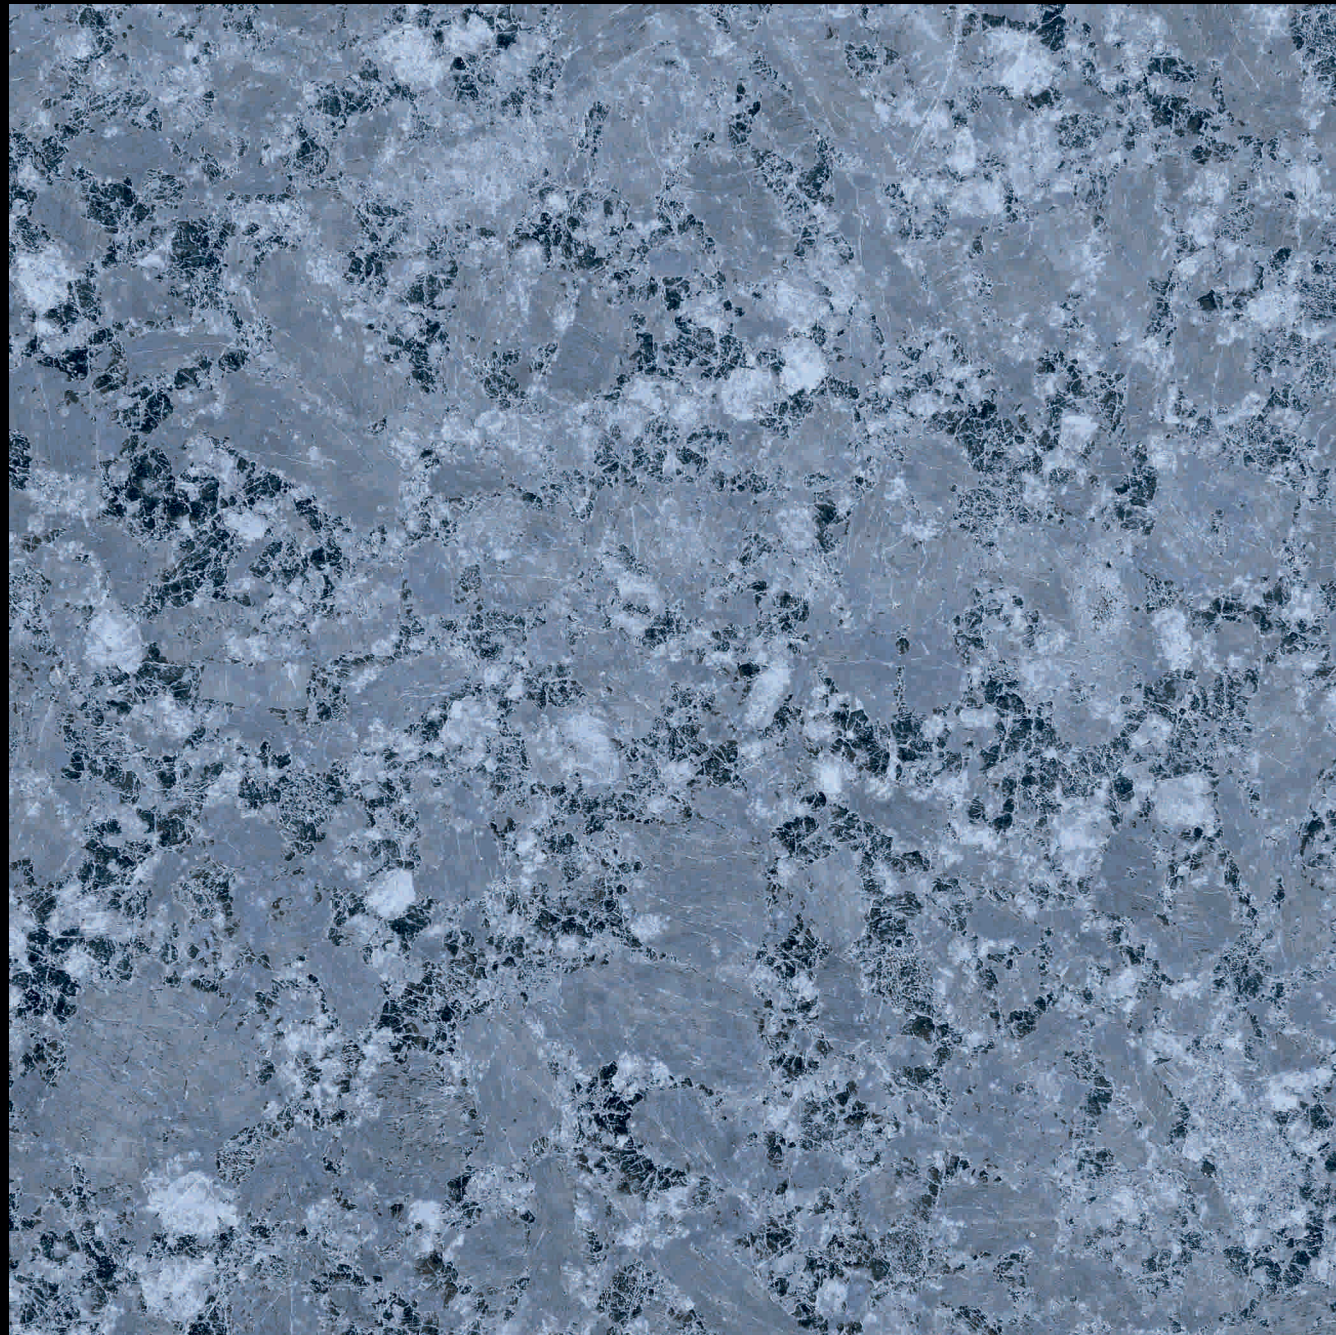

GVT | DOUBLE | 600 x
PGVT | CHARGED | 600mm

440-Galaxy Blue

- 100% Replacement for Italian Marble
- Water Absorption $\leq 0.5\%$
- Zero Maintenance
- Stain Class 5 Resistant
- Eco Friendly
- Divine Glossiness
- Fire Resistant
- Frost Resistant