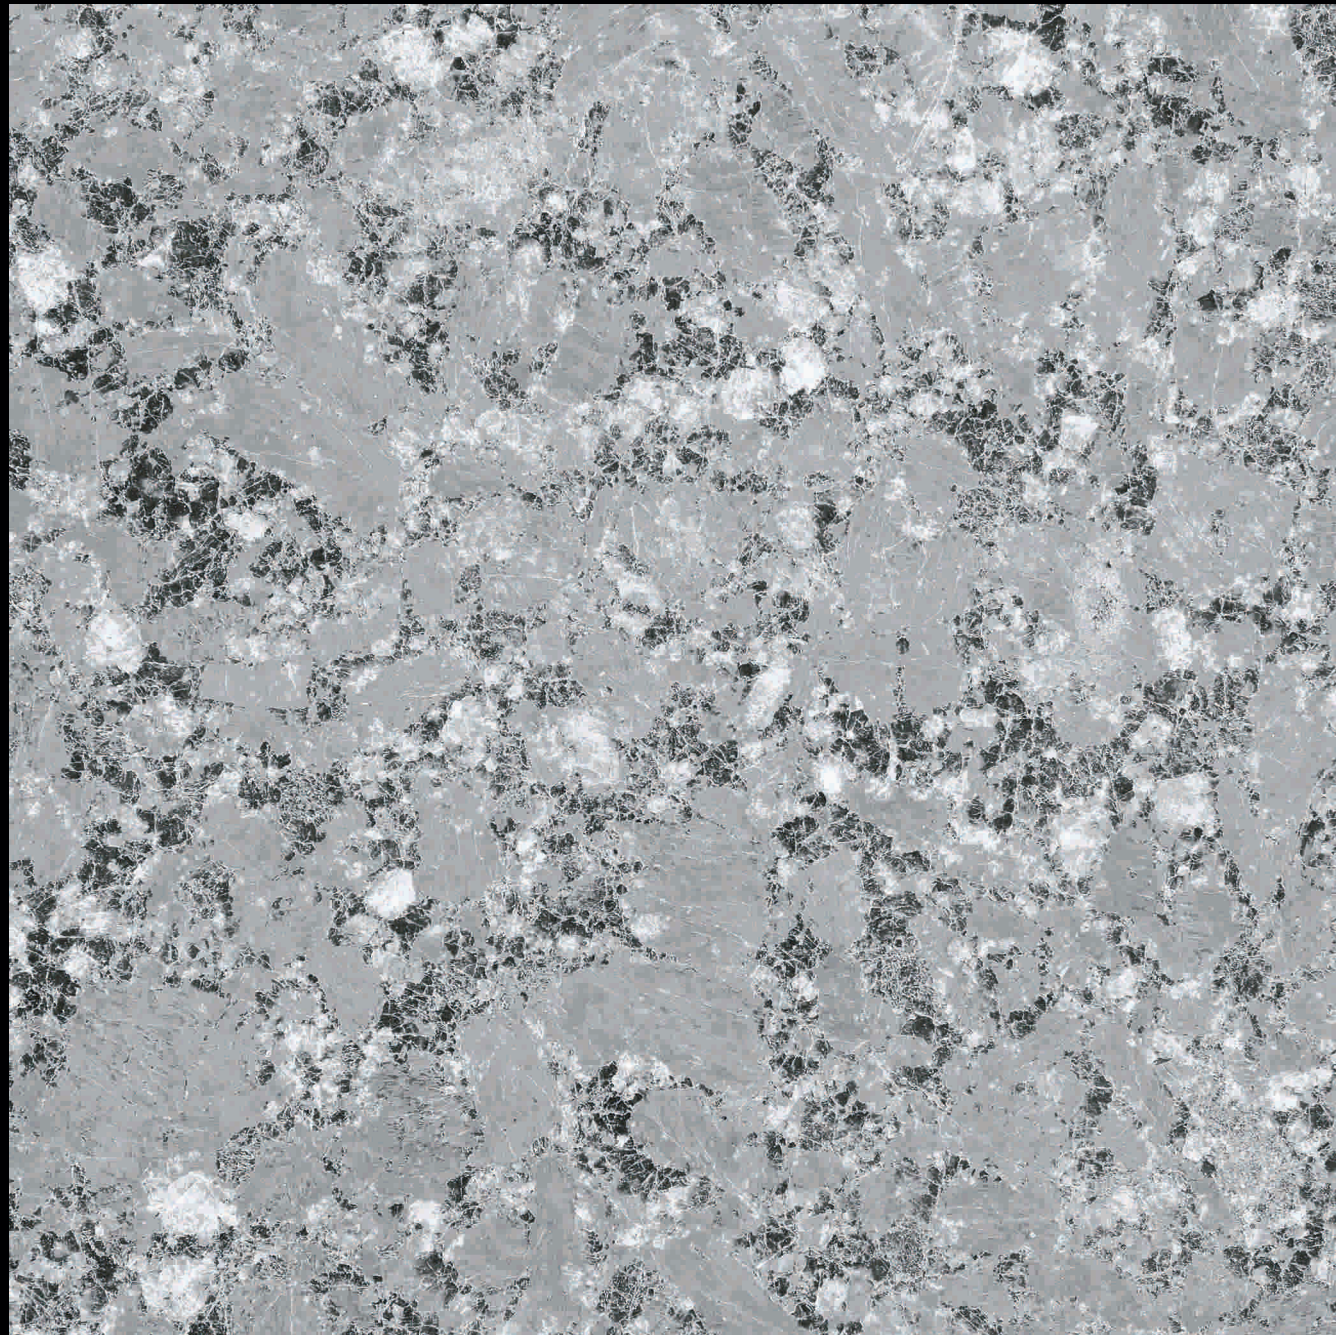

GVT | DOUBLE | 600 x
PGVT | CHARGED | 600mm

443-Galaxy Grey

- 100% Replacement for Italian Marble
- Water Absorption $\leq 0.5\%$
- Zero Maintenance
- Stain Class 5 Resistant
- Eco Friendly
- Divine Glossiness
- Fire Resistant
- Frost Resistant