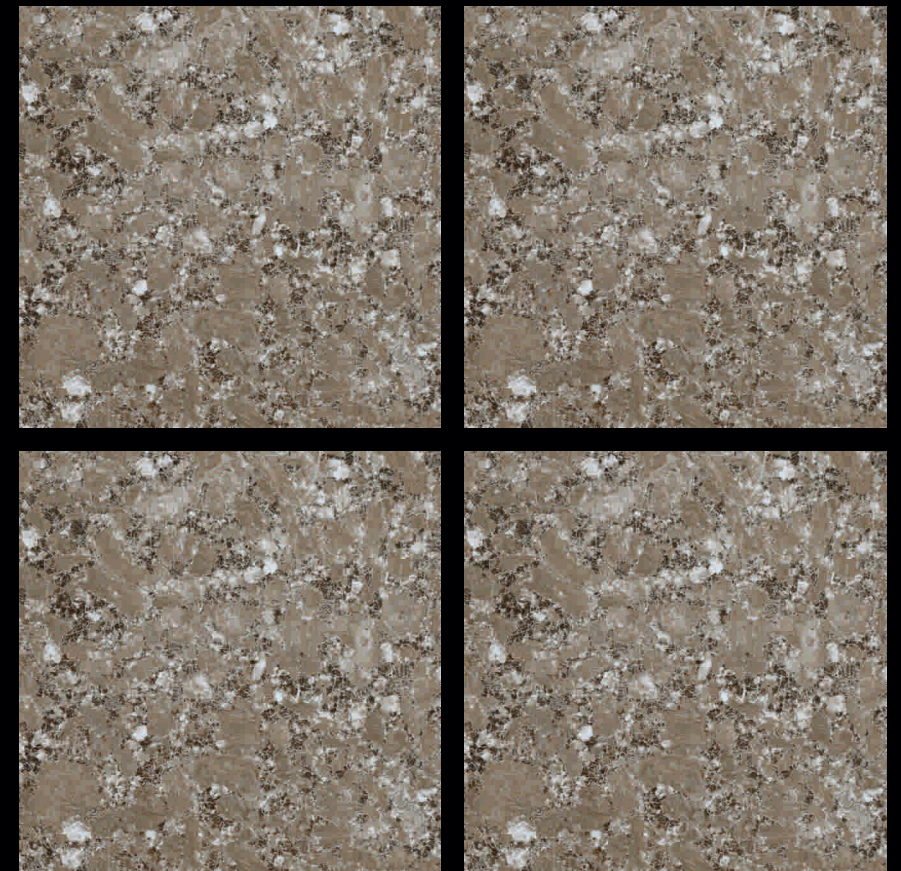

GVT | DOUBLE | 600 x
PGVT | CHARGED | 600mm

442-Galaxy Choco

- 100% Replacement for Italian Marble
- Water Absorption $\leq 0.5\%$
- Zero Maintenance
- Stain Class 5 Resistant
- Eco Friendly
- Divine Glossiness
- Fire Resistant
- Frost Resistant