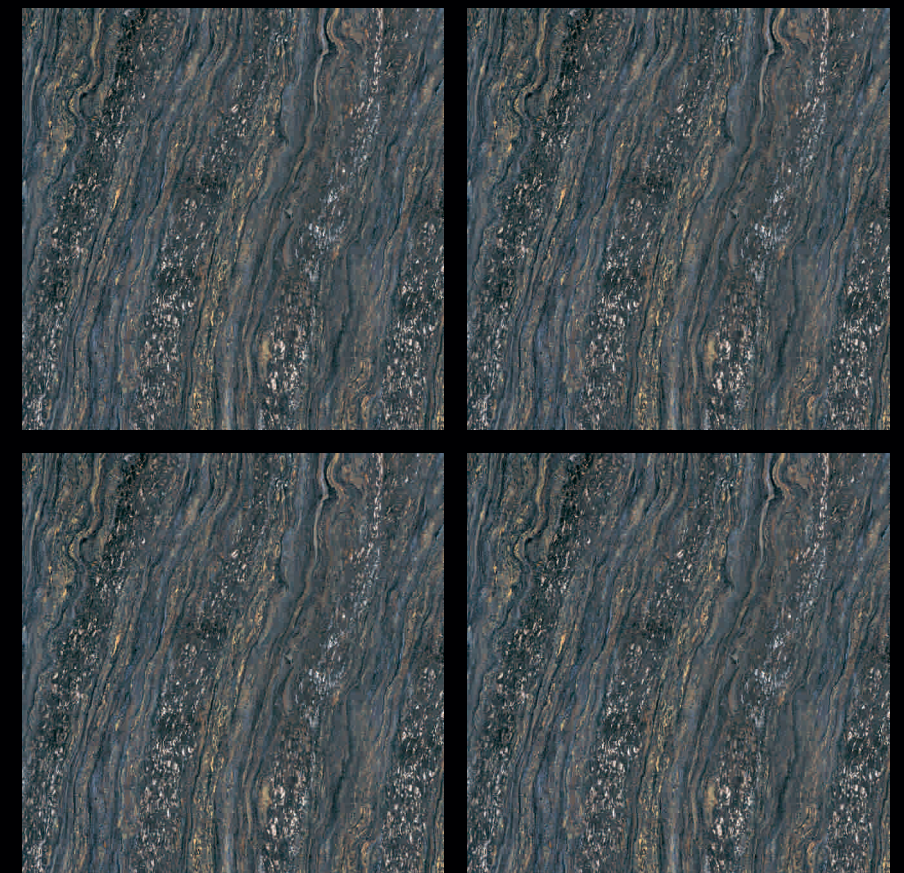

GVT | DOUBLE | 600 x
PGVT | CHARGED | 600mm

418-Alps Blue

- 100% Replacement for Italian Marble
- Water Absorption $\leq 0.5\%$
- Zero Maintenance
- Stain Class 5 Resistant
- Eco Friendly
- Divine Glossiness
- Fire Resistant
- Frost Resistant