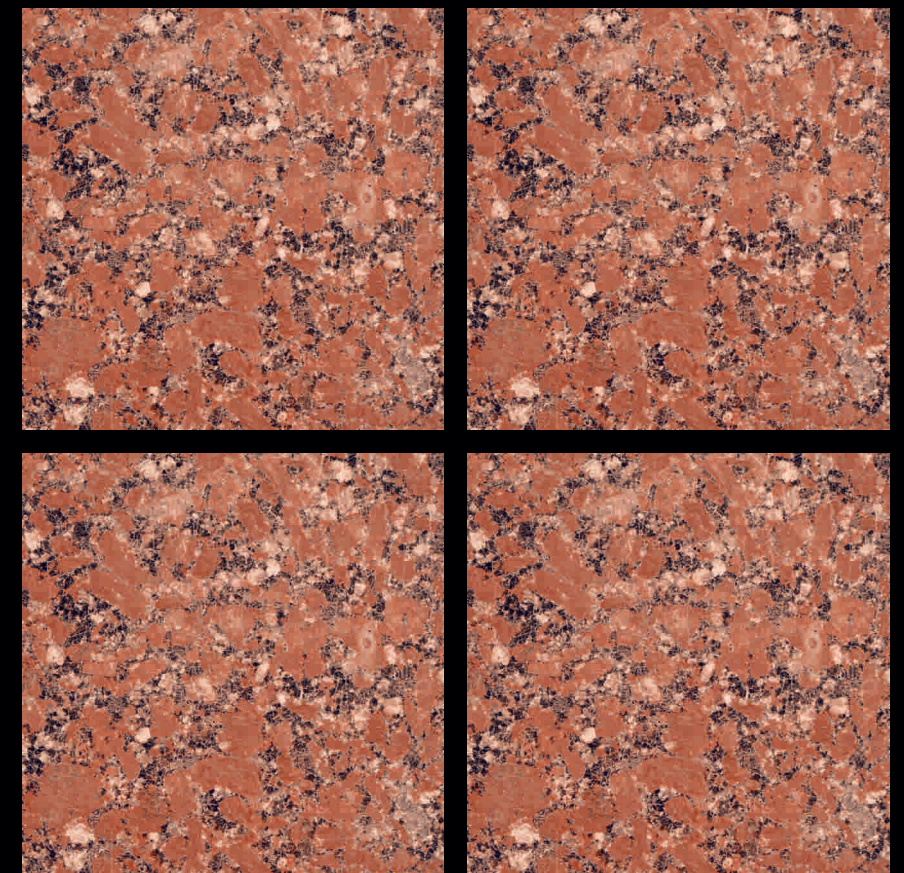

GVT | DOUBLE | 600 x
PGVT | CHARGED | 600mm

444-Galaxy Red

- 100% Replacement for Italian Marble
- Water Absorption $\leq 0.5\%$
- Zero Maintenance
- Stain Class 5 Resistant
- Eco Friendly
- Divine Glossiness
- Fire Resistant
- Frost Resistant