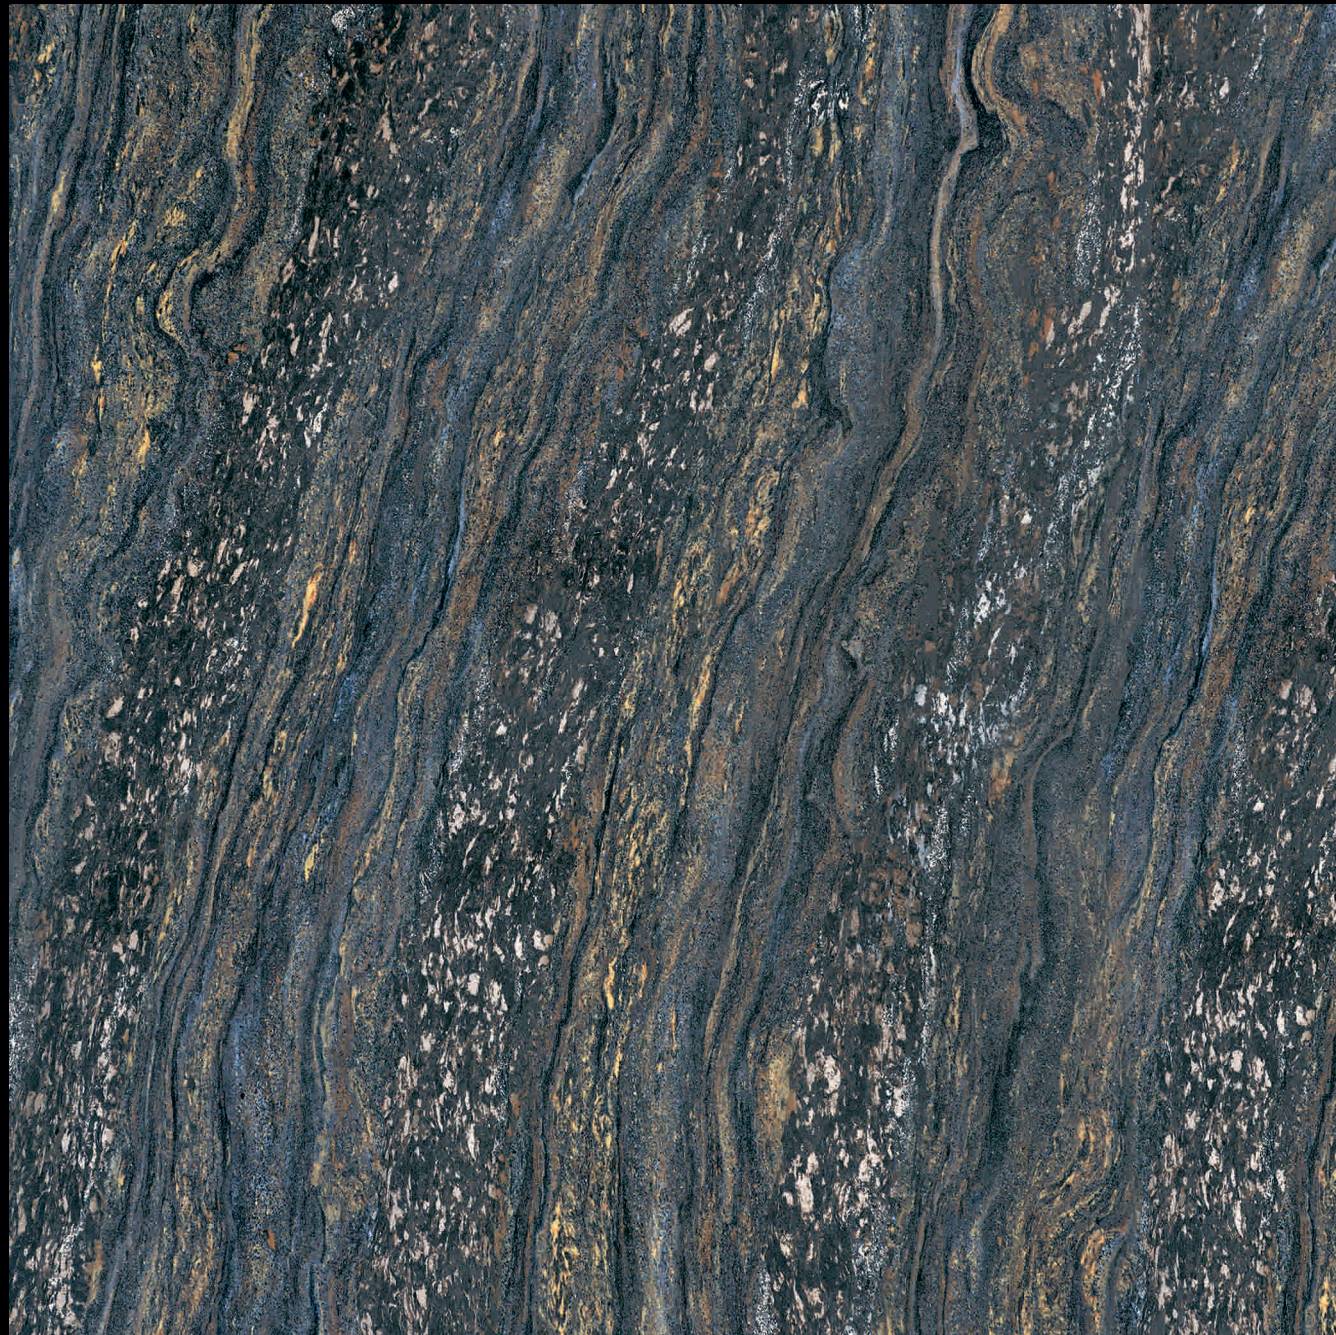

GVT | DOUBLE | 600 x
PGVT | CHARGED | 600mm

418-Alps Blue

- 100% Replacement for Italian Marble
- Water Absorption $\leq 0.5\%$
- Zero Maintenance
- Stain Class 5 Resistant
- Eco Friendly
- Divine Glossiness
- Fire Resistant
- Frost Resistant