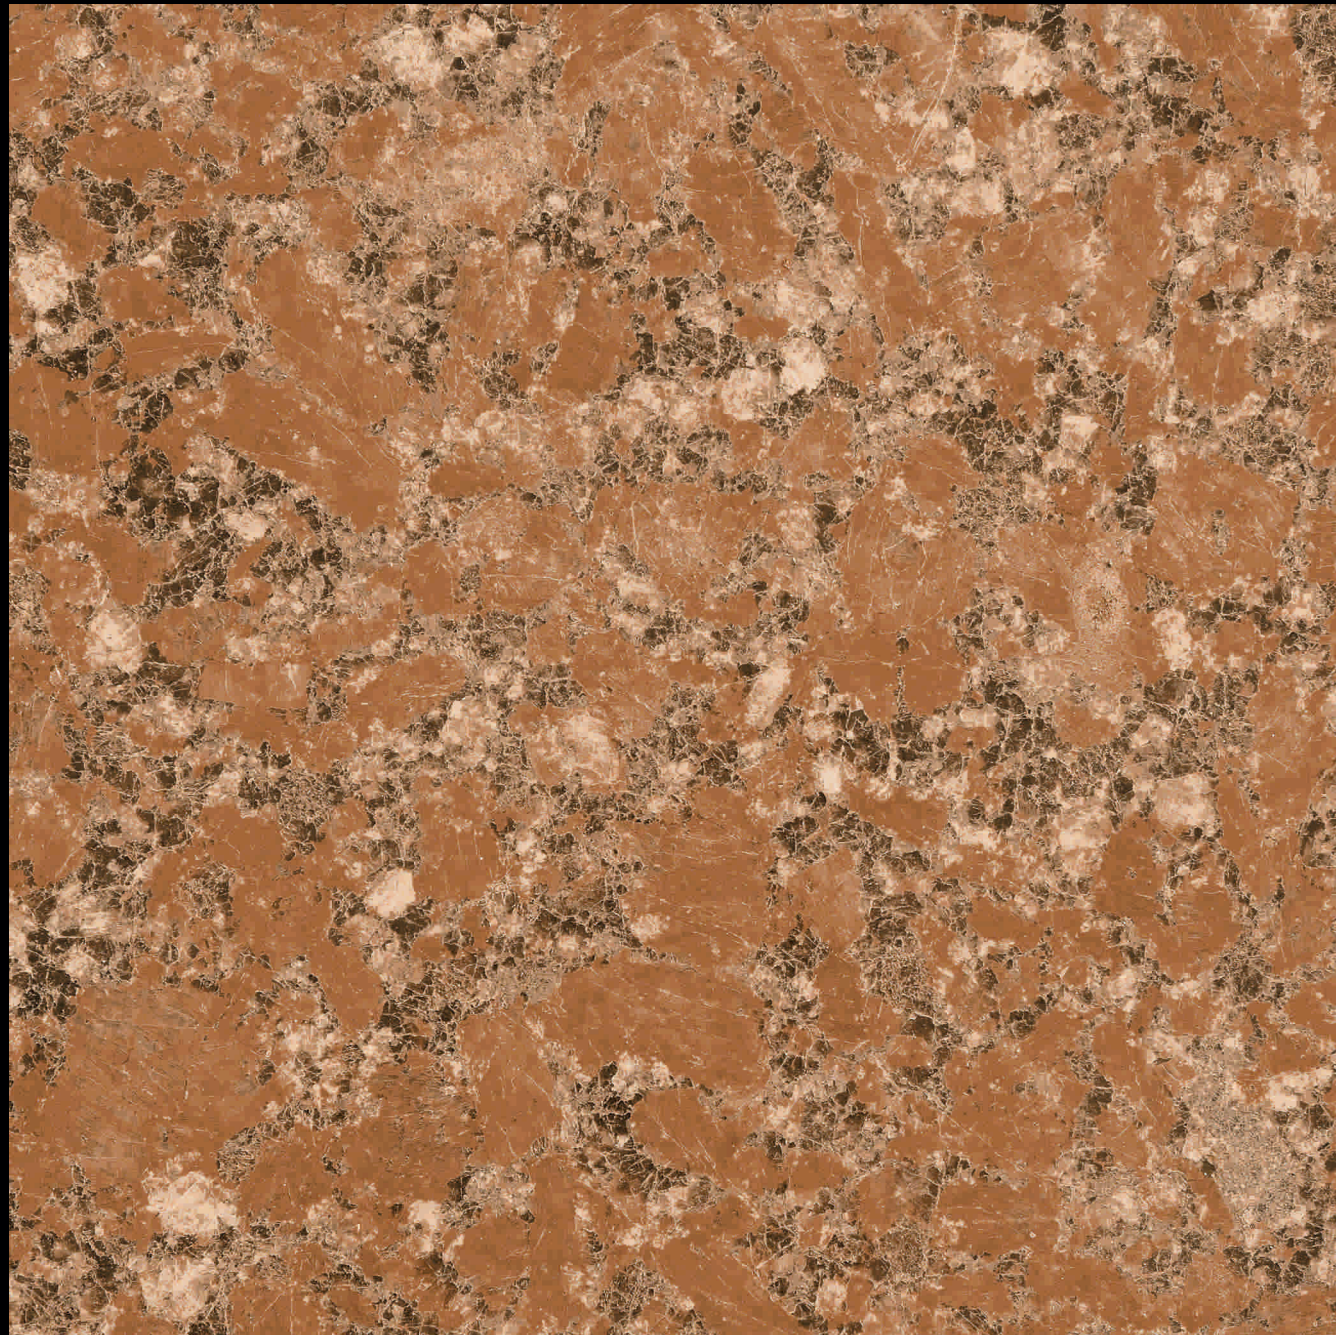

GVT | DOUBLE | 600 x
PGVT | CHARGED | 600mm

441-Galaxy Brown

- 100% Replacement for Italian Marble
- Water Absorption $\leq 0.5\%$
- Zero Maintenance
- Stain Class 5 Resistant
- Eco Friendly
- Divine Glossiness
- Fire Resistant
- Frost Resistant