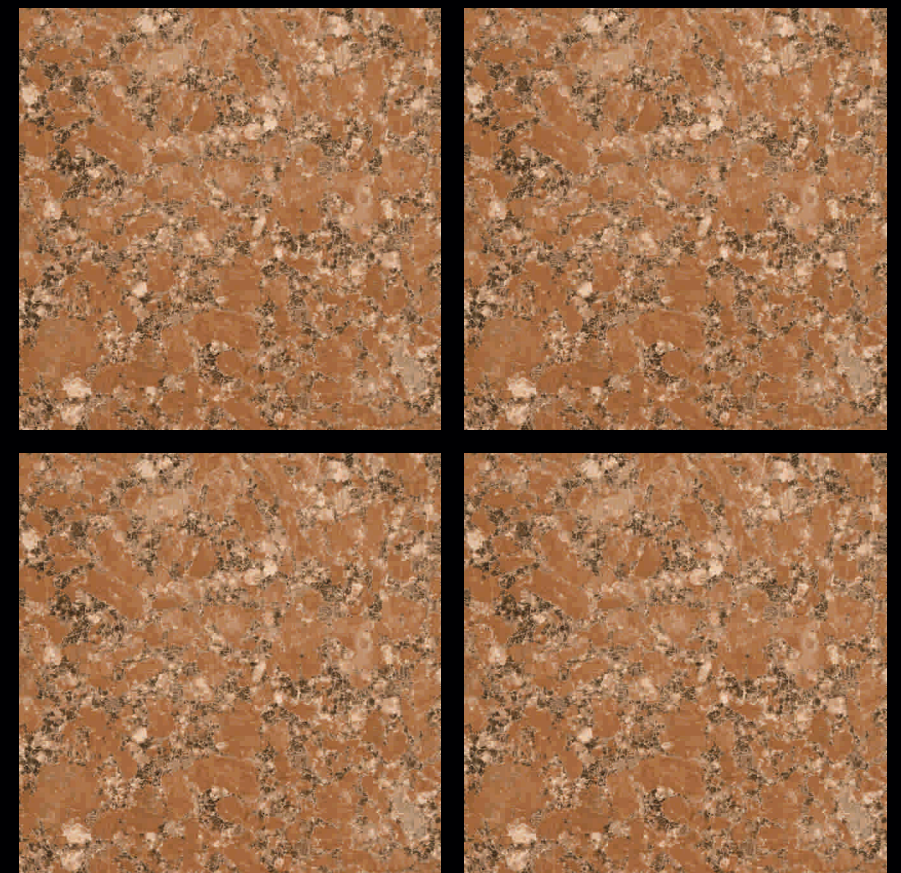

GVT | DOUBLE | 600 x
PGVT | CHARGED | 600mm

441-Galaxy Brown

- 100% Replacement for Italian Marble
- Water Absorption $\leq 0.5\%$
- Zero Maintenance
- Stain Class 5 Resistant
- Eco Friendly
- Divine Glossiness
- Fire Resistant
- Frost Resistant