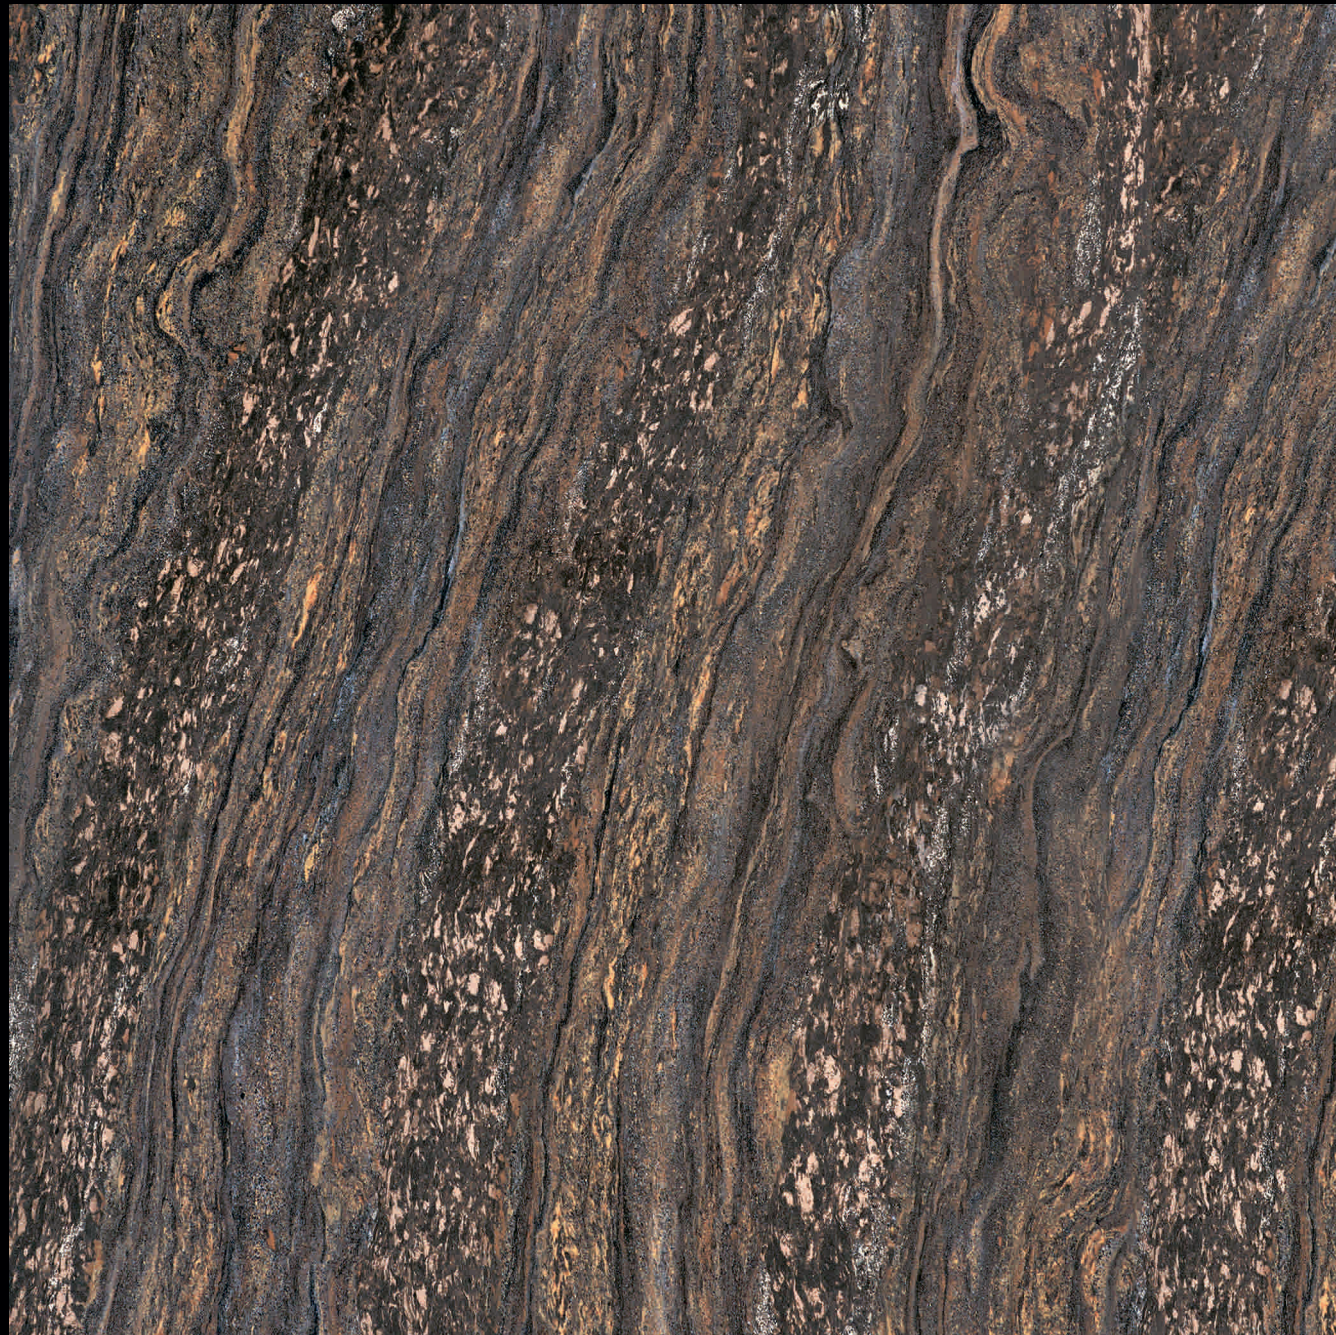

GVT | DOUBLE | 600 x
PGVT | CHARGED | 600mm

419-Alps Brown

- 100% Replacement for Italian Marble
- Water Absorption $\leq 0.5\%$
- Zero Maintenance
- Stain Class 5 Resistant
- Eco Friendly
- Divine Glossiness
- Fire Resistant
- Frost Resistant