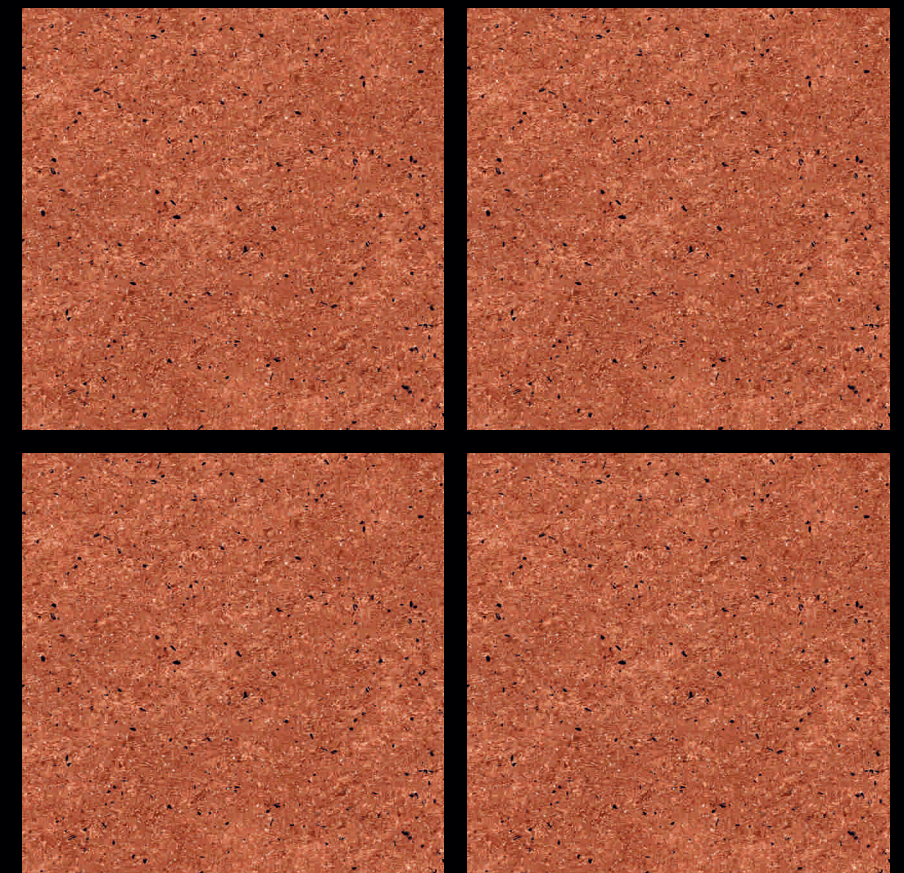

GVT | DOUBLE | 600 x
PGVT | CHARGED | 600mm

426-Madurai Red

- 100% Replacement for Italian Marble
- Water Absorption $\leq 0.5\%$
- Zero Maintenance
- Stain Class 5 Resistant
- Eco Friendly
- Divine Glossiness
- Fire Resistant
- Frost Resistant