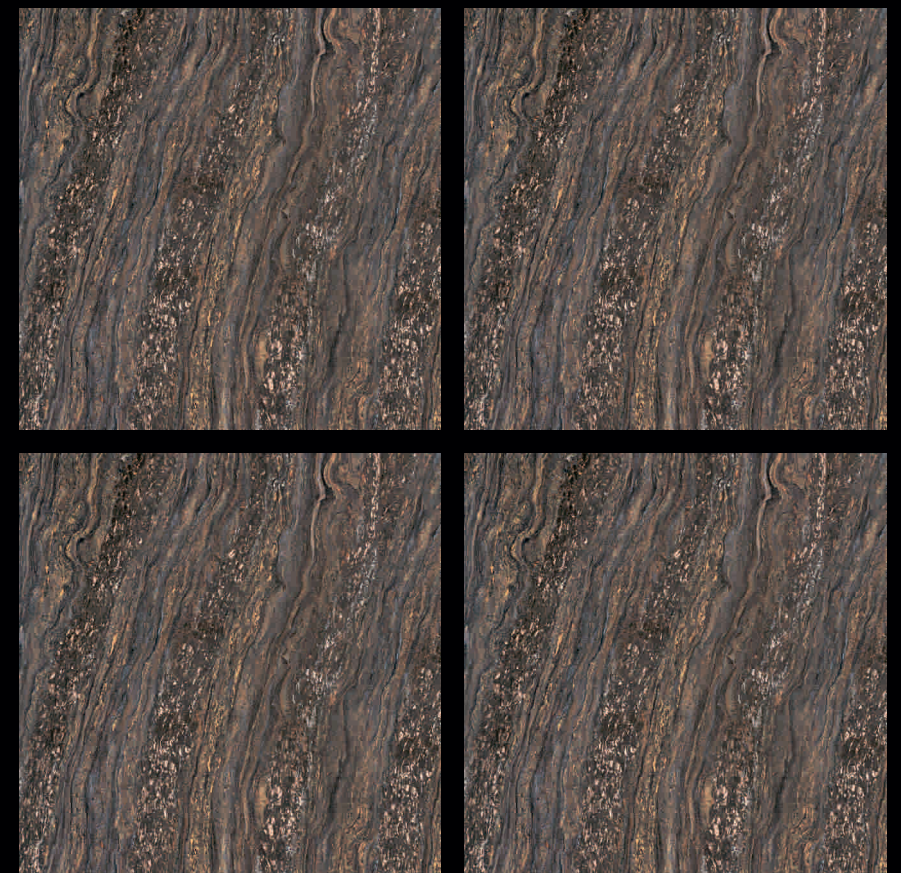

GVT | DOUBLE | 600 x
PGVT | CHARGED | 600mm

419-Alps Brown

- 100% Replacement for Italian Marble
- Water Absorption $\leq 0.5\%$
- Zero Maintenance
- Stain Class 5 Resistant
- Eco Friendly
- Divine Glossiness
- Fire Resistant
- Frost Resistant