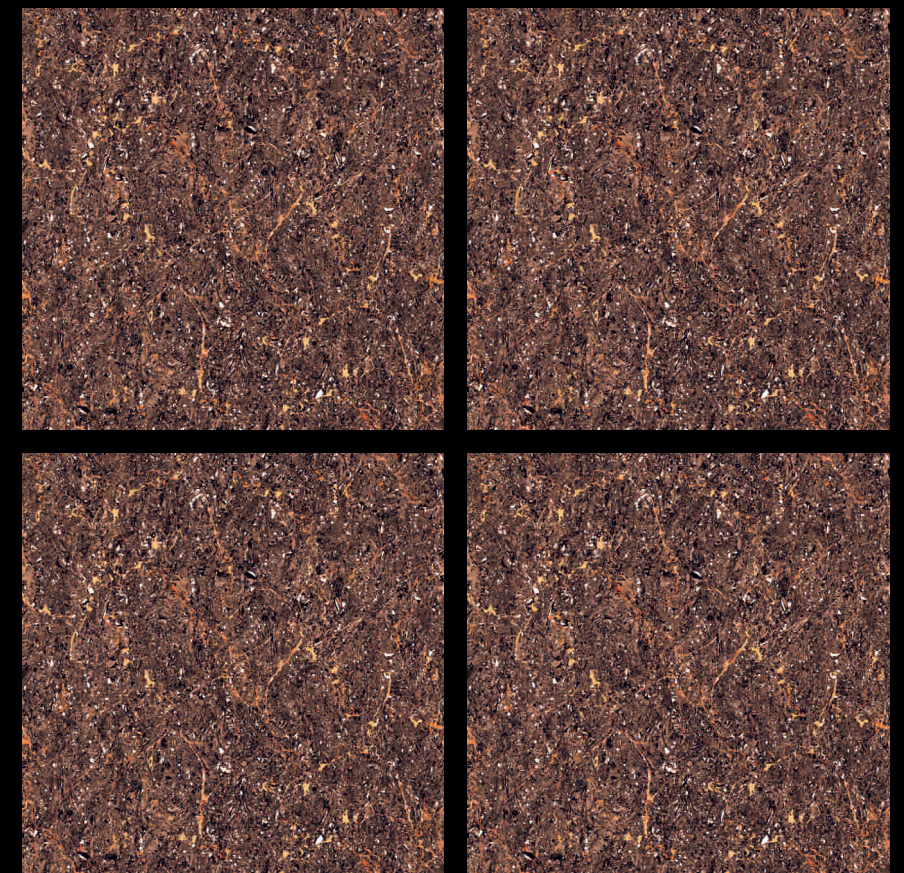

GVT | DOUBLE | 600 x
PGVT | CHARGED | 600mm

439-Pearl Choco

- 100% Replacement for Italian Marble
- Water Absorption $\leq 0.5\%$
- Zero Maintenance
- Stain Class 5 Resistant
- Eco Friendly
- Divine Glossiness
- Fire Resistant
- Frost Resistant