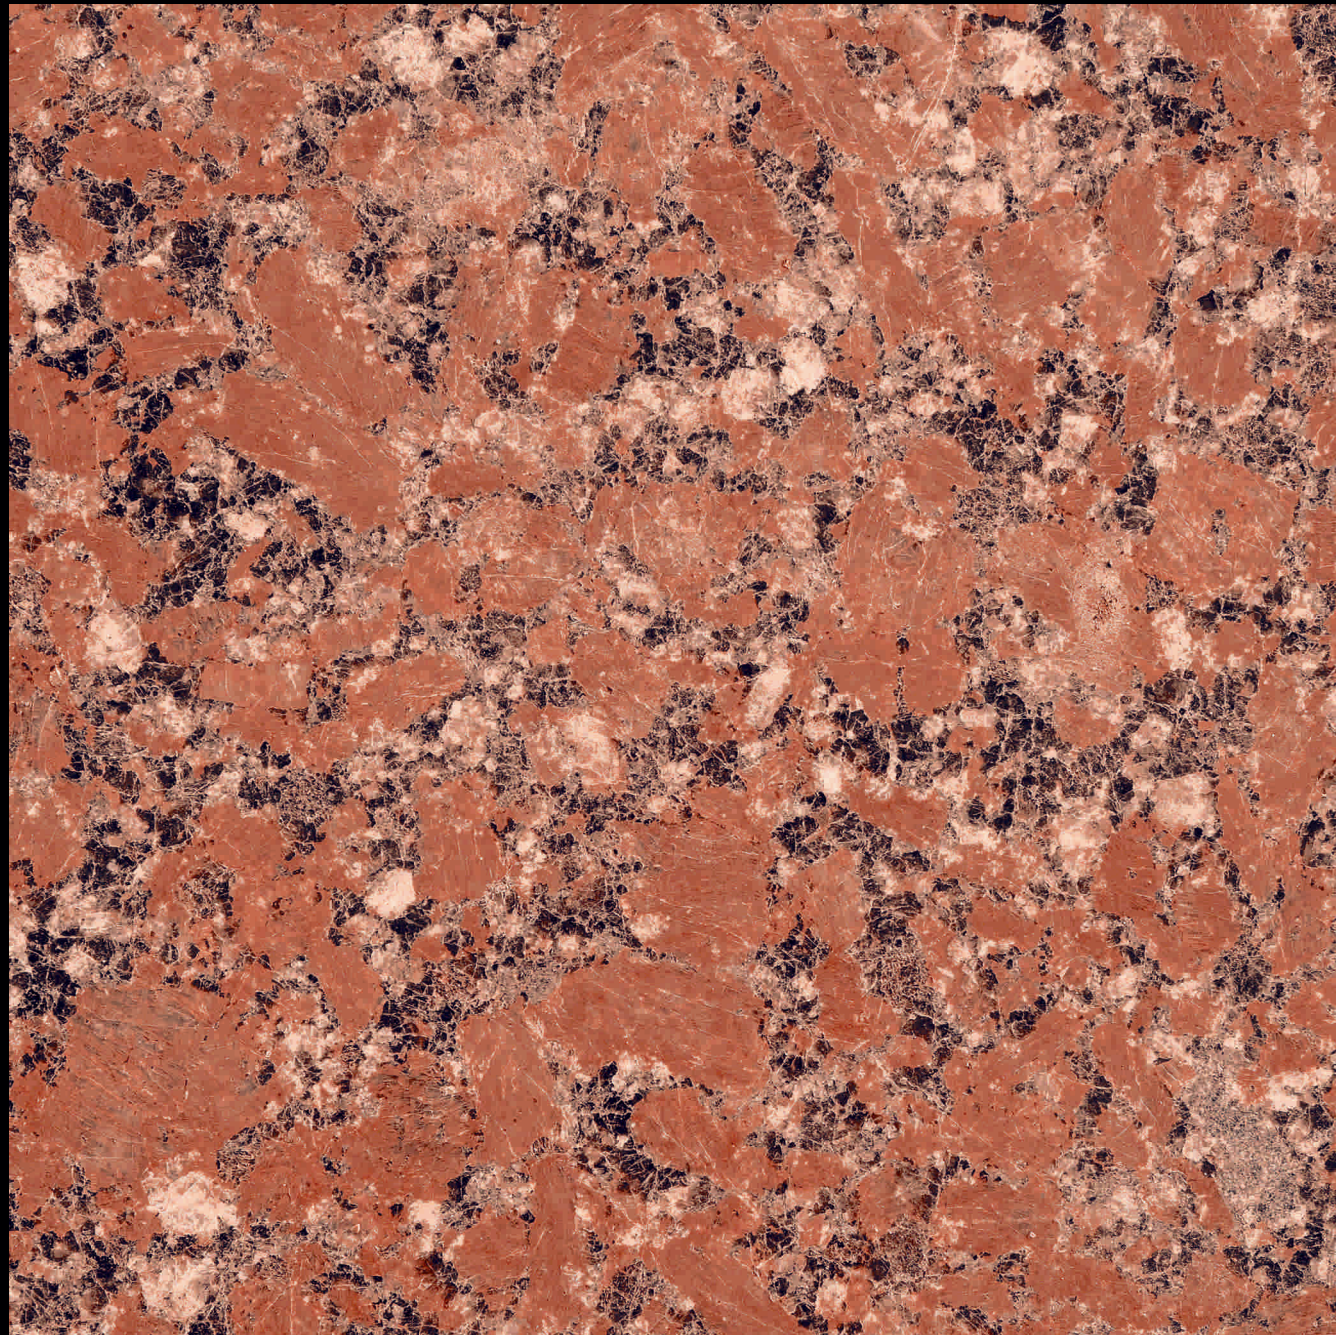

GVT | DOUBLE | 600 x
PGVT | CHARGED | 600mm

444-Galaxy Red

- 100% Replacement for Italian Marble
- Water Absorption $\leq 0.5\%$
- Zero Maintenance
- Stain Class 5 Resistant
- Eco Friendly
- Divine Glossiness
- Fire Resistant
- Frost Resistant