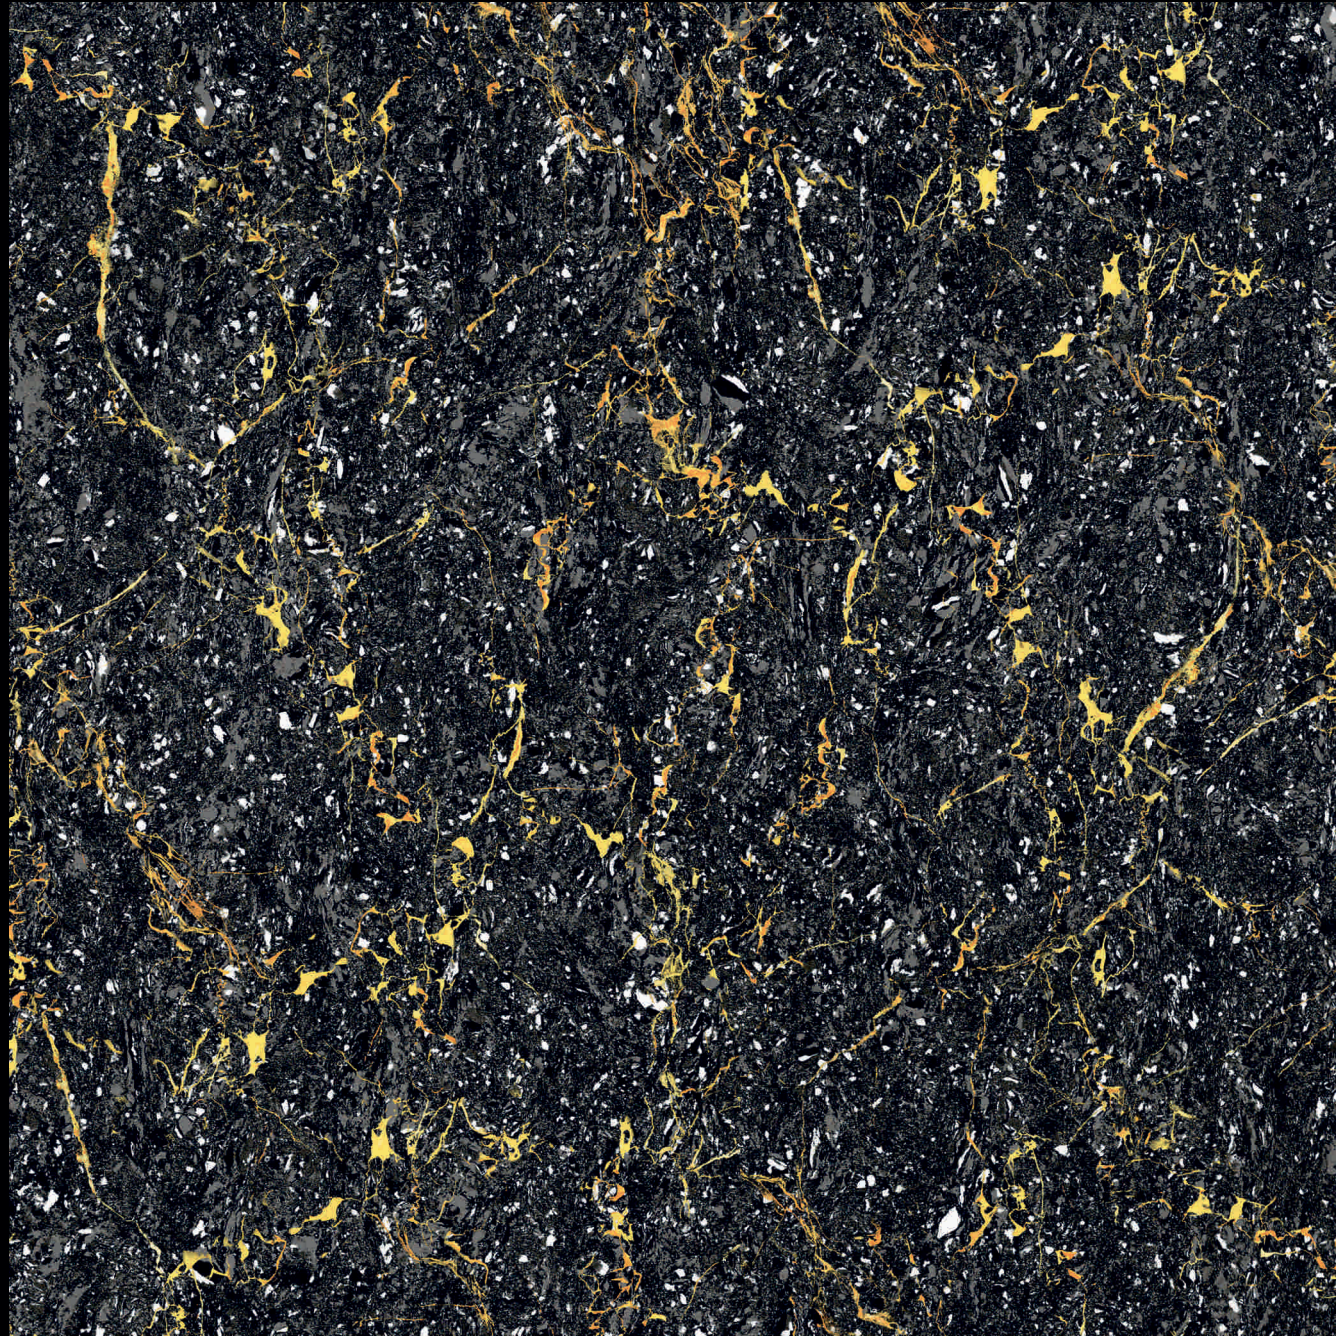

GVT | DOUBLE | 600 x
PGVT | CHARGED | 600mm

438-Pearl Black

- 100% Replacement for Italian Marble
- Water Absorption $\leq 0.5\%$
- Zero Maintenance
- Stain Class 5 Resistant
- Eco Friendly
- Divine Glossiness
- Fire Resistant
- Frost Resistant