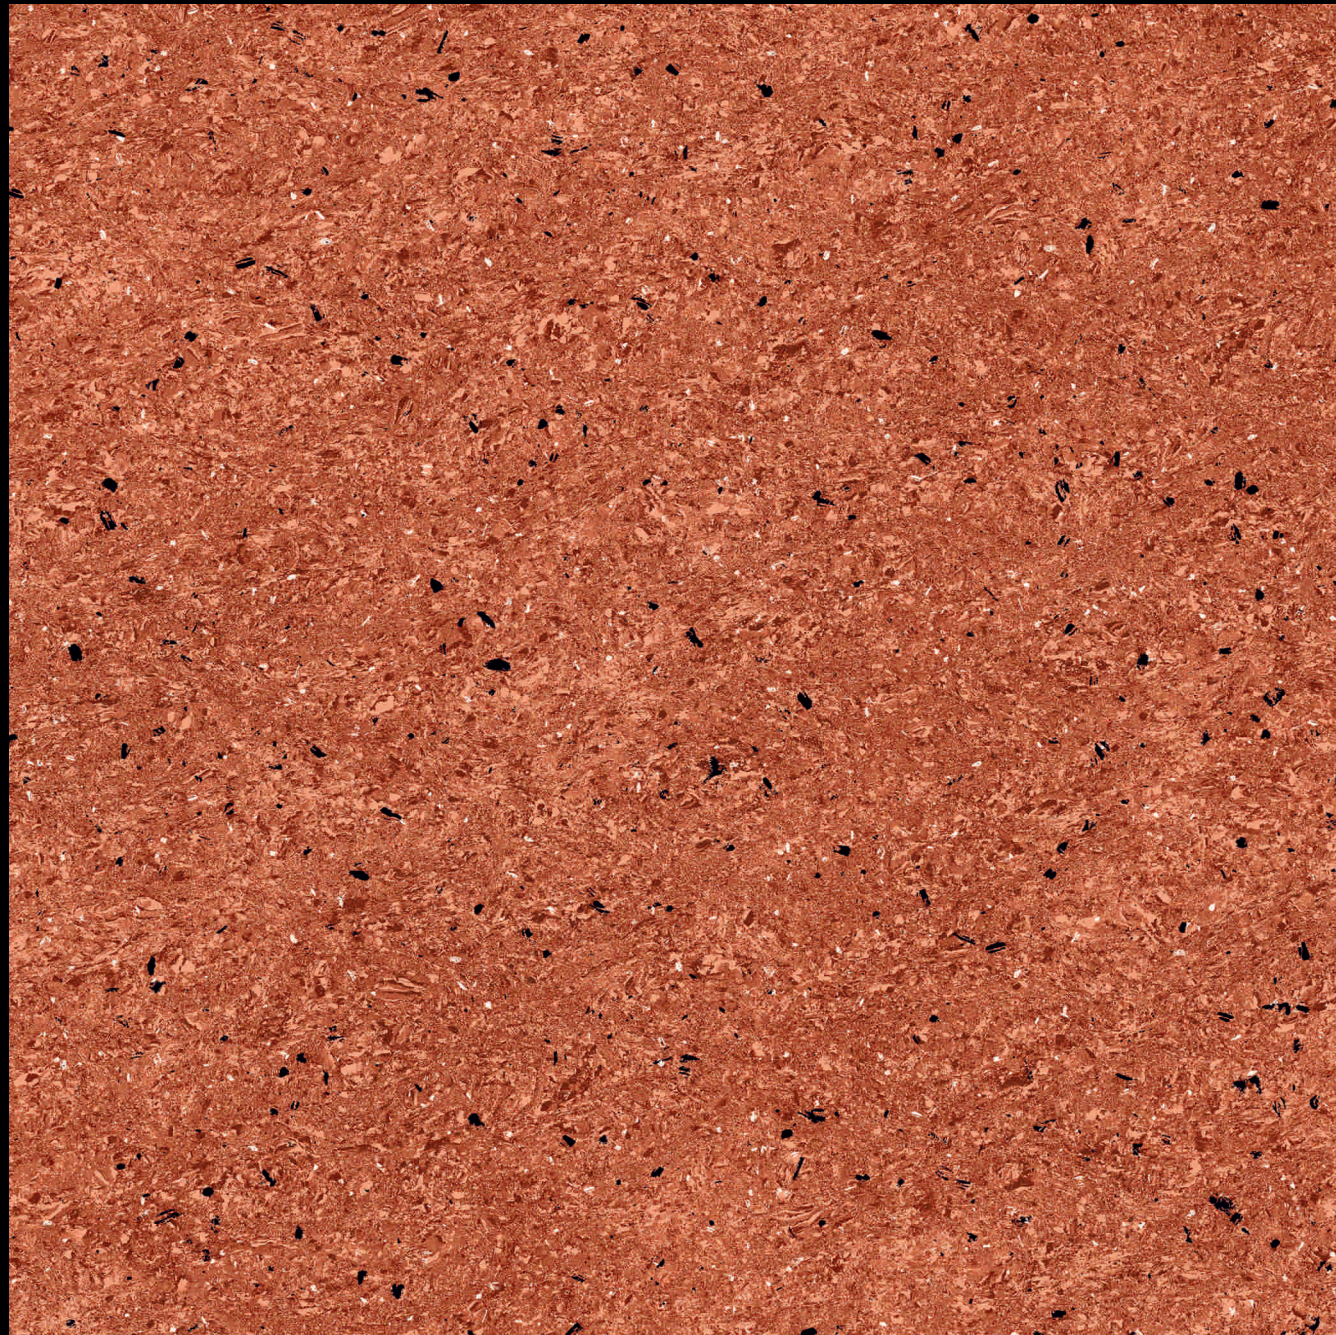

GVT | DOUBLE | 600 x
PGVT | CHARGED | 600mm

426-Madurai Red

- 100% Replacement for Italian Marble
- Water Absorption $\leq 0.5\%$
- Zero Maintenance
- Stain Class 5 Resistant
- Eco Friendly
- Divine Glossiness
- Fire Resistant
- Frost Resistant