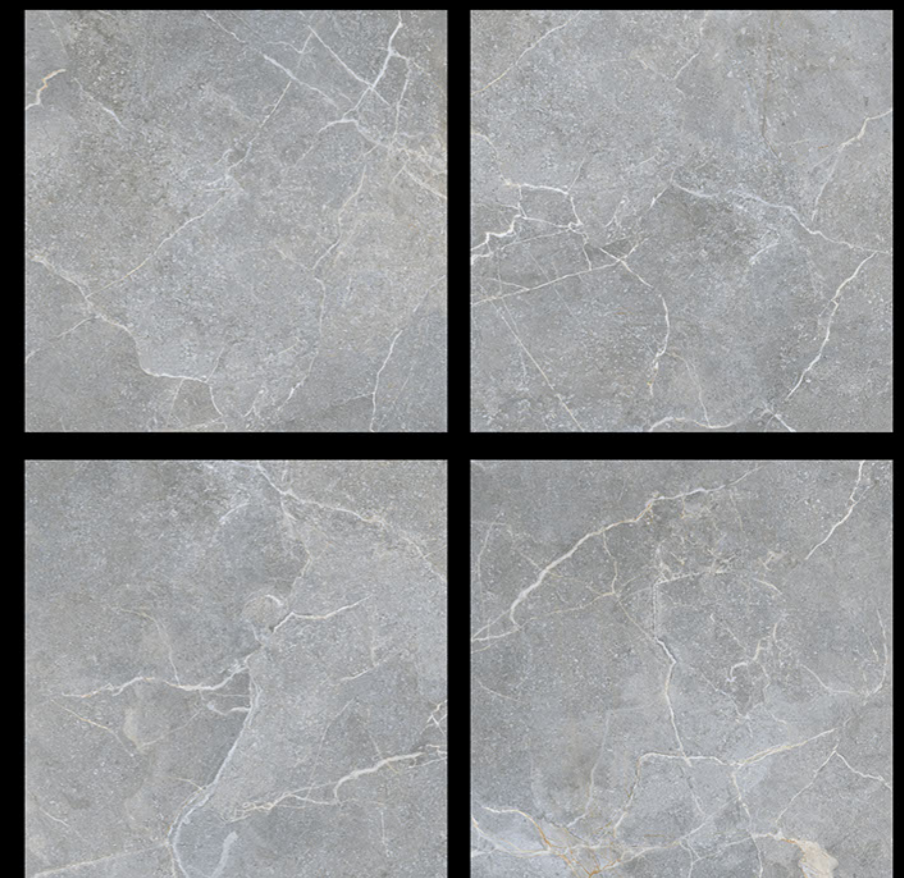

 Fire
Resistant

 Frost
Resistant

GVT | **POLISHED**
PGVT | 600 x 600mm

6041 - CALIFORNIA GRAFITO

 100% Replacement
for Italian Marble

 Water Absorption
 $\leq 0.5\%$

 Zero
Maintenance

 Stain Class 5
Resistant