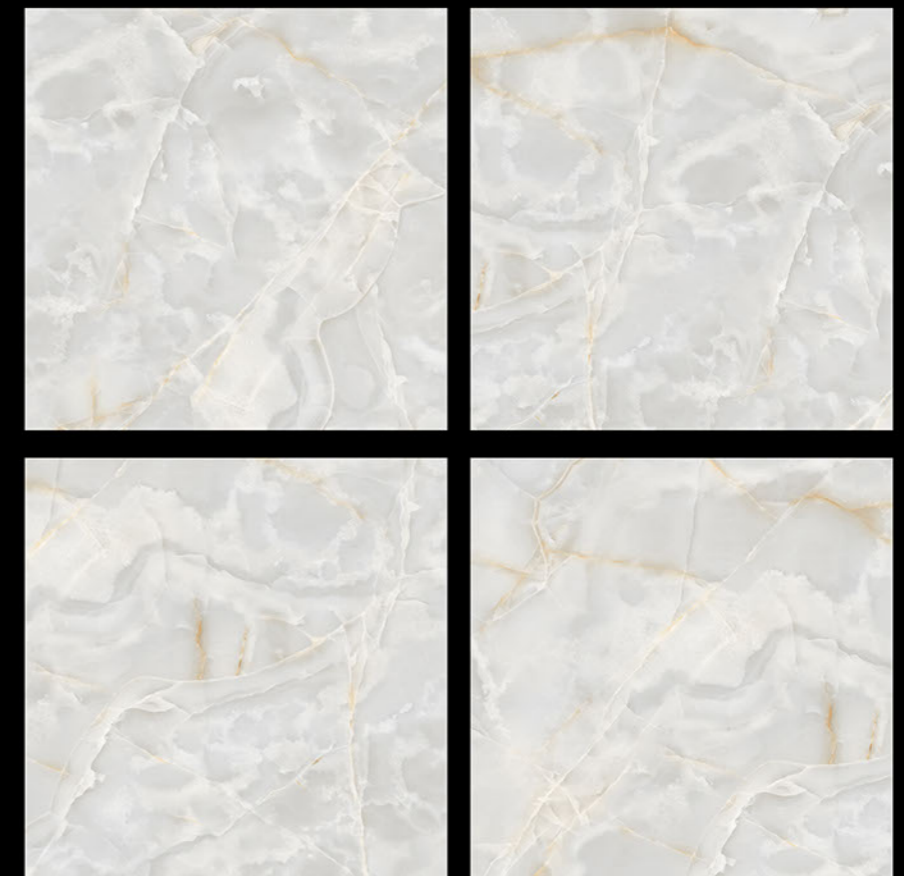

GVT | **POLISHED**
PGVT | 600 x 600mm

6017 - TOPAZ BEIGE

100% Replacement
for Italian Marble

Water Absorption
 $\leq 0.5\%$

Zero
Maintenance

Stain Class 5
Resistant

Eco
Friendly

Divine
Glossiness

Fire
Resistant

Frost
Resistant