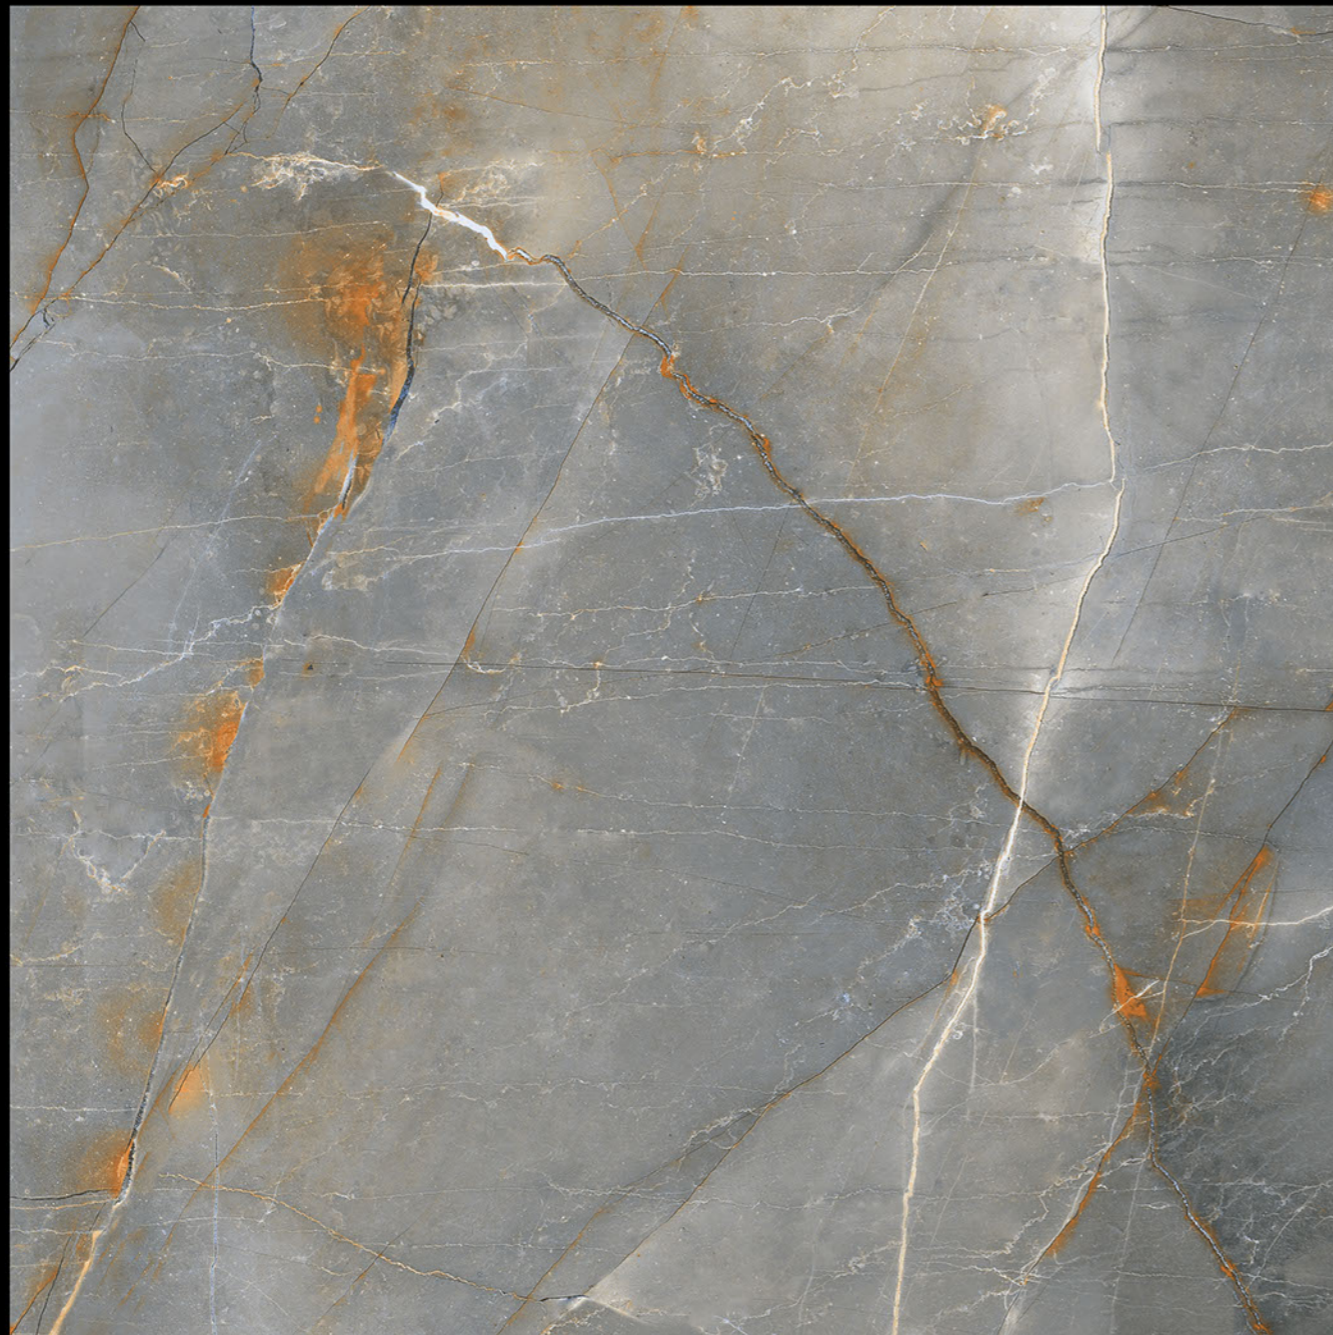

GVT | **POLISHED**
PGVT | 600 x 600mm

6021 - LIZA GRIS

- 100% Replacement for Italian Marble
- Water Absorption $\leq 0.5\%$
- Zero Maintenance
- Stain Class 5 Resistant
- Eco Friendly
- Divine Glossiness
- Fire Resistant
- Frost Resistant