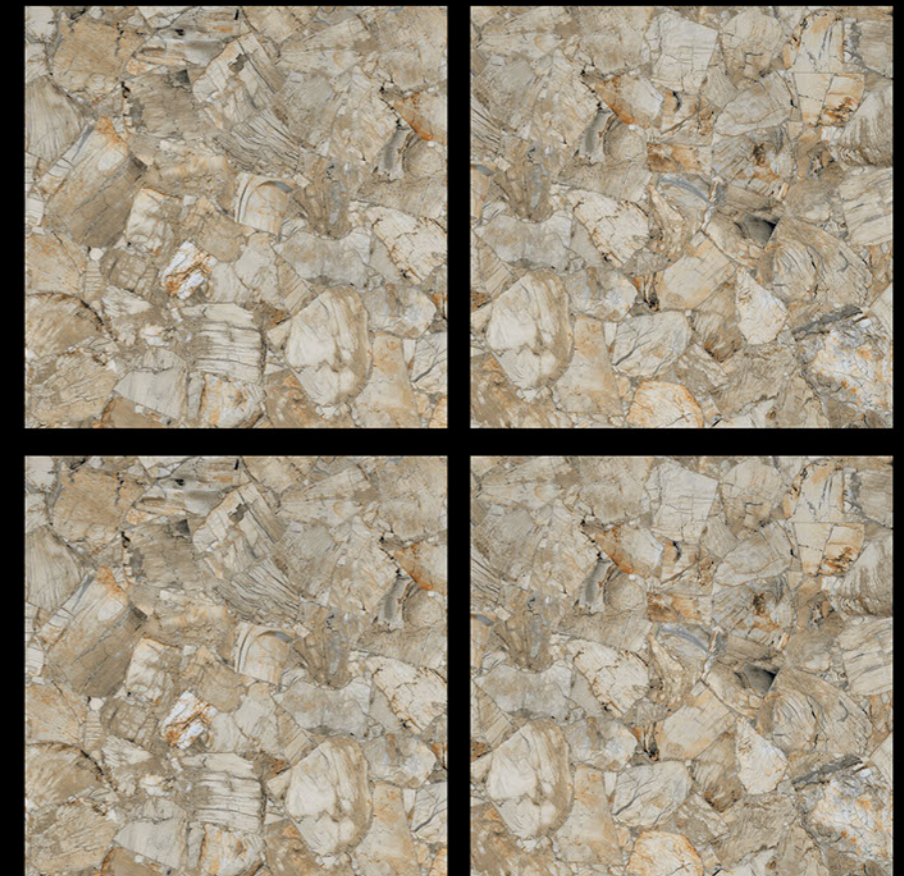

GVT | **POLISHED**
PGVT | 600 x 600mm

6075 - ASTILA BROWN

-  100% Replacement for Italian Marble
-  Water Absorption $\leq 0.5\%$
-  Zero Maintenance
-  Stain Class 5 Resistant
-  Eco Friendly
-  Divine Glossiness
-  Fire Resistant
-  Frost Resistant