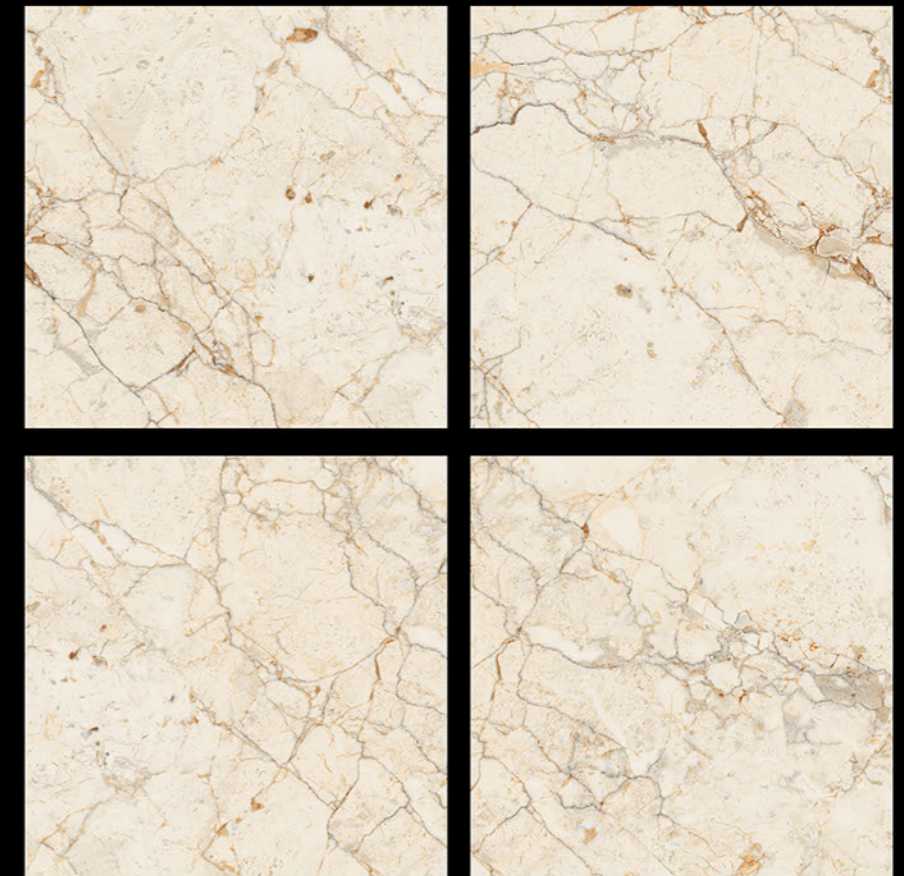

GVT | **POLISHED**
PGVT | 600 x 600mm

6033 - BRECCIA CREMA

- 100% Replacement for Italian Marble
- Water Absorption $\leq 0.5\%$
- Zero Maintenance
- Stain Class 5 Resistant
- Eco Friendly
- Divine Glossiness
- Fire Resistant
- Frost Resistant