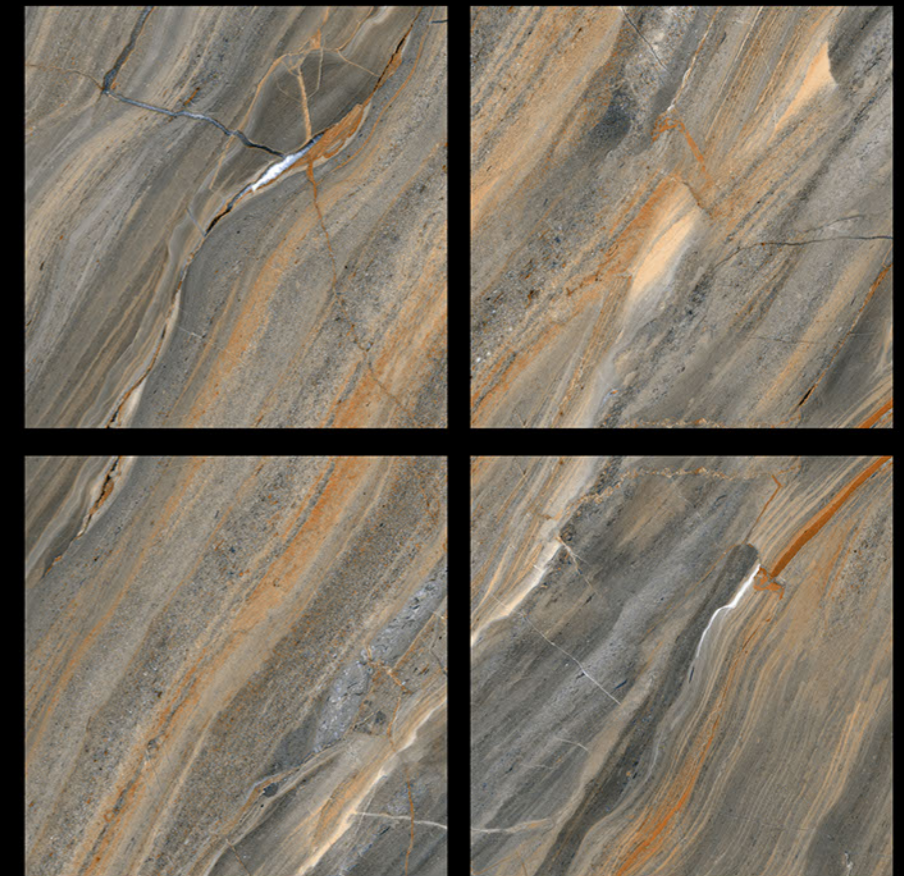

GVT | **POLISHED**
PGVT | 600 x 600mm

6113 - CAPSTER GRIS

- 100% Replacement for Italian Marble
- Water Absorption $\leq 0.5\%$
- Zero Maintenance
- Stain Class 5 Resistant
- Eco Friendly
- Divine Glossiness
- Fire Resistant
- Frost Resistant