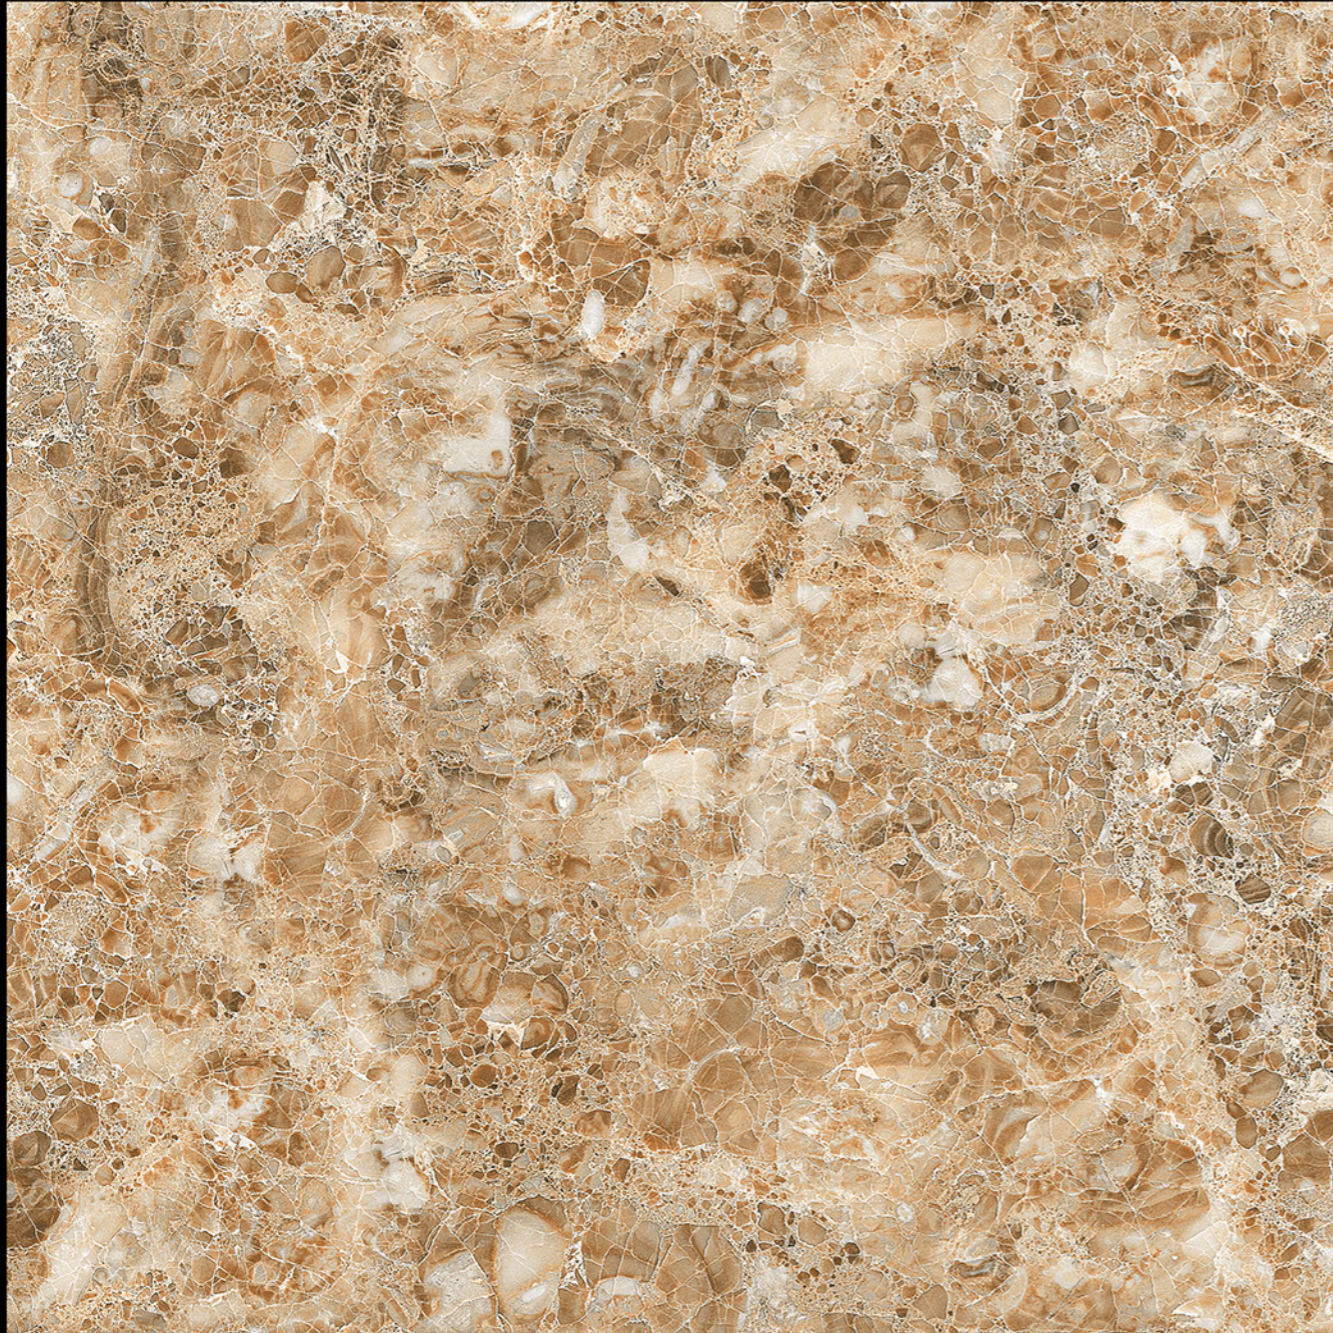

GVT | **POLISHED**
PGVT | 600 x 600mm

6032 - EMPREDOR GOLD

- 100% Replacement for Italian Marble
- Water Absorption $\leq 0.5\%$
- Zero Maintenance
- Stain Class 5 Resistant
- Eco Friendly
- Divine Glossiness
- Fire Resistant
- Frost Resistant