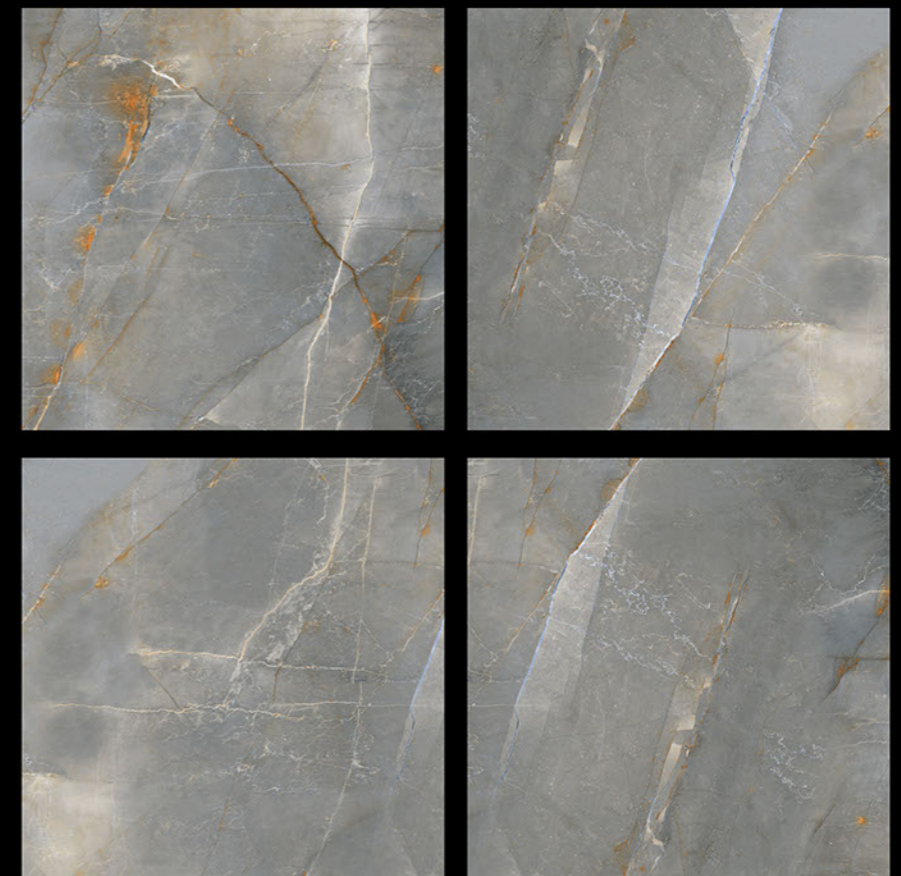

GVT | **POLISHED**
PGVT | 600 x 600mm

6021 - LIZA GRIS

- 100% Replacement for Italian Marble
- Water Absorption $\leq 0.5\%$
- Zero Maintenance
- Stain Class 5 Resistant
- Eco Friendly
- Divine Glossiness
- Fire Resistant
- Frost Resistant