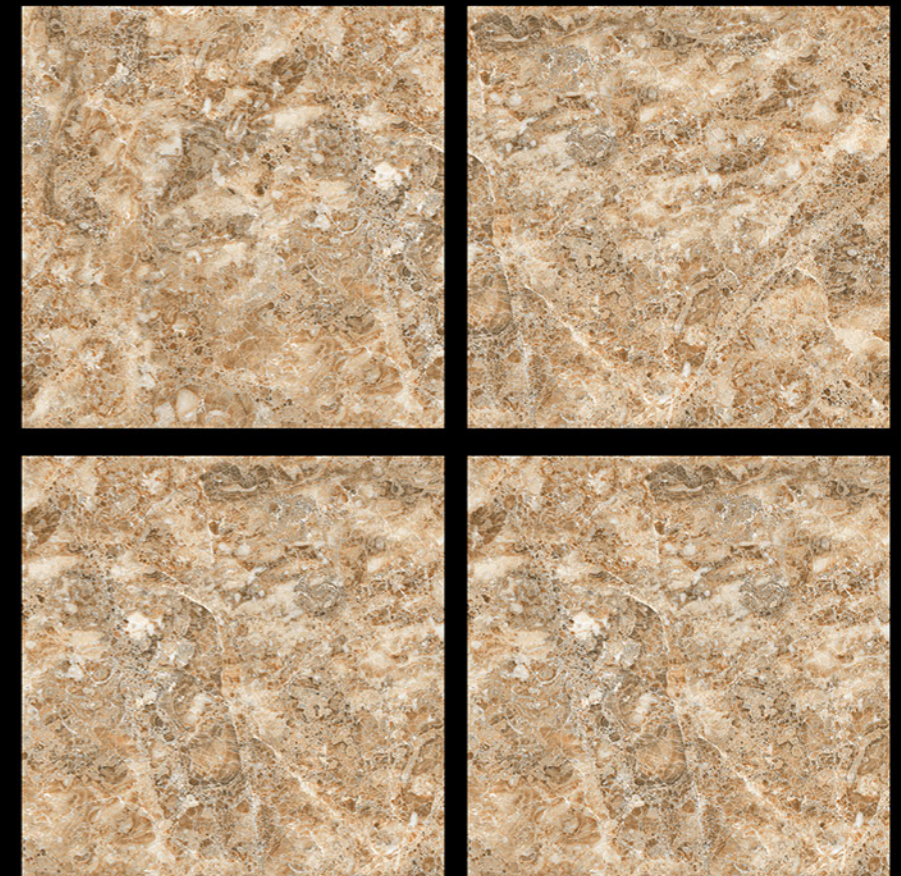

GVT | **POLISHED**
PGVT | 600 x 600mm

6032 - EMPREDOR GOLD

- 100% Replacement for Italian Marble
- Water Absorption $\leq 0.5\%$
- Zero Maintenance
- Stain Class 5 Resistant
- Eco Friendly
- Divine Glossiness
- Fire Resistant
- Frost Resistant