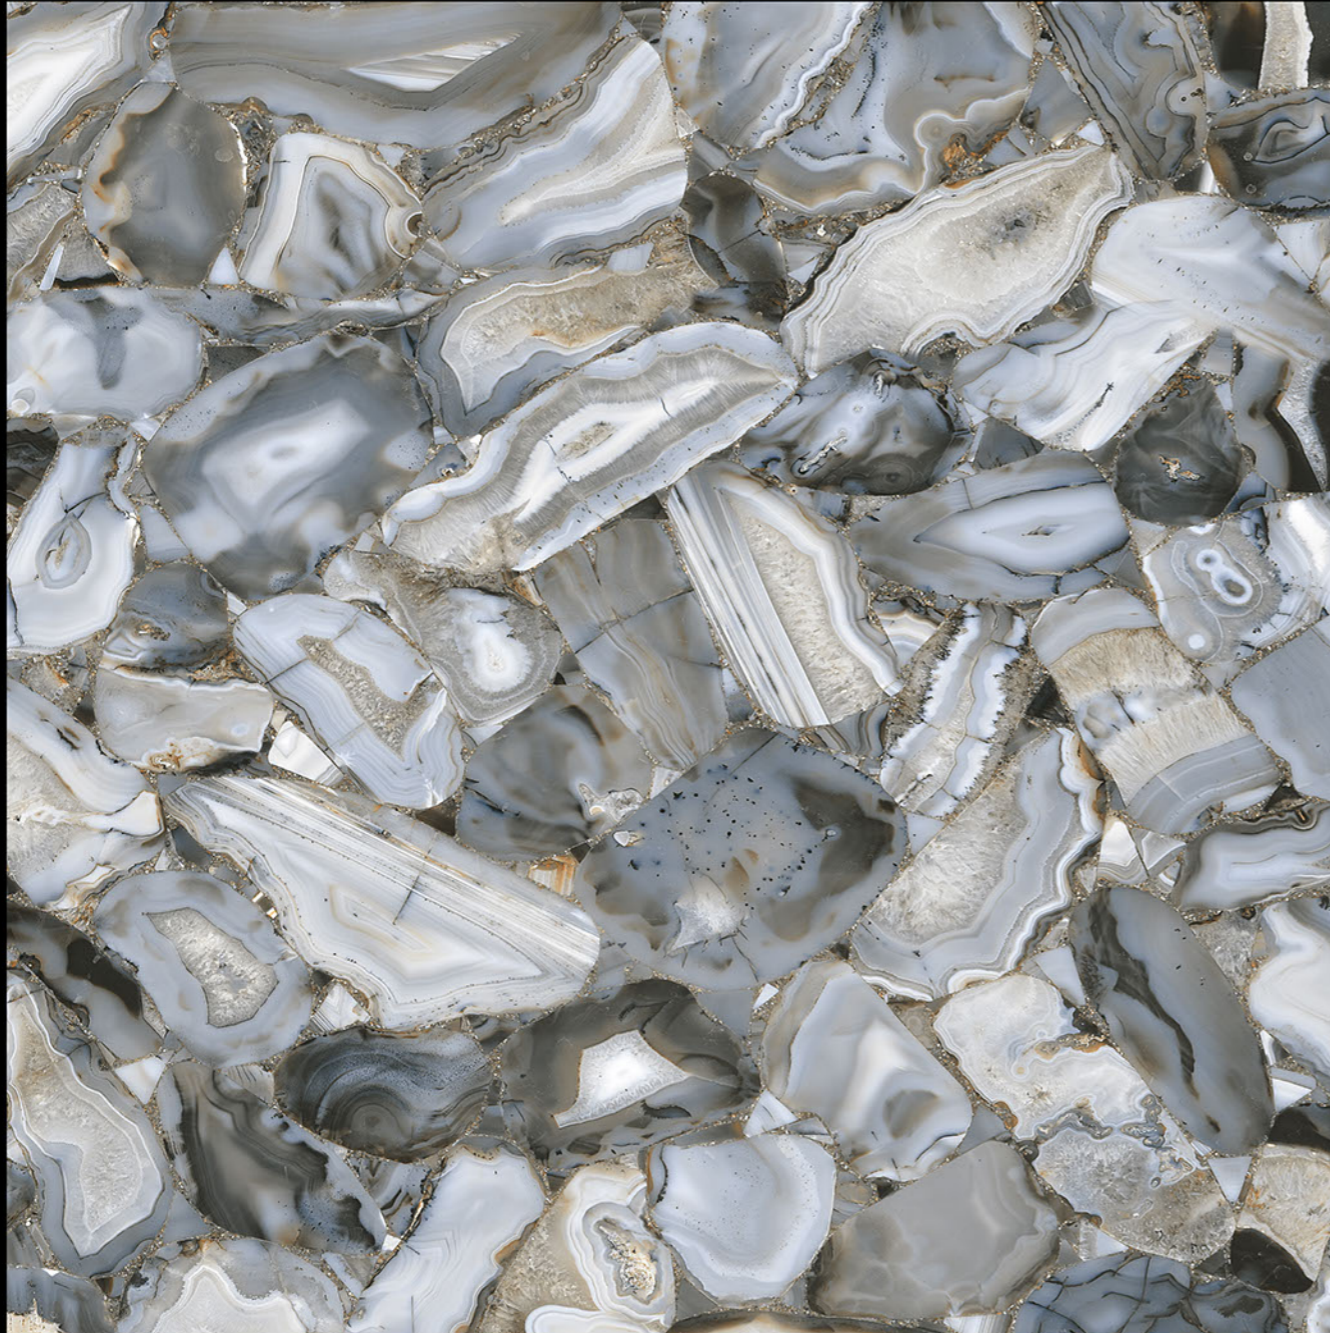

GVT | **POLISHED**
PGVT | 600 x 600mm

6023 - PEBBLES

- 100% Replacement for Italian Marble
- Water Absorption $\leq 0.5\%$
- Zero Maintenance
- Stain Class 5 Resistant
- Eco Friendly
- Divine Glossiness
- Fire Resistant
- Frost Resistant