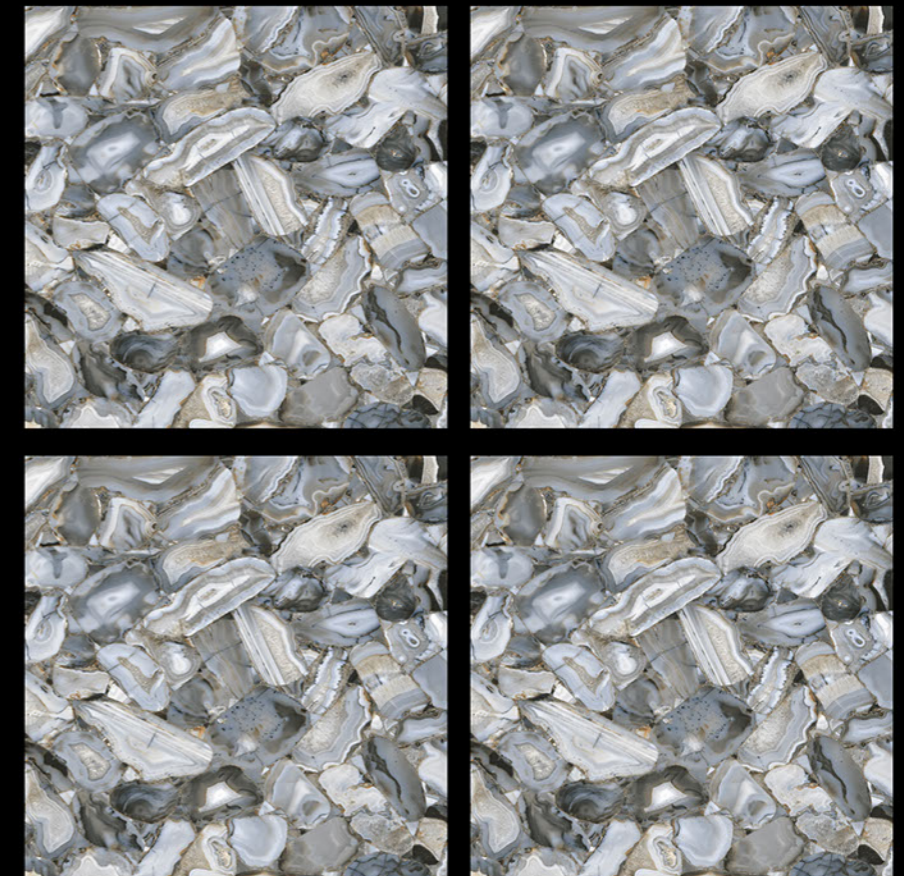

GVT | **POLISHED**
PGVT | 600 x 600mm

6023 - PEBBLES

- 100% Replacement for Italian Marble
- Water Absorption $\leq 0.5\%$
- Zero Maintenance
- Stain Class 5 Resistant
- Eco Friendly
- Divine Glossiness
- Fire Resistant
- Frost Resistant