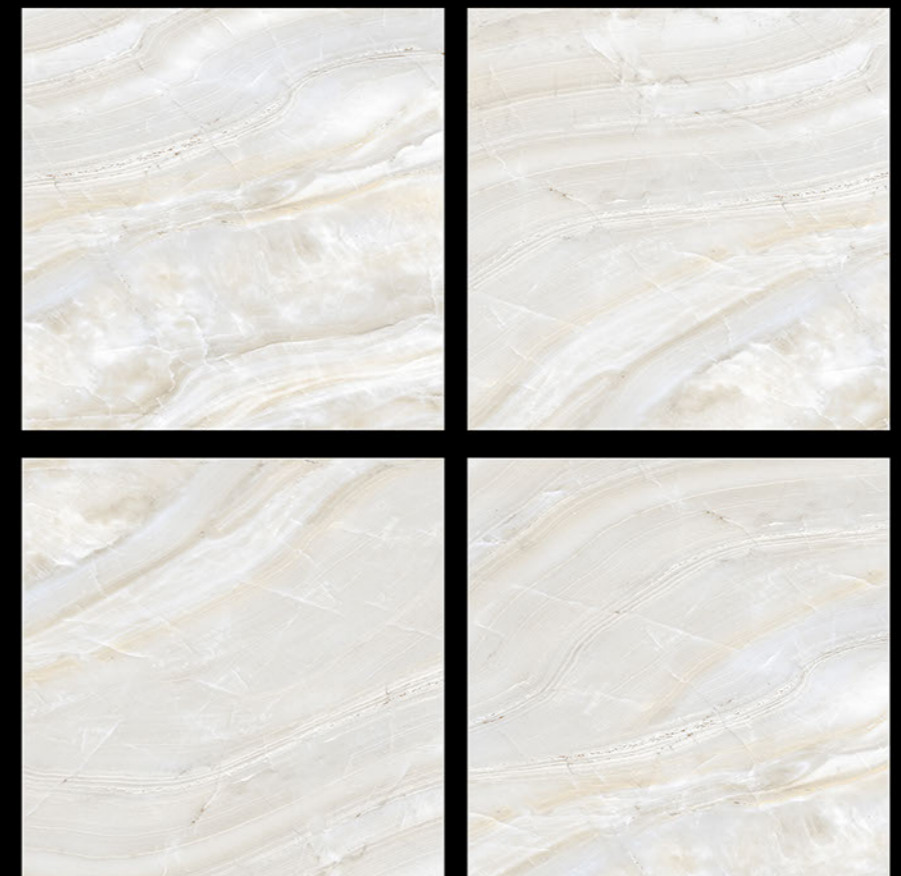

GVT | **POLISHED**
PGVT | 600 x 600mm

6053 - ONYX CREMA

- 100% Replacement for Italian Marble
- Water Absorption $\leq 0.5\%$
- Zero Maintenance
- Stain Class 5 Resistant
- Eco Friendly
- Divine Glossiness
- Fire Resistant
- Frost Resistant