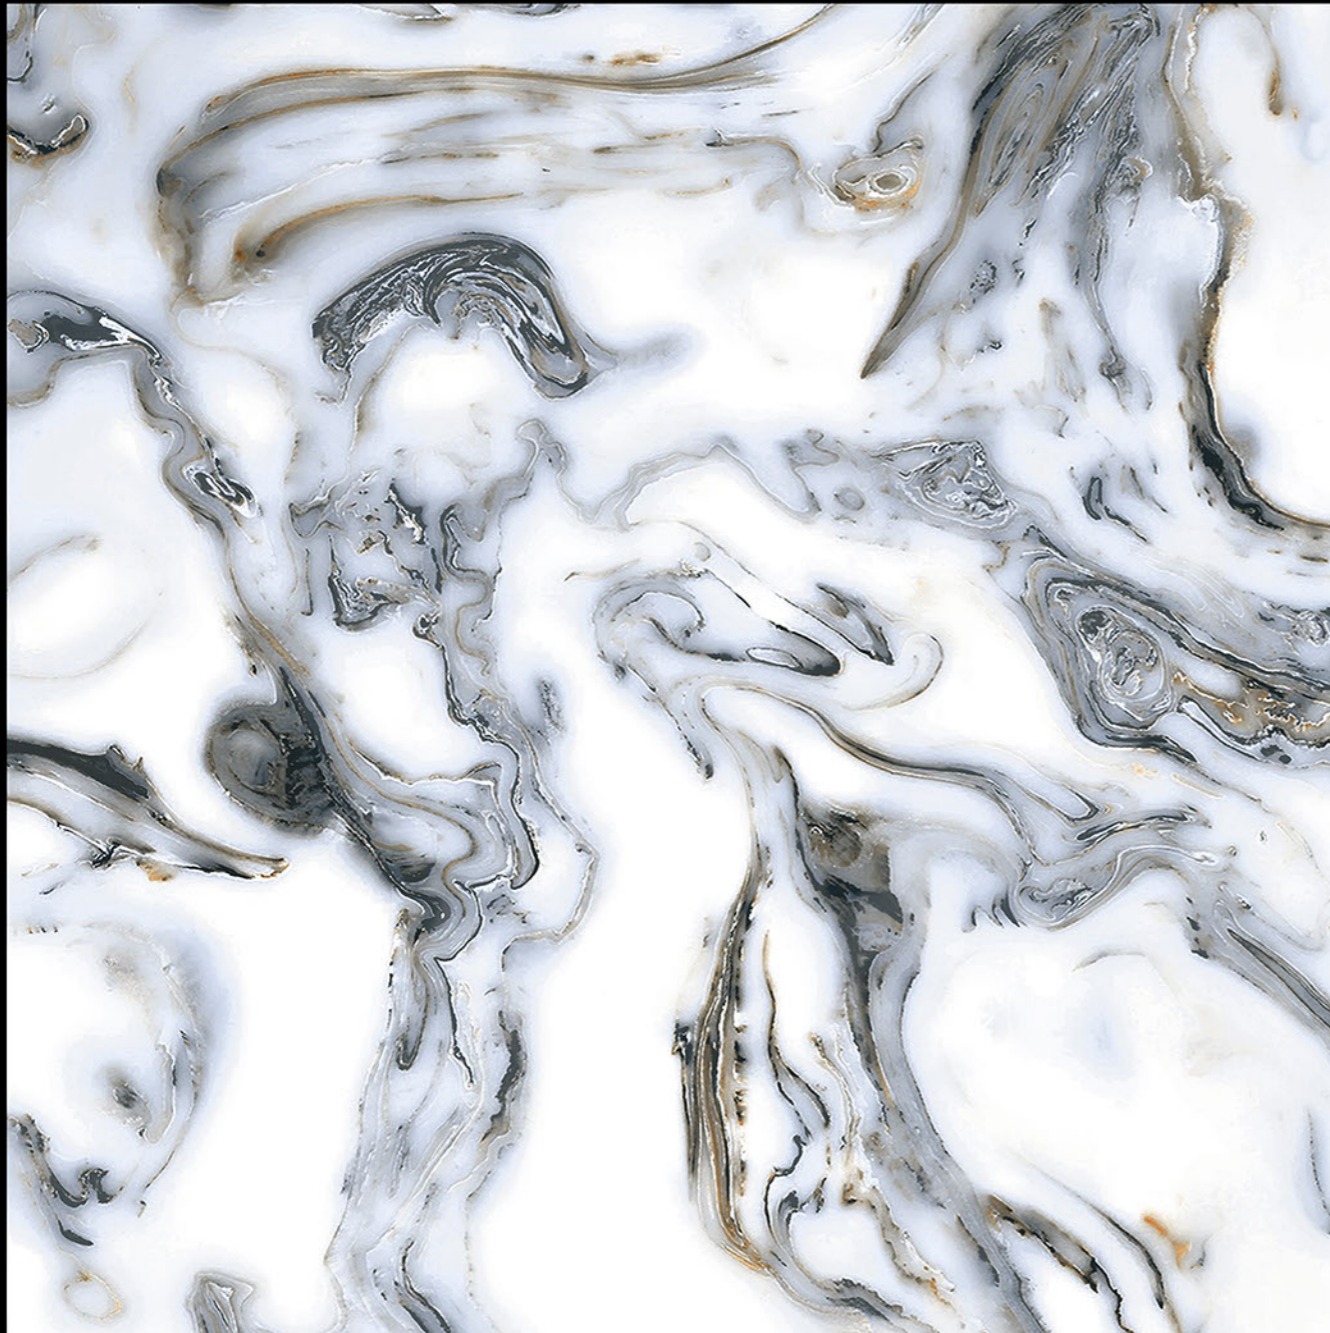

GVT | **POLISHED**
PGVT | 600 x 600mm

6143 - RIVER BLUE

- 100% Replacement for Italian Marble
- Water Absorption $\leq 0.5\%$
- Zero Maintenance
- Stain Class 5 Resistant
- Eco Friendly
- Divine Glossiness
- Fire Resistant
- Frost Resistant