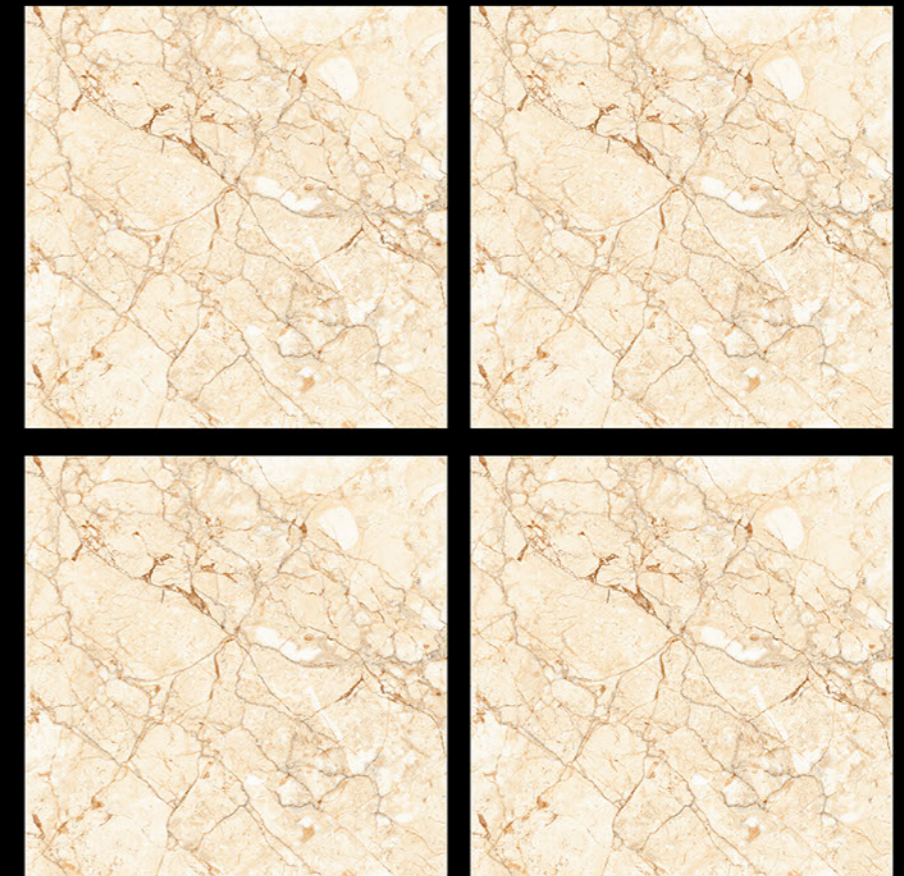

GVT | **POLISHED**
PGVT | 600 x 600mm

6127 - CARNICO BEIGE

- 100% Replacement for Italian Marble
- Water Absorption $\leq 0.5\%$
- Zero Maintenance
- Stain Class 5 Resistant
- Eco Friendly
- Divine Glossiness
- Fire Resistant
- Frost Resistant