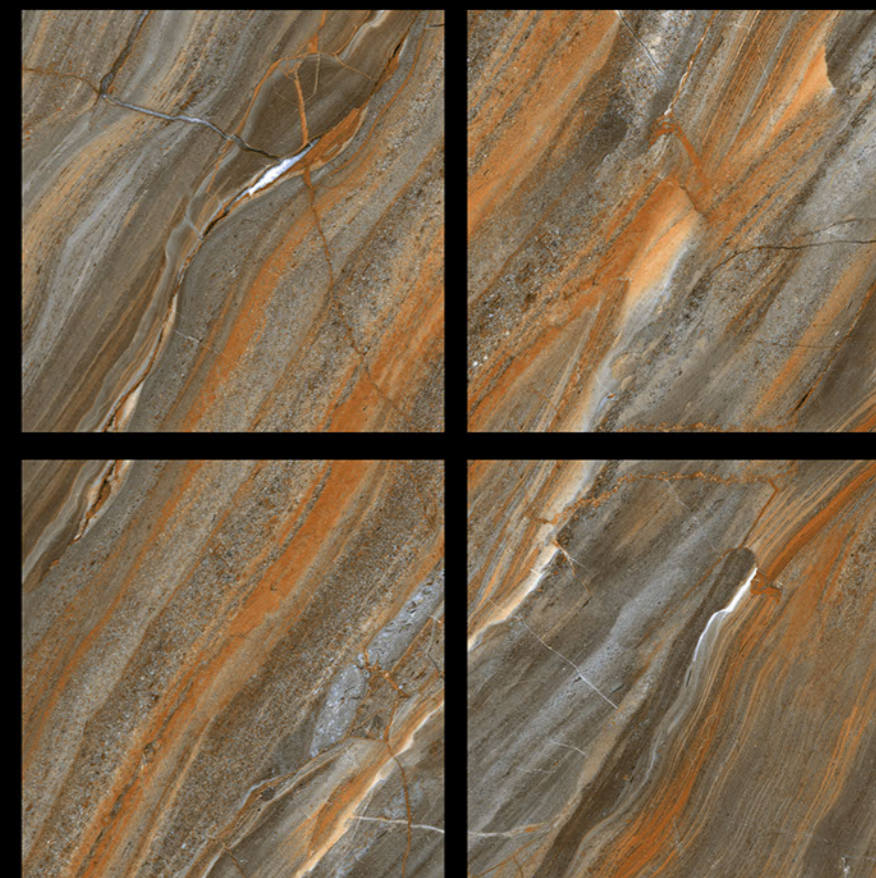

GVT | **POLISHED**
PGVT | 600 x 600mm

6112 - CAPSTER BROWN

- 100% Replacement for Italian Marble
- Water Absorption $\leq 0.5\%$
- Zero Maintenance
- Stain Class 5 Resistant
- Eco Friendly
- Divine Glossiness
- Fire Resistant
- Frost Resistant