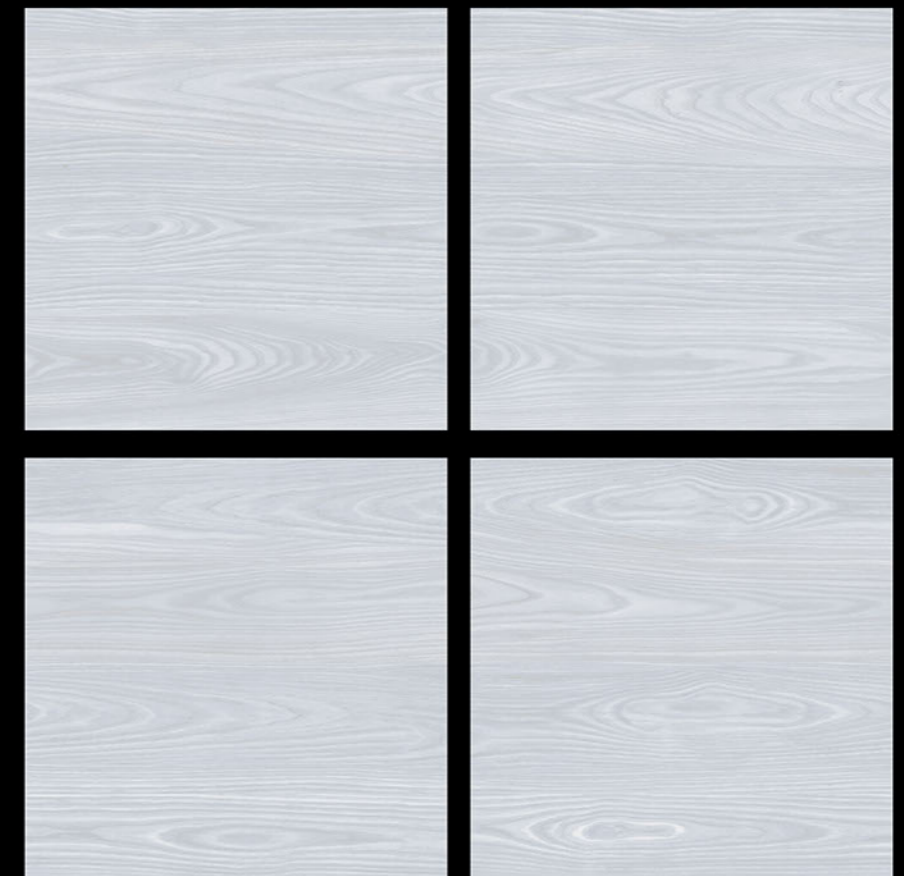

GVT | **POLISHED**
PGVT | 600 x 600mm

6287 - LEGEND GREY

100% Replacement
for Italian Marble

Water Absorption
 $\leq 0.5\%$

Zero
Maintenance

Stain Class 5
Resistant

Eco
Friendly

Divine
Glossiness

Fire
Resistant

Frost
Resistant