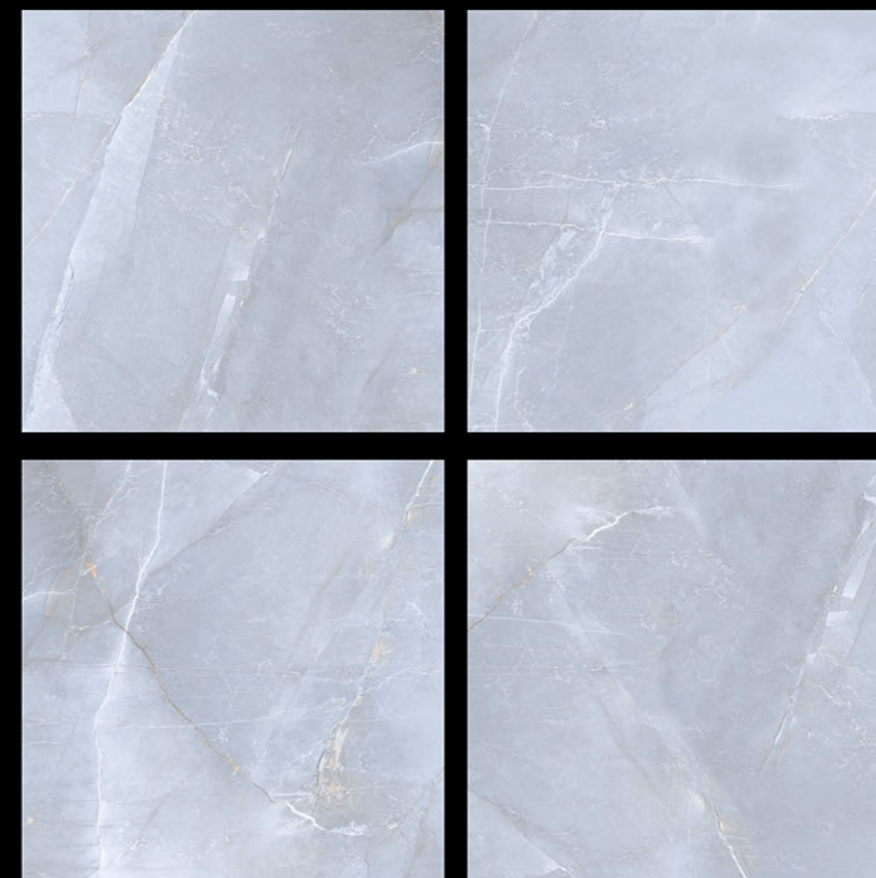

GVT | **POLISHED**
PGVT | 600 x 600mm

6243 - LAPIDUS GRIS

 100% Replacement
for Italian Marble

 Water Absorption
 $\leq 0.5\%$

 Zero
Maintenance

 Stain Class 5
Resistant

 Eco
Friendly

 Divine
Glossiness