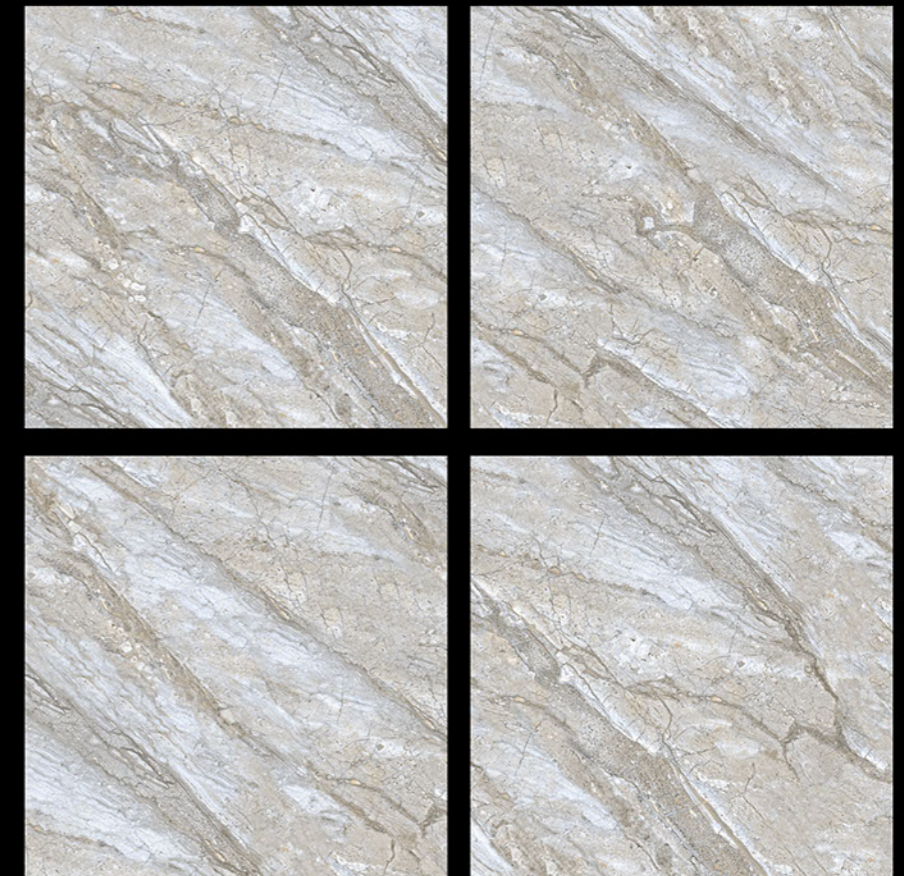

GVT | **POLISHED**
PGVT | 600 x 600mm

6249 - ESCORIAL GRIS

- 100% Replacement for Italian Marble
- Water Absorption $\leq 0.5\%$
- Zero Maintenance
- Stain Class 5 Resistant
- Eco Friendly
- Divine Glossiness
- Fire Resistant
- Frost Resistant