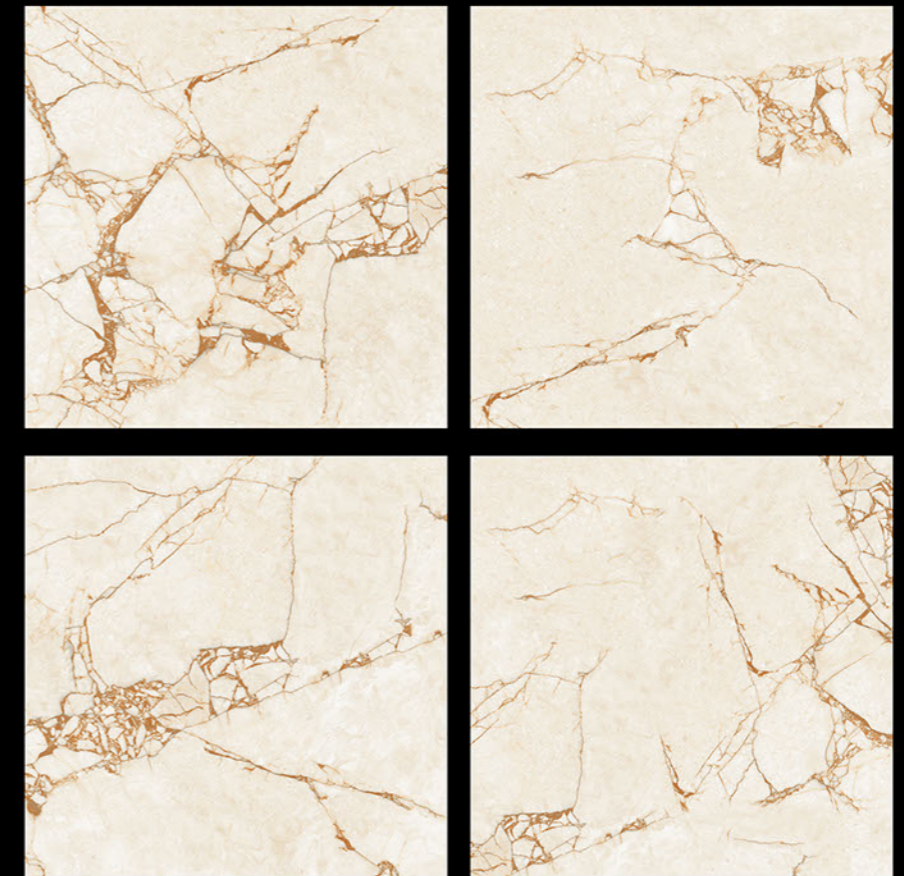

GVT | **POLISHED**
PGVT | 600 x 600mm

6256 - CILIA BEIGE

- 100% Replacement for Italian Marble
- Water Absorption $\leq 0.5\%$
- Zero Maintenance
- Stain Class 5 Resistant
- Eco Friendly
- Divine Glossiness
- Fire Resistant
- Frost Resistant