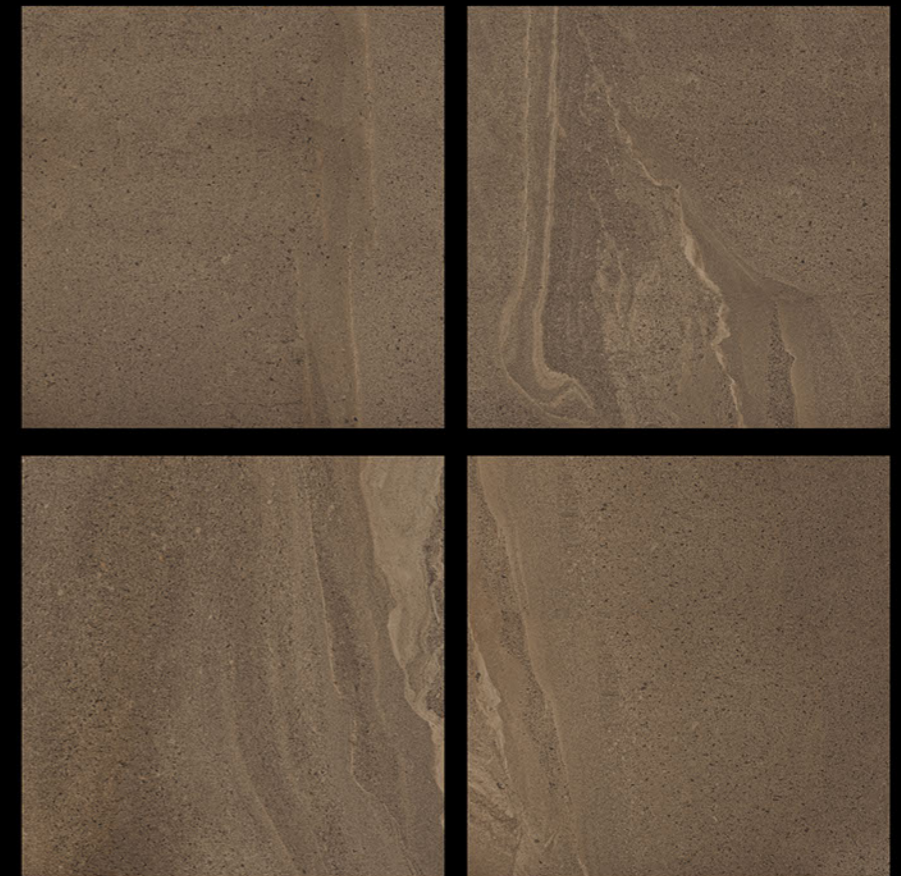

## 6501 - CEMENTO COTTO

 100% Replacement  
for Italian Marble

 Water Absorption  
 $\leq 0.5\%$

 Zero  
Maintenance

 Stain Class 5  
Resistant

 Eco  
Friendly

 Divine  
Glossiness

 Fire  
Resistant