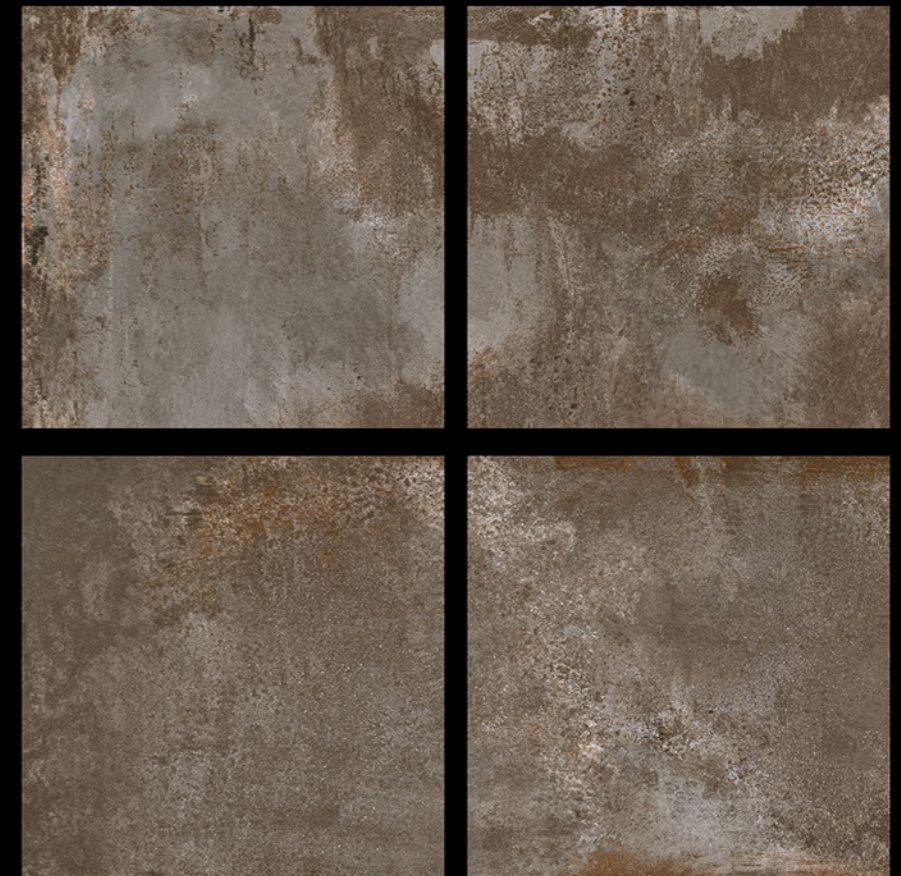

GVT | MATT
PGVT | 600 x 600mm

6599

100% Replacement
for Italian Marble

Water Absorption
 $\leq 0.5\%$

Zero
Maintenance

Stain Class 5
Resistant

Eco
Friendly

Divine
Glossiness

Fire
Resistant

Frost
Resistant