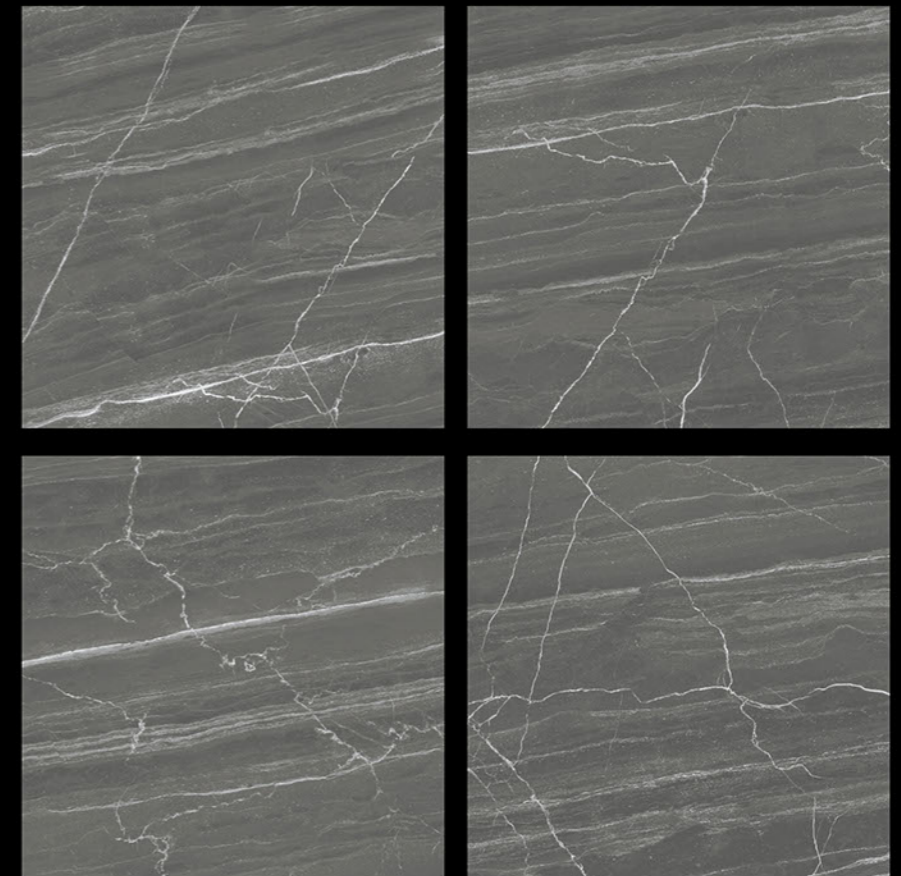

GVT | MATT
PGVT | 600 x 600mm

6592-CRYTOS QUARTZITE

- 100% Replacement for Italian Marble
- Water Absorption $\leq 0.5\%$
- Zero Maintenance
- Stain Class 5 Resistant
- Eco Friendly
- Divine Glossiness
- Fire Resistant
- Frost Resistant