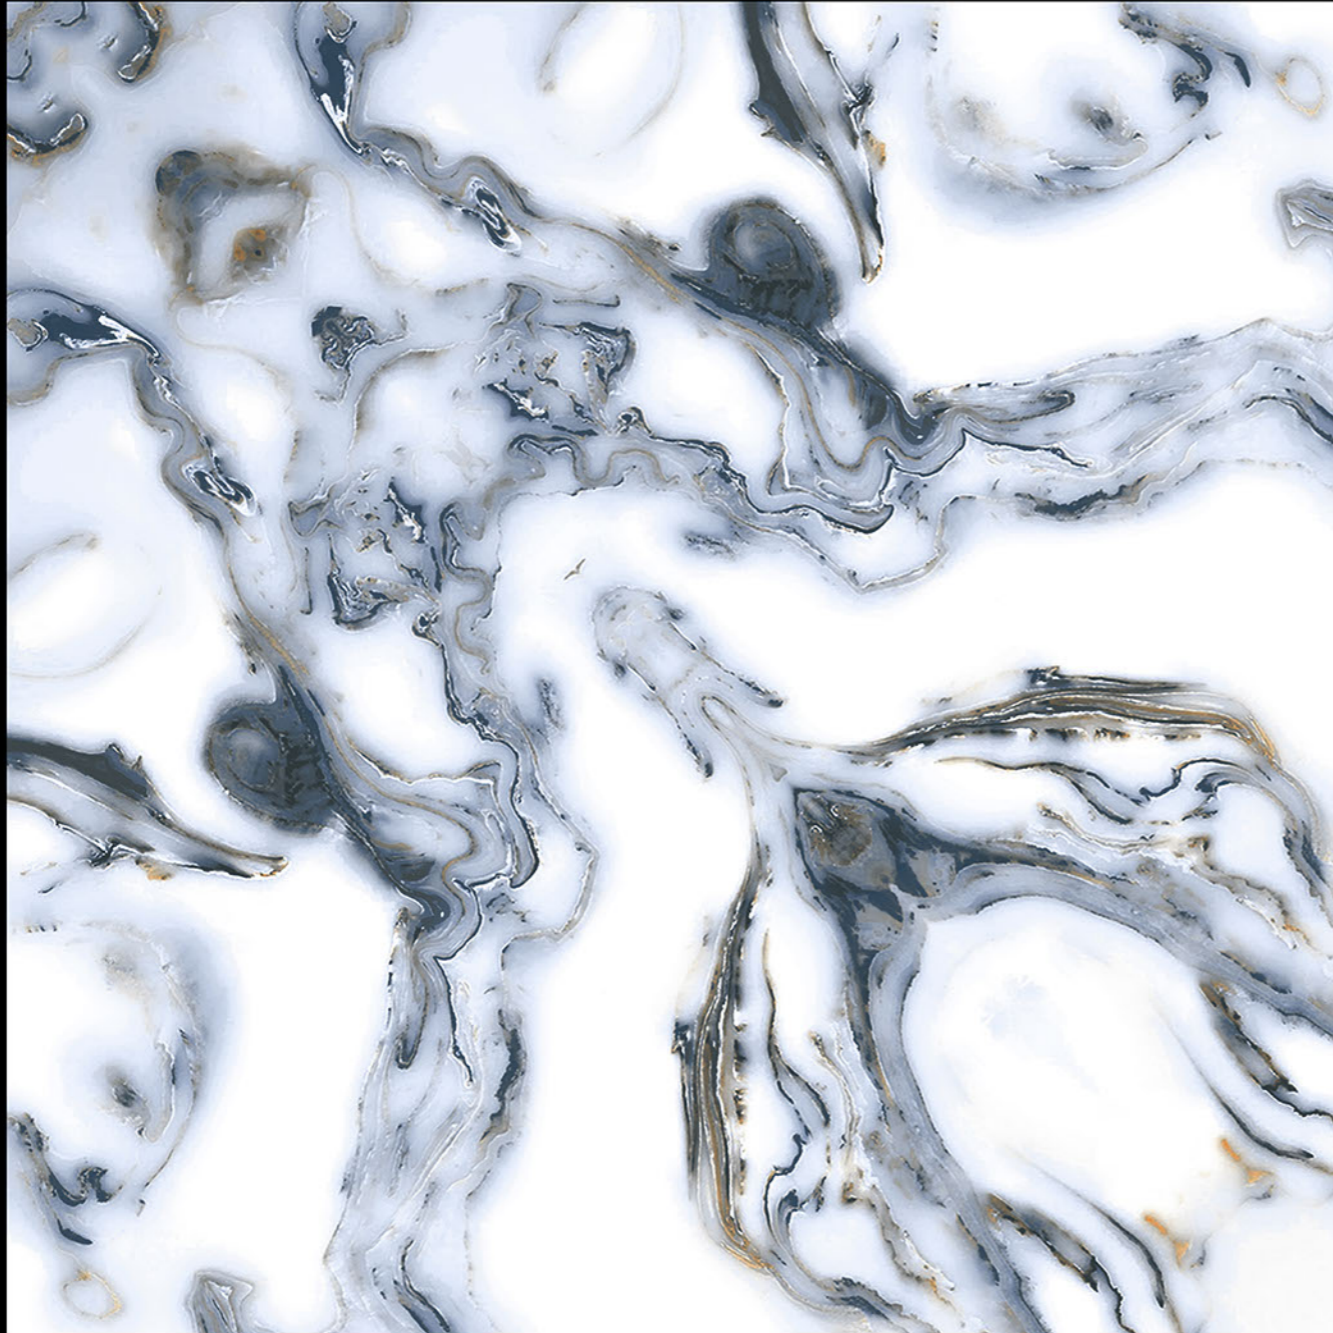

GVT | **POLISHED**
PGVT | 600 x 600mm

6173 - ALCORA BLUE

- 100% Replacement for Italian Marble
- Water Absorption $\leq 0.5\%$
- Zero Maintenance
- Stain Class 5 Resistant
- Eco Friendly
- Divine Glossiness
- Fire Resistant
- Frost Resistant