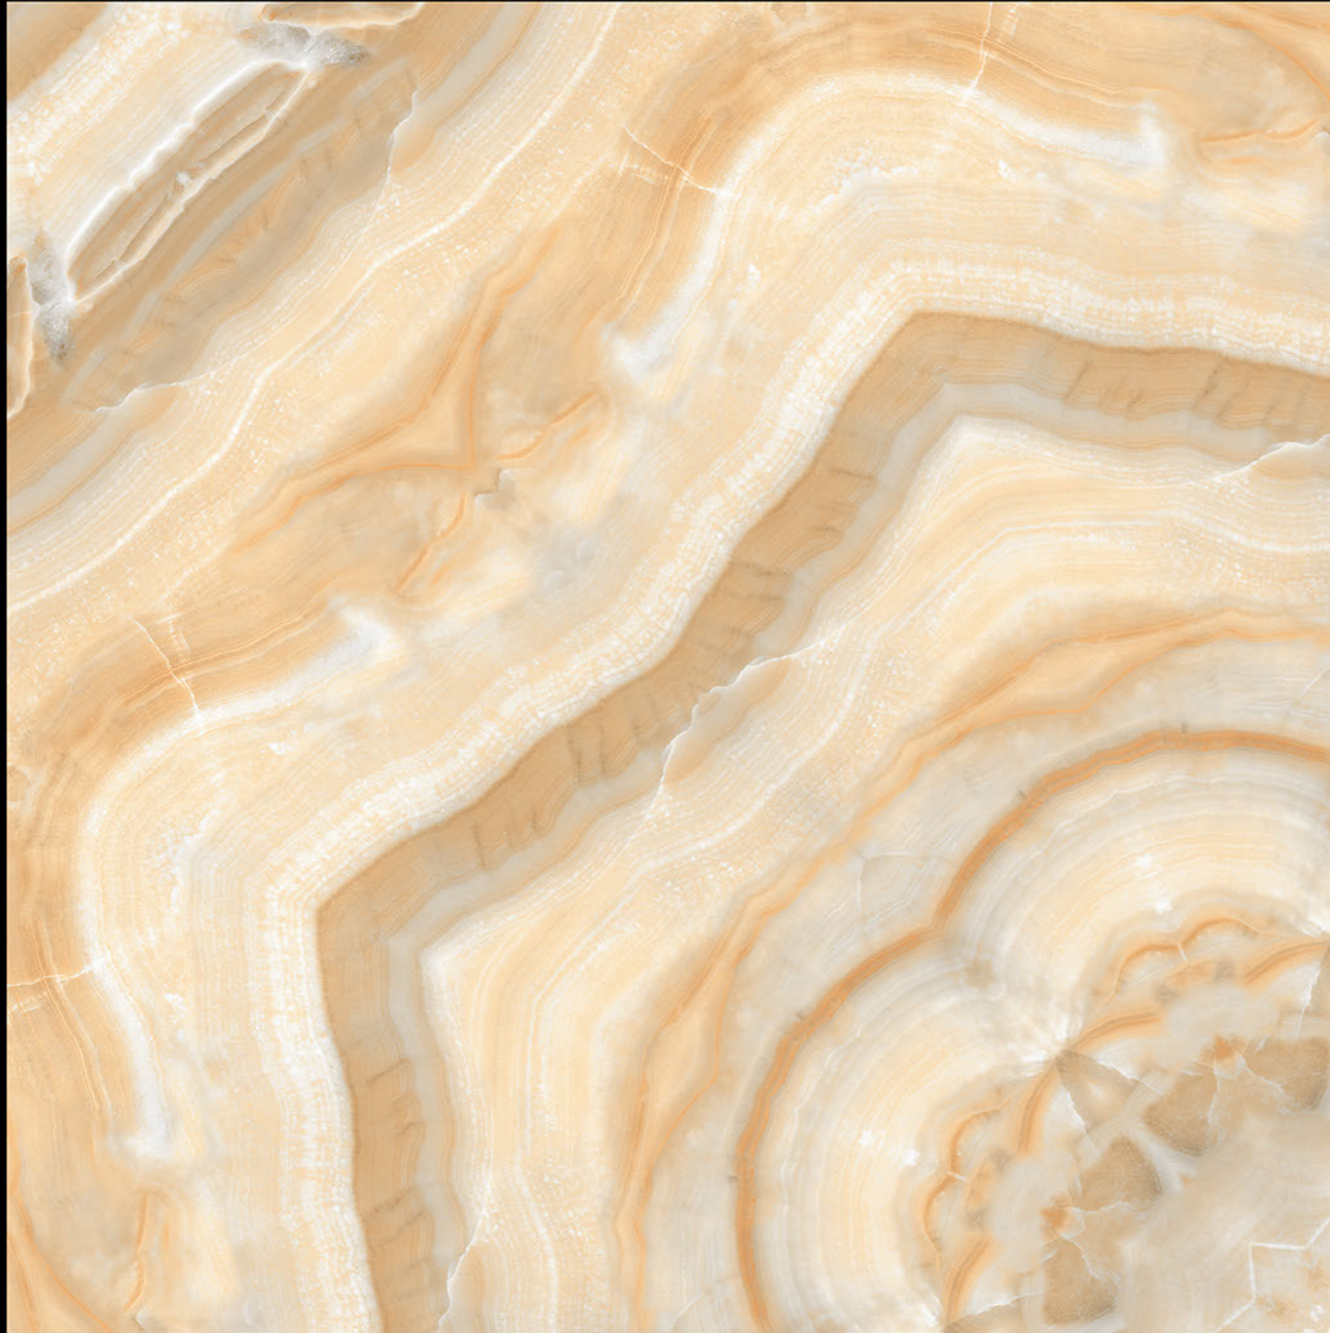

GVT | **POLISHED**
PGVT | 600 x 600mm

6131 - STAR BEIGE

- 100% Replacement for Italian Marble
- Water Absorption $\leq 0.5\%$
- Zero Maintenance
- Stain Class 5 Resistant
- Eco Friendly
- Divine Glossiness
- Fire Resistant
- Frost Resistant