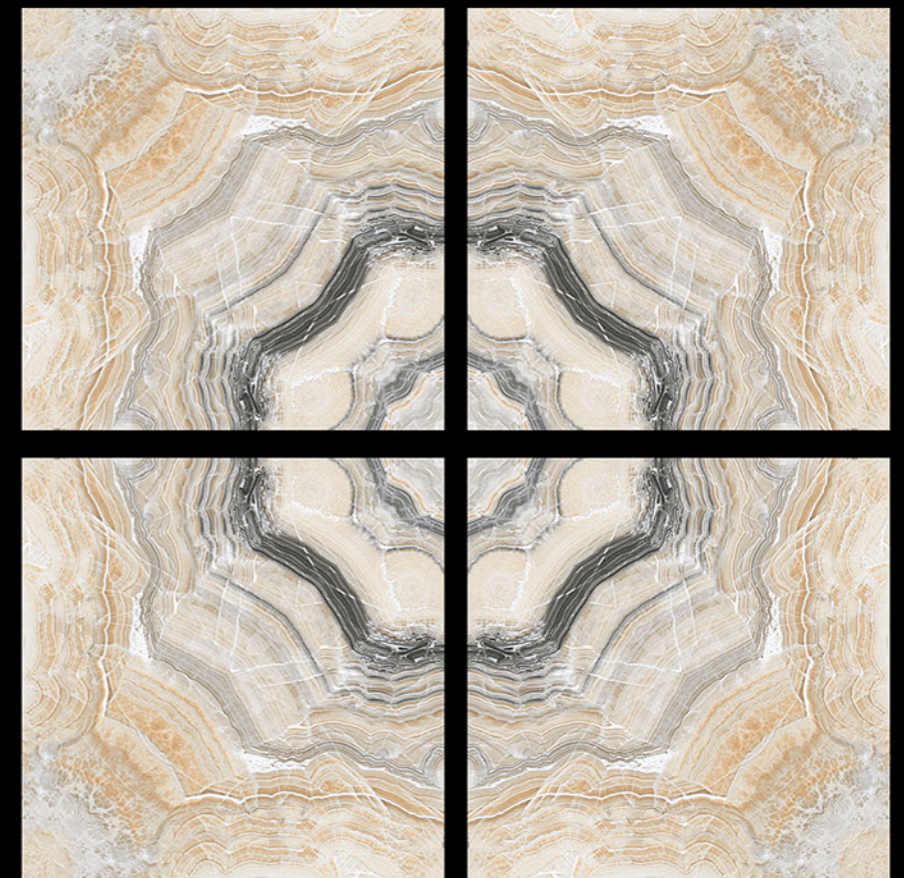

GVT | **POLISHED**
PGVT | 600 x 600mm

MI REGA YELLOW

- 100% Replacement for Italian Marble
- Water Absorption $\leq 0.5\%$
- Zero Maintenance
- Stain Class 5 Resistant
- Eco Friendly
- Divine Glossiness
- Fire Resistant
- Frost Resistant