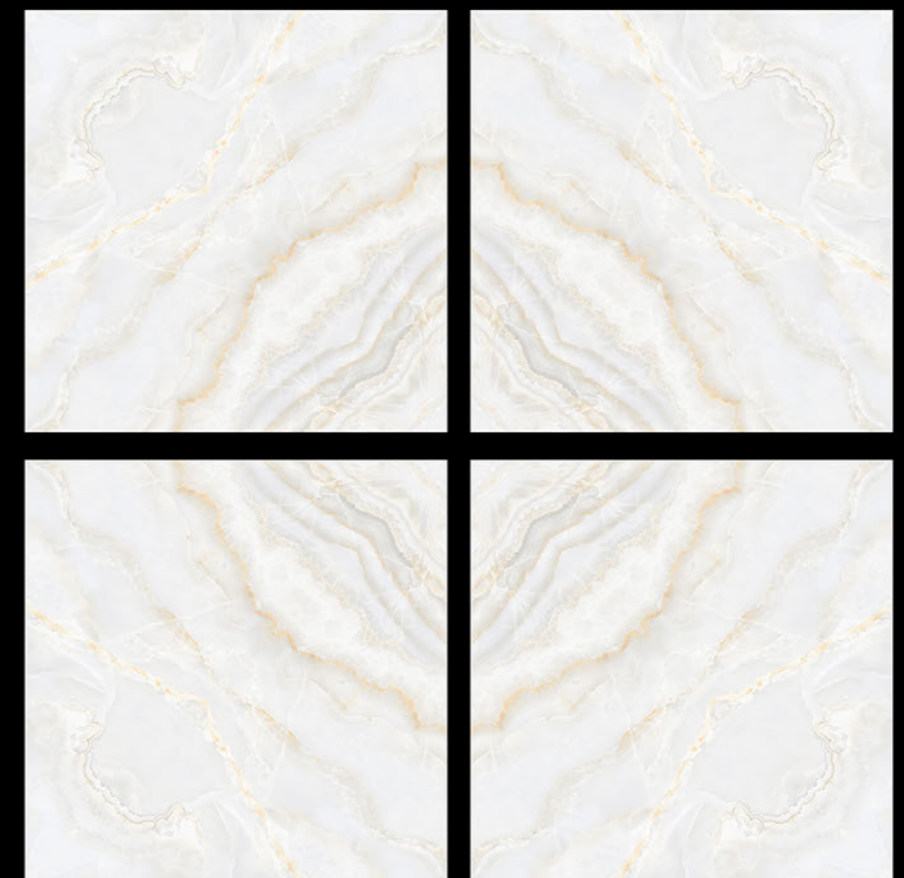

GVT | **POLISHED**
PGVT | 600 x 600mm

6226 - GRAND ONYX

100% Replacement
for Italian Marble

Water Absorption
 $\leq 0.5\%$

Zero
Maintenance

Stain Class 5
Resistant

Eco
Friendly

Divine
Glossiness

Fire
Resistant

Frost
Resistant