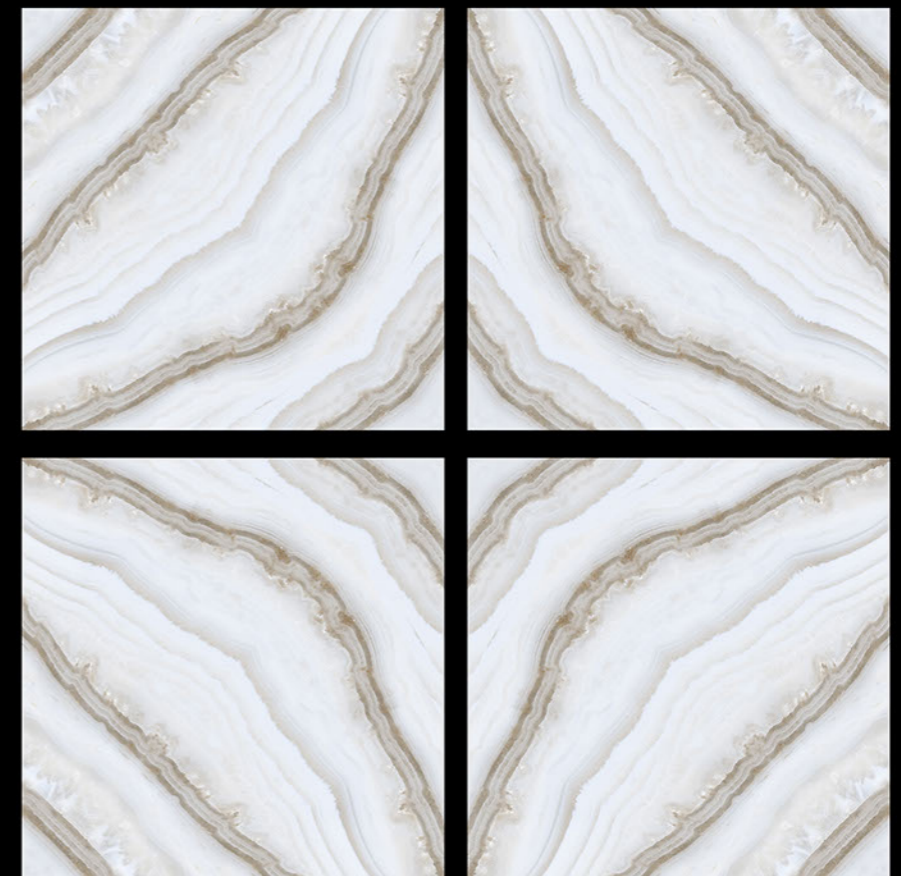

GVT | **POLISHED**
PGVT | 600 x 600mm

6207 - CLASSIC ONYX

- 100% Replacement for Italian Marble
- Water Absorption $\leq 0.5\%$
- Zero Maintenance
- Stain Class 5 Resistant
- Eco Friendly
- Divine Glossiness
- Fire Resistant
- Frost Resistant