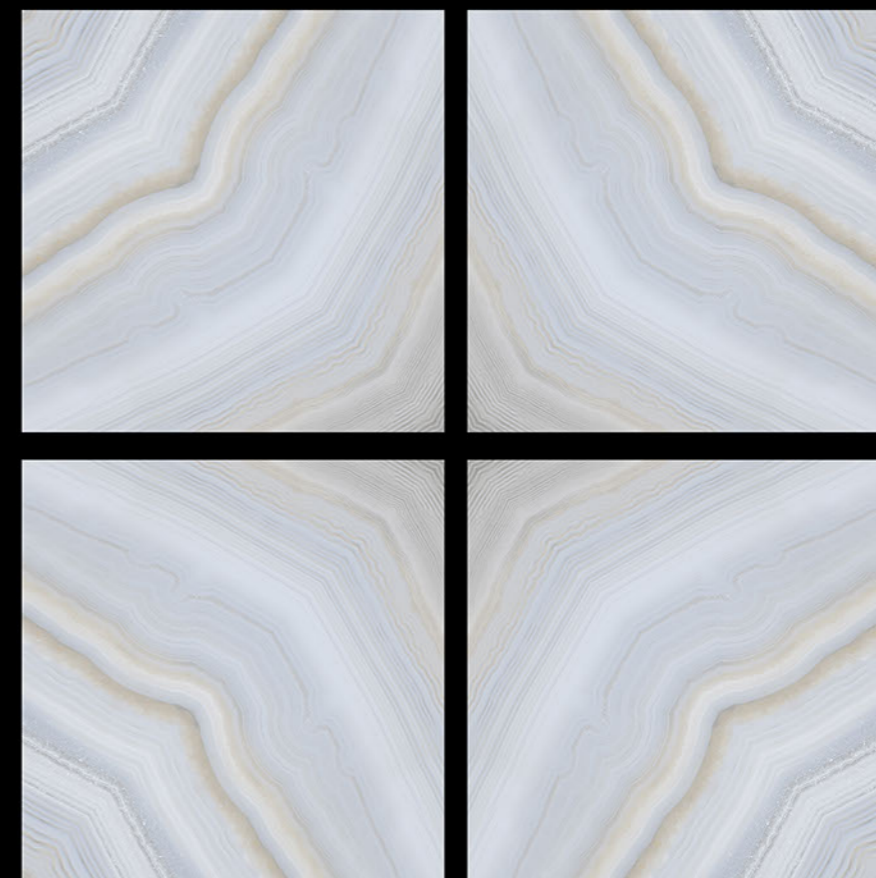

GVT | **POLISHED**
PGVT | 600 x 600mm

6223 - ZEUS ONYX

- 100% Replacement for Italian Marble
- Water Absorption $\leq 0.5\%$
- Zero Maintenance
- Stain Class 5 Resistant
- Eco Friendly
- Divine Glossiness
- Fire Resistant
- Frost Resistant