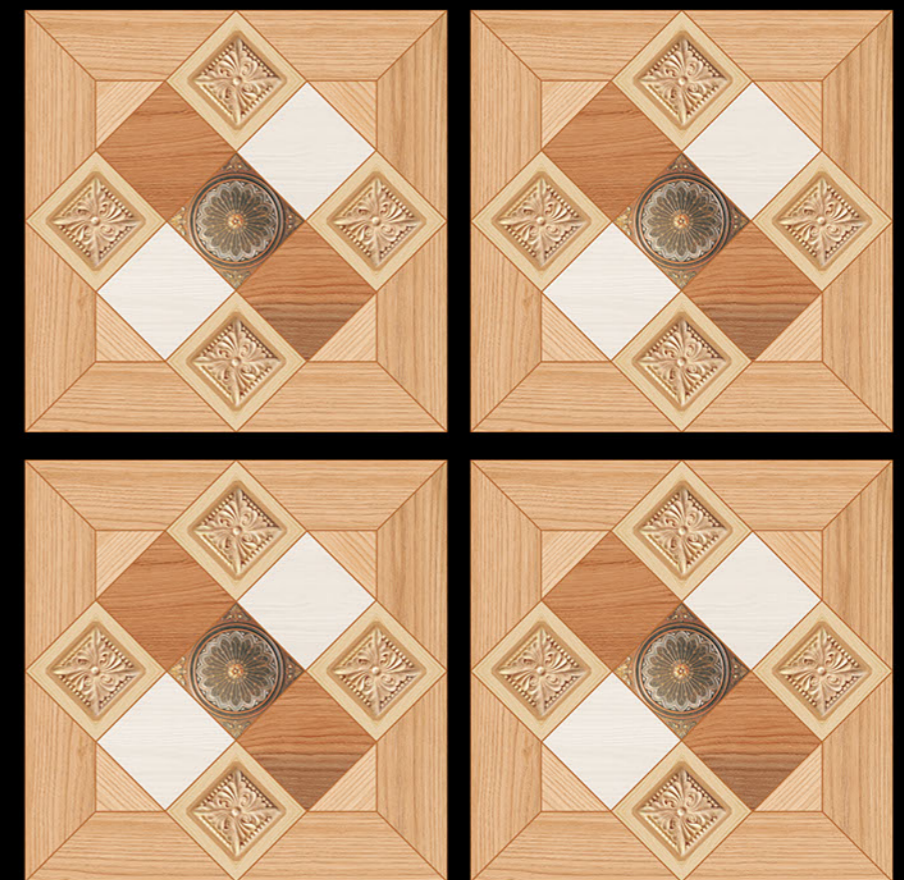

GVT | **POLISHED**
PGVT | 600 x 600mm

1144

100% Replacement
for Italian Marble

Water Absorption
≤ 0.5%

Zero
Maintenance

Stain Class 5
Resistant

Eco
Friendly

Divine
Glossiness

Fire
Resistant

Frost
Resistant