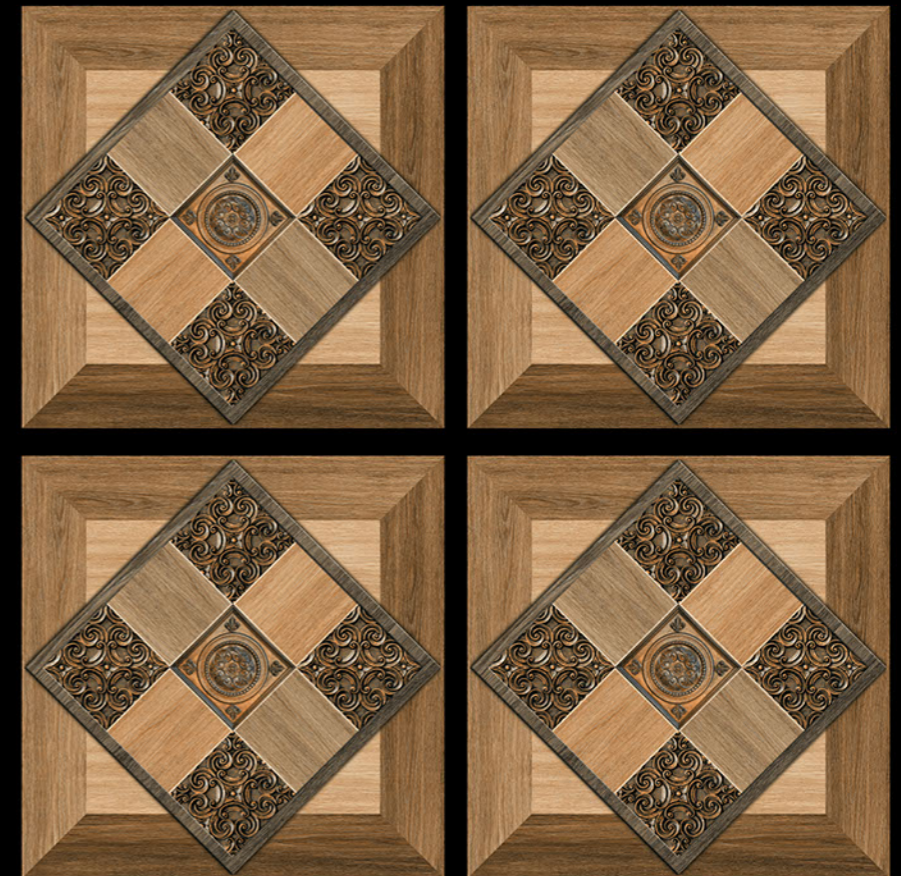

GVT | POLISHED
PGVT | 600 x 600mm

6168 - BARAK WOOD DECOR

- 100% Replacement for Italian Marble
- Water Absorption $\leq 0.5\%$
- Zero Maintenance
- Stain Class 5 Resistant
- Eco Friendly
- Divine Glossiness
- Fire Resistant
- Frost Resistant