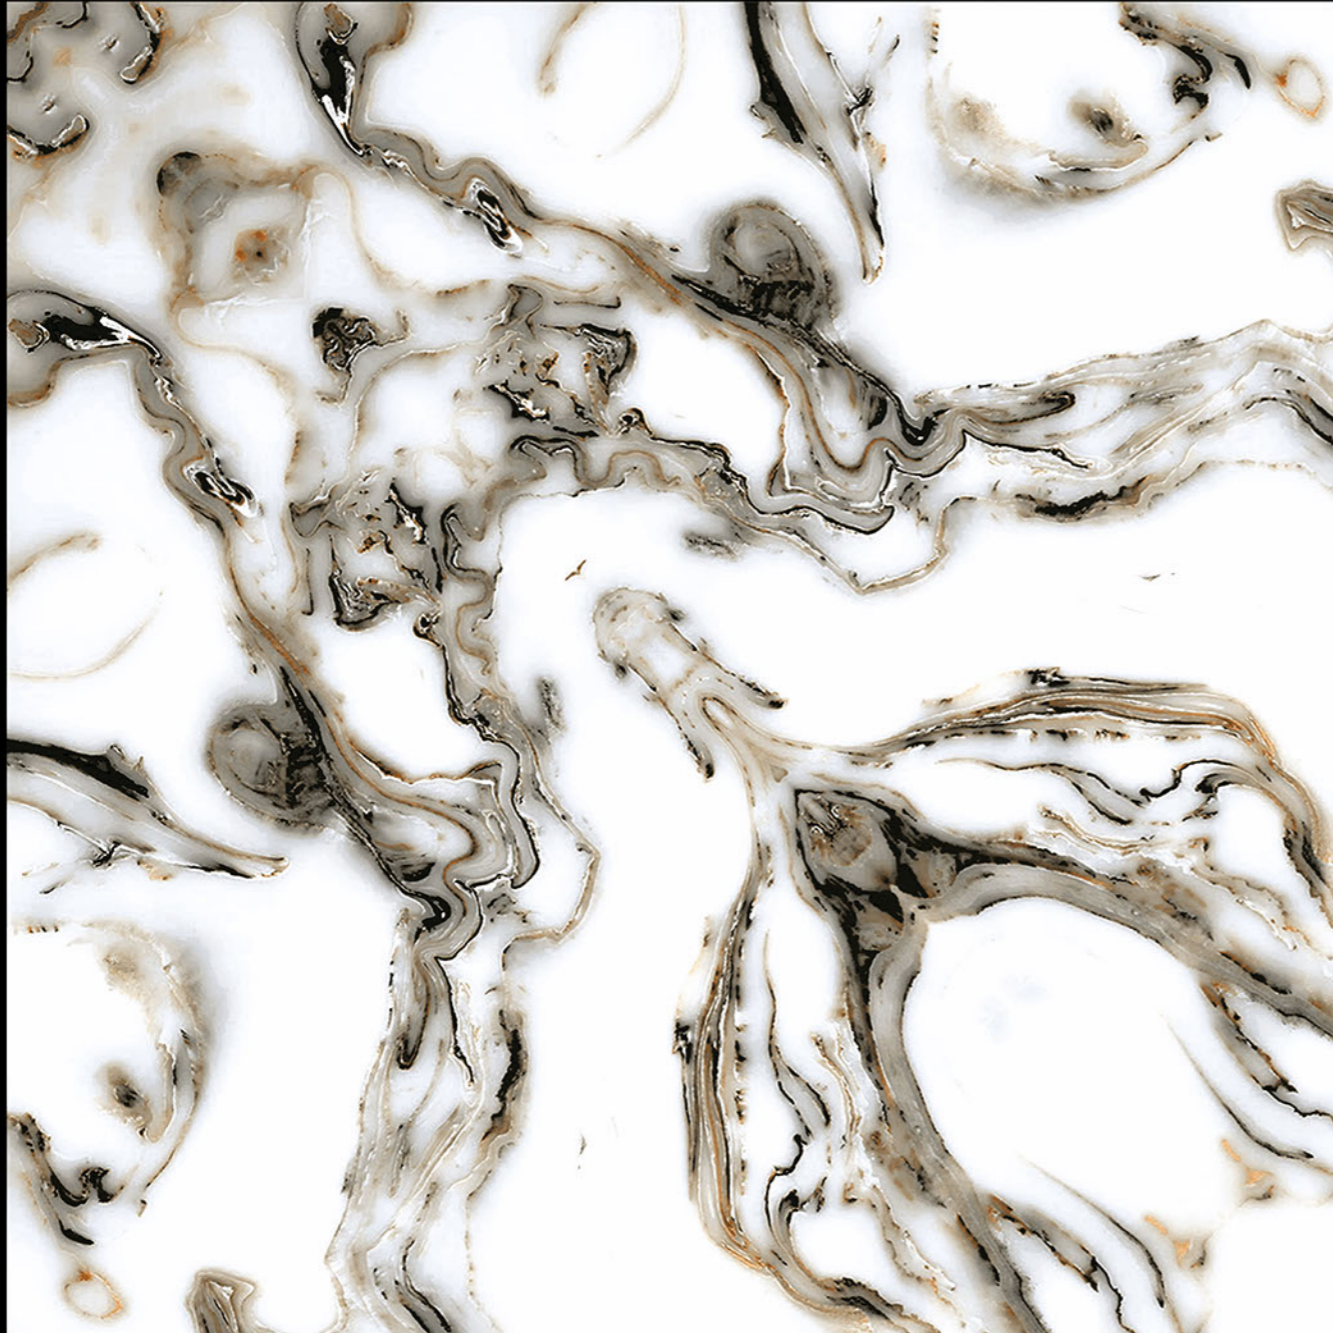

GVT | **POLISHED**
PGVT | 600 x 600mm

6230 - SINGAL RIVER BROWN

- 100% Replacement for Italian Marble
- Water Absorption $\leq 0.5\%$
- Zero Maintenance
- Stain Class 5 Resistant
- Eco Friendly
- Divine Glossiness
- Fire Resistant
- Frost Resistant