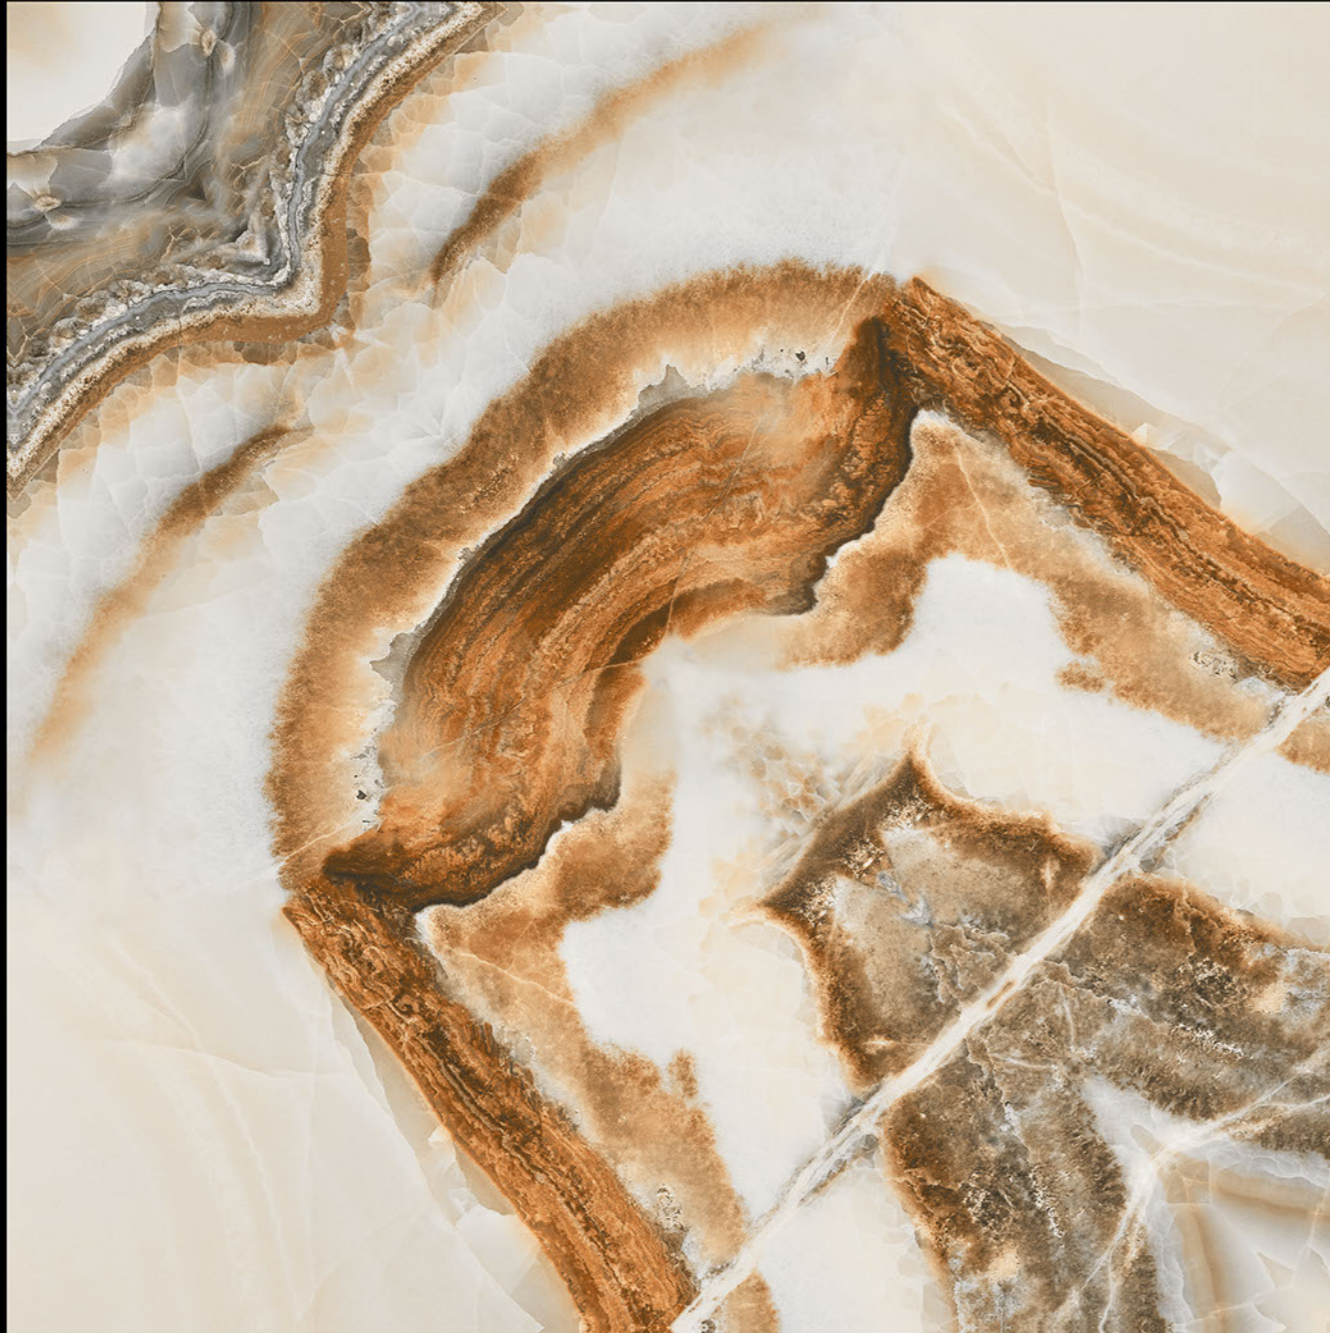

GVT | **POLISHED**
PGVT | 600 x 600mm

6136 - ELITE ONYX

- 100% Replacement for Italian Marble
- Water Absorption $\leq 0.5\%$
- Zero Maintenance
- Stain Class 5 Resistant
- Eco Friendly
- Divine Glossiness
- Fire Resistant
- Frost Resistant