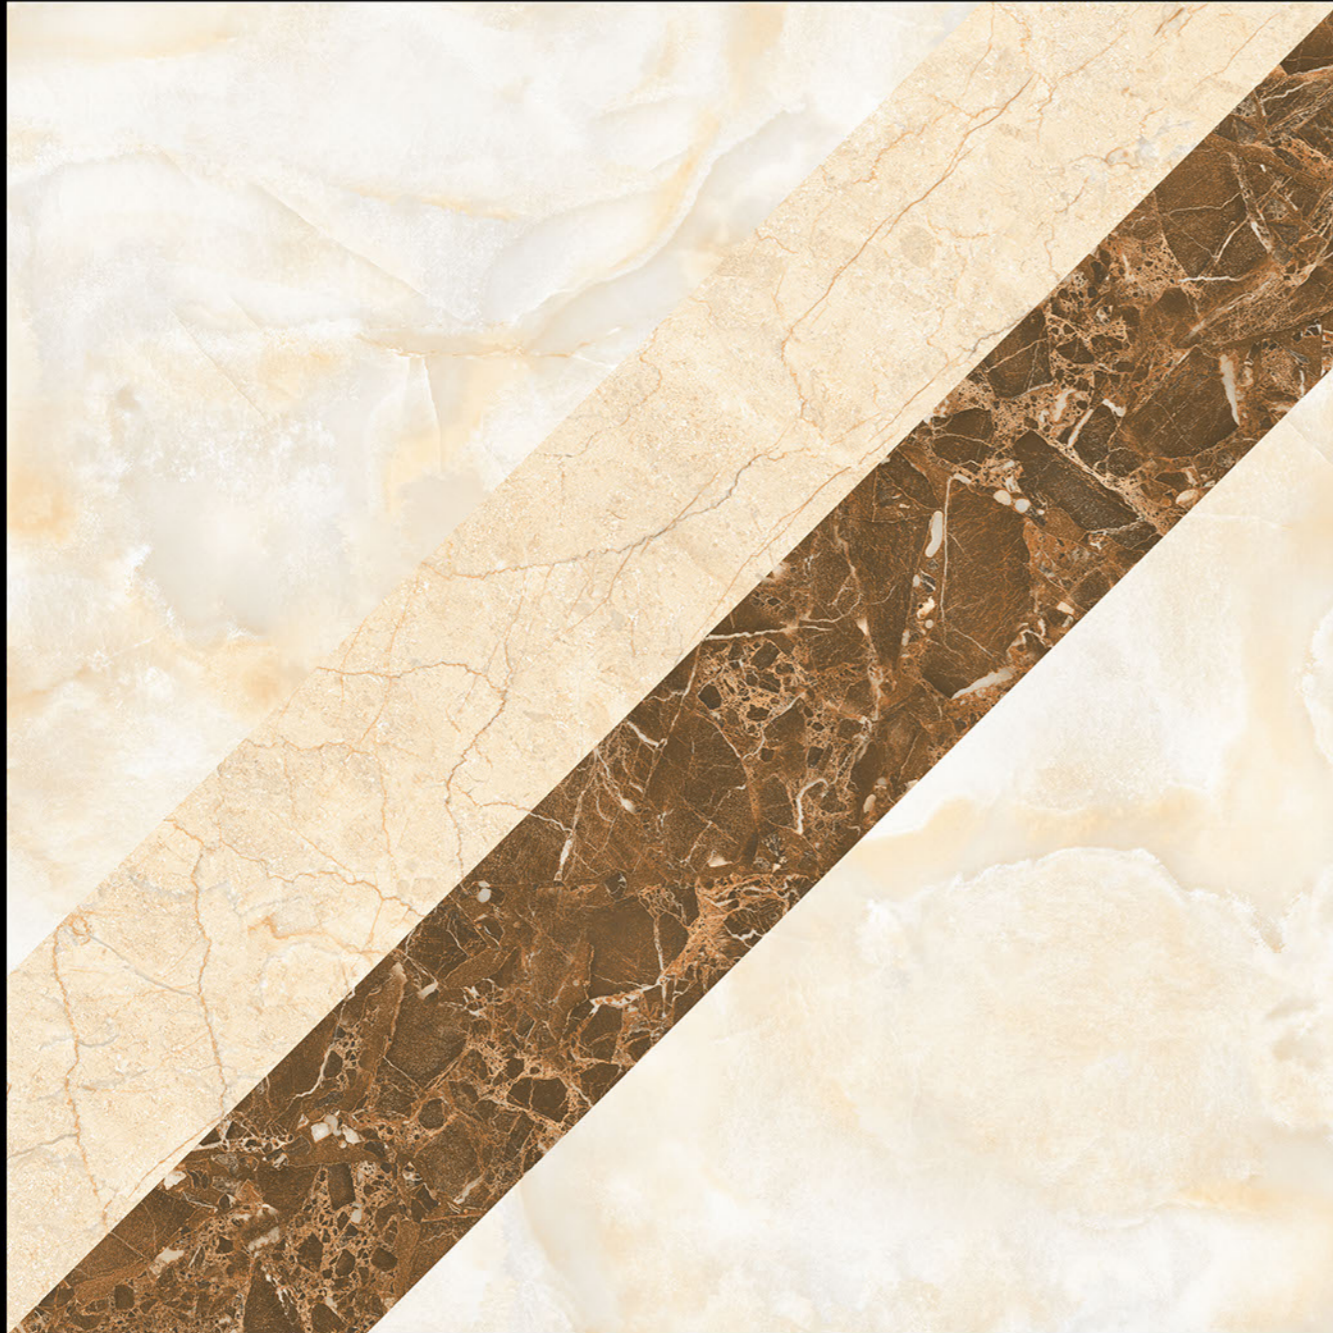

GVT | **POLISHED**
PGVT | 600 x 600mm

6133 - HORIZON BROWN

- 100% Replacement for Italian Marble
- Water Absorption $\leq 0.5\%$
- Zero Maintenance
- Stain Class 5 Resistant
- Eco Friendly
- Divine Glossiness
- Fire Resistant
- Frost Resistant