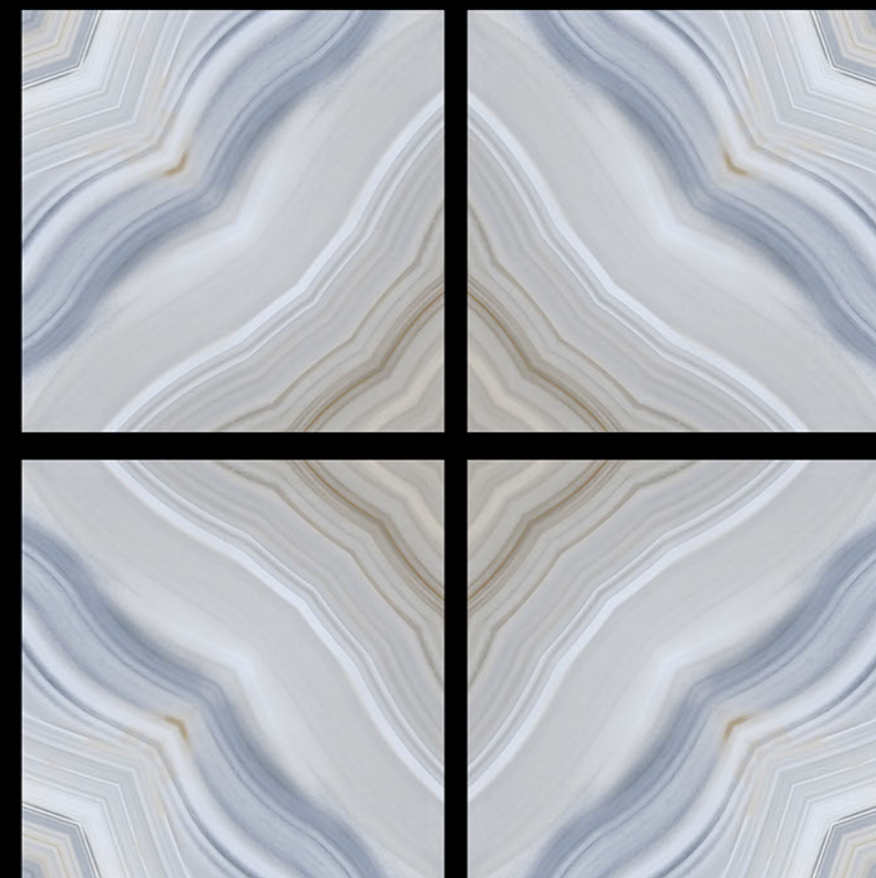

GVT | **POLISHED**
PGVT | 600 x 600mm

6184 - ANTIQ BLUE

- 100% Replacement for Italian Marble
- Water Absorption $\leq 0.5\%$
- Zero Maintenance
- Stain Class 5 Resistant
- Eco Friendly
- Divine Glossiness
- Fire Resistant
- Frost Resistant