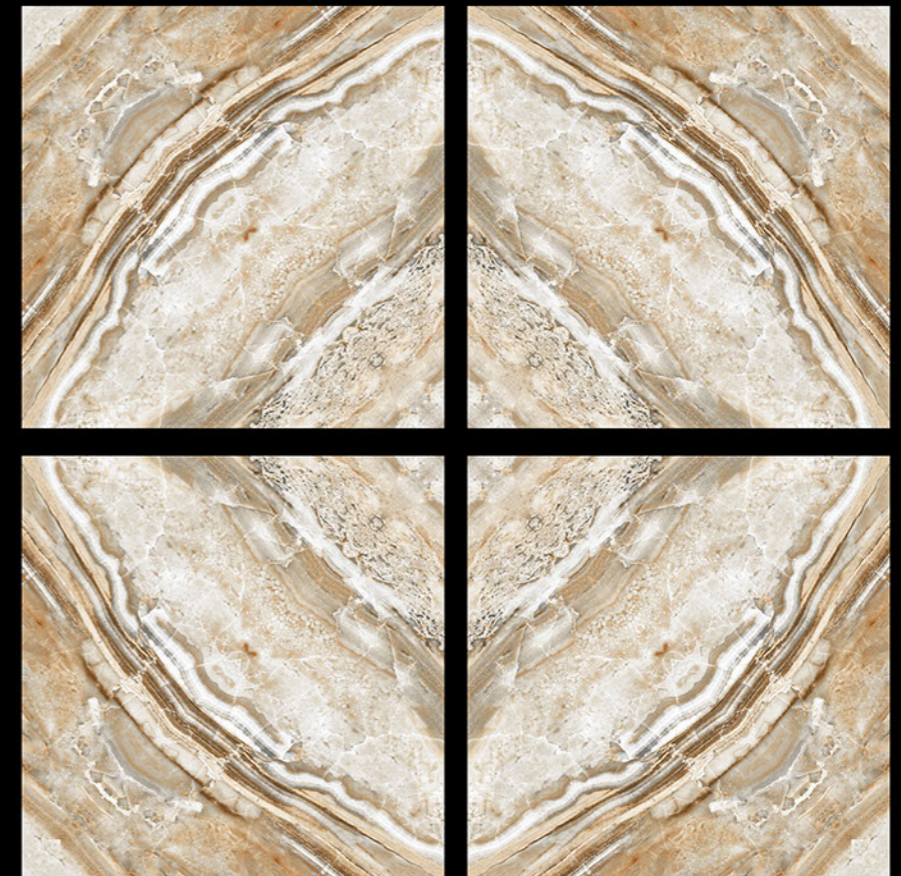

GVT | **POLISHED**
PGVT | 600 x 600mm

6257 - MAZZEL NATURAL

- 100% Replacement for Italian Marble
- Water Absorption $\leq 0.5\%$
- Zero Maintenance
- Stain Class 5 Resistant
- Eco Friendly
- Divine Glossiness
- Fire Resistant
- Frost Resistant