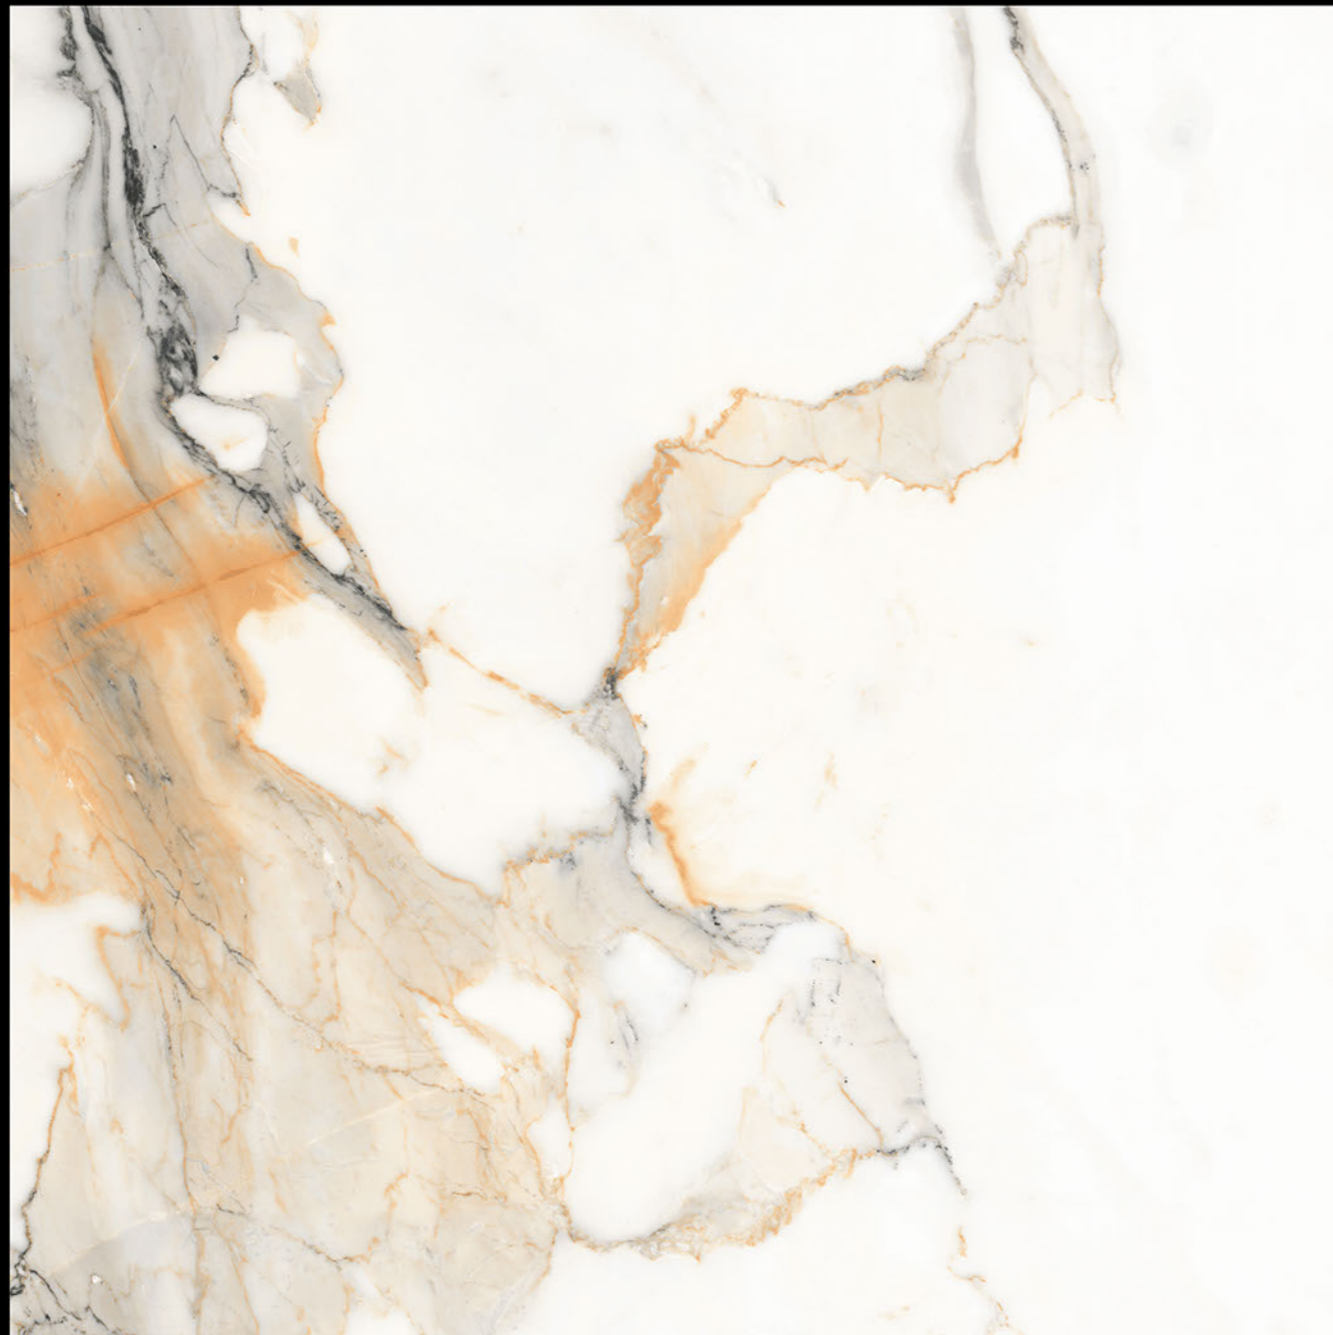

GVT | **POLISHED**
PGVT | 600 x 600mm

1197

- 100% Replacement for Italian Marble
- Water Absorption $\leq 0.5\%$
- Zero Maintenance
- Stain Class 5 Resistant
- Eco Friendly
- Divine Glossiness
- Fire Resistant
- Frost Resistant