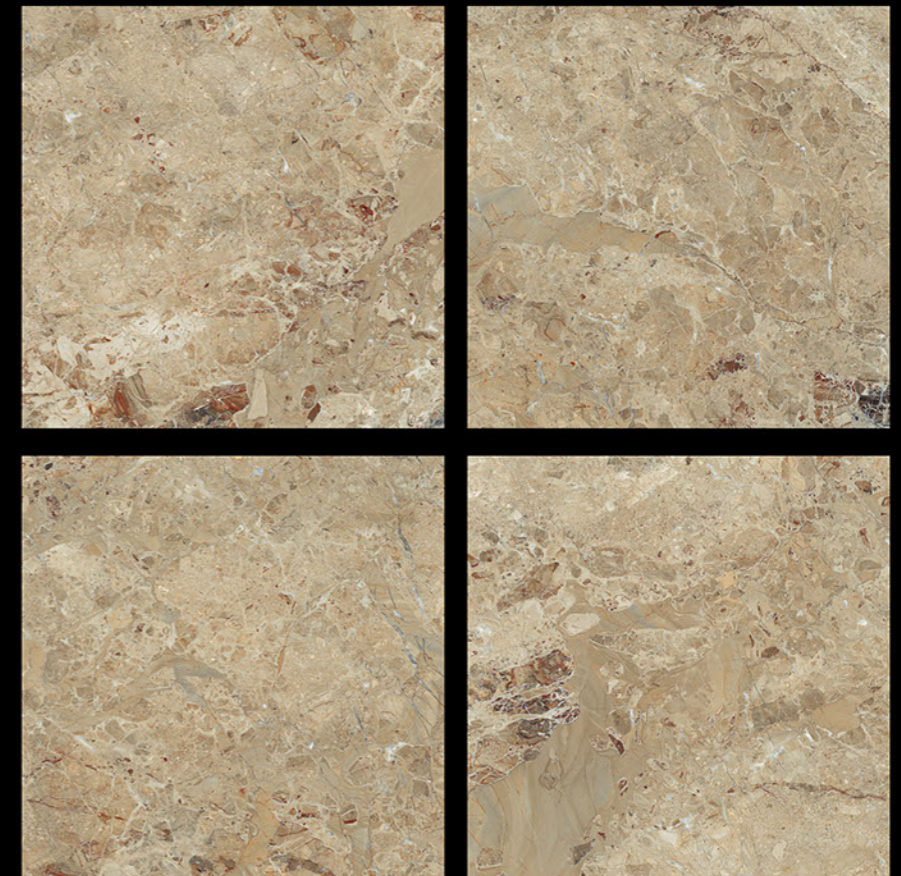

GVT | **POLISHED**
PGVT | 600 x 600mm

1157

- 100% Replacement for Italian Marble
- Water Absorption $\leq 0.5\%$
- Zero Maintenance
- Stain Class 5 Resistant
- Eco Friendly
- Divine Glossiness
- Fire Resistant
- Frost Resistant