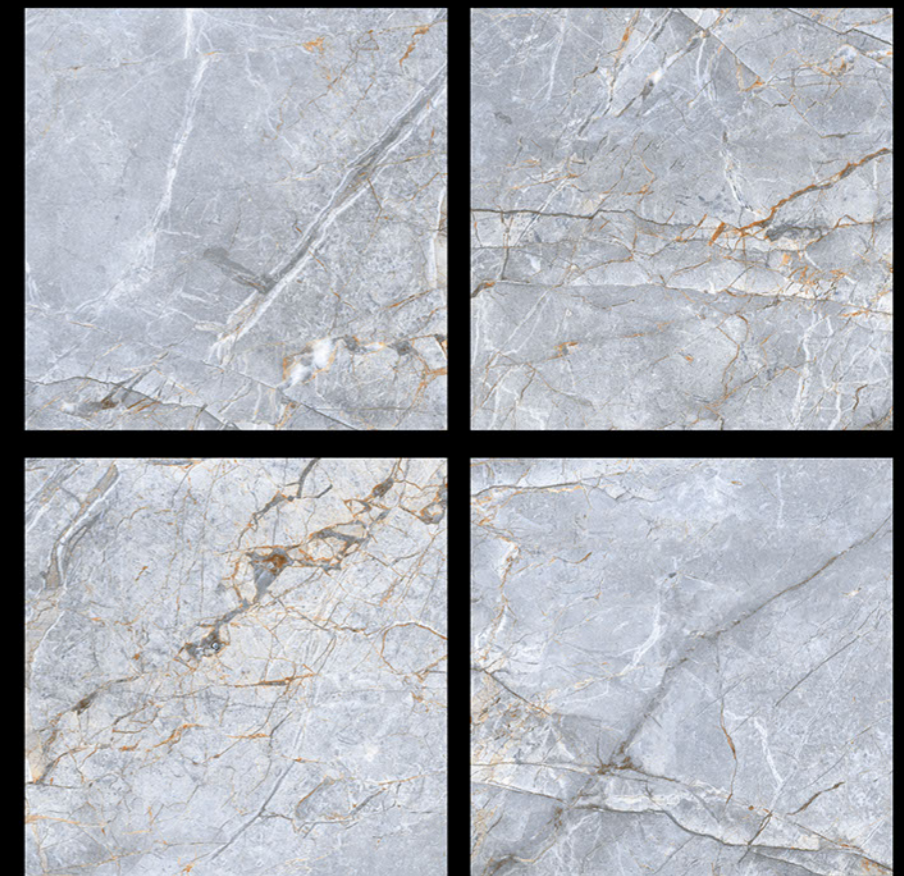

GVT | **POLISHED**
PGVT | 600 x 600mm

1165

100% Replacement
for Italian Marble

Water Absorption
 $\leq 0.5\%$

Zero
Maintenance

Stain Class 5
Resistant

Eco
Friendly

Divine
Glossiness

Fire
Resistant

Frost
Resistant