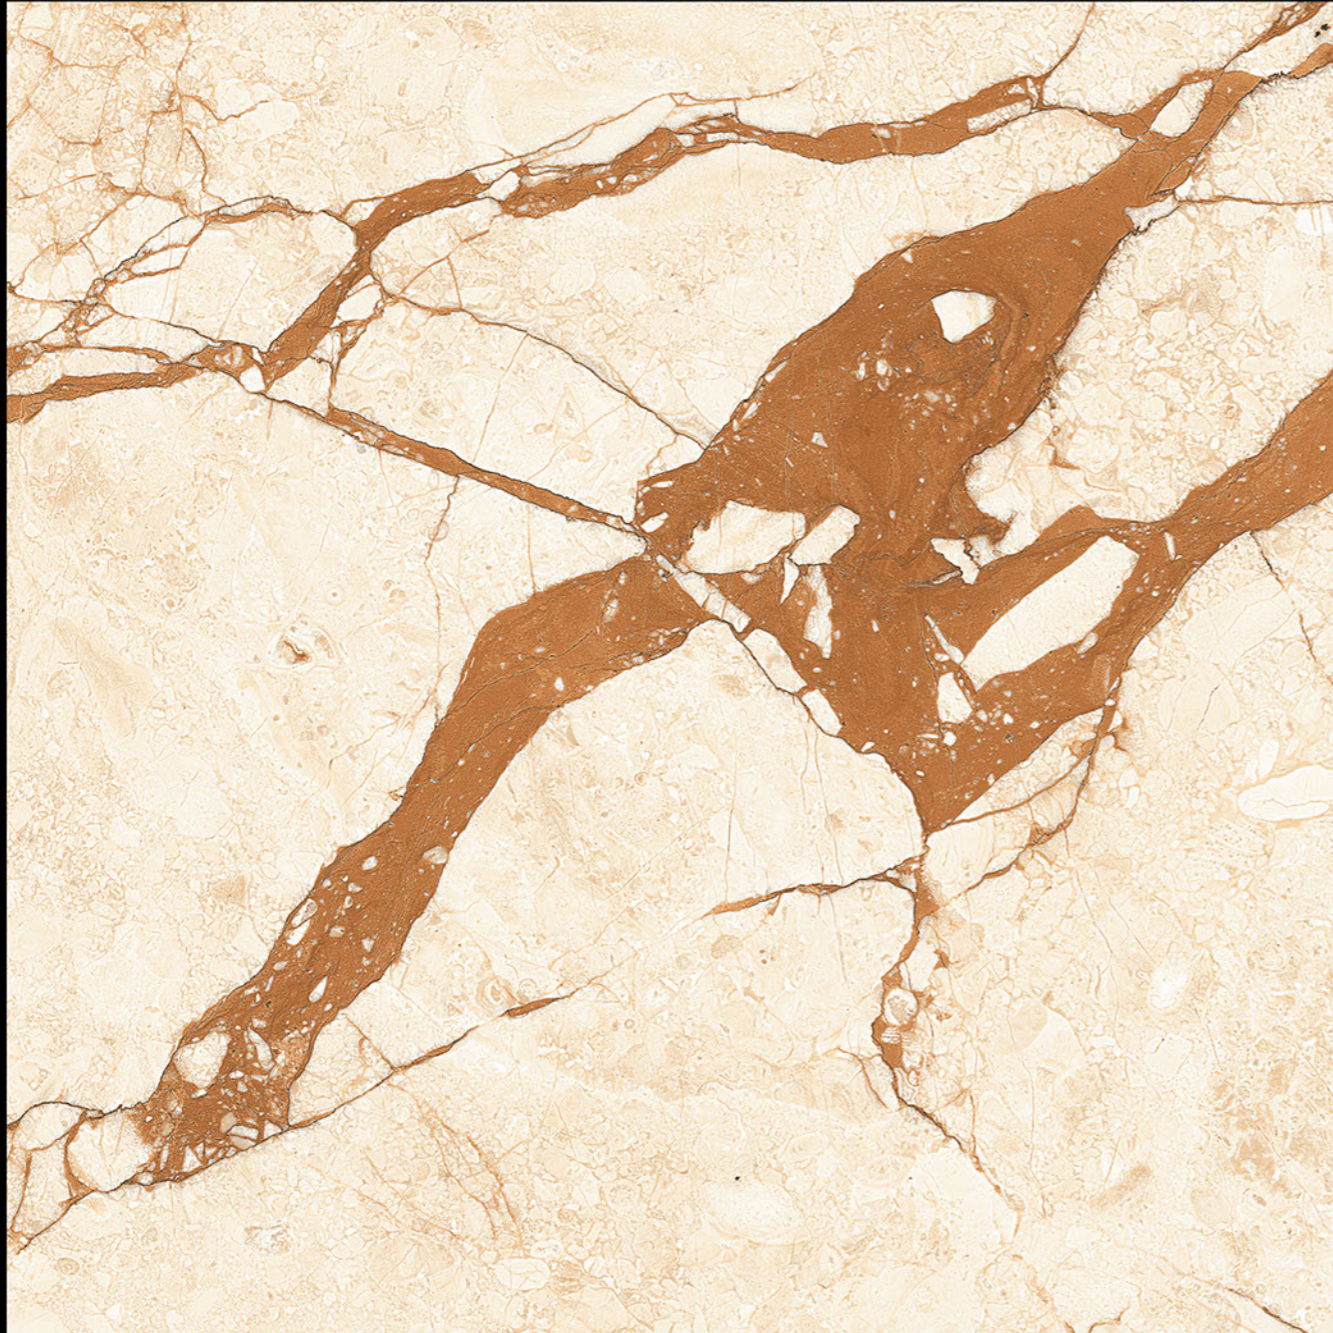

GVT | POLISHED
PGVT | 600 x 600mm

1196

- 100% Replacement for Italian Marble
- Water Absorption $\leq 0.5\%$
- Zero Maintenance
- Stain Class 5 Resistant
- Eco Friendly
- Divine Glossiness
- Fire Resistant
- Frost Resistant