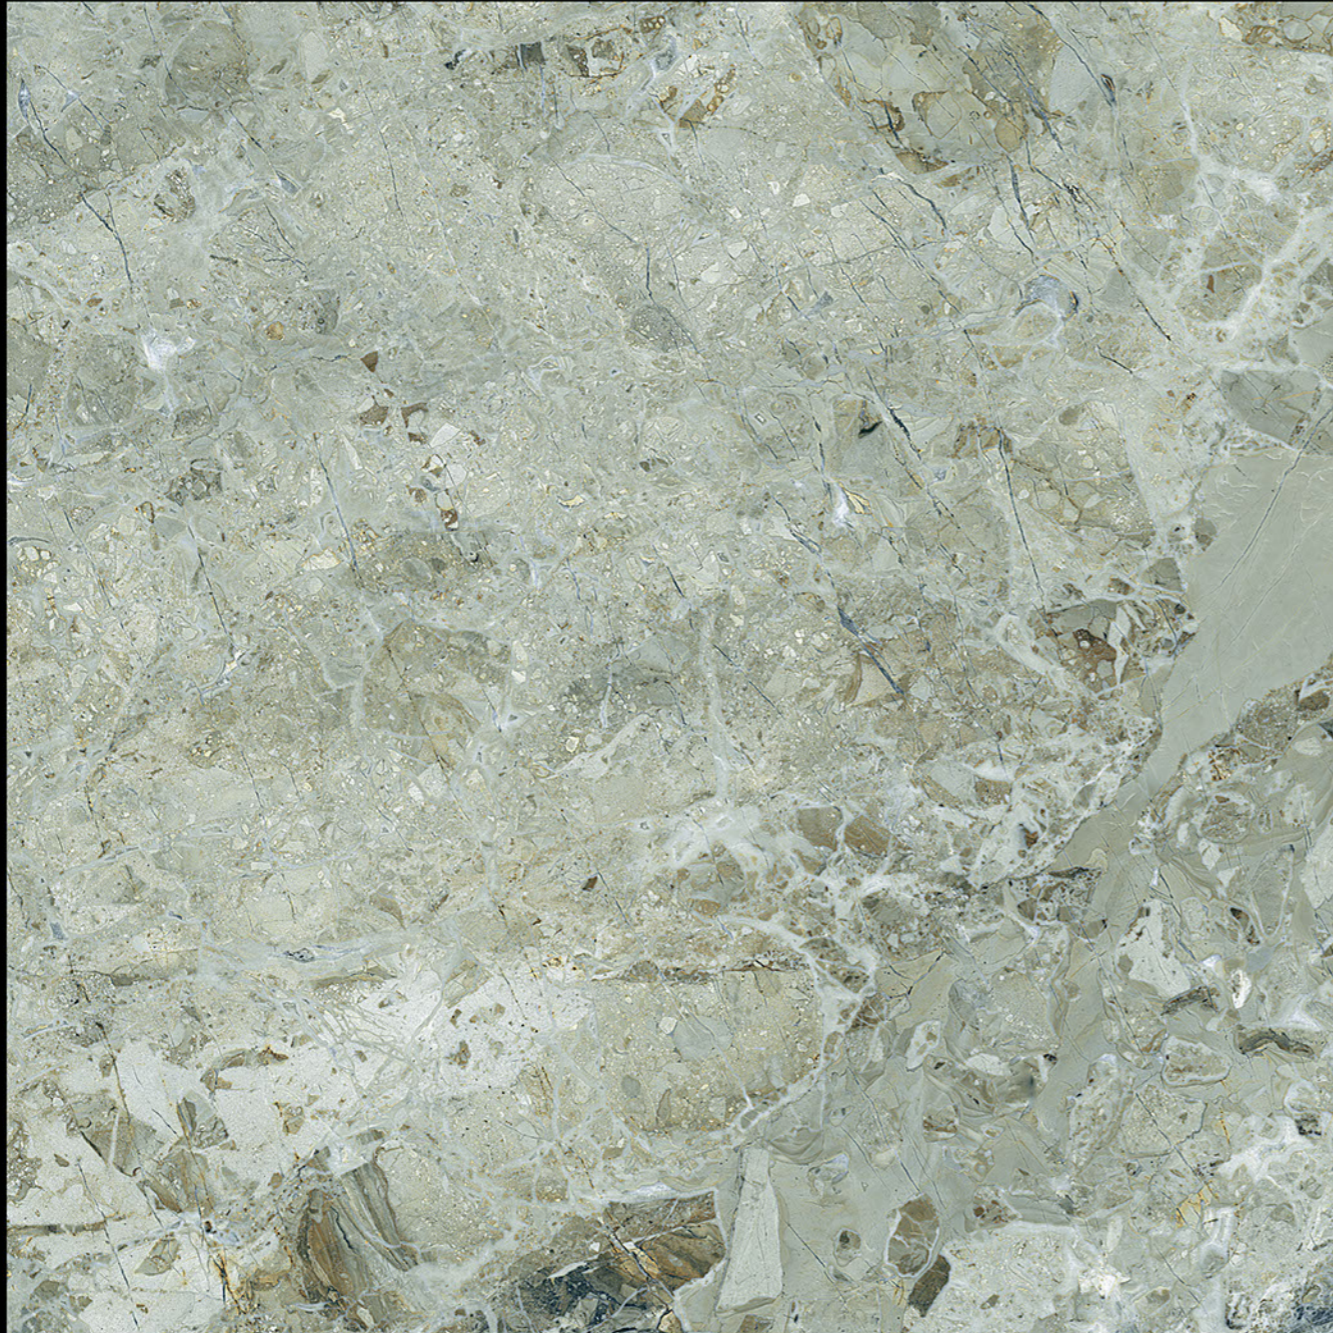

GVT | **POLISHED**
PGVT | 600 x 600mm

1159

100% Replacement
for Italian Marble

Water Absorption
 $\leq 0.5\%$

Zero
Maintenance

Stain Class 5
Resistant

Eco
Friendly

Divine
Glossiness

Fire
Resistant

Frost
Resistant