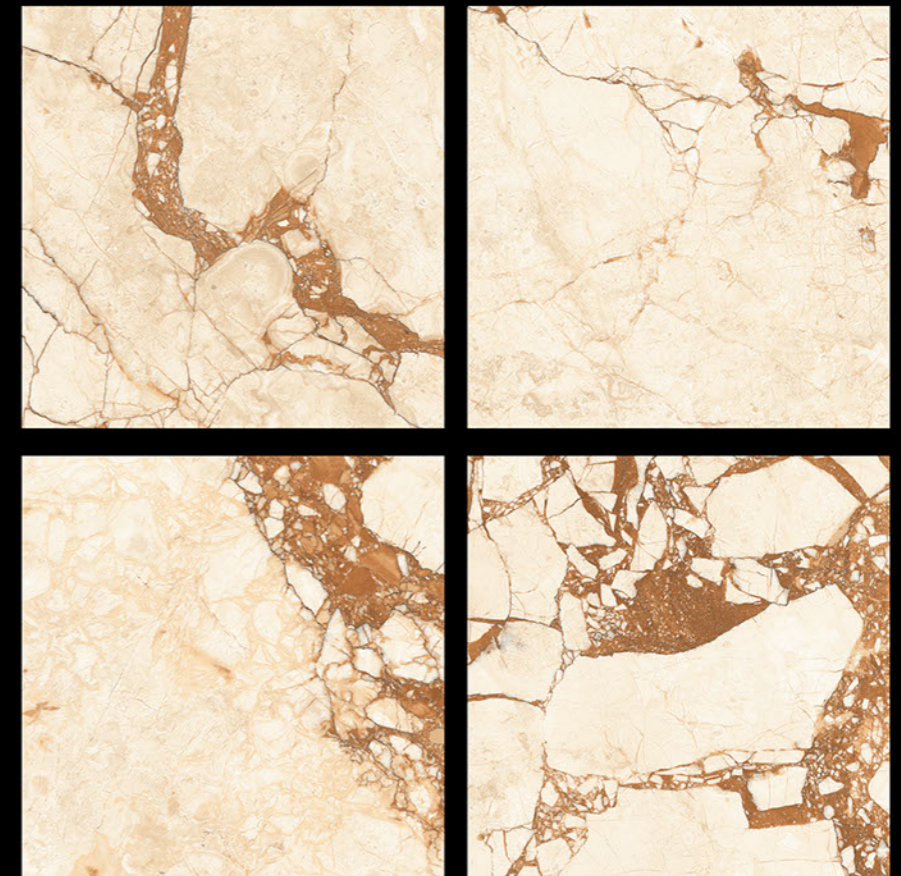

GVT | POLISHED
PGVT | 600 x 600mm

1196

- 100% Replacement for Italian Marble
- Water Absorption $\leq 0.5\%$
- Zero Maintenance
- Stain Class 5 Resistant
- Eco Friendly
- Divine Glossiness
- Fire Resistant
- Frost Resistant