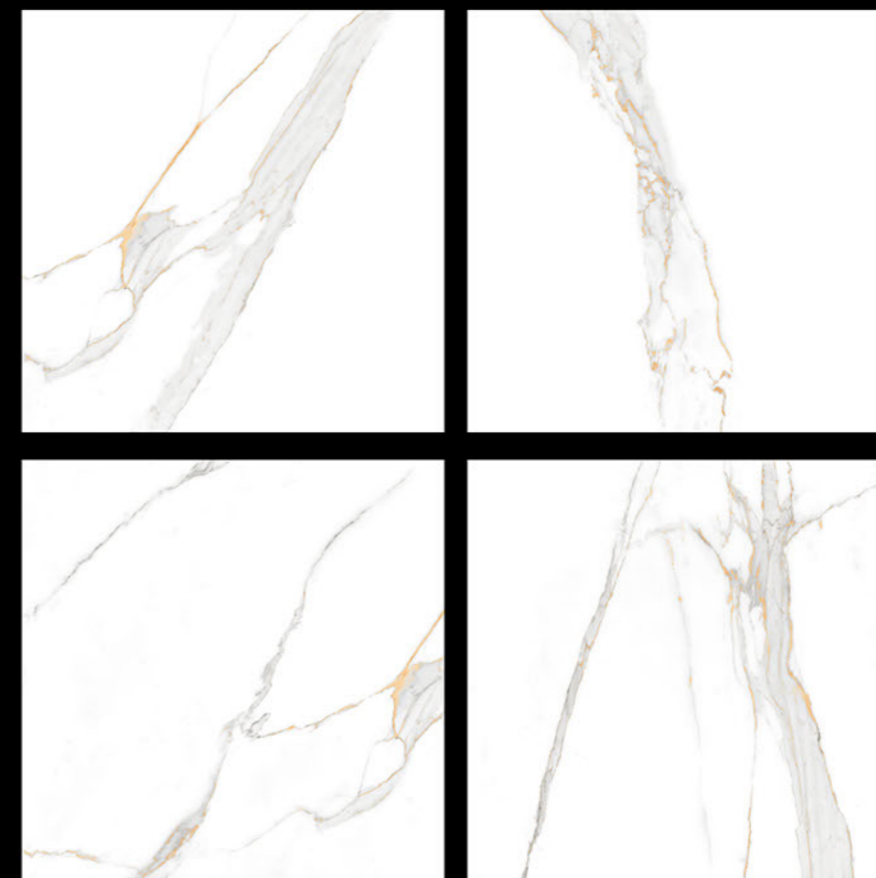

GVT | **POLISHED**
PGVT | 600 x 600mm

1132

- 100% Replacement for Italian Marble
- Water Absorption $\leq 0.5\%$
- Zero Maintenance
- Stain Class 5 Resistant
- Eco Friendly
- Divine Glossiness
- Fire Resistant
- Frost Resistant