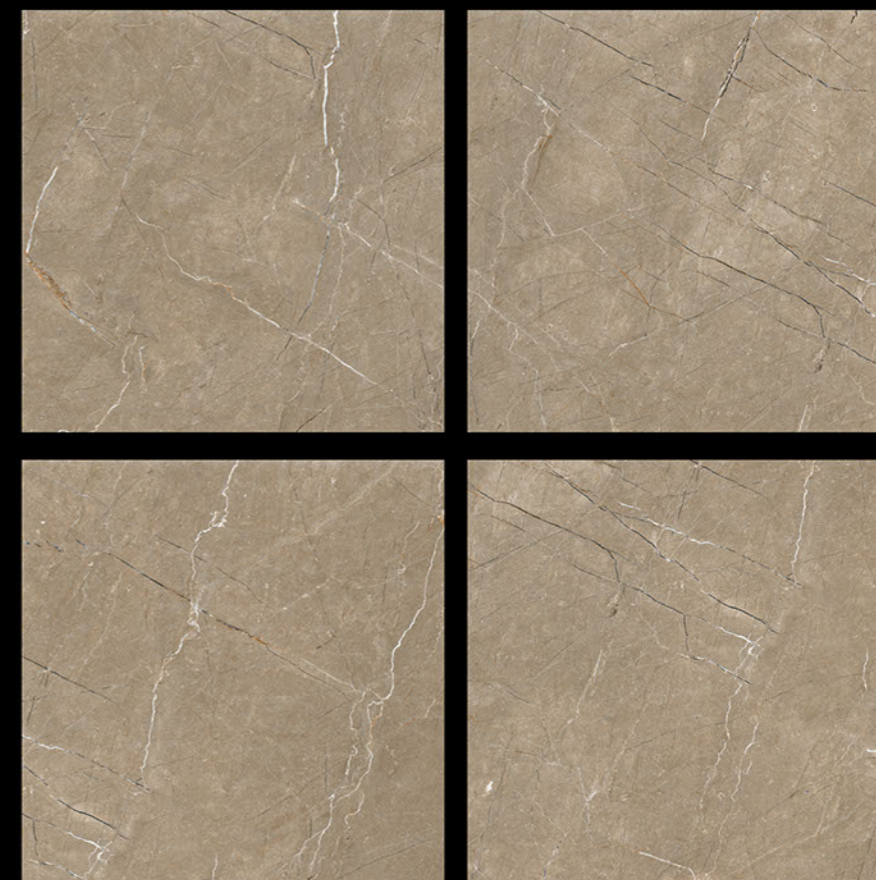

GVT | **POLISHED**
PGVT | 600 x 600mm

1180

- 100% Replacement for Italian Marble
- Water Absorption $\leq 0.5\%$
- Zero Maintenance
- Stain Class 5 Resistant
- Eco Friendly
- Divine Glossiness
- Fire Resistant
- Frost Resistant