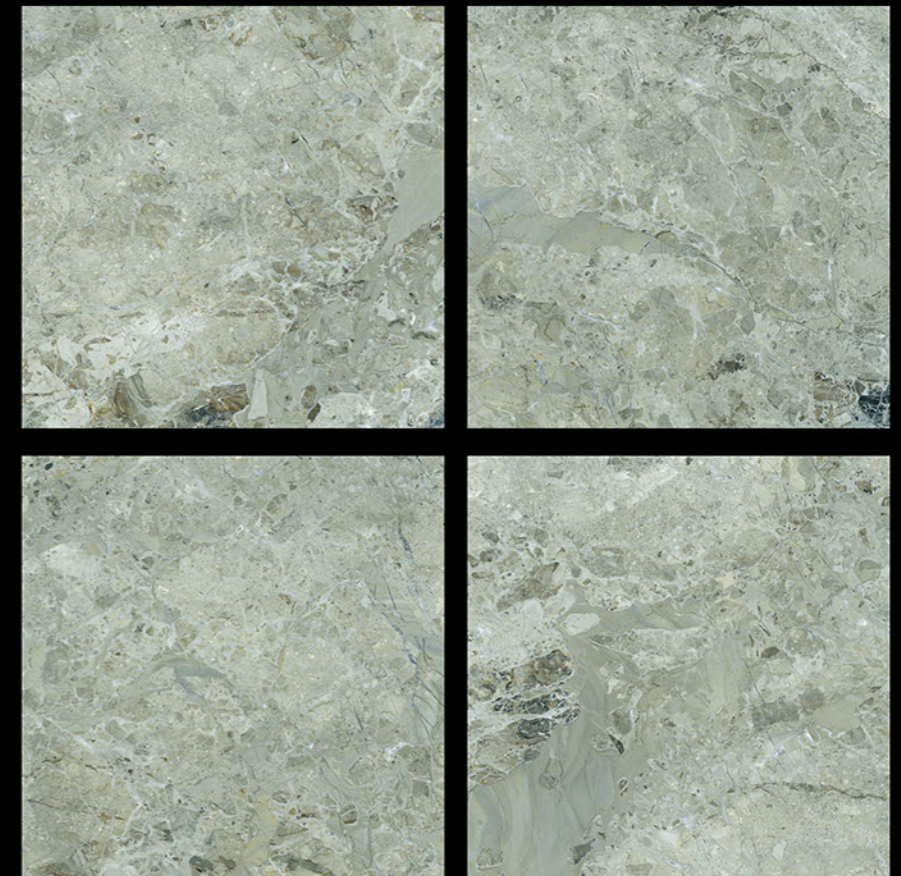

GVT | **POLISHED**
PGVT | 600 x 600mm

1159

100% Replacement
for Italian Marble

Water Absorption
 $\leq 0.5\%$

Zero
Maintenance

Stain Class 5
Resistant

Eco
Friendly

Divine
Glossiness

Fire
Resistant

Frost
Resistant