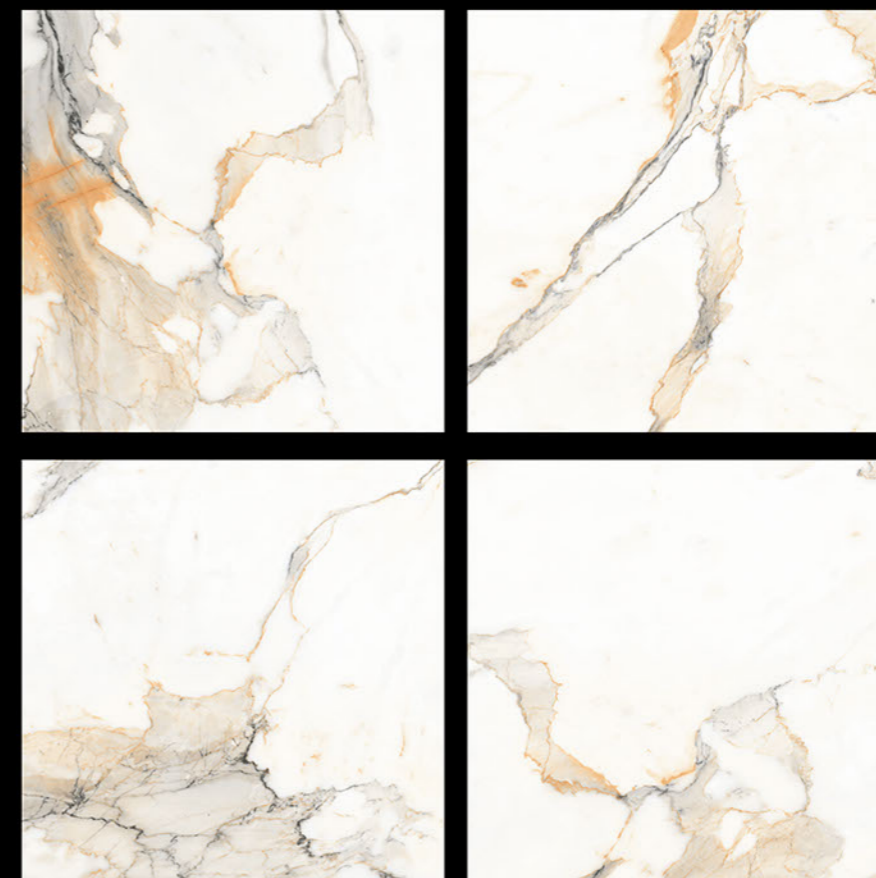

GVT | **POLISHED**
PGVT | 600 x 600mm

1197

- 100% Replacement for Italian Marble
- Water Absorption $\leq 0.5\%$
- Zero Maintenance
- Stain Class 5 Resistant
- Eco Friendly
- Divine Glossiness
- Fire Resistant
- Frost Resistant