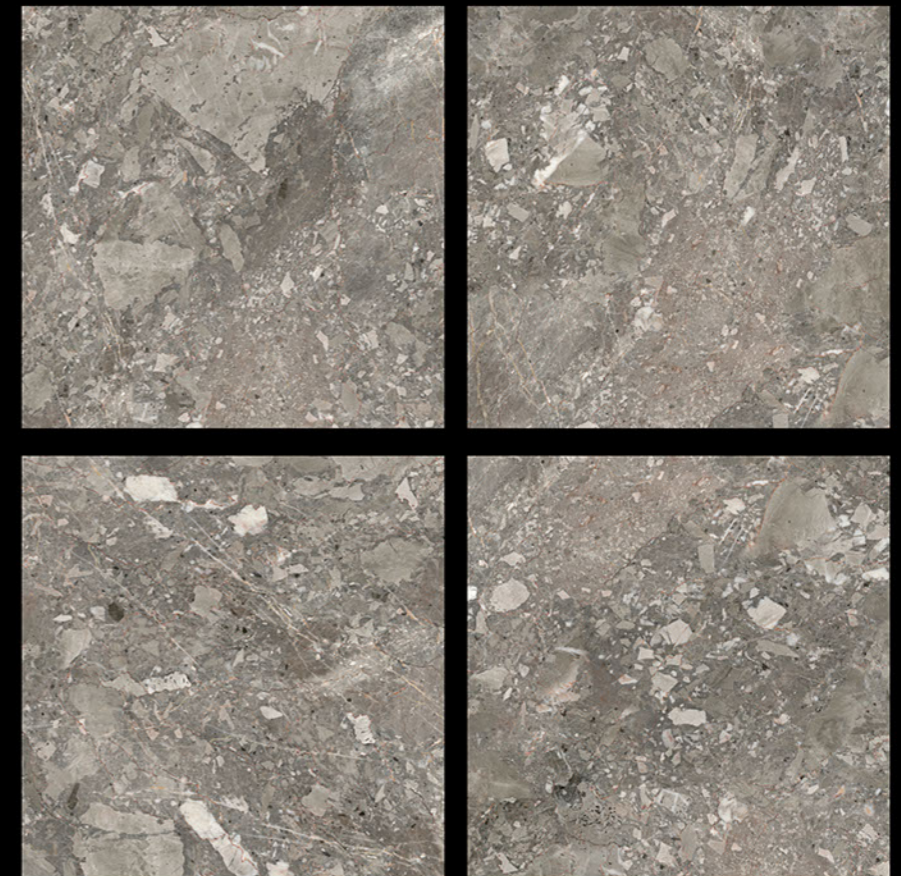

GVT | **POLISHED**
PGVT | 600 x 600mm

1151

- 100% Replacement for Italian Marble
- Water Absorption $\leq 0.5\%$
- Zero Maintenance
- Stain Class 5 Resistant
- Eco Friendly
- Divine Glossiness
- Fire Resistant
- Frost Resistant