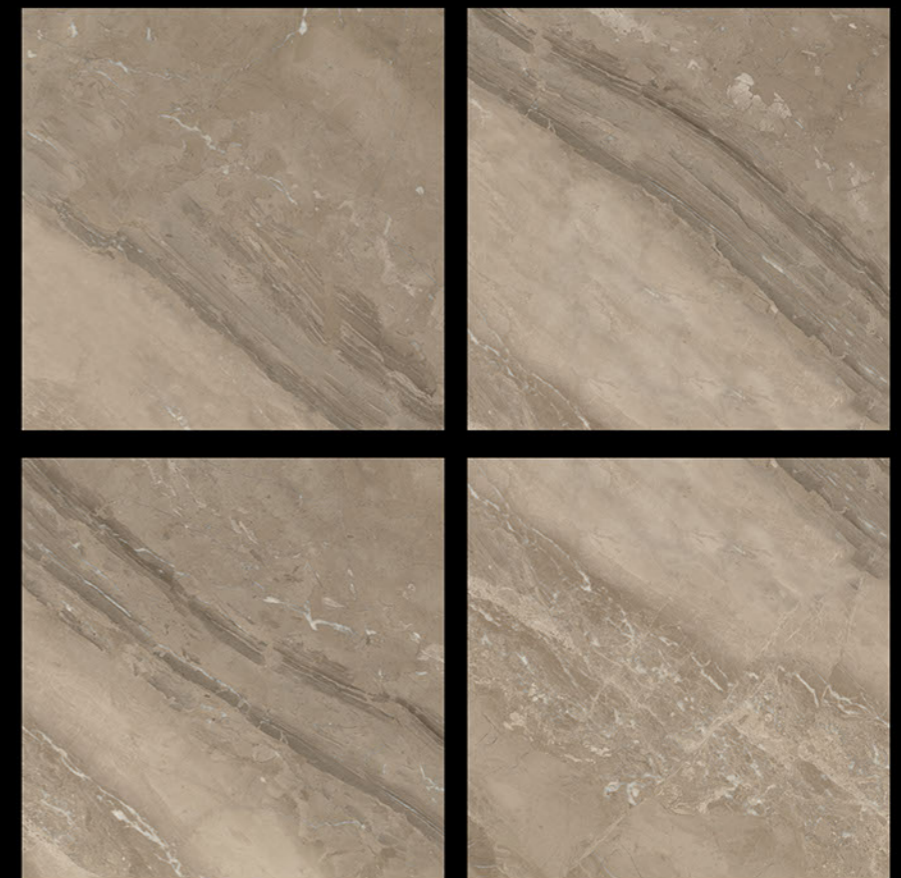

GVT | **POLISHED**
PGVT | 600 x 600mm

1152

- 100% Replacement for Italian Marble
- Water Absorption $\leq 0.5\%$
- Zero Maintenance
- Stain Class 5 Resistant
- Eco Friendly
- Divine Glossiness
- Fire Resistant
- Frost Resistant