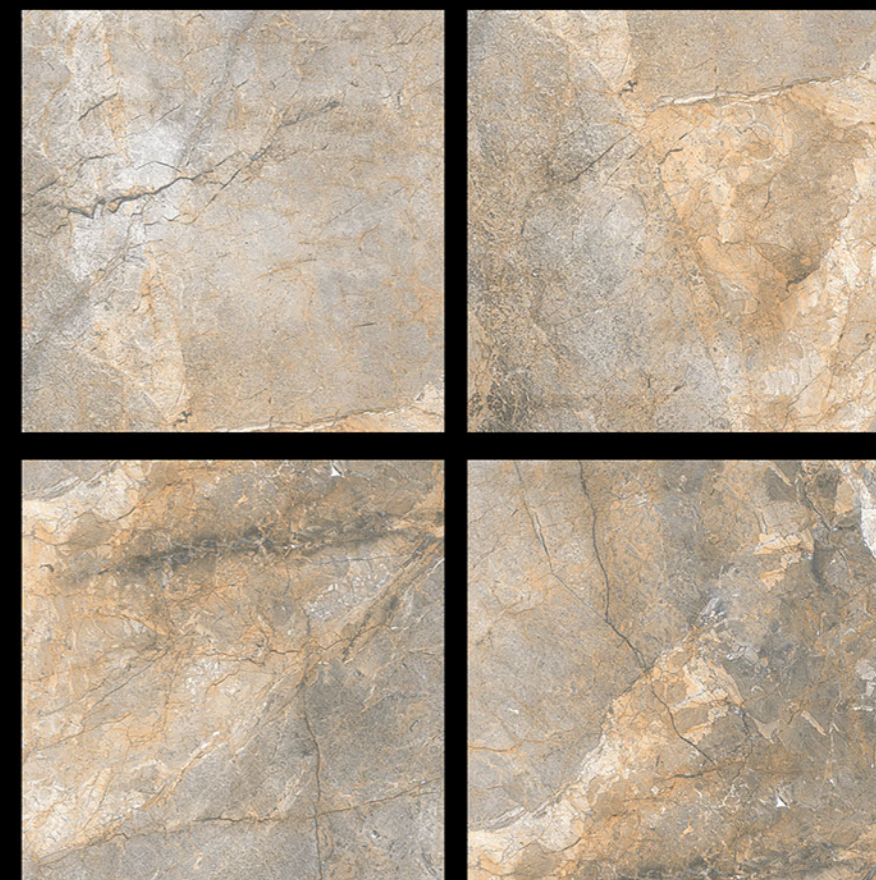

GVT | **POLISHED**
PGVT | 600 x 600mm

1172

- 100% Replacement for Italian Marble
- Water Absorption $\leq 0.5\%$
- Zero Maintenance
- Stain Class 5 Resistant
- Eco Friendly
- Divine Glossiness
- Fire Resistant
- Frost Resistant