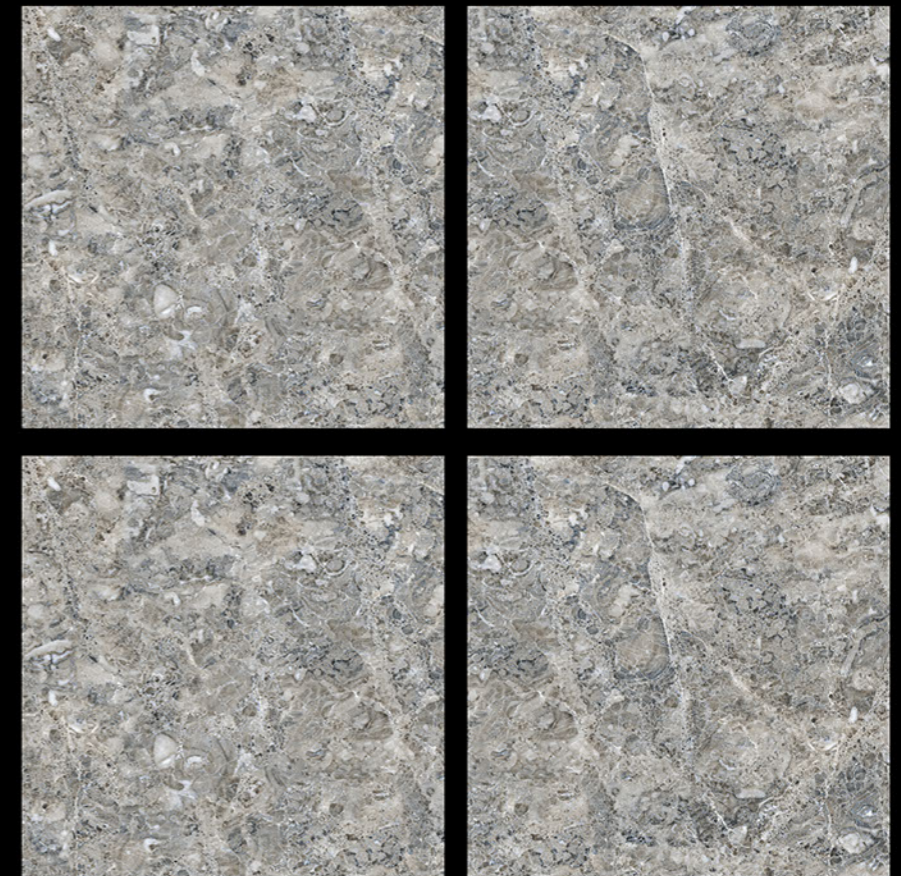

GVT | **POLISHED**
PGVT | 600 x 600mm

1134

100% Replacement
for Italian Marble

Water Absorption
 $\leq 0.5\%$

Zero
Maintenance

Stain Class 5
Resistant

Eco
Friendly

Divine
Glossiness

Fire
Resistant

Frost
Resistant