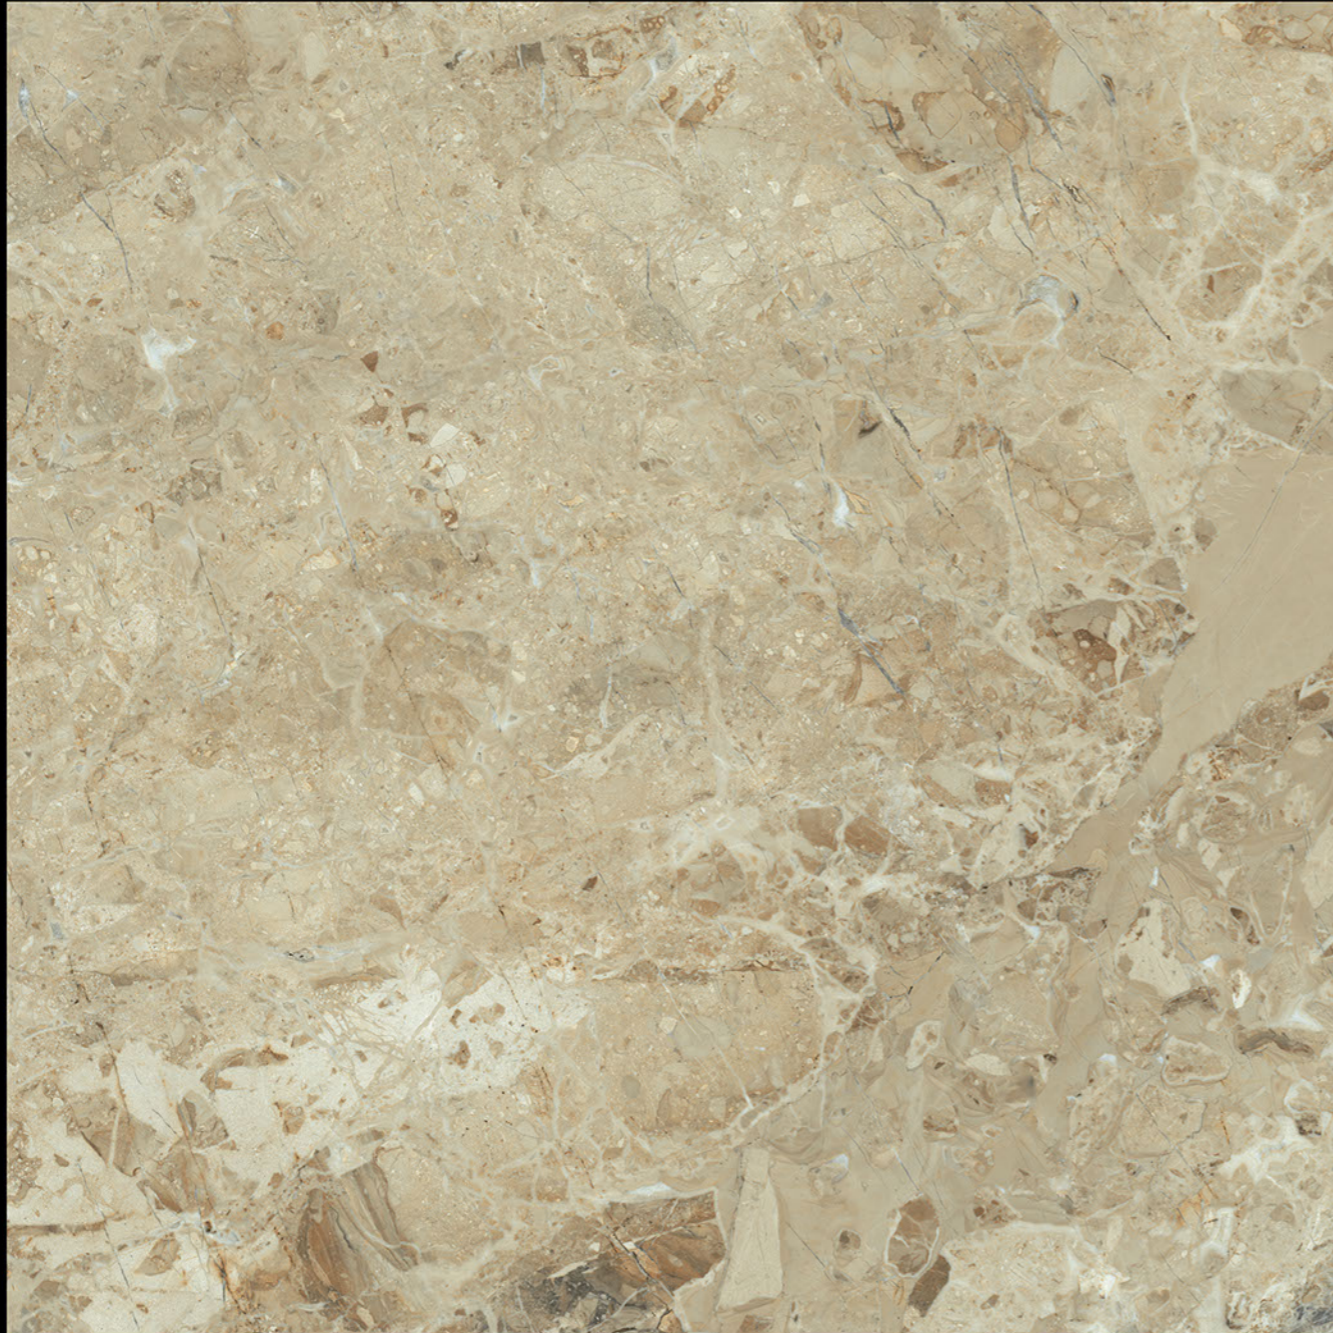

GVT | **POLISHED**
PGVT | 600 x 600mm

1158

100% Replacement
for Italian Marble

Water Absorption
 $\leq 0.5\%$

Zero
Maintenance

Stain Class 5
Resistant

Eco
Friendly

Divine
Glossiness

Fire
Resistant

Frost
Resistant