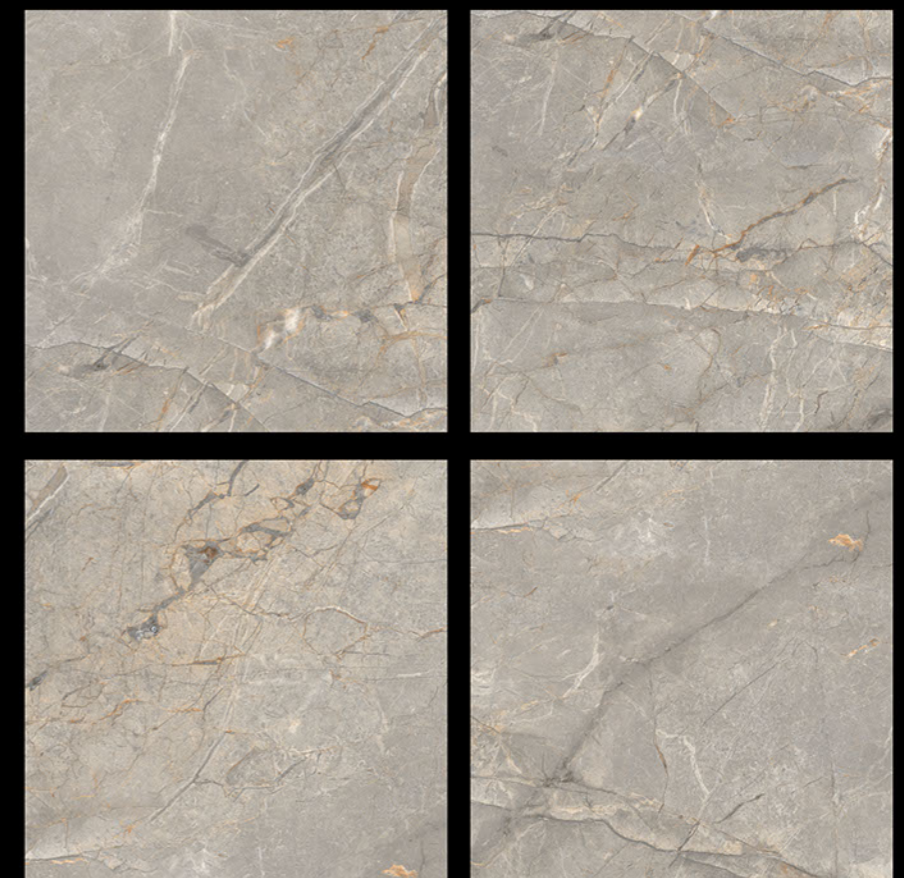

GVT | **POLISHED**
PGVT | 600 x 600mm

1166

100% Replacement
for Italian Marble

Water Absorption
 $\leq 0.5\%$

Zero
Maintenance

Stain Class 5
Resistant

Eco
Friendly

Divine
Glossiness

Fire
Resistant

Frost
Resistant