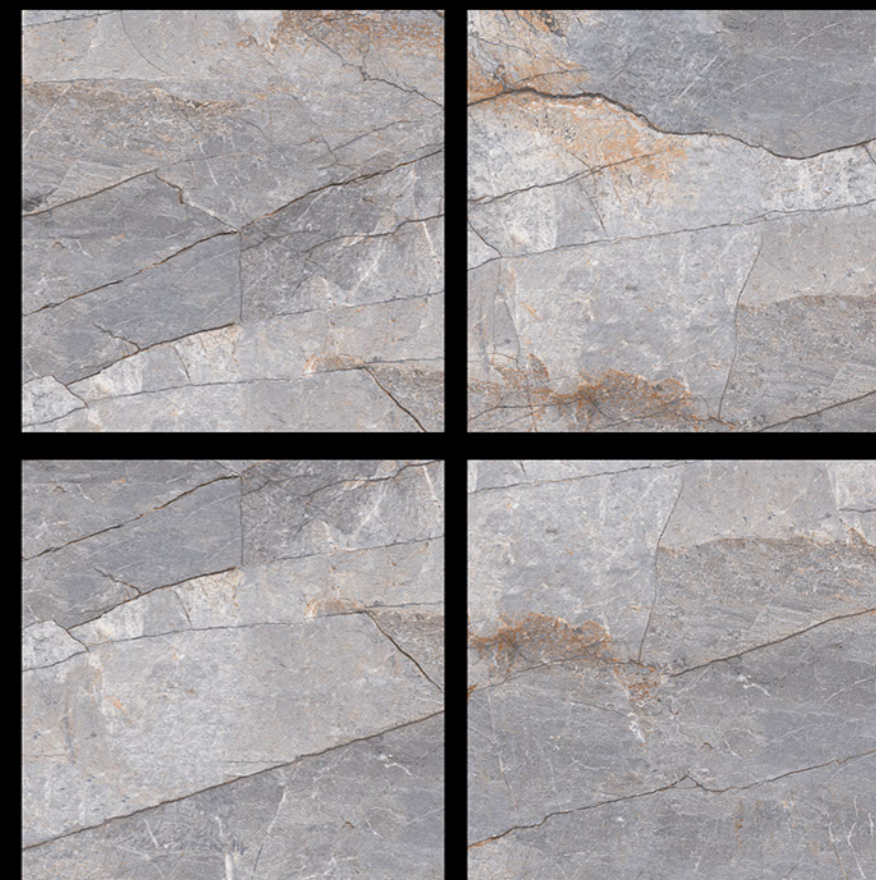

GVT | **POLISHED**
PGVT | 600 x 600mm

1192 - RIVER AZZULE

- 100% Replacement for Italian Marble
- Water Absorption $\leq 0.5\%$
- Zero Maintenance
- Stain Class 5 Resistant
- Eco Friendly
- Divine Glossiness
- Fire Resistant
- Frost Resistant