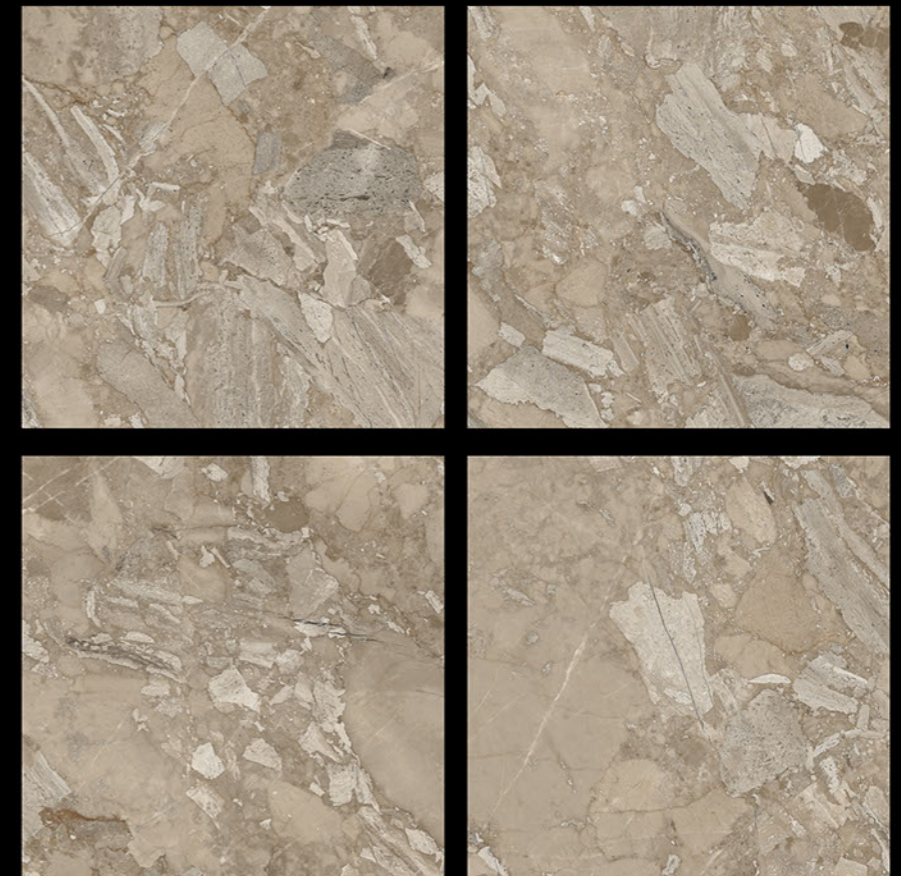

GVT | **POLISHED**
PGVT | 600 x 600mm

1161

- 100% Replacement for Italian Marble
- Water Absorption $\leq 0.5\%$
- Zero Maintenance
- Stain Class 5 Resistant
- Eco Friendly
- Divine Glossiness
- Fire Resistant
- Frost Resistant