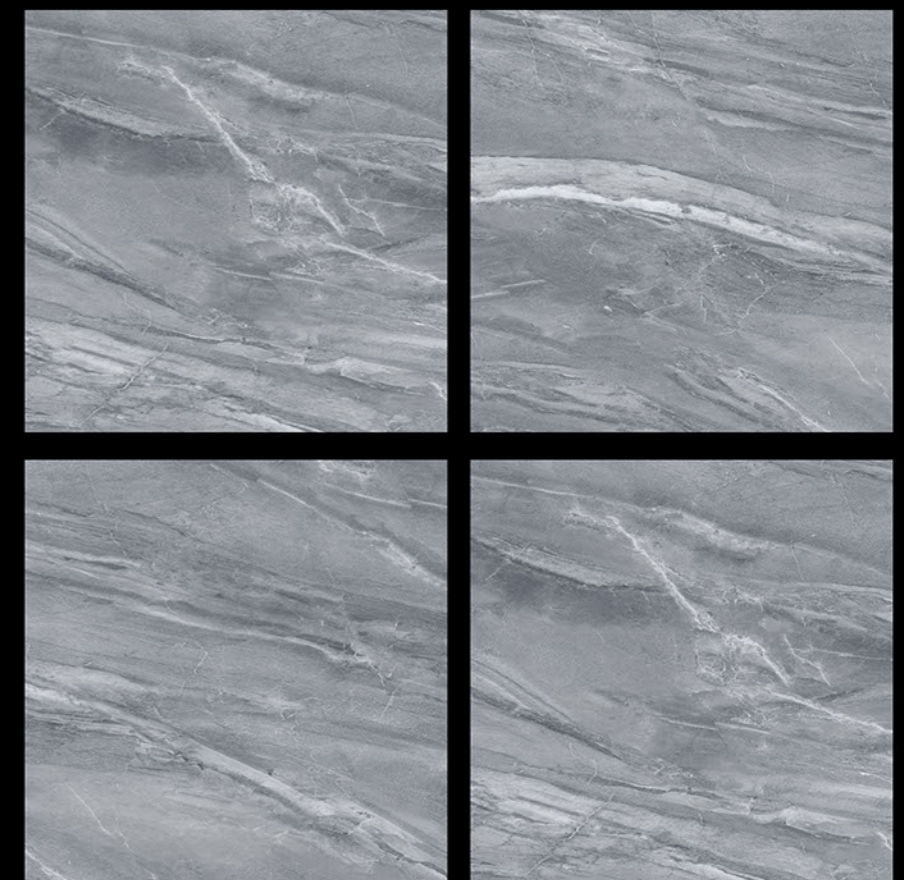

GVT | **POLISHED**
PGVT | 600 x 600mm

1190 - MIST GREY

100% Replacement
for Italian Marble

Water Absorption
 $\leq 0.5\%$

Zero
Maintenance

Stain Class 5
Resistant

Eco
Friendly

Divine
Glossiness

Fire
Resistant

Frost
Resistant