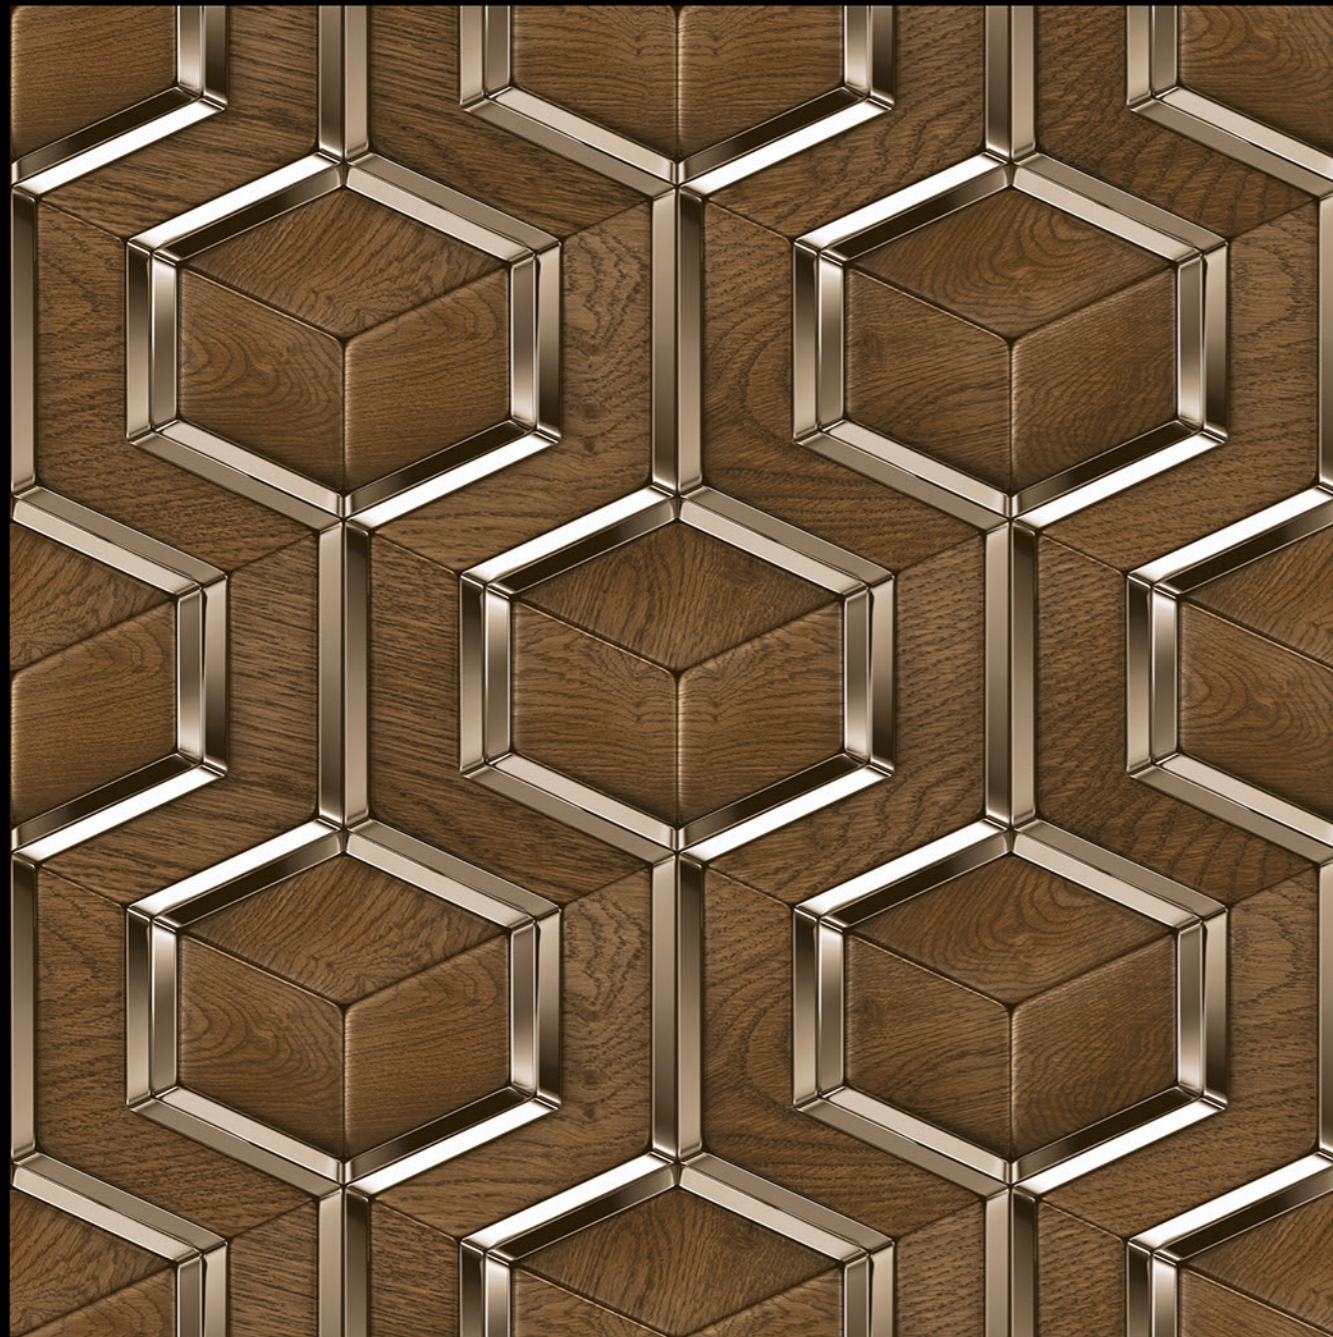

GVT | **POLISHED**
PGVT | 600 x 600mm

3D-103

- 100% Replacement for Italian Marble
- Water Absorption $\leq 0.5\%$
- Zero Maintenance
- Stain Class 5 Resistant
- Eco Friendly
- Divine Glossiness
- Fire Resistant
- Frost Resistant