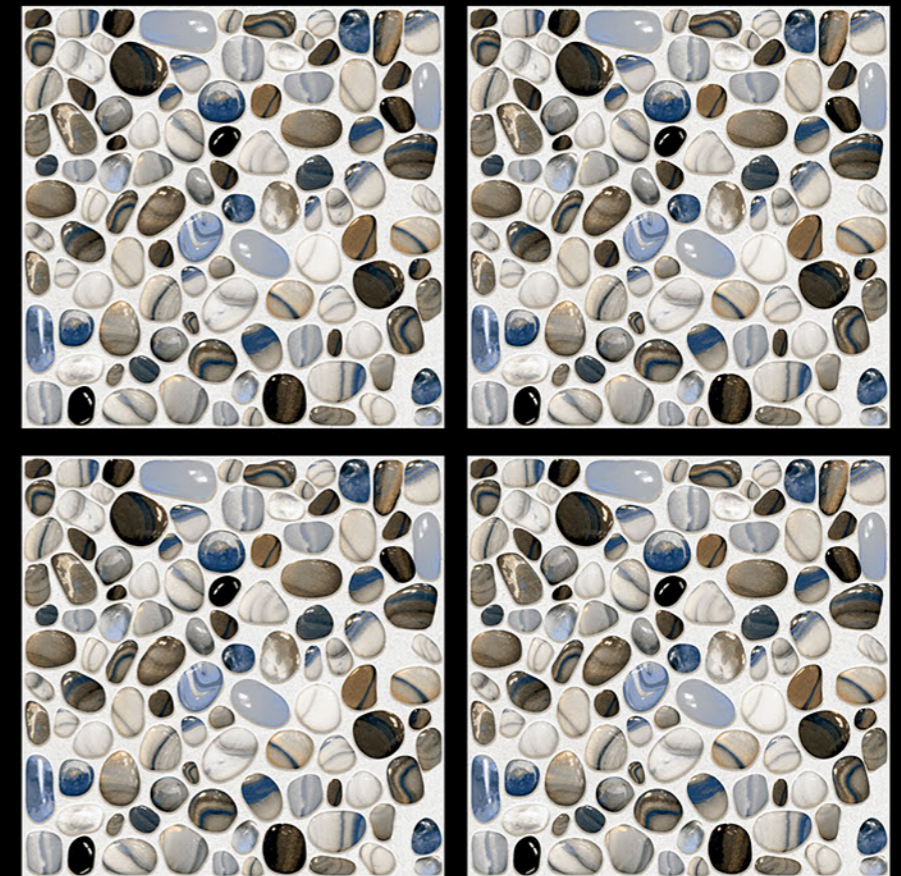

GVT | POLISHED
PGVT | 600 x 600mm

3D-127

- 100% Replacement for Italian Marble
- Water Absorption $\leq 0.5\%$
- Zero Maintenance
- Stain Class 5 Resistant
- Eco Friendly
- Divine Glossiness
- Fire Resistant
- Frost Resistant