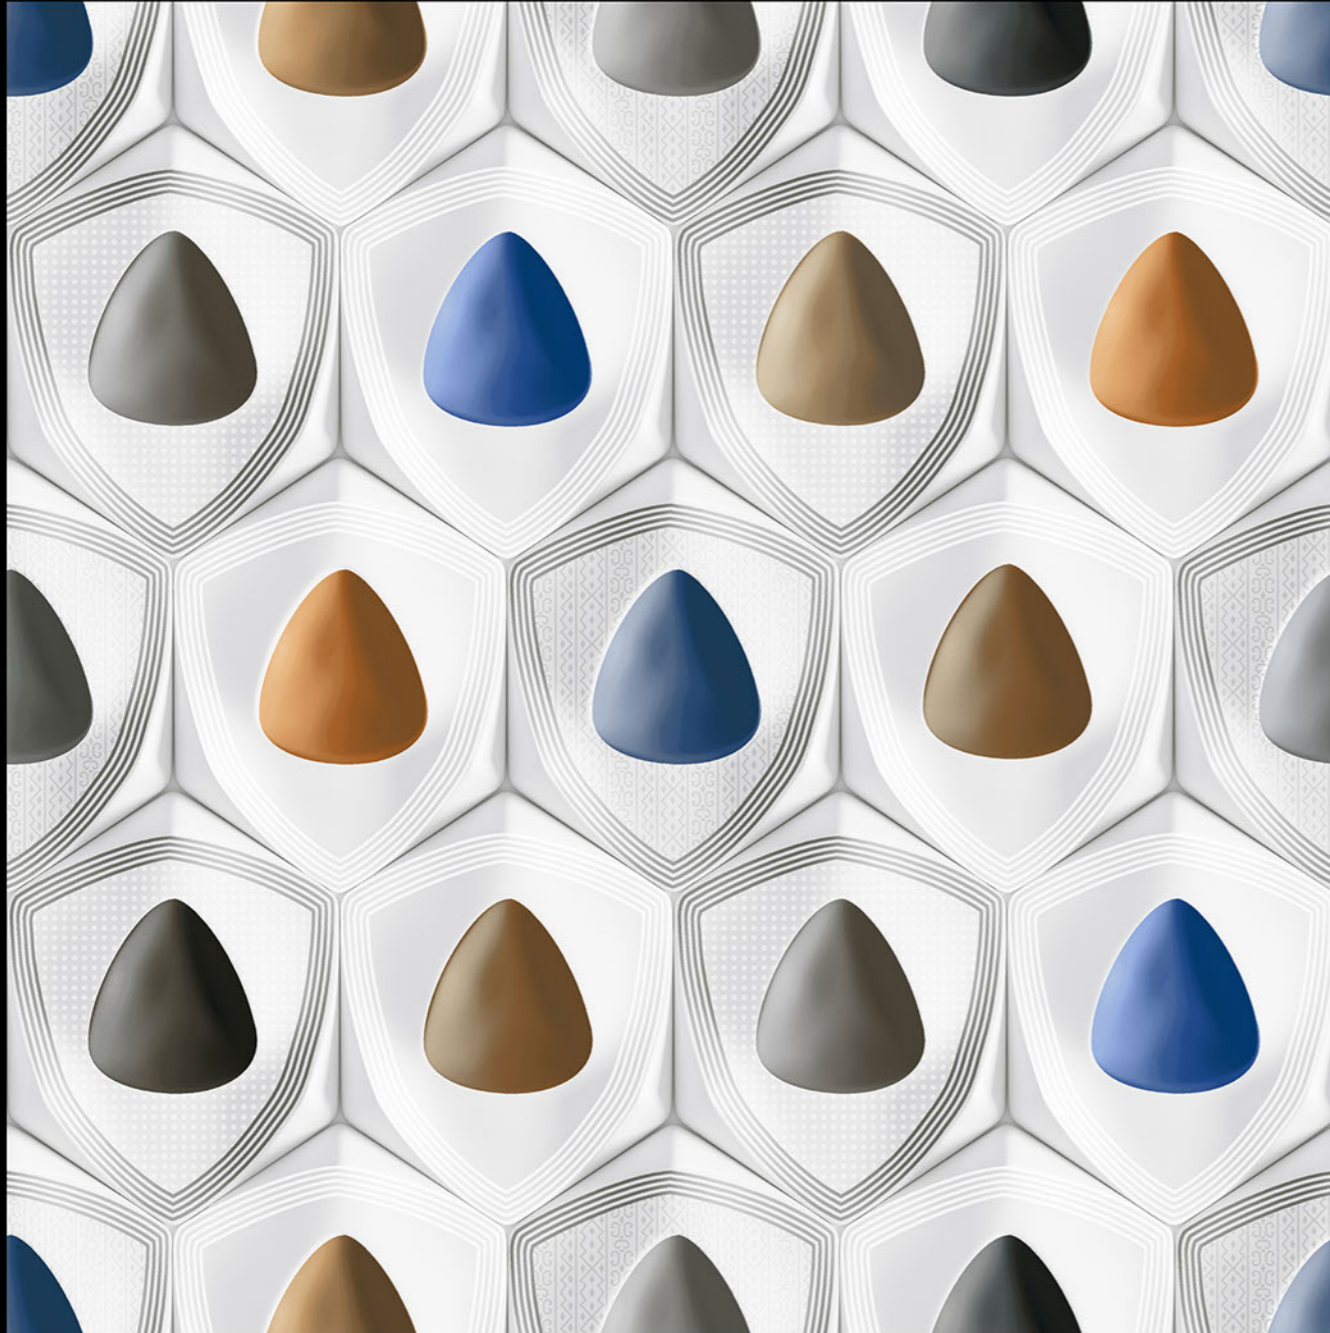

GVT | **POLISHED**
PGVT | 600 x 600mm

3D-124

- 100% Replacement for Italian Marble
- Water Absorption $\leq 0.5\%$
- Zero Maintenance
- Stain Class 5 Resistant
- Eco Friendly
- Divine Glossiness
- Fire Resistant
- Frost Resistant