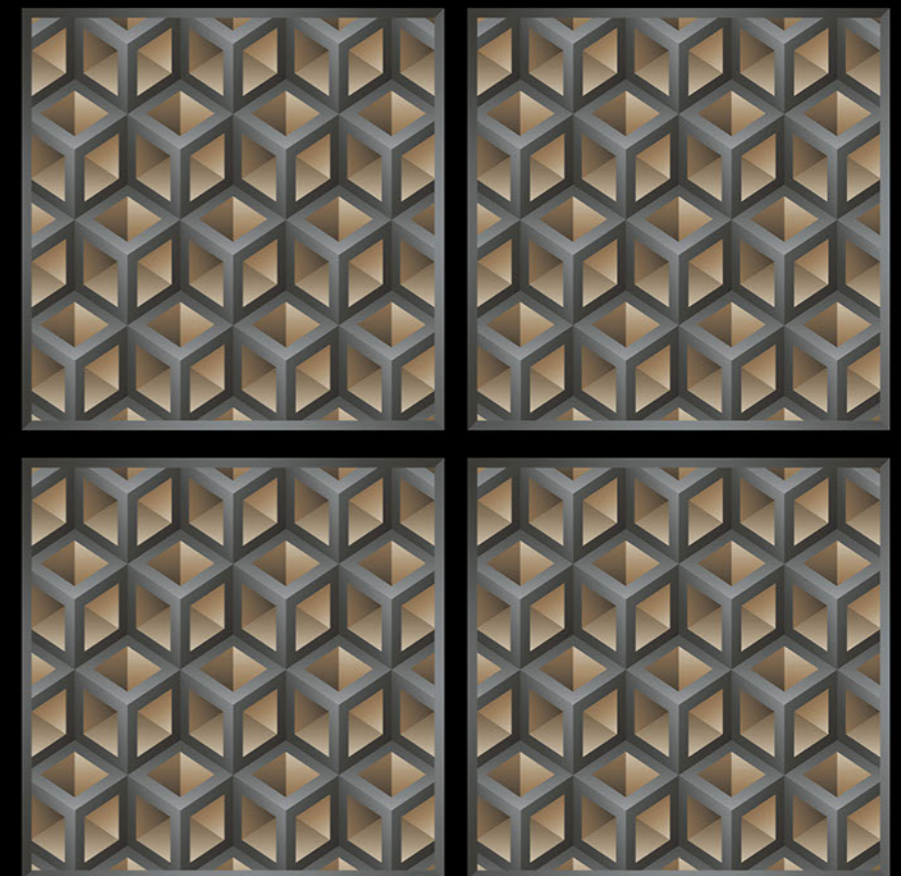

GVT | **POLISHED**
PGVT | 600 x 600mm

3D-160

- 100% Replacement for Italian Marble
- Water Absorption $\leq 0.5\%$
- Zero Maintenance
- Stain Class 5 Resistant
- Eco Friendly
- Divine Glossiness
- Fire Resistant
- Frost Resistant